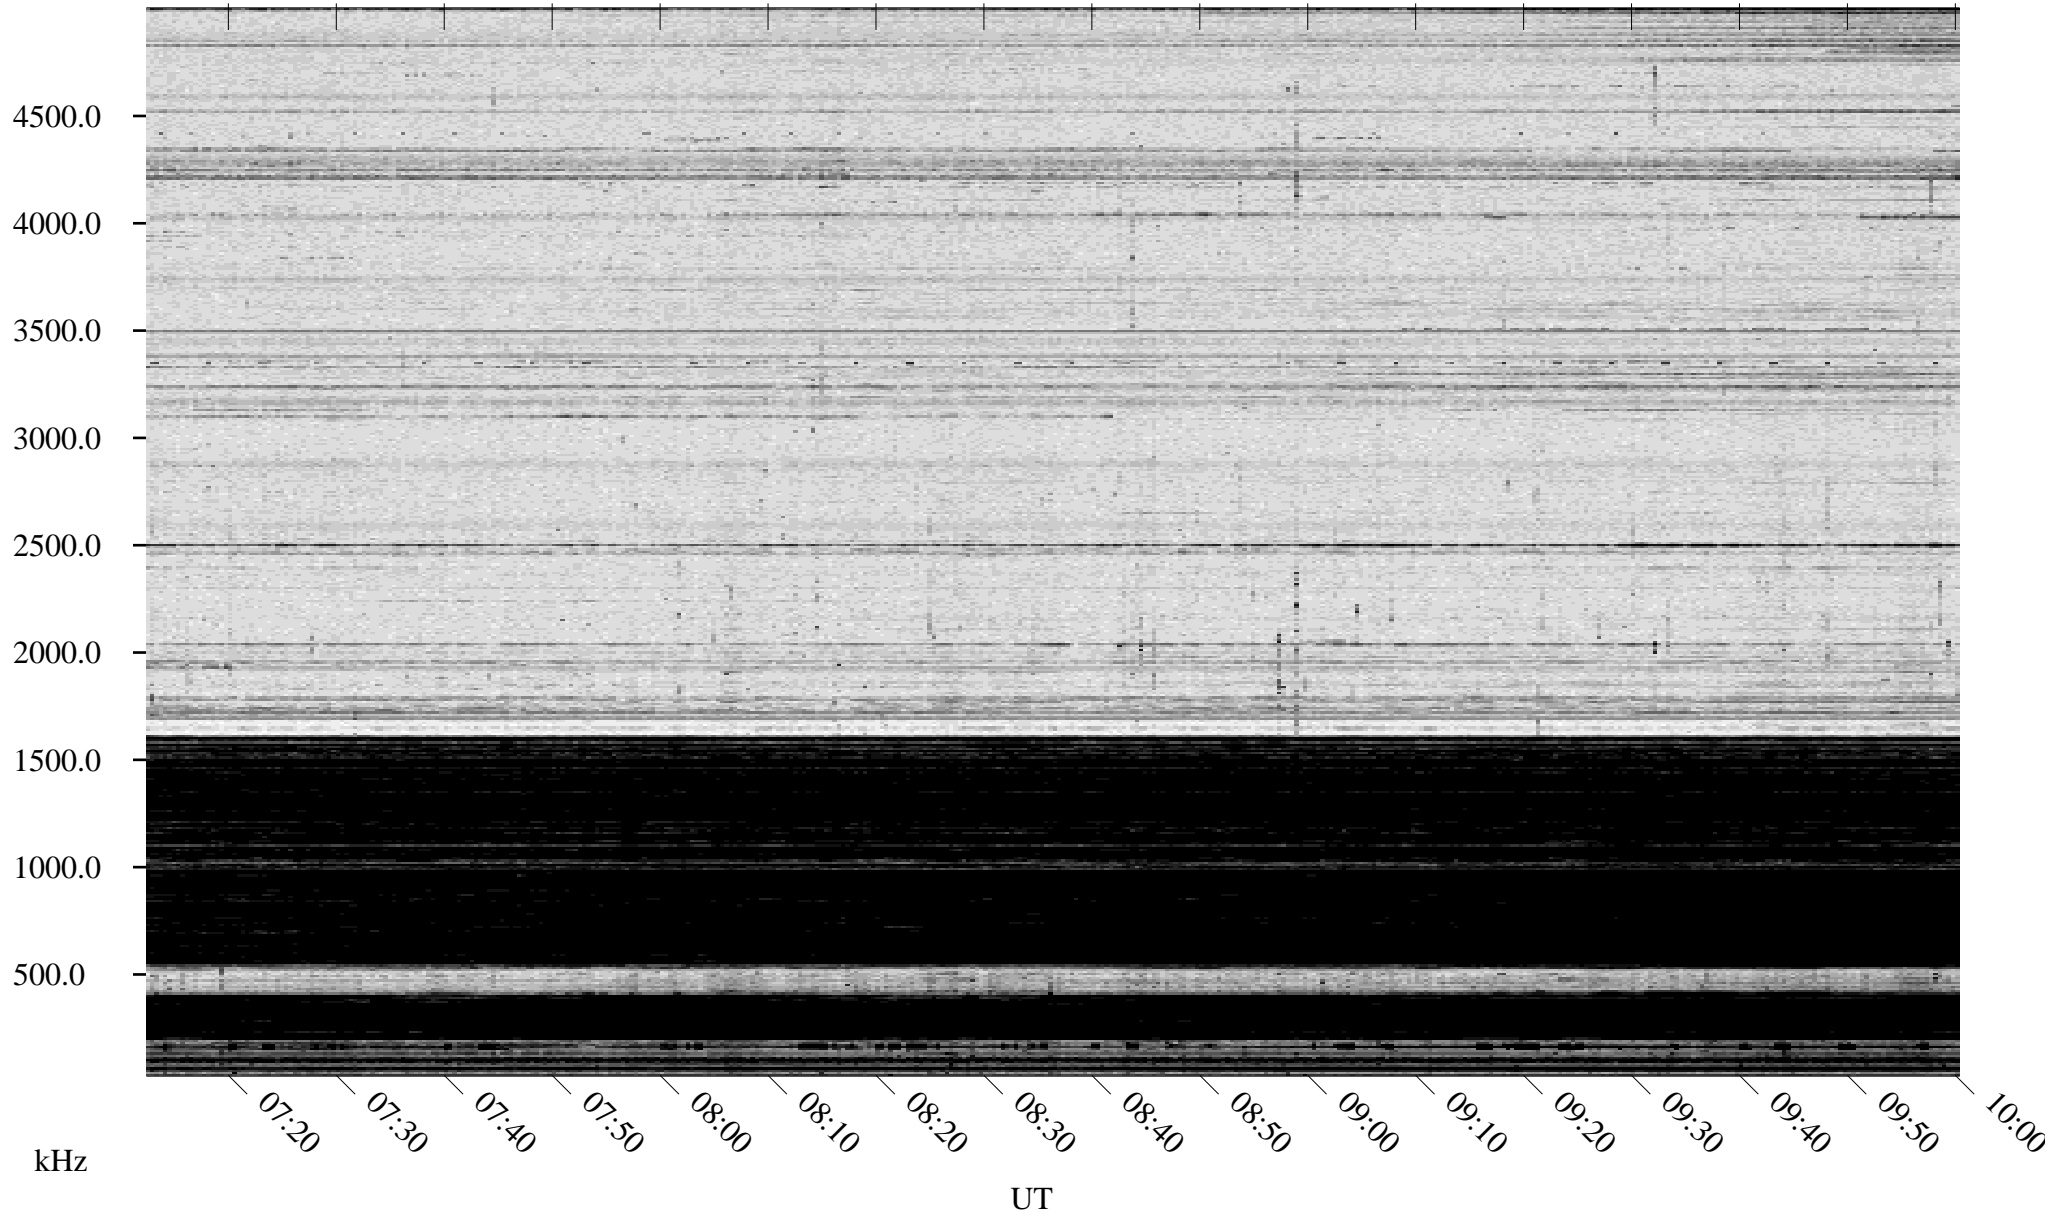

# 01/09/1995 Churchill, Manitoba

Linear Scale    Black = 161    White = 15

ch95008l.r00m max\_12

Page 4

# 01/09/1995 Churchill, Manitoba

Linear Scale    Black = 161    White = 15

ch95008l.r00m max\_12

Page 5

# 01/09/1995 Churchill, Manitoba

Linear Scale    Black = 161    White = 15

ch95008l.r00m max\_12

Page 6