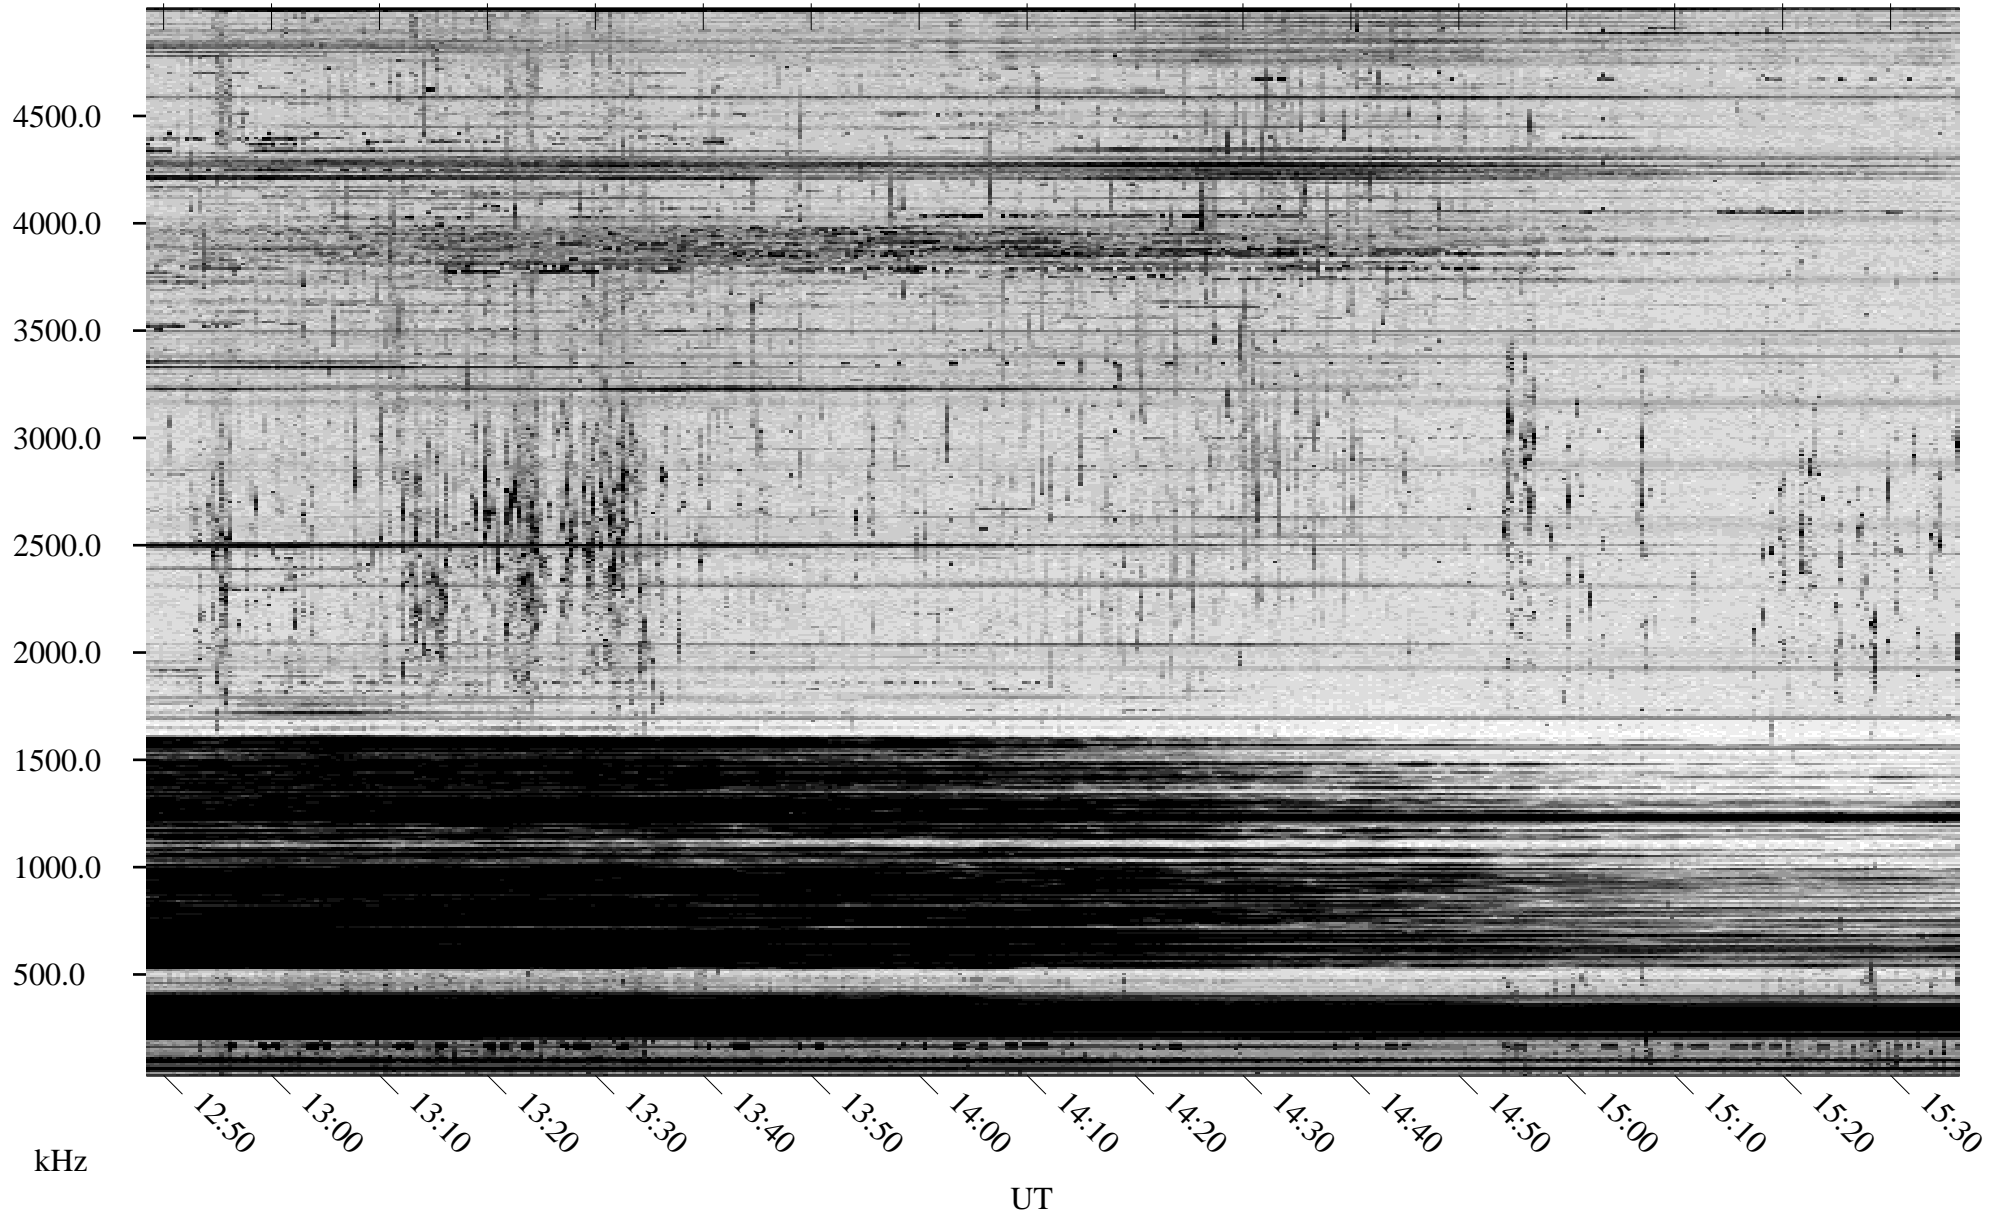

# 01/09/1995 Churchill, Manitoba

Linear Scale    Black = 161    White = 15

ch95008l.r00m max\_12

Page 6

# 01/09/1995 Churchill, Manitoba

Linear Scale    Black = 161    White = 15

ch95008l.r00m max\_12

Page 7