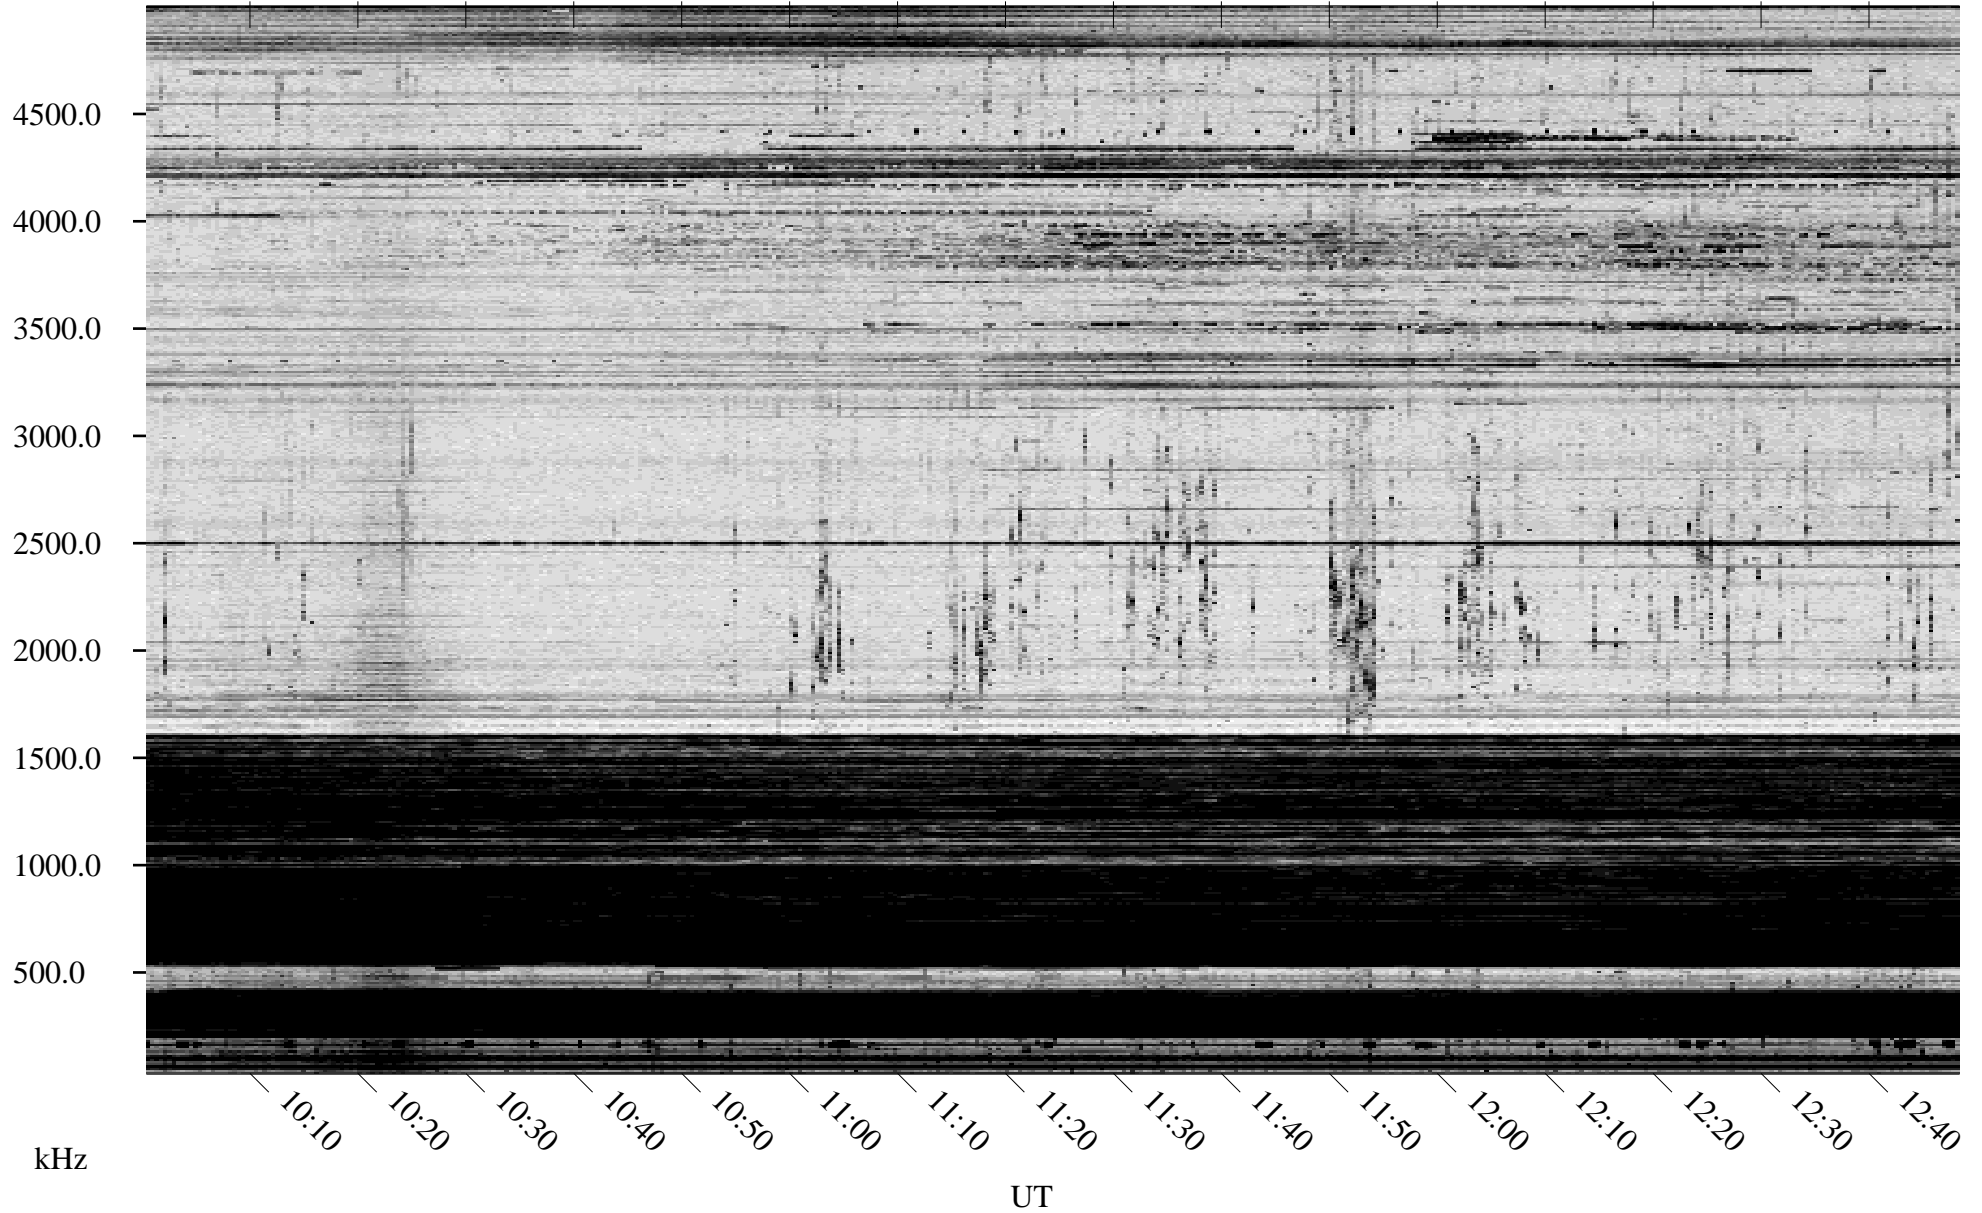

# 01/09/1995 Churchill, Manitoba

Linear Scale    Black = 161    White = 15

ch95008l.r00m max\_12

Page 4

# 01/09/1995 Churchill, Manitoba

Linear Scale    Black = 161    White = 15

ch95008l.r00m max\_12

Page 5

# 01/09/1995 Churchill, Manitoba

Linear Scale    Black = 161    White = 15

ch95008l.r00m max\_12

Page 6

# 01/09/1995 Churchill, Manitoba

Linear Scale    Black = 161    White = 15

ch95008l.r00m max\_12

Page 7