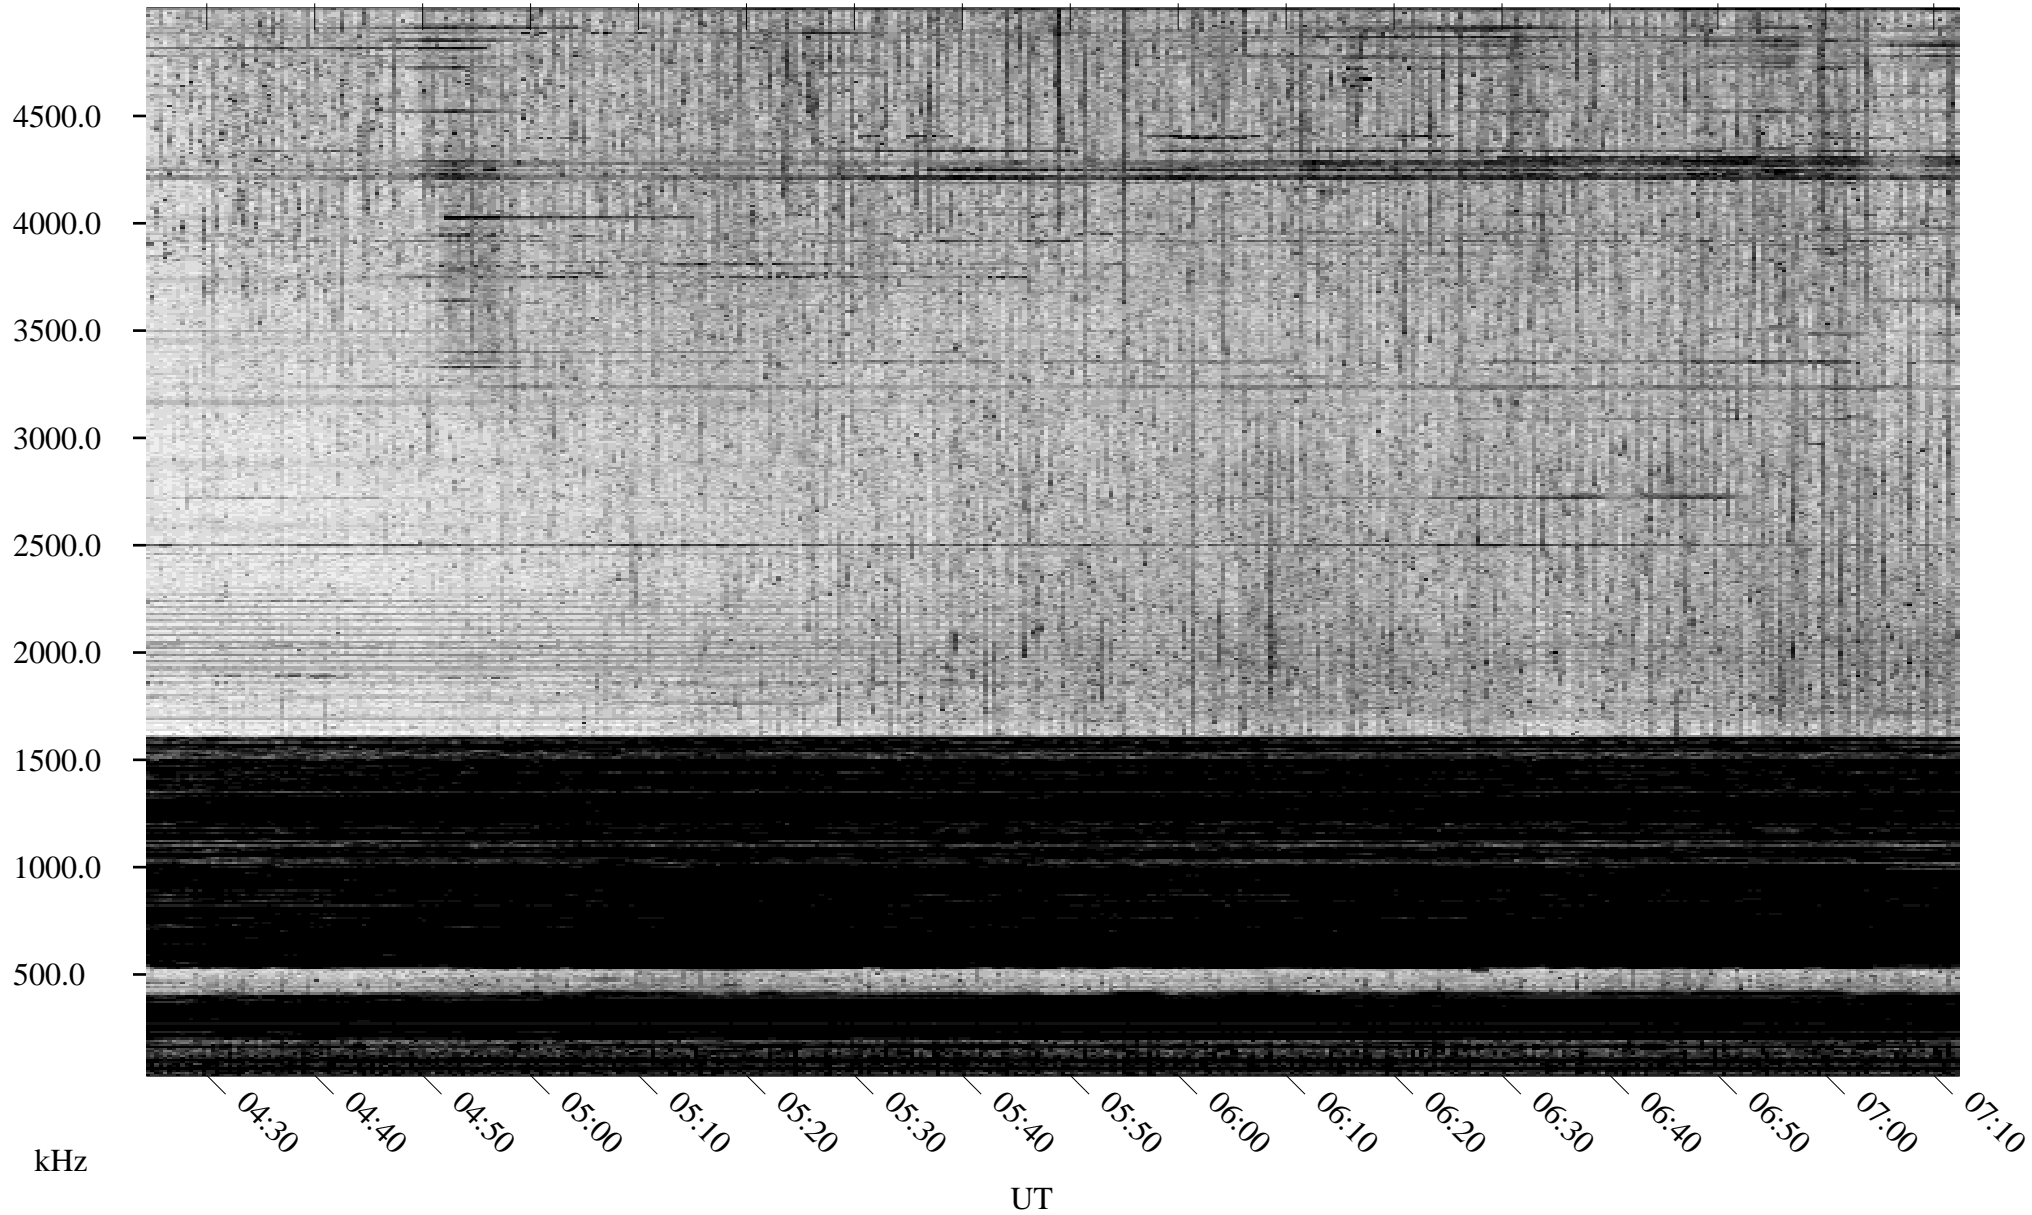

01/12/1995 Churchill, Manitoba

Linear Scale Black = 161 White = 15

ch95012l.r00m max_12

Page 1

01/12/1995 Churchill, Manitoba

Linear Scale Black = 161 White = 15

ch95012l.r00m max_12

Page 2

01/13/1995 Churchill, Manitoba

Linear Scale Black = 161 White = 15

ch95012l.r00m max_12

Page 3

01/13/1995 Churchill, Manitoba

Linear Scale Black = 161 White = 15

ch95012l.r00m max_12

Page 4

01/13/1995 Churchill, Manitoba

Linear Scale Black = 161 White = 15

ch95012l.r00m max_12

Page 5

01/13/1995 Churchill, Manitoba

Linear Scale Black = 161 White = 15

ch95012l.r00m max_12

Page 6

01/13/1995 Churchill, Manitoba

Linear Scale Black = 161 White = 15

ch95012l.r00m max_12

Page 7

01/13/1995 Churchill, Manitoba

Linear Scale Black = 161 White = 15

ch95012l.r00m max_12

Page 8