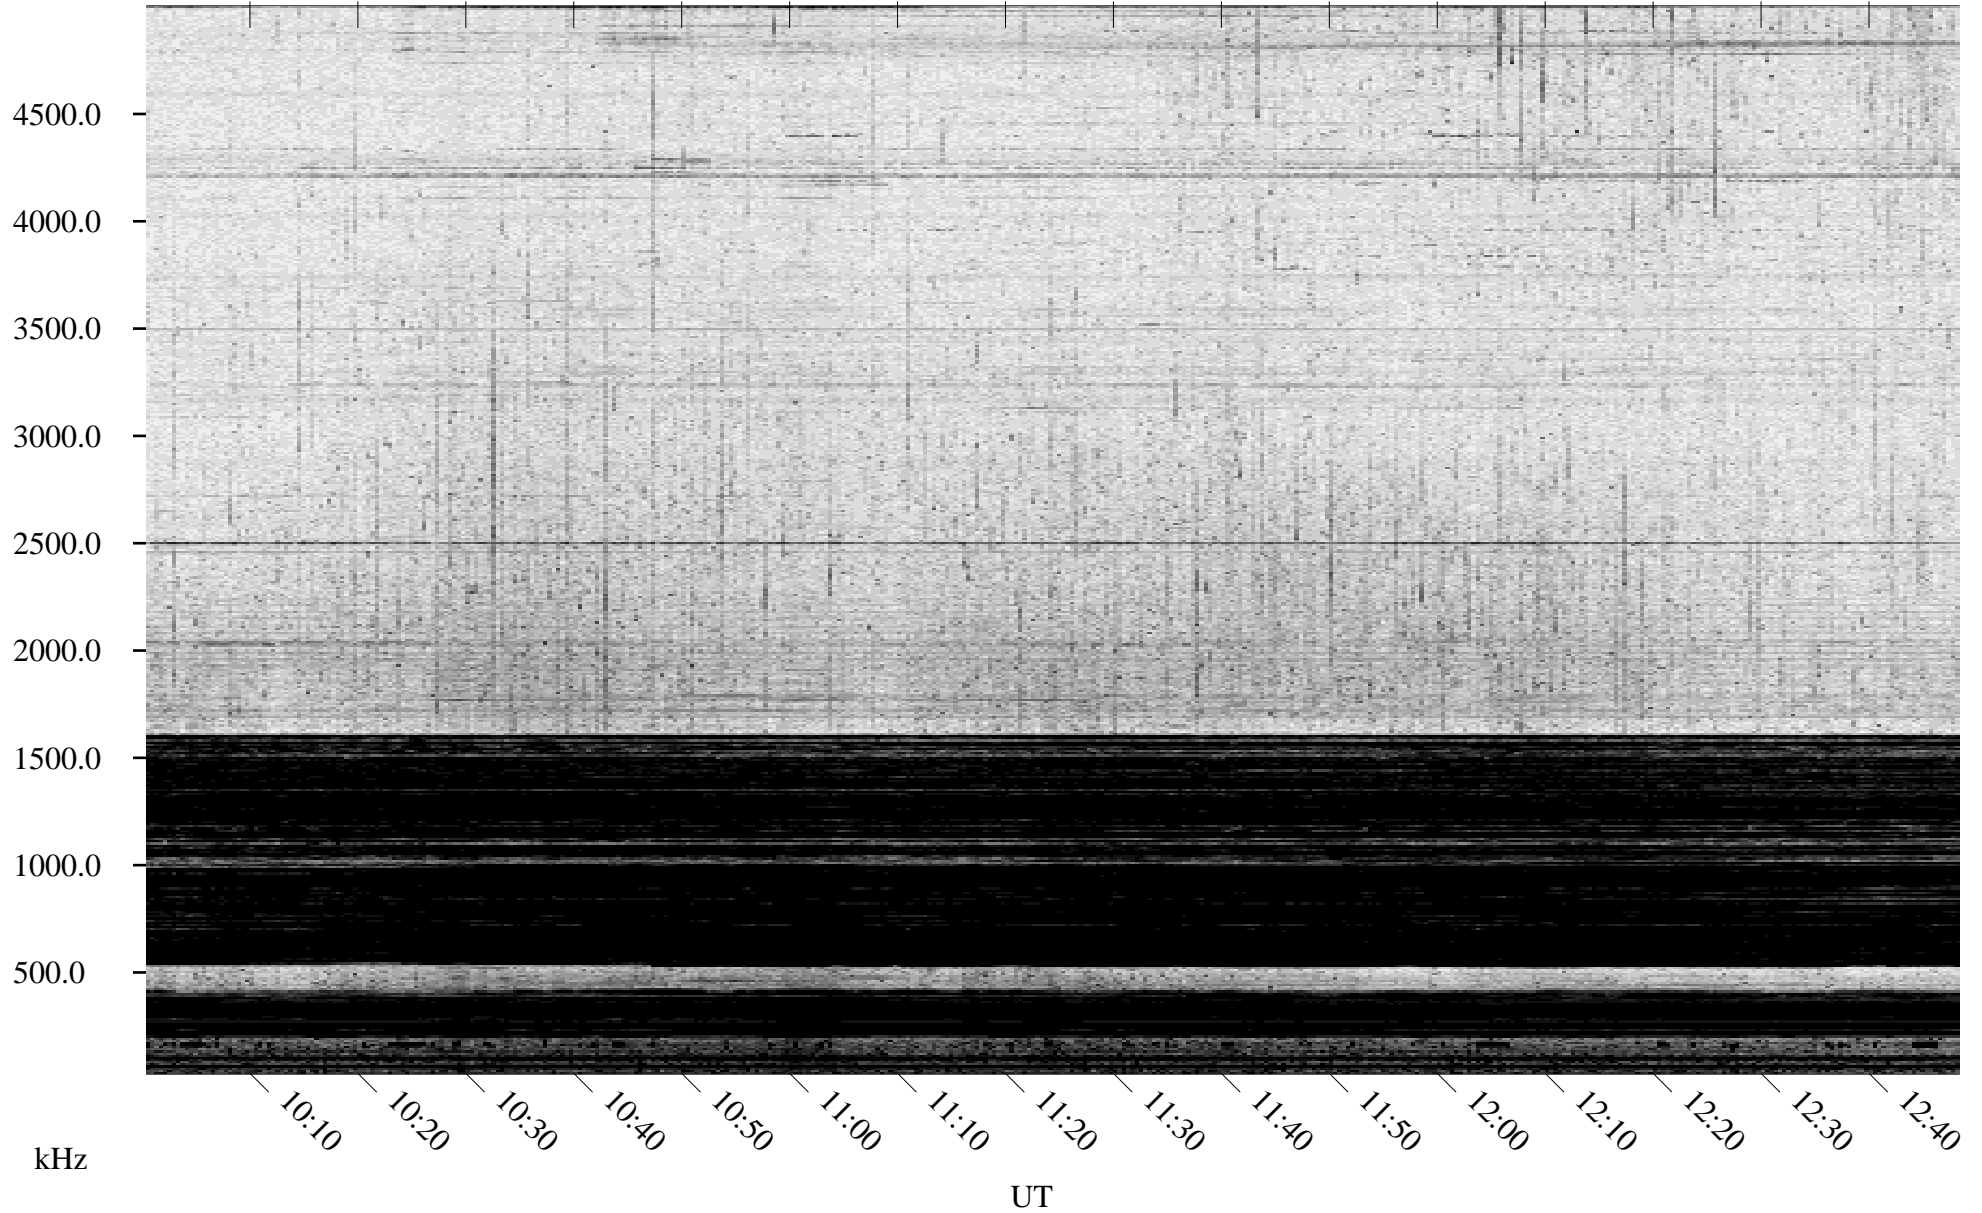

01/13/1995 Churchill, Manitoba

Linear Scale Black = 161 White = 15

ch95012l.r00m max_12

Page 3

01/13/1995 Churchill, Manitoba

Linear Scale Black = 161 White = 15

ch95012l.r00m max_12

Page 4

01/13/1995 Churchill, Manitoba

Linear Scale Black = 161 White = 15

ch95012l.r00m max_12

Page 5

01/13/1995 Churchill, Manitoba

Linear Scale Black = 161 White = 15

ch95012l.r00m max_12

Page 6

01/13/1995 Churchill, Manitoba

Linear Scale Black = 161 White = 15

ch95012l.r00m max_12

Page 7

01/13/1995 Churchill, Manitoba

Linear Scale Black = 161 White = 15

ch95012l.r00m max_12

Page 8