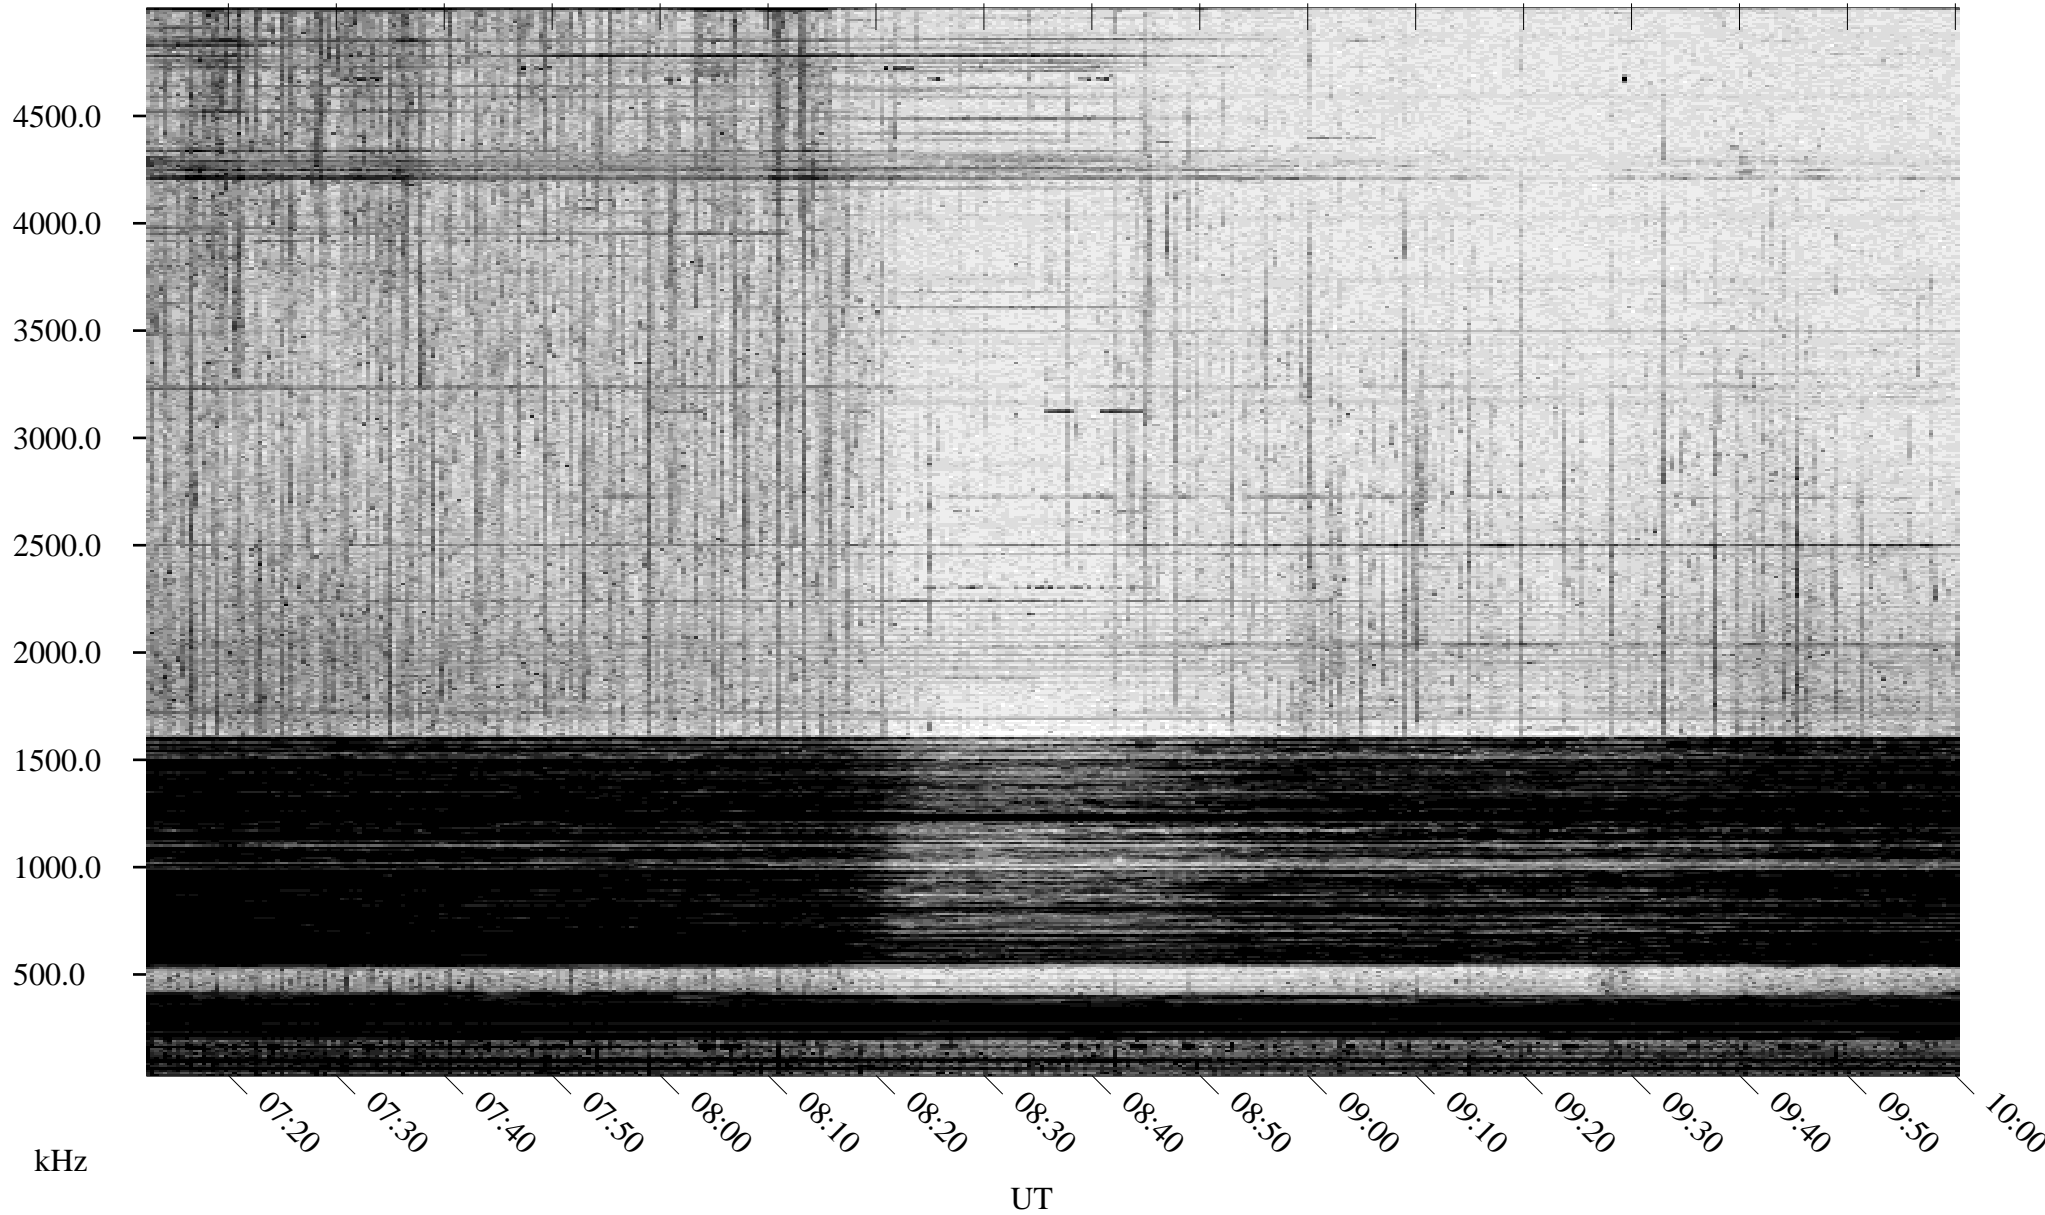

01/12/1995 Churchill, Manitoba

Linear Scale Black = 161 White = 15

ch95012l.r00m max_12

Page 1

01/12/1995 Churchill, Manitoba

Linear Scale Black = 161 White = 15

ch95012l.r00m max_12

Page 2

01/13/1995 Churchill, Manitoba

Linear Scale Black = 161 White = 15

ch95012l.r00m max_12

Page 3

01/13/1995 Churchill, Manitoba

Linear Scale Black = 161 White = 15

ch95012l.r00m max_12

Page 4

01/13/1995 Churchill, Manitoba

Linear Scale Black = 161 White = 15

ch95012l.r00m max_12

Page 5

01/13/1995 Churchill, Manitoba

Linear Scale Black = 161 White = 15

ch95012l.r00m max_12

Page 6

01/13/1995 Churchill, Manitoba

Linear Scale Black = 161 White = 15

ch95012l.r00m max_12

Page 7

01/13/1995 Churchill, Manitoba

Linear Scale Black = 161 White = 15

ch95012l.r00m max_12

Page 8