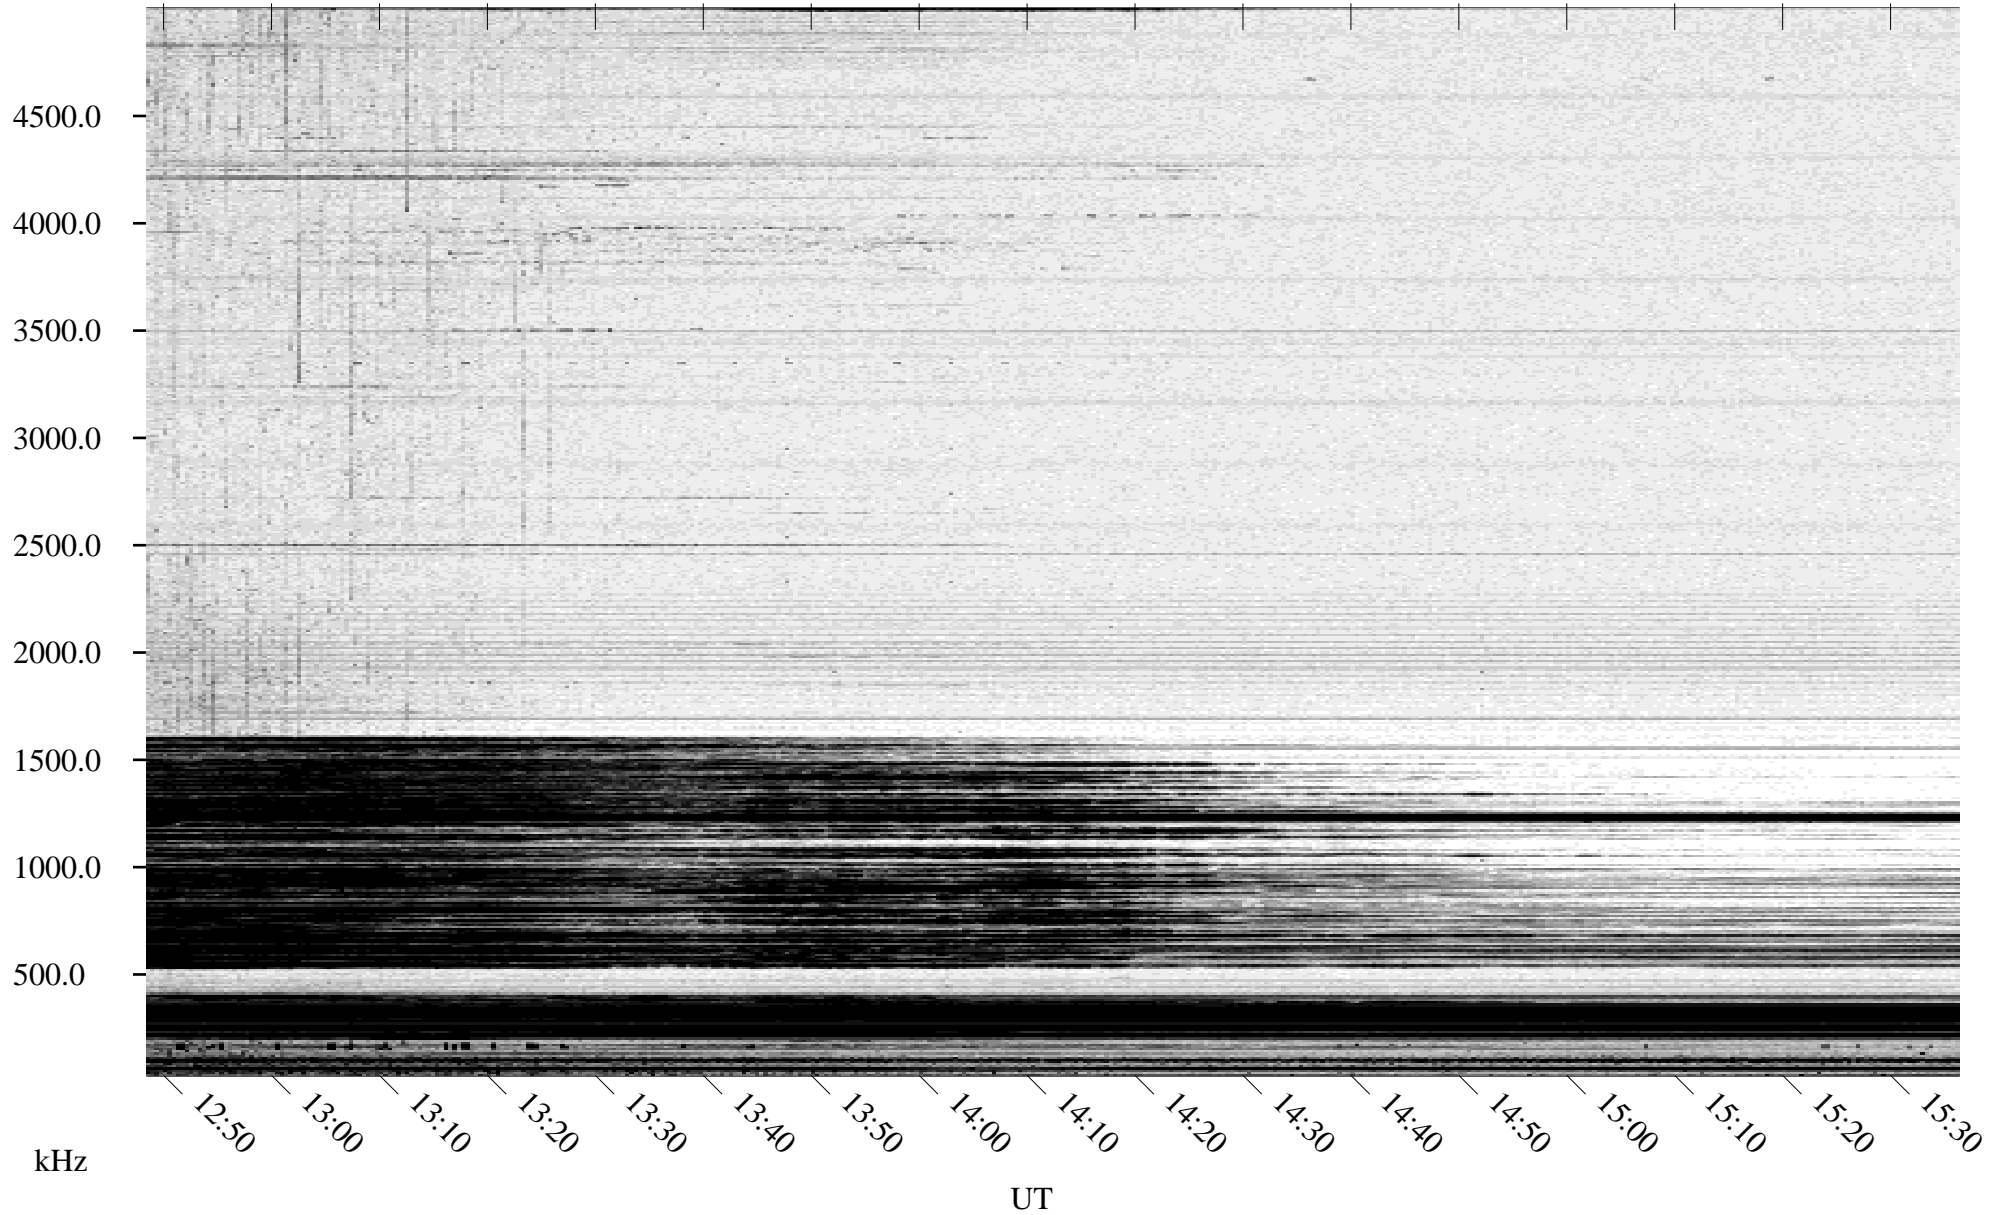

01/12/1995 Churchill, Manitoba

Linear Scale Black = 161 White = 15

ch95012l.r00m max_12

Page 1

01/12/1995 Churchill, Manitoba

Linear Scale Black = 161 White = 15

ch95012l.r00m max_12

Page 2

01/13/1995 Churchill, Manitoba

Linear Scale Black = 161 White = 15

ch95012l.r00m max_12

Page 3

01/13/1995 Churchill, Manitoba

Linear Scale Black = 161 White = 15

ch95012l.r00m max_12

Page 4

01/13/1995 Churchill, Manitoba

Linear Scale Black = 161 White = 15

ch95012l.r00m max_12

Page 5

01/13/1995 Churchill, Manitoba

Linear Scale Black = 161 White = 15

ch95012l.r00m max_12

Page 6

01/13/1995 Churchill, Manitoba

Linear Scale Black = 161 White = 15

ch95012l.r00m max_12

Page 7

01/13/1995 Churchill, Manitoba

Linear Scale Black = 161 White = 15

ch95012l.r00m max_12

Page 8