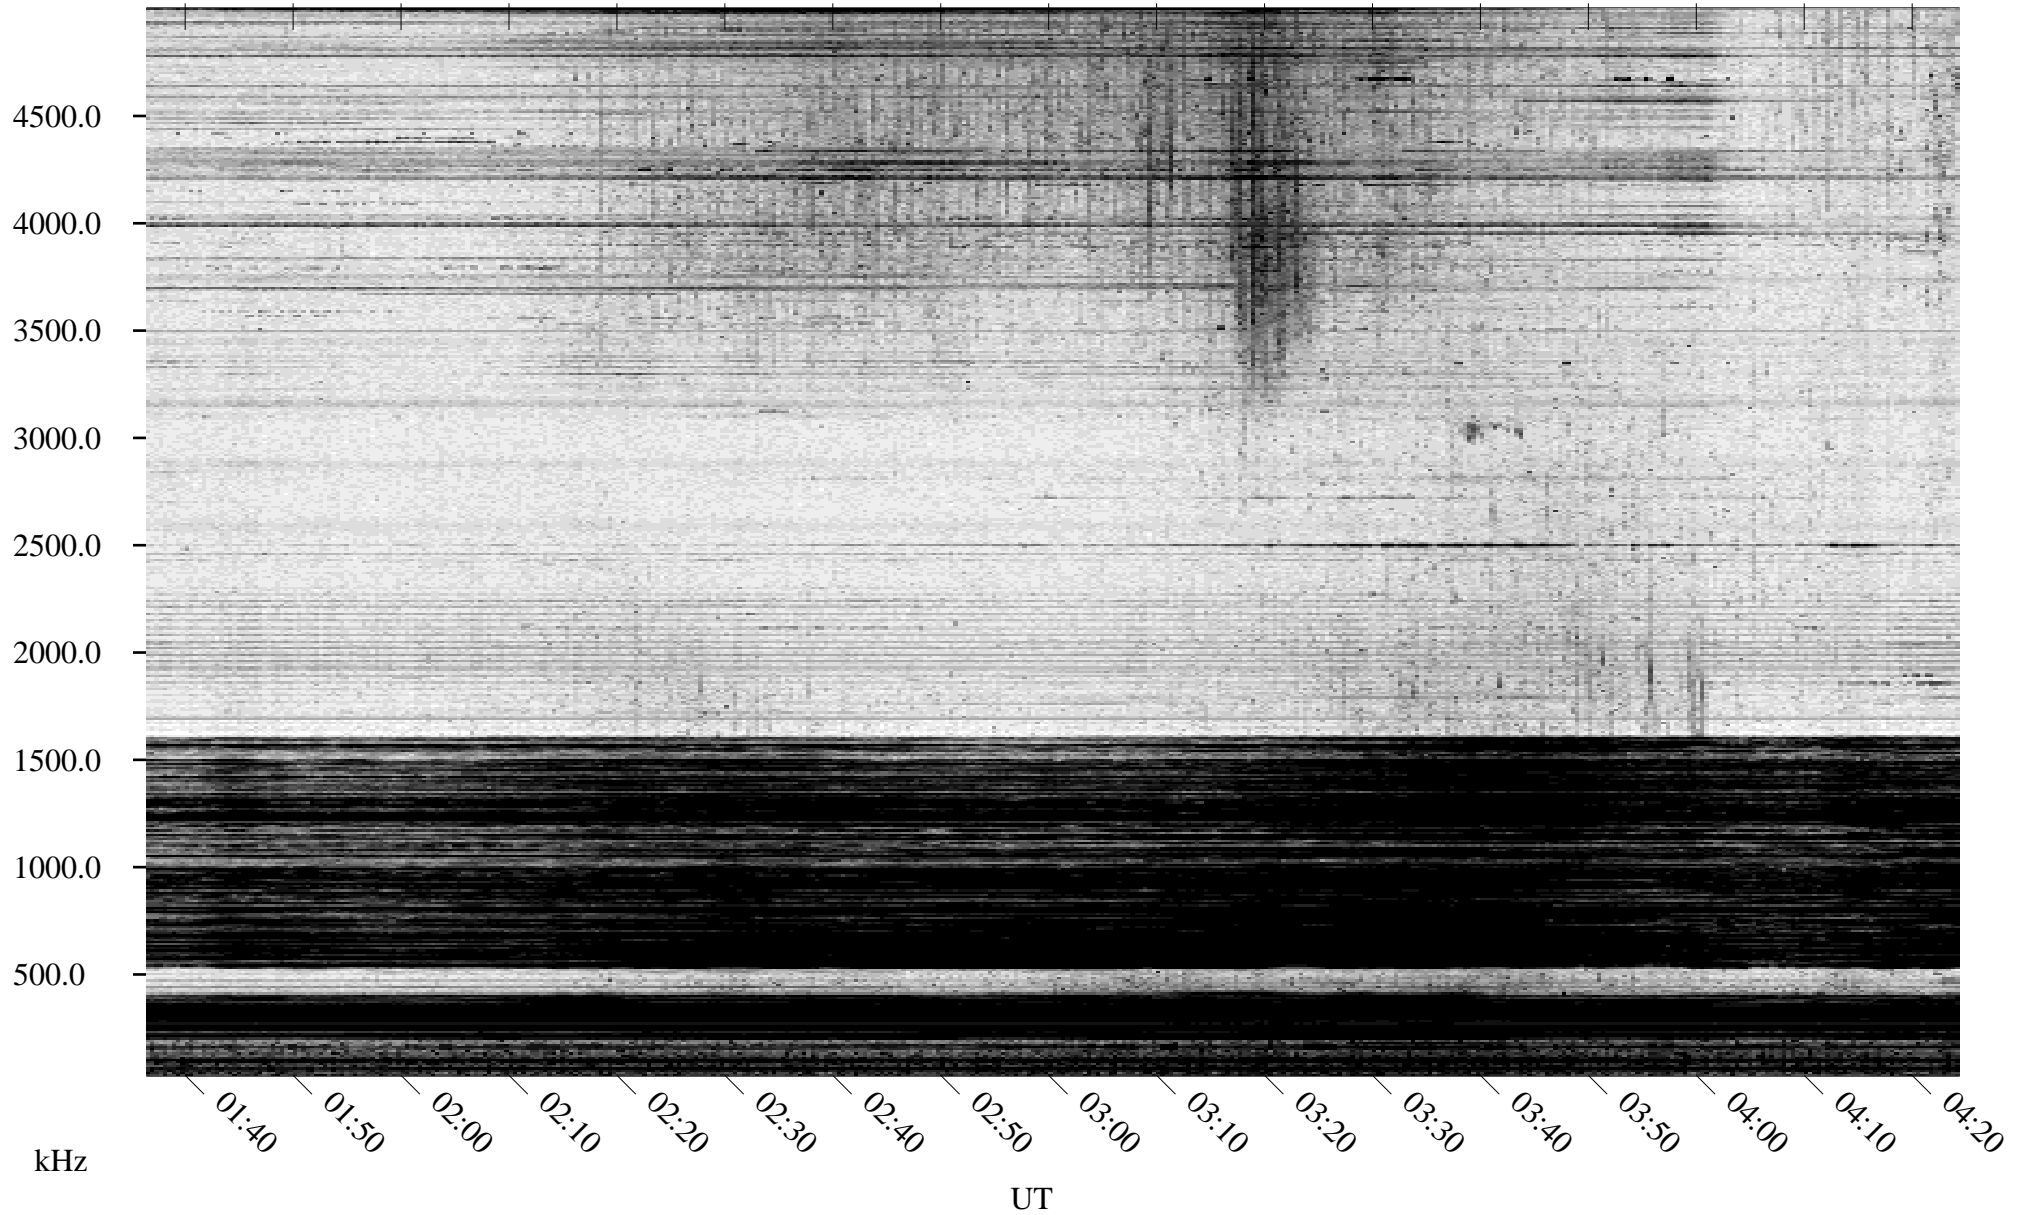

01/12/1995 Churchill, Manitoba

Linear Scale Black = 161 White = 15

ch95012l.r00m max_12

Page 1

01/12/1995 Churchill, Manitoba

Linear Scale Black = 161 White = 15

ch95012l.r00m max_12

Page 2

01/13/1995 Churchill, Manitoba

Linear Scale Black = 161 White = 15

ch95012l.r00m max_12

Page 3

01/13/1995 Churchill, Manitoba

Linear Scale Black = 161 White = 15

ch95012l.r00m max_12

Page 4

01/13/1995 Churchill, Manitoba

Linear Scale Black = 161 White = 15

ch95012l.r00m max_12

Page 5

01/13/1995 Churchill, Manitoba

Linear Scale Black = 161 White = 15

ch95012l.r00m max_12

Page 6

01/13/1995 Churchill, Manitoba

Linear Scale Black = 161 White = 15

ch95012l.r00m max_12

Page 7

01/13/1995 Churchill, Manitoba

Linear Scale Black = 161 White = 15

ch95012l.r00m max_12

Page 8