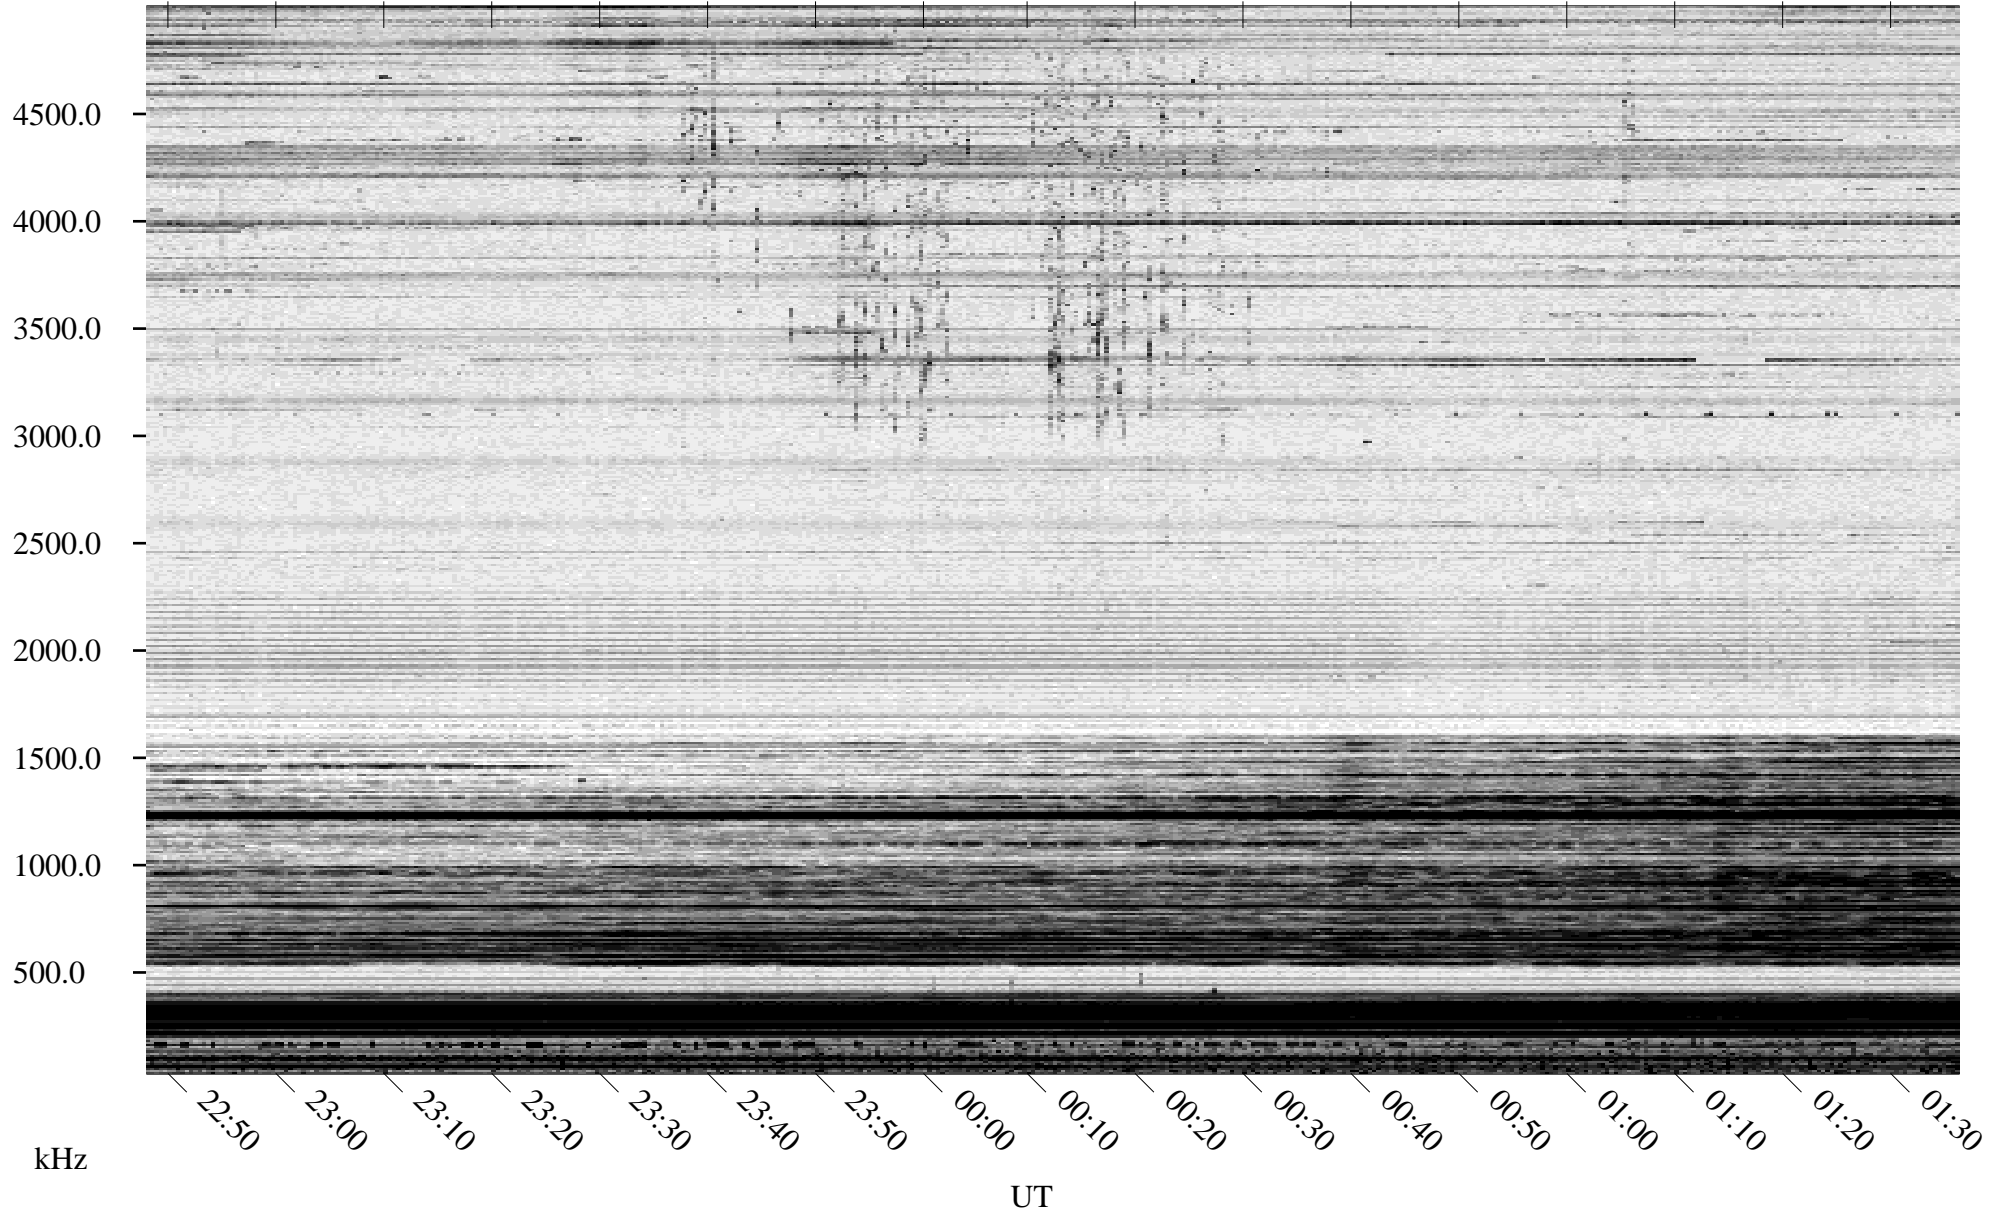

01/12/1995 Churchill, Manitoba

Linear Scale Black = 161 White = 15

ch95012l.r00m max_12

Page 1

01/12/1995 Churchill, Manitoba

Linear Scale Black = 161 White = 15

ch95012l.r00m max_12

Page 2

01/13/1995 Churchill, Manitoba

Linear Scale Black = 161 White = 15

ch95012l.r00m max_12

Page 3

01/13/1995 Churchill, Manitoba

Linear Scale Black = 161 White = 15

ch95012l.r00m max_12

Page 4

01/13/1995 Churchill, Manitoba

Linear Scale Black = 161 White = 15

ch95012l.r00m max_12

Page 5

01/13/1995 Churchill, Manitoba

Linear Scale Black = 161 White = 15

ch95012l.r00m max_12

Page 6

01/13/1995 Churchill, Manitoba

Linear Scale Black = 161 White = 15

ch95012l.r00m max_12

Page 7

01/13/1995 Churchill, Manitoba

Linear Scale Black = 161 White = 15

ch95012l.r00m max_12

Page 8