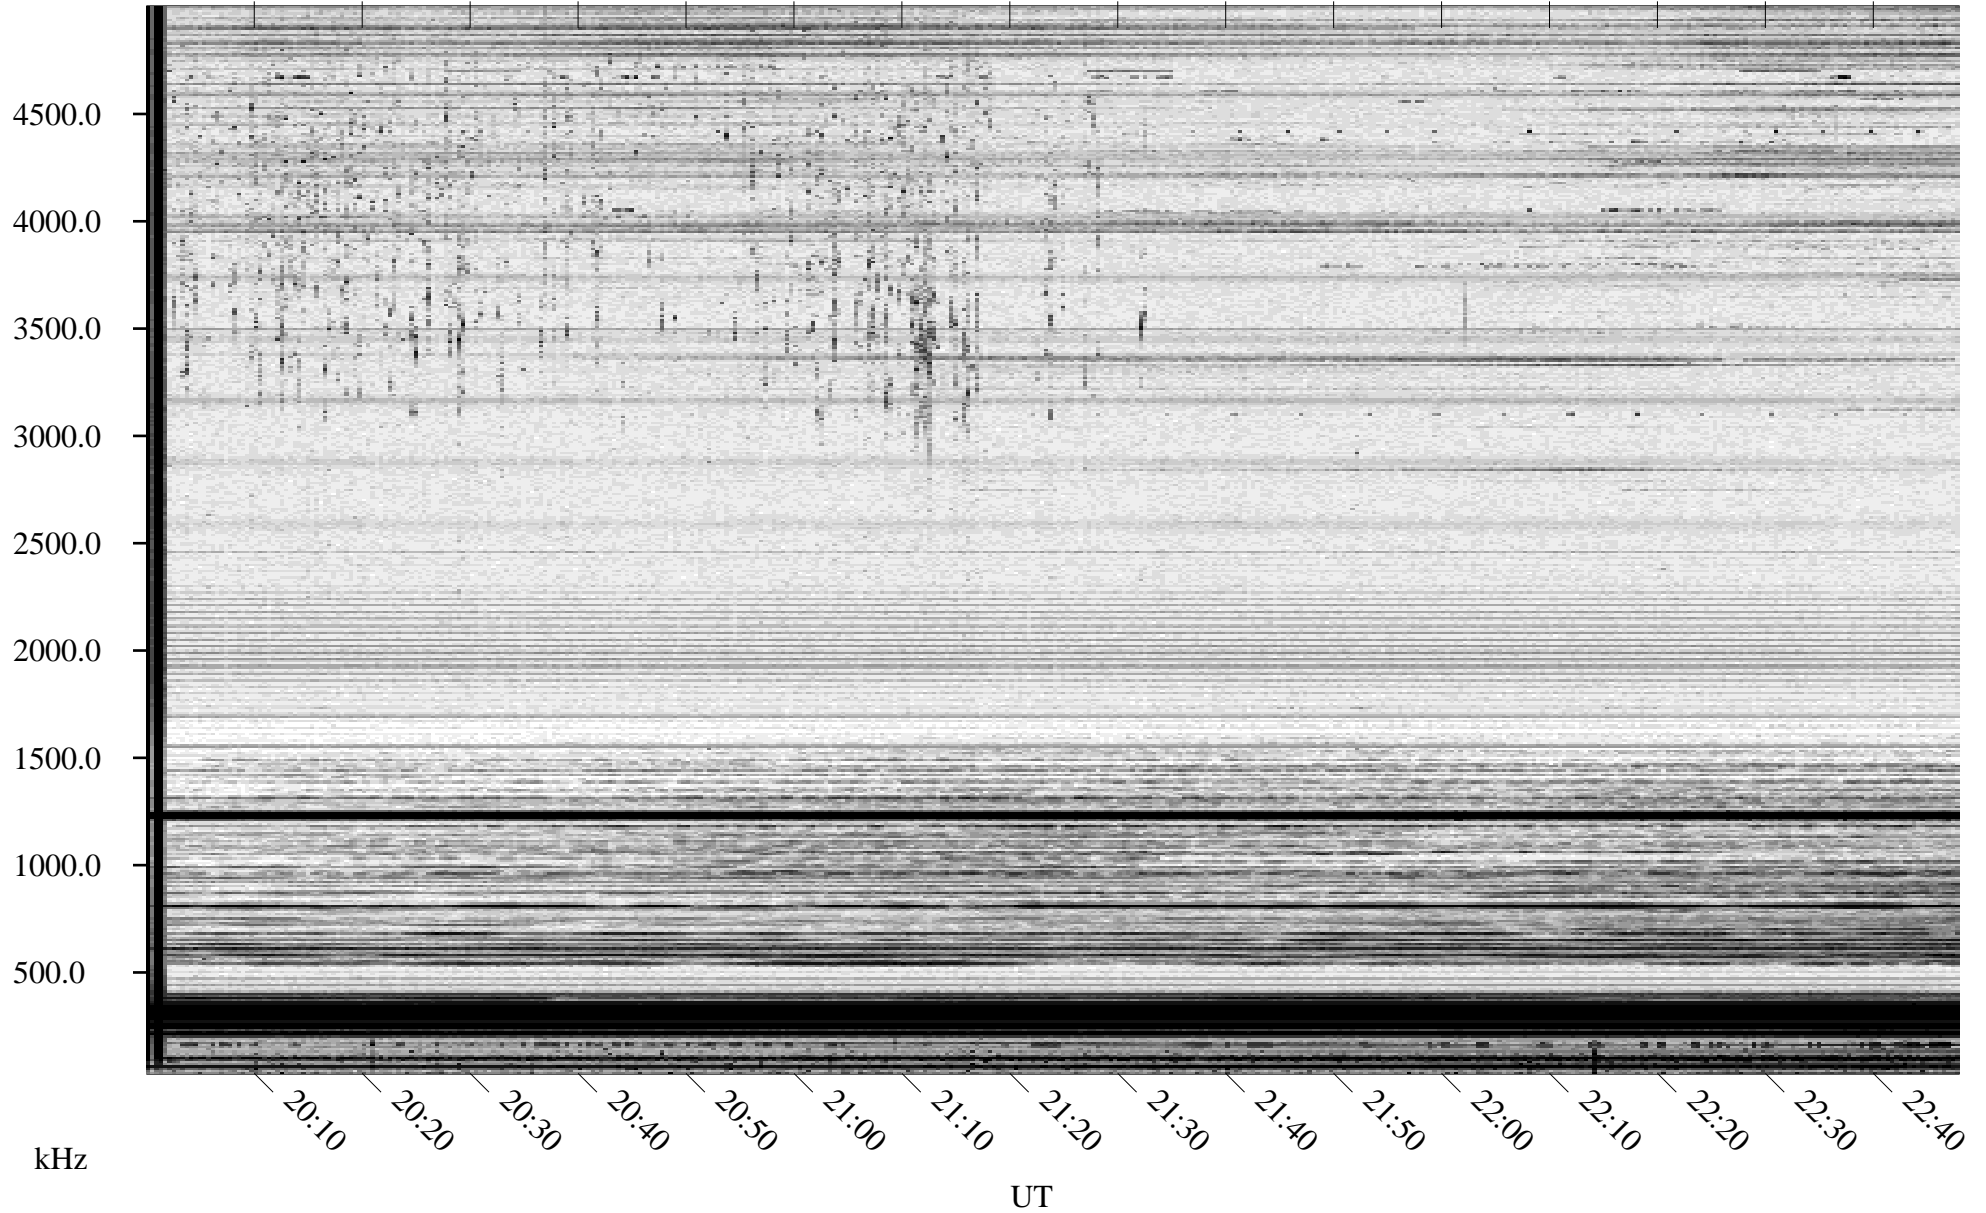

01/12/1995 Churchill, Manitoba

Linear Scale Black = 161 White = 15

ch95012l.r00m max_12

Page 1

01/12/1995 Churchill, Manitoba

Linear Scale Black = 161 White = 15

ch95012l.r00m max_12

Page 2

01/13/1995 Churchill, Manitoba

Linear Scale Black = 161 White = 15

ch95012l.r00m max_12

Page 3

01/13/1995 Churchill, Manitoba

Linear Scale Black = 161 White = 15

ch95012l.r00m max_12

Page 4

01/13/1995 Churchill, Manitoba

Linear Scale Black = 161 White = 15

ch95012l.r00m max_12

Page 5

01/13/1995 Churchill, Manitoba

Linear Scale Black = 161 White = 15

ch95012l.r00m max_12

Page 6

01/13/1995 Churchill, Manitoba

Linear Scale Black = 161 White = 15

ch95012l.r00m max_12

Page 7

01/13/1995 Churchill, Manitoba

Linear Scale Black = 161 White = 15

ch95012l.r00m max_12

Page 8