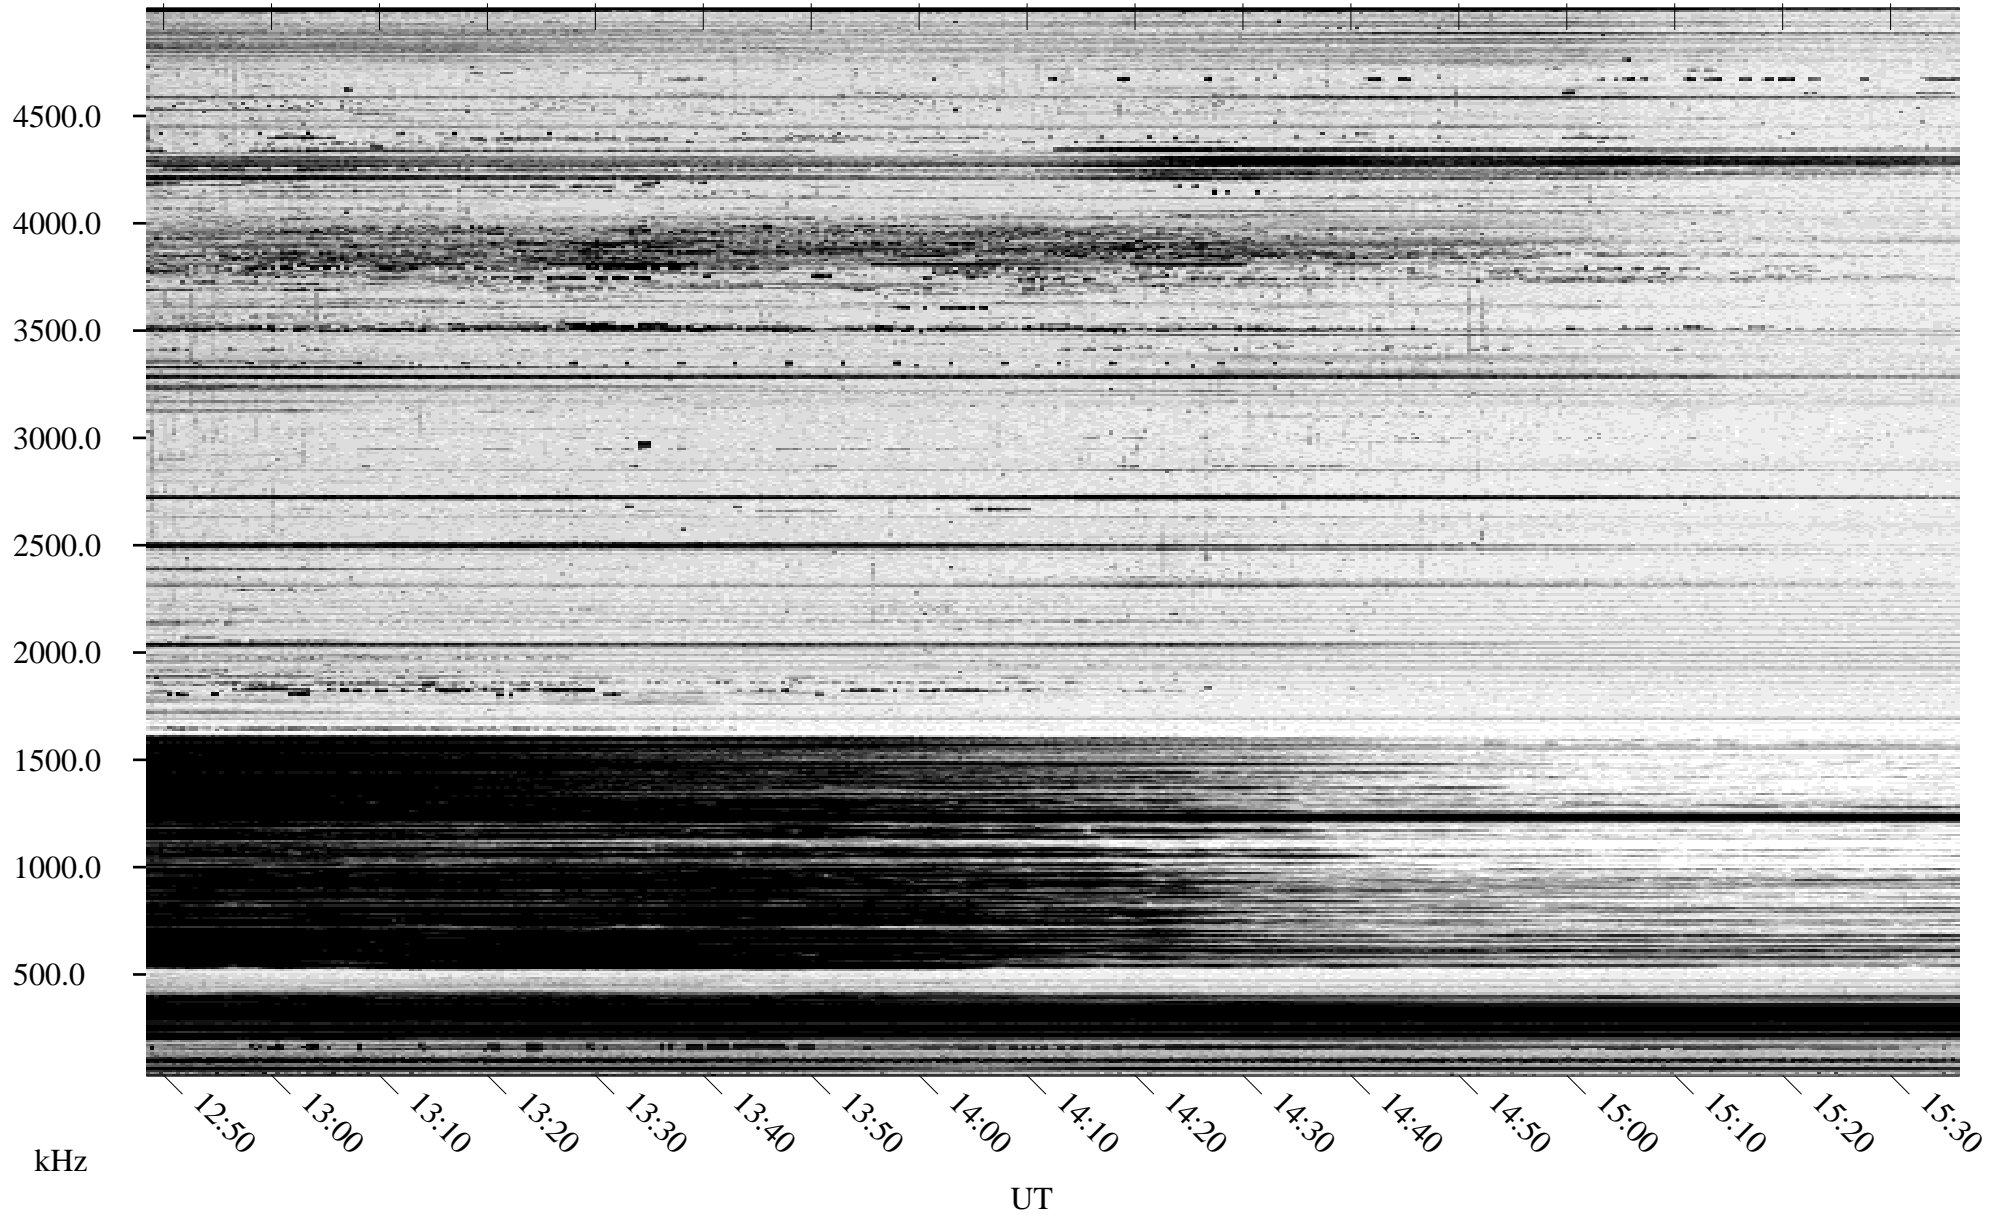

01/13/1995 Churchill, Manitoba

Linear Scale Black = 161 White = 15

ch95013l.r00m max_12

Page 1

01/13/1995 Churchill, Manitoba

Linear Scale Black = 161 White = 15

ch95013l.r00m max_12

Page 2

01/14/1995 Churchill, Manitoba

Linear Scale Black = 161 White = 15

ch95013l.r00m max_12

Page 3

01/14/1995 Churchill, Manitoba

Linear Scale Black = 161 White = 15

ch95013l.r00m max_12

Page 4

01/14/1995 Churchill, Manitoba

Linear Scale Black = 161 White = 15

ch95013l.r00m max_12

Page 5

01/14/1995 Churchill, Manitoba

Linear Scale Black = 161 White = 15

ch95013l.r00m max_12

Page 6

01/14/1995 Churchill, Manitoba

Linear Scale Black = 161 White = 15

ch95013l.r00m max_12

Page 7

01/14/1995 Churchill, Manitoba

Linear Scale Black = 161 White = 15

ch95013l.r00m max_12

Page 8