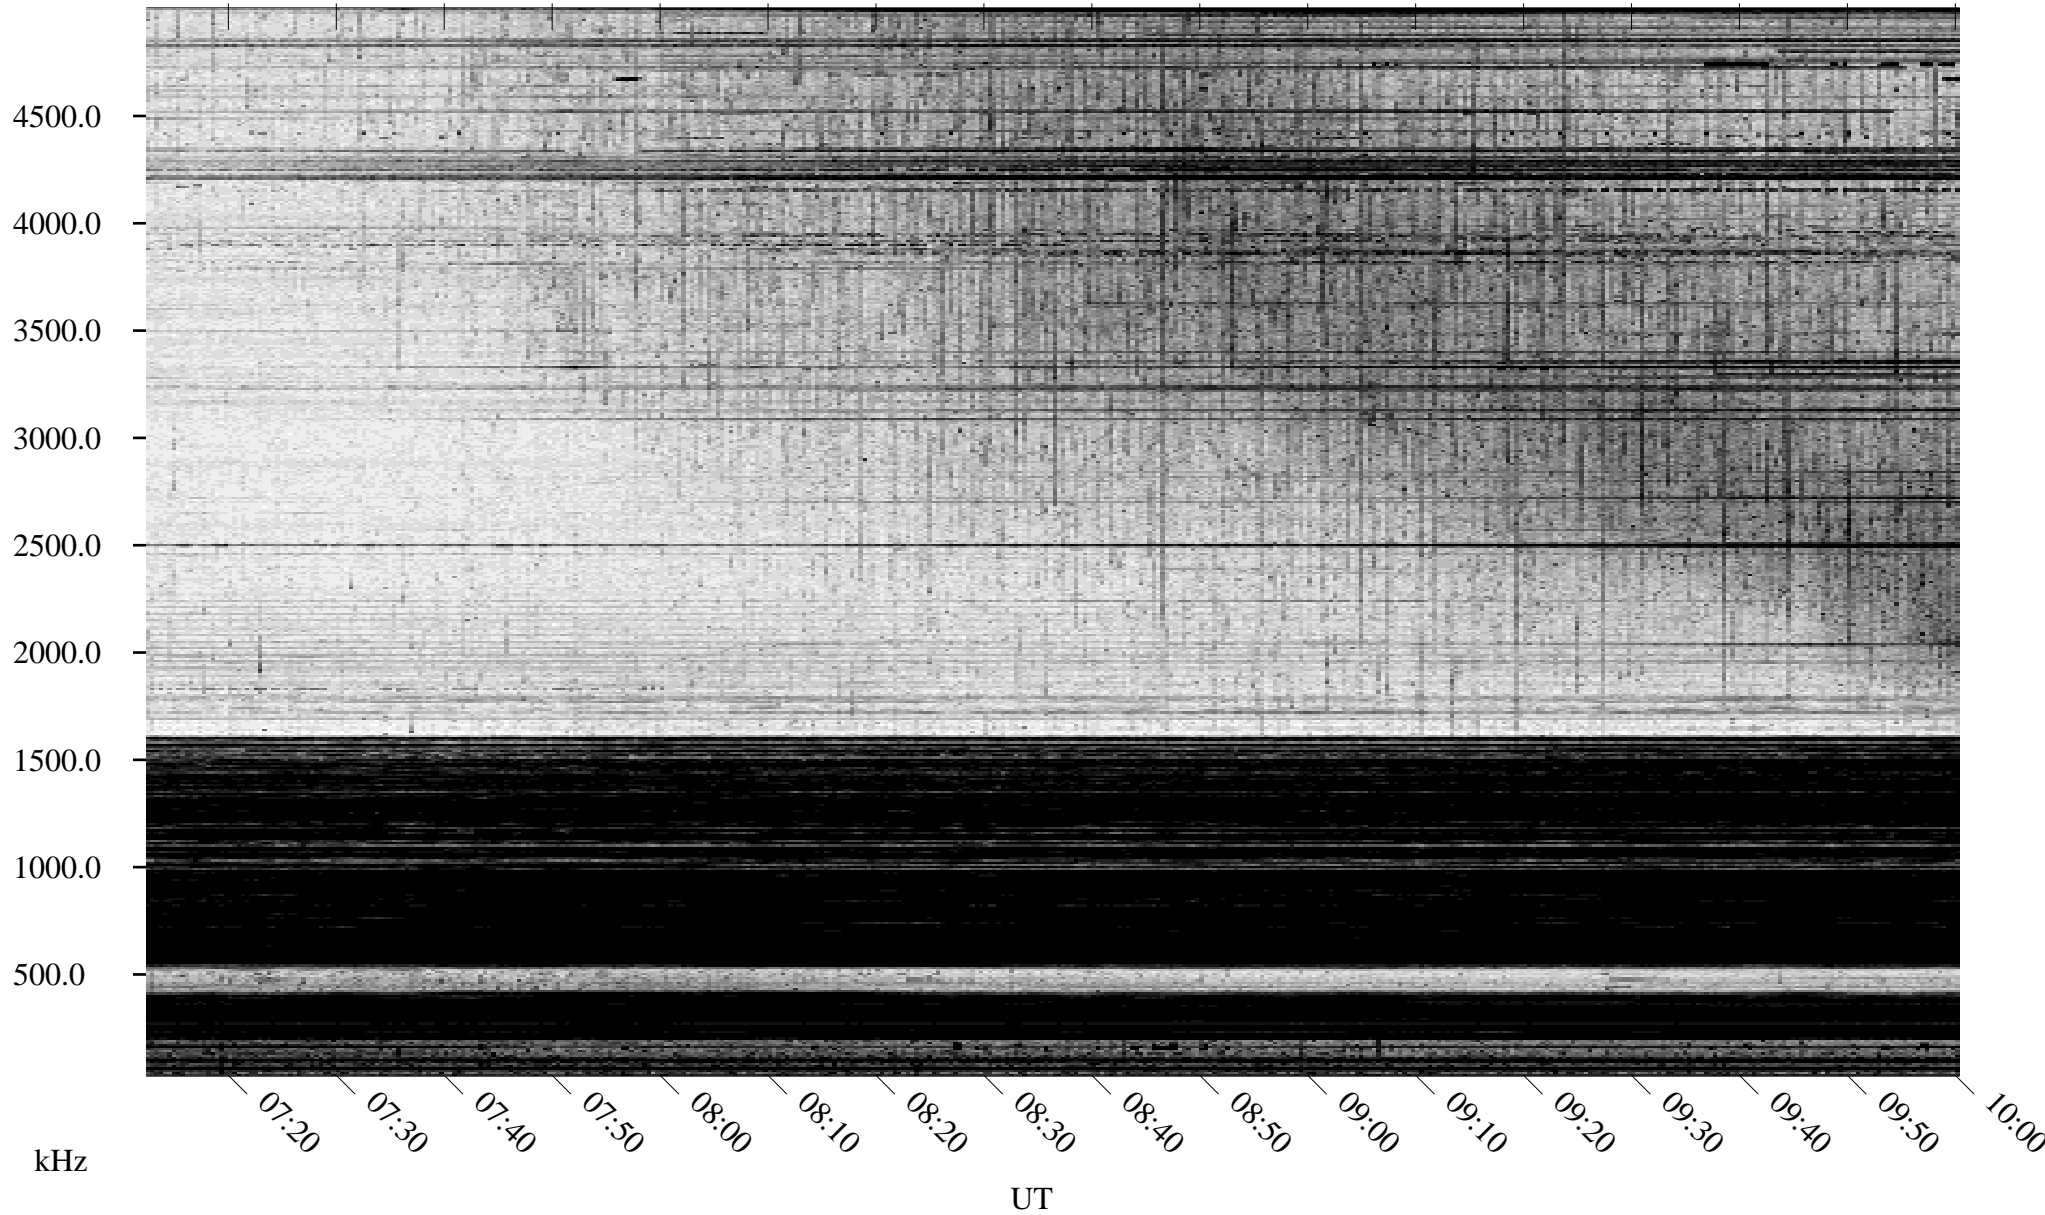

01/13/1995 Churchill, Manitoba

Linear Scale Black = 161 White = 15

ch95013l.r00m max_12

Page 1

01/13/1995 Churchill, Manitoba

Linear Scale Black = 161 White = 15

ch95013l.r00m max_12

Page 2

01/14/1995 Churchill, Manitoba

Linear Scale Black = 161 White = 15

ch95013l.r00m max_12

Page 3

01/14/1995 Churchill, Manitoba

Linear Scale Black = 161 White = 15

ch95013l.r00m max_12

Page 4

01/14/1995 Churchill, Manitoba

Linear Scale Black = 161 White = 15

ch95013l.r00m max_12

Page 5

01/14/1995 Churchill, Manitoba

Linear Scale Black = 161 White = 15

ch95013l.r00m max_12

Page 6

01/14/1995 Churchill, Manitoba

Linear Scale Black = 161 White = 15

ch95013l.r00m max_12

Page 7

01/14/1995 Churchill, Manitoba

Linear Scale Black = 161 White = 15

ch95013l.r00m max_12

Page 8