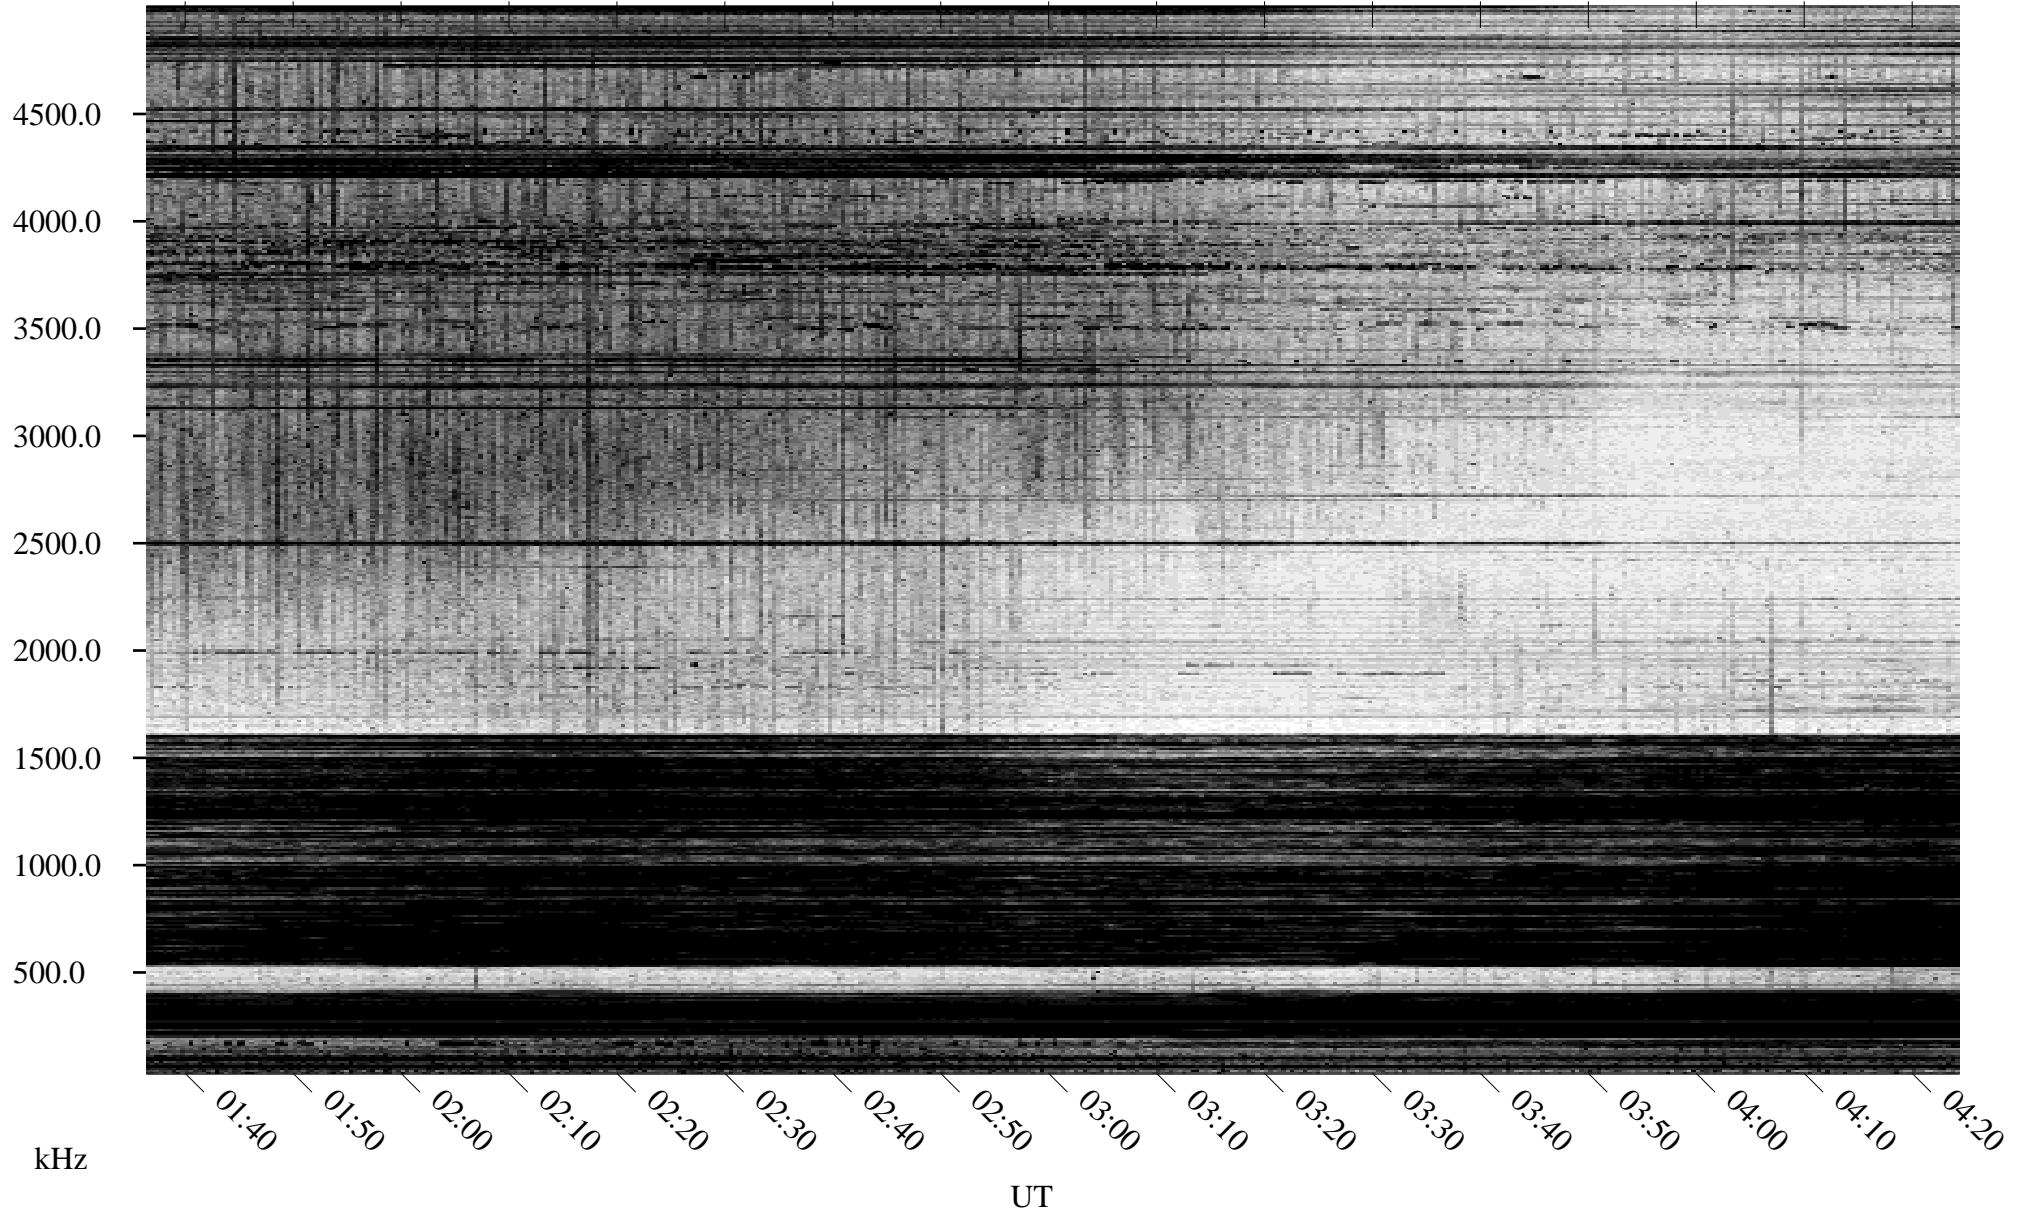

01/13/1995 Churchill, Manitoba

Linear Scale Black = 161 White = 15

ch95013l.r00m max_12

Page 1

01/13/1995 Churchill, Manitoba

Linear Scale Black = 161 White = 15

ch95013l.r00m max_12

Page 2

01/14/1995 Churchill, Manitoba

Linear Scale Black = 161 White = 15

ch95013l.r00m max_12

Page 3

01/14/1995 Churchill, Manitoba

Linear Scale Black = 161 White = 15

ch95013l.r00m max_12

Page 4

01/14/1995 Churchill, Manitoba

Linear Scale Black = 161 White = 15

ch95013l.r00m max_12

Page 5

01/14/1995 Churchill, Manitoba

Linear Scale Black = 161 White = 15

ch95013l.r00m max_12

Page 6

01/14/1995 Churchill, Manitoba

Linear Scale Black = 161 White = 15

ch95013l.r00m max_12

Page 7

01/14/1995 Churchill, Manitoba

Linear Scale Black = 161 White = 15

ch95013l.r00m max_12

Page 8