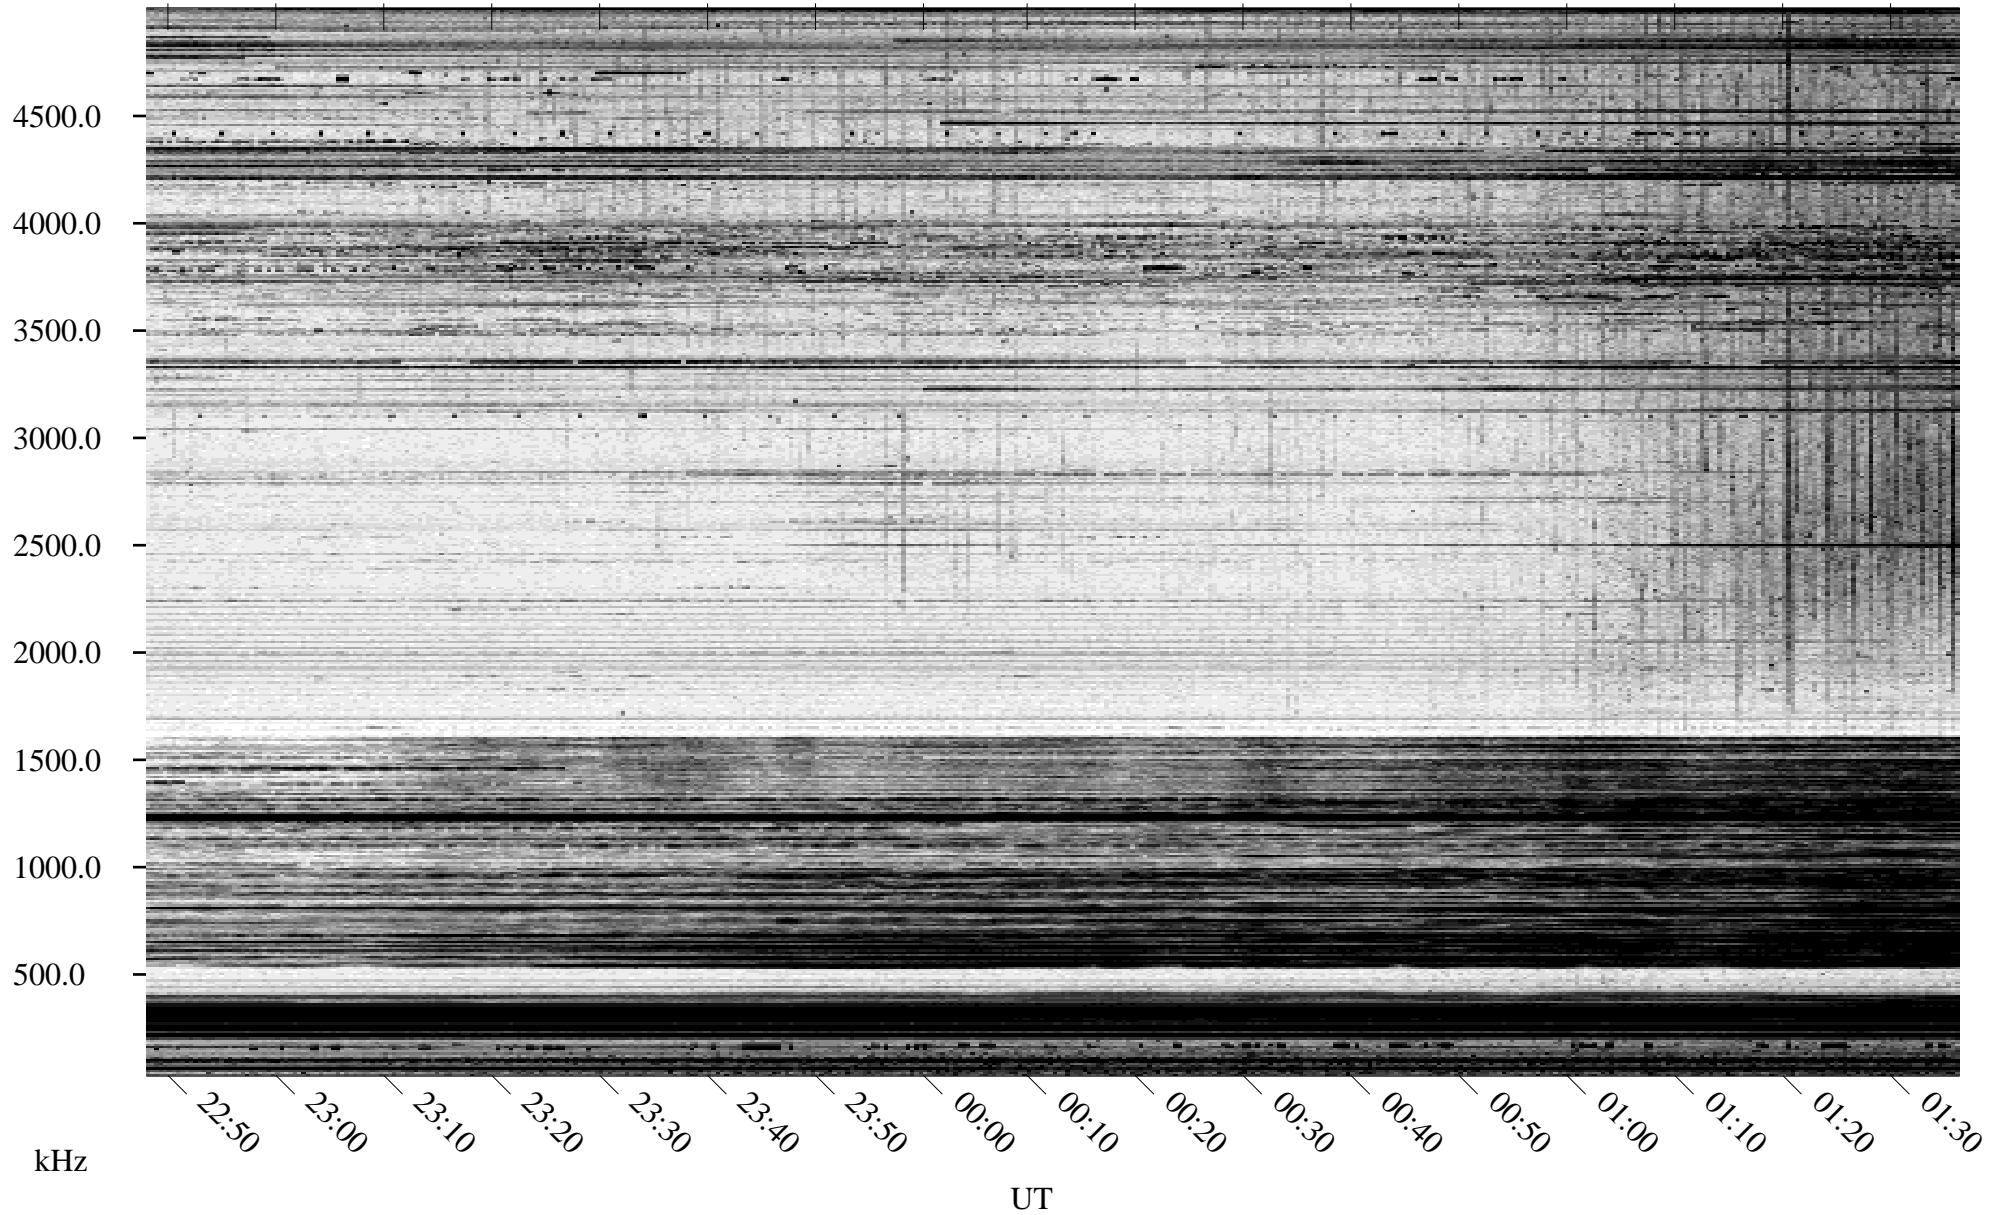

01/13/1995 Churchill, Manitoba

Linear Scale Black = 161 White = 15

ch95013l.r00m max_12

Page 1

01/13/1995 Churchill, Manitoba

Linear Scale Black = 161 White = 15

ch95013l.r00m max_12

Page 2

01/14/1995 Churchill, Manitoba

Linear Scale Black = 161 White = 15

ch95013l.r00m max_12

Page 3

01/14/1995 Churchill, Manitoba

Linear Scale Black = 161 White = 15

ch95013l.r00m max_12

Page 4

01/14/1995 Churchill, Manitoba

Linear Scale Black = 161 White = 15

ch95013l.r00m max_12

Page 5

01/14/1995 Churchill, Manitoba

Linear Scale Black = 161 White = 15

ch95013l.r00m max_12

Page 6

01/14/1995 Churchill, Manitoba

Linear Scale Black = 161 White = 15

ch95013l.r00m max_12

Page 7

01/14/1995 Churchill, Manitoba

Linear Scale Black = 161 White = 15

ch95013l.r00m max_12

Page 8