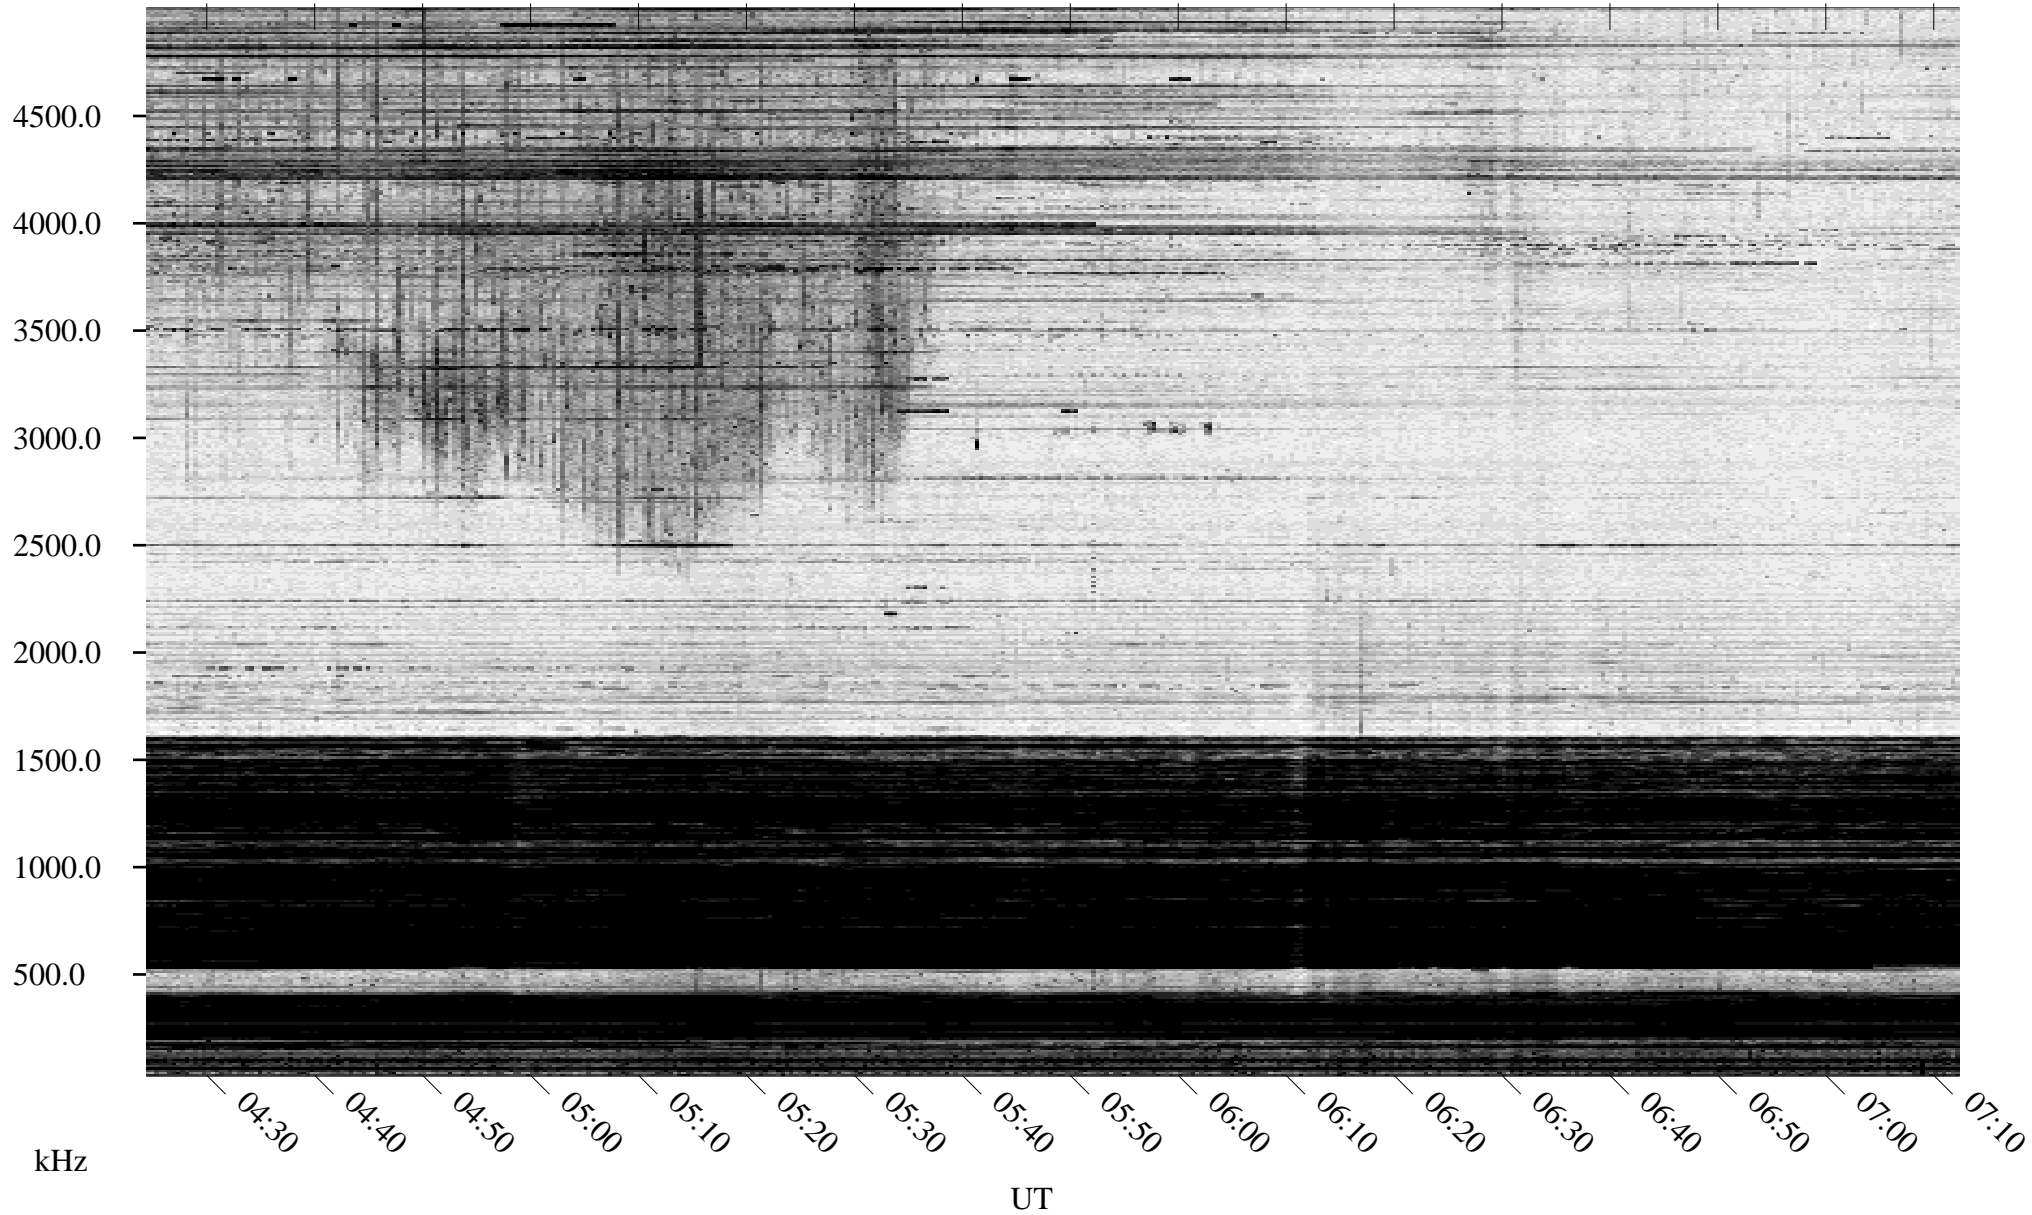

01/13/1995 Churchill, Manitoba

Linear Scale Black = 161 White = 15

ch95013l.r00m max_12

Page 1

01/13/1995 Churchill, Manitoba

Linear Scale Black = 161 White = 15

ch95013l.r00m max_12

Page 2

01/14/1995 Churchill, Manitoba

Linear Scale Black = 161 White = 15

ch95013l.r00m max_12

Page 3

01/14/1995 Churchill, Manitoba

Linear Scale Black = 161 White = 15

ch95013l.r00m max_12

Page 4

01/14/1995 Churchill, Manitoba

Linear Scale Black = 161 White = 15

ch95013l.r00m max_12

Page 5

01/14/1995 Churchill, Manitoba

Linear Scale Black = 161 White = 15

ch95013l.r00m max_12

Page 6

01/14/1995 Churchill, Manitoba

Linear Scale Black = 161 White = 15

ch95013l.r00m max_12

Page 7

01/14/1995 Churchill, Manitoba

Linear Scale Black = 161 White = 15

ch95013l.r00m max_12

Page 8