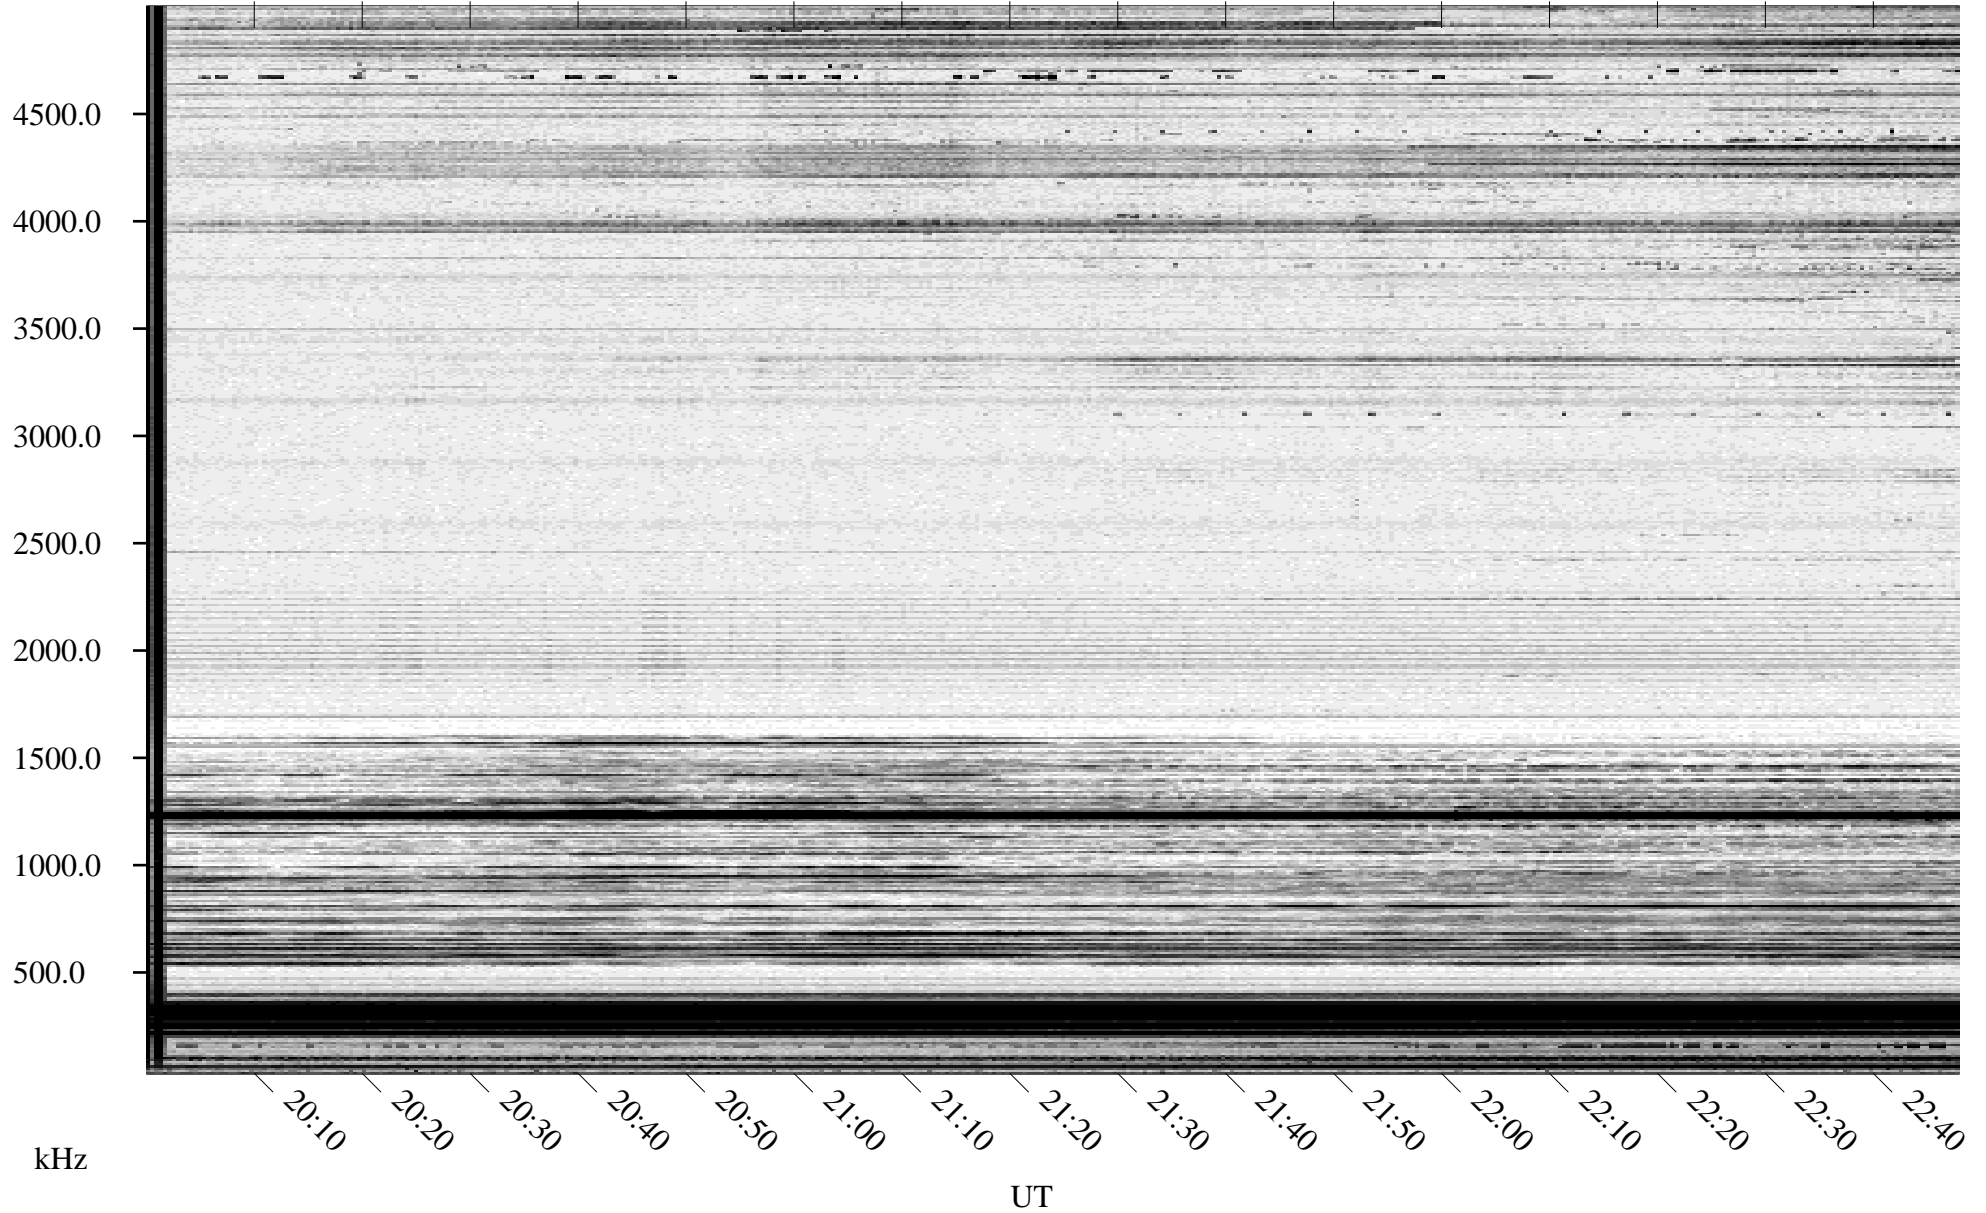

01/13/1995 Churchill, Manitoba

Linear Scale Black = 161 White = 15

ch95013l.r00m max_12

Page 1

01/13/1995 Churchill, Manitoba

Linear Scale Black = 161 White = 15

ch95013l.r00m max_12

Page 2

01/14/1995 Churchill, Manitoba

Linear Scale Black = 161 White = 15

ch95013l.r00m max_12

Page 3

01/14/1995 Churchill, Manitoba

Linear Scale Black = 161 White = 15

ch95013l.r00m max_12

Page 4

01/14/1995 Churchill, Manitoba

Linear Scale Black = 161 White = 15

ch95013l.r00m max_12

Page 5

01/14/1995 Churchill, Manitoba

Linear Scale Black = 161 White = 15

ch95013l.r00m max_12

Page 6

01/14/1995 Churchill, Manitoba

Linear Scale Black = 161 White = 15

ch95013l.r00m max_12

Page 7

01/14/1995 Churchill, Manitoba

Linear Scale Black = 161 White = 15

ch95013l.r00m max_12

Page 8