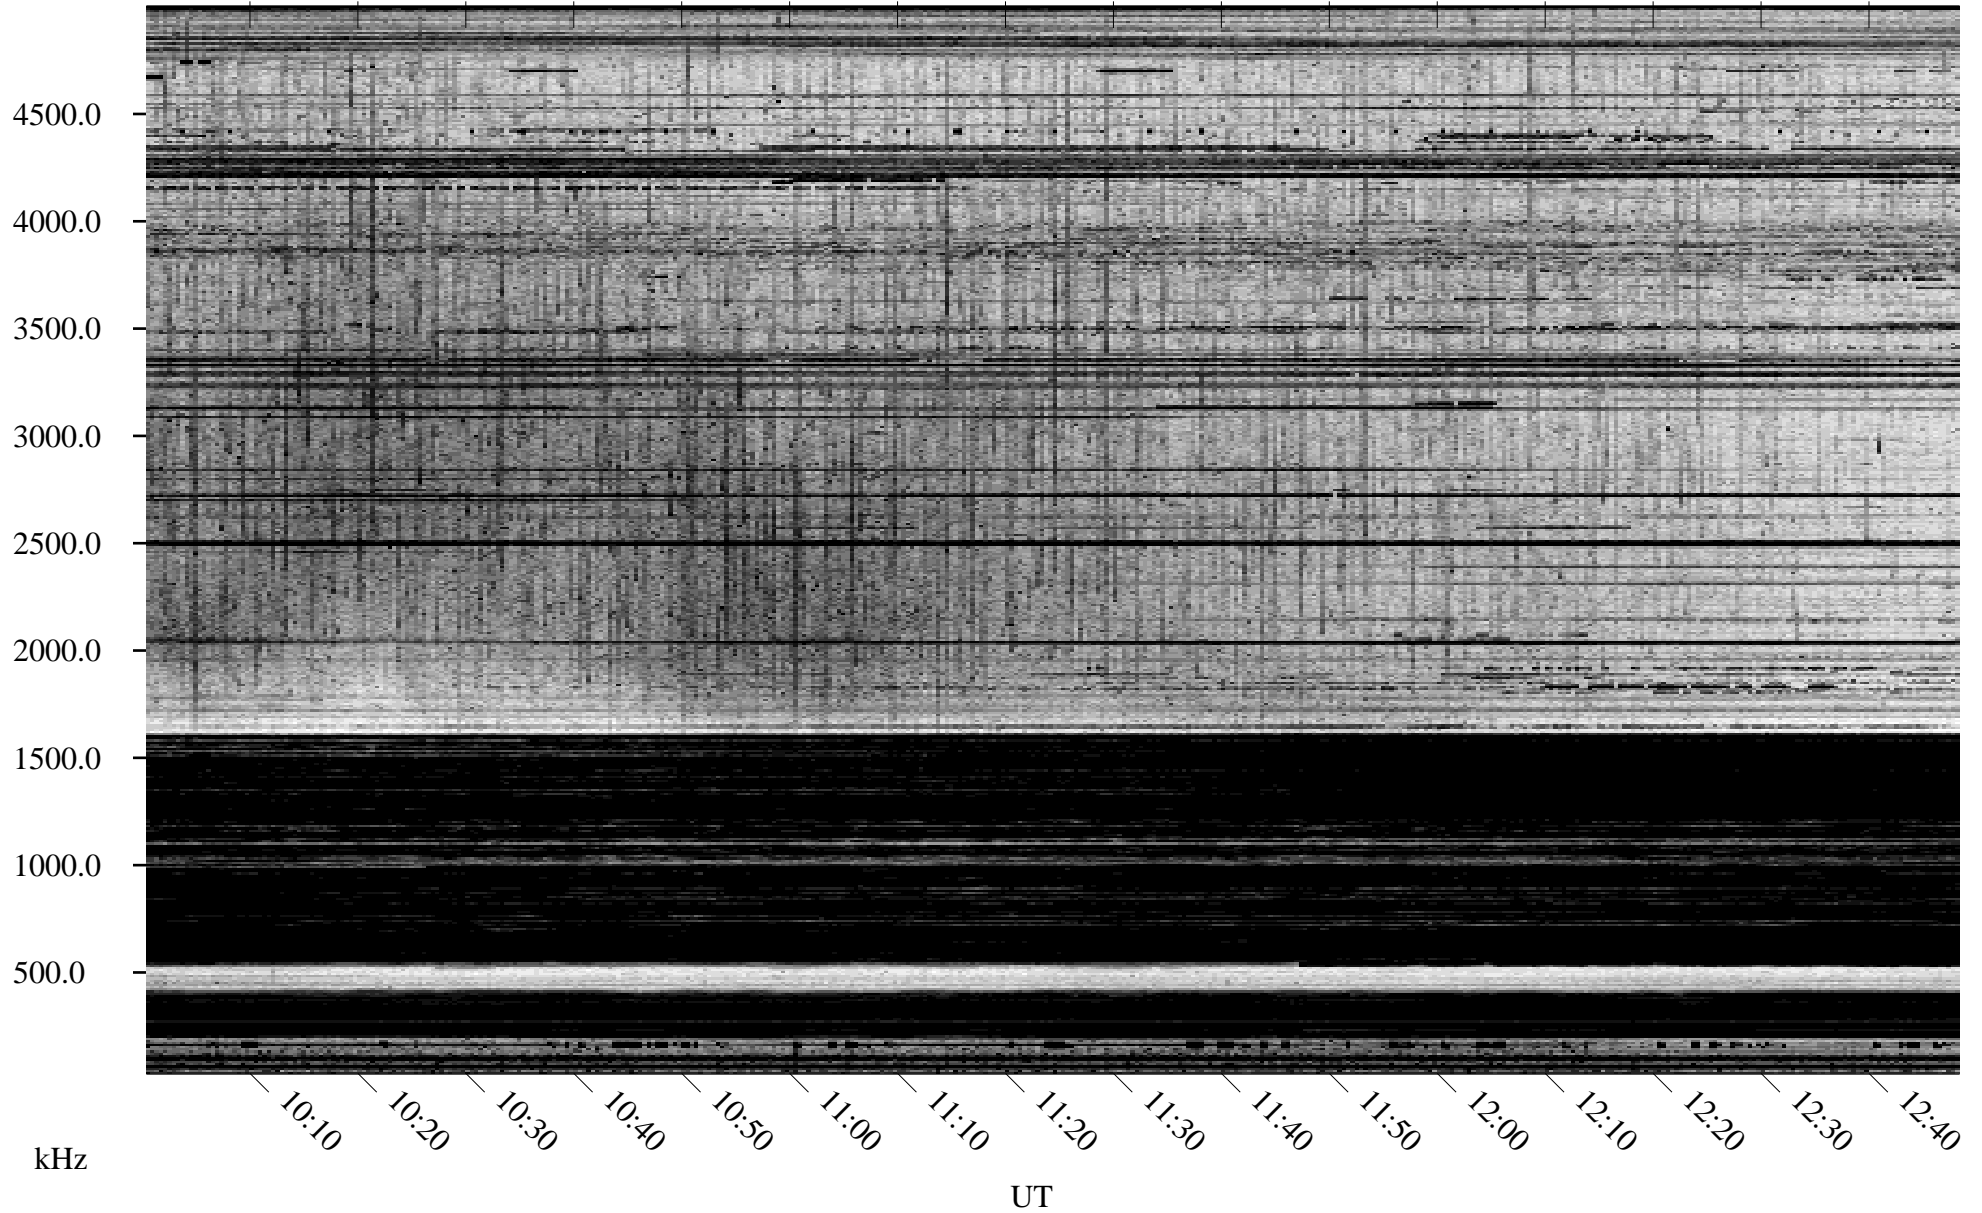

01/13/1995 Churchill, Manitoba

Linear Scale Black = 161 White = 15

ch95013l.r00m max_12

Page 1

01/13/1995 Churchill, Manitoba

Linear Scale Black = 161 White = 15

ch95013l.r00m max_12

Page 2

01/14/1995 Churchill, Manitoba

Linear Scale Black = 161 White = 15

ch95013l.r00m max_12

Page 3

01/14/1995 Churchill, Manitoba

Linear Scale Black = 161 White = 15

ch95013l.r00m max_12

Page 4

01/14/1995 Churchill, Manitoba

Linear Scale Black = 161 White = 15

ch95013l.r00m max_12

Page 5

01/14/1995 Churchill, Manitoba

Linear Scale Black = 161 White = 15

ch95013l.r00m max_12

Page 6

01/14/1995 Churchill, Manitoba

Linear Scale Black = 161 White = 15

ch95013l.r00m max_12

Page 7

01/14/1995 Churchill, Manitoba

Linear Scale Black = 161 White = 15

ch95013l.r00m max_12

Page 8