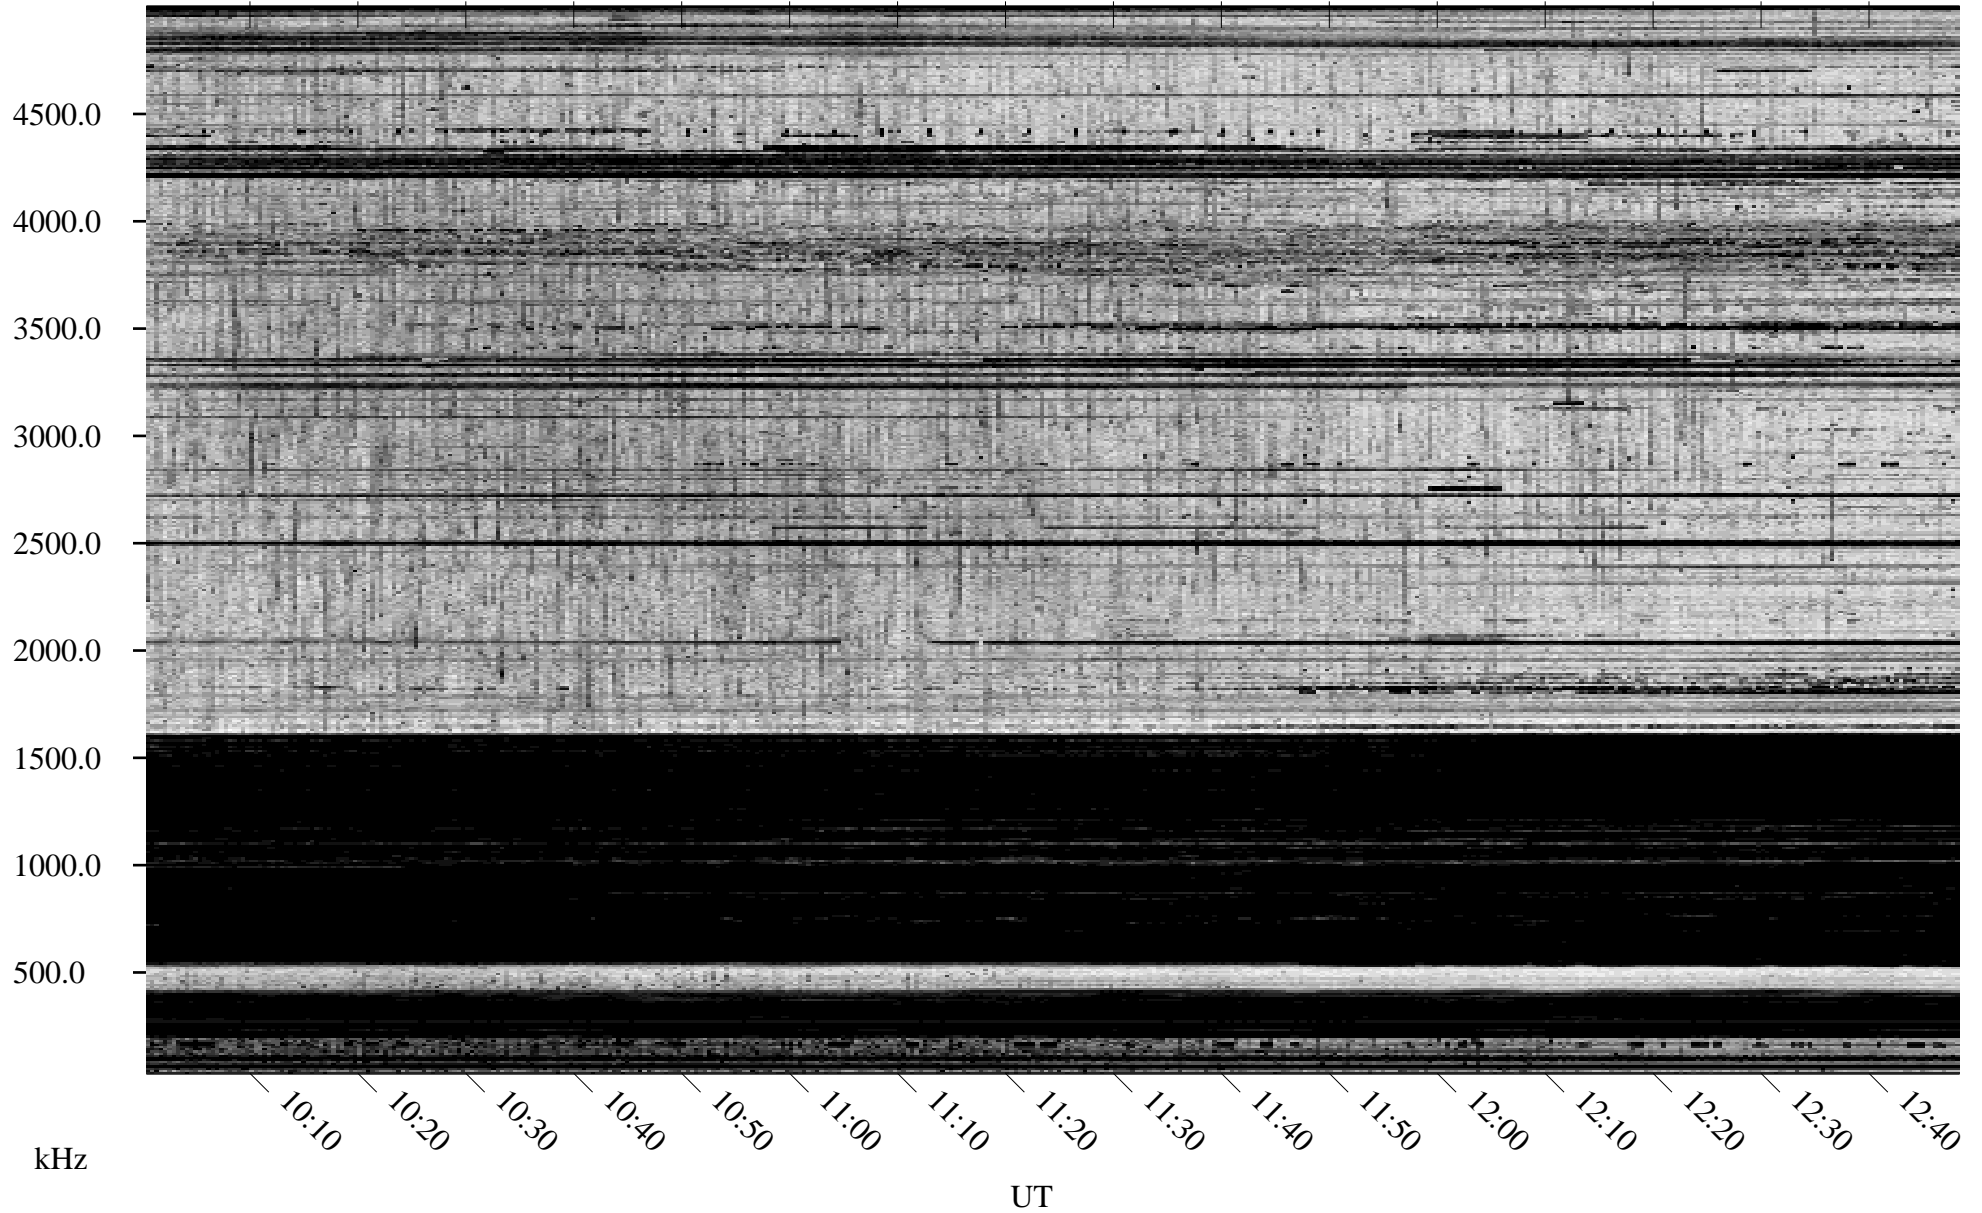

01/14/1995 Churchill, Manitoba

Linear Scale Black = 161 White = 15

ch95014l.r00m max_12

Page 1

01/14/1995 Churchill, Manitoba

Linear Scale Black = 161 White = 15

ch95014l.r00m max_12

Page 2

01/15/1995 Churchill, Manitoba

Linear Scale Black = 161 White = 15

ch95014l.r00m max_12

Page 3

01/15/1995 Churchill, Manitoba

Linear Scale Black = 161 White = 15

ch95014l.r00m max_12

Page 4

01/15/1995 Churchill, Manitoba

Linear Scale Black = 161 White = 15

ch95014l.r00m max_12

Page 5

01/15/1995 Churchill, Manitoba

Linear Scale Black = 161 White = 15

ch95014l.r00m max_12

Page 6

01/15/1995 Churchill, Manitoba

Linear Scale Black = 161 White = 15

ch95014l.r00m max_12

Page 7

01/15/1995 Churchill, Manitoba

Linear Scale Black = 161 White = 15

ch95014l.r00m max_12

Page 8