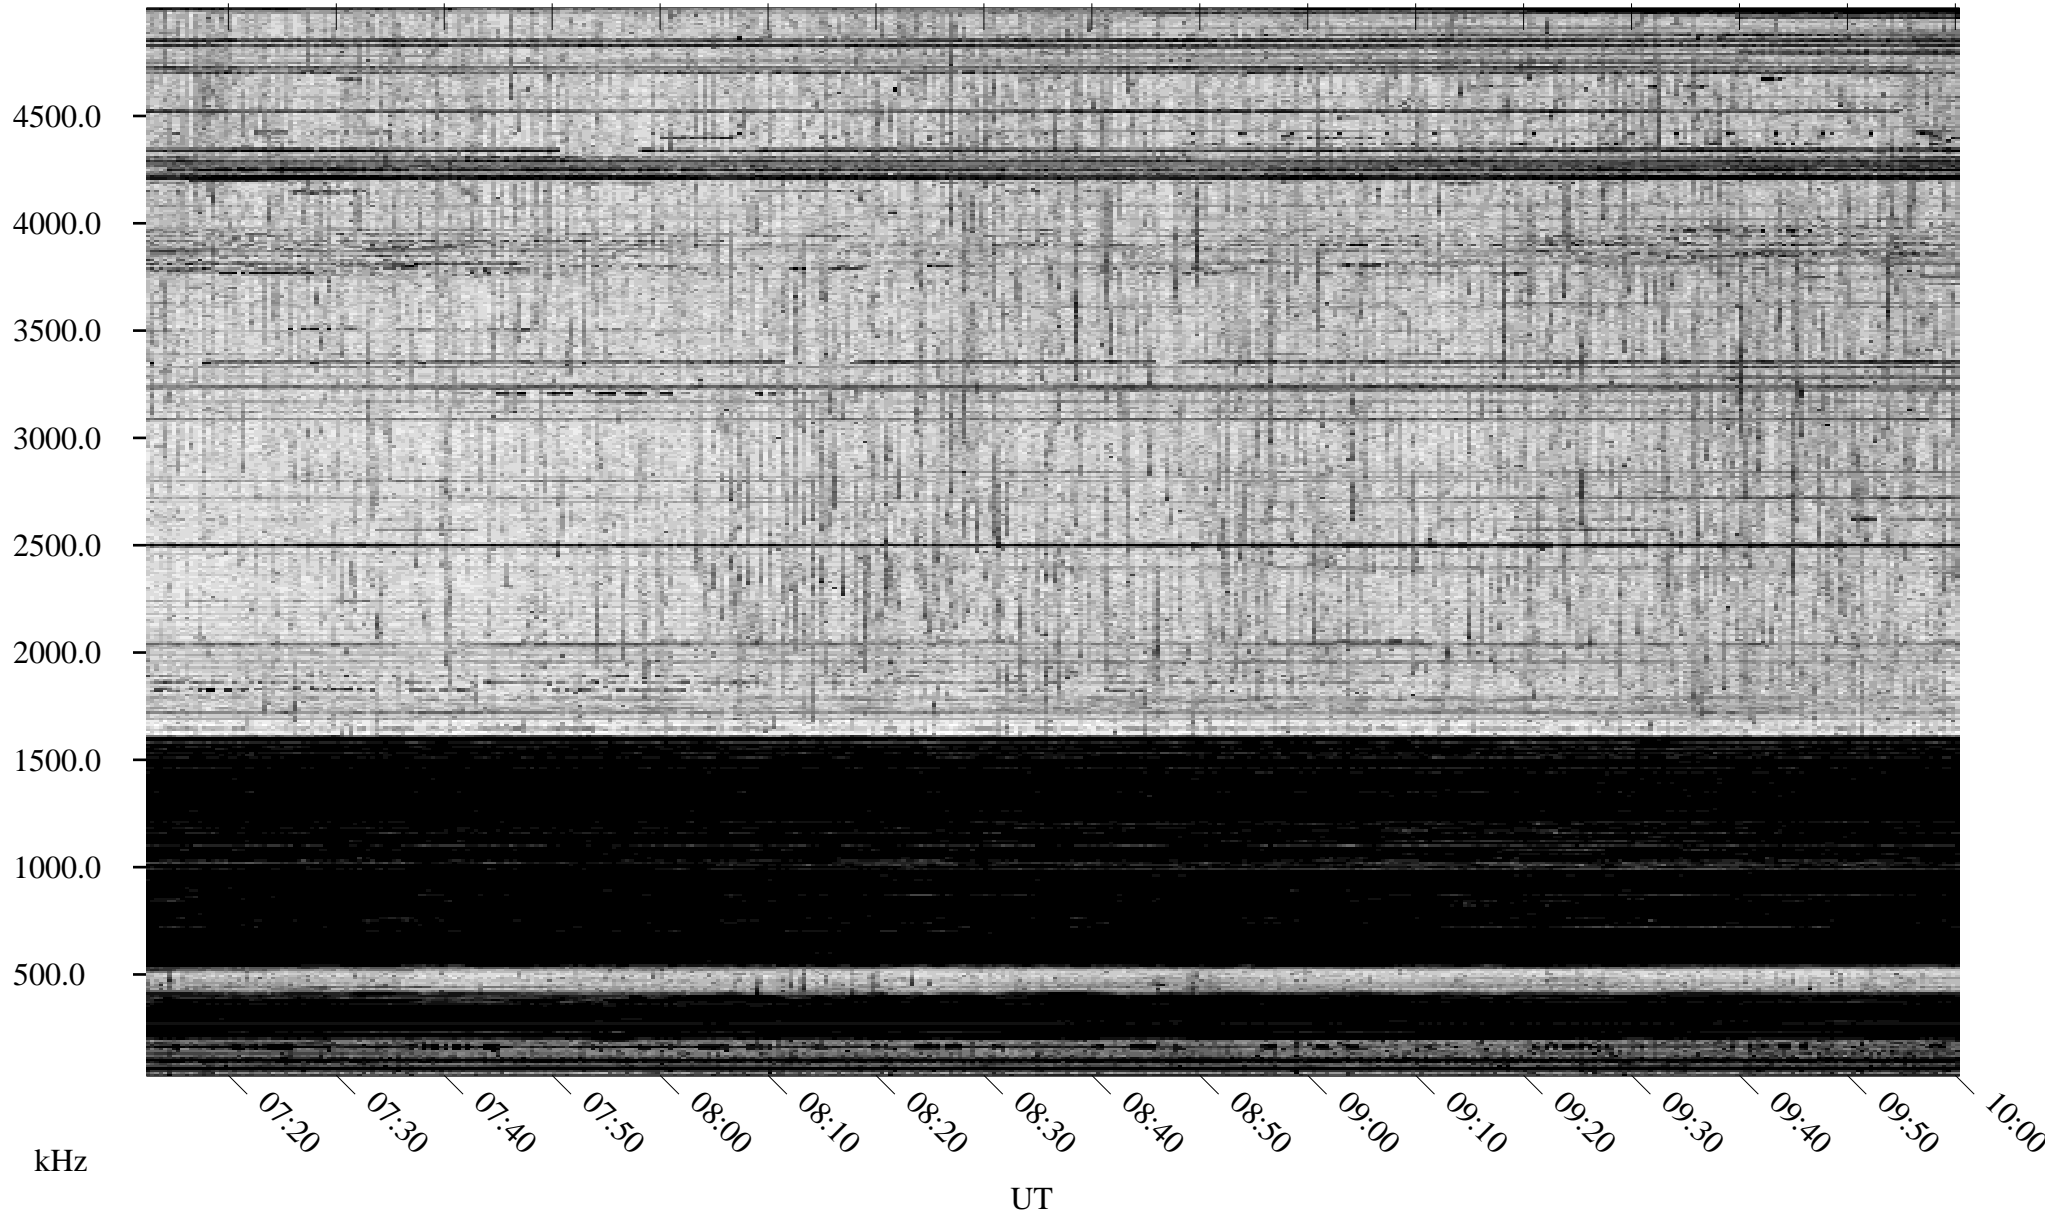

01/14/1995 Churchill, Manitoba

Linear Scale Black = 161 White = 15

ch95014l.r00m max_12

Page 1

01/14/1995 Churchill, Manitoba

Linear Scale Black = 161 White = 15

ch95014l.r00m max_12

Page 2

01/15/1995 Churchill, Manitoba

Linear Scale Black = 161 White = 15

ch95014l.r00m max_12

Page 3

01/15/1995 Churchill, Manitoba

Linear Scale Black = 161 White = 15

ch95014l.r00m max_12

Page 4

01/15/1995 Churchill, Manitoba

Linear Scale Black = 161 White = 15

ch95014l.r00m max_12

Page 5

01/15/1995 Churchill, Manitoba

Linear Scale Black = 161 White = 15

ch95014l.r00m max_12

Page 6

01/15/1995 Churchill, Manitoba

Linear Scale Black = 161 White = 15

ch95014l.r00m max_12

Page 7

01/15/1995 Churchill, Manitoba

Linear Scale Black = 161 White = 15

ch95014l.r00m max_12

Page 8