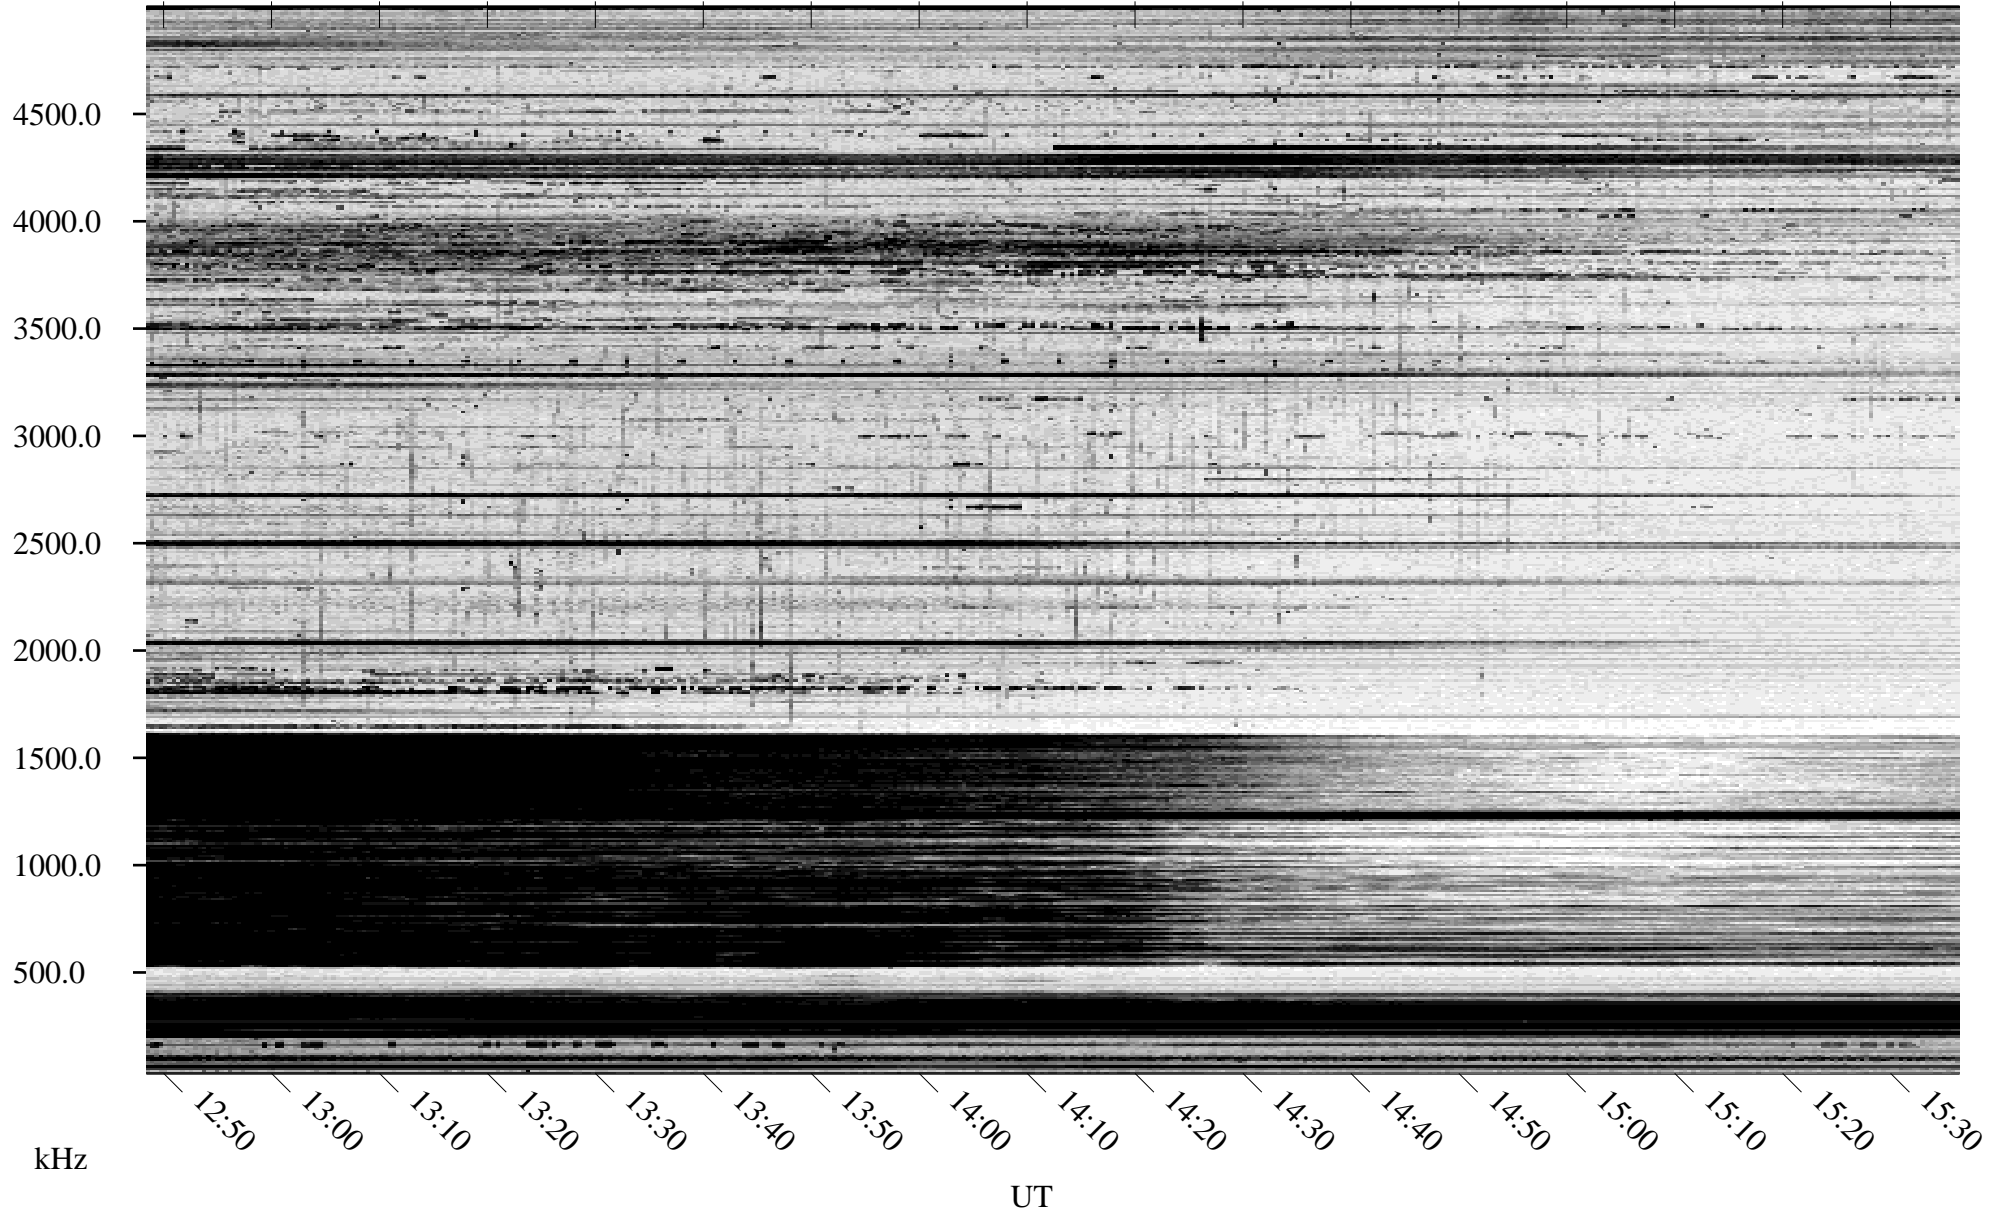

01/14/1995 Churchill, Manitoba

Linear Scale Black = 161 White = 15

ch95014l.r00m max_12

Page 1

01/14/1995 Churchill, Manitoba

Linear Scale Black = 161 White = 15

ch95014l.r00m max_12

Page 2

01/15/1995 Churchill, Manitoba

Linear Scale Black = 161 White = 15

ch95014l.r00m max_12

Page 3

01/15/1995 Churchill, Manitoba

Linear Scale Black = 161 White = 15

ch95014l.r00m max_12

Page 4

01/15/1995 Churchill, Manitoba

Linear Scale Black = 161 White = 15

ch95014l.r00m max_12

Page 5

01/15/1995 Churchill, Manitoba

Linear Scale Black = 161 White = 15

ch95014l.r00m max_12

Page 6

01/15/1995 Churchill, Manitoba

Linear Scale Black = 161 White = 15

ch95014l.r00m max_12

Page 7

01/15/1995 Churchill, Manitoba

Linear Scale Black = 161 White = 15

ch95014l.r00m max_12

Page 8