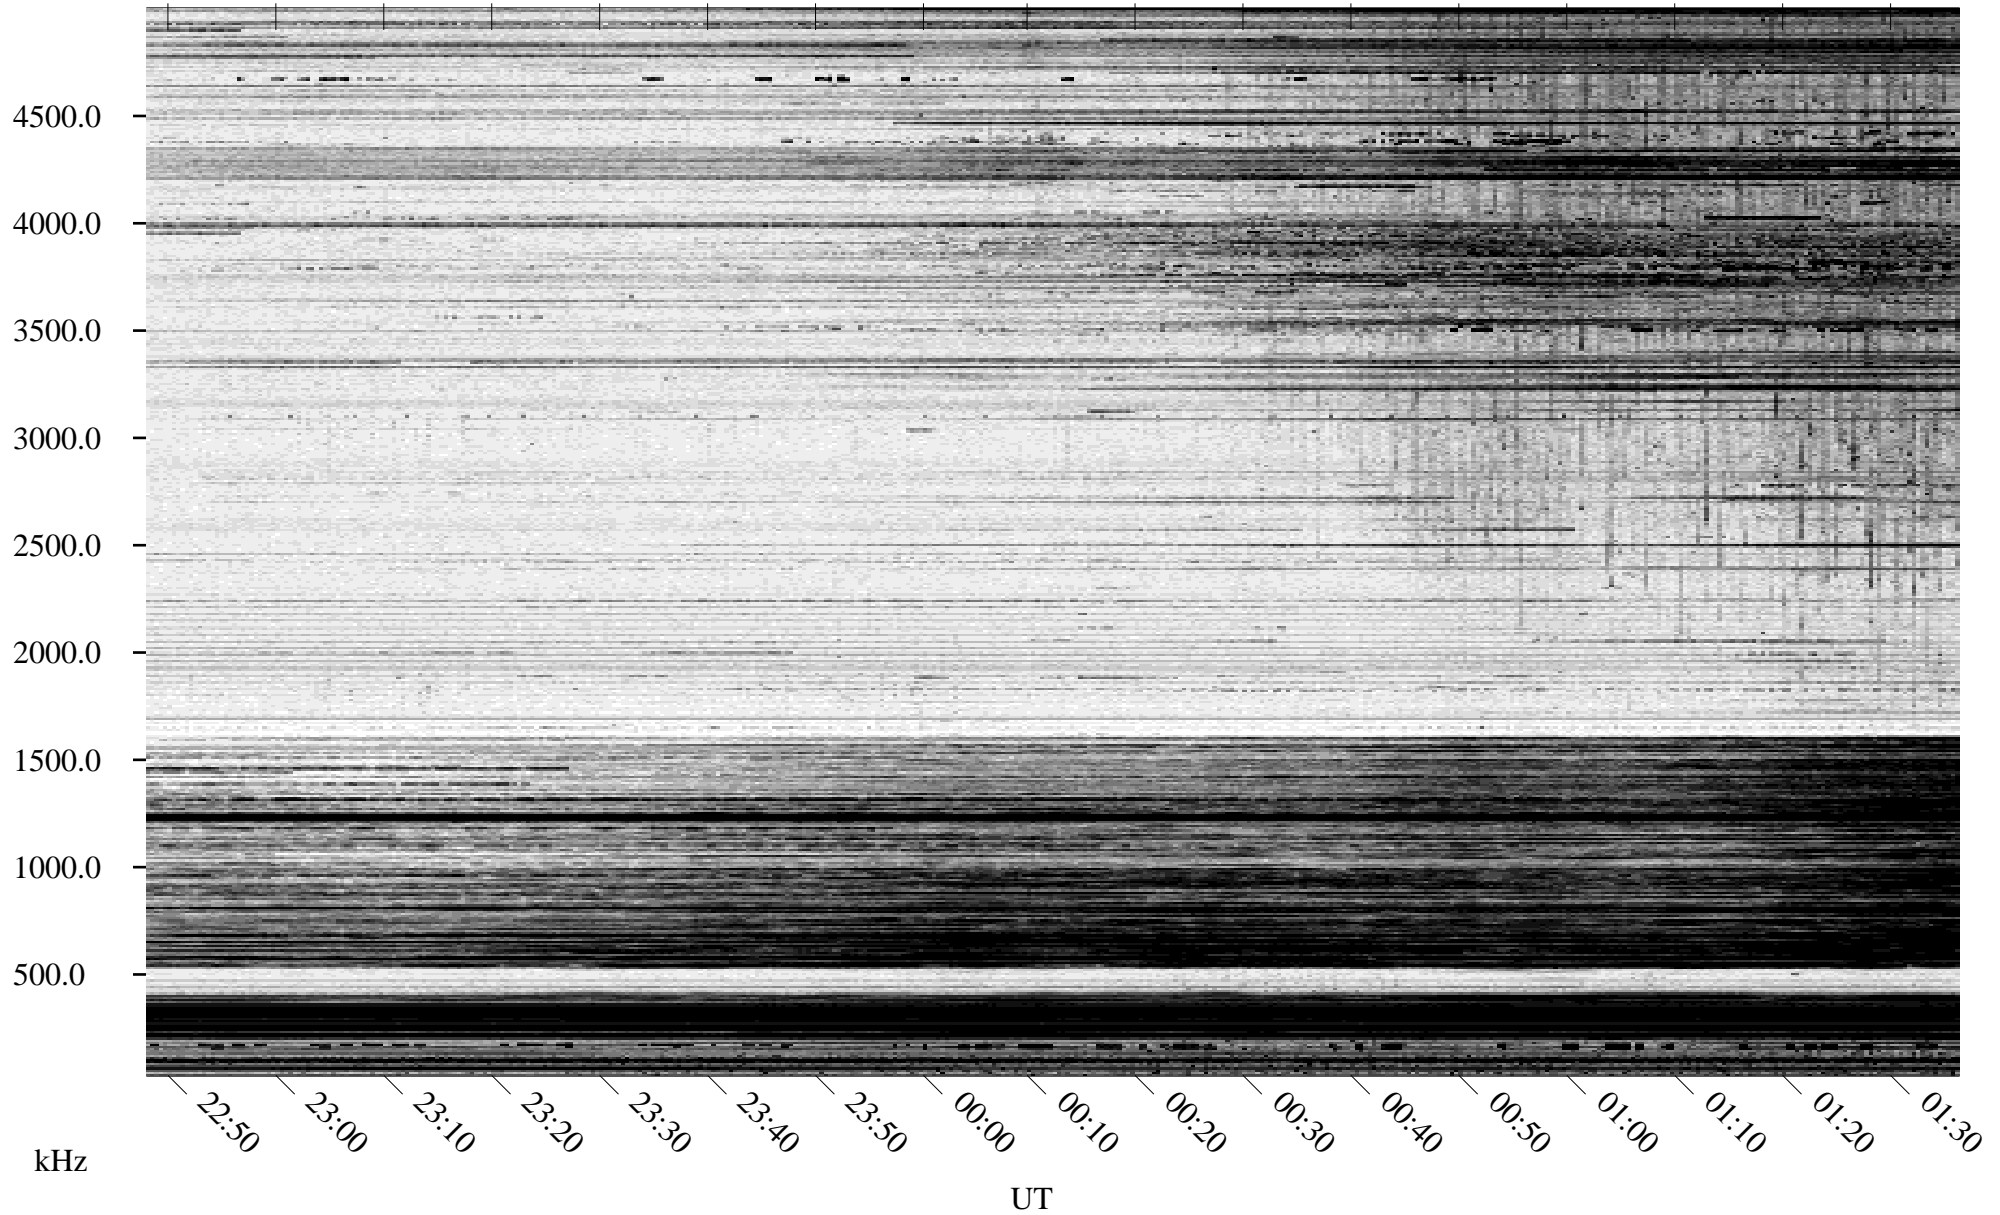

01/14/1995 Churchill, Manitoba

Linear Scale Black = 161 White = 15

ch95014l.r00m max_12

Page 1

01/14/1995 Churchill, Manitoba

Linear Scale Black = 161 White = 15

ch95014l.r00m max_12

Page 2

01/15/1995 Churchill, Manitoba

Linear Scale Black = 161 White = 15

ch95014l.r00m max_12

Page 3

01/15/1995 Churchill, Manitoba

Linear Scale Black = 161 White = 15

ch95014l.r00m max_12

Page 4

01/15/1995 Churchill, Manitoba

Linear Scale Black = 161 White = 15

ch95014l.r00m max_12

Page 5

01/15/1995 Churchill, Manitoba

Linear Scale Black = 161 White = 15

ch95014l.r00m max_12

Page 6

01/15/1995 Churchill, Manitoba

Linear Scale Black = 161 White = 15

ch95014l.r00m max_12

Page 7

01/15/1995 Churchill, Manitoba

Linear Scale Black = 161 White = 15

ch95014l.r00m max_12

Page 8