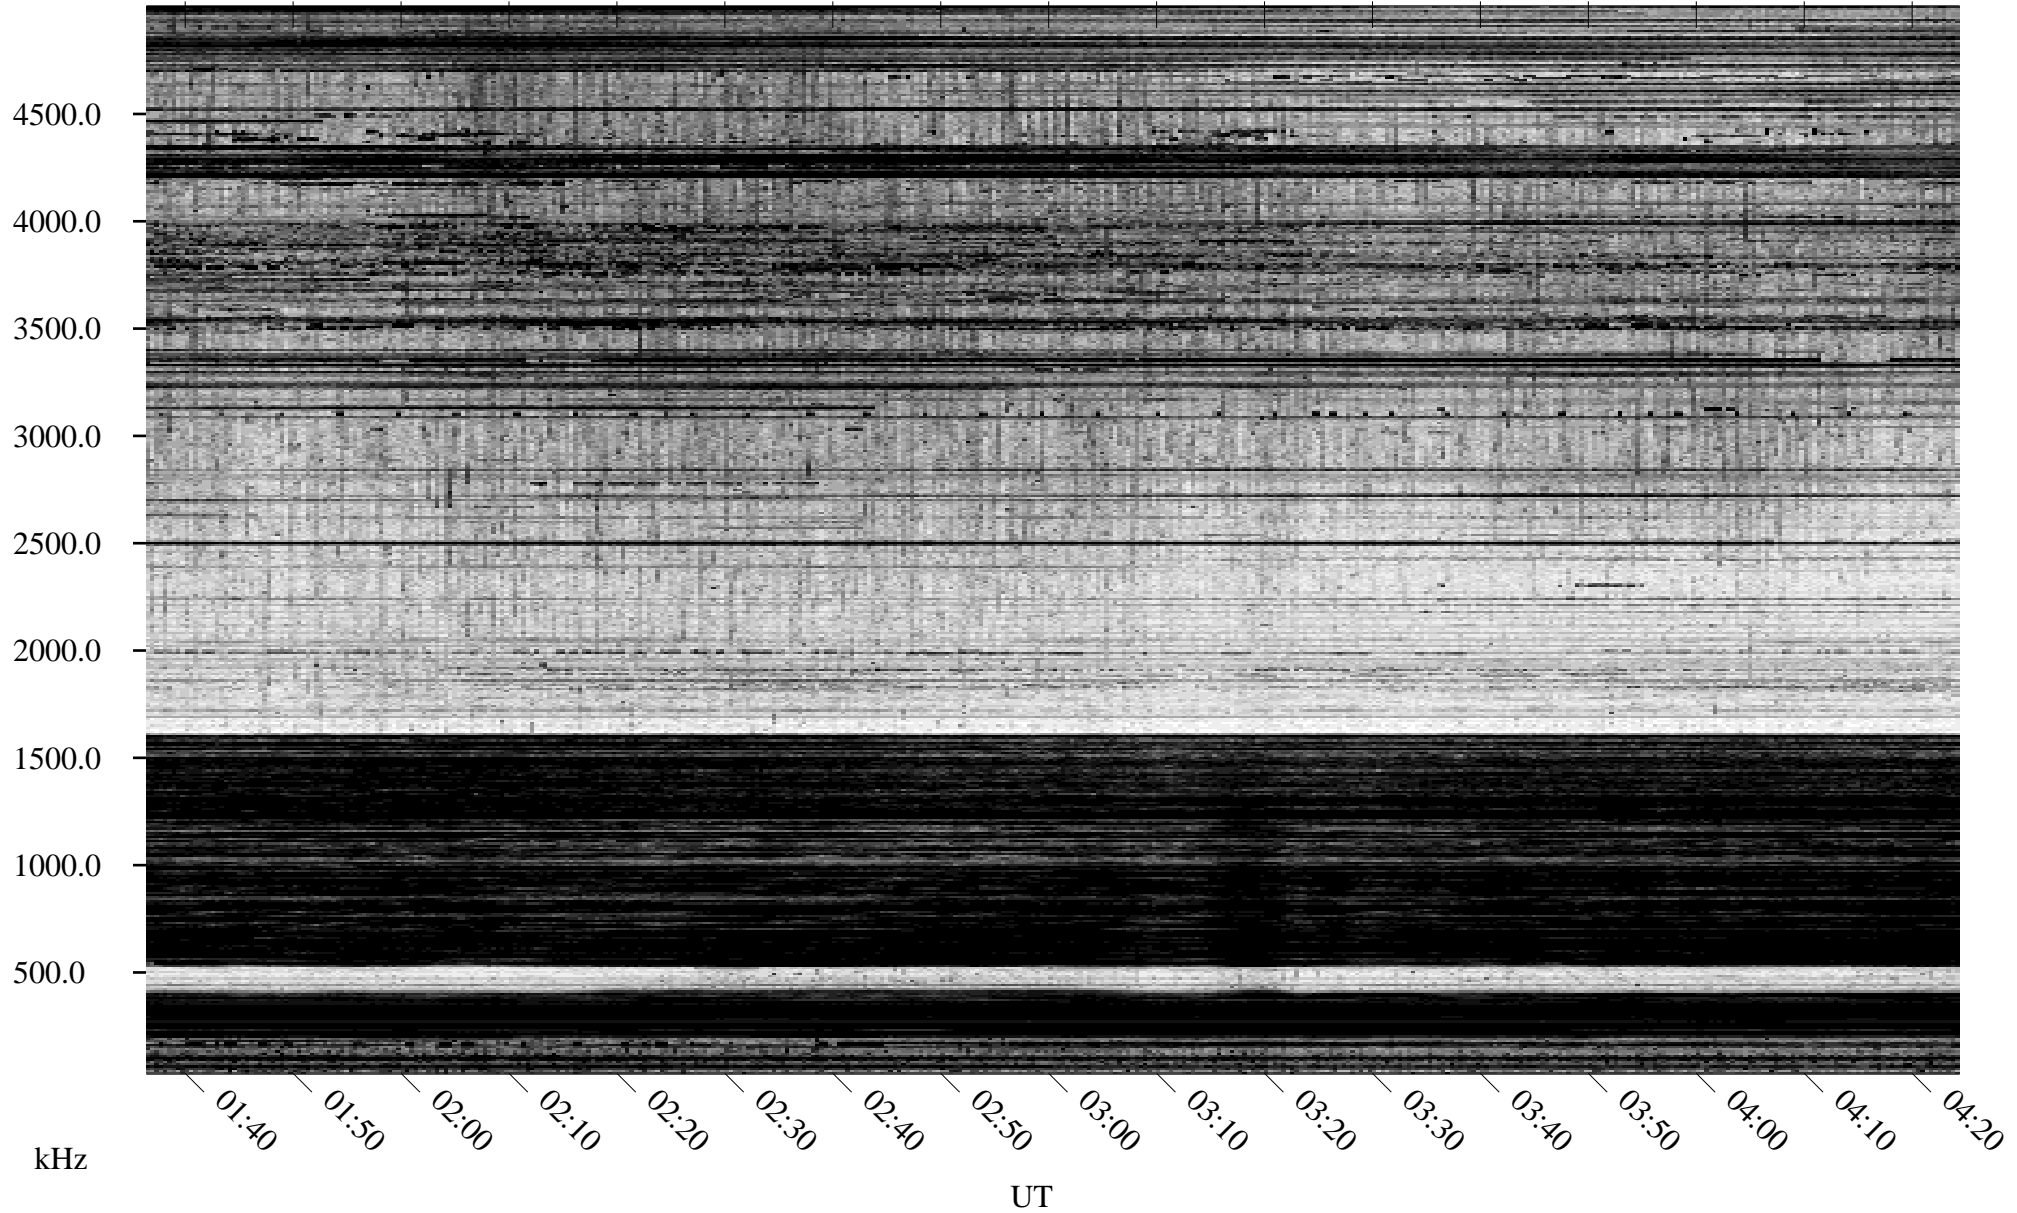

01/14/1995 Churchill, Manitoba

Linear Scale Black = 161 White = 15

ch95014l.r00m max_12

Page 1

01/14/1995 Churchill, Manitoba

Linear Scale Black = 161 White = 15

ch95014l.r00m max_12

Page 2

01/15/1995 Churchill, Manitoba

Linear Scale Black = 161 White = 15

ch95014l.r00m max_12

Page 3

01/15/1995 Churchill, Manitoba

Linear Scale Black = 161 White = 15

ch95014l.r00m max_12

Page 4

01/15/1995 Churchill, Manitoba

Linear Scale Black = 161 White = 15

ch95014l.r00m max_12

Page 5

01/15/1995 Churchill, Manitoba

Linear Scale Black = 161 White = 15

ch95014l.r00m max_12

Page 6

01/15/1995 Churchill, Manitoba

Linear Scale Black = 161 White = 15

ch95014l.r00m max_12

Page 7

01/15/1995 Churchill, Manitoba

Linear Scale Black = 161 White = 15

ch95014l.r00m max_12

Page 8