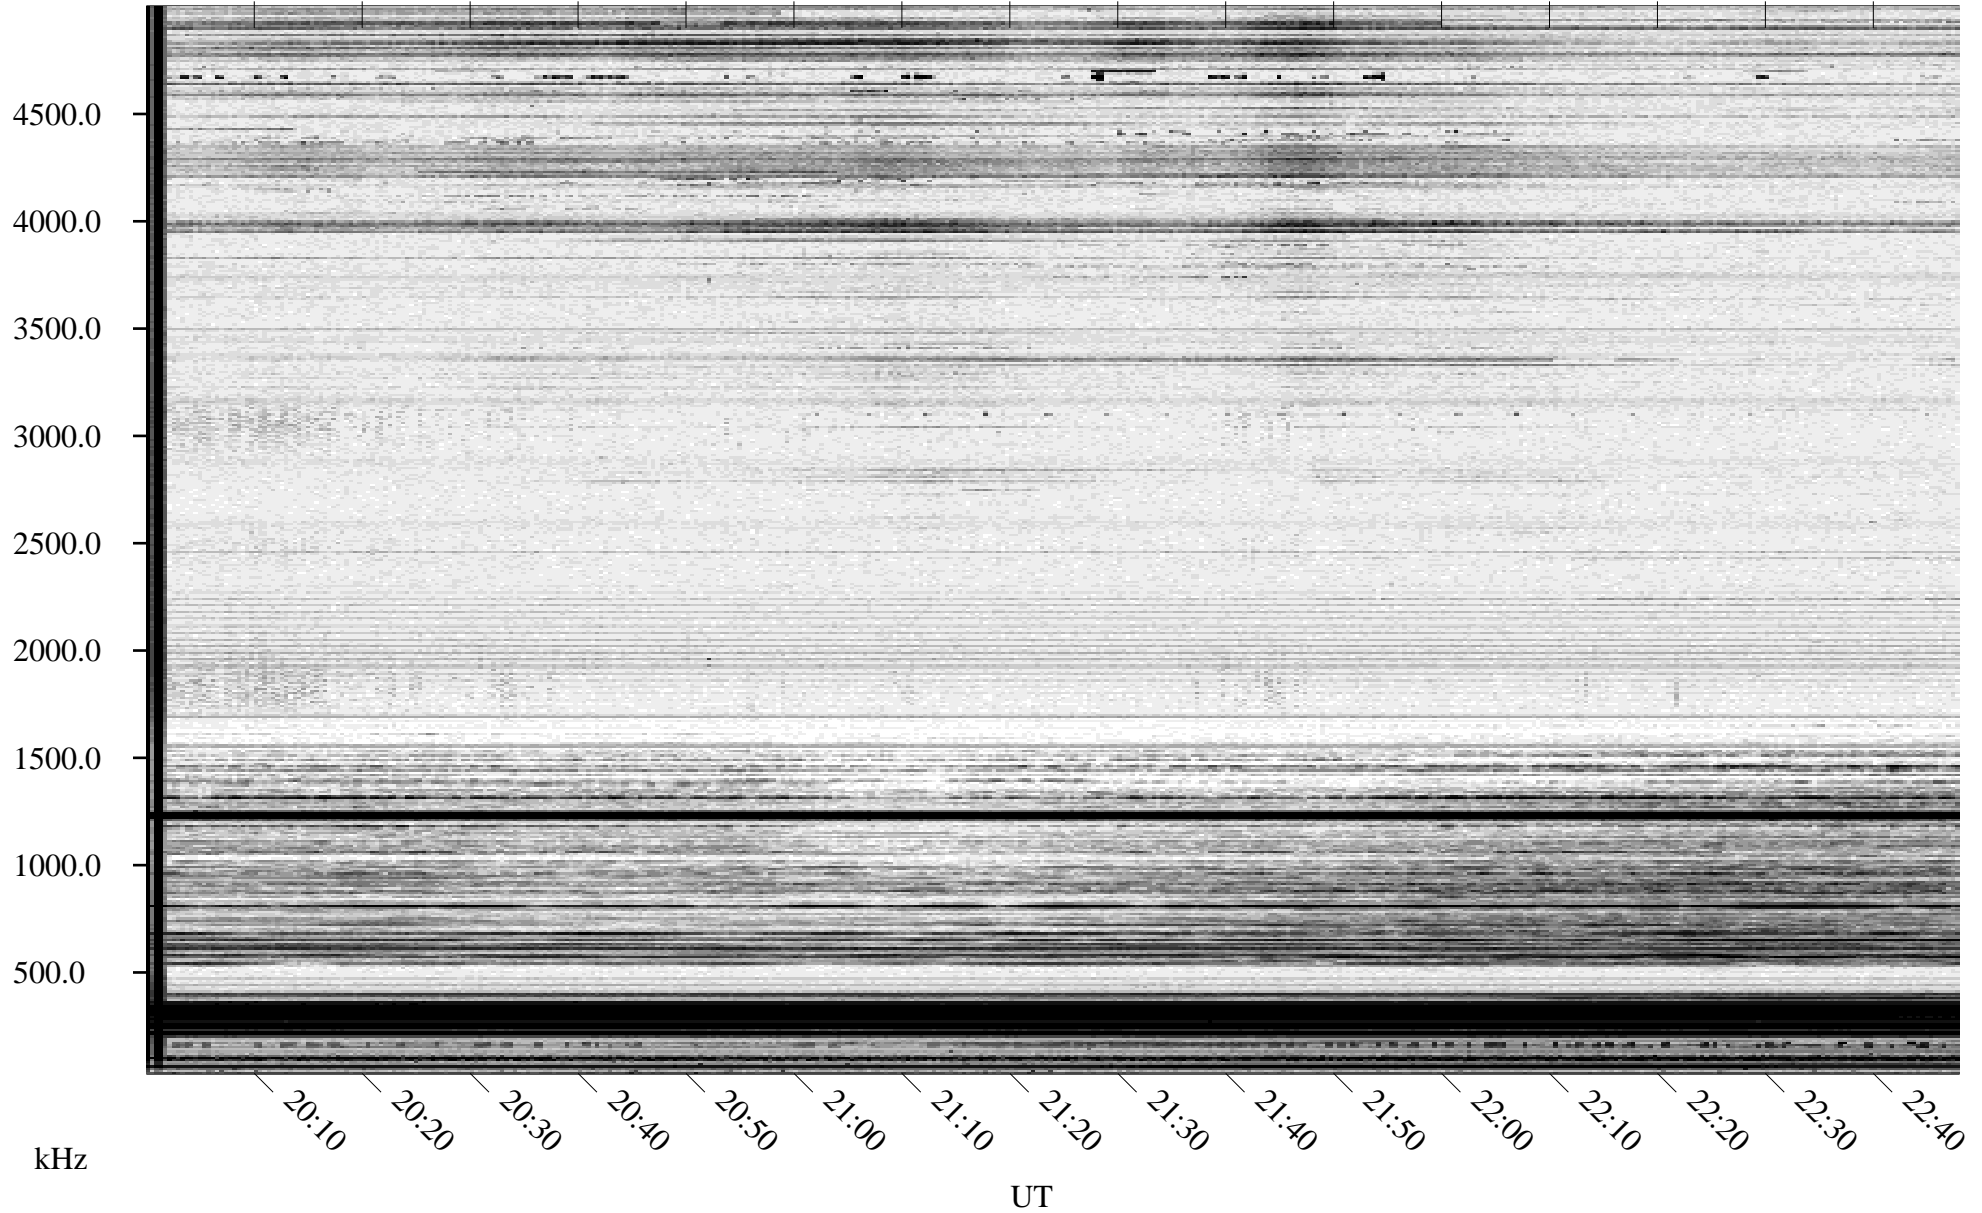

01/14/1995 Churchill, Manitoba

Linear Scale Black = 161 White = 15

ch95014l.r00m max_12

Page 1

01/14/1995 Churchill, Manitoba

Linear Scale Black = 161 White = 15

ch95014l.r00m max_12

Page 2

01/15/1995 Churchill, Manitoba

Linear Scale Black = 161 White = 15

ch95014l.r00m max_12

Page 3

01/15/1995 Churchill, Manitoba

Linear Scale Black = 161 White = 15

ch95014l.r00m max_12

Page 4

01/15/1995 Churchill, Manitoba

Linear Scale Black = 161 White = 15

ch95014l.r00m max_12

Page 5

01/15/1995 Churchill, Manitoba

Linear Scale Black = 161 White = 15

ch95014l.r00m max_12

Page 6

01/15/1995 Churchill, Manitoba

Linear Scale Black = 161 White = 15

ch95014l.r00m max_12

Page 7

01/15/1995 Churchill, Manitoba

Linear Scale Black = 161 White = 15

ch95014l.r00m max_12

Page 8