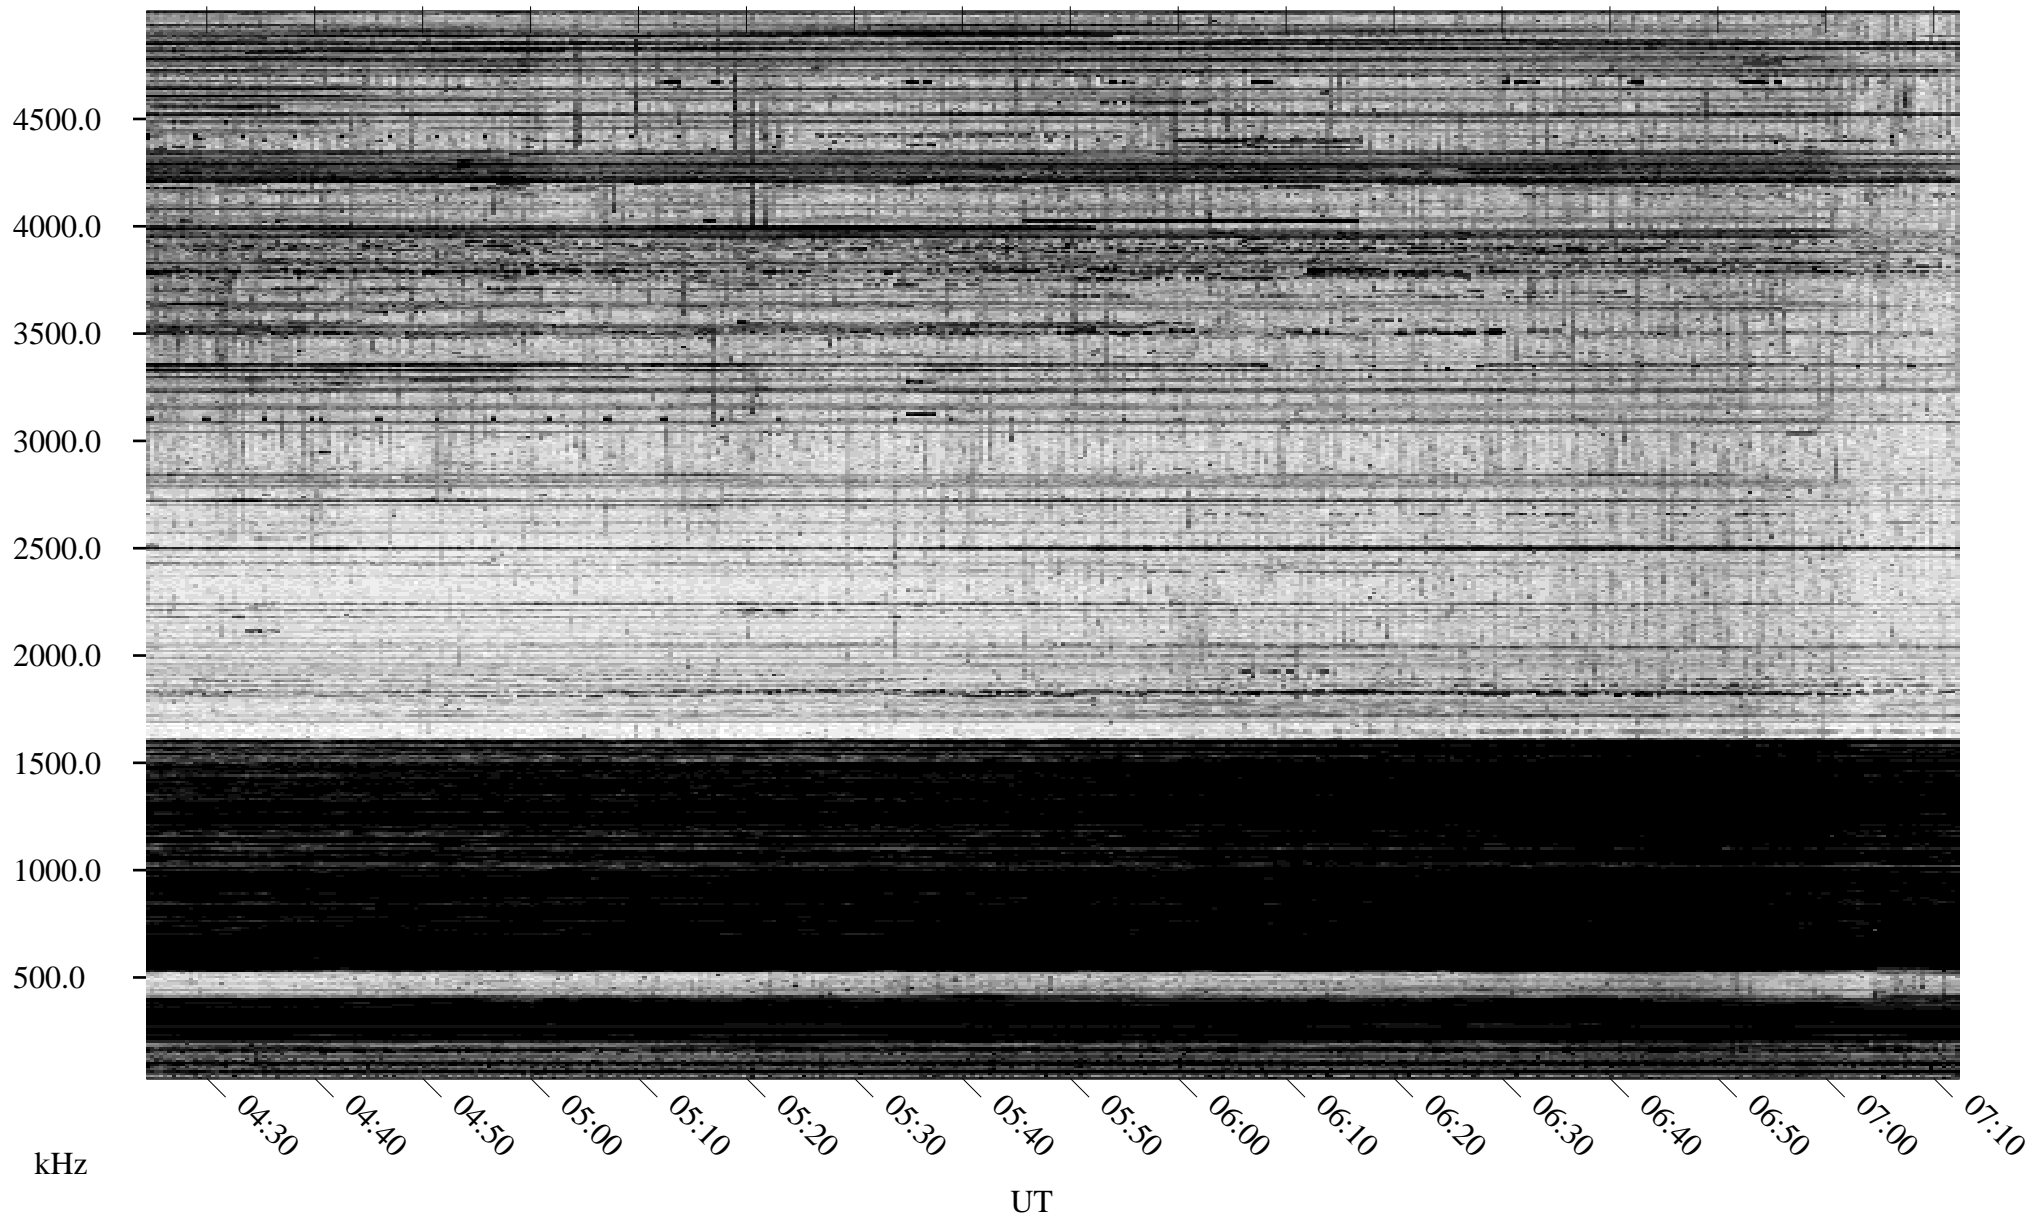

01/14/1995 Churchill, Manitoba

Linear Scale Black = 161 White = 15

ch95014l.r00m max_12

Page 1

01/14/1995 Churchill, Manitoba

Linear Scale Black = 161 White = 15

ch95014l.r00m max_12

Page 2

01/15/1995 Churchill, Manitoba

Linear Scale Black = 161 White = 15

ch95014l.r00m max_12

Page 3

01/15/1995 Churchill, Manitoba

Linear Scale Black = 161 White = 15

ch95014l.r00m max_12

Page 4

01/15/1995 Churchill, Manitoba

Linear Scale Black = 161 White = 15

ch95014l.r00m max_12

Page 5

01/15/1995 Churchill, Manitoba

Linear Scale Black = 161 White = 15

ch95014l.r00m max_12

Page 6

01/15/1995 Churchill, Manitoba

Linear Scale Black = 161 White = 15

ch95014l.r00m max_12

Page 7

01/15/1995 Churchill, Manitoba

Linear Scale Black = 161 White = 15

ch95014l.r00m max_12

Page 8