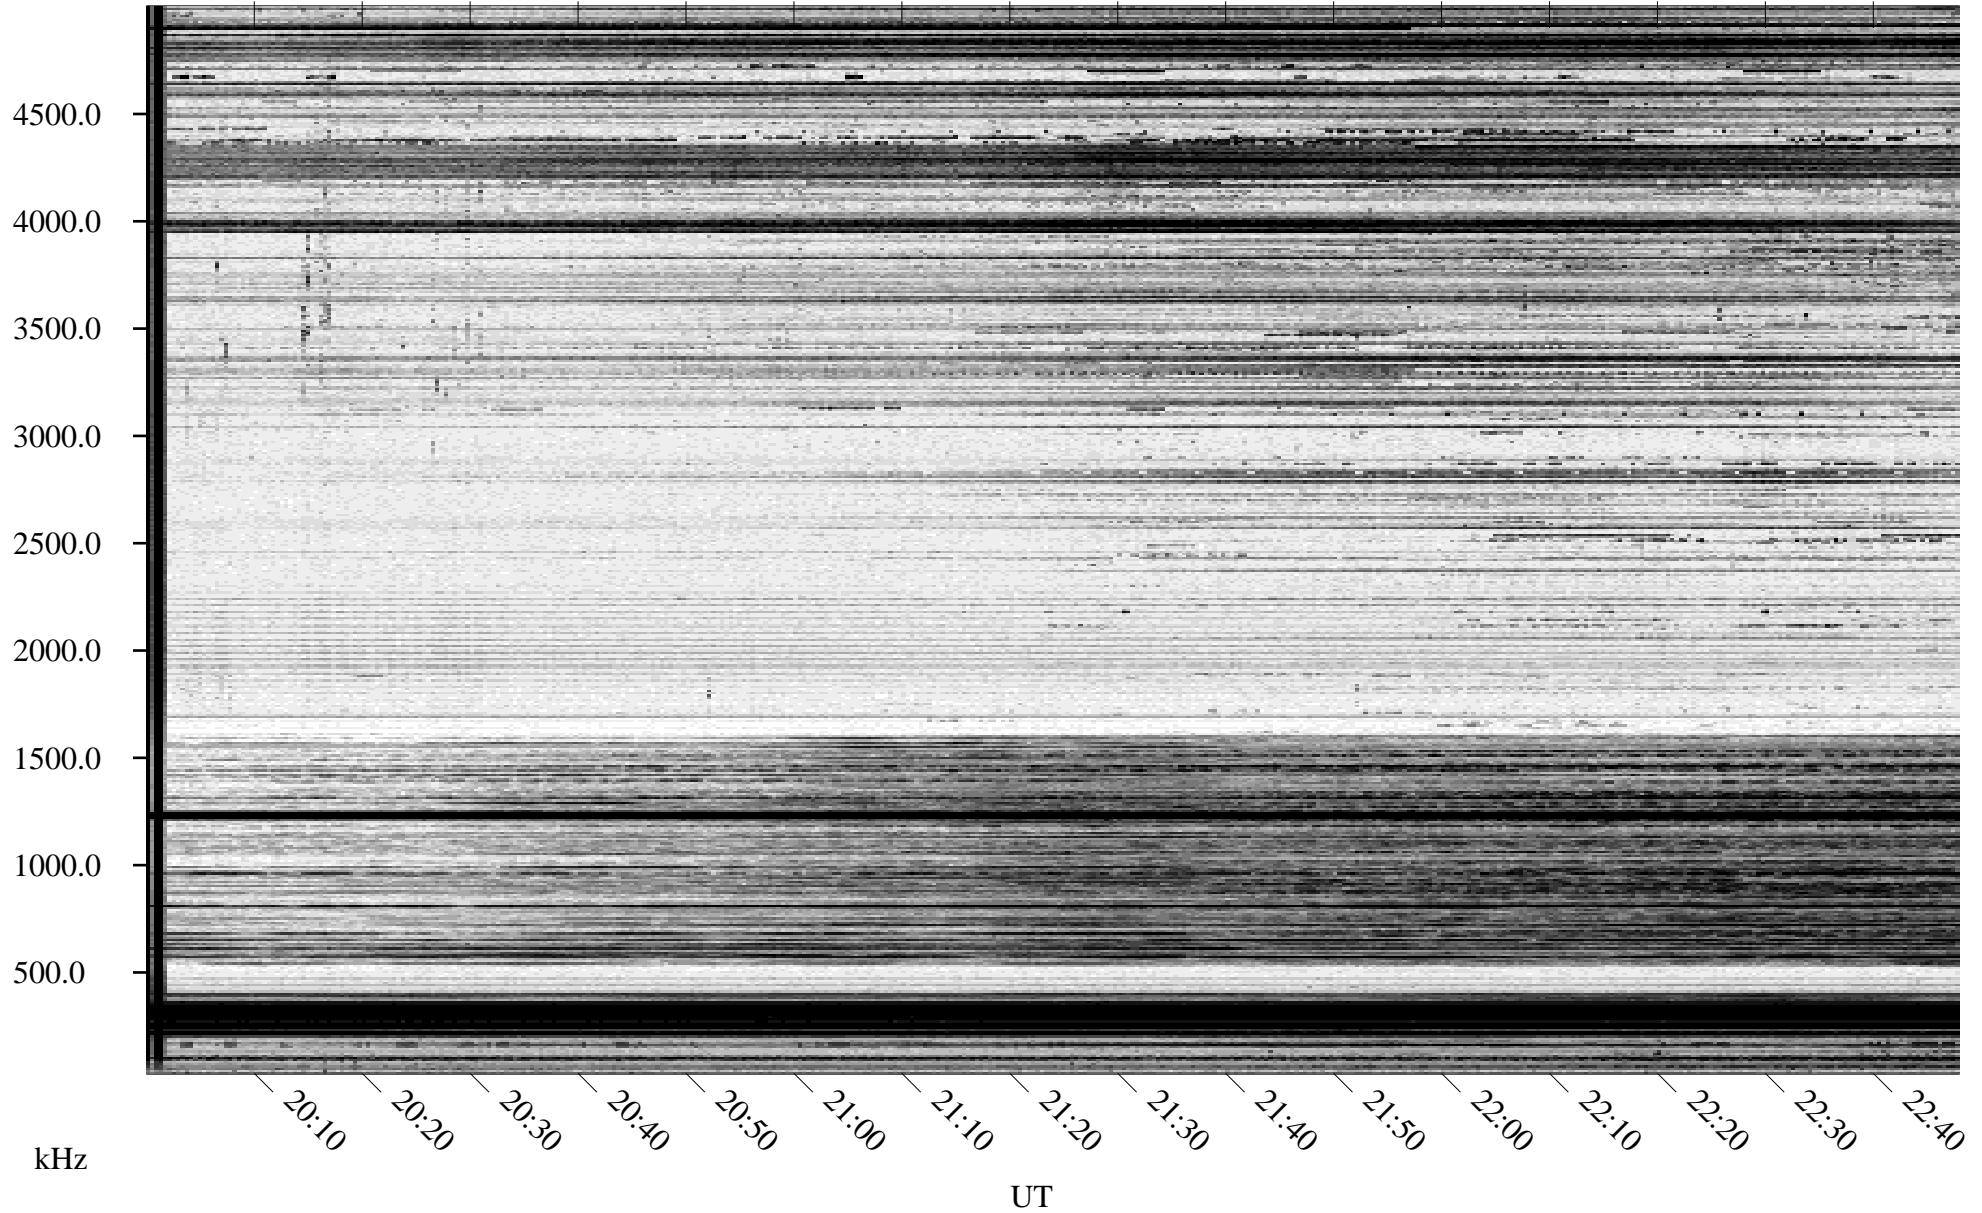

01/15/1995 Churchill, Manitoba

Linear Scale Black = 161 White = 15

ch95015l.r00m max_12

Page 1

01/15/1995 Churchill, Manitoba

Linear Scale Black = 161 White = 15

ch95015l.r00m max_12

Page 2

01/16/1995 Churchill, Manitoba

Linear Scale Black = 161 White = 15

ch95015l.r00m max_12

Page 3

01/16/1995 Churchill, Manitoba

Linear Scale Black = 161 White = 15

ch950151.r00m max_12

Page 4

01/16/1995 Churchill, Manitoba

Linear Scale Black = 161 White = 15

ch950151.r00m max_12

Page 5

01/16/1995 Churchill, Manitoba

Linear Scale Black = 161 White = 15

ch950151.r00m max_12

Page 6

01/16/1995 Churchill, Manitoba

Linear Scale Black = 161 White = 15

ch950151.r00m max_12

Page 7

01/16/1995 Churchill, Manitoba

Linear Scale Black = 161 White = 15

ch950151.r00m max_12

Page 8