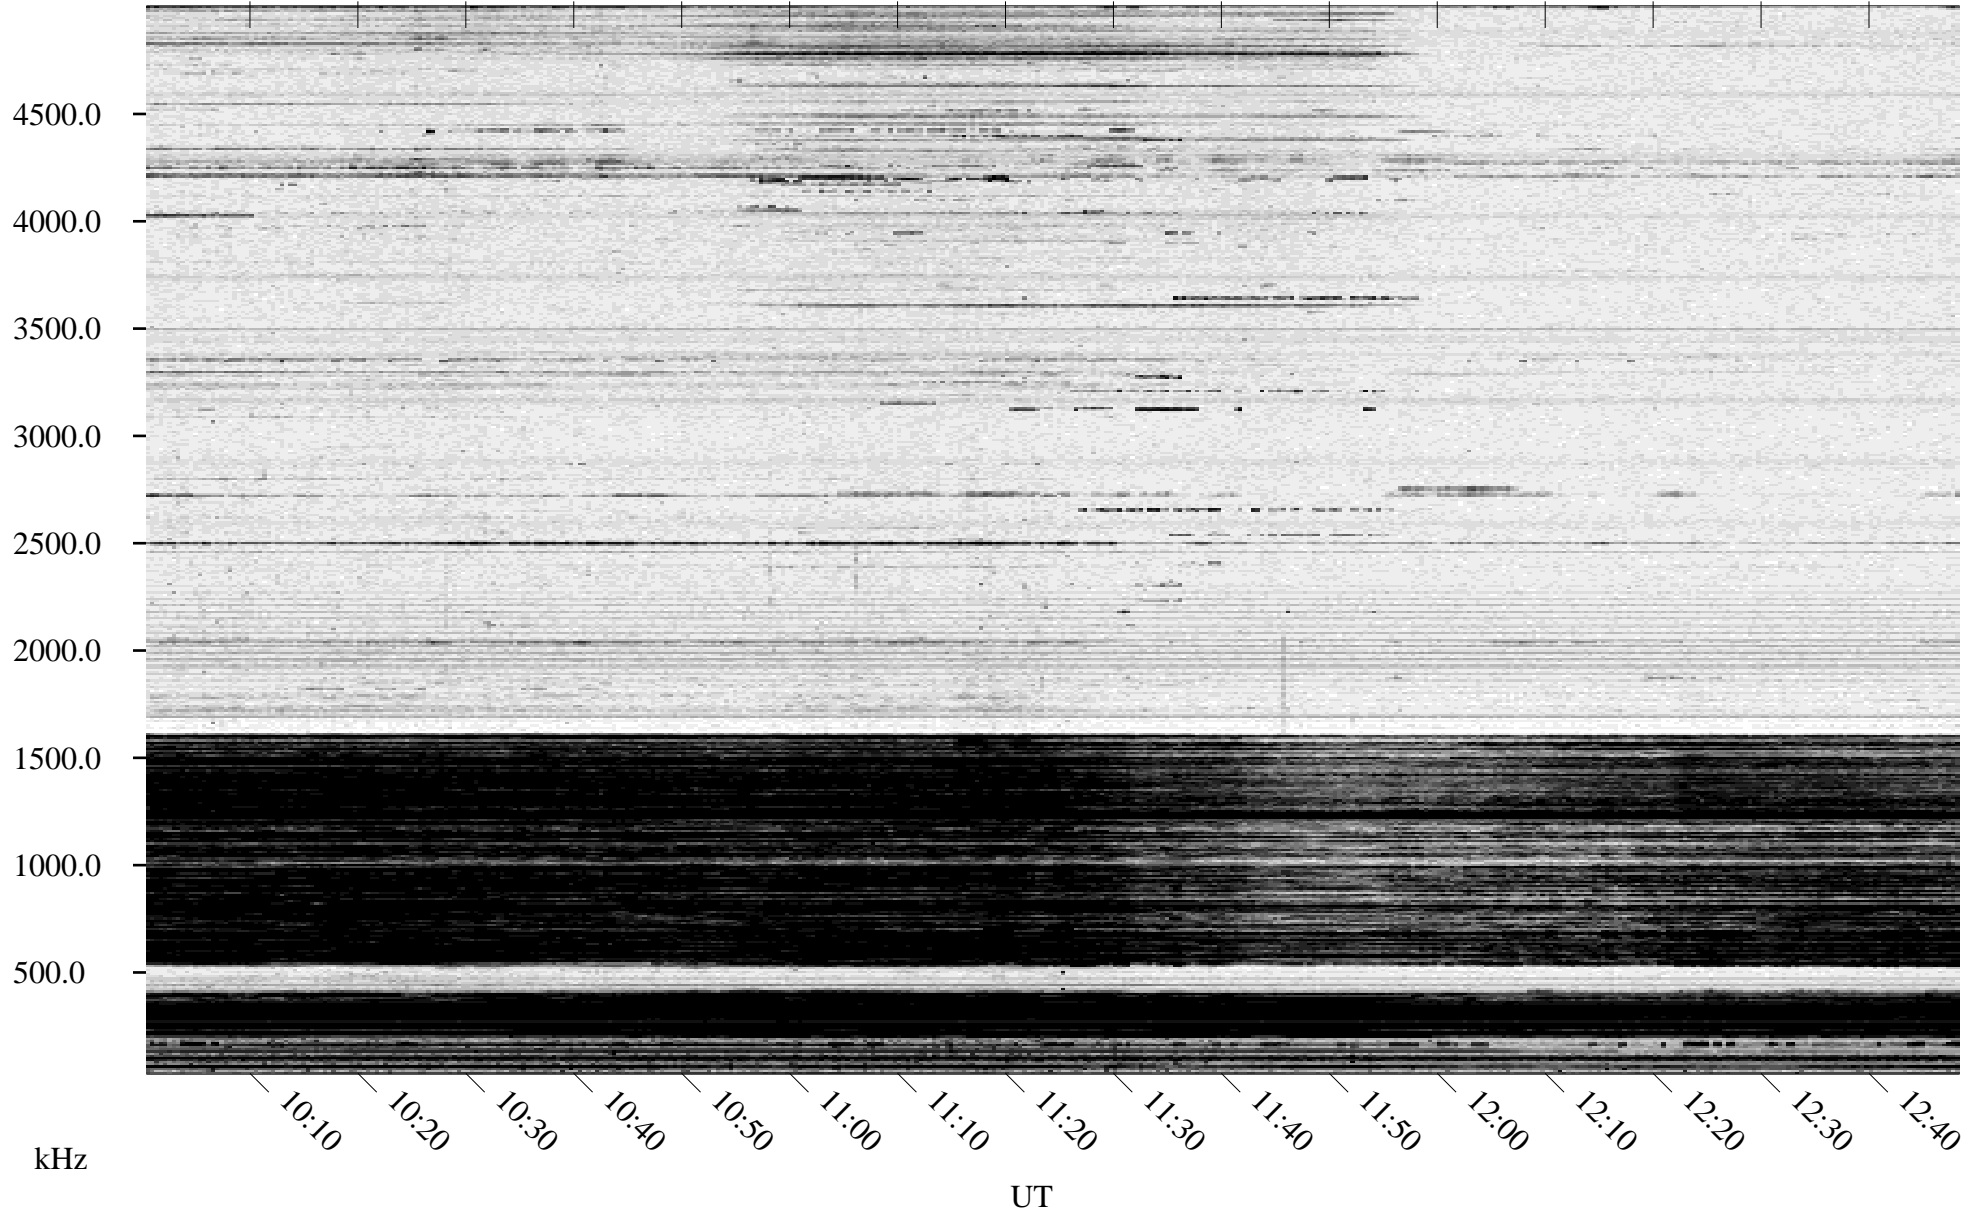

01/15/1995 Churchill, Manitoba

Linear Scale Black = 161 White = 15

ch95015l.r00m max_12

Page 1

01/15/1995 Churchill, Manitoba

Linear Scale Black = 161 White = 15

ch95015l.r00m max_12

Page 2

01/16/1995 Churchill, Manitoba

Linear Scale Black = 161 White = 15

ch95015l.r00m max_12

Page 3

01/16/1995 Churchill, Manitoba

Linear Scale Black = 161 White = 15

ch950151.r00m max_12

Page 4

01/16/1995 Churchill, Manitoba

Linear Scale Black = 161 White = 15

ch950151.r00m max_12

Page 5

01/16/1995 Churchill, Manitoba

Linear Scale Black = 161 White = 15

ch950151.r00m max_12

Page 6

01/16/1995 Churchill, Manitoba

Linear Scale Black = 161 White = 15

ch950151.r00m max_12

Page 7

01/16/1995 Churchill, Manitoba

Linear Scale Black = 161 White = 15

ch950151.r00m max_12

Page 8