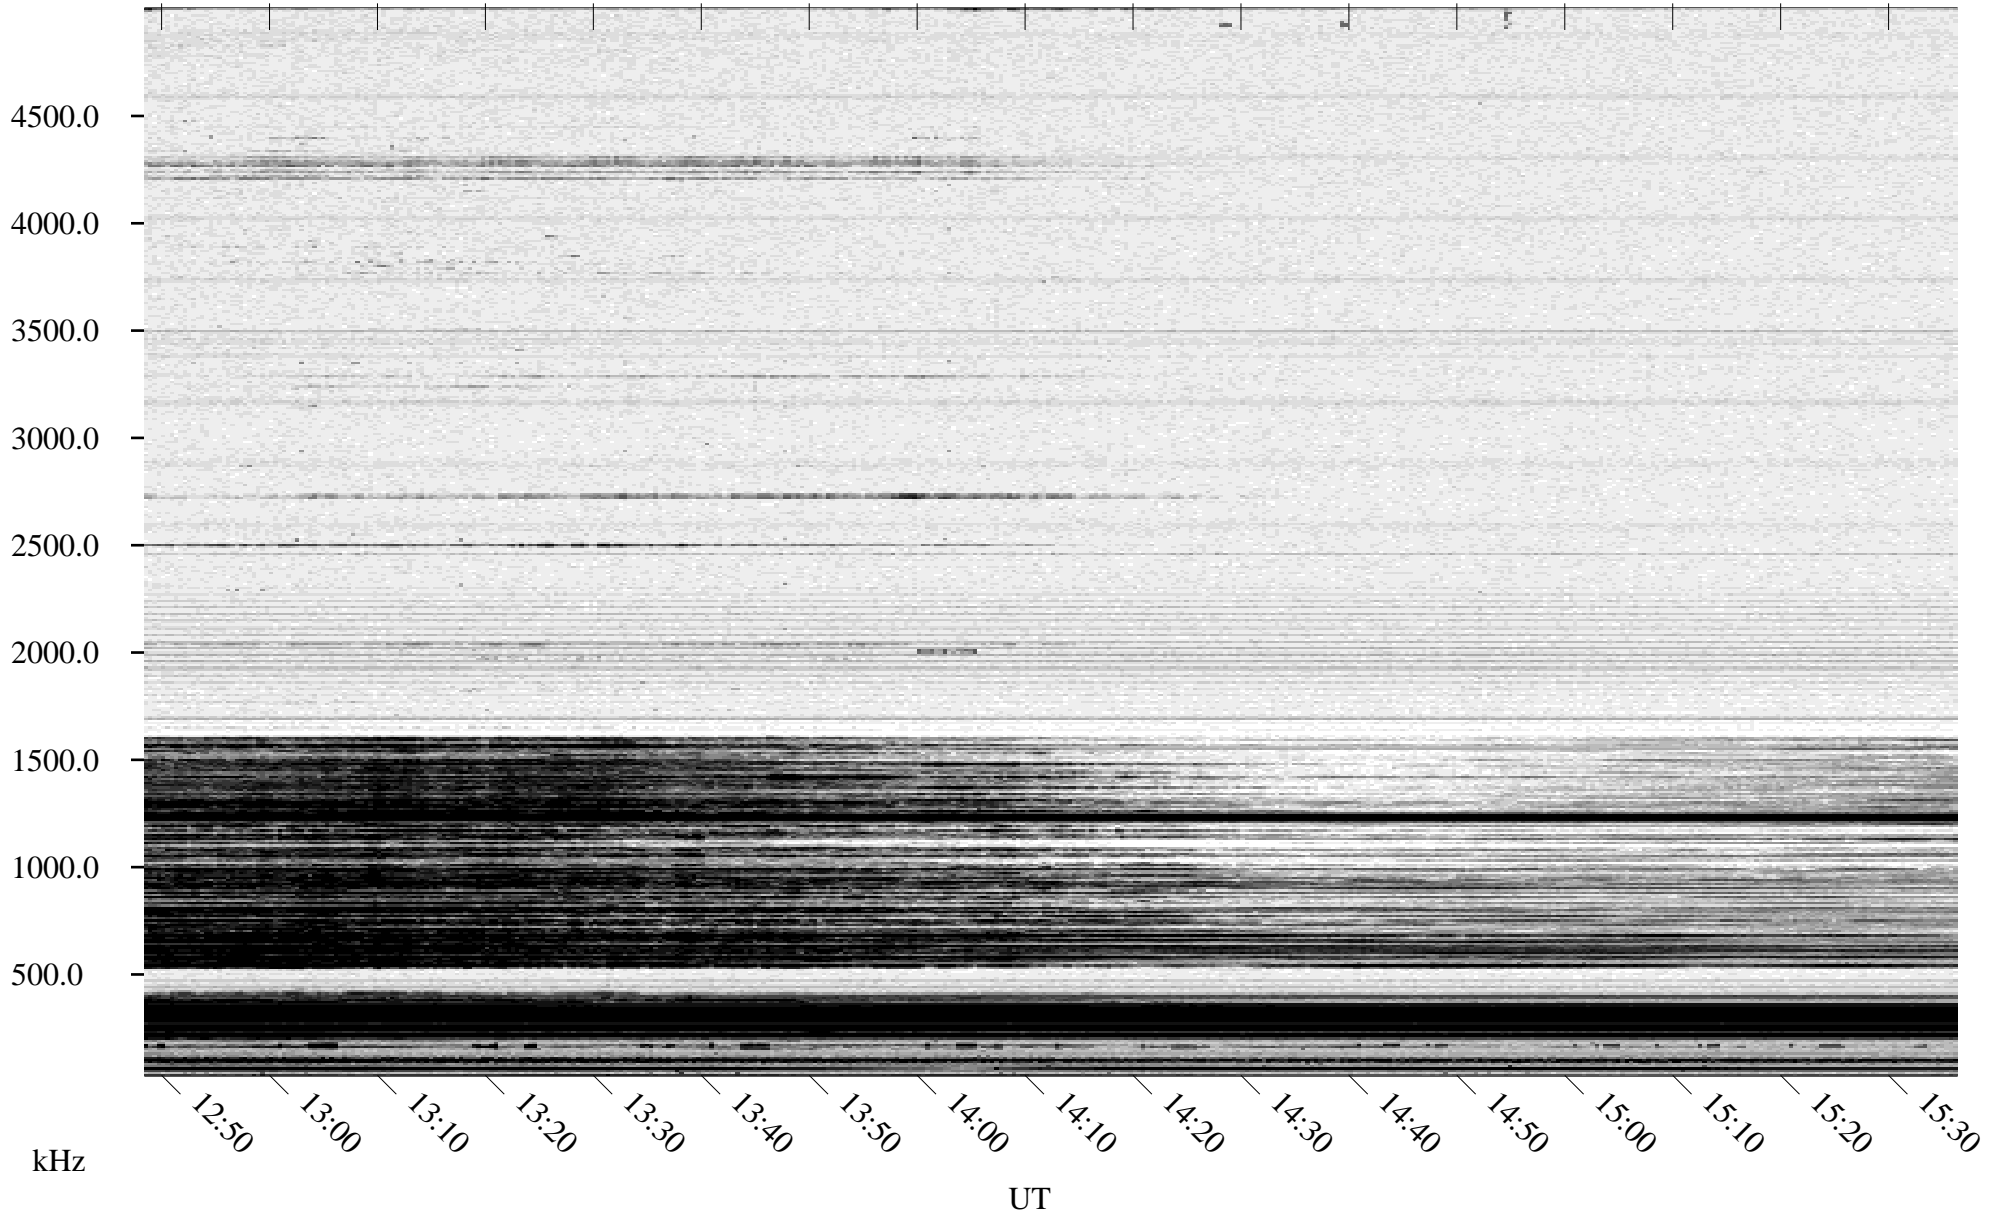

01/15/1995 Churchill, Manitoba

Linear Scale Black = 161 White = 15

ch95015l.r00m max_12

Page 1

01/15/1995 Churchill, Manitoba

Linear Scale Black = 161 White = 15

ch95015l.r00m max_12

Page 2

01/16/1995 Churchill, Manitoba

Linear Scale Black = 161 White = 15

ch95015l.r00m max_12

Page 3

01/16/1995 Churchill, Manitoba

Linear Scale Black = 161 White = 15

ch950151.r00m max_12

Page 4

01/16/1995 Churchill, Manitoba

Linear Scale Black = 161 White = 15

ch950151.r00m max_12

Page 5

01/16/1995 Churchill, Manitoba

Linear Scale Black = 161 White = 15

ch950151.r00m max_12

Page 6

01/16/1995 Churchill, Manitoba

Linear Scale Black = 161 White = 15

ch950151.r00m max_12

Page 7

01/16/1995 Churchill, Manitoba

Linear Scale Black = 161 White = 15

ch950151.r00m max_12

Page 8