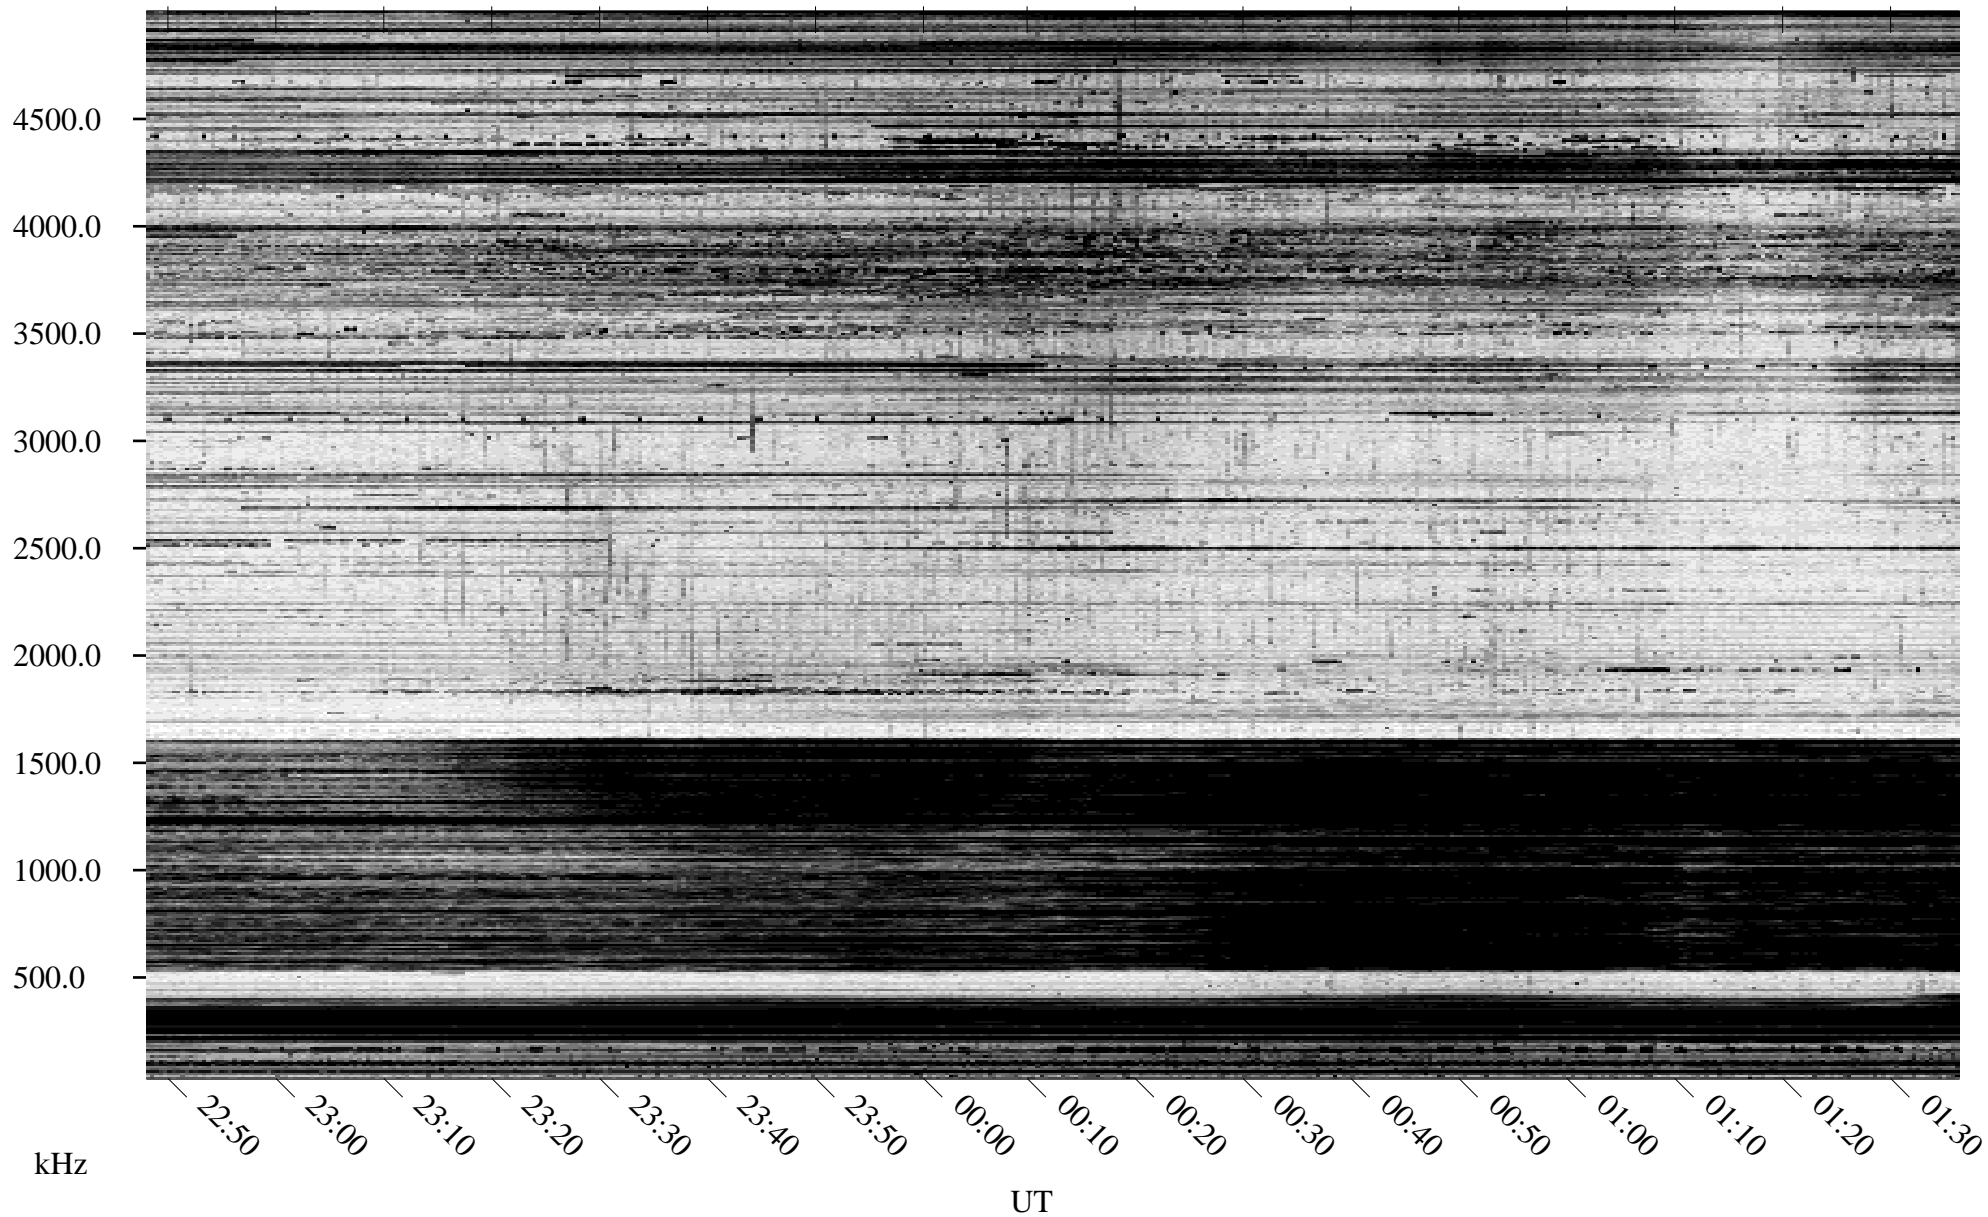

01/15/1995 Churchill, Manitoba

Linear Scale Black = 161 White = 15

ch95015l.r00m max_12

Page 1

01/15/1995 Churchill, Manitoba

Linear Scale Black = 161 White = 15

ch95015l.r00m max_12

Page 2

01/16/1995 Churchill, Manitoba

Linear Scale Black = 161 White = 15

ch95015l.r00m max_12

Page 3

01/16/1995 Churchill, Manitoba

Linear Scale Black = 161 White = 15

ch950151.r00m max_12

Page 4

01/16/1995 Churchill, Manitoba

Linear Scale Black = 161 White = 15

ch950151.r00m max_12

Page 5

01/16/1995 Churchill, Manitoba

Linear Scale Black = 161 White = 15

ch950151.r00m max_12

Page 6

01/16/1995 Churchill, Manitoba

Linear Scale Black = 161 White = 15

ch950151.r00m max_12

Page 7

01/16/1995 Churchill, Manitoba

Linear Scale Black = 161 White = 15

ch950151.r00m max_12

Page 8