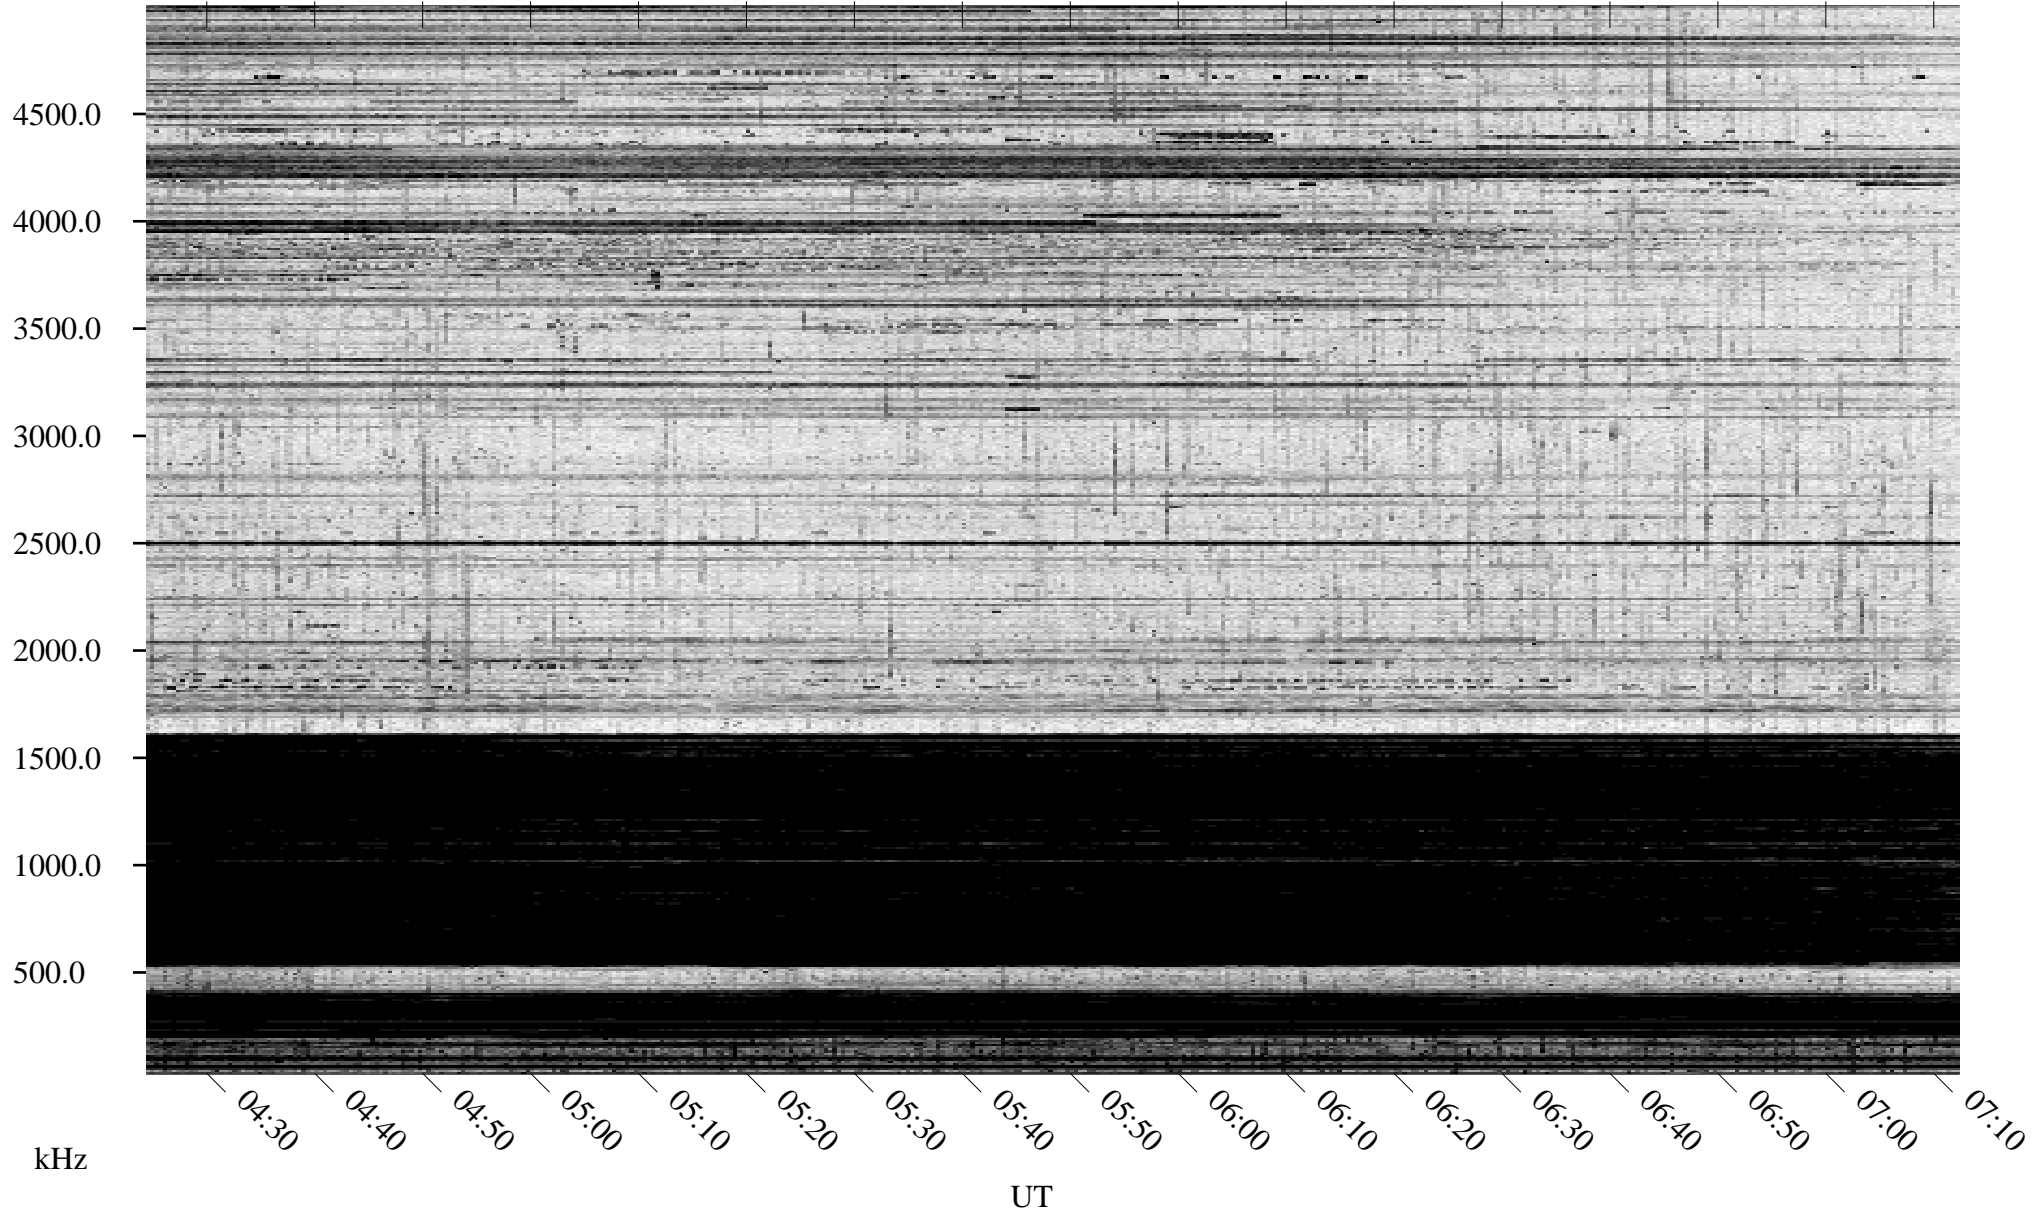

01/15/1995 Churchill, Manitoba

Linear Scale Black = 161 White = 15

ch95015l.r00m max_12

Page 1

01/15/1995 Churchill, Manitoba

Linear Scale Black = 161 White = 15

ch95015l.r00m max_12

Page 2

01/16/1995 Churchill, Manitoba

Linear Scale Black = 161 White = 15

ch95015l.r00m max_12

Page 3

01/16/1995 Churchill, Manitoba

Linear Scale Black = 161 White = 15

ch950151.r00m max_12

Page 4

01/16/1995 Churchill, Manitoba

Linear Scale Black = 161 White = 15

ch950151.r00m max_12

Page 5

01/16/1995 Churchill, Manitoba

Linear Scale Black = 161 White = 15

ch950151.r00m max_12

Page 6

01/16/1995 Churchill, Manitoba

Linear Scale Black = 161 White = 15

ch950151.r00m max_12

Page 7

01/16/1995 Churchill, Manitoba

Linear Scale Black = 161 White = 15

ch950151.r00m max_12

Page 8