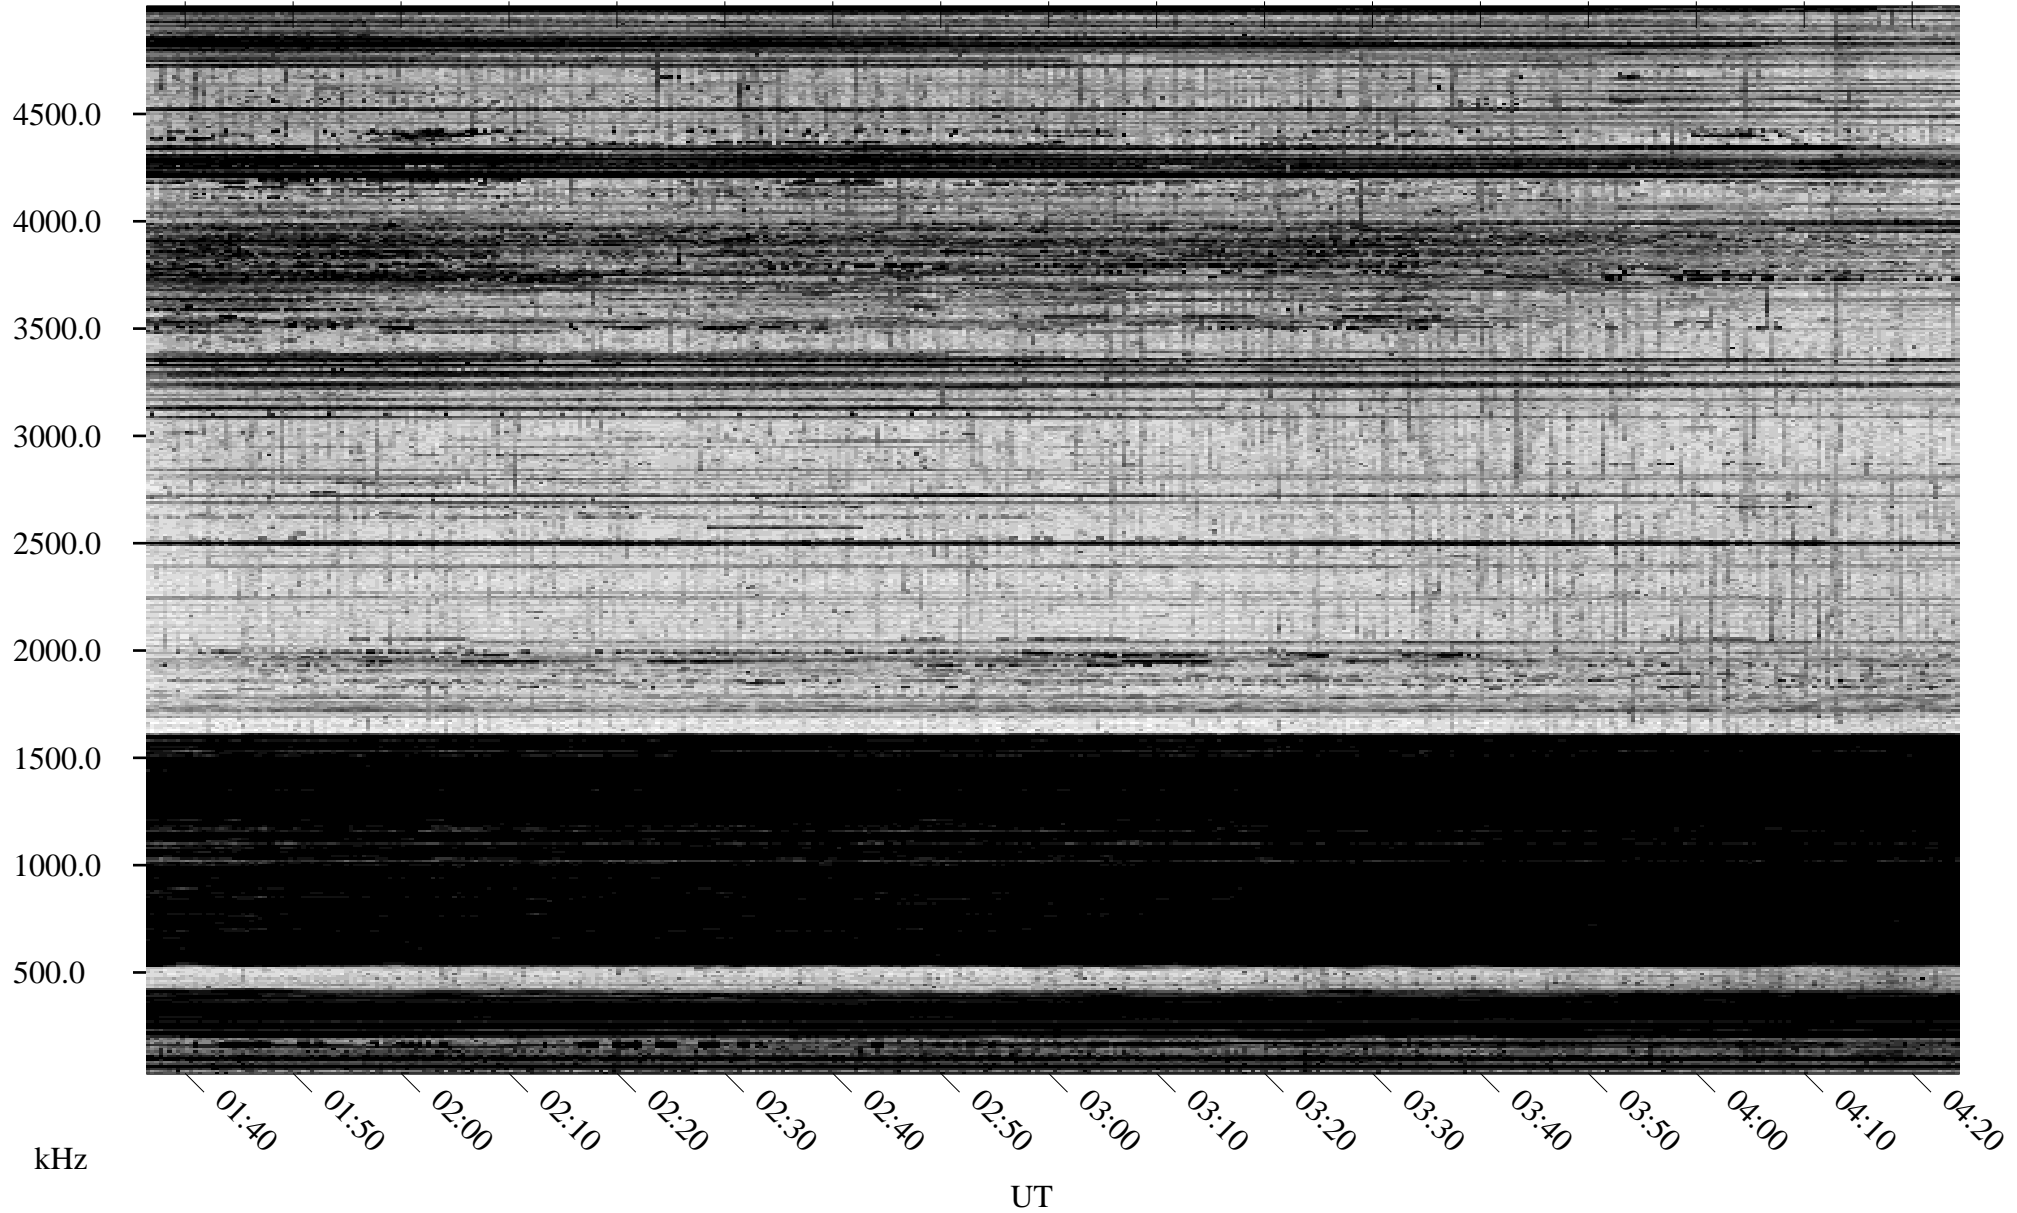

01/15/1995 Churchill, Manitoba

Linear Scale Black = 161 White = 15

ch95015l.r00m max_12

Page 1

01/15/1995 Churchill, Manitoba

Linear Scale Black = 161 White = 15

ch95015l.r00m max_12

Page 2

01/16/1995 Churchill, Manitoba

Linear Scale Black = 161 White = 15

ch95015l.r00m max_12

Page 3

01/16/1995 Churchill, Manitoba

Linear Scale Black = 161 White = 15

ch950151.r00m max_12

Page 4

01/16/1995 Churchill, Manitoba

Linear Scale Black = 161 White = 15

ch950151.r00m max_12

Page 5

01/16/1995 Churchill, Manitoba

Linear Scale Black = 161 White = 15

ch950151.r00m max_12

Page 6

01/16/1995 Churchill, Manitoba

Linear Scale Black = 161 White = 15

ch950151.r00m max_12

Page 7

01/16/1995 Churchill, Manitoba

Linear Scale Black = 161 White = 15

ch950151.r00m max_12

Page 8