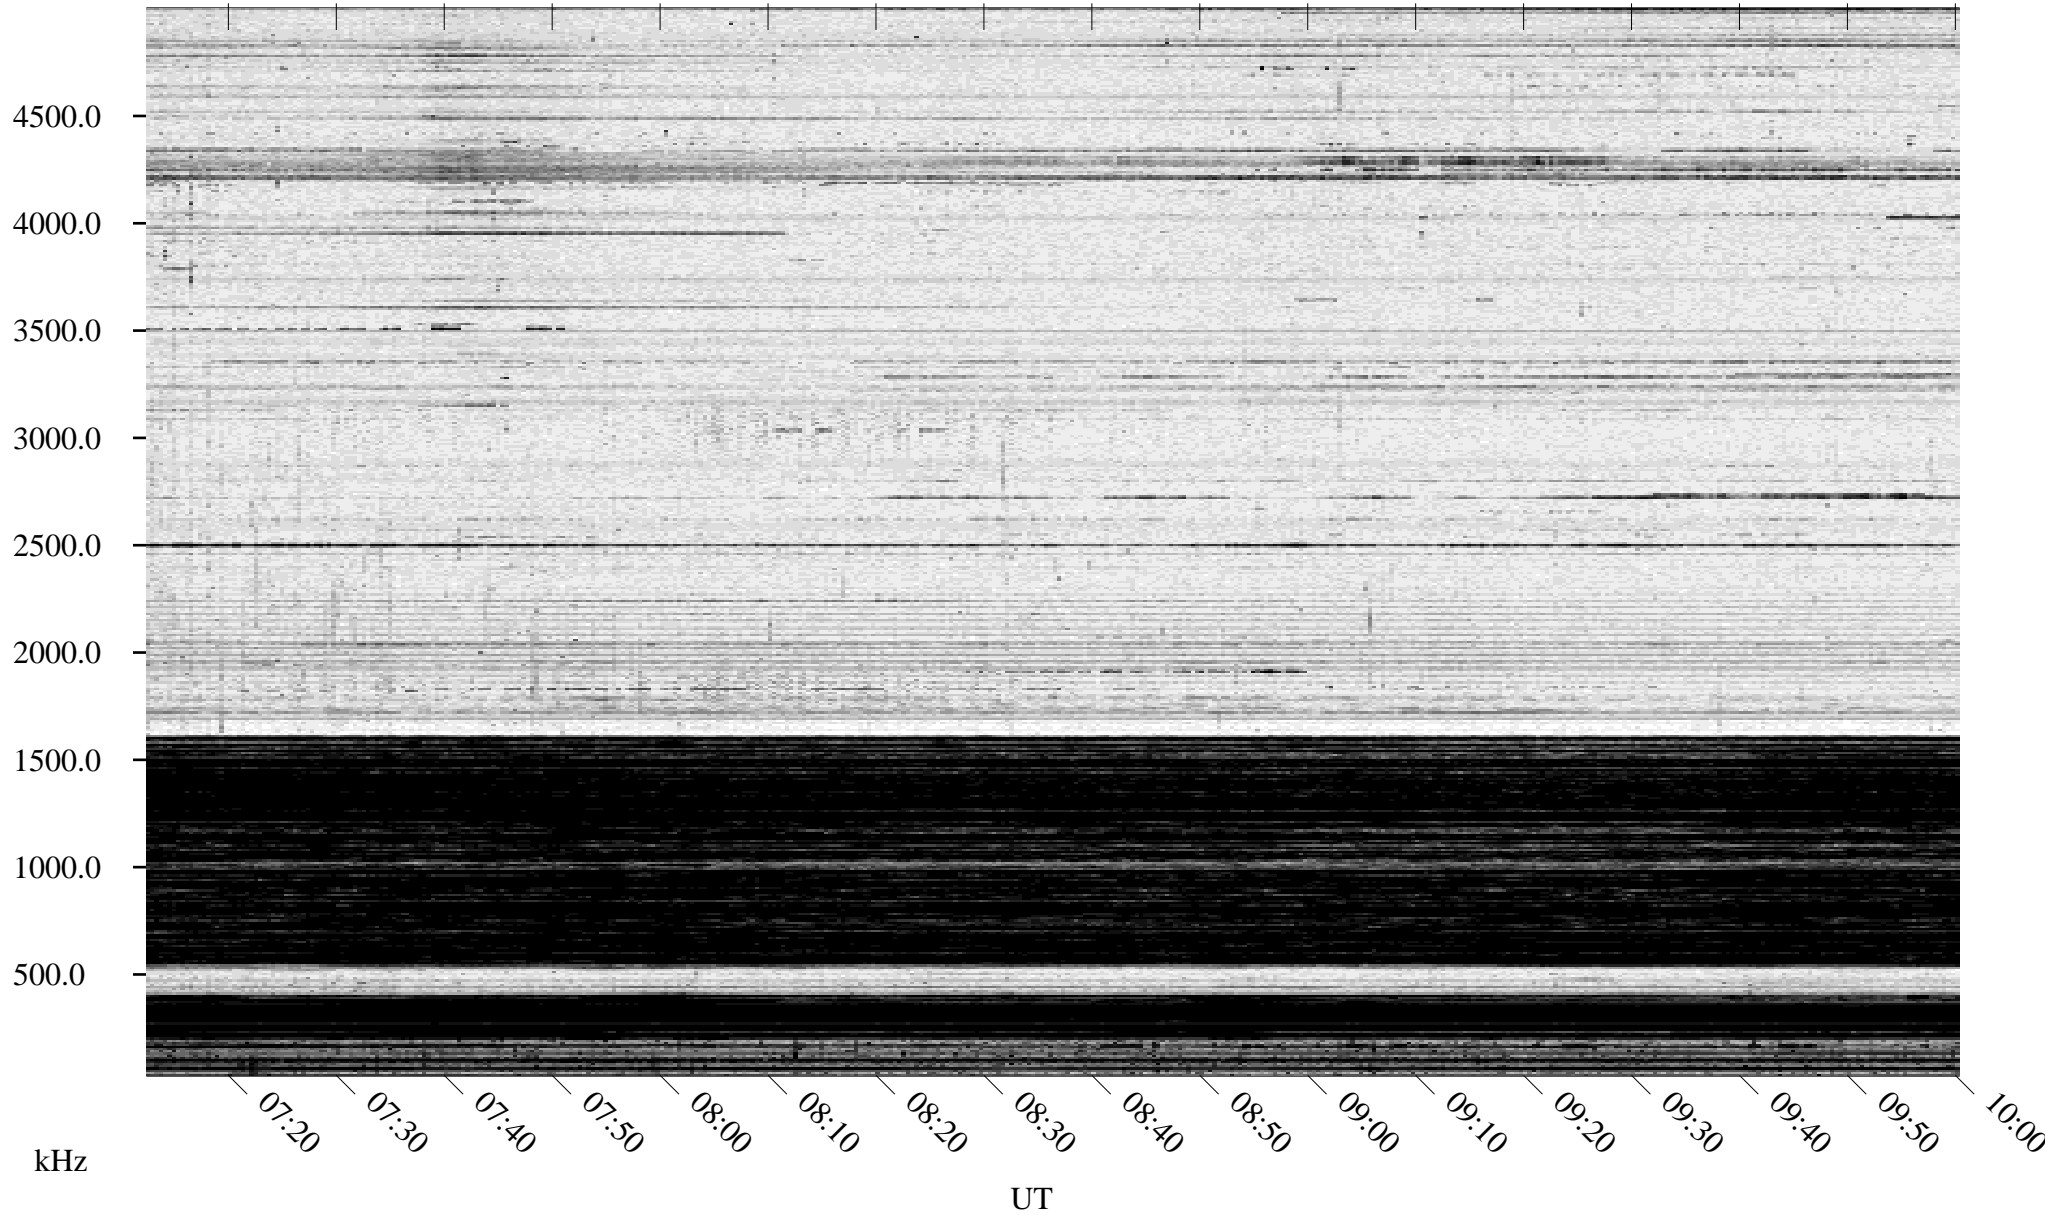

01/15/1995 Churchill, Manitoba

Linear Scale Black = 161 White = 15

ch95015l.r00m max_12

Page 1

01/15/1995 Churchill, Manitoba

Linear Scale Black = 161 White = 15

ch95015l.r00m max_12

Page 2

01/16/1995 Churchill, Manitoba

Linear Scale Black = 161 White = 15

ch95015l.r00m max_12

Page 3

01/16/1995 Churchill, Manitoba

Linear Scale Black = 161 White = 15

ch950151.r00m max_12

Page 4

01/16/1995 Churchill, Manitoba

Linear Scale Black = 161 White = 15

ch950151.r00m max_12

Page 5

01/16/1995 Churchill, Manitoba

Linear Scale Black = 161 White = 15

ch950151.r00m max_12

Page 6

01/16/1995 Churchill, Manitoba

Linear Scale Black = 161 White = 15

ch950151.r00m max_12

Page 7

01/16/1995 Churchill, Manitoba

Linear Scale Black = 161 White = 15

ch950151.r00m max_12

Page 8