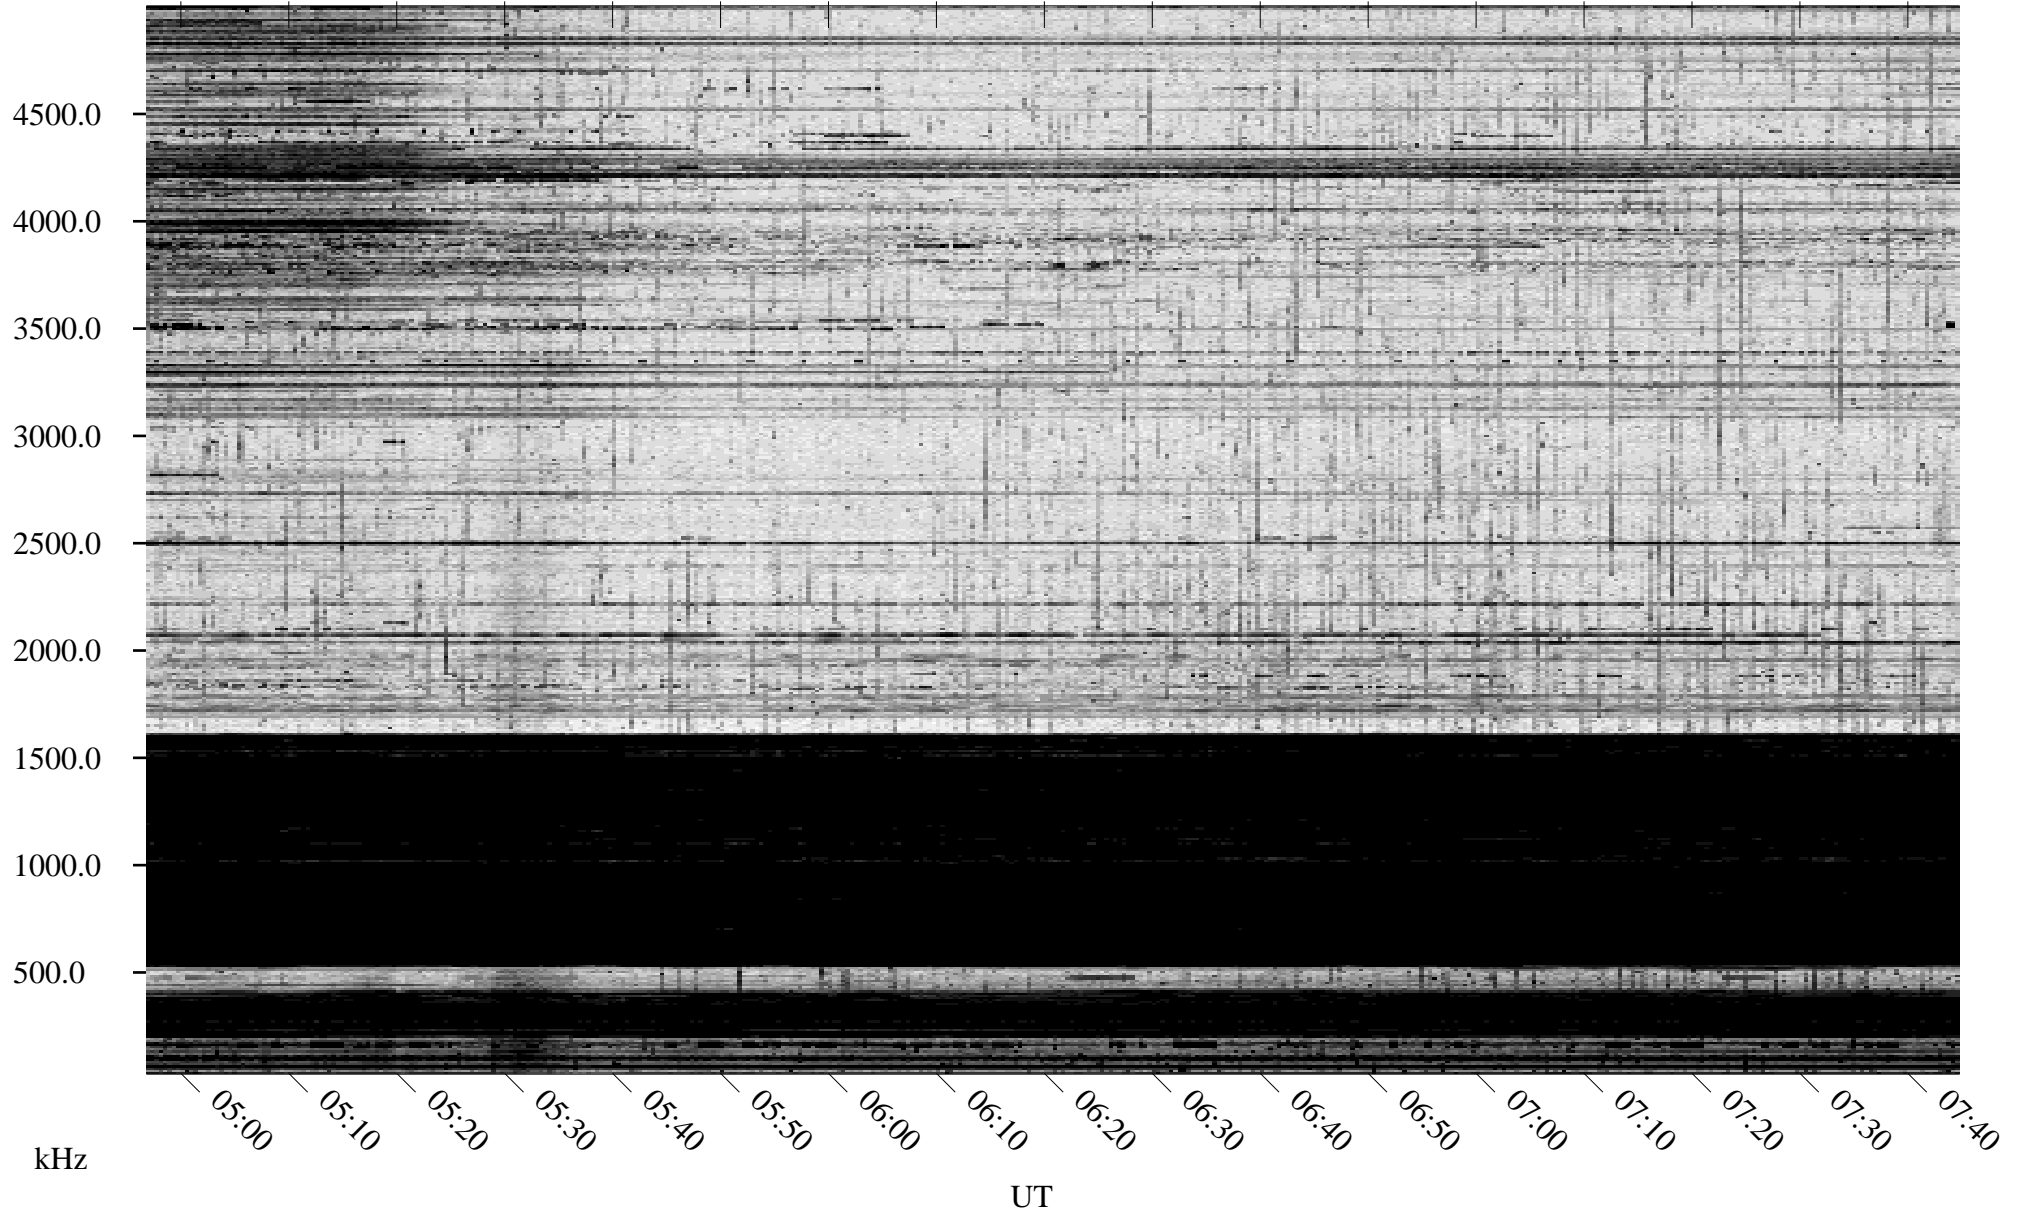

01/24/1995 Churchill, Manitoba

Linear Scale Black = 161 White = 15

ch95024l.r00m max_12

Page 1

01/25/1995 Churchill, Manitoba

Linear Scale Black = 161 White = 15

ch95024l.r00m max_12

Page 2

01/25/1995 Churchill, Manitoba

Linear Scale Black = 161 White = 15

ch95024l.r00m max_12

Page 3

01/25/1995 Churchill, Manitoba

Linear Scale Black = 161 White = 15

ch95024l.r00m max_12

Page 4

01/25/1995 Churchill, Manitoba

Linear Scale Black = 161 White = 15

ch95024l.r00m max_12

Page 5

01/25/1995 Churchill, Manitoba

Linear Scale Black = 161 White = 15

ch95024l.r00m max_12