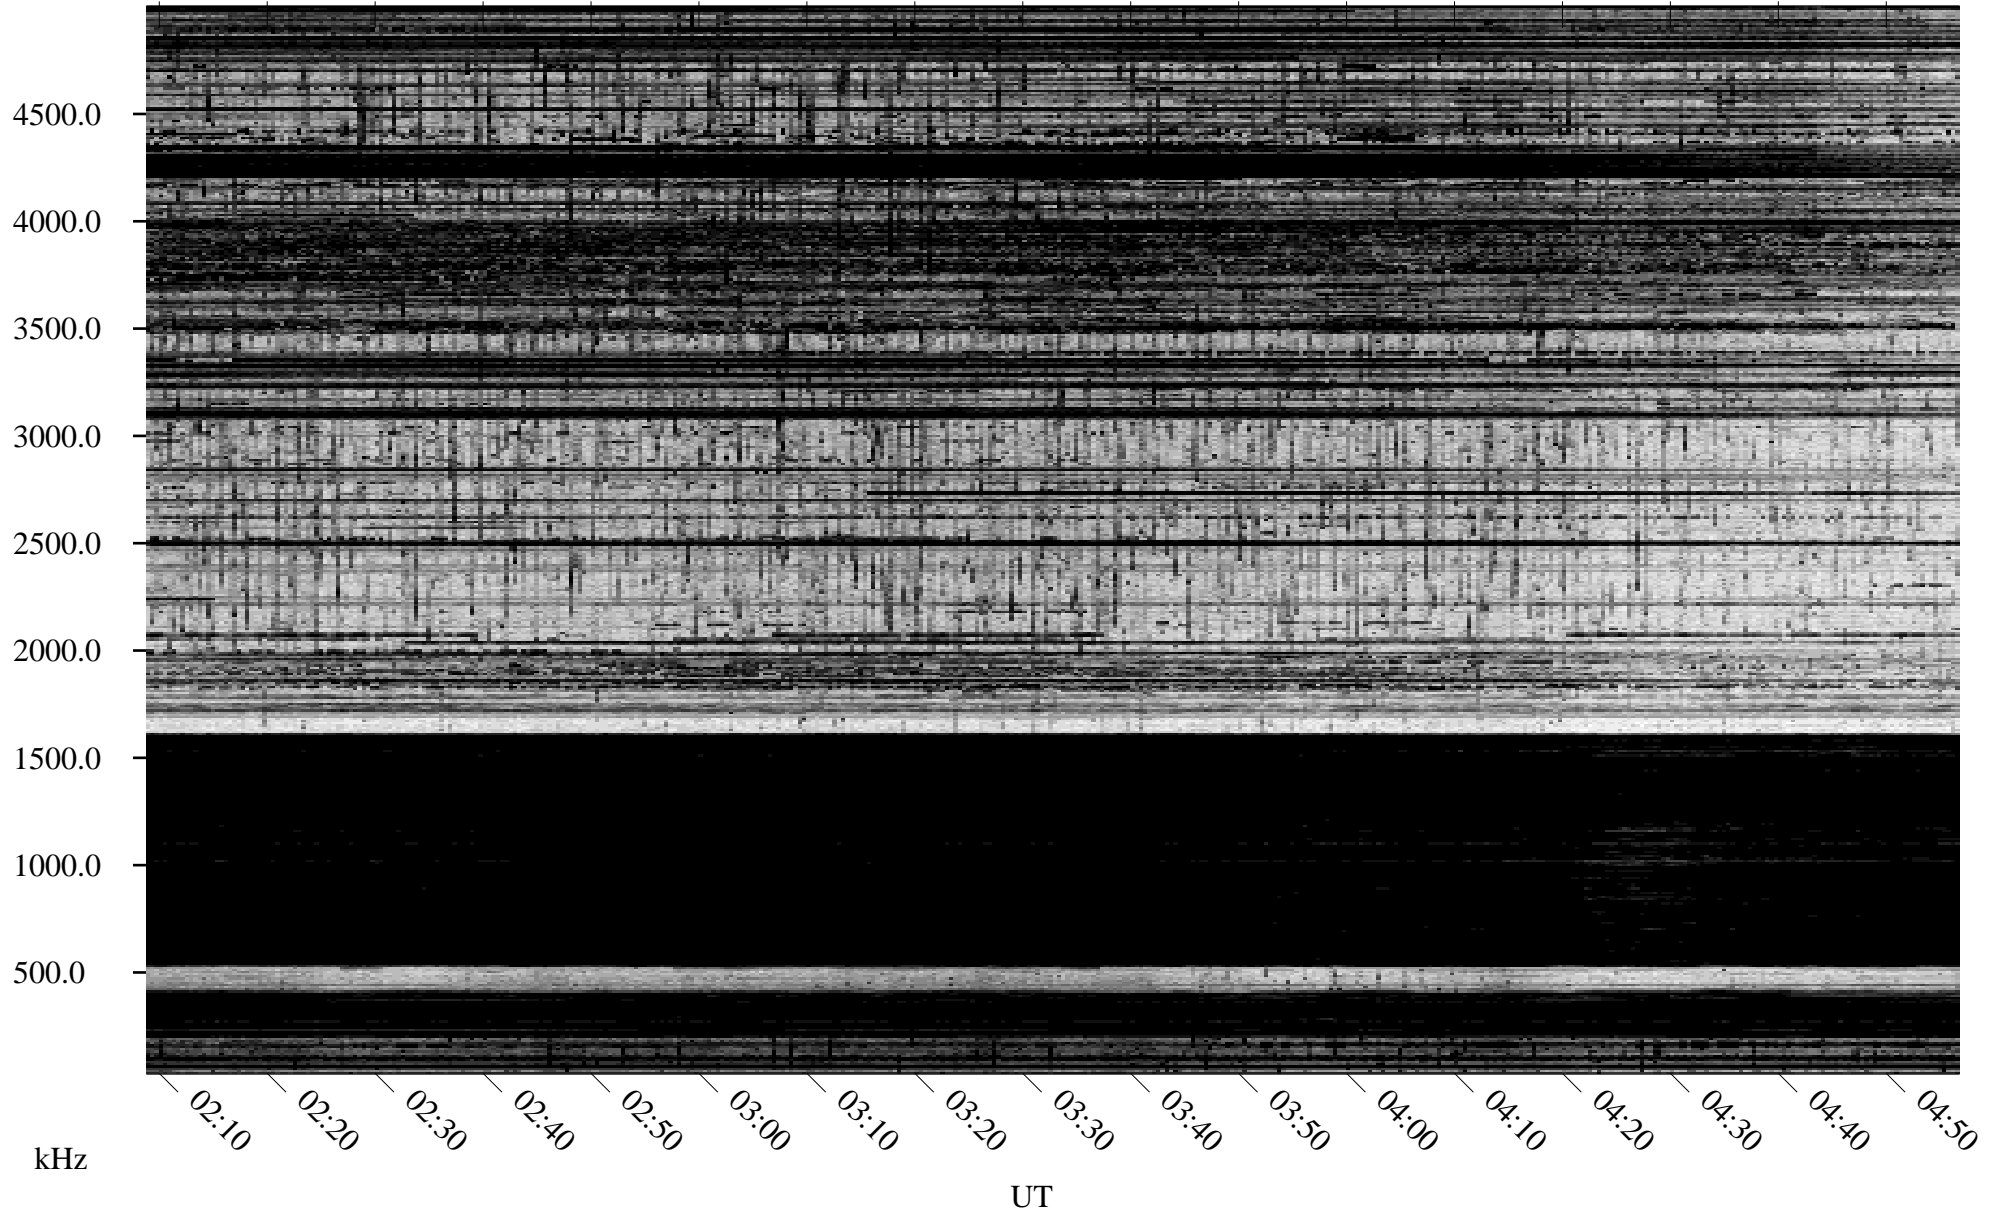

01/24/1995 Churchill, Manitoba

Linear Scale Black = 161 White = 15

ch95024l.r00m max_12

Page 1

01/25/1995 Churchill, Manitoba

Linear Scale Black = 161 White = 15

ch95024l.r00m max_12

Page 2

01/25/1995 Churchill, Manitoba

Linear Scale Black = 161 White = 15

ch95024l.r00m max_12

Page 3

01/25/1995 Churchill, Manitoba

Linear Scale Black = 161 White = 15

ch95024l.r00m max_12

Page 4

01/25/1995 Churchill, Manitoba

Linear Scale Black = 161 White = 15

ch95024l.r00m max_12

Page 5

01/25/1995 Churchill, Manitoba

Linear Scale Black = 161 White = 15

ch95024l.r00m max_12