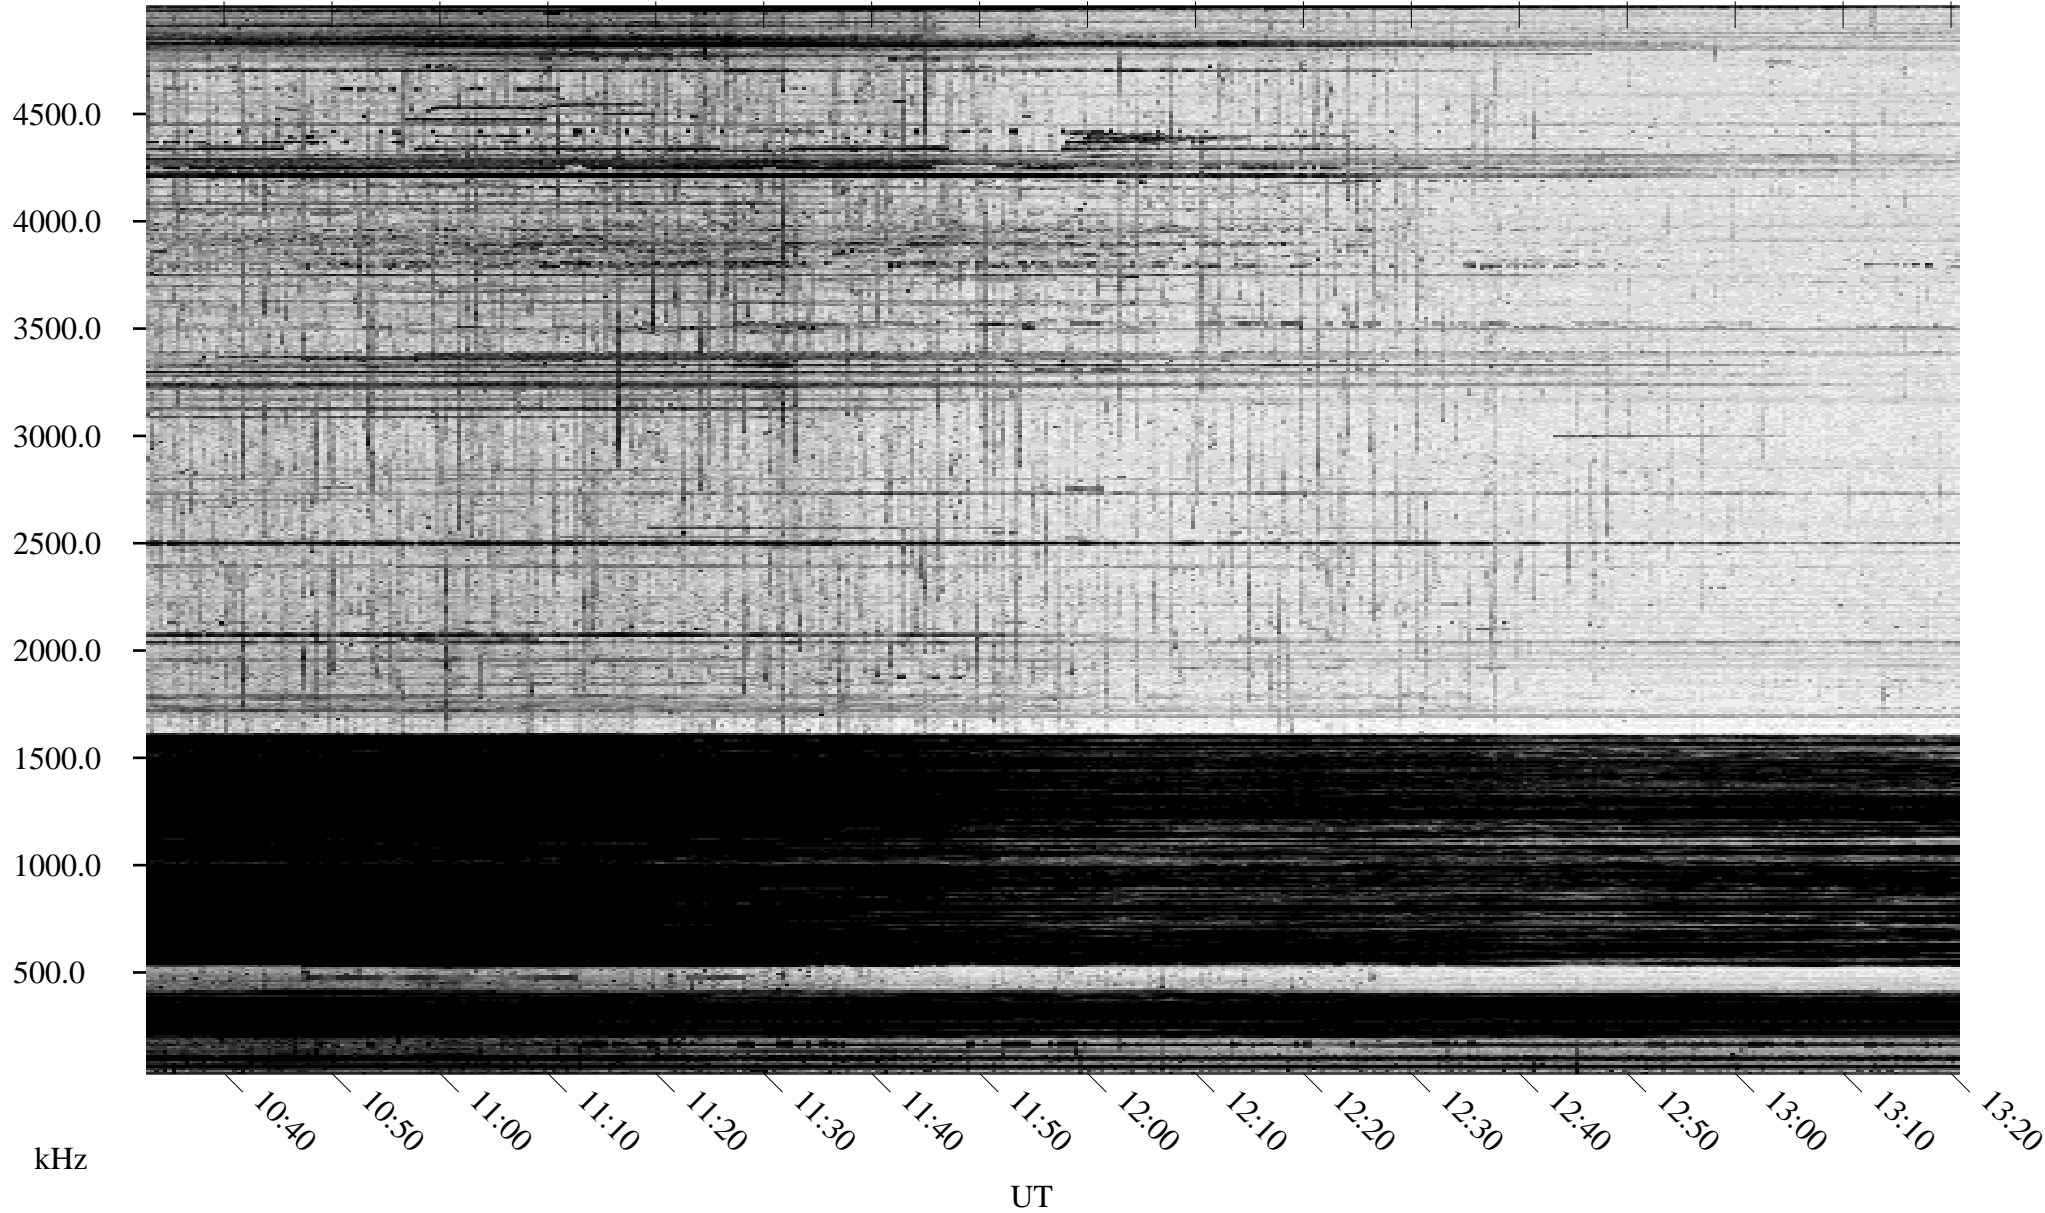

01/24/1995 Churchill, Manitoba

Linear Scale Black = 161 White = 15

ch95024l.r00m max_12

Page 1

01/25/1995 Churchill, Manitoba

Linear Scale Black = 161 White = 15

ch95024l.r00m max_12

Page 2

01/25/1995 Churchill, Manitoba

Linear Scale Black = 161 White = 15

ch95024l.r00m max_12

Page 3

01/25/1995 Churchill, Manitoba

Linear Scale Black = 161 White = 15

ch95024l.r00m max_12

Page 4

01/25/1995 Churchill, Manitoba

Linear Scale Black = 161 White = 15

ch95024l.r00m max_12

Page 5

01/25/1995 Churchill, Manitoba

Linear Scale Black = 161 White = 15

ch95024l.r00m max_12