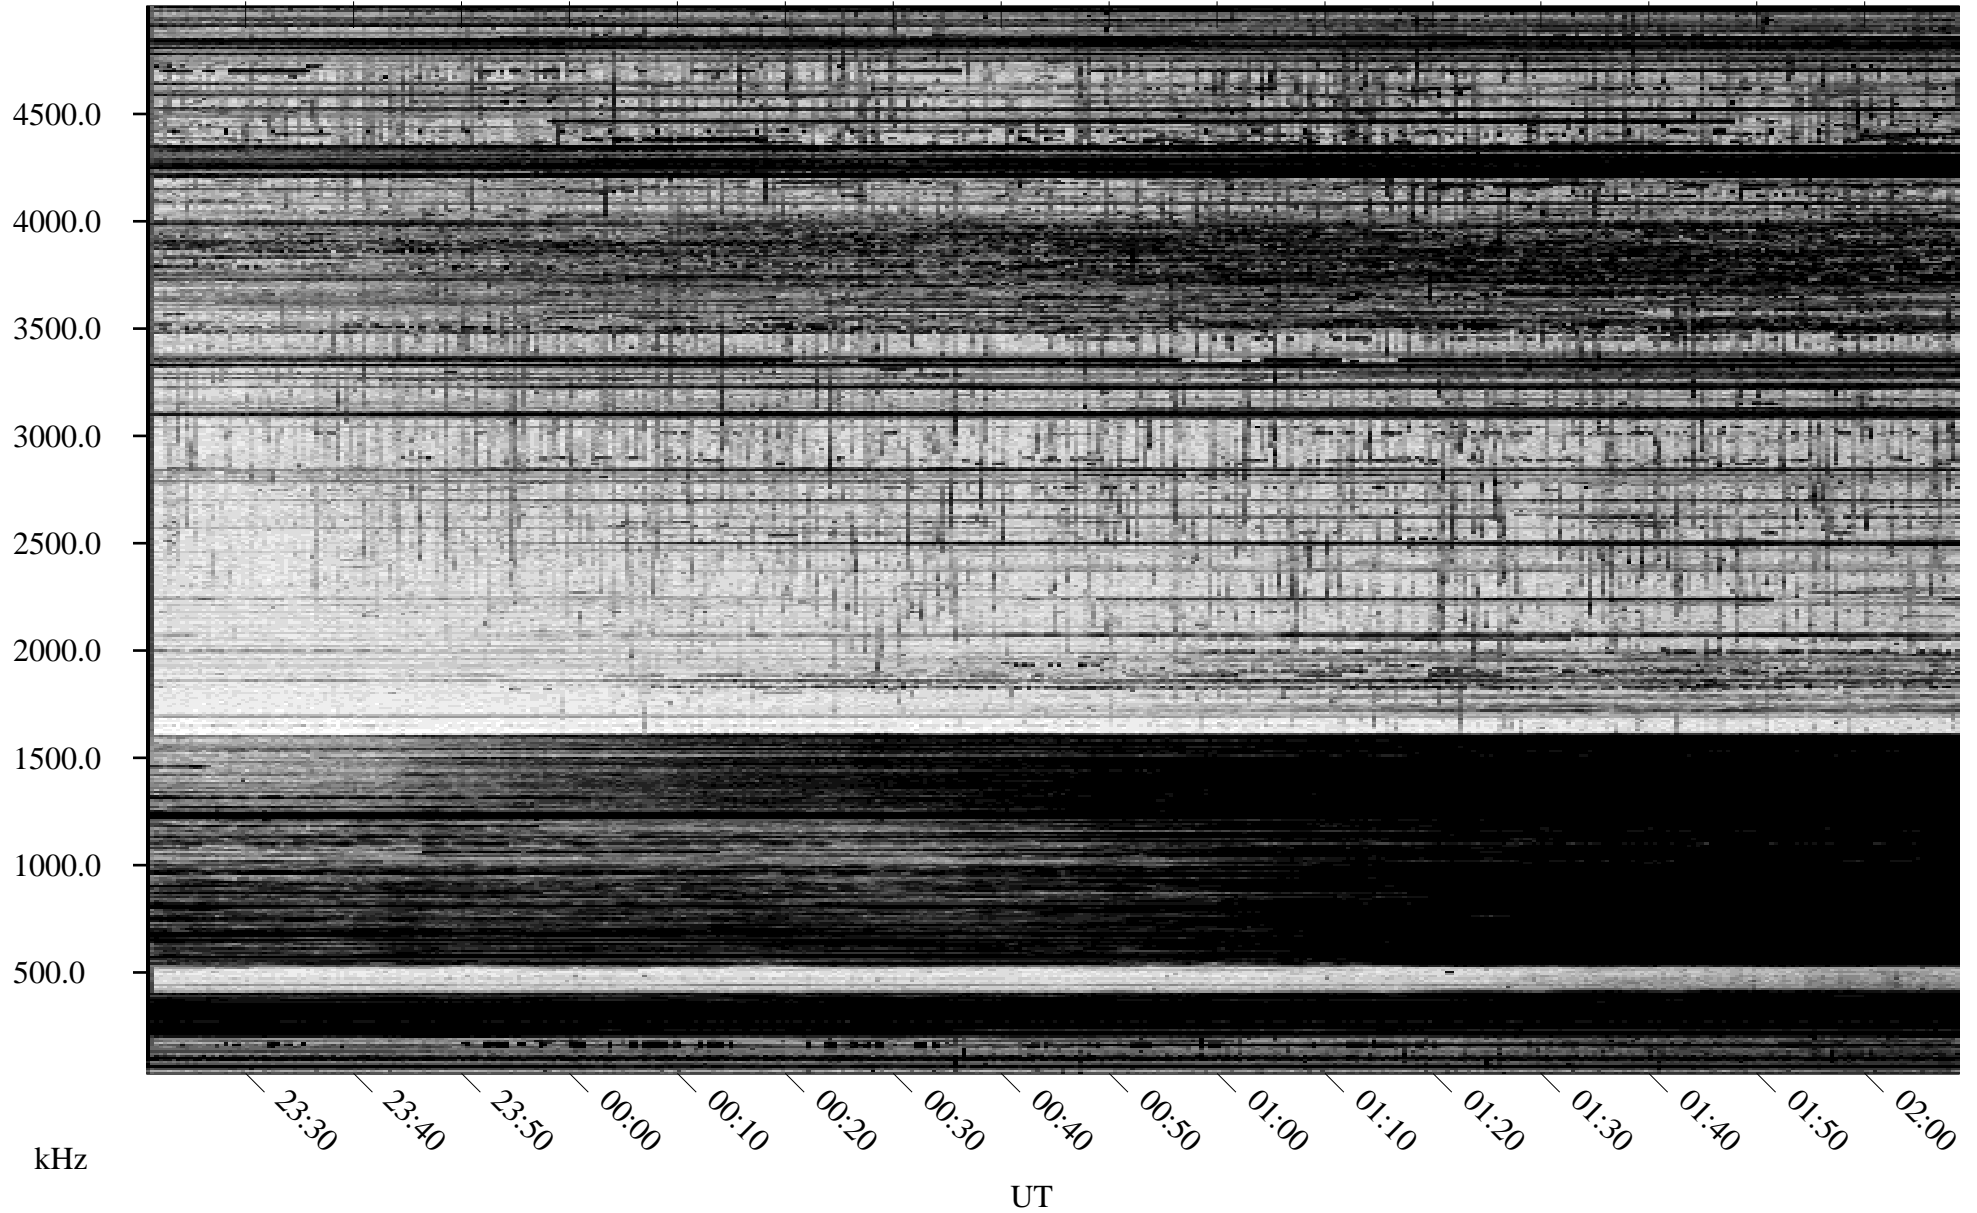

01/24/1995 Churchill, Manitoba

Linear Scale Black = 161 White = 15

ch95024l.r00m max_12

Page 1

01/25/1995 Churchill, Manitoba

Linear Scale Black = 161 White = 15

ch95024l.r00m max_12

Page 2

01/25/1995 Churchill, Manitoba

Linear Scale Black = 161 White = 15

ch95024l.r00m max_12

Page 3

01/25/1995 Churchill, Manitoba

Linear Scale Black = 161 White = 15

ch95024l.r00m max_12

Page 4

01/25/1995 Churchill, Manitoba

Linear Scale Black = 161 White = 15

ch95024l.r00m max_12

Page 5

01/25/1995 Churchill, Manitoba

Linear Scale Black = 161 White = 15

ch95024l.r00m max_12