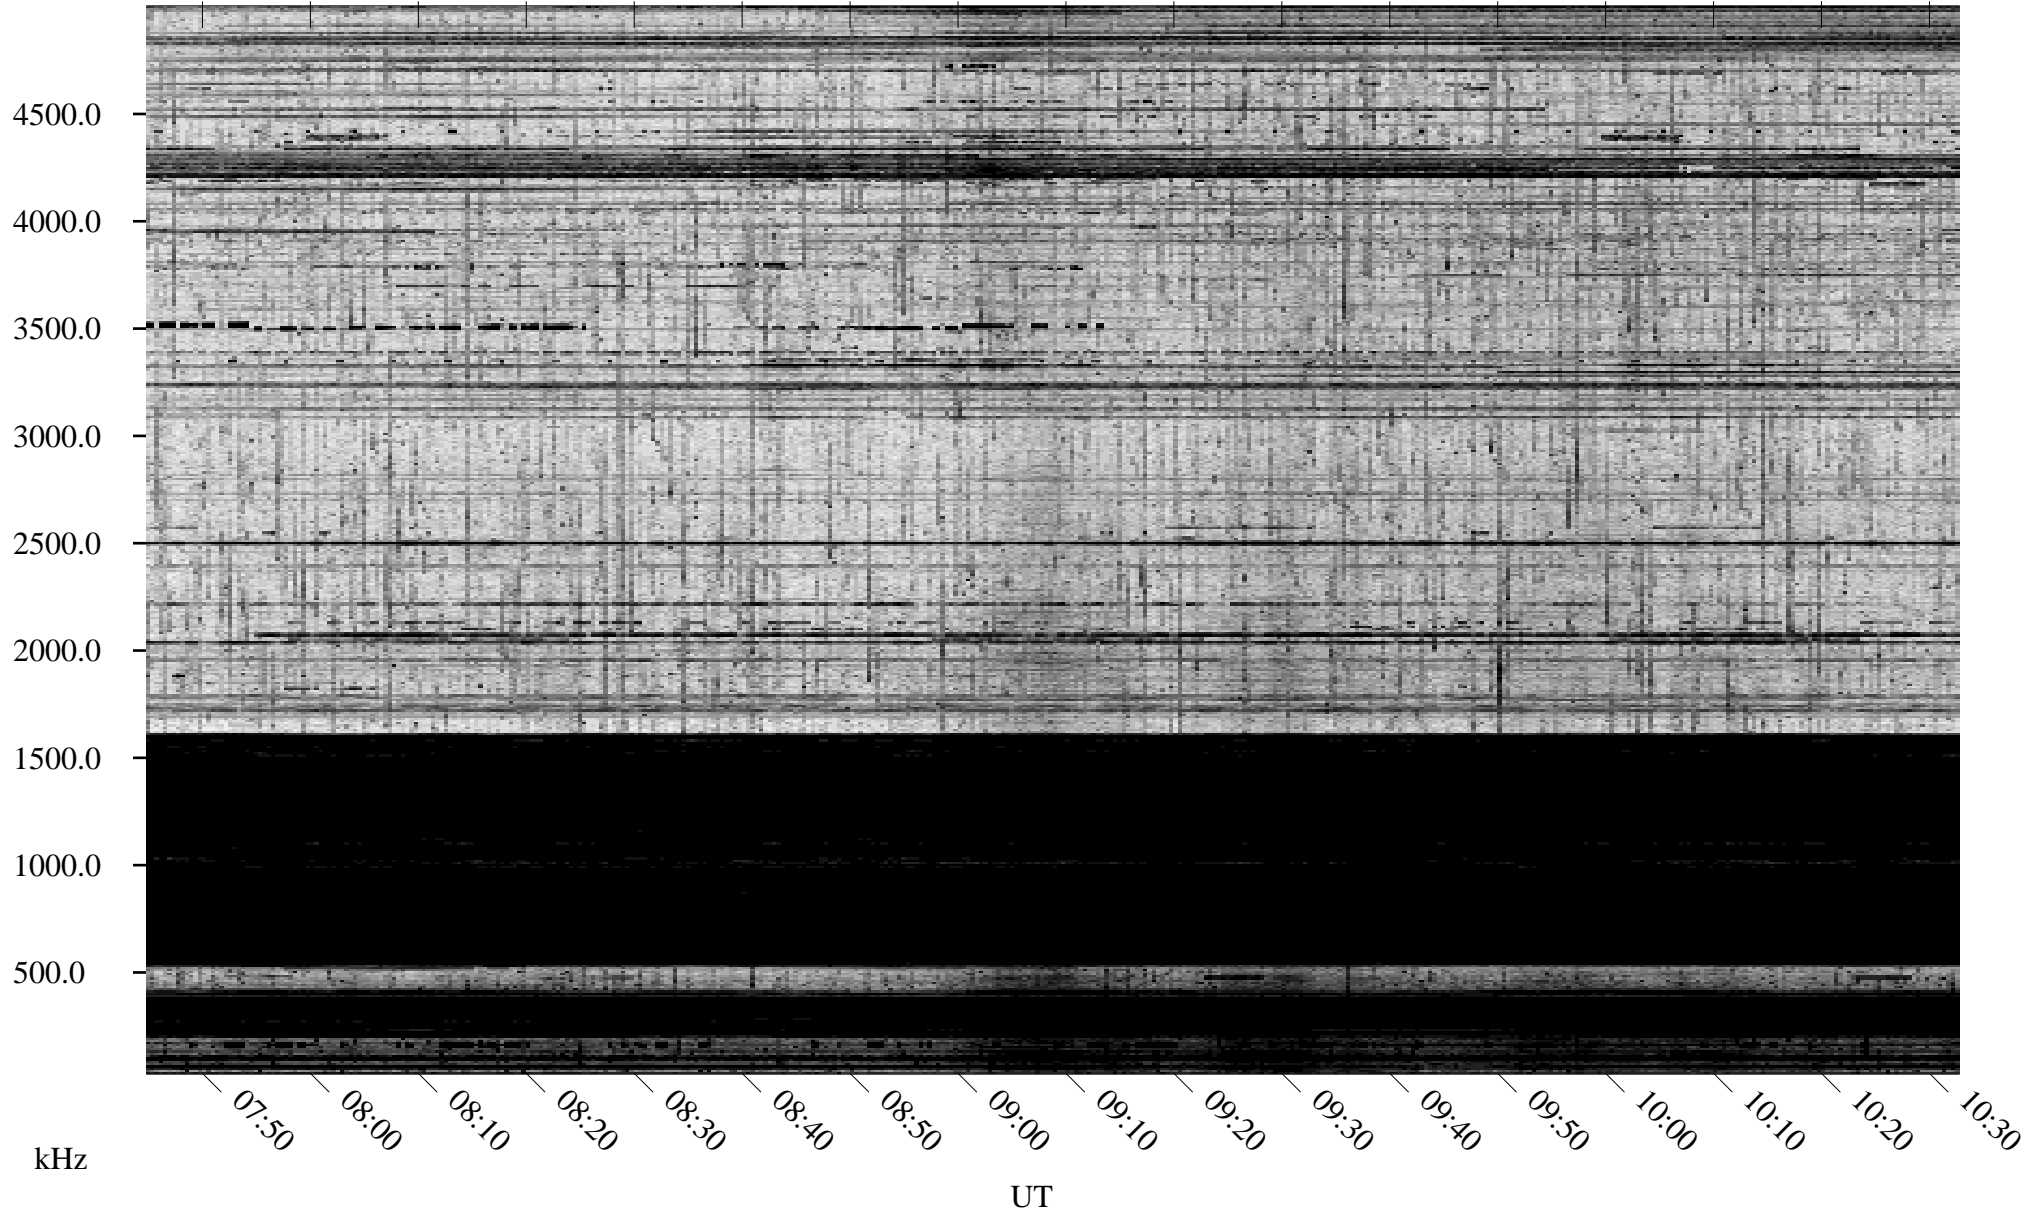

01/24/1995 Churchill, Manitoba

Linear Scale Black = 161 White = 15

ch95024l.r00m max_12

Page 1

01/25/1995 Churchill, Manitoba

Linear Scale Black = 161 White = 15

ch95024l.r00m max_12

Page 2

01/25/1995 Churchill, Manitoba

Linear Scale Black = 161 White = 15

ch95024l.r00m max_12

Page 3

01/25/1995 Churchill, Manitoba

Linear Scale Black = 161 White = 15

ch95024l.r00m max_12

Page 4

01/25/1995 Churchill, Manitoba

Linear Scale Black = 161 White = 15

ch95024l.r00m max_12

Page 5

01/25/1995 Churchill, Manitoba

Linear Scale Black = 161 White = 15

ch95024l.r00m max_12