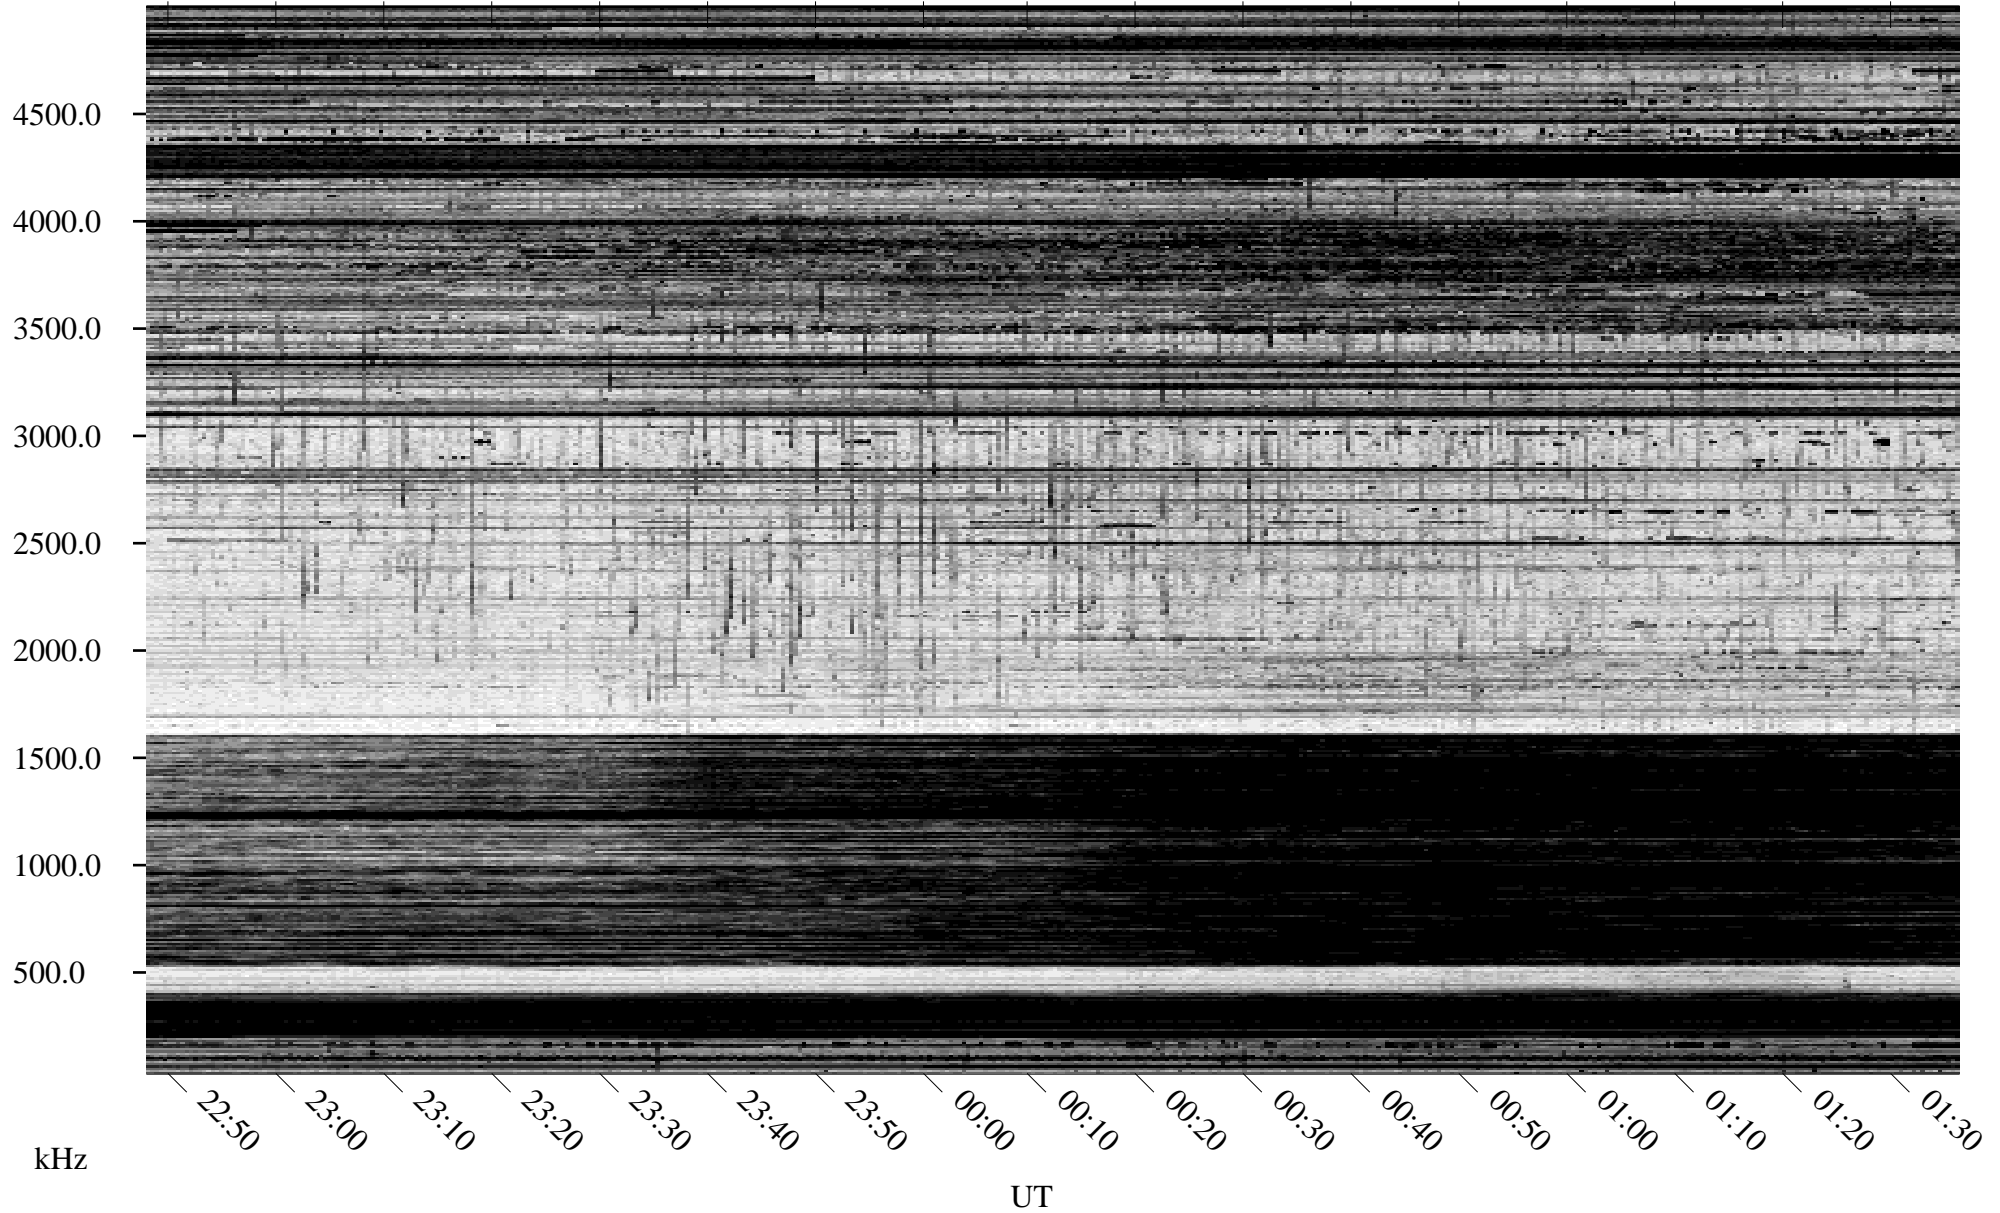

# 01/25/1995 Churchill, Manitoba

Linear Scale    Black = 161    White = 15

ch950251.r00m max\_12

Page 1

# 01/25/1995 Churchill, Manitoba

Linear Scale    Black = 161    White = 15

ch950251.r00m max\_12

Page 2

# 01/26/1995 Churchill, Manitoba

Linear Scale    Black = 161    White = 15

ch950251.r00m max\_12

Page 3

# 01/26/1995 Churchill, Manitoba

Linear Scale    Black = 161    White = 15

ch950251.r00m max\_12

Page 4