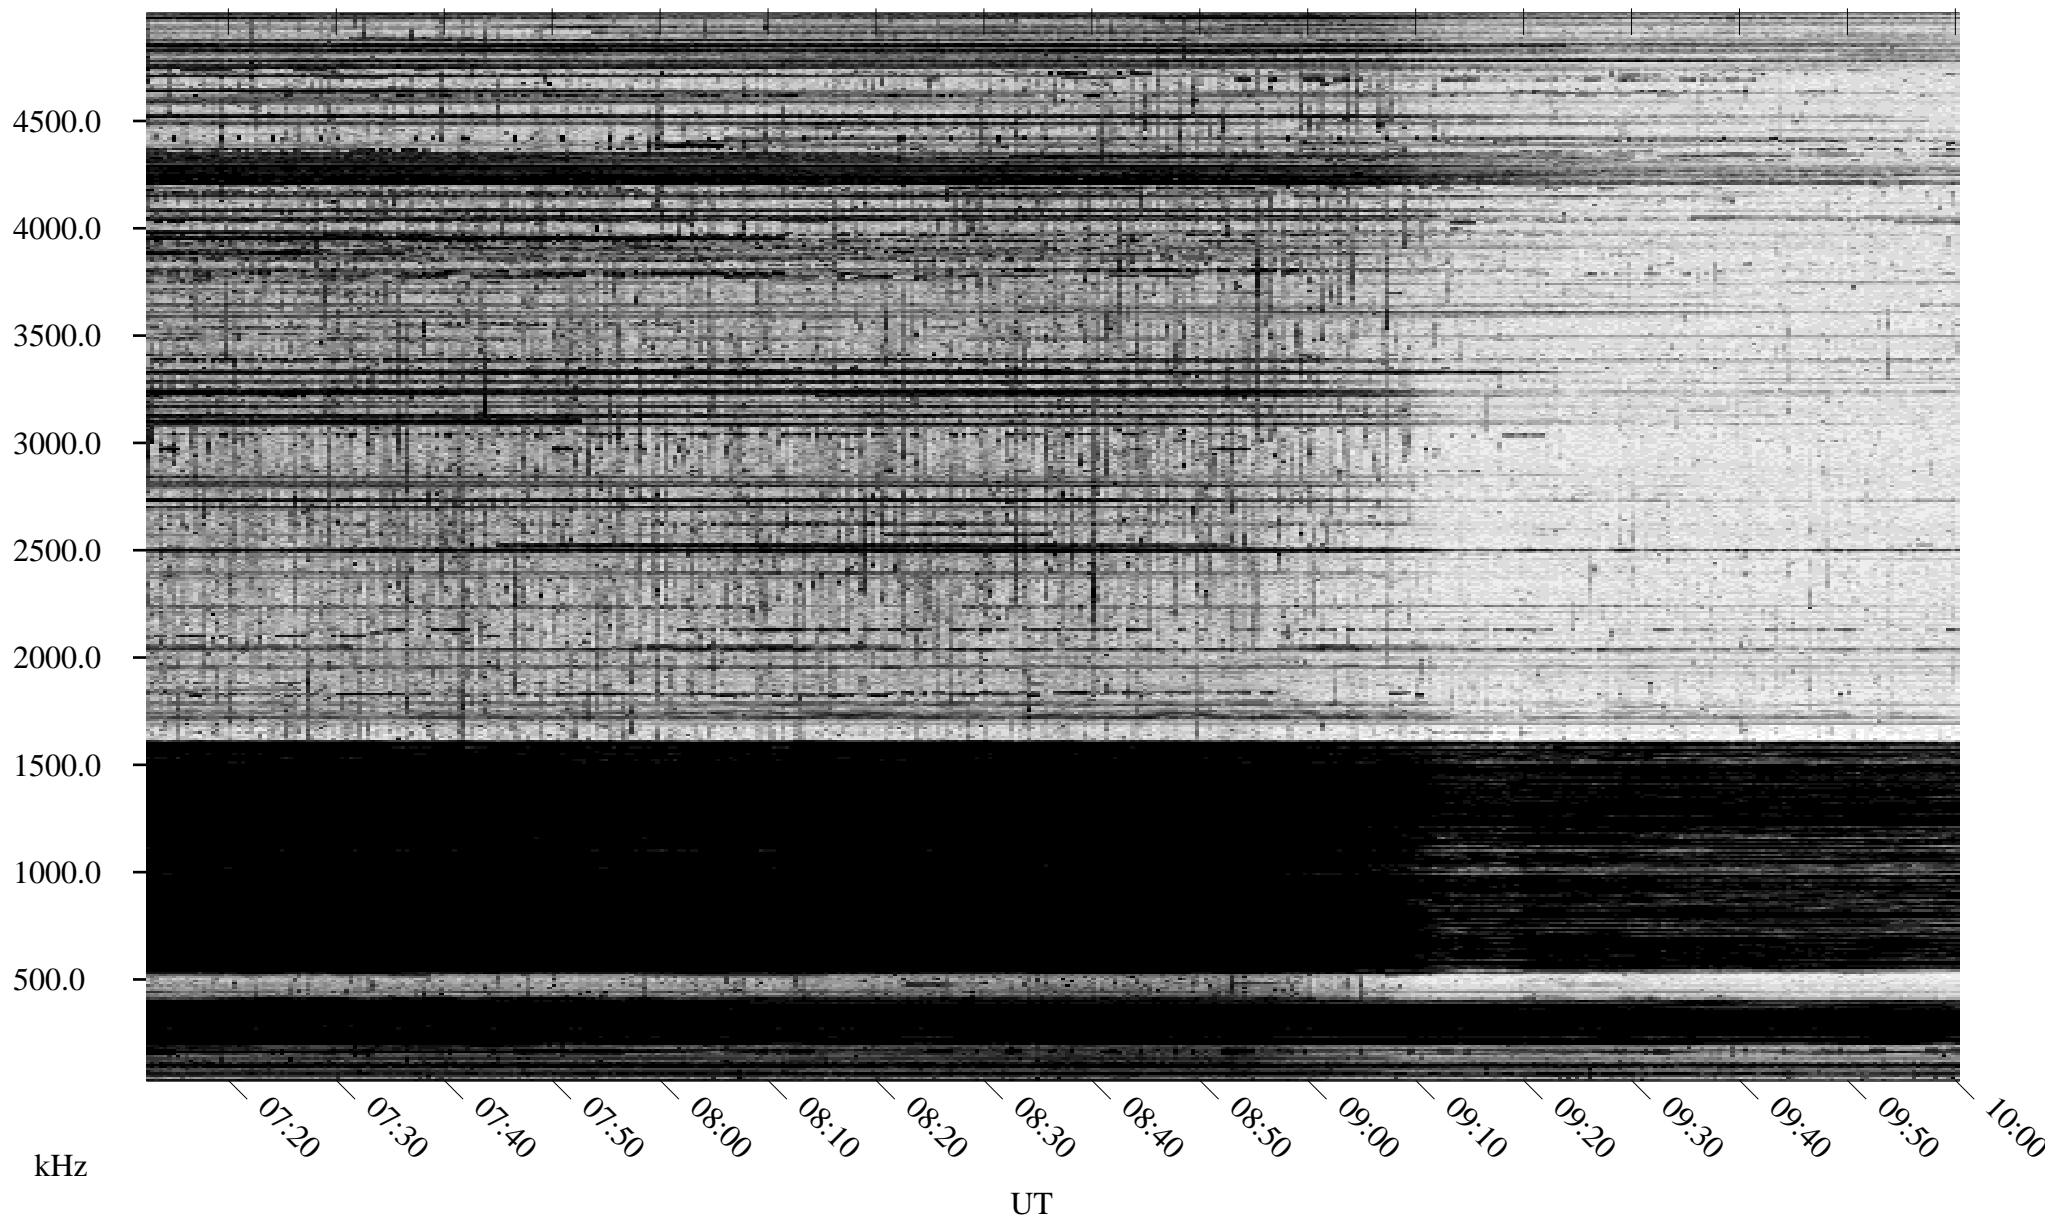

# 01/26/1995 Churchill, Manitoba

Linear Scale    Black = 161    White = 15

ch950251.r00m max\_12

Page 3

# 01/26/1995 Churchill, Manitoba

Linear Scale    Black = 161    White = 15

ch950251.r00m max\_12

Page 4

# 01/26/1995 Churchill, Manitoba

Linear Scale    Black = 161    White = 15

ch950251.r00m max\_12

Page 5

# 01/26/1995 Churchill, Manitoba

Linear Scale Black = 161 White = 15

ch950251.r00m max\_12

Page 6