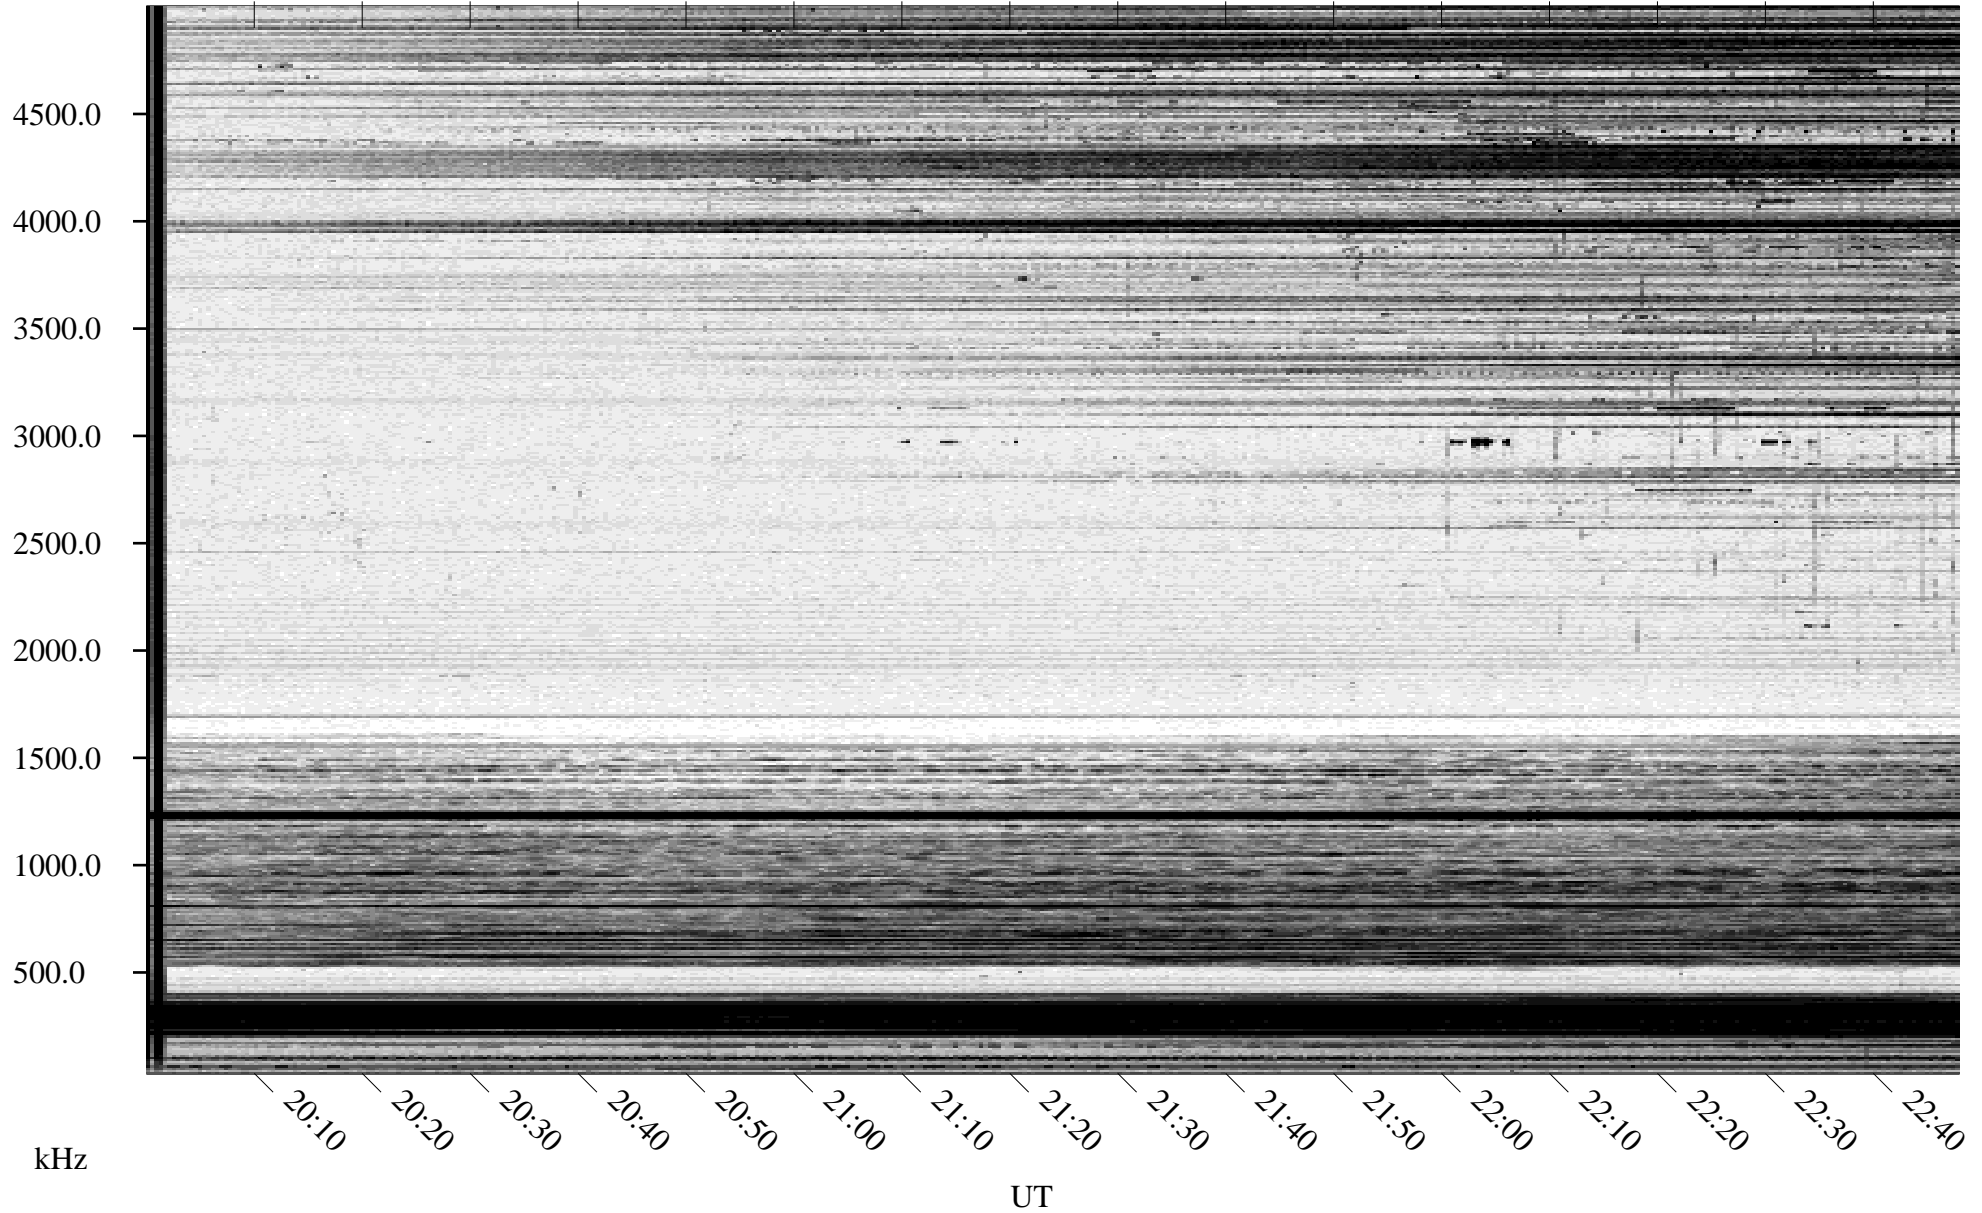

# 01/25/1995 Churchill, Manitoba

Linear Scale    Black = 161    White = 15

ch950251.r00m max\_12

Page 1

# 01/25/1995 Churchill, Manitoba

Linear Scale    Black = 161    White = 15

ch950251.r00m max\_12

Page 2

# 01/26/1995 Churchill, Manitoba

Linear Scale    Black = 161    White = 15

ch950251.r00m max\_12

Page 3

# 01/26/1995 Churchill, Manitoba

Linear Scale    Black = 161    White = 15

ch950251.r00m max\_12

Page 4