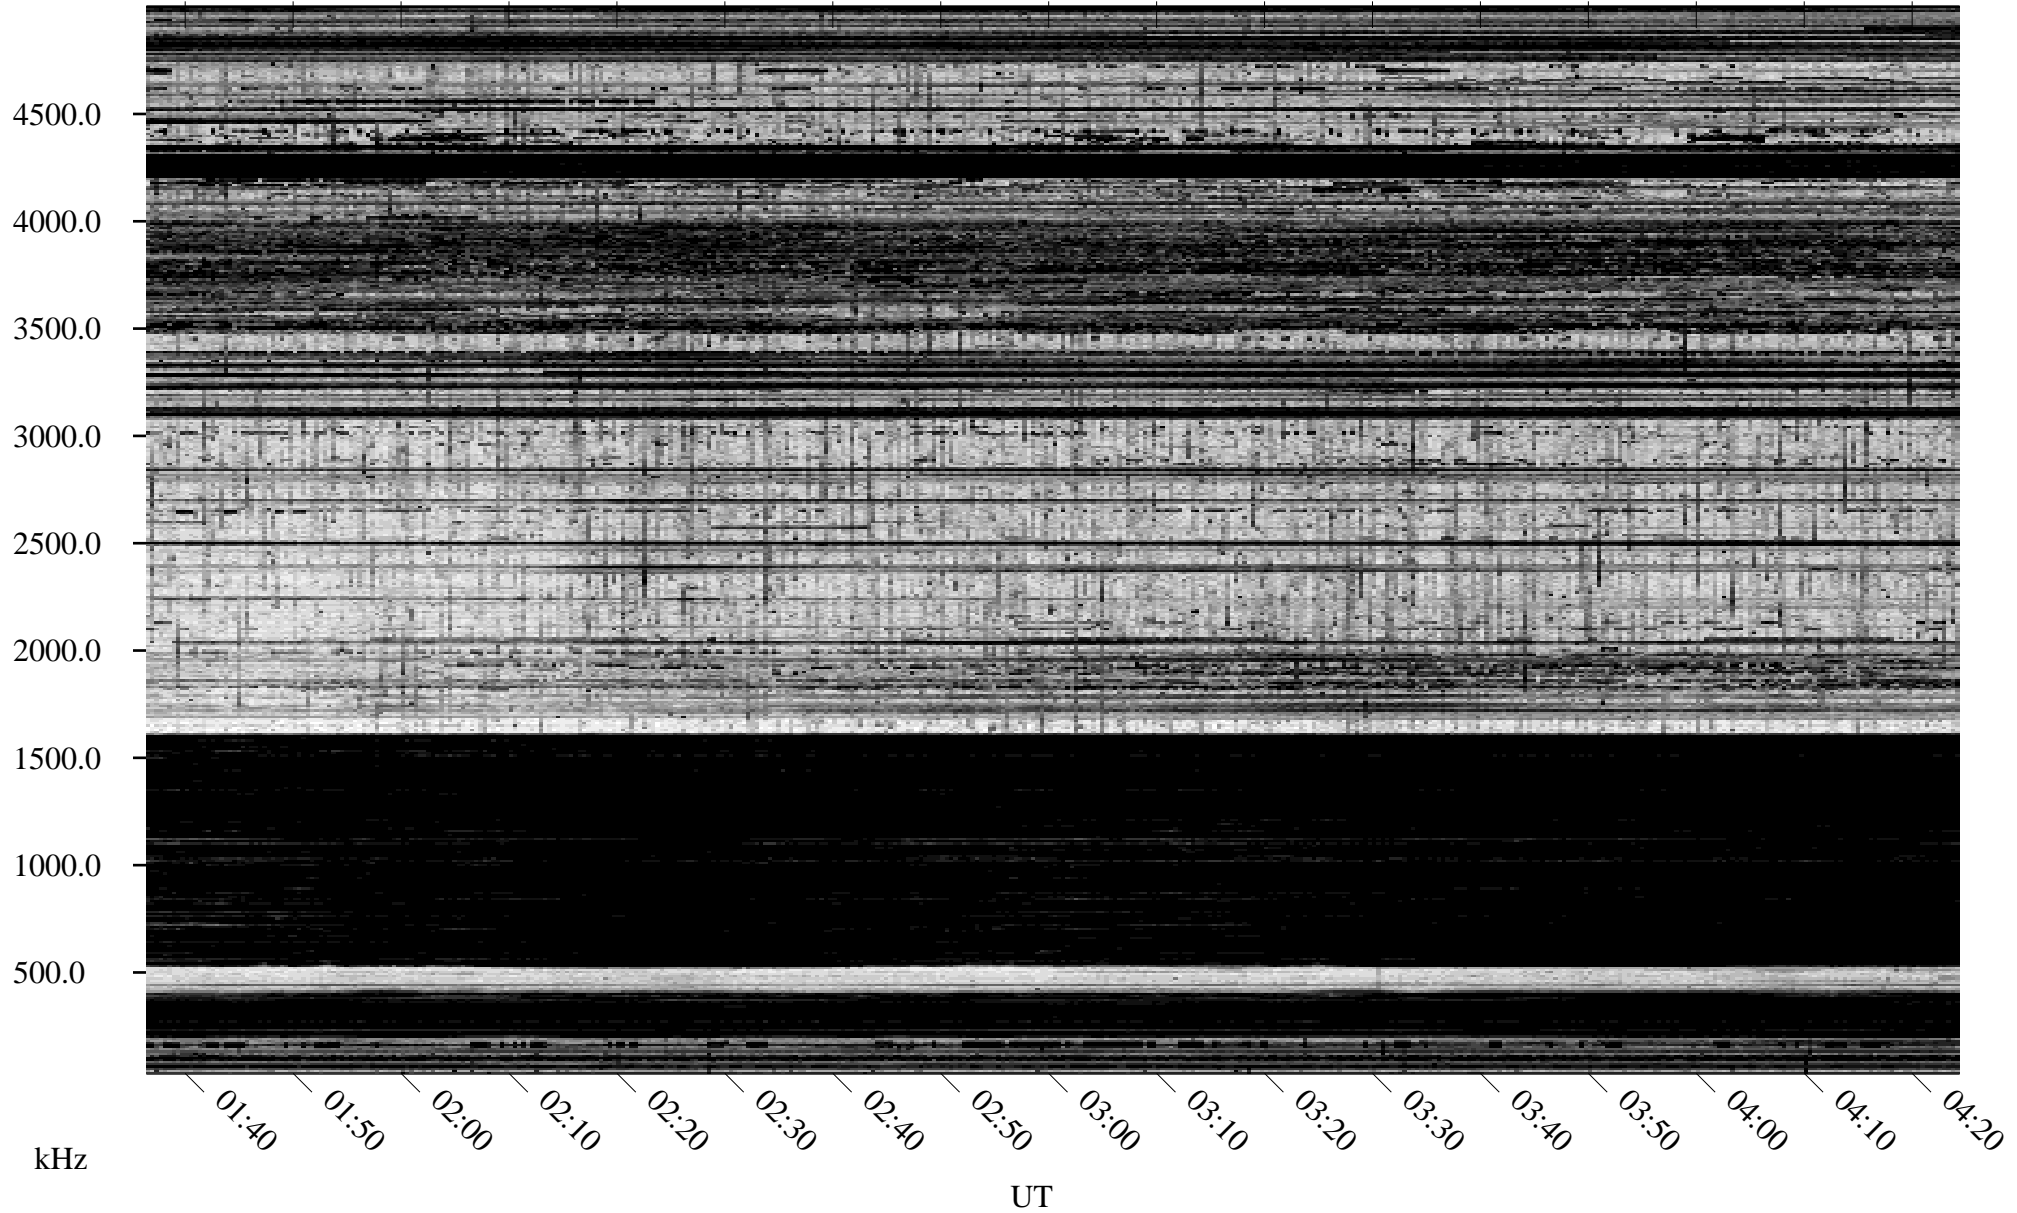

# 01/25/1995 Churchill, Manitoba

Linear Scale    Black = 161    White = 15

ch950251.r00m max\_12

Page 1

# 01/25/1995 Churchill, Manitoba

Linear Scale    Black = 161    White = 15

ch950251.r00m max\_12

Page 2

# 01/26/1995 Churchill, Manitoba

Linear Scale    Black = 161    White = 15

ch950251.r00m max\_12

Page 3

# 01/26/1995 Churchill, Manitoba

Linear Scale    Black = 161    White = 15

ch950251.r00m max\_12

Page 4