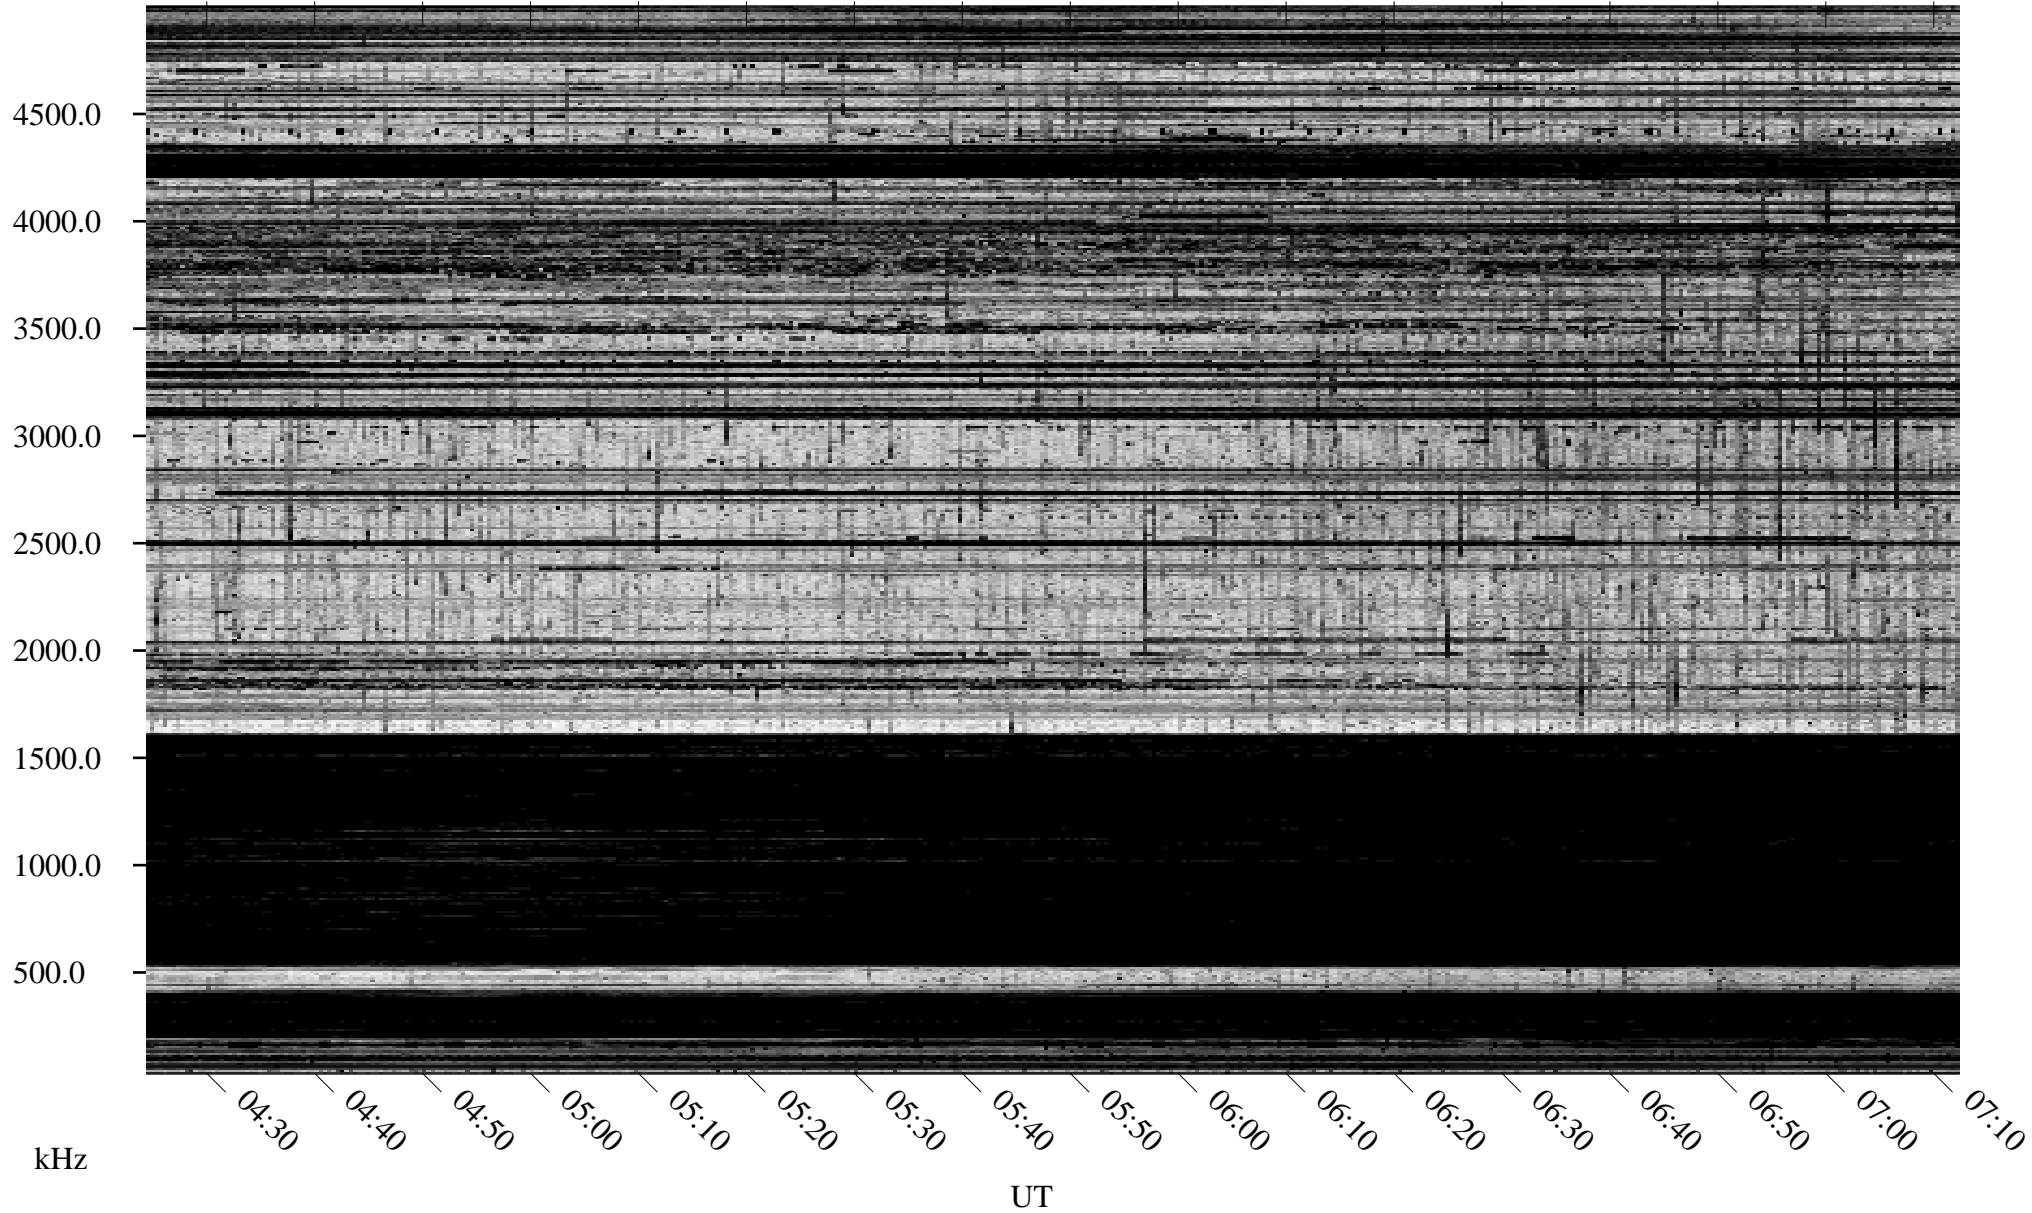

# 01/25/1995 Churchill, Manitoba

Linear Scale    Black = 161    White = 15

ch950251.r00m max\_12

Page 2

# 01/26/1995 Churchill, Manitoba

Linear Scale    Black = 161    White = 15

ch950251.r00m max\_12

Page 3

# 01/26/1995 Churchill, Manitoba

Linear Scale    Black = 161    White = 15

ch950251.r00m max\_12

Page 4

# 01/26/1995 Churchill, Manitoba

Linear Scale    Black = 161    White = 15

ch950251.r00m max\_12

Page 5