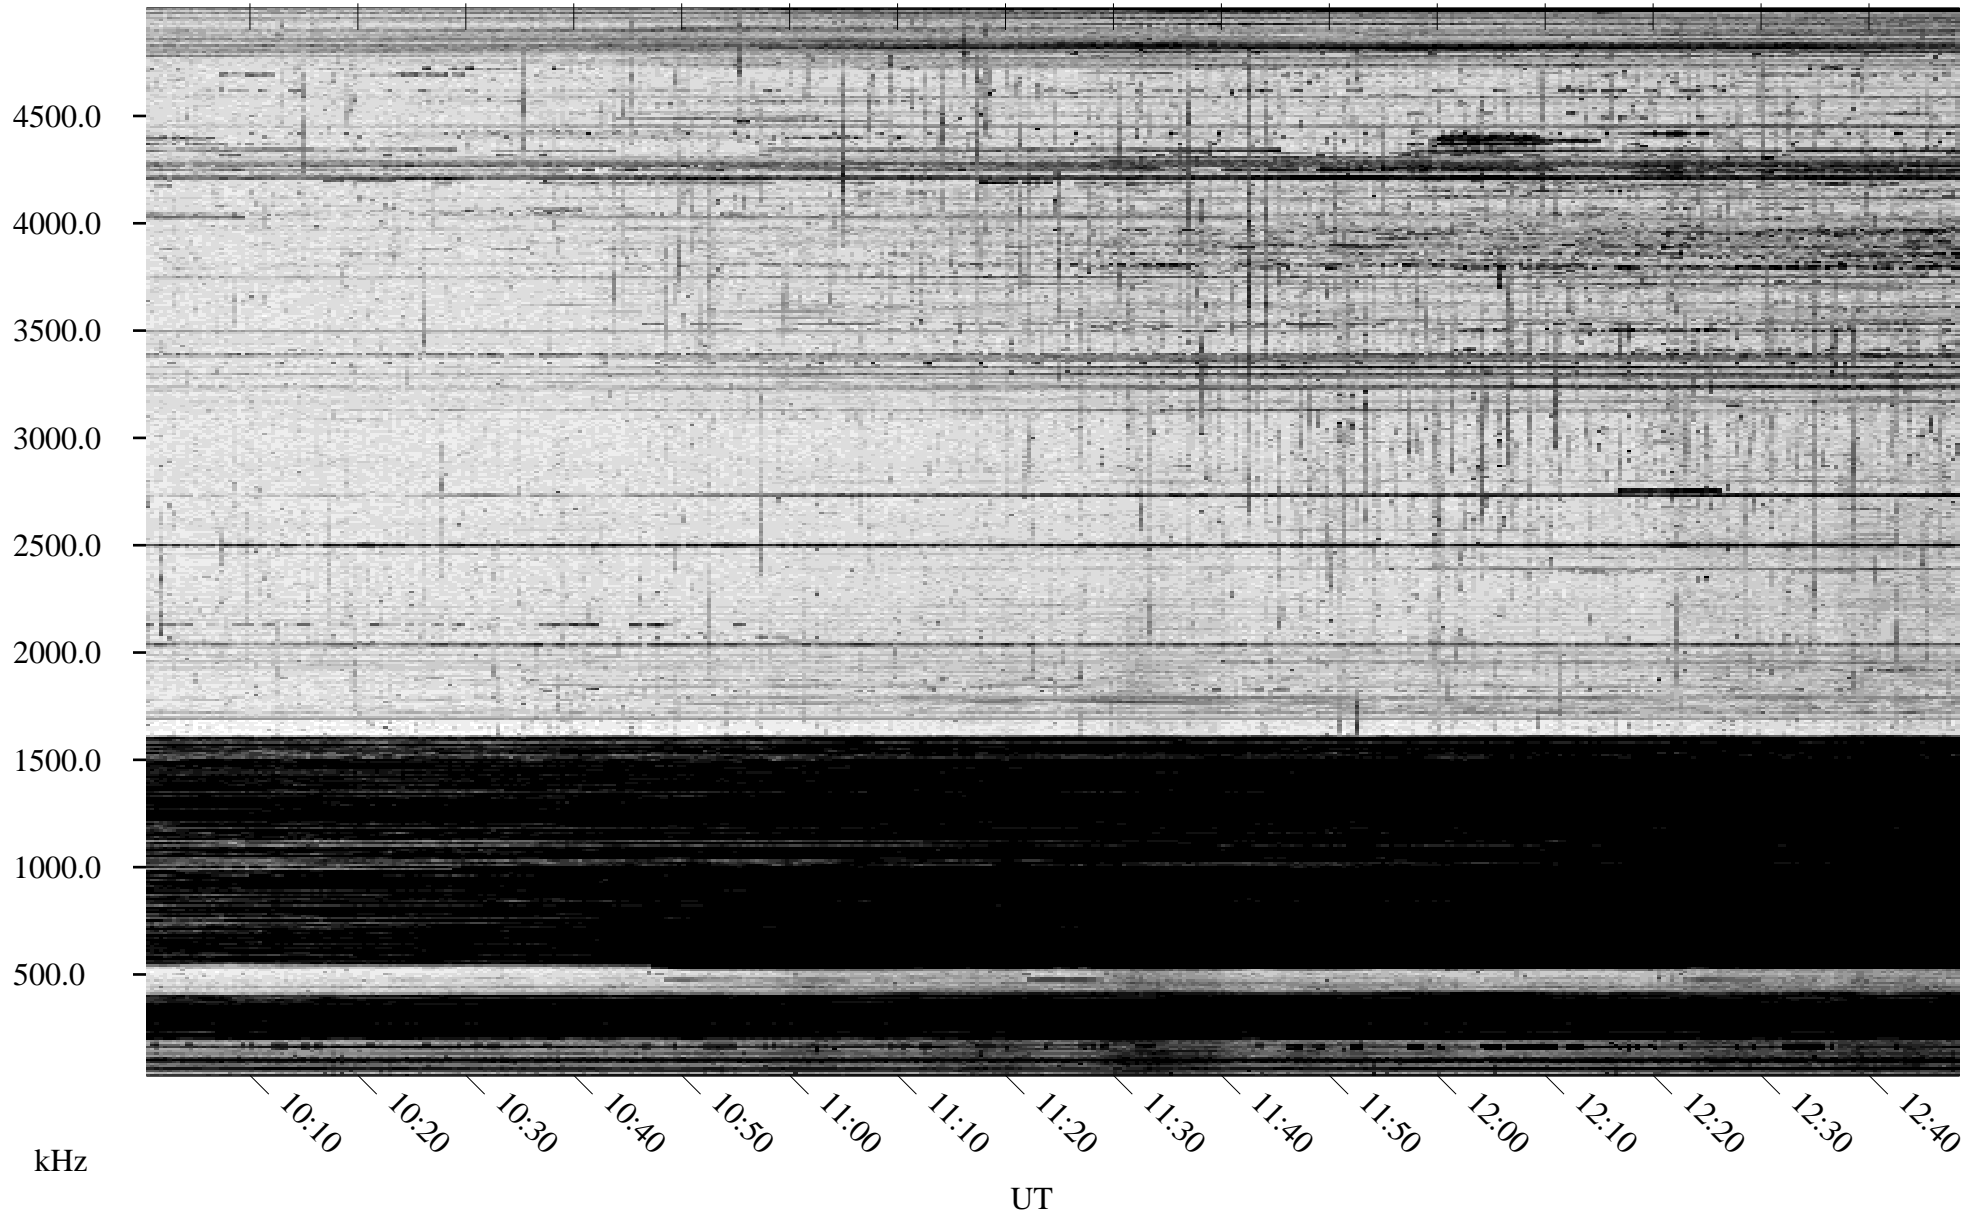

# 01/26/1995 Churchill, Manitoba

Linear Scale    Black = 161    White = 15

ch950251.r00m max\_12

Page 5

# 01/26/1995 Churchill, Manitoba

Linear Scale Black = 161 White = 15

ch950251.r00m max\_12

Page 6