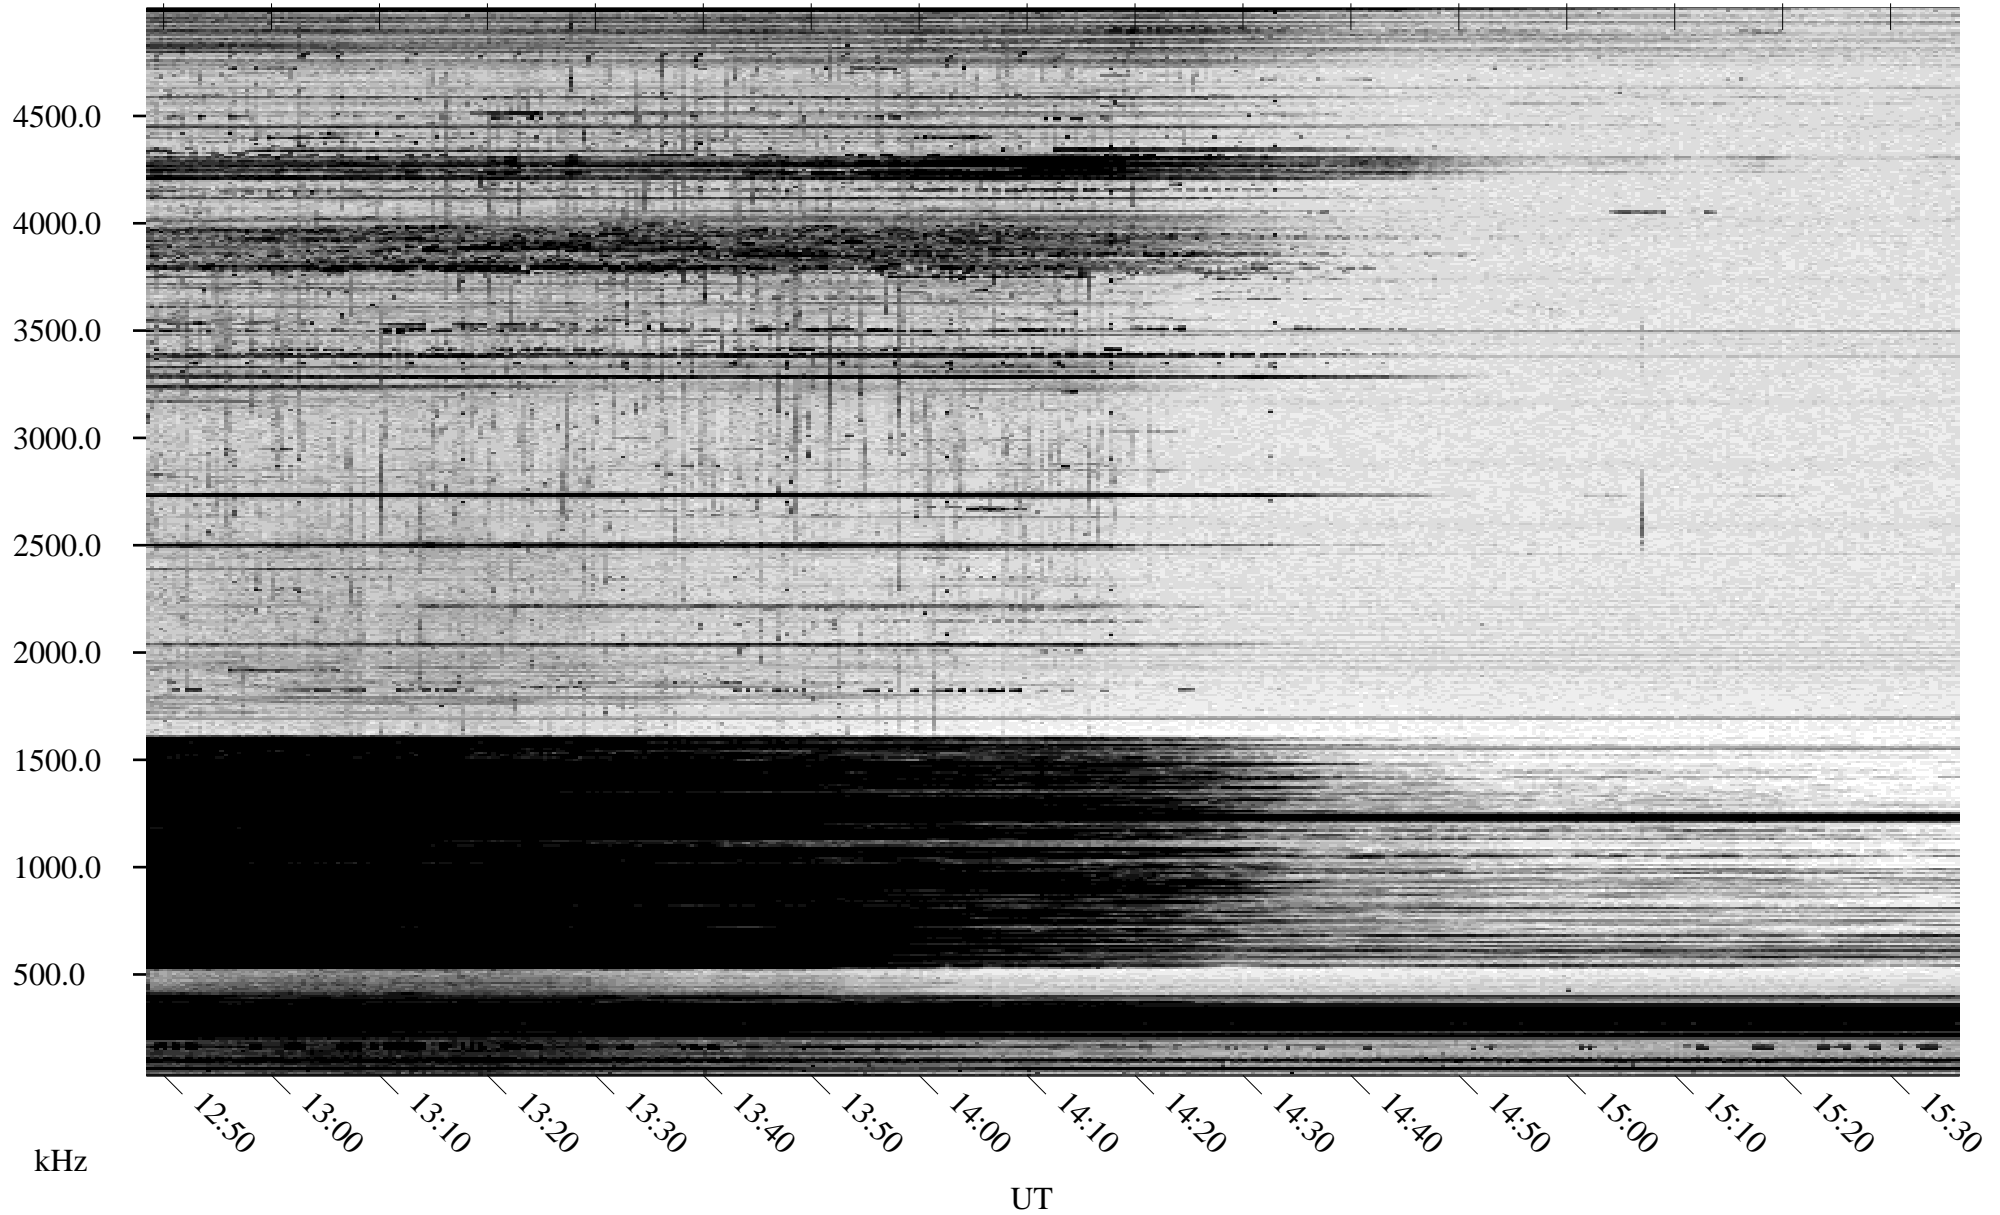

# 01/26/1995 Churchill, Manitoba

Linear Scale Black = 161 White = 15

ch950251.r00m max\_12

Page 6

# 01/26/1995 Churchill, Manitoba

Linear Scale    Black = 161    White = 15

ch950251.r00m max\_12

Page 7

# 01/26/1995 Churchill, Manitoba

Linear Scale    Black = 161    White = 15

ch950251.r00m max\_12