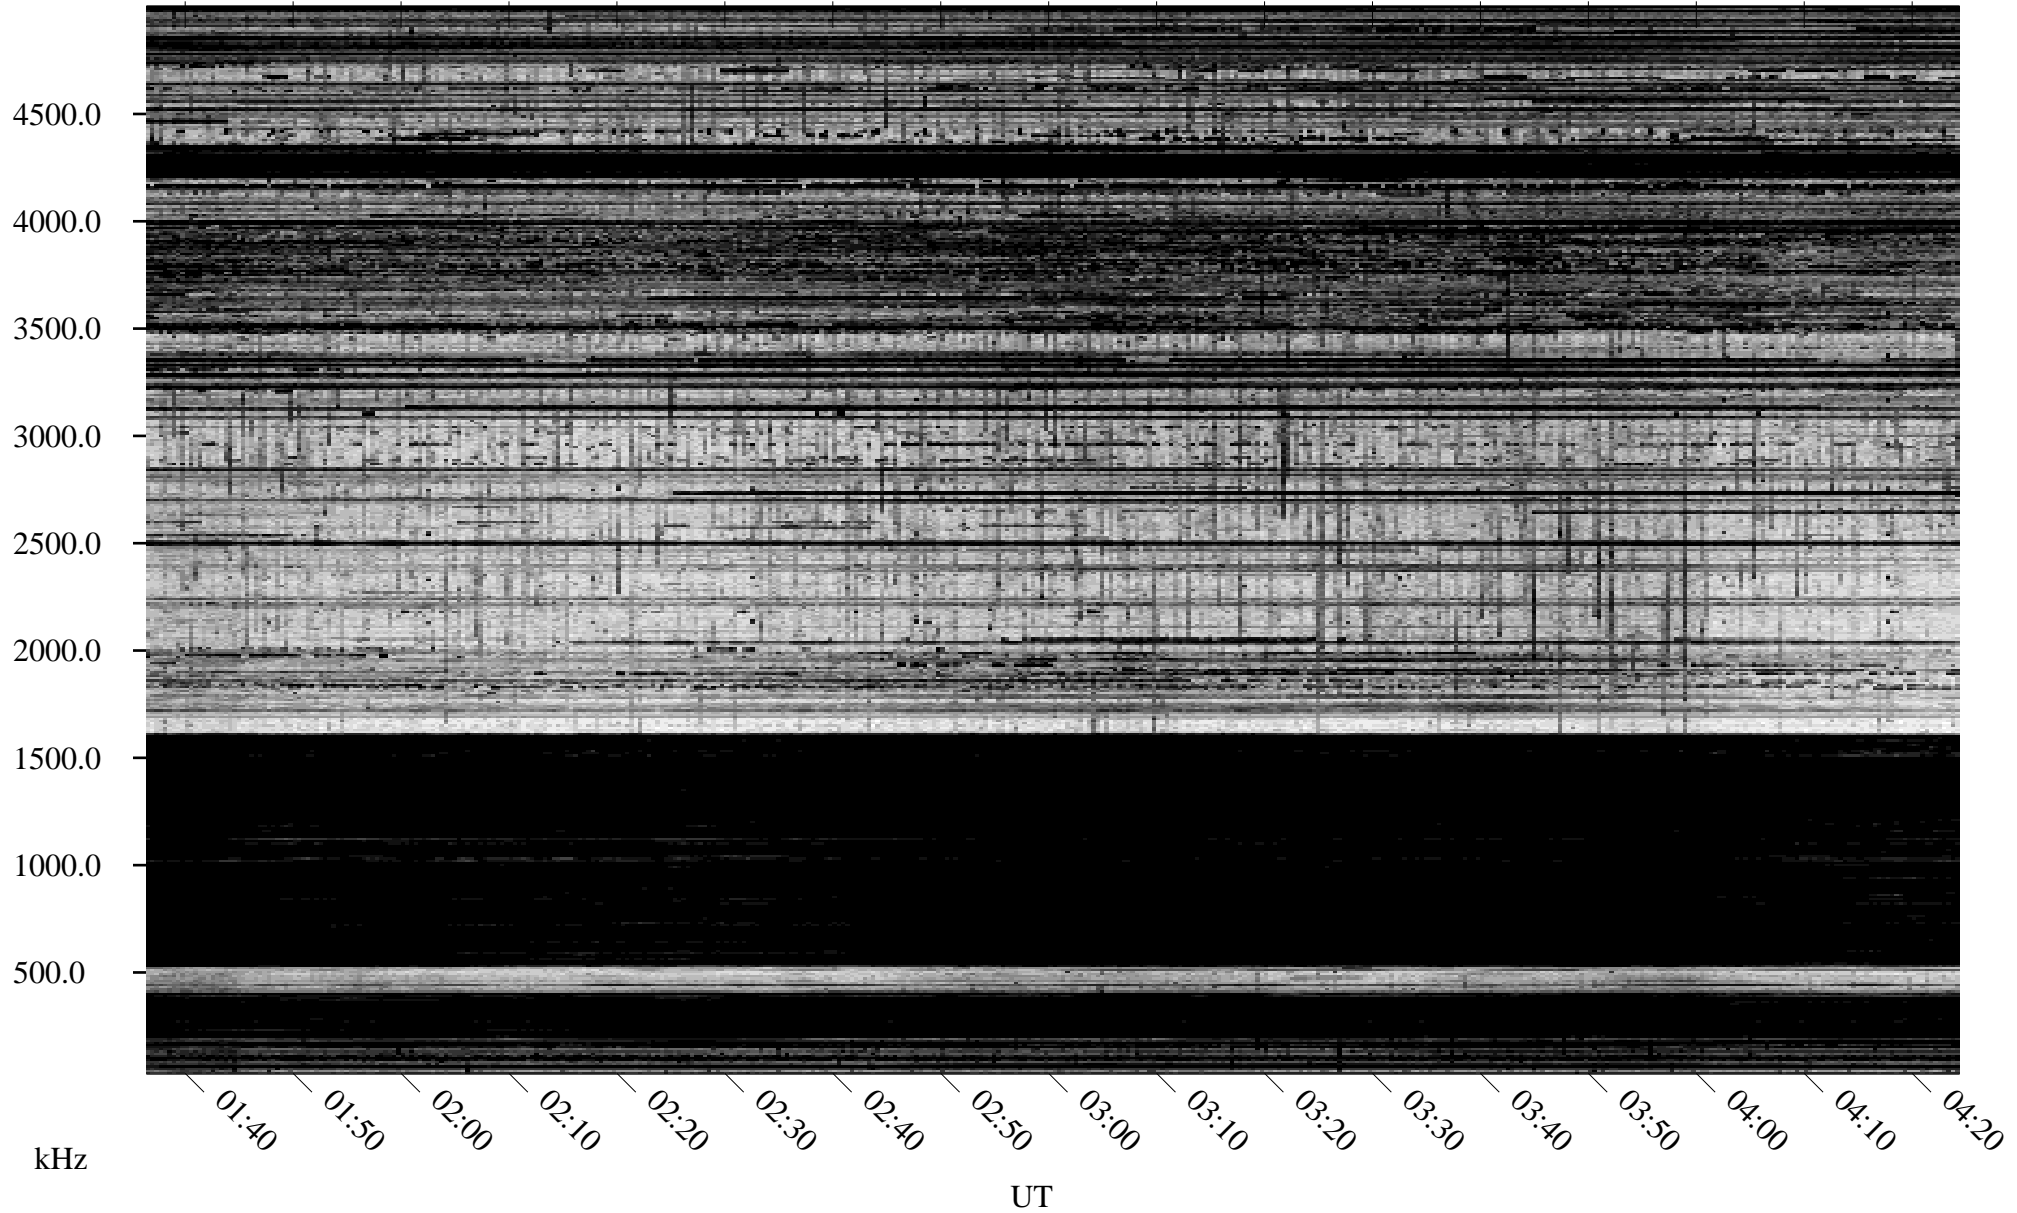

01/26/1995 Churchill, Manitoba

Linear Scale Black = 161 White = 15

ch95026l.r00m max_12

Page 1

01/26/1995 Churchill, Manitoba

Linear Scale Black = 161 White = 15

ch95026l.r00m max_12

Page 2

01/27/1995 Churchill, Manitoba

Linear Scale Black = 161 White = 15

ch95026l.r00m max_12

Page 3

01/27/1995 Churchill, Manitoba

Linear Scale Black = 161 White = 15

ch95026l.r00m max_12

Page 4

01/27/1995 Churchill, Manitoba

Linear Scale Black = 161 White = 15

ch95026l.r00m max_12

Page 5

01/27/1995 Churchill, Manitoba

Linear Scale Black = 161 White = 15

ch95026l.r00m max_12

Page 6

01/27/1995 Churchill, Manitoba

Linear Scale Black = 161 White = 15

ch95026l.r00m max_12

Page 7

01/27/1995 Churchill, Manitoba

Linear Scale Black = 161 White = 15

ch95026l.r00m max_12

Page 8