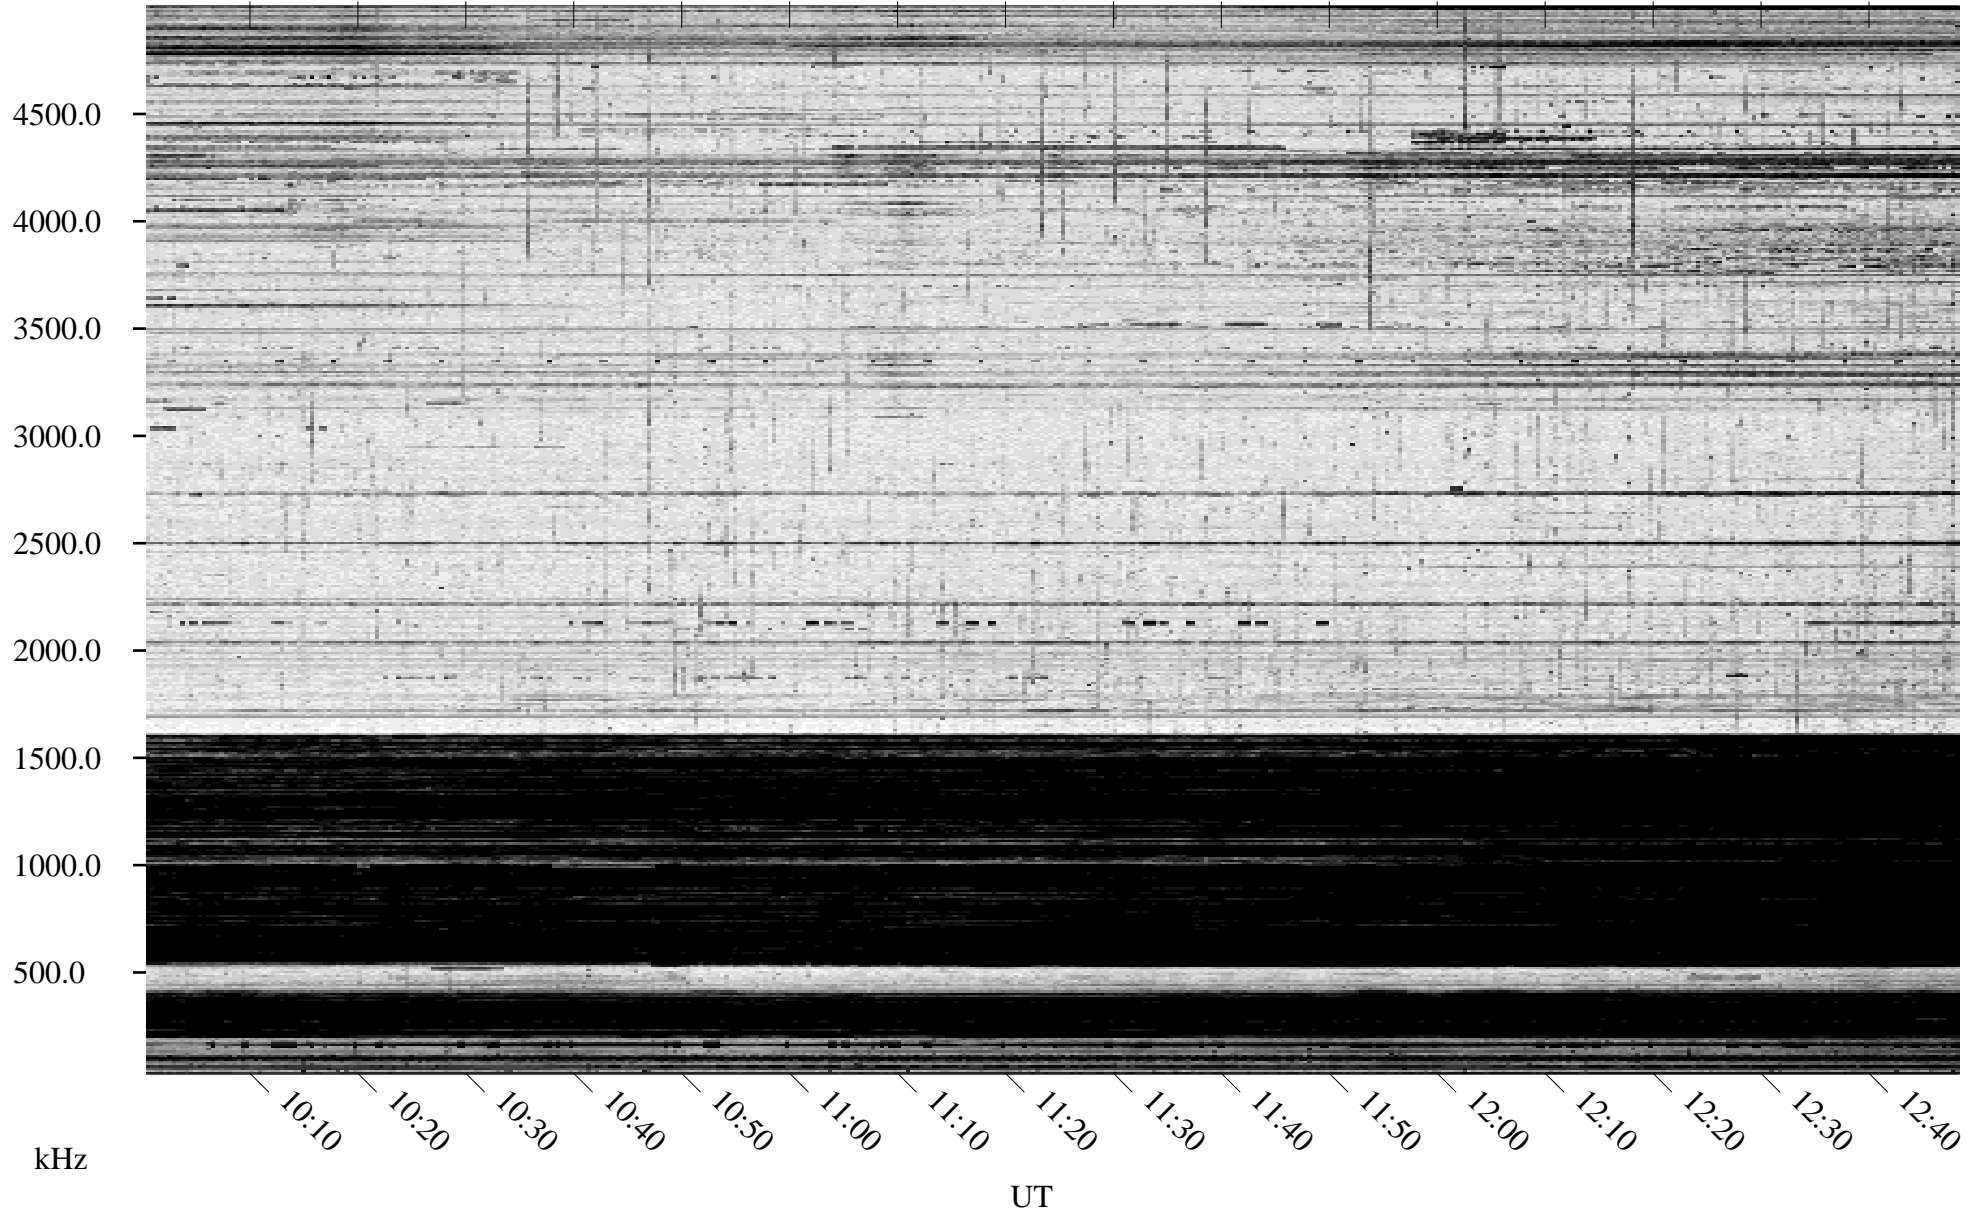

01/26/1995 Churchill, Manitoba

Linear Scale Black = 161 White = 15

ch95026l.r00m max_12

Page 1

01/26/1995 Churchill, Manitoba

Linear Scale Black = 161 White = 15

ch95026l.r00m max_12

Page 2

01/27/1995 Churchill, Manitoba

Linear Scale Black = 161 White = 15

ch95026l.r00m max_12

Page 3

01/27/1995 Churchill, Manitoba

Linear Scale Black = 161 White = 15

ch95026l.r00m max_12

Page 4

01/27/1995 Churchill, Manitoba

Linear Scale Black = 161 White = 15

ch95026l.r00m max_12

Page 5

01/27/1995 Churchill, Manitoba

Linear Scale Black = 161 White = 15

ch95026l.r00m max_12

Page 6

01/27/1995 Churchill, Manitoba

Linear Scale Black = 161 White = 15

ch95026l.r00m max_12

Page 7

01/27/1995 Churchill, Manitoba

Linear Scale Black = 161 White = 15

ch95026l.r00m max_12

Page 8