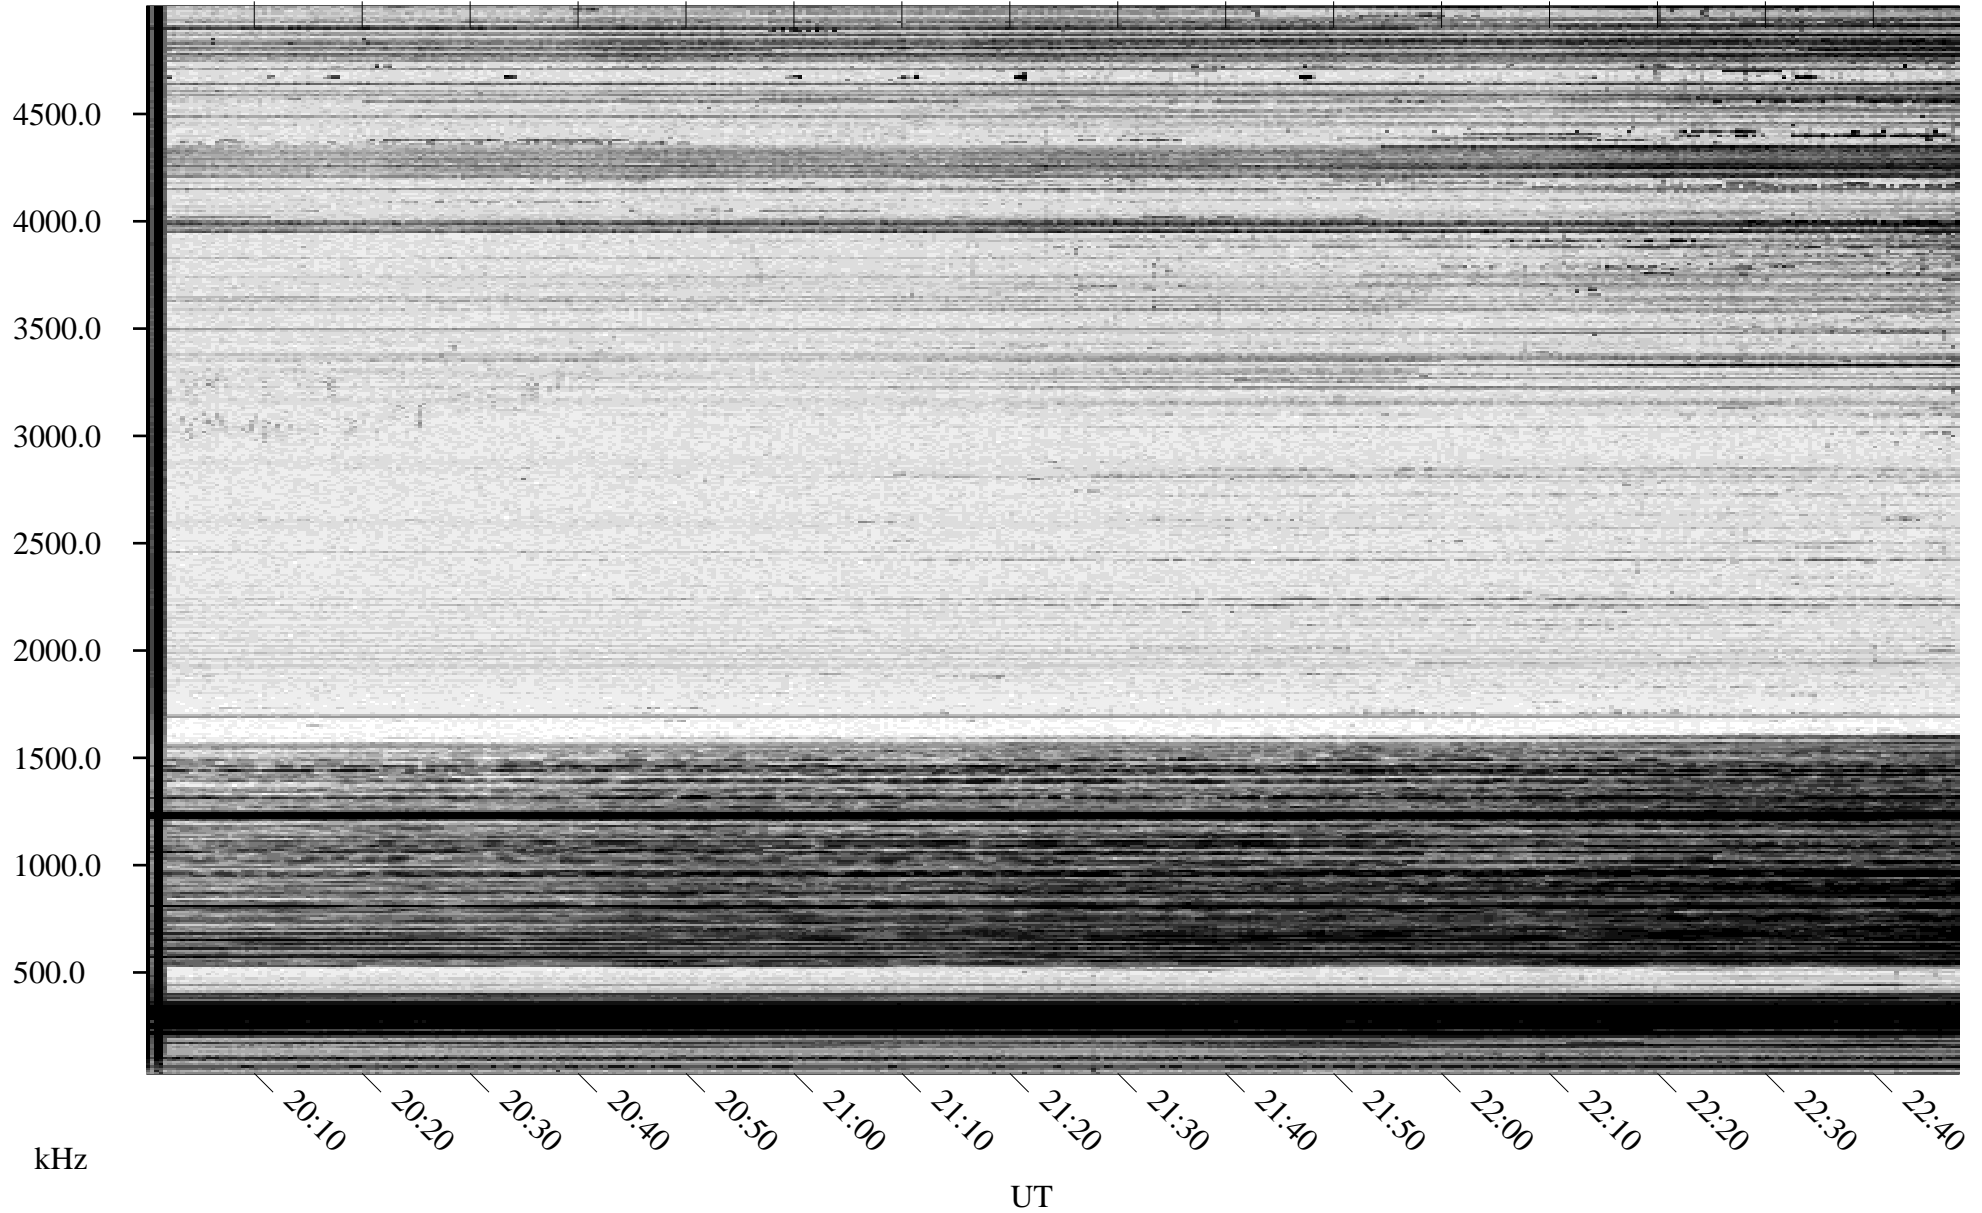

01/26/1995 Churchill, Manitoba

Linear Scale Black = 161 White = 15

ch95026l.r00m max_12

Page 1

01/26/1995 Churchill, Manitoba

Linear Scale Black = 161 White = 15

ch95026l.r00m max_12

Page 2

01/27/1995 Churchill, Manitoba

Linear Scale Black = 161 White = 15

ch95026l.r00m max_12

Page 3

01/27/1995 Churchill, Manitoba

Linear Scale Black = 161 White = 15

ch95026l.r00m max_12

Page 4

01/27/1995 Churchill, Manitoba

Linear Scale Black = 161 White = 15

ch95026l.r00m max_12

Page 5

01/27/1995 Churchill, Manitoba

Linear Scale Black = 161 White = 15

ch95026l.r00m max_12

Page 6

01/27/1995 Churchill, Manitoba

Linear Scale Black = 161 White = 15

ch95026l.r00m max_12

Page 7

01/27/1995 Churchill, Manitoba

Linear Scale Black = 161 White = 15

ch95026l.r00m max_12

Page 8