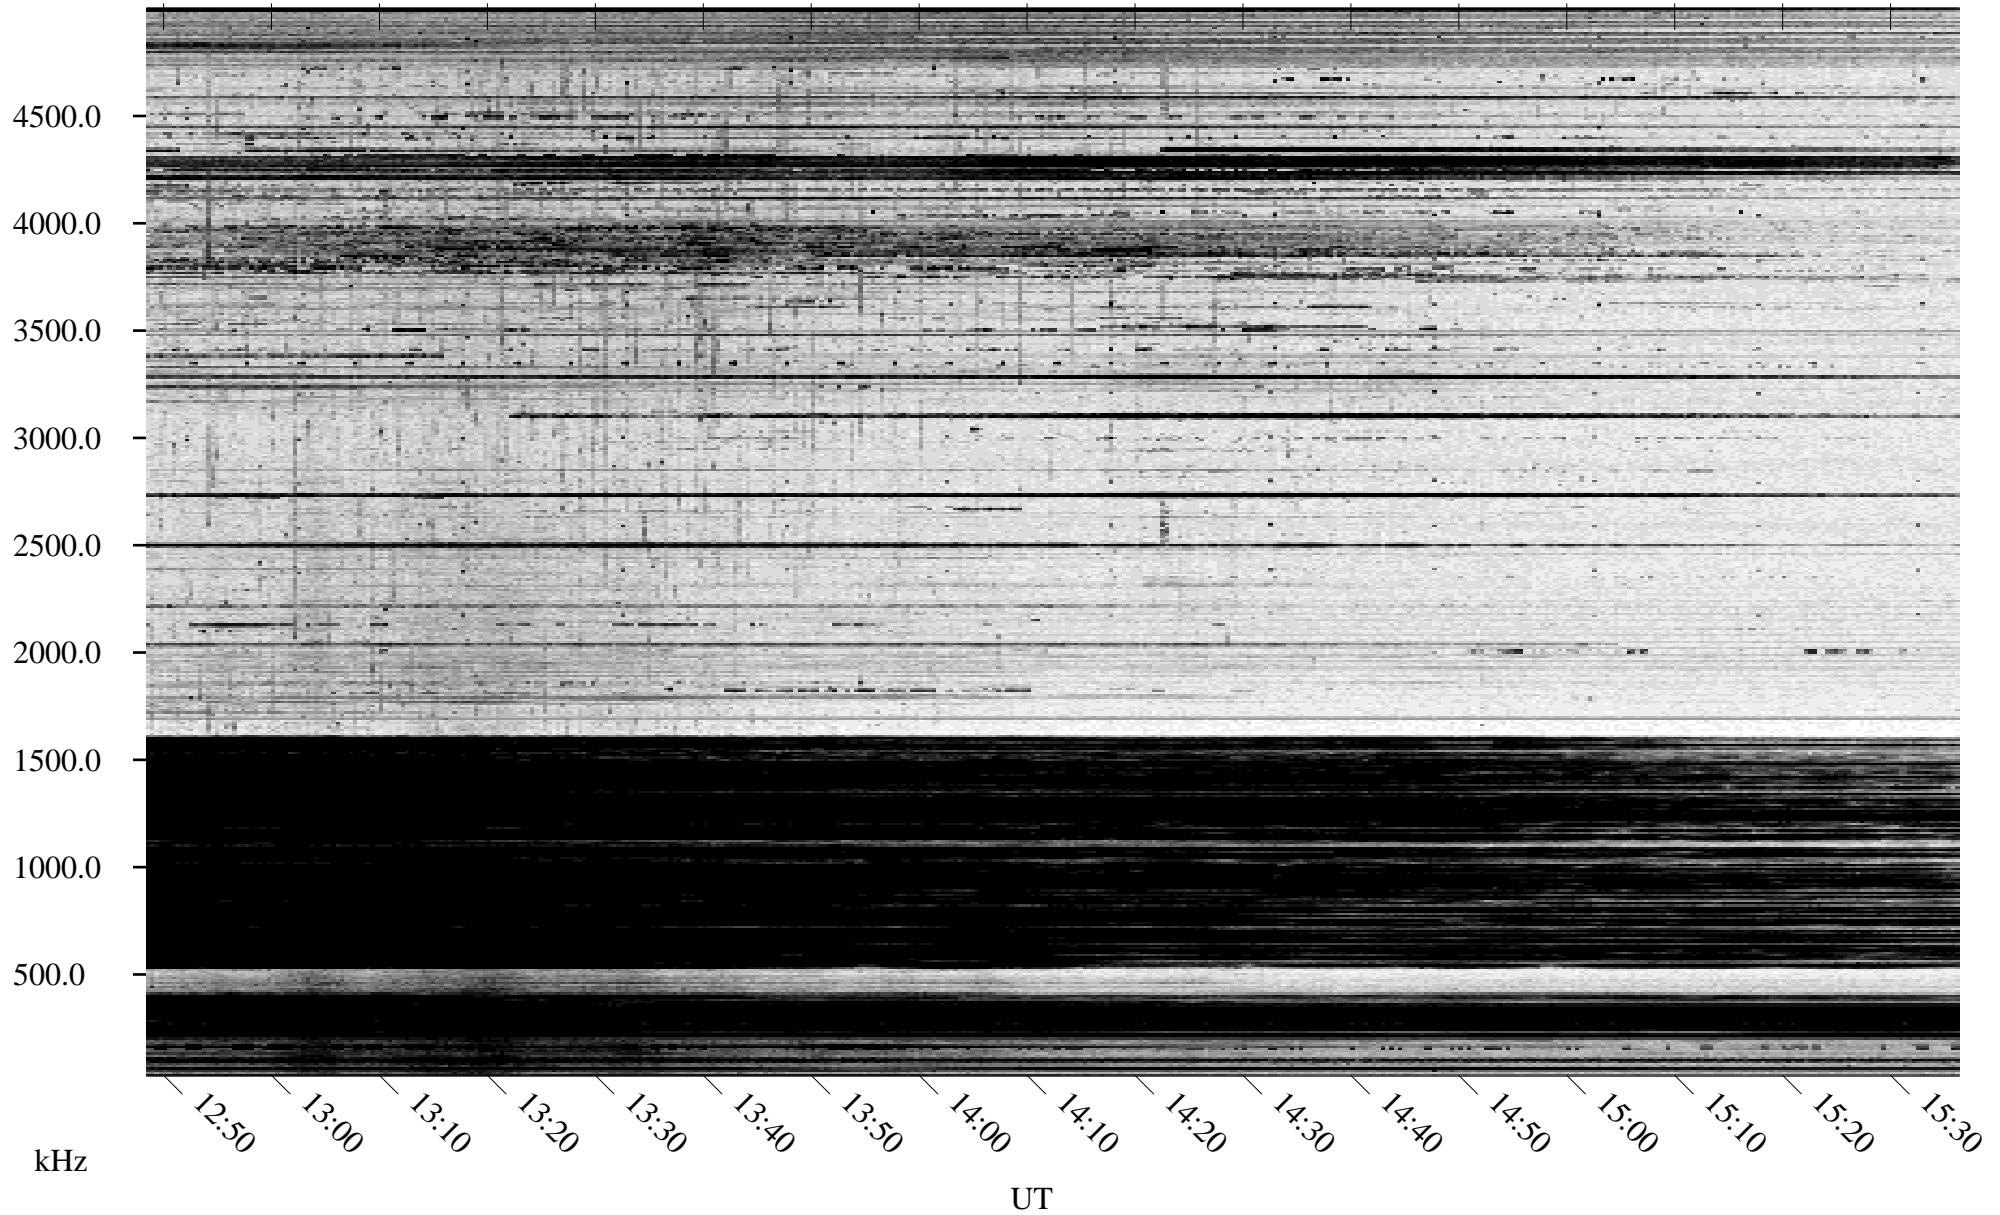

01/26/1995 Churchill, Manitoba

Linear Scale Black = 161 White = 15

ch95026l.r00m max_12

Page 1

01/26/1995 Churchill, Manitoba

Linear Scale Black = 161 White = 15

ch95026l.r00m max_12

Page 2

01/27/1995 Churchill, Manitoba

Linear Scale Black = 161 White = 15

ch95026l.r00m max_12

Page 3

01/27/1995 Churchill, Manitoba

Linear Scale Black = 161 White = 15

ch95026l.r00m max_12

Page 4

01/27/1995 Churchill, Manitoba

Linear Scale Black = 161 White = 15

ch95026l.r00m max_12

Page 5

01/27/1995 Churchill, Manitoba

Linear Scale Black = 161 White = 15

ch95026l.r00m max_12

Page 6

01/27/1995 Churchill, Manitoba

Linear Scale Black = 161 White = 15

ch95026l.r00m max_12

Page 7

01/27/1995 Churchill, Manitoba

Linear Scale Black = 161 White = 15

ch95026l.r00m max_12

Page 8