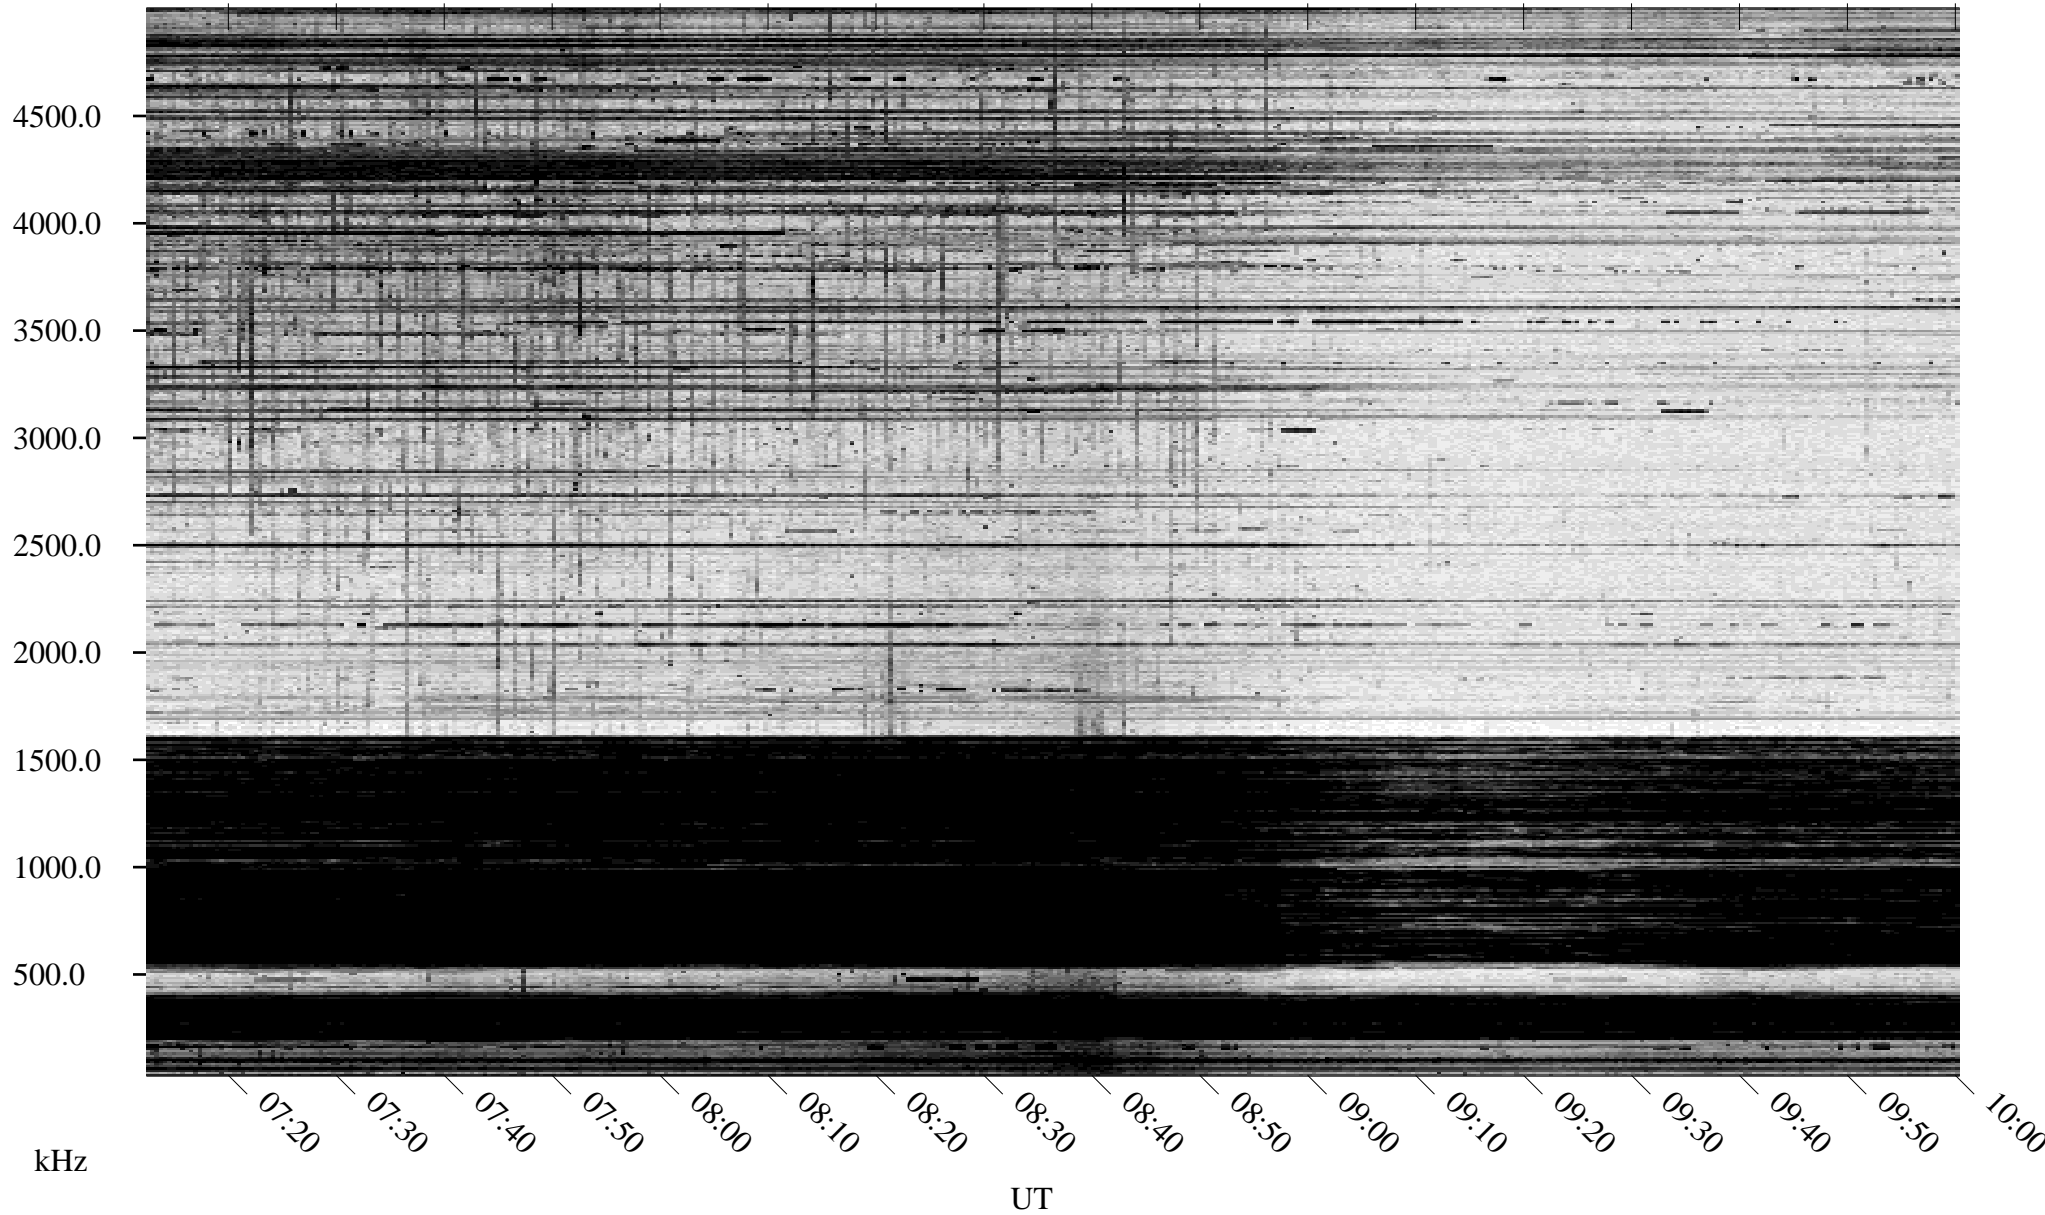

01/26/1995 Churchill, Manitoba

Linear Scale Black = 161 White = 15

ch95026l.r00m max_12

Page 1

01/26/1995 Churchill, Manitoba

Linear Scale Black = 161 White = 15

ch95026l.r00m max_12

Page 2

01/27/1995 Churchill, Manitoba

Linear Scale Black = 161 White = 15

ch95026l.r00m max_12

Page 3

01/27/1995 Churchill, Manitoba

Linear Scale Black = 161 White = 15

ch95026l.r00m max_12

Page 4

01/27/1995 Churchill, Manitoba

Linear Scale Black = 161 White = 15

ch95026l.r00m max_12

Page 5

01/27/1995 Churchill, Manitoba

Linear Scale Black = 161 White = 15

ch95026l.r00m max_12

Page 6

01/27/1995 Churchill, Manitoba

Linear Scale Black = 161 White = 15

ch95026l.r00m max_12

Page 7

01/27/1995 Churchill, Manitoba

Linear Scale Black = 161 White = 15

ch95026l.r00m max_12

Page 8