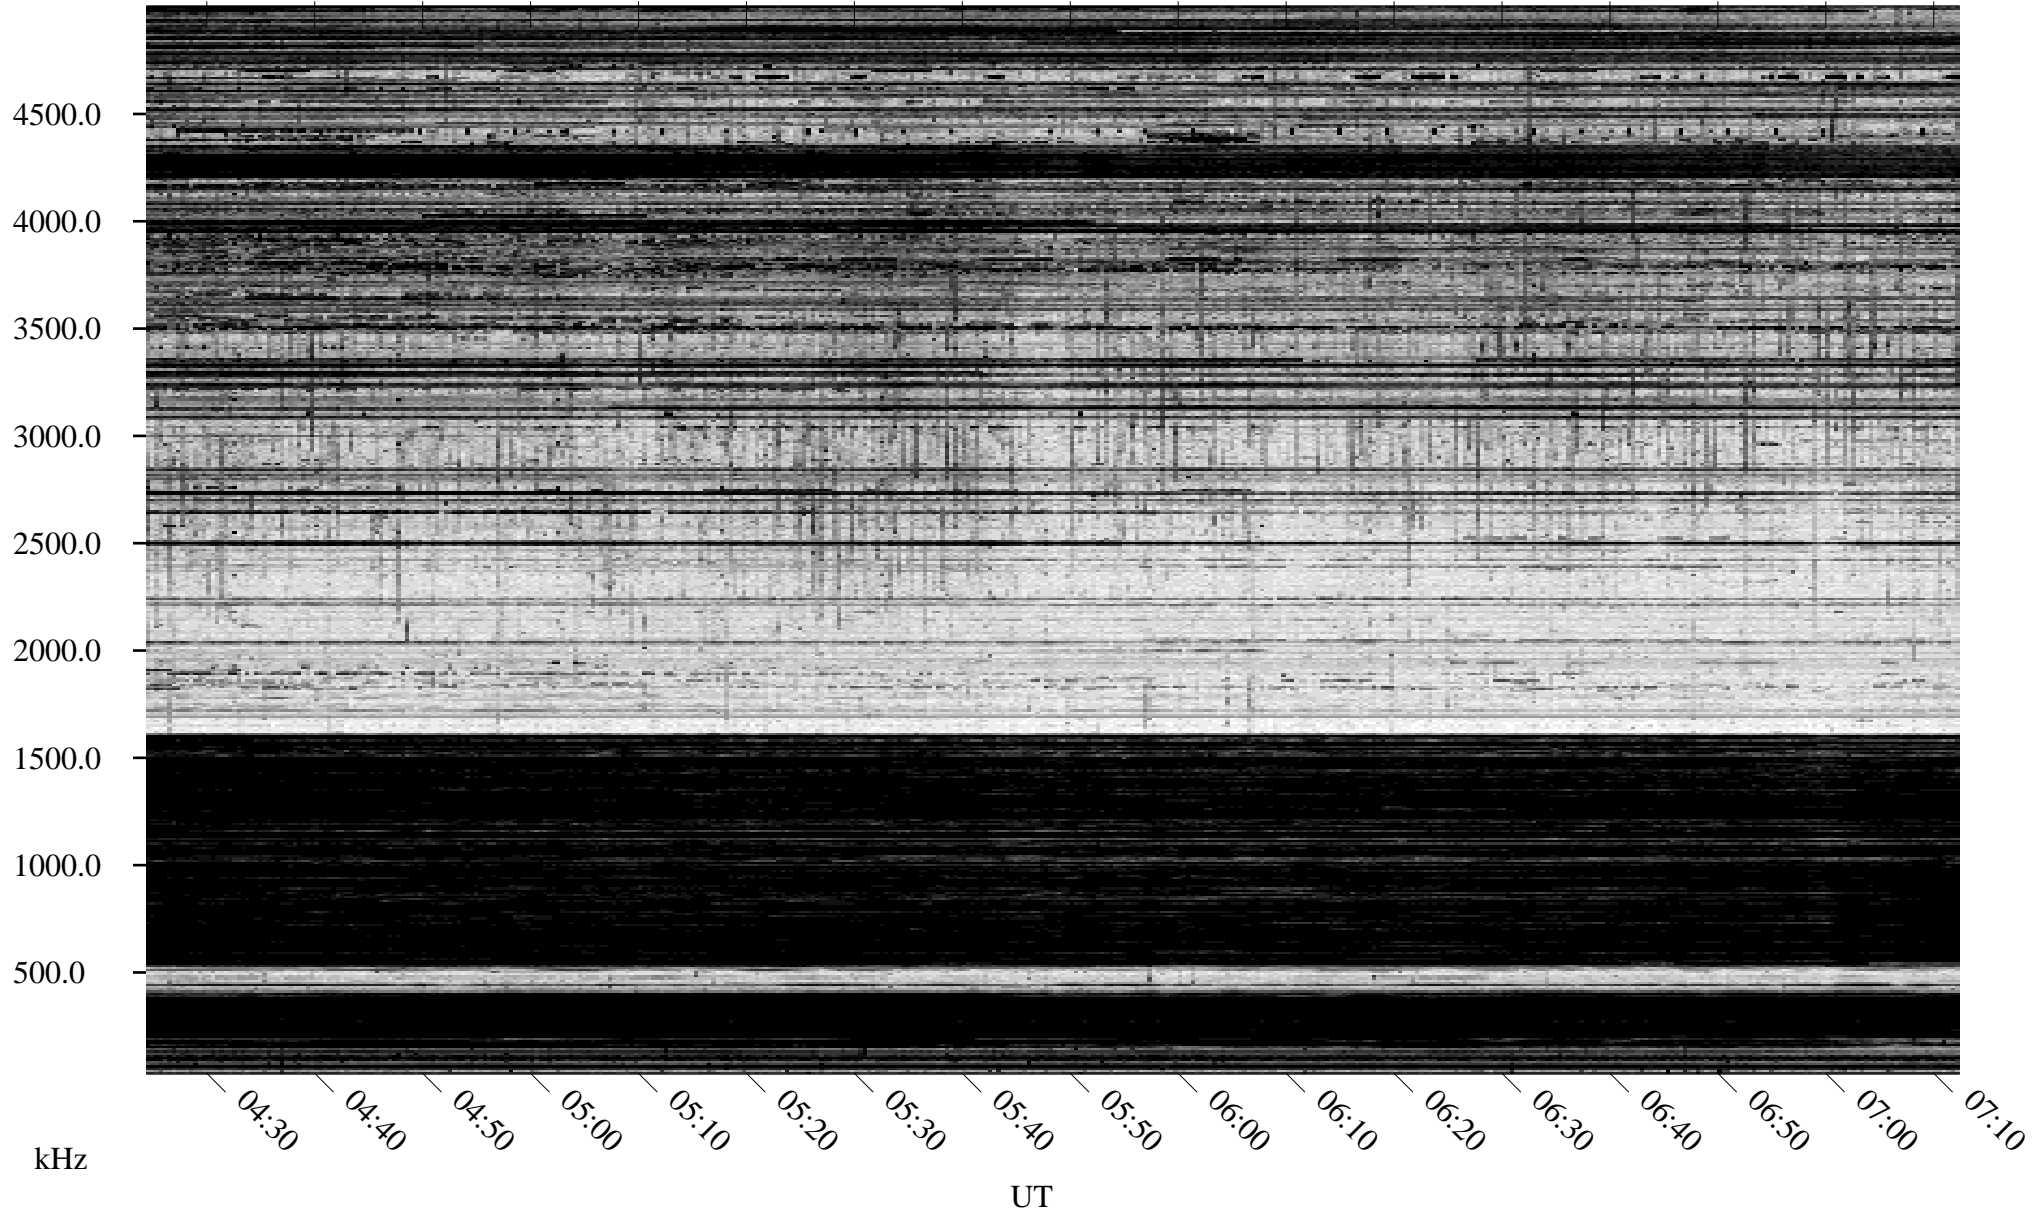

01/26/1995 Churchill, Manitoba

Linear Scale Black = 161 White = 15

ch95026l.r00m max_12

Page 1

01/26/1995 Churchill, Manitoba

Linear Scale Black = 161 White = 15

ch95026l.r00m max_12

Page 2

01/27/1995 Churchill, Manitoba

Linear Scale Black = 161 White = 15

ch95026l.r00m max_12

Page 3

01/27/1995 Churchill, Manitoba

Linear Scale Black = 161 White = 15

ch95026l.r00m max_12

Page 4

01/27/1995 Churchill, Manitoba

Linear Scale Black = 161 White = 15

ch95026l.r00m max_12

Page 5

01/27/1995 Churchill, Manitoba

Linear Scale Black = 161 White = 15

ch95026l.r00m max_12

Page 6

01/27/1995 Churchill, Manitoba

Linear Scale Black = 161 White = 15

ch95026l.r00m max_12

Page 7

01/27/1995 Churchill, Manitoba

Linear Scale Black = 161 White = 15

ch95026l.r00m max_12

Page 8