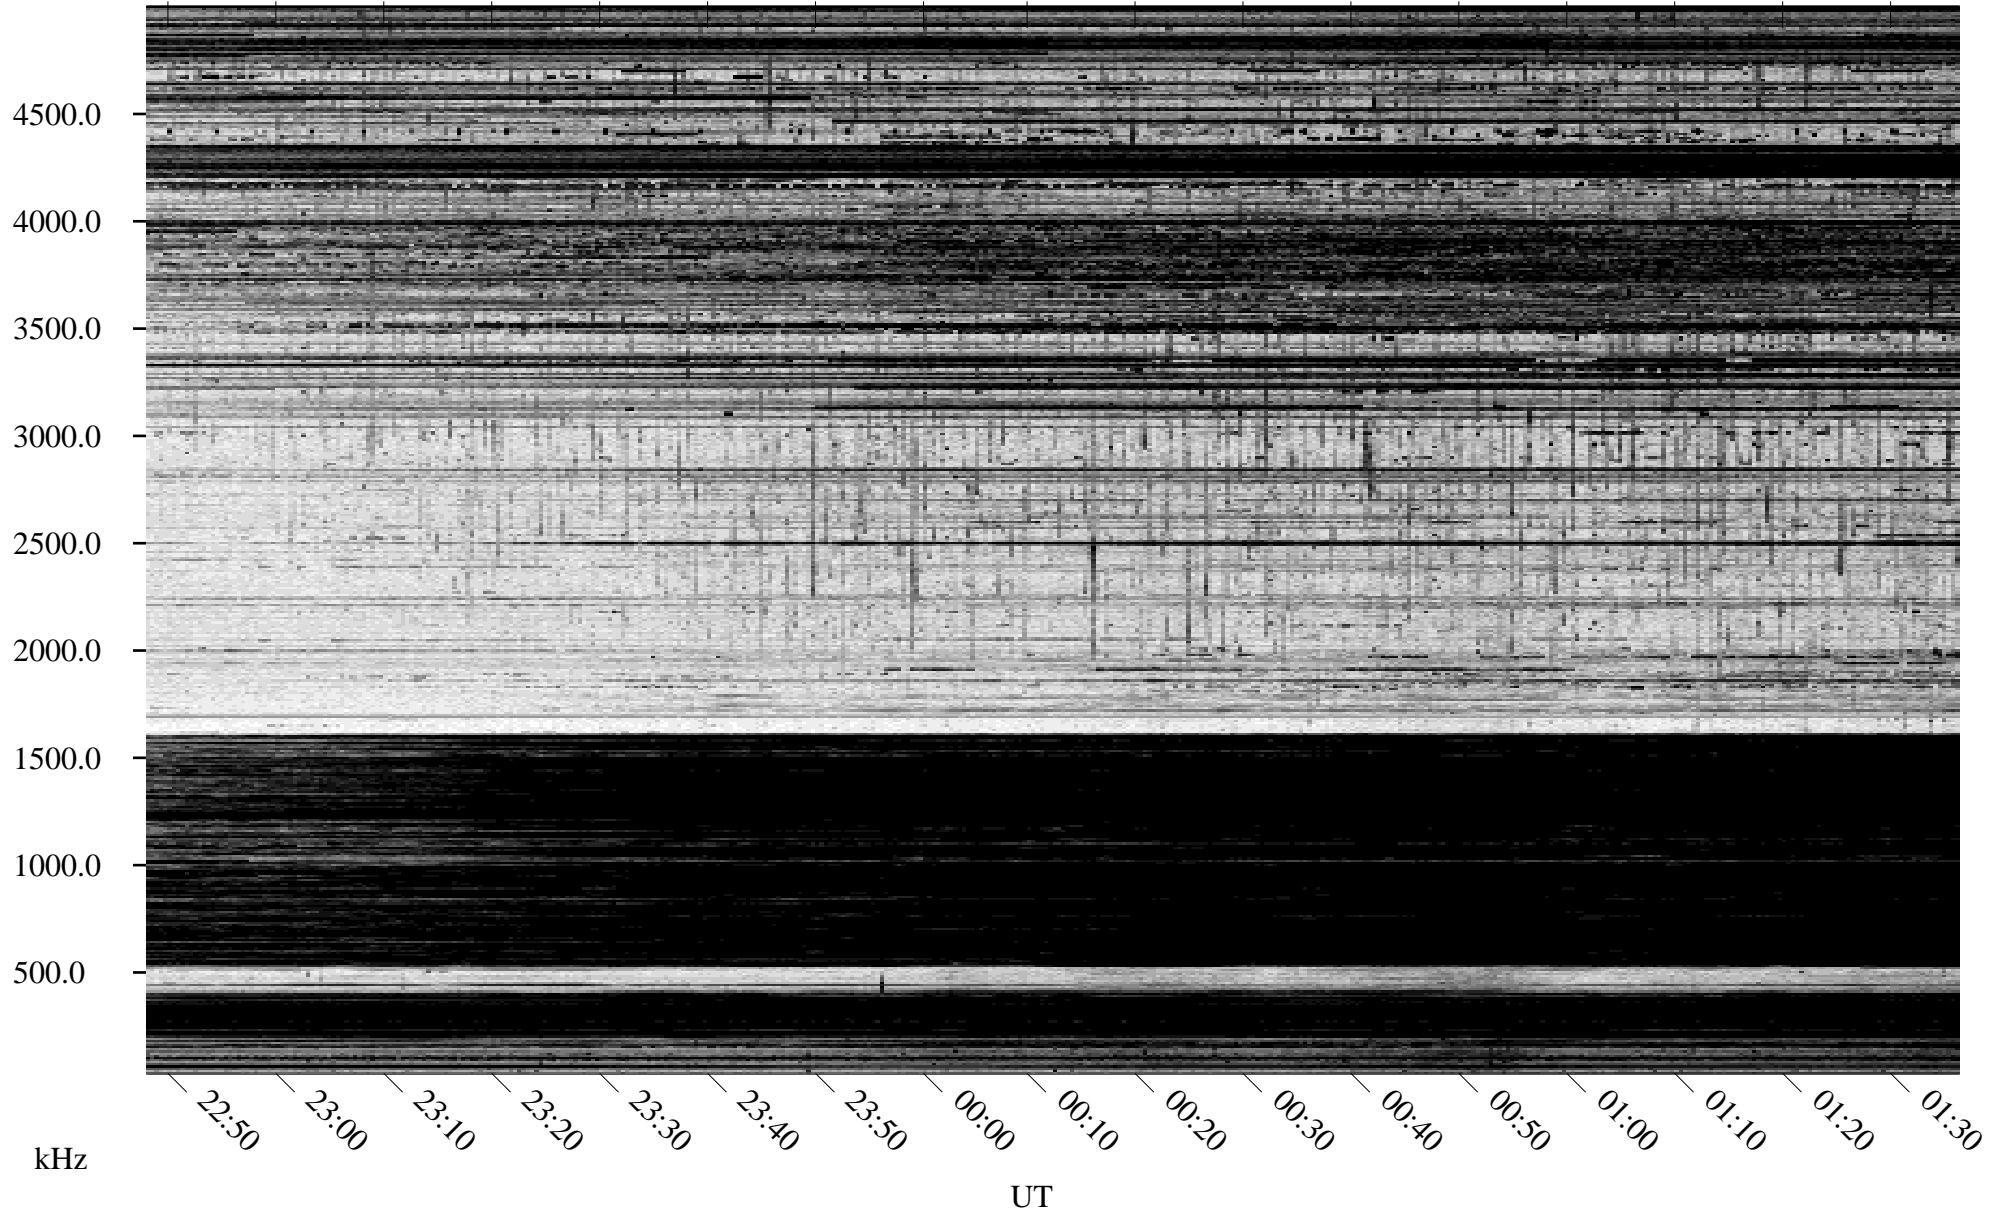

01/26/1995 Churchill, Manitoba

Linear Scale Black = 161 White = 15

ch95026l.r00m max_12

Page 1

01/26/1995 Churchill, Manitoba

Linear Scale Black = 161 White = 15

ch95026l.r00m max_12

Page 2

01/27/1995 Churchill, Manitoba

Linear Scale Black = 161 White = 15

ch95026l.r00m max_12

Page 3

01/27/1995 Churchill, Manitoba

Linear Scale Black = 161 White = 15

ch95026l.r00m max_12

Page 4

01/27/1995 Churchill, Manitoba

Linear Scale Black = 161 White = 15

ch95026l.r00m max_12

Page 5

01/27/1995 Churchill, Manitoba

Linear Scale Black = 161 White = 15

ch95026l.r00m max_12

Page 6

01/27/1995 Churchill, Manitoba

Linear Scale Black = 161 White = 15

ch95026l.r00m max_12

Page 7

01/27/1995 Churchill, Manitoba

Linear Scale Black = 161 White = 15

ch95026l.r00m max_12

Page 8