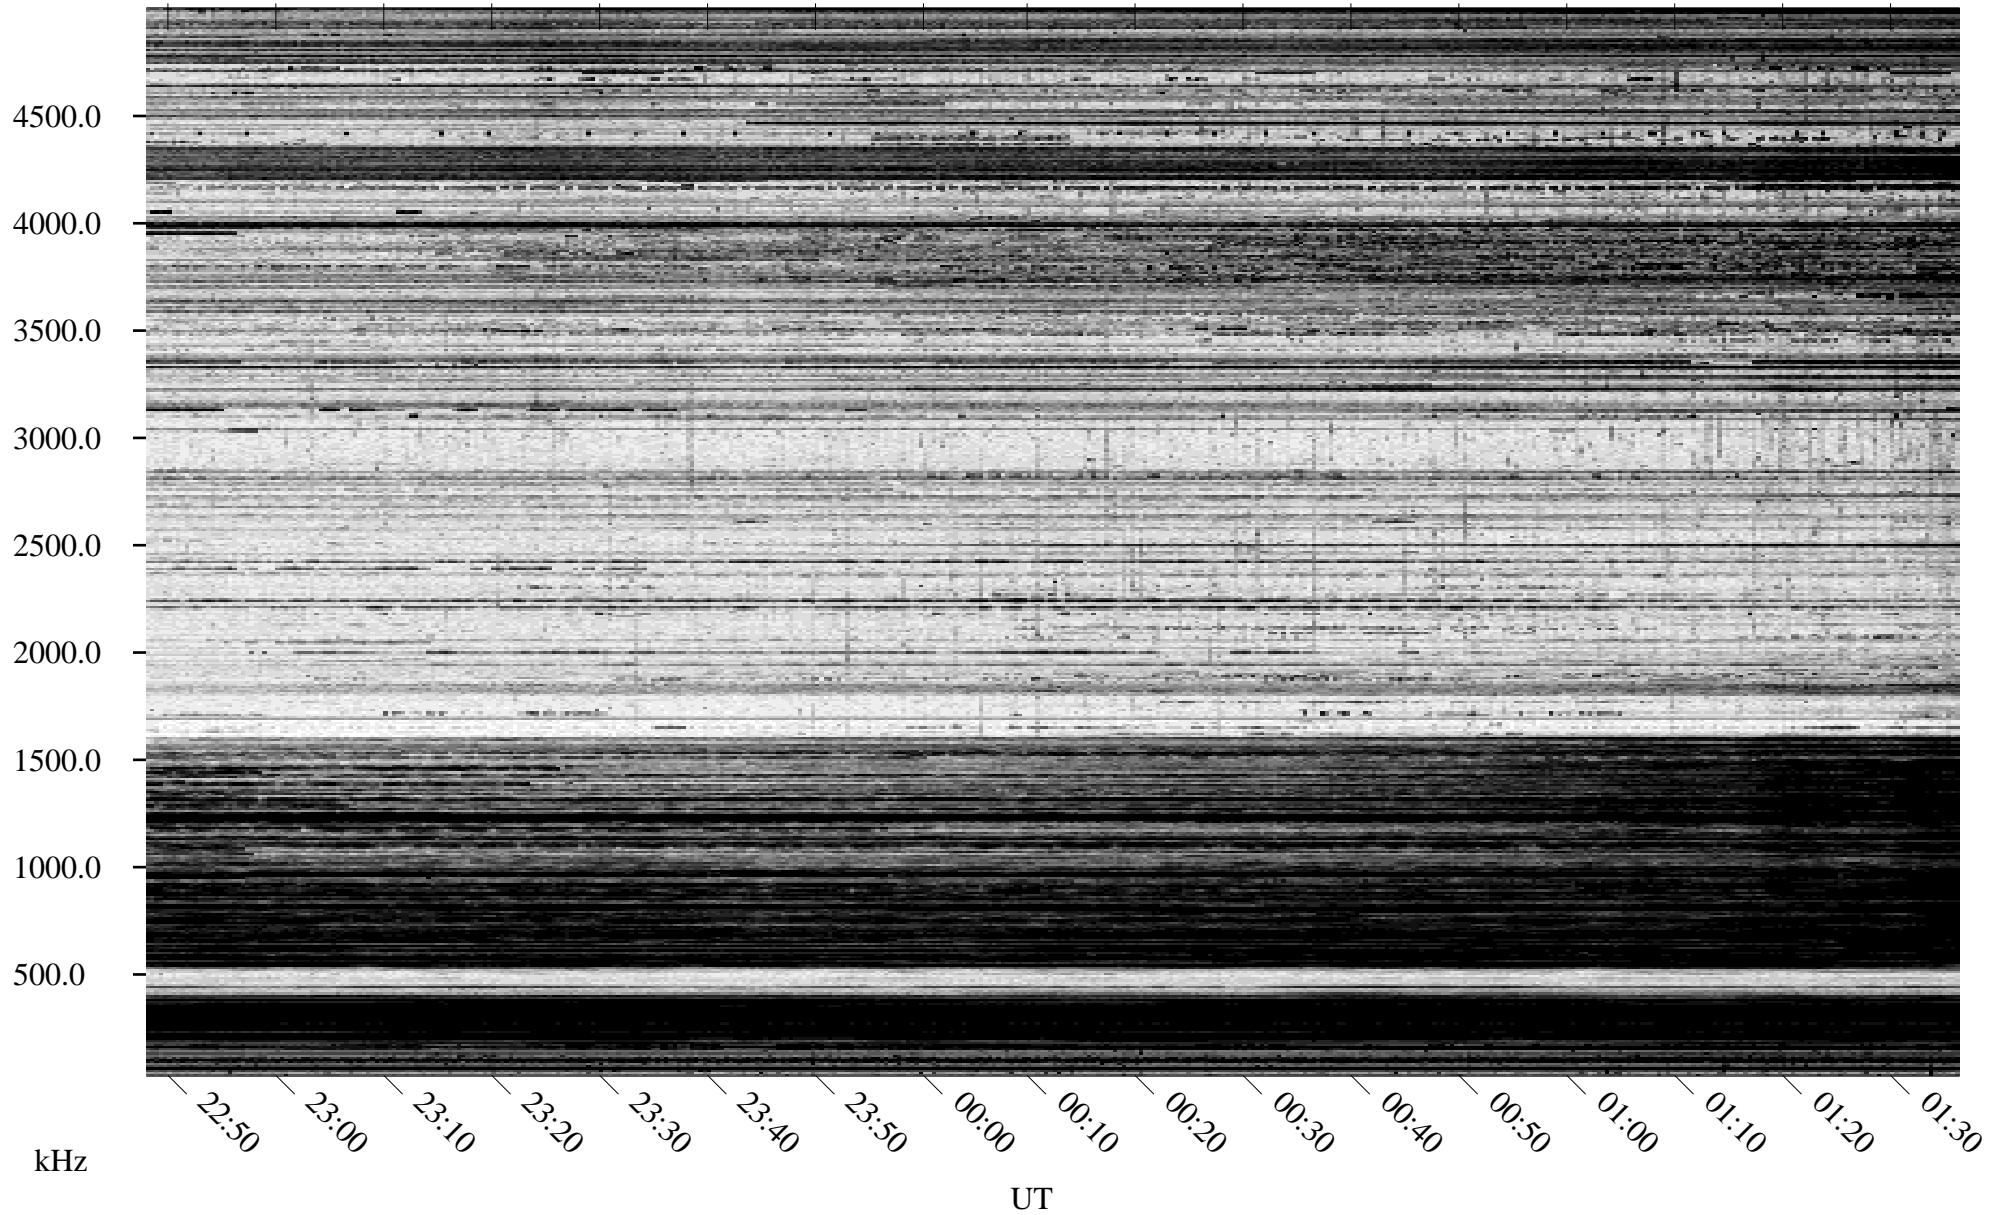

# 01/27/1995 Churchill, Manitoba

Linear Scale    Black = 161    White = 15

ch95027l.r00m max\_12

Page 1

# 01/27/1995 Churchill, Manitoba

Linear Scale    Black = 161    White = 15

ch950271.r00m max\_12

Page 2

# 01/28/1995 Churchill, Manitoba

Linear Scale    Black = 161    White = 15

ch95027l.r00m max\_12

Page 3

# 01/28/1995 Churchill, Manitoba

Linear Scale    Black = 161    White = 15

ch95027l.r00m max\_12

Page 4