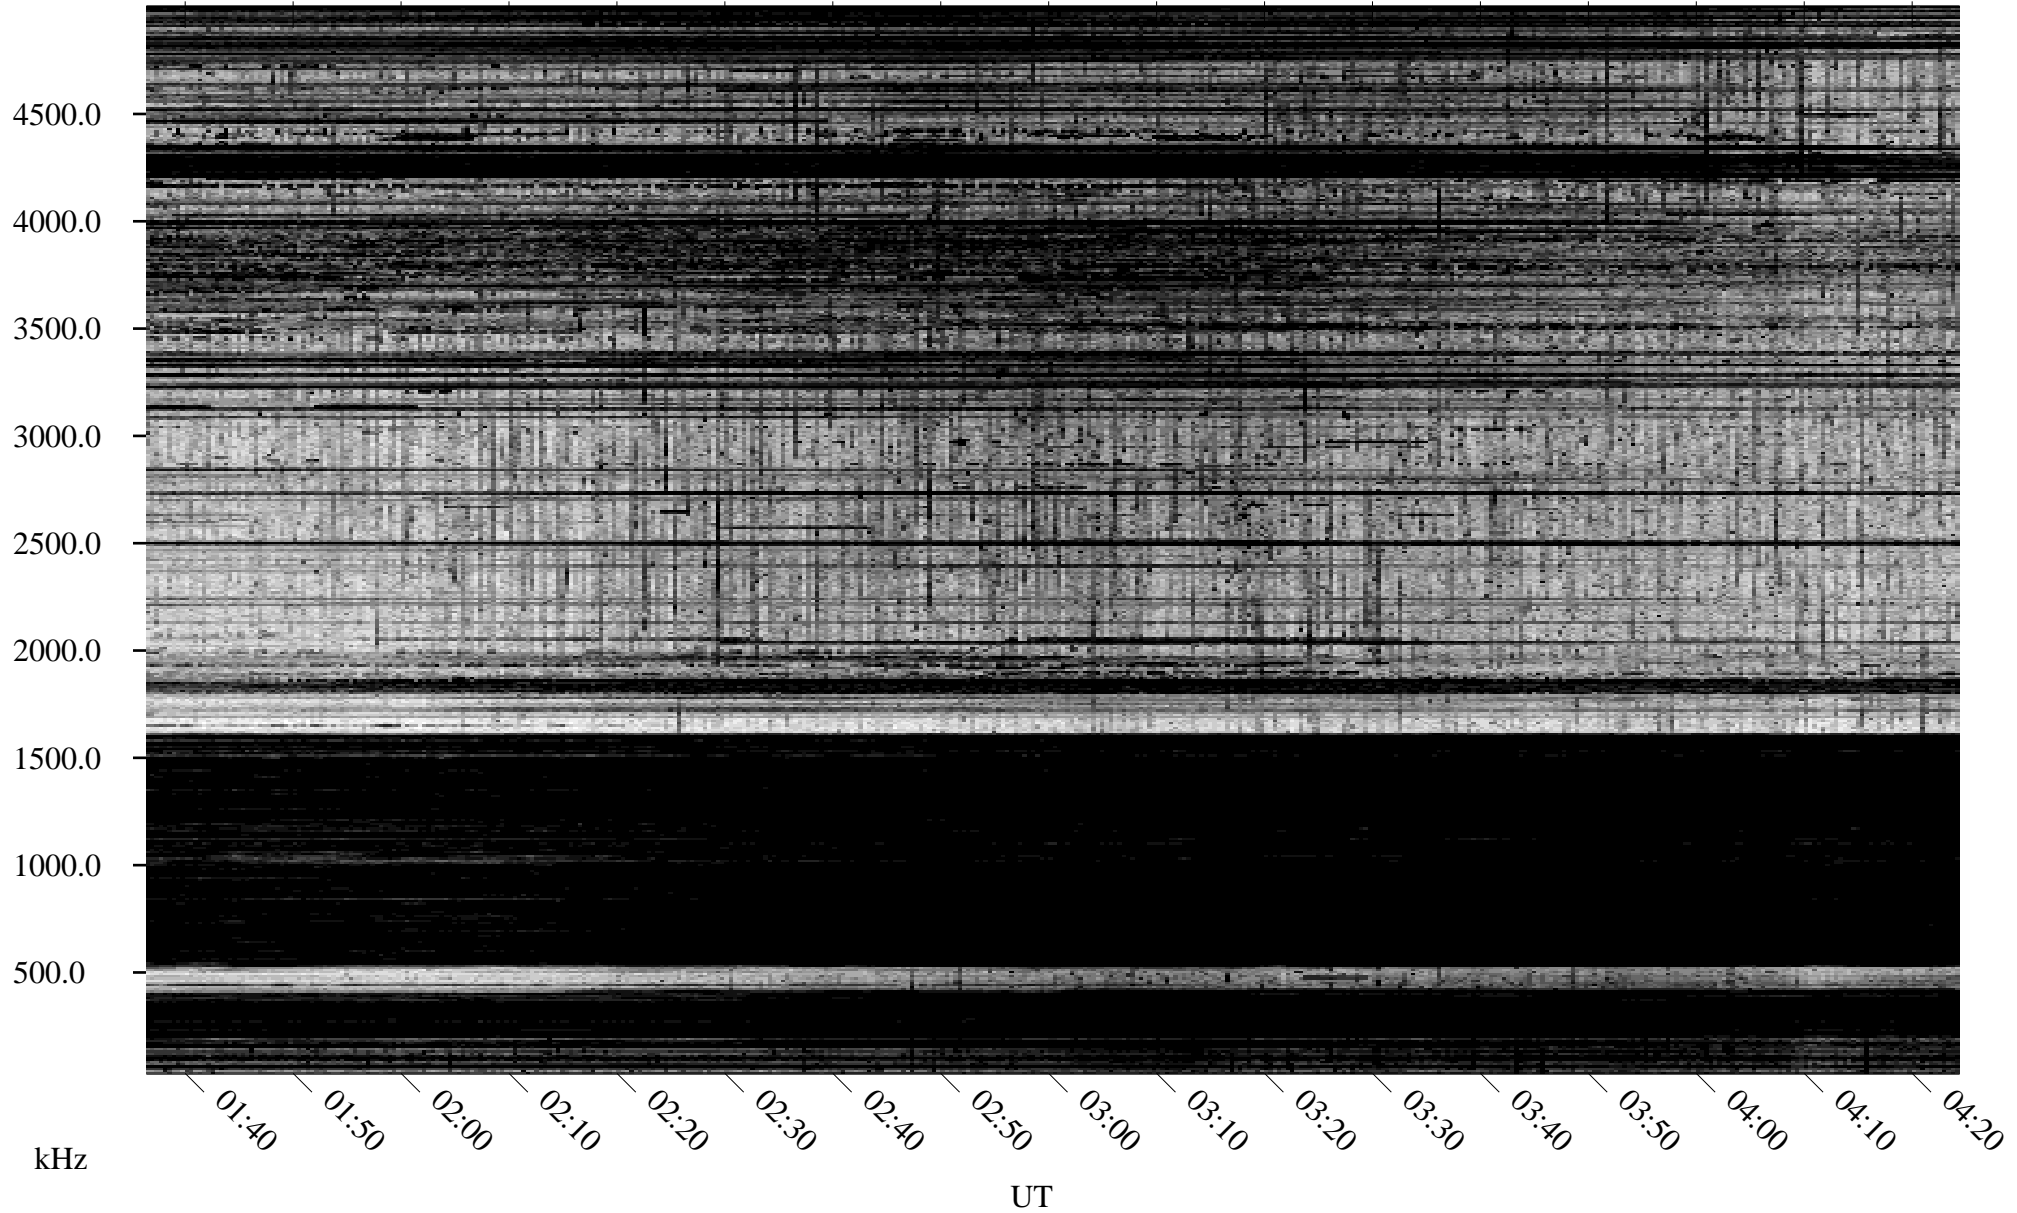

# 01/27/1995 Churchill, Manitoba

Linear Scale    Black = 161    White = 15

ch95027l.r00m max\_12

Page 1

# 01/27/1995 Churchill, Manitoba

Linear Scale    Black = 161    White = 15

ch950271.r00m max\_12

Page 2

# 01/28/1995 Churchill, Manitoba

Linear Scale    Black = 161    White = 15

ch95027l.r00m max\_12

Page 3

# 01/28/1995 Churchill, Manitoba

Linear Scale    Black = 161    White = 15

ch95027l.r00m max\_12

Page 4