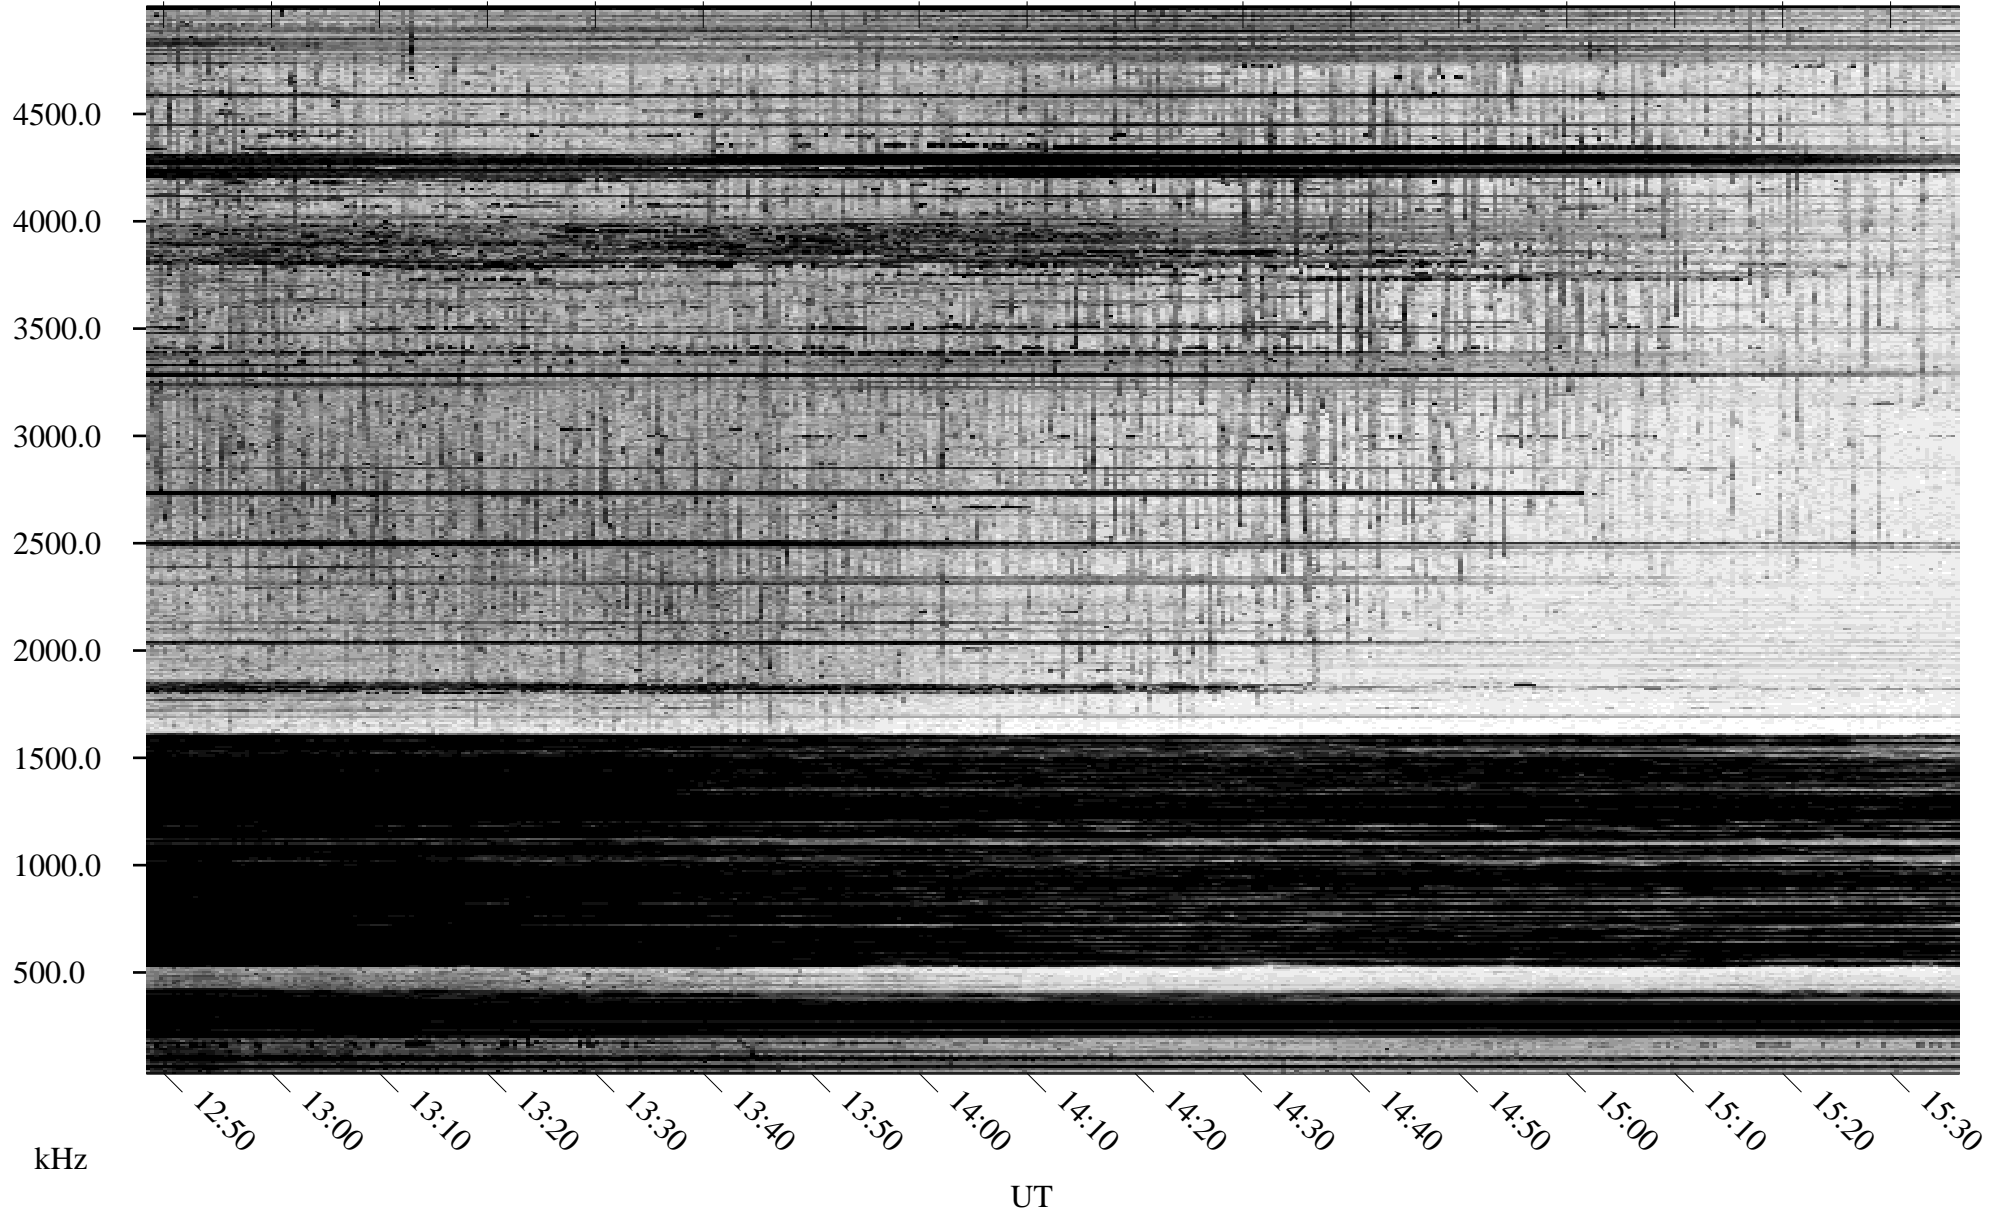

# 01/28/1995 Churchill, Manitoba

Linear Scale    Black = 161    White = 15

ch950271.r00m max\_12

Page 6

# 01/28/1995 Churchill, Manitoba

Linear Scale    Black = 161    White = 15

ch95027l.r00m max\_12

Page 7