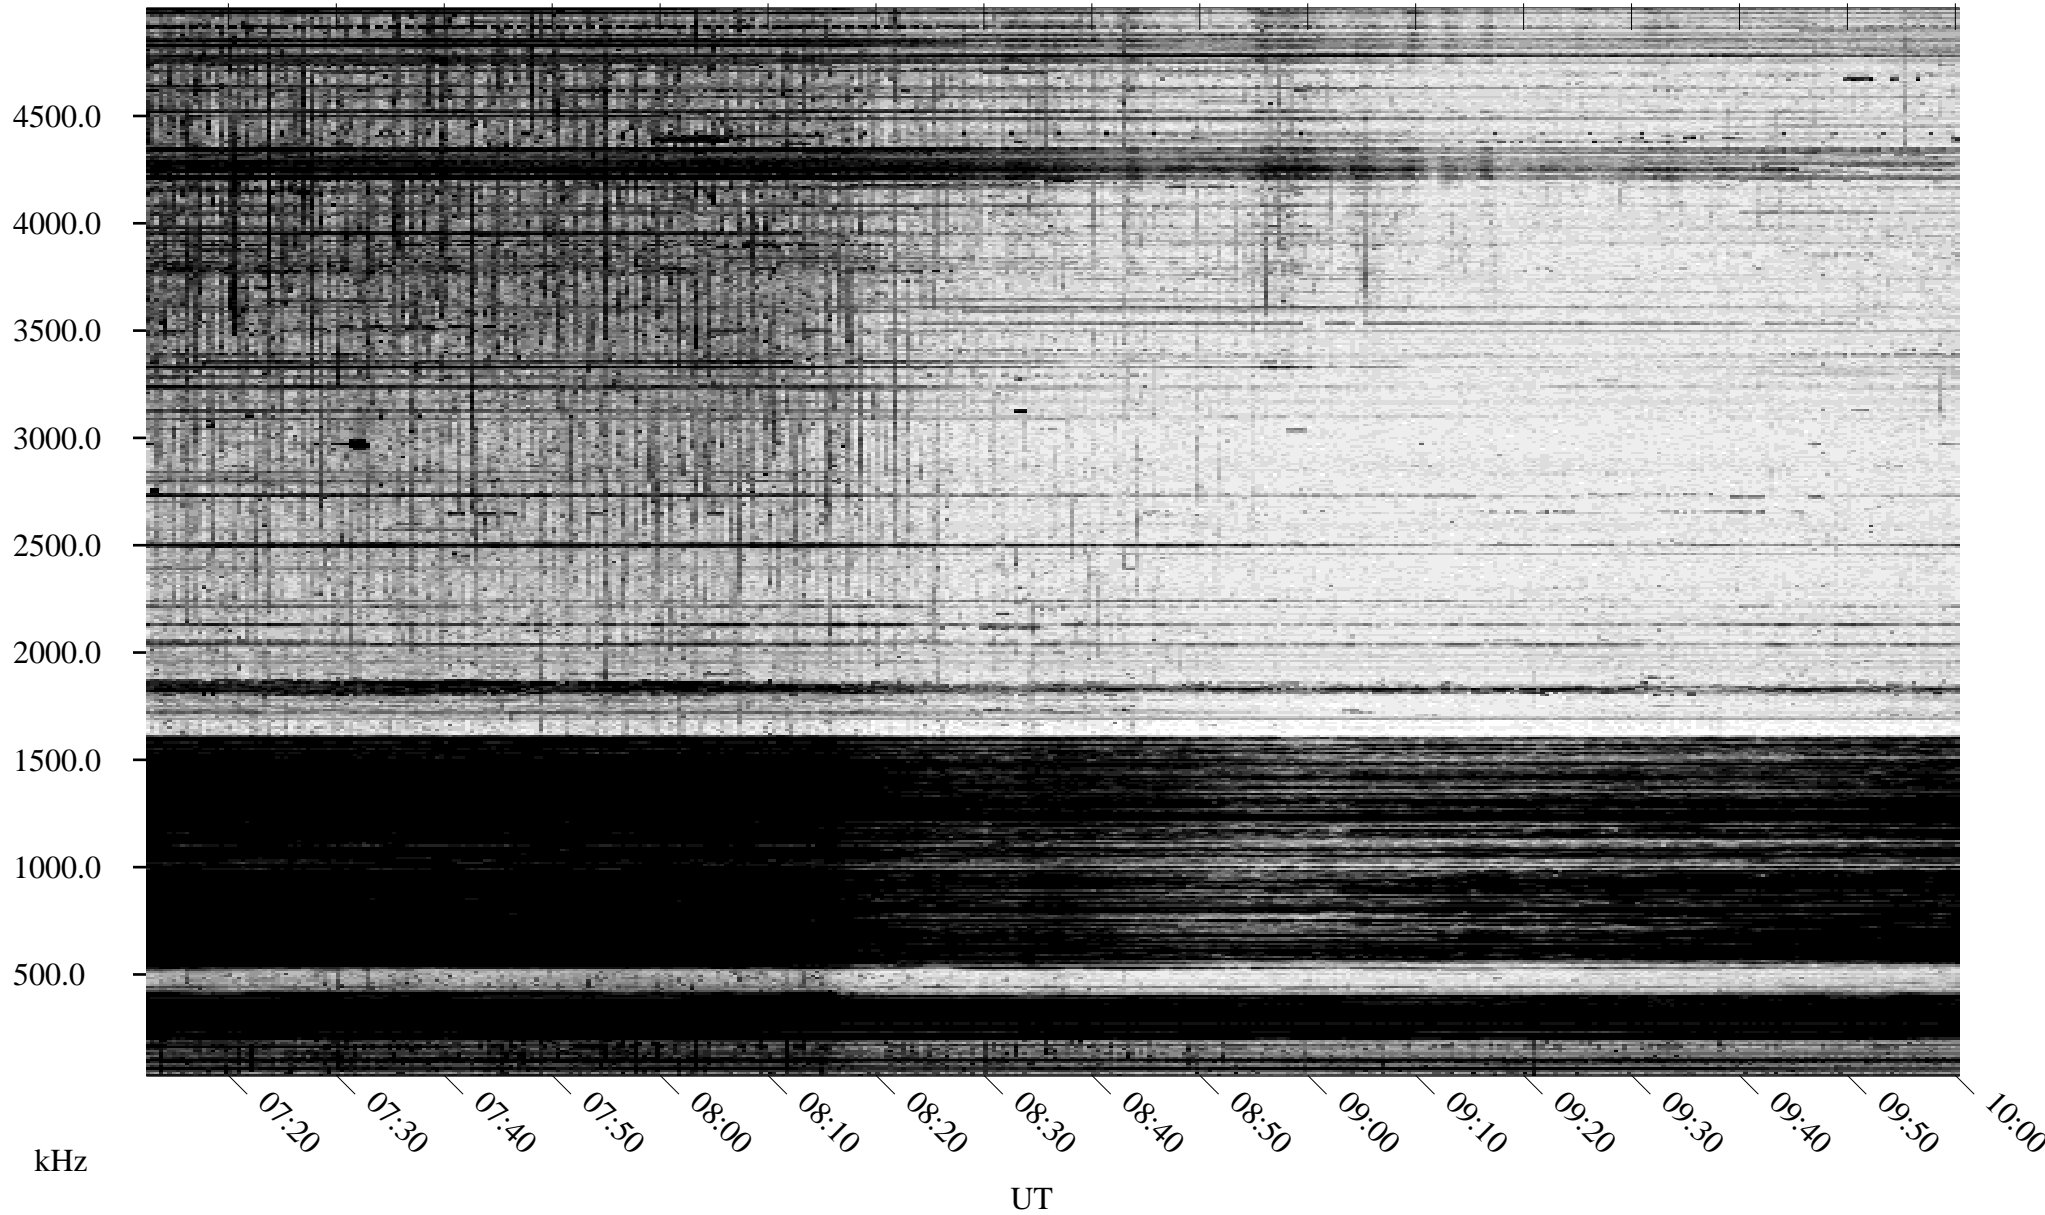

# 01/28/1995 Churchill, Manitoba

Linear Scale    Black = 161    White = 15

ch95027l.r00m max\_12

Page 4

# 01/28/1995 Churchill, Manitoba

Linear Scale    Black = 161    White = 15

ch950271.r00m max\_12

Page 5

# 01/28/1995 Churchill, Manitoba

Linear Scale    Black = 161    White = 15

ch950271.r00m max\_12

Page 6