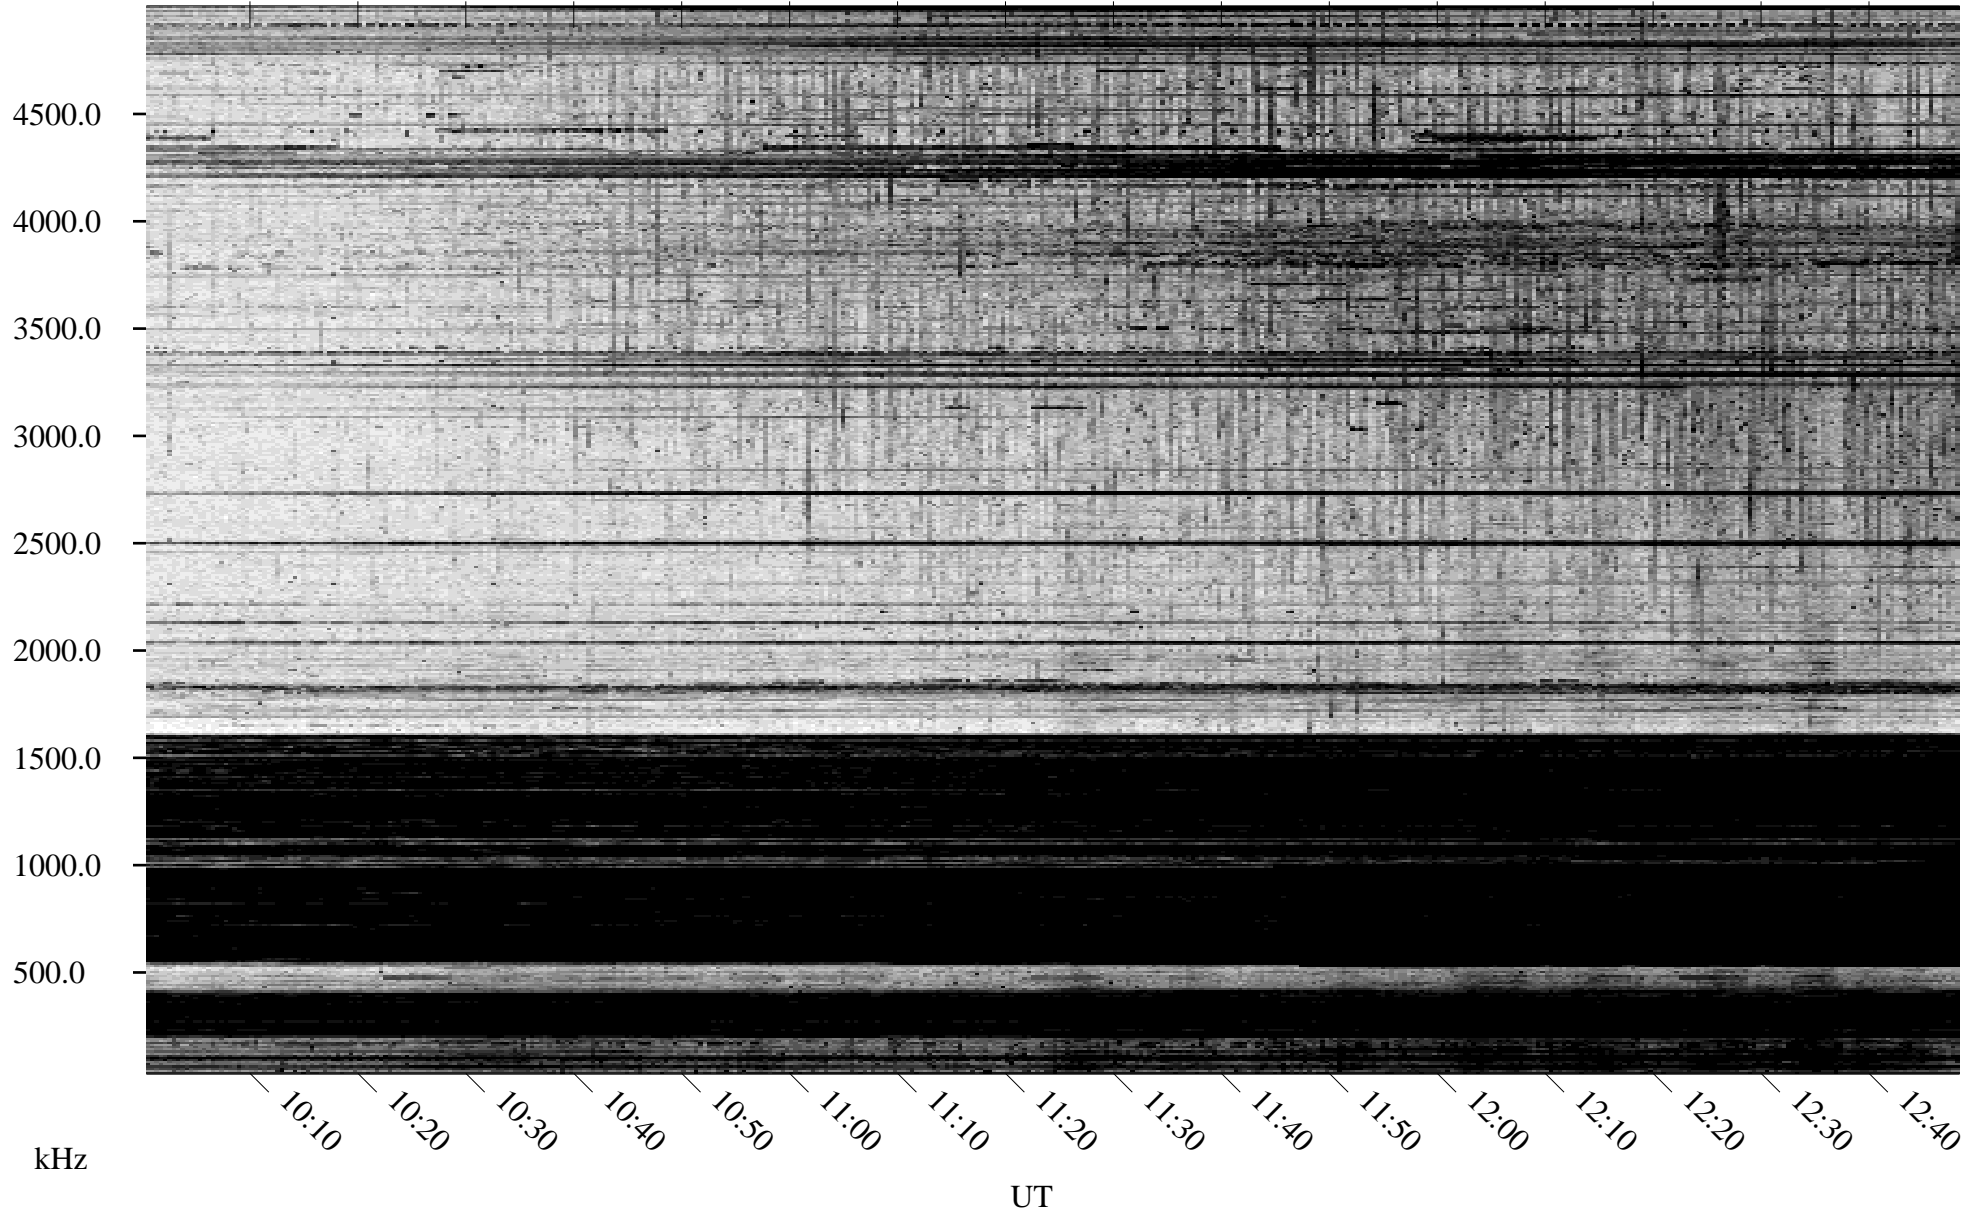

# 01/28/1995 Churchill, Manitoba

Linear Scale    Black = 161    White = 15

ch950271.r00m max\_12

Page 5

# 01/28/1995 Churchill, Manitoba

Linear Scale    Black = 161    White = 15

ch950271.r00m max\_12

Page 6