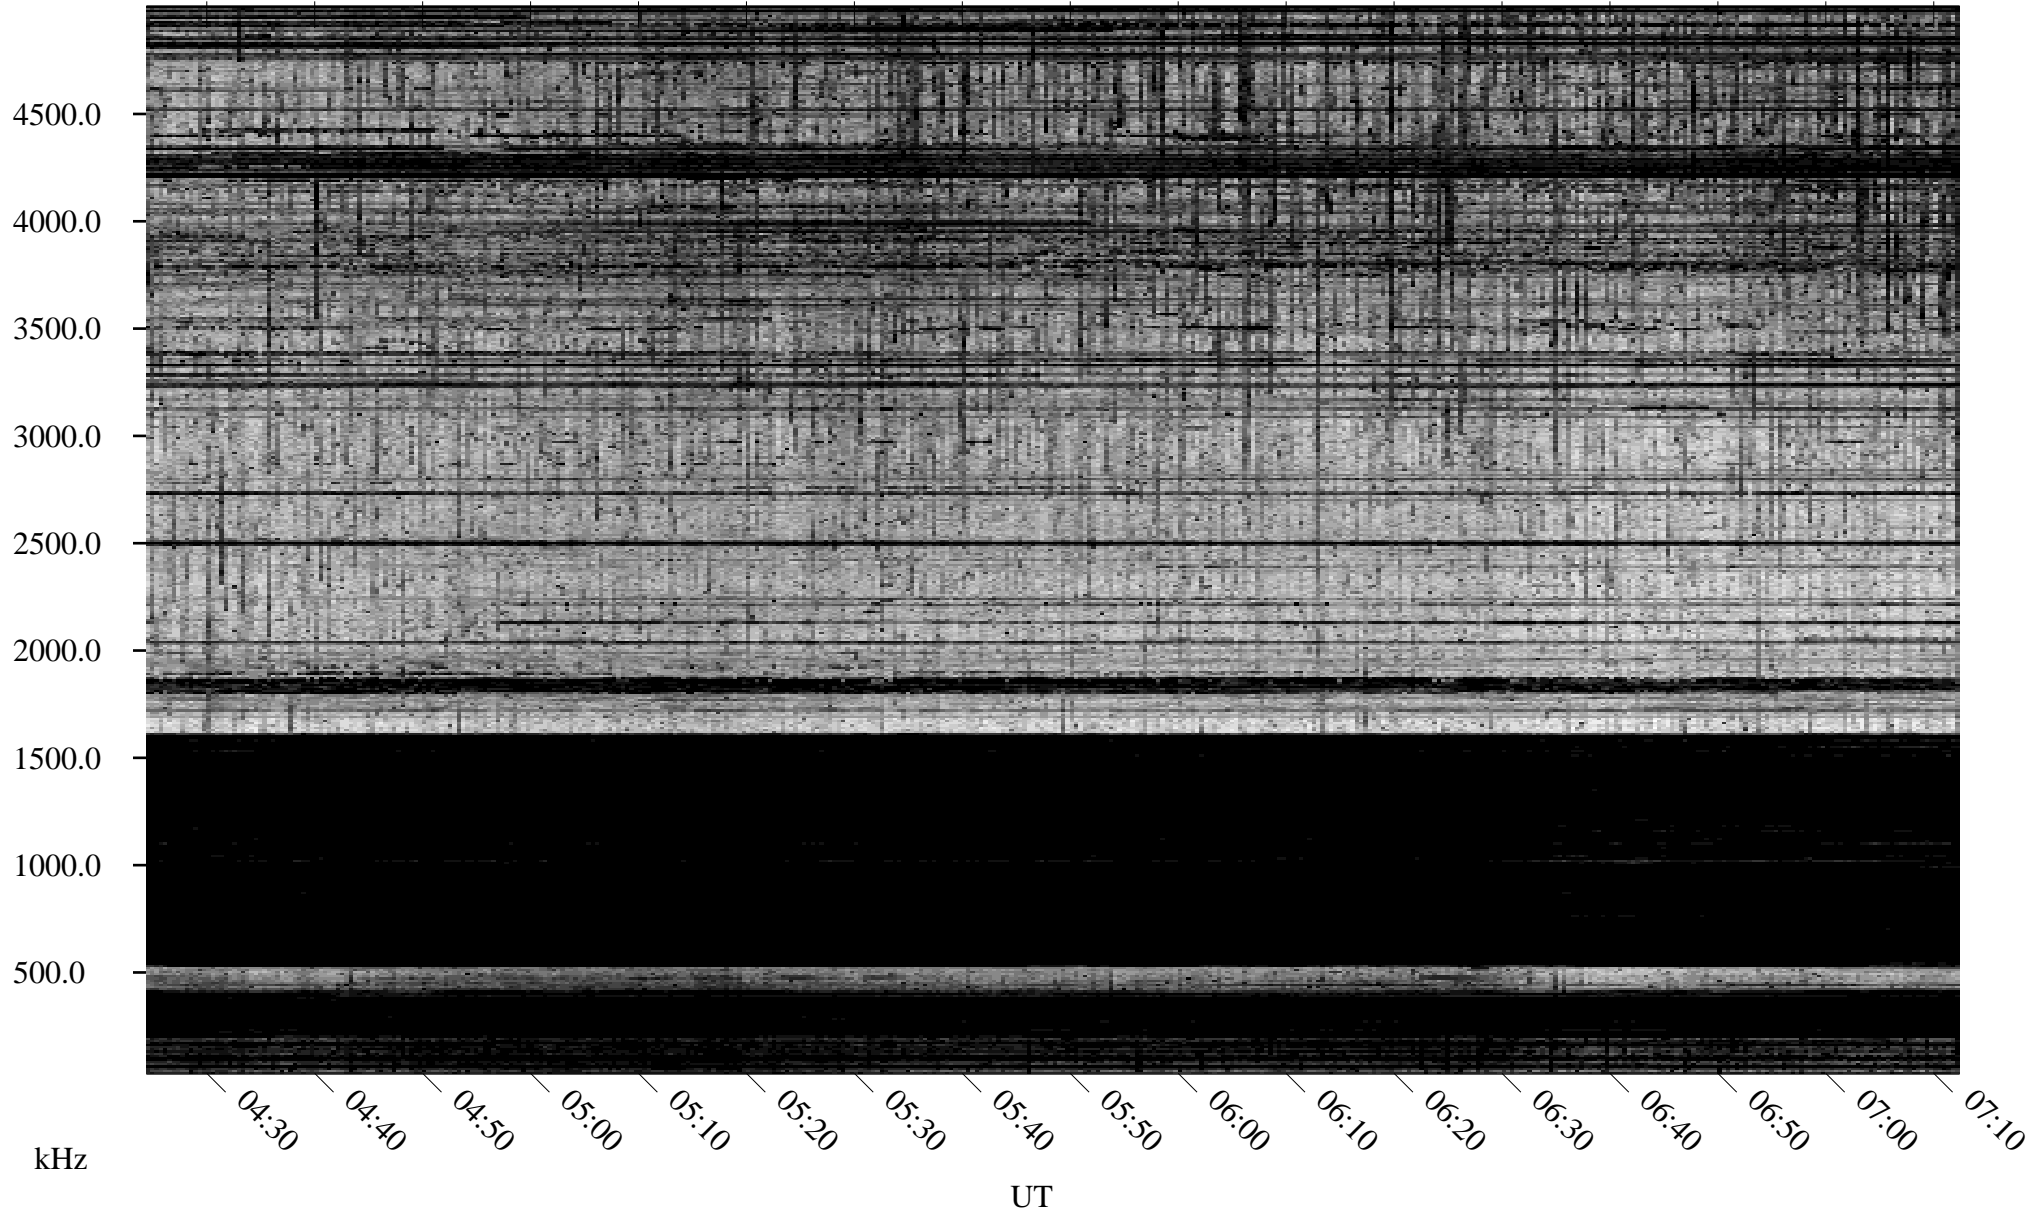

# 01/27/1995 Churchill, Manitoba

Linear Scale    Black = 161    White = 15

ch950271.r00m max\_12

Page 2

# 01/28/1995 Churchill, Manitoba

Linear Scale    Black = 161    White = 15

ch95027l.r00m max\_12

Page 3

# 01/28/1995 Churchill, Manitoba

Linear Scale    Black = 161    White = 15

ch95027l.r00m max\_12

Page 4

# 01/28/1995 Churchill, Manitoba

Linear Scale    Black = 161    White = 15

ch950271.r00m max\_12

Page 5