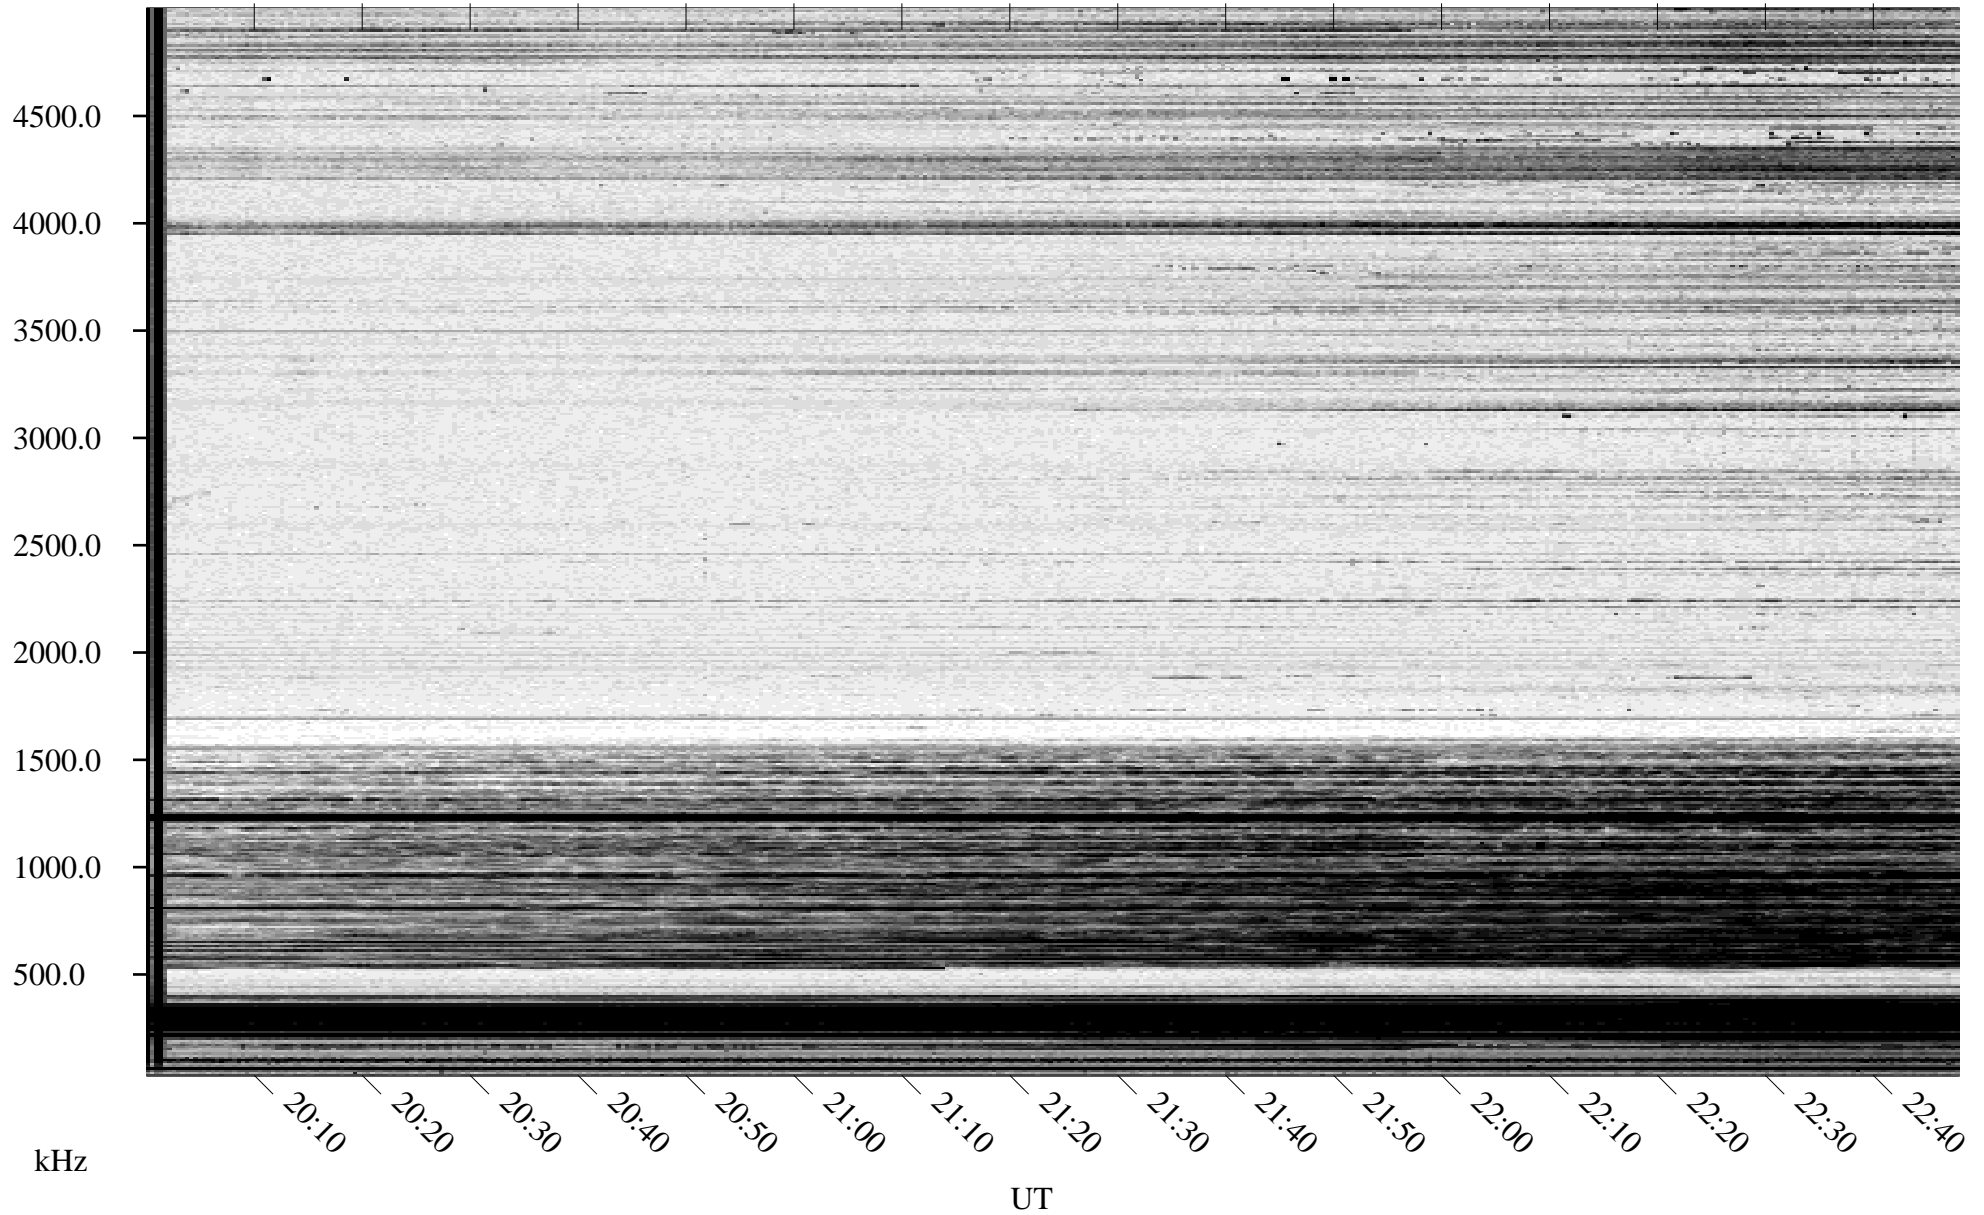

# 01/27/1995 Churchill, Manitoba

Linear Scale    Black = 161    White = 15

ch95027l.r00m max\_12

Page 1

# 01/27/1995 Churchill, Manitoba

Linear Scale    Black = 161    White = 15

ch950271.r00m max\_12

Page 2

# 01/28/1995 Churchill, Manitoba

Linear Scale    Black = 161    White = 15

ch95027l.r00m max\_12

Page 3

# 01/28/1995 Churchill, Manitoba

Linear Scale    Black = 161    White = 15

ch95027l.r00m max\_12

Page 4