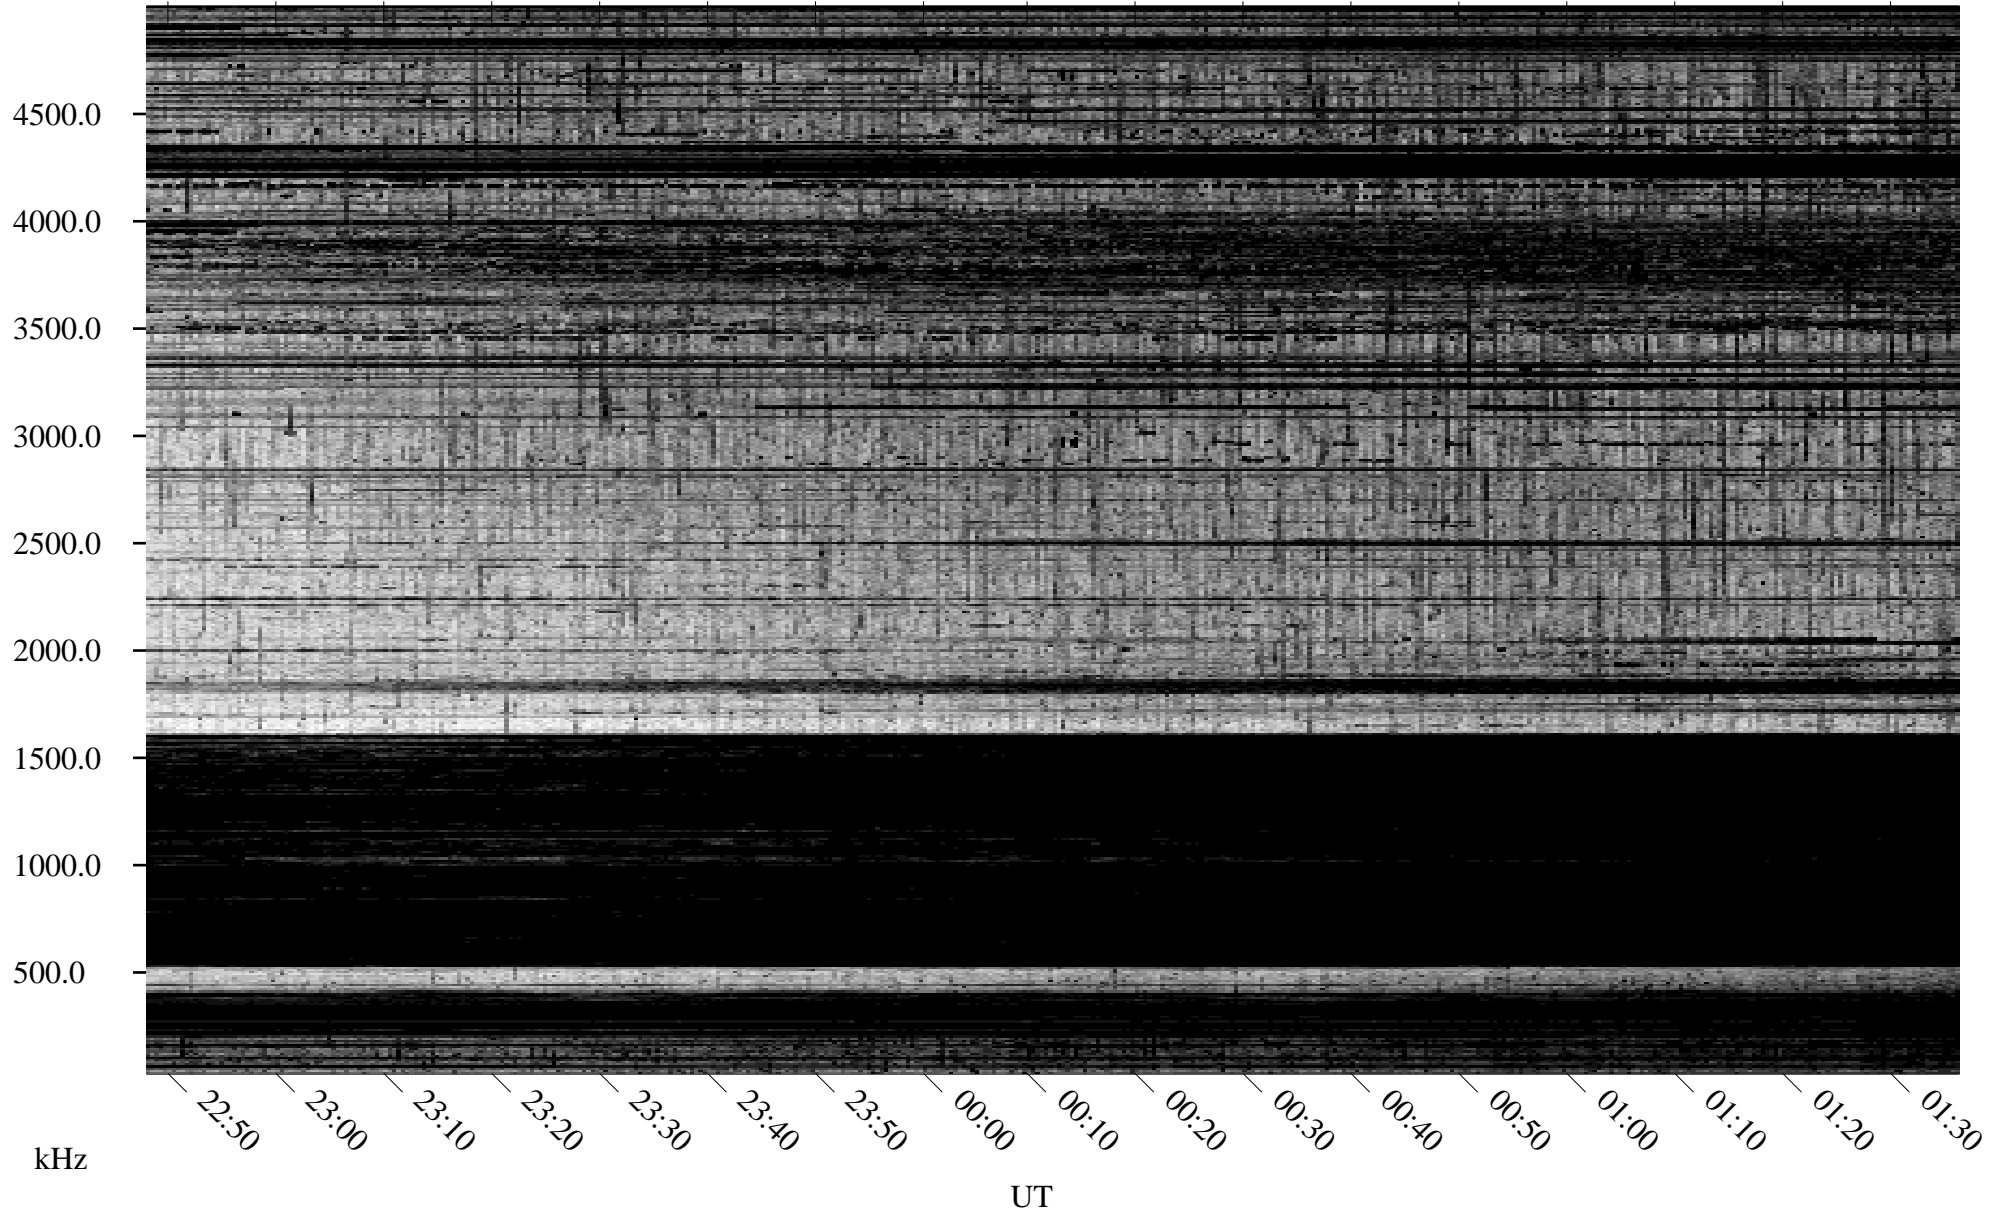

01/28/1995 Churchill, Manitoba

Linear Scale Black = 161 White = 15

ch95028l.r00m max_12

Page 1

01/28/1995 Churchill, Manitoba

Linear Scale Black = 161 White = 15

ch95028l.r00m max_12

Page 2

01/29/1995 Churchill, Manitoba

Linear Scale Black = 161 White = 15

ch95028l.r00m max_12

Page 3

01/29/1995 Churchill, Manitoba

Linear Scale Black = 161 White = 15

ch95028l.r00m max_12

01/29/1995 Churchill, Manitoba

Linear Scale Black = 161 White = 15

ch95028l.r00m max_12

Page 5

01/29/1995 Churchill, Manitoba

Linear Scale Black = 161 White = 15

ch95028l.r00m max_12

Page 6

01/29/1995 Churchill, Manitoba

Linear Scale Black = 161 White = 15

ch95028l.r00m max_12

Page 7

01/29/1995 Churchill, Manitoba

Linear Scale Black = 161 White = 15

ch95028l.r00m max_12

Page 8