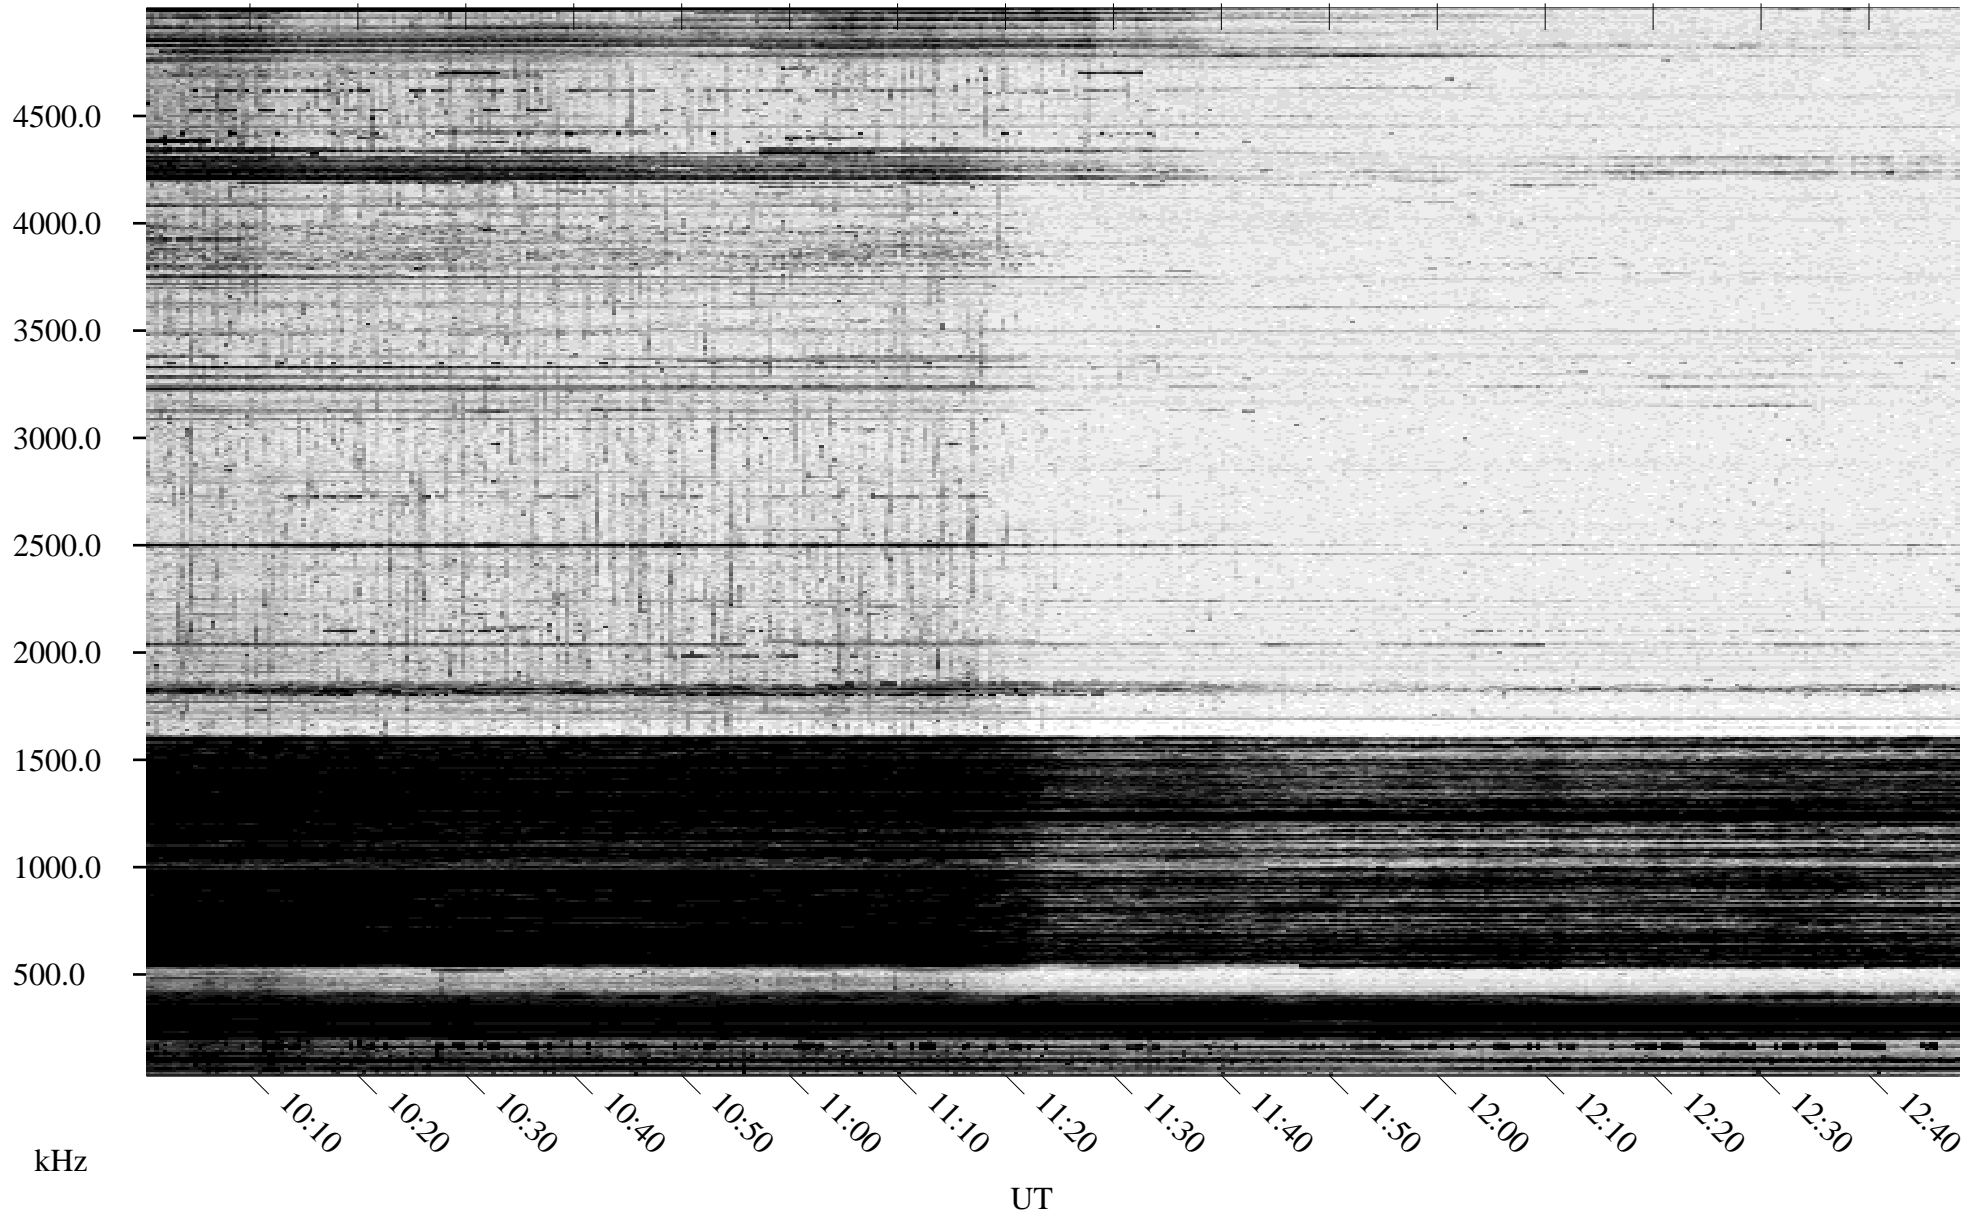

01/28/1995 Churchill, Manitoba

Linear Scale Black = 161 White = 15

ch95028l.r00m max_12

Page 1

01/28/1995 Churchill, Manitoba

Linear Scale Black = 161 White = 15

ch95028l.r00m max_12

Page 2

01/29/1995 Churchill, Manitoba

Linear Scale Black = 161 White = 15

ch95028l.r00m max_12

Page 3

01/29/1995 Churchill, Manitoba

Linear Scale Black = 161 White = 15

ch95028l.r00m max_12

01/29/1995 Churchill, Manitoba

Linear Scale Black = 161 White = 15

ch95028l.r00m max_12

Page 5

01/29/1995 Churchill, Manitoba

Linear Scale Black = 161 White = 15

ch95028l.r00m max_12

Page 6

01/29/1995 Churchill, Manitoba

Linear Scale Black = 161 White = 15

ch95028l.r00m max_12

Page 7

01/29/1995 Churchill, Manitoba

Linear Scale Black = 161 White = 15

ch95028l.r00m max_12

Page 8