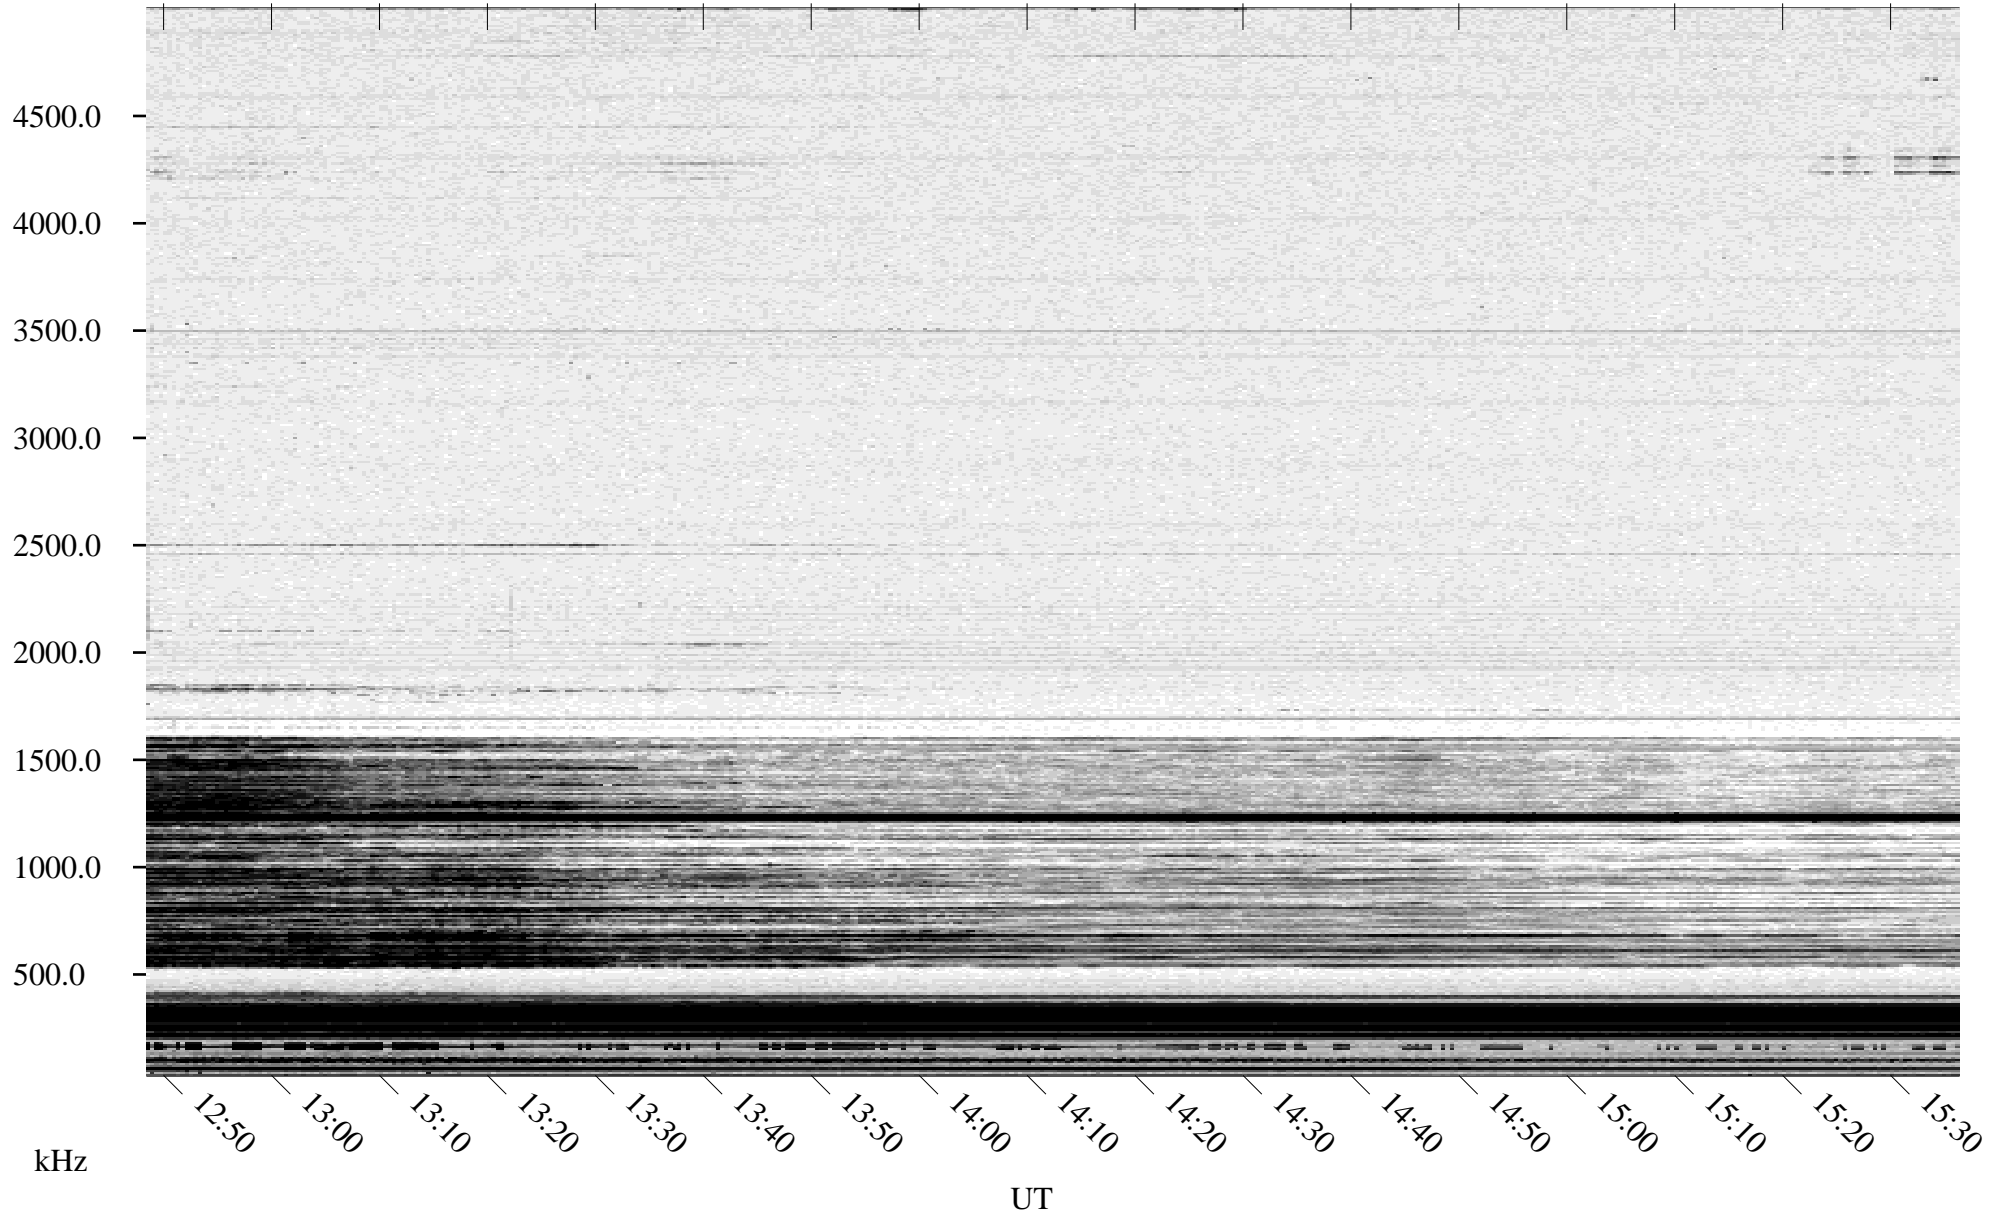

01/28/1995 Churchill, Manitoba

Linear Scale Black = 161 White = 15

ch95028l.r00m max_12

Page 1

01/28/1995 Churchill, Manitoba

Linear Scale Black = 161 White = 15

ch95028l.r00m max_12

Page 2

01/29/1995 Churchill, Manitoba

Linear Scale Black = 161 White = 15

ch95028l.r00m max_12

Page 3

01/29/1995 Churchill, Manitoba

Linear Scale Black = 161 White = 15

ch95028l.r00m max_12

01/29/1995 Churchill, Manitoba

Linear Scale Black = 161 White = 15

ch95028l.r00m max_12

Page 5

01/29/1995 Churchill, Manitoba

Linear Scale Black = 161 White = 15

ch95028l.r00m max_12

Page 6

01/29/1995 Churchill, Manitoba

Linear Scale Black = 161 White = 15

ch95028l.r00m max_12

Page 7

01/29/1995 Churchill, Manitoba

Linear Scale Black = 161 White = 15

ch95028l.r00m max_12

Page 8