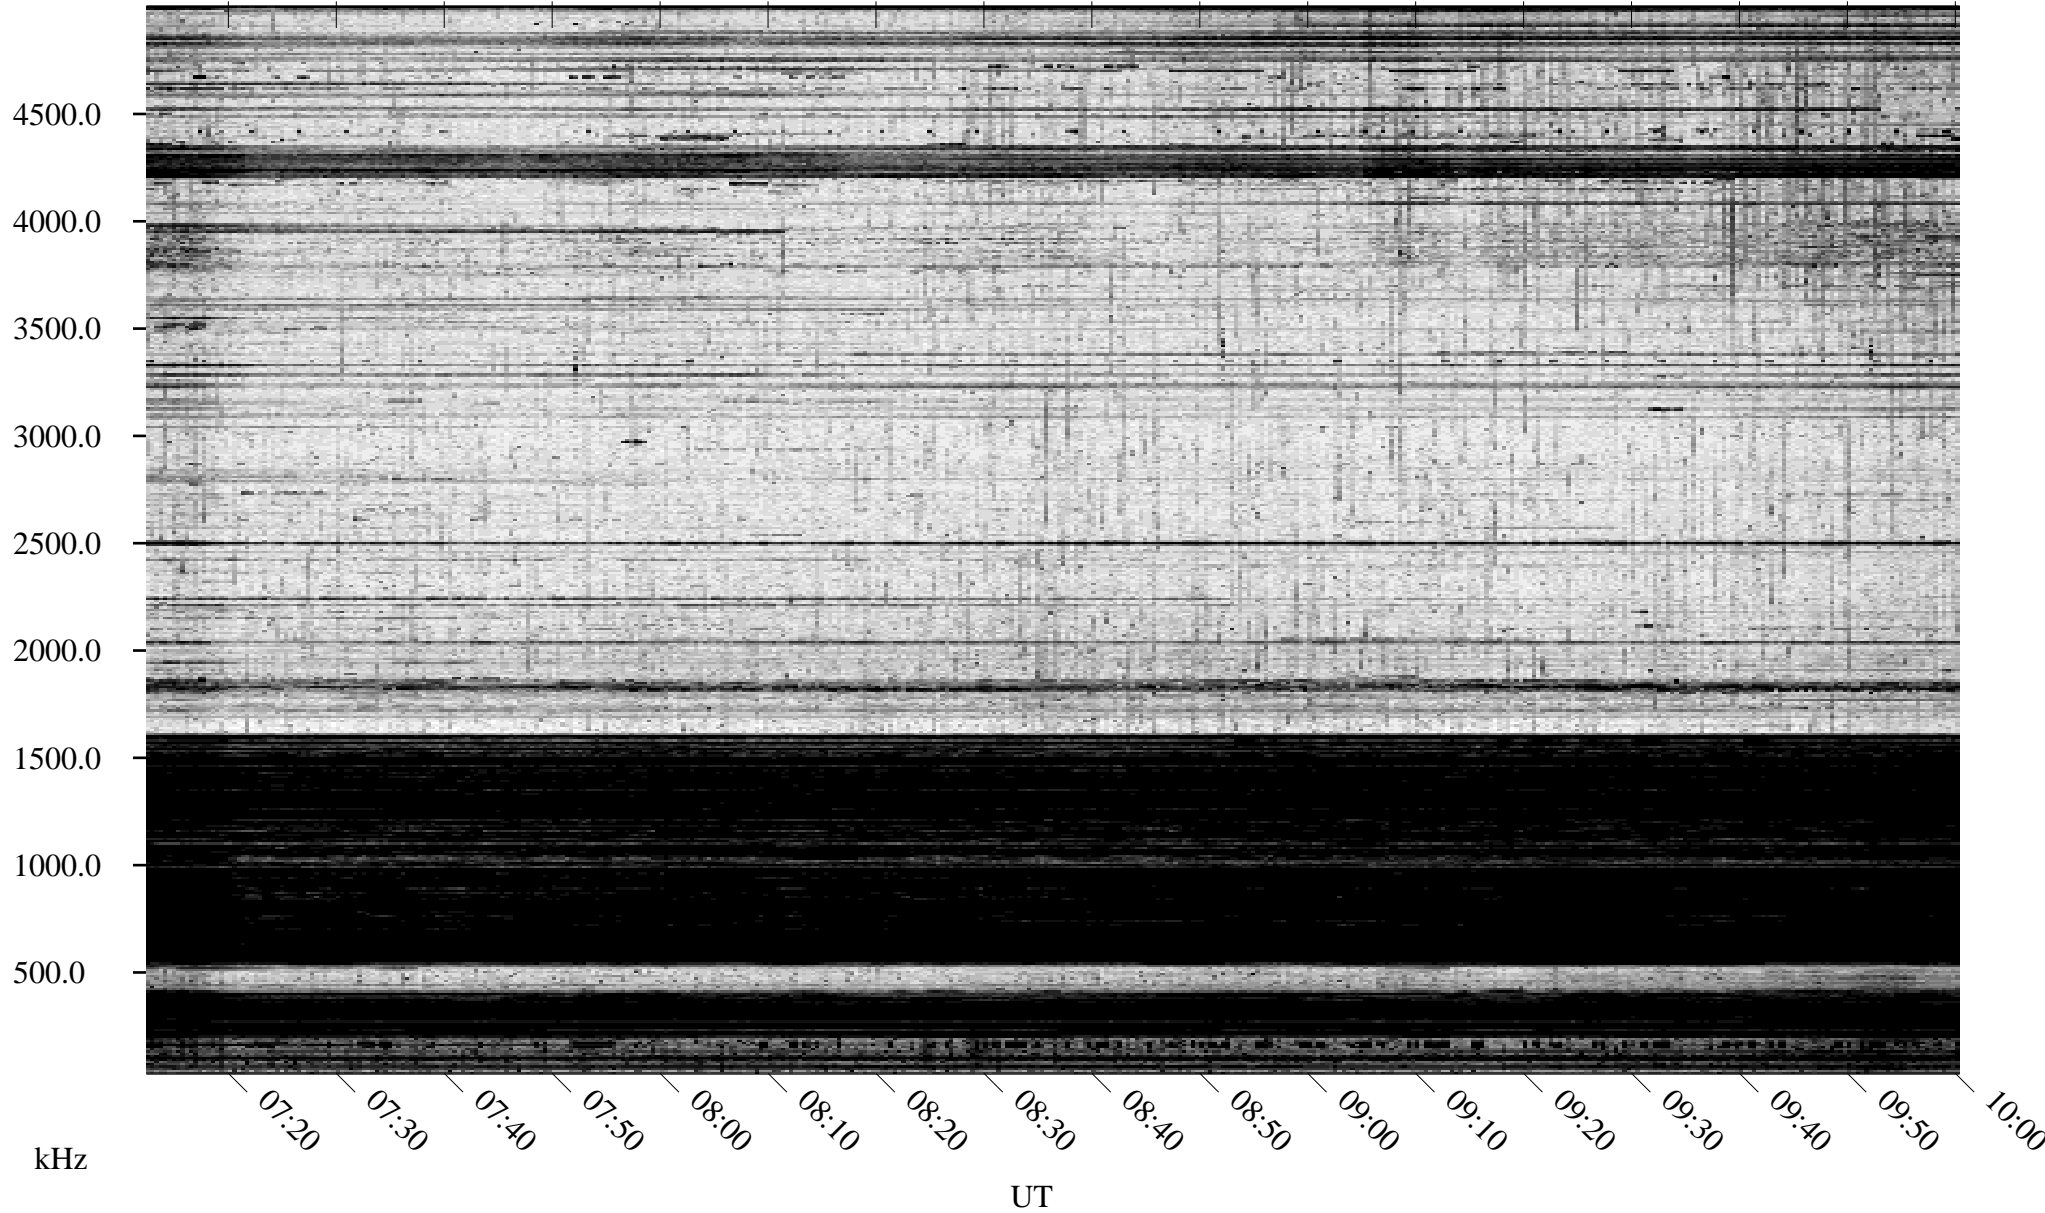

01/28/1995 Churchill, Manitoba

Linear Scale Black = 161 White = 15

ch95028l.r00m max_12

Page 1

01/28/1995 Churchill, Manitoba

Linear Scale Black = 161 White = 15

ch95028l.r00m max_12

Page 2

01/29/1995 Churchill, Manitoba

Linear Scale Black = 161 White = 15

ch95028l.r00m max_12

Page 3

01/29/1995 Churchill, Manitoba

Linear Scale Black = 161 White = 15

ch95028l.r00m max_12

01/29/1995 Churchill, Manitoba

Linear Scale Black = 161 White = 15

ch95028l.r00m max_12

Page 5

01/29/1995 Churchill, Manitoba

Linear Scale Black = 161 White = 15

ch95028l.r00m max_12

Page 6

01/29/1995 Churchill, Manitoba

Linear Scale Black = 161 White = 15

ch95028l.r00m max_12

Page 7

01/29/1995 Churchill, Manitoba

Linear Scale Black = 161 White = 15

ch95028l.r00m max_12

Page 8