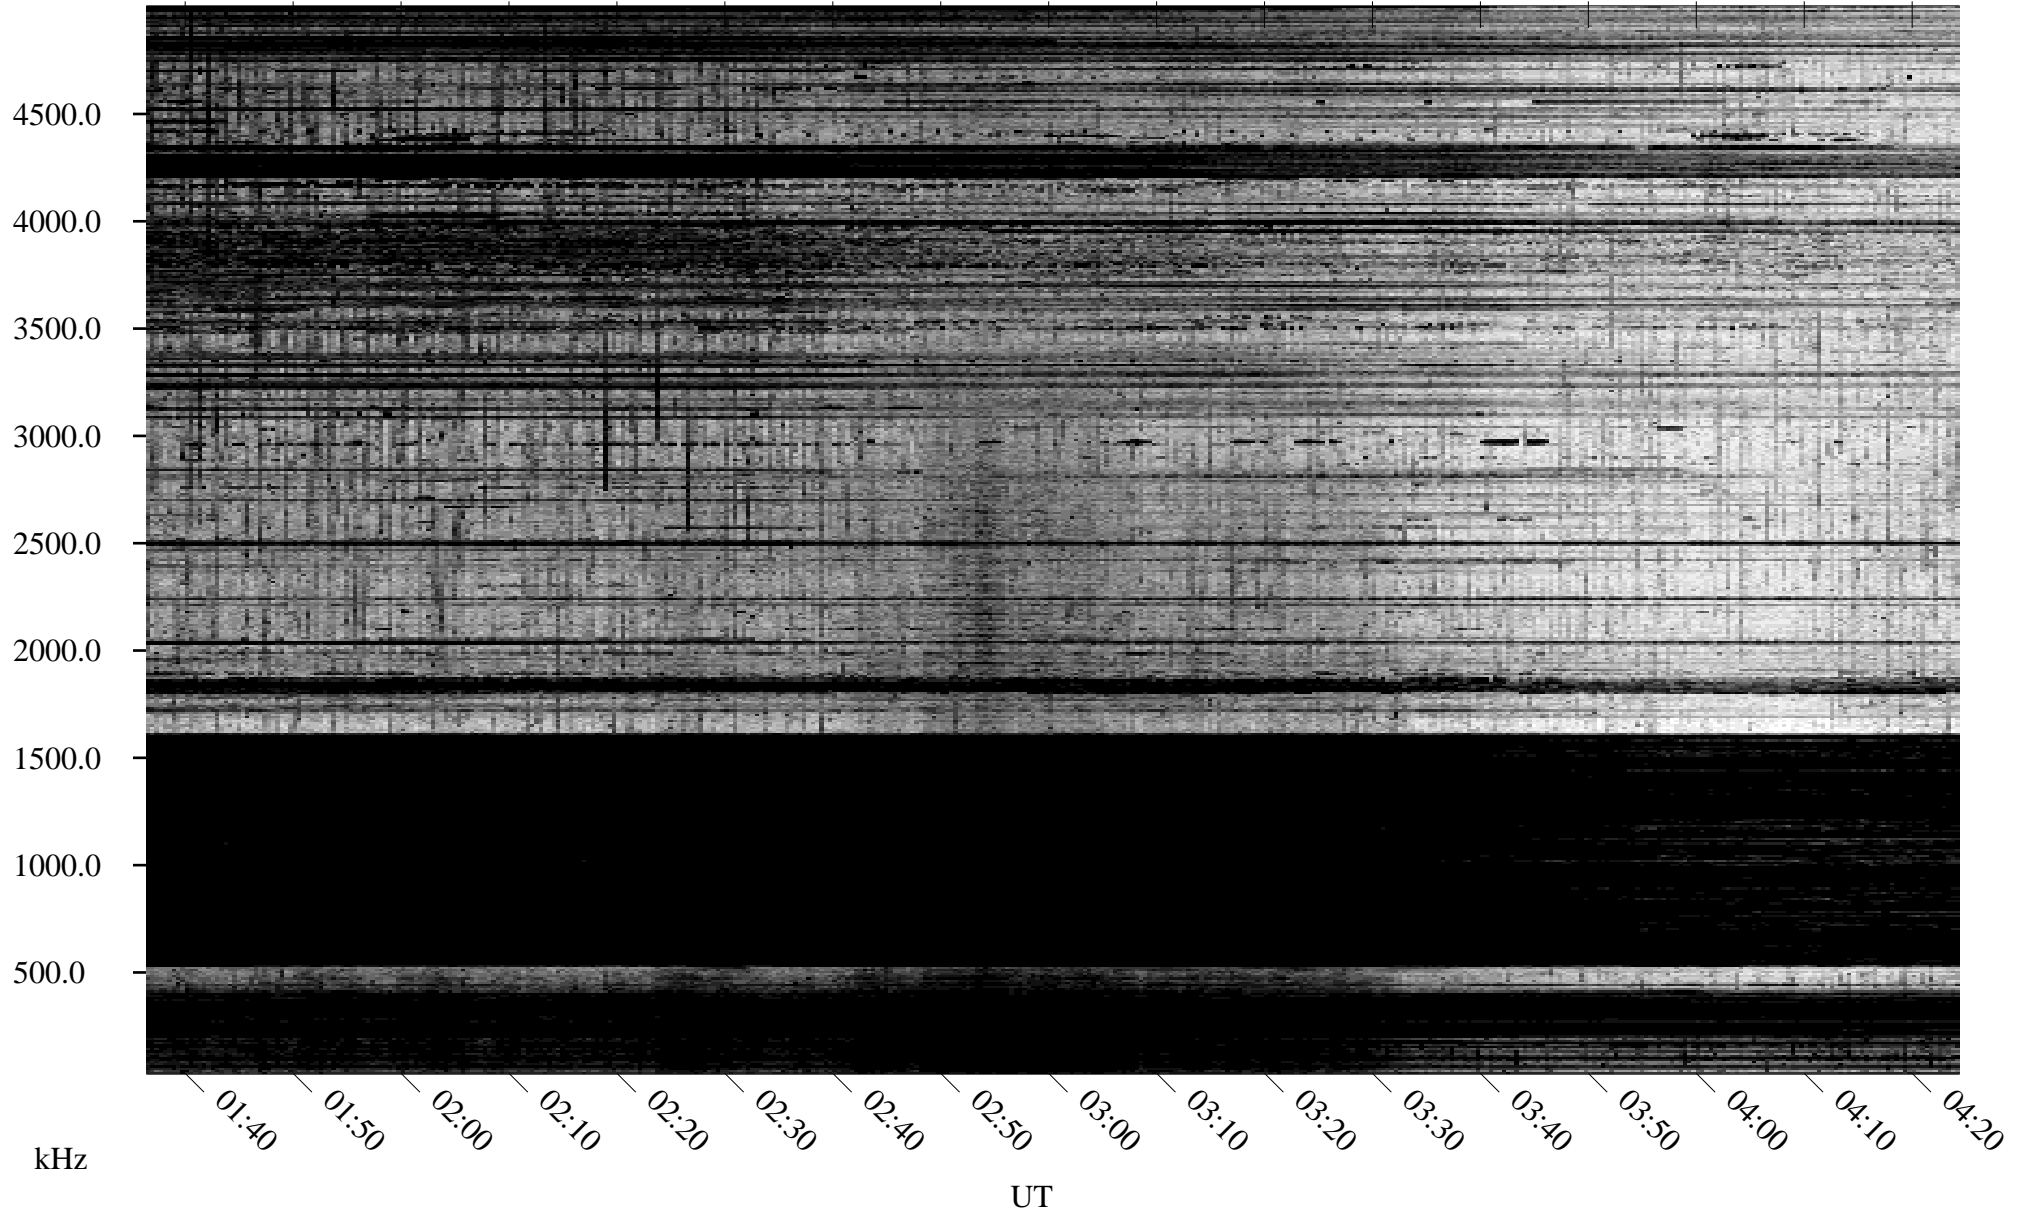

01/28/1995 Churchill, Manitoba

Linear Scale Black = 161 White = 15

ch95028l.r00m max_12

Page 1

01/28/1995 Churchill, Manitoba

Linear Scale Black = 161 White = 15

ch95028l.r00m max_12

Page 2

01/29/1995 Churchill, Manitoba

Linear Scale Black = 161 White = 15

ch95028l.r00m max_12

Page 3

01/29/1995 Churchill, Manitoba

Linear Scale Black = 161 White = 15

ch95028l.r00m max_12

01/29/1995 Churchill, Manitoba

Linear Scale Black = 161 White = 15

ch95028l.r00m max_12

Page 5

01/29/1995 Churchill, Manitoba

Linear Scale Black = 161 White = 15

ch95028l.r00m max_12

Page 6

01/29/1995 Churchill, Manitoba

Linear Scale Black = 161 White = 15

ch95028l.r00m max_12

Page 7

01/29/1995 Churchill, Manitoba

Linear Scale Black = 161 White = 15

ch95028l.r00m max_12

Page 8