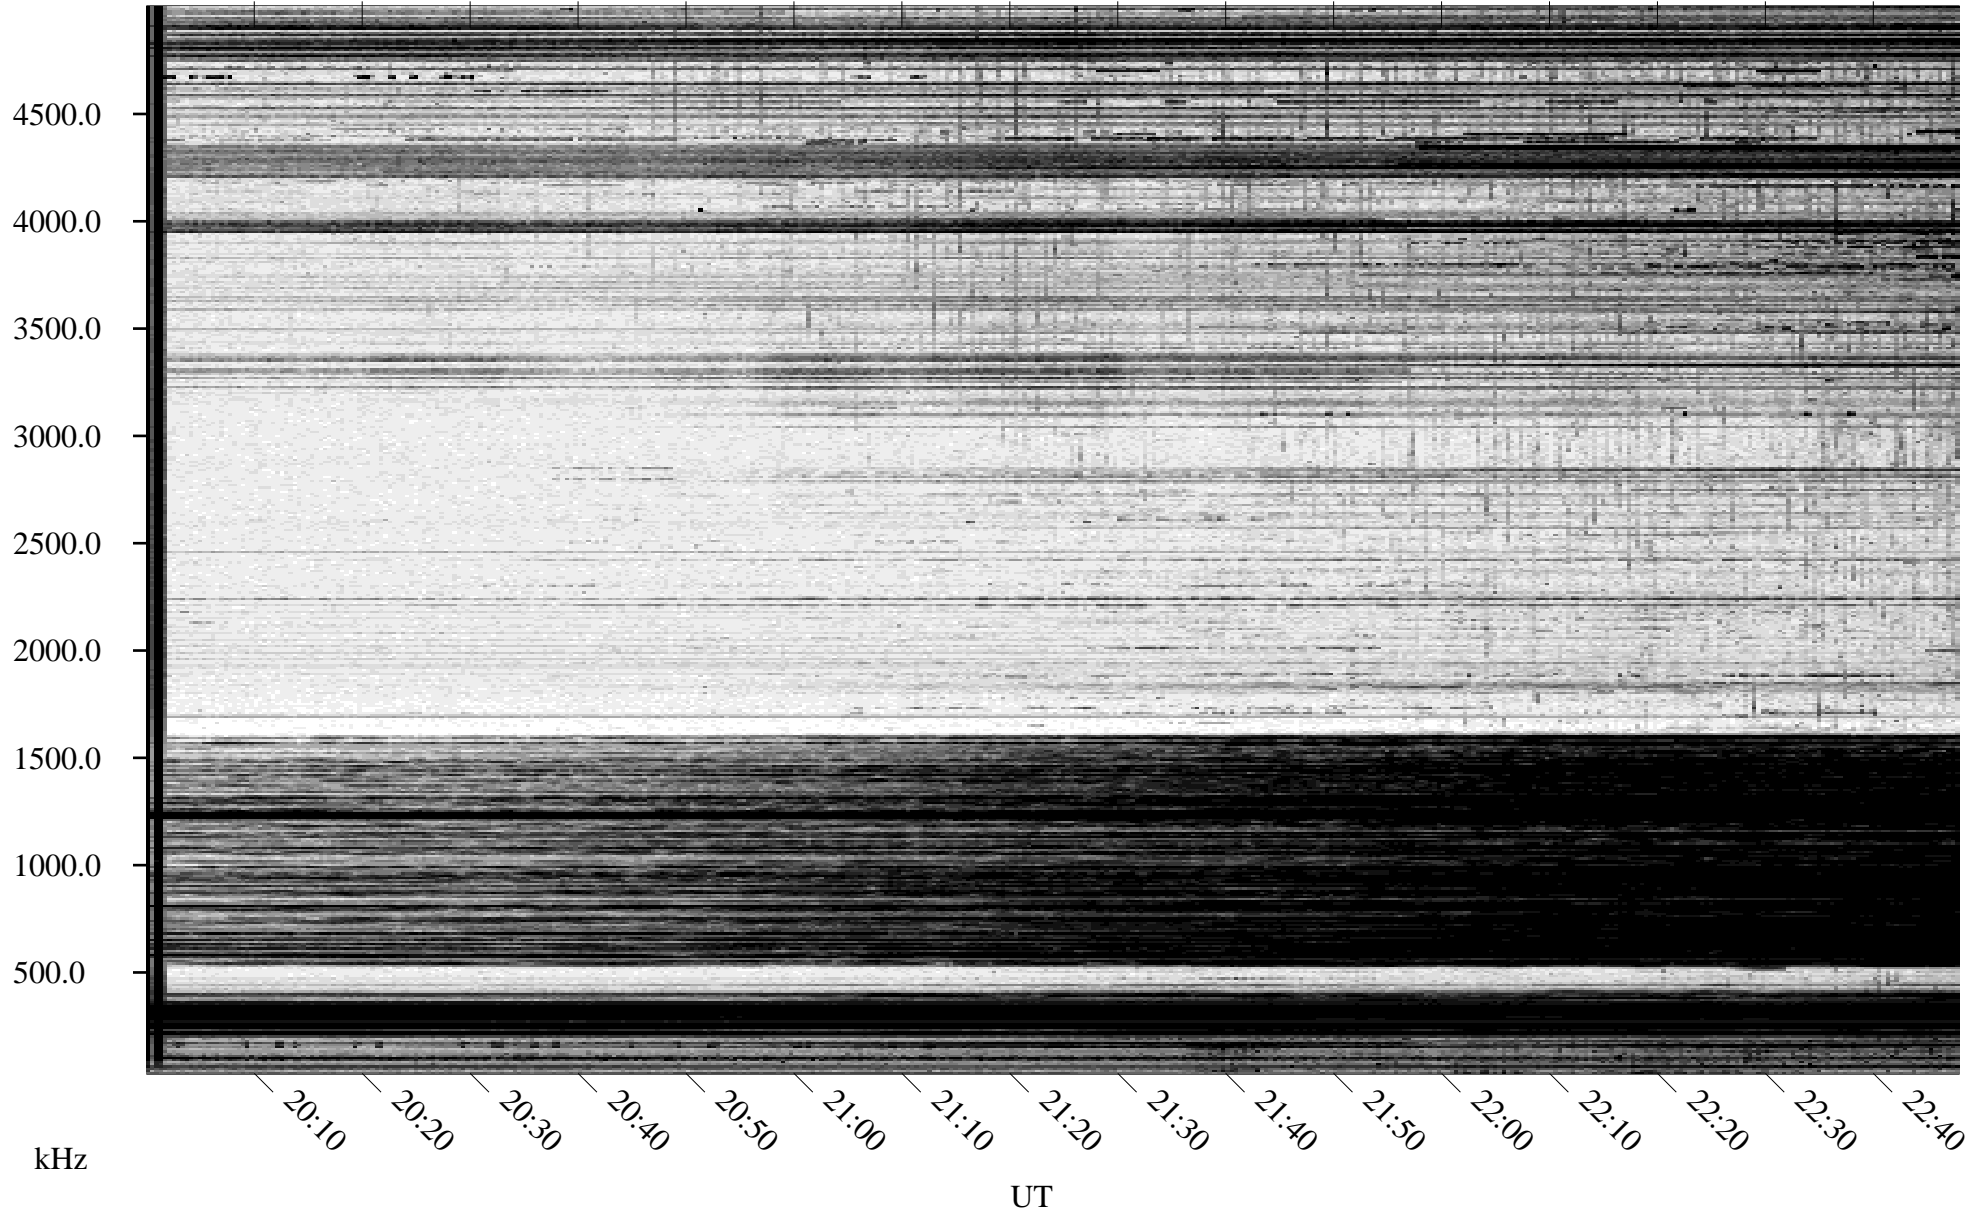

01/28/1995 Churchill, Manitoba

Linear Scale Black = 161 White = 15

ch95028l.r00m max_12

Page 1

01/28/1995 Churchill, Manitoba

Linear Scale Black = 161 White = 15

ch95028l.r00m max_12

Page 2

01/29/1995 Churchill, Manitoba

Linear Scale Black = 161 White = 15

ch95028l.r00m max_12

Page 3

01/29/1995 Churchill, Manitoba

Linear Scale Black = 161 White = 15

ch95028l.r00m max_12

01/29/1995 Churchill, Manitoba

Linear Scale Black = 161 White = 15

ch95028l.r00m max_12

Page 5

01/29/1995 Churchill, Manitoba

Linear Scale Black = 161 White = 15

ch95028l.r00m max_12

Page 6

01/29/1995 Churchill, Manitoba

Linear Scale Black = 161 White = 15

ch95028l.r00m max_12

Page 7

01/29/1995 Churchill, Manitoba

Linear Scale Black = 161 White = 15

ch95028l.r00m max_12

Page 8