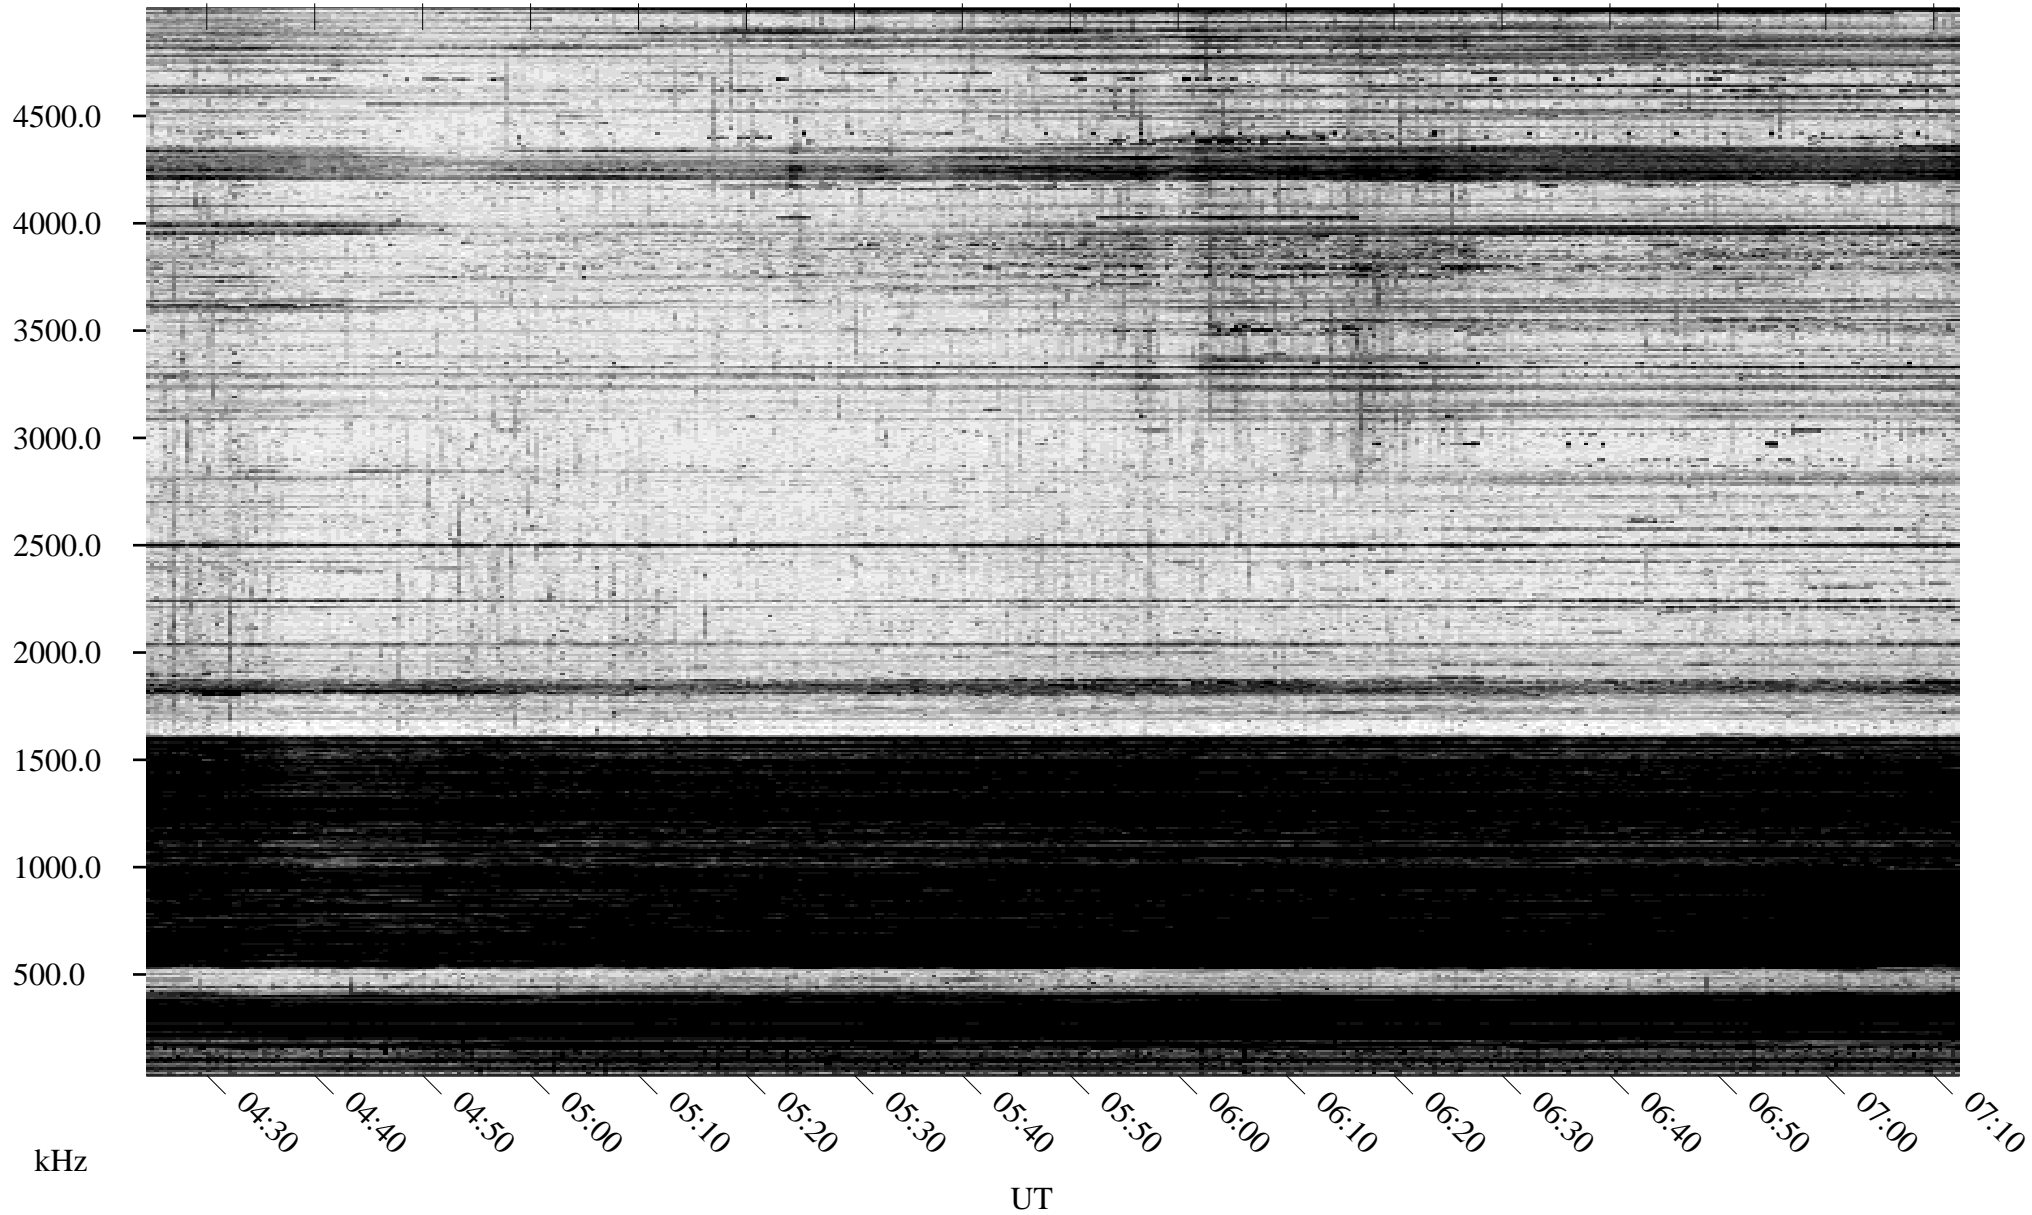

01/28/1995 Churchill, Manitoba

Linear Scale Black = 161 White = 15

ch95028l.r00m max_12

Page 1

01/28/1995 Churchill, Manitoba

Linear Scale Black = 161 White = 15

ch95028l.r00m max_12

Page 2

01/29/1995 Churchill, Manitoba

Linear Scale Black = 161 White = 15

ch95028l.r00m max_12

Page 3

01/29/1995 Churchill, Manitoba

Linear Scale Black = 161 White = 15

ch95028l.r00m max_12

01/29/1995 Churchill, Manitoba

Linear Scale Black = 161 White = 15

ch95028l.r00m max_12

Page 5

01/29/1995 Churchill, Manitoba

Linear Scale Black = 161 White = 15

ch95028l.r00m max_12

Page 6

01/29/1995 Churchill, Manitoba

Linear Scale Black = 161 White = 15

ch95028l.r00m max_12

Page 7

01/29/1995 Churchill, Manitoba

Linear Scale Black = 161 White = 15

ch95028l.r00m max_12

Page 8