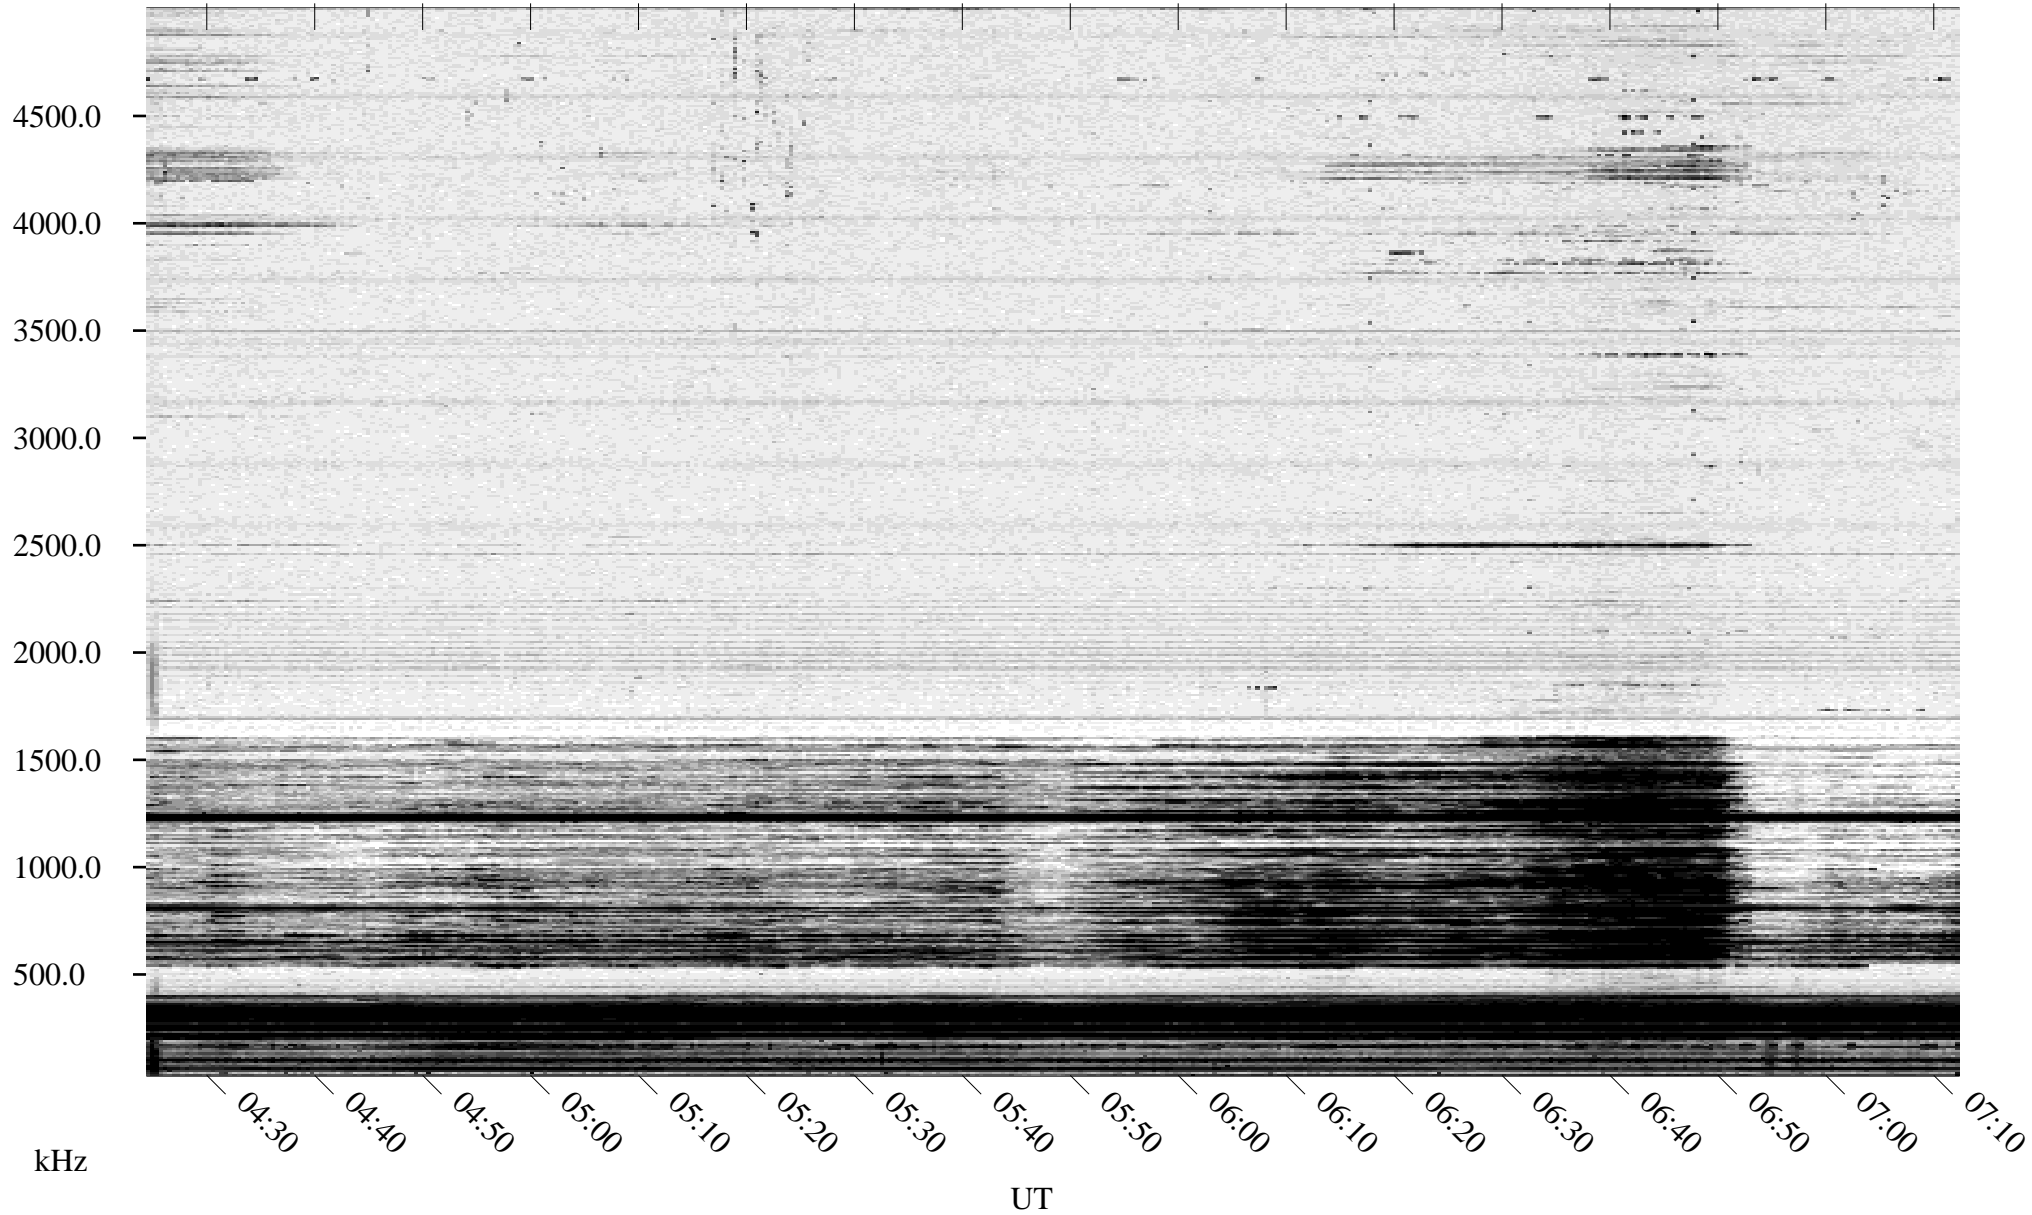

# 01/29/1995 Churchill, Manitoba

Linear Scale    Black = 161    White = 15

ch95029l.r00m max\_12

Page 1

# 01/29/1995 Churchill, Manitoba

Linear Scale    Black = 161    White = 15

ch95029l.r00m max\_12

Page 2

# 01/30/1995 Churchill, Manitoba

Linear Scale    Black = 161    White = 15

ch95029l.r00m max\_12

Page 3

# 01/30/1995 Churchill, Manitoba

Linear Scale    Black = 161    White = 15

ch95029l.r00m max\_12

Page 4