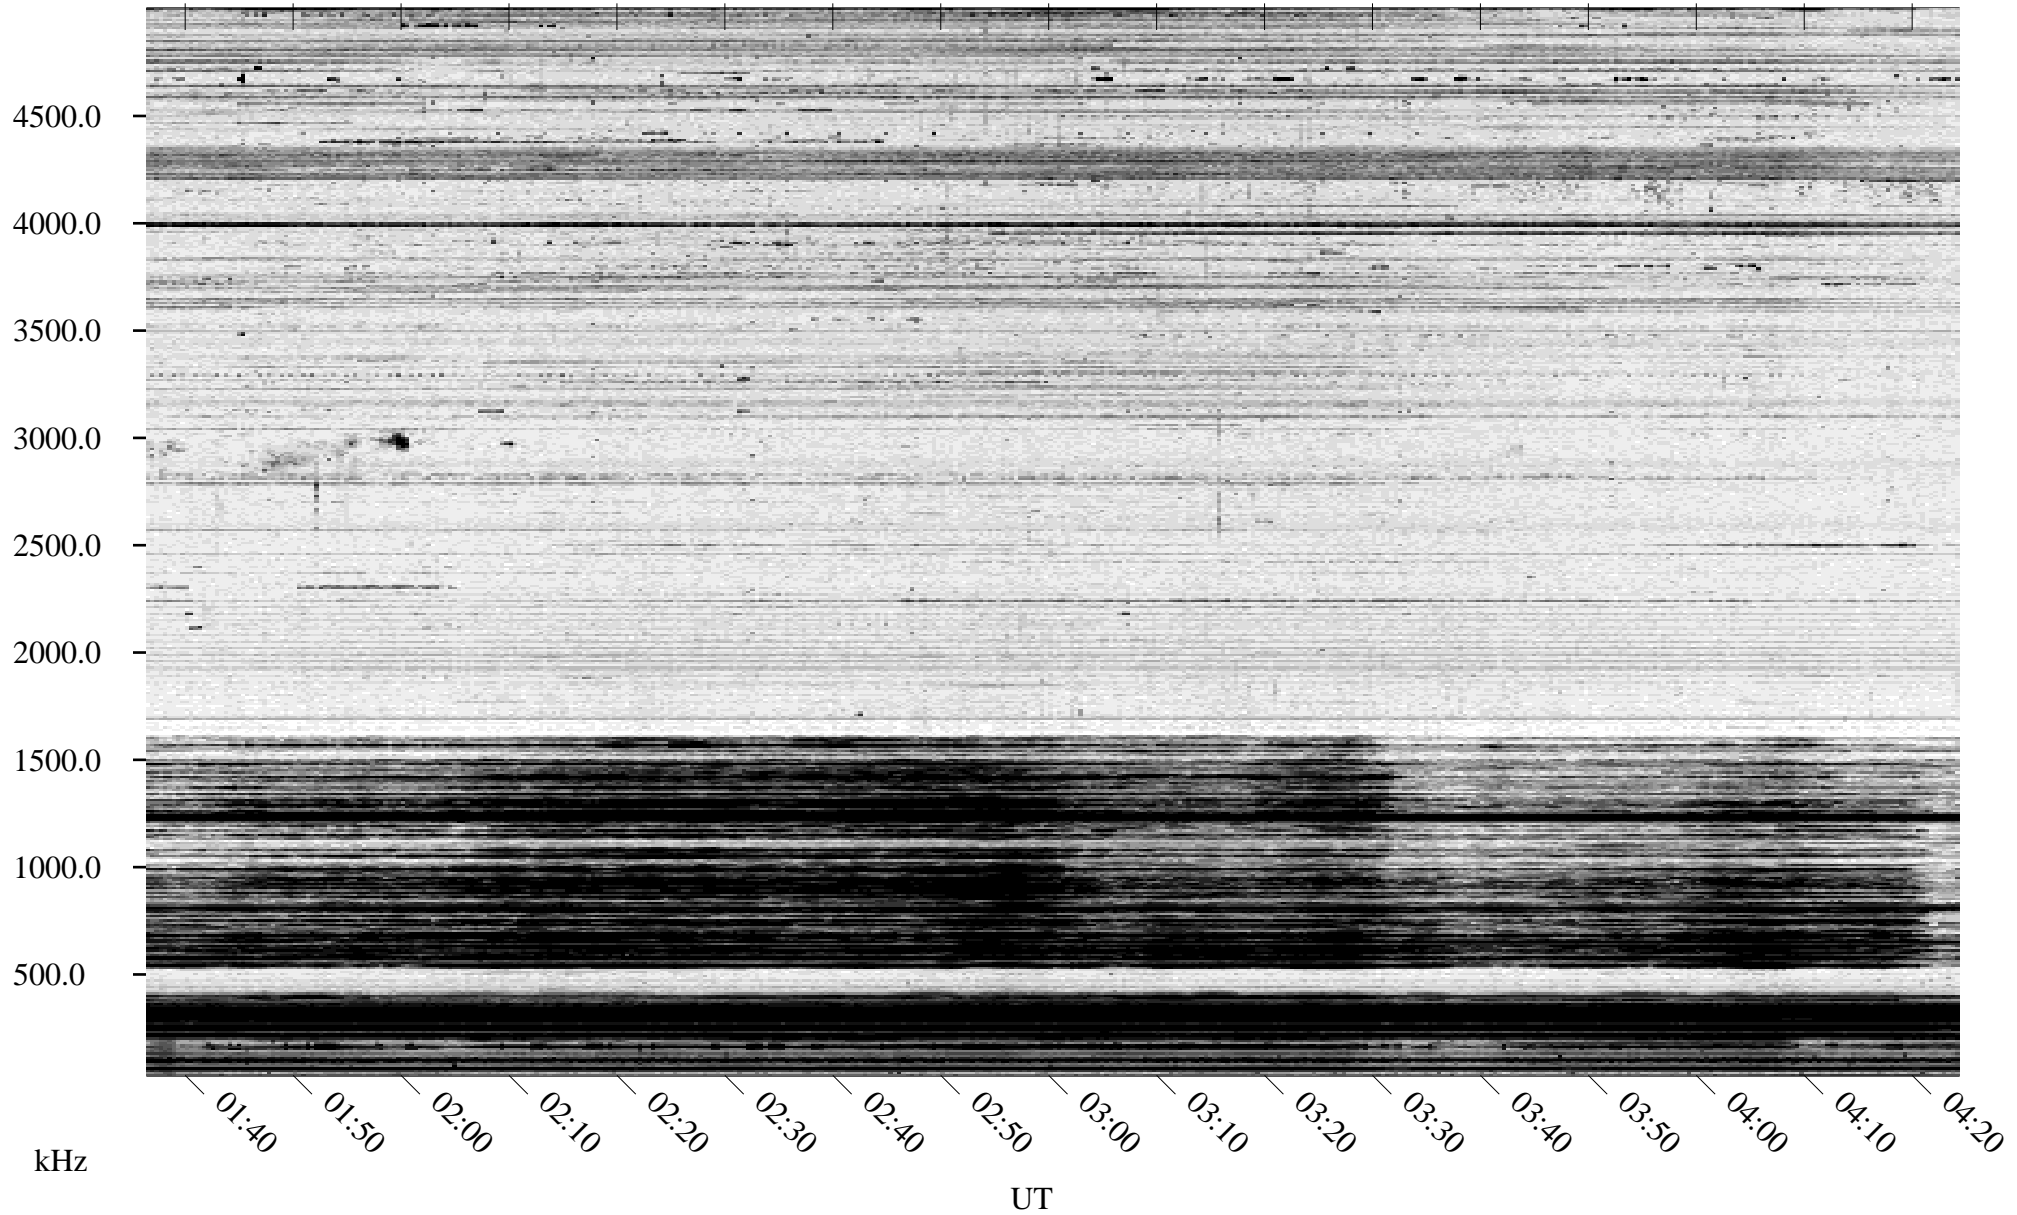

# 01/29/1995 Churchill, Manitoba

Linear Scale    Black = 161    White = 15

ch95029l.r00m max\_12

Page 1

# 01/29/1995 Churchill, Manitoba

Linear Scale    Black = 161    White = 15

ch95029l.r00m max\_12

Page 2

# 01/30/1995 Churchill, Manitoba

Linear Scale    Black = 161    White = 15

ch95029l.r00m max\_12

Page 3

# 01/30/1995 Churchill, Manitoba

Linear Scale    Black = 161    White = 15

ch95029l.r00m max\_12

Page 4