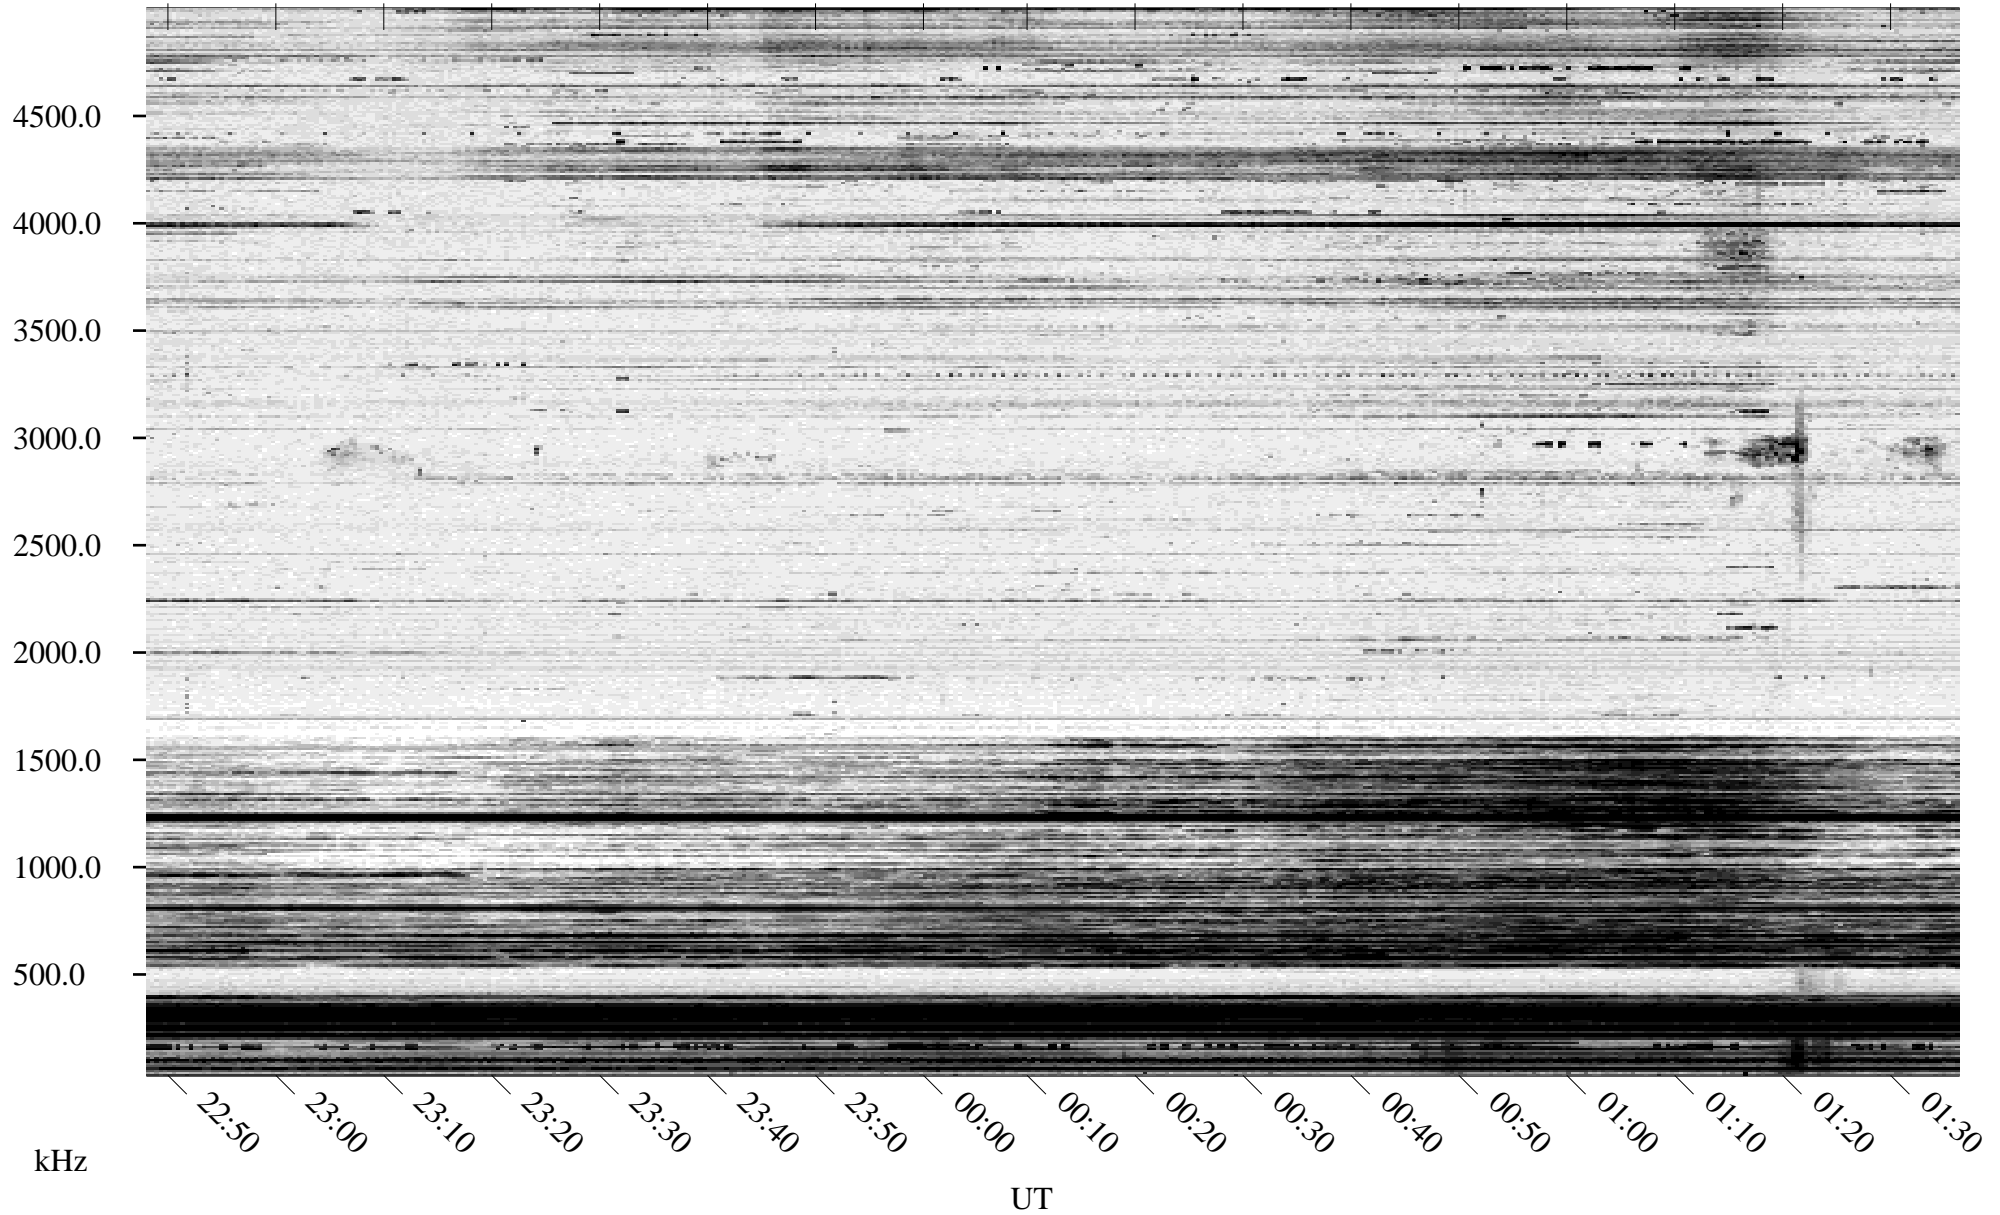

# 01/29/1995 Churchill, Manitoba

Linear Scale    Black = 161    White = 15

ch95029l.r00m max\_12

Page 1

# 01/29/1995 Churchill, Manitoba

Linear Scale    Black = 161    White = 15

ch95029l.r00m max\_12

Page 2

# 01/30/1995 Churchill, Manitoba

Linear Scale    Black = 161    White = 15

ch95029l.r00m max\_12

Page 3

# 01/30/1995 Churchill, Manitoba

Linear Scale    Black = 161    White = 15

ch95029l.r00m max\_12

Page 4