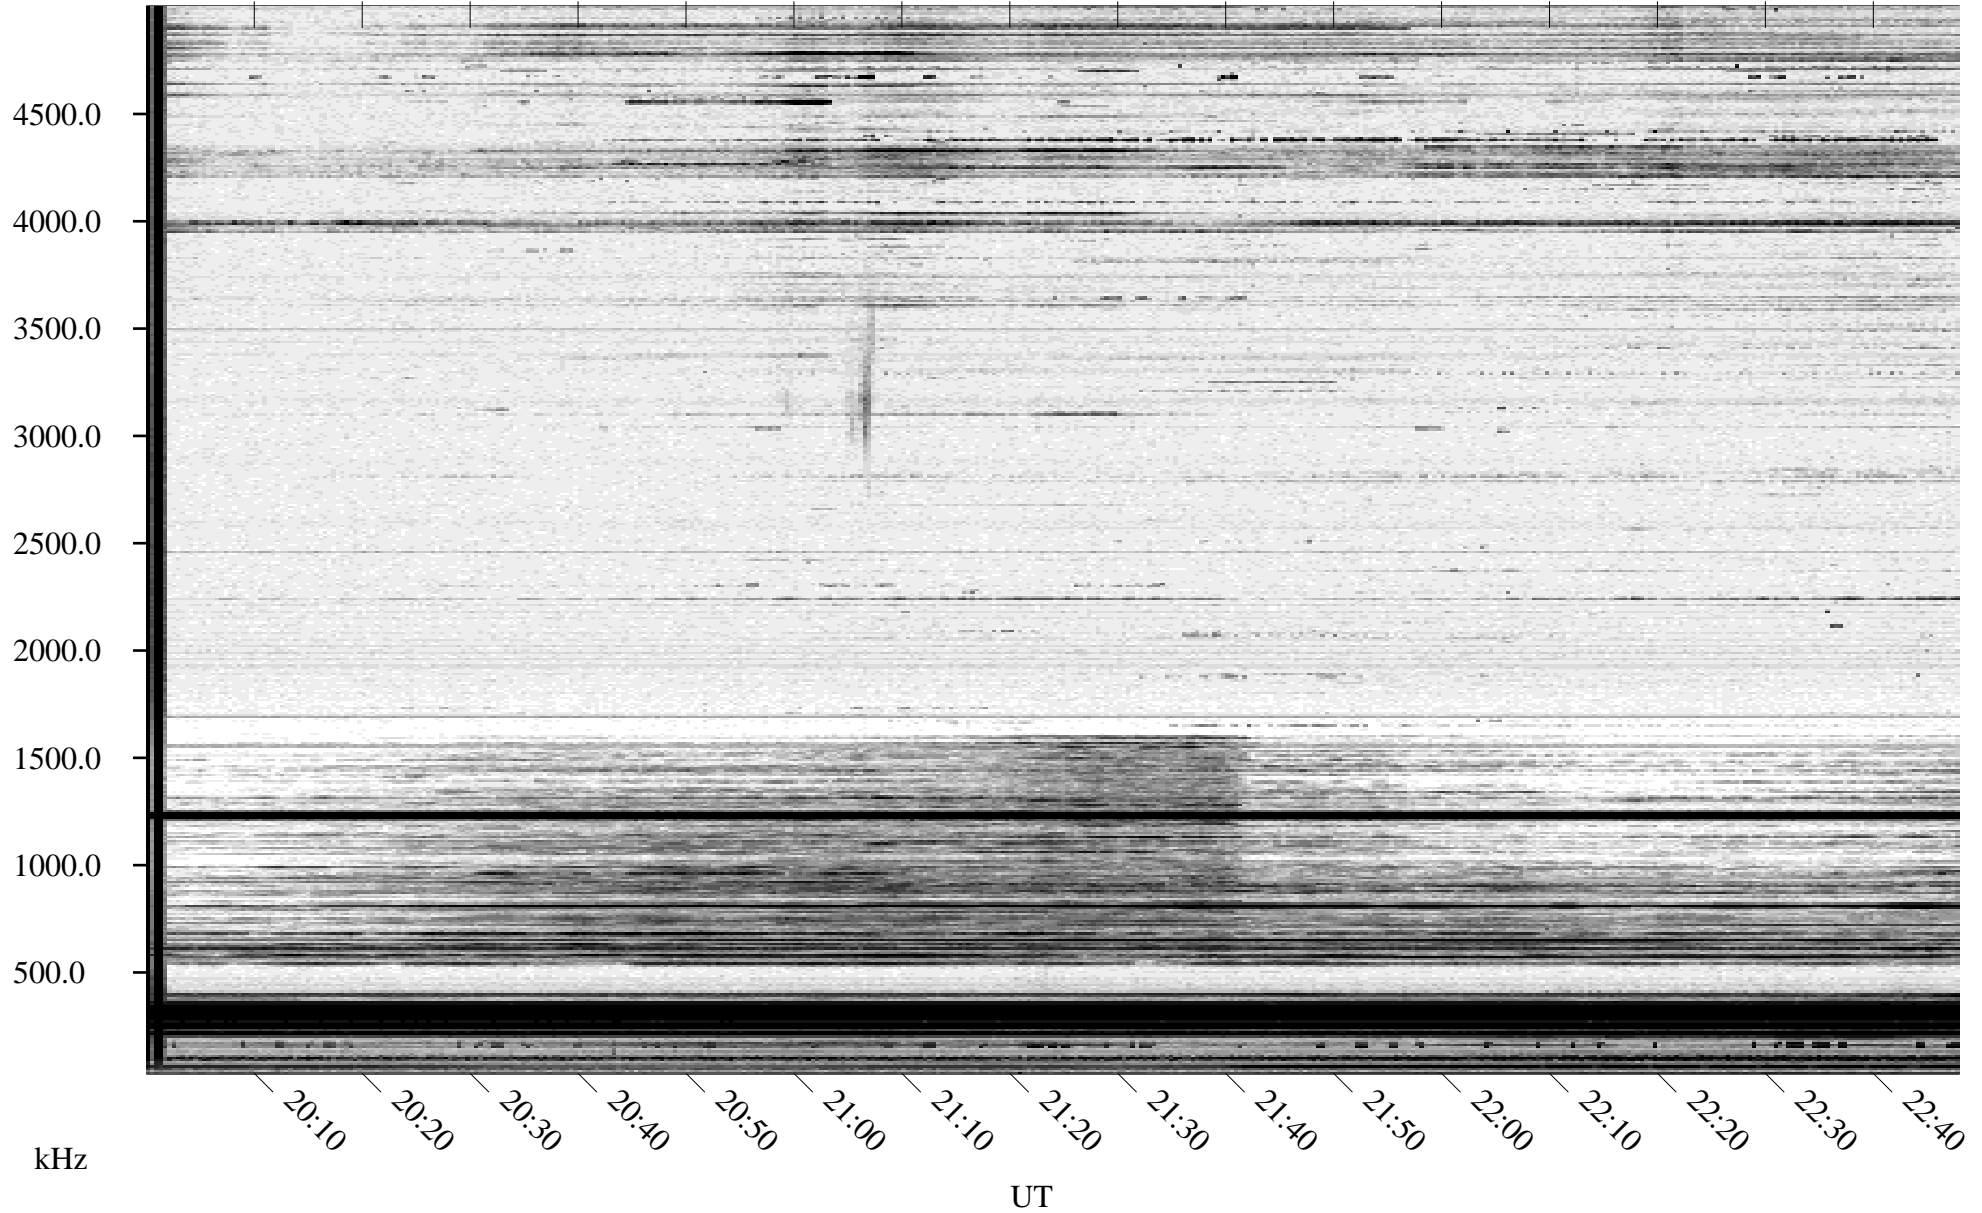

# 01/29/1995 Churchill, Manitoba

Linear Scale    Black = 161    White = 15

ch95029l.r00m max\_12

Page 1

# 01/29/1995 Churchill, Manitoba

Linear Scale    Black = 161    White = 15

ch95029l.r00m max\_12

Page 2

# 01/30/1995 Churchill, Manitoba

Linear Scale    Black = 161    White = 15

ch95029l.r00m max\_12

Page 3

# 01/30/1995 Churchill, Manitoba

Linear Scale    Black = 161    White = 15

ch95029l.r00m max\_12

Page 4