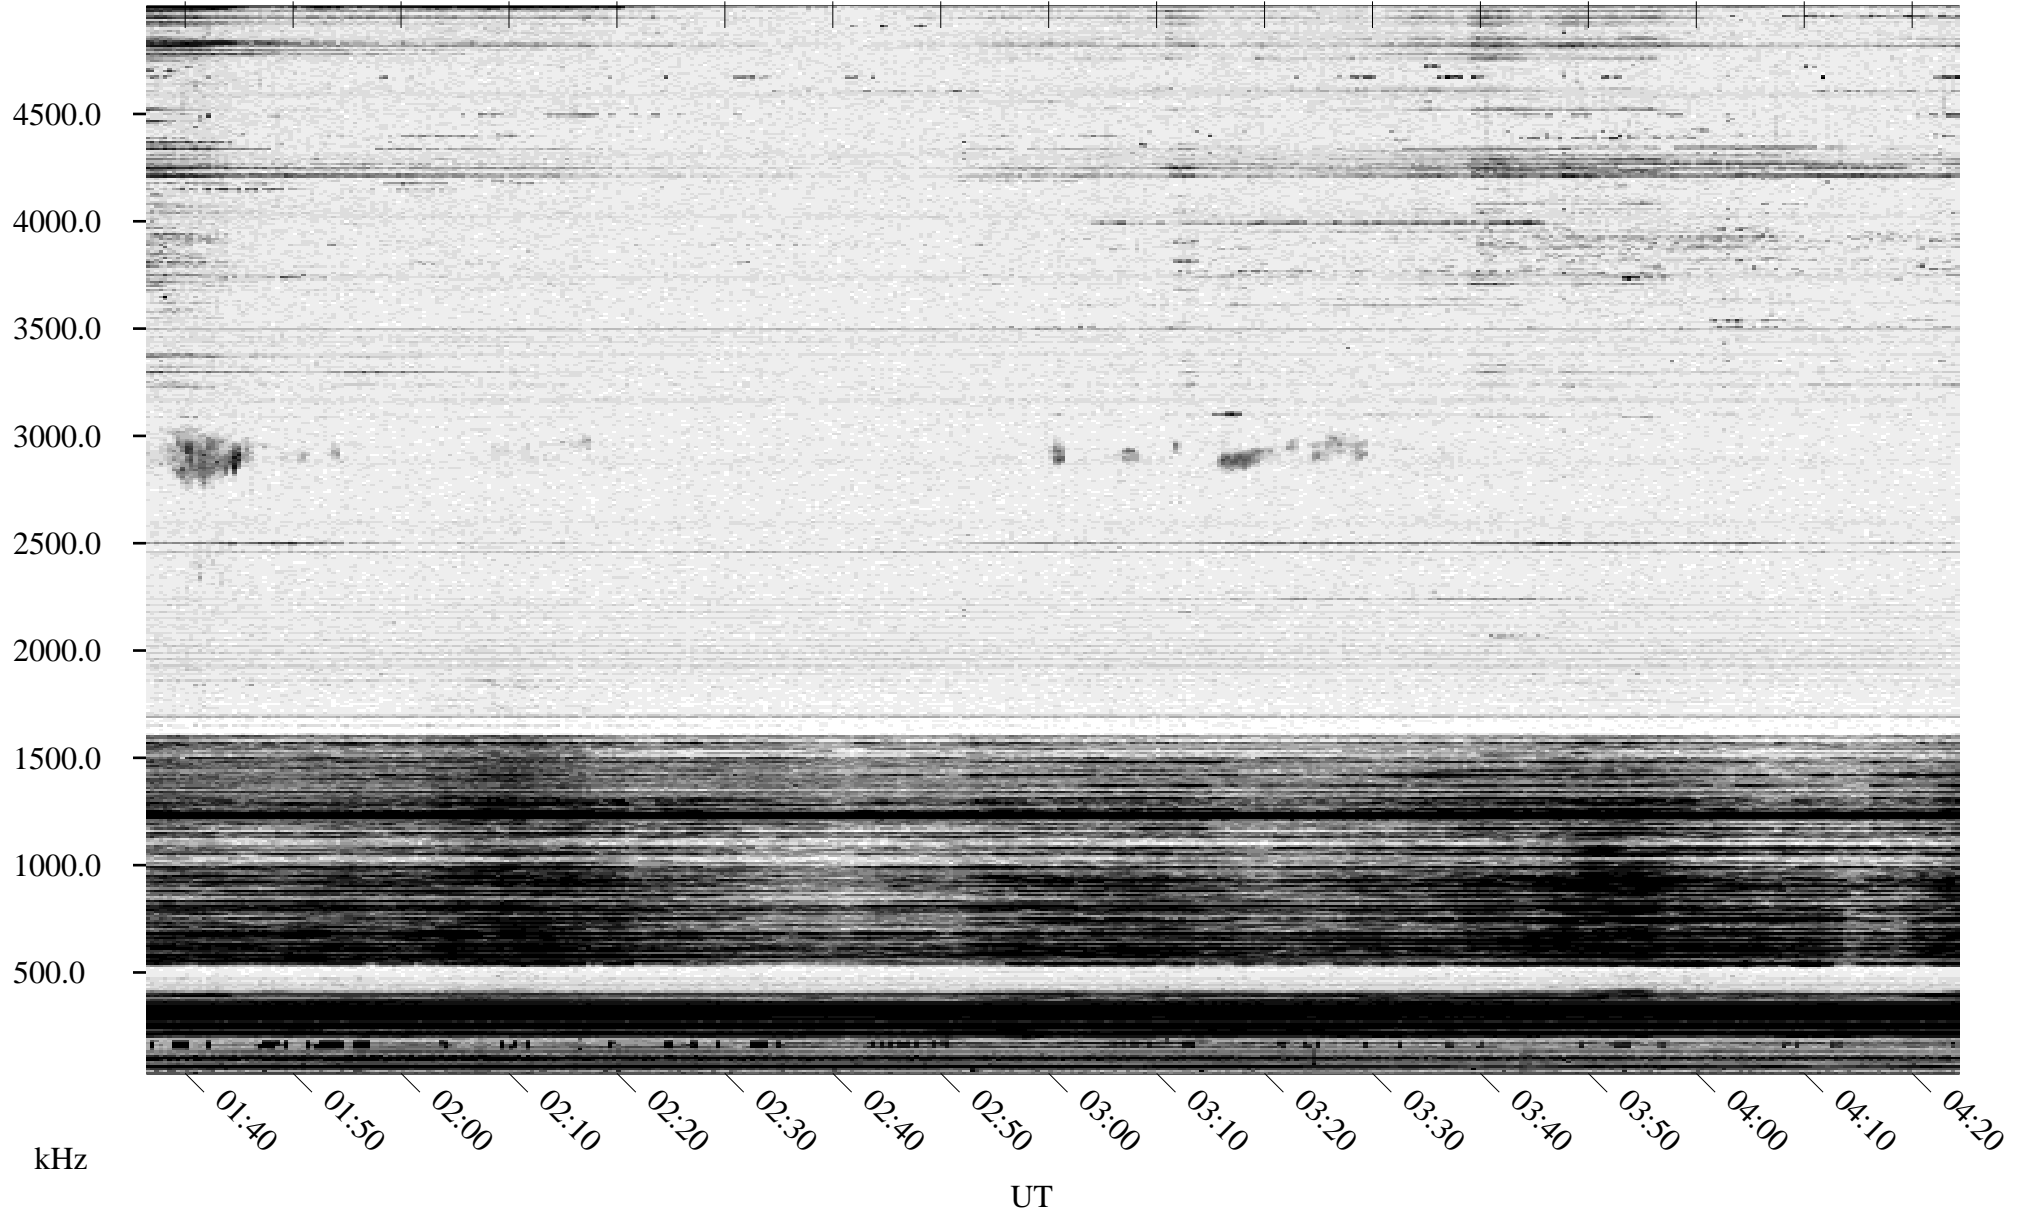

# 01/30/1995 Churchill, Manitoba

Linear Scale    Black = 161    White = 15

ch95030l.r00m max\_12

Page 1

# 01/30/1995 Churchill, Manitoba

Linear Scale    Black = 161    White = 15

ch95030l.r00m max\_12

Page 2

# 01/31/1995 Churchill, Manitoba

Linear Scale    Black = 161    White = 15

ch95030l.r00m max\_12

Page 3

# 01/31/1995 Churchill, Manitoba

Linear Scale    Black = 161    White = 15

ch95030l.r00m max\_12

Page 4