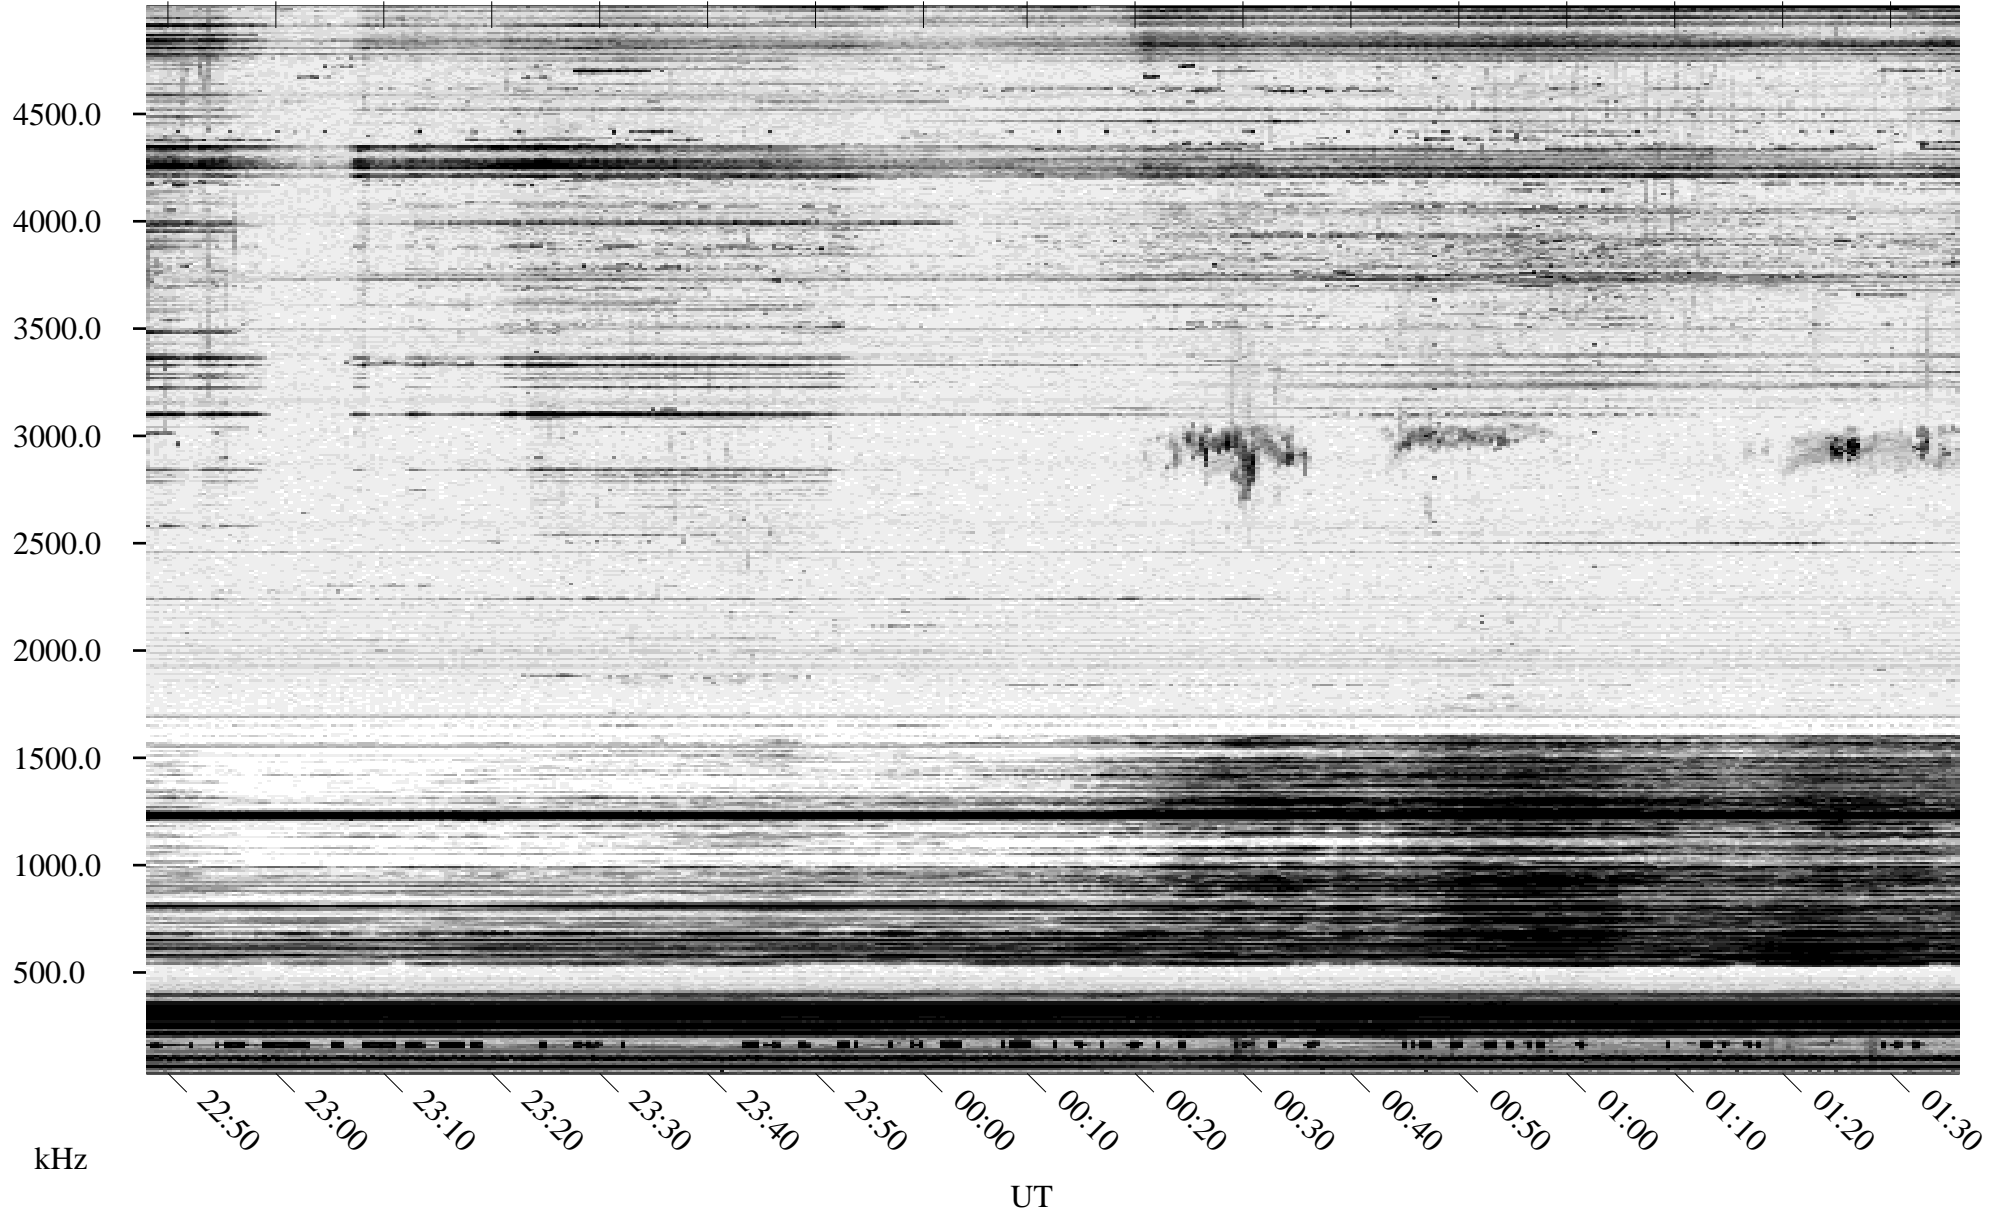

# 01/30/1995 Churchill, Manitoba

Linear Scale    Black = 161    White = 15

ch95030l.r00m max\_12

Page 1

# 01/30/1995 Churchill, Manitoba

Linear Scale    Black = 161    White = 15

ch95030l.r00m max\_12

Page 2

# 01/31/1995 Churchill, Manitoba

Linear Scale    Black = 161    White = 15

ch95030l.r00m max\_12

Page 3

# 01/31/1995 Churchill, Manitoba

Linear Scale    Black = 161    White = 15

ch95030l.r00m max\_12

Page 4