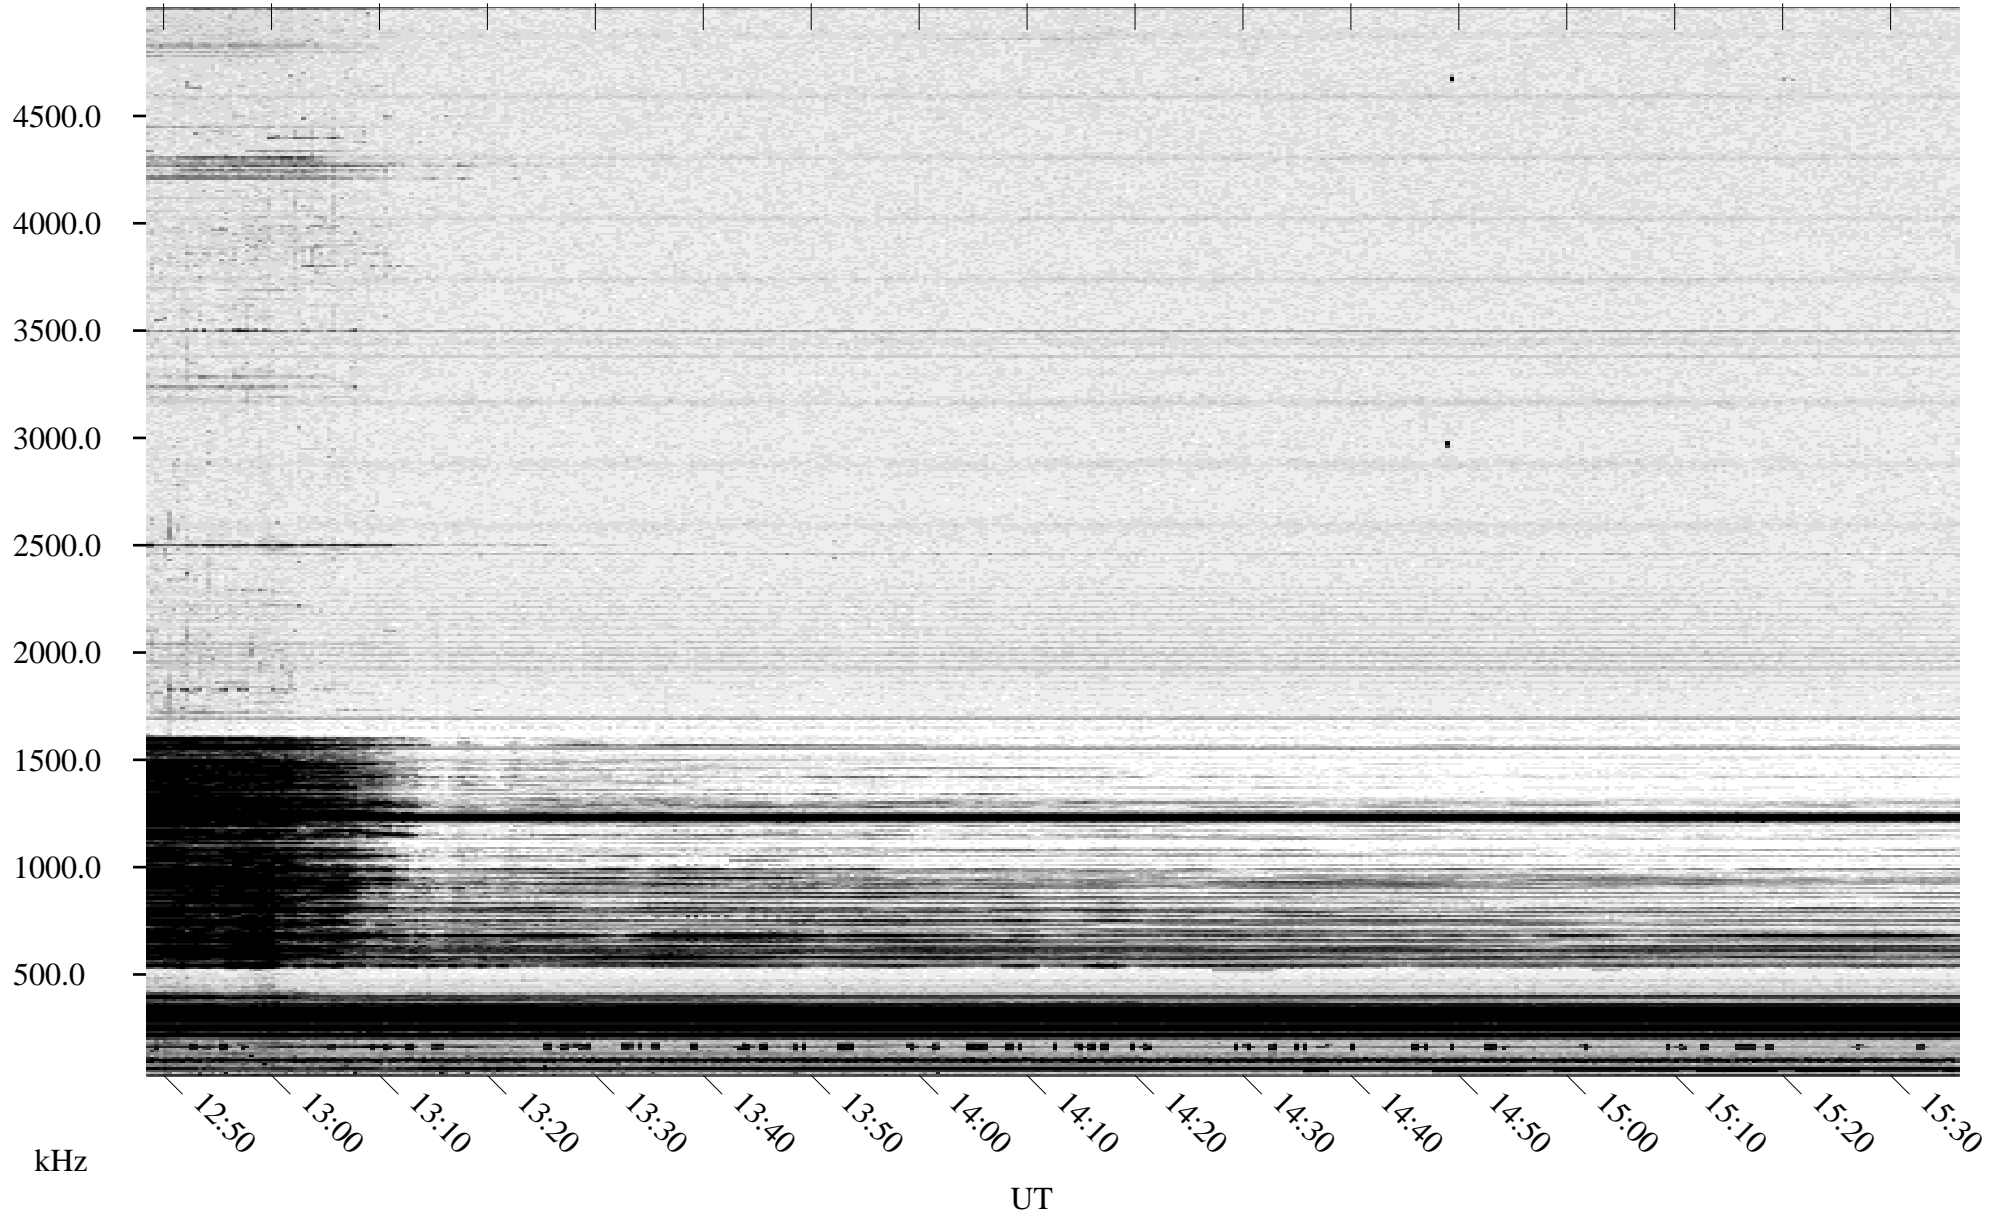

# 01/31/1995 Churchill, Manitoba

Linear Scale    Black = 161    White = 15

ch95030l.r00m max\_12

Page 6

# 01/31/1995 Churchill, Manitoba

Linear Scale    Black = 161    White = 15

ch95030l.r00m max\_12

Page 7

# 01/31/1995 Churchill, Manitoba

Linear Scale    Black = 161    White = 15

ch95030l.r00m max\_12

Page 8