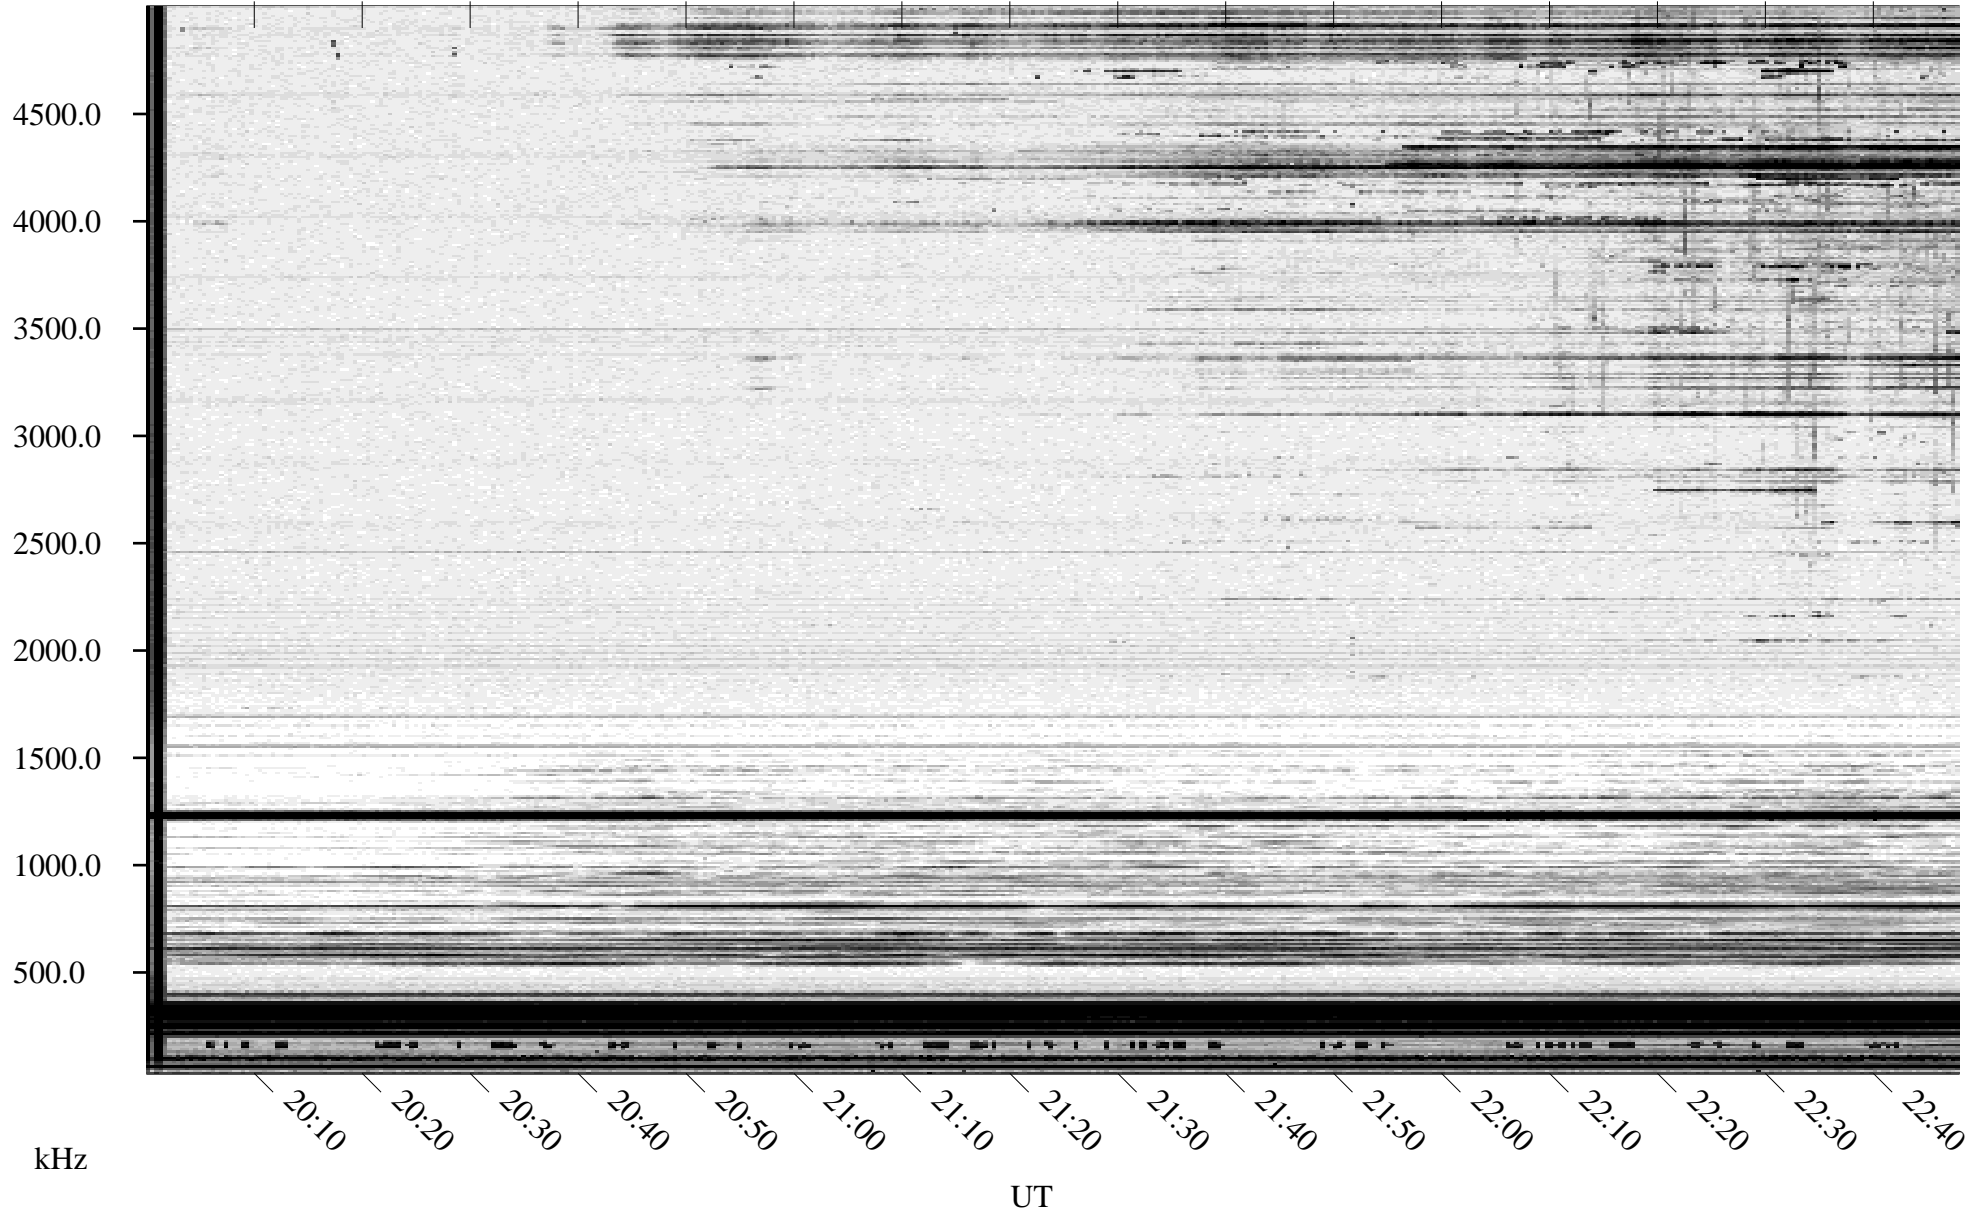

# 01/30/1995 Churchill, Manitoba

Linear Scale    Black = 161    White = 15

ch95030l.r00m max\_12

Page 1

# 01/30/1995 Churchill, Manitoba

Linear Scale    Black = 161    White = 15

ch95030l.r00m max\_12

Page 2

# 01/31/1995 Churchill, Manitoba

Linear Scale    Black = 161    White = 15

ch95030l.r00m max\_12

Page 3

# 01/31/1995 Churchill, Manitoba

Linear Scale    Black = 161    White = 15

ch95030l.r00m max\_12

Page 4