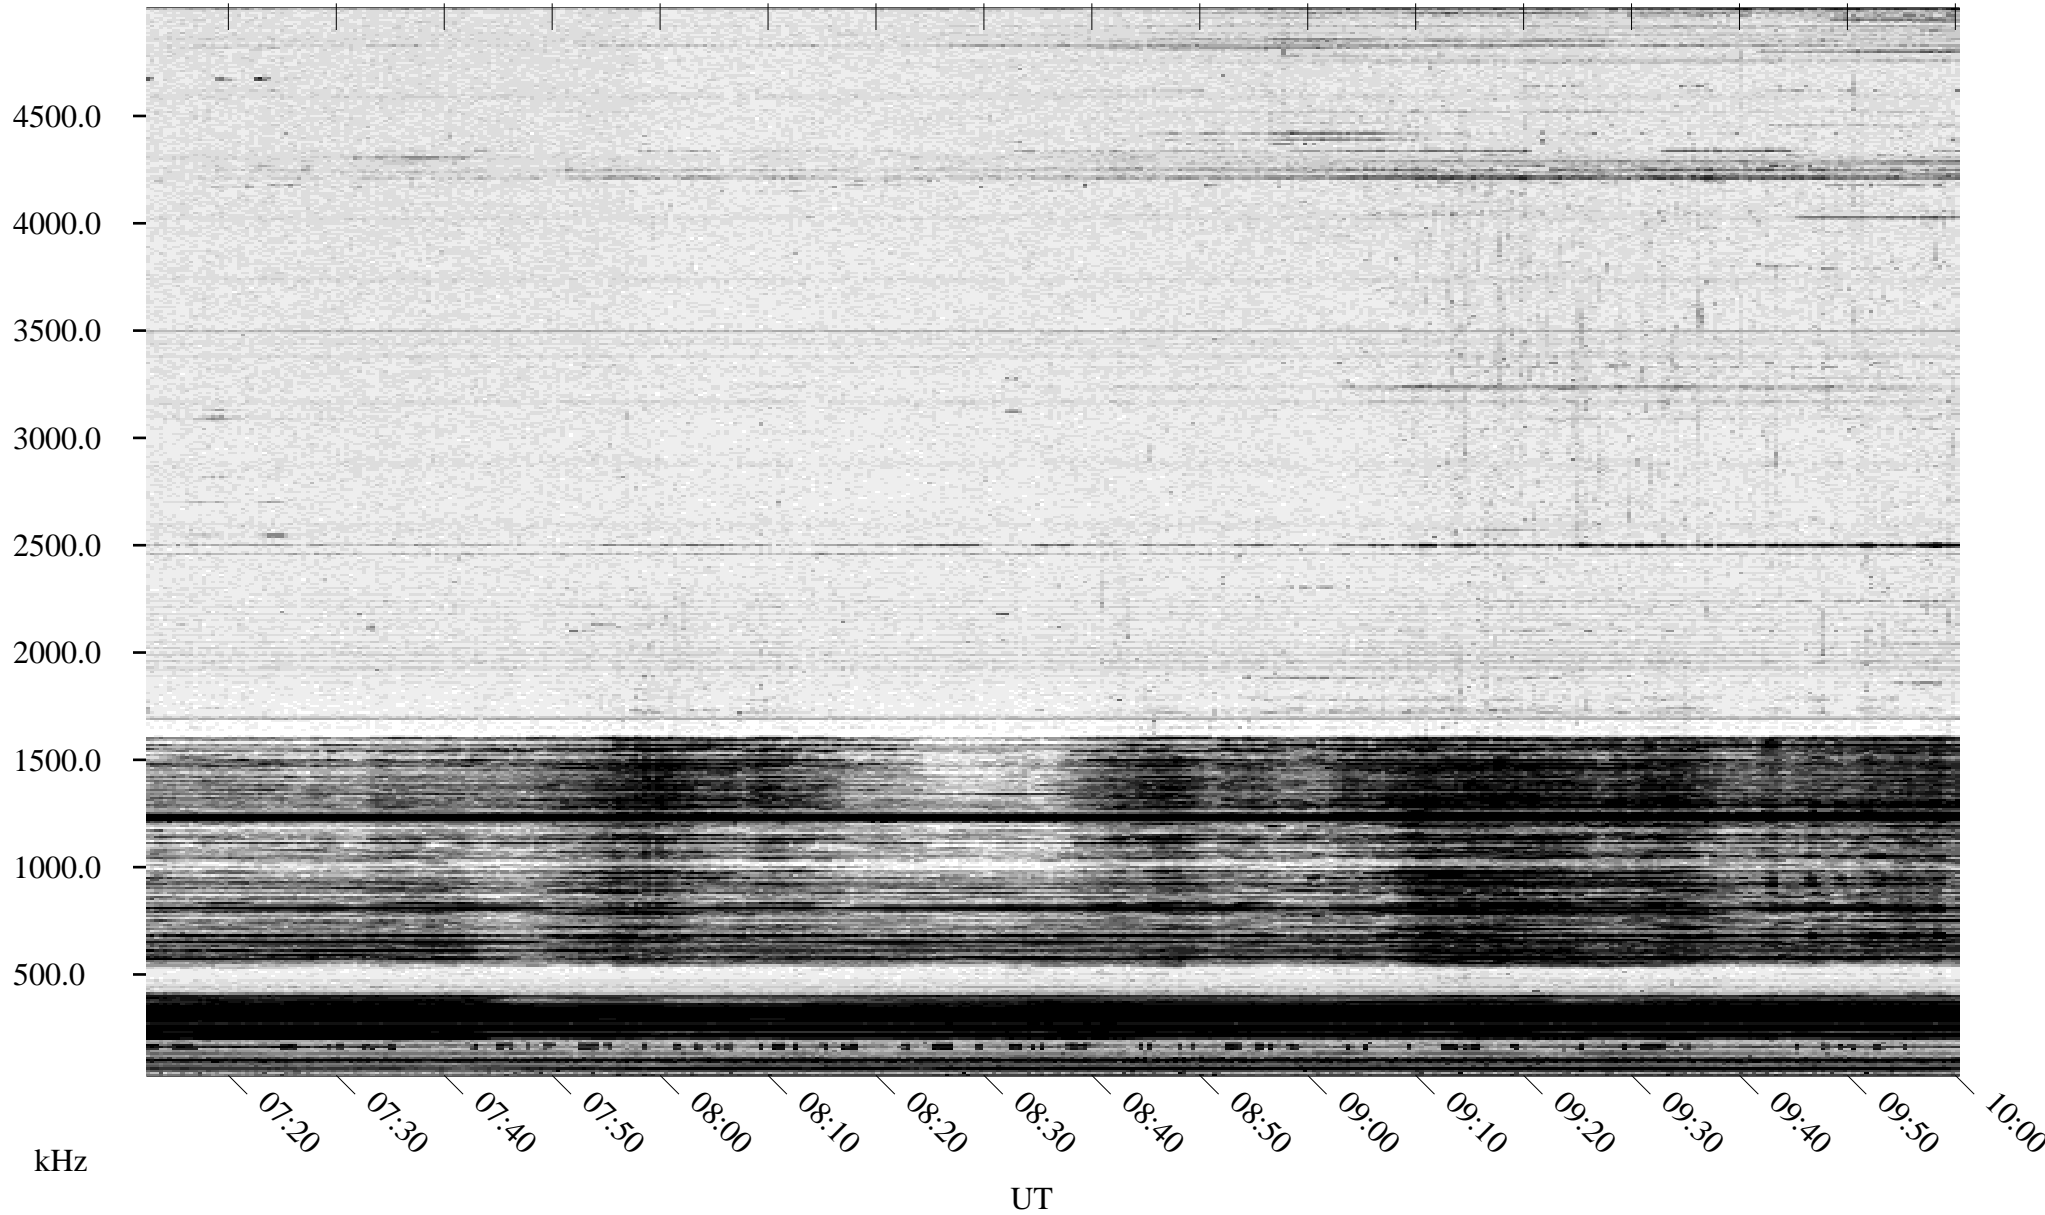

# 01/31/1995 Churchill, Manitoba

Linear Scale    Black = 161    White = 15

ch95030l.r00m max\_12

Page 4

# 01/31/1995 Churchill, Manitoba

Linear Scale    Black = 161    White = 15

ch95030l.r00m max\_12

Page 5