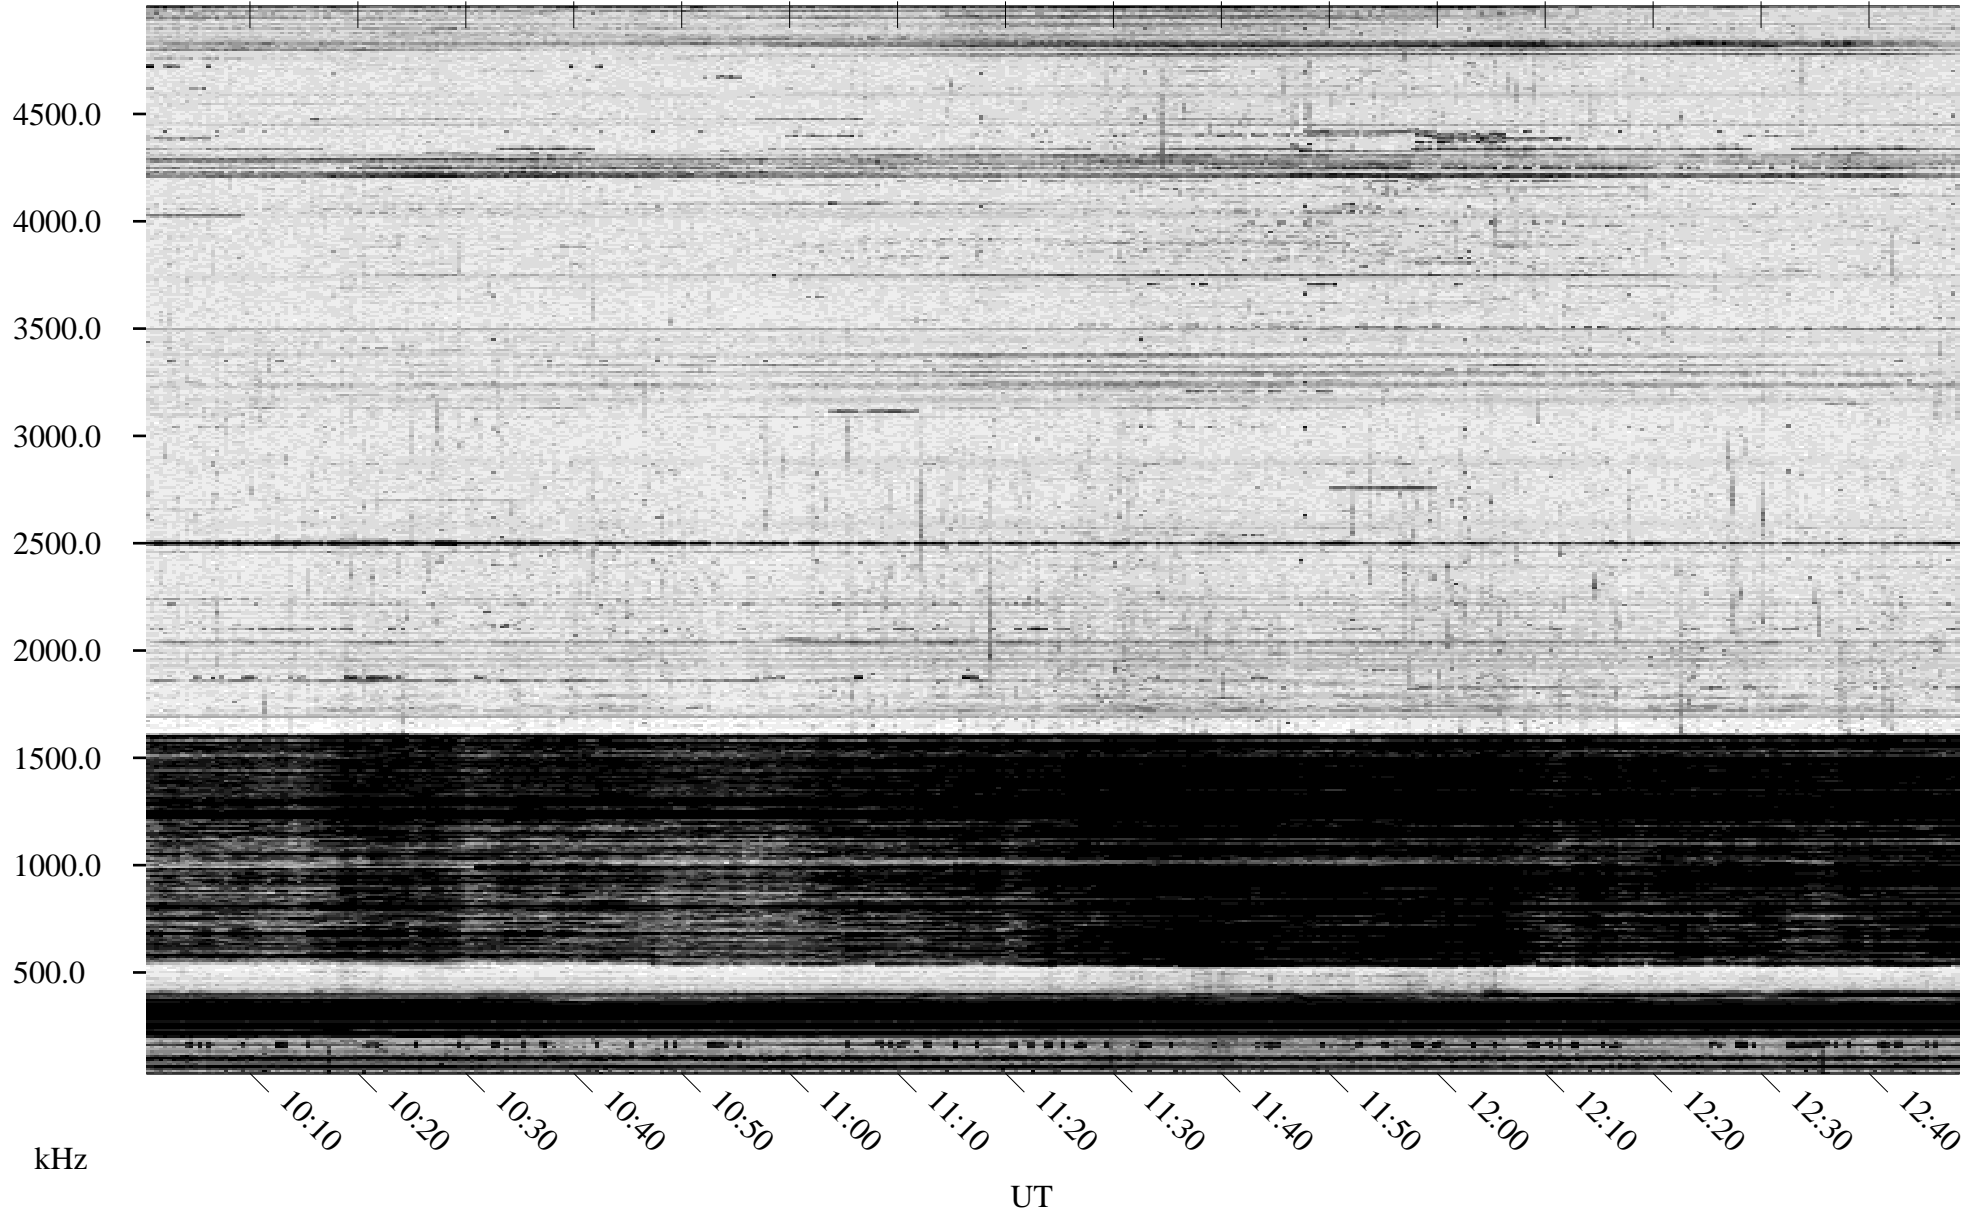

# 01/31/1995 Churchill, Manitoba

Linear Scale    Black = 161    White = 15

ch95030l.r00m max\_12

Page 5

# 01/31/1995 Churchill, Manitoba

Linear Scale    Black = 161    White = 15

ch95030l.r00m max\_12

Page 6

# 01/31/1995 Churchill, Manitoba

Linear Scale    Black = 161    White = 15

ch95030l.r00m max\_12

Page 7