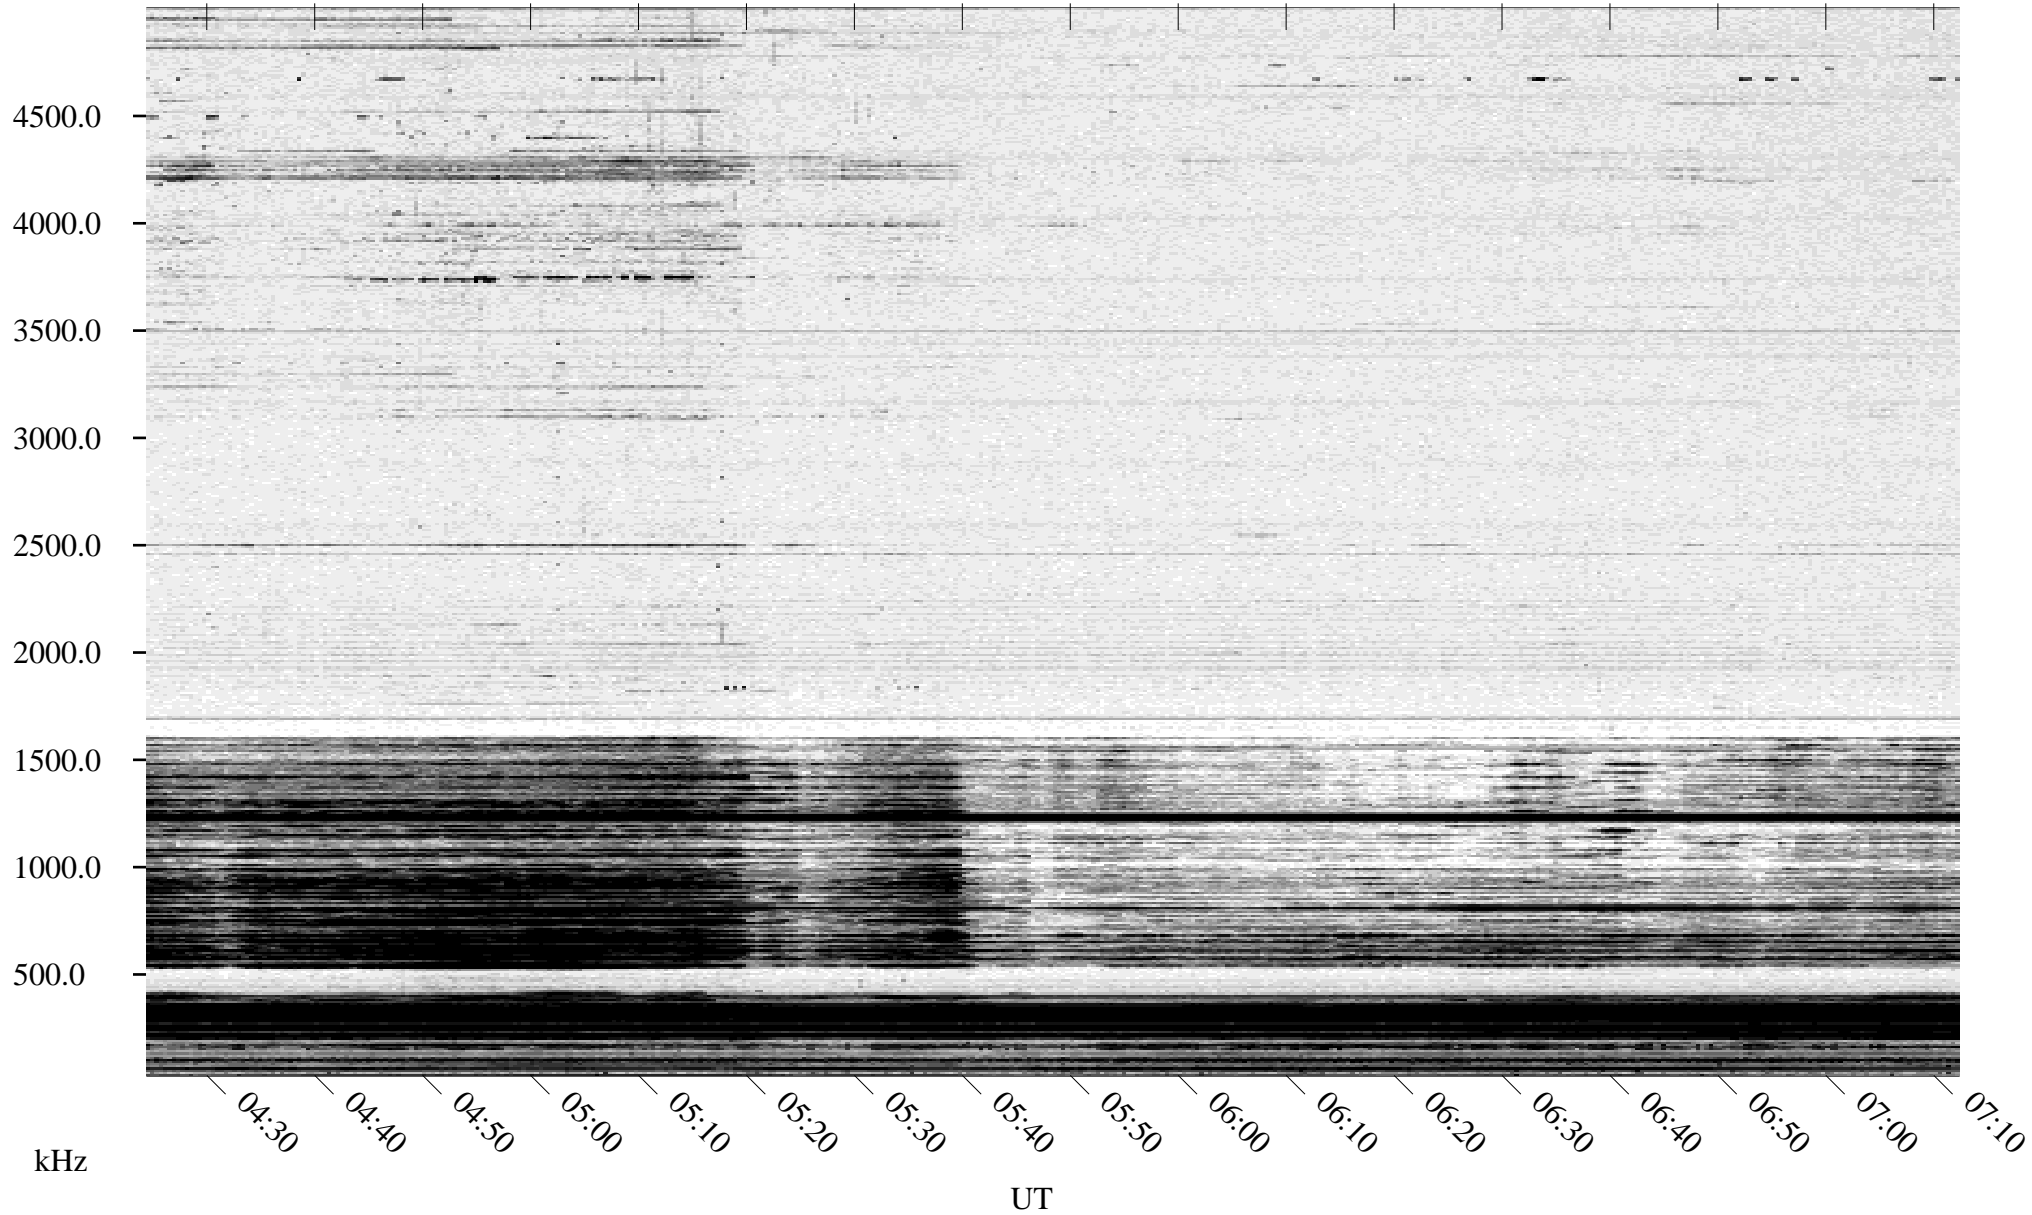

# 01/30/1995 Churchill, Manitoba

Linear Scale    Black = 161    White = 15

ch95030l.r00m max\_12

Page 2

# 01/31/1995 Churchill, Manitoba

Linear Scale    Black = 161    White = 15

ch95030l.r00m max\_12

Page 3

# 01/31/1995 Churchill, Manitoba

Linear Scale    Black = 161    White = 15

ch95030l.r00m max\_12

Page 4

# 01/31/1995 Churchill, Manitoba

Linear Scale    Black = 161    White = 15

ch95030l.r00m max\_12

Page 5