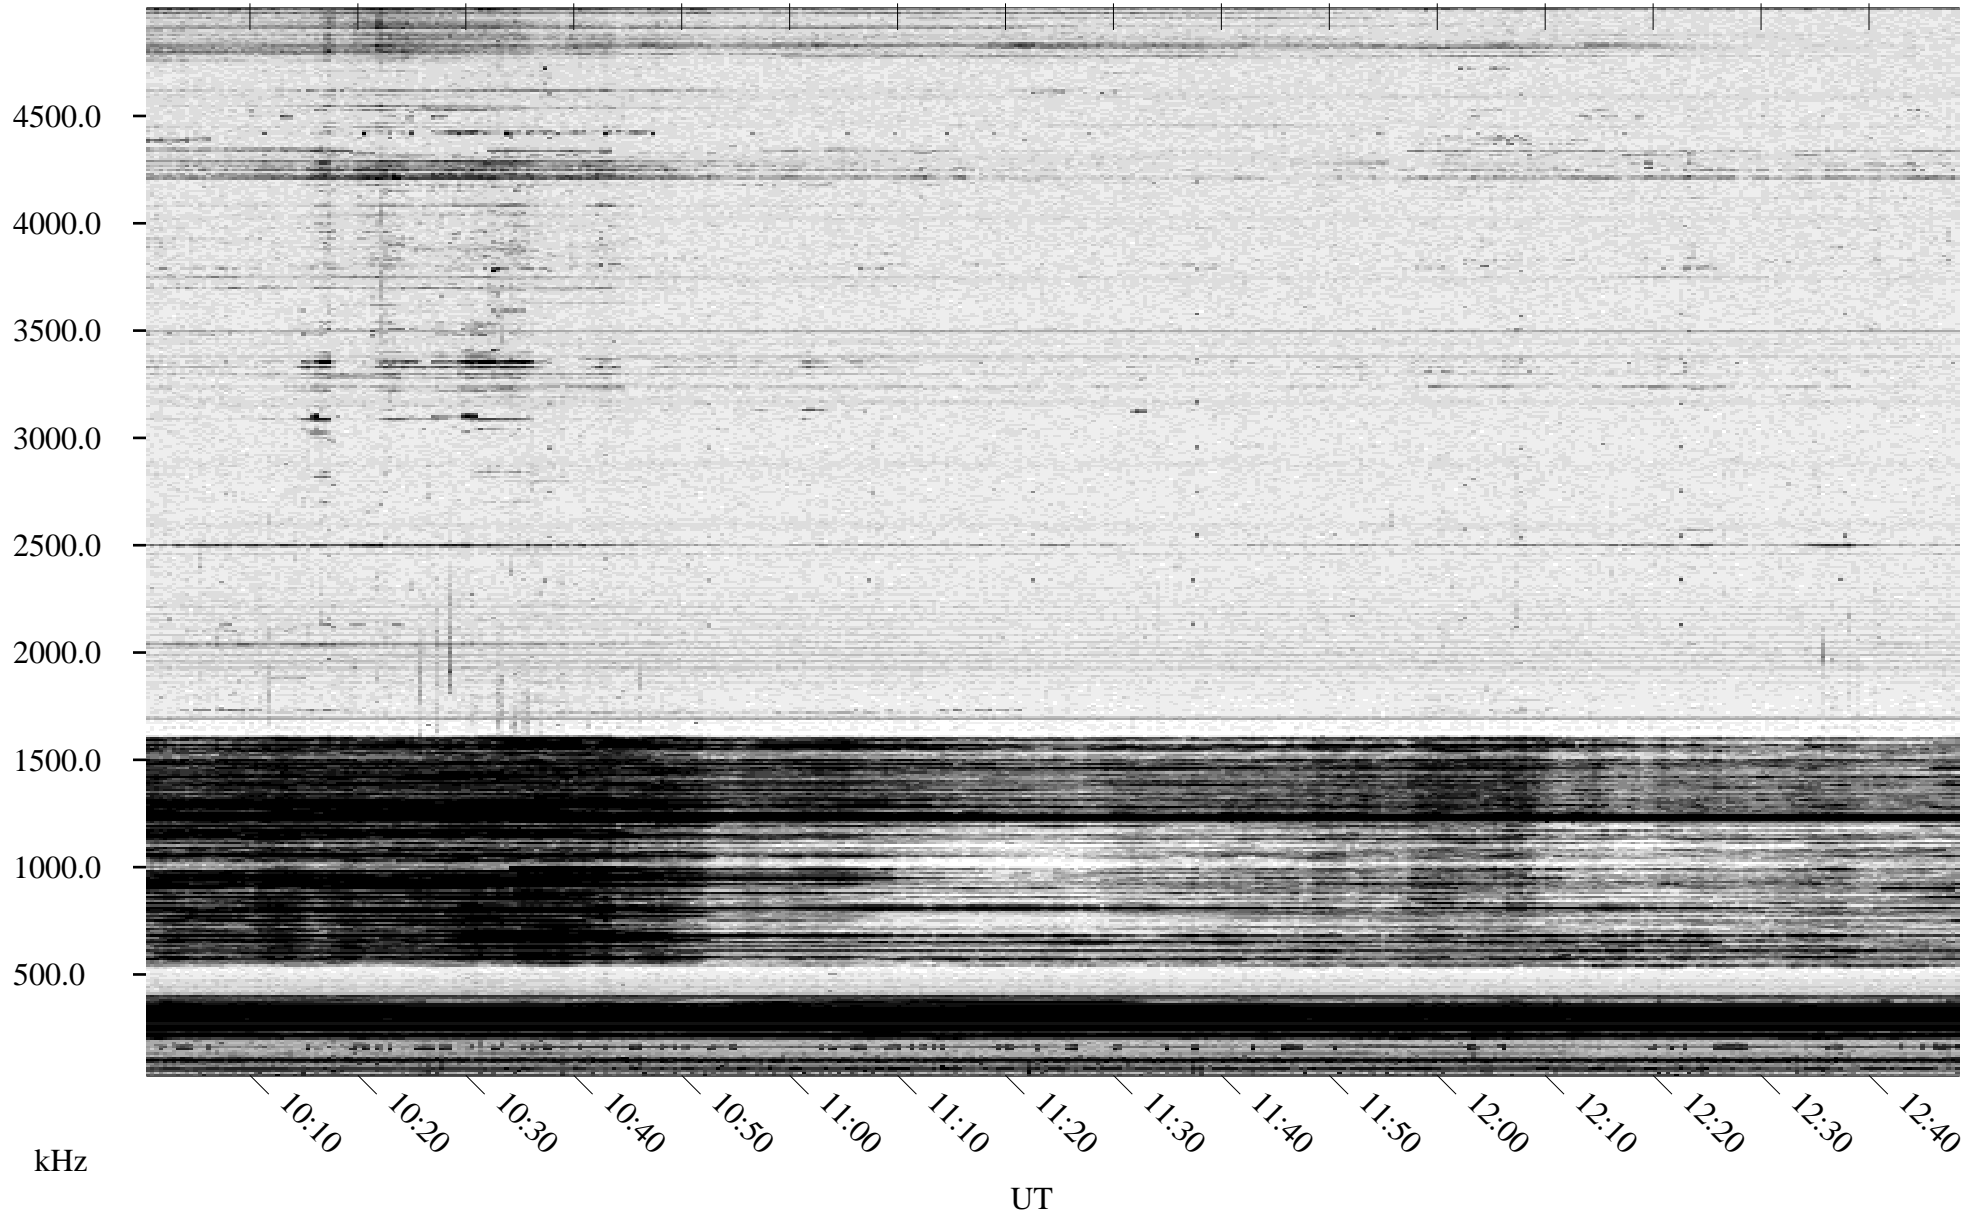

# 02/01/1995 Churchill, Manitoba

Linear Scale    Black = 161    White = 15

ch950311.r00m max\_12

Page 5

# 02/01/1995 Churchill, Manitoba

Linear Scale    Black = 161    White = 15

ch950311.r00m max\_12

Page 6

# 02/01/1995 Churchill, Manitoba

Linear Scale    Black = 161    White = 15

ch950311.r00m max\_12

Page 7

# 02/01/1995 Churchill, Manitoba

Linear Scale    Black = 161    White = 15

ch950311.r00m max\_12