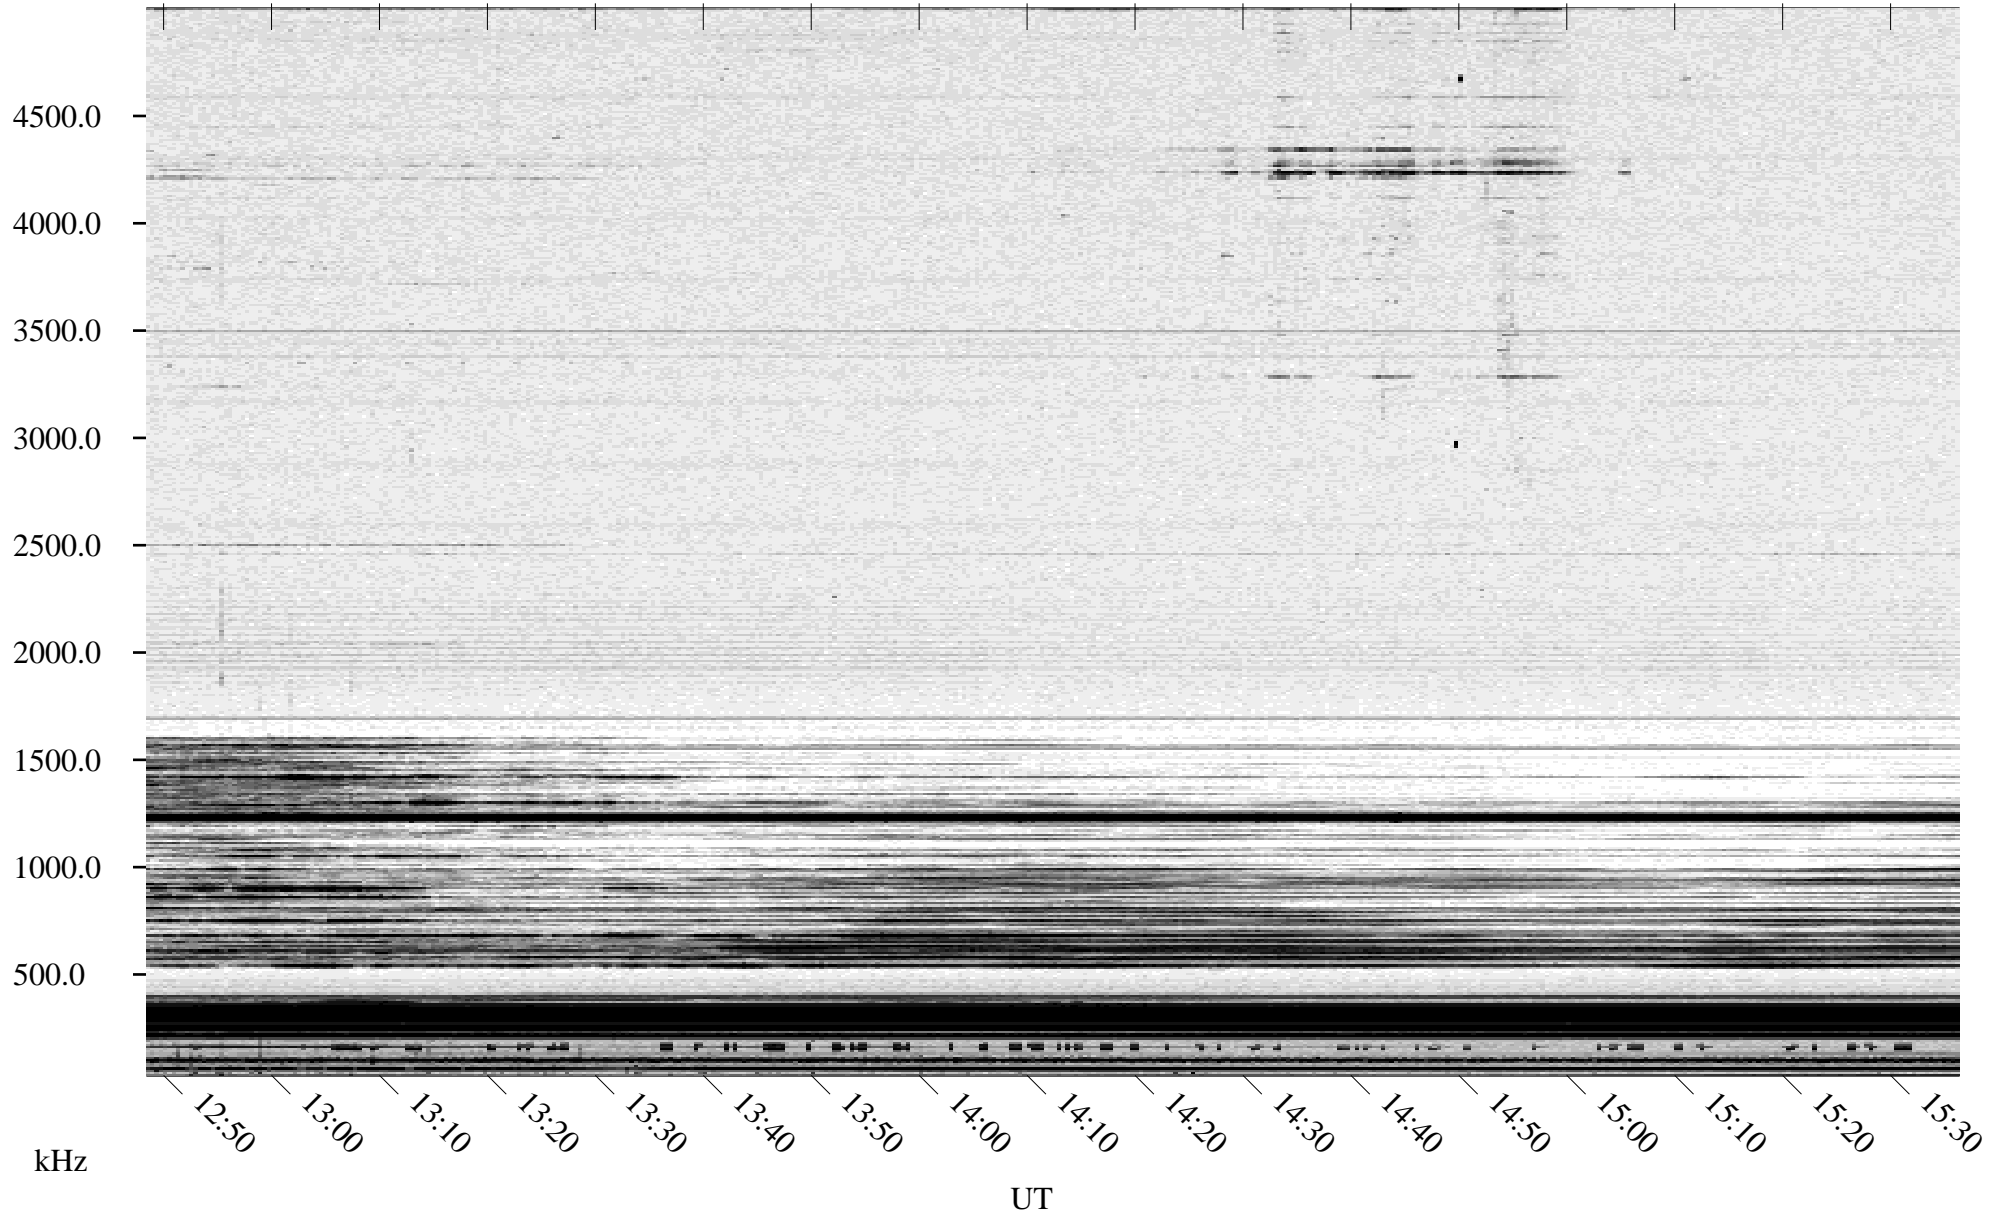

# 02/01/1995 Churchill, Manitoba

Linear Scale    Black = 161    White = 15

ch950311.r00m max\_12

Page 5

# 02/01/1995 Churchill, Manitoba

Linear Scale    Black = 161    White = 15

ch950311.r00m max\_12

Page 6

# 02/01/1995 Churchill, Manitoba

Linear Scale    Black = 161    White = 15

ch950311.r00m max\_12

Page 7

# 02/01/1995 Churchill, Manitoba

Linear Scale    Black = 161    White = 15

ch950311.r00m max\_12