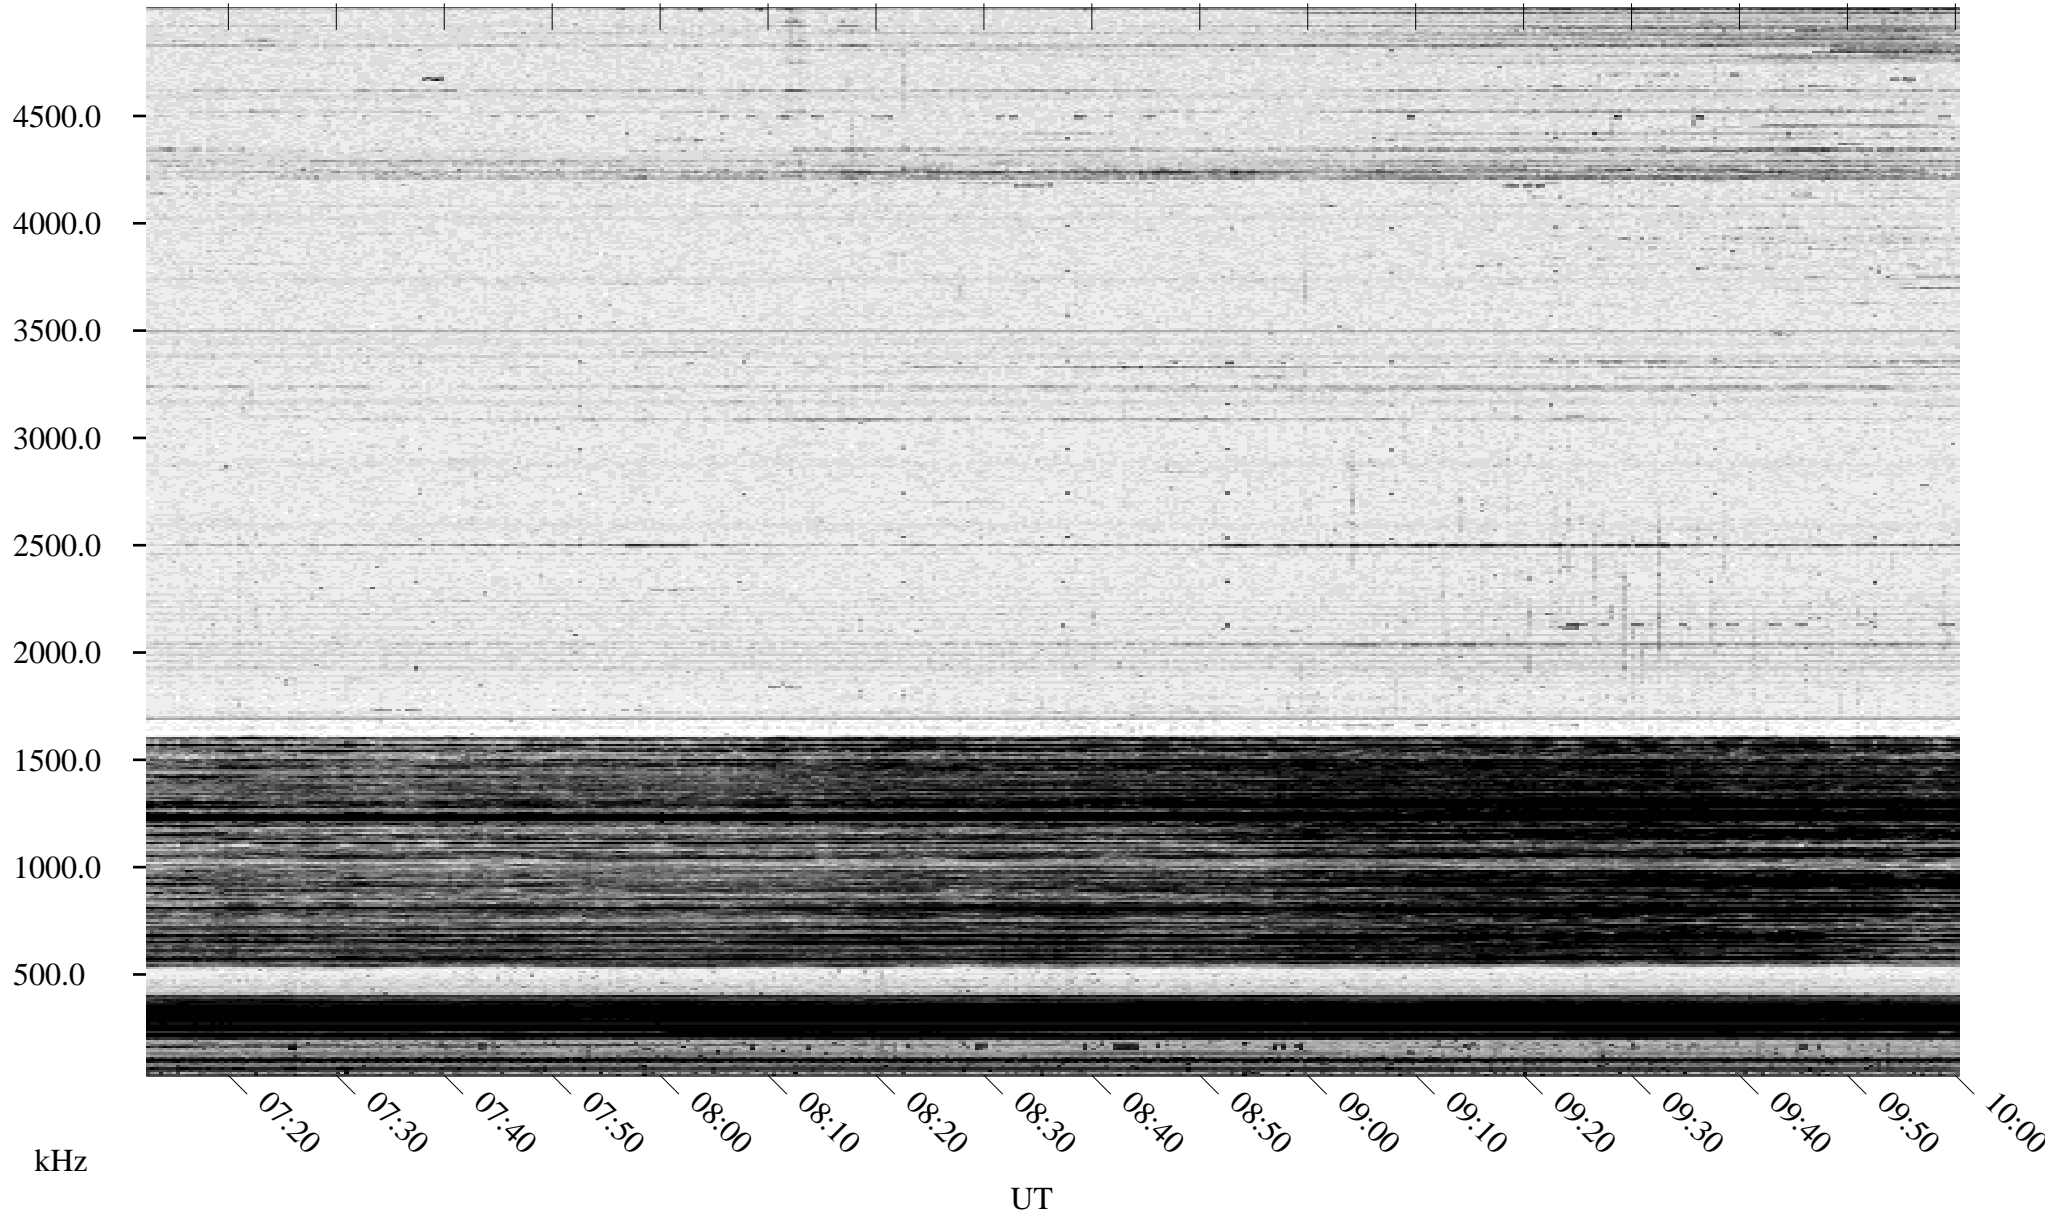

# 02/01/1995 Churchill, Manitoba

Linear Scale    Black = 161    White = 15

ch950311.r00m max\_12

Page 3

# 02/01/1995 Churchill, Manitoba

Linear Scale    Black = 161    White = 15

ch950311.r00m max\_12

Page 4

# 02/01/1995 Churchill, Manitoba

Linear Scale    Black = 161    White = 15

ch950311.r00m max\_12

Page 5

# 02/01/1995 Churchill, Manitoba

Linear Scale    Black = 161    White = 15

ch950311.r00m max\_12

Page 6