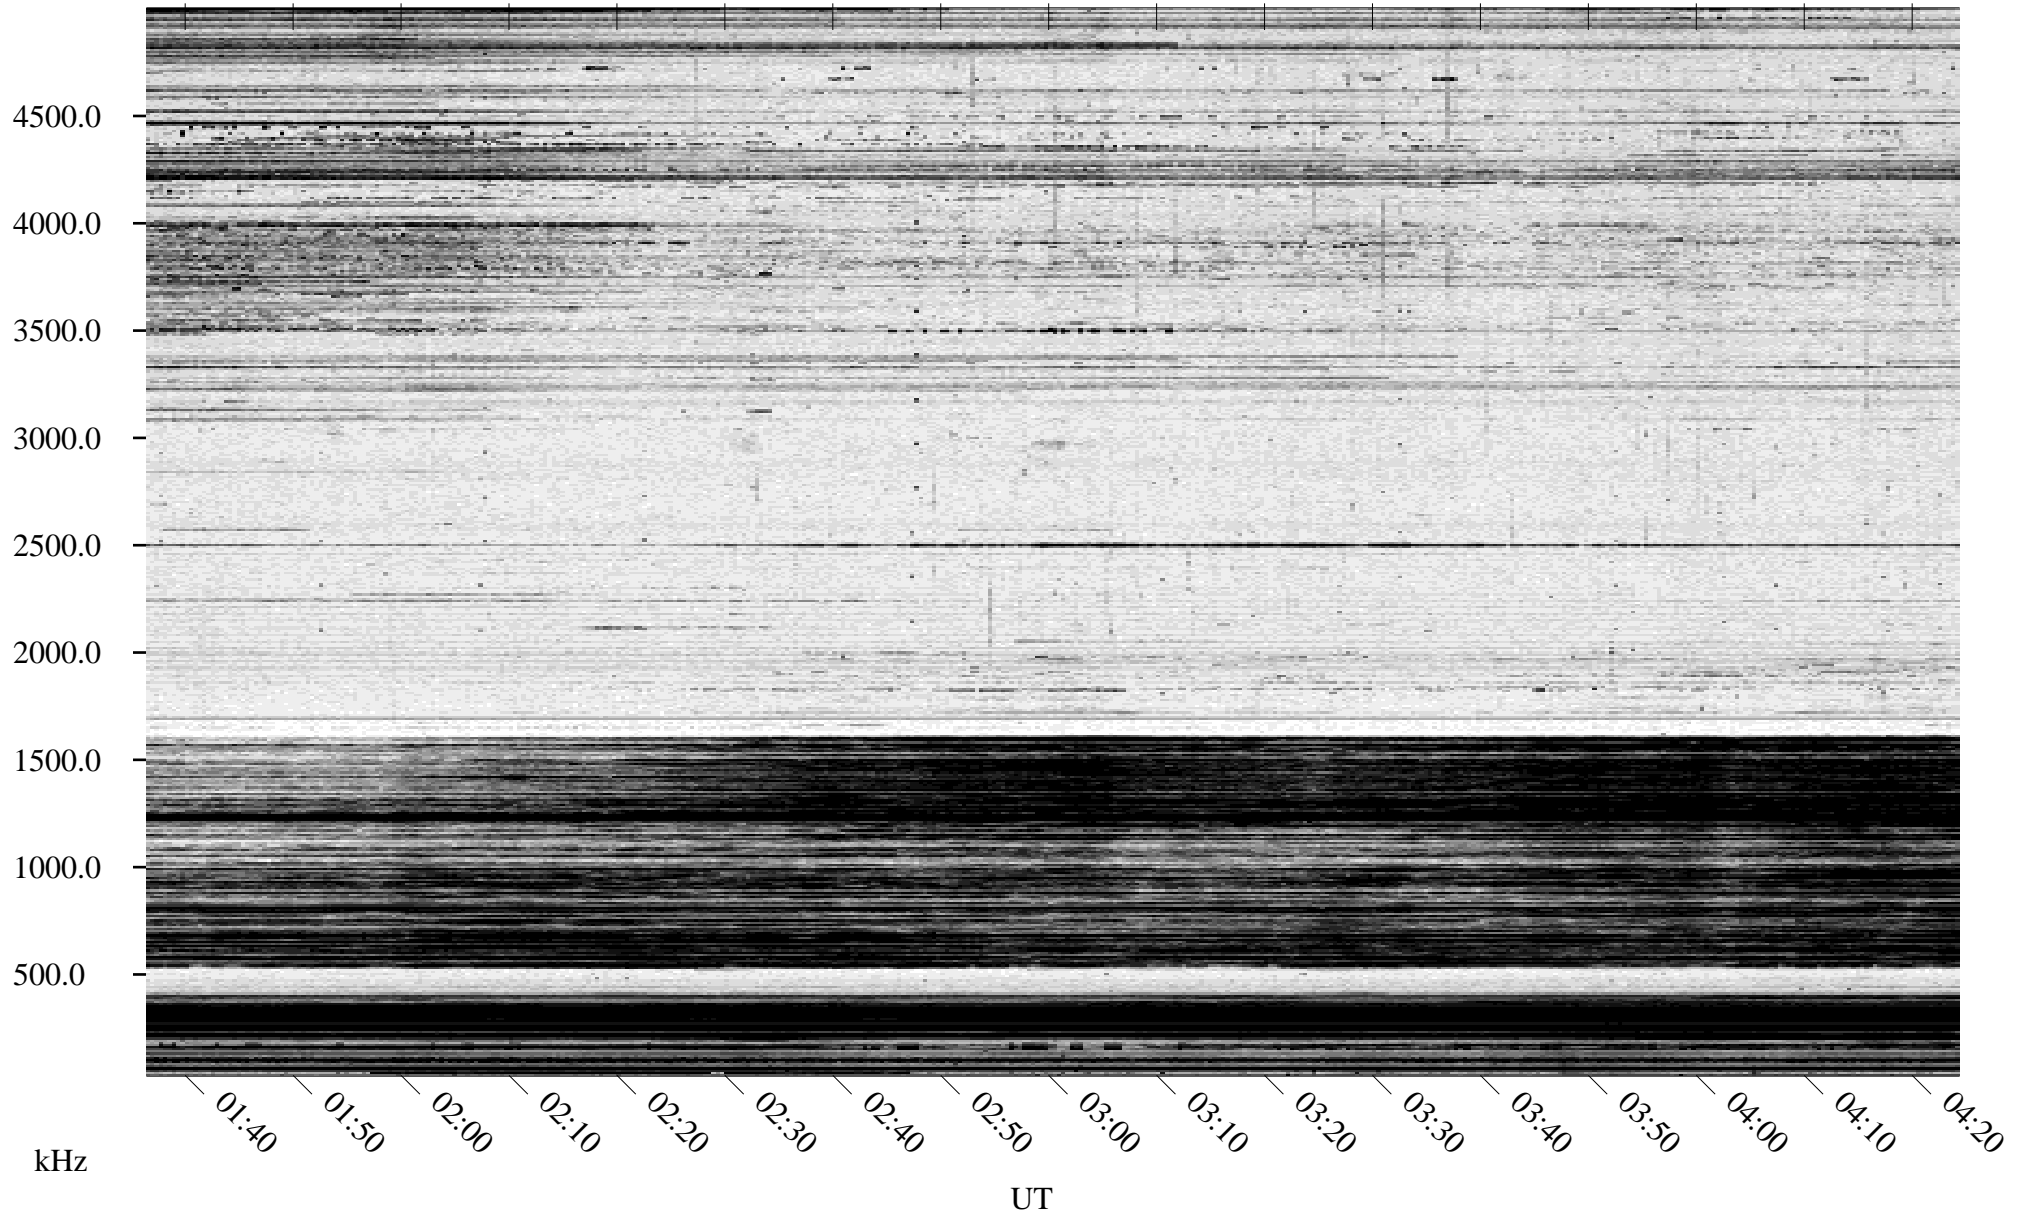

# 01/31/1995 Churchill, Manitoba

Linear Scale    Black = 161    White = 15

ch950311.r00m max\_12

Page 1

# 01/31/1995 Churchill, Manitoba

Linear Scale    Black = 161    White = 15

ch950311.r00m max\_12

Page 2

# 02/01/1995 Churchill, Manitoba

Linear Scale    Black = 161    White = 15

ch950311.r00m max\_12

Page 3

# 02/01/1995 Churchill, Manitoba

Linear Scale    Black = 161    White = 15

ch950311.r00m max\_12

Page 4