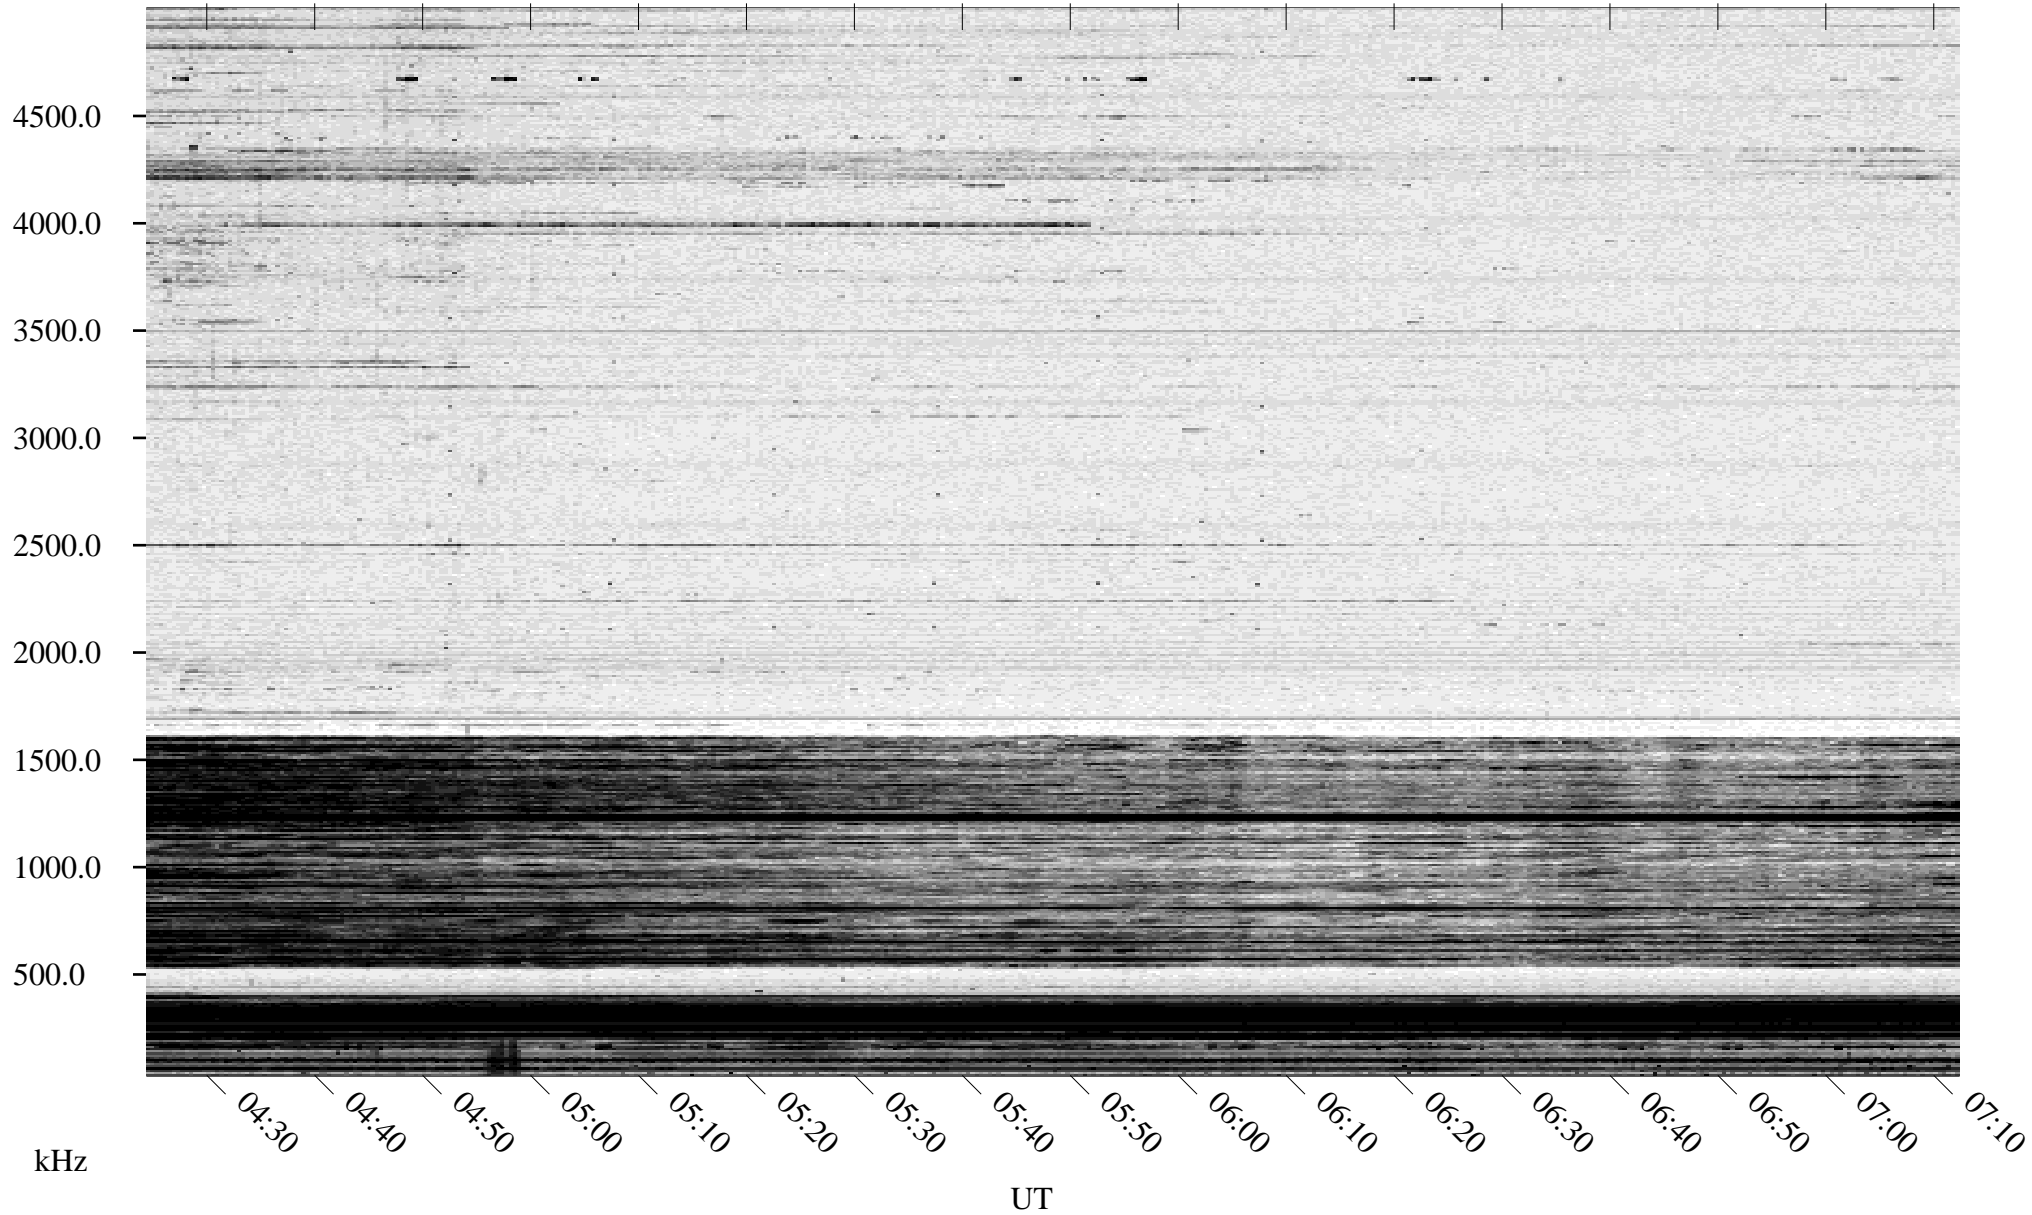

# 01/31/1995 Churchill, Manitoba

Linear Scale    Black = 161    White = 15

ch950311.r00m max\_12

Page 2

# 02/01/1995 Churchill, Manitoba

Linear Scale    Black = 161    White = 15

ch950311.r00m max\_12

Page 3

# 02/01/1995 Churchill, Manitoba

Linear Scale    Black = 161    White = 15

ch950311.r00m max\_12

Page 4

# 02/01/1995 Churchill, Manitoba

Linear Scale    Black = 161    White = 15

ch950311.r00m max\_12

Page 5