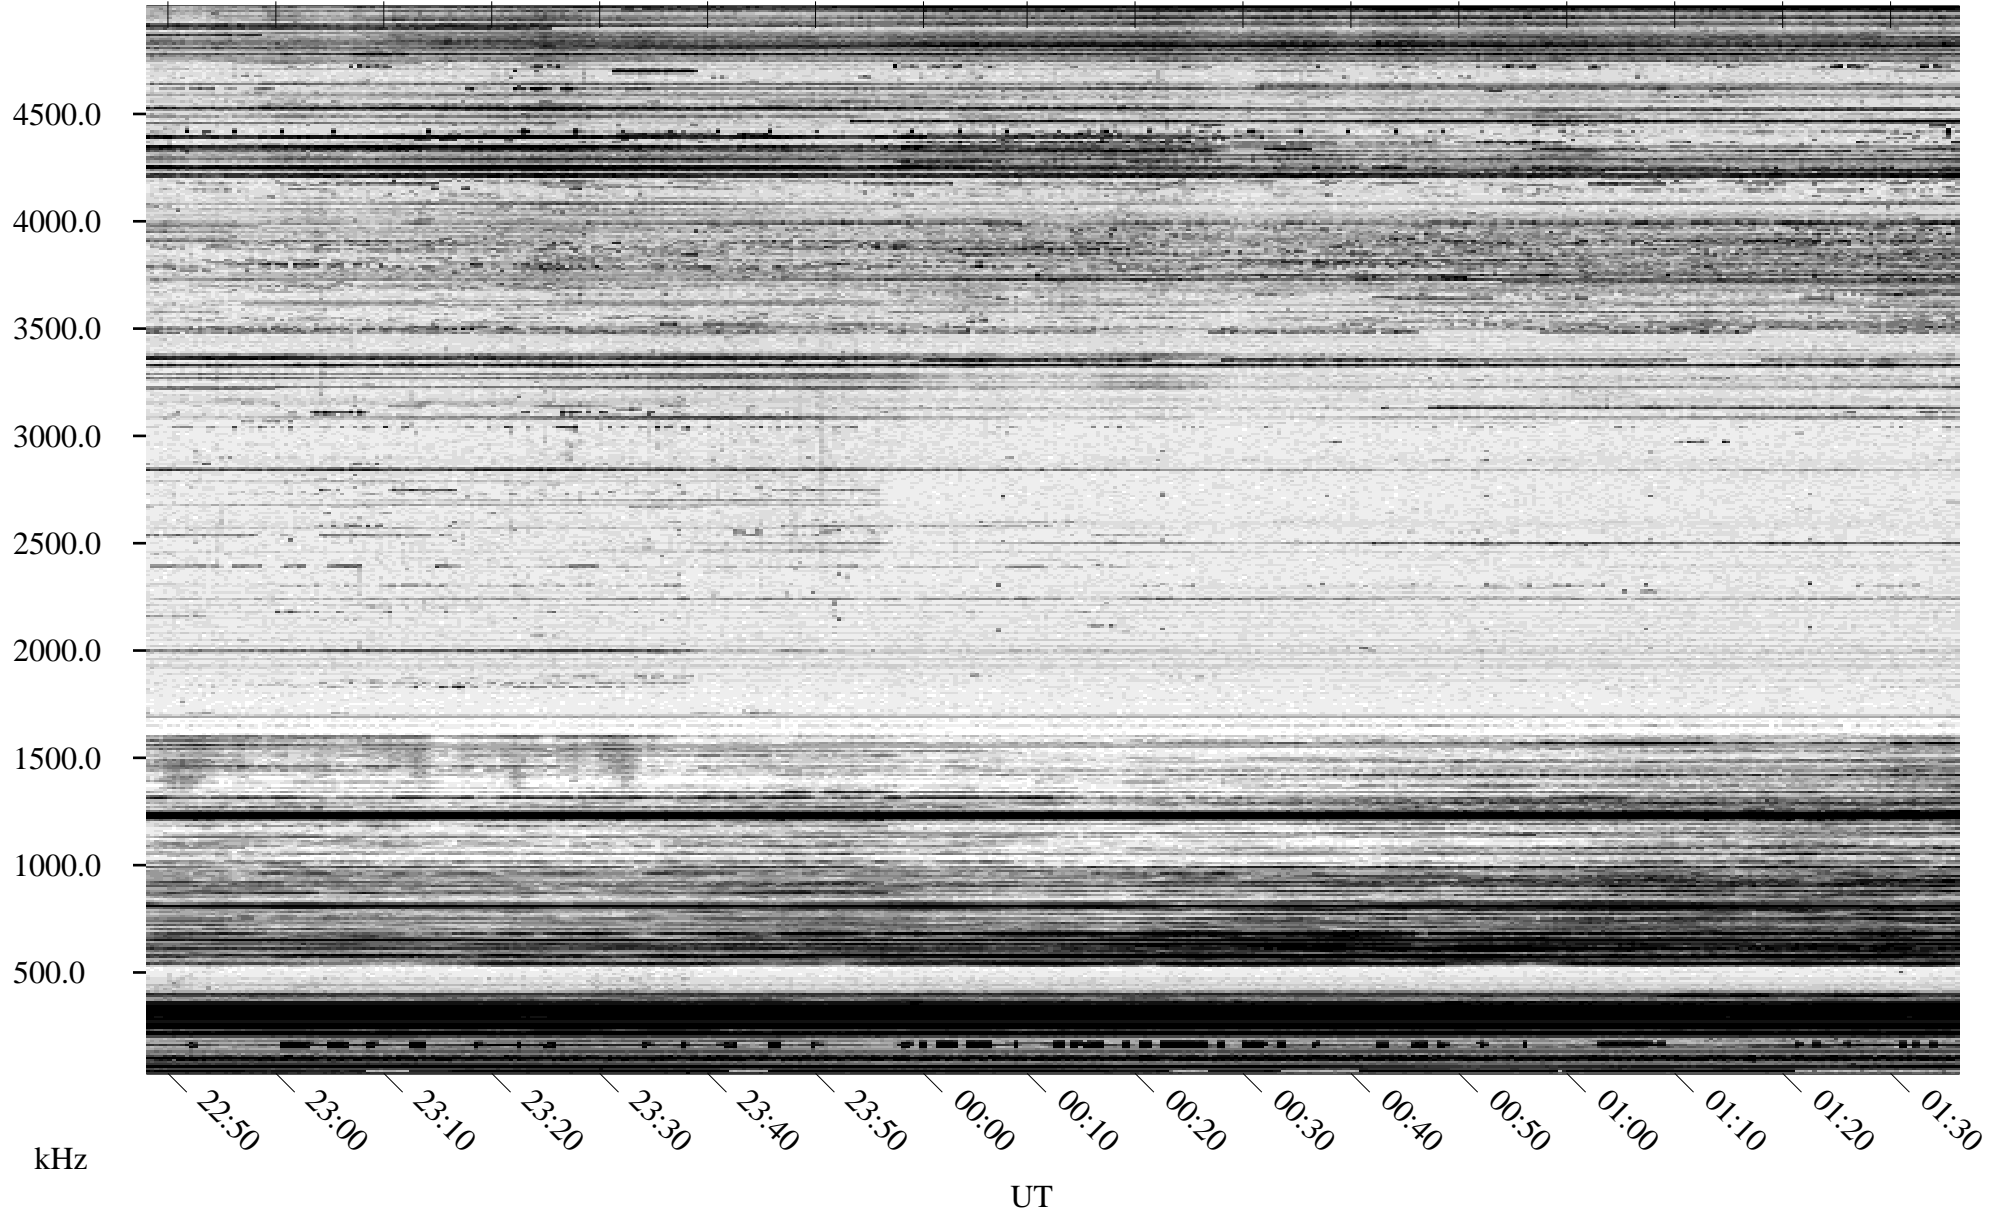

# 01/31/1995 Churchill, Manitoba

Linear Scale    Black = 161    White = 15

ch950311.r00m max\_12

Page 1

# 01/31/1995 Churchill, Manitoba

Linear Scale    Black = 161    White = 15

ch950311.r00m max\_12

Page 2

# 02/01/1995 Churchill, Manitoba

Linear Scale    Black = 161    White = 15

ch950311.r00m max\_12

Page 3

# 02/01/1995 Churchill, Manitoba

Linear Scale    Black = 161    White = 15

ch950311.r00m max\_12

Page 4