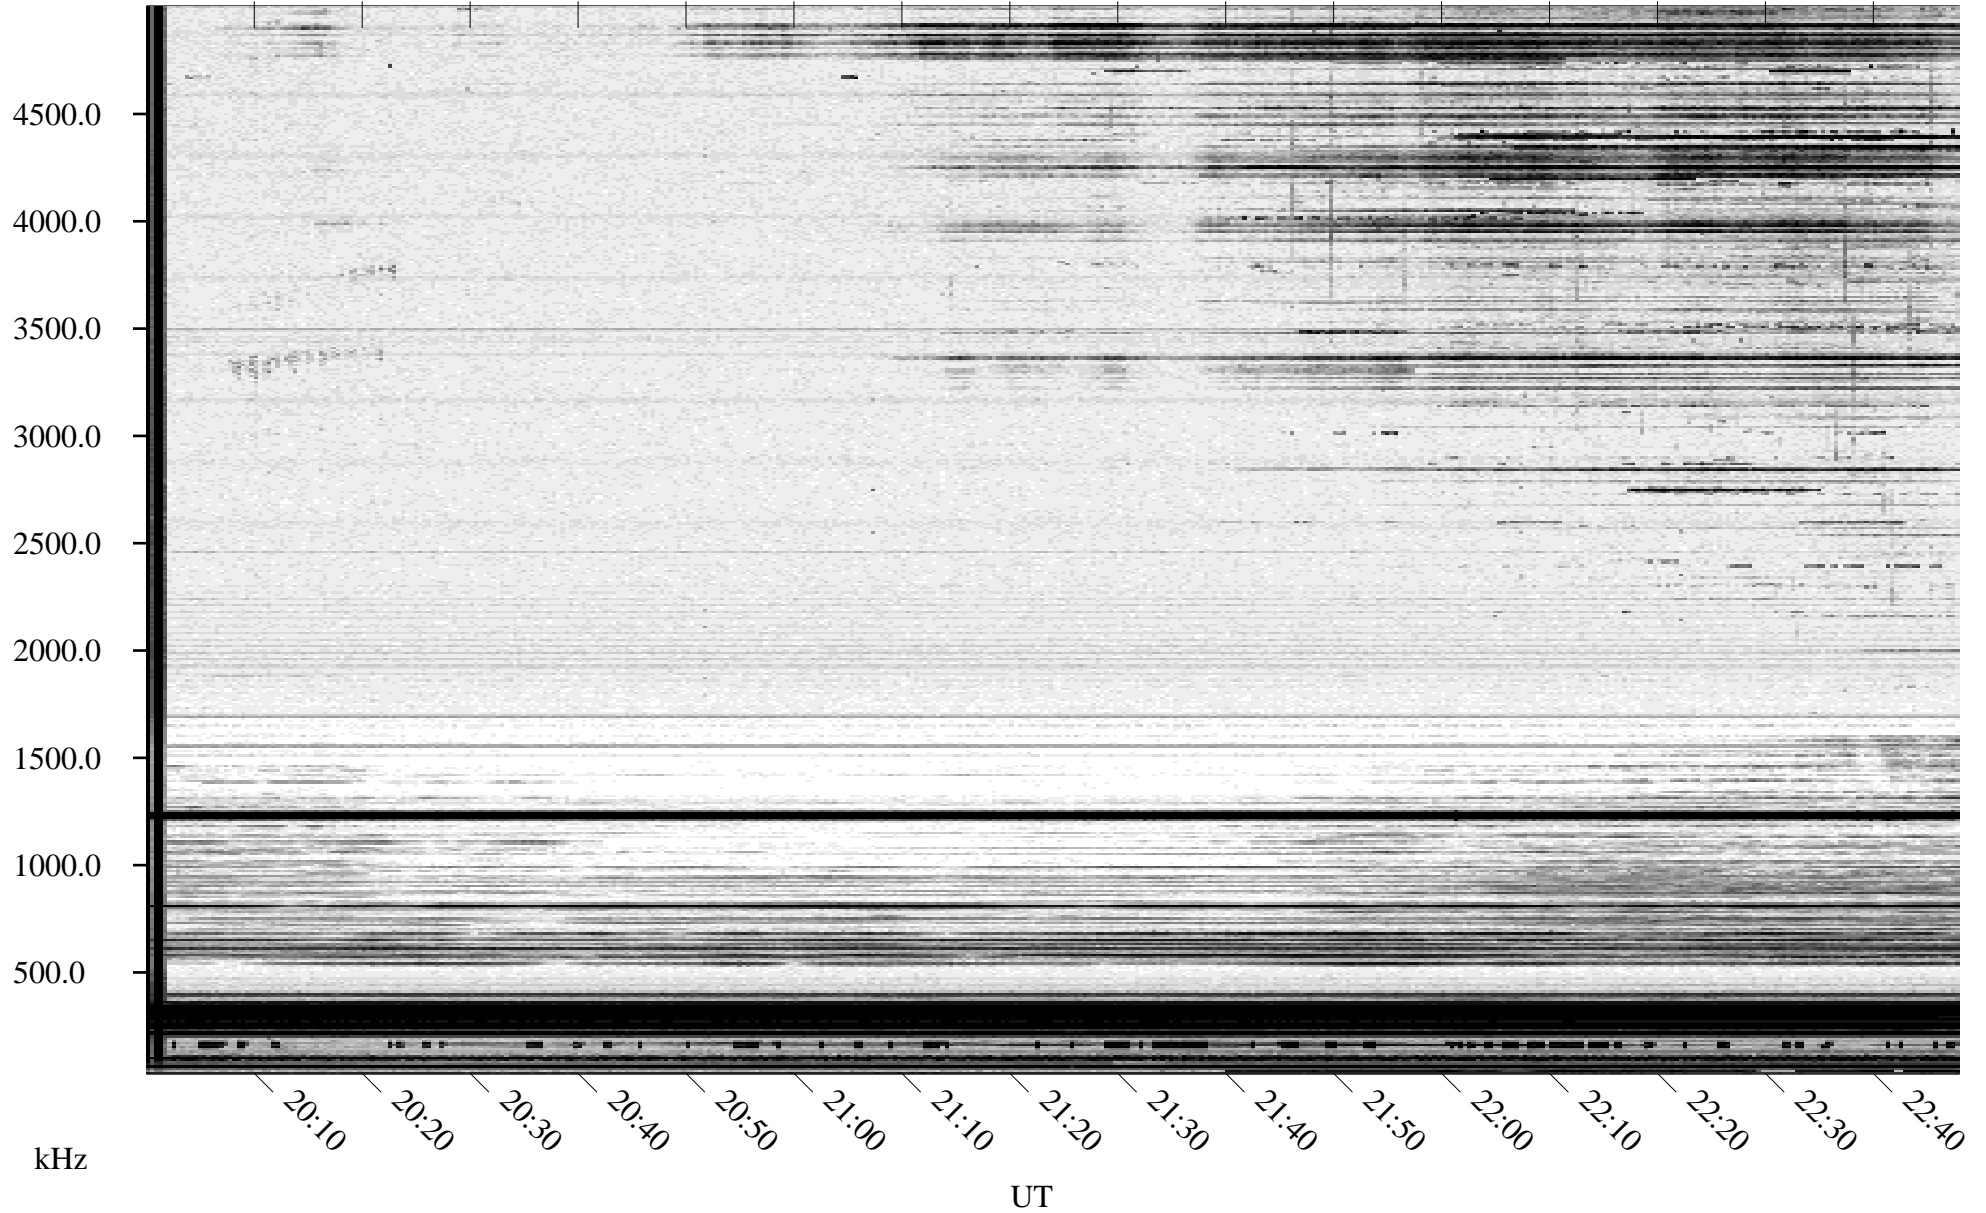

# 01/31/1995 Churchill, Manitoba

Linear Scale    Black = 161    White = 15

ch950311.r00m max\_12

Page 1

# 01/31/1995 Churchill, Manitoba

Linear Scale    Black = 161    White = 15

ch950311.r00m max\_12

Page 2

# 02/01/1995 Churchill, Manitoba

Linear Scale    Black = 161    White = 15

ch950311.r00m max\_12

Page 3

# 02/01/1995 Churchill, Manitoba

Linear Scale    Black = 161    White = 15

ch950311.r00m max\_12

Page 4