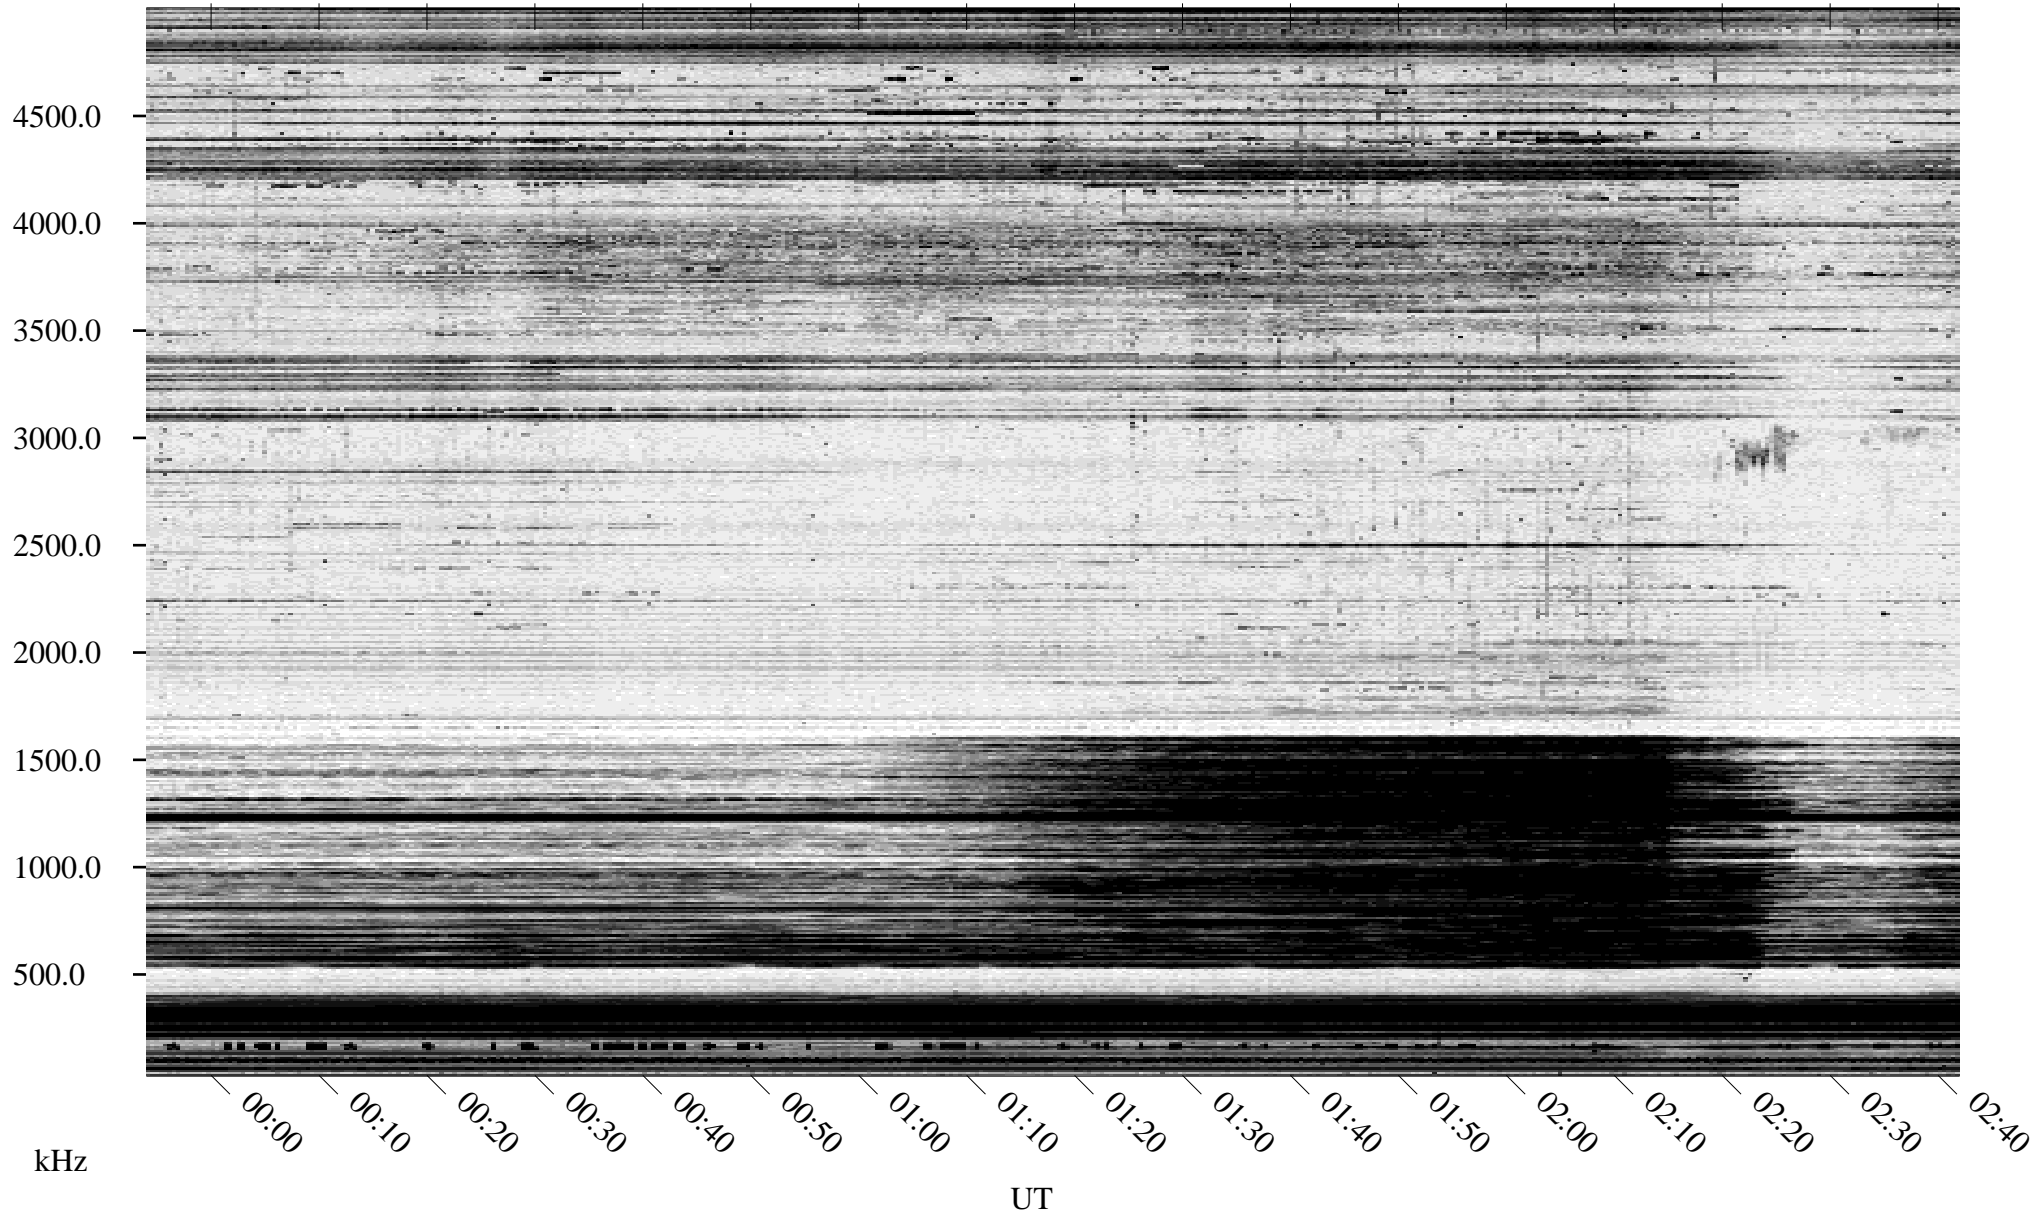

02/01/1995 Churchill, Manitoba

Linear Scale Black = 161 White = 15

ch95032l.r03m max_12

Page 1

02/01/1995 Churchill, Manitoba

Linear Scale Black = 161 White = 15

ch95032l.r03m max_12

Page 2

02/02/1995 Churchill, Manitoba

Linear Scale Black = 161 White = 15

ch95032l.r03m max_12

Page 3

02/02/1995 Churchill, Manitoba

Linear Scale Black = 161 White = 15

ch95032l.r03m max_12

Page 4

02/02/1995 Churchill, Manitoba

Linear Scale Black = 161 White = 15

ch950321.r03m max_12

Page 5

02/02/1995 Churchill, Manitoba

Linear Scale Black = 161 White = 15

ch95032l.r03m max_12

Page 6

02/02/1995 Churchill, Manitoba

Linear Scale Black = 161 White = 15

ch95032l.r03m max_12