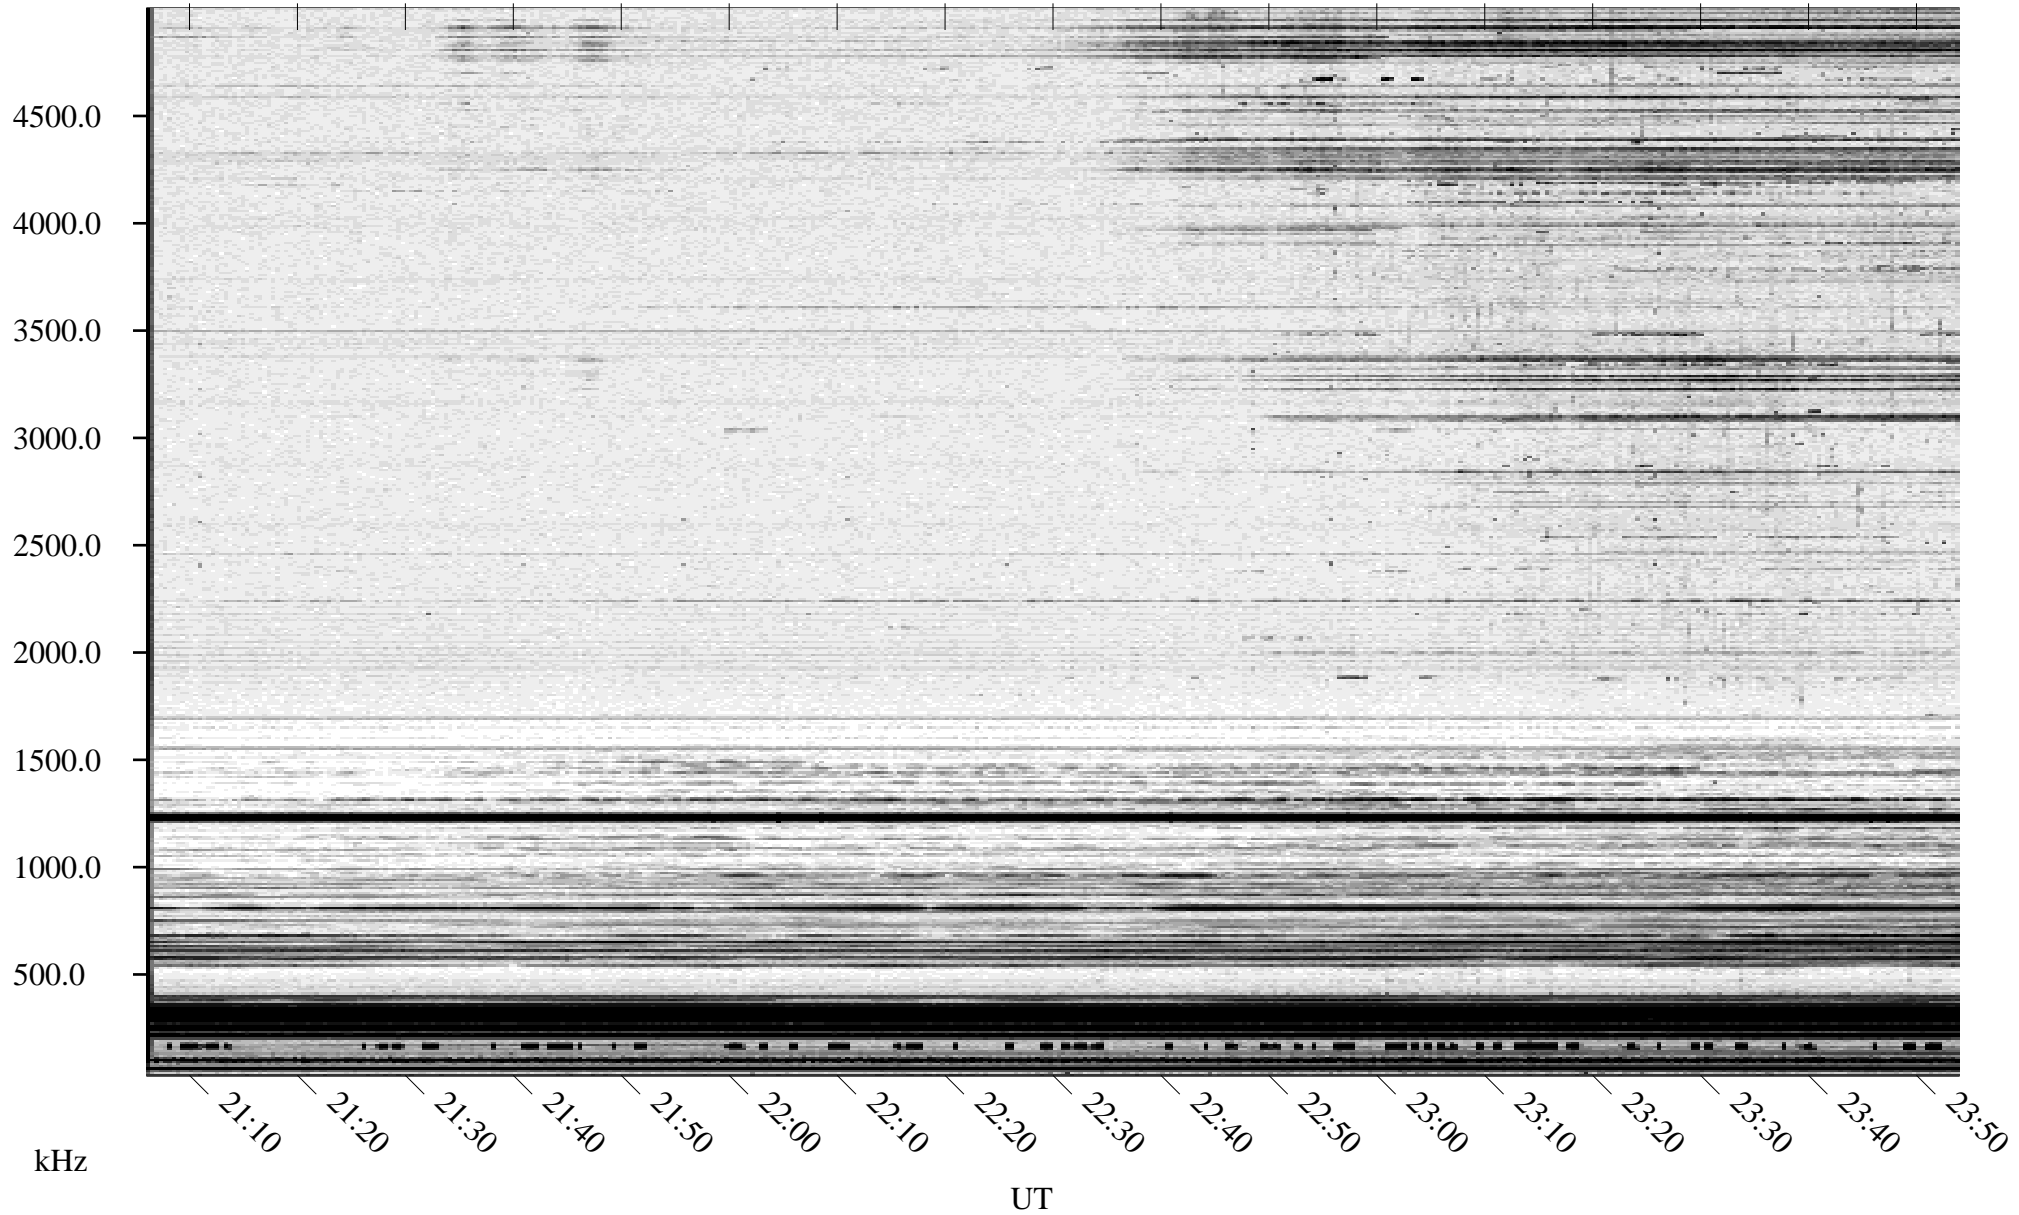

02/01/1995 Churchill, Manitoba

Linear Scale Black = 161 White = 15

ch95032l.r03m max_12

Page 1

02/01/1995 Churchill, Manitoba

Linear Scale Black = 161 White = 15

ch95032l.r03m max_12

Page 2

02/02/1995 Churchill, Manitoba

Linear Scale Black = 161 White = 15

ch95032l.r03m max_12

Page 3

02/02/1995 Churchill, Manitoba

Linear Scale Black = 161 White = 15

ch95032l.r03m max_12

Page 4

02/02/1995 Churchill, Manitoba

Linear Scale Black = 161 White = 15

ch950321.r03m max_12

Page 5

02/02/1995 Churchill, Manitoba

Linear Scale Black = 161 White = 15

ch95032l.r03m max_12

Page 6

02/02/1995 Churchill, Manitoba

Linear Scale Black = 161 White = 15

ch95032l.r03m max_12