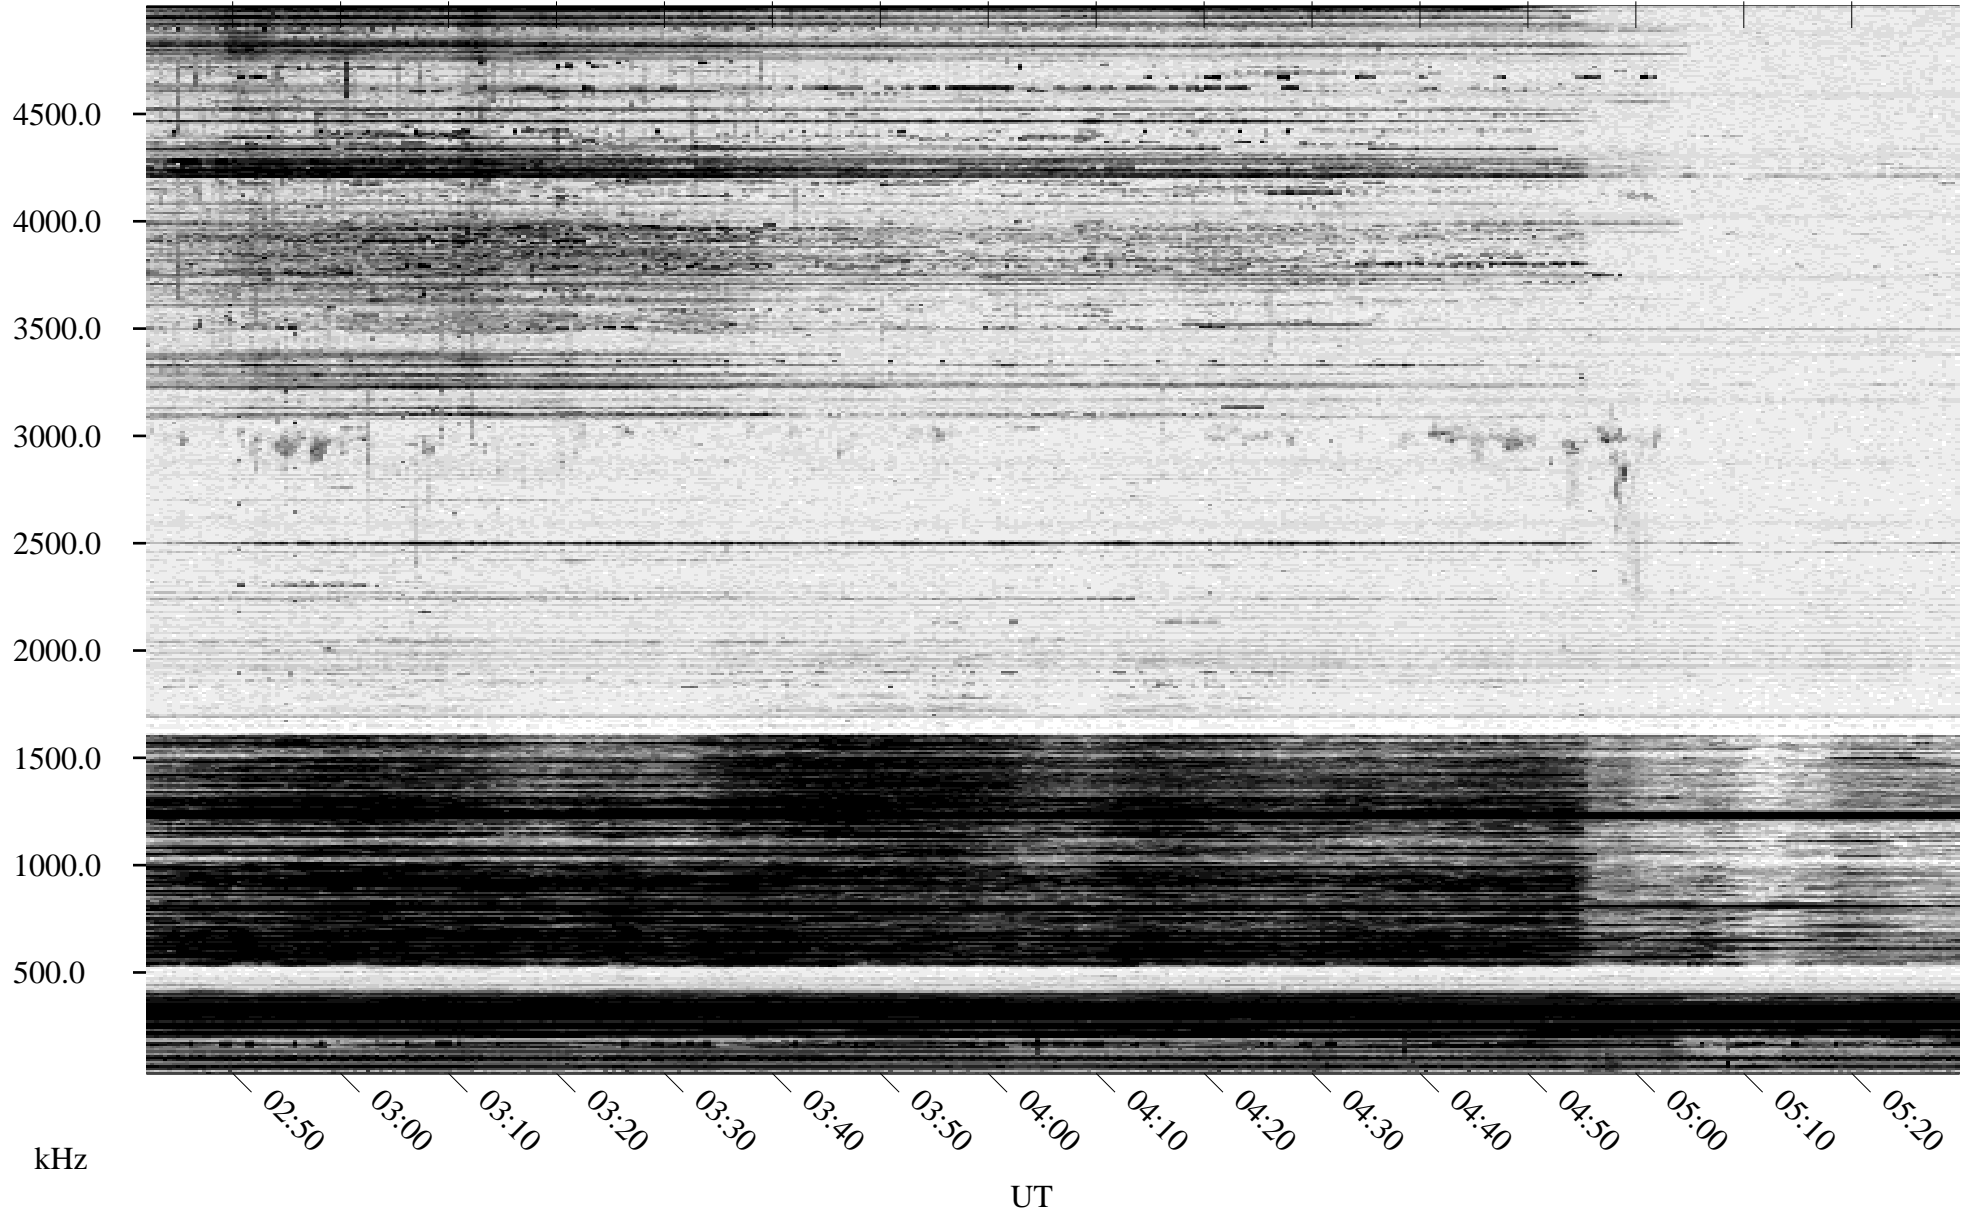

02/01/1995 Churchill, Manitoba

Linear Scale Black = 161 White = 15

ch95032l.r03m max_12

Page 1

02/01/1995 Churchill, Manitoba

Linear Scale Black = 161 White = 15

ch95032l.r03m max_12

Page 2

02/02/1995 Churchill, Manitoba

Linear Scale Black = 161 White = 15

ch95032l.r03m max_12

Page 3

02/02/1995 Churchill, Manitoba

Linear Scale Black = 161 White = 15

ch95032l.r03m max_12

Page 4

02/02/1995 Churchill, Manitoba

Linear Scale Black = 161 White = 15

ch950321.r03m max_12

Page 5

02/02/1995 Churchill, Manitoba

Linear Scale Black = 161 White = 15

ch95032l.r03m max_12

Page 6

02/02/1995 Churchill, Manitoba

Linear Scale Black = 161 White = 15

ch95032l.r03m max_12