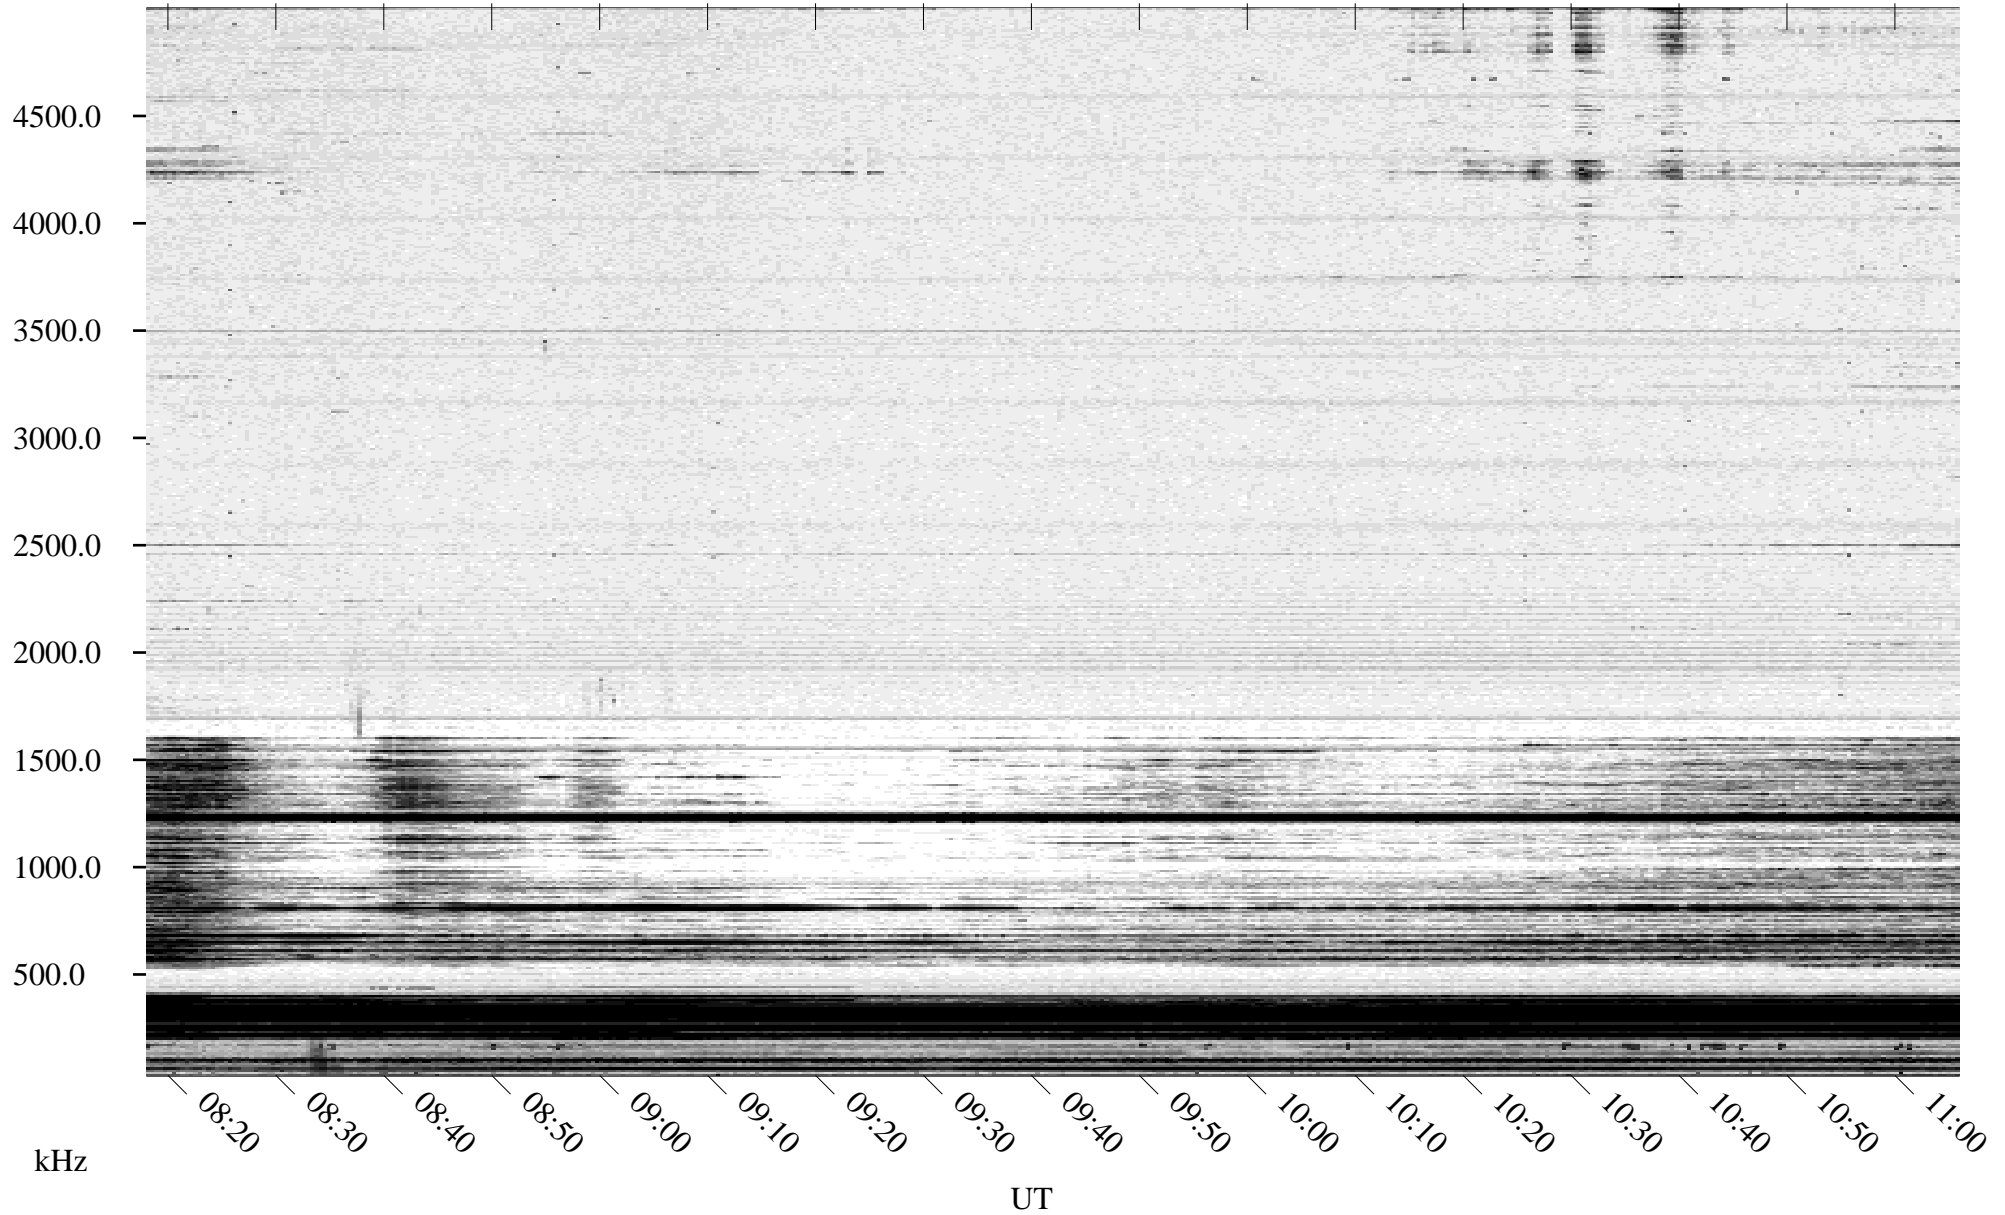

02/01/1995 Churchill, Manitoba

Linear Scale Black = 161 White = 15

ch95032l.r03m max_12

Page 1

02/01/1995 Churchill, Manitoba

Linear Scale Black = 161 White = 15

ch95032l.r03m max_12

Page 2

02/02/1995 Churchill, Manitoba

Linear Scale Black = 161 White = 15

ch95032l.r03m max_12

Page 3

02/02/1995 Churchill, Manitoba

Linear Scale Black = 161 White = 15

ch95032l.r03m max_12

Page 4

02/02/1995 Churchill, Manitoba

Linear Scale Black = 161 White = 15

ch950321.r03m max_12

Page 5

02/02/1995 Churchill, Manitoba

Linear Scale Black = 161 White = 15

ch95032l.r03m max_12

Page 6

02/02/1995 Churchill, Manitoba

Linear Scale Black = 161 White = 15

ch95032l.r03m max_12