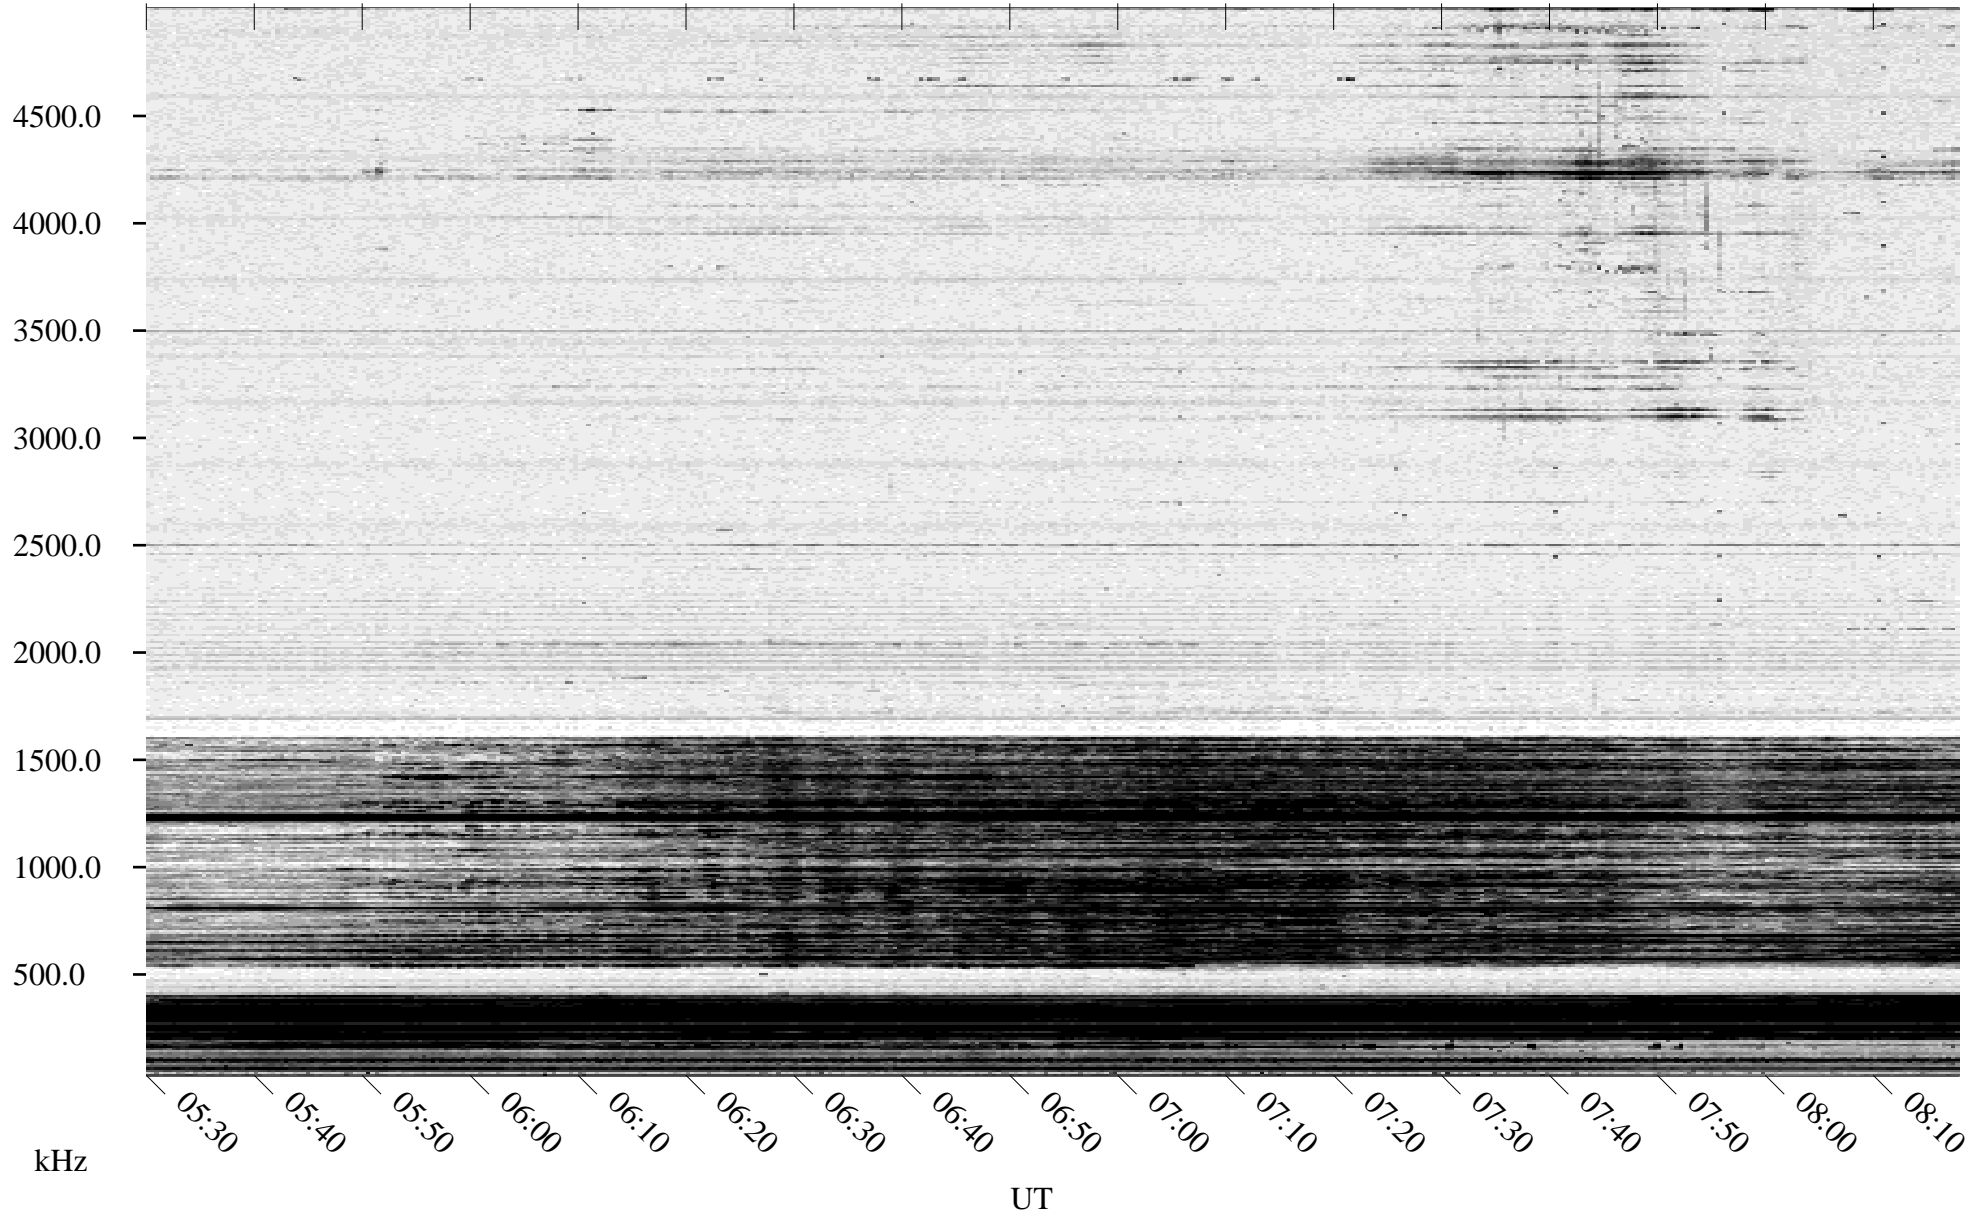

02/01/1995 Churchill, Manitoba

Linear Scale Black = 161 White = 15

ch95032l.r03m max_12

Page 1

02/01/1995 Churchill, Manitoba

Linear Scale Black = 161 White = 15

ch95032l.r03m max_12

Page 2

02/02/1995 Churchill, Manitoba

Linear Scale Black = 161 White = 15

ch95032l.r03m max_12

Page 3

02/02/1995 Churchill, Manitoba

Linear Scale Black = 161 White = 15

ch95032l.r03m max_12

Page 4

02/02/1995 Churchill, Manitoba

Linear Scale Black = 161 White = 15

ch950321.r03m max_12

Page 5

02/02/1995 Churchill, Manitoba

Linear Scale Black = 161 White = 15

ch95032l.r03m max_12

Page 6

02/02/1995 Churchill, Manitoba

Linear Scale Black = 161 White = 15

ch95032l.r03m max_12