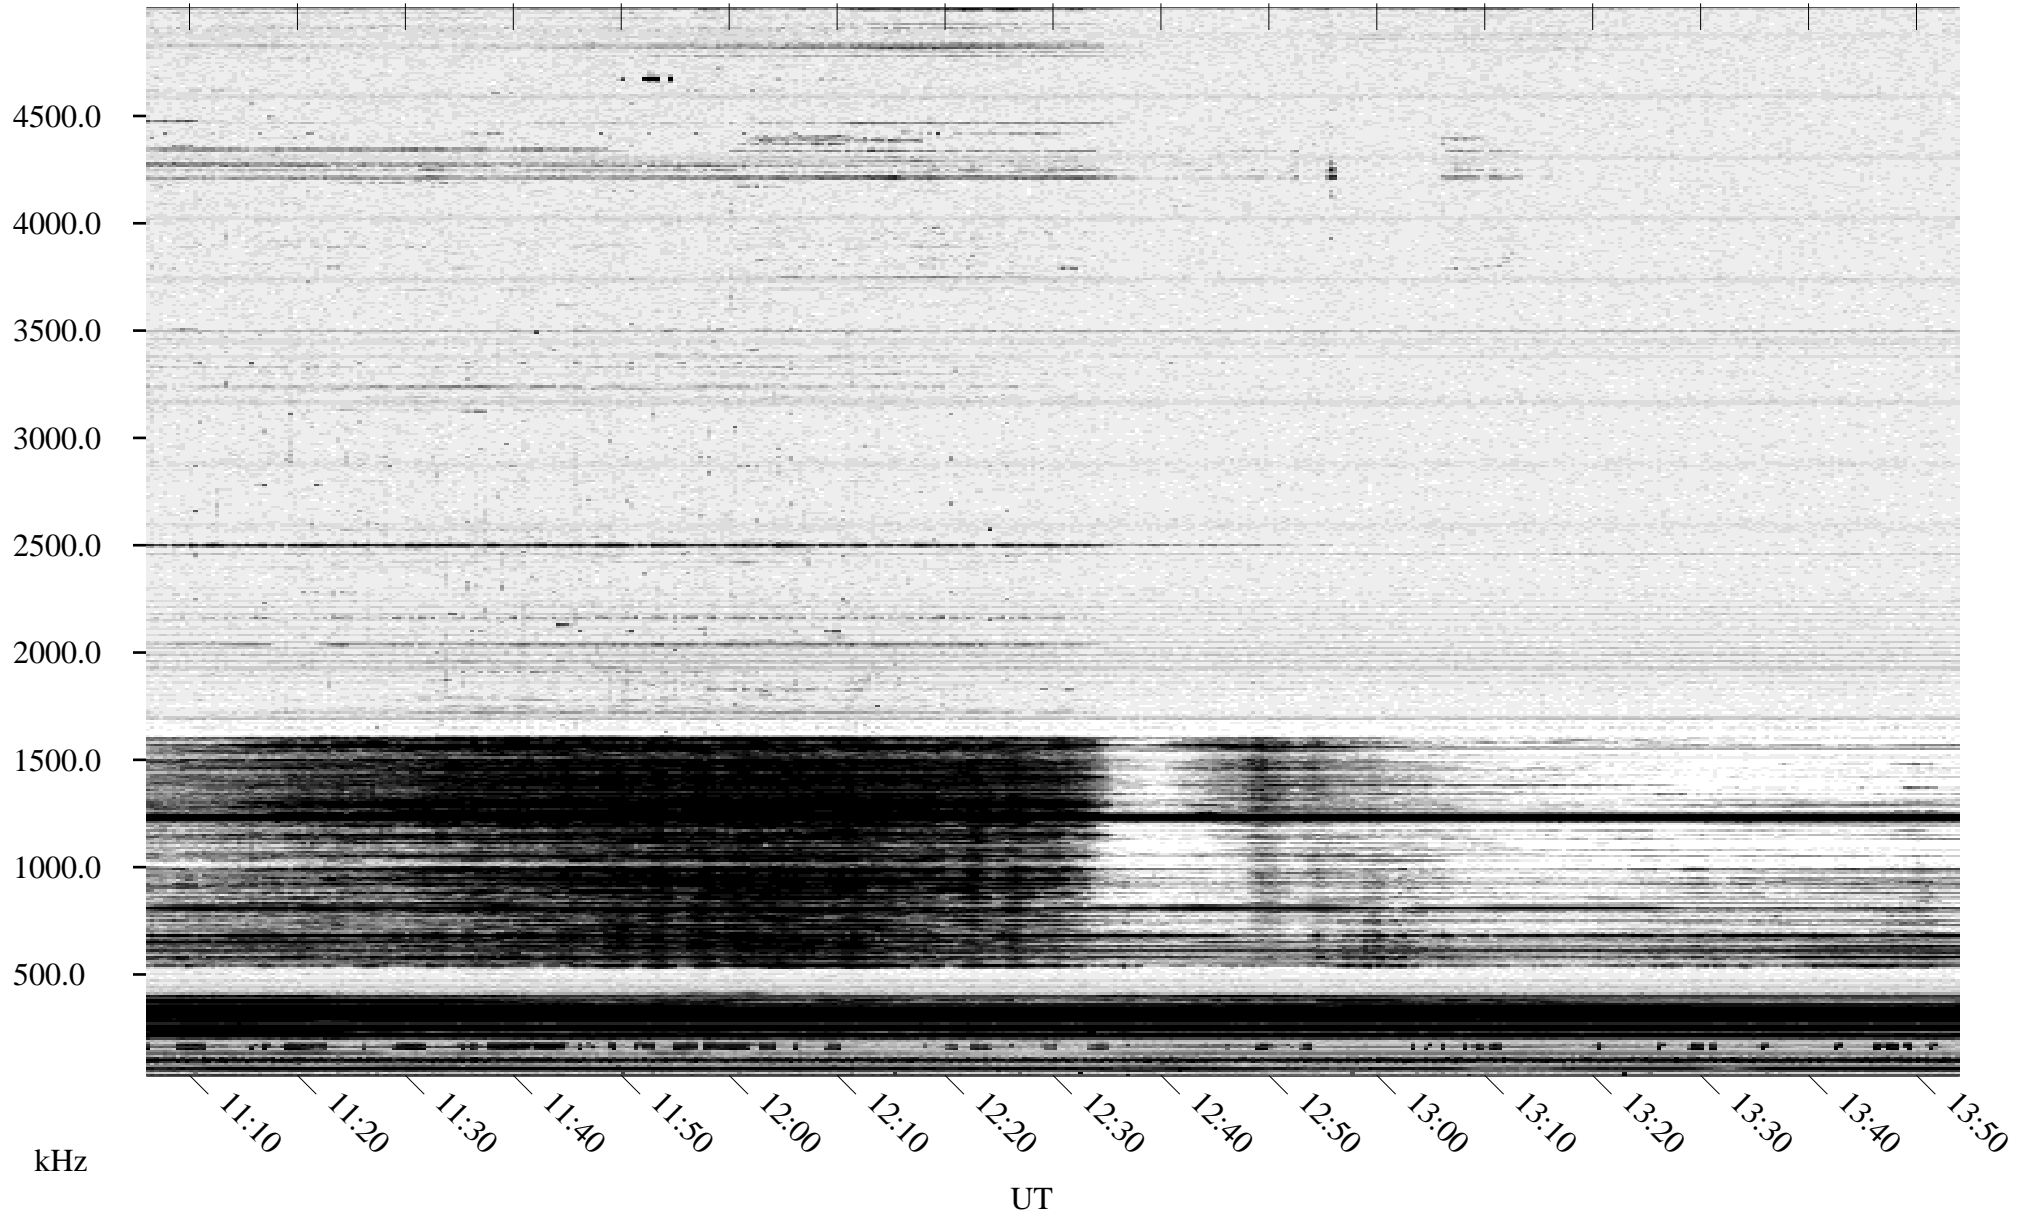

02/01/1995 Churchill, Manitoba

Linear Scale Black = 161 White = 15

ch95032l.r03m max_12

Page 1

02/01/1995 Churchill, Manitoba

Linear Scale Black = 161 White = 15

ch95032l.r03m max_12

Page 2

02/02/1995 Churchill, Manitoba

Linear Scale Black = 161 White = 15

ch95032l.r03m max_12

Page 3

02/02/1995 Churchill, Manitoba

Linear Scale Black = 161 White = 15

ch95032l.r03m max_12

Page 4

02/02/1995 Churchill, Manitoba

Linear Scale Black = 161 White = 15

ch950321.r03m max_12

Page 5

02/02/1995 Churchill, Manitoba

Linear Scale Black = 161 White = 15

ch95032l.r03m max_12

Page 6

02/02/1995 Churchill, Manitoba

Linear Scale Black = 161 White = 15

ch95032l.r03m max_12