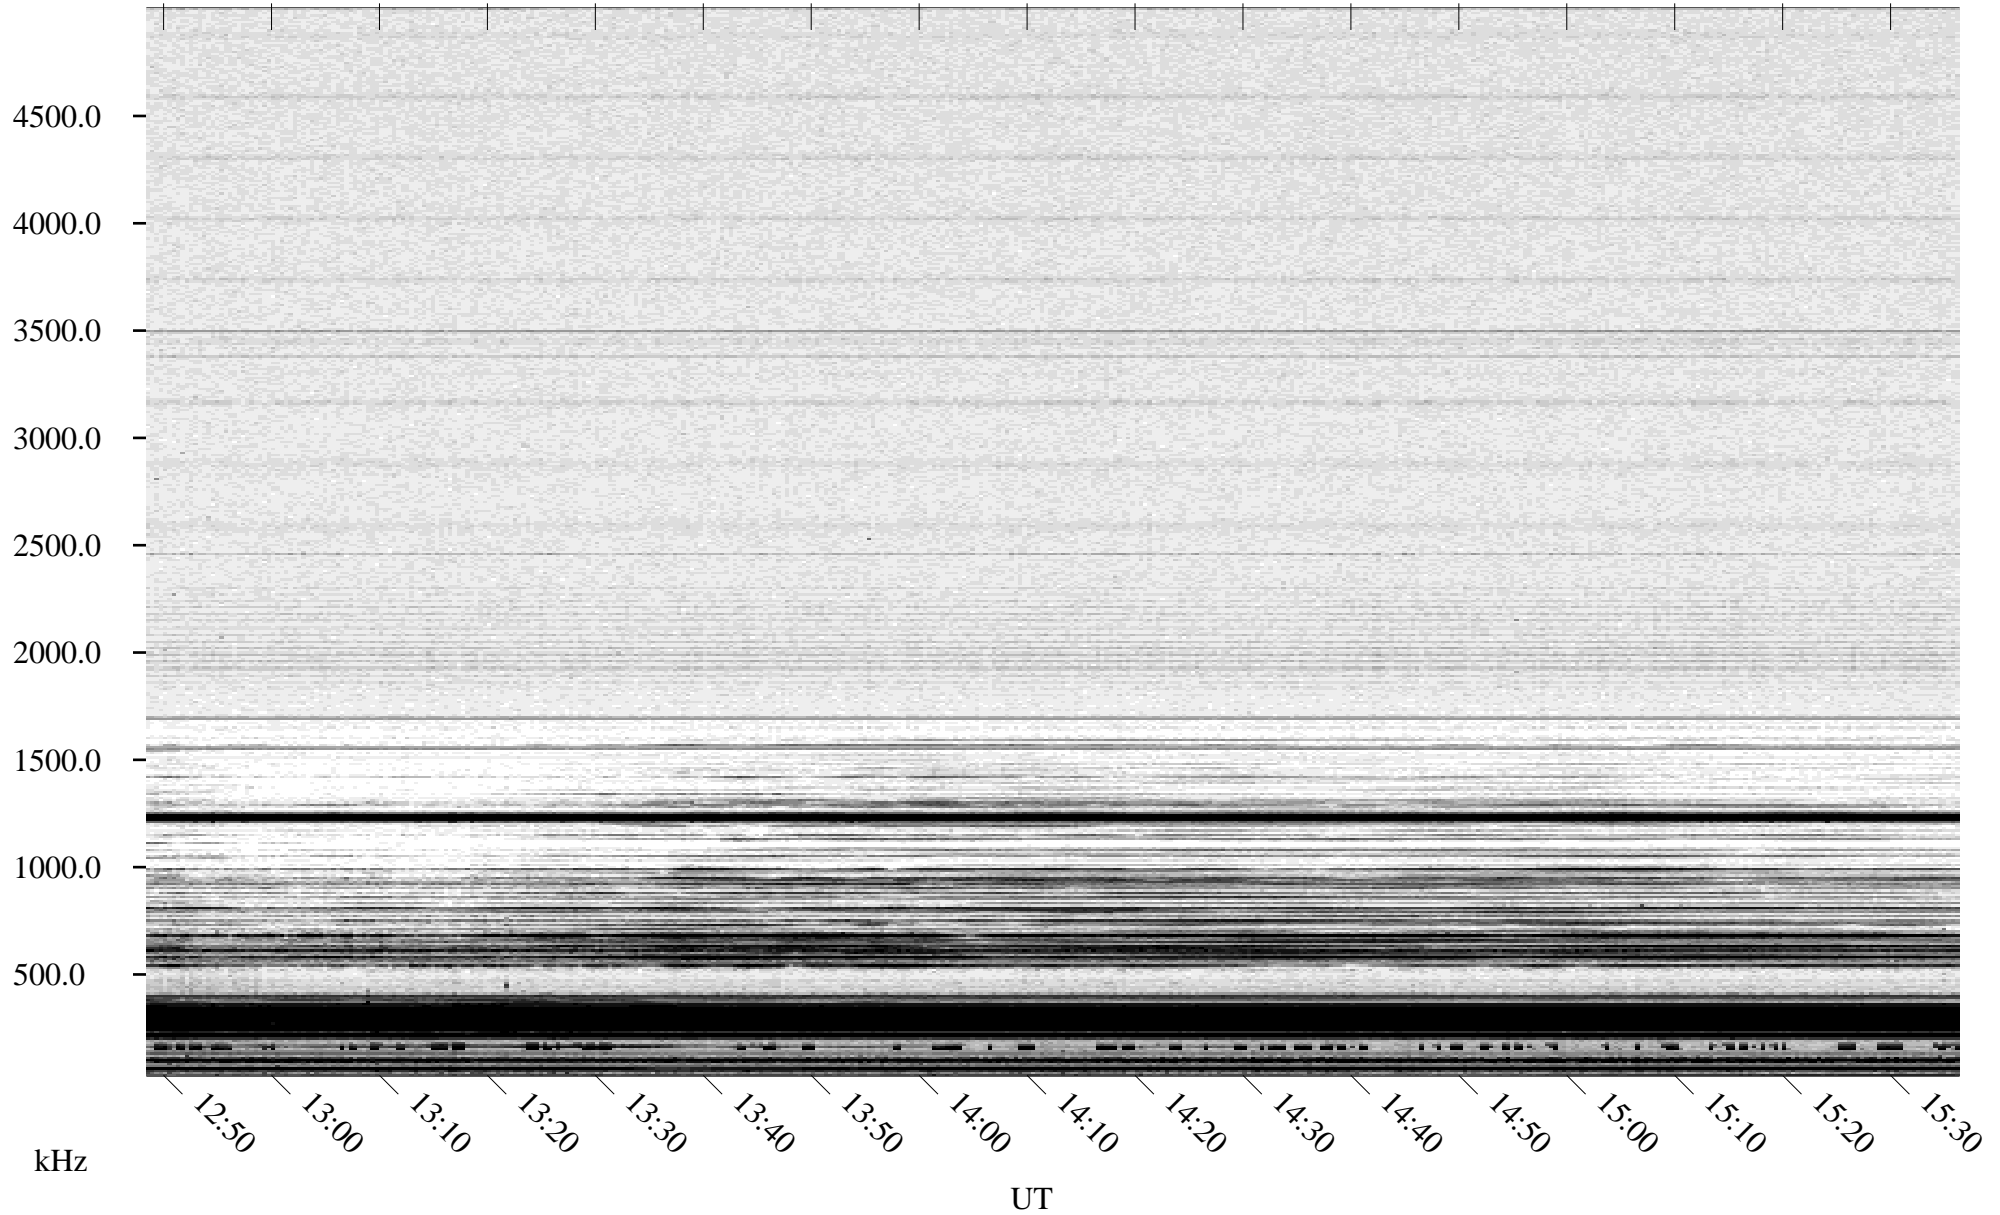

02/02/1995 Churchill, Manitoba

Linear Scale Black = 161 White = 15

ch950331.r00m max_12

Page 1

02/02/1995 Churchill, Manitoba

Linear Scale Black = 161 White = 15

ch950331.r00m max_12

Page 2

02/03/1995 Churchill, Manitoba

Linear Scale Black = 161 White = 15

ch950331.r00m max_12

Page 3

02/03/1995 Churchill, Manitoba

Linear Scale Black = 161 White = 15

ch950331l.r00m max_12

Page 4

02/03/1995 Churchill, Manitoba

Linear Scale Black = 161 White = 15

ch950331.r00m max_12

Page 5

02/03/1995 Churchill, Manitoba

Linear Scale Black = 161 White = 15

ch950331.r00m max_12

02/03/1995 Churchill, Manitoba

Linear Scale Black = 161 White = 15

ch950331.r00m max_12

Page 7

02/03/1995 Churchill, Manitoba

Linear Scale Black = 161 White = 15

ch950331.r00m max_12

Page 8