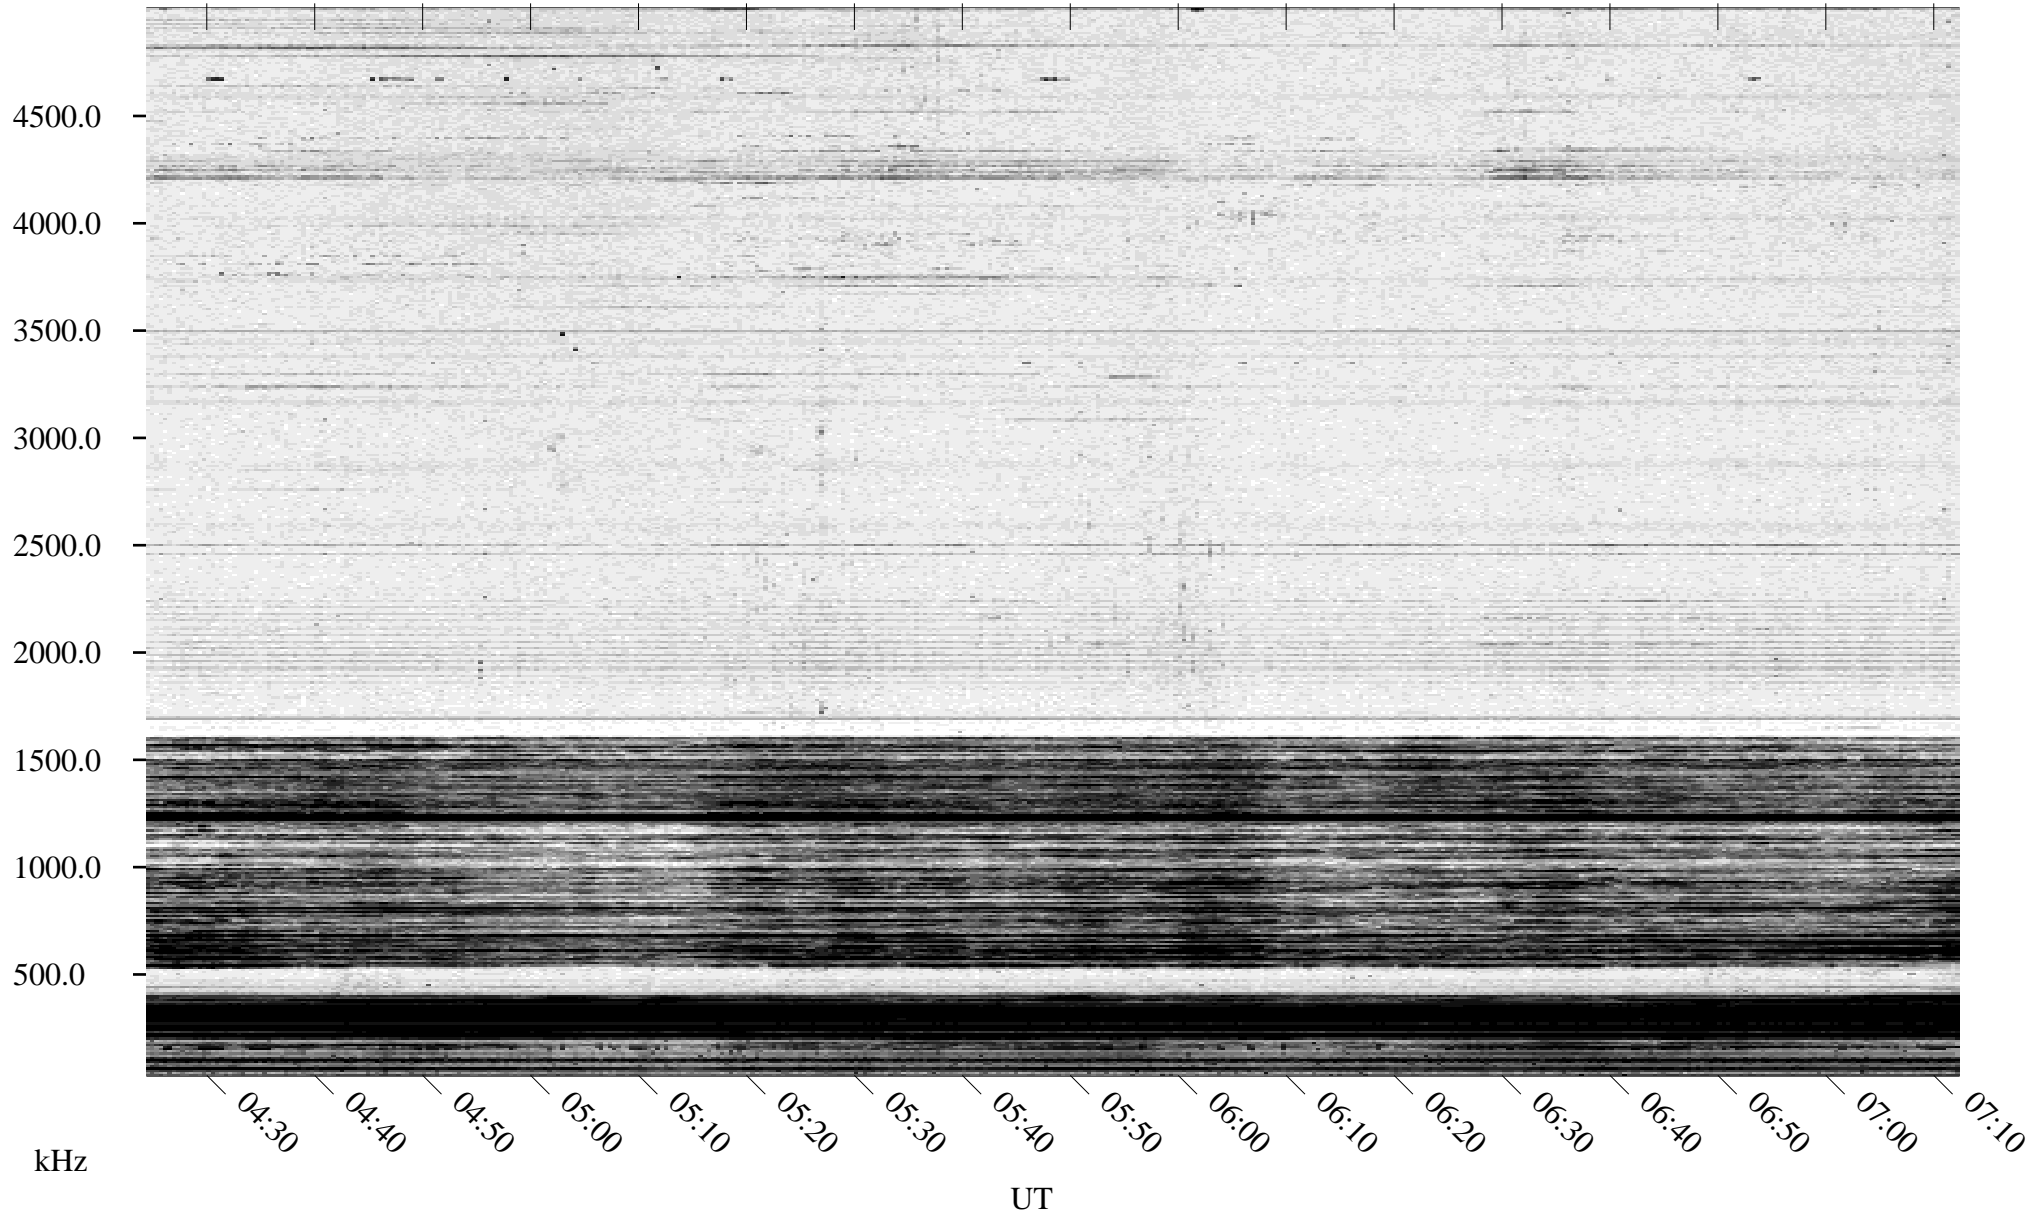

02/02/1995 Churchill, Manitoba

Linear Scale Black = 161 White = 15

ch950331.r00m max_12

Page 1

02/02/1995 Churchill, Manitoba

Linear Scale Black = 161 White = 15

ch950331.r00m max_12

Page 2

02/03/1995 Churchill, Manitoba

Linear Scale Black = 161 White = 15

ch950331.r00m max_12

Page 3

02/03/1995 Churchill, Manitoba

Linear Scale Black = 161 White = 15

ch950331l.r00m max_12

Page 4

02/03/1995 Churchill, Manitoba

Linear Scale Black = 161 White = 15

ch950331.r00m max_12

Page 5

02/03/1995 Churchill, Manitoba

Linear Scale Black = 161 White = 15

ch950331.r00m max_12

02/03/1995 Churchill, Manitoba

Linear Scale Black = 161 White = 15

ch950331.r00m max_12

Page 7

02/03/1995 Churchill, Manitoba

Linear Scale Black = 161 White = 15

ch950331.r00m max_12

Page 8