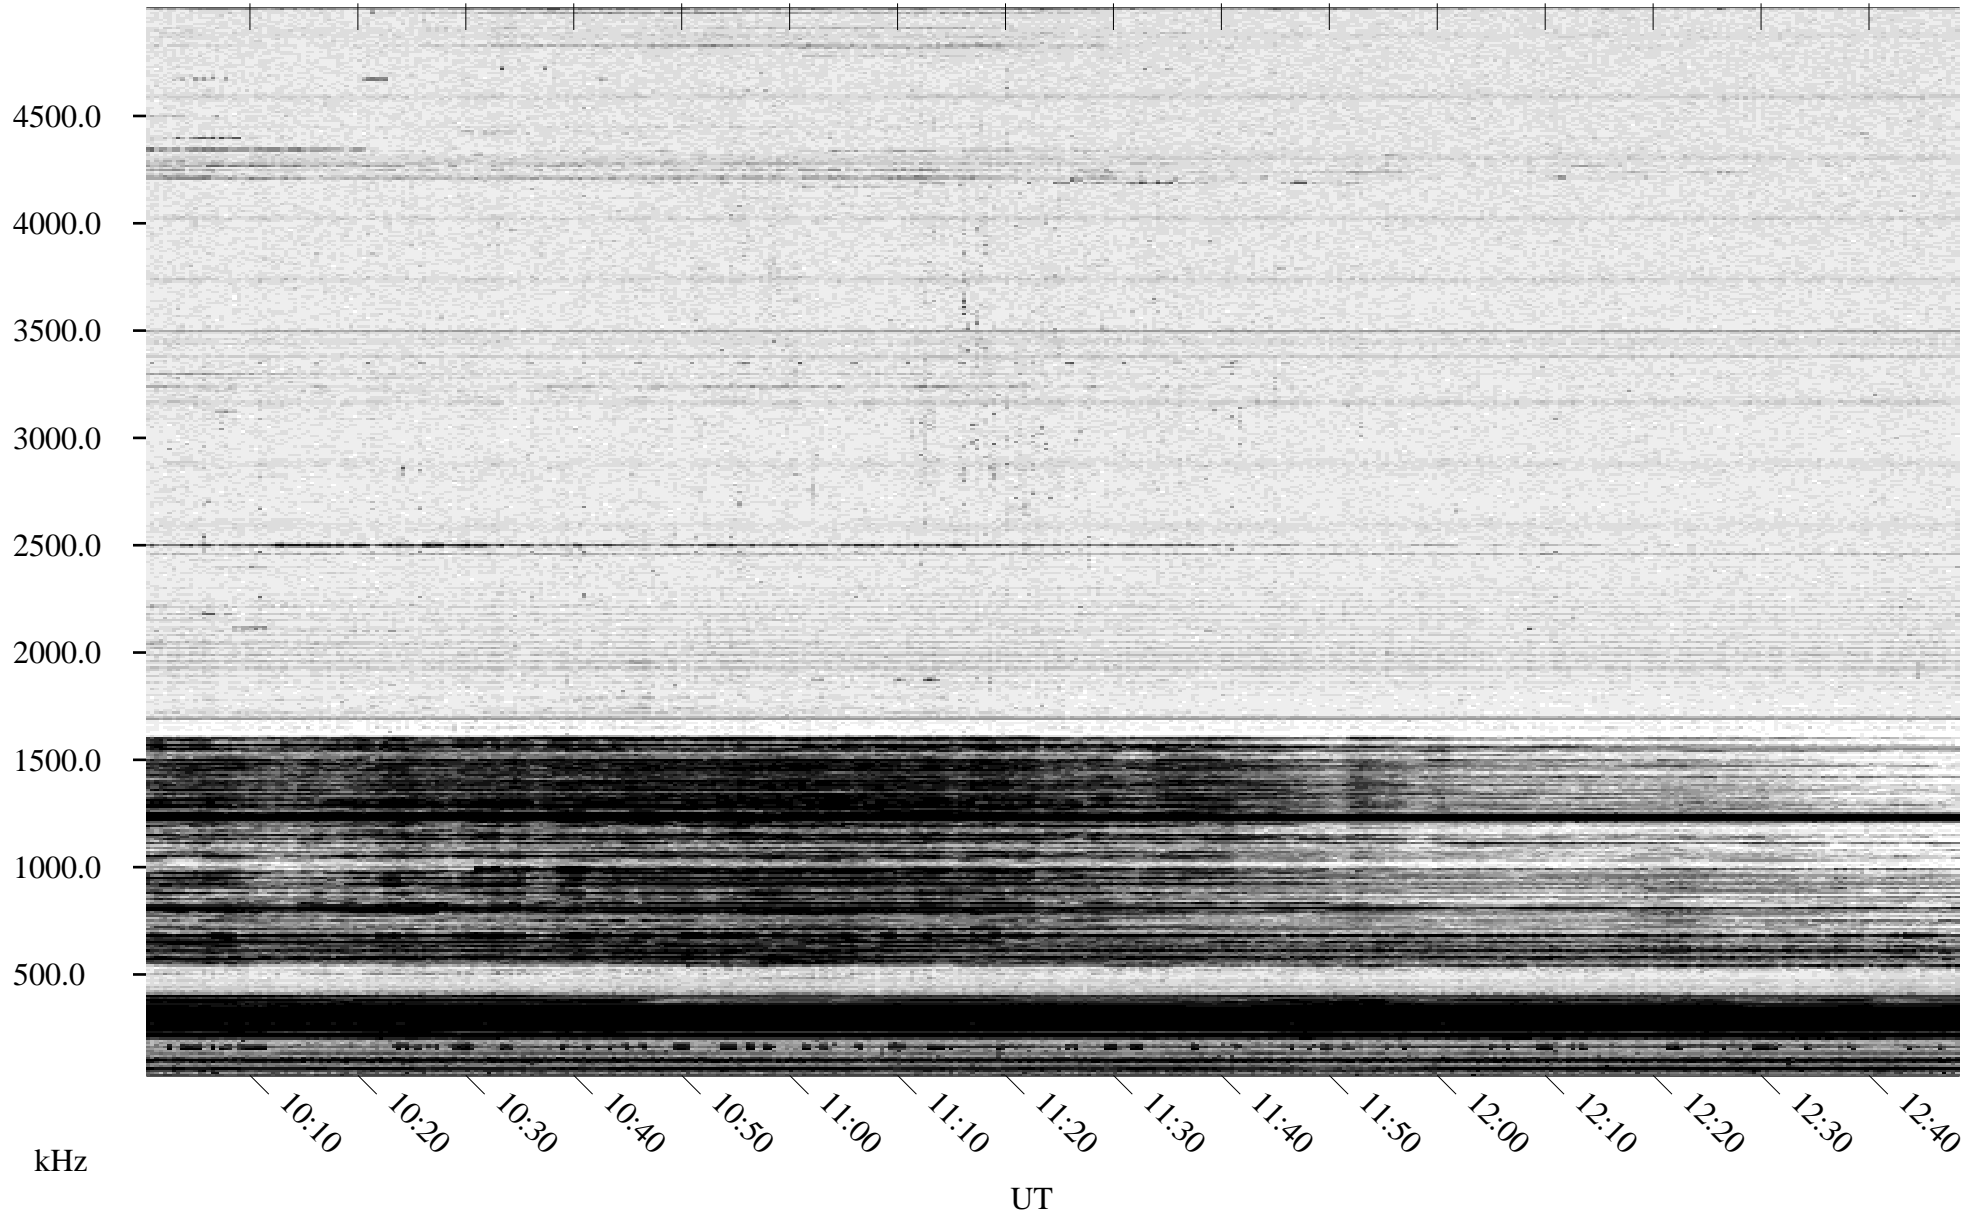

02/02/1995 Churchill, Manitoba

Linear Scale Black = 161 White = 15

ch950331.r00m max_12

Page 1

02/02/1995 Churchill, Manitoba

Linear Scale Black = 161 White = 15

ch950331.r00m max_12

Page 2

02/03/1995 Churchill, Manitoba

Linear Scale Black = 161 White = 15

ch950331.r00m max_12

Page 3

02/03/1995 Churchill, Manitoba

Linear Scale Black = 161 White = 15

ch950331l.r00m max_12

Page 4

02/03/1995 Churchill, Manitoba

Linear Scale Black = 161 White = 15

ch950331.r00m max_12

Page 5

02/03/1995 Churchill, Manitoba

Linear Scale Black = 161 White = 15

ch950331.r00m max_12

02/03/1995 Churchill, Manitoba

Linear Scale Black = 161 White = 15

ch950331.r00m max_12

Page 7

02/03/1995 Churchill, Manitoba

Linear Scale Black = 161 White = 15

ch950331.r00m max_12

Page 8