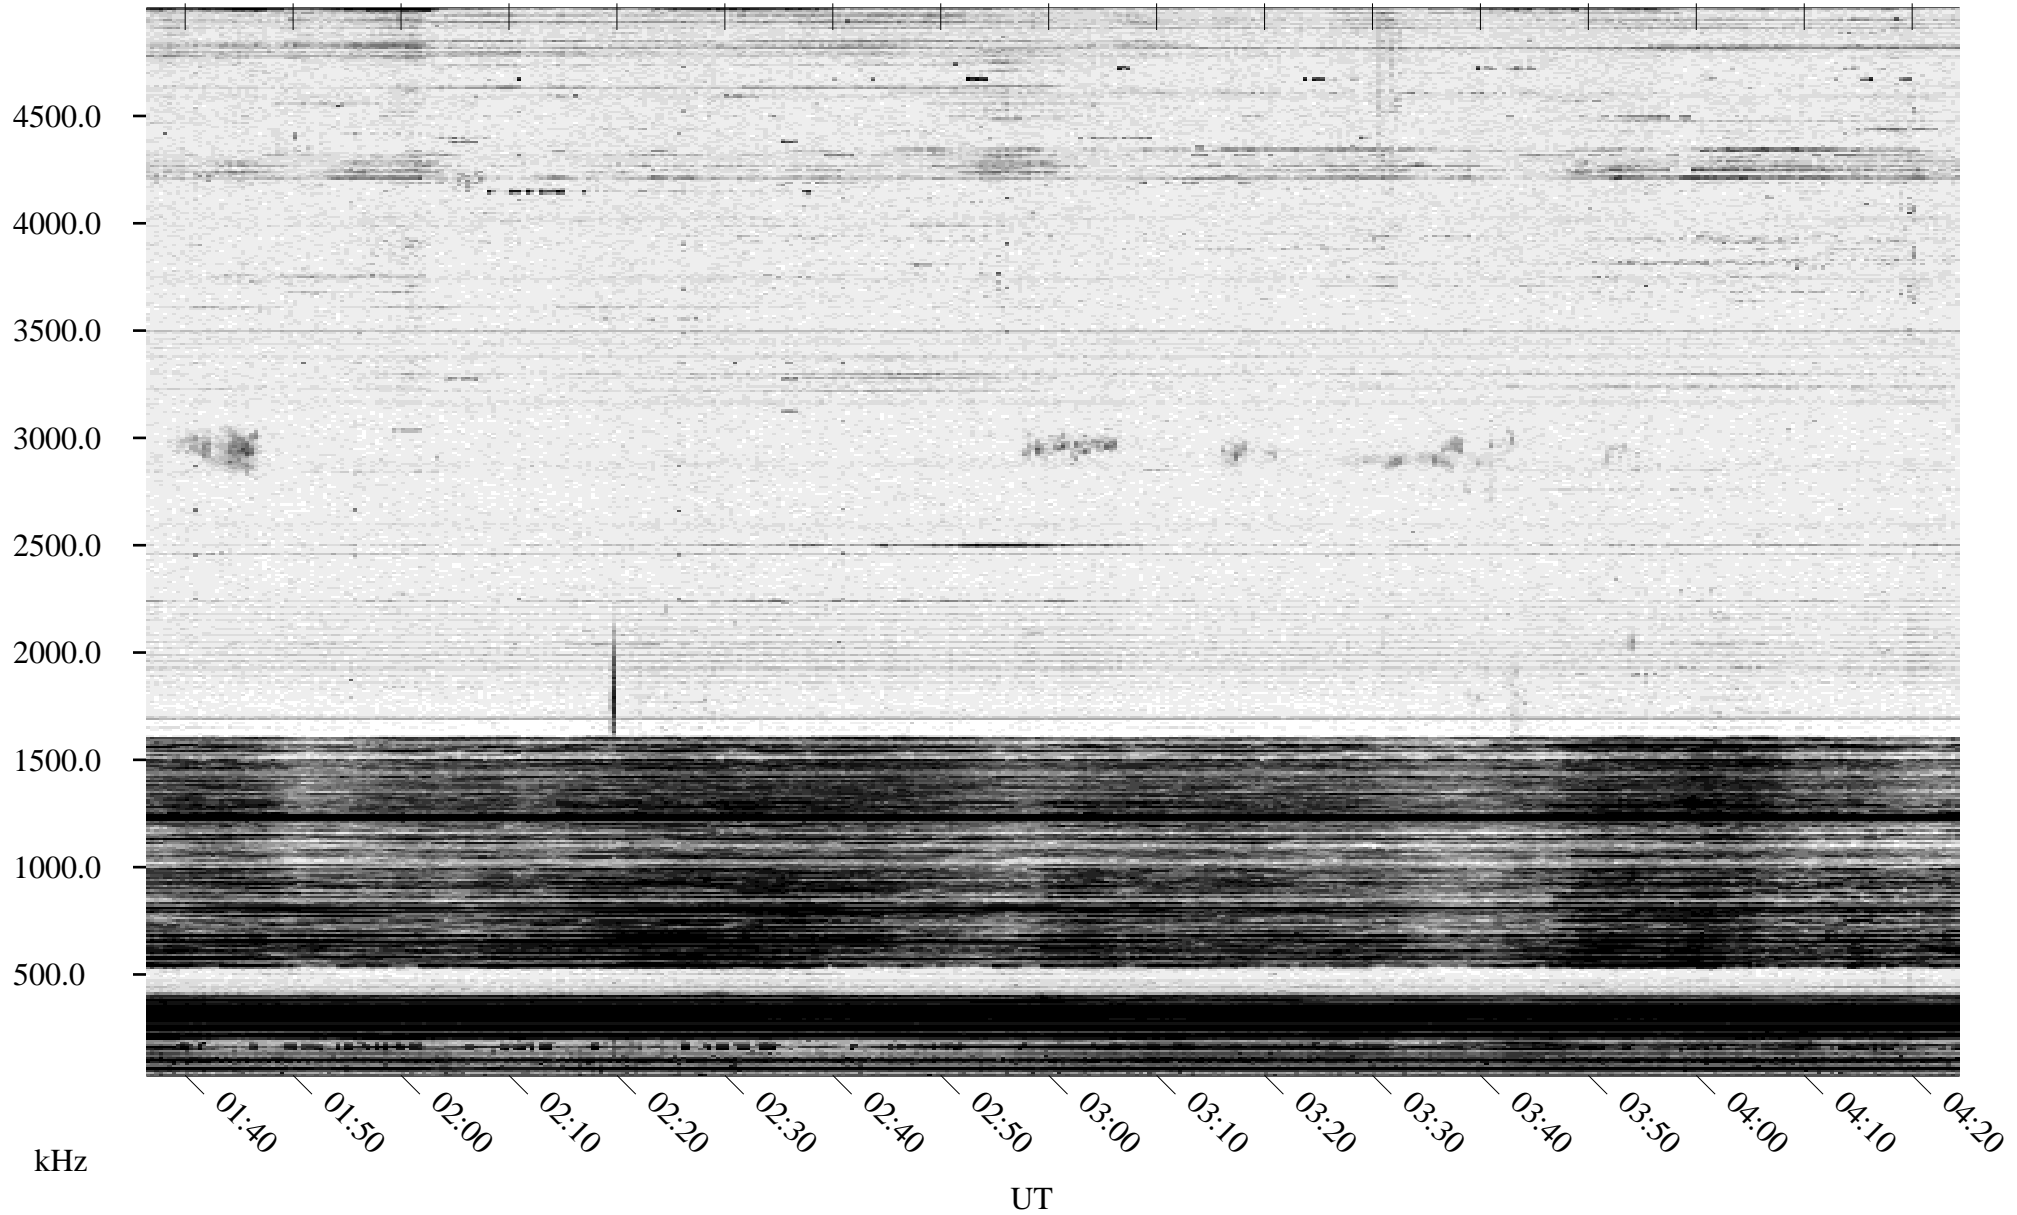

02/02/1995 Churchill, Manitoba

Linear Scale Black = 161 White = 15

ch950331.r00m max_12

Page 1

02/02/1995 Churchill, Manitoba

Linear Scale Black = 161 White = 15

ch950331.r00m max_12

Page 2

02/03/1995 Churchill, Manitoba

Linear Scale Black = 161 White = 15

ch950331.r00m max_12

Page 3

02/03/1995 Churchill, Manitoba

Linear Scale Black = 161 White = 15

ch950331l.r00m max_12

Page 4

02/03/1995 Churchill, Manitoba

Linear Scale Black = 161 White = 15

ch950331.r00m max_12

Page 5

02/03/1995 Churchill, Manitoba

Linear Scale Black = 161 White = 15

ch950331.r00m max_12

02/03/1995 Churchill, Manitoba

Linear Scale Black = 161 White = 15

ch950331.r00m max_12

Page 7

02/03/1995 Churchill, Manitoba

Linear Scale Black = 161 White = 15

ch950331.r00m max_12

Page 8