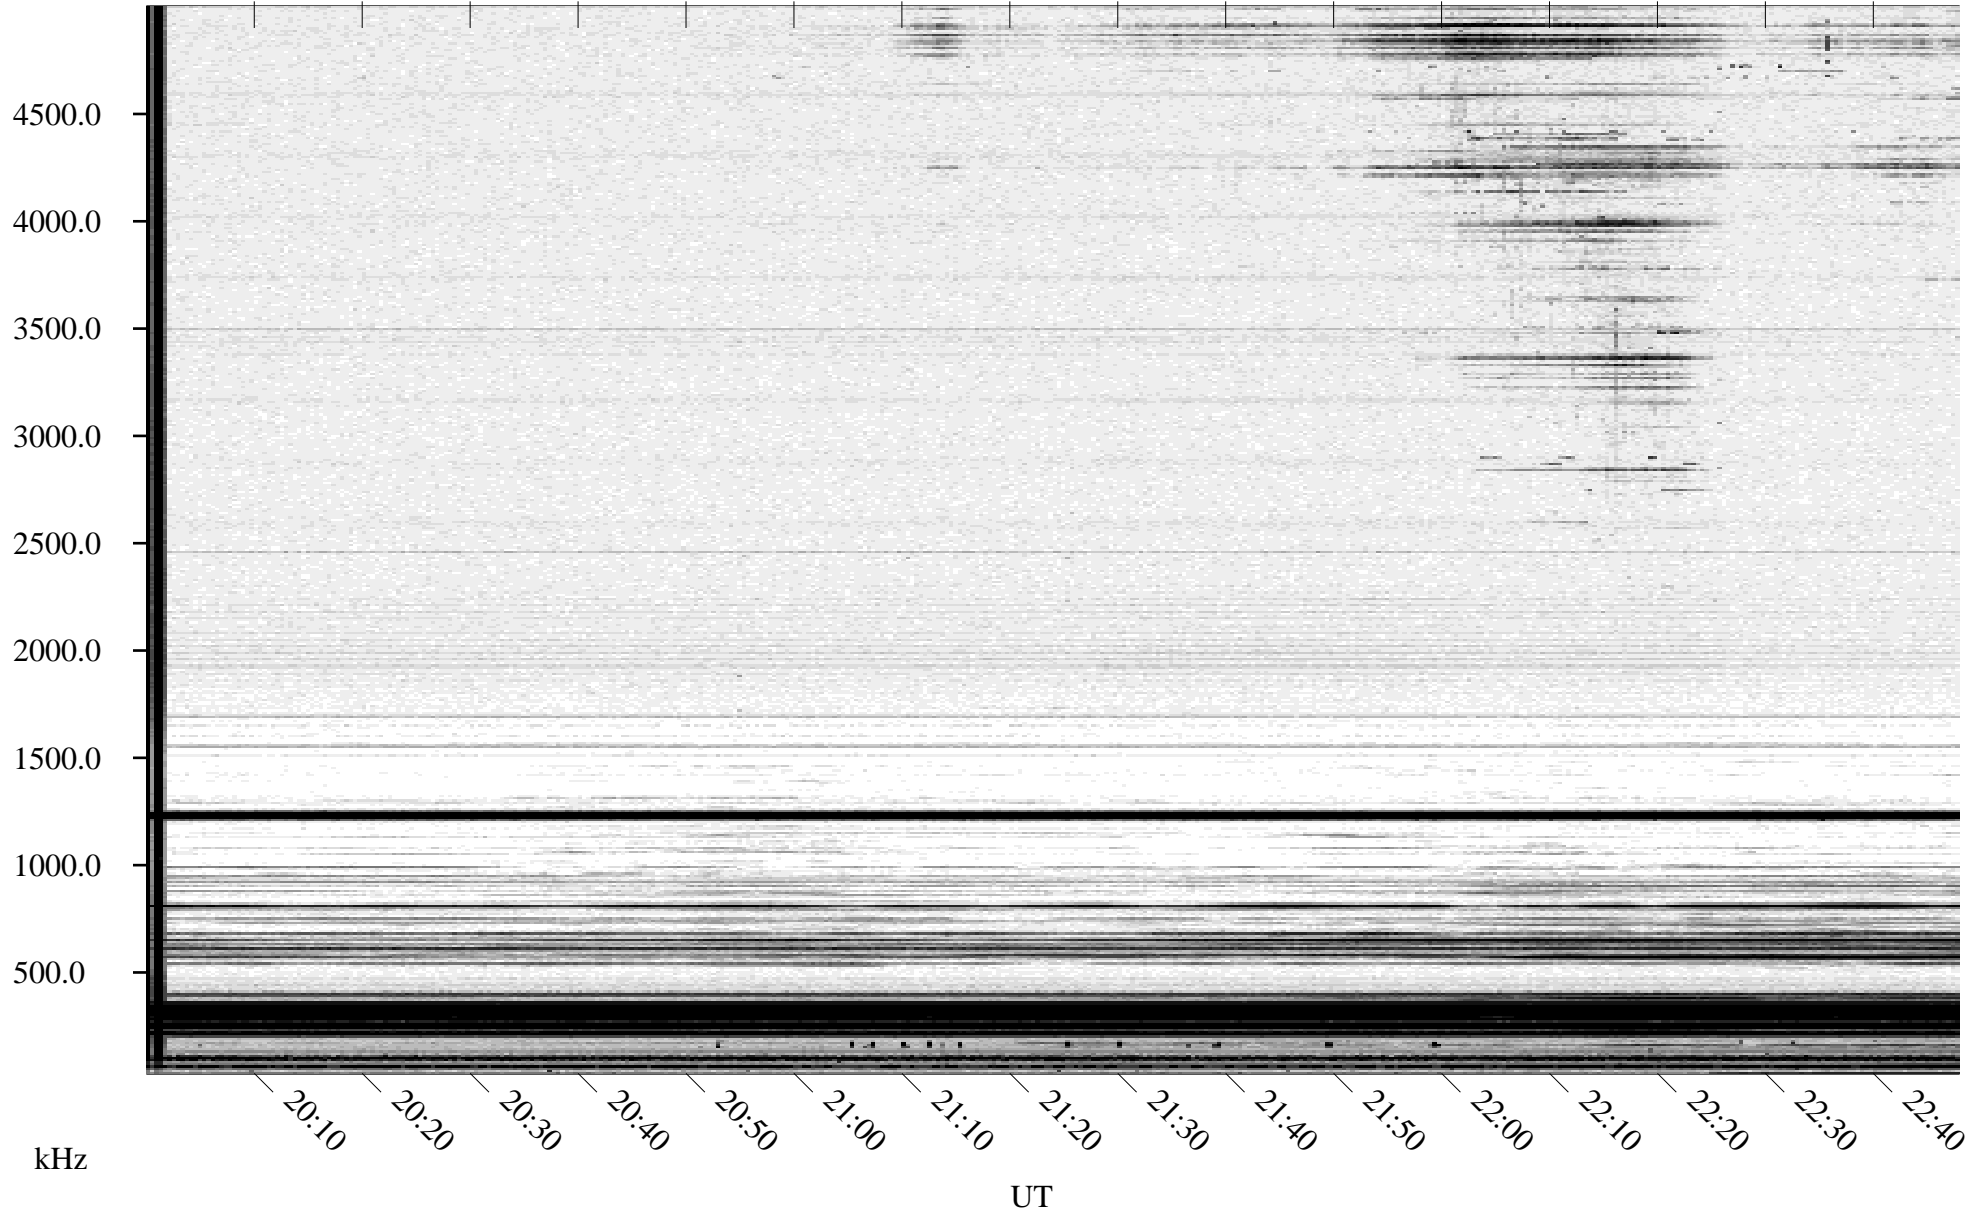

02/02/1995 Churchill, Manitoba

Linear Scale Black = 161 White = 15

ch950331.r00m max_12

Page 1

02/02/1995 Churchill, Manitoba

Linear Scale Black = 161 White = 15

ch950331.r00m max_12

Page 2

02/03/1995 Churchill, Manitoba

Linear Scale Black = 161 White = 15

ch950331.r00m max_12

Page 3

02/03/1995 Churchill, Manitoba

Linear Scale Black = 161 White = 15

ch950331l.r00m max_12

Page 4

02/03/1995 Churchill, Manitoba

Linear Scale Black = 161 White = 15

ch950331.r00m max_12

Page 5

02/03/1995 Churchill, Manitoba

Linear Scale Black = 161 White = 15

ch950331.r00m max_12

02/03/1995 Churchill, Manitoba

Linear Scale Black = 161 White = 15

ch950331.r00m max_12

Page 7

02/03/1995 Churchill, Manitoba

Linear Scale Black = 161 White = 15

ch950331.r00m max_12

Page 8