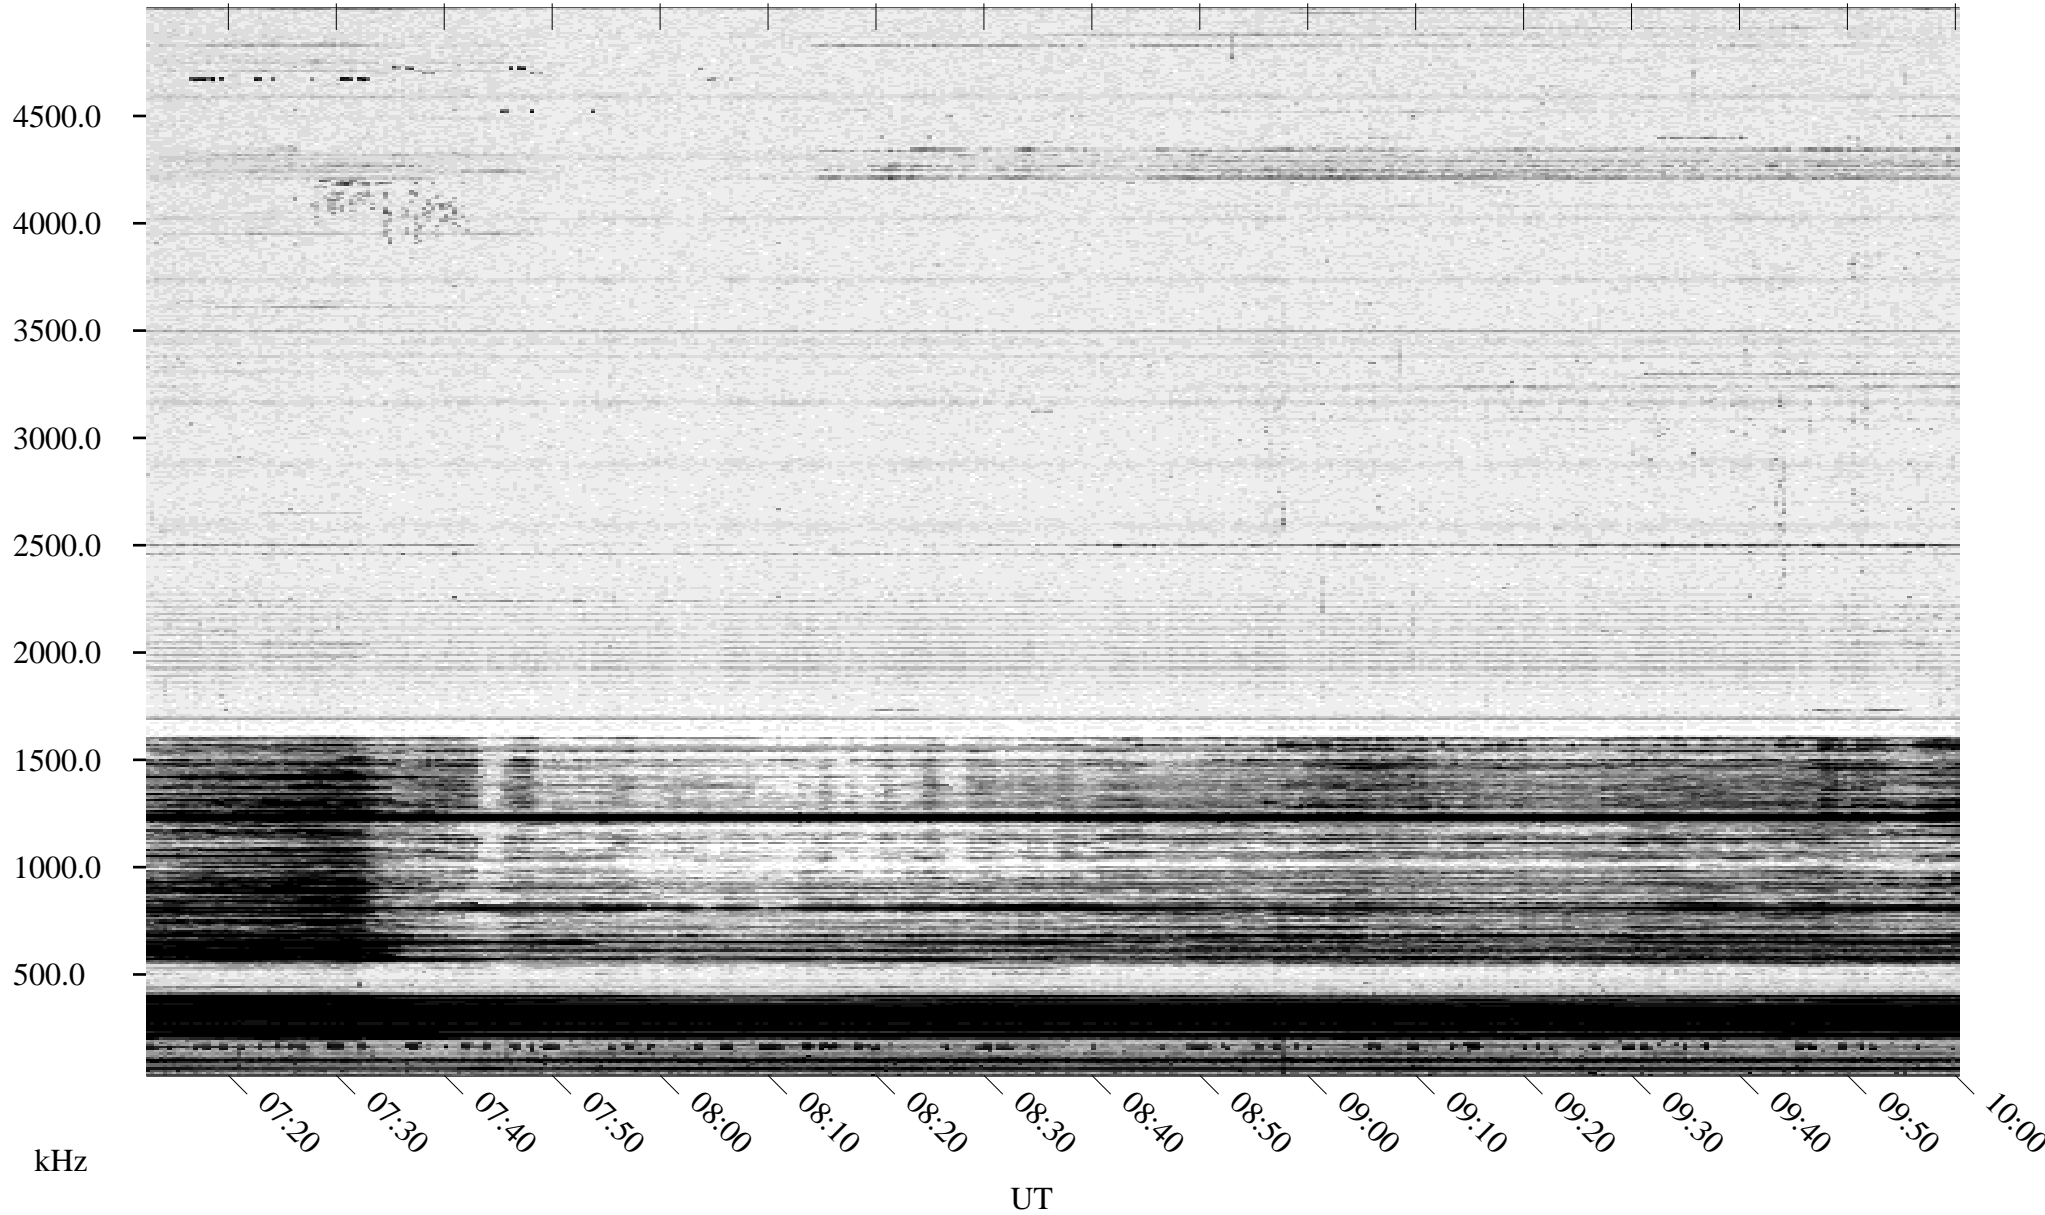

02/02/1995 Churchill, Manitoba

Linear Scale Black = 161 White = 15

ch950331.r00m max_12

Page 1

02/02/1995 Churchill, Manitoba

Linear Scale Black = 161 White = 15

ch950331.r00m max_12

Page 2

02/03/1995 Churchill, Manitoba

Linear Scale Black = 161 White = 15

ch950331.r00m max_12

Page 3

02/03/1995 Churchill, Manitoba

Linear Scale Black = 161 White = 15

ch950331l.r00m max_12

Page 4

02/03/1995 Churchill, Manitoba

Linear Scale Black = 161 White = 15

ch950331.r00m max_12

Page 5

02/03/1995 Churchill, Manitoba

Linear Scale Black = 161 White = 15

ch950331.r00m max_12

02/03/1995 Churchill, Manitoba

Linear Scale Black = 161 White = 15

ch950331.r00m max_12

Page 7

02/03/1995 Churchill, Manitoba

Linear Scale Black = 161 White = 15

ch950331.r00m max_12

Page 8