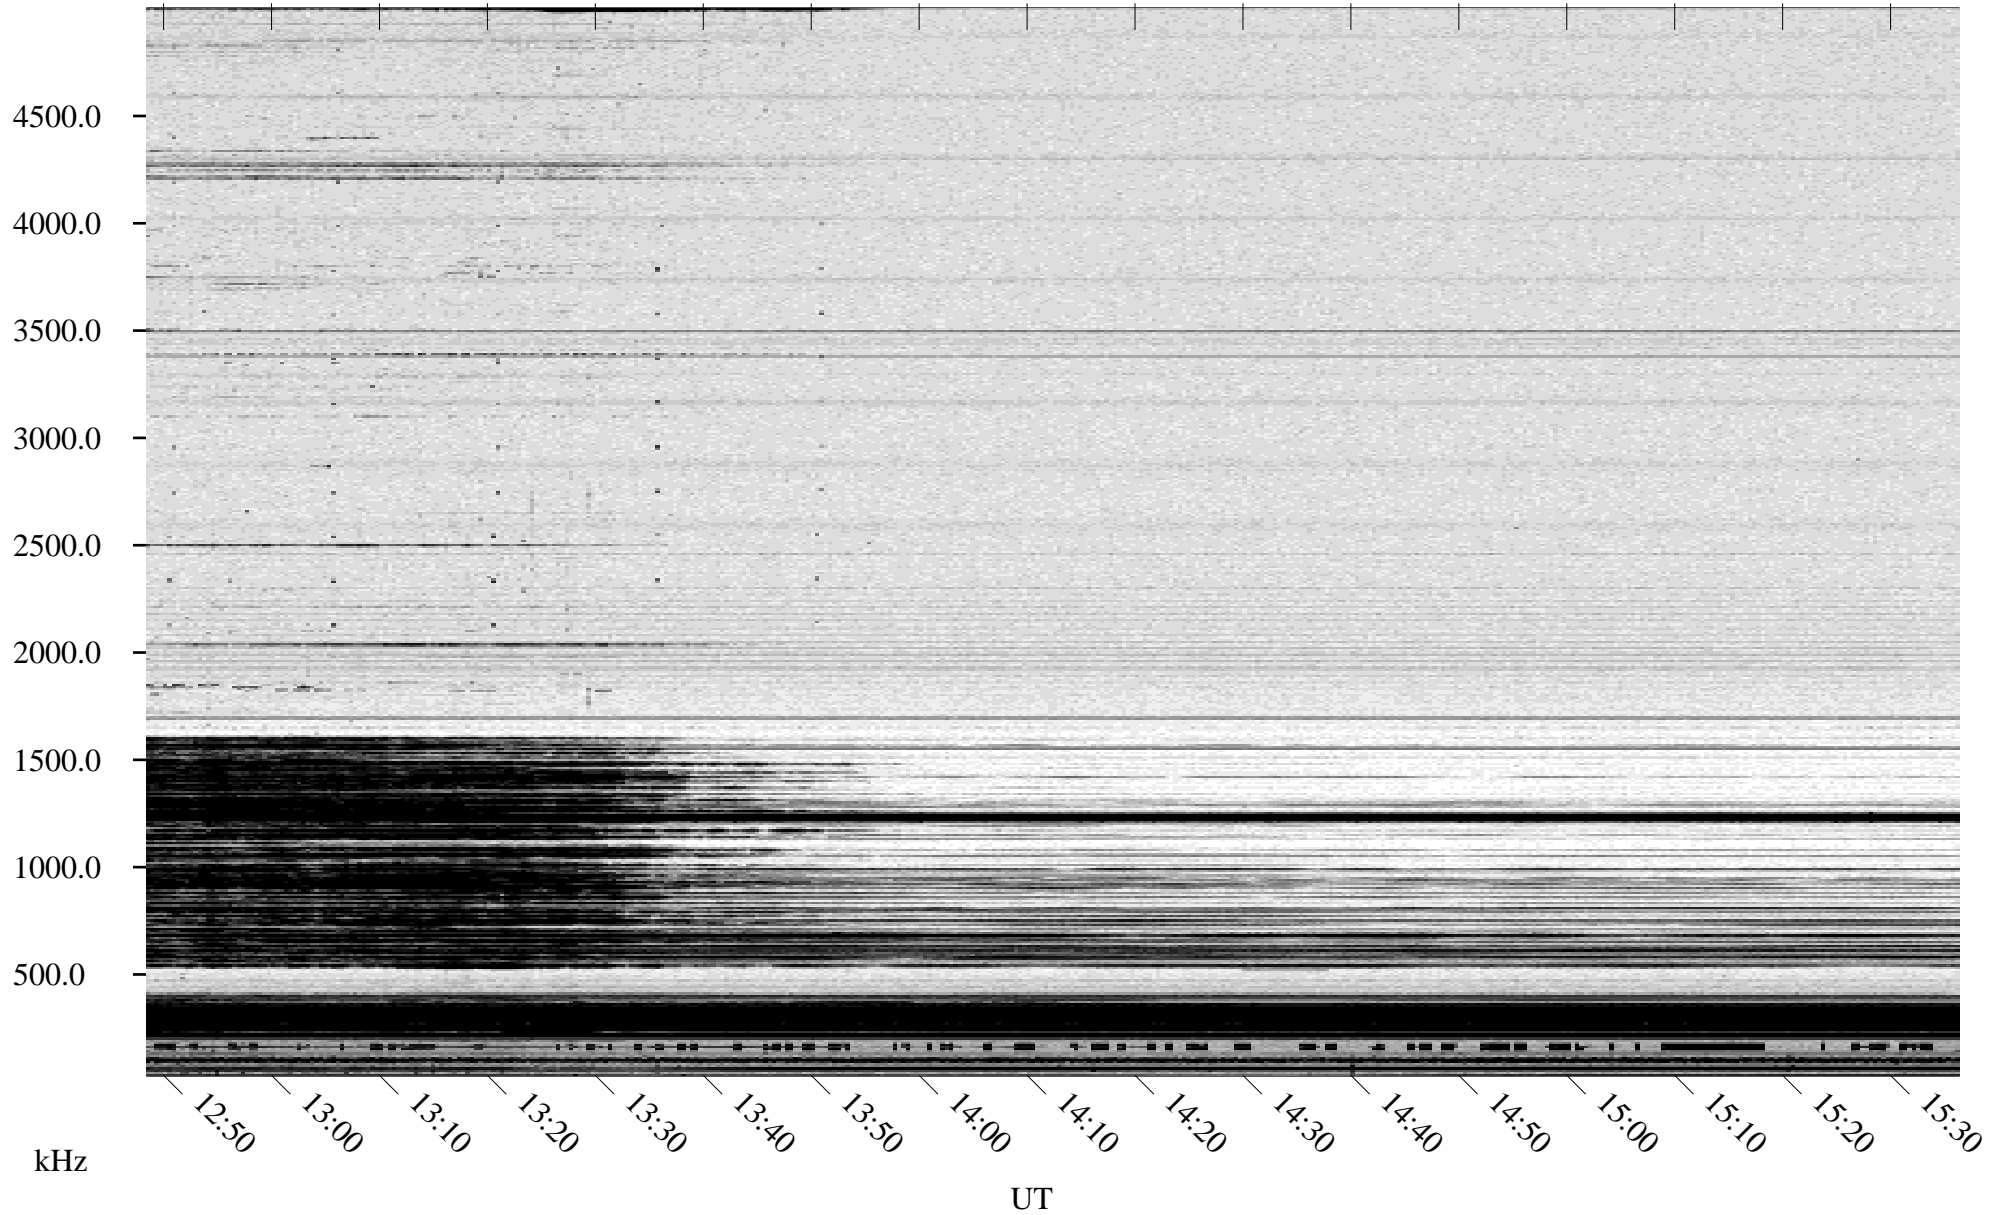

02/03/1995 Churchill, Manitoba

Linear Scale Black = 161 White = 15

ch95034l.r00m max_12

Page 1

02/03/1995 Churchill, Manitoba

Linear Scale Black = 161 White = 15

ch95034l.r00m max_12

Page 2

02/04/1995 Churchill, Manitoba

Linear Scale Black = 161 White = 15

ch95034l.r00m max_12

Page 3

02/04/1995 Churchill, Manitoba

Linear Scale Black = 161 White = 15

ch95034l.r00m max_12

Page 4

02/04/1995 Churchill, Manitoba

Linear Scale Black = 161 White = 15

ch95034l.r00m max_12

Page 5

02/04/1995 Churchill, Manitoba

Linear Scale Black = 161 White = 15

ch95034l.r00m max_12

Page 6

02/04/1995 Churchill, Manitoba

Linear Scale Black = 161 White = 15

ch95034l.r00m max_12

Page 7

02/04/1995 Churchill, Manitoba

Linear Scale Black = 161 White = 15

ch95034l.r00m max_12

Page 8