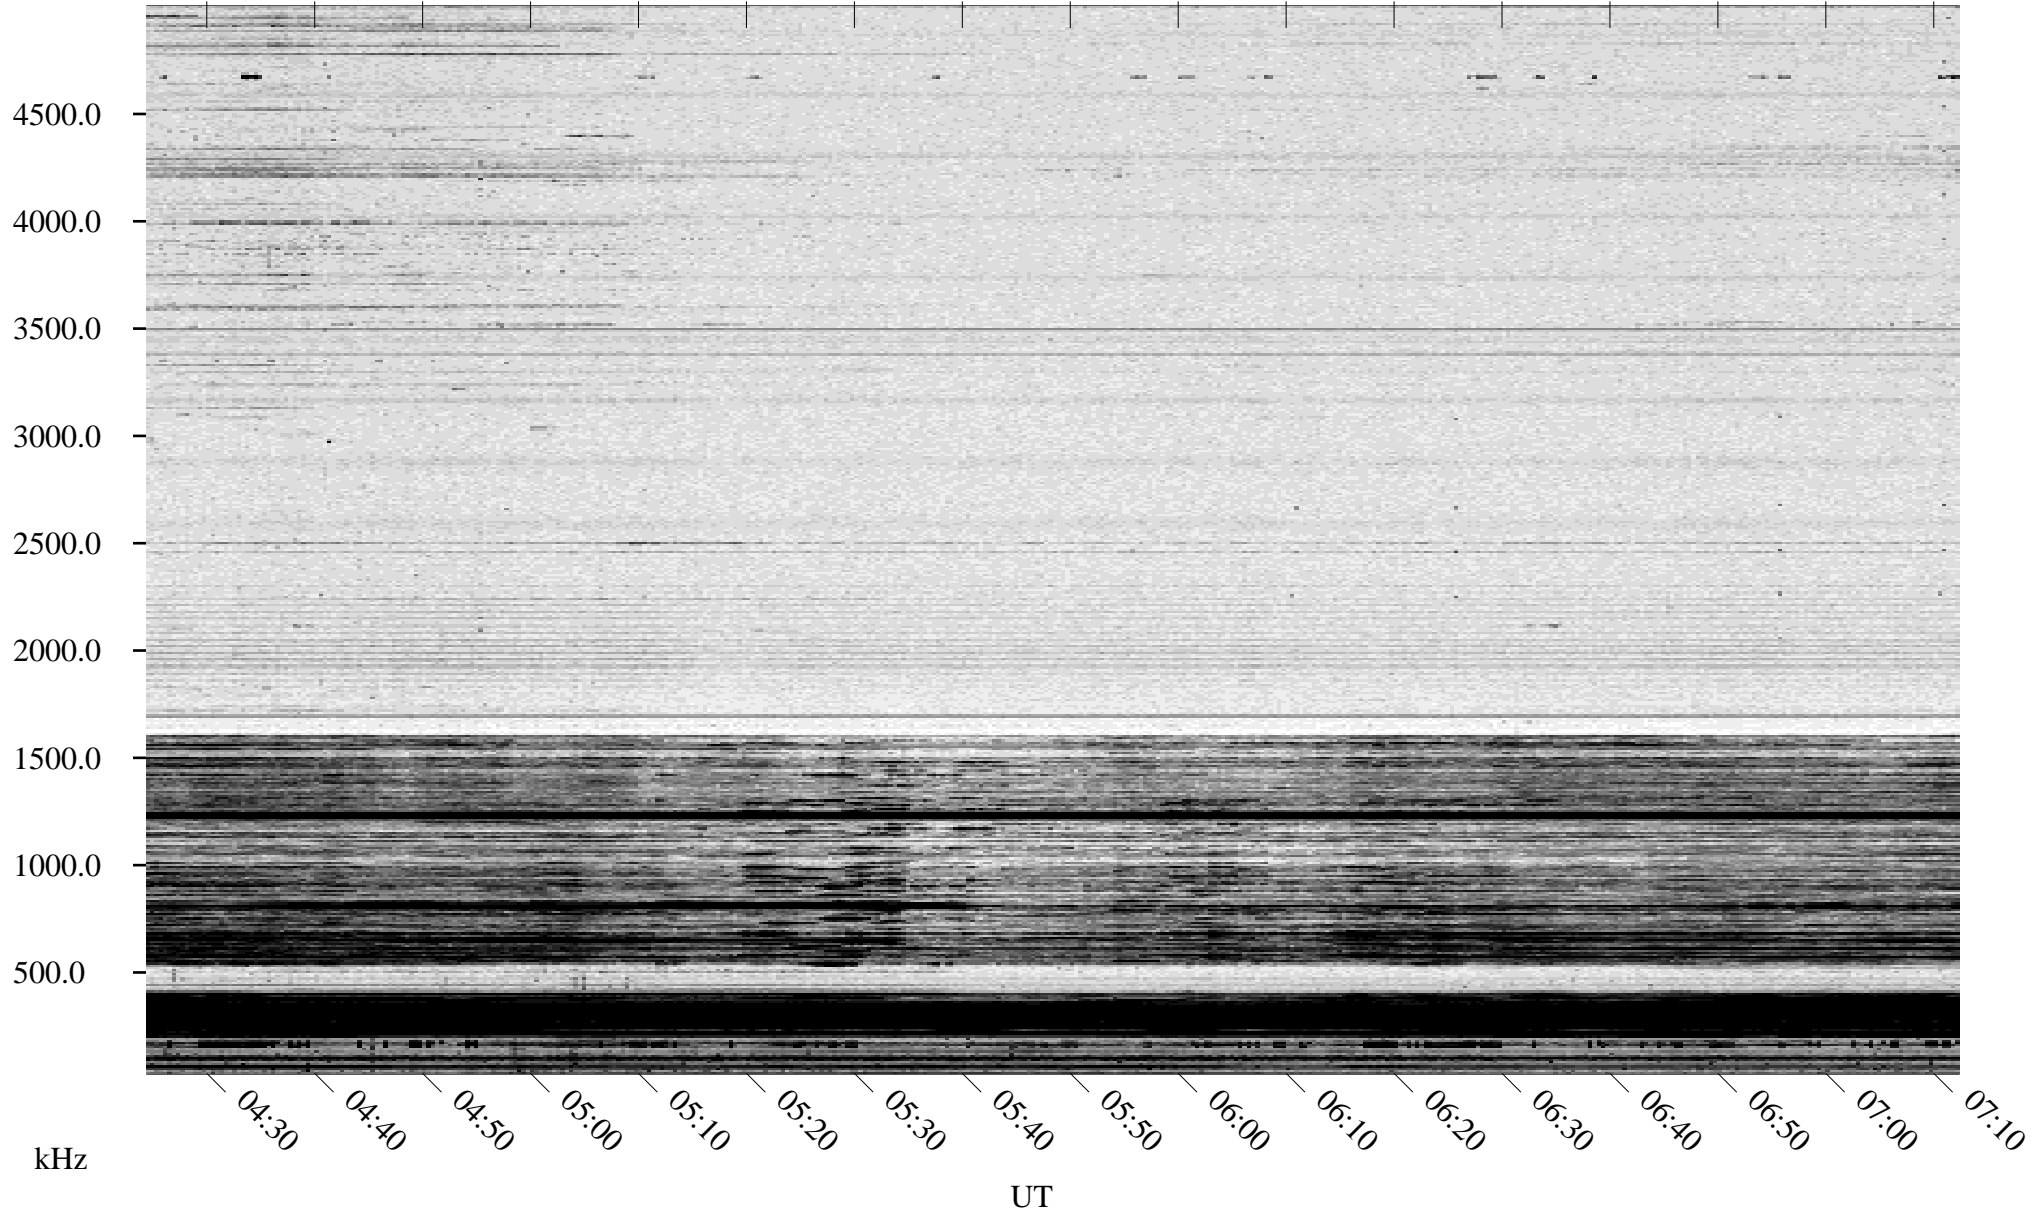

02/03/1995 Churchill, Manitoba

Linear Scale Black = 161 White = 15

ch95034l.r00m max_12

Page 1

02/03/1995 Churchill, Manitoba

Linear Scale Black = 161 White = 15

ch95034l.r00m max_12

Page 2

02/04/1995 Churchill, Manitoba

Linear Scale Black = 161 White = 15

ch95034l.r00m max_12

Page 3

02/04/1995 Churchill, Manitoba

Linear Scale Black = 161 White = 15

ch95034l.r00m max_12

Page 4

02/04/1995 Churchill, Manitoba

Linear Scale Black = 161 White = 15

ch95034l.r00m max_12

Page 5

02/04/1995 Churchill, Manitoba

Linear Scale Black = 161 White = 15

ch95034l.r00m max_12

Page 6

02/04/1995 Churchill, Manitoba

Linear Scale Black = 161 White = 15

ch95034l.r00m max_12

Page 7

02/04/1995 Churchill, Manitoba

Linear Scale Black = 161 White = 15

ch95034l.r00m max_12

Page 8