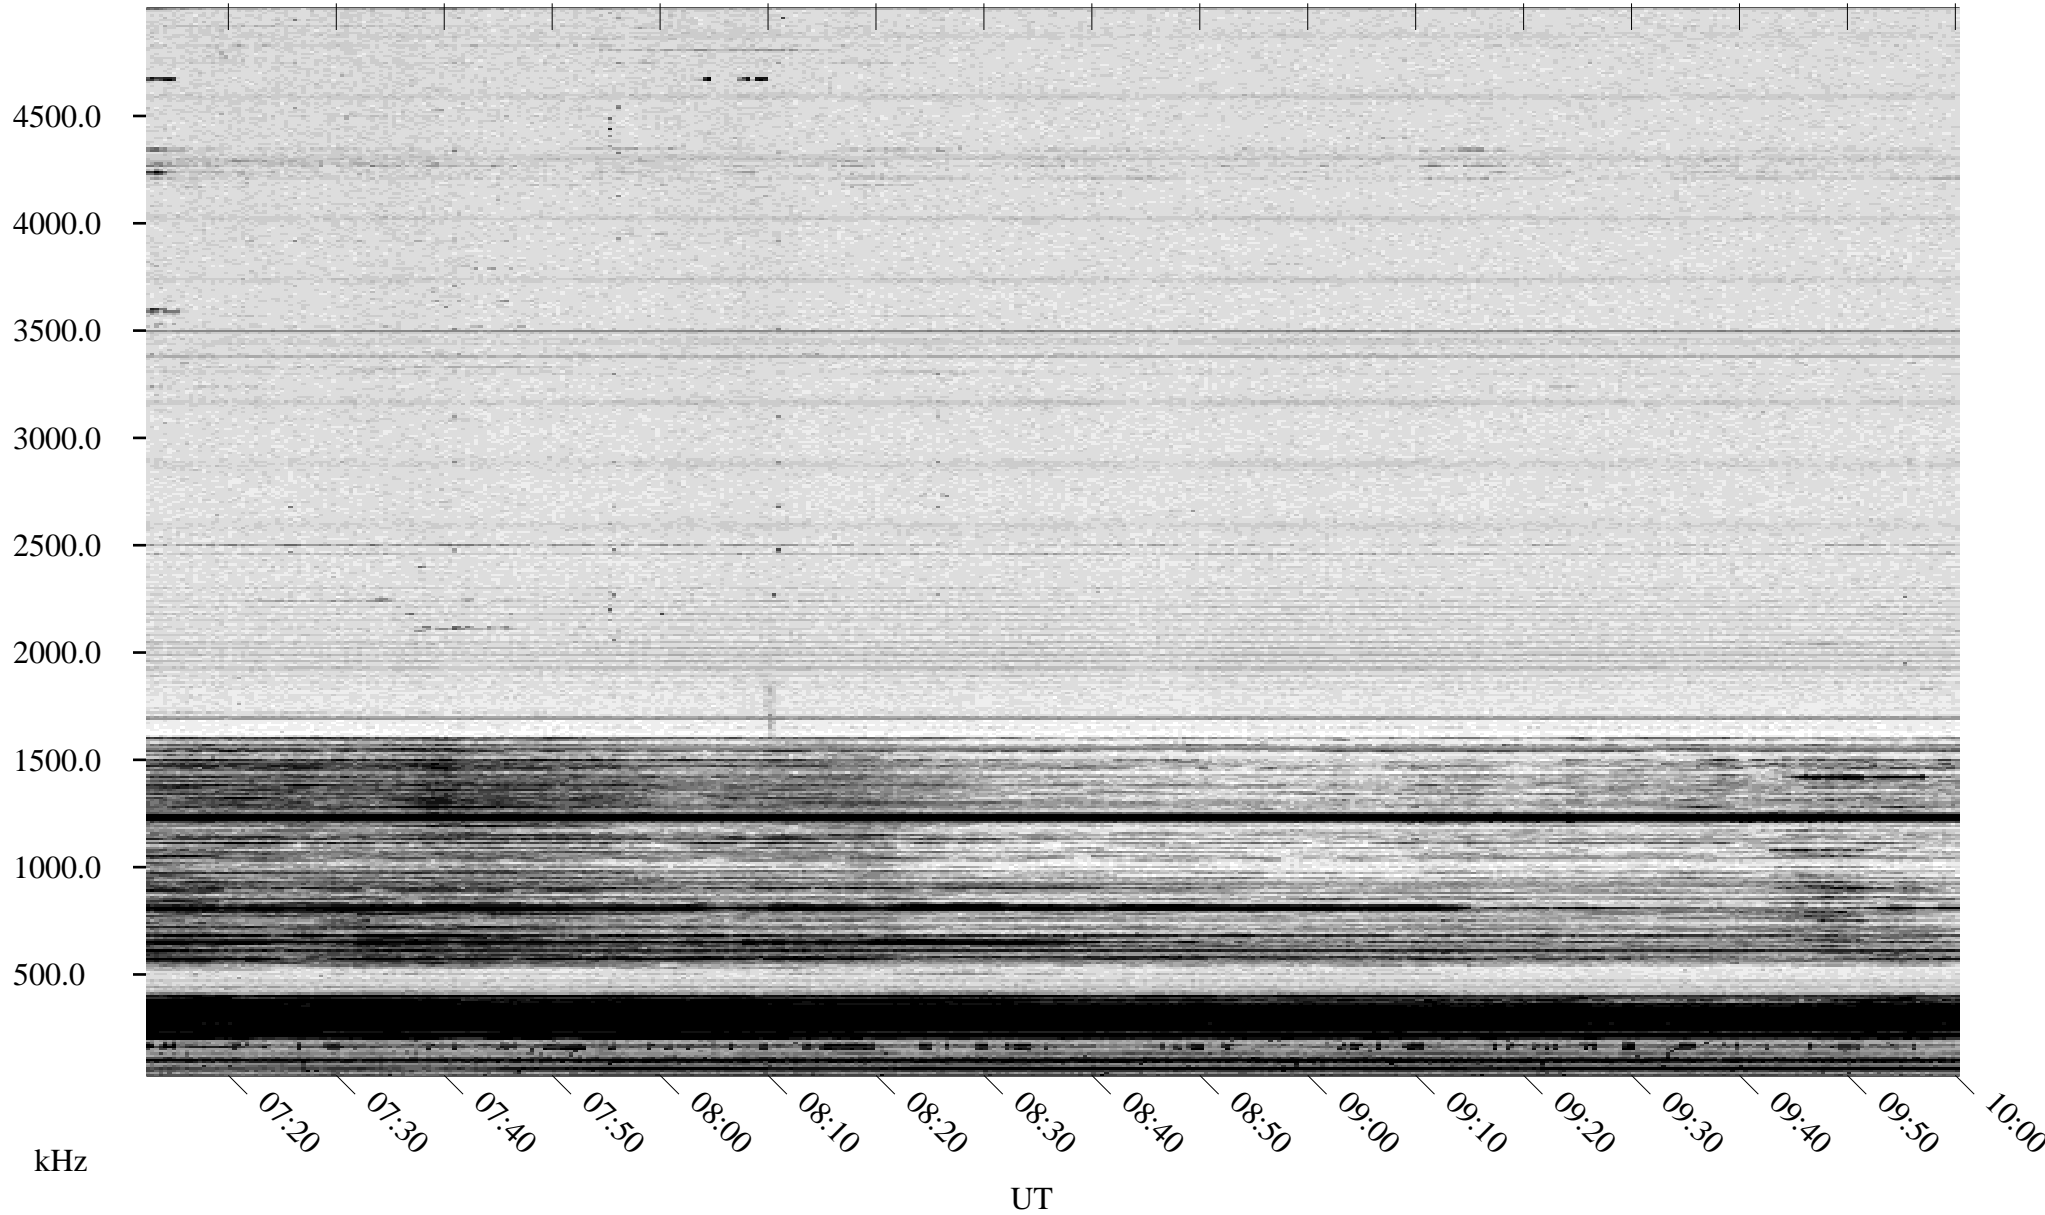

02/03/1995 Churchill, Manitoba

Linear Scale Black = 161 White = 15

ch95034l.r00m max_12

Page 1

02/03/1995 Churchill, Manitoba

Linear Scale Black = 161 White = 15

ch95034l.r00m max_12

Page 2

02/04/1995 Churchill, Manitoba

Linear Scale Black = 161 White = 15

ch95034l.r00m max_12

Page 3

02/04/1995 Churchill, Manitoba

Linear Scale Black = 161 White = 15

ch95034l.r00m max_12

Page 4

02/04/1995 Churchill, Manitoba

Linear Scale Black = 161 White = 15

ch95034l.r00m max_12

Page 5

02/04/1995 Churchill, Manitoba

Linear Scale Black = 161 White = 15

ch95034l.r00m max_12

Page 6

02/04/1995 Churchill, Manitoba

Linear Scale Black = 161 White = 15

ch95034l.r00m max_12

Page 7

02/04/1995 Churchill, Manitoba

Linear Scale Black = 161 White = 15

ch95034l.r00m max_12

Page 8