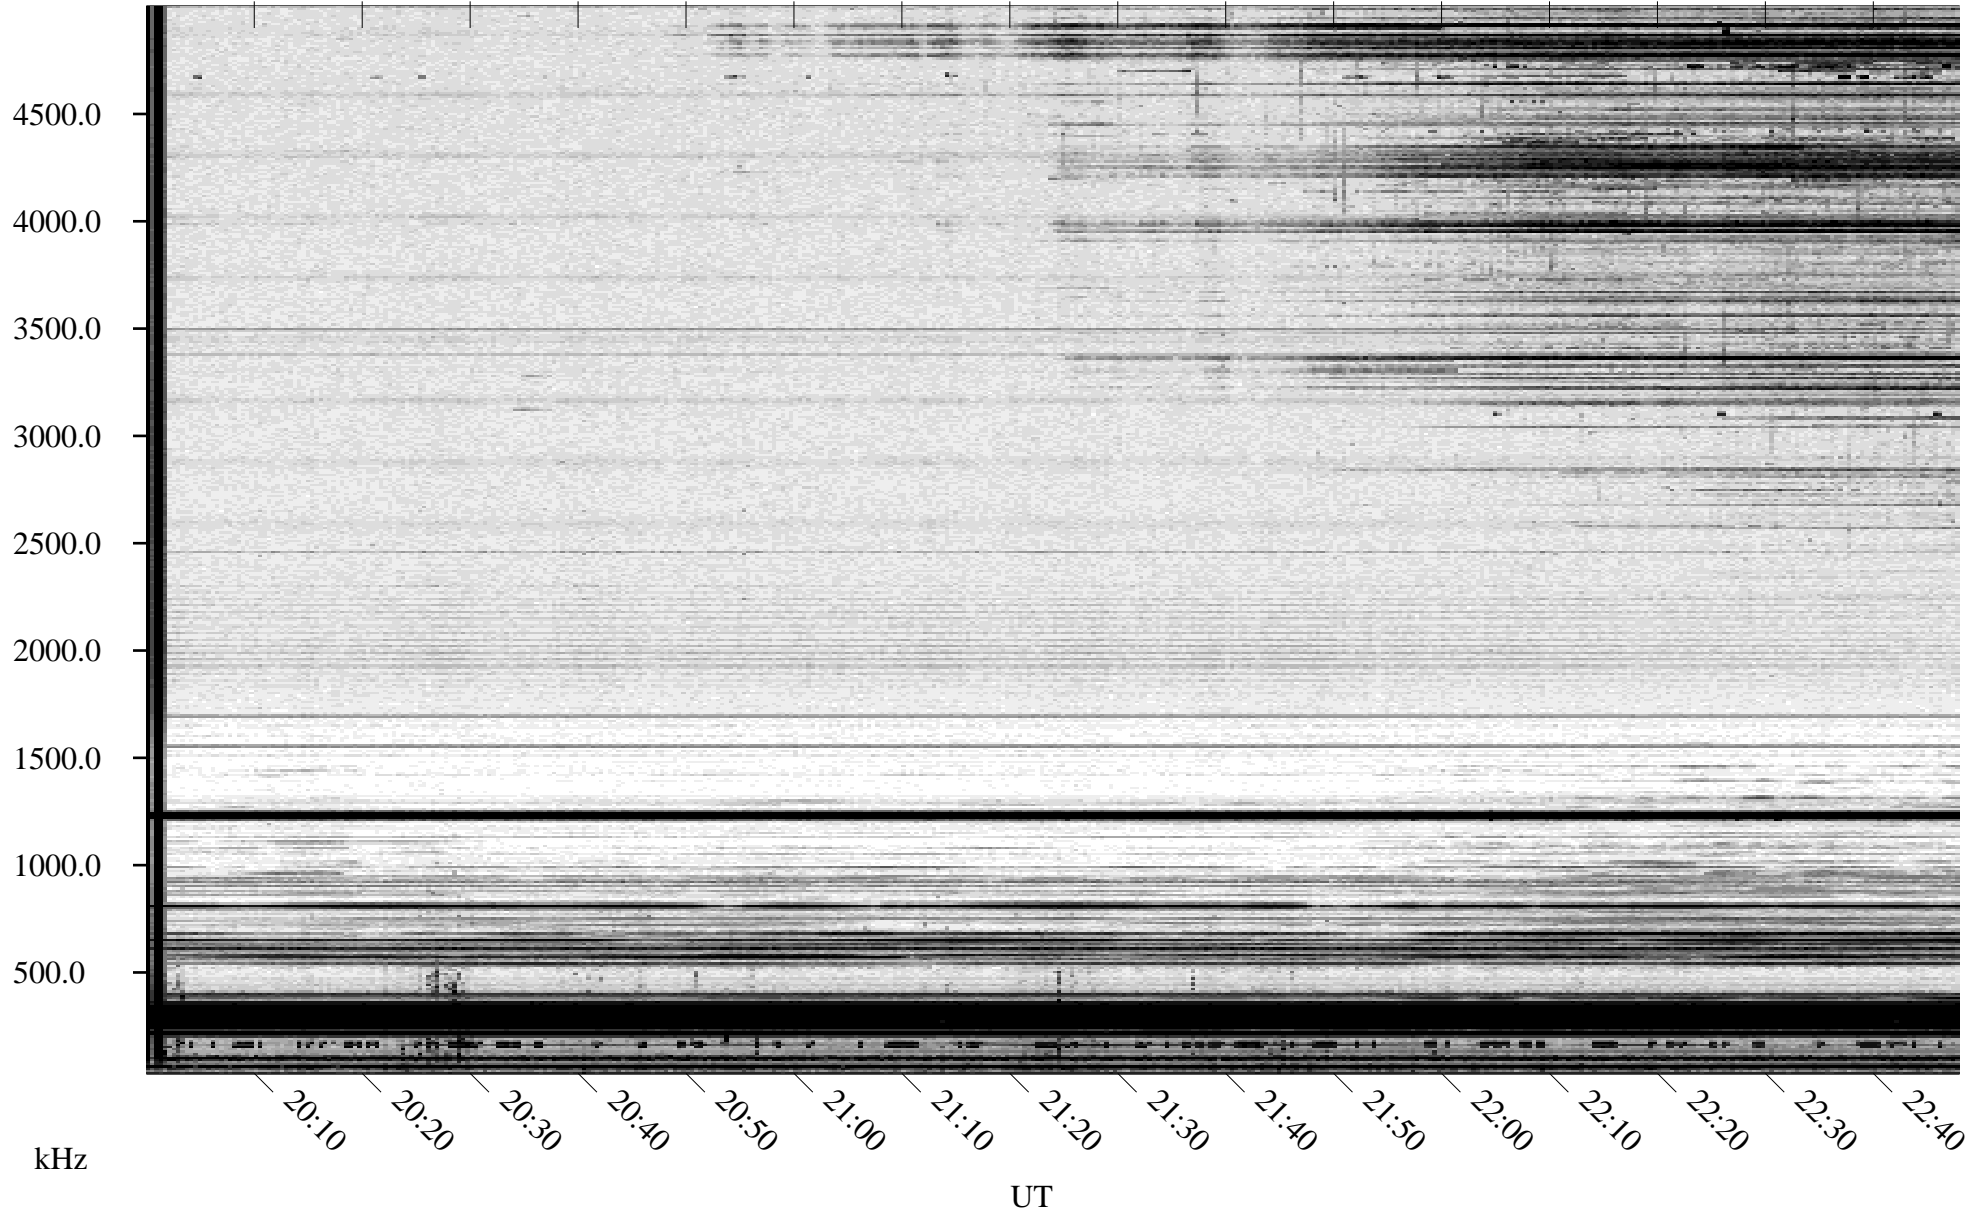

02/03/1995 Churchill, Manitoba

Linear Scale Black = 161 White = 15

ch95034l.r00m max_12

Page 1

02/03/1995 Churchill, Manitoba

Linear Scale Black = 161 White = 15

ch95034l.r00m max_12

Page 2

02/04/1995 Churchill, Manitoba

Linear Scale Black = 161 White = 15

ch95034l.r00m max_12

Page 3

02/04/1995 Churchill, Manitoba

Linear Scale Black = 161 White = 15

ch95034l.r00m max_12

Page 4

02/04/1995 Churchill, Manitoba

Linear Scale Black = 161 White = 15

ch95034l.r00m max_12

Page 5

02/04/1995 Churchill, Manitoba

Linear Scale Black = 161 White = 15

ch95034l.r00m max_12

Page 6

02/04/1995 Churchill, Manitoba

Linear Scale Black = 161 White = 15

ch95034l.r00m max_12

Page 7

02/04/1995 Churchill, Manitoba

Linear Scale Black = 161 White = 15

ch95034l.r00m max_12

Page 8