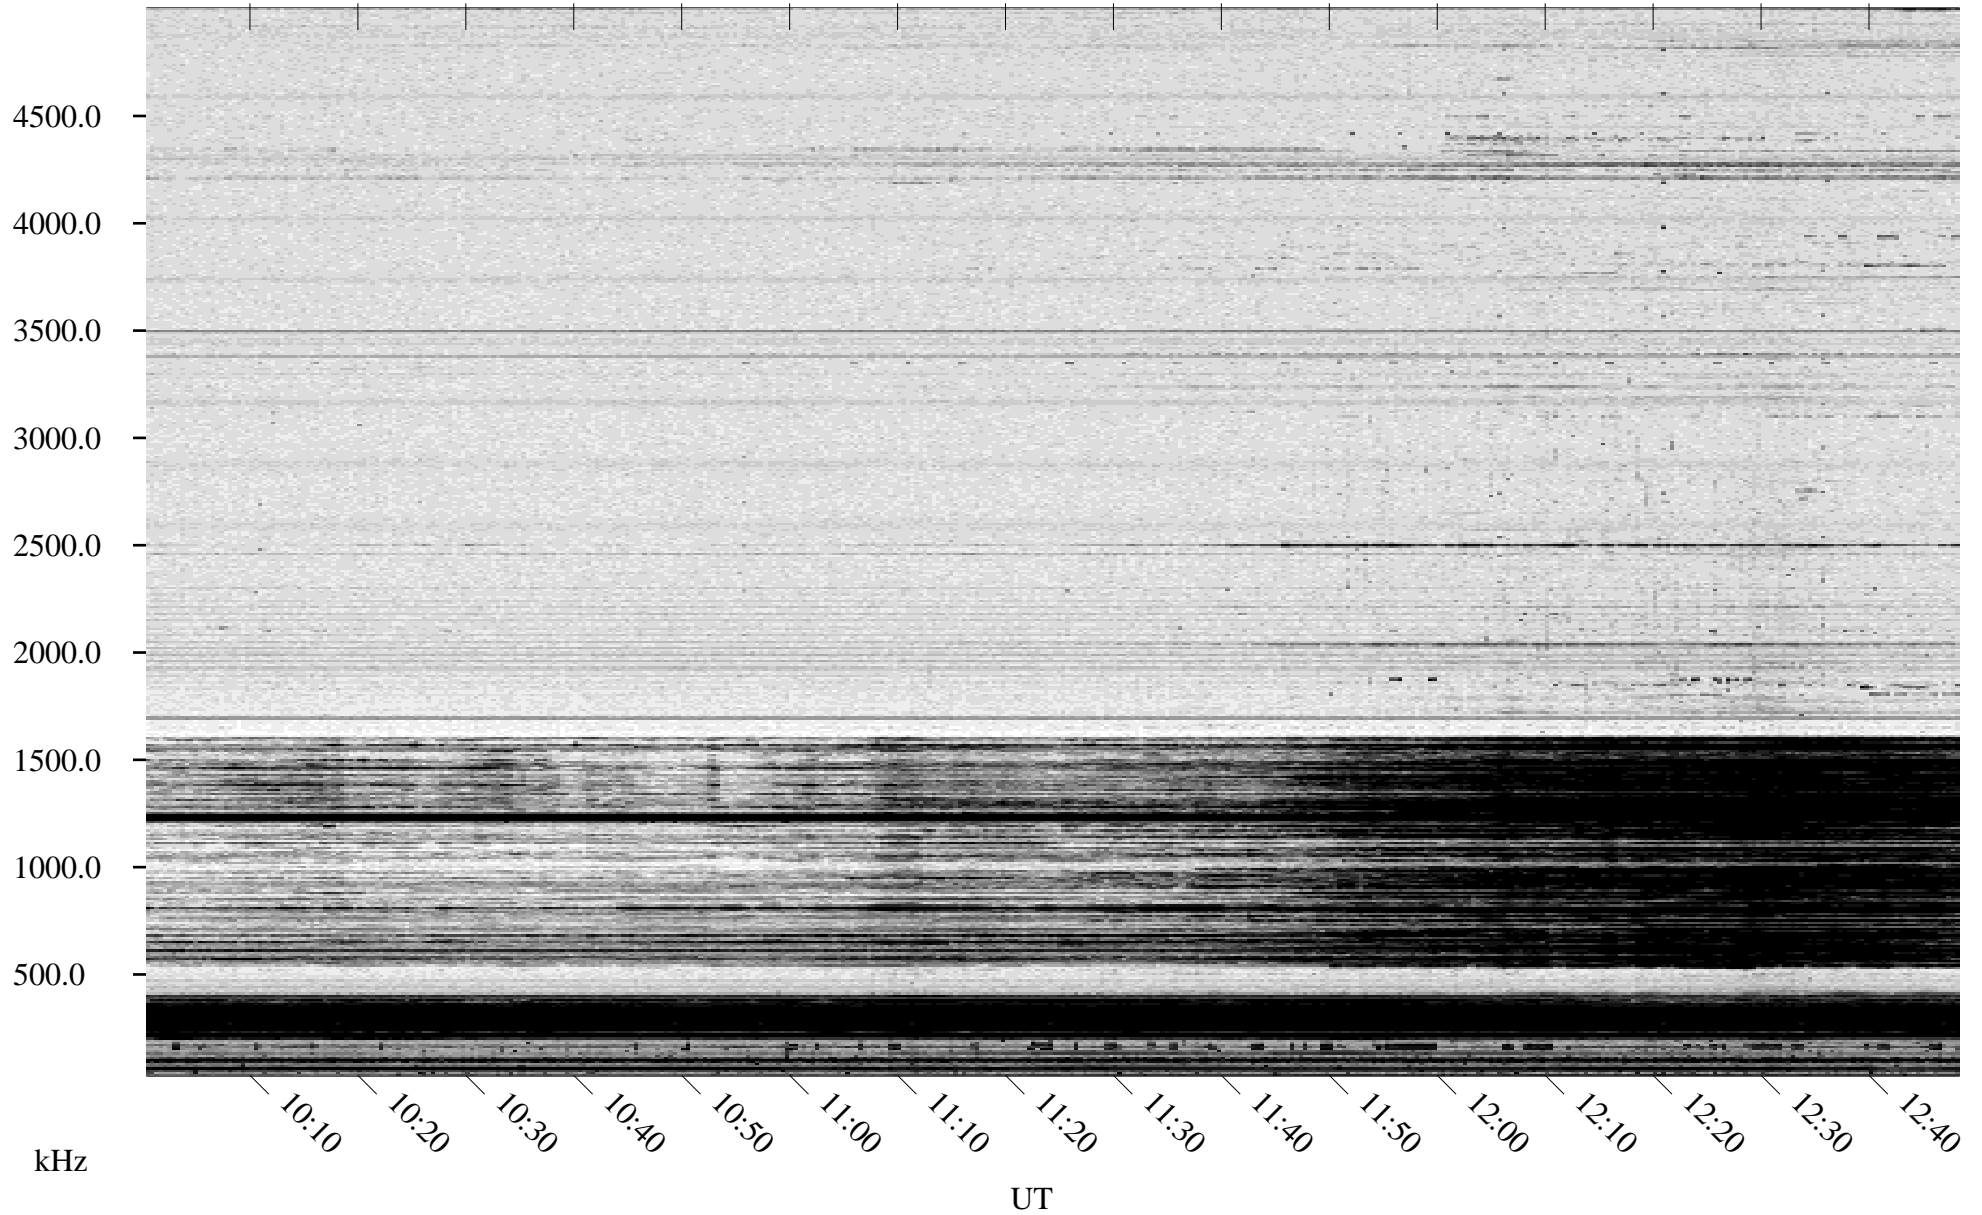

02/03/1995 Churchill, Manitoba

Linear Scale Black = 161 White = 15

ch95034l.r00m max_12

Page 1

02/03/1995 Churchill, Manitoba

Linear Scale Black = 161 White = 15

ch95034l.r00m max_12

Page 2

02/04/1995 Churchill, Manitoba

Linear Scale Black = 161 White = 15

ch95034l.r00m max_12

Page 3

02/04/1995 Churchill, Manitoba

Linear Scale Black = 161 White = 15

ch95034l.r00m max_12

Page 4

02/04/1995 Churchill, Manitoba

Linear Scale Black = 161 White = 15

ch95034l.r00m max_12

Page 5

02/04/1995 Churchill, Manitoba

Linear Scale Black = 161 White = 15

ch95034l.r00m max_12

Page 6

02/04/1995 Churchill, Manitoba

Linear Scale Black = 161 White = 15

ch95034l.r00m max_12

Page 7

02/04/1995 Churchill, Manitoba

Linear Scale Black = 161 White = 15

ch95034l.r00m max_12

Page 8