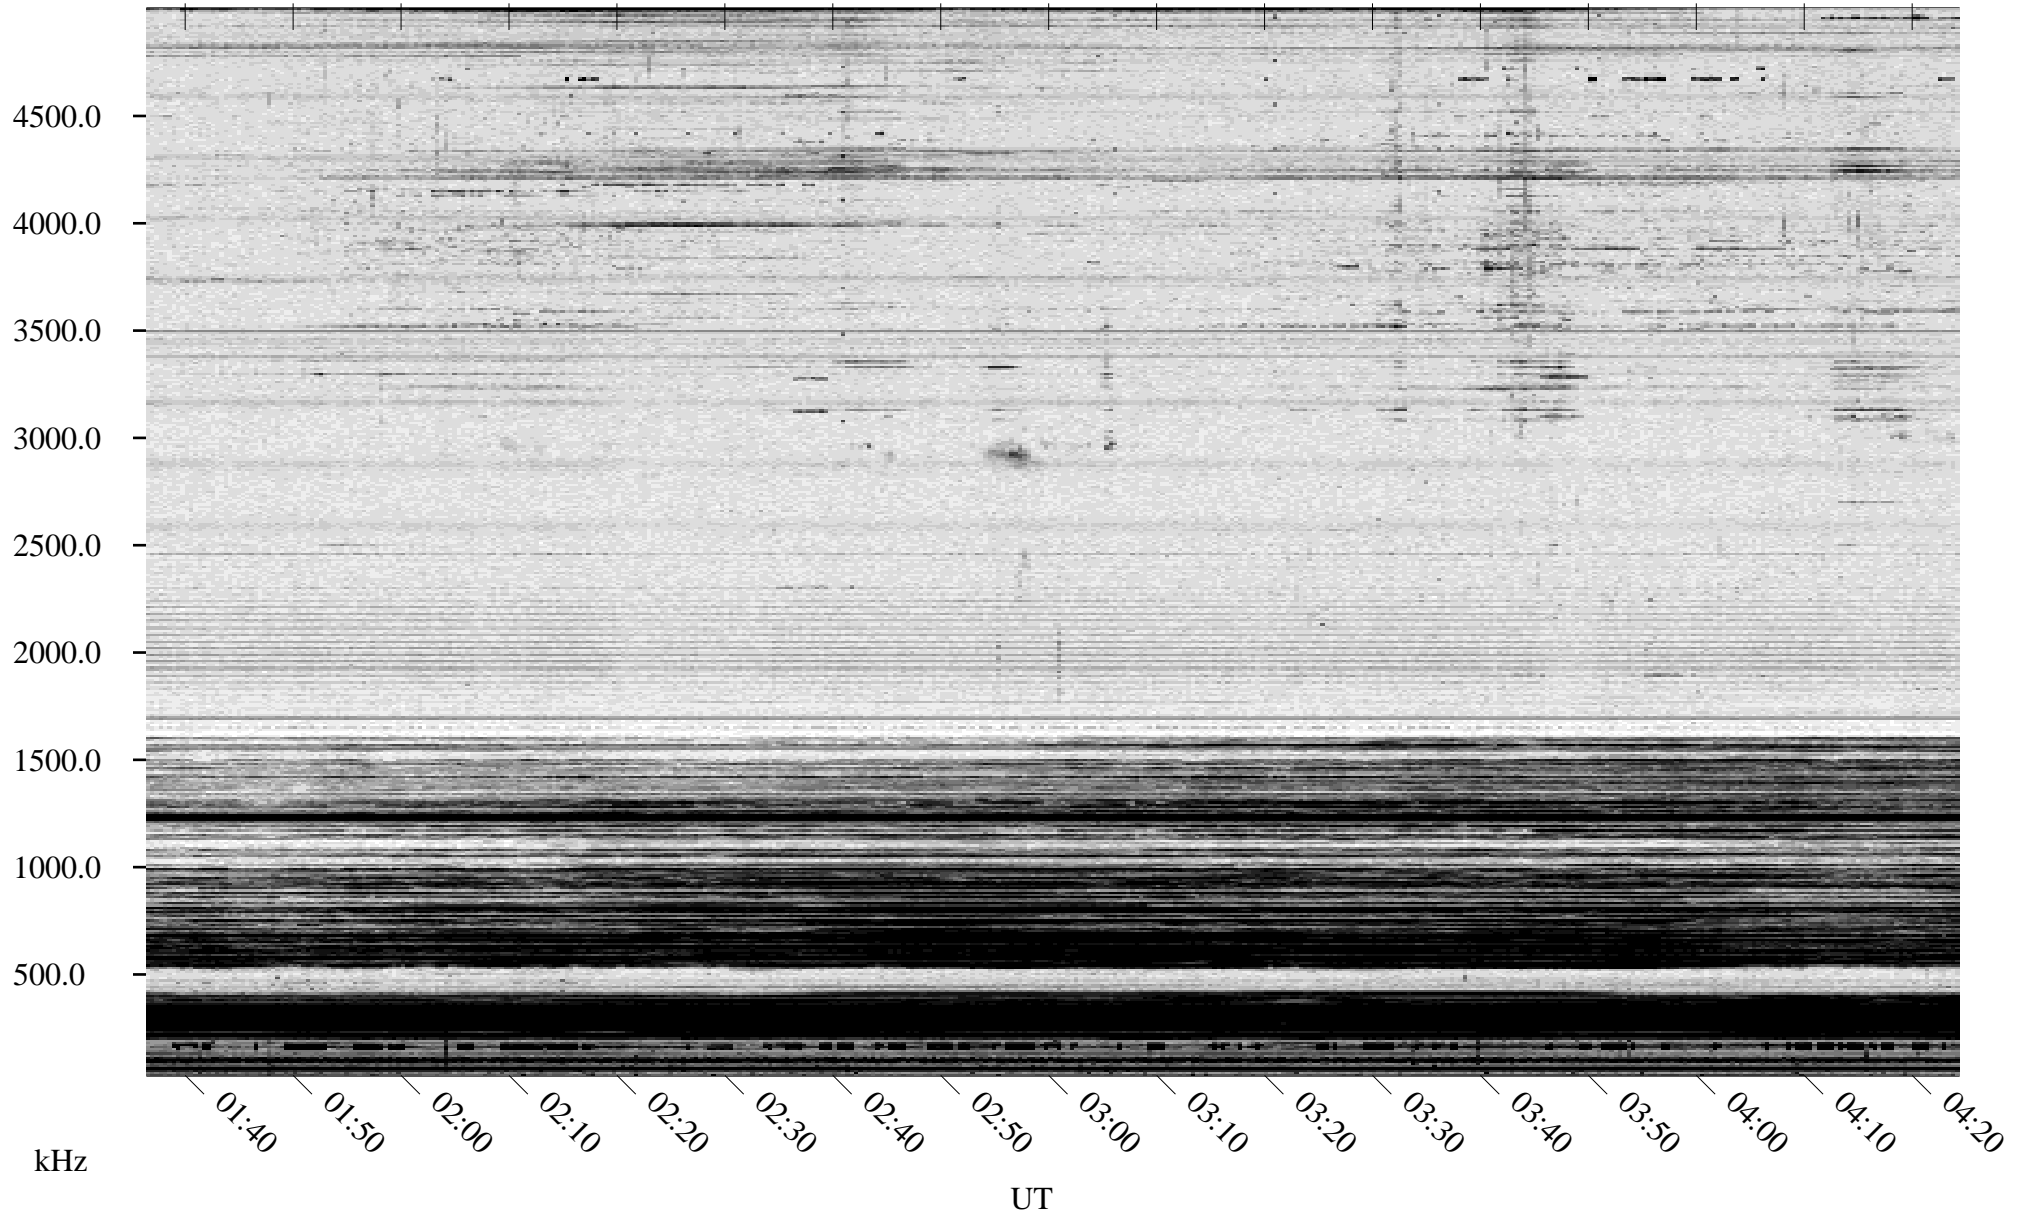

02/03/1995 Churchill, Manitoba

Linear Scale Black = 161 White = 15

ch95034l.r00m max_12

Page 1

02/03/1995 Churchill, Manitoba

Linear Scale Black = 161 White = 15

ch95034l.r00m max_12

Page 2

02/04/1995 Churchill, Manitoba

Linear Scale Black = 161 White = 15

ch95034l.r00m max_12

Page 3

02/04/1995 Churchill, Manitoba

Linear Scale Black = 161 White = 15

ch95034l.r00m max_12

Page 4

02/04/1995 Churchill, Manitoba

Linear Scale Black = 161 White = 15

ch95034l.r00m max_12

Page 5

02/04/1995 Churchill, Manitoba

Linear Scale Black = 161 White = 15

ch95034l.r00m max_12

Page 6

02/04/1995 Churchill, Manitoba

Linear Scale Black = 161 White = 15

ch95034l.r00m max_12

Page 7

02/04/1995 Churchill, Manitoba

Linear Scale Black = 161 White = 15

ch95034l.r00m max_12

Page 8