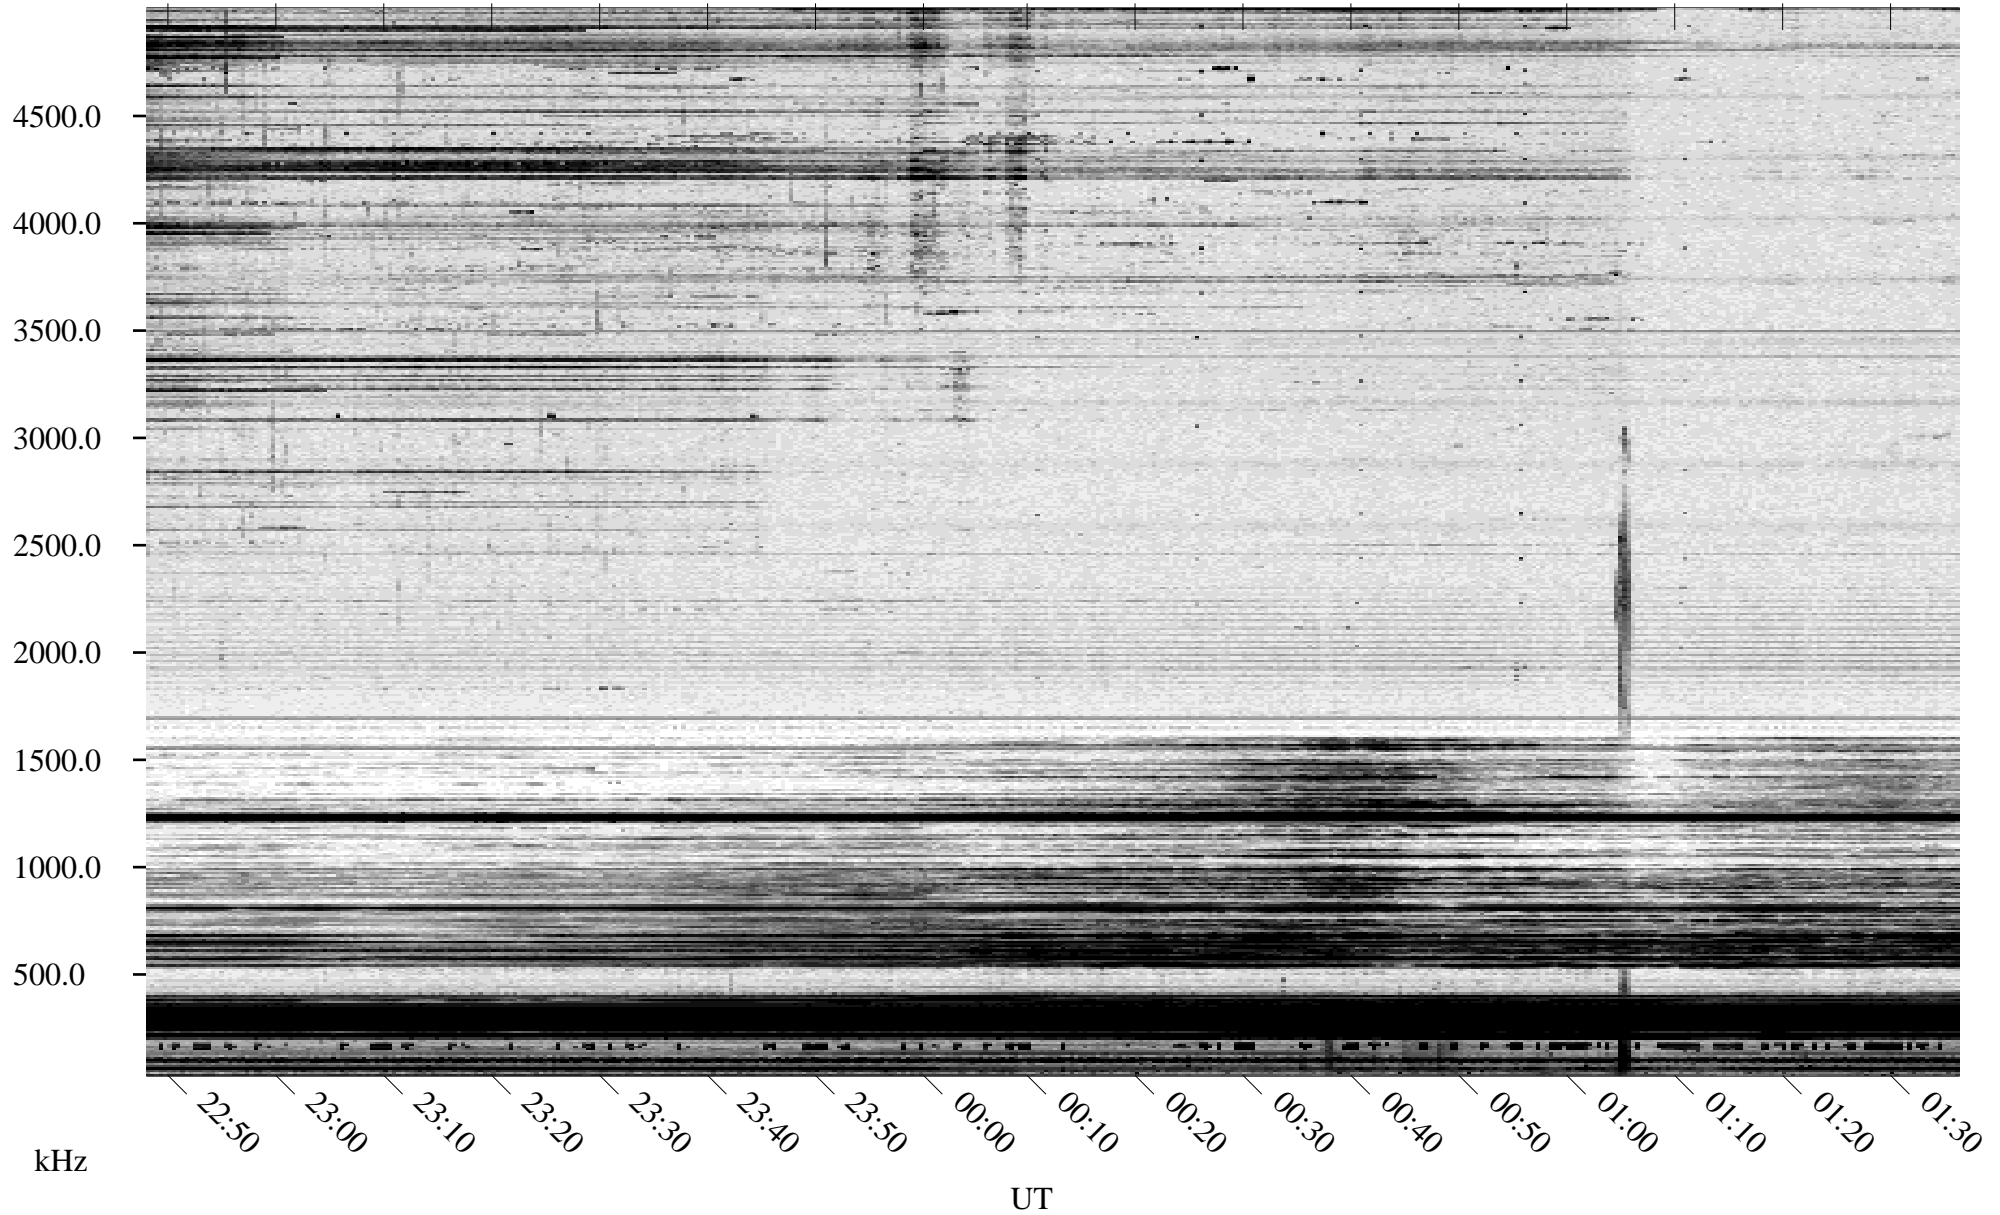

02/03/1995 Churchill, Manitoba

Linear Scale Black = 161 White = 15

ch95034l.r00m max_12

Page 1

02/03/1995 Churchill, Manitoba

Linear Scale Black = 161 White = 15

ch95034l.r00m max_12

Page 2

02/04/1995 Churchill, Manitoba

Linear Scale Black = 161 White = 15

ch95034l.r00m max_12

Page 3

02/04/1995 Churchill, Manitoba

Linear Scale Black = 161 White = 15

ch95034l.r00m max_12

Page 4

02/04/1995 Churchill, Manitoba

Linear Scale Black = 161 White = 15

ch95034l.r00m max_12

Page 5

02/04/1995 Churchill, Manitoba

Linear Scale Black = 161 White = 15

ch95034l.r00m max_12

Page 6

02/04/1995 Churchill, Manitoba

Linear Scale Black = 161 White = 15

ch95034l.r00m max_12

Page 7

02/04/1995 Churchill, Manitoba

Linear Scale Black = 161 White = 15

ch95034l.r00m max_12

Page 8