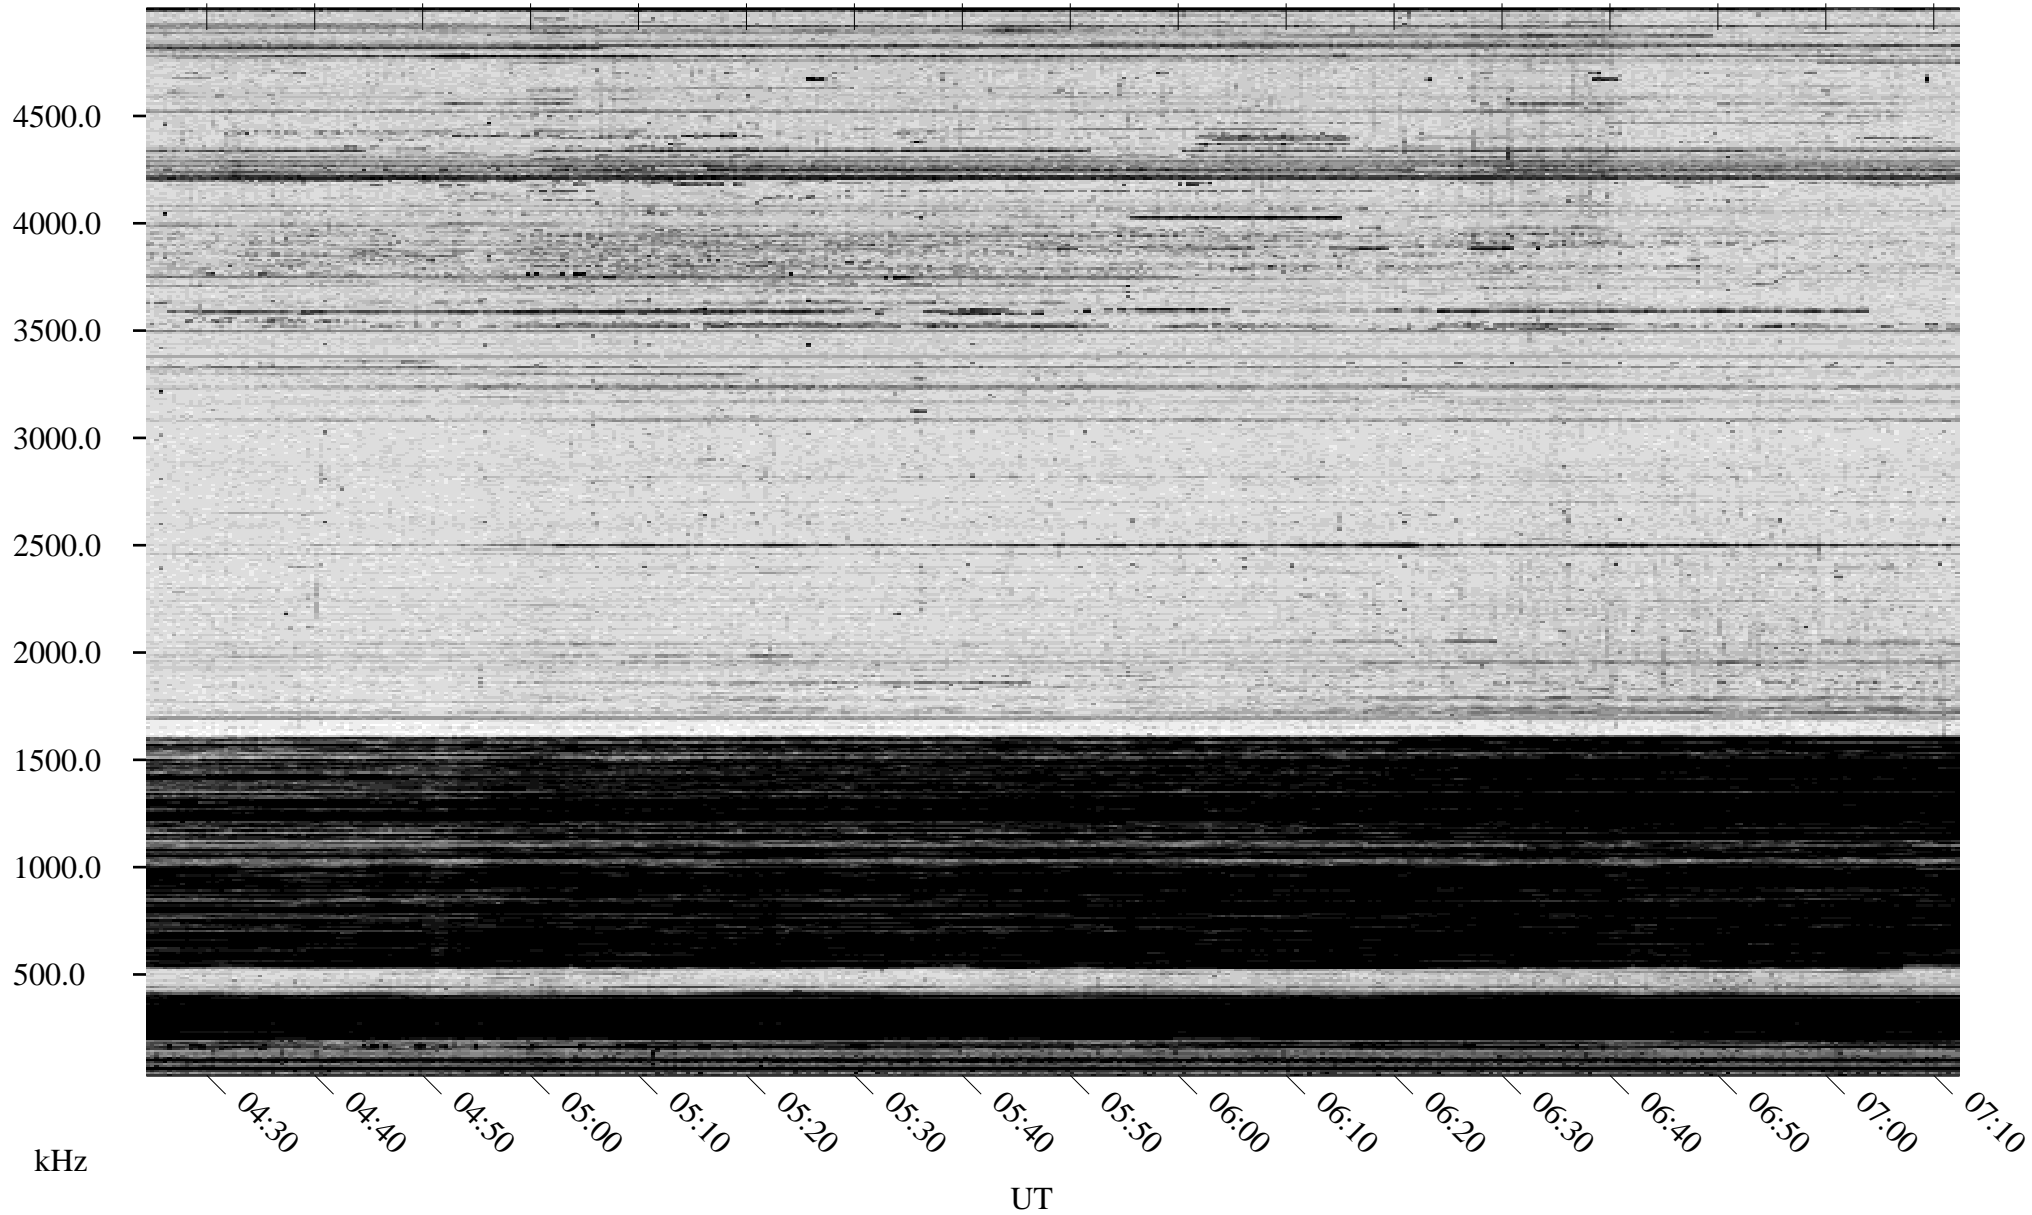

02/04/1995 Churchill, Manitoba

Linear Scale Black = 161 White = 15

ch950351.r00m max_12

Page 1

02/04/1995 Churchill, Manitoba

Linear Scale Black = 161 White = 15

ch950351.r00m max_12

Page 2

02/05/1995 Churchill, Manitoba

Linear Scale Black = 161 White = 15

ch950351.r00m max_12

Page 3

02/05/1995 Churchill, Manitoba

Linear Scale Black = 161 White = 15

ch950351.r00m max_12

Page 4

02/05/1995 Churchill, Manitoba

Linear Scale Black = 161 White = 15

ch950351.r00m max_12

Page 5

02/05/1995 Churchill, Manitoba

Linear Scale Black = 161 White = 15

ch950351.r00m max_12

Page 6

02/05/1995 Churchill, Manitoba

Linear Scale Black = 161 White = 15

ch950351.r00m max_12

Page 7

02/05/1995 Churchill, Manitoba

Linear Scale Black = 161 White = 15

ch950351.r00m max_12