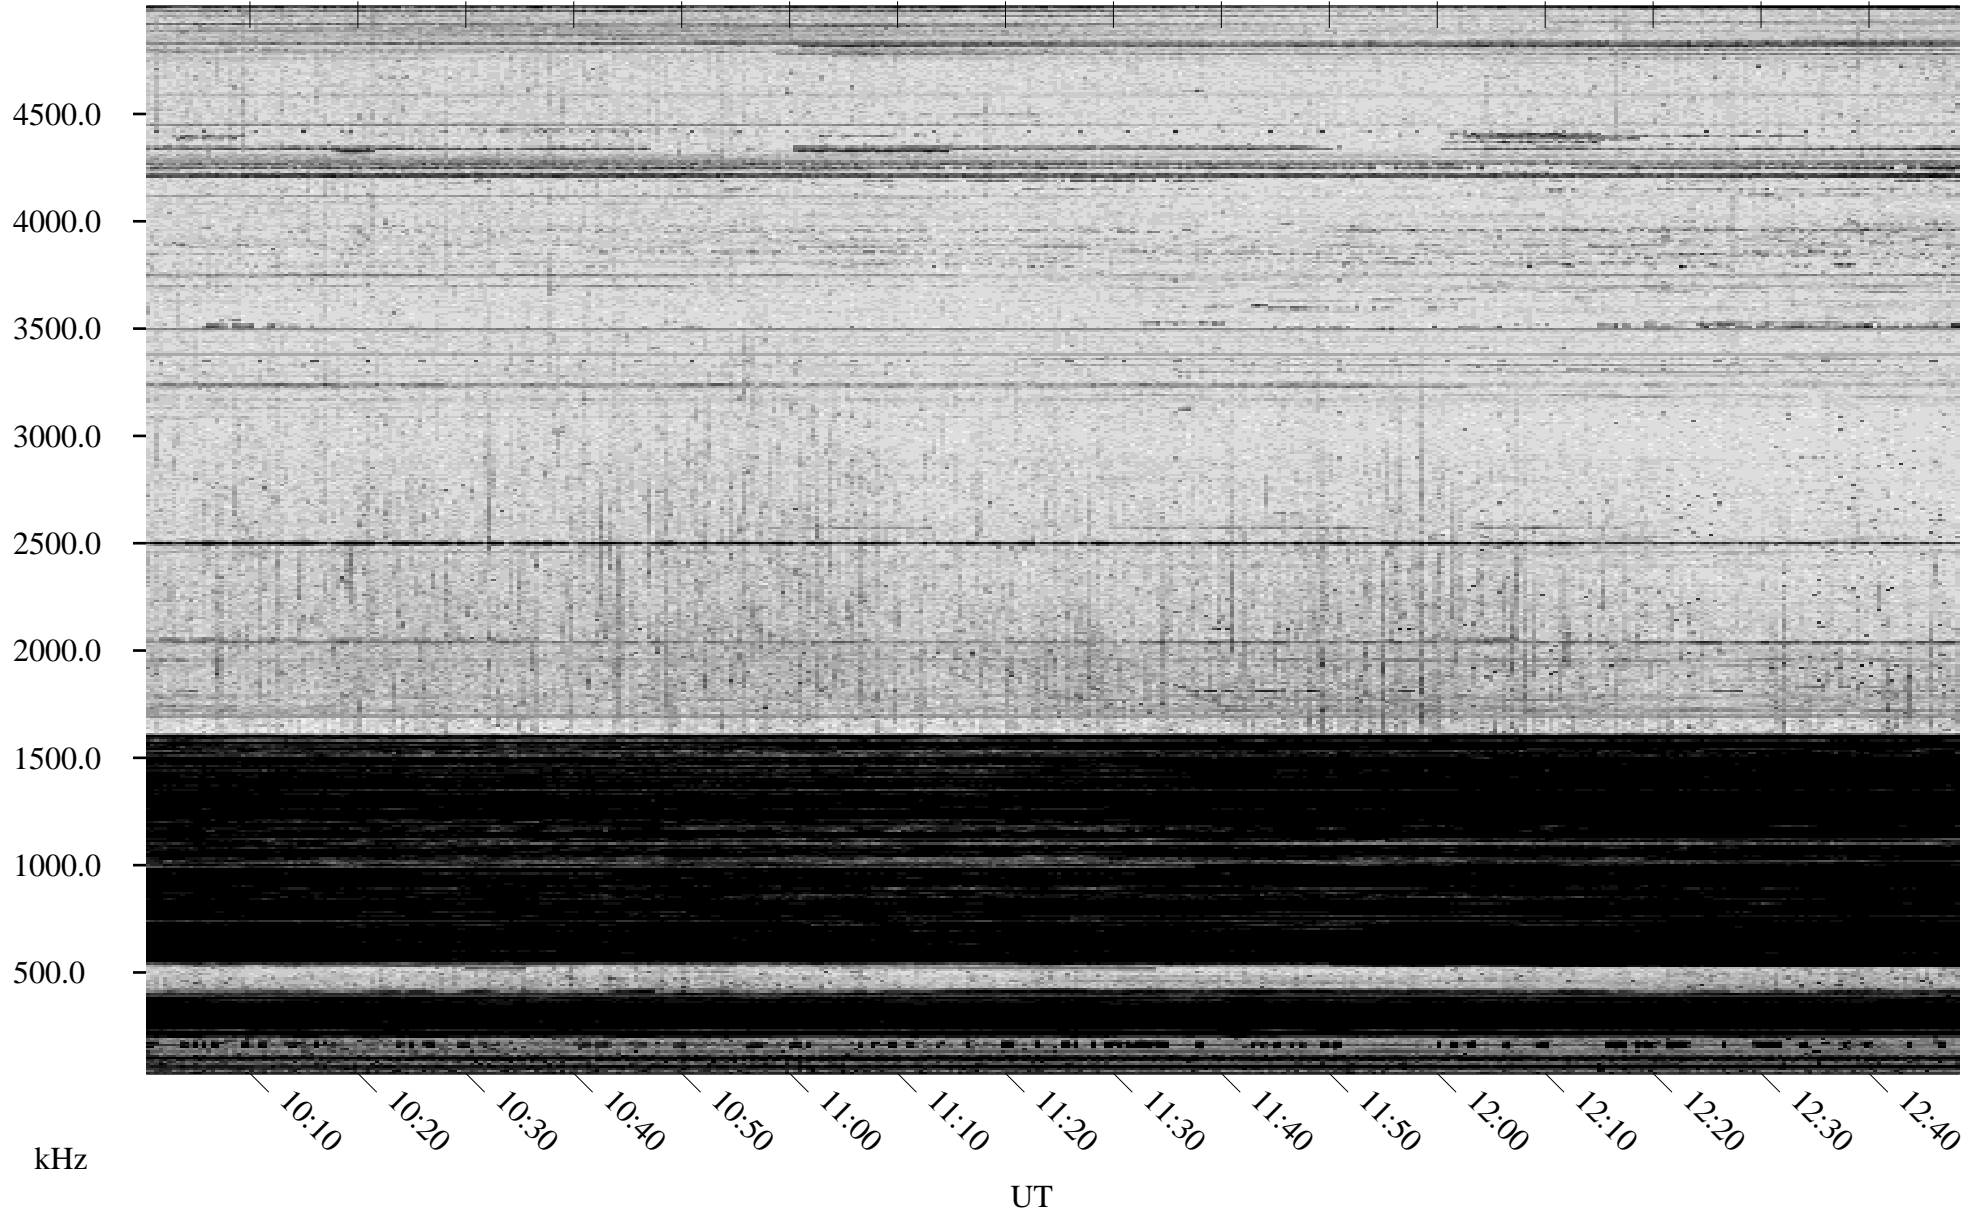

02/04/1995 Churchill, Manitoba

Linear Scale Black = 161 White = 15

ch950351.r00m max_12

Page 1

02/04/1995 Churchill, Manitoba

Linear Scale Black = 161 White = 15

ch950351.r00m max_12

Page 2

02/05/1995 Churchill, Manitoba

Linear Scale Black = 161 White = 15

ch950351.r00m max_12

Page 3

02/05/1995 Churchill, Manitoba

Linear Scale Black = 161 White = 15

ch950351.r00m max_12

Page 4

02/05/1995 Churchill, Manitoba

Linear Scale Black = 161 White = 15

ch950351.r00m max_12

Page 5

02/05/1995 Churchill, Manitoba

Linear Scale Black = 161 White = 15

ch950351.r00m max_12

Page 6

02/05/1995 Churchill, Manitoba

Linear Scale Black = 161 White = 15

ch950351.r00m max_12

Page 7

02/05/1995 Churchill, Manitoba

Linear Scale Black = 161 White = 15

ch950351.r00m max_12