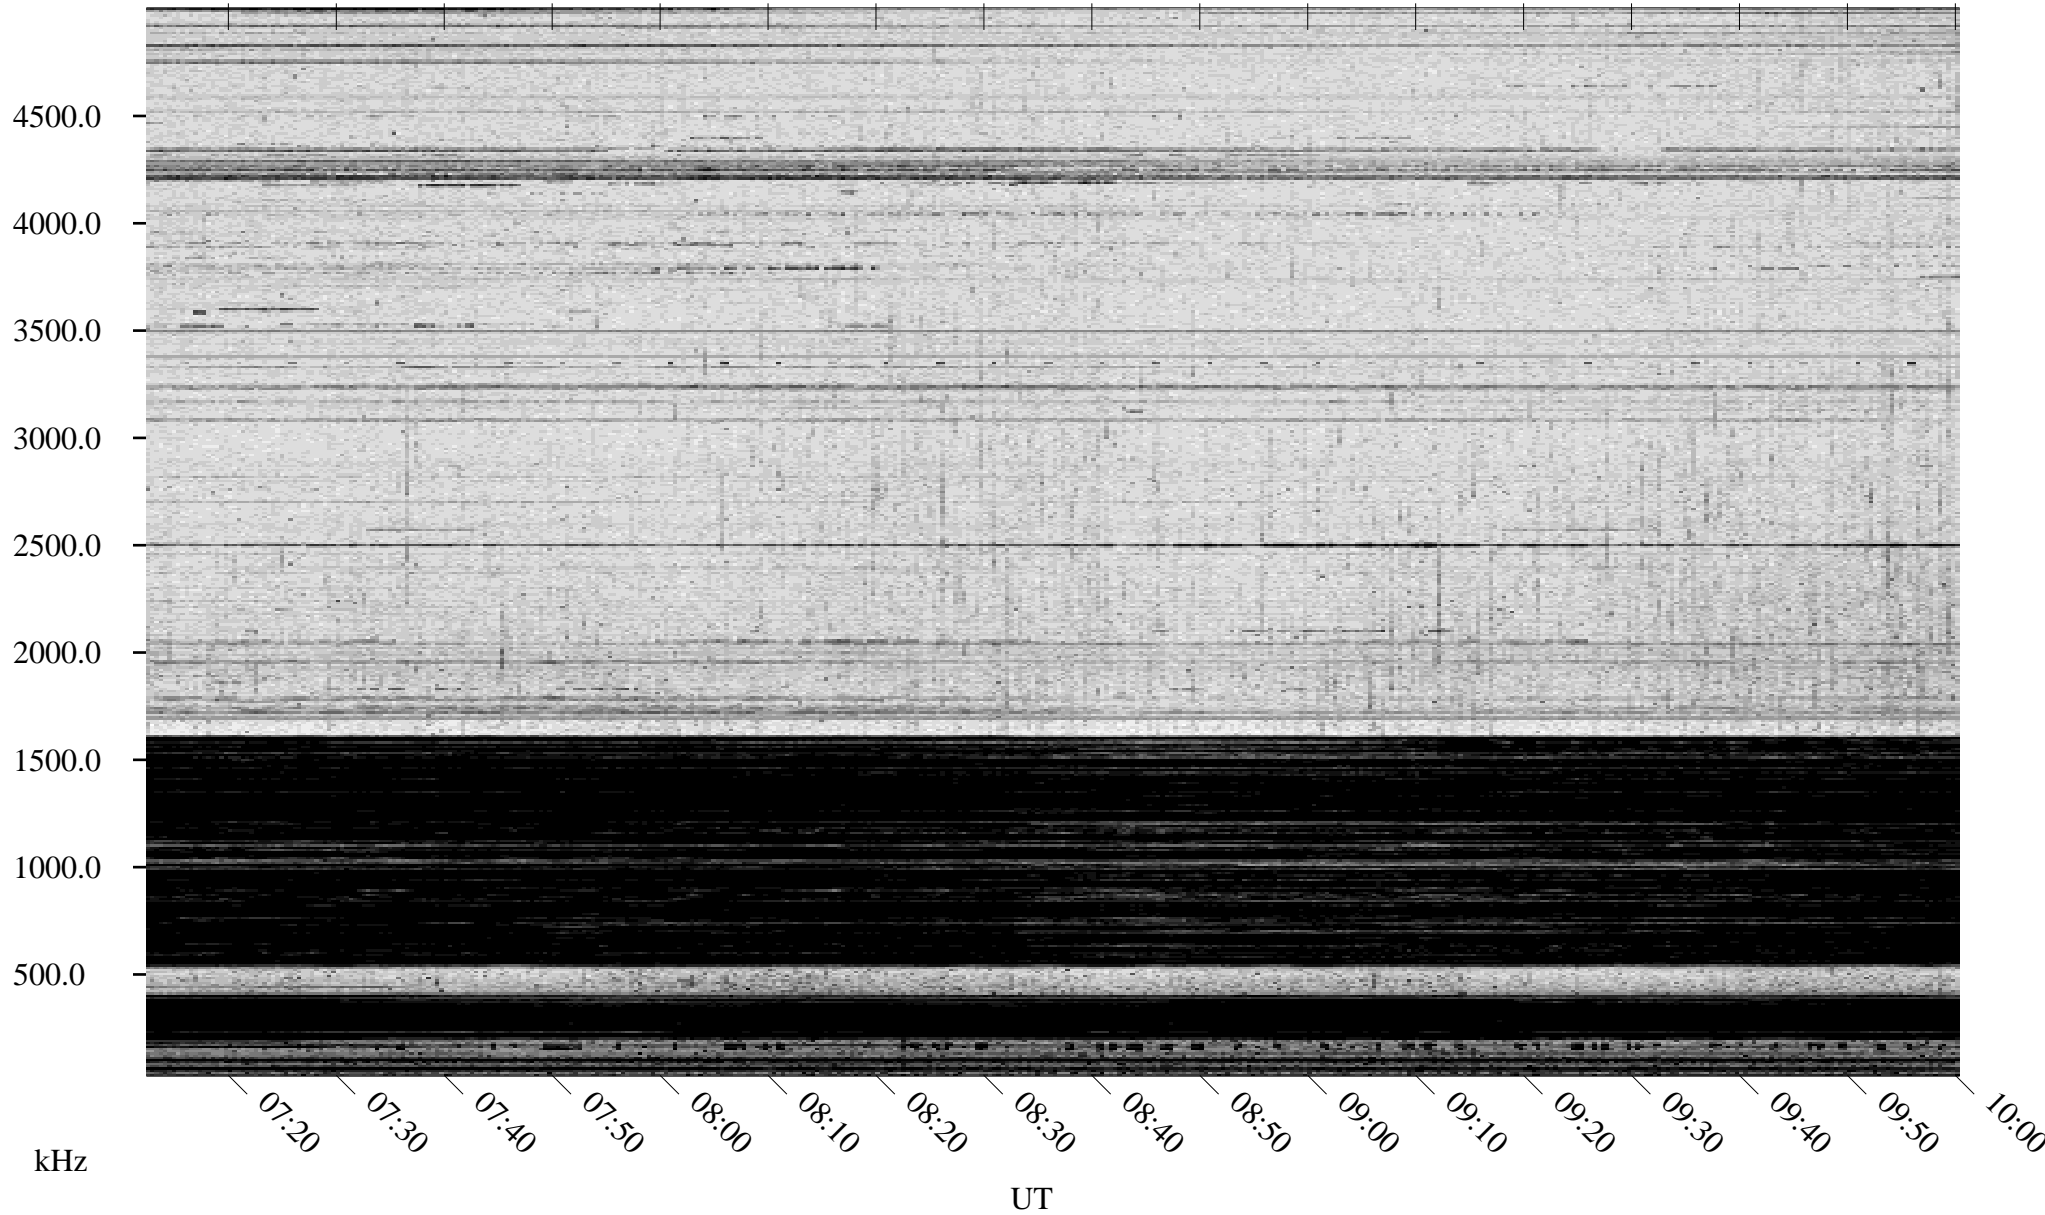

02/04/1995 Churchill, Manitoba

Linear Scale Black = 161 White = 15

ch950351.r00m max_12

Page 1

02/04/1995 Churchill, Manitoba

Linear Scale Black = 161 White = 15

ch950351.r00m max_12

Page 2

02/05/1995 Churchill, Manitoba

Linear Scale Black = 161 White = 15

ch950351.r00m max_12

Page 3

02/05/1995 Churchill, Manitoba

Linear Scale Black = 161 White = 15

ch950351.r00m max_12

Page 4

02/05/1995 Churchill, Manitoba

Linear Scale Black = 161 White = 15

ch950351.r00m max_12

Page 5

02/05/1995 Churchill, Manitoba

Linear Scale Black = 161 White = 15

ch950351.r00m max_12

Page 6

02/05/1995 Churchill, Manitoba

Linear Scale Black = 161 White = 15

ch950351.r00m max_12

Page 7

02/05/1995 Churchill, Manitoba

Linear Scale Black = 161 White = 15

ch950351.r00m max_12