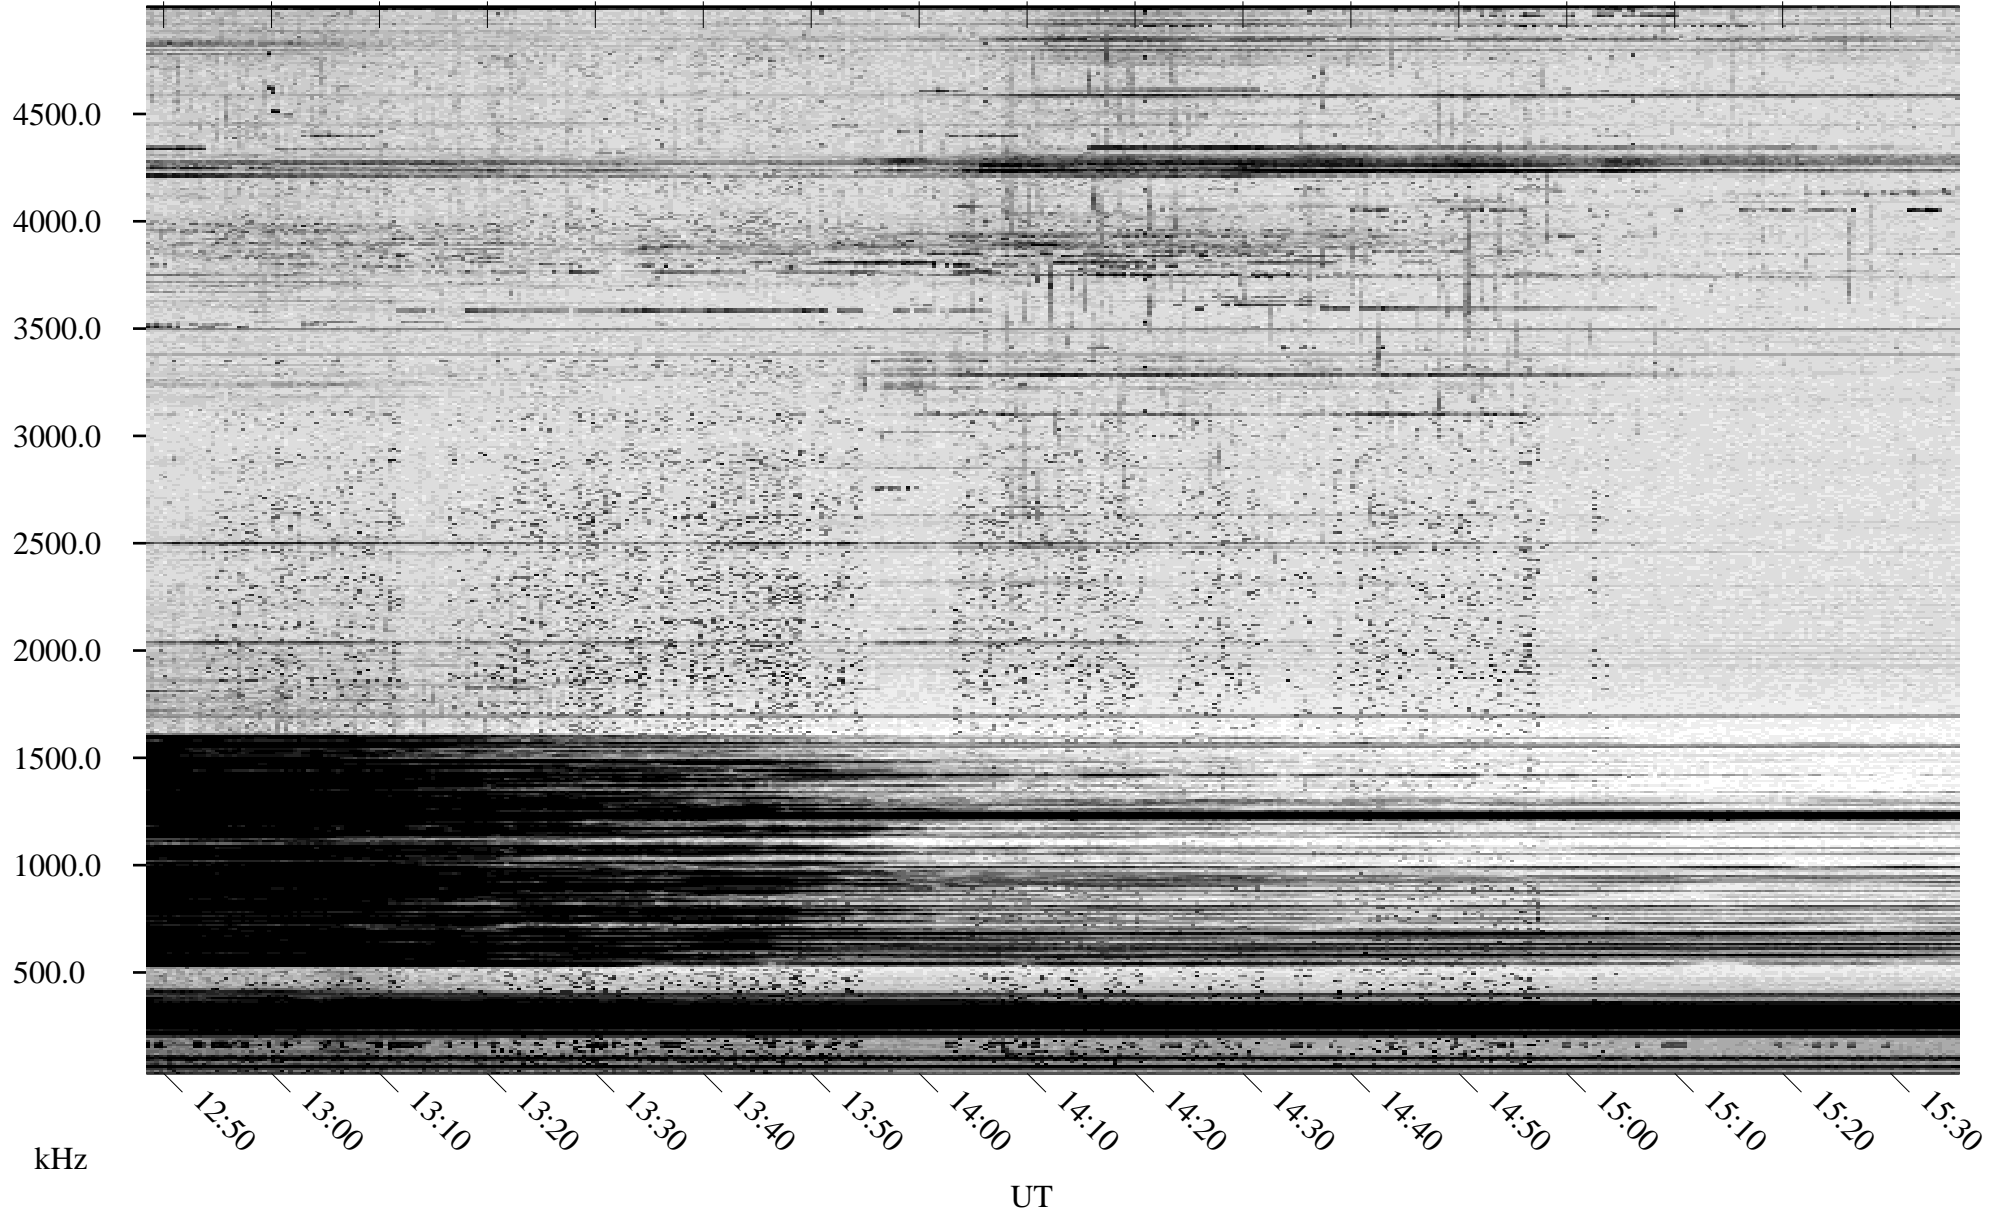

02/04/1995 Churchill, Manitoba

Linear Scale Black = 161 White = 15

ch950351.r00m max_12

Page 1

02/04/1995 Churchill, Manitoba

Linear Scale Black = 161 White = 15

ch950351.r00m max_12

Page 2

02/05/1995 Churchill, Manitoba

Linear Scale Black = 161 White = 15

ch950351.r00m max_12

Page 3

02/05/1995 Churchill, Manitoba

Linear Scale Black = 161 White = 15

ch950351.r00m max_12

Page 4

02/05/1995 Churchill, Manitoba

Linear Scale Black = 161 White = 15

ch950351.r00m max_12

Page 5

02/05/1995 Churchill, Manitoba

Linear Scale Black = 161 White = 15

ch950351.r00m max_12

Page 6

02/05/1995 Churchill, Manitoba

Linear Scale Black = 161 White = 15

ch950351.r00m max_12

Page 7

02/05/1995 Churchill, Manitoba

Linear Scale Black = 161 White = 15

ch950351.r00m max_12