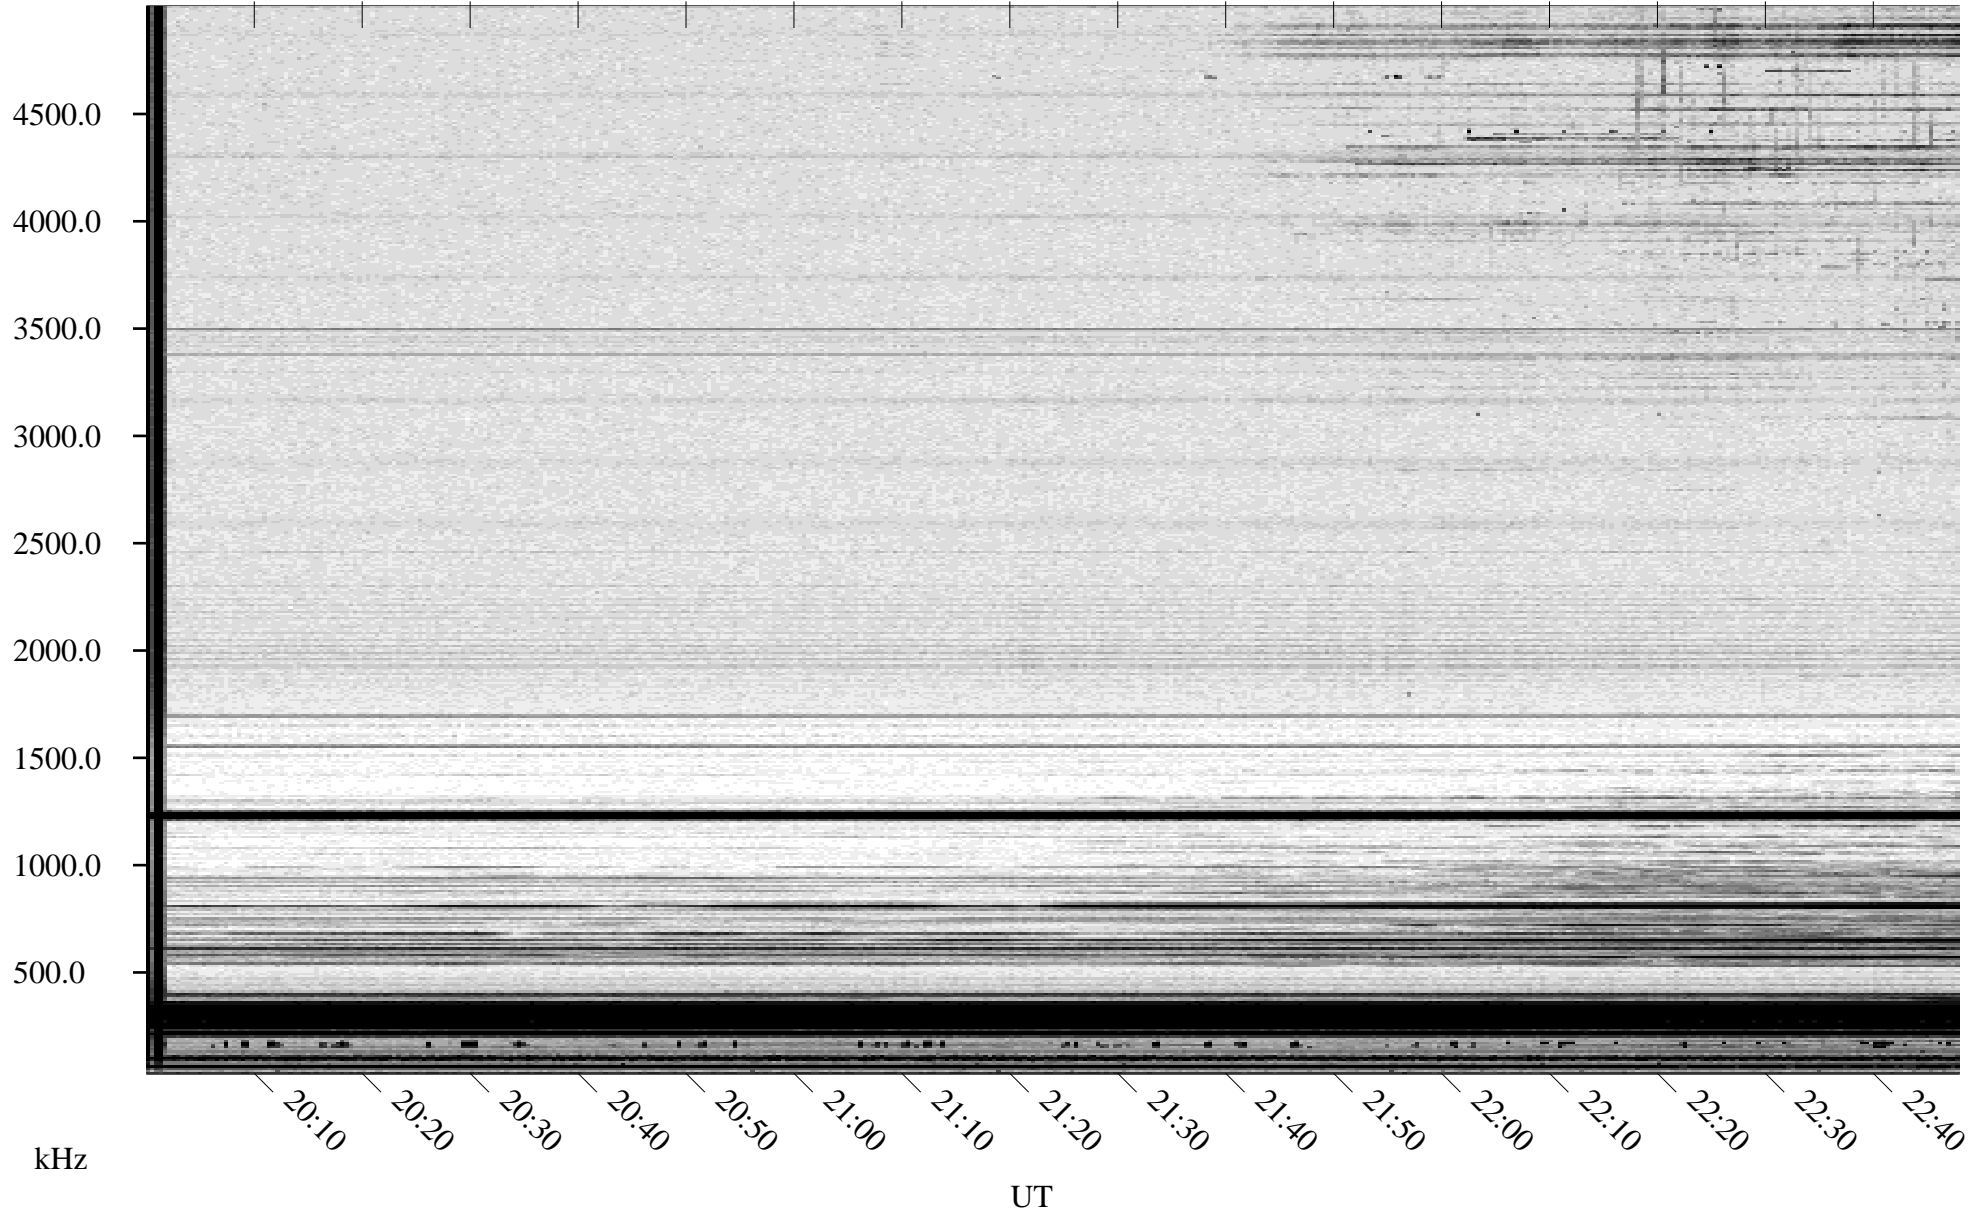

02/04/1995 Churchill, Manitoba

Linear Scale Black = 161 White = 15

ch950351.r00m max_12

Page 1

02/04/1995 Churchill, Manitoba

Linear Scale Black = 161 White = 15

ch950351.r00m max_12

Page 2

02/05/1995 Churchill, Manitoba

Linear Scale Black = 161 White = 15

ch950351.r00m max_12

Page 3

02/05/1995 Churchill, Manitoba

Linear Scale Black = 161 White = 15

ch950351.r00m max_12

Page 4

02/05/1995 Churchill, Manitoba

Linear Scale Black = 161 White = 15

ch950351.r00m max_12

Page 5

02/05/1995 Churchill, Manitoba

Linear Scale Black = 161 White = 15

ch950351.r00m max_12

Page 6

02/05/1995 Churchill, Manitoba

Linear Scale Black = 161 White = 15

ch950351.r00m max_12

Page 7

02/05/1995 Churchill, Manitoba

Linear Scale Black = 161 White = 15

ch950351.r00m max_12