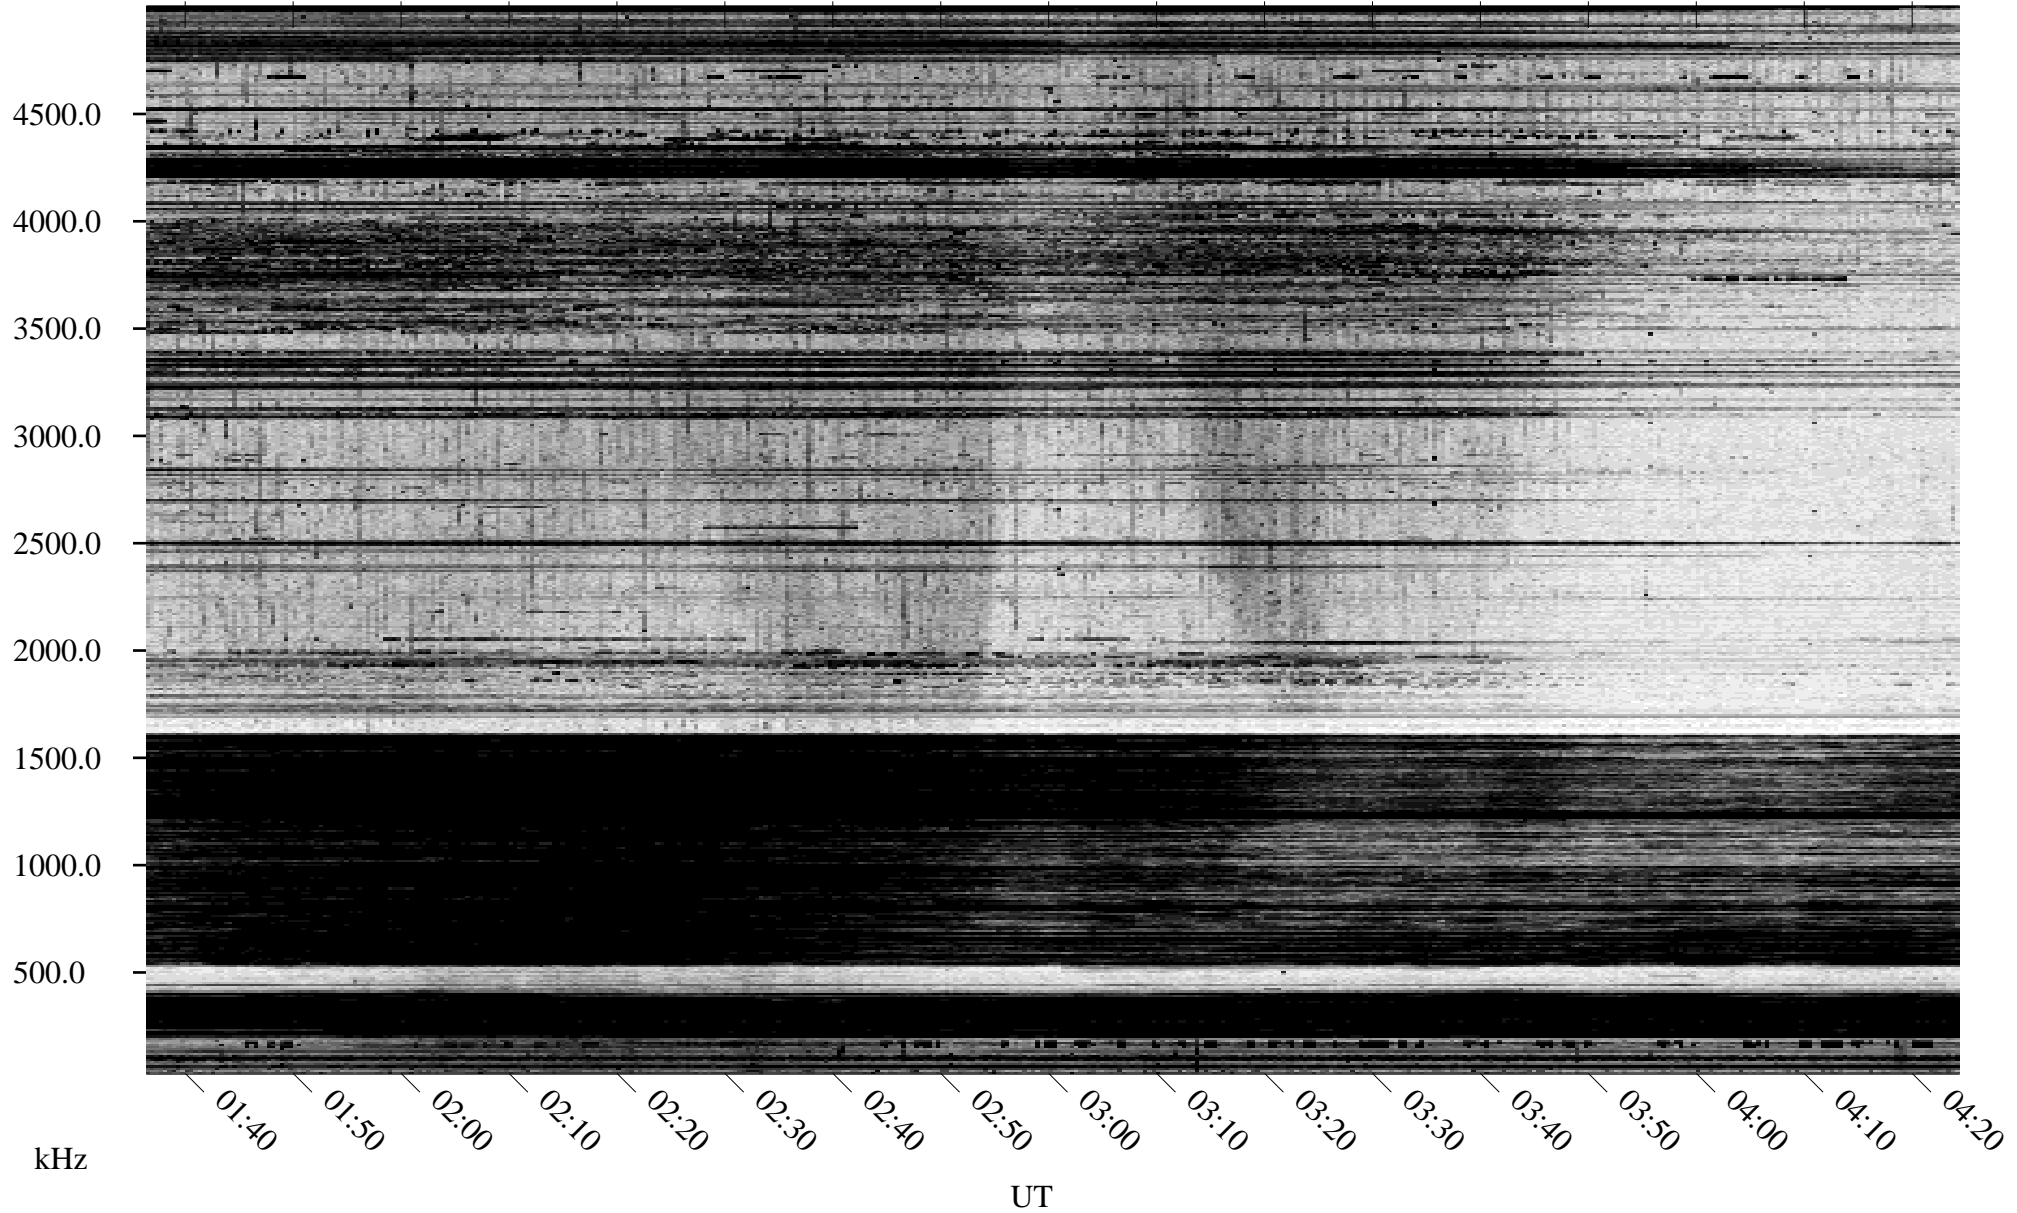

02/05/1995 Churchill, Manitoba

Linear Scale Black = 161 White = 15

ch95036l.r00m max_12

Page 1

02/05/1995 Churchill, Manitoba

Linear Scale Black = 161 White = 15

ch95036l.r00m max_12

Page 2

02/06/1995 Churchill, Manitoba

Linear Scale Black = 161 White = 15

ch95036l.r00m max_12

Page 3

02/06/1995 Churchill, Manitoba

Linear Scale Black = 161 White = 15

ch95036l.r00m max_12

Page 4

02/06/1995 Churchill, Manitoba

Linear Scale Black = 161 White = 15

ch95036l.r00m max_12

Page 5

02/06/1995 Churchill, Manitoba

Linear Scale Black = 161 White = 15

ch95036l.r00m max_12

Page 6

02/06/1995 Churchill, Manitoba

Linear Scale Black = 161 White = 15

ch95036l.r00m max_12

Page 7

02/06/1995 Churchill, Manitoba

Linear Scale Black = 161 White = 15

ch95036l.r00m max_12