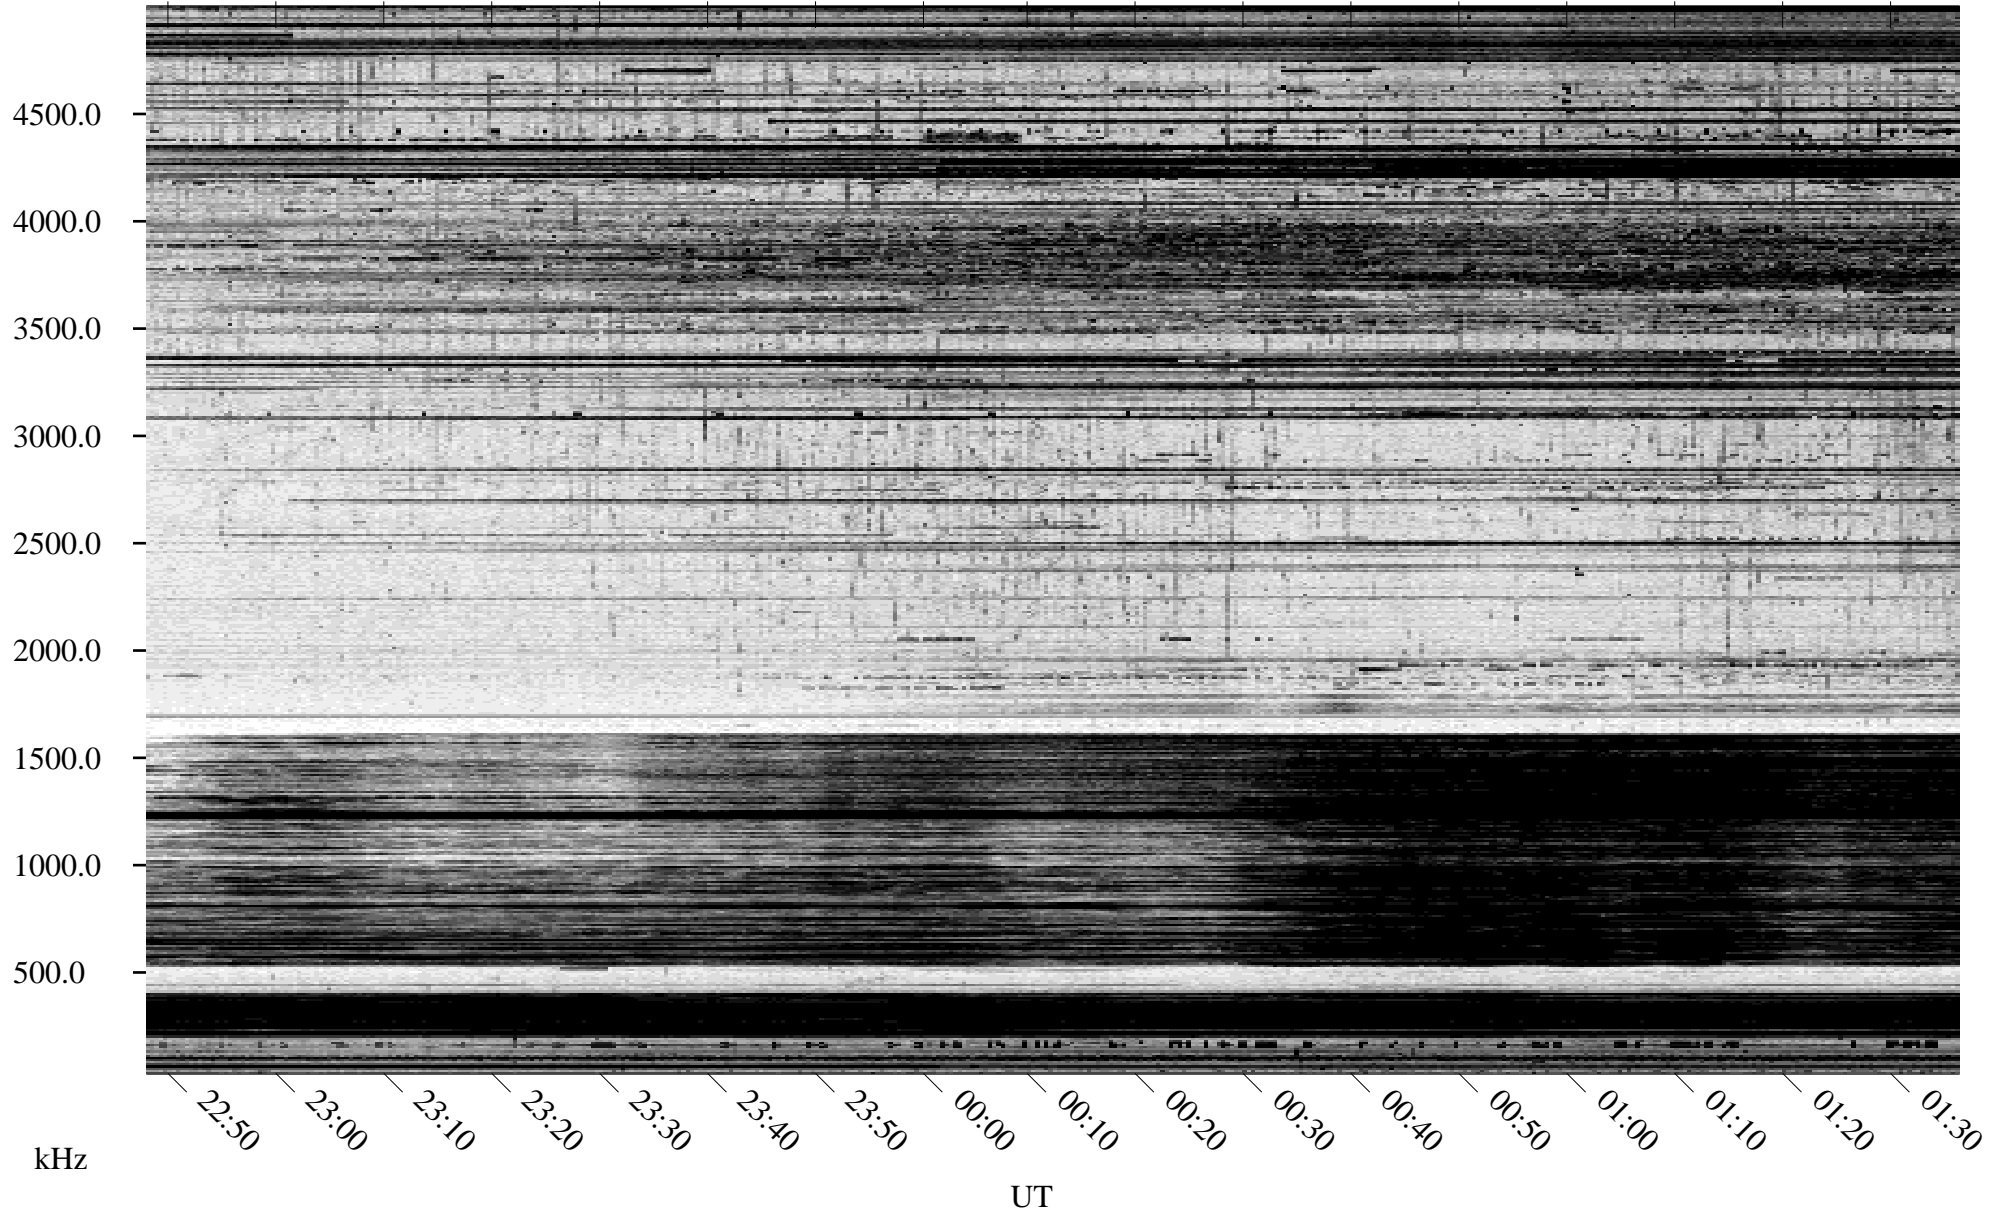

02/05/1995 Churchill, Manitoba

Linear Scale Black = 161 White = 15

ch95036l.r00m max_12

Page 1

02/05/1995 Churchill, Manitoba

Linear Scale Black = 161 White = 15

ch95036l.r00m max_12

Page 2

02/06/1995 Churchill, Manitoba

Linear Scale Black = 161 White = 15

ch95036l.r00m max_12

Page 3

02/06/1995 Churchill, Manitoba

Linear Scale Black = 161 White = 15

ch95036l.r00m max_12

Page 4

02/06/1995 Churchill, Manitoba

Linear Scale Black = 161 White = 15

ch95036l.r00m max_12

Page 5

02/06/1995 Churchill, Manitoba

Linear Scale Black = 161 White = 15

ch95036l.r00m max_12

Page 6

02/06/1995 Churchill, Manitoba

Linear Scale Black = 161 White = 15

ch95036l.r00m max_12

Page 7

02/06/1995 Churchill, Manitoba

Linear Scale Black = 161 White = 15

ch95036l.r00m max_12