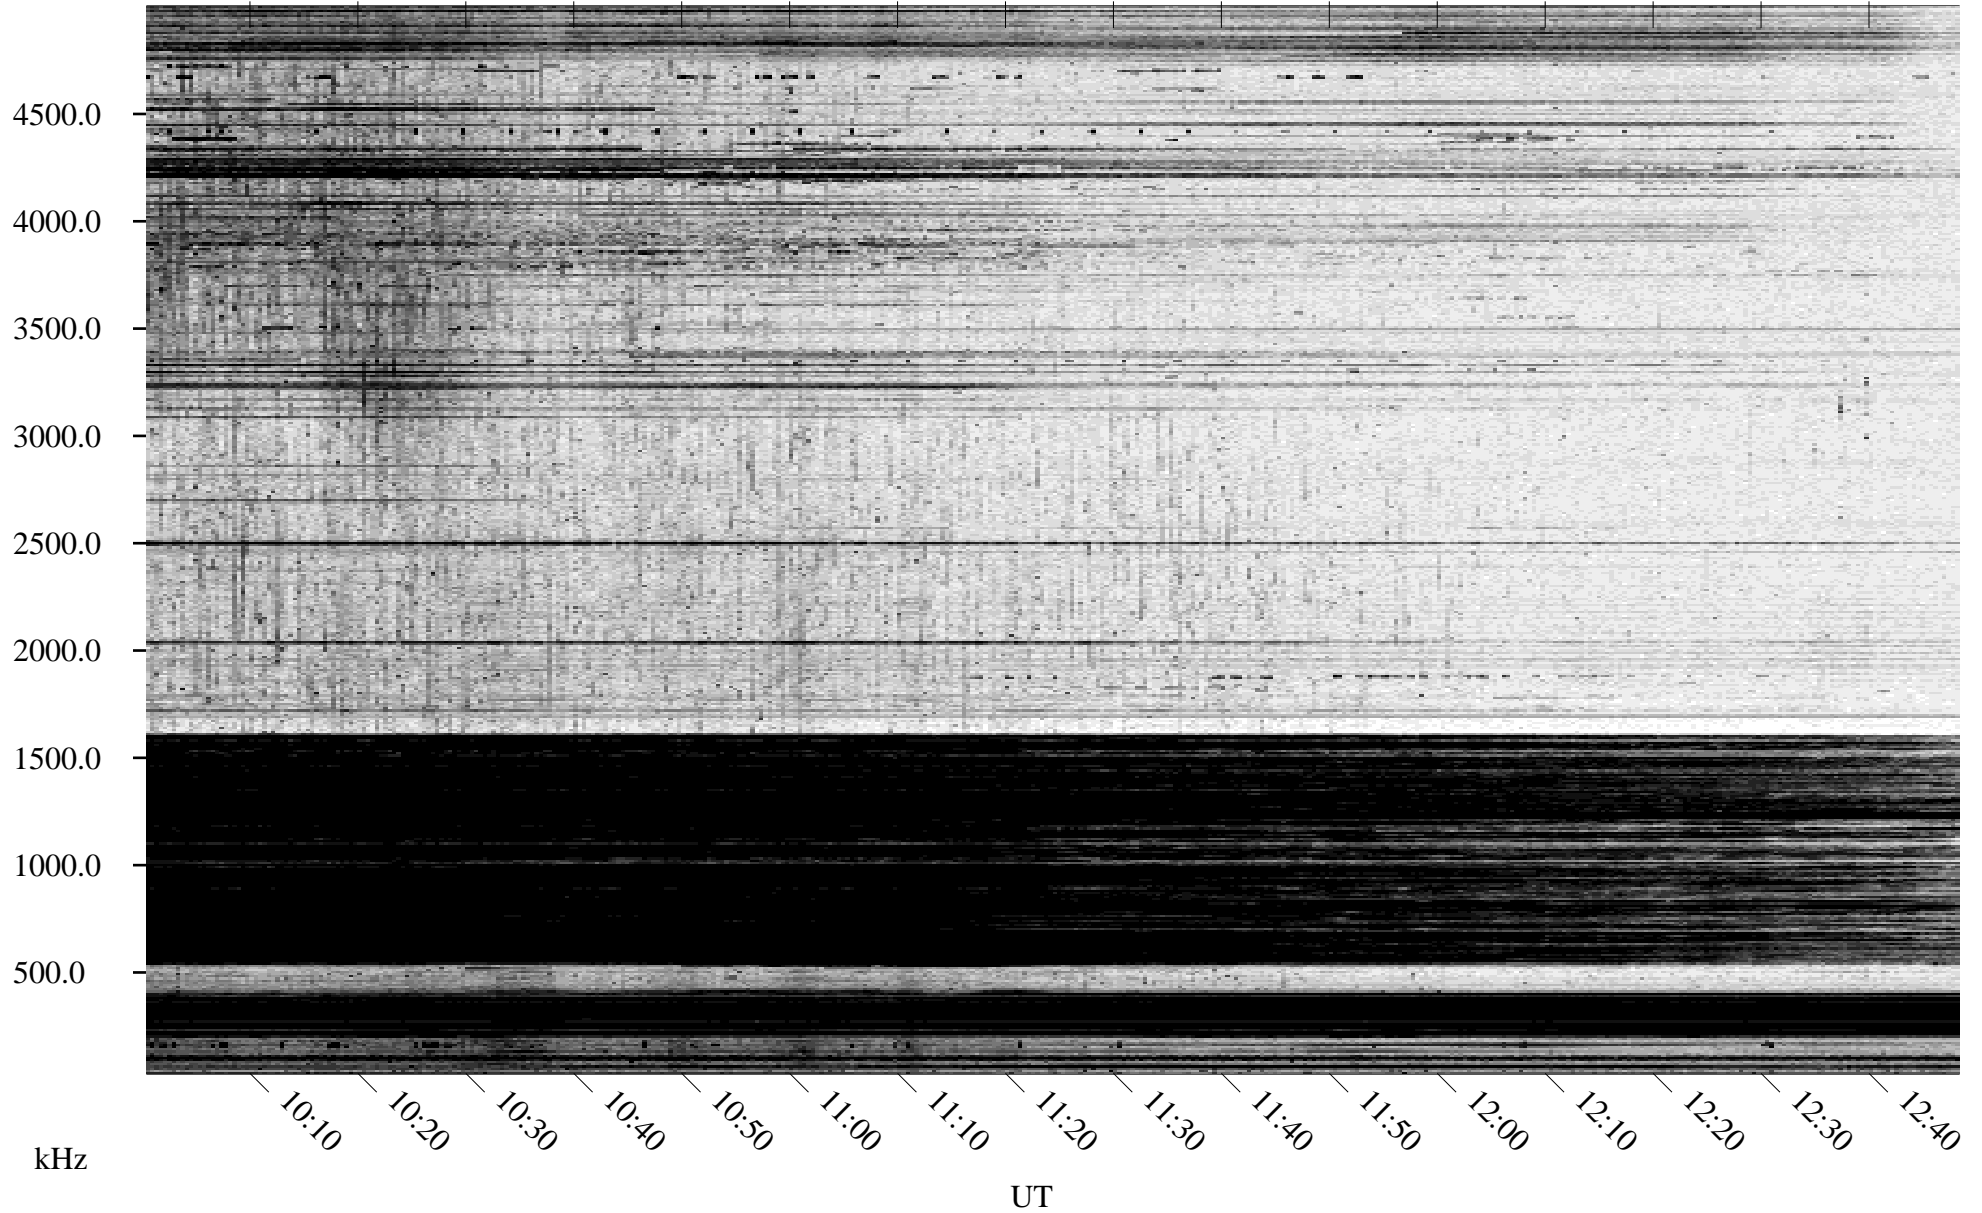

02/05/1995 Churchill, Manitoba

Linear Scale Black = 161 White = 15

ch95036l.r00m max_12

Page 1

02/05/1995 Churchill, Manitoba

Linear Scale Black = 161 White = 15

ch95036l.r00m max_12

Page 2

02/06/1995 Churchill, Manitoba

Linear Scale Black = 161 White = 15

ch95036l.r00m max_12

Page 3

02/06/1995 Churchill, Manitoba

Linear Scale Black = 161 White = 15

ch95036l.r00m max_12

Page 4

02/06/1995 Churchill, Manitoba

Linear Scale Black = 161 White = 15

ch95036l.r00m max_12

Page 5

02/06/1995 Churchill, Manitoba

Linear Scale Black = 161 White = 15

ch95036l.r00m max_12

Page 6

02/06/1995 Churchill, Manitoba

Linear Scale Black = 161 White = 15

ch95036l.r00m max_12

Page 7

02/06/1995 Churchill, Manitoba

Linear Scale Black = 161 White = 15

ch95036l.r00m max_12