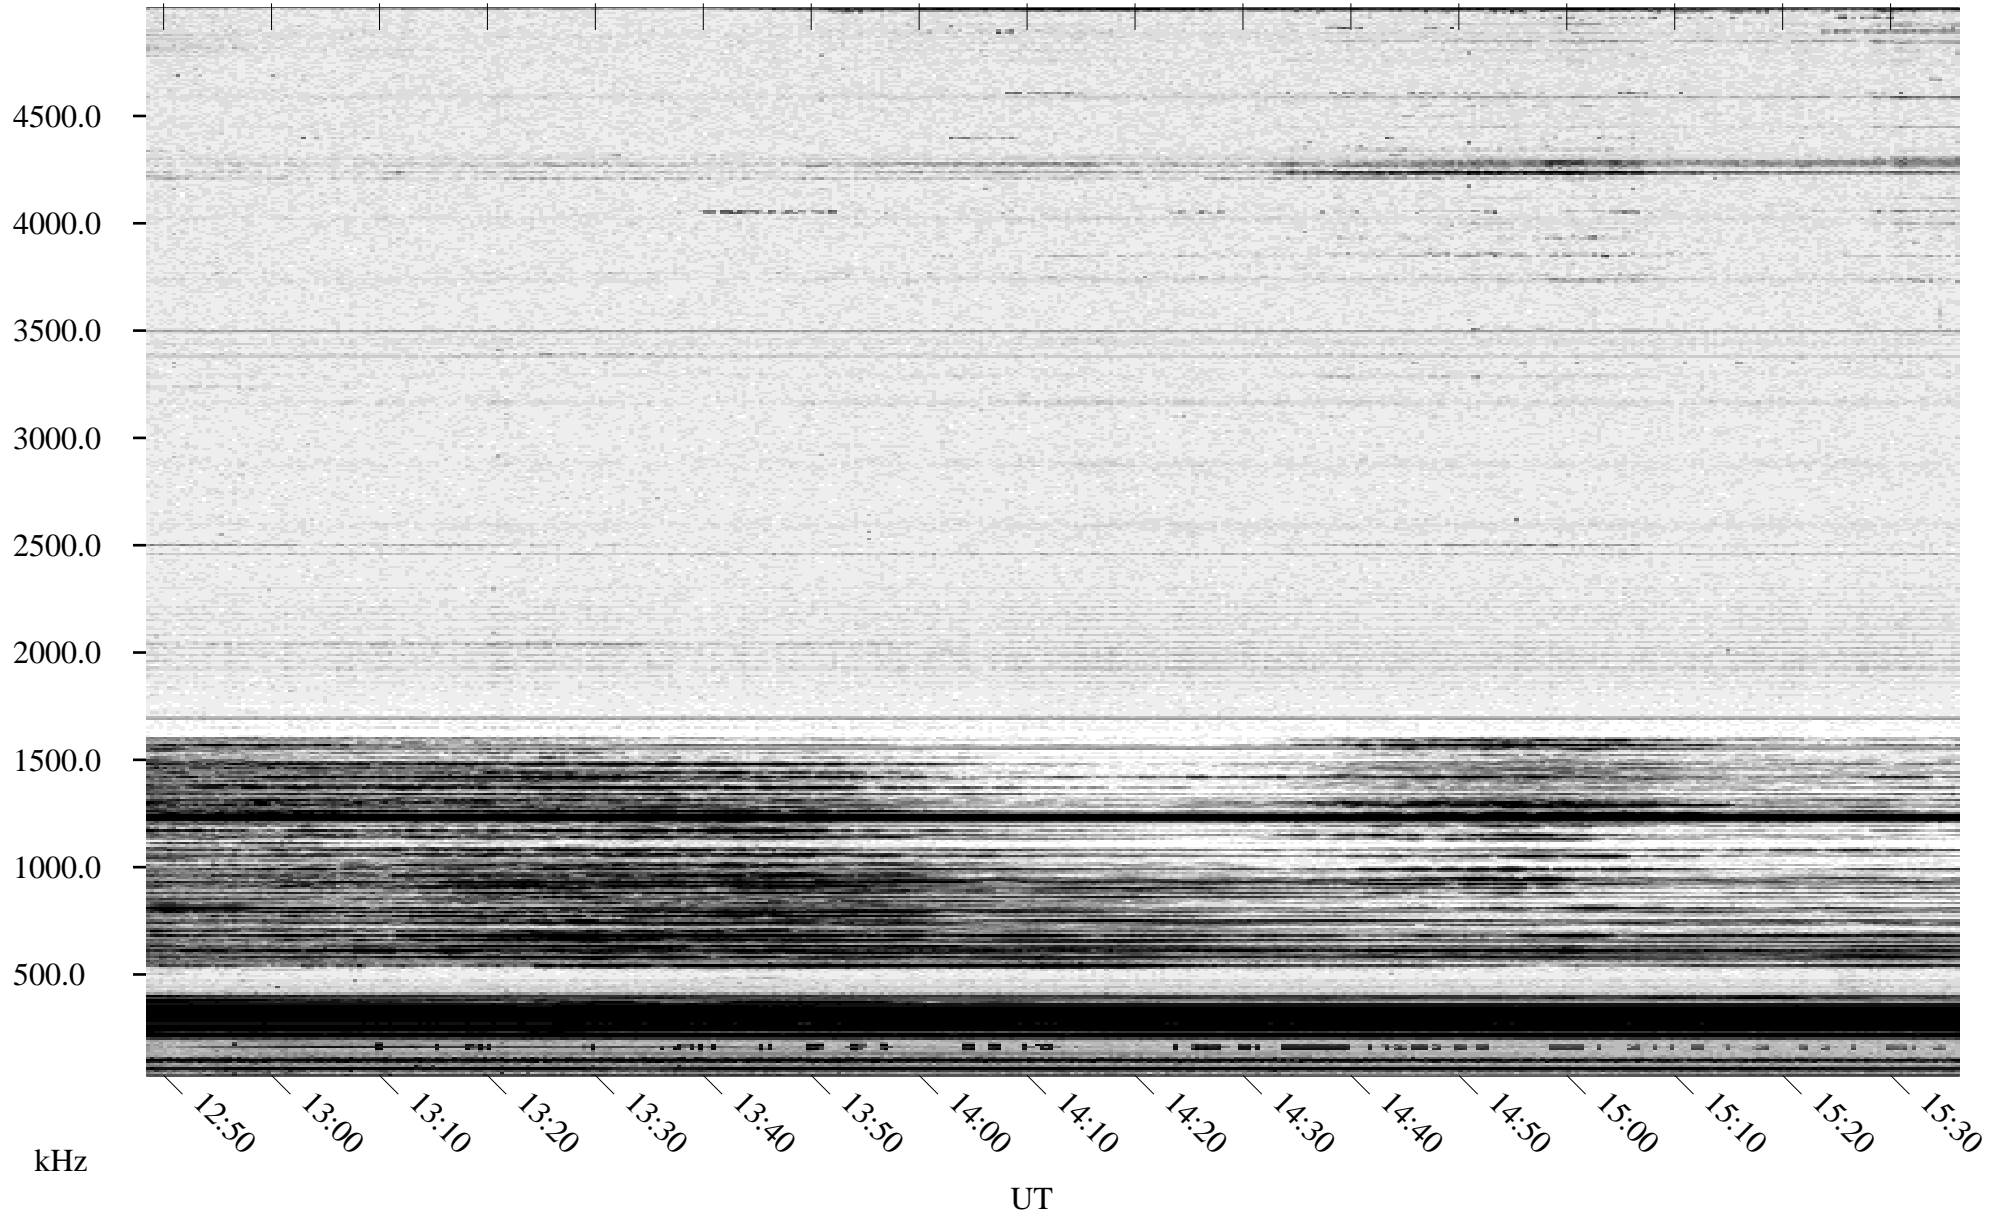

02/05/1995 Churchill, Manitoba

Linear Scale Black = 161 White = 15

ch95036l.r00m max_12

Page 1

02/05/1995 Churchill, Manitoba

Linear Scale Black = 161 White = 15

ch95036l.r00m max_12

Page 2

02/06/1995 Churchill, Manitoba

Linear Scale Black = 161 White = 15

ch95036l.r00m max_12

Page 3

02/06/1995 Churchill, Manitoba

Linear Scale Black = 161 White = 15

ch95036l.r00m max_12

Page 4

02/06/1995 Churchill, Manitoba

Linear Scale Black = 161 White = 15

ch95036l.r00m max_12

Page 5

02/06/1995 Churchill, Manitoba

Linear Scale Black = 161 White = 15

ch95036l.r00m max_12

Page 6

02/06/1995 Churchill, Manitoba

Linear Scale Black = 161 White = 15

ch95036l.r00m max_12

Page 7

02/06/1995 Churchill, Manitoba

Linear Scale Black = 161 White = 15

ch95036l.r00m max_12