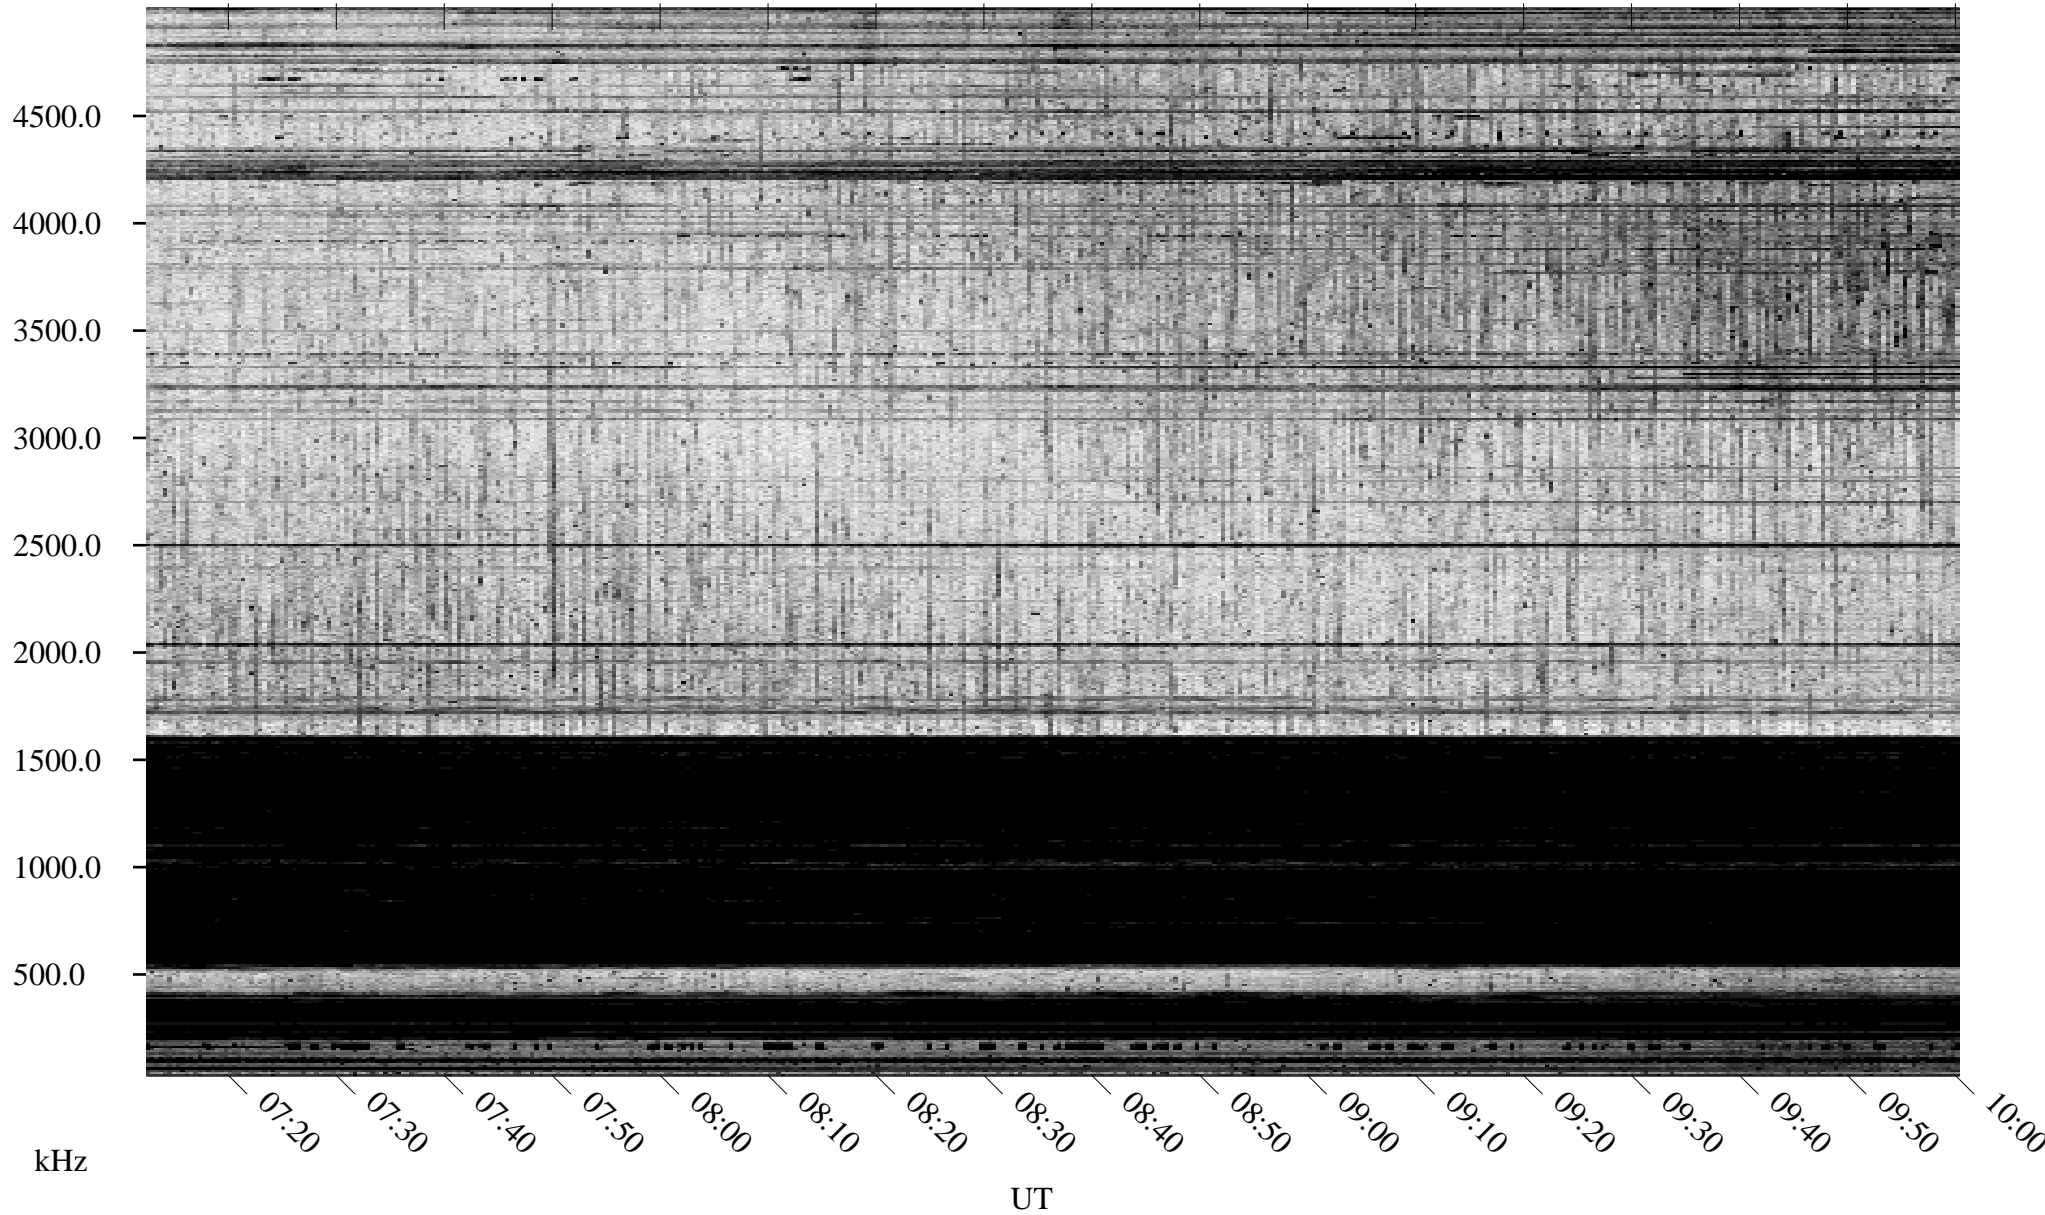

02/05/1995 Churchill, Manitoba

Linear Scale Black = 161 White = 15

ch95036l.r00m max_12

Page 1

02/05/1995 Churchill, Manitoba

Linear Scale Black = 161 White = 15

ch95036l.r00m max_12

Page 2

02/06/1995 Churchill, Manitoba

Linear Scale Black = 161 White = 15

ch95036l.r00m max_12

Page 3

02/06/1995 Churchill, Manitoba

Linear Scale Black = 161 White = 15

ch95036l.r00m max_12

Page 4

02/06/1995 Churchill, Manitoba

Linear Scale Black = 161 White = 15

ch95036l.r00m max_12

Page 5

02/06/1995 Churchill, Manitoba

Linear Scale Black = 161 White = 15

ch95036l.r00m max_12

Page 6

02/06/1995 Churchill, Manitoba

Linear Scale Black = 161 White = 15

ch95036l.r00m max_12

Page 7

02/06/1995 Churchill, Manitoba

Linear Scale Black = 161 White = 15

ch95036l.r00m max_12