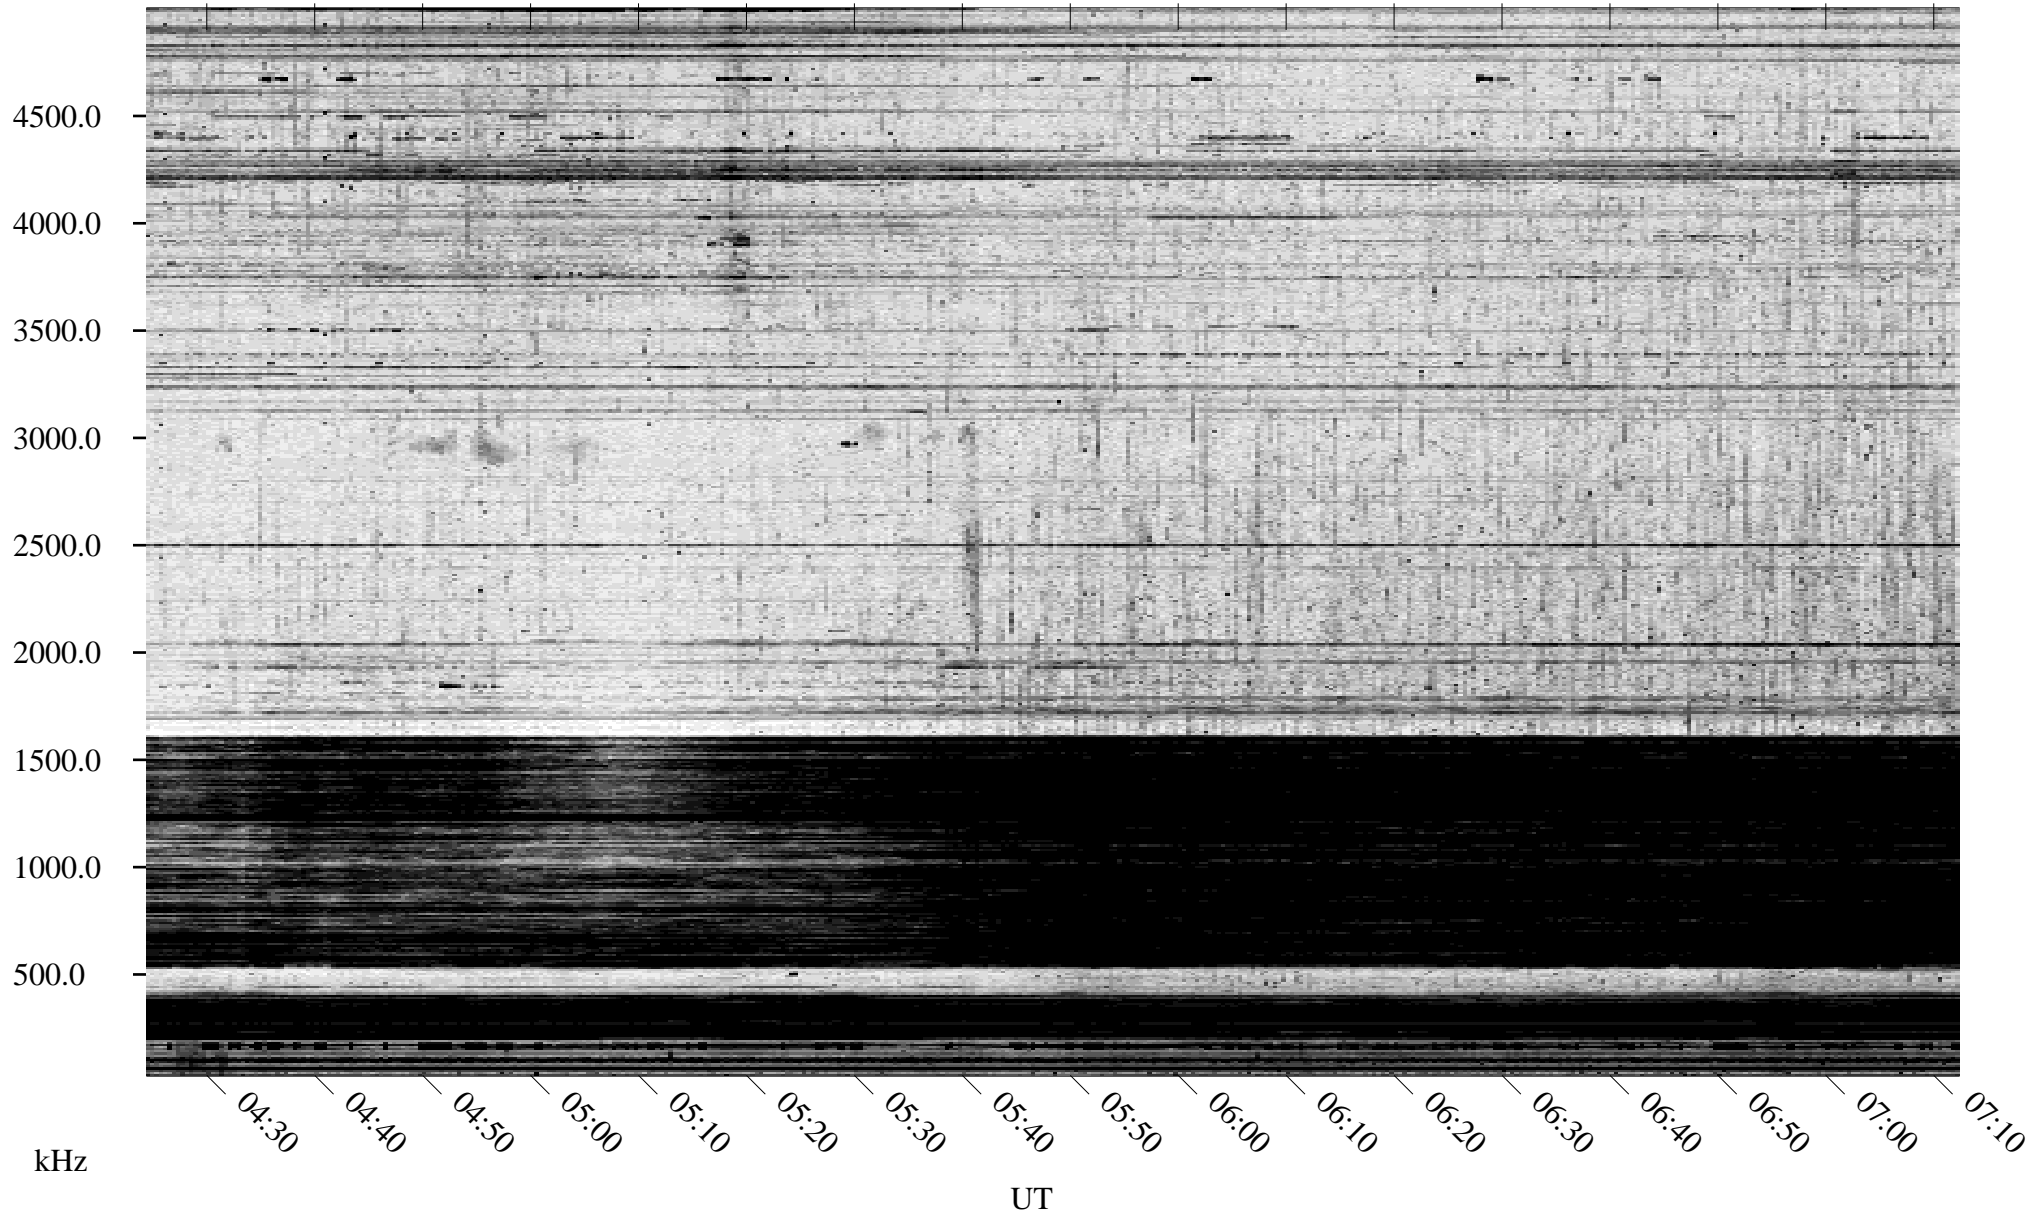

02/05/1995 Churchill, Manitoba

Linear Scale Black = 161 White = 15

ch95036l.r00m max_12

Page 1

02/05/1995 Churchill, Manitoba

Linear Scale Black = 161 White = 15

ch95036l.r00m max_12

Page 2

02/06/1995 Churchill, Manitoba

Linear Scale Black = 161 White = 15

ch95036l.r00m max_12

Page 3

02/06/1995 Churchill, Manitoba

Linear Scale Black = 161 White = 15

ch95036l.r00m max_12

Page 4

02/06/1995 Churchill, Manitoba

Linear Scale Black = 161 White = 15

ch95036l.r00m max_12

Page 5

02/06/1995 Churchill, Manitoba

Linear Scale Black = 161 White = 15

ch95036l.r00m max_12

Page 6

02/06/1995 Churchill, Manitoba

Linear Scale Black = 161 White = 15

ch95036l.r00m max_12

Page 7

02/06/1995 Churchill, Manitoba

Linear Scale Black = 161 White = 15

ch95036l.r00m max_12