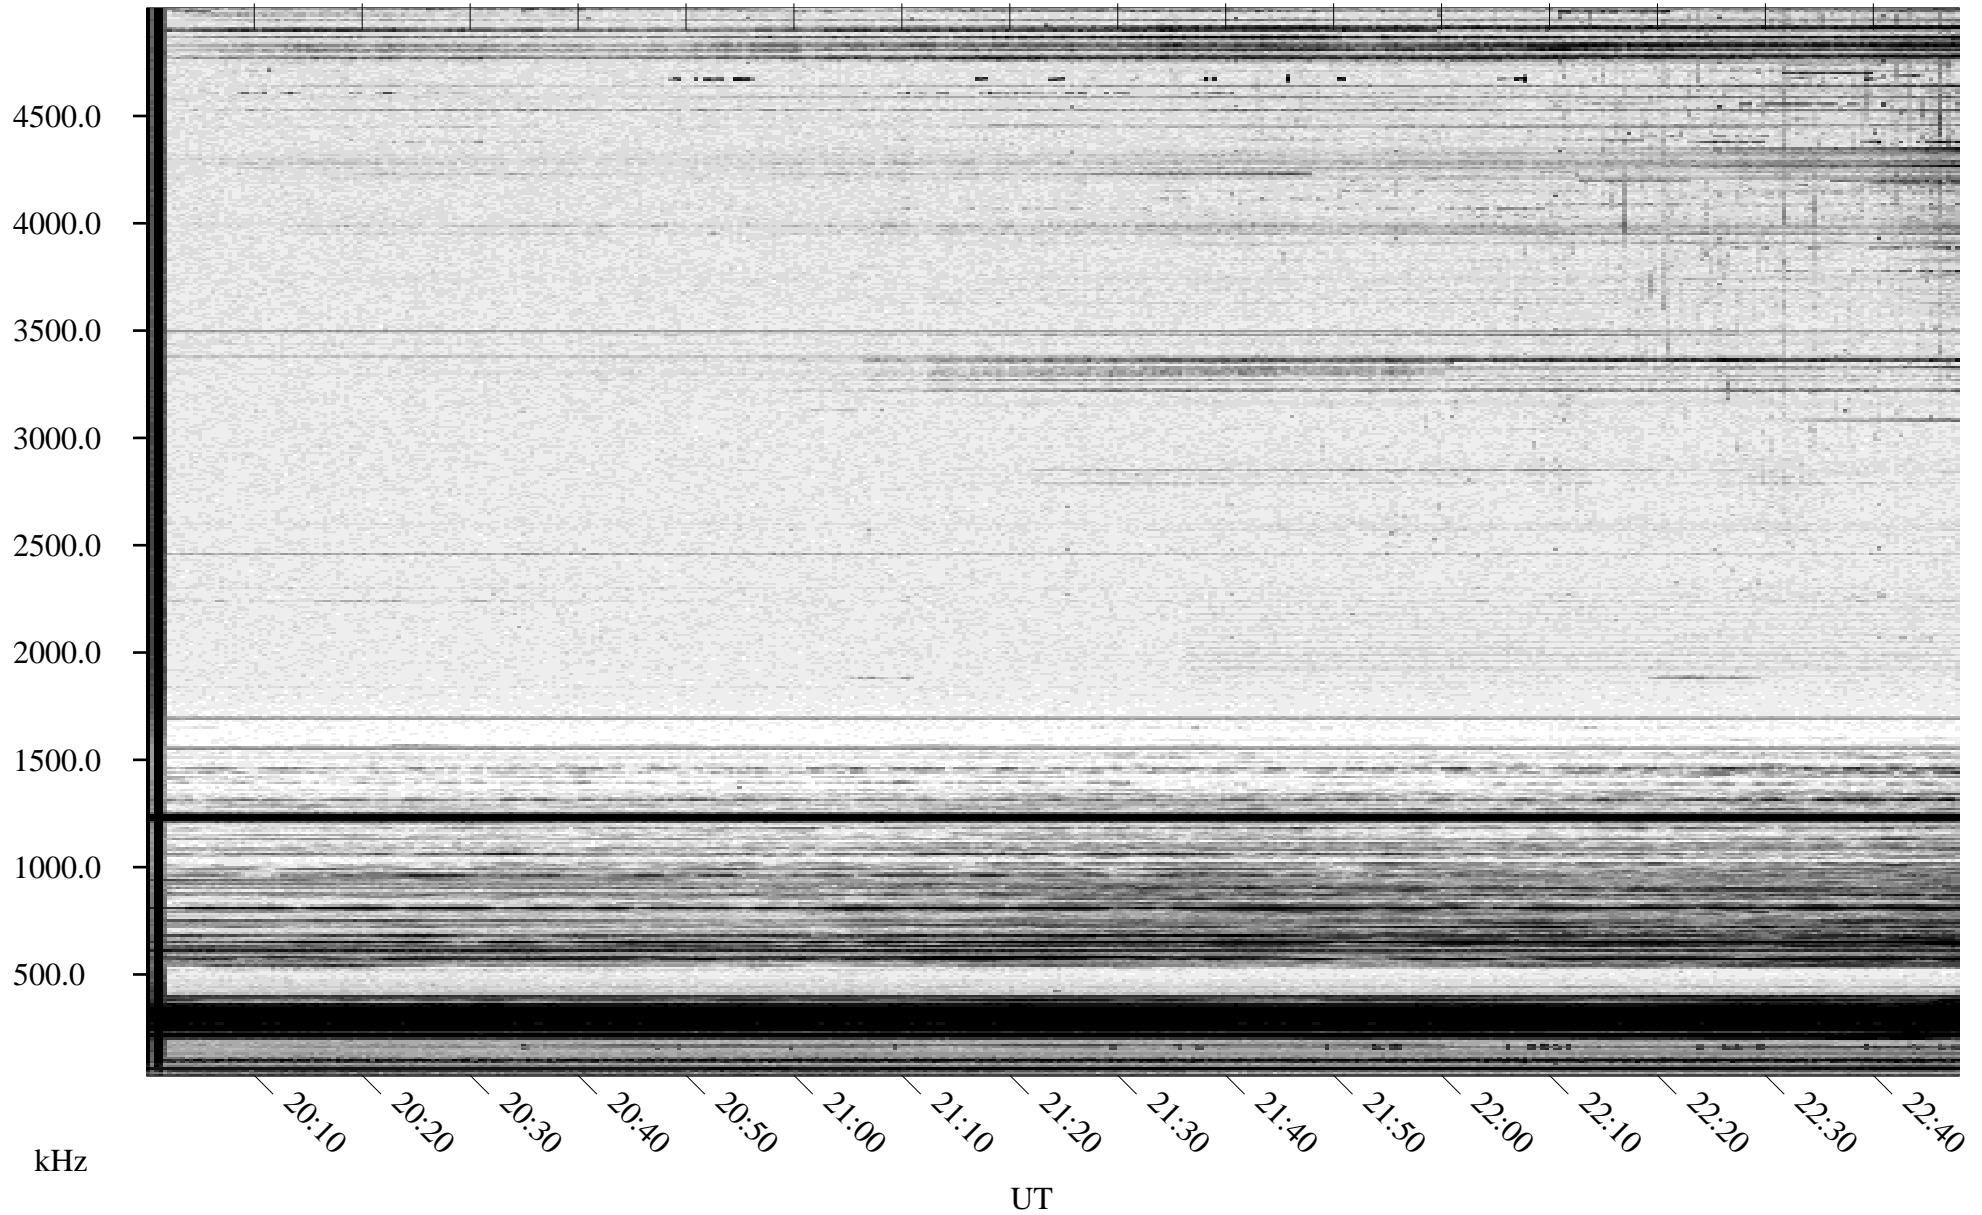

02/05/1995 Churchill, Manitoba

Linear Scale Black = 161 White = 15

ch95036l.r00m max_12

Page 1

02/05/1995 Churchill, Manitoba

Linear Scale Black = 161 White = 15

ch95036l.r00m max_12

Page 2

02/06/1995 Churchill, Manitoba

Linear Scale Black = 161 White = 15

ch95036l.r00m max_12

Page 3

02/06/1995 Churchill, Manitoba

Linear Scale Black = 161 White = 15

ch95036l.r00m max_12

Page 4

02/06/1995 Churchill, Manitoba

Linear Scale Black = 161 White = 15

ch95036l.r00m max_12

Page 5

02/06/1995 Churchill, Manitoba

Linear Scale Black = 161 White = 15

ch95036l.r00m max_12

Page 6

02/06/1995 Churchill, Manitoba

Linear Scale Black = 161 White = 15

ch95036l.r00m max_12

Page 7

02/06/1995 Churchill, Manitoba

Linear Scale Black = 161 White = 15

ch95036l.r00m max_12