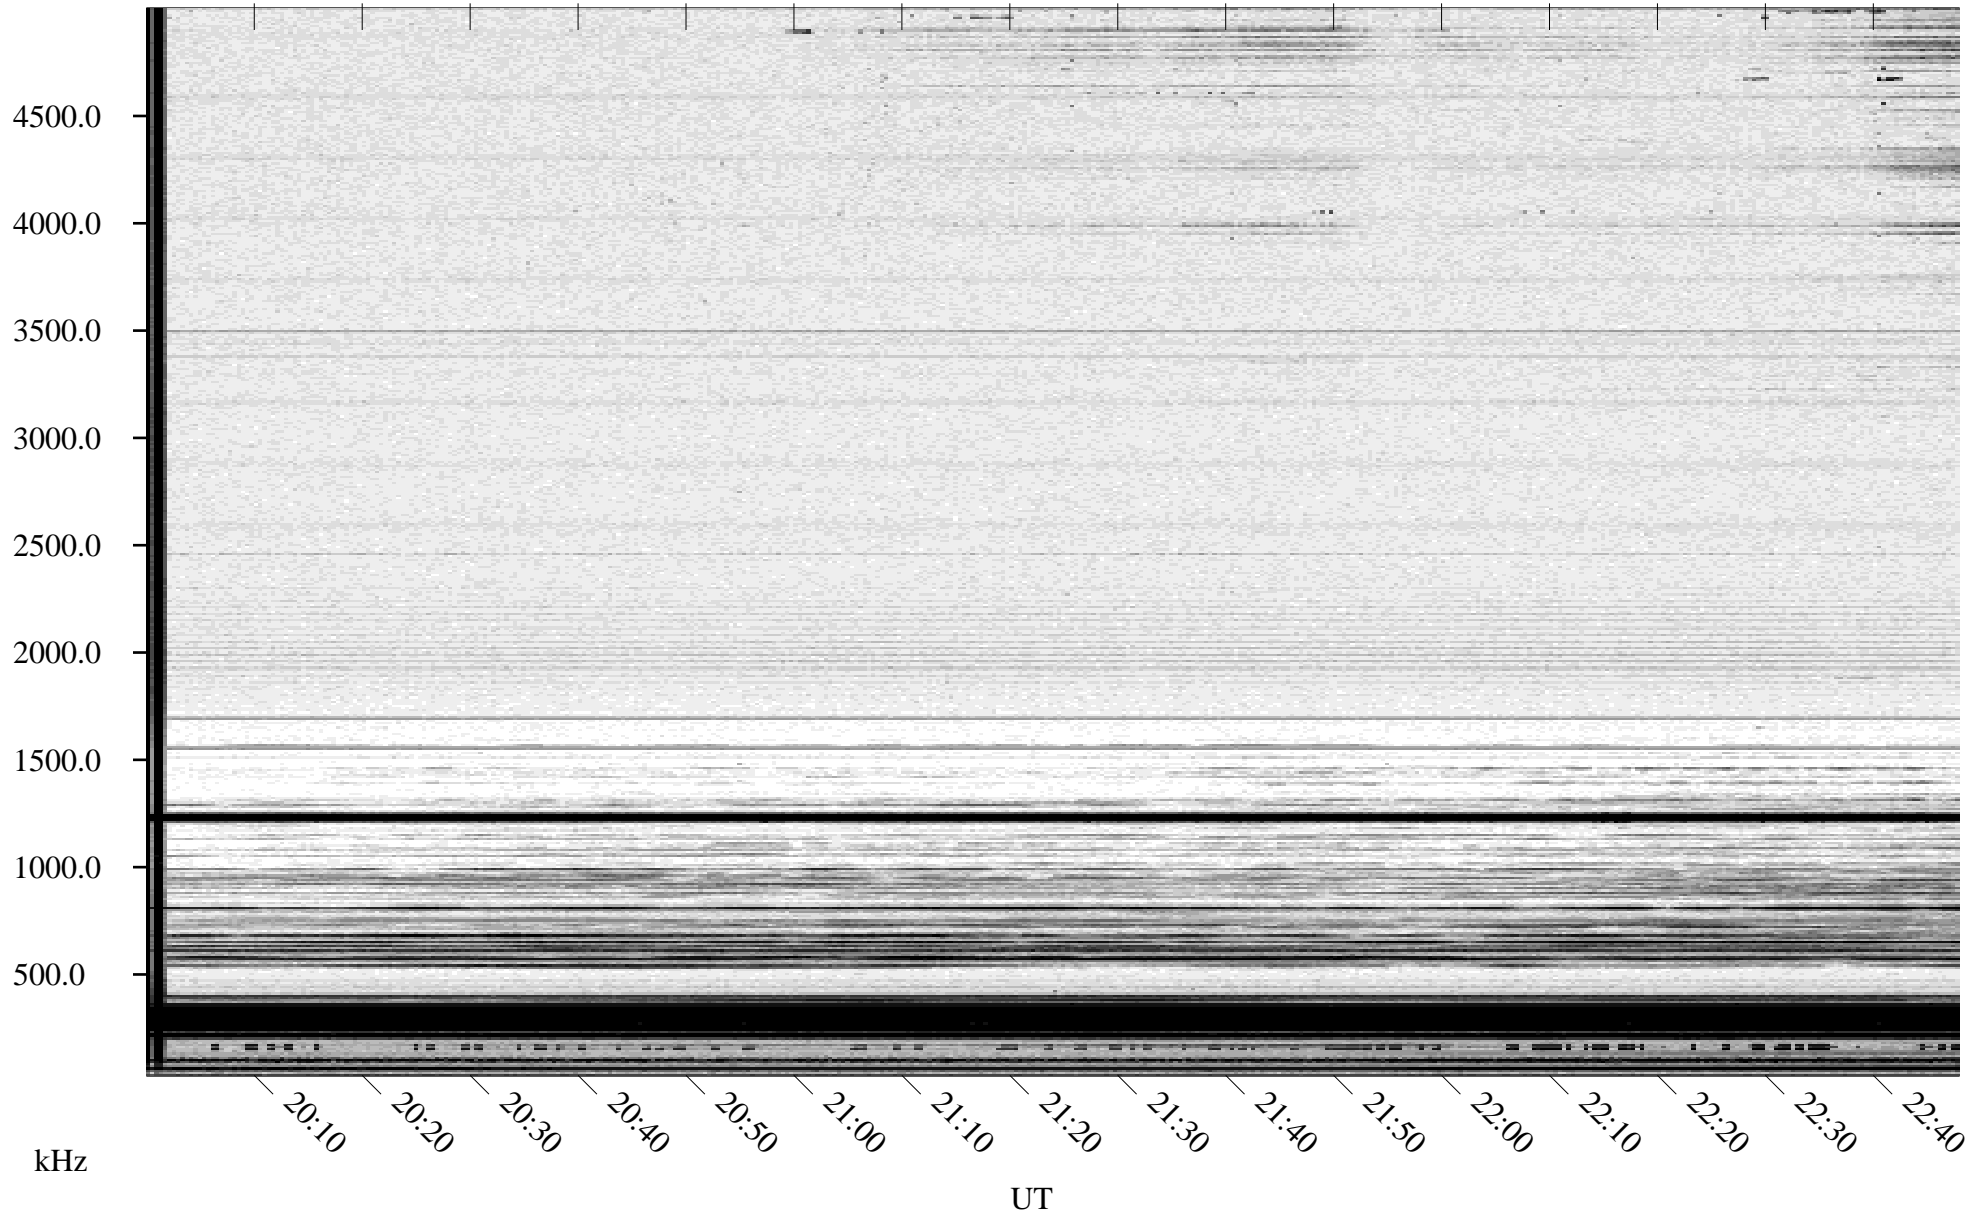

02/06/1995 Churchill, Manitoba

Linear Scale Black = 161 White = 15

ch950371.r00m max_12

Page 1

02/06/1995 Churchill, Manitoba

Linear Scale Black = 161 White = 15

ch95037l.r00m max_12

Page 2

02/07/1995 Churchill, Manitoba

Linear Scale Black = 161 White = 15

ch95037l.r00m max_12

Page 3

02/07/1995 Churchill, Manitoba

Linear Scale Black = 161 White = 15

ch95037l.r00m max_12

Page 4

02/07/1995 Churchill, Manitoba

Linear Scale Black = 161 White = 15

ch95037l.r00m max_12

Page 5

02/07/1995 Churchill, Manitoba

Linear Scale Black = 161 White = 15

ch95037l.r00m max_12

Page 6

02/07/1995 Churchill, Manitoba

Linear Scale Black = 161 White = 15

ch95037l.r00m max_12

Page 7

02/07/1995 Churchill, Manitoba

Linear Scale Black = 161 White = 15

ch95037l.r00m max_12

Page 8