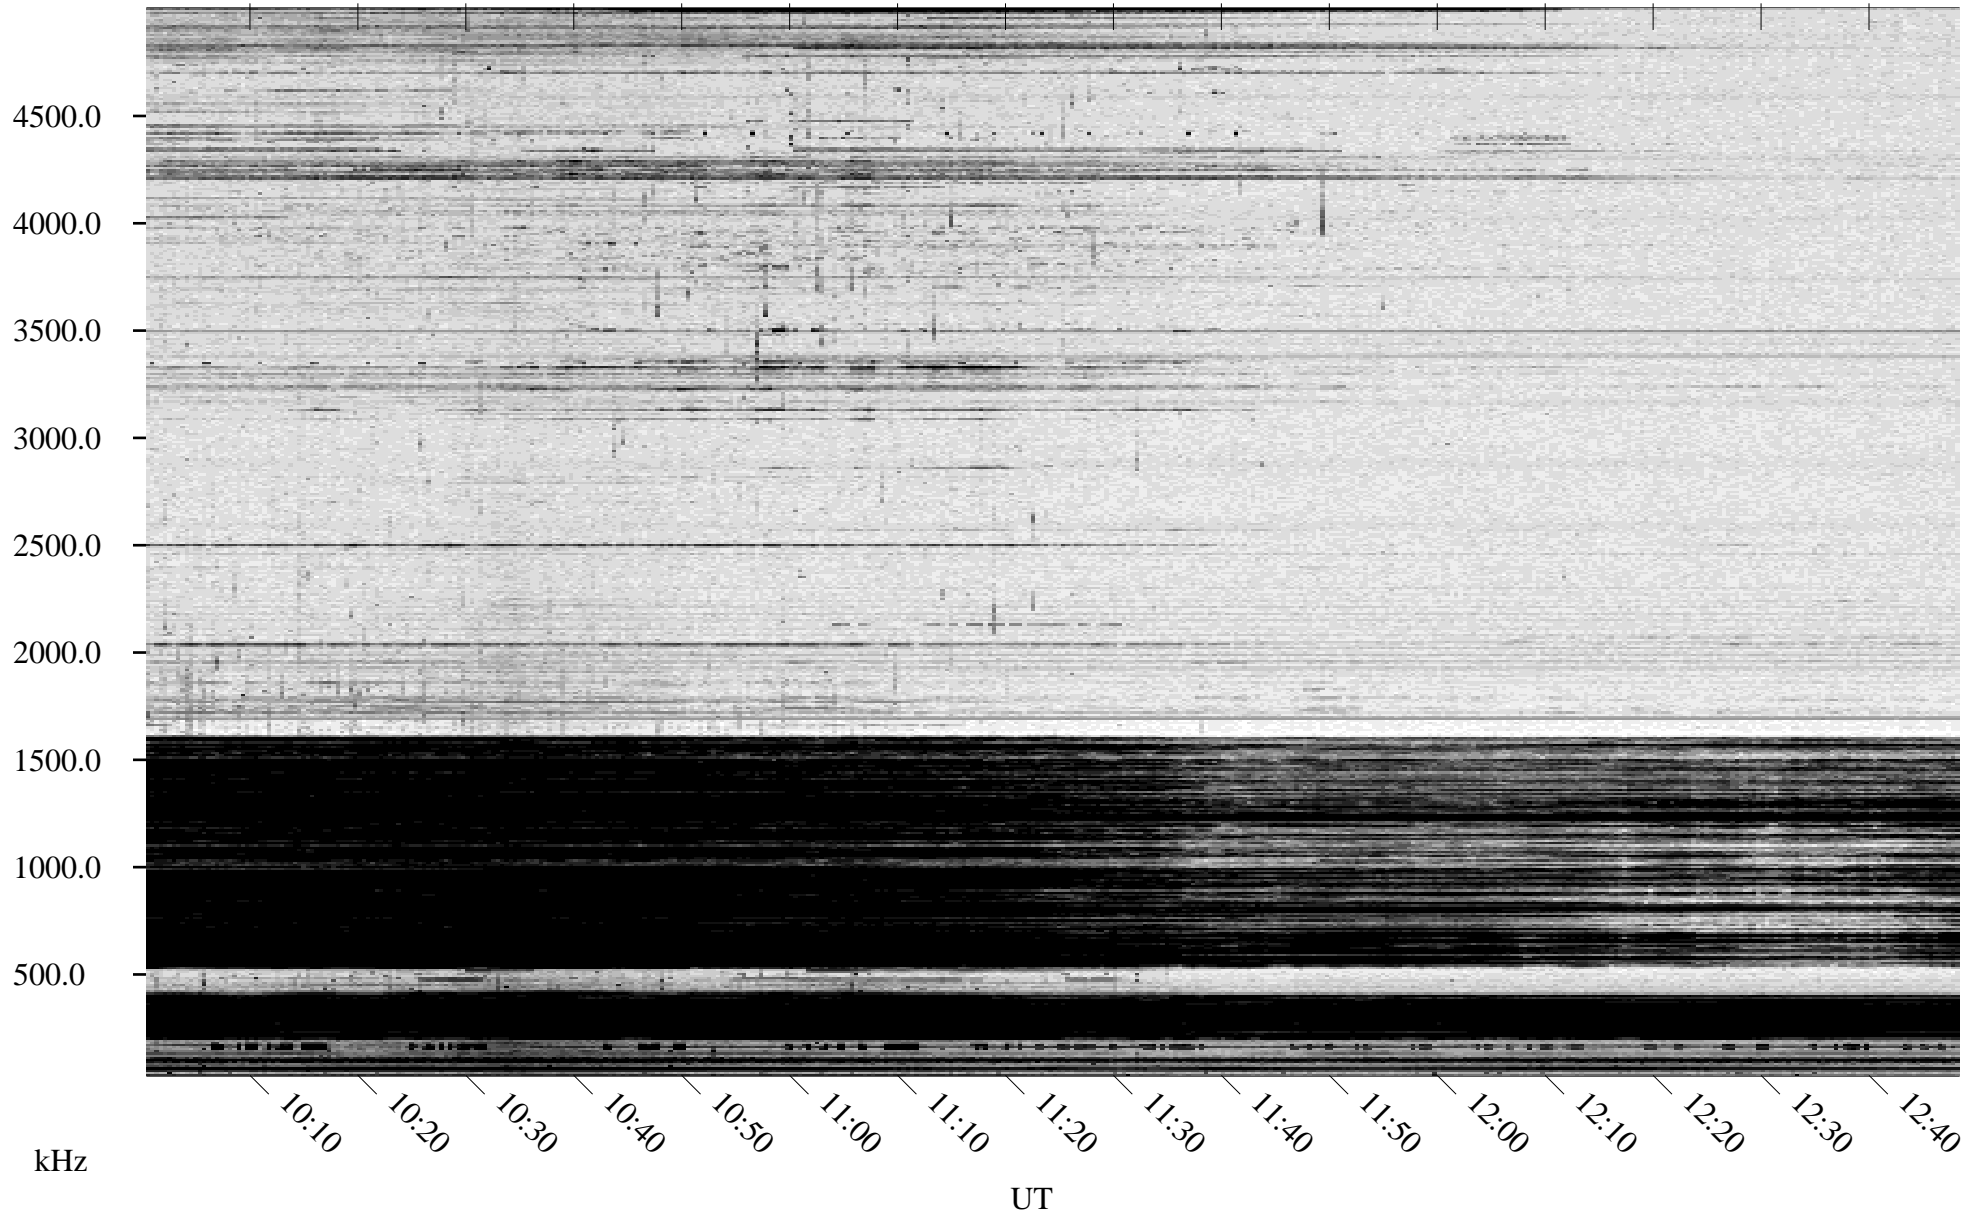

02/06/1995 Churchill, Manitoba

Linear Scale Black = 161 White = 15

ch950371.r00m max_12

Page 1

02/06/1995 Churchill, Manitoba

Linear Scale Black = 161 White = 15

ch95037l.r00m max_12

Page 2

02/07/1995 Churchill, Manitoba

Linear Scale Black = 161 White = 15

ch95037l.r00m max_12

Page 3

02/07/1995 Churchill, Manitoba

Linear Scale Black = 161 White = 15

ch95037l.r00m max_12

Page 4

02/07/1995 Churchill, Manitoba

Linear Scale Black = 161 White = 15

ch95037l.r00m max_12

Page 5

02/07/1995 Churchill, Manitoba

Linear Scale Black = 161 White = 15

ch95037l.r00m max_12

Page 6

02/07/1995 Churchill, Manitoba

Linear Scale Black = 161 White = 15

ch95037l.r00m max_12

Page 7

02/07/1995 Churchill, Manitoba

Linear Scale Black = 161 White = 15

ch95037l.r00m max_12

Page 8