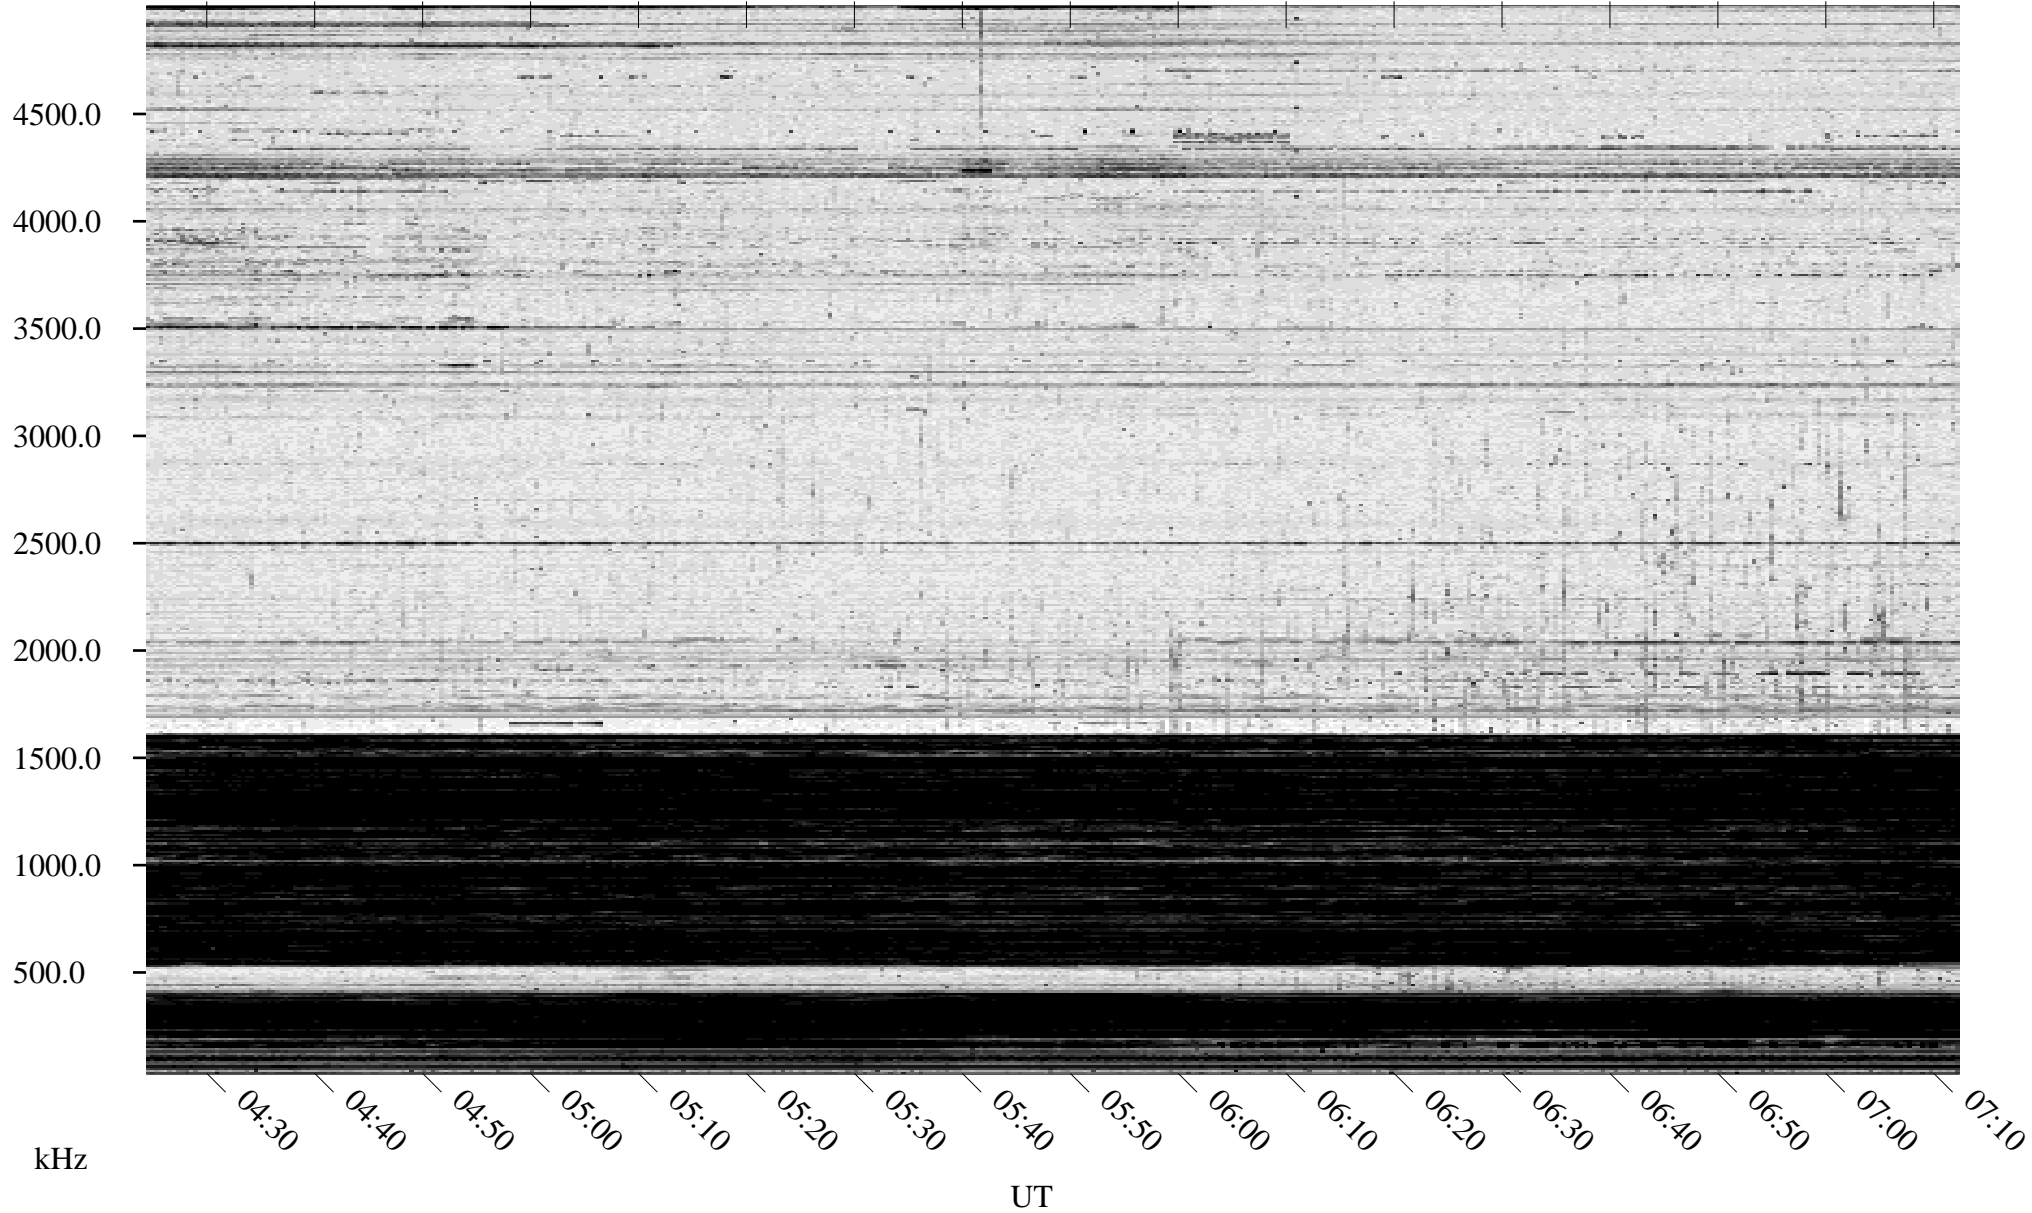

02/06/1995 Churchill, Manitoba

Linear Scale Black = 161 White = 15

ch950371.r00m max_12

Page 1

02/06/1995 Churchill, Manitoba

Linear Scale Black = 161 White = 15

ch95037l.r00m max_12

Page 2

02/07/1995 Churchill, Manitoba

Linear Scale Black = 161 White = 15

ch95037l.r00m max_12

Page 3

02/07/1995 Churchill, Manitoba

Linear Scale Black = 161 White = 15

ch95037l.r00m max_12

Page 4

02/07/1995 Churchill, Manitoba

Linear Scale Black = 161 White = 15

ch95037l.r00m max_12

Page 5

02/07/1995 Churchill, Manitoba

Linear Scale Black = 161 White = 15

ch95037l.r00m max_12

Page 6

02/07/1995 Churchill, Manitoba

Linear Scale Black = 161 White = 15

ch95037l.r00m max_12

Page 7

02/07/1995 Churchill, Manitoba

Linear Scale Black = 161 White = 15

ch95037l.r00m max_12

Page 8