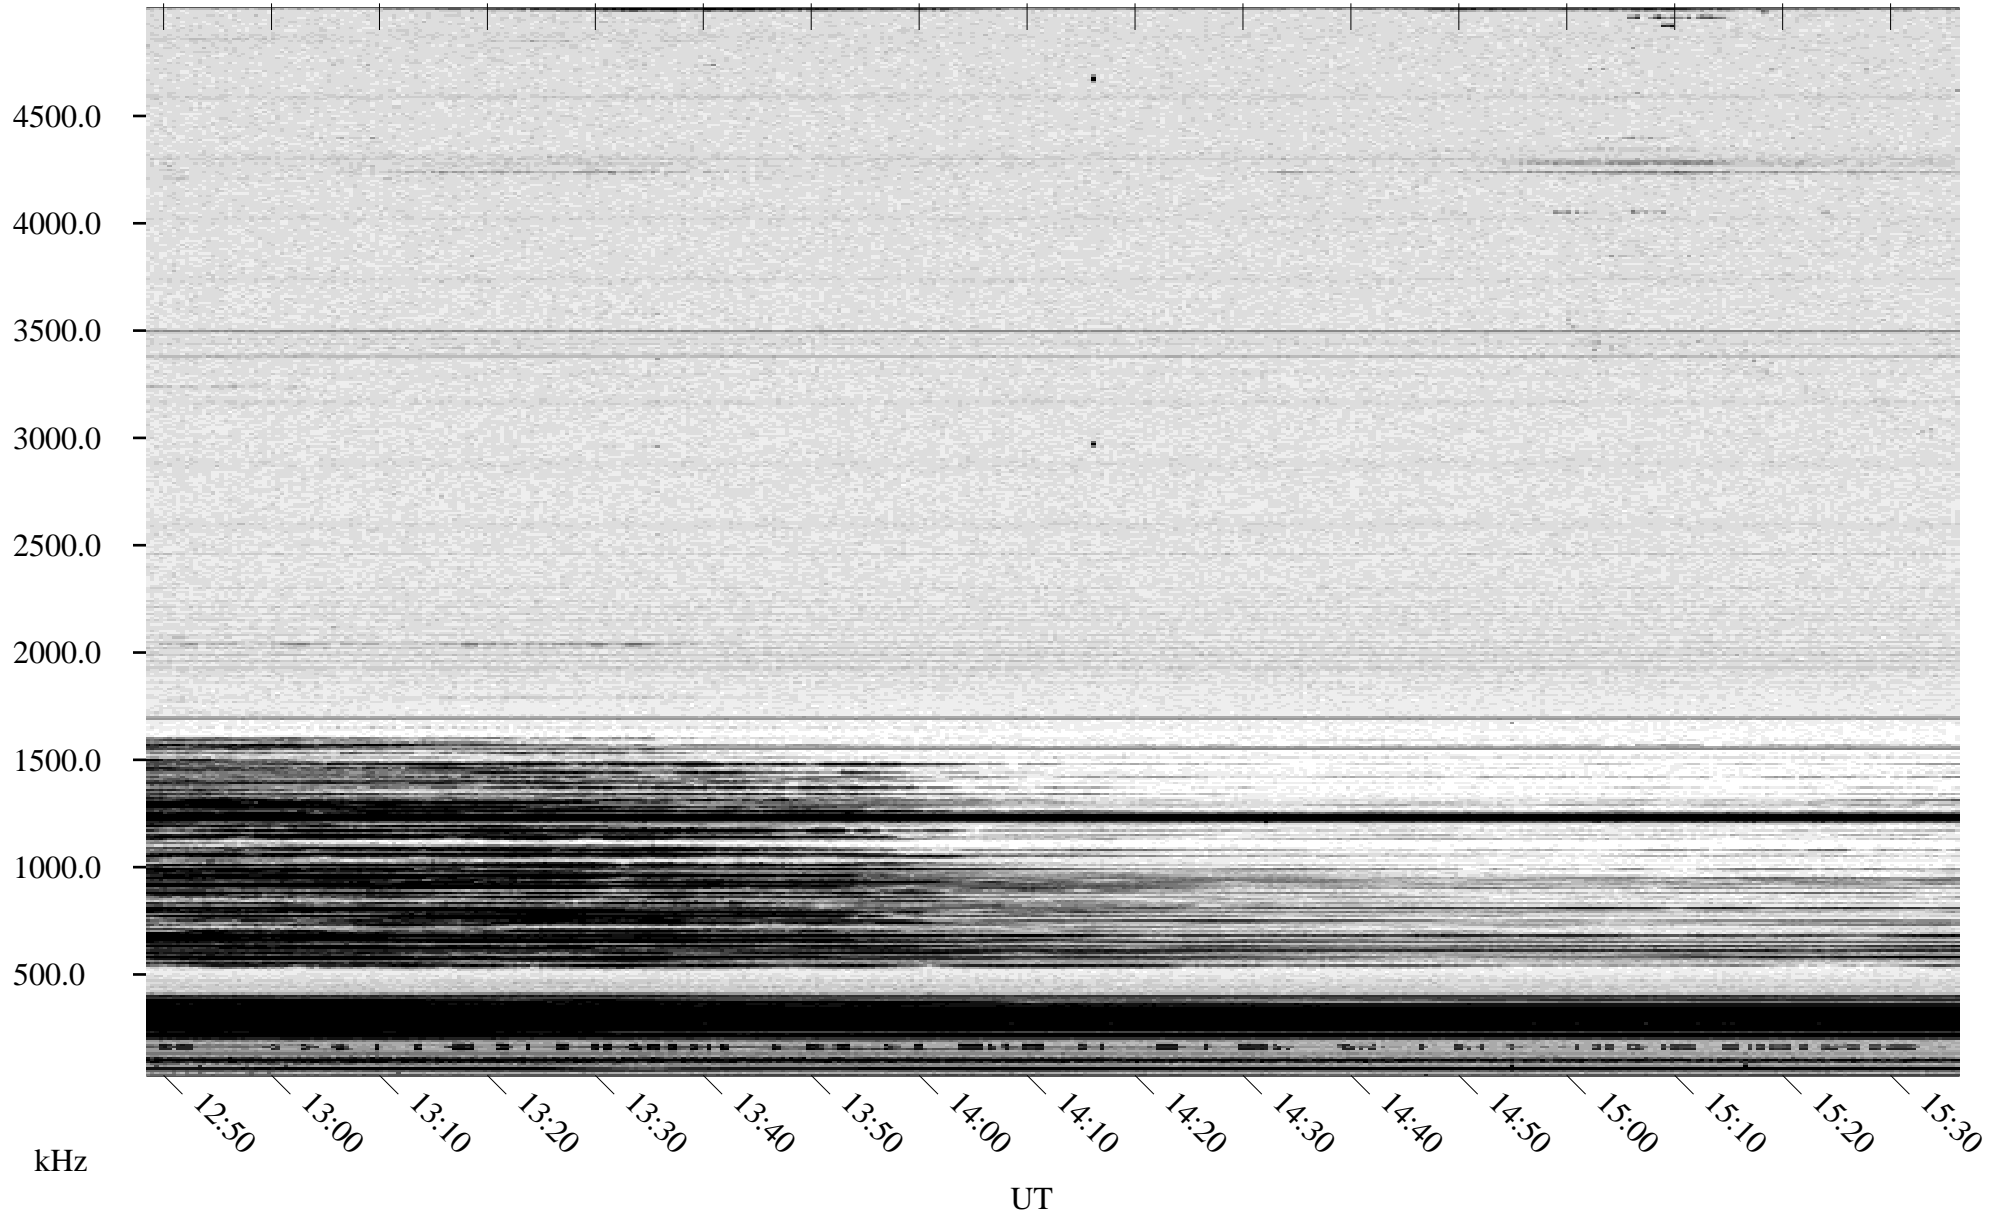

02/06/1995 Churchill, Manitoba

Linear Scale Black = 161 White = 15

ch950371.r00m max_12

Page 1

02/06/1995 Churchill, Manitoba

Linear Scale Black = 161 White = 15

ch95037l.r00m max_12

Page 2

02/07/1995 Churchill, Manitoba

Linear Scale Black = 161 White = 15

ch95037l.r00m max_12

Page 3

02/07/1995 Churchill, Manitoba

Linear Scale Black = 161 White = 15

ch95037l.r00m max_12

Page 4

02/07/1995 Churchill, Manitoba

Linear Scale Black = 161 White = 15

ch95037l.r00m max_12

Page 5

02/07/1995 Churchill, Manitoba

Linear Scale Black = 161 White = 15

ch95037l.r00m max_12

Page 6

02/07/1995 Churchill, Manitoba

Linear Scale Black = 161 White = 15

ch95037l.r00m max_12

Page 7

02/07/1995 Churchill, Manitoba

Linear Scale Black = 161 White = 15

ch95037l.r00m max_12

Page 8