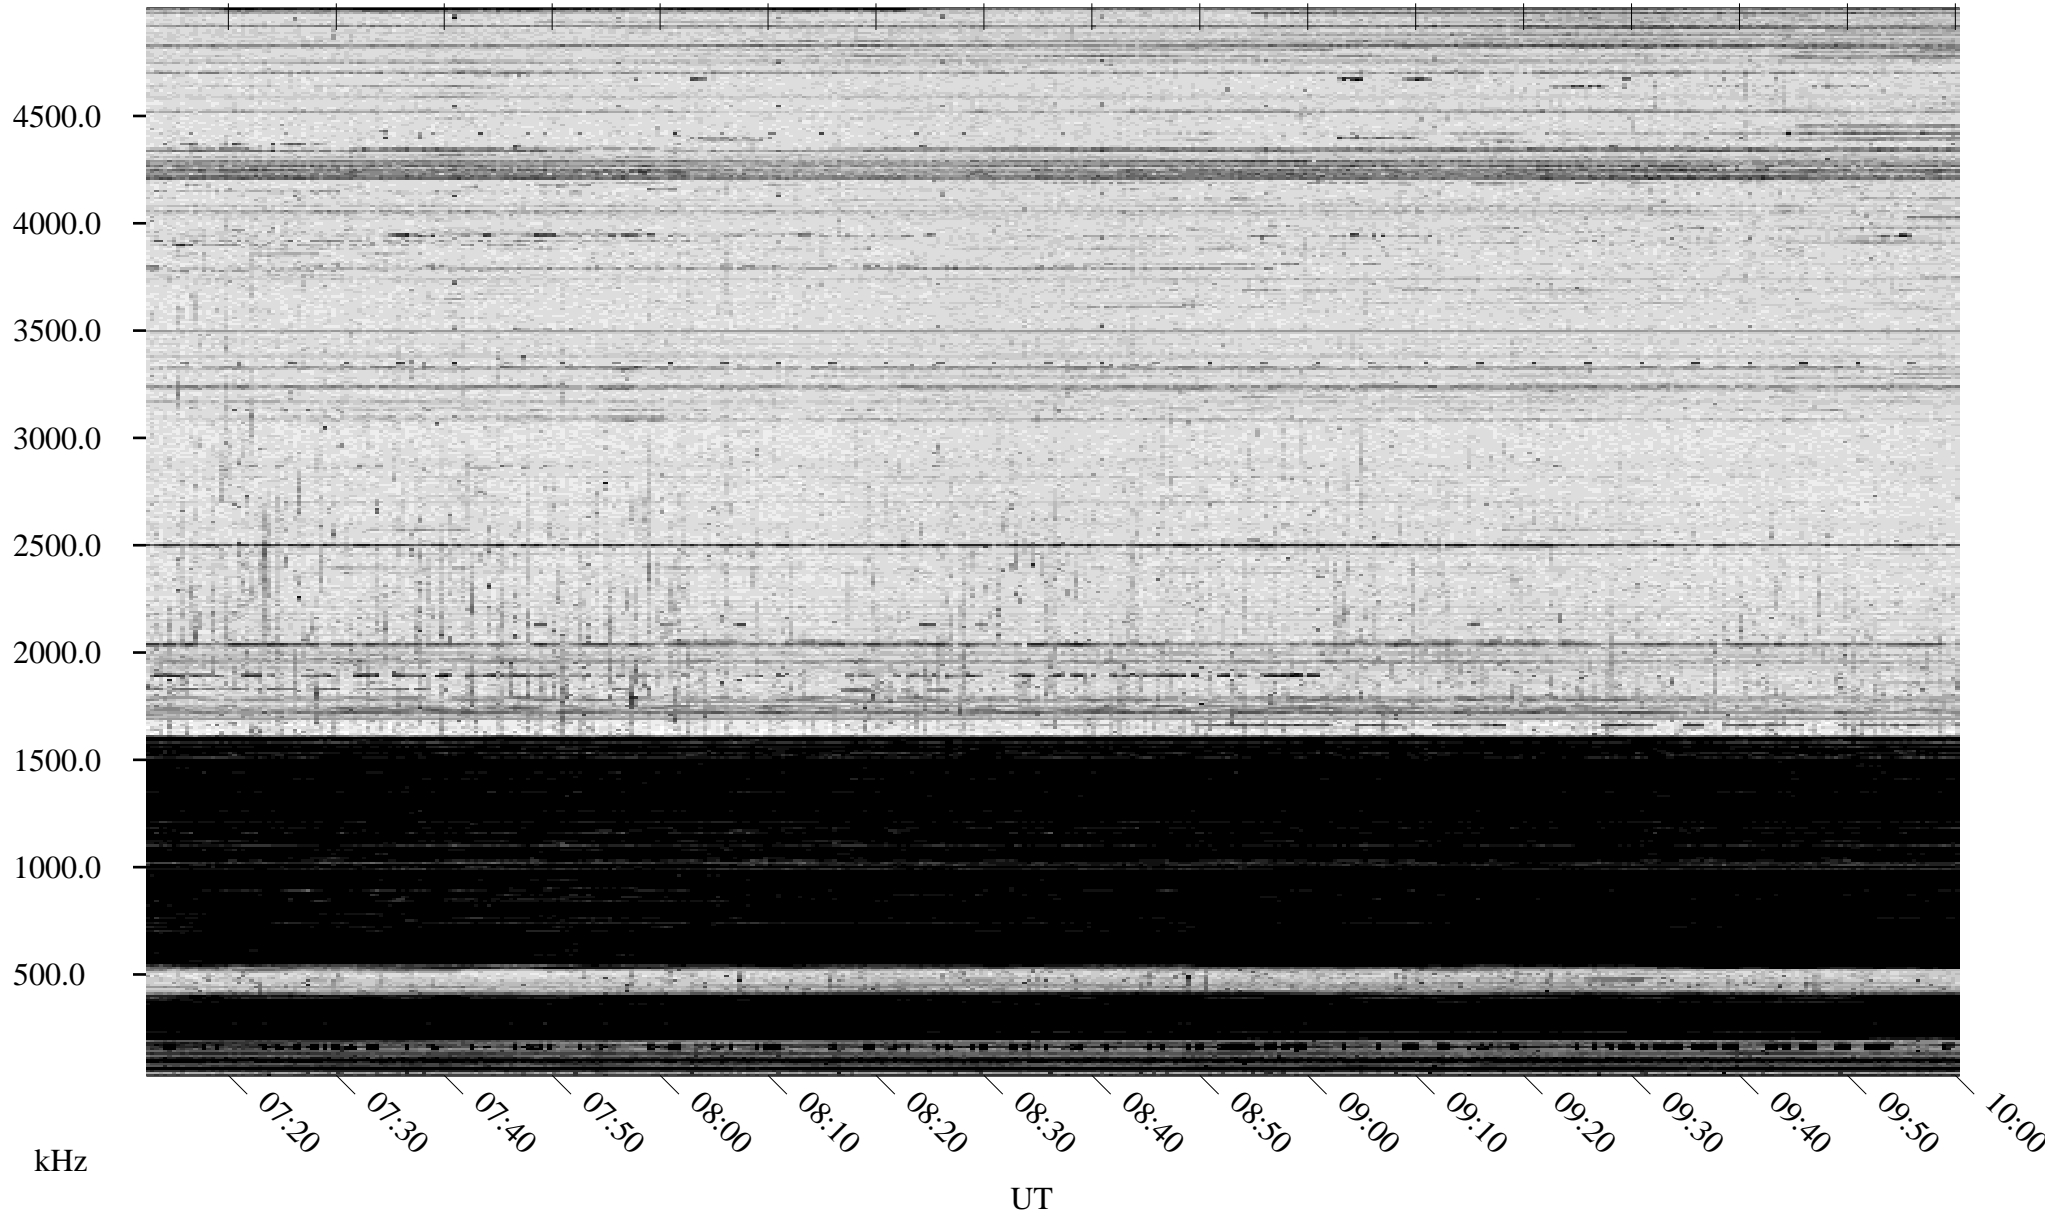

02/06/1995 Churchill, Manitoba

Linear Scale Black = 161 White = 15

ch950371.r00m max_12

Page 1

02/06/1995 Churchill, Manitoba

Linear Scale Black = 161 White = 15

ch95037l.r00m max_12

Page 2

02/07/1995 Churchill, Manitoba

Linear Scale Black = 161 White = 15

ch95037l.r00m max_12

Page 3

02/07/1995 Churchill, Manitoba

Linear Scale Black = 161 White = 15

ch95037l.r00m max_12

Page 4

02/07/1995 Churchill, Manitoba

Linear Scale Black = 161 White = 15

ch95037l.r00m max_12

Page 5

02/07/1995 Churchill, Manitoba

Linear Scale Black = 161 White = 15

ch95037l.r00m max_12

Page 6

02/07/1995 Churchill, Manitoba

Linear Scale Black = 161 White = 15

ch95037l.r00m max_12

Page 7

02/07/1995 Churchill, Manitoba

Linear Scale Black = 161 White = 15

ch95037l.r00m max_12

Page 8