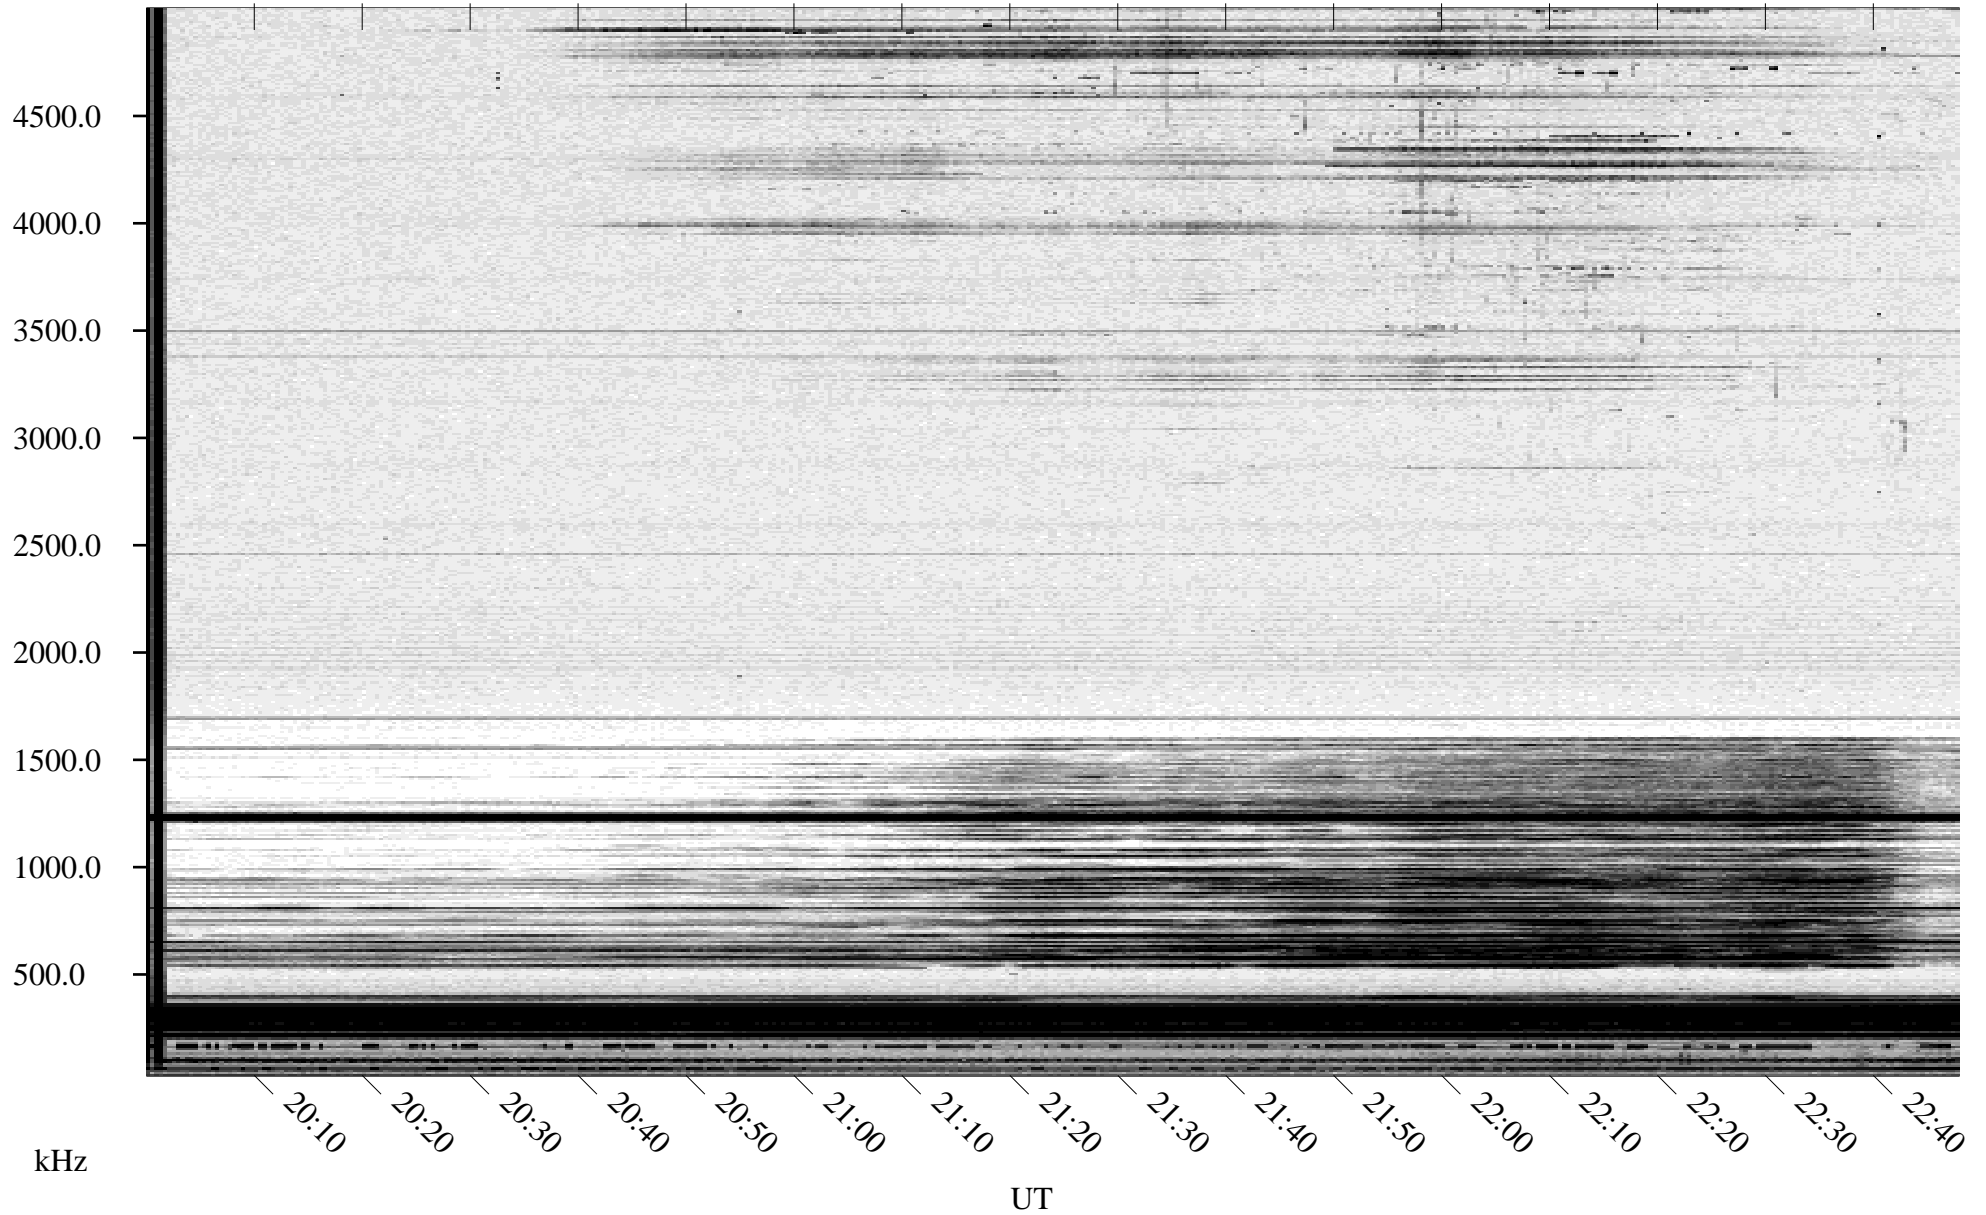

02/07/1995 Churchill, Manitoba

Linear Scale Black = 161 White = 15

ch95038l.r00m max_12

Page 1

02/07/1995 Churchill, Manitoba

Linear Scale Black = 161 White = 15

ch95038l.r00m max_12

Page 2

02/08/1995 Churchill, Manitoba

Linear Scale Black = 161 White = 15

ch95038l.r00m max_12

Page 3

02/08/1995 Churchill, Manitoba

Linear Scale Black = 161 White = 15

ch95038l.r00m max_12

Page 4

02/08/1995 Churchill, Manitoba

Linear Scale Black = 161 White = 15

ch95038l.r00m max_12

Page 5

02/08/1995 Churchill, Manitoba

Linear Scale Black = 161 White = 15

ch95038l.r00m max_12

Page 6

02/08/1995 Churchill, Manitoba

Linear Scale Black = 161 White = 15

ch95038l.r00m max_12

Page 7

02/08/1995 Churchill, Manitoba

Linear Scale Black = 161 White = 15

ch95038l.r00m max_12