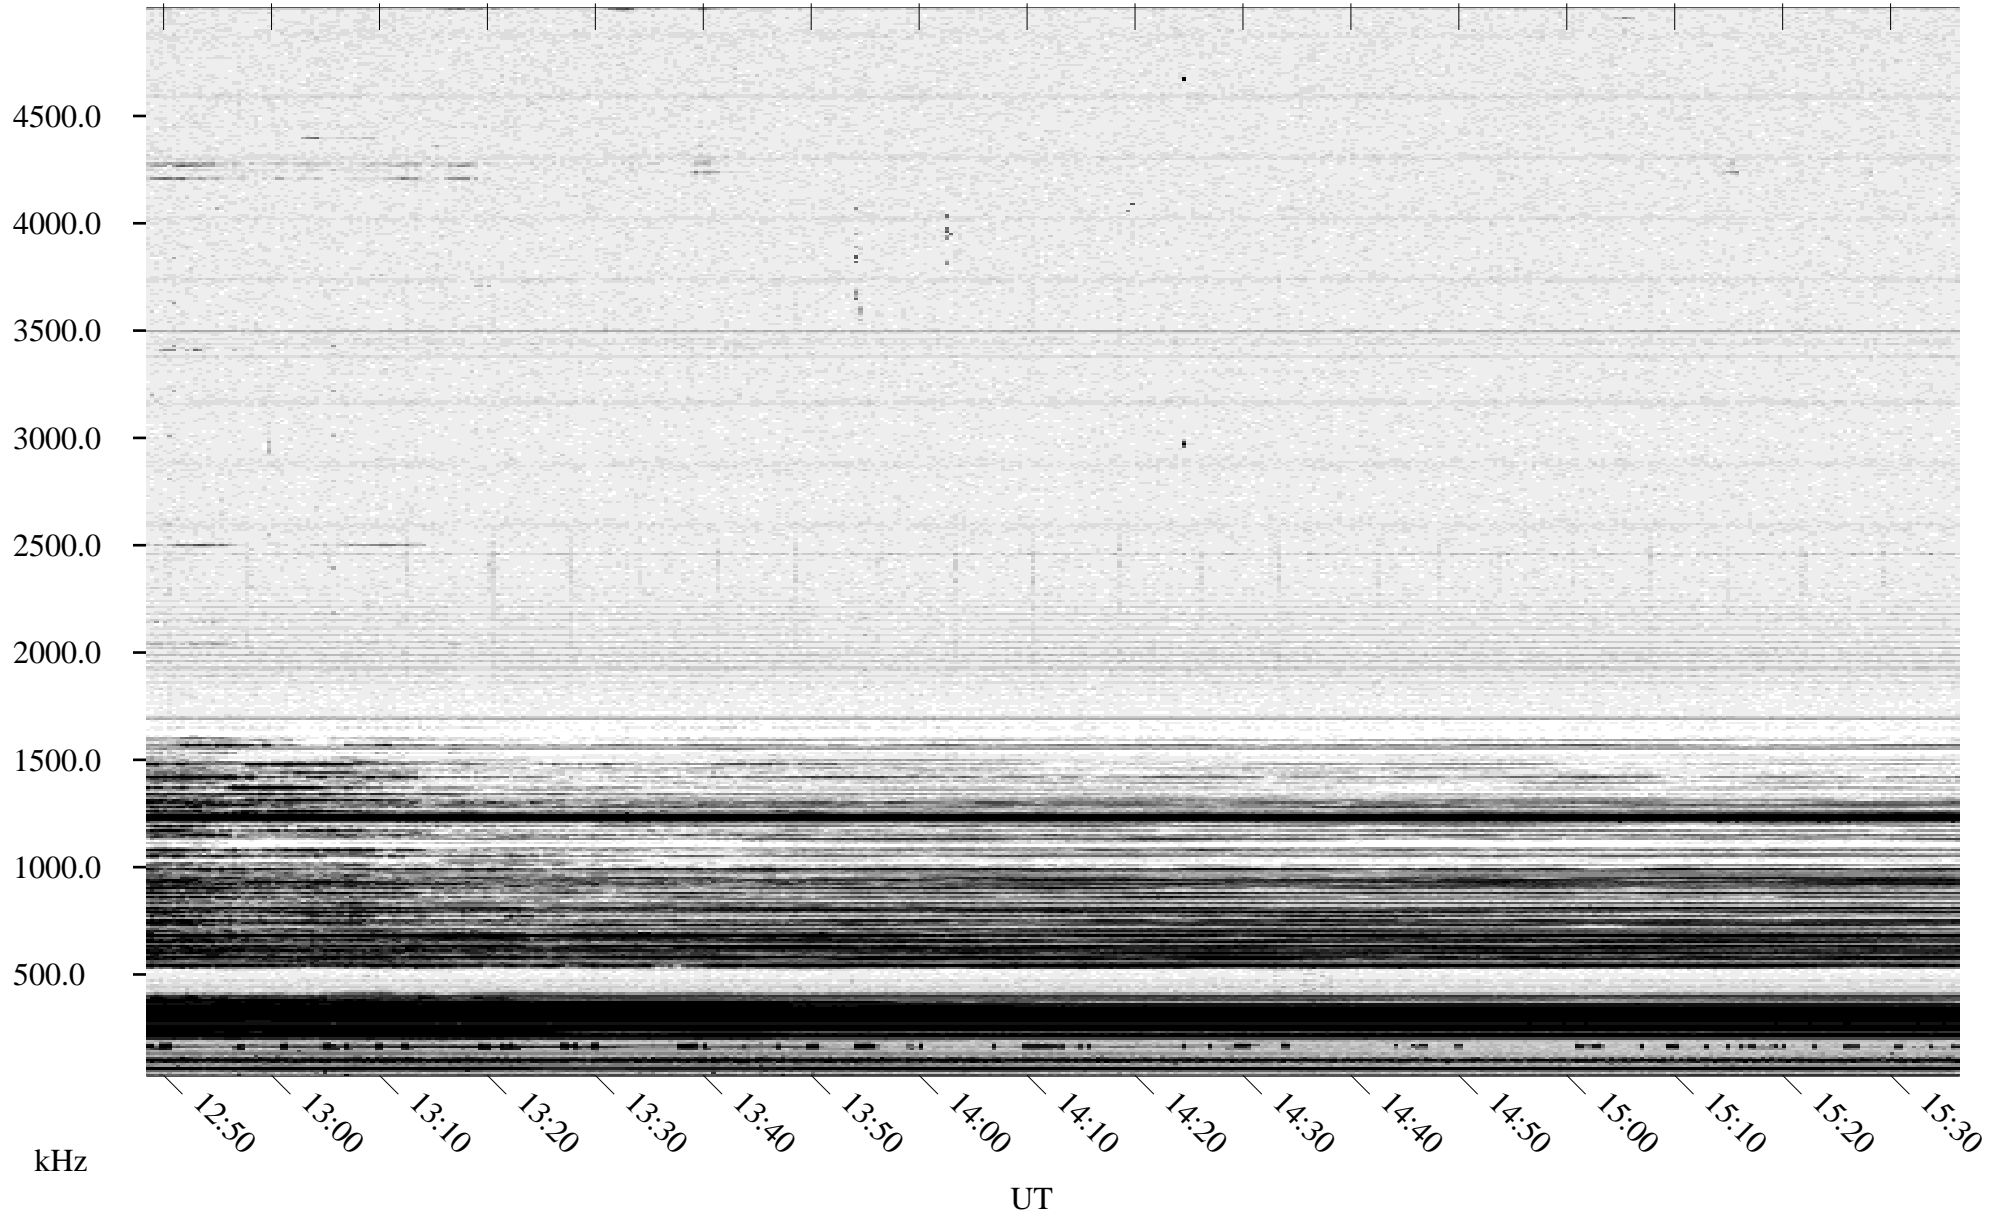

02/07/1995 Churchill, Manitoba

Linear Scale Black = 161 White = 15

ch95038l.r00m max_12

Page 1

02/07/1995 Churchill, Manitoba

Linear Scale Black = 161 White = 15

ch95038l.r00m max_12

Page 2

02/08/1995 Churchill, Manitoba

Linear Scale Black = 161 White = 15

ch95038l.r00m max_12

Page 3

02/08/1995 Churchill, Manitoba

Linear Scale Black = 161 White = 15

ch95038l.r00m max_12

Page 4

02/08/1995 Churchill, Manitoba

Linear Scale Black = 161 White = 15

ch95038l.r00m max_12

Page 5

02/08/1995 Churchill, Manitoba

Linear Scale Black = 161 White = 15

ch95038l.r00m max_12

Page 6

02/08/1995 Churchill, Manitoba

Linear Scale Black = 161 White = 15

ch95038l.r00m max_12

Page 7

02/08/1995 Churchill, Manitoba

Linear Scale Black = 161 White = 15

ch95038l.r00m max_12