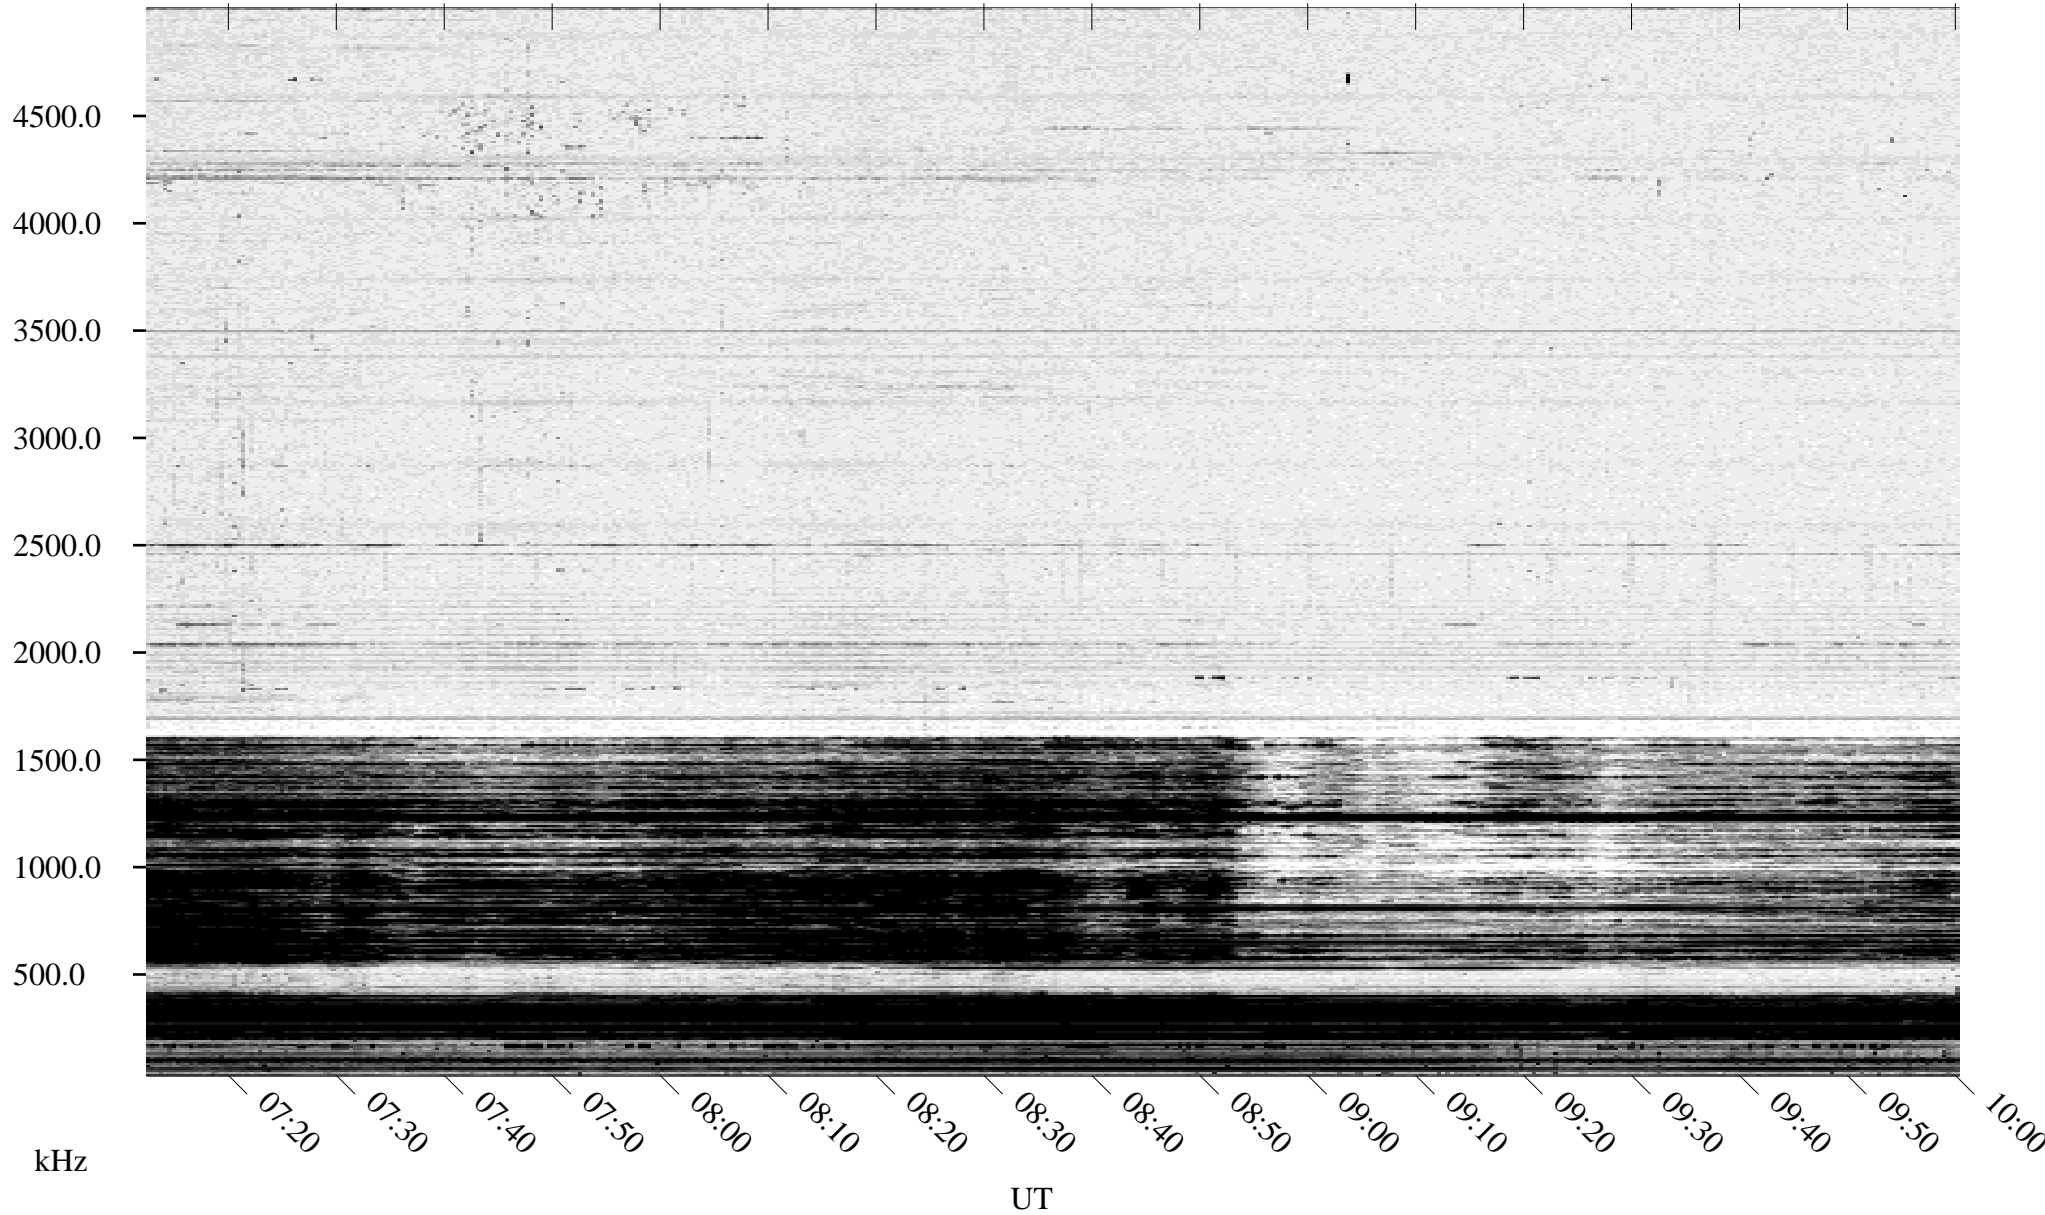

02/07/1995 Churchill, Manitoba

Linear Scale Black = 161 White = 15

ch95038l.r00m max_12

Page 1

02/07/1995 Churchill, Manitoba

Linear Scale Black = 161 White = 15

ch95038l.r00m max_12

Page 2

02/08/1995 Churchill, Manitoba

Linear Scale Black = 161 White = 15

ch95038l.r00m max_12

Page 3

02/08/1995 Churchill, Manitoba

Linear Scale Black = 161 White = 15

ch95038l.r00m max_12

Page 4

02/08/1995 Churchill, Manitoba

Linear Scale Black = 161 White = 15

ch95038l.r00m max_12

Page 5

02/08/1995 Churchill, Manitoba

Linear Scale Black = 161 White = 15

ch95038l.r00m max_12

Page 6

02/08/1995 Churchill, Manitoba

Linear Scale Black = 161 White = 15

ch95038l.r00m max_12

Page 7

02/08/1995 Churchill, Manitoba

Linear Scale Black = 161 White = 15

ch95038l.r00m max_12