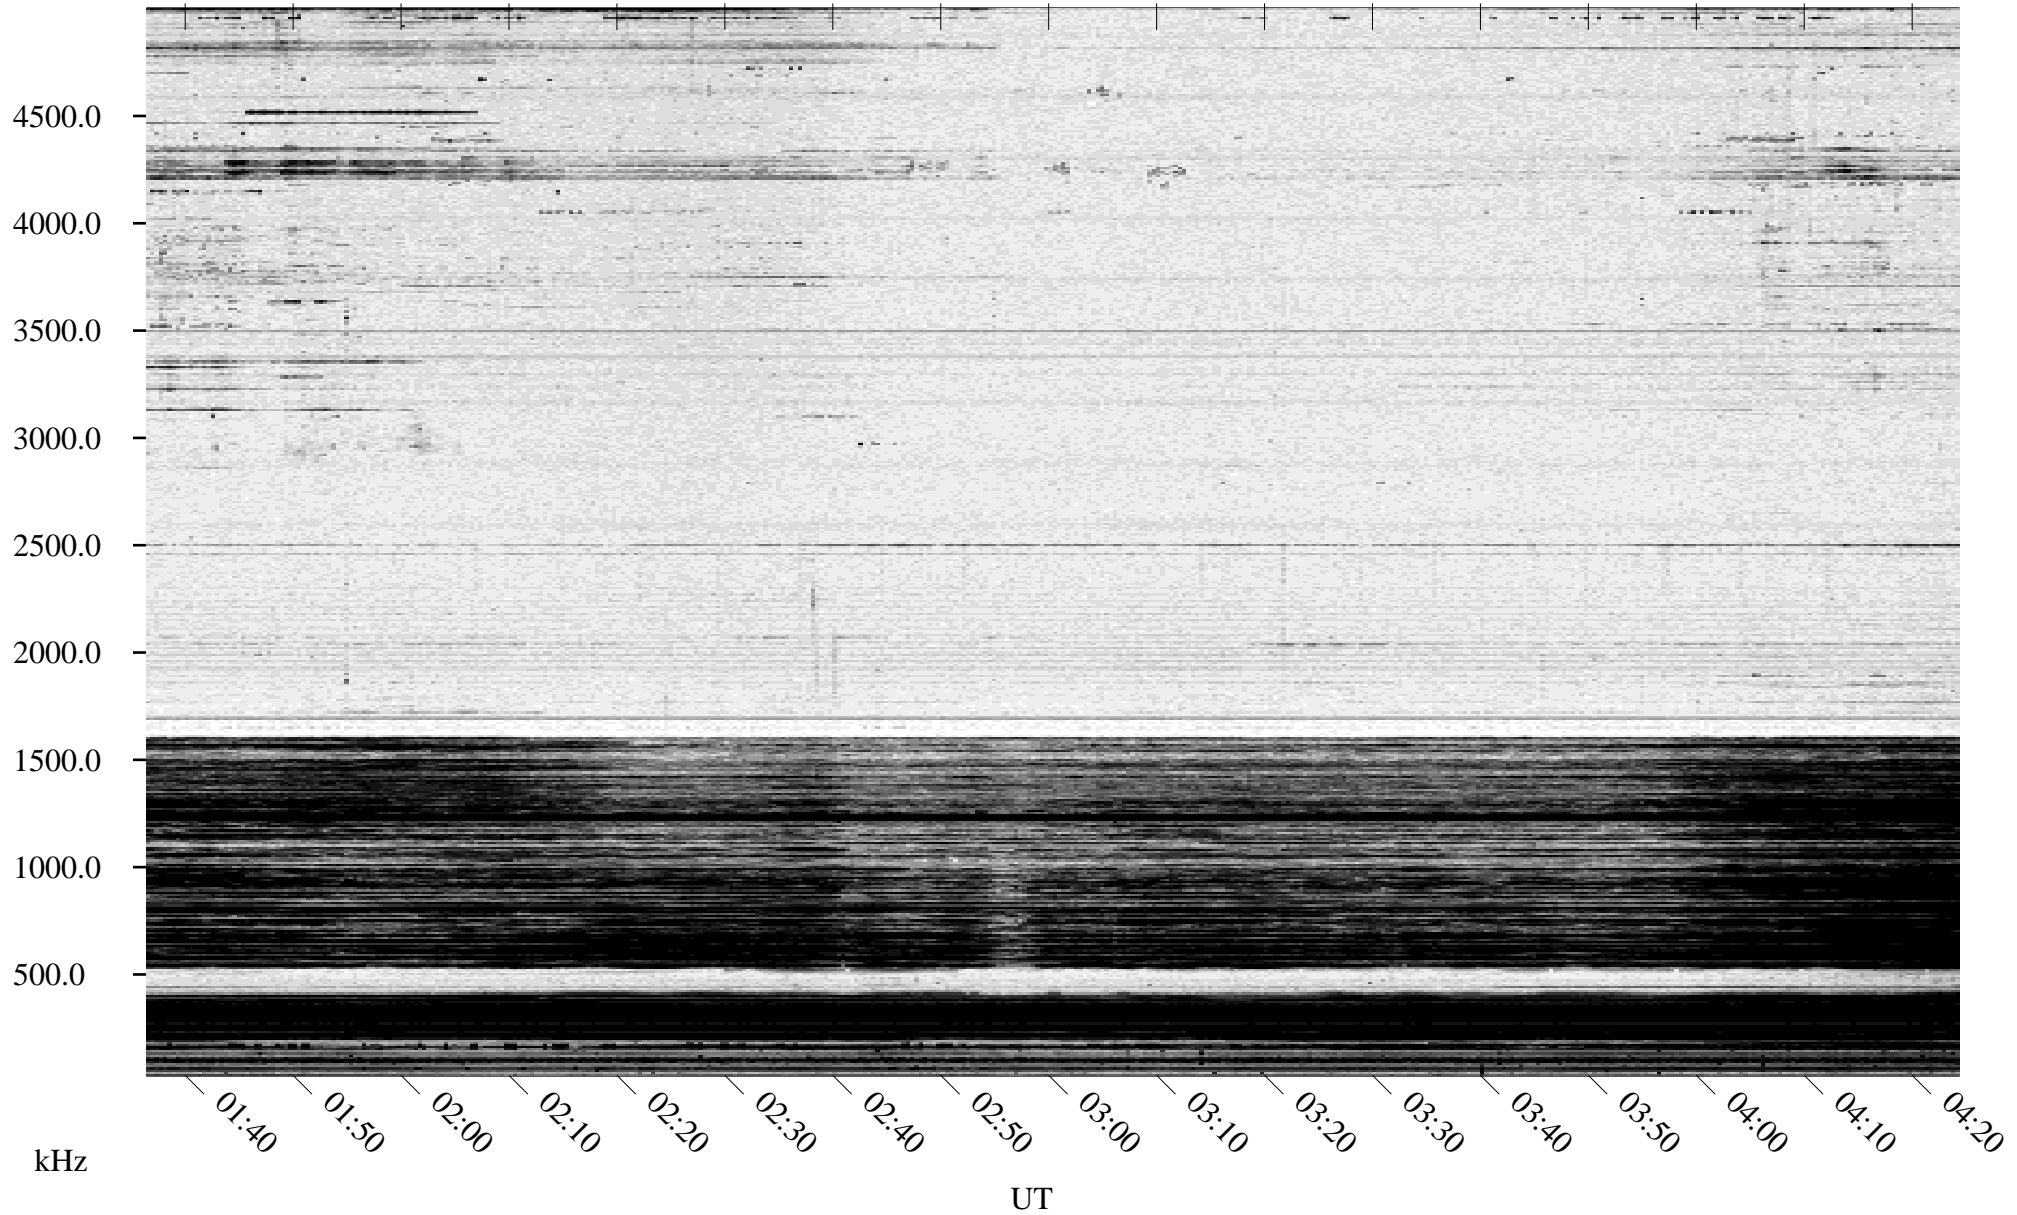

02/07/1995 Churchill, Manitoba

Linear Scale Black = 161 White = 15

ch95038l.r00m max_12

Page 1

02/07/1995 Churchill, Manitoba

Linear Scale Black = 161 White = 15

ch95038l.r00m max_12

Page 2

02/08/1995 Churchill, Manitoba

Linear Scale Black = 161 White = 15

ch95038l.r00m max_12

Page 3

02/08/1995 Churchill, Manitoba

Linear Scale Black = 161 White = 15

ch95038l.r00m max_12

Page 4

02/08/1995 Churchill, Manitoba

Linear Scale Black = 161 White = 15

ch95038l.r00m max_12

Page 5

02/08/1995 Churchill, Manitoba

Linear Scale Black = 161 White = 15

ch95038l.r00m max_12

Page 6

02/08/1995 Churchill, Manitoba

Linear Scale Black = 161 White = 15

ch95038l.r00m max_12

Page 7

02/08/1995 Churchill, Manitoba

Linear Scale Black = 161 White = 15

ch95038l.r00m max_12