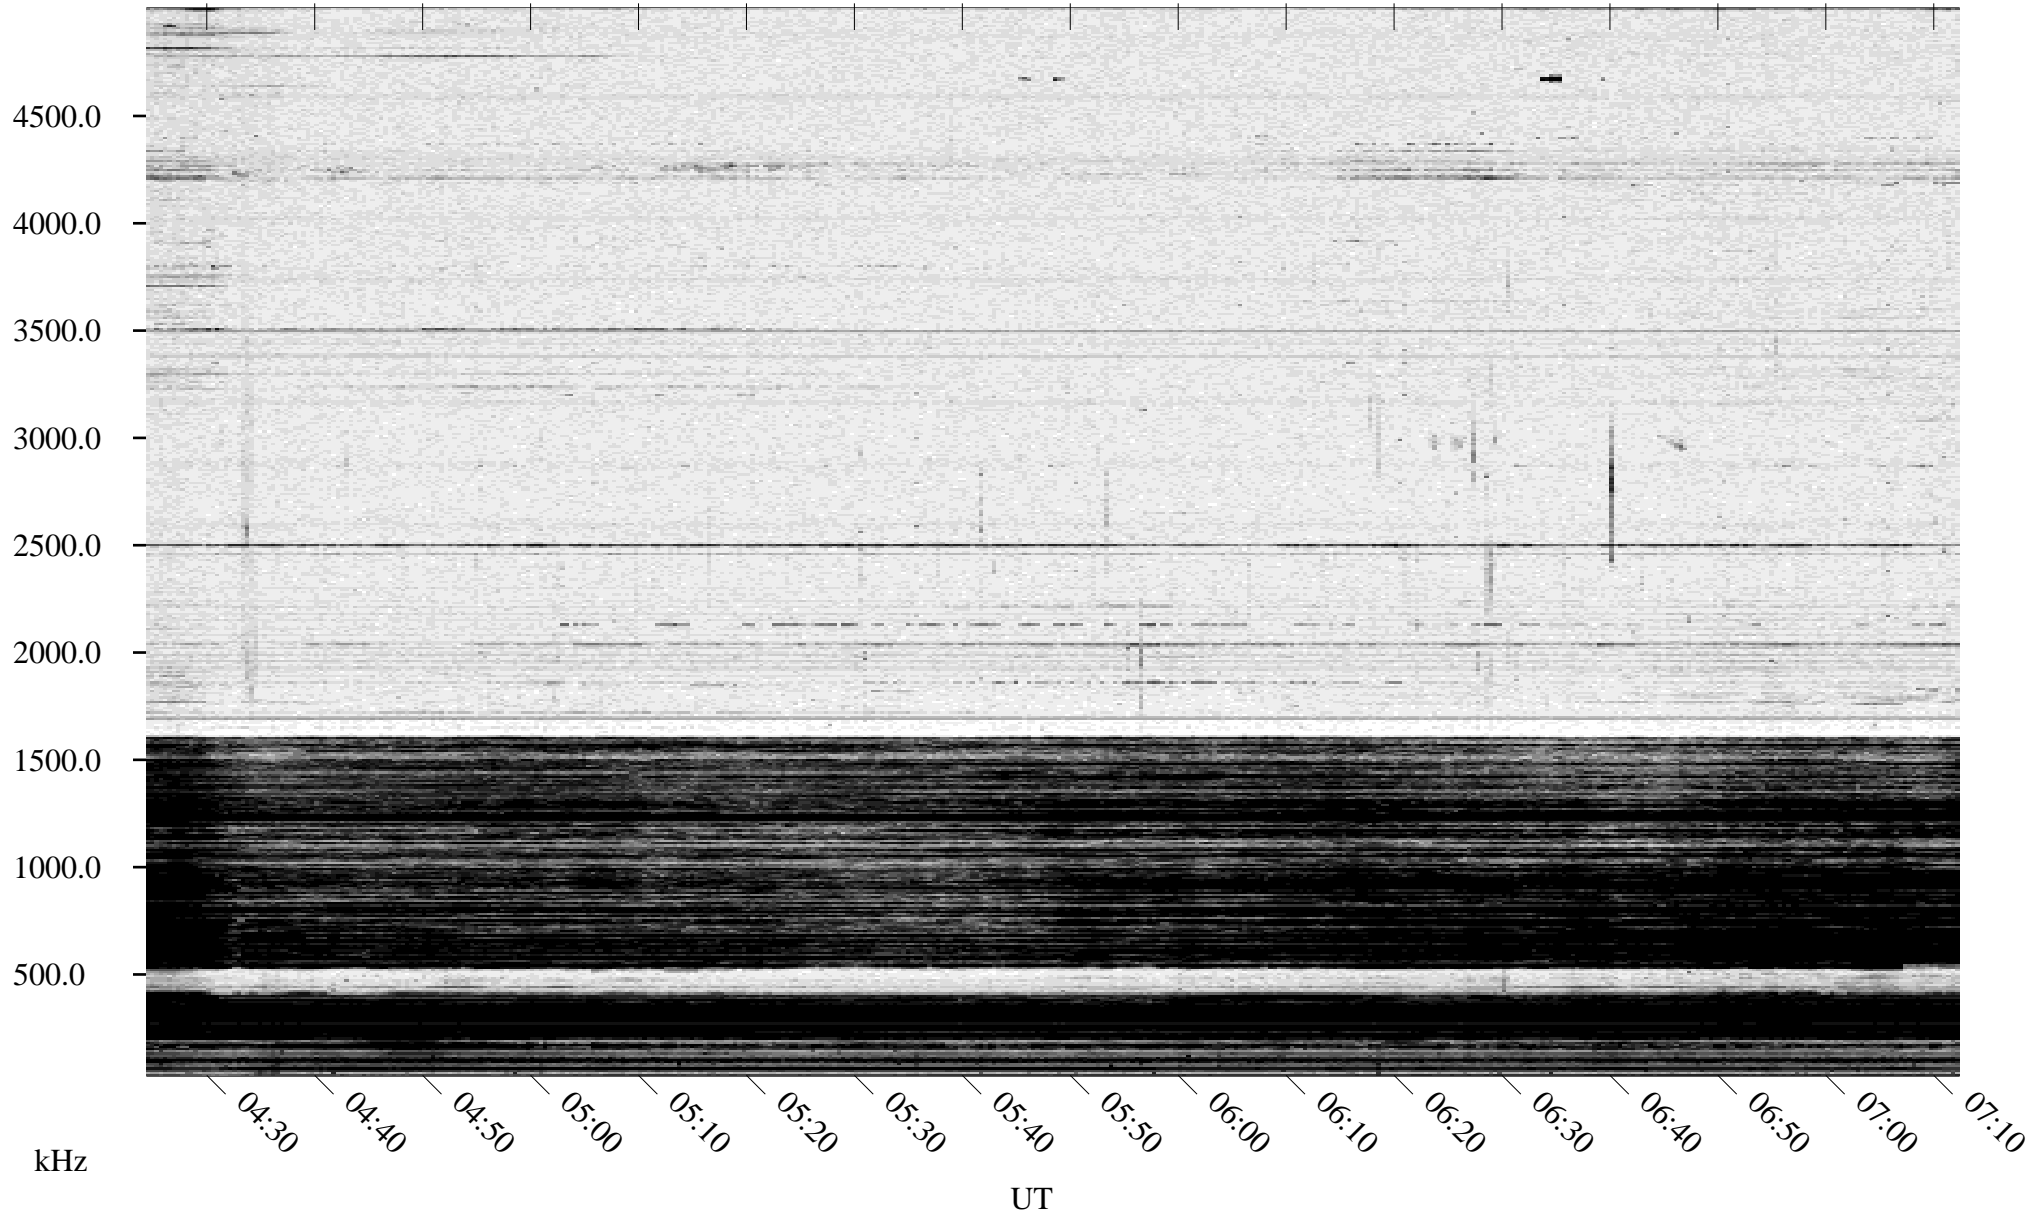

02/07/1995 Churchill, Manitoba

Linear Scale Black = 161 White = 15

ch95038l.r00m max_12

Page 1

02/07/1995 Churchill, Manitoba

Linear Scale Black = 161 White = 15

ch95038l.r00m max_12

Page 2

02/08/1995 Churchill, Manitoba

Linear Scale Black = 161 White = 15

ch95038l.r00m max_12

Page 3

02/08/1995 Churchill, Manitoba

Linear Scale Black = 161 White = 15

ch95038l.r00m max_12

Page 4

02/08/1995 Churchill, Manitoba

Linear Scale Black = 161 White = 15

ch95038l.r00m max_12

Page 5

02/08/1995 Churchill, Manitoba

Linear Scale Black = 161 White = 15

ch95038l.r00m max_12

Page 6

02/08/1995 Churchill, Manitoba

Linear Scale Black = 161 White = 15

ch95038l.r00m max_12

Page 7

02/08/1995 Churchill, Manitoba

Linear Scale Black = 161 White = 15

ch95038l.r00m max_12