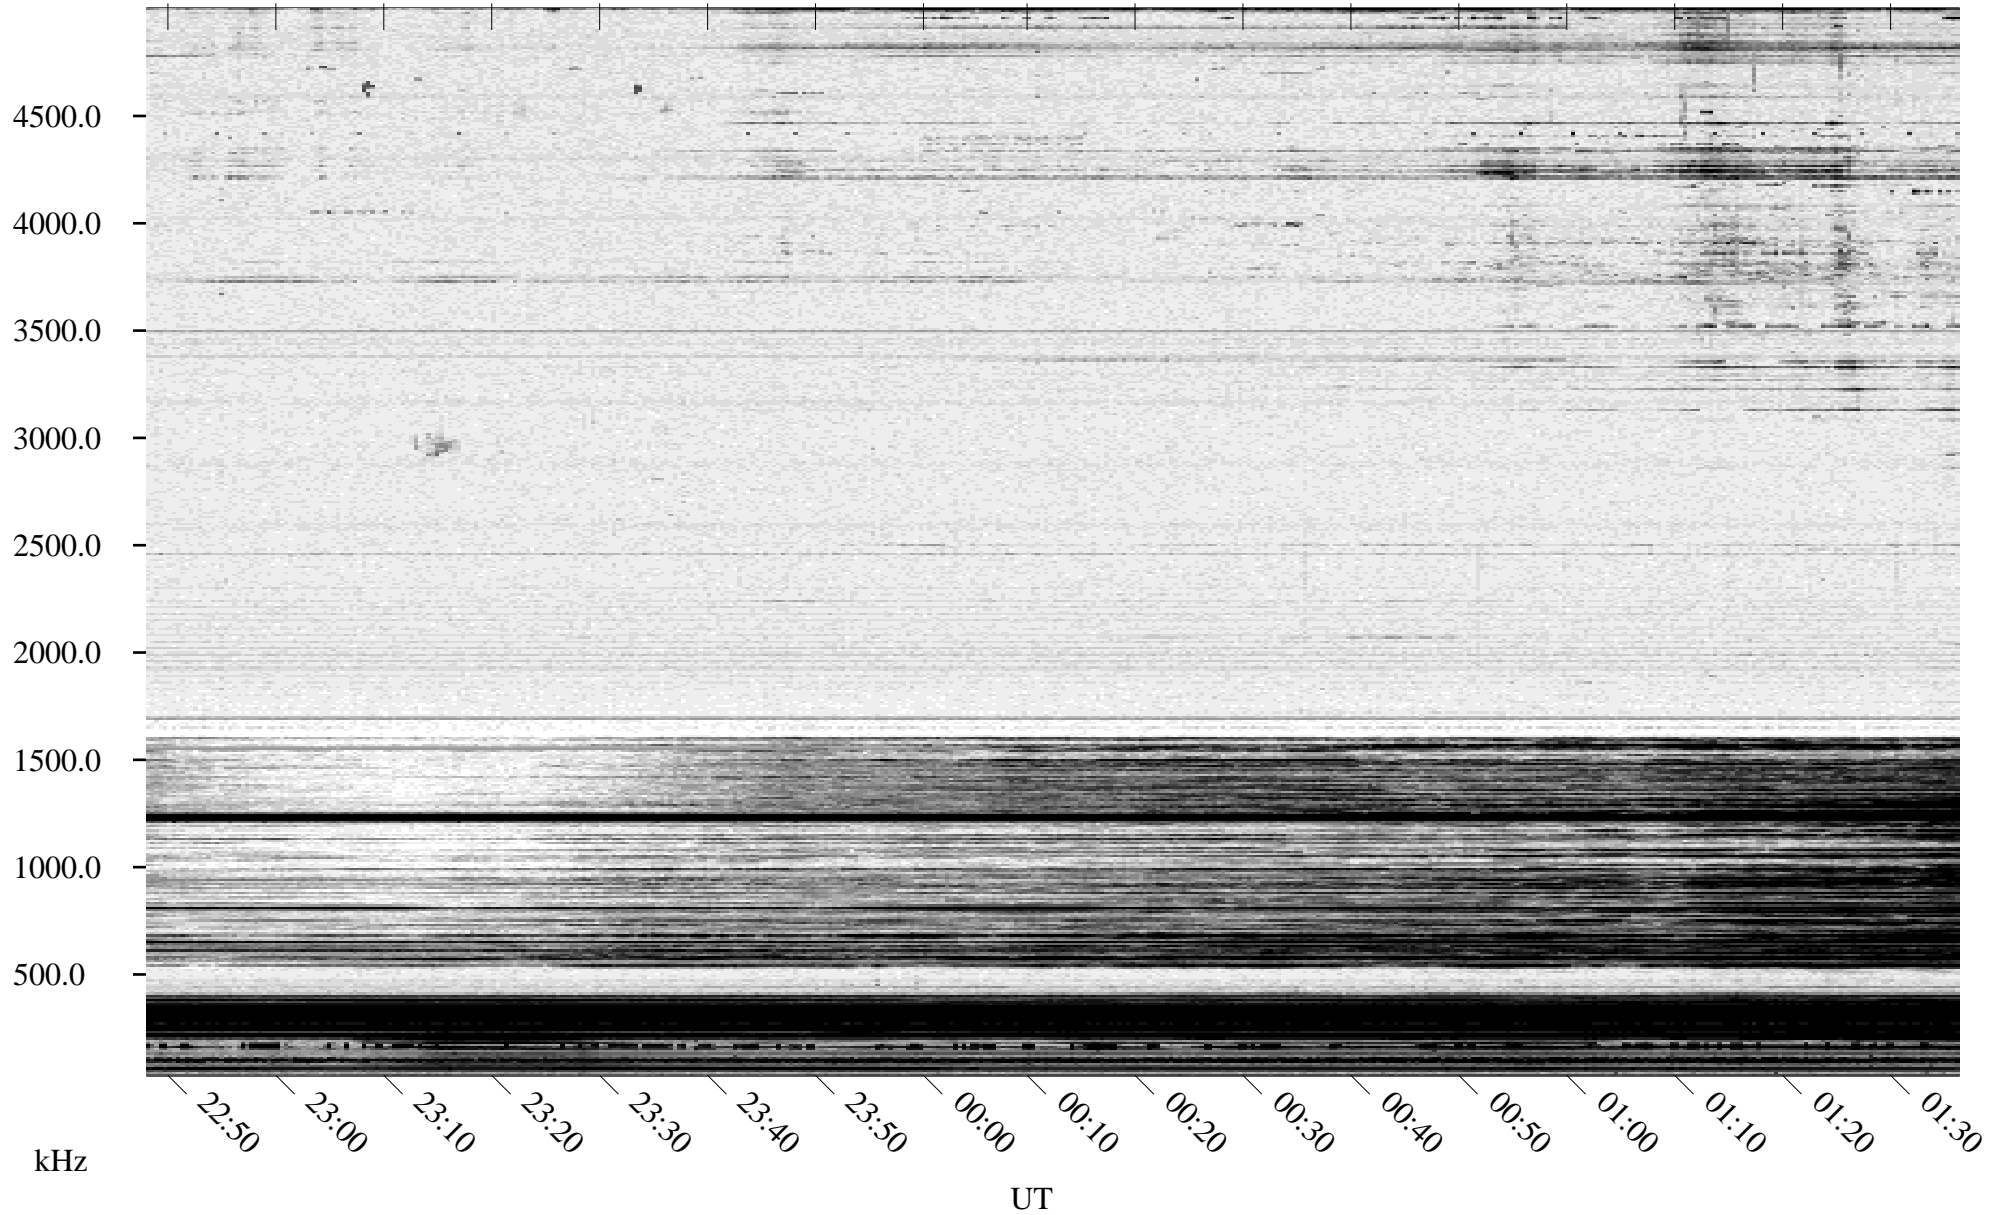

02/07/1995 Churchill, Manitoba

Linear Scale Black = 161 White = 15

ch95038l.r00m max_12

Page 1

02/07/1995 Churchill, Manitoba

Linear Scale Black = 161 White = 15

ch95038l.r00m max_12

Page 2

02/08/1995 Churchill, Manitoba

Linear Scale Black = 161 White = 15

ch95038l.r00m max_12

Page 3

02/08/1995 Churchill, Manitoba

Linear Scale Black = 161 White = 15

ch95038l.r00m max_12

Page 4

02/08/1995 Churchill, Manitoba

Linear Scale Black = 161 White = 15

ch95038l.r00m max_12

Page 5

02/08/1995 Churchill, Manitoba

Linear Scale Black = 161 White = 15

ch95038l.r00m max_12

Page 6

02/08/1995 Churchill, Manitoba

Linear Scale Black = 161 White = 15

ch95038l.r00m max_12

Page 7

02/08/1995 Churchill, Manitoba

Linear Scale Black = 161 White = 15

ch95038l.r00m max_12