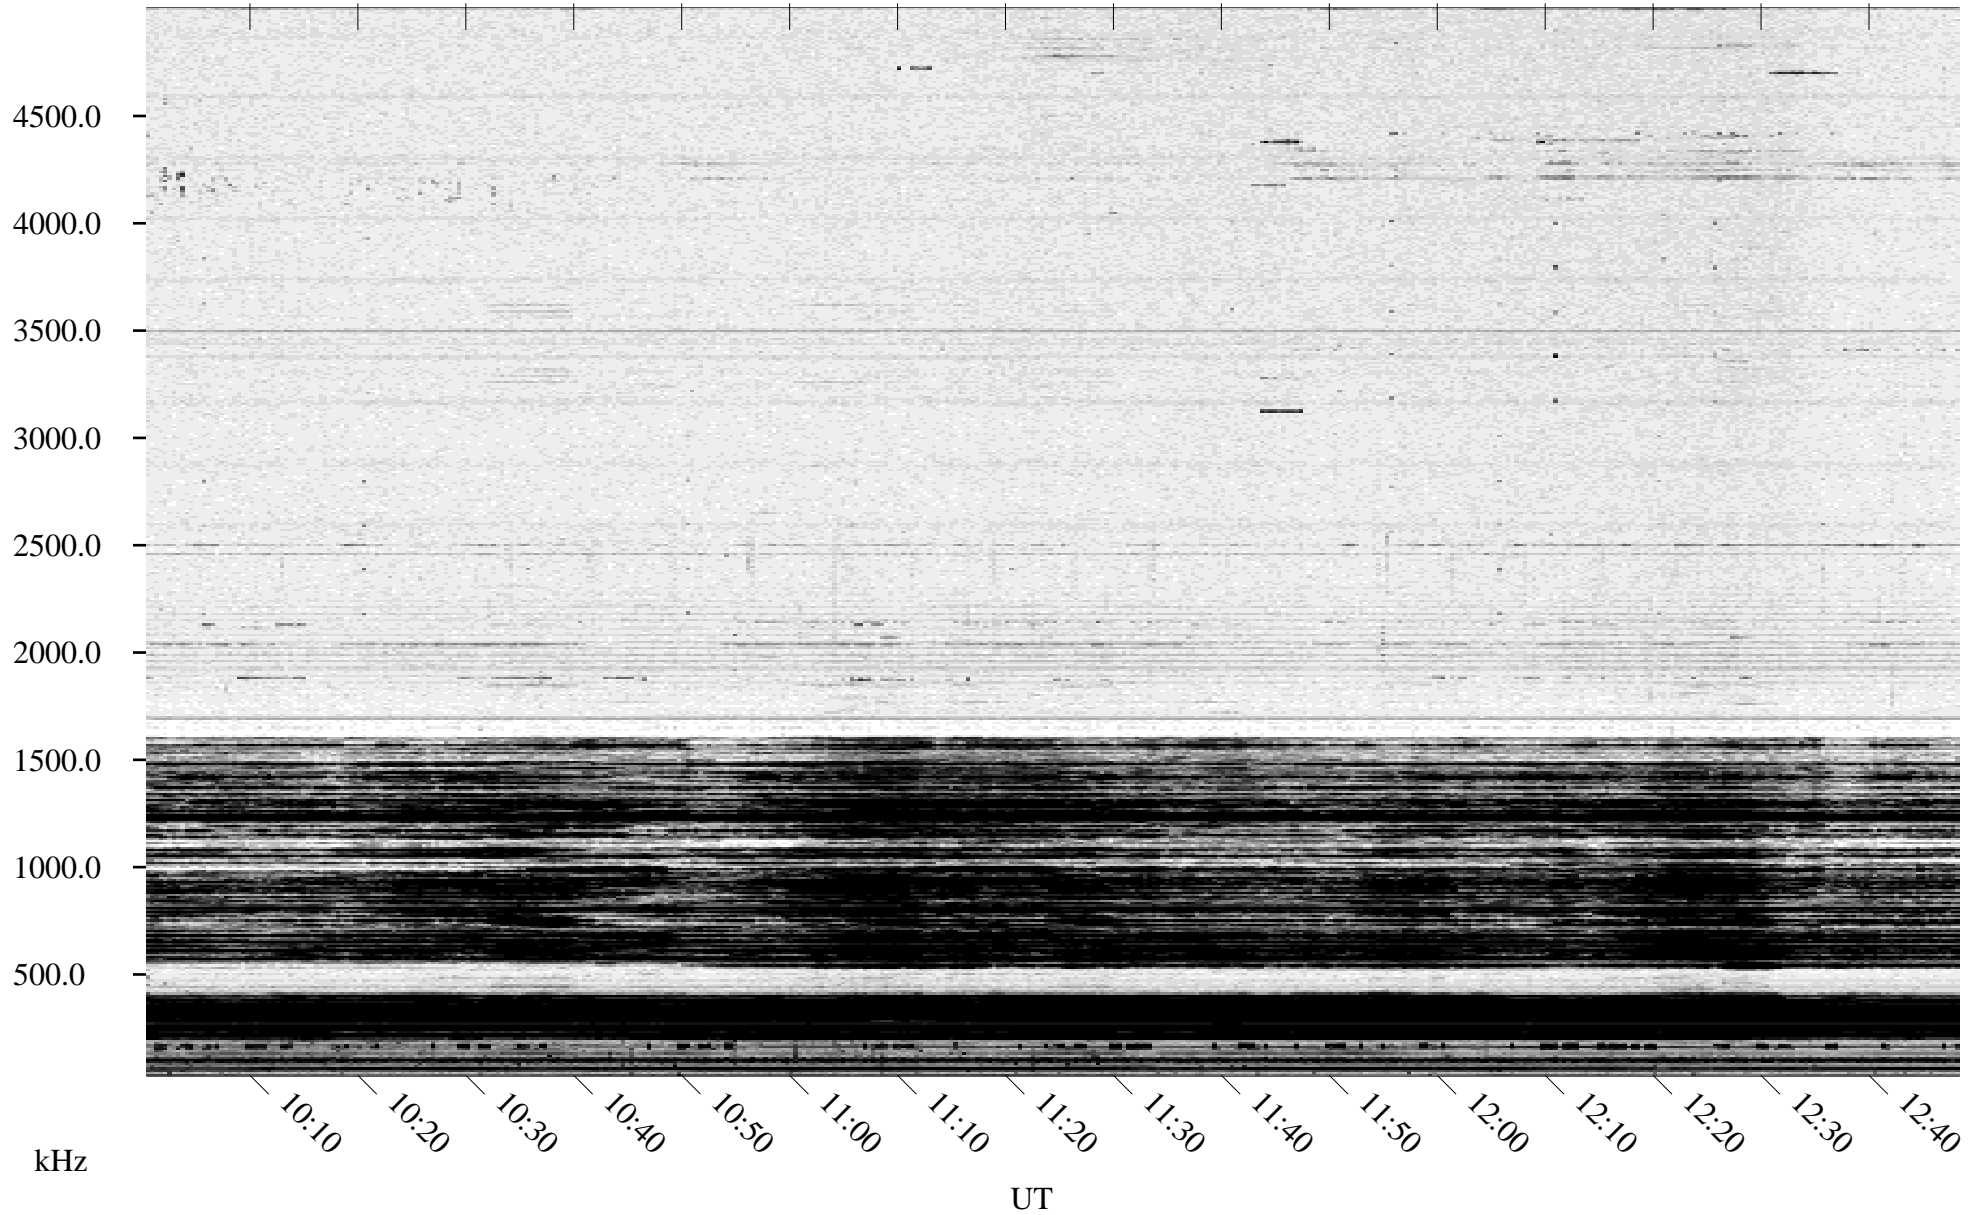

02/07/1995 Churchill, Manitoba

Linear Scale Black = 161 White = 15

ch95038l.r00m max_12

Page 1

02/07/1995 Churchill, Manitoba

Linear Scale Black = 161 White = 15

ch95038l.r00m max_12

Page 2

02/08/1995 Churchill, Manitoba

Linear Scale Black = 161 White = 15

ch95038l.r00m max_12

Page 3

02/08/1995 Churchill, Manitoba

Linear Scale Black = 161 White = 15

ch95038l.r00m max_12

Page 4

02/08/1995 Churchill, Manitoba

Linear Scale Black = 161 White = 15

ch95038l.r00m max_12

Page 5

02/08/1995 Churchill, Manitoba

Linear Scale Black = 161 White = 15

ch95038l.r00m max_12

Page 6

02/08/1995 Churchill, Manitoba

Linear Scale Black = 161 White = 15

ch95038l.r00m max_12

Page 7

02/08/1995 Churchill, Manitoba

Linear Scale Black = 161 White = 15

ch95038l.r00m max_12