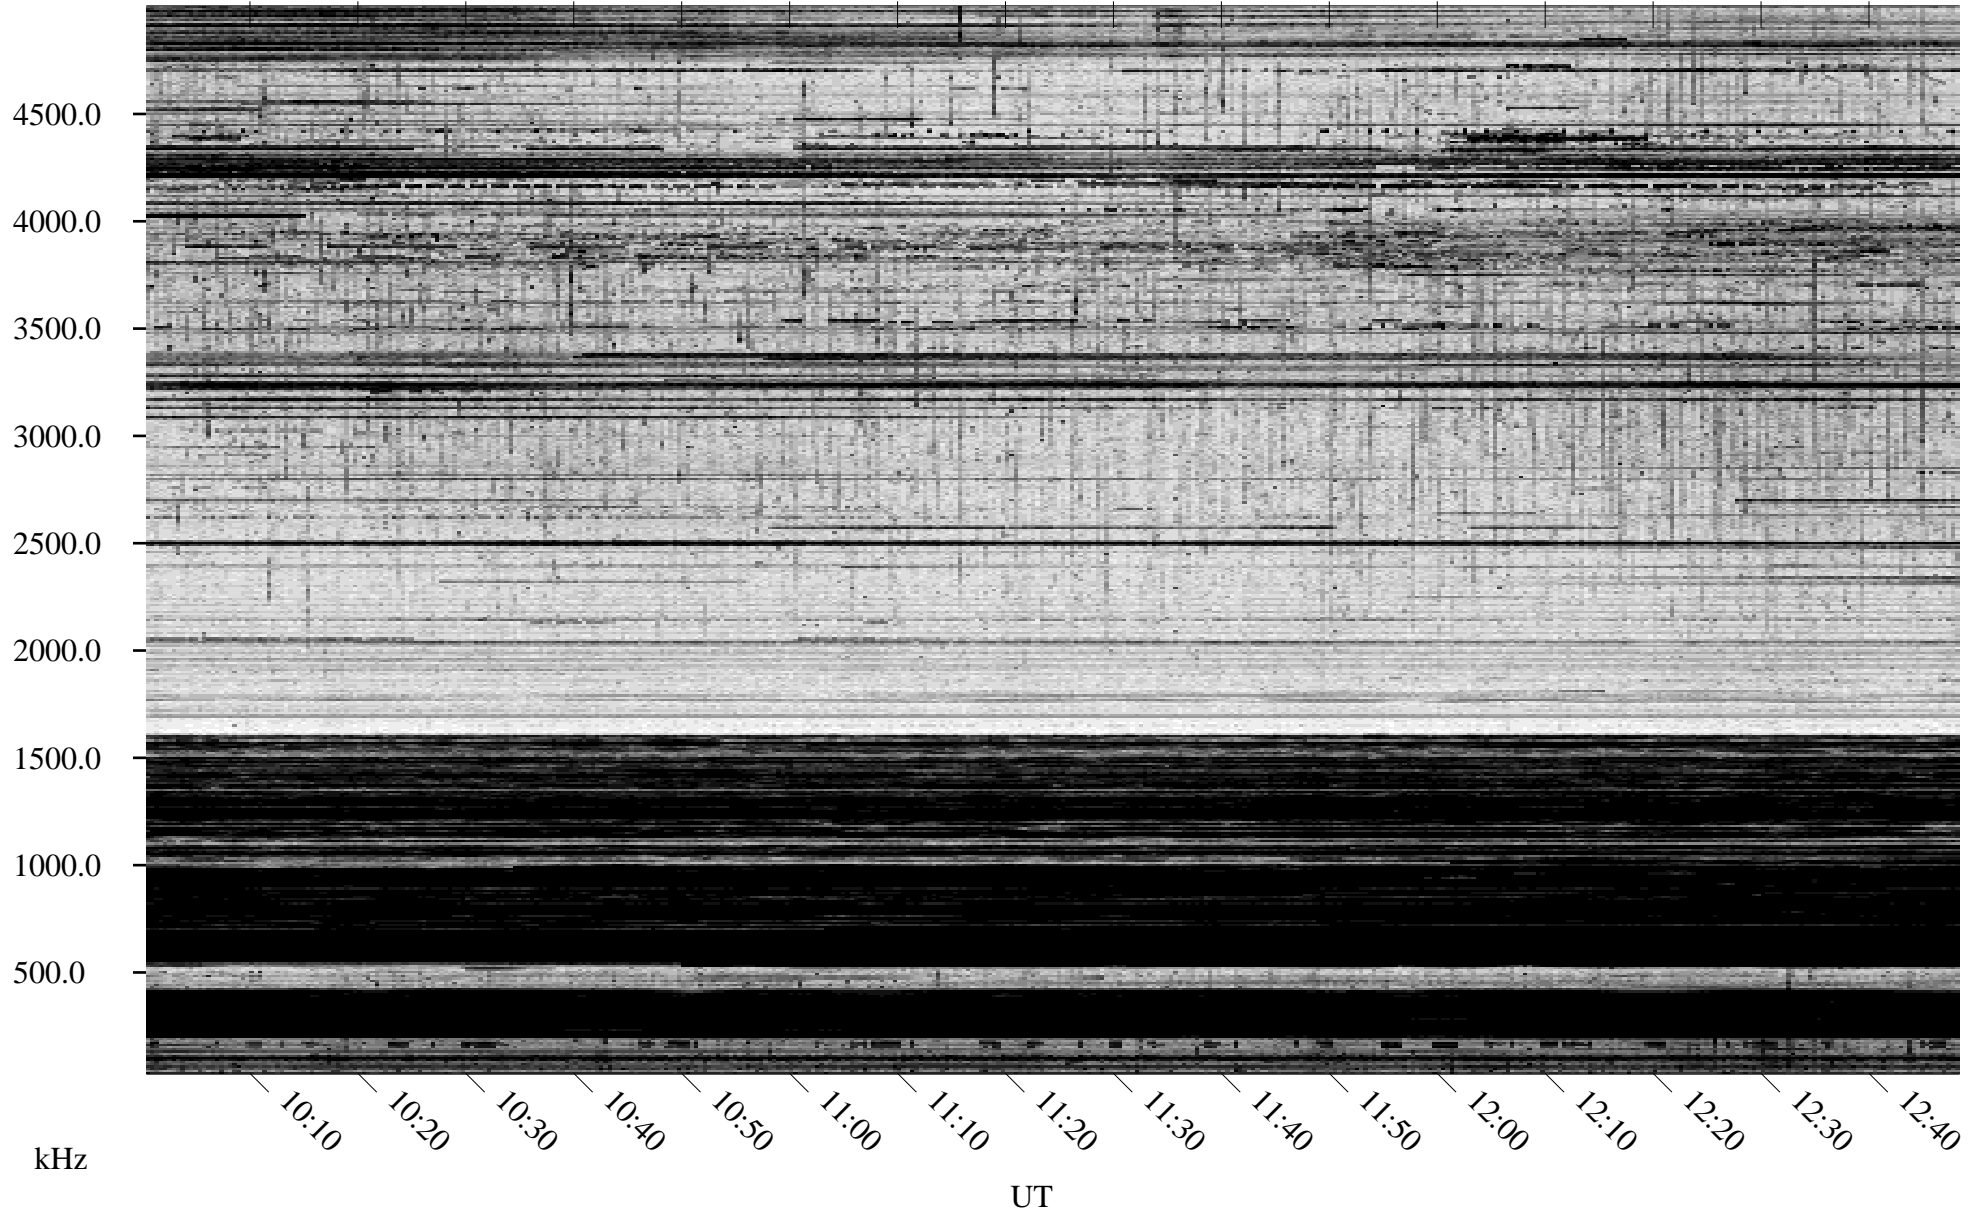

02/08/1995 Churchill, Manitoba

Linear Scale Black = 161 White = 15

ch95039l.r00m max_12

Page 1

02/08/1995 Churchill, Manitoba

Linear Scale Black = 161 White = 15

ch95039l.r00m max_12

Page 2

02/09/1995 Churchill, Manitoba

Linear Scale Black = 161 White = 15

ch95039l.r00m max_12

Page 3

02/09/1995 Churchill, Manitoba

Linear Scale Black = 161 White = 15

ch95039l.r00m max_12

Page 4

02/09/1995 Churchill, Manitoba

Linear Scale Black = 161 White = 15

ch95039l.r00m max_12

Page 5

02/09/1995 Churchill, Manitoba

Linear Scale Black = 161 White = 15

ch95039l.r00m max_12

Page 6

02/09/1995 Churchill, Manitoba

Linear Scale Black = 161 White = 15

ch95039l.r00m max_12

Page 7

02/09/1995 Churchill, Manitoba

Linear Scale Black = 161 White = 15

ch95039l.r00m max_12

Page 8