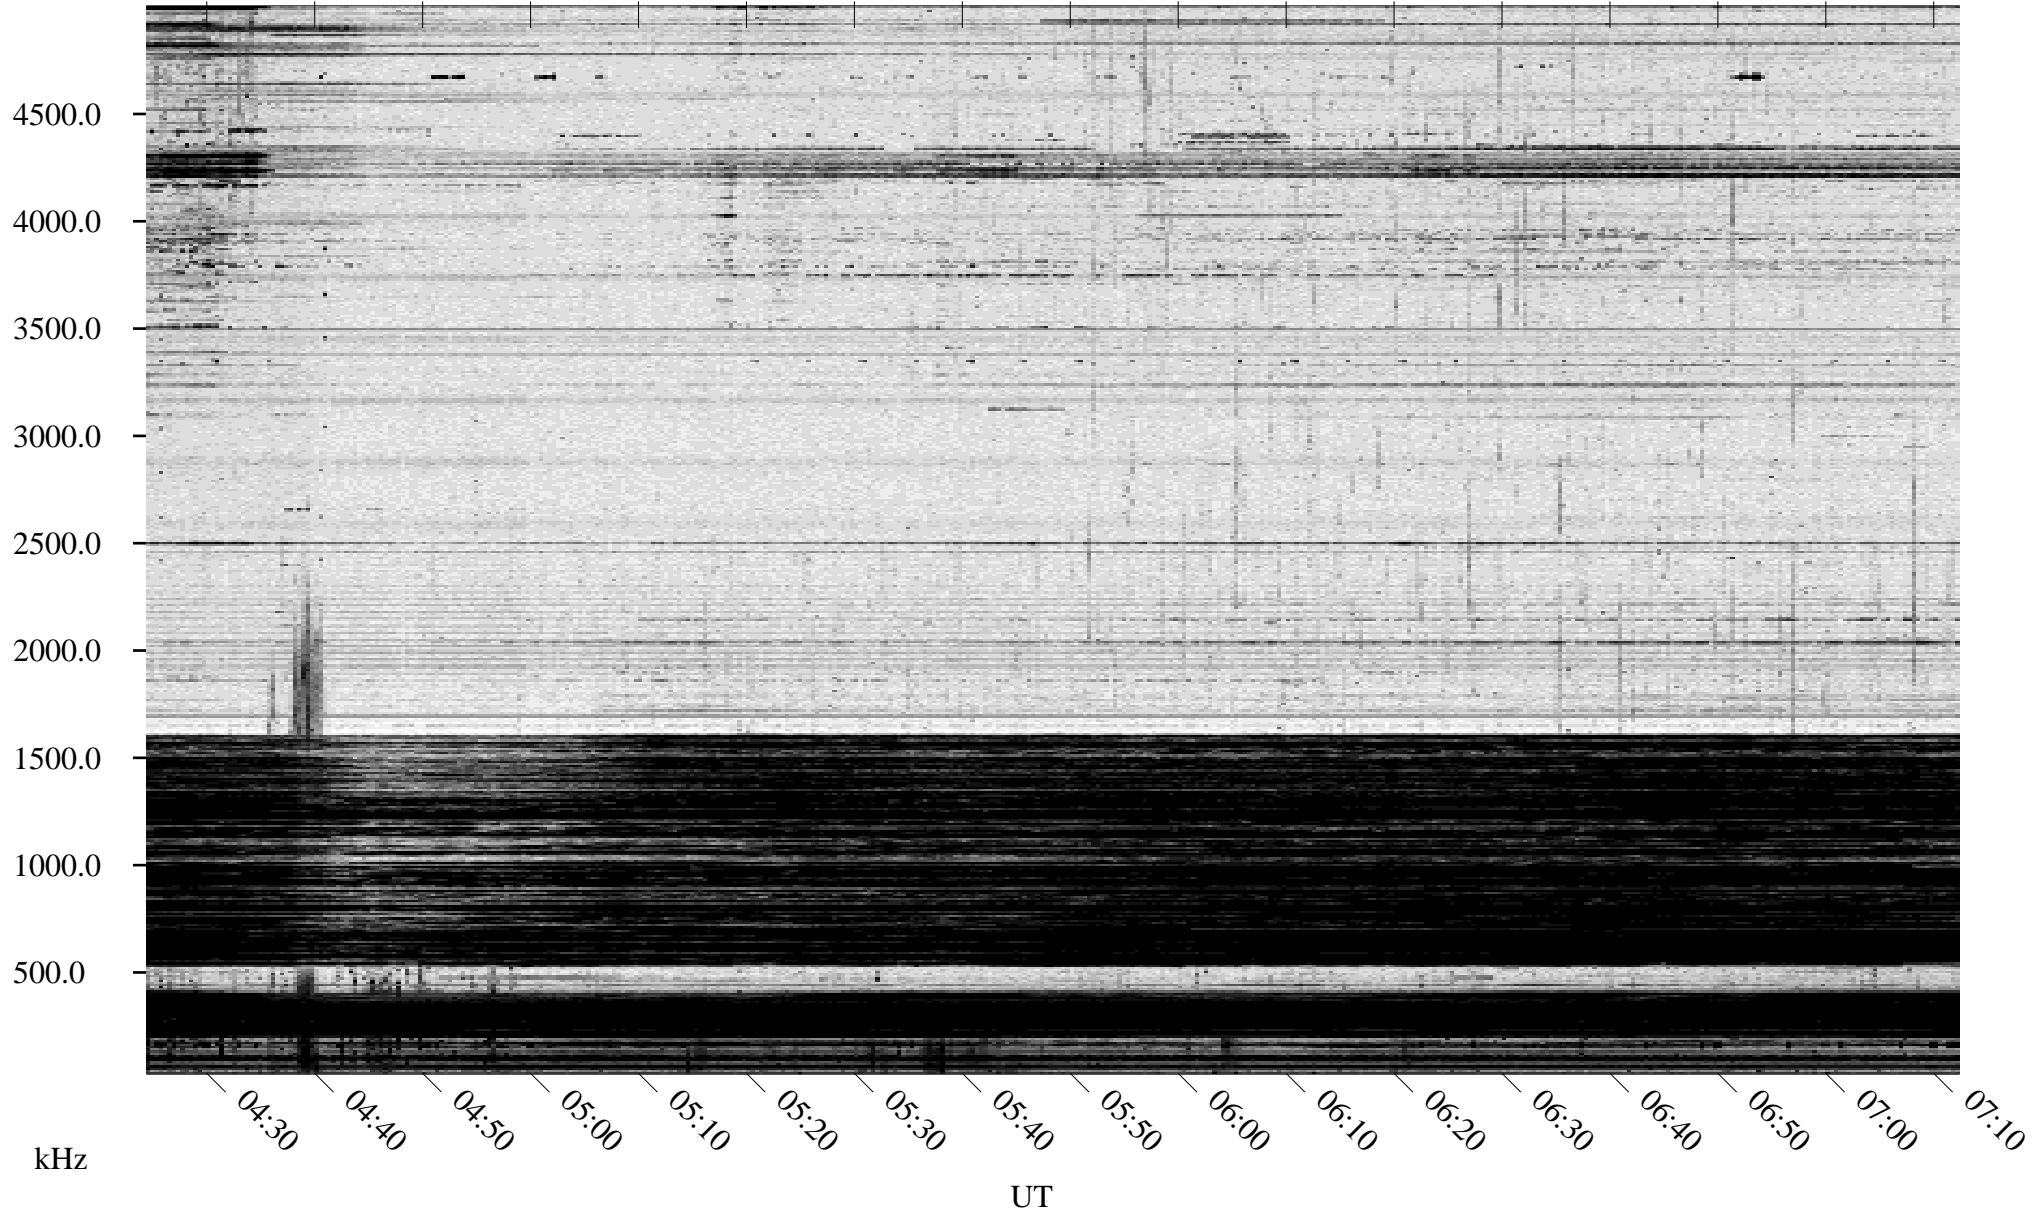

02/08/1995 Churchill, Manitoba

Linear Scale Black = 161 White = 15

ch95039l.r00m max_12

Page 1

02/08/1995 Churchill, Manitoba

Linear Scale Black = 161 White = 15

ch95039l.r00m max_12

Page 2

02/09/1995 Churchill, Manitoba

Linear Scale Black = 161 White = 15

ch95039l.r00m max_12

Page 3

02/09/1995 Churchill, Manitoba

Linear Scale Black = 161 White = 15

ch95039l.r00m max_12

Page 4

02/09/1995 Churchill, Manitoba

Linear Scale Black = 161 White = 15

ch95039l.r00m max_12

Page 5

02/09/1995 Churchill, Manitoba

Linear Scale Black = 161 White = 15

ch95039l.r00m max_12

Page 6

02/09/1995 Churchill, Manitoba

Linear Scale Black = 161 White = 15

ch95039l.r00m max_12

Page 7

02/09/1995 Churchill, Manitoba

Linear Scale Black = 161 White = 15

ch95039l.r00m max_12

Page 8