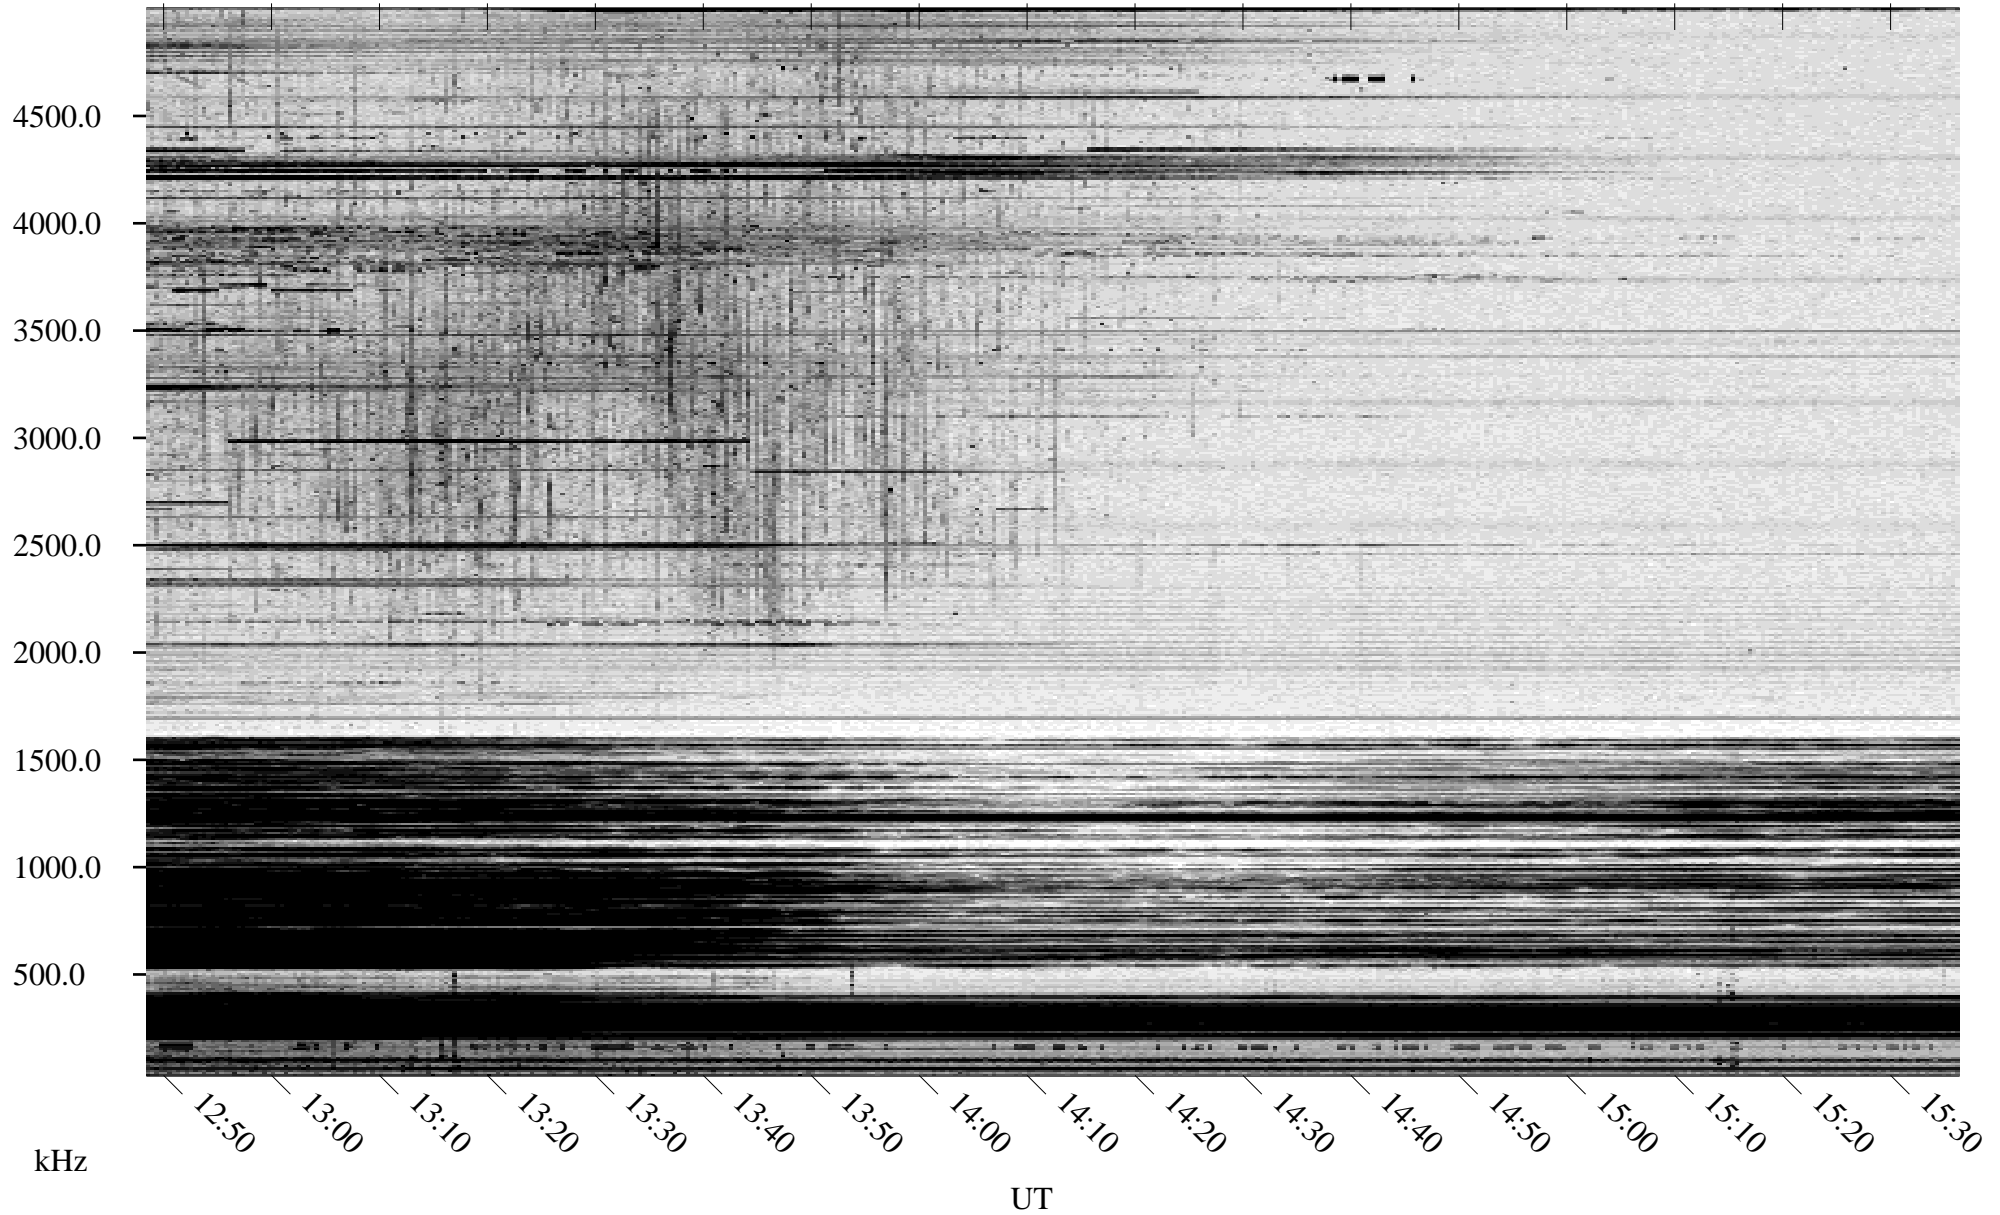

02/08/1995 Churchill, Manitoba

Linear Scale Black = 161 White = 15

ch95039l.r00m max_12

Page 1

02/08/1995 Churchill, Manitoba

Linear Scale Black = 161 White = 15

ch95039l.r00m max_12

Page 2

02/09/1995 Churchill, Manitoba

Linear Scale Black = 161 White = 15

ch95039l.r00m max_12

Page 3

02/09/1995 Churchill, Manitoba

Linear Scale Black = 161 White = 15

ch95039l.r00m max_12

Page 4

02/09/1995 Churchill, Manitoba

Linear Scale Black = 161 White = 15

ch95039l.r00m max_12

Page 5

02/09/1995 Churchill, Manitoba

Linear Scale Black = 161 White = 15

ch95039l.r00m max_12

Page 6

02/09/1995 Churchill, Manitoba

Linear Scale Black = 161 White = 15

ch95039l.r00m max_12

Page 7

02/09/1995 Churchill, Manitoba

Linear Scale Black = 161 White = 15

ch95039l.r00m max_12

Page 8