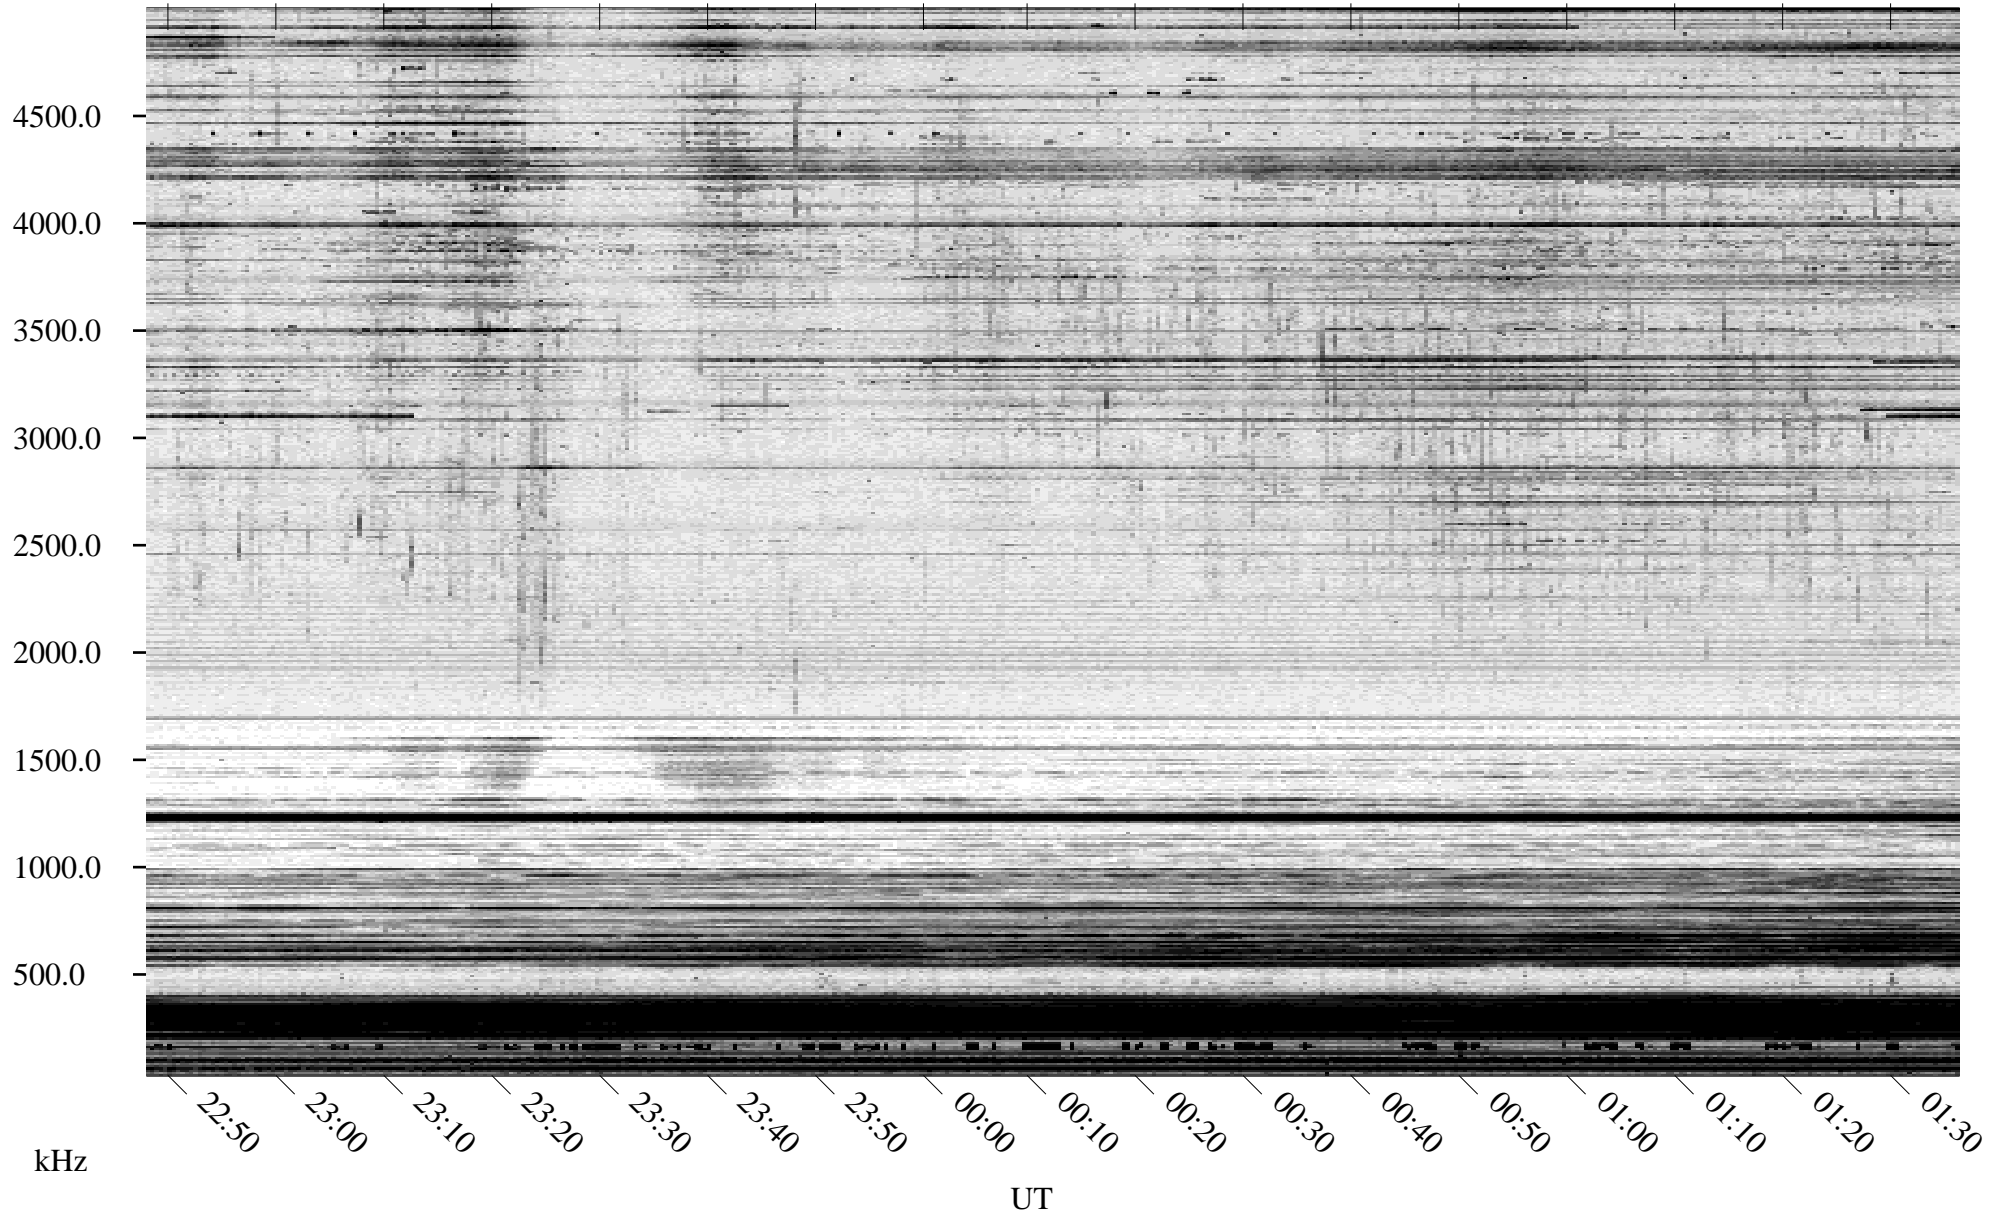

02/08/1995 Churchill, Manitoba

Linear Scale Black = 161 White = 15

ch95039l.r00m max_12

Page 1

02/08/1995 Churchill, Manitoba

Linear Scale Black = 161 White = 15

ch95039l.r00m max_12

Page 2

02/09/1995 Churchill, Manitoba

Linear Scale Black = 161 White = 15

ch95039l.r00m max_12

Page 3

02/09/1995 Churchill, Manitoba

Linear Scale Black = 161 White = 15

ch95039l.r00m max_12

Page 4

02/09/1995 Churchill, Manitoba

Linear Scale Black = 161 White = 15

ch95039l.r00m max_12

Page 5

02/09/1995 Churchill, Manitoba

Linear Scale Black = 161 White = 15

ch95039l.r00m max_12

Page 6

02/09/1995 Churchill, Manitoba

Linear Scale Black = 161 White = 15

ch95039l.r00m max_12

Page 7

02/09/1995 Churchill, Manitoba

Linear Scale Black = 161 White = 15

ch95039l.r00m max_12

Page 8