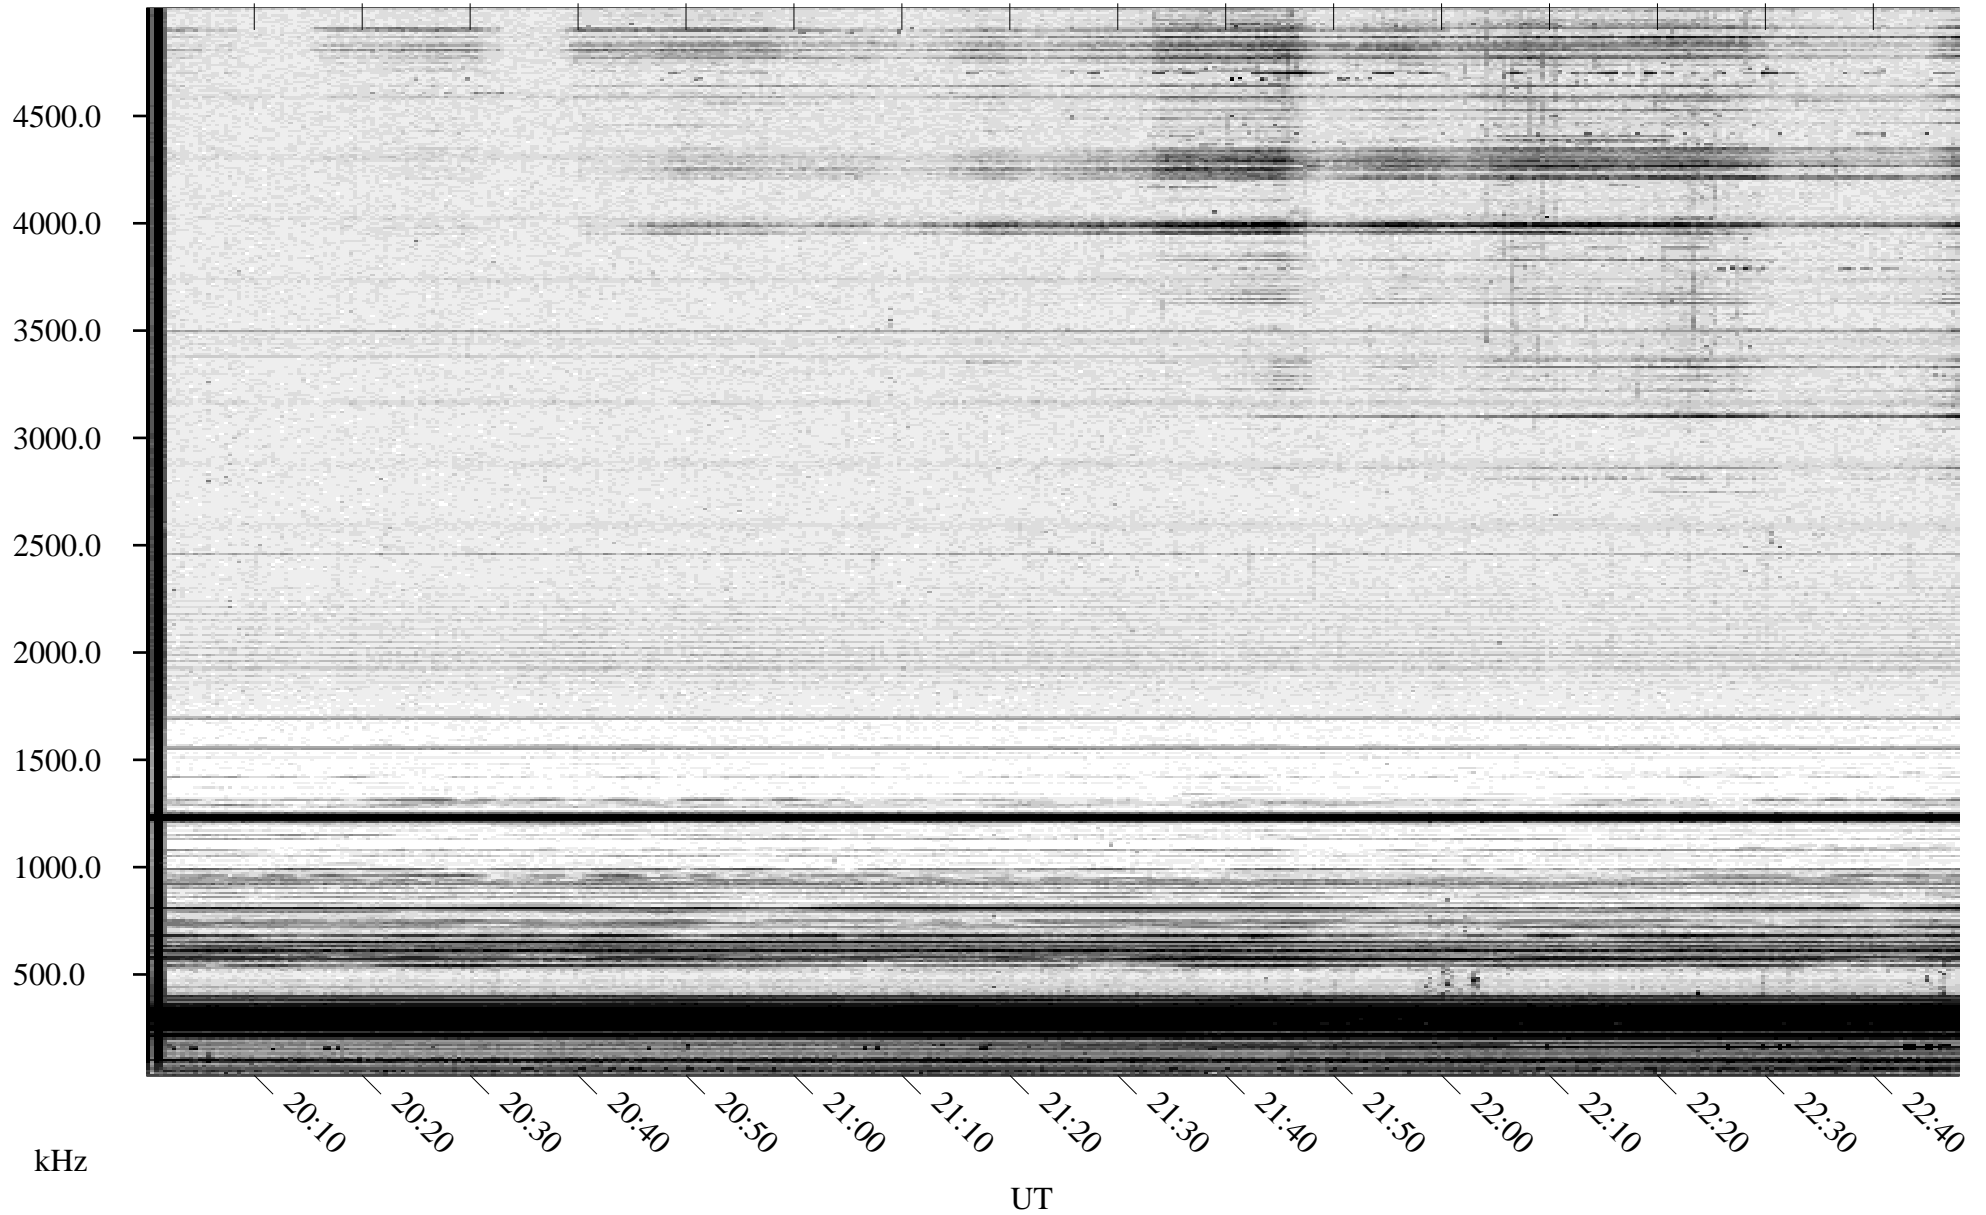

02/08/1995 Churchill, Manitoba

Linear Scale Black = 161 White = 15

ch95039l.r00m max_12

Page 1

02/08/1995 Churchill, Manitoba

Linear Scale Black = 161 White = 15

ch95039l.r00m max_12

Page 2

02/09/1995 Churchill, Manitoba

Linear Scale Black = 161 White = 15

ch95039l.r00m max_12

Page 3

02/09/1995 Churchill, Manitoba

Linear Scale Black = 161 White = 15

ch95039l.r00m max_12

Page 4

02/09/1995 Churchill, Manitoba

Linear Scale Black = 161 White = 15

ch95039l.r00m max_12

Page 5

02/09/1995 Churchill, Manitoba

Linear Scale Black = 161 White = 15

ch95039l.r00m max_12

Page 6

02/09/1995 Churchill, Manitoba

Linear Scale Black = 161 White = 15

ch95039l.r00m max_12

Page 7

02/09/1995 Churchill, Manitoba

Linear Scale Black = 161 White = 15

ch95039l.r00m max_12

Page 8