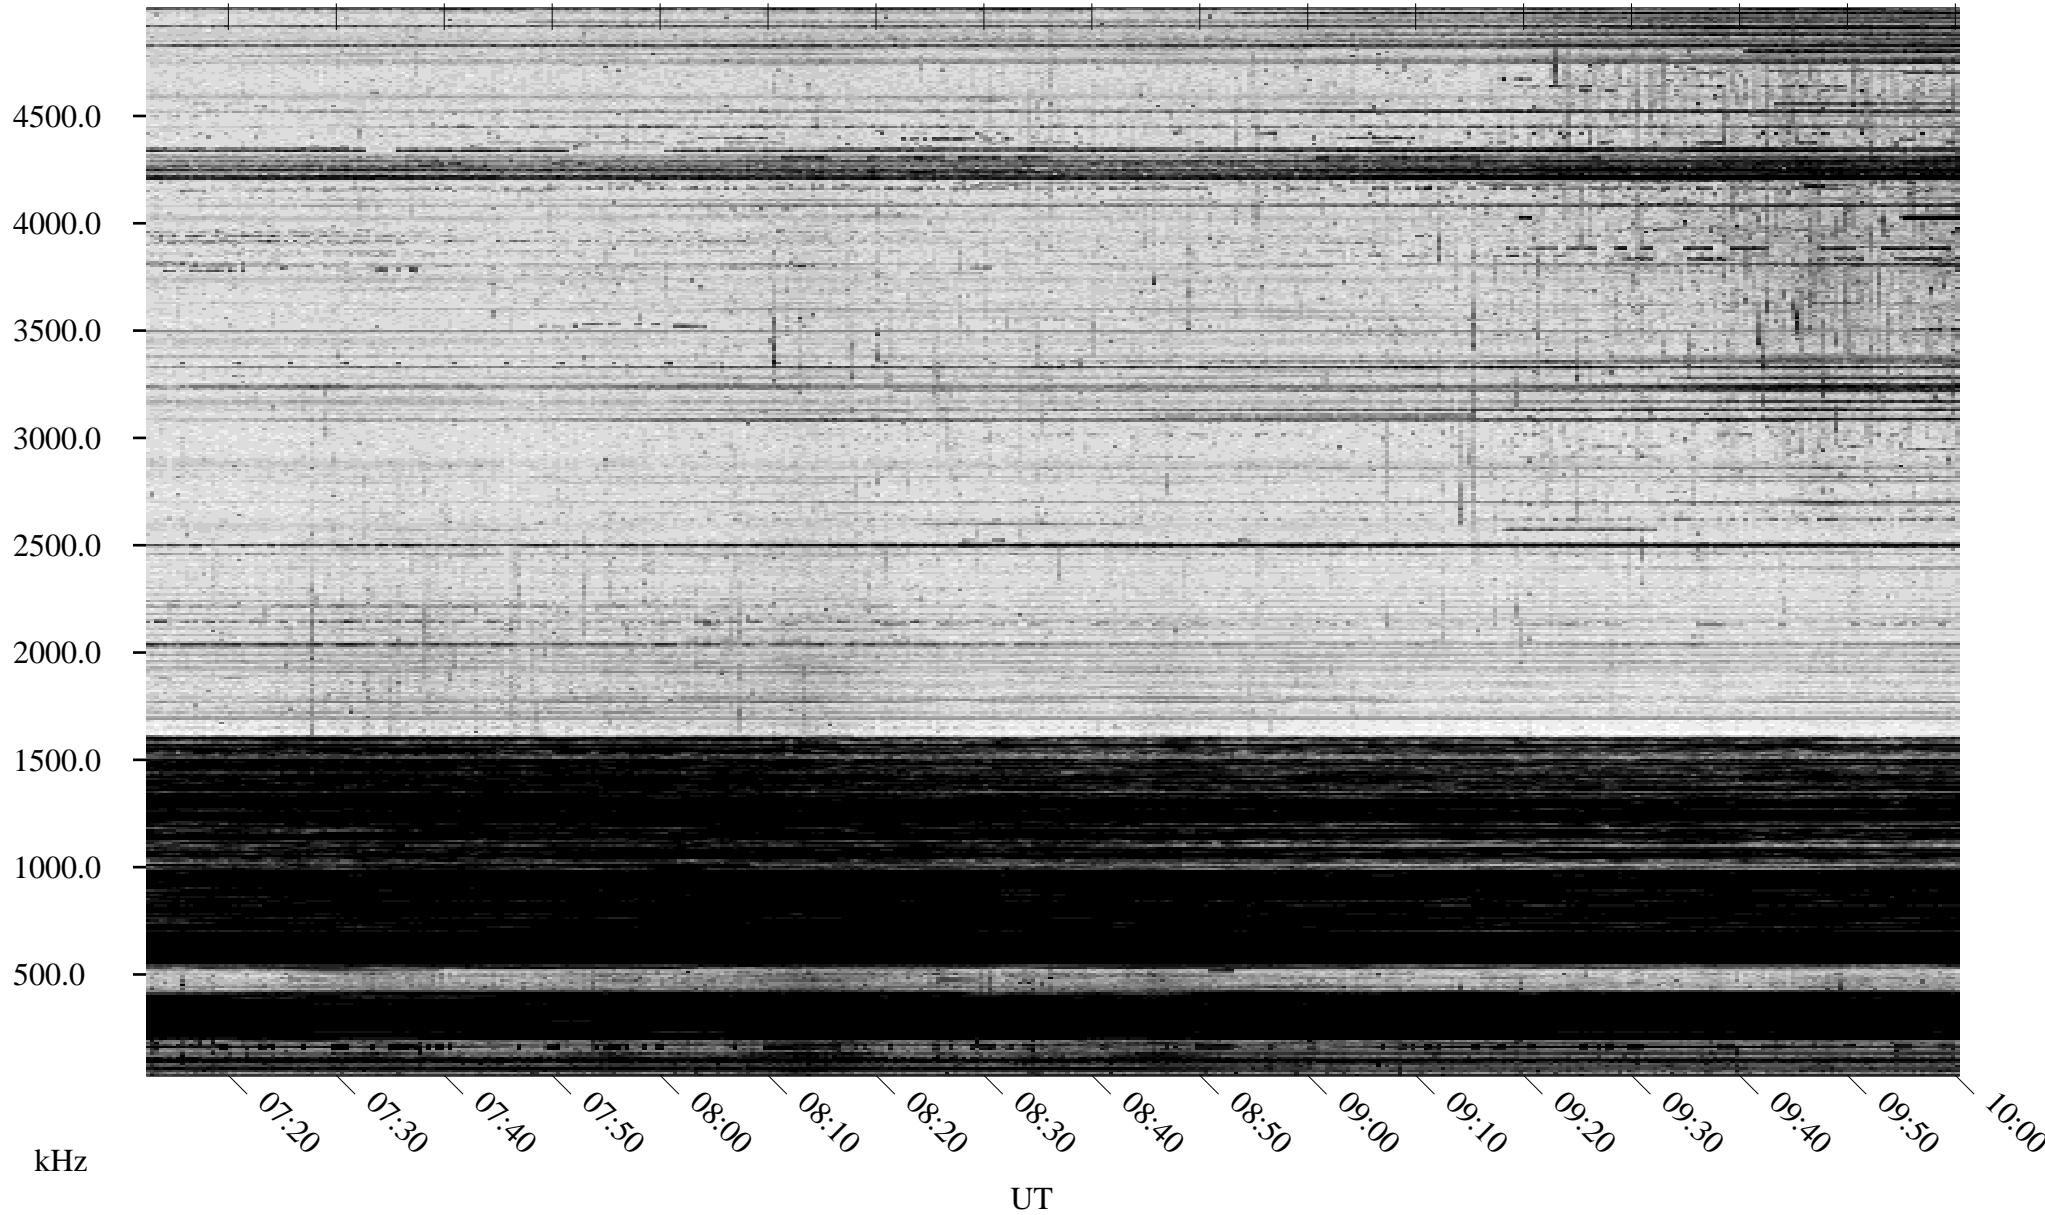

02/08/1995 Churchill, Manitoba

Linear Scale Black = 161 White = 15

ch95039l.r00m max_12

Page 1

02/08/1995 Churchill, Manitoba

Linear Scale Black = 161 White = 15

ch95039l.r00m max_12

Page 2

02/09/1995 Churchill, Manitoba

Linear Scale Black = 161 White = 15

ch95039l.r00m max_12

Page 3

02/09/1995 Churchill, Manitoba

Linear Scale Black = 161 White = 15

ch95039l.r00m max_12

Page 4

02/09/1995 Churchill, Manitoba

Linear Scale Black = 161 White = 15

ch95039l.r00m max_12

Page 5

02/09/1995 Churchill, Manitoba

Linear Scale Black = 161 White = 15

ch95039l.r00m max_12

Page 6

02/09/1995 Churchill, Manitoba

Linear Scale Black = 161 White = 15

ch95039l.r00m max_12

Page 7

02/09/1995 Churchill, Manitoba

Linear Scale Black = 161 White = 15

ch95039l.r00m max_12

Page 8