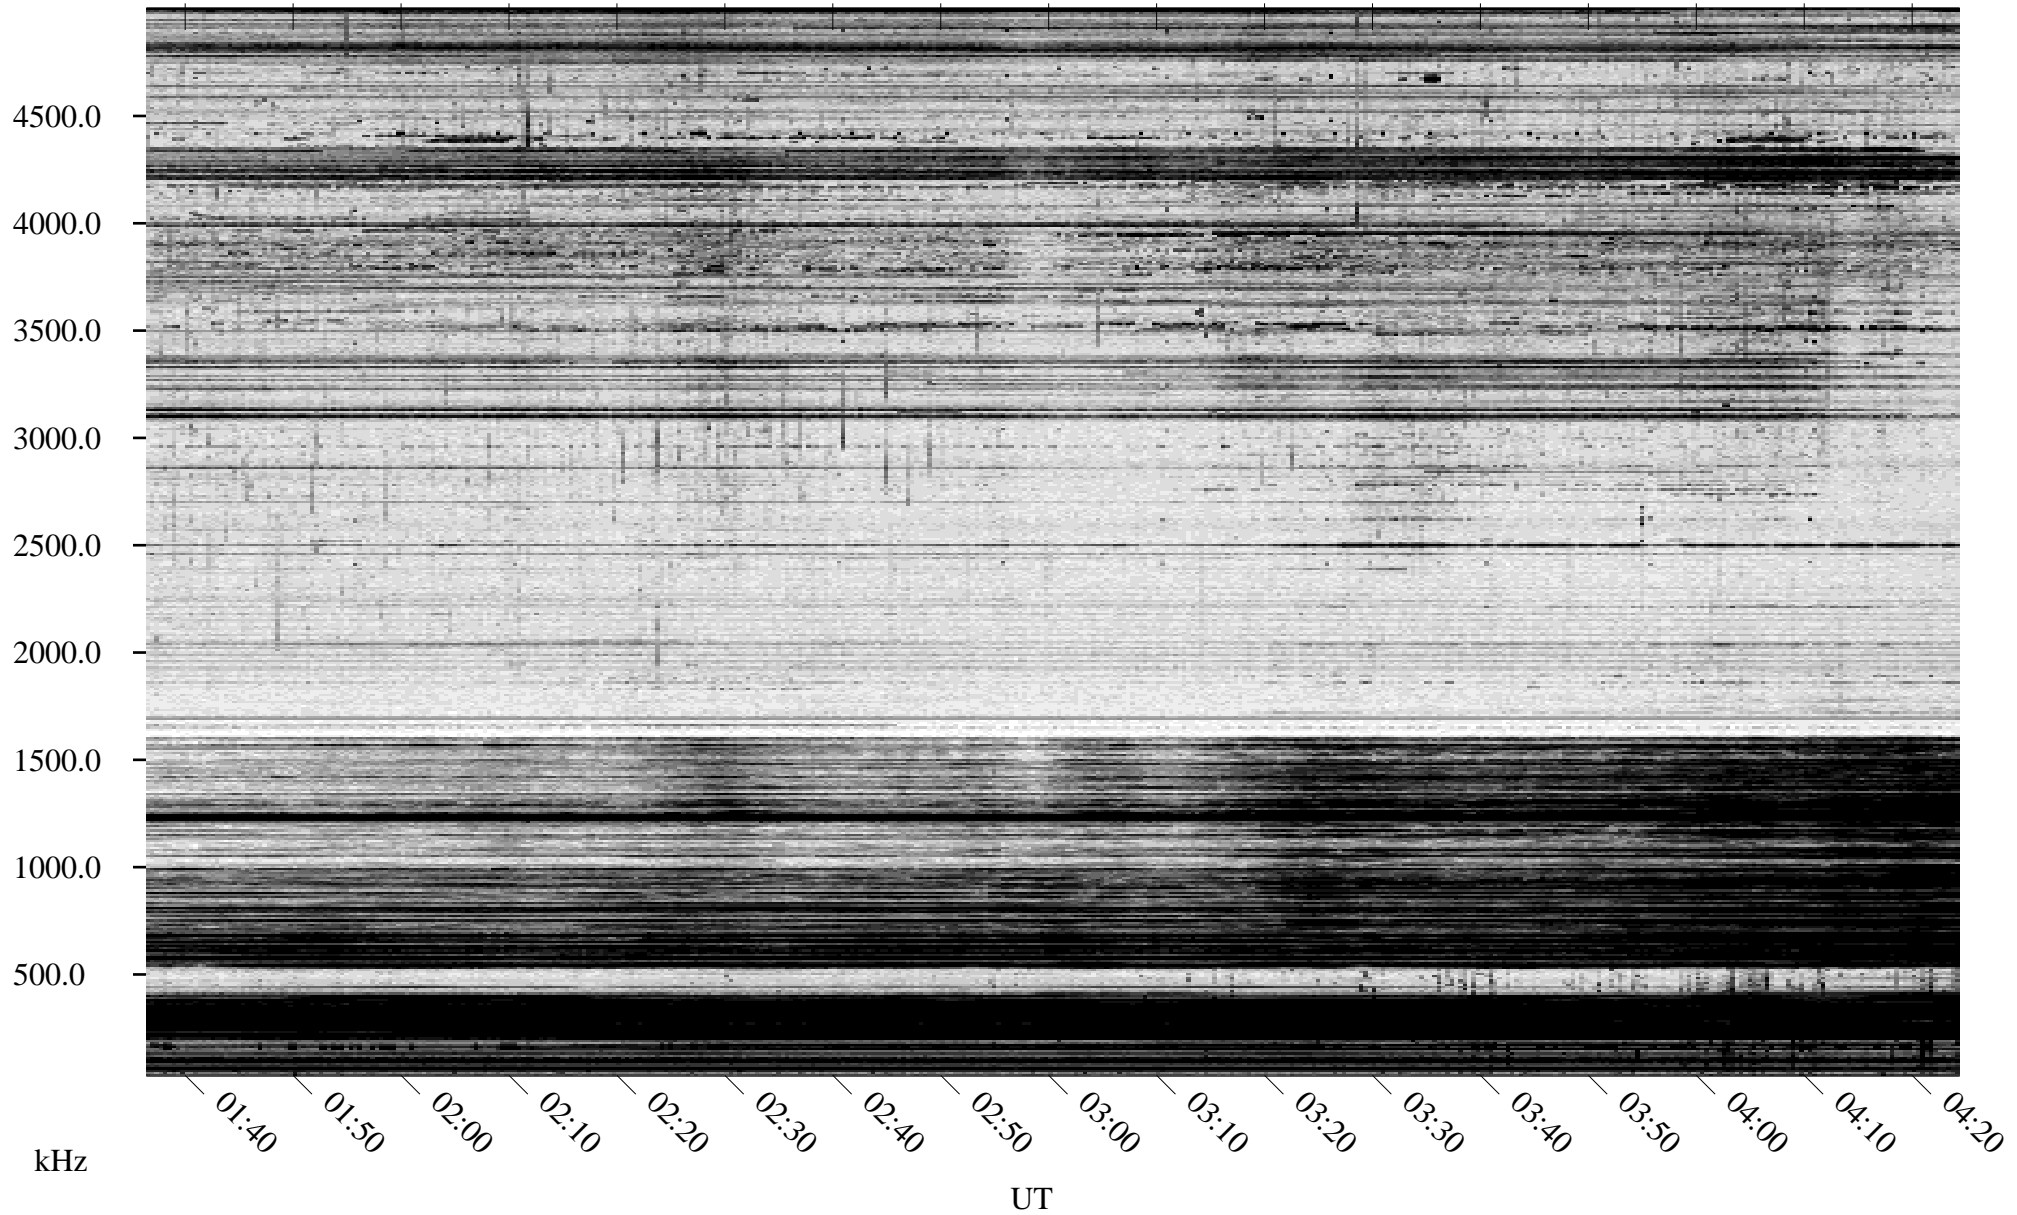

02/08/1995 Churchill, Manitoba

Linear Scale Black = 161 White = 15

ch95039l.r00m max_12

Page 1

02/08/1995 Churchill, Manitoba

Linear Scale Black = 161 White = 15

ch95039l.r00m max_12

Page 2

02/09/1995 Churchill, Manitoba

Linear Scale Black = 161 White = 15

ch95039l.r00m max_12

Page 3

02/09/1995 Churchill, Manitoba

Linear Scale Black = 161 White = 15

ch95039l.r00m max_12

Page 4

02/09/1995 Churchill, Manitoba

Linear Scale Black = 161 White = 15

ch95039l.r00m max_12

Page 5

02/09/1995 Churchill, Manitoba

Linear Scale Black = 161 White = 15

ch95039l.r00m max_12

Page 6

02/09/1995 Churchill, Manitoba

Linear Scale Black = 161 White = 15

ch95039l.r00m max_12

Page 7

02/09/1995 Churchill, Manitoba

Linear Scale Black = 161 White = 15

ch95039l.r00m max_12

Page 8