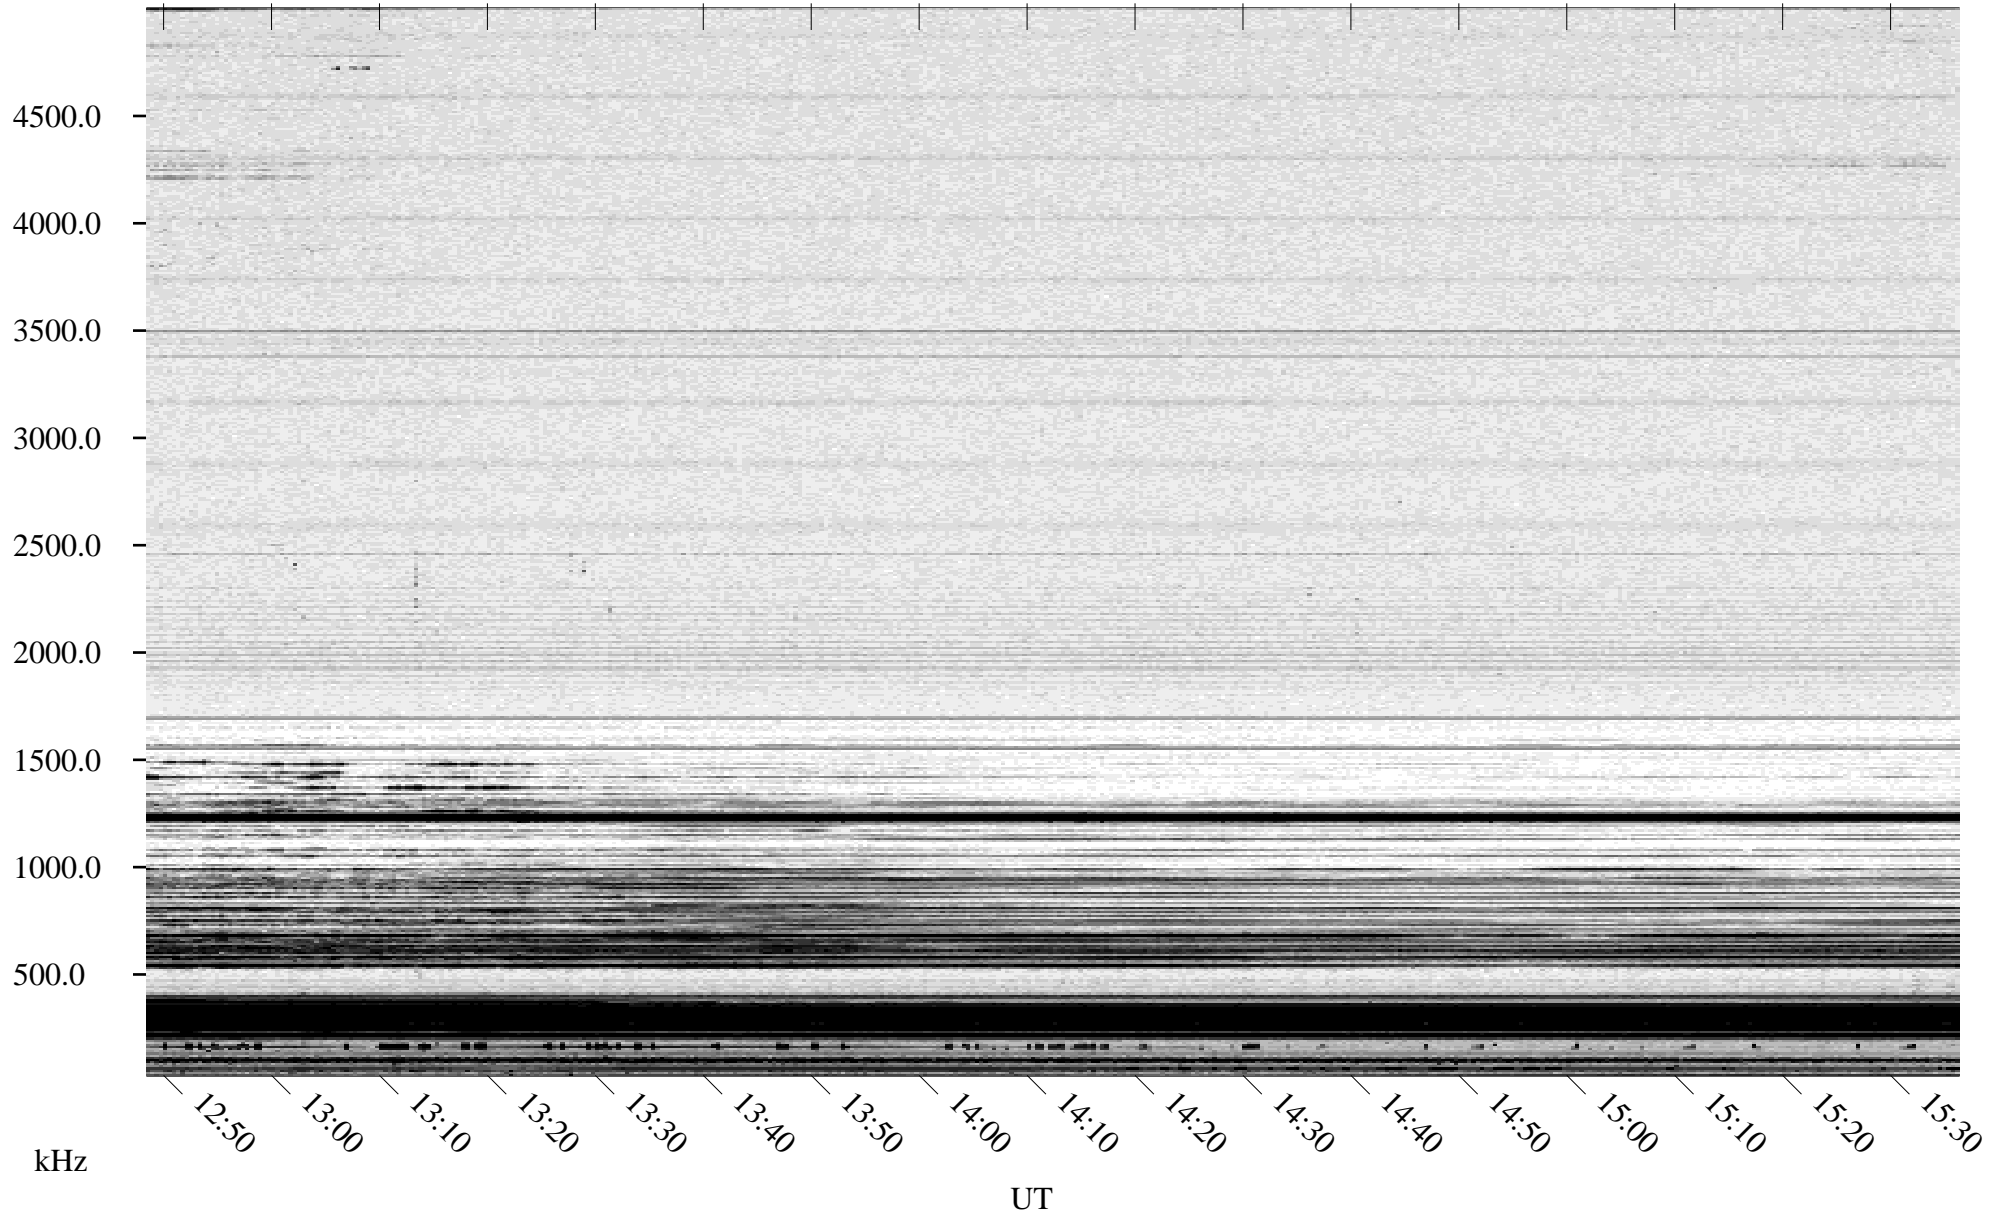

02/10/1995 Churchill, Manitoba

Linear Scale Black = 161 White = 15

ch950411.r00m max_12

Page 1

02/10/1995 Churchill, Manitoba

Linear Scale Black = 161 White = 15

ch950411.r00m max_12

Page 2

02/11/1995 Churchill, Manitoba

Linear Scale Black = 161 White = 15

ch950411.r00m max_12

Page 3

02/11/1995 Churchill, Manitoba

Linear Scale Black = 161 White = 15

ch950411.r00m max_12

Page 4

02/11/1995 Churchill, Manitoba

Linear Scale Black = 161 White = 15

ch950411.r00m max_12

Page 5

02/11/1995 Churchill, Manitoba

Linear Scale Black = 161 White = 15

ch950411.r00m max_12

Page 6

02/11/1995 Churchill, Manitoba

Linear Scale Black = 161 White = 15

ch950411.r00m max_12

Page 7

02/11/1995 Churchill, Manitoba

Linear Scale Black = 161 White = 15

ch950411.r00m max_12