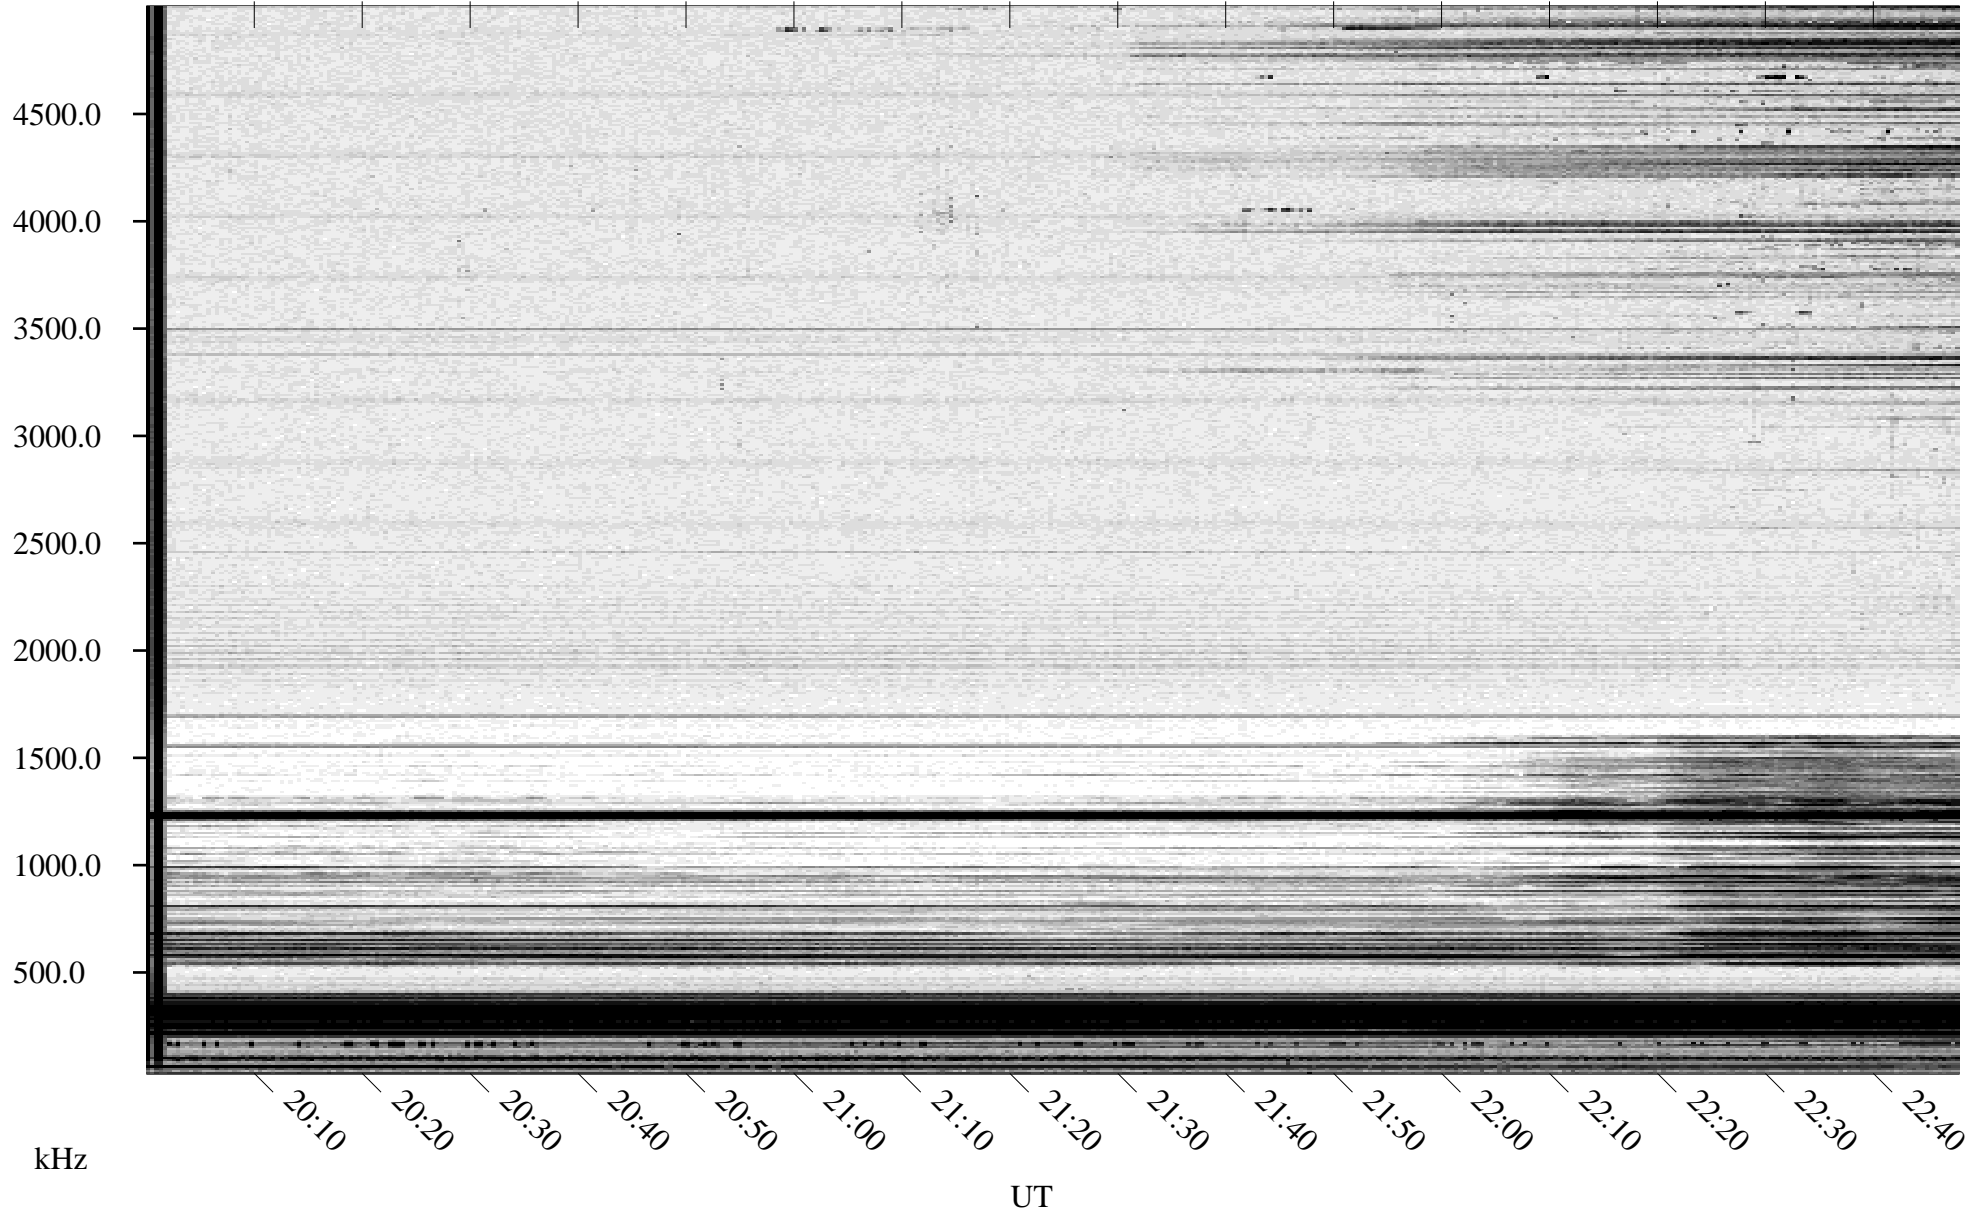

02/10/1995 Churchill, Manitoba

Linear Scale Black = 161 White = 15

ch950411.r00m max_12

Page 1

02/10/1995 Churchill, Manitoba

Linear Scale Black = 161 White = 15

ch950411.r00m max_12

Page 2

02/11/1995 Churchill, Manitoba

Linear Scale Black = 161 White = 15

ch950411.r00m max_12

Page 3

02/11/1995 Churchill, Manitoba

Linear Scale Black = 161 White = 15

ch950411.r00m max_12

Page 4

02/11/1995 Churchill, Manitoba

Linear Scale Black = 161 White = 15

ch950411.r00m max_12

Page 5

02/11/1995 Churchill, Manitoba

Linear Scale Black = 161 White = 15

ch950411.r00m max_12

Page 6

02/11/1995 Churchill, Manitoba

Linear Scale Black = 161 White = 15

ch950411.r00m max_12

Page 7

02/11/1995 Churchill, Manitoba

Linear Scale Black = 161 White = 15

ch950411.r00m max_12