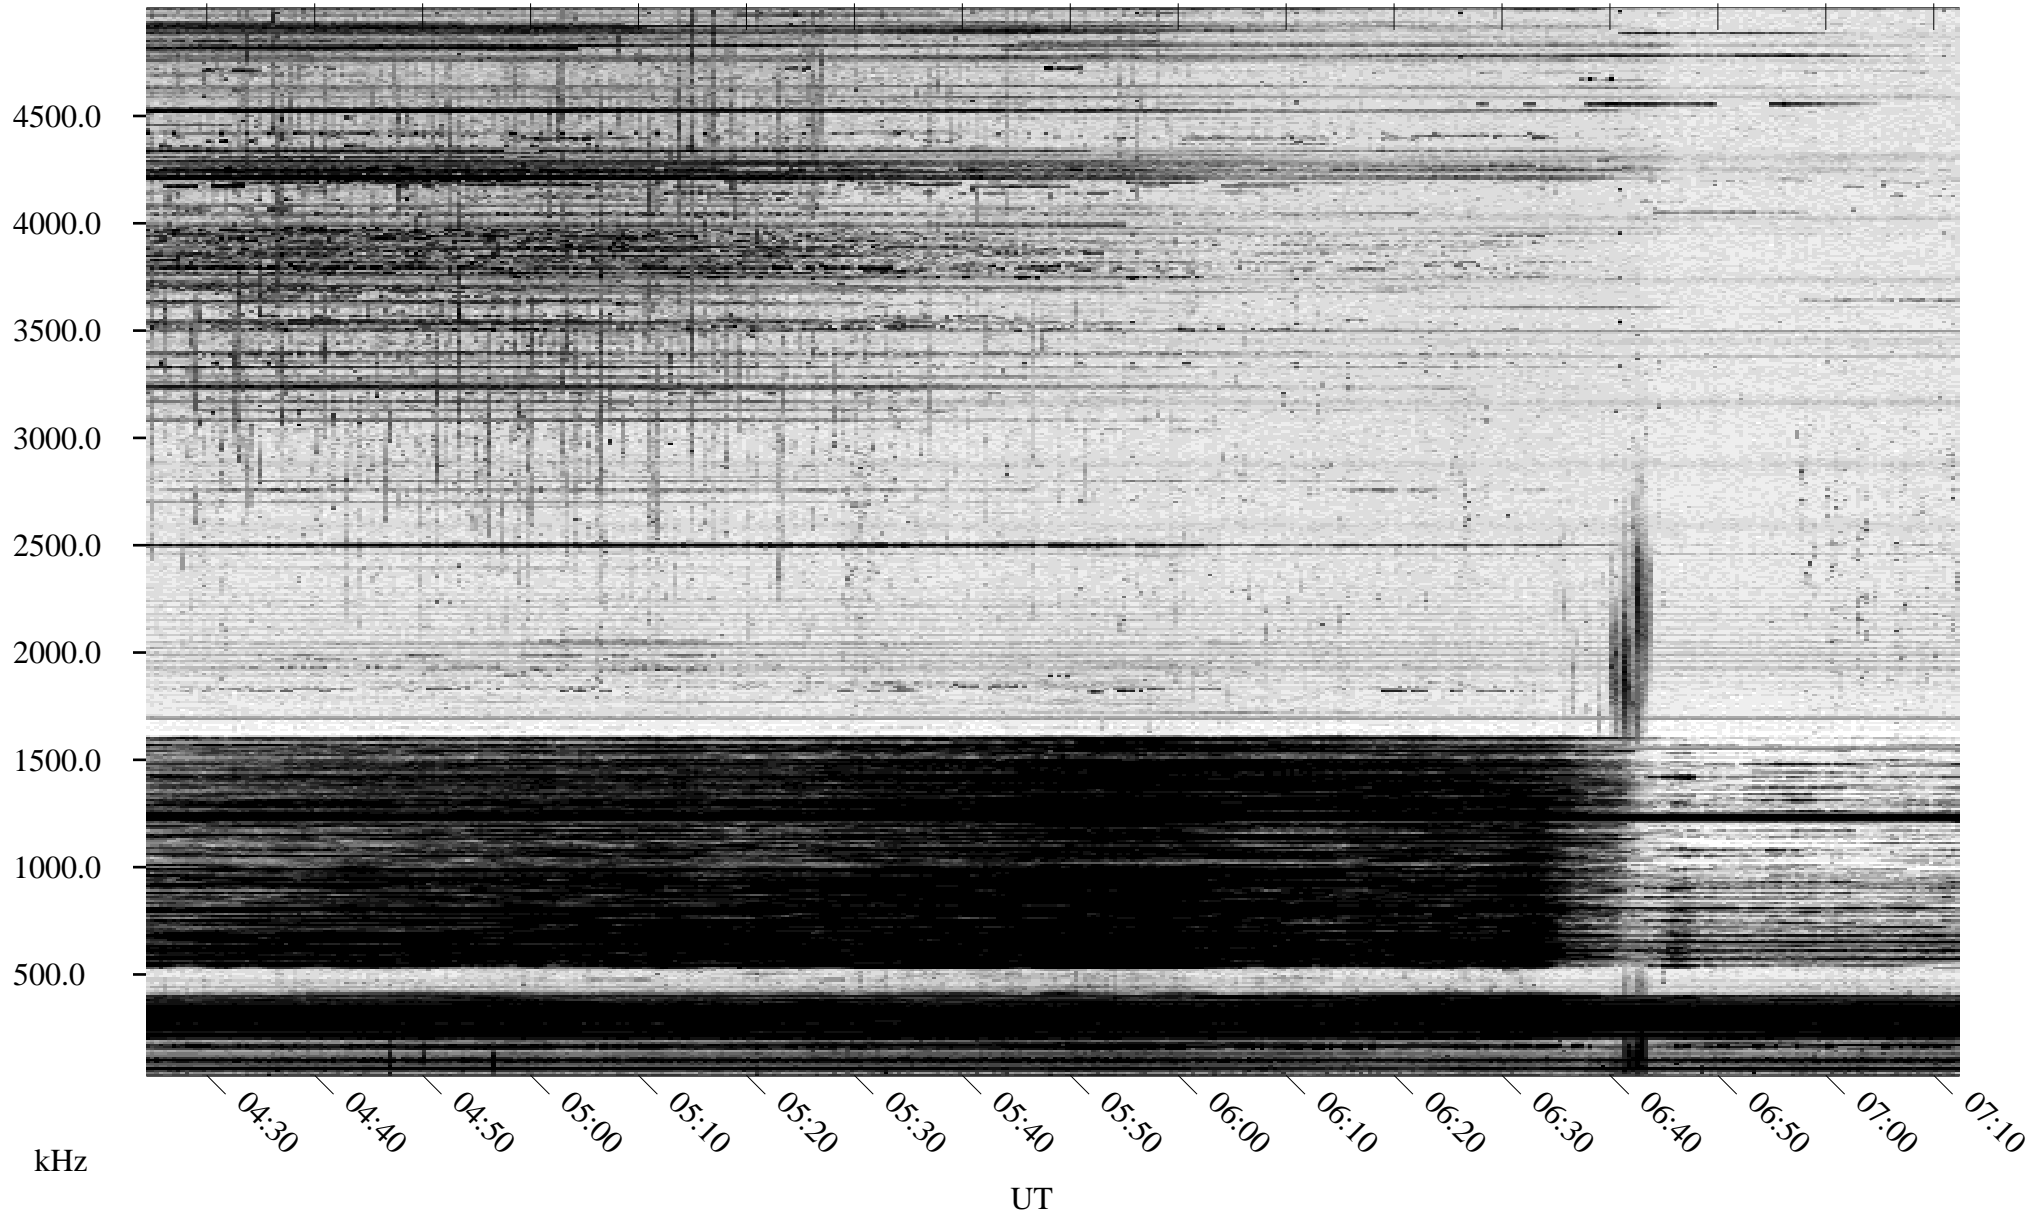

02/10/1995 Churchill, Manitoba

Linear Scale Black = 161 White = 15

ch950411.r00m max_12

Page 1

02/10/1995 Churchill, Manitoba

Linear Scale Black = 161 White = 15

ch950411.r00m max_12

Page 2

02/11/1995 Churchill, Manitoba

Linear Scale Black = 161 White = 15

ch950411.r00m max_12

Page 3

02/11/1995 Churchill, Manitoba

Linear Scale Black = 161 White = 15

ch950411.r00m max_12

Page 4

02/11/1995 Churchill, Manitoba

Linear Scale Black = 161 White = 15

ch950411.r00m max_12

Page 5

02/11/1995 Churchill, Manitoba

Linear Scale Black = 161 White = 15

ch950411.r00m max_12

Page 6

02/11/1995 Churchill, Manitoba

Linear Scale Black = 161 White = 15

ch950411.r00m max_12

Page 7

02/11/1995 Churchill, Manitoba

Linear Scale Black = 161 White = 15

ch950411.r00m max_12