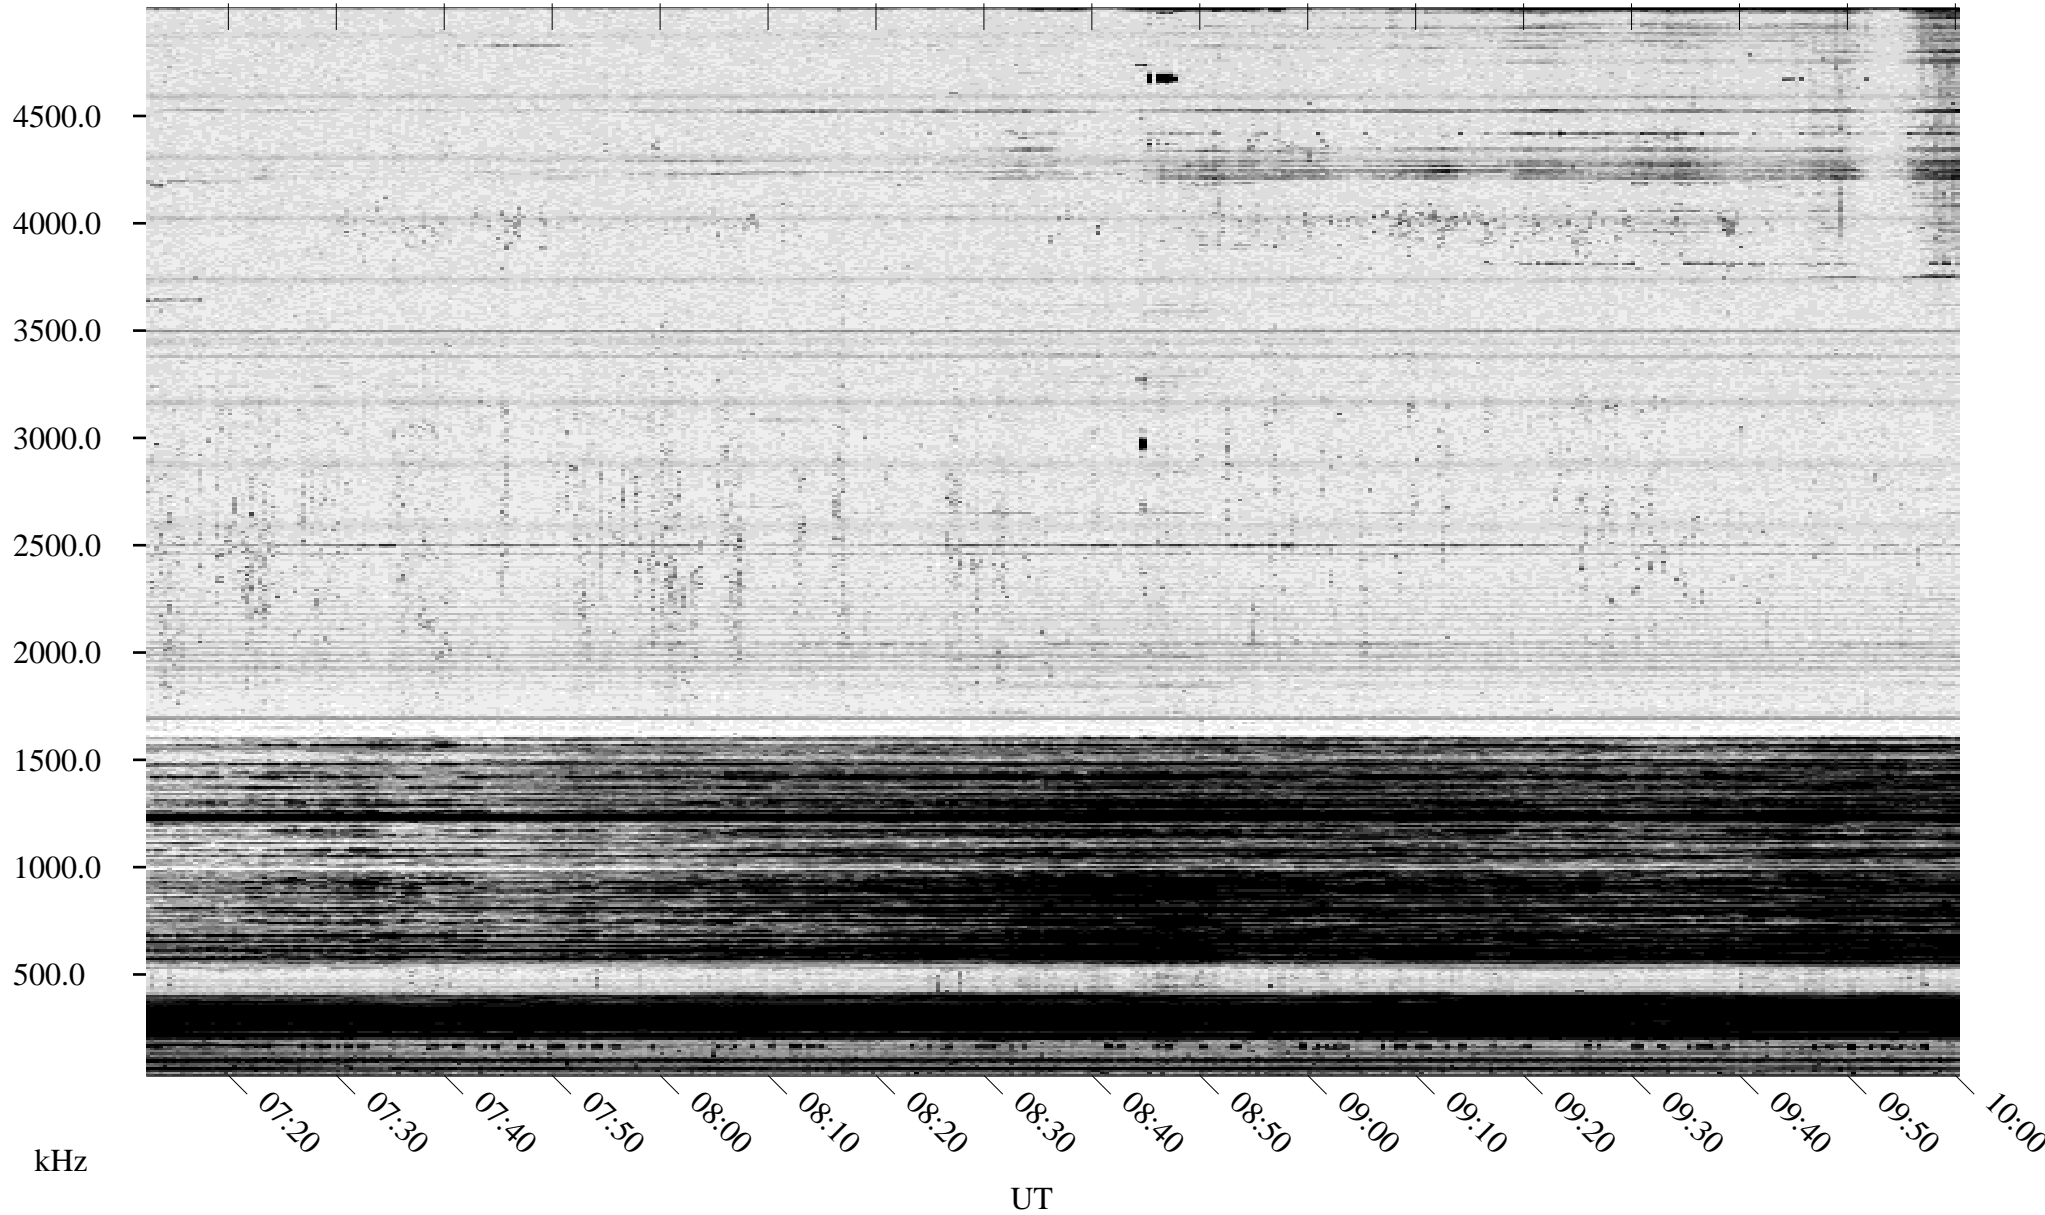

02/10/1995 Churchill, Manitoba

Linear Scale Black = 161 White = 15

ch950411.r00m max_12

Page 1

02/10/1995 Churchill, Manitoba

Linear Scale Black = 161 White = 15

ch950411.r00m max_12

Page 2

02/11/1995 Churchill, Manitoba

Linear Scale Black = 161 White = 15

ch950411.r00m max_12

Page 3

02/11/1995 Churchill, Manitoba

Linear Scale Black = 161 White = 15

ch950411.r00m max_12

Page 4

02/11/1995 Churchill, Manitoba

Linear Scale Black = 161 White = 15

ch950411.r00m max_12

Page 5

02/11/1995 Churchill, Manitoba

Linear Scale Black = 161 White = 15

ch950411.r00m max_12

Page 6

02/11/1995 Churchill, Manitoba

Linear Scale Black = 161 White = 15

ch950411.r00m max_12

Page 7

02/11/1995 Churchill, Manitoba

Linear Scale Black = 161 White = 15

ch950411.r00m max_12