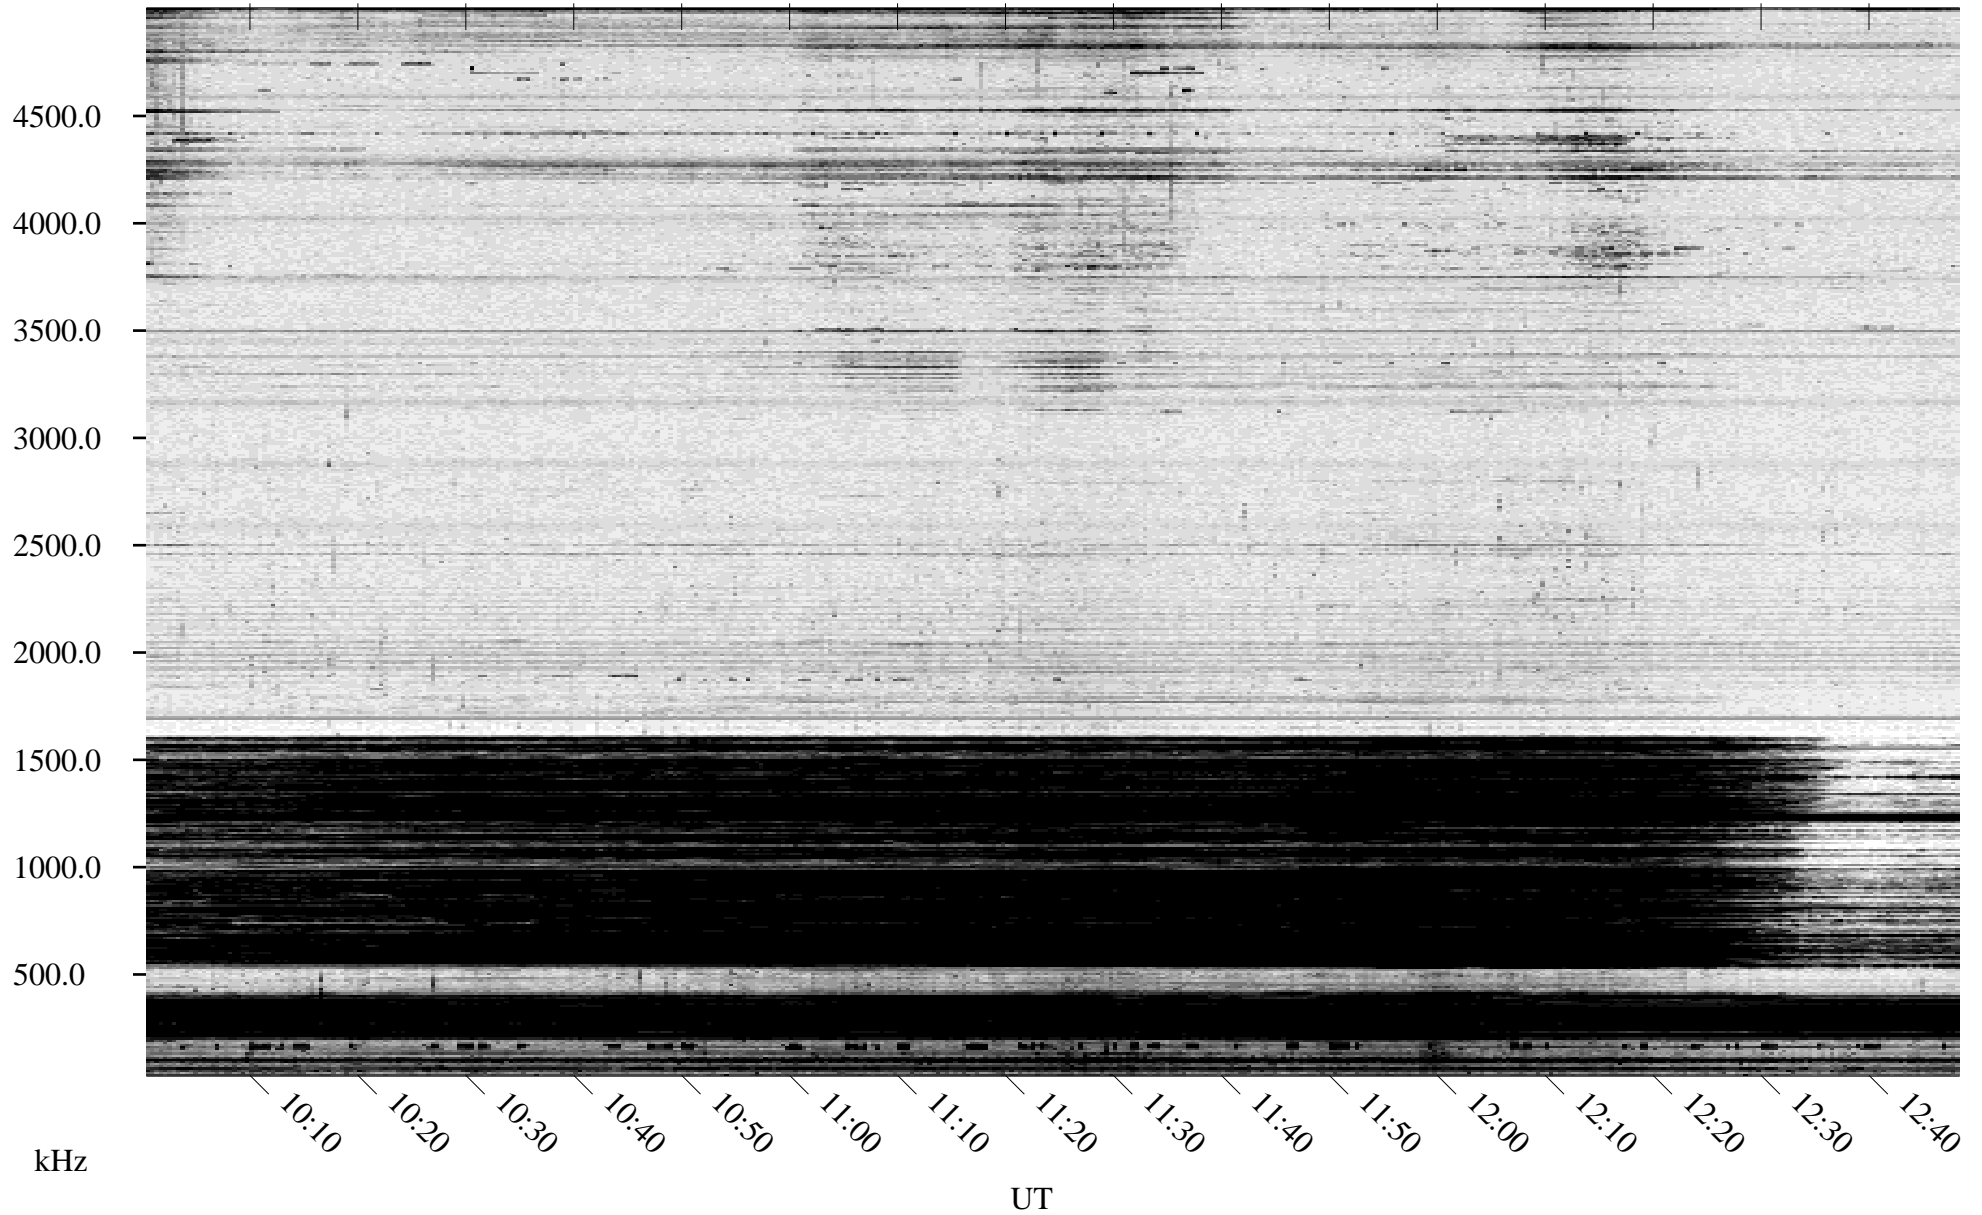

02/10/1995 Churchill, Manitoba

Linear Scale Black = 161 White = 15

ch950411.r00m max_12

Page 1

02/10/1995 Churchill, Manitoba

Linear Scale Black = 161 White = 15

ch950411.r00m max_12

Page 2

02/11/1995 Churchill, Manitoba

Linear Scale Black = 161 White = 15

ch950411.r00m max_12

Page 3

02/11/1995 Churchill, Manitoba

Linear Scale Black = 161 White = 15

ch950411.r00m max_12

Page 4

02/11/1995 Churchill, Manitoba

Linear Scale Black = 161 White = 15

ch950411.r00m max_12

Page 5

02/11/1995 Churchill, Manitoba

Linear Scale Black = 161 White = 15

ch950411.r00m max_12

Page 6

02/11/1995 Churchill, Manitoba

Linear Scale Black = 161 White = 15

ch950411.r00m max_12

Page 7

02/11/1995 Churchill, Manitoba

Linear Scale Black = 161 White = 15

ch950411.r00m max_12