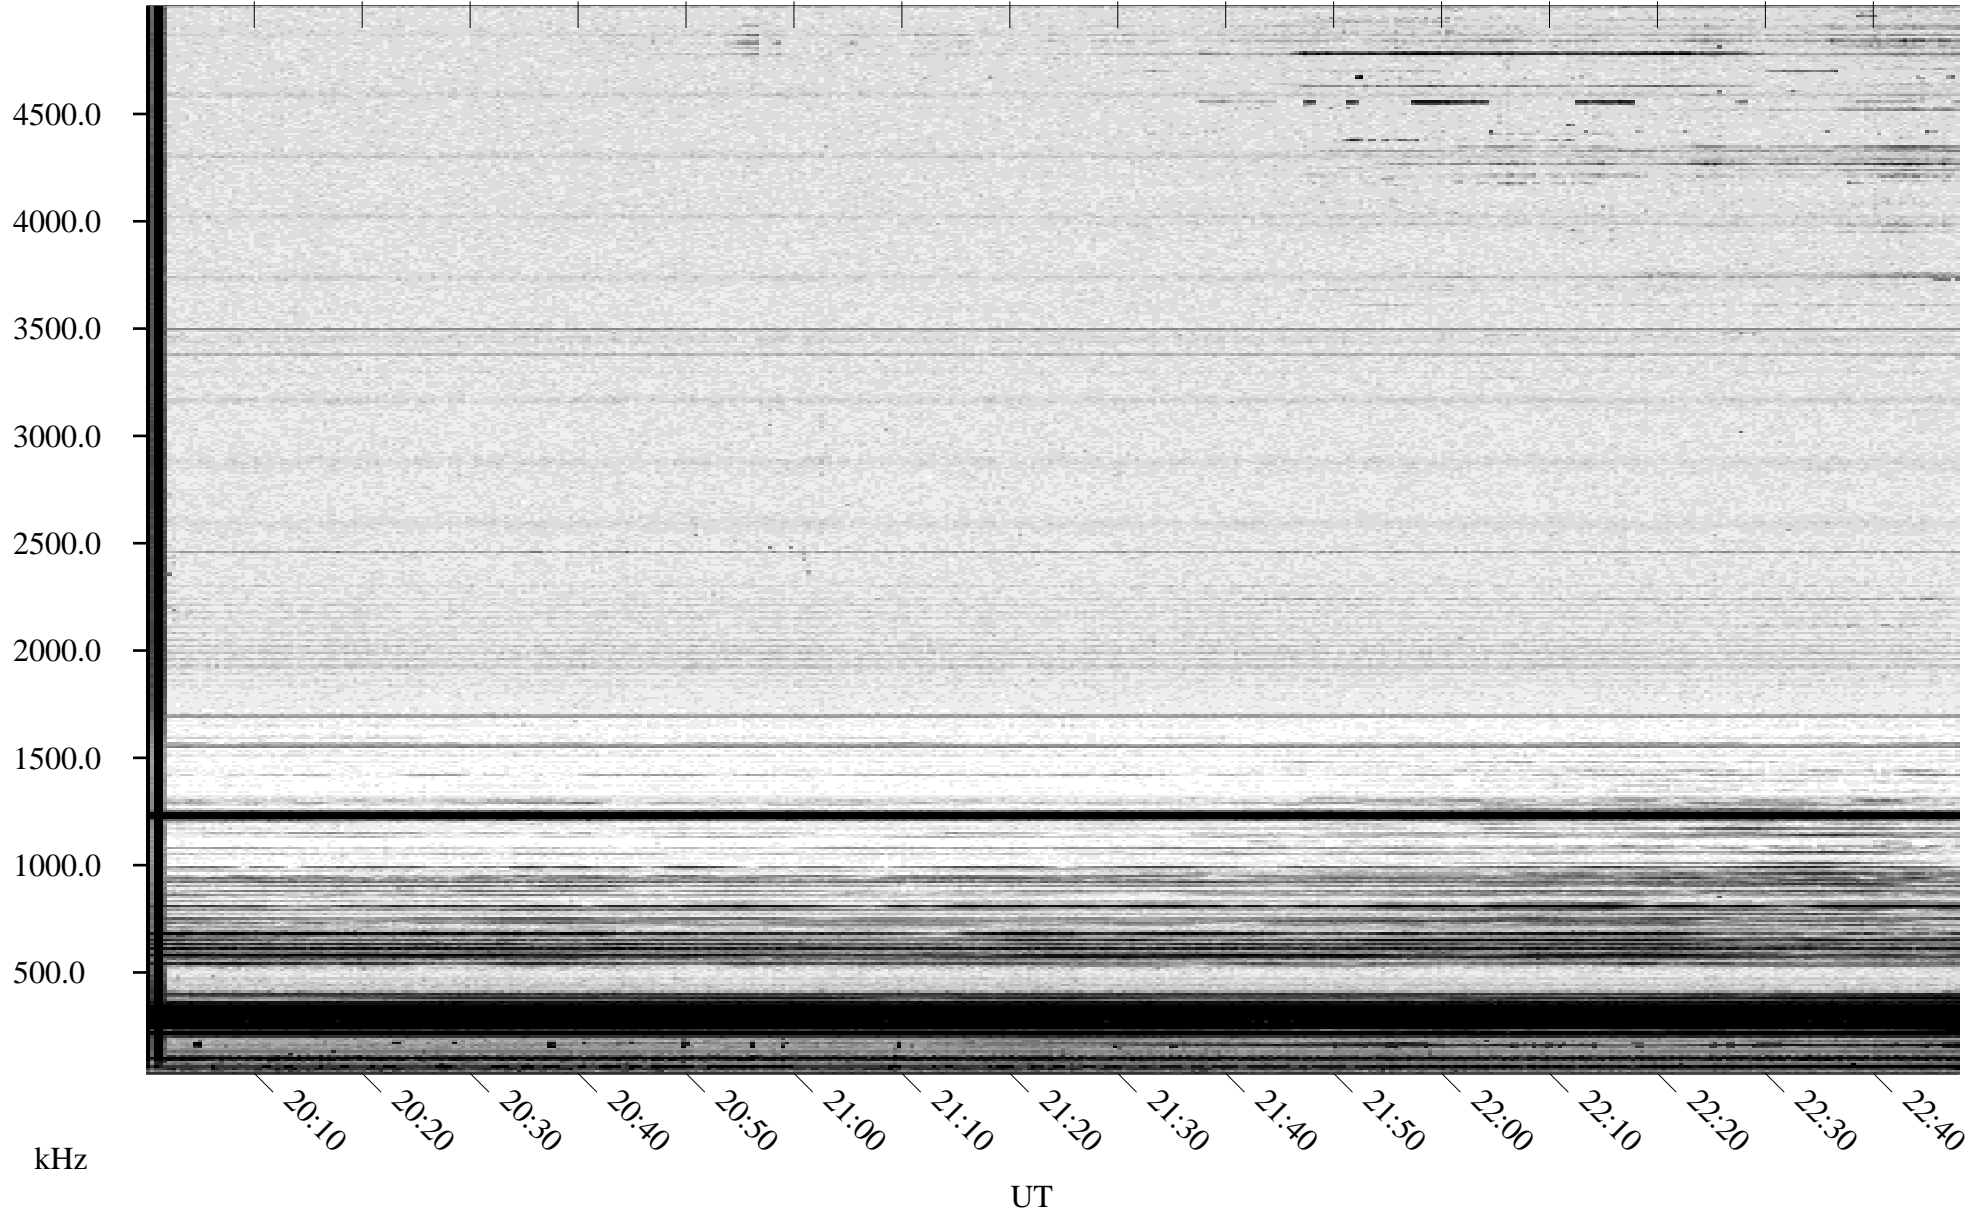

02/11/1995 Churchill, Manitoba

Linear Scale Black = 161 White = 15

ch95042l.r00m max_12

Page 1

02/11/1995 Churchill, Manitoba

Linear Scale Black = 161 White = 15

ch95042l.r00m max_12

Page 2

02/12/1995 Churchill, Manitoba

Linear Scale Black = 161 White = 15

ch95042l.r00m max_12

Page 3

02/12/1995 Churchill, Manitoba

Linear Scale Black = 161 White = 15

ch95042l.r00m max_12

Page 4

02/12/1995 Churchill, Manitoba

Linear Scale Black = 161 White = 15

ch95042l.r00m max_12

Page 5

02/12/1995 Churchill, Manitoba

Linear Scale Black = 161 White = 15

ch95042l.r00m max_12

Page 6

02/12/1995 Churchill, Manitoba

Linear Scale Black = 161 White = 15

ch95042l.r00m max_12

Page 7

02/12/1995 Churchill, Manitoba

Linear Scale Black = 161 White = 15

ch95042l.r00m max_12

Page 8