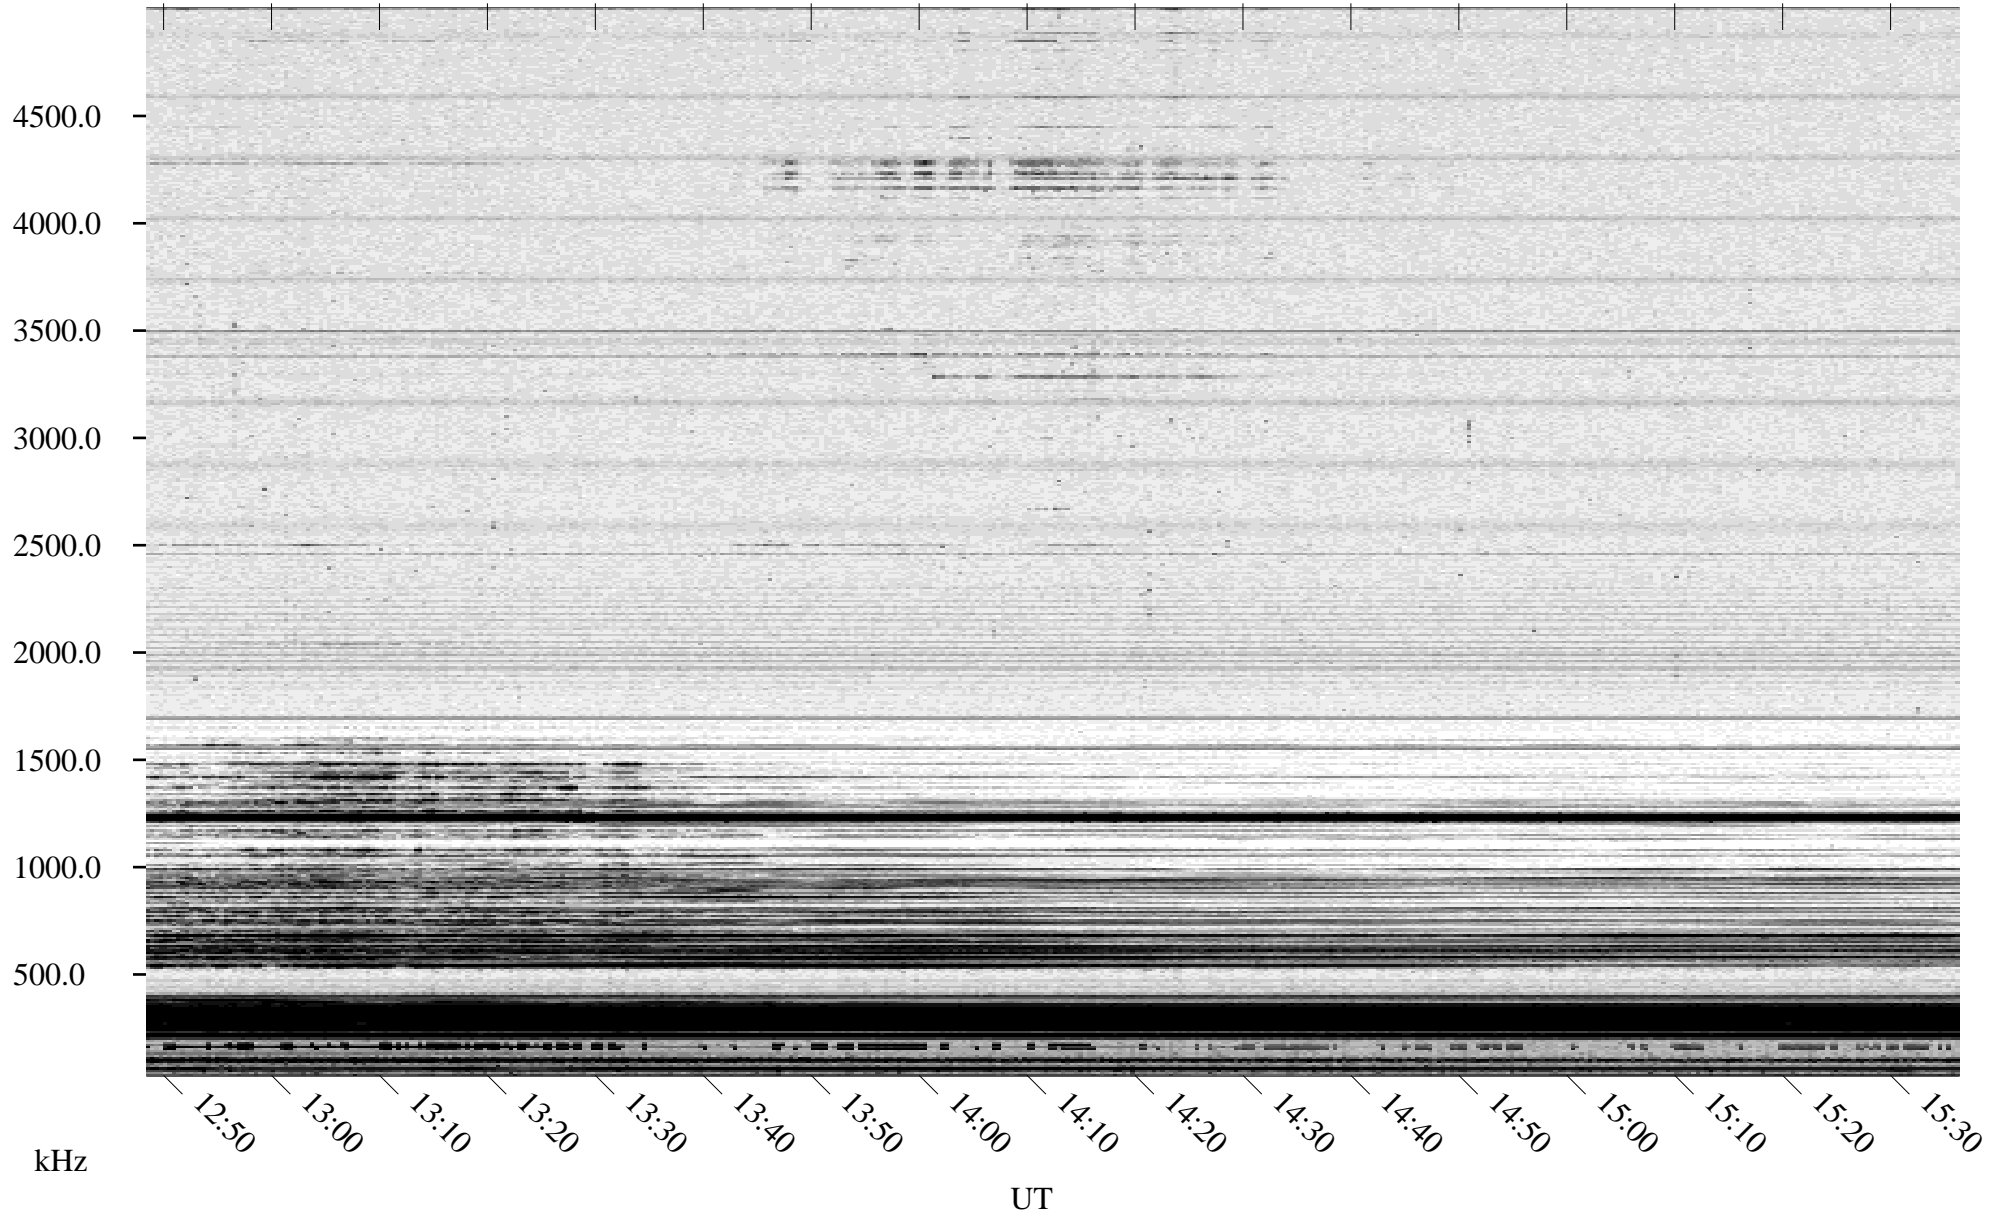

02/11/1995 Churchill, Manitoba

Linear Scale Black = 161 White = 15

ch95042l.r00m max_12

Page 1

02/11/1995 Churchill, Manitoba

Linear Scale Black = 161 White = 15

ch95042l.r00m max_12

Page 2

02/12/1995 Churchill, Manitoba

Linear Scale Black = 161 White = 15

ch95042l.r00m max_12

Page 3

02/12/1995 Churchill, Manitoba

Linear Scale Black = 161 White = 15

ch95042l.r00m max_12

Page 4

02/12/1995 Churchill, Manitoba

Linear Scale Black = 161 White = 15

ch95042l.r00m max_12

Page 5

02/12/1995 Churchill, Manitoba

Linear Scale Black = 161 White = 15

ch95042l.r00m max_12

Page 6

02/12/1995 Churchill, Manitoba

Linear Scale Black = 161 White = 15

ch95042l.r00m max_12

Page 7

02/12/1995 Churchill, Manitoba

Linear Scale Black = 161 White = 15

ch95042l.r00m max_12

Page 8