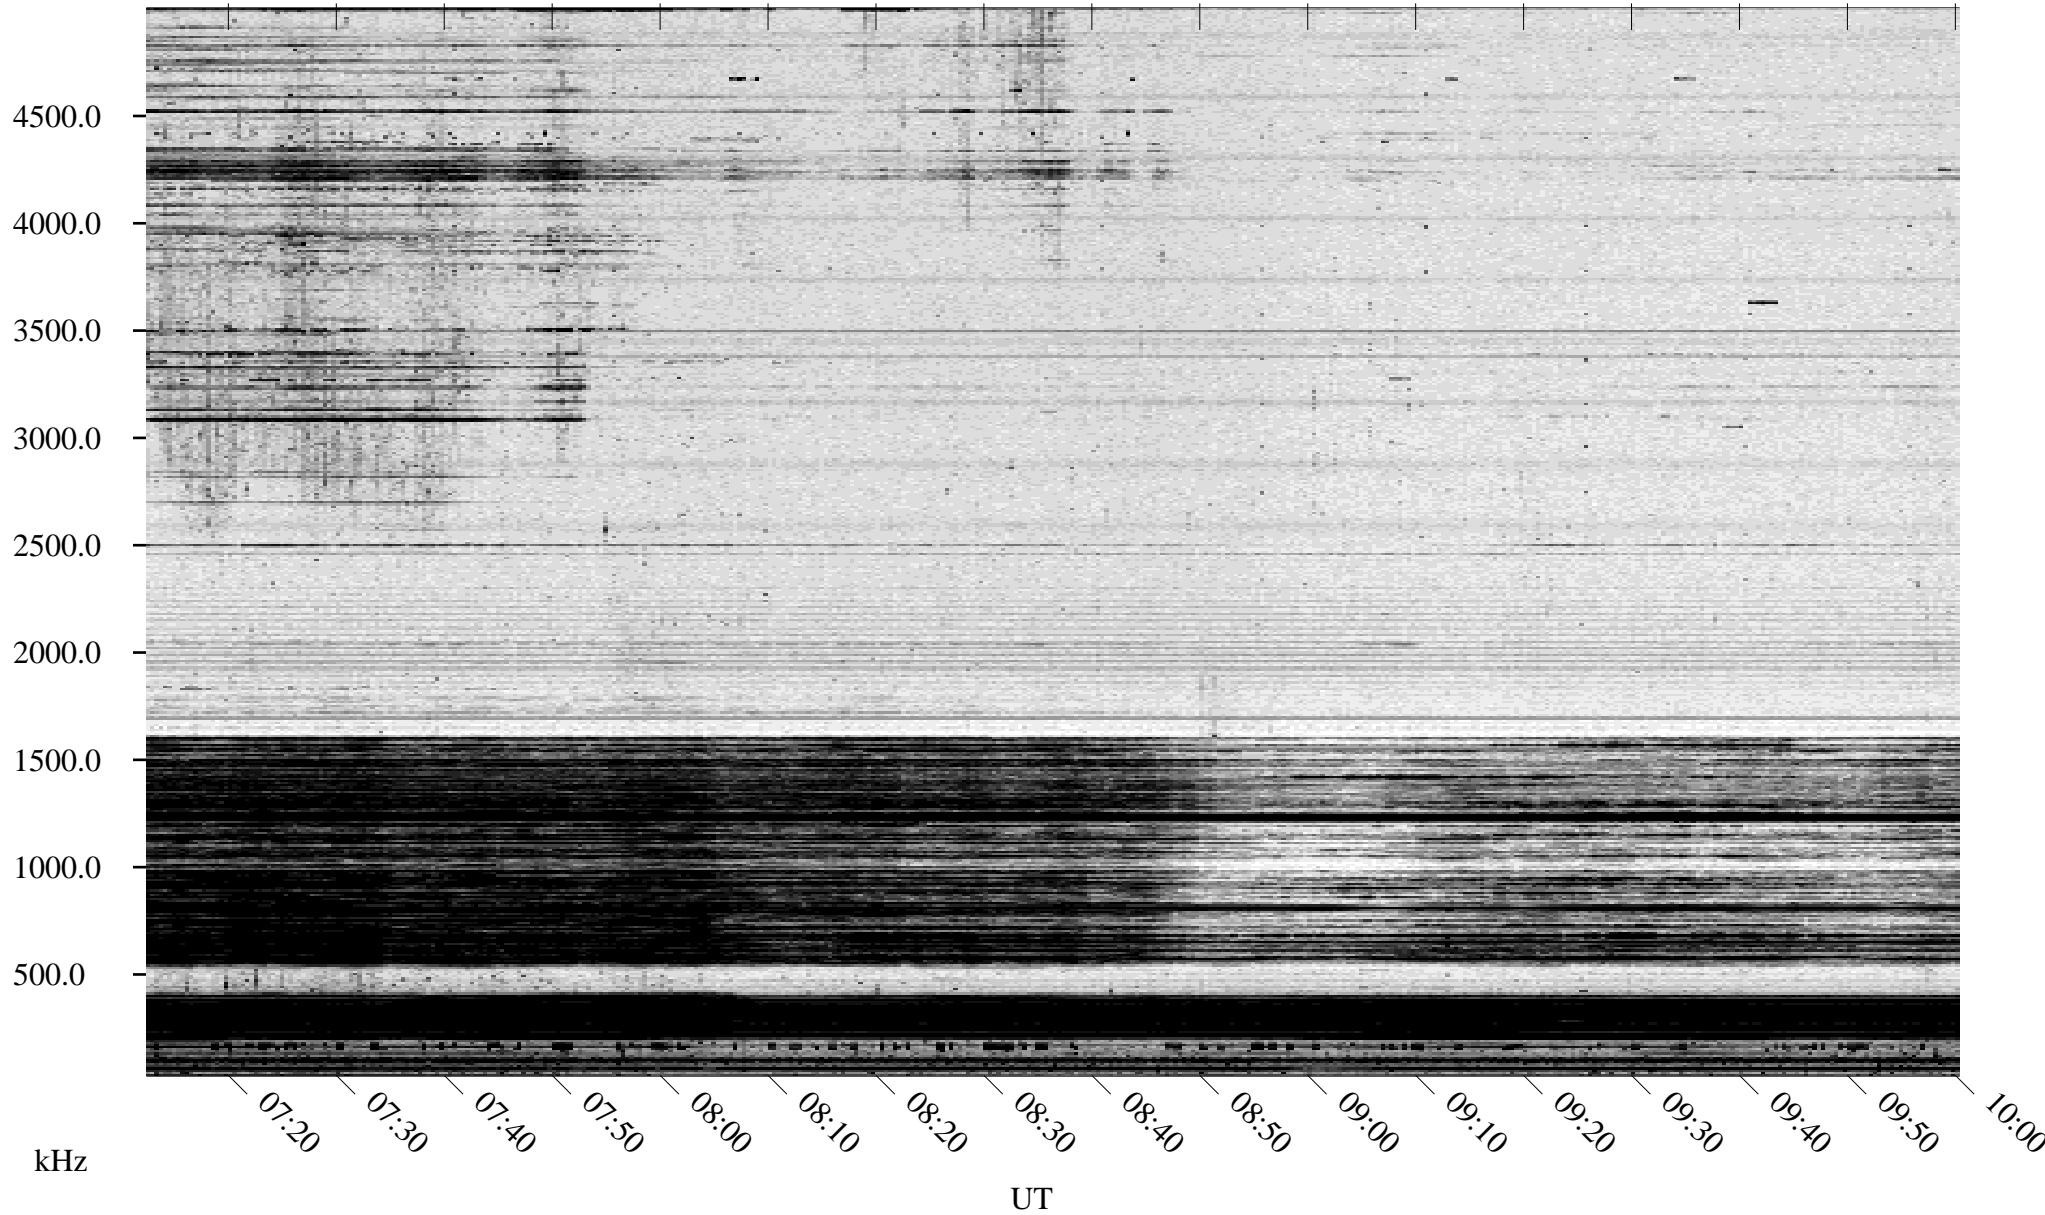

02/11/1995 Churchill, Manitoba

Linear Scale Black = 161 White = 15

ch95042l.r00m max_12

Page 1

02/11/1995 Churchill, Manitoba

Linear Scale Black = 161 White = 15

ch95042l.r00m max_12

Page 2

02/12/1995 Churchill, Manitoba

Linear Scale Black = 161 White = 15

ch95042l.r00m max_12

Page 3

02/12/1995 Churchill, Manitoba

Linear Scale Black = 161 White = 15

ch95042l.r00m max_12

Page 4

02/12/1995 Churchill, Manitoba

Linear Scale Black = 161 White = 15

ch95042l.r00m max_12

Page 5

02/12/1995 Churchill, Manitoba

Linear Scale Black = 161 White = 15

ch95042l.r00m max_12

Page 6

02/12/1995 Churchill, Manitoba

Linear Scale Black = 161 White = 15

ch95042l.r00m max_12

Page 7

02/12/1995 Churchill, Manitoba

Linear Scale Black = 161 White = 15

ch95042l.r00m max_12

Page 8