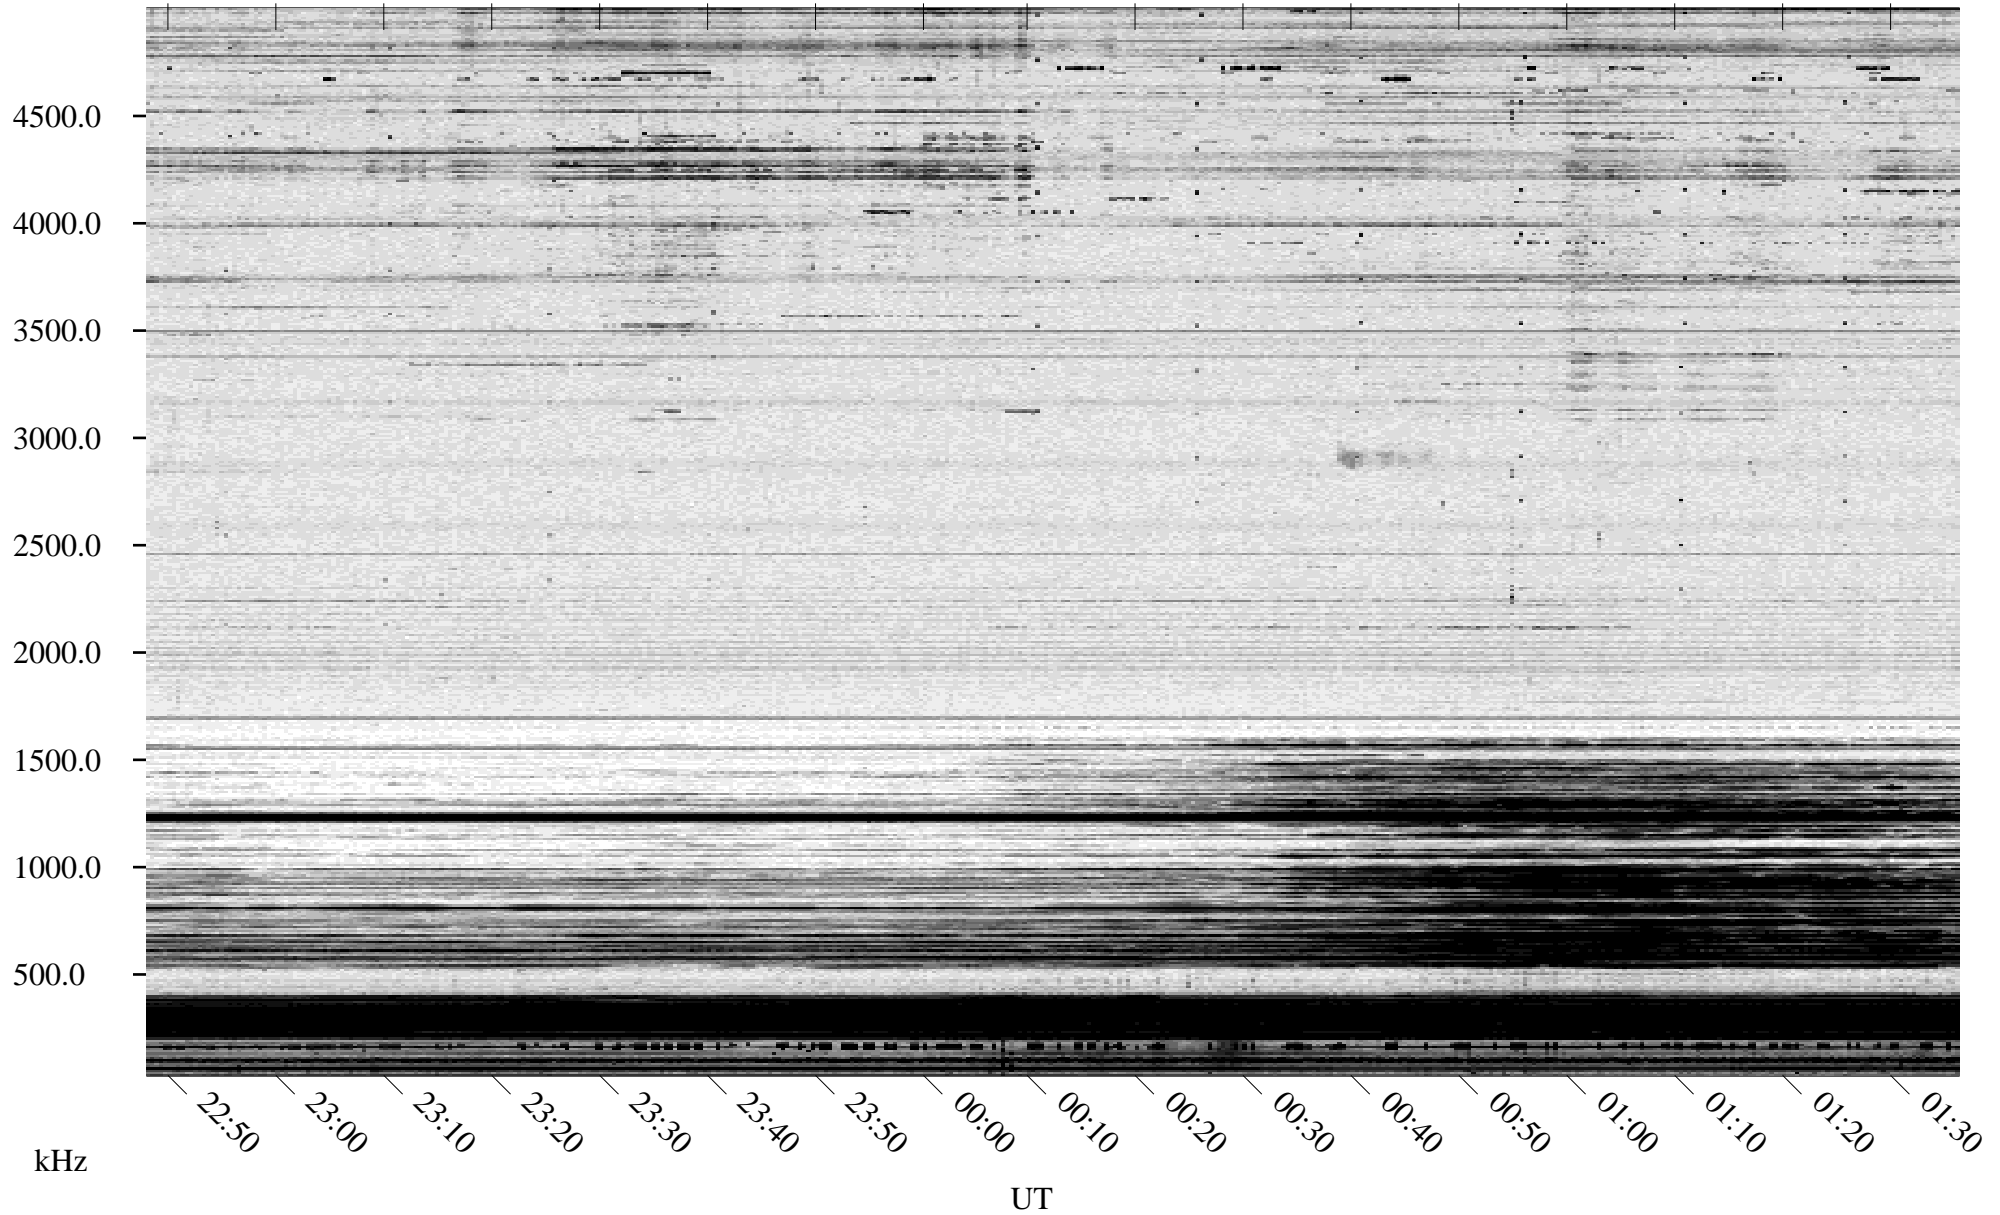

02/11/1995 Churchill, Manitoba

Linear Scale Black = 161 White = 15

ch95042l.r00m max_12

Page 1

02/11/1995 Churchill, Manitoba

Linear Scale Black = 161 White = 15

ch95042l.r00m max_12

Page 2

02/12/1995 Churchill, Manitoba

Linear Scale Black = 161 White = 15

ch95042l.r00m max_12

Page 3

02/12/1995 Churchill, Manitoba

Linear Scale Black = 161 White = 15

ch95042l.r00m max_12

Page 4

02/12/1995 Churchill, Manitoba

Linear Scale Black = 161 White = 15

ch95042l.r00m max_12

Page 5

02/12/1995 Churchill, Manitoba

Linear Scale Black = 161 White = 15

ch95042l.r00m max_12

Page 6

02/12/1995 Churchill, Manitoba

Linear Scale Black = 161 White = 15

ch95042l.r00m max_12

Page 7

02/12/1995 Churchill, Manitoba

Linear Scale Black = 161 White = 15

ch95042l.r00m max_12

Page 8