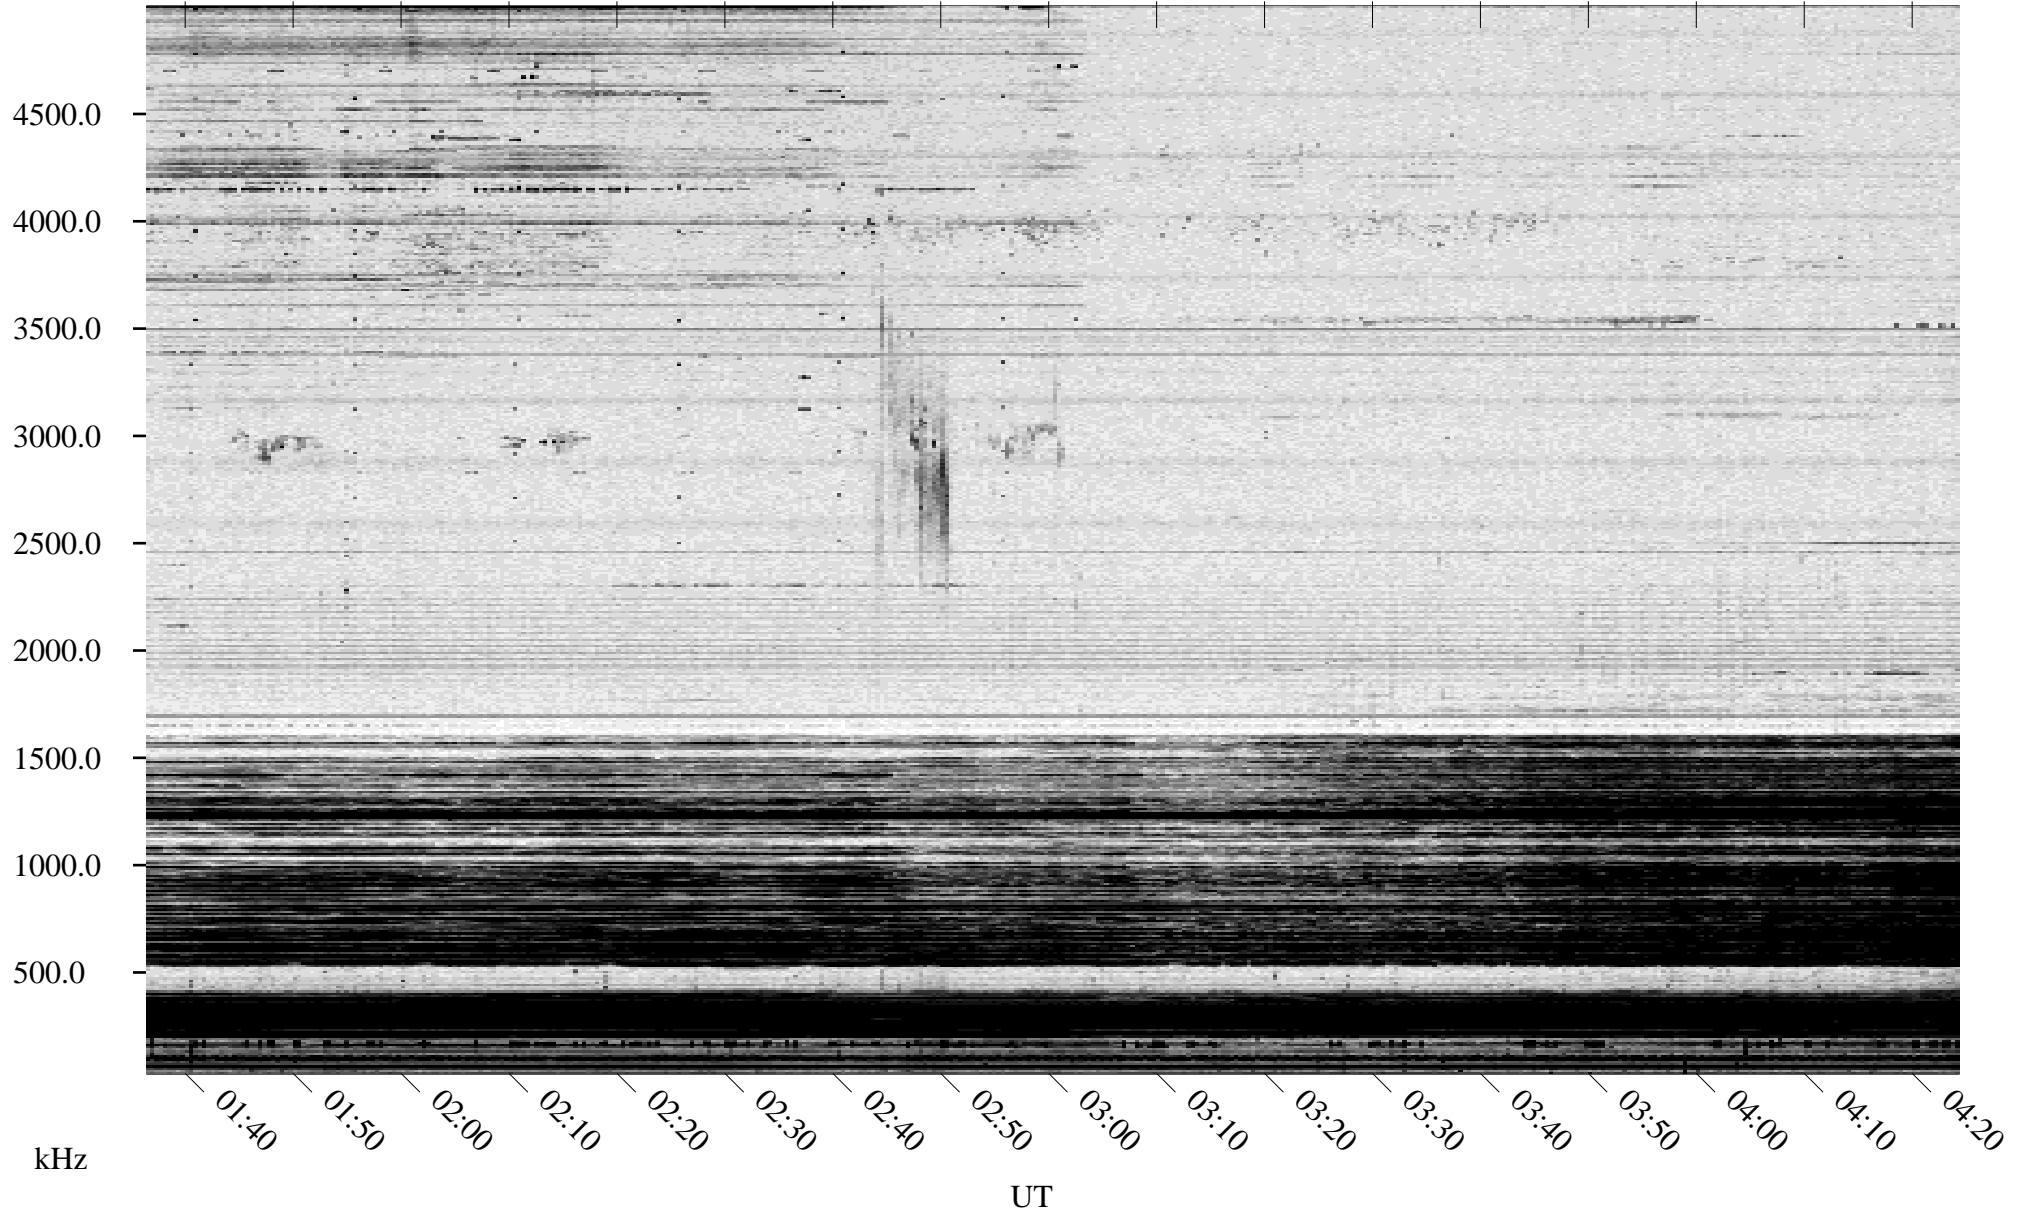

02/11/1995 Churchill, Manitoba

Linear Scale Black = 161 White = 15

ch95042l.r00m max_12

Page 1

02/11/1995 Churchill, Manitoba

Linear Scale Black = 161 White = 15

ch95042l.r00m max_12

Page 2

02/12/1995 Churchill, Manitoba

Linear Scale Black = 161 White = 15

ch95042l.r00m max_12

Page 3

02/12/1995 Churchill, Manitoba

Linear Scale Black = 161 White = 15

ch95042l.r00m max_12

Page 4

02/12/1995 Churchill, Manitoba

Linear Scale Black = 161 White = 15

ch95042l.r00m max_12

Page 5

02/12/1995 Churchill, Manitoba

Linear Scale Black = 161 White = 15

ch95042l.r00m max_12

Page 6

02/12/1995 Churchill, Manitoba

Linear Scale Black = 161 White = 15

ch95042l.r00m max_12

Page 7

02/12/1995 Churchill, Manitoba

Linear Scale Black = 161 White = 15

ch95042l.r00m max_12

Page 8