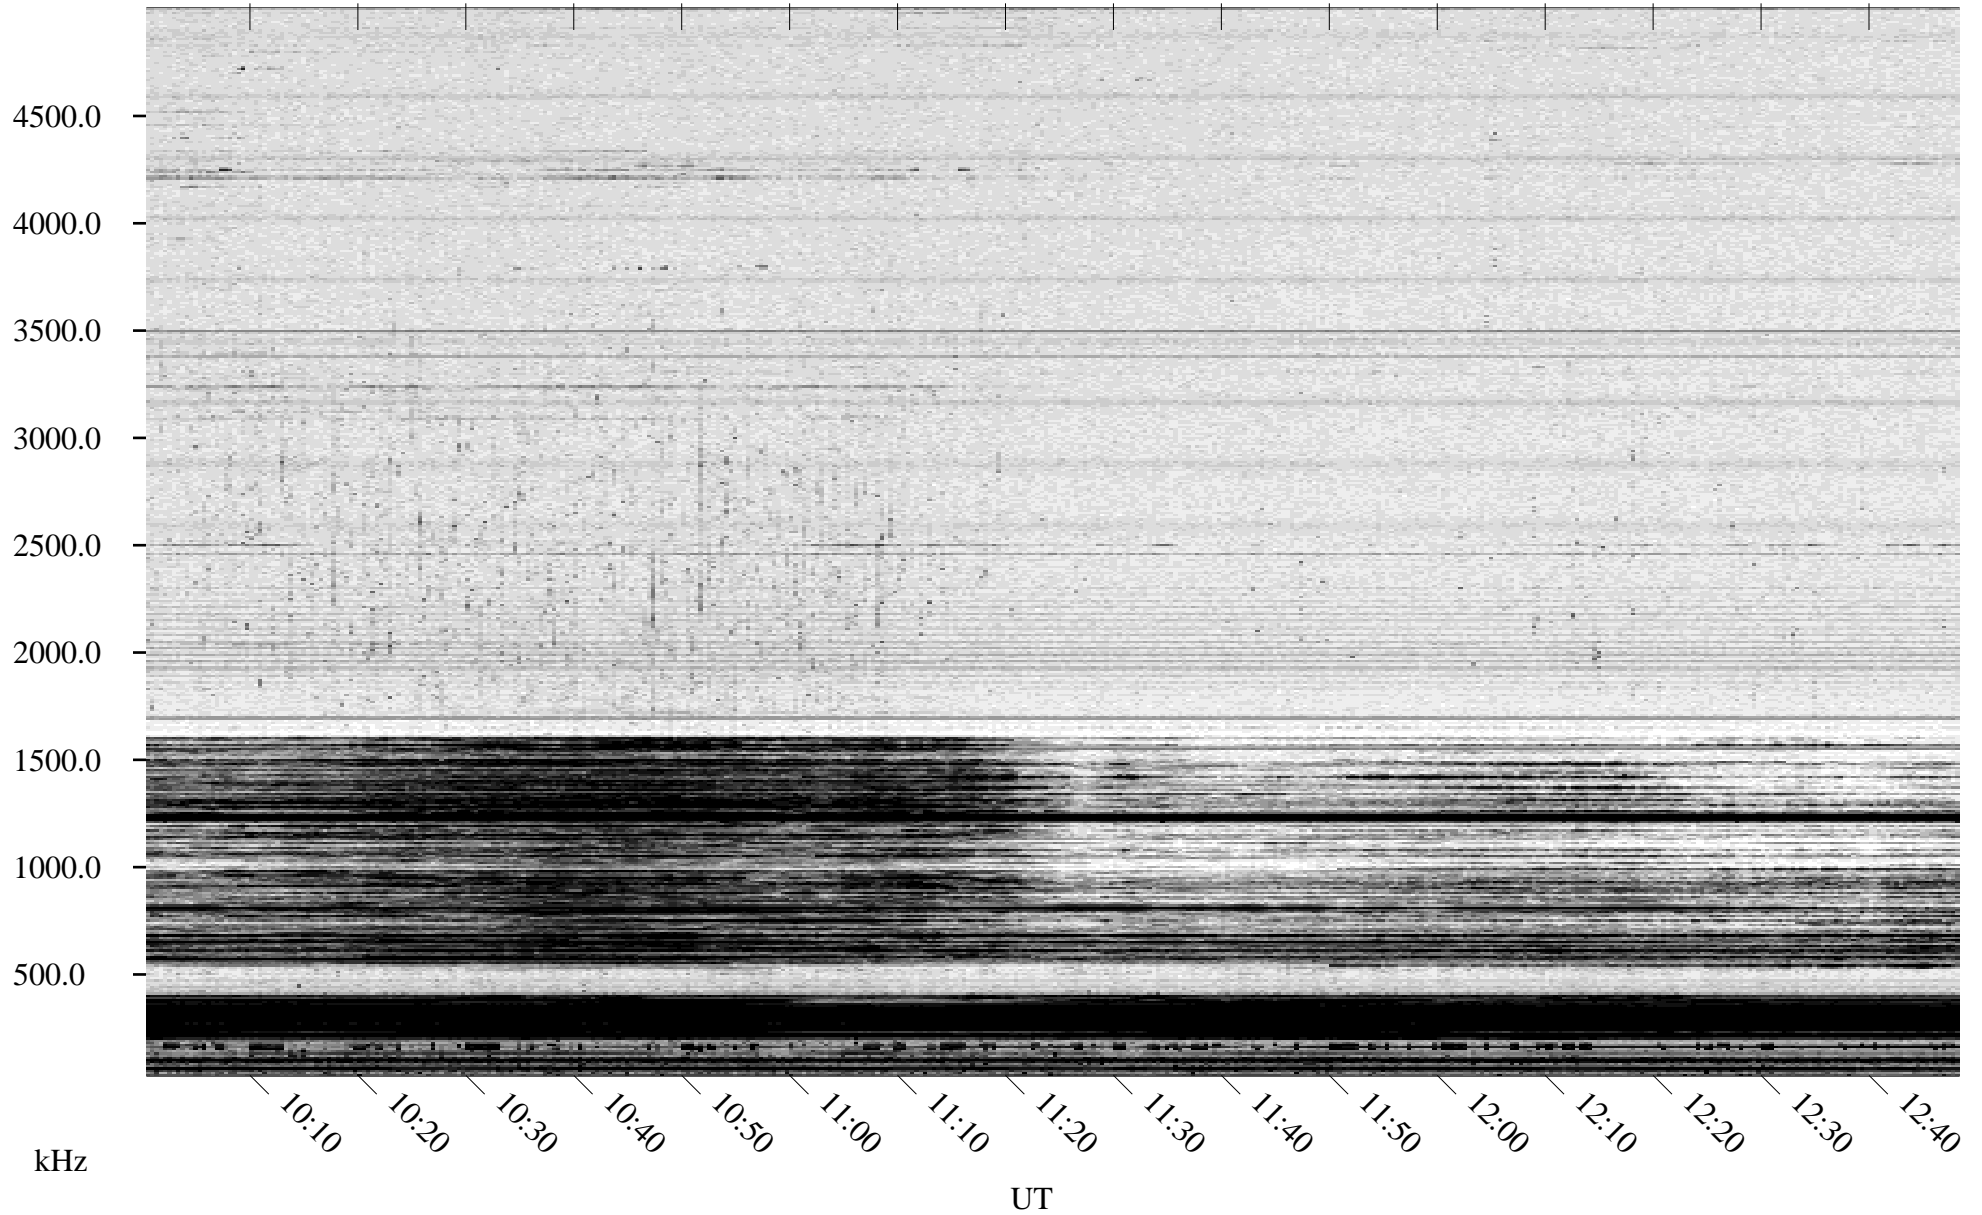

02/11/1995 Churchill, Manitoba

Linear Scale Black = 161 White = 15

ch95042l.r00m max_12

Page 1

02/11/1995 Churchill, Manitoba

Linear Scale Black = 161 White = 15

ch95042l.r00m max_12

Page 2

02/12/1995 Churchill, Manitoba

Linear Scale Black = 161 White = 15

ch95042l.r00m max_12

Page 3

02/12/1995 Churchill, Manitoba

Linear Scale Black = 161 White = 15

ch95042l.r00m max_12

Page 4

02/12/1995 Churchill, Manitoba

Linear Scale Black = 161 White = 15

ch95042l.r00m max_12

Page 5

02/12/1995 Churchill, Manitoba

Linear Scale Black = 161 White = 15

ch95042l.r00m max_12

Page 6

02/12/1995 Churchill, Manitoba

Linear Scale Black = 161 White = 15

ch95042l.r00m max_12

Page 7

02/12/1995 Churchill, Manitoba

Linear Scale Black = 161 White = 15

ch95042l.r00m max_12

Page 8