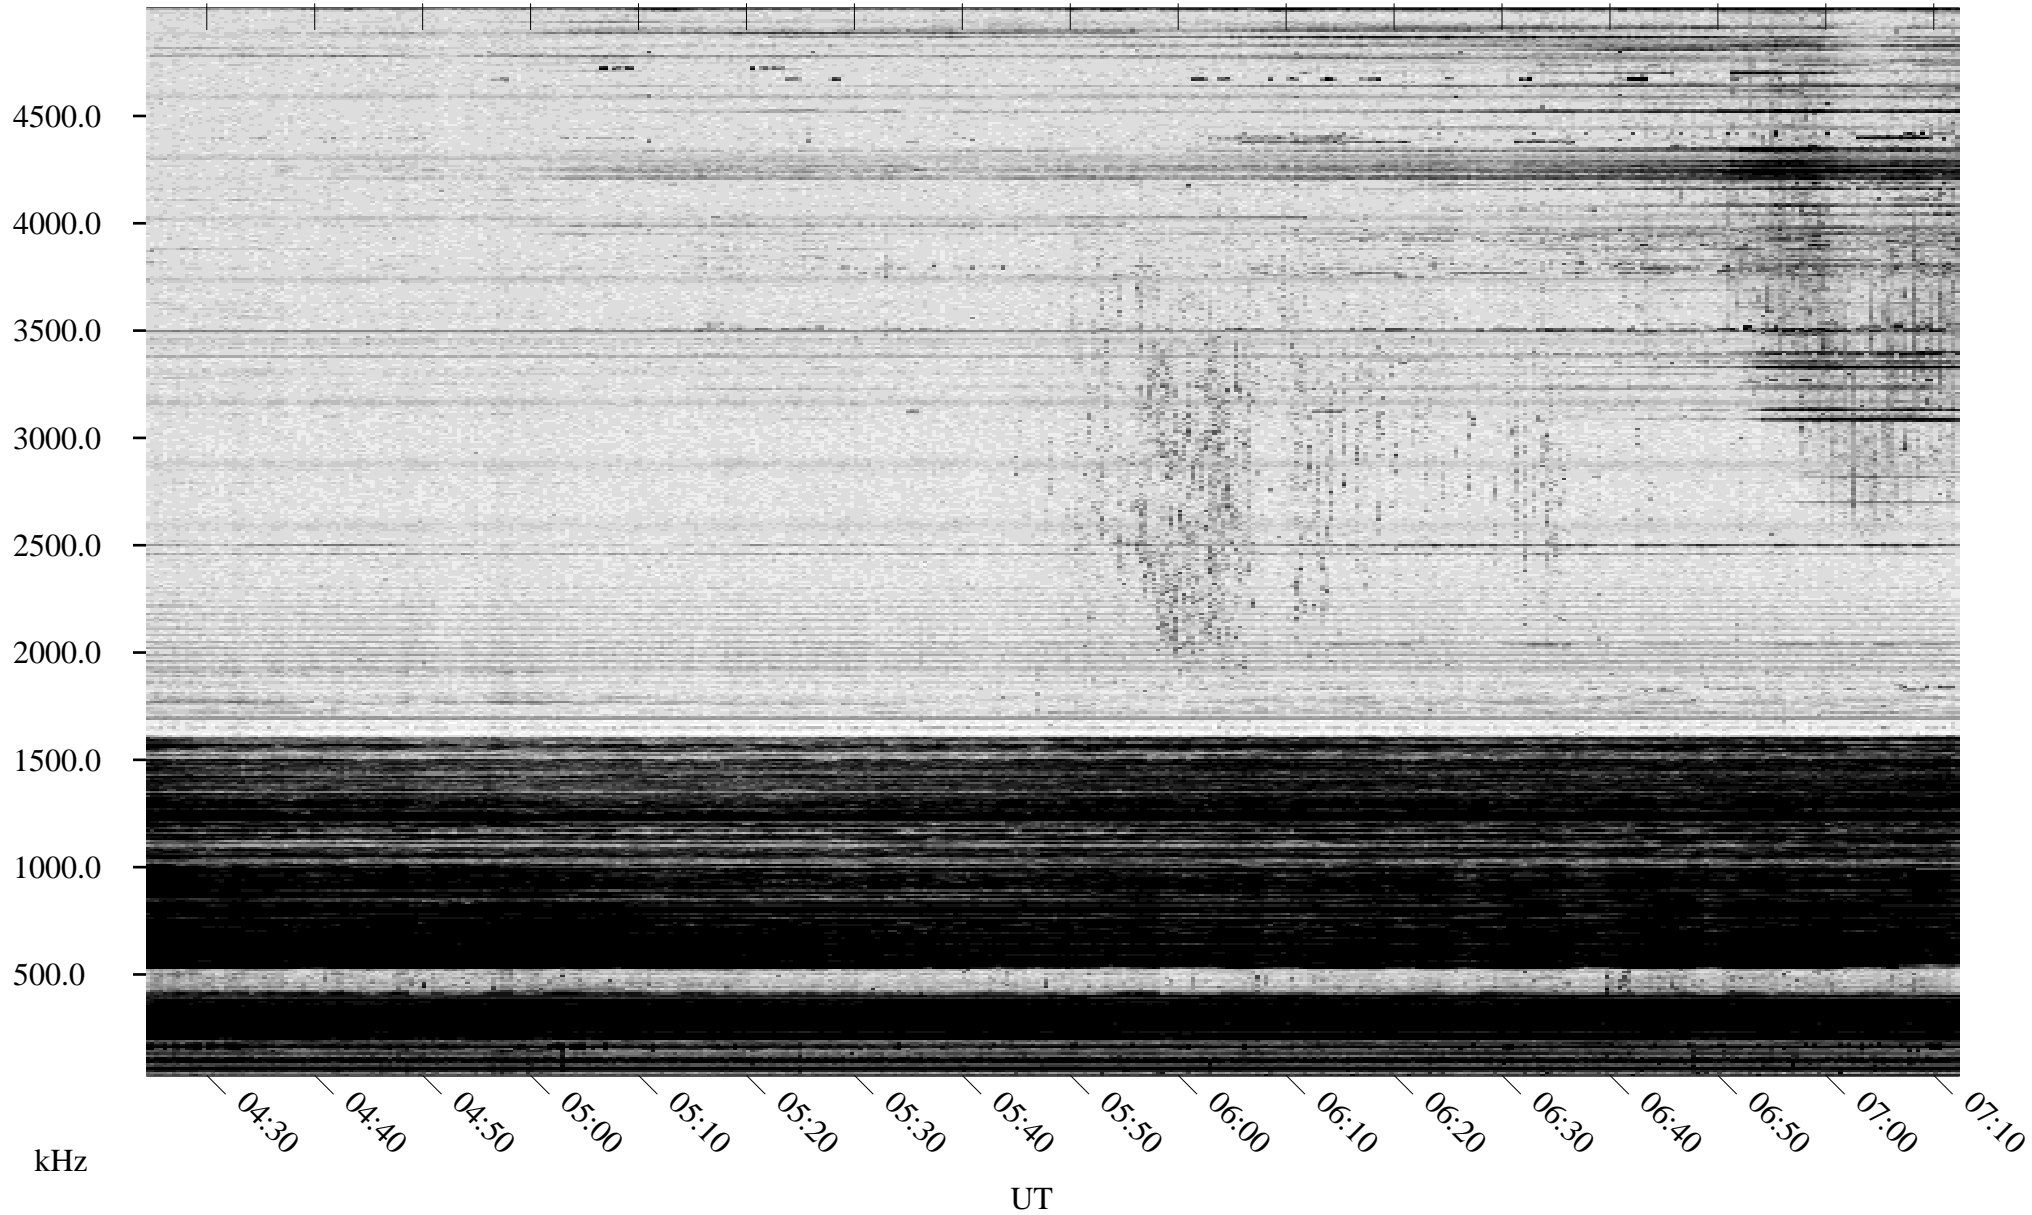

02/11/1995 Churchill, Manitoba

Linear Scale Black = 161 White = 15

ch95042l.r00m max_12

Page 1

02/11/1995 Churchill, Manitoba

Linear Scale Black = 161 White = 15

ch95042l.r00m max_12

Page 2

02/12/1995 Churchill, Manitoba

Linear Scale Black = 161 White = 15

ch95042l.r00m max_12

Page 3

02/12/1995 Churchill, Manitoba

Linear Scale Black = 161 White = 15

ch95042l.r00m max_12

Page 4

02/12/1995 Churchill, Manitoba

Linear Scale Black = 161 White = 15

ch95042l.r00m max_12

Page 5

02/12/1995 Churchill, Manitoba

Linear Scale Black = 161 White = 15

ch95042l.r00m max_12

Page 6

02/12/1995 Churchill, Manitoba

Linear Scale Black = 161 White = 15

ch95042l.r00m max_12

Page 7

02/12/1995 Churchill, Manitoba

Linear Scale Black = 161 White = 15

ch95042l.r00m max_12

Page 8