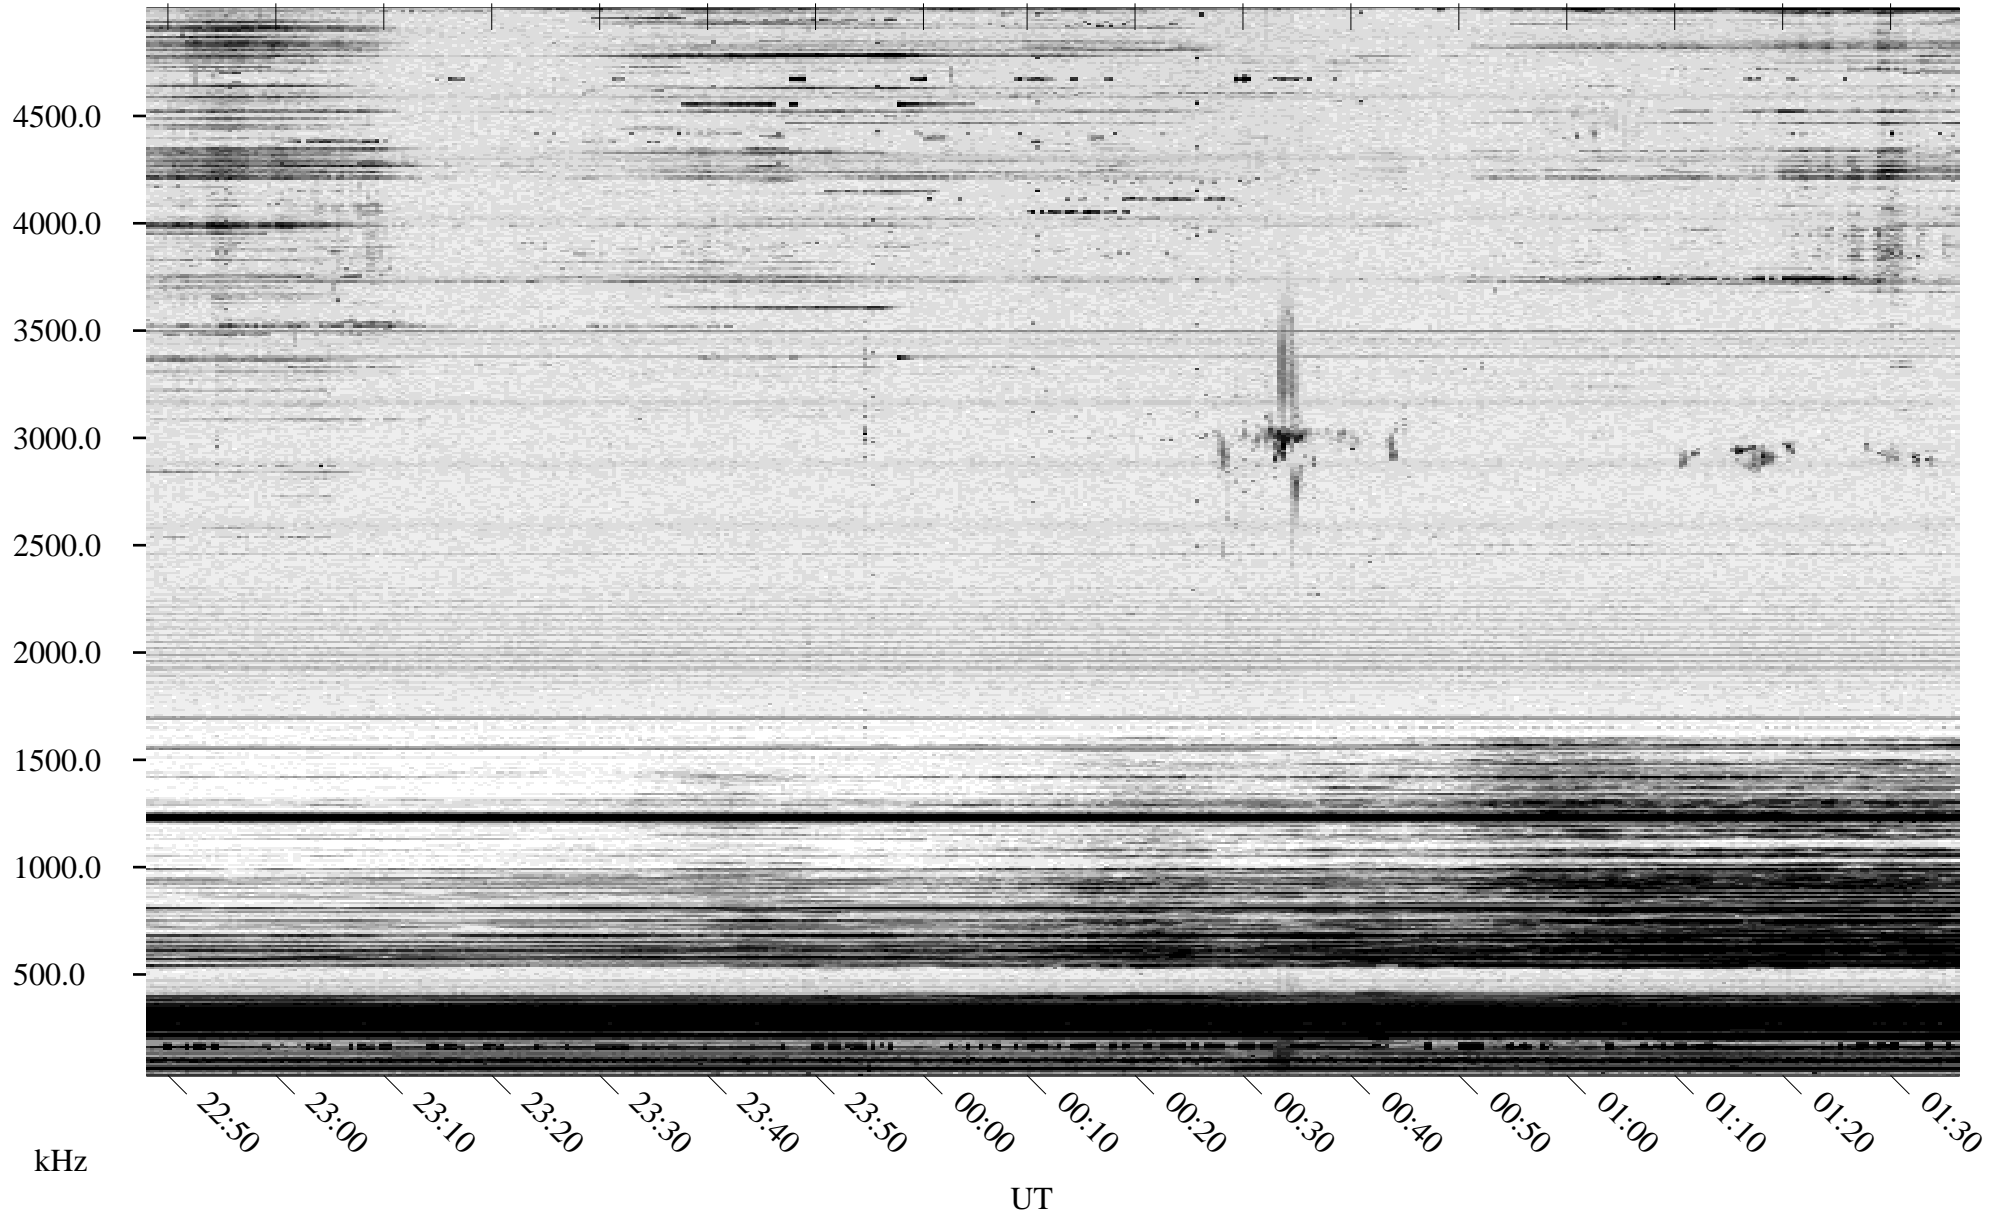

02/12/1995 Churchill, Manitoba

Linear Scale Black = 161 White = 15

ch95043l.r00m max_12

Page 1

02/12/1995 Churchill, Manitoba

Linear Scale Black = 161 White = 15

ch95043l.r00m max_12

Page 2

02/13/1995 Churchill, Manitoba

Linear Scale Black = 161 White = 15

ch95043l.r00m max_12

Page 3

02/13/1995 Churchill, Manitoba

Linear Scale Black = 161 White = 15

ch95043l.r00m max_12

Page 4

02/13/1995 Churchill, Manitoba

Linear Scale Black = 161 White = 15

ch95043l.r00m max_12

Page 5

02/13/1995 Churchill, Manitoba

Linear Scale Black = 161 White = 15

ch95043l.r00m max_12

Page 6

02/13/1995 Churchill, Manitoba

Linear Scale Black = 161 White = 15

ch95043l.r00m max_12

Page 7

02/13/1995 Churchill, Manitoba

Linear Scale Black = 161 White = 15

ch95043l.r00m max_12

Page 8