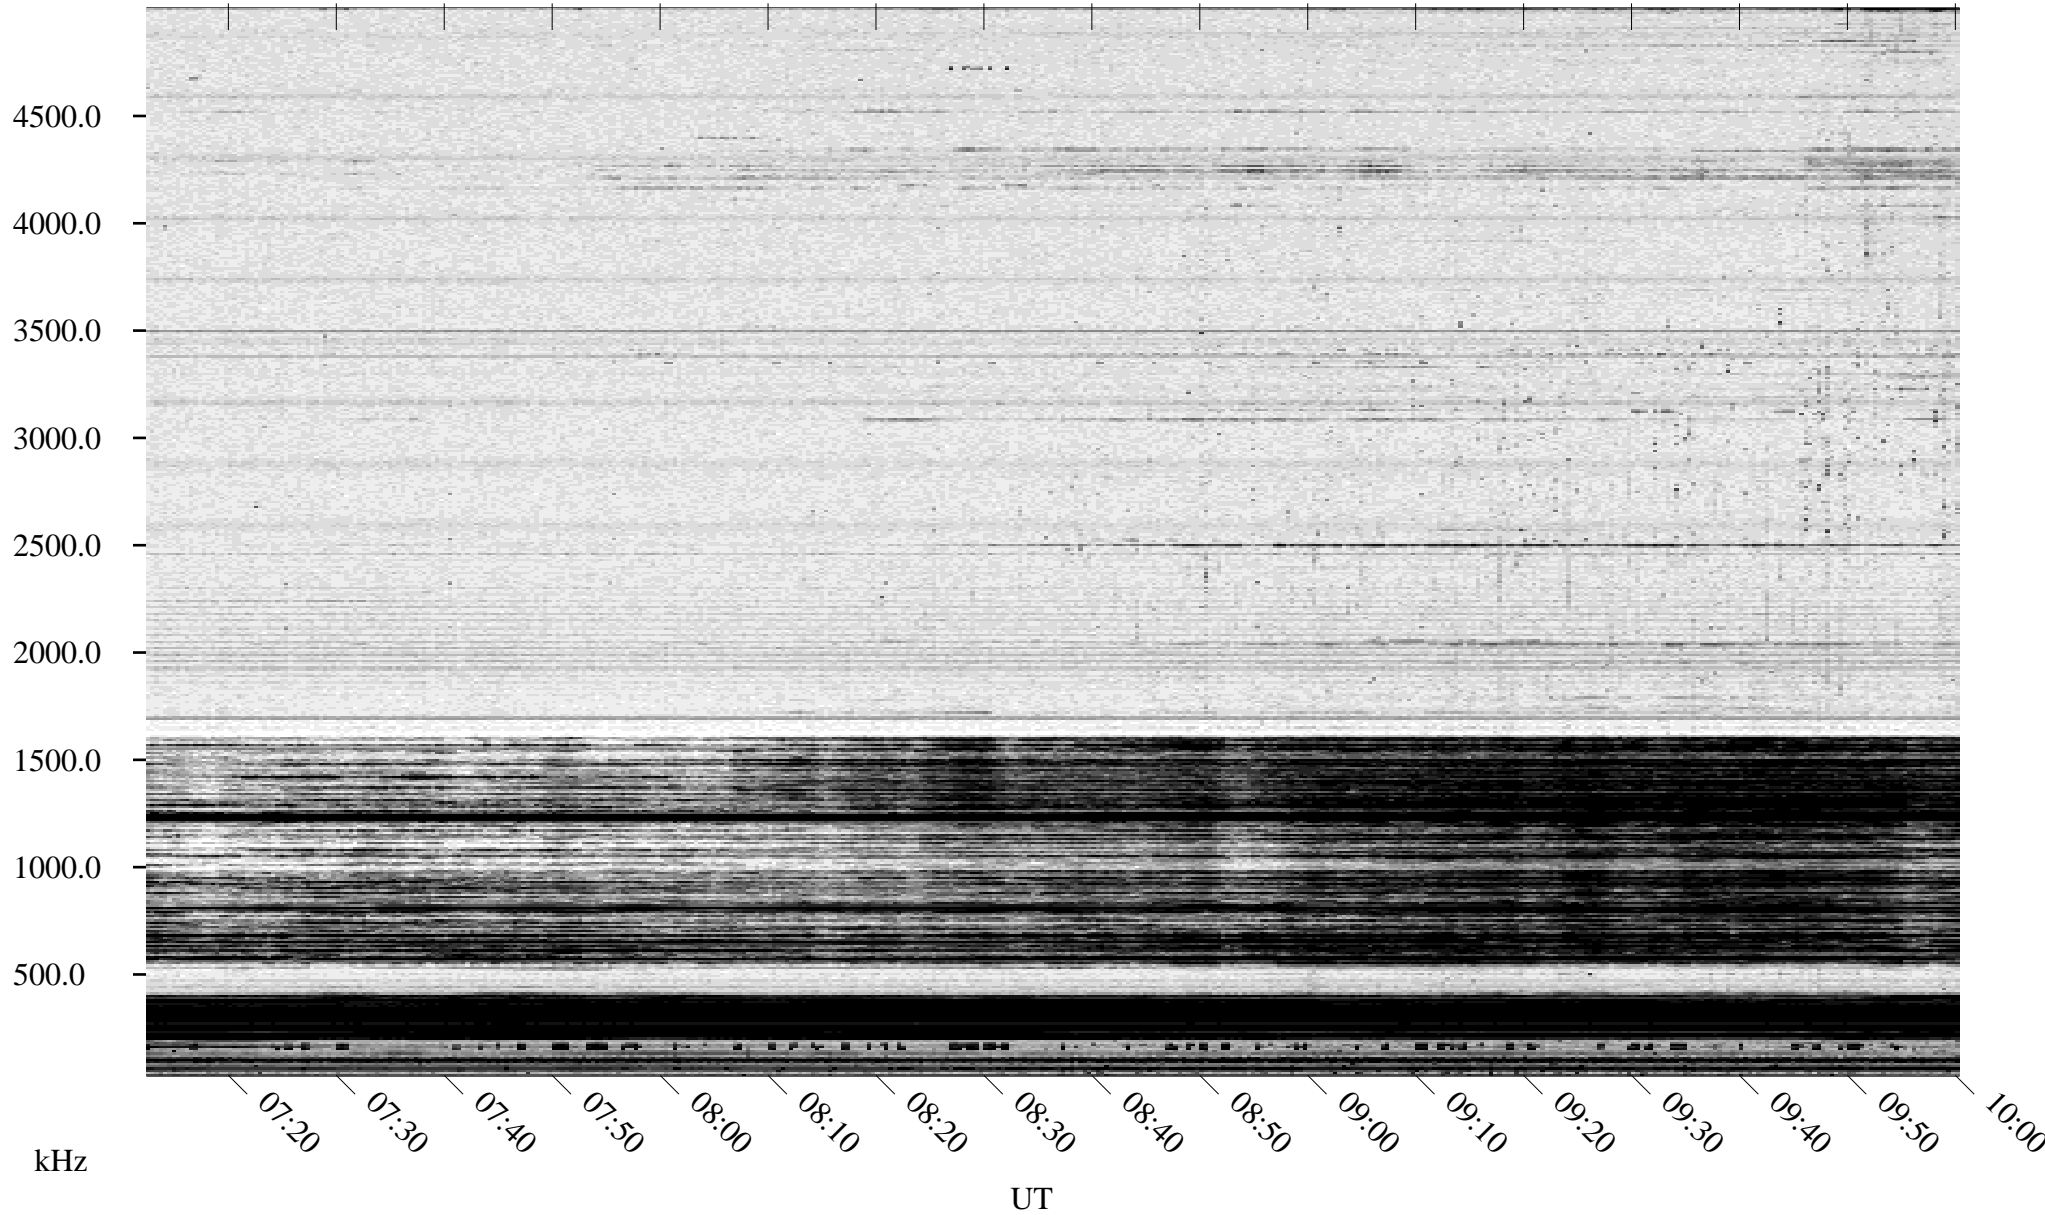

02/12/1995 Churchill, Manitoba

Linear Scale Black = 161 White = 15

ch95043l.r00m max_12

Page 1

02/12/1995 Churchill, Manitoba

Linear Scale Black = 161 White = 15

ch95043l.r00m max_12

Page 2

02/13/1995 Churchill, Manitoba

Linear Scale Black = 161 White = 15

ch95043l.r00m max_12

Page 3

02/13/1995 Churchill, Manitoba

Linear Scale Black = 161 White = 15

ch95043l.r00m max_12

Page 4

02/13/1995 Churchill, Manitoba

Linear Scale Black = 161 White = 15

ch95043l.r00m max_12

Page 5

02/13/1995 Churchill, Manitoba

Linear Scale Black = 161 White = 15

ch95043l.r00m max_12

Page 6

02/13/1995 Churchill, Manitoba

Linear Scale Black = 161 White = 15

ch95043l.r00m max_12

Page 7

02/13/1995 Churchill, Manitoba

Linear Scale Black = 161 White = 15

ch95043l.r00m max_12

Page 8