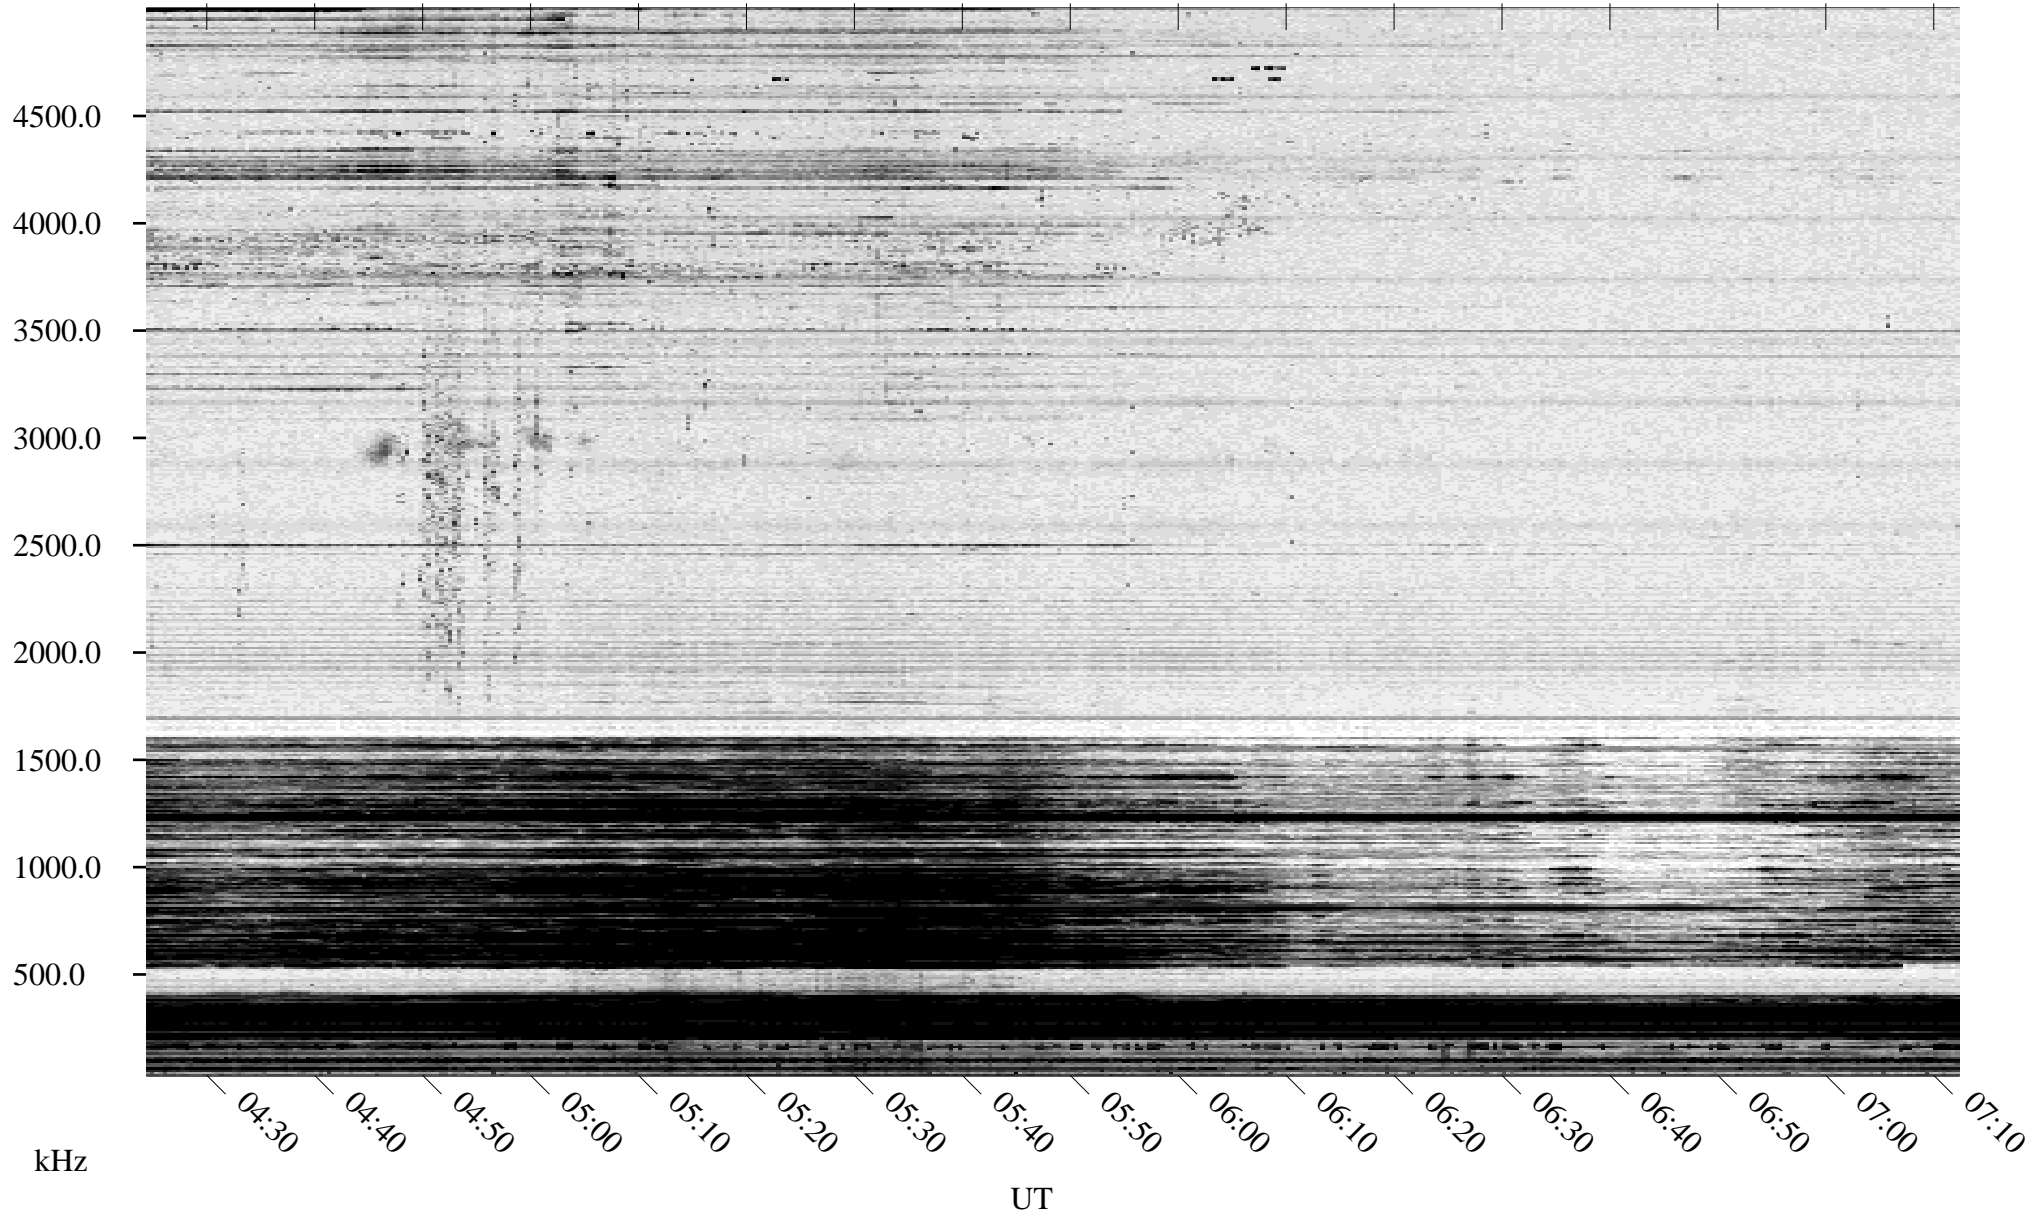

02/12/1995 Churchill, Manitoba

Linear Scale Black = 161 White = 15

ch95043l.r00m max_12

Page 1

02/12/1995 Churchill, Manitoba

Linear Scale Black = 161 White = 15

ch95043l.r00m max_12

Page 2

02/13/1995 Churchill, Manitoba

Linear Scale Black = 161 White = 15

ch95043l.r00m max_12

Page 3

02/13/1995 Churchill, Manitoba

Linear Scale Black = 161 White = 15

ch95043l.r00m max_12

Page 4

02/13/1995 Churchill, Manitoba

Linear Scale Black = 161 White = 15

ch95043l.r00m max_12

Page 5

02/13/1995 Churchill, Manitoba

Linear Scale Black = 161 White = 15

ch95043l.r00m max_12

Page 6

02/13/1995 Churchill, Manitoba

Linear Scale Black = 161 White = 15

ch95043l.r00m max_12

Page 7

02/13/1995 Churchill, Manitoba

Linear Scale Black = 161 White = 15

ch95043l.r00m max_12

Page 8