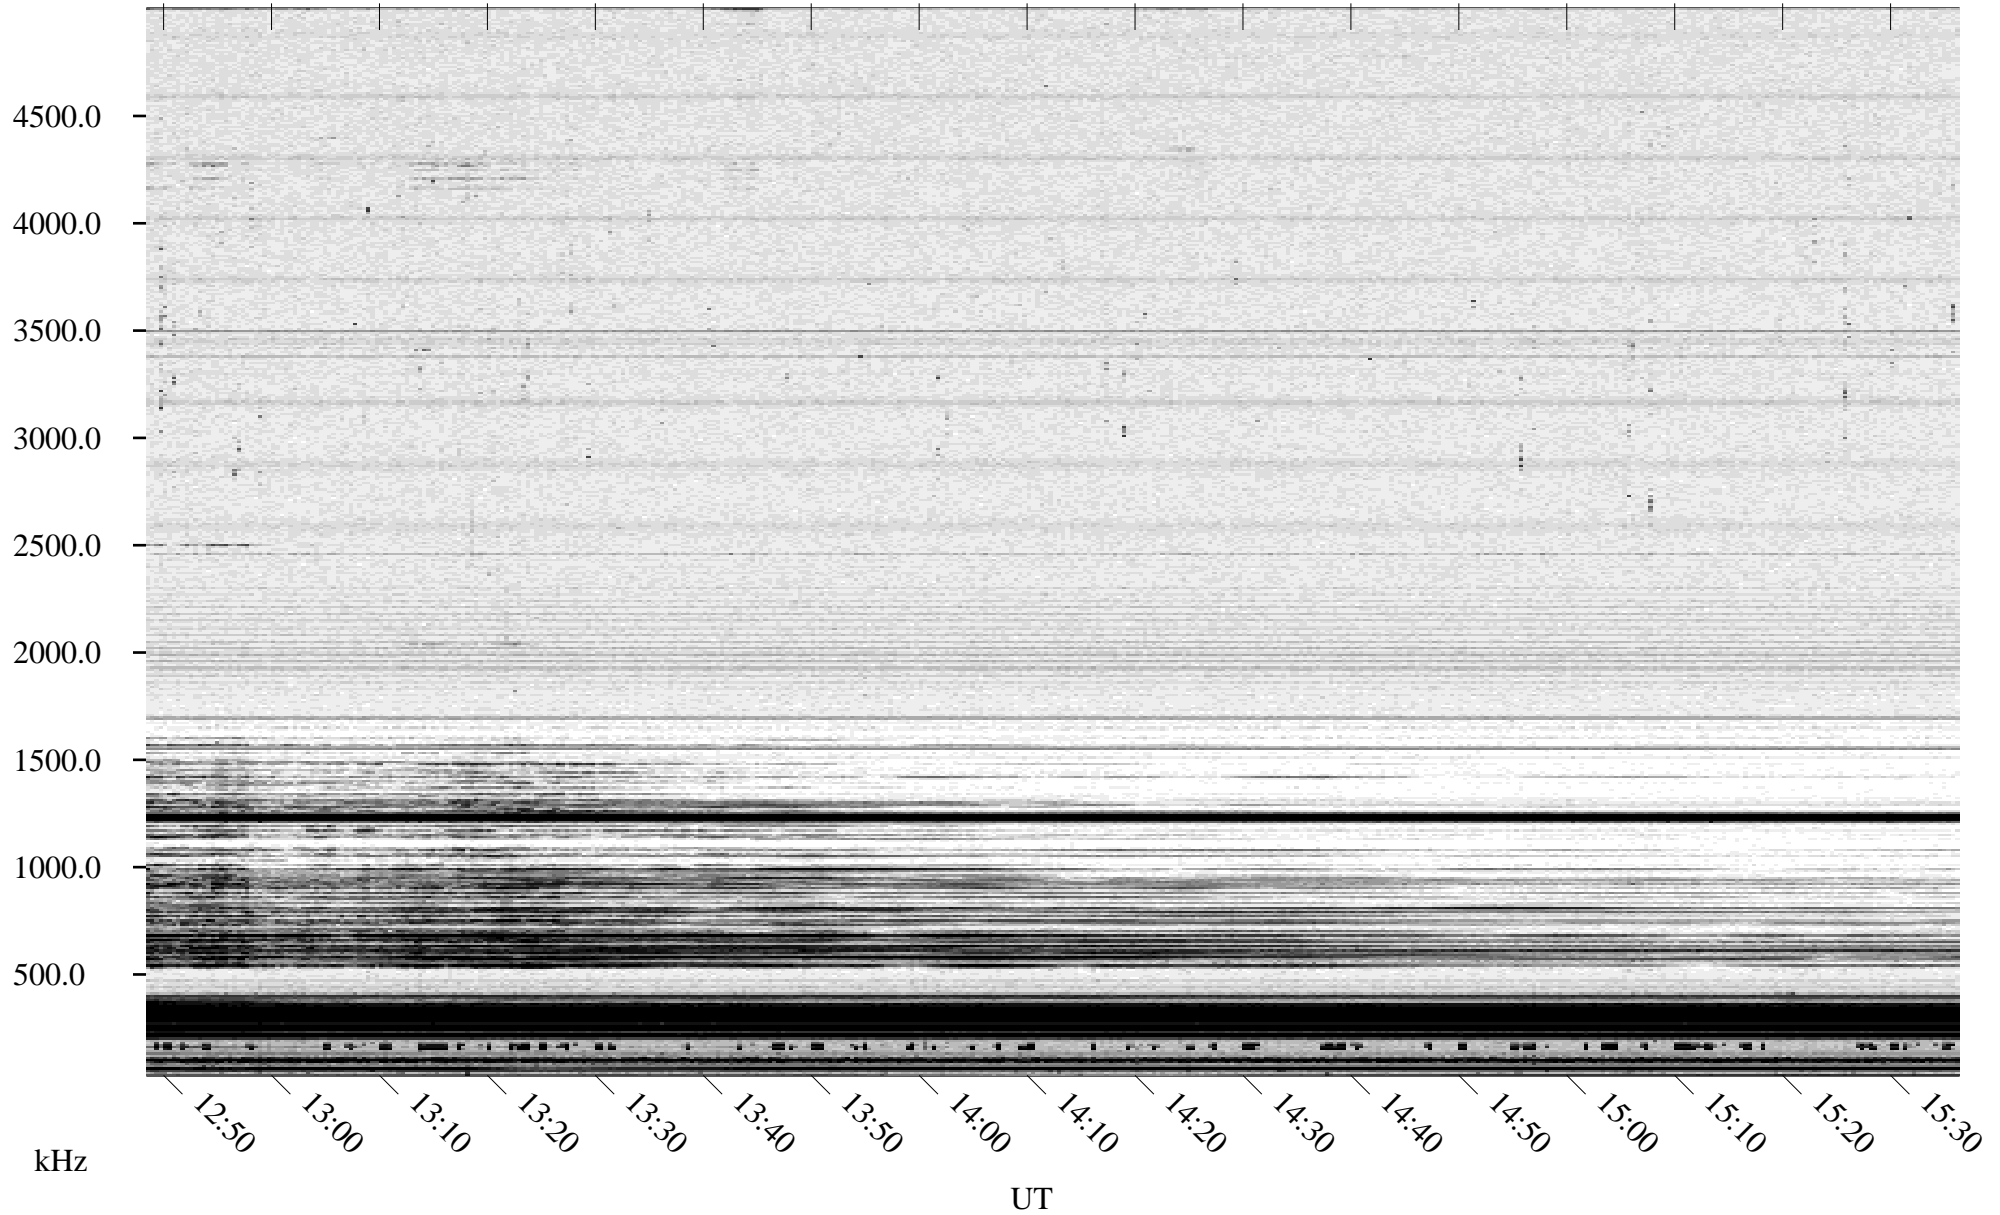

02/12/1995 Churchill, Manitoba

Linear Scale Black = 161 White = 15

ch95043l.r00m max_12

Page 1

02/12/1995 Churchill, Manitoba

Linear Scale Black = 161 White = 15

ch95043l.r00m max_12

Page 2

02/13/1995 Churchill, Manitoba

Linear Scale Black = 161 White = 15

ch95043l.r00m max_12

Page 3

02/13/1995 Churchill, Manitoba

Linear Scale Black = 161 White = 15

ch95043l.r00m max_12

Page 4

02/13/1995 Churchill, Manitoba

Linear Scale Black = 161 White = 15

ch95043l.r00m max_12

Page 5

02/13/1995 Churchill, Manitoba

Linear Scale Black = 161 White = 15

ch95043l.r00m max_12

Page 6

02/13/1995 Churchill, Manitoba

Linear Scale Black = 161 White = 15

ch95043l.r00m max_12

Page 7

02/13/1995 Churchill, Manitoba

Linear Scale Black = 161 White = 15

ch95043l.r00m max_12

Page 8