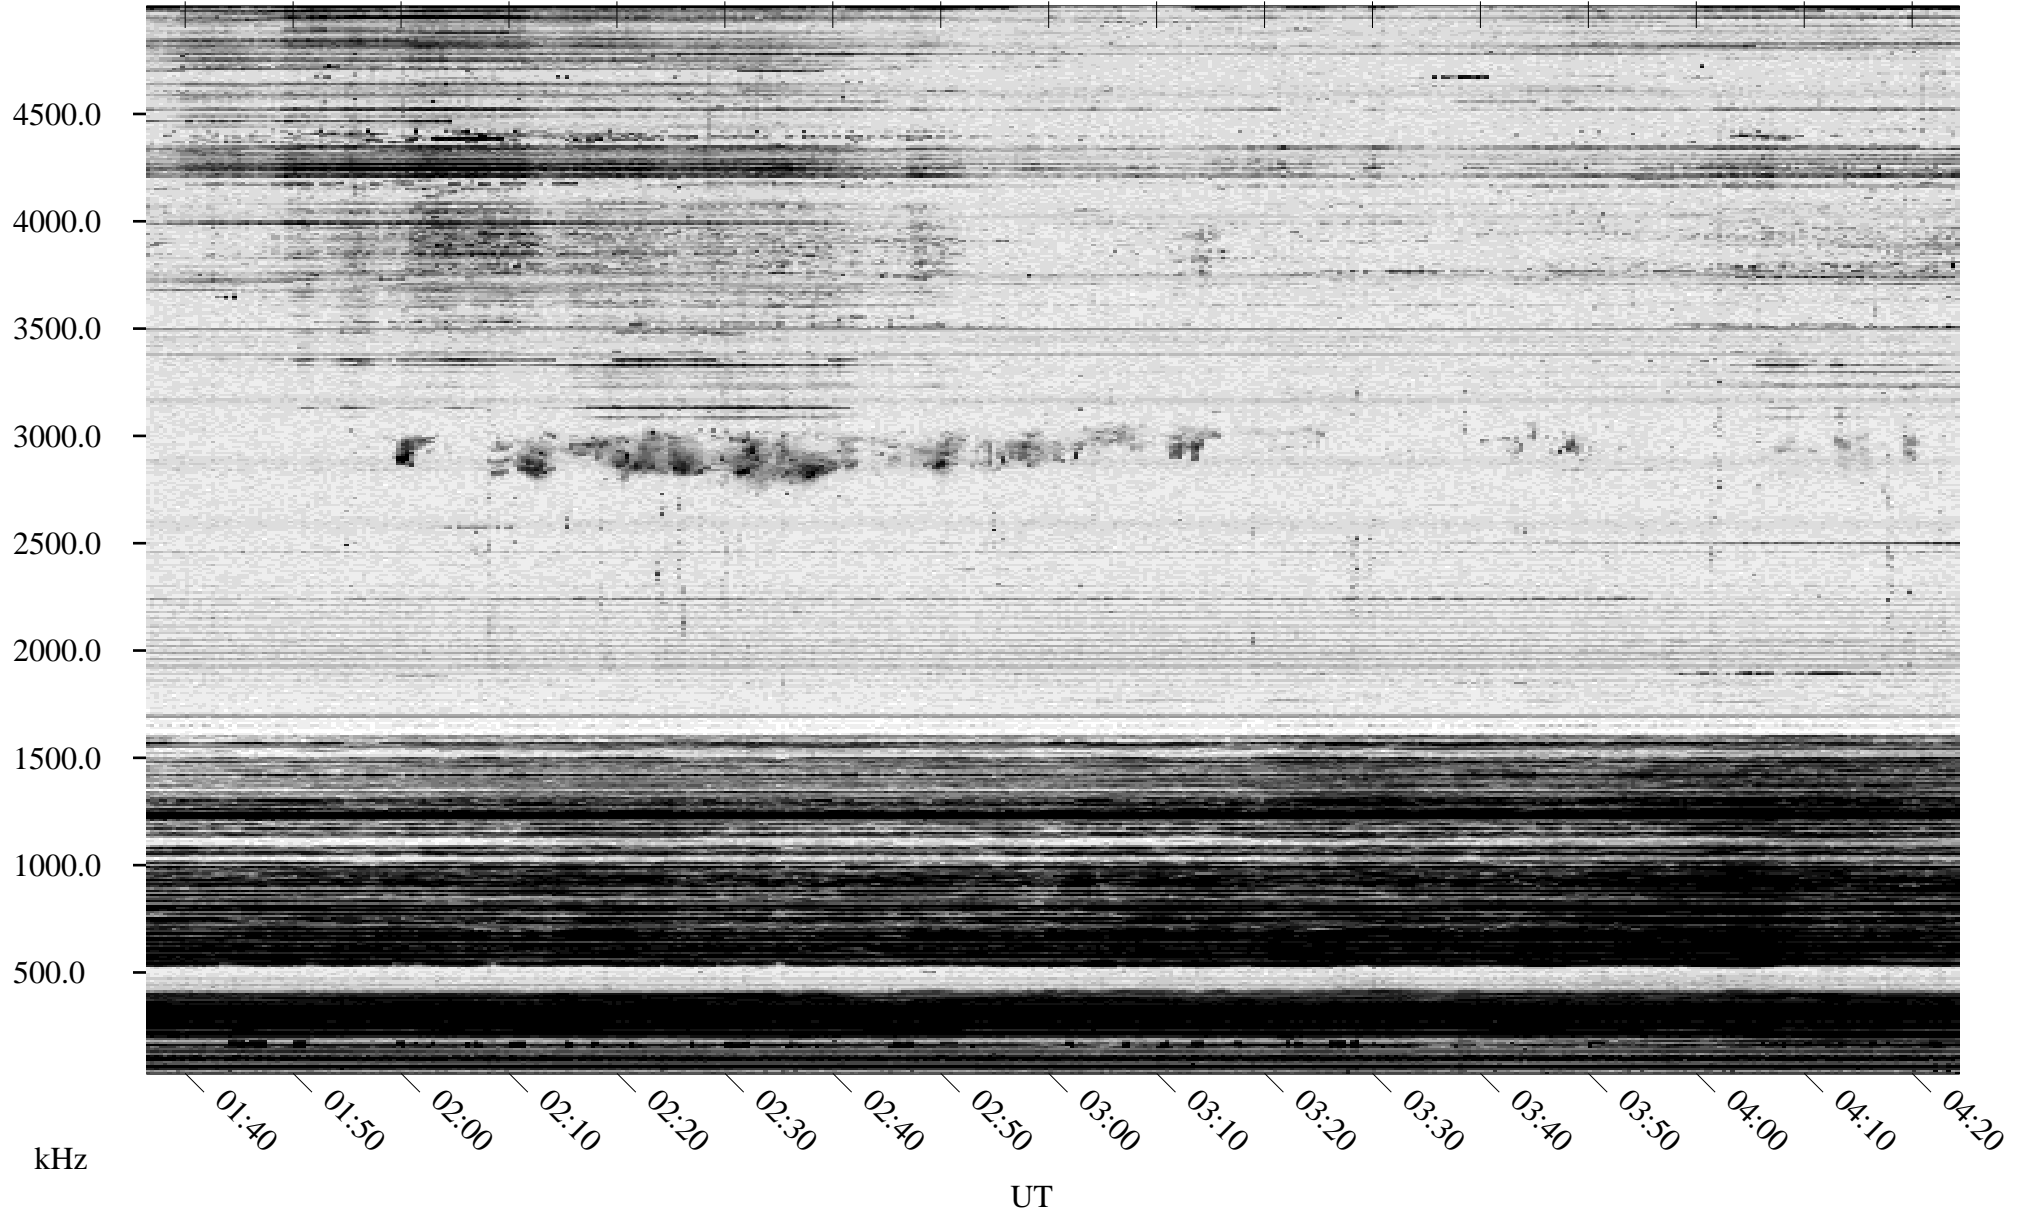

02/12/1995 Churchill, Manitoba

Linear Scale Black = 161 White = 15

ch95043l.r00m max_12

Page 1

02/12/1995 Churchill, Manitoba

Linear Scale Black = 161 White = 15

ch95043l.r00m max_12

Page 2

02/13/1995 Churchill, Manitoba

Linear Scale Black = 161 White = 15

ch95043l.r00m max_12

Page 3

02/13/1995 Churchill, Manitoba

Linear Scale Black = 161 White = 15

ch95043l.r00m max_12

Page 4

02/13/1995 Churchill, Manitoba

Linear Scale Black = 161 White = 15

ch95043l.r00m max_12

Page 5

02/13/1995 Churchill, Manitoba

Linear Scale Black = 161 White = 15

ch95043l.r00m max_12

Page 6

02/13/1995 Churchill, Manitoba

Linear Scale Black = 161 White = 15

ch95043l.r00m max_12

Page 7

02/13/1995 Churchill, Manitoba

Linear Scale Black = 161 White = 15

ch95043l.r00m max_12

Page 8