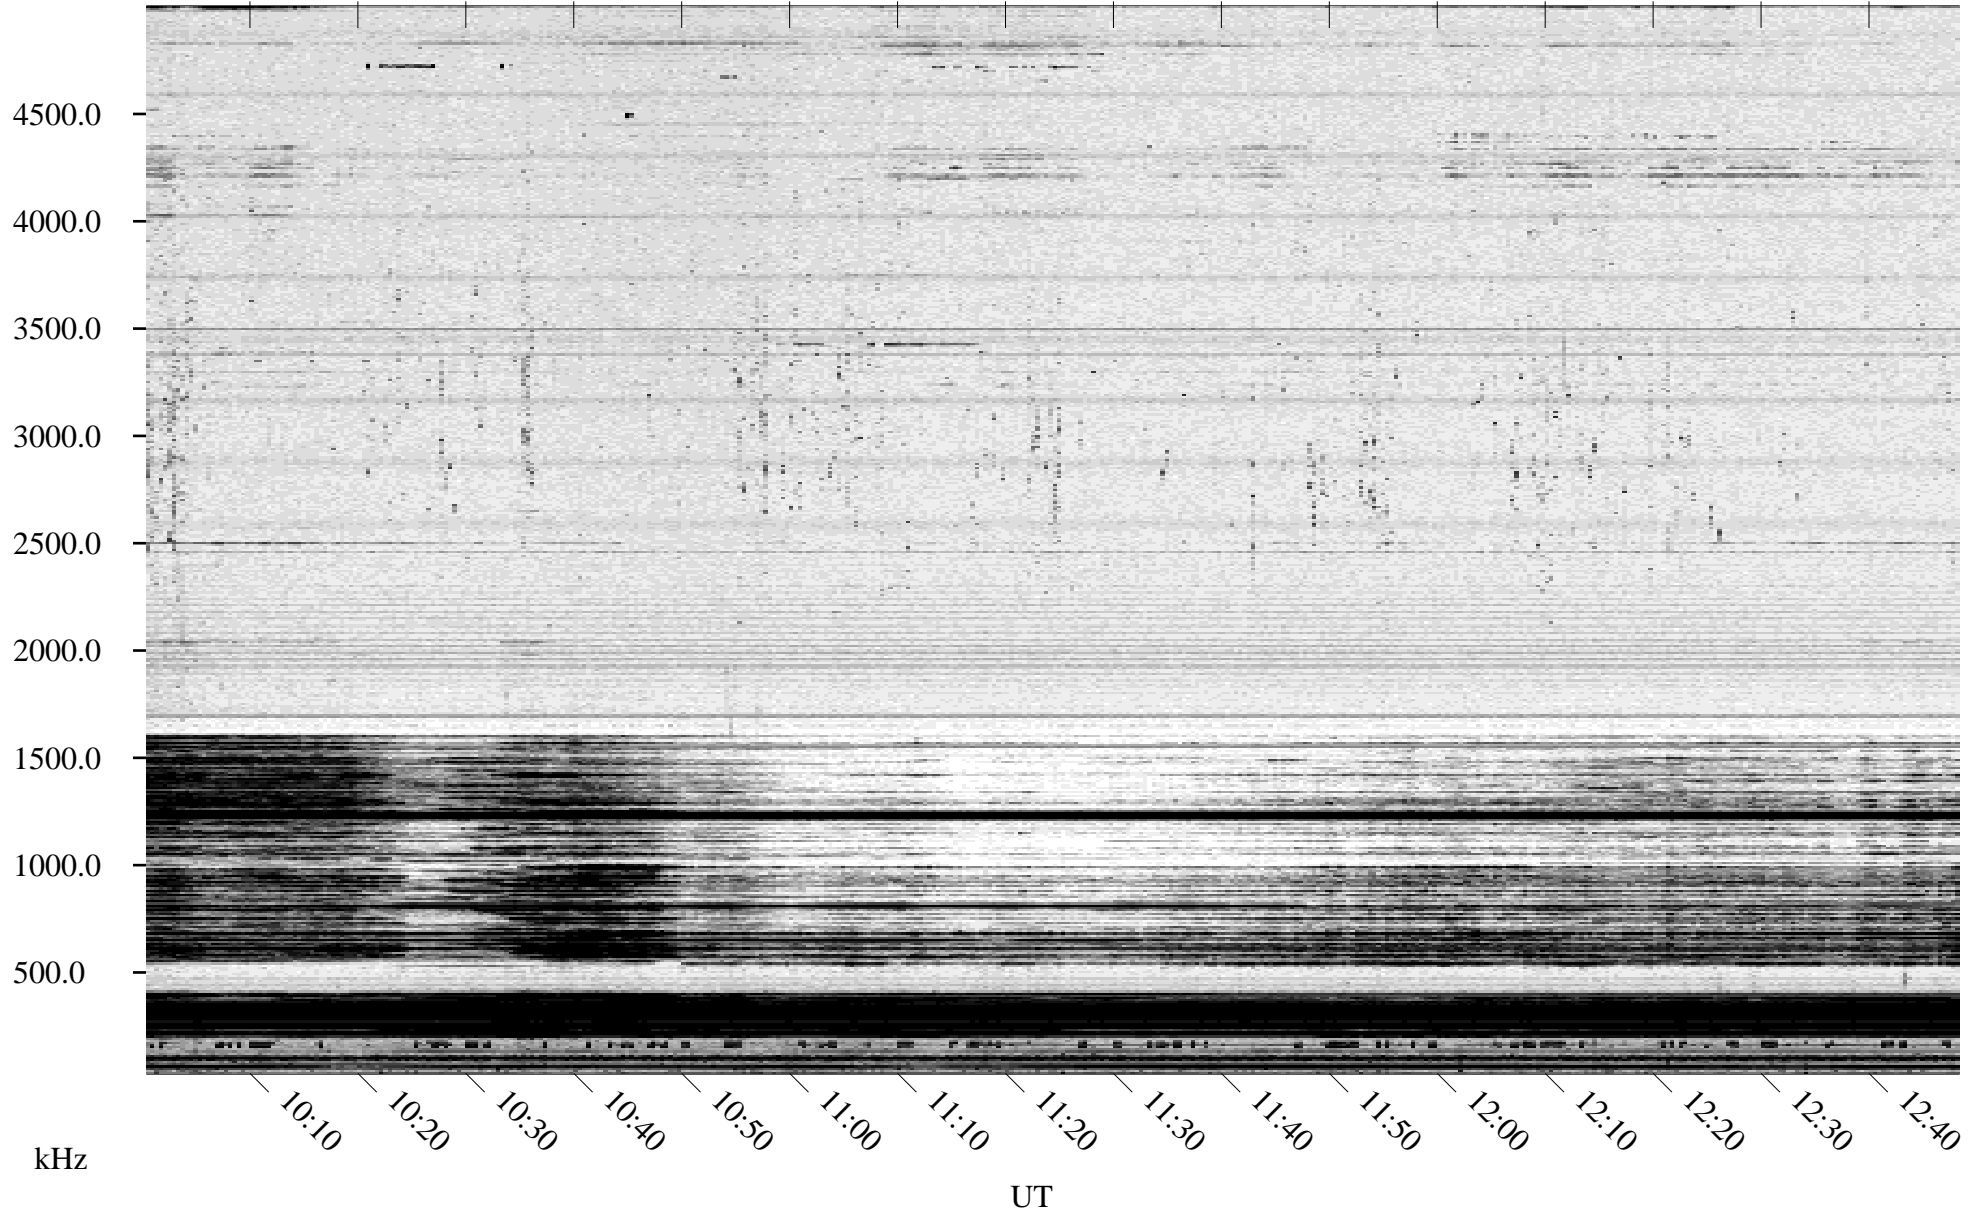

02/12/1995 Churchill, Manitoba

Linear Scale Black = 161 White = 15

ch95043l.r00m max_12

Page 1

02/12/1995 Churchill, Manitoba

Linear Scale Black = 161 White = 15

ch95043l.r00m max_12

Page 2

02/13/1995 Churchill, Manitoba

Linear Scale Black = 161 White = 15

ch95043l.r00m max_12

Page 3

02/13/1995 Churchill, Manitoba

Linear Scale Black = 161 White = 15

ch95043l.r00m max_12

Page 4

02/13/1995 Churchill, Manitoba

Linear Scale Black = 161 White = 15

ch95043l.r00m max_12

Page 5

02/13/1995 Churchill, Manitoba

Linear Scale Black = 161 White = 15

ch95043l.r00m max_12

Page 6

02/13/1995 Churchill, Manitoba

Linear Scale Black = 161 White = 15

ch95043l.r00m max_12

Page 7

02/13/1995 Churchill, Manitoba

Linear Scale Black = 161 White = 15

ch95043l.r00m max_12

Page 8