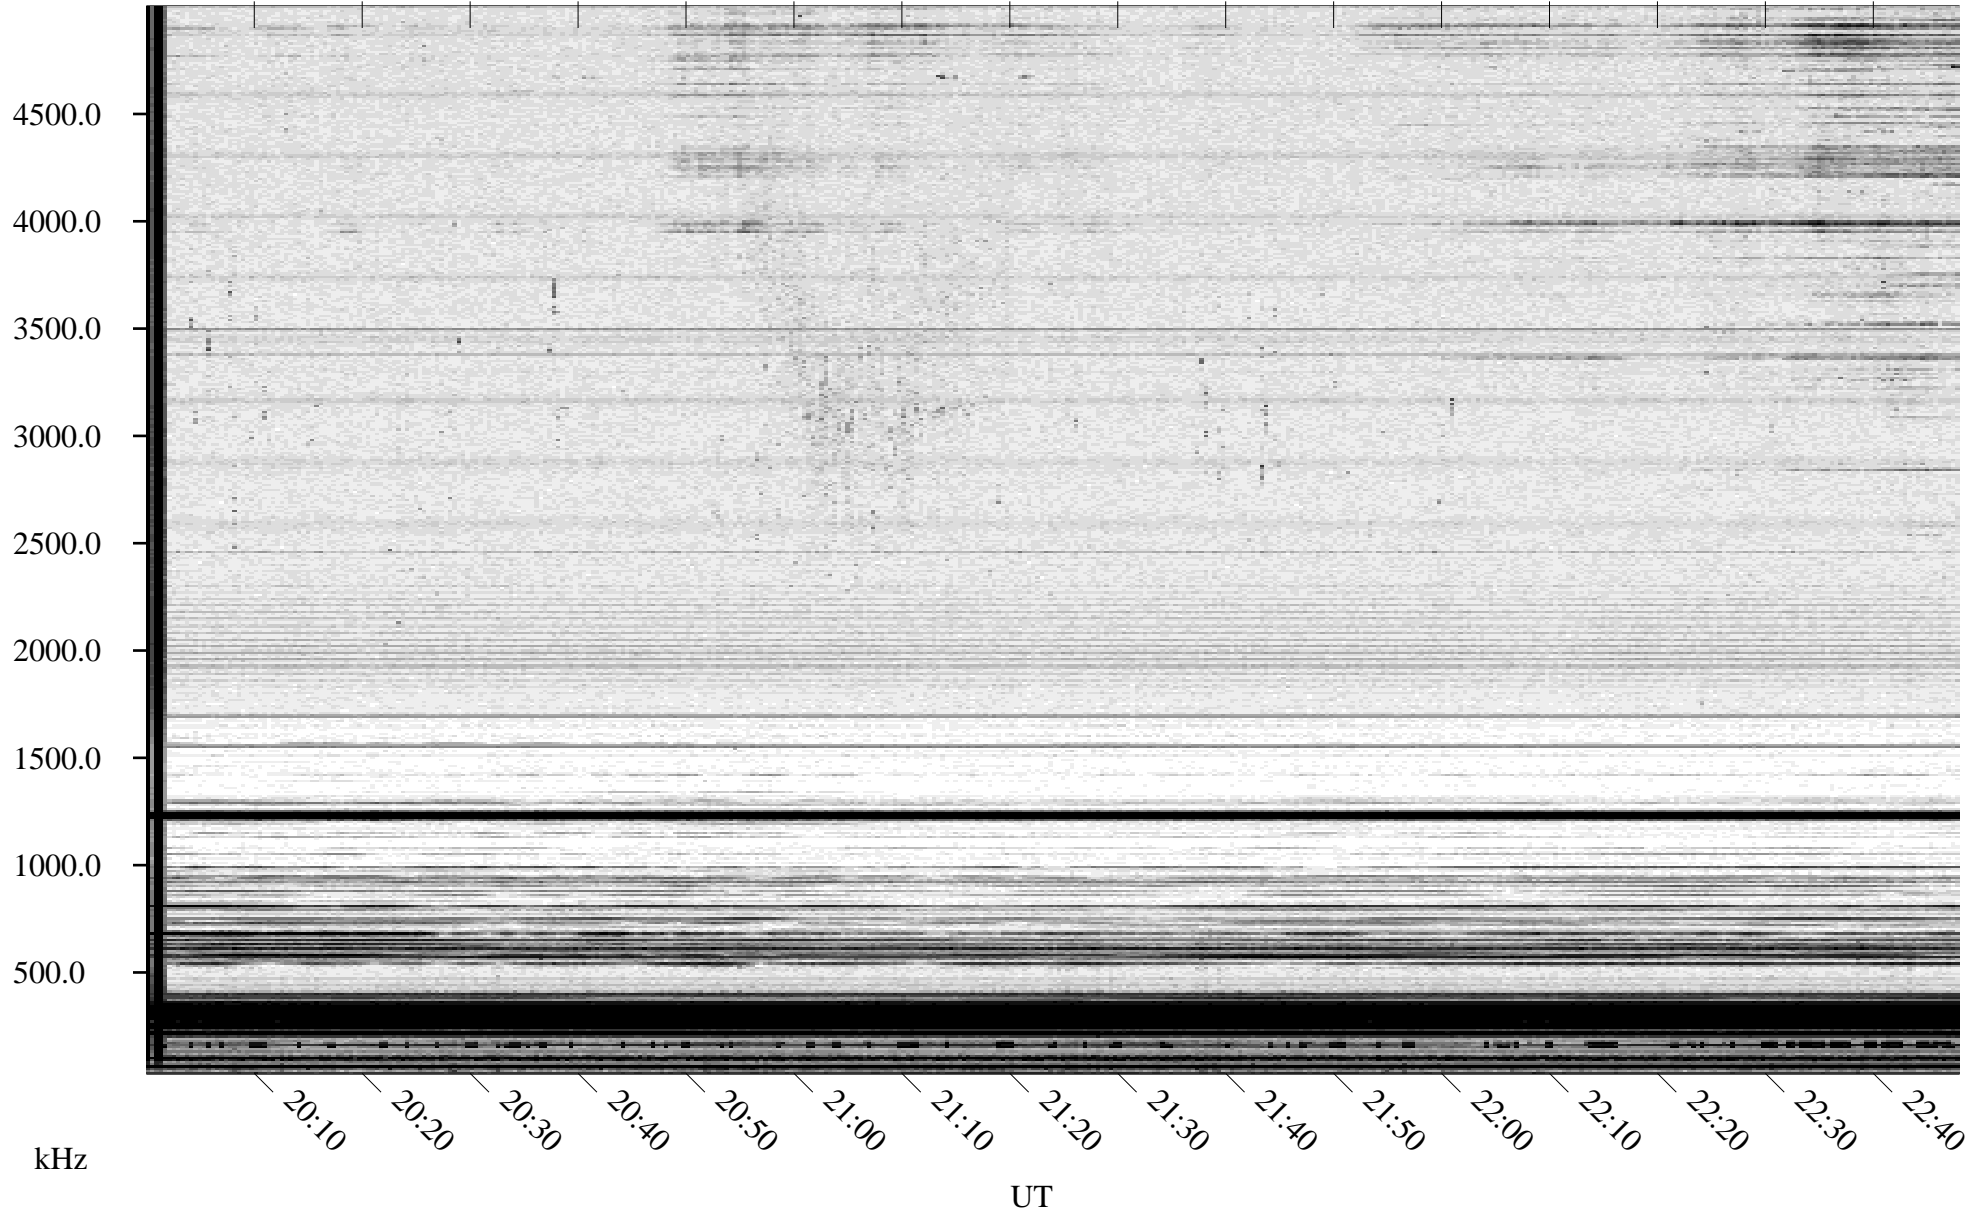

02/12/1995 Churchill, Manitoba

Linear Scale Black = 161 White = 15

ch95043l.r00m max_12

Page 1

02/12/1995 Churchill, Manitoba

Linear Scale Black = 161 White = 15

ch95043l.r00m max_12

Page 2

02/13/1995 Churchill, Manitoba

Linear Scale Black = 161 White = 15

ch95043l.r00m max_12

Page 3

02/13/1995 Churchill, Manitoba

Linear Scale Black = 161 White = 15

ch95043l.r00m max_12

Page 4

02/13/1995 Churchill, Manitoba

Linear Scale Black = 161 White = 15

ch95043l.r00m max_12

Page 5

02/13/1995 Churchill, Manitoba

Linear Scale Black = 161 White = 15

ch95043l.r00m max_12

Page 6

02/13/1995 Churchill, Manitoba

Linear Scale Black = 161 White = 15

ch95043l.r00m max_12

Page 7

02/13/1995 Churchill, Manitoba

Linear Scale Black = 161 White = 15

ch95043l.r00m max_12

Page 8