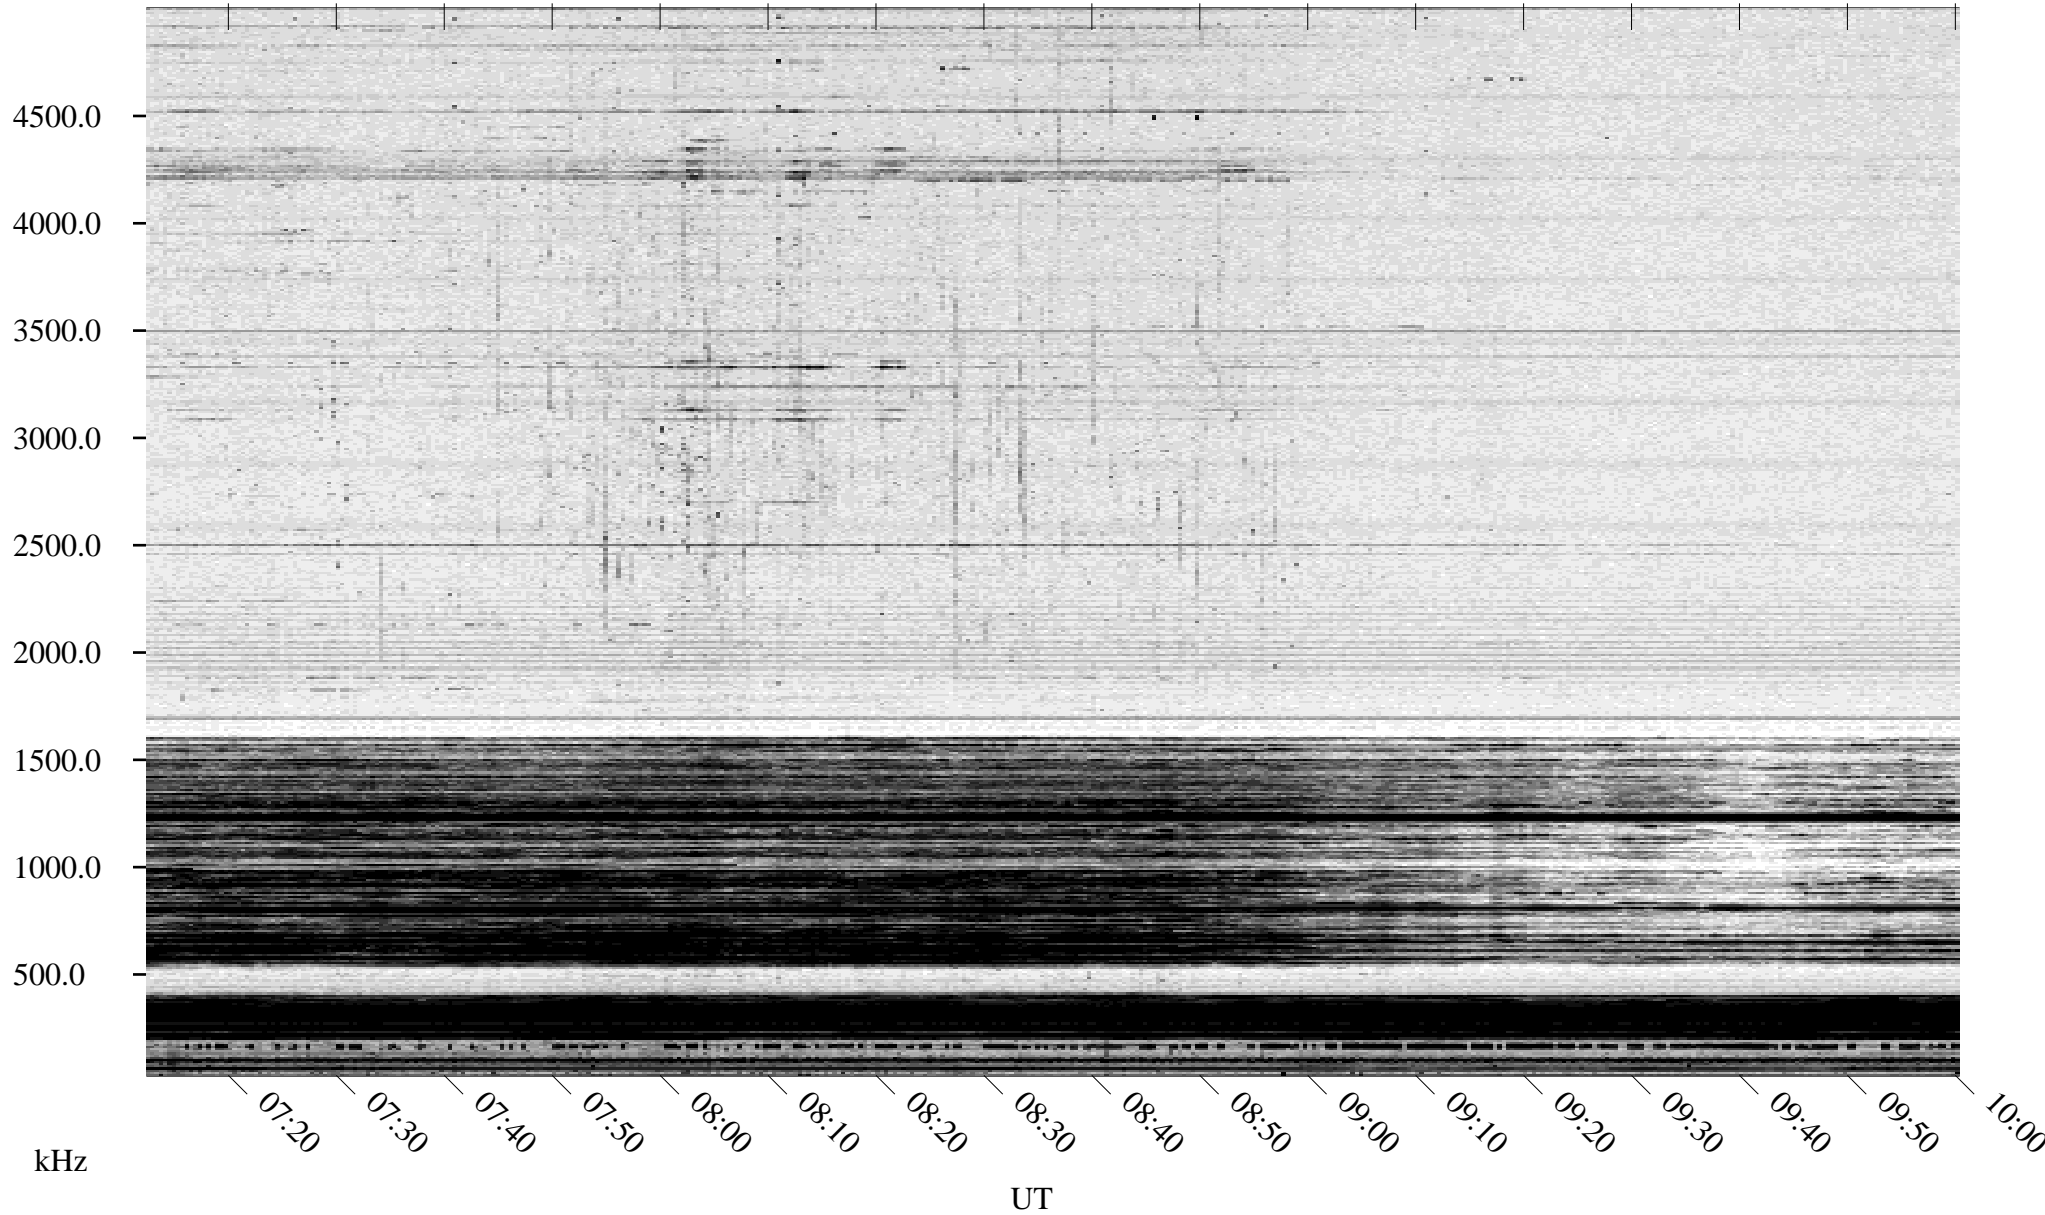

# 02/14/1995 Churchill, Manitoba

Linear Scale    Black = 161    White = 15

ch95044l.r00m max\_12

Page 4

# 02/14/1995 Churchill, Manitoba

Linear Scale    Black = 161    White = 15

ch95044l.r00m max\_12

Page 5