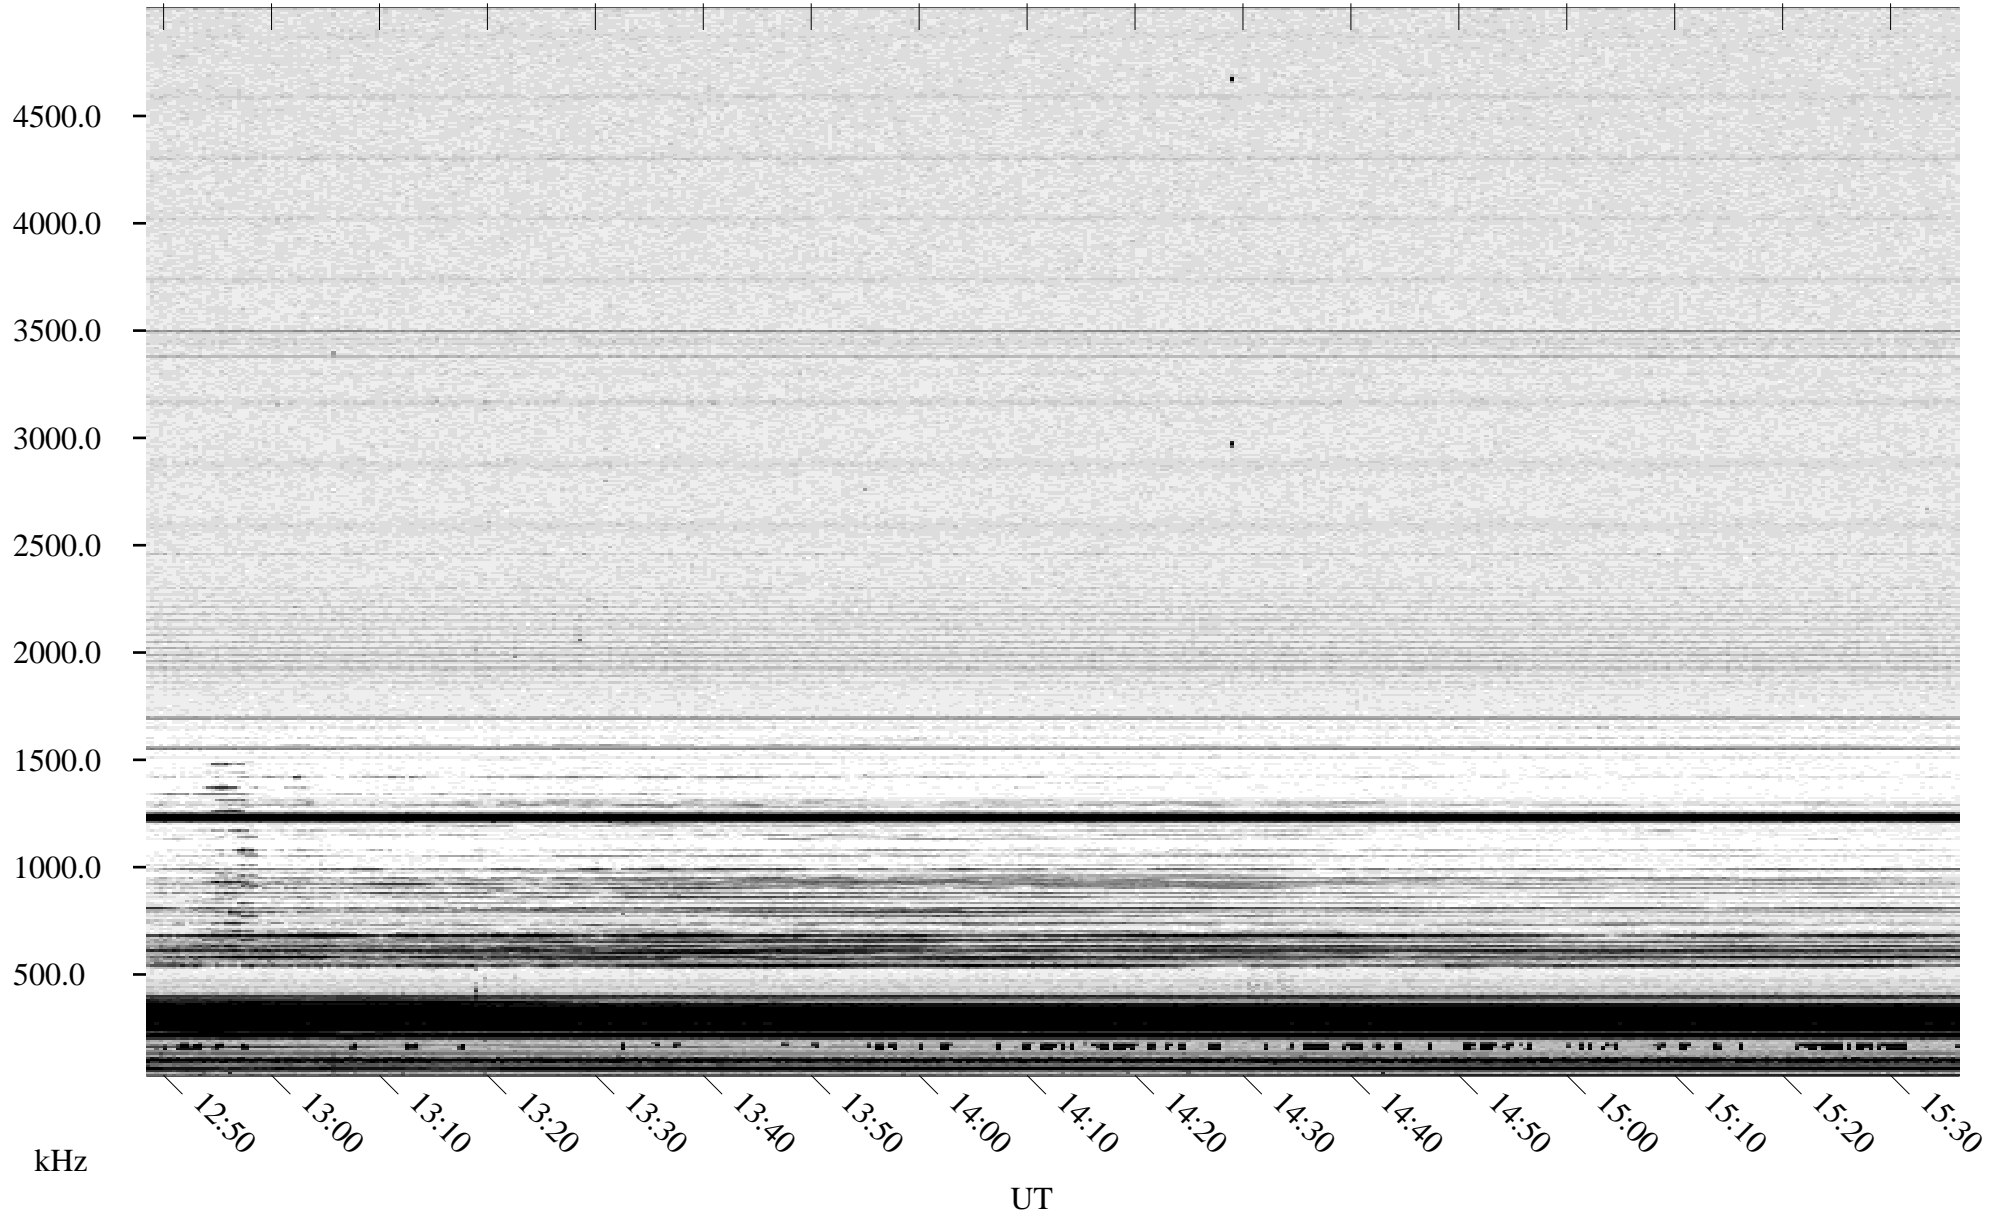

# 02/14/1995 Churchill, Manitoba

Linear Scale    Black = 161    White = 15

ch95044l.r00m max\_12

Page 5

# 02/14/1995 Churchill, Manitoba

Linear Scale    Black = 161    White = 15

ch95044l.r00m max\_12

Page 6

# 02/14/1995 Churchill, Manitoba

Linear Scale    Black = 161    White = 15

ch95044l.r00m max\_12

Page 7