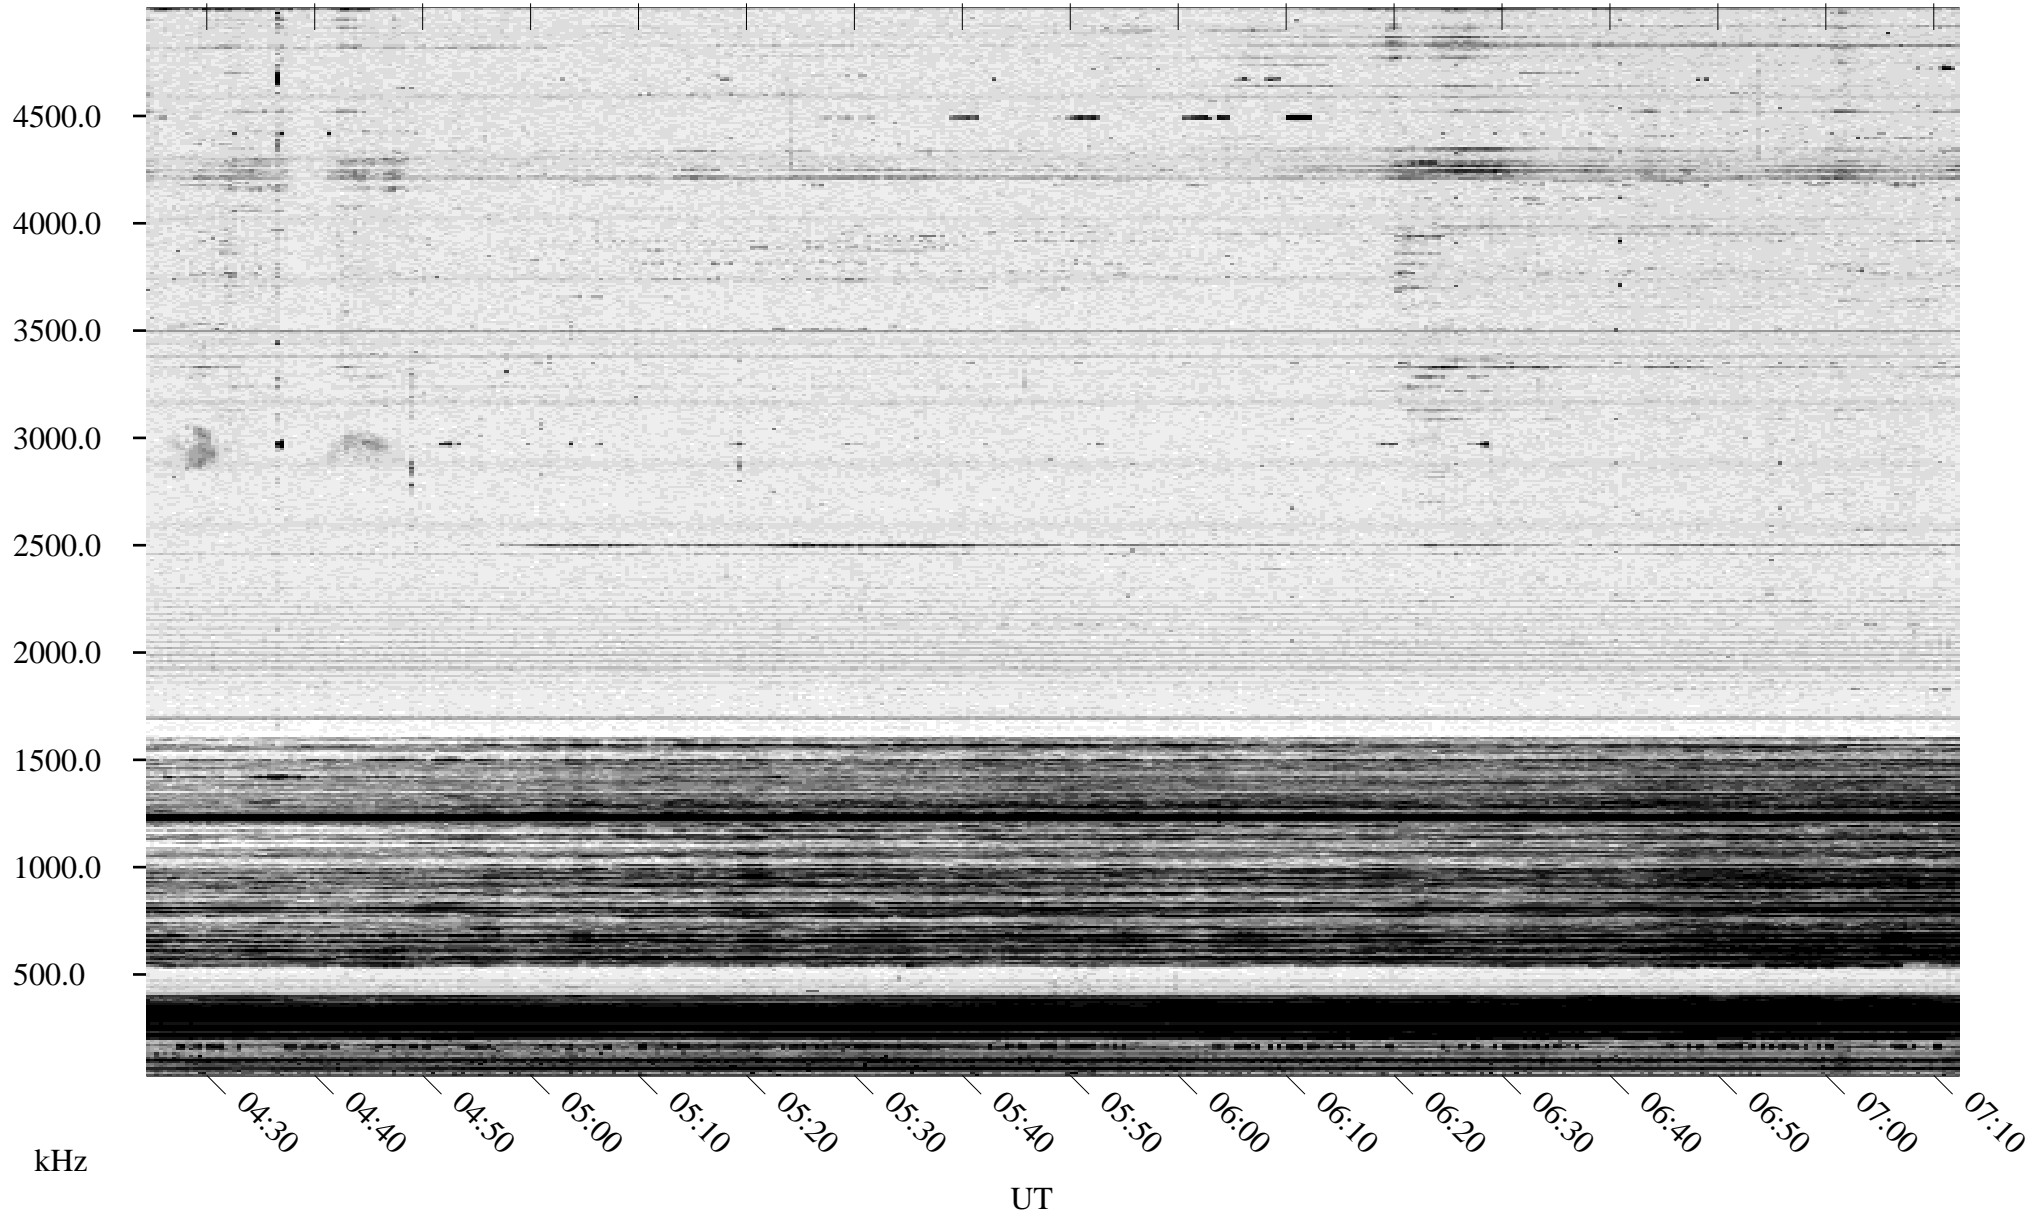

# 02/13/1995 Churchill, Manitoba

Linear Scale    Black = 161    White = 15

ch95044l.r00m max\_12

Page 1

# 02/13/1995 Churchill, Manitoba

Linear Scale Black = 161 White = 15

ch95044l.r00m max\_12

Page 2

# 02/14/1995 Churchill, Manitoba

Linear Scale Black = 161 White = 15

ch95044l.r00m max\_12

Page 3

# 02/14/1995 Churchill, Manitoba

Linear Scale    Black = 161    White = 15

ch95044l.r00m max\_12

Page 4