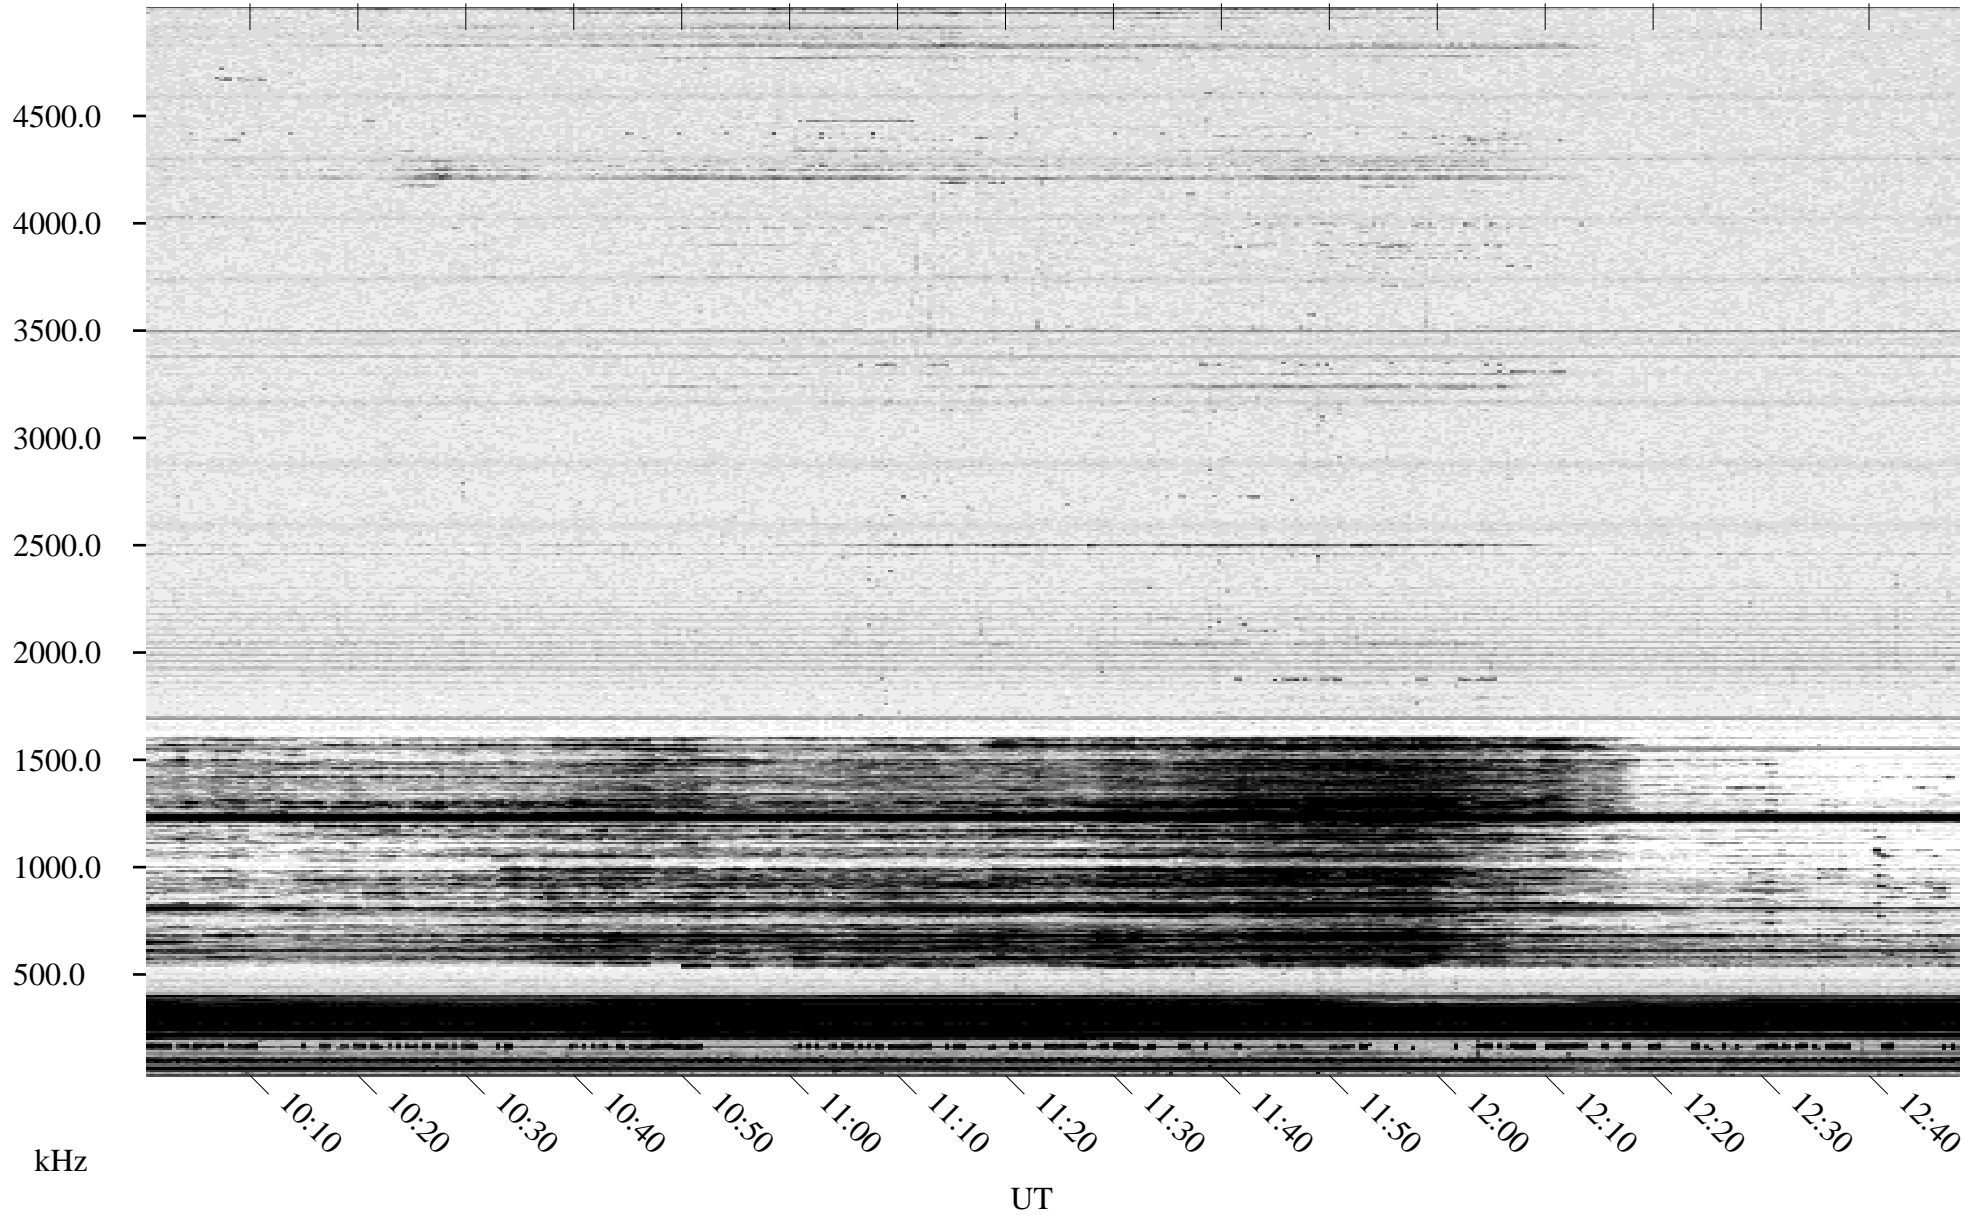

# 02/14/1995 Churchill, Manitoba

Linear Scale    Black = 161    White = 15

ch95044l.r00m max\_12

Page 4

# 02/14/1995 Churchill, Manitoba

Linear Scale    Black = 161    White = 15

ch95044l.r00m max\_12

Page 5

# 02/14/1995 Churchill, Manitoba

Linear Scale    Black = 161    White = 15

ch95044l.r00m max\_12

Page 6

# 02/14/1995 Churchill, Manitoba

Linear Scale    Black = 161    White = 15

ch95044l.r00m max\_12

Page 7