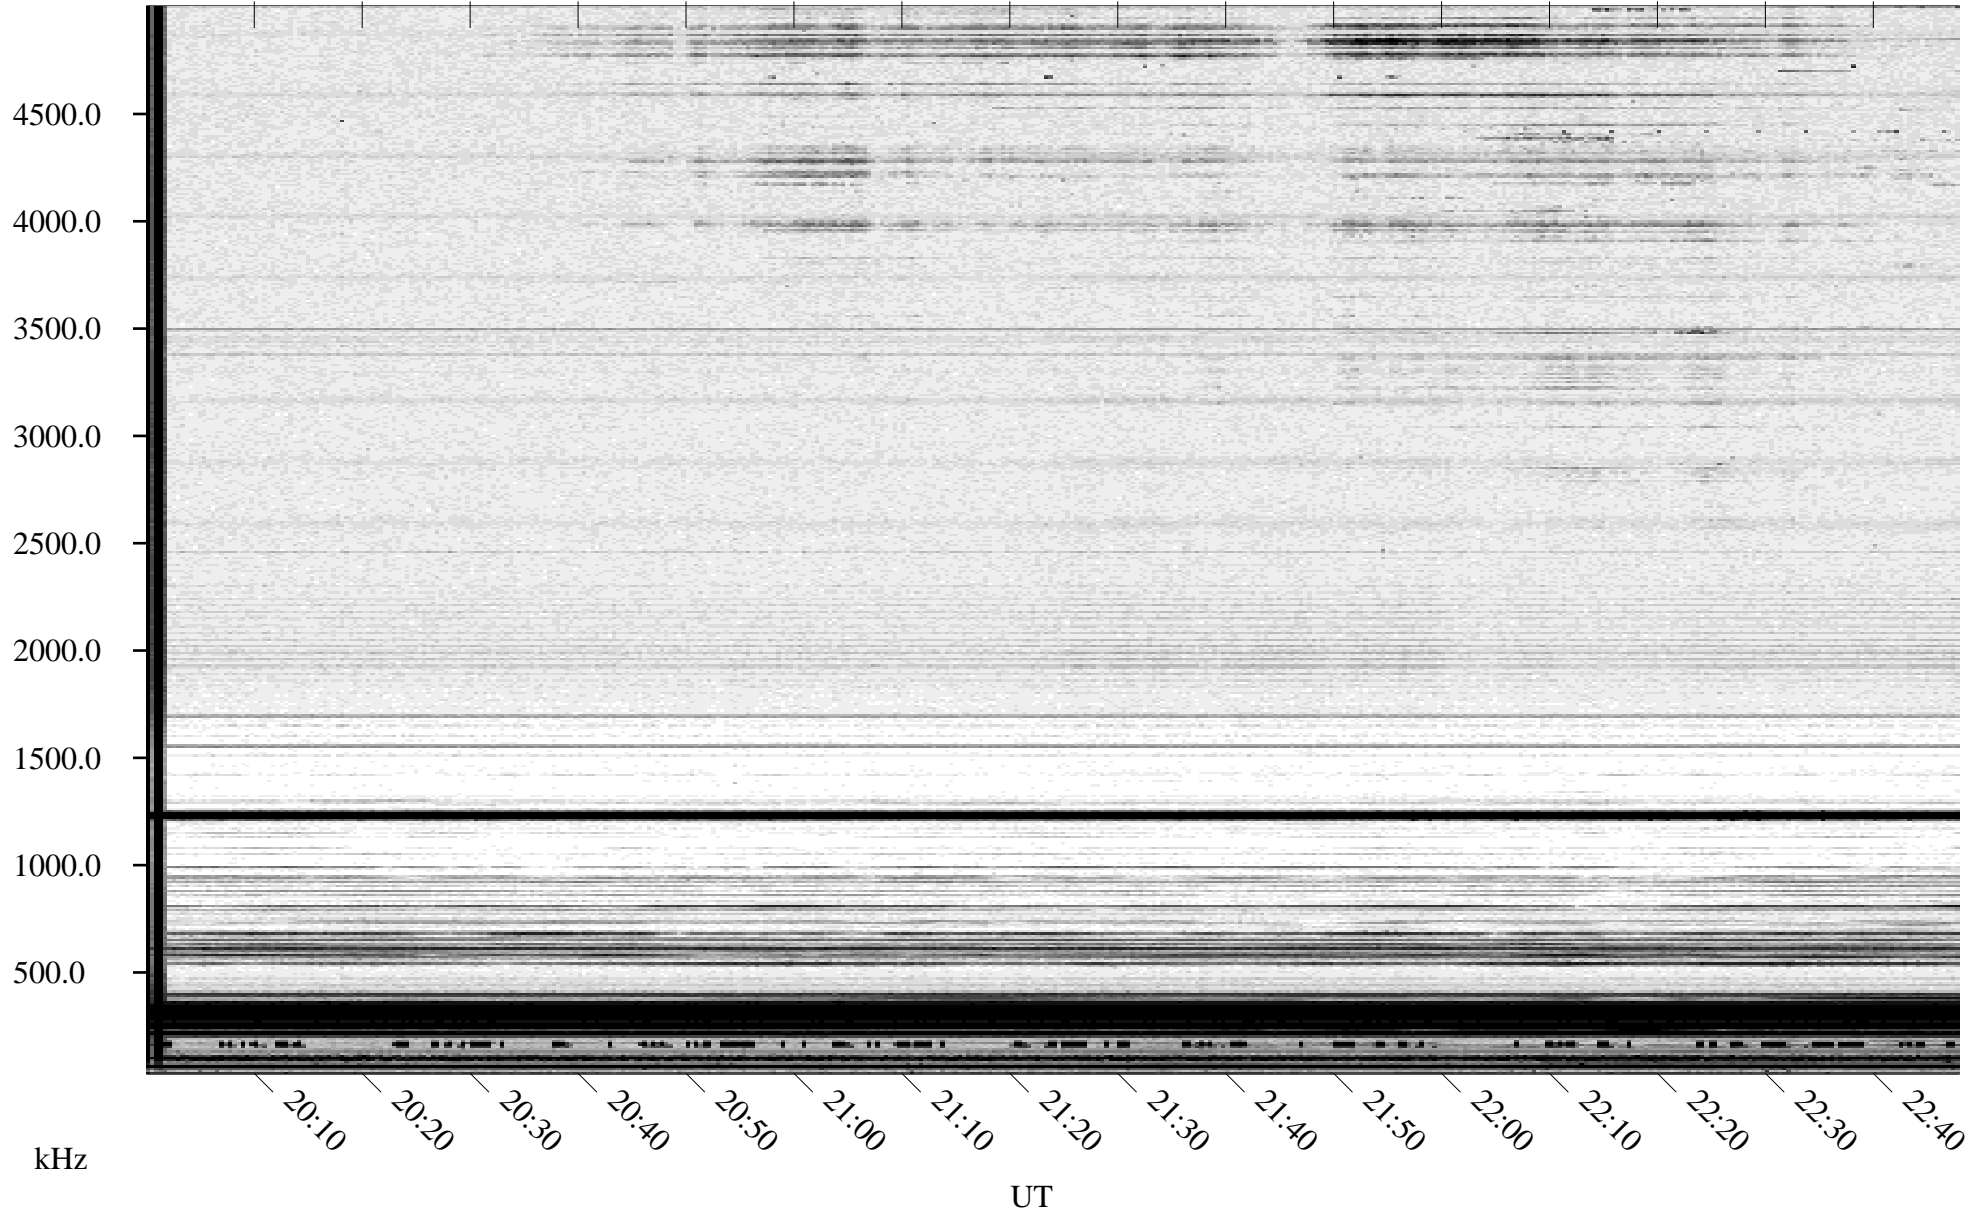

# 02/13/1995 Churchill, Manitoba

Linear Scale    Black = 161    White = 15

ch95044l.r00m max\_12

Page 1

# 02/13/1995 Churchill, Manitoba

Linear Scale Black = 161 White = 15

ch95044l.r00m max\_12

Page 2

# 02/14/1995 Churchill, Manitoba

Linear Scale Black = 161 White = 15

ch95044l.r00m max\_12

Page 3

# 02/14/1995 Churchill, Manitoba

Linear Scale    Black = 161    White = 15

ch95044l.r00m max\_12

Page 4