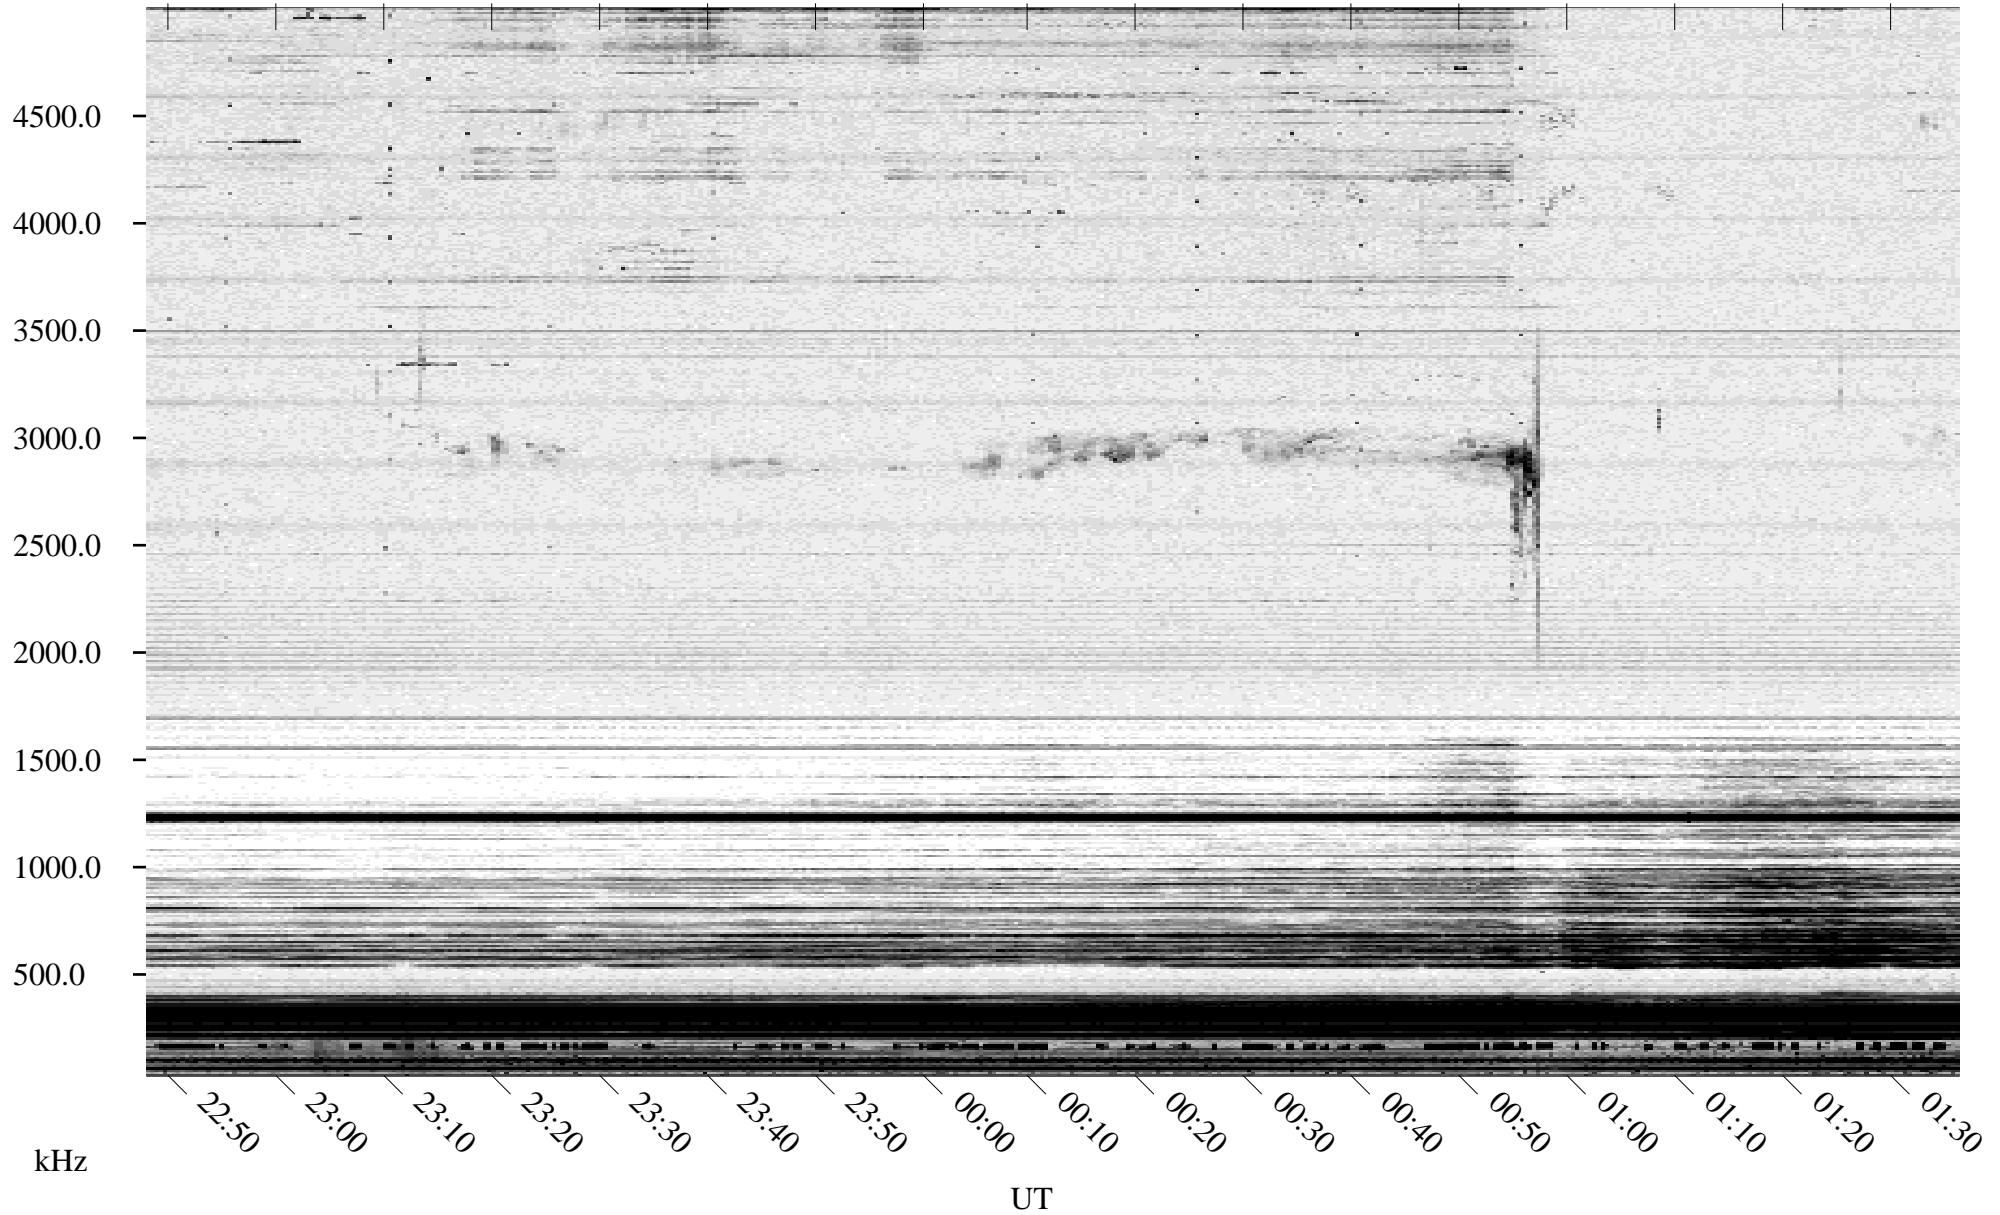

# 02/13/1995 Churchill, Manitoba

Linear Scale    Black = 161    White = 15

ch95044l.r00m max\_12

Page 1

# 02/13/1995 Churchill, Manitoba

Linear Scale Black = 161 White = 15

ch95044l.r00m max\_12

Page 2

# 02/14/1995 Churchill, Manitoba

Linear Scale Black = 161 White = 15

ch95044l.r00m max\_12

Page 3

# 02/14/1995 Churchill, Manitoba

Linear Scale    Black = 161    White = 15

ch95044l.r00m max\_12

Page 4