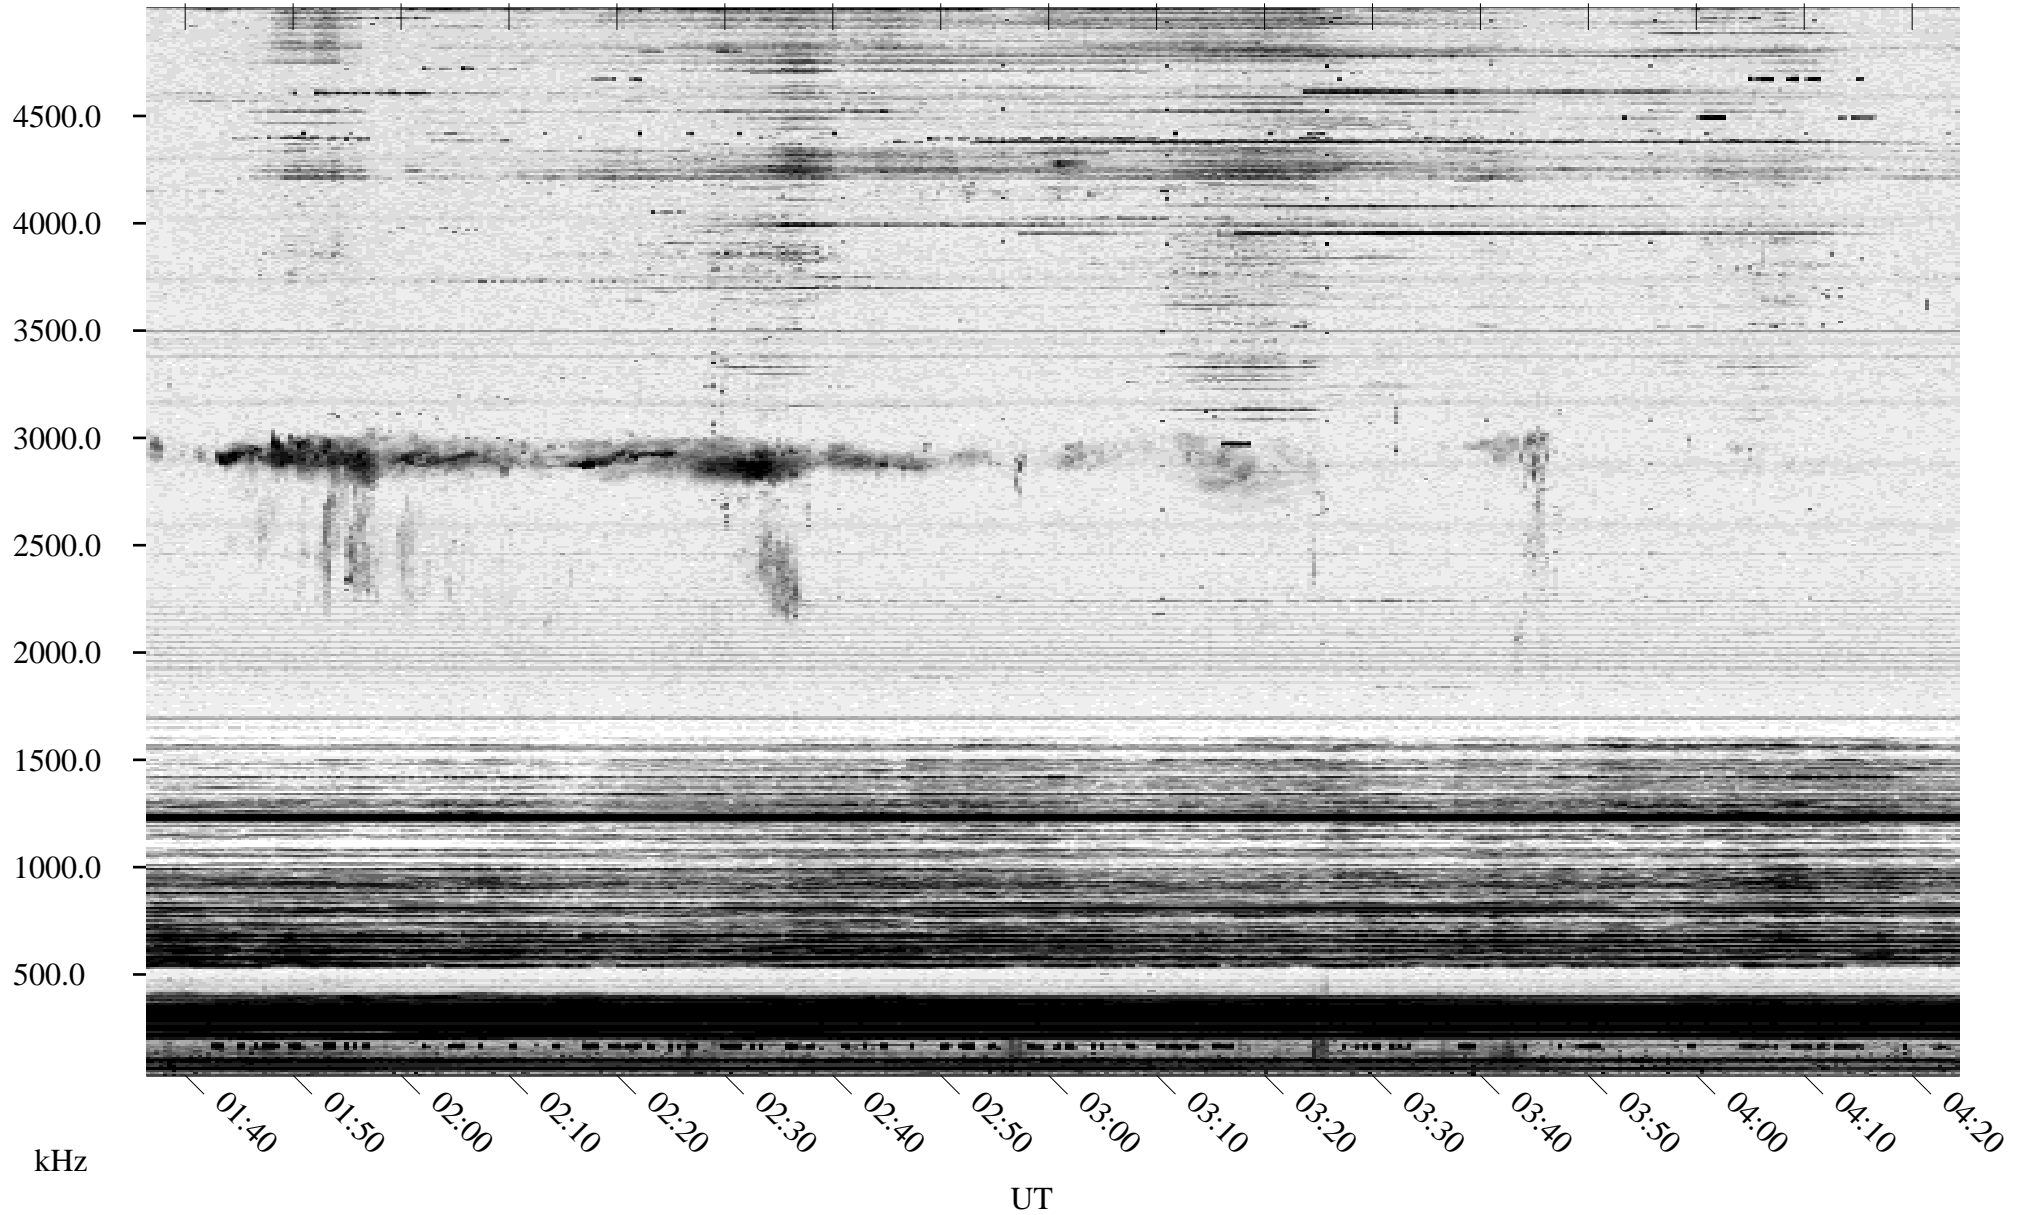

# 02/13/1995 Churchill, Manitoba

Linear Scale    Black = 161    White = 15

ch95044l.r00m max\_12

Page 1

# 02/13/1995 Churchill, Manitoba

Linear Scale Black = 161 White = 15

ch95044l.r00m max\_12

Page 2

# 02/14/1995 Churchill, Manitoba

Linear Scale Black = 161 White = 15

ch95044l.r00m max\_12

Page 3

# 02/14/1995 Churchill, Manitoba

Linear Scale    Black = 161    White = 15

ch95044l.r00m max\_12

Page 4