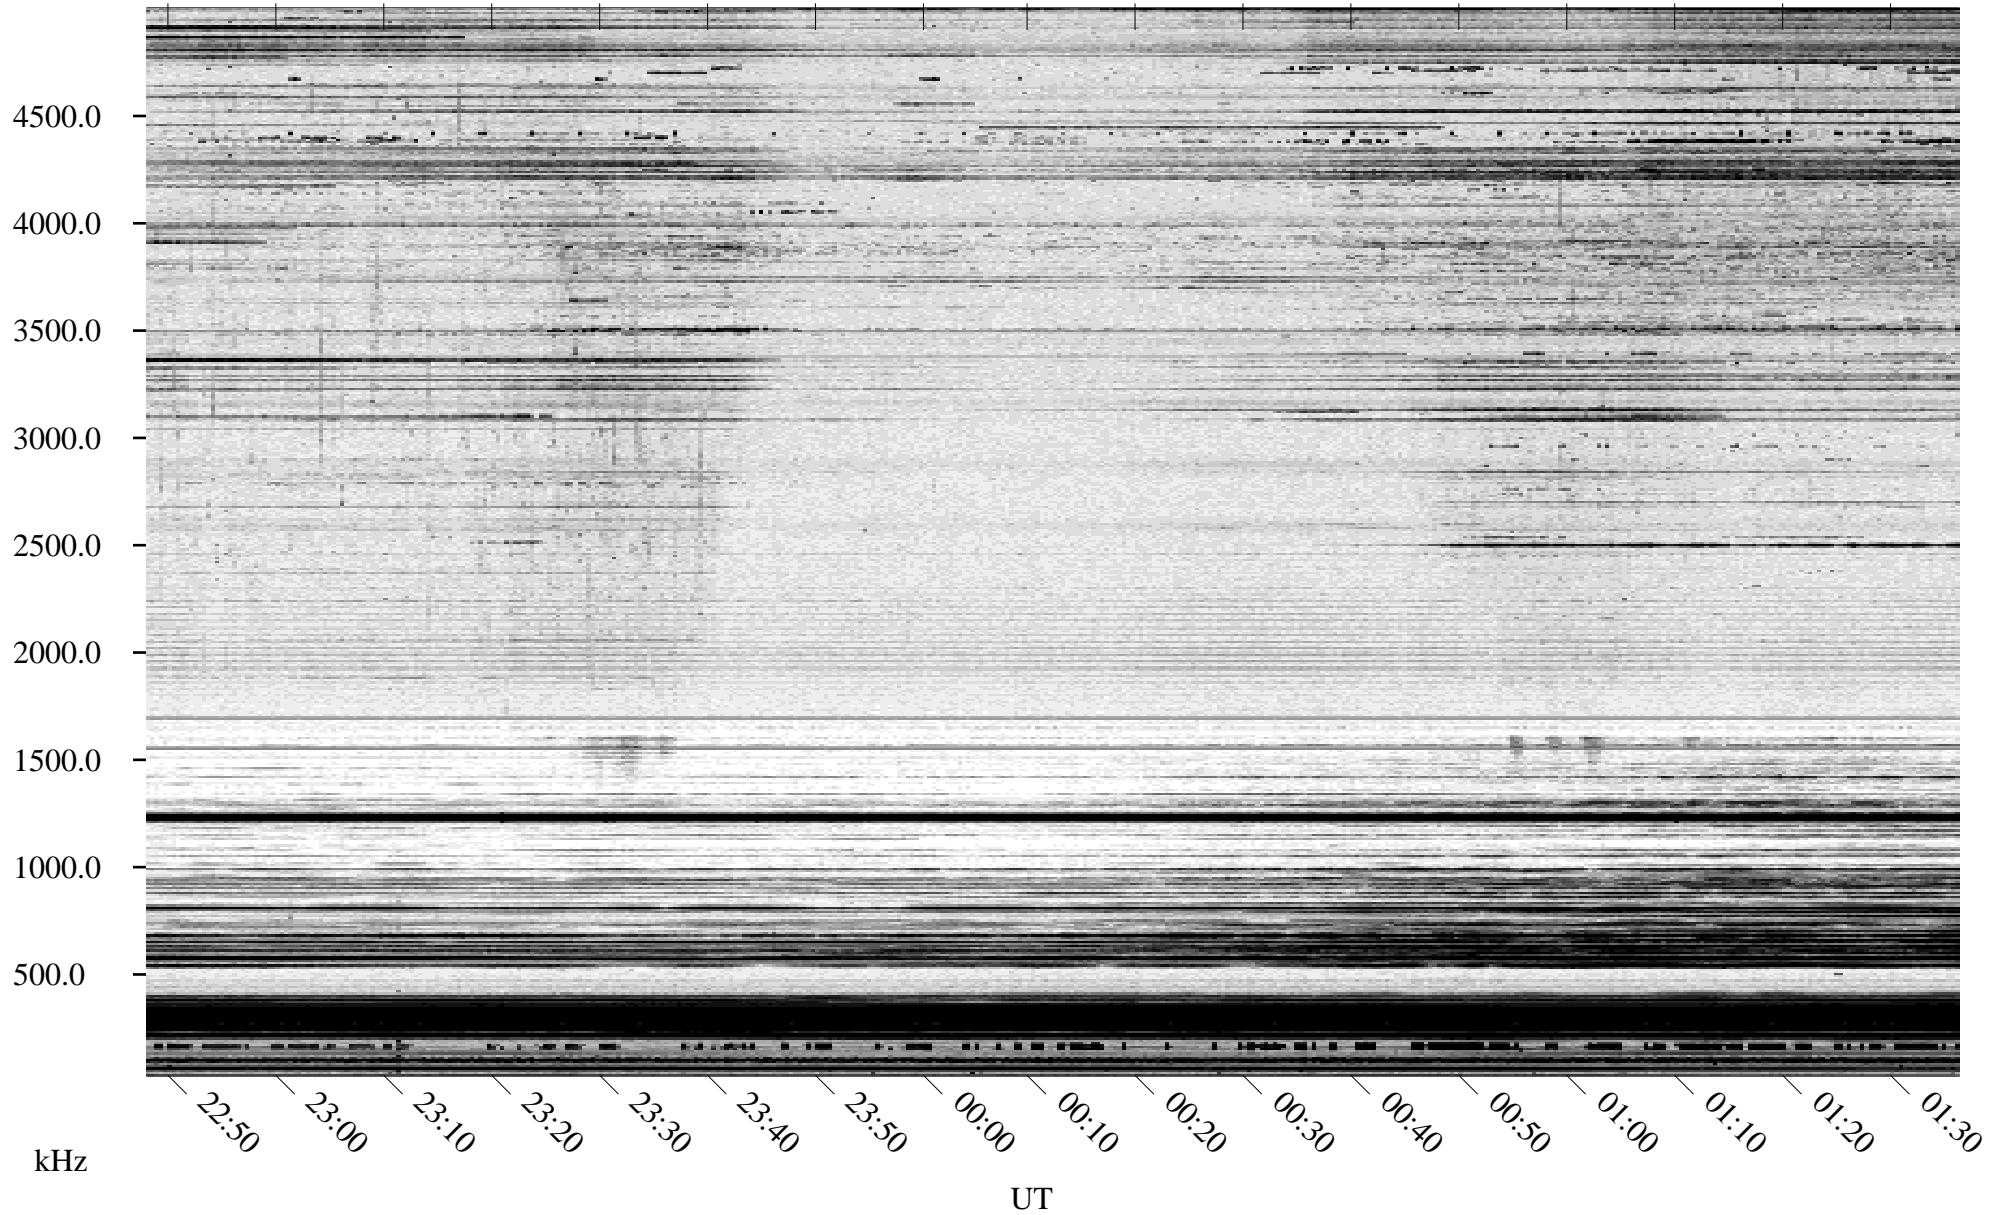

02/14/1995 Churchill, Manitoba

Linear Scale Black = 161 White = 15

ch950451.r00m max_12

Page 1

02/14/1995 Churchill, Manitoba

Linear Scale Black = 161 White = 15

ch950451.r00m max_12

Page 2

02/15/1995 Churchill, Manitoba

Linear Scale Black = 161 White = 15

ch950451.r00m max_12

Page 3

02/15/1995 Churchill, Manitoba

Linear Scale Black = 161 White = 15

ch950451.r00m max_12

Page 4

02/15/1995 Churchill, Manitoba

Linear Scale Black = 161 White = 15

ch950451.r00m max_12

Page 5

02/15/1995 Churchill, Manitoba

Linear Scale Black = 161 White = 15

ch950451.r00m max_12

Page 6

02/15/1995 Churchill, Manitoba

Linear Scale Black = 161 White = 15

ch950451.r00m max_12

Page 7

02/15/1995 Churchill, Manitoba

Linear Scale Black = 161 White = 15

ch950451.r00m max_12