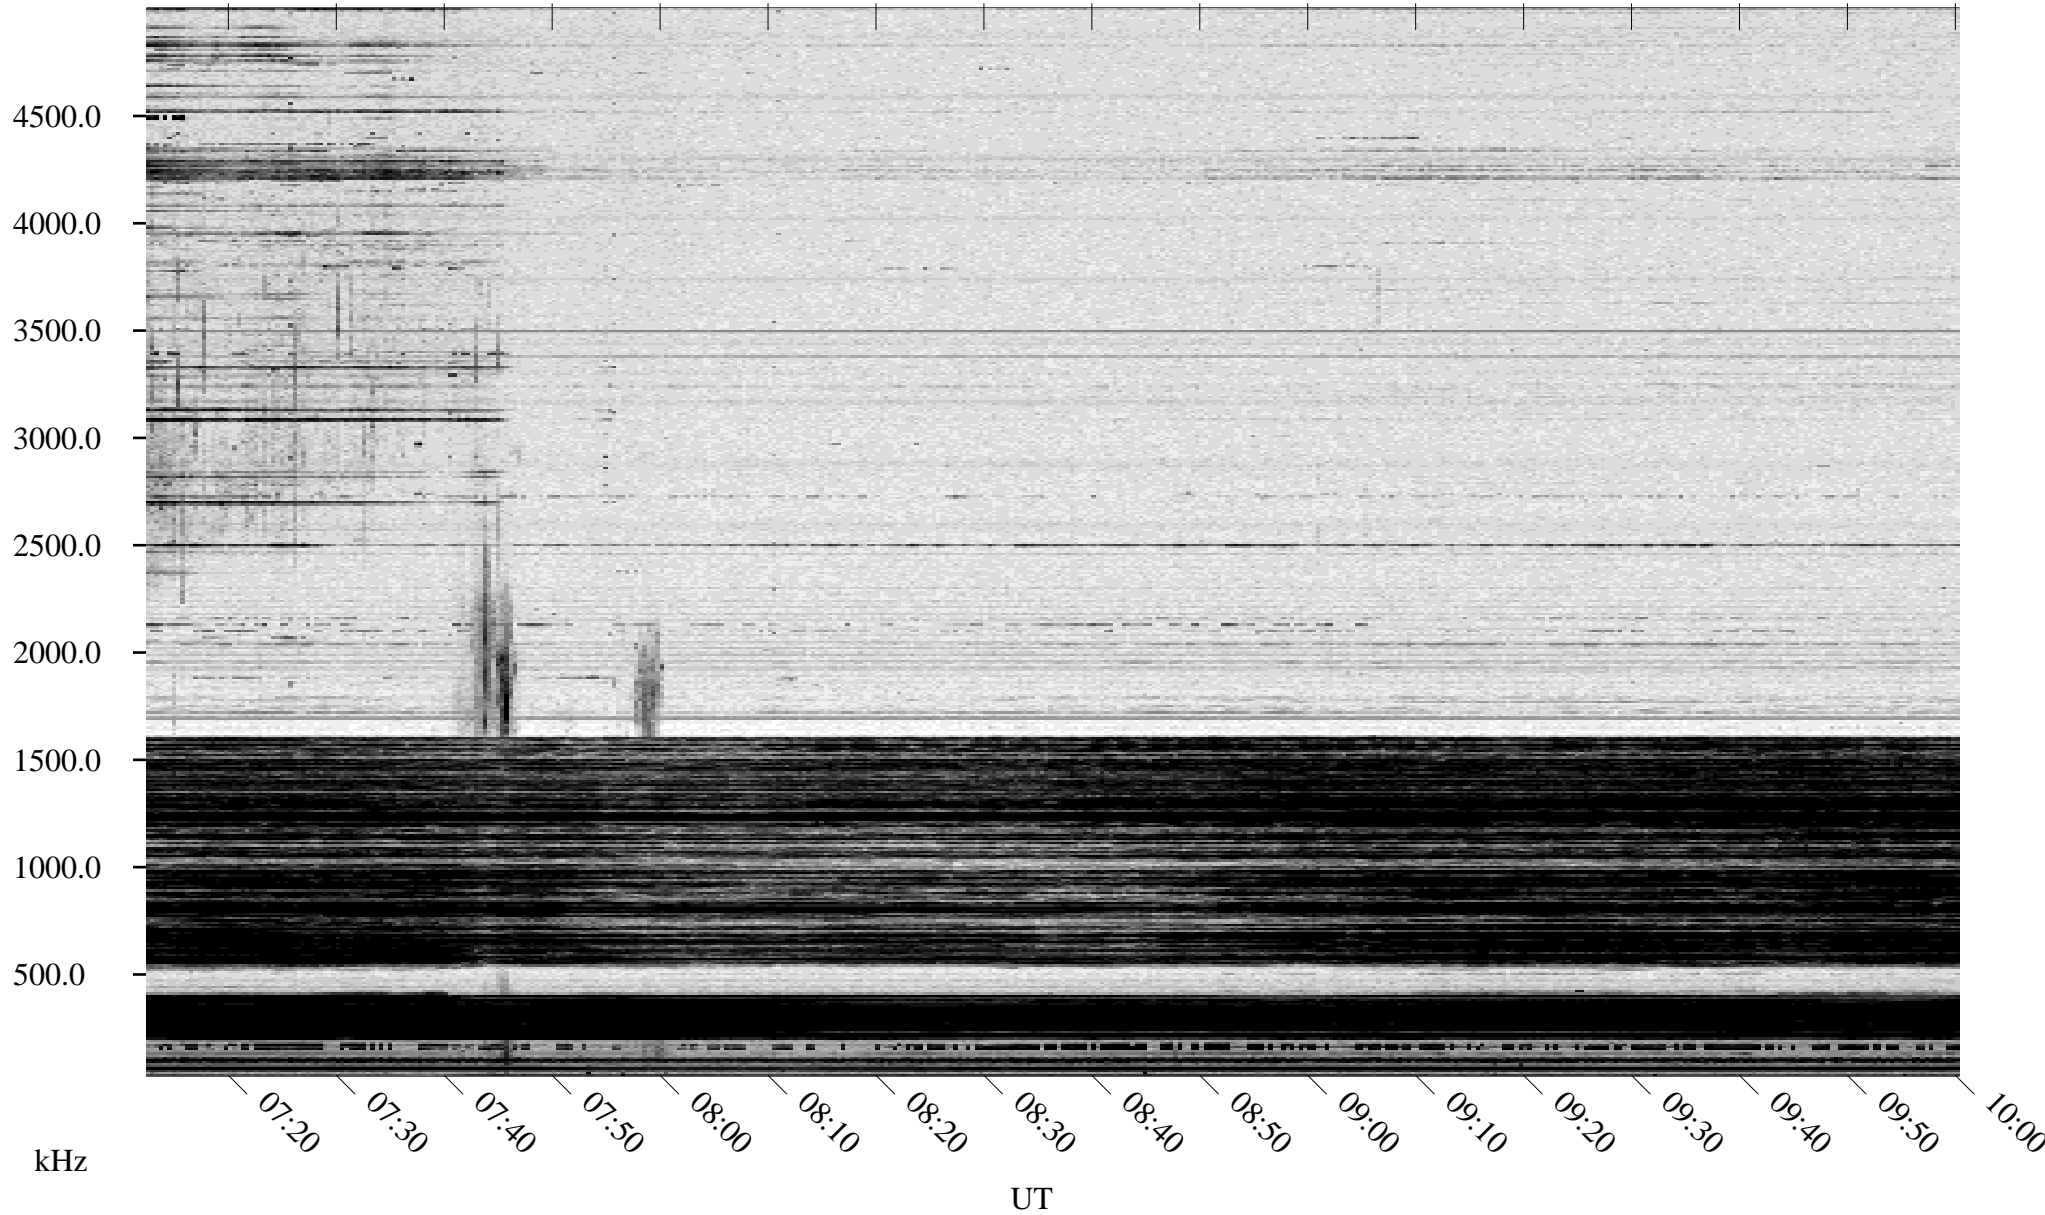

02/14/1995 Churchill, Manitoba

Linear Scale Black = 161 White = 15

ch950451.r00m max_12

Page 1

02/14/1995 Churchill, Manitoba

Linear Scale Black = 161 White = 15

ch950451.r00m max_12

Page 2

02/15/1995 Churchill, Manitoba

Linear Scale Black = 161 White = 15

ch950451.r00m max_12

Page 3

02/15/1995 Churchill, Manitoba

Linear Scale Black = 161 White = 15

ch950451.r00m max_12

Page 4

02/15/1995 Churchill, Manitoba

Linear Scale Black = 161 White = 15

ch950451.r00m max_12

Page 5

02/15/1995 Churchill, Manitoba

Linear Scale Black = 161 White = 15

ch950451.r00m max_12

Page 6

02/15/1995 Churchill, Manitoba

Linear Scale Black = 161 White = 15

ch950451.r00m max_12

Page 7

02/15/1995 Churchill, Manitoba

Linear Scale Black = 161 White = 15

ch950451.r00m max_12