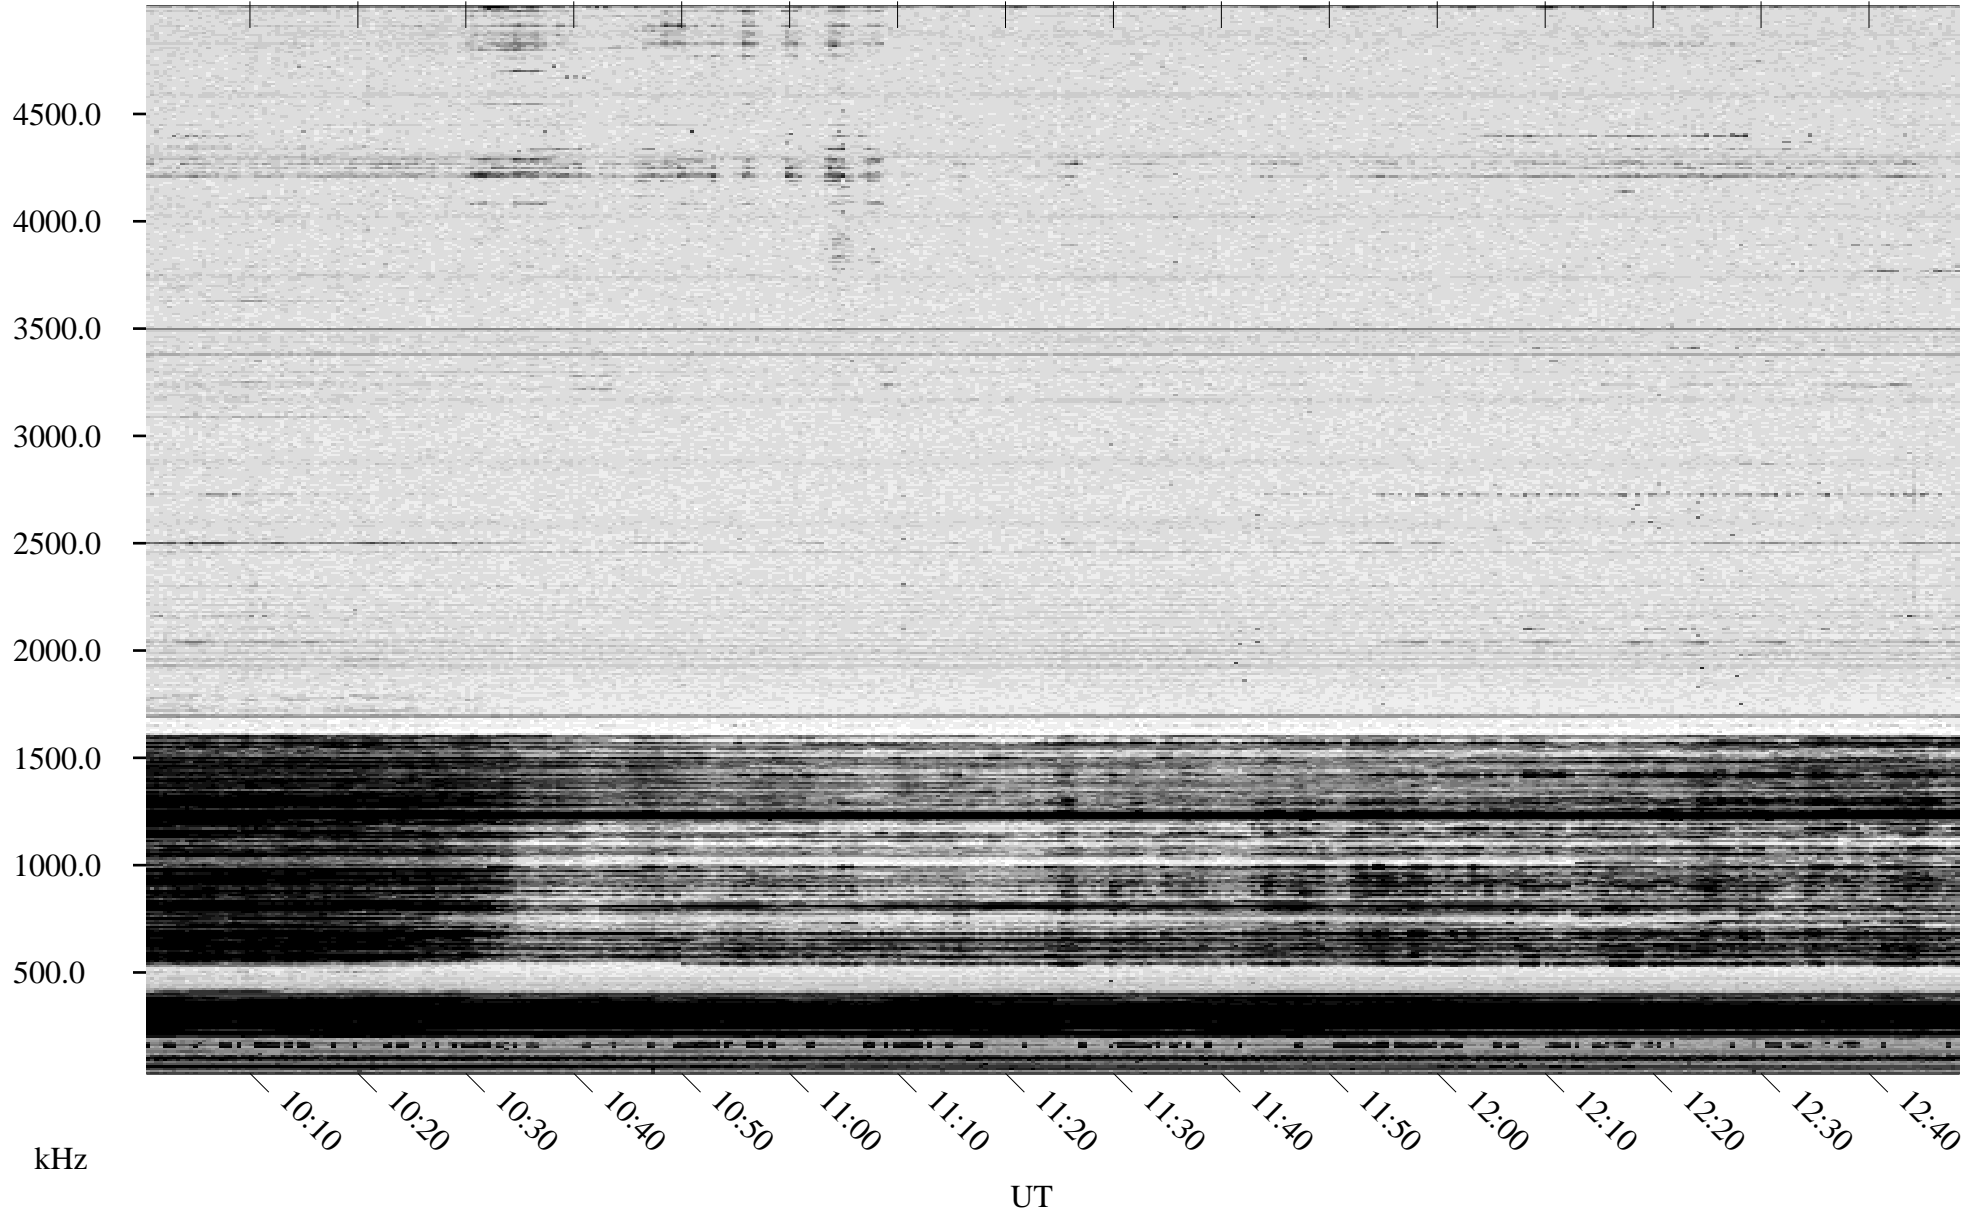

02/14/1995 Churchill, Manitoba

Linear Scale Black = 161 White = 15

ch950451.r00m max_12

Page 1

02/14/1995 Churchill, Manitoba

Linear Scale Black = 161 White = 15

ch950451.r00m max_12

Page 2

02/15/1995 Churchill, Manitoba

Linear Scale Black = 161 White = 15

ch950451.r00m max_12

Page 3

02/15/1995 Churchill, Manitoba

Linear Scale Black = 161 White = 15

ch950451.r00m max_12

Page 4

02/15/1995 Churchill, Manitoba

Linear Scale Black = 161 White = 15

ch950451.r00m max_12

Page 5

02/15/1995 Churchill, Manitoba

Linear Scale Black = 161 White = 15

ch950451.r00m max_12

Page 6

02/15/1995 Churchill, Manitoba

Linear Scale Black = 161 White = 15

ch950451.r00m max_12

Page 7

02/15/1995 Churchill, Manitoba

Linear Scale Black = 161 White = 15

ch950451.r00m max_12