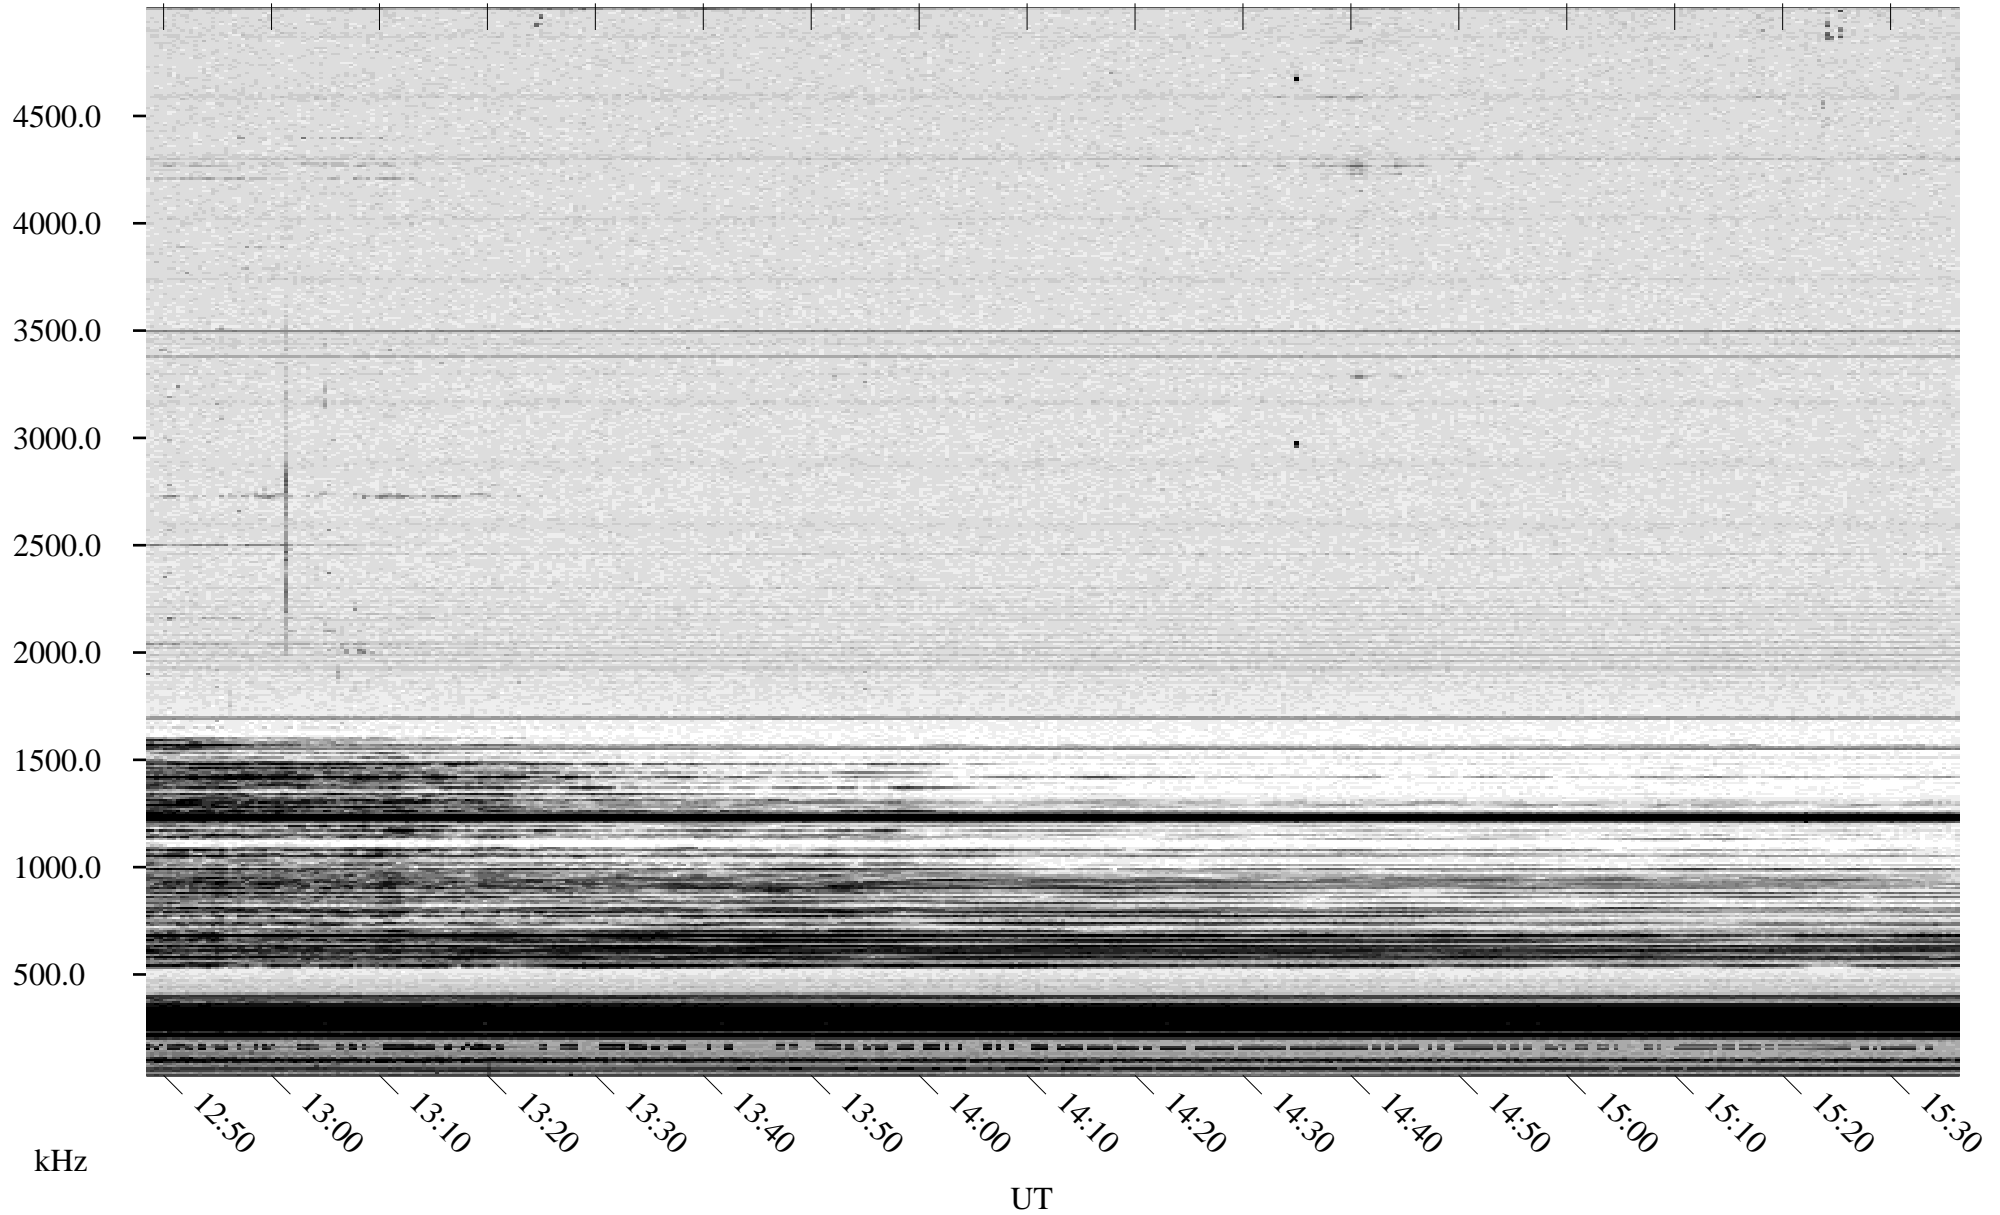

02/14/1995 Churchill, Manitoba

Linear Scale Black = 161 White = 15

ch950451.r00m max_12

Page 1

02/14/1995 Churchill, Manitoba

Linear Scale Black = 161 White = 15

ch950451.r00m max_12

Page 2

02/15/1995 Churchill, Manitoba

Linear Scale Black = 161 White = 15

ch950451.r00m max_12

Page 3

02/15/1995 Churchill, Manitoba

Linear Scale Black = 161 White = 15

ch950451.r00m max_12

Page 4

02/15/1995 Churchill, Manitoba

Linear Scale Black = 161 White = 15

ch950451.r00m max_12

Page 5

02/15/1995 Churchill, Manitoba

Linear Scale Black = 161 White = 15

ch950451.r00m max_12

Page 6

02/15/1995 Churchill, Manitoba

Linear Scale Black = 161 White = 15

ch950451.r00m max_12

Page 7

02/15/1995 Churchill, Manitoba

Linear Scale Black = 161 White = 15

ch950451.r00m max_12