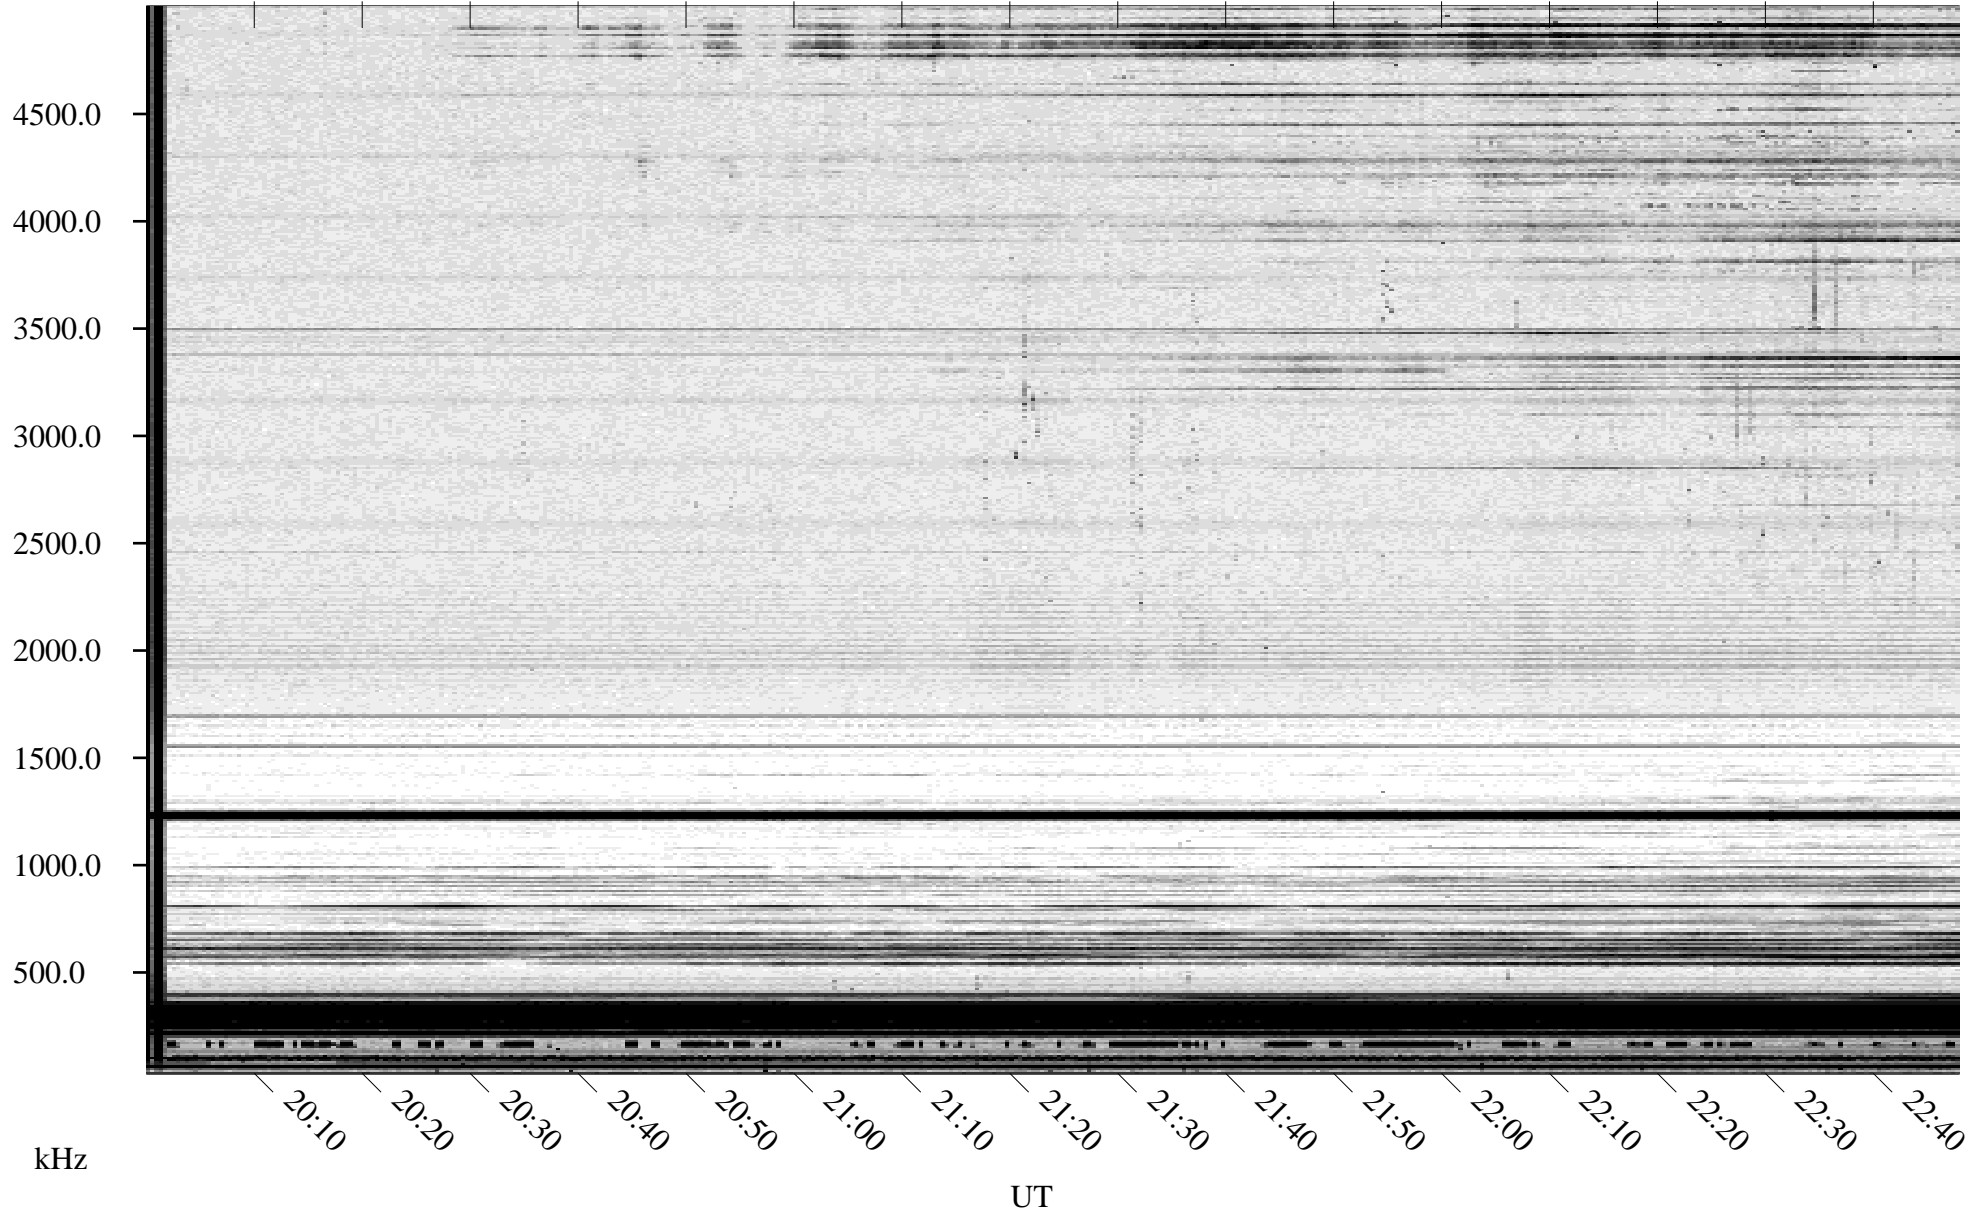

02/14/1995 Churchill, Manitoba

Linear Scale Black = 161 White = 15

ch950451.r00m max_12

Page 1

02/14/1995 Churchill, Manitoba

Linear Scale Black = 161 White = 15

ch950451.r00m max_12

Page 2

02/15/1995 Churchill, Manitoba

Linear Scale Black = 161 White = 15

ch950451.r00m max_12

Page 3

02/15/1995 Churchill, Manitoba

Linear Scale Black = 161 White = 15

ch950451.r00m max_12

Page 4

02/15/1995 Churchill, Manitoba

Linear Scale Black = 161 White = 15

ch950451.r00m max_12

Page 5

02/15/1995 Churchill, Manitoba

Linear Scale Black = 161 White = 15

ch950451.r00m max_12

Page 6

02/15/1995 Churchill, Manitoba

Linear Scale Black = 161 White = 15

ch950451.r00m max_12

Page 7

02/15/1995 Churchill, Manitoba

Linear Scale Black = 161 White = 15

ch950451.r00m max_12