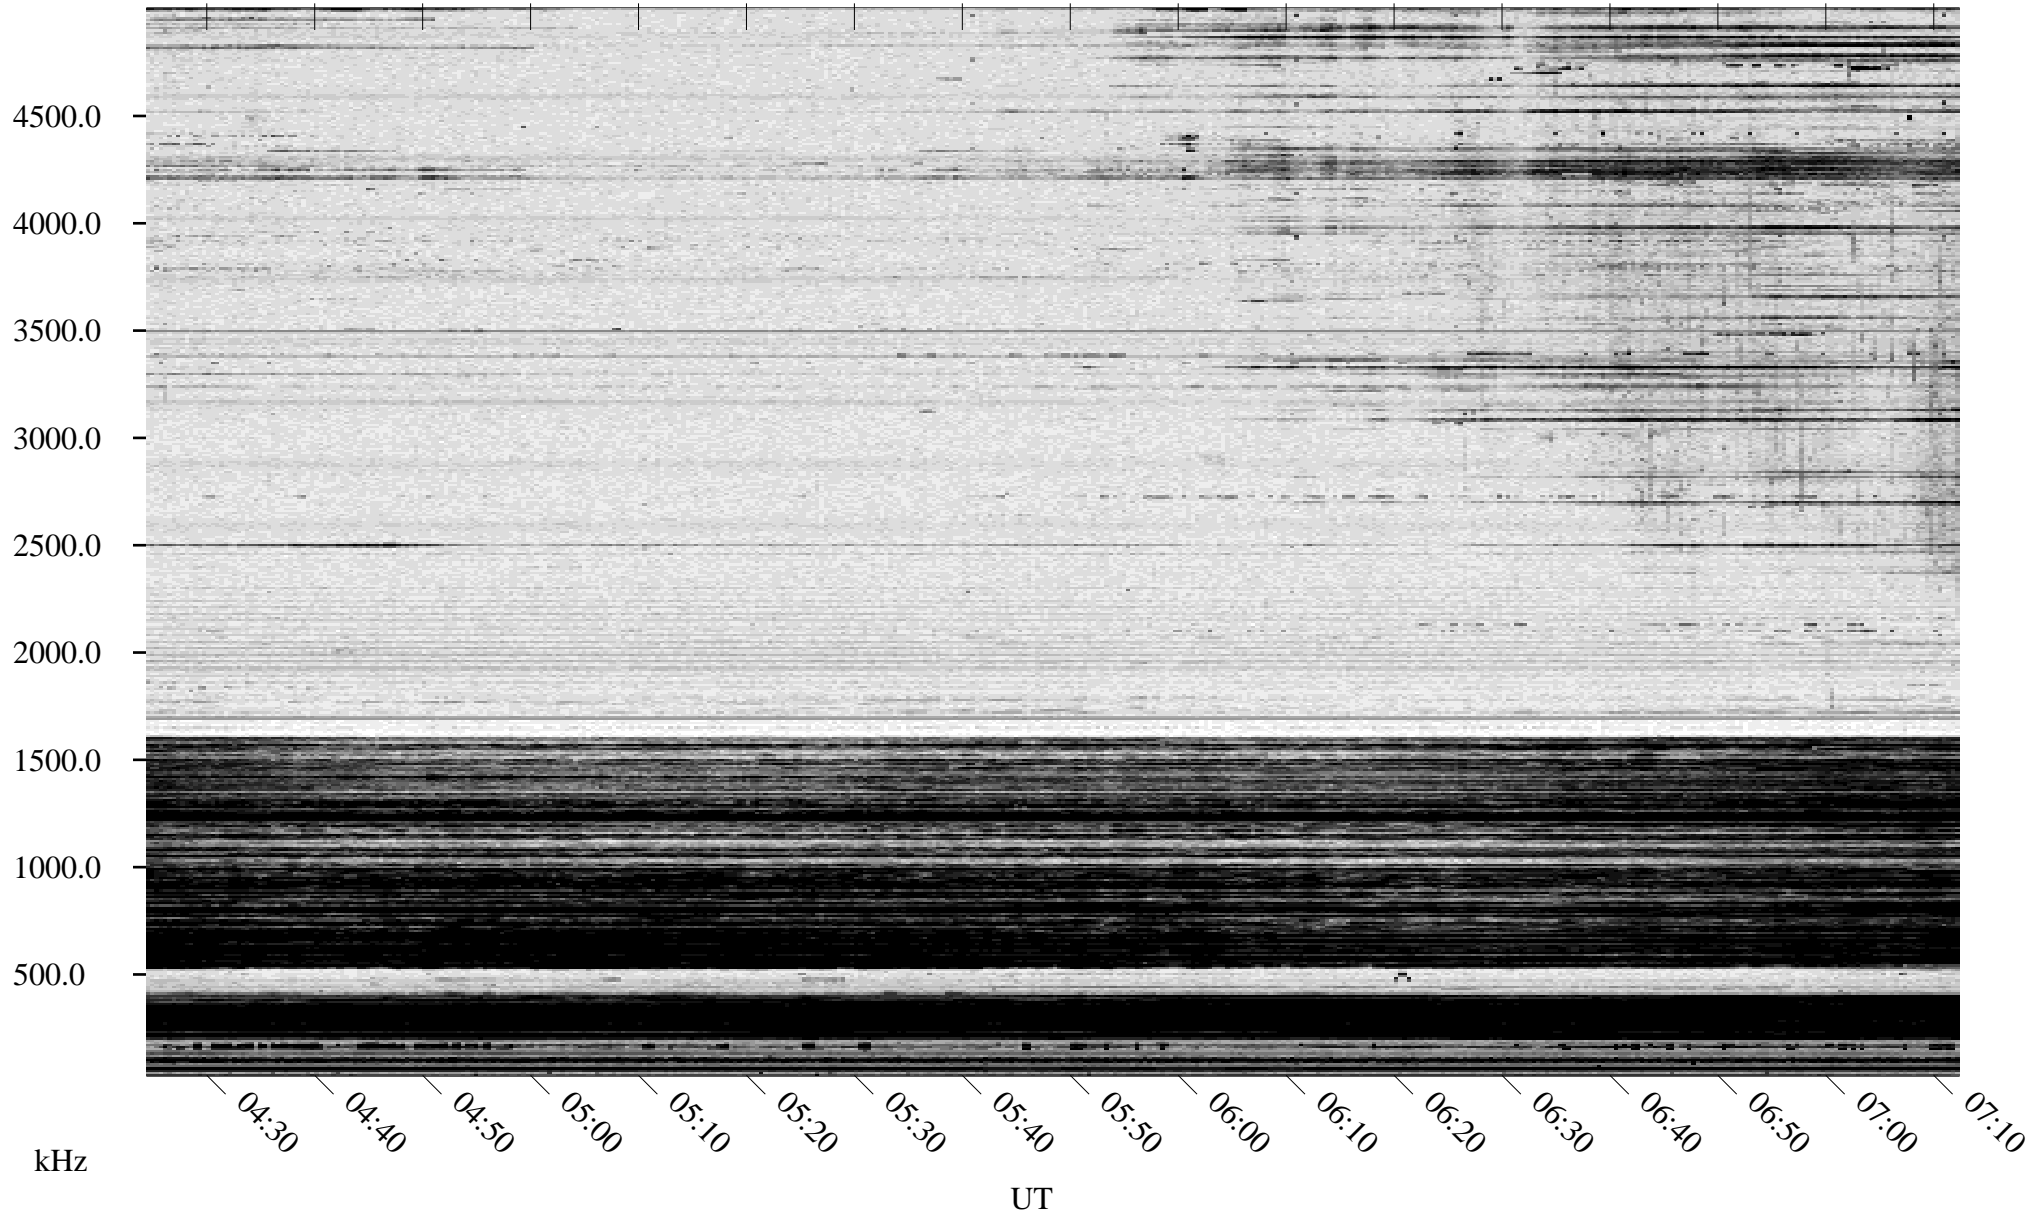

02/14/1995 Churchill, Manitoba

Linear Scale Black = 161 White = 15

ch950451.r00m max_12

Page 1

02/14/1995 Churchill, Manitoba

Linear Scale Black = 161 White = 15

ch950451.r00m max_12

Page 2

02/15/1995 Churchill, Manitoba

Linear Scale Black = 161 White = 15

ch950451.r00m max_12

Page 3

02/15/1995 Churchill, Manitoba

Linear Scale Black = 161 White = 15

ch950451.r00m max_12

Page 4

02/15/1995 Churchill, Manitoba

Linear Scale Black = 161 White = 15

ch950451.r00m max_12

Page 5

02/15/1995 Churchill, Manitoba

Linear Scale Black = 161 White = 15

ch950451.r00m max_12

Page 6

02/15/1995 Churchill, Manitoba

Linear Scale Black = 161 White = 15

ch950451.r00m max_12

Page 7

02/15/1995 Churchill, Manitoba

Linear Scale Black = 161 White = 15

ch950451.r00m max_12