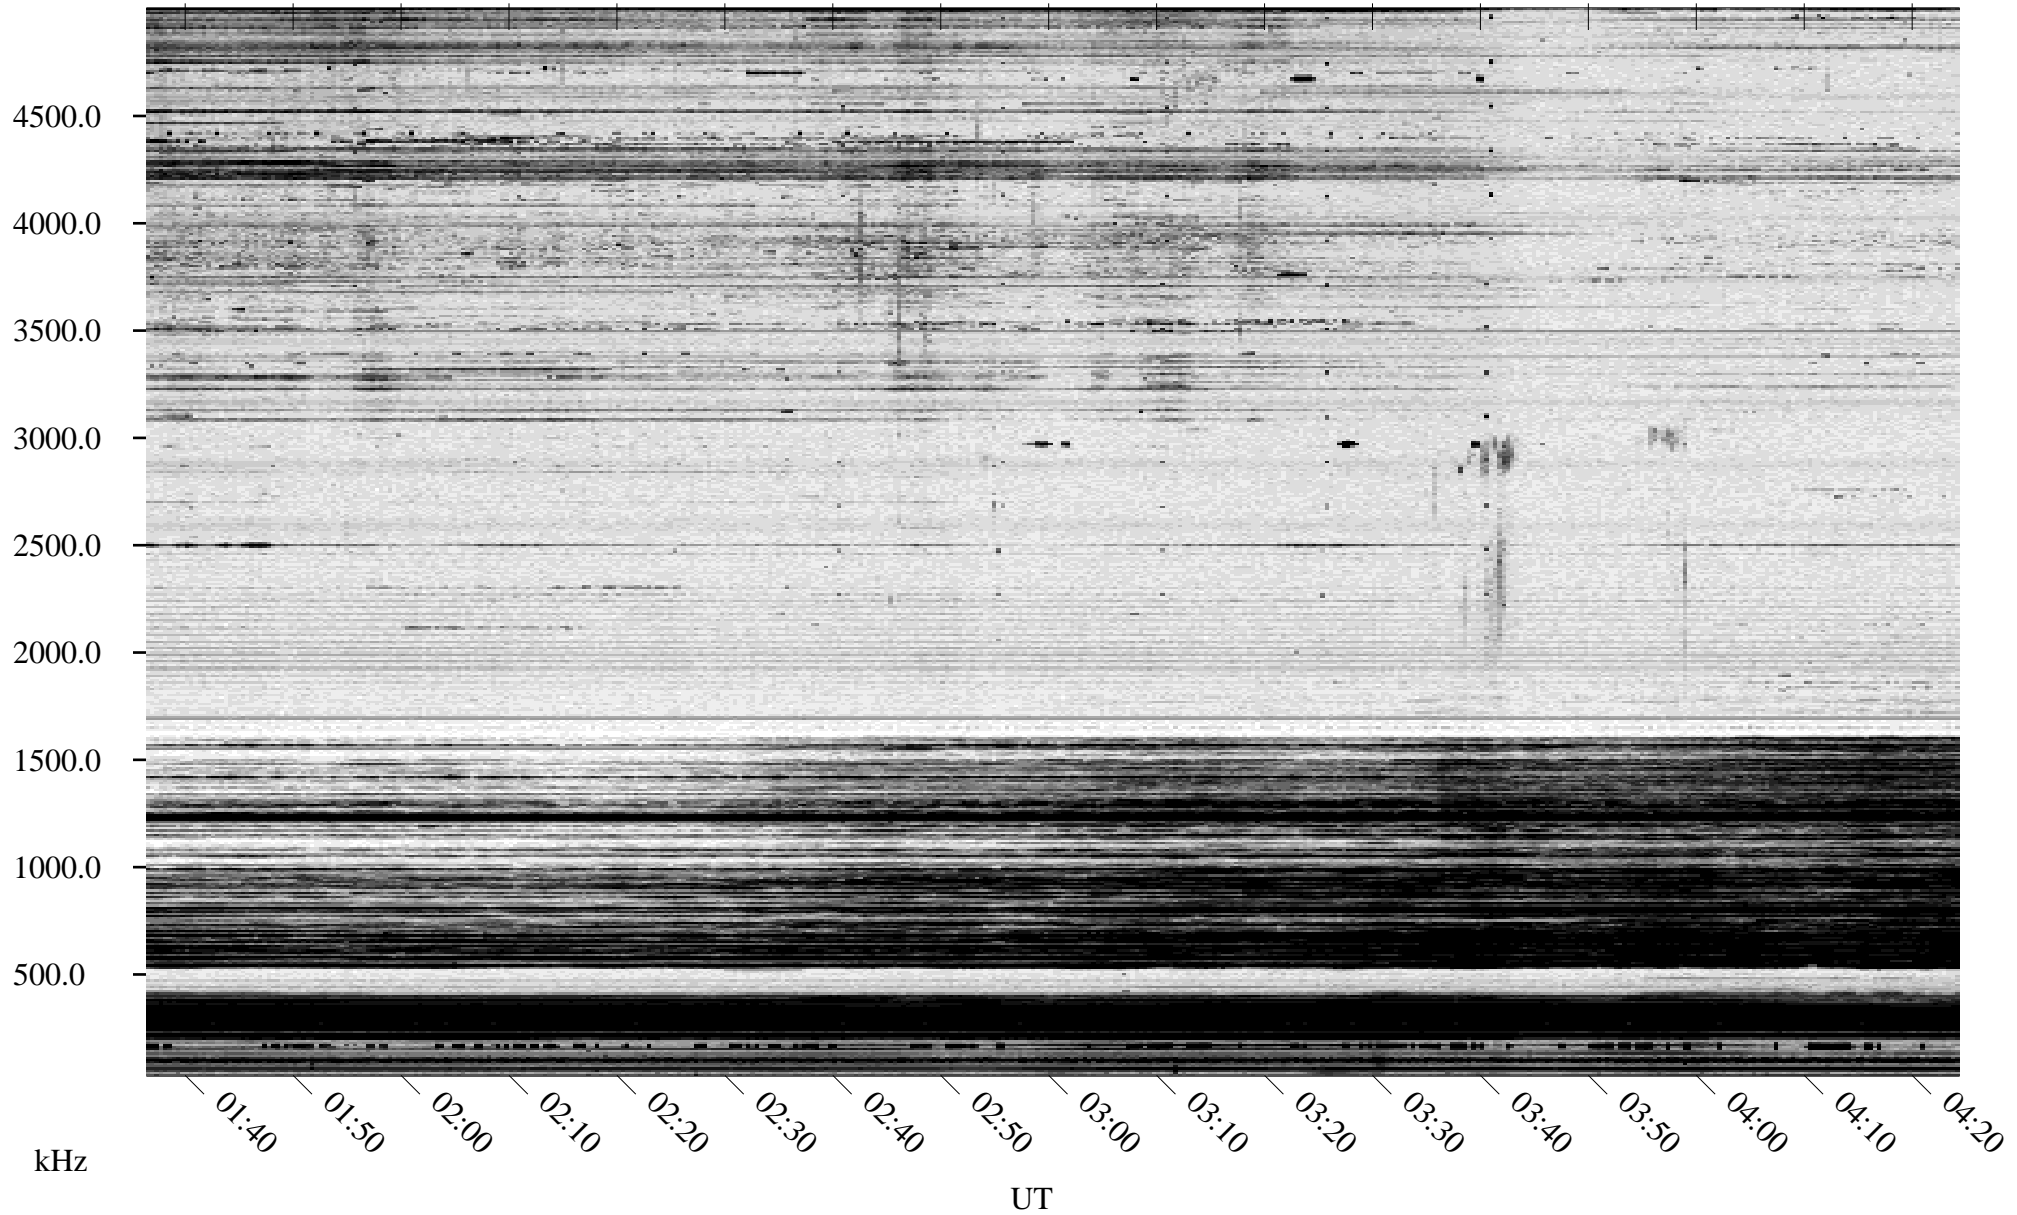

02/14/1995 Churchill, Manitoba

Linear Scale Black = 161 White = 15

ch950451.r00m max_12

Page 1

02/14/1995 Churchill, Manitoba

Linear Scale Black = 161 White = 15

ch950451.r00m max_12

Page 2

02/15/1995 Churchill, Manitoba

Linear Scale Black = 161 White = 15

ch950451.r00m max_12

Page 3

02/15/1995 Churchill, Manitoba

Linear Scale Black = 161 White = 15

ch950451.r00m max_12

Page 4

02/15/1995 Churchill, Manitoba

Linear Scale Black = 161 White = 15

ch950451.r00m max_12

Page 5

02/15/1995 Churchill, Manitoba

Linear Scale Black = 161 White = 15

ch950451.r00m max_12

Page 6

02/15/1995 Churchill, Manitoba

Linear Scale Black = 161 White = 15

ch950451.r00m max_12

Page 7

02/15/1995 Churchill, Manitoba

Linear Scale Black = 161 White = 15

ch950451.r00m max_12