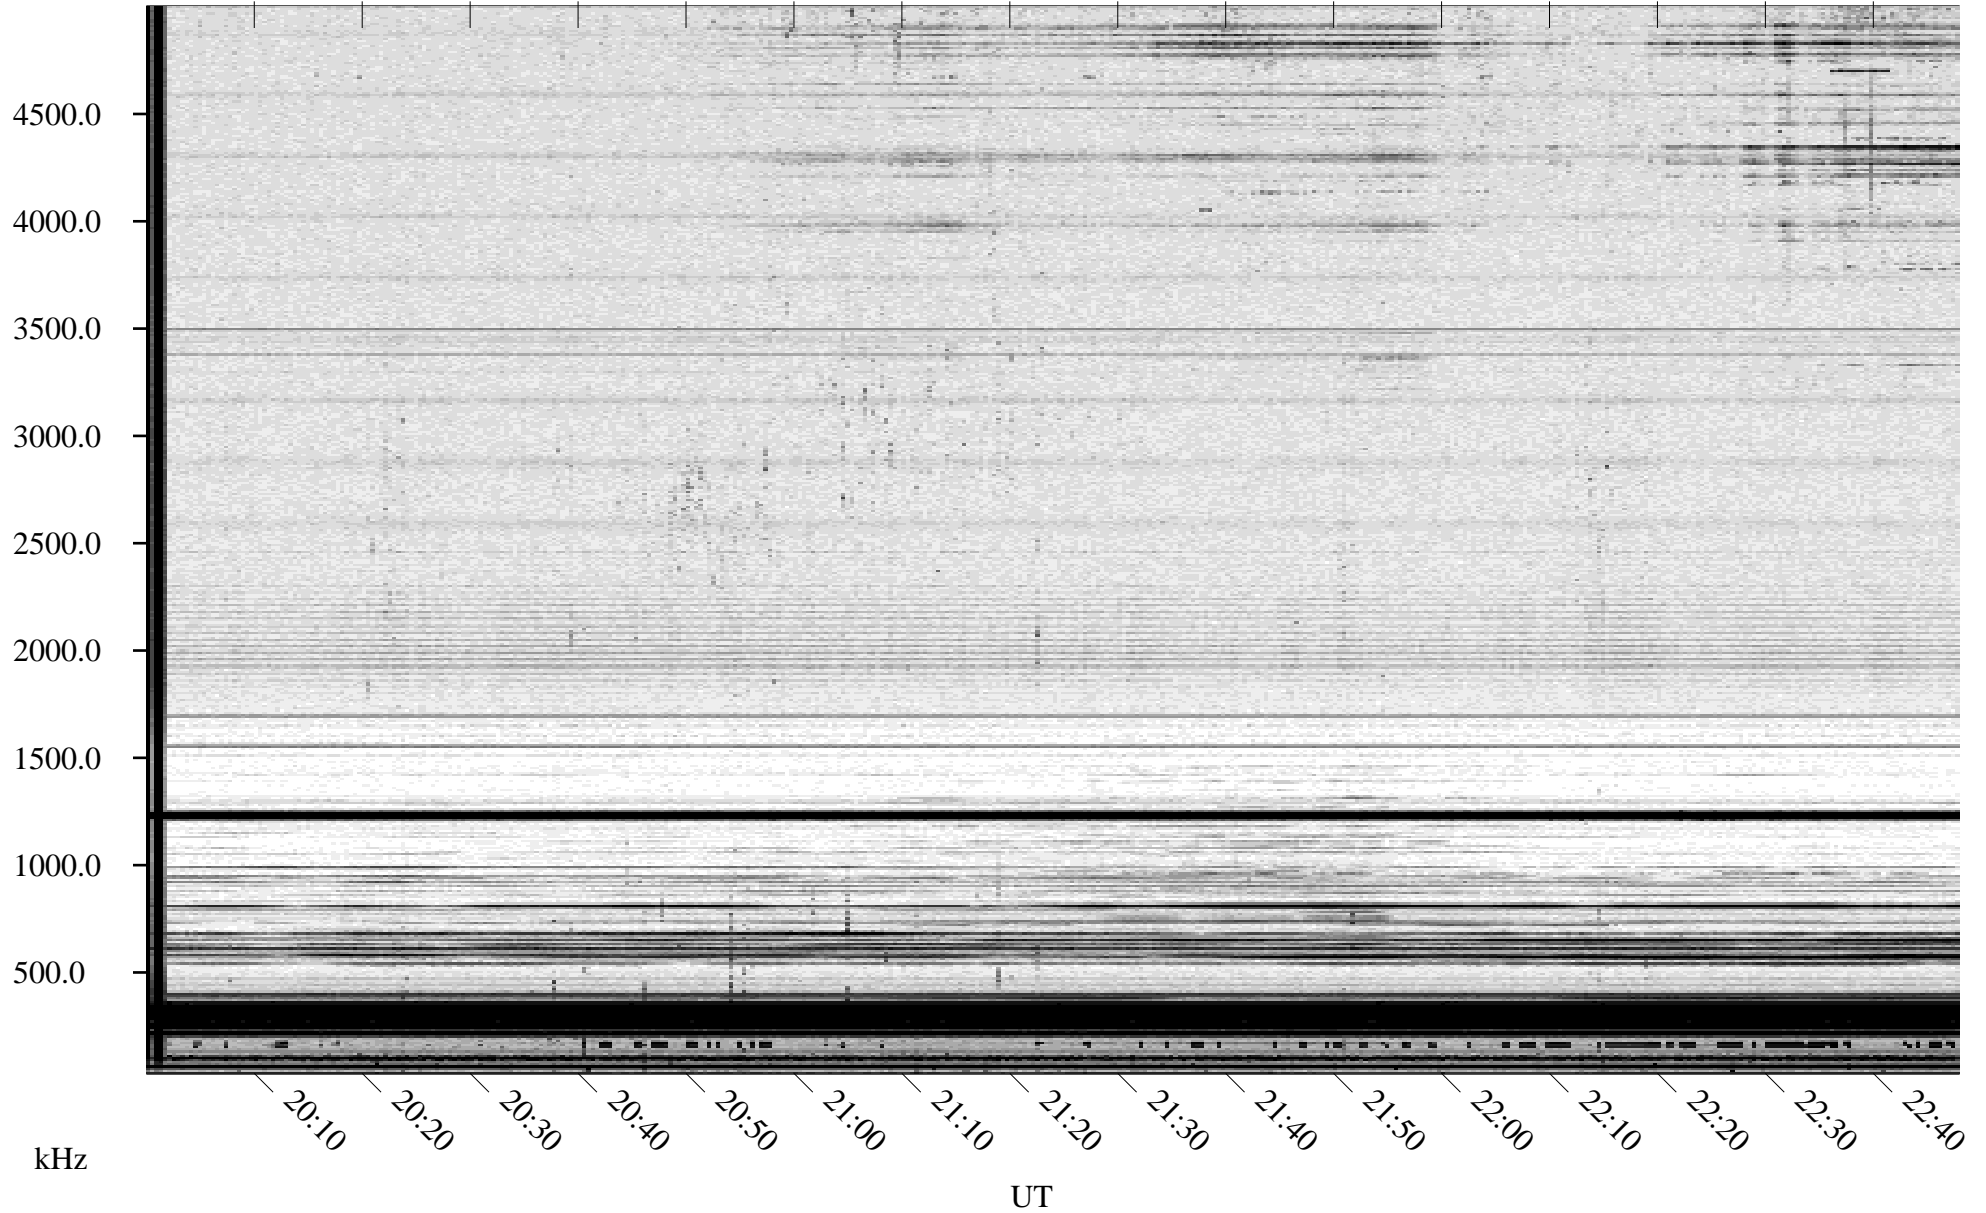

02/15/1995 Churchill, Manitoba

Linear Scale Black = 161 White = 15

ch95046l.r00m max_12

Page 1

02/15/1995 Churchill, Manitoba

Linear Scale Black = 161 White = 15

ch95046l.r00m max_12

Page 2

02/16/1995 Churchill, Manitoba

Linear Scale Black = 161 White = 15

ch95046l.r00m max_12

Page 3

02/16/1995 Churchill, Manitoba

Linear Scale Black = 161 White = 15

ch95046l.r00m max_12

Page 4

02/16/1995 Churchill, Manitoba

Linear Scale Black = 161 White = 15

ch95046l.r00m max_12

Page 5

02/16/1995 Churchill, Manitoba

Linear Scale Black = 161 White = 15

ch95046l.r00m max_12

Page 6

02/16/1995 Churchill, Manitoba

Linear Scale Black = 161 White = 15

ch95046l.r00m max_12

Page 7

02/16/1995 Churchill, Manitoba

Linear Scale Black = 161 White = 15

ch95046l.r00m max_12

Page 8