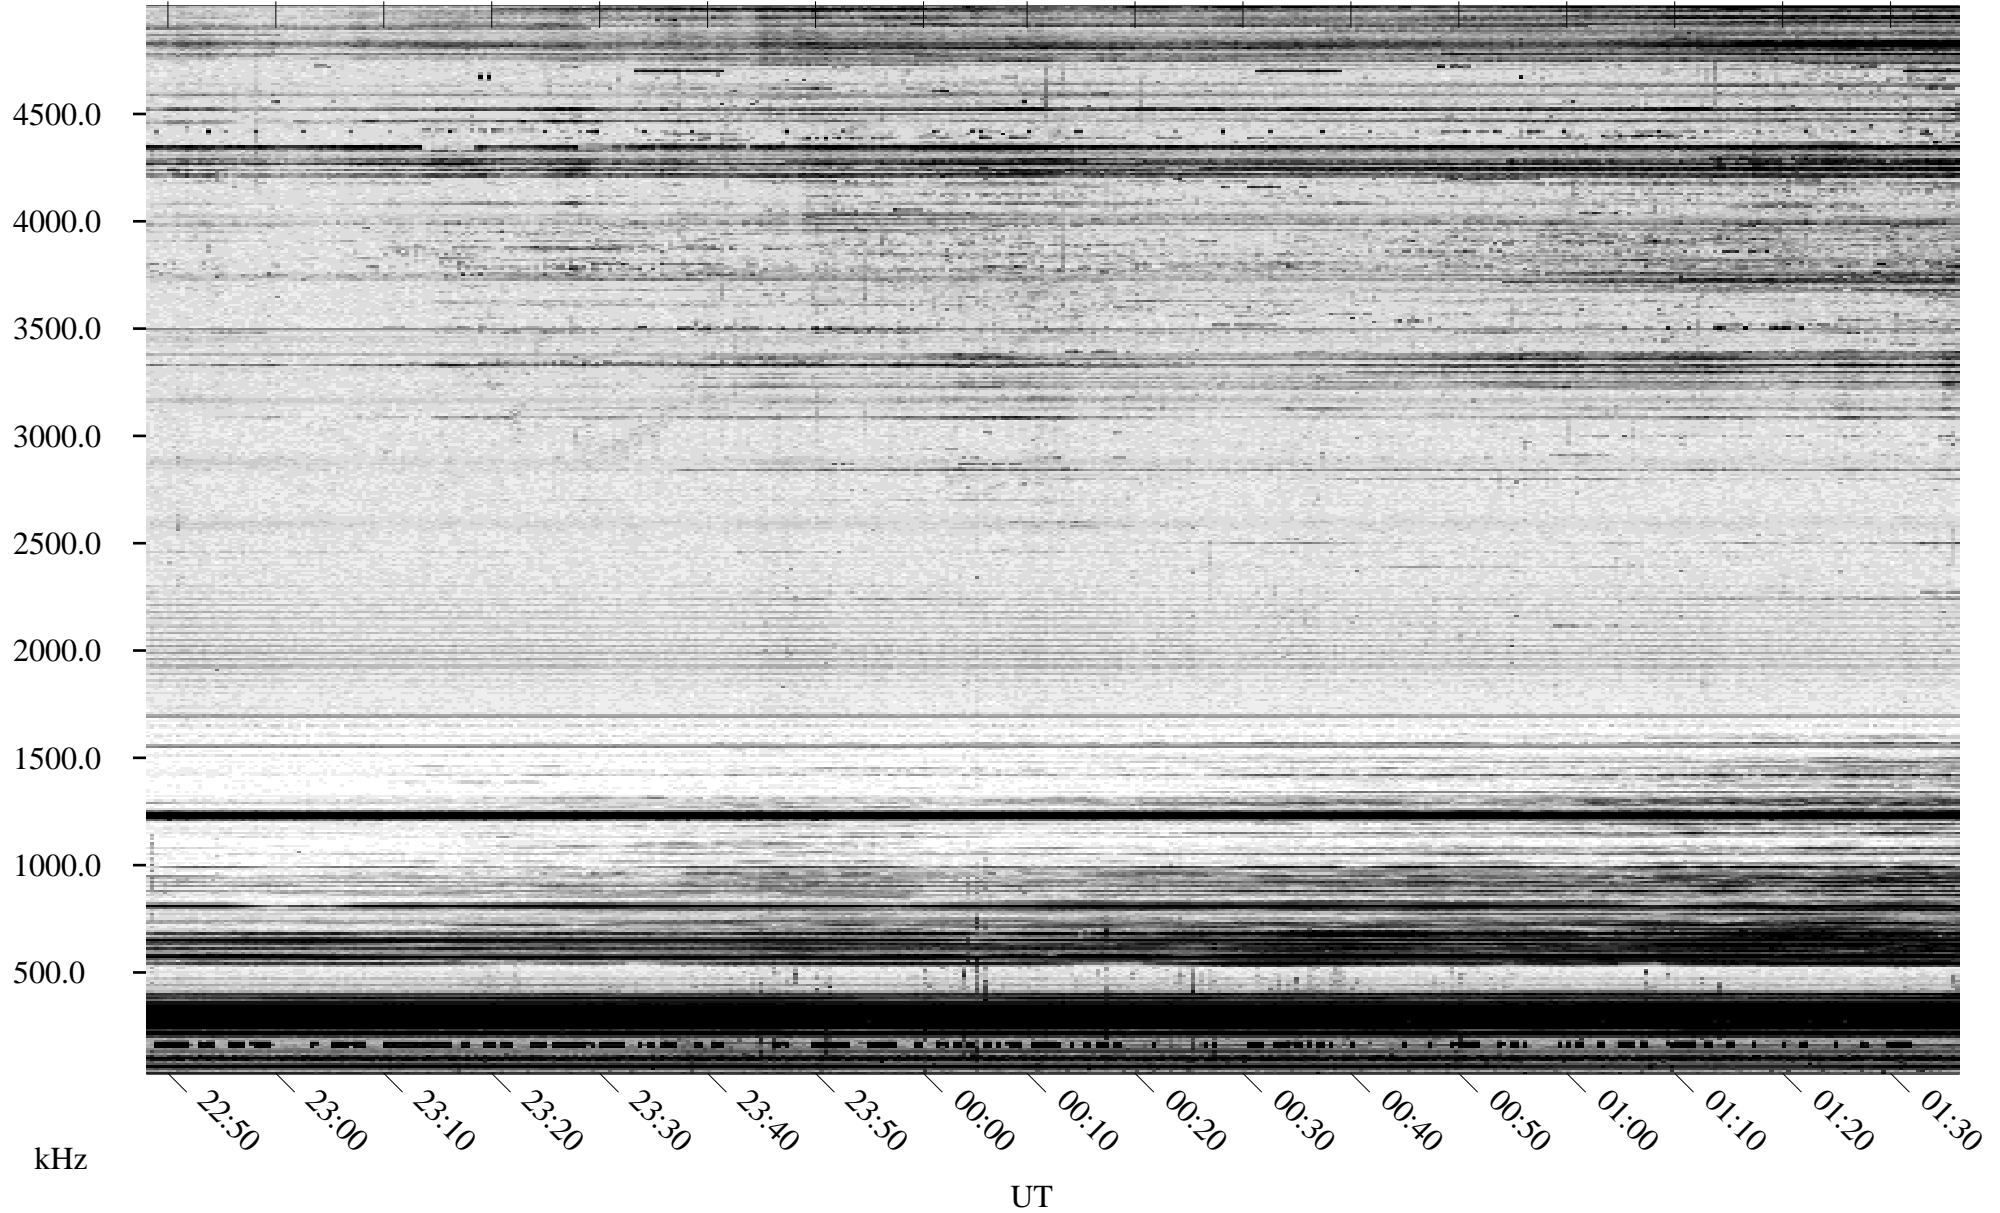

02/15/1995 Churchill, Manitoba

Linear Scale Black = 161 White = 15

ch95046l.r00m max_12

Page 1

02/15/1995 Churchill, Manitoba

Linear Scale Black = 161 White = 15

ch95046l.r00m max_12

Page 2

02/16/1995 Churchill, Manitoba

Linear Scale Black = 161 White = 15

ch95046l.r00m max_12

Page 3

02/16/1995 Churchill, Manitoba

Linear Scale Black = 161 White = 15

ch95046l.r00m max_12

Page 4

02/16/1995 Churchill, Manitoba

Linear Scale Black = 161 White = 15

ch95046l.r00m max_12

Page 5

02/16/1995 Churchill, Manitoba

Linear Scale Black = 161 White = 15

ch95046l.r00m max_12

Page 6

02/16/1995 Churchill, Manitoba

Linear Scale Black = 161 White = 15

ch95046l.r00m max_12

Page 7

02/16/1995 Churchill, Manitoba

Linear Scale Black = 161 White = 15

ch95046l.r00m max_12

Page 8