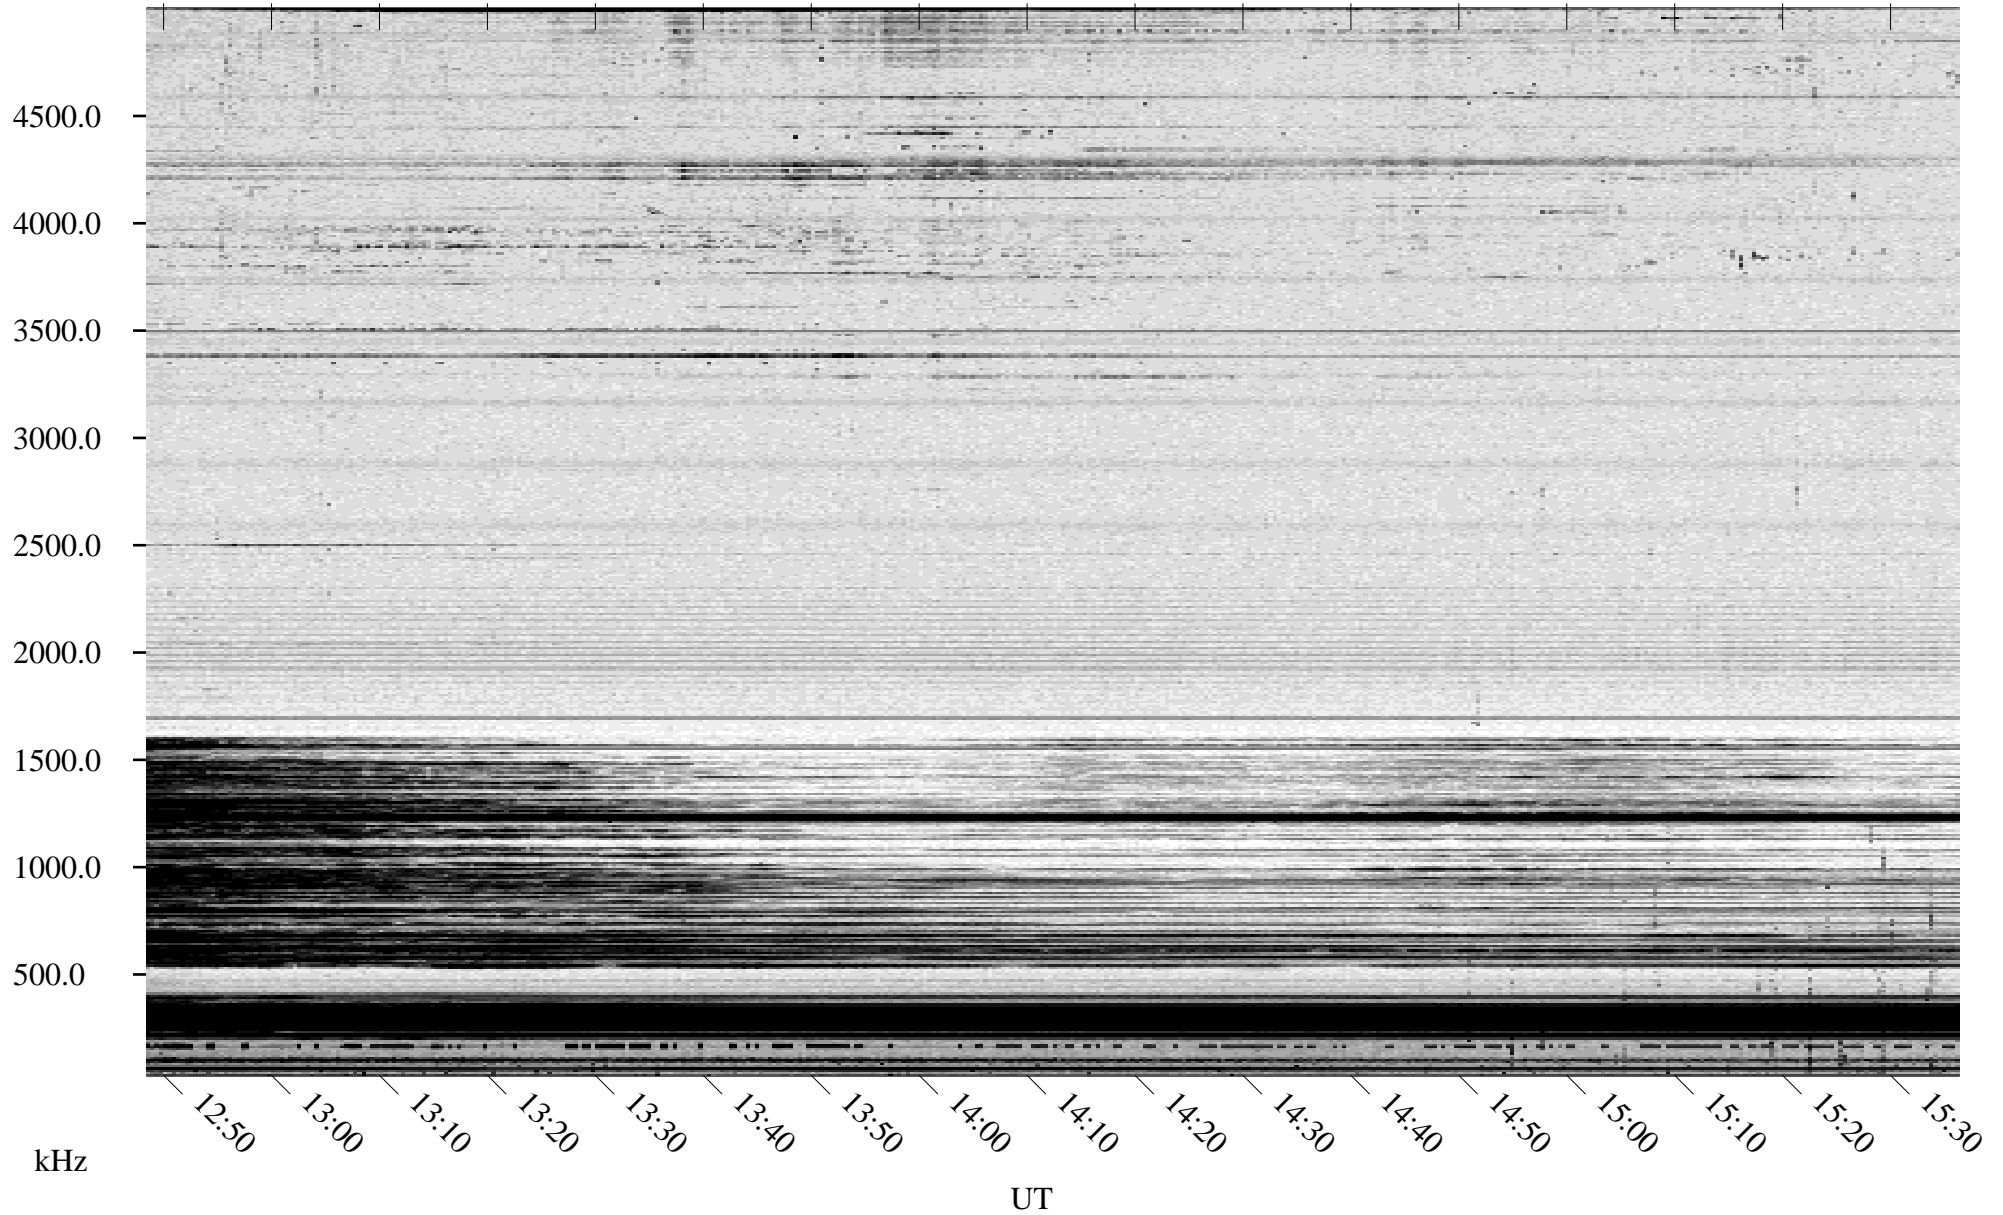

02/15/1995 Churchill, Manitoba

Linear Scale Black = 161 White = 15

ch95046l.r00m max_12

Page 1

02/15/1995 Churchill, Manitoba

Linear Scale Black = 161 White = 15

ch95046l.r00m max_12

Page 2

02/16/1995 Churchill, Manitoba

Linear Scale Black = 161 White = 15

ch95046l.r00m max_12

Page 3

02/16/1995 Churchill, Manitoba

Linear Scale Black = 161 White = 15

ch95046l.r00m max_12

Page 4

02/16/1995 Churchill, Manitoba

Linear Scale Black = 161 White = 15

ch95046l.r00m max_12

Page 5

02/16/1995 Churchill, Manitoba

Linear Scale Black = 161 White = 15

ch95046l.r00m max_12

Page 6

02/16/1995 Churchill, Manitoba

Linear Scale Black = 161 White = 15

ch95046l.r00m max_12

Page 7

02/16/1995 Churchill, Manitoba

Linear Scale Black = 161 White = 15

ch95046l.r00m max_12

Page 8