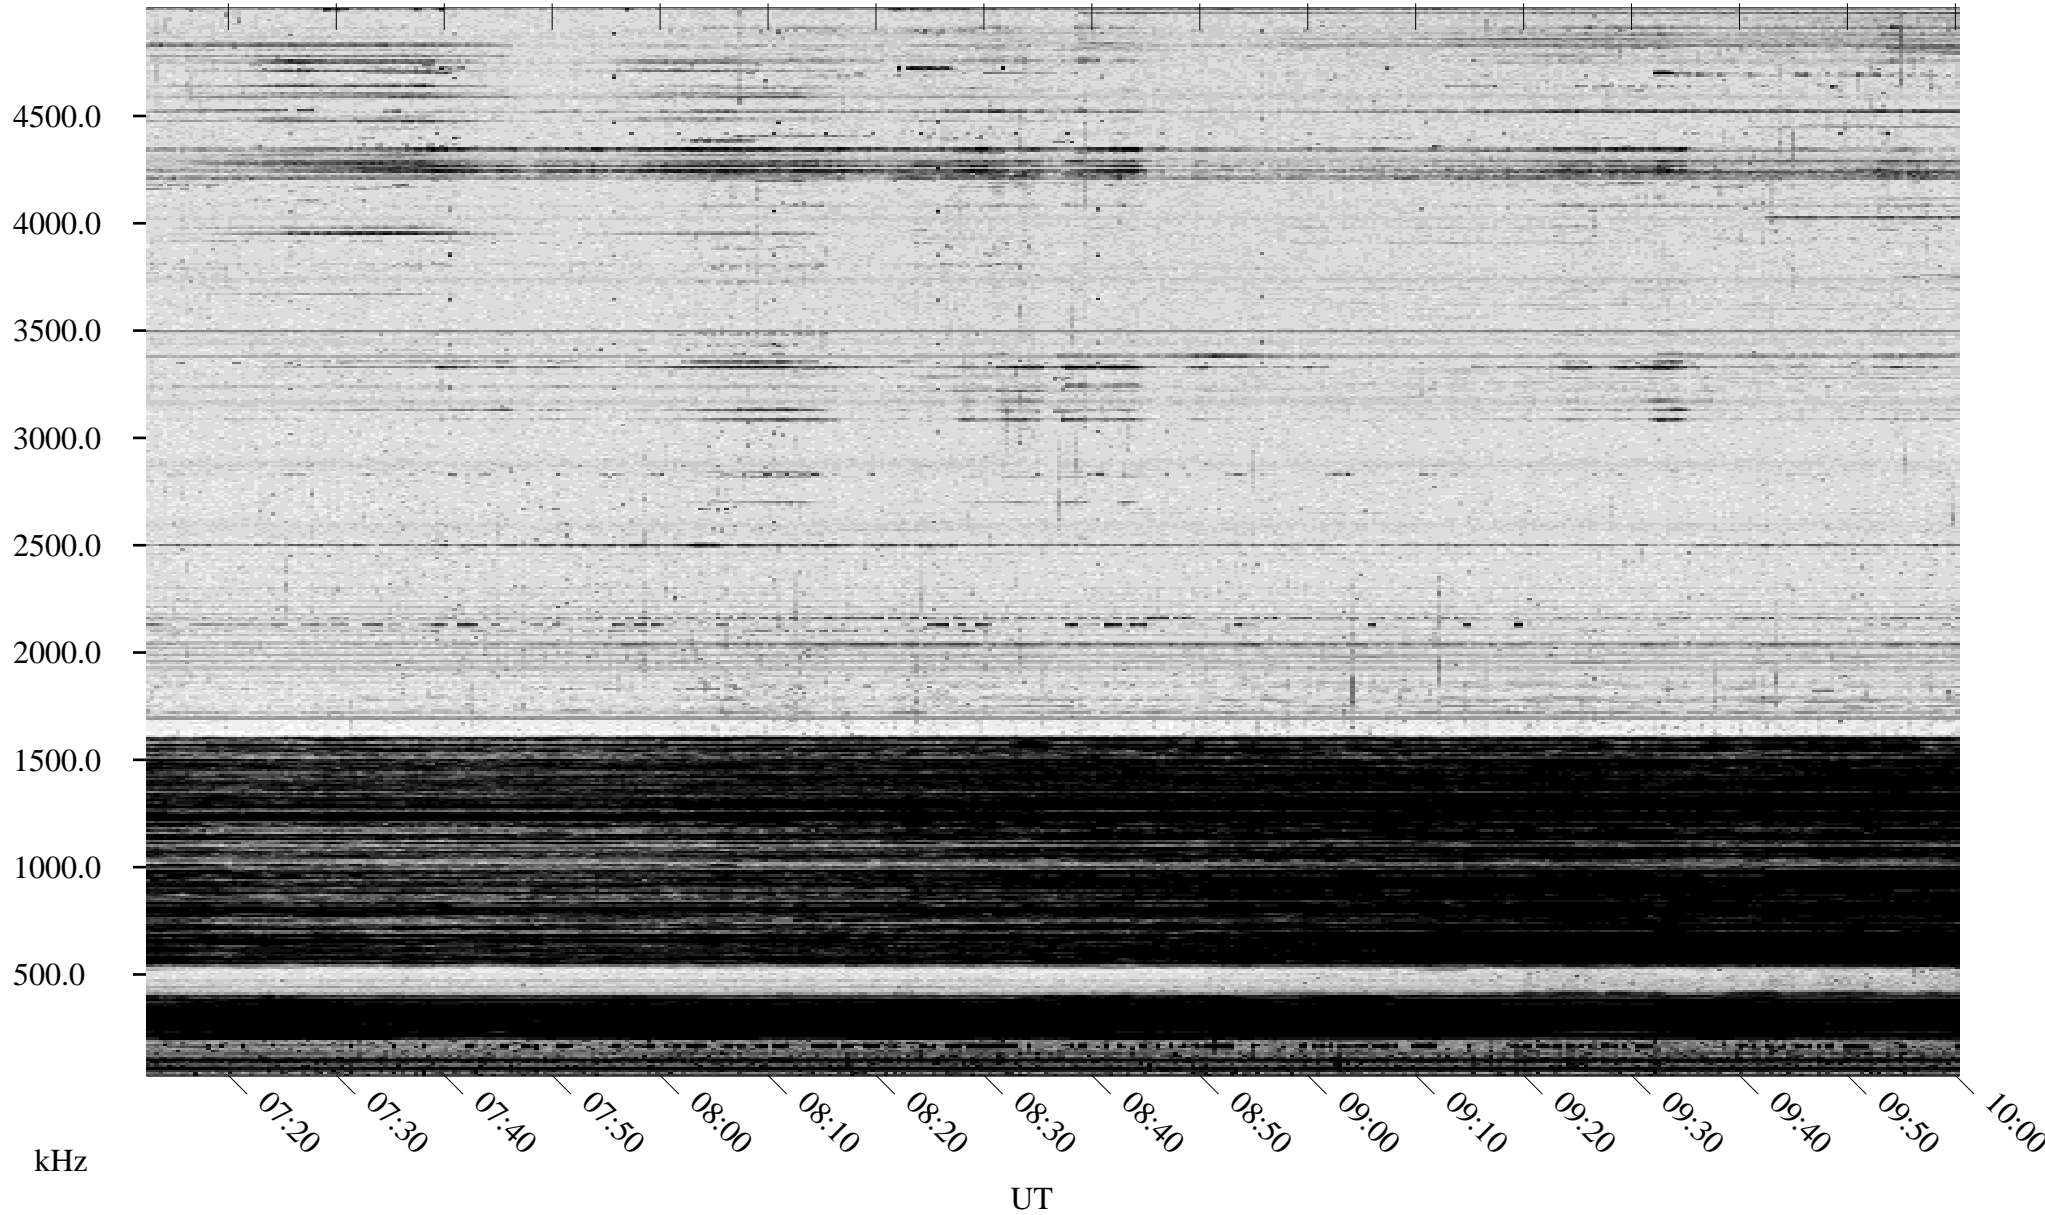

02/15/1995 Churchill, Manitoba

Linear Scale Black = 161 White = 15

ch95046l.r00m max_12

Page 1

02/15/1995 Churchill, Manitoba

Linear Scale Black = 161 White = 15

ch95046l.r00m max_12

Page 2

02/16/1995 Churchill, Manitoba

Linear Scale Black = 161 White = 15

ch95046l.r00m max_12

Page 3

02/16/1995 Churchill, Manitoba

Linear Scale Black = 161 White = 15

ch95046l.r00m max_12

Page 4

02/16/1995 Churchill, Manitoba

Linear Scale Black = 161 White = 15

ch95046l.r00m max_12

Page 5

02/16/1995 Churchill, Manitoba

Linear Scale Black = 161 White = 15

ch95046l.r00m max_12

Page 6

02/16/1995 Churchill, Manitoba

Linear Scale Black = 161 White = 15

ch95046l.r00m max_12

Page 7

02/16/1995 Churchill, Manitoba

Linear Scale Black = 161 White = 15

ch95046l.r00m max_12

Page 8