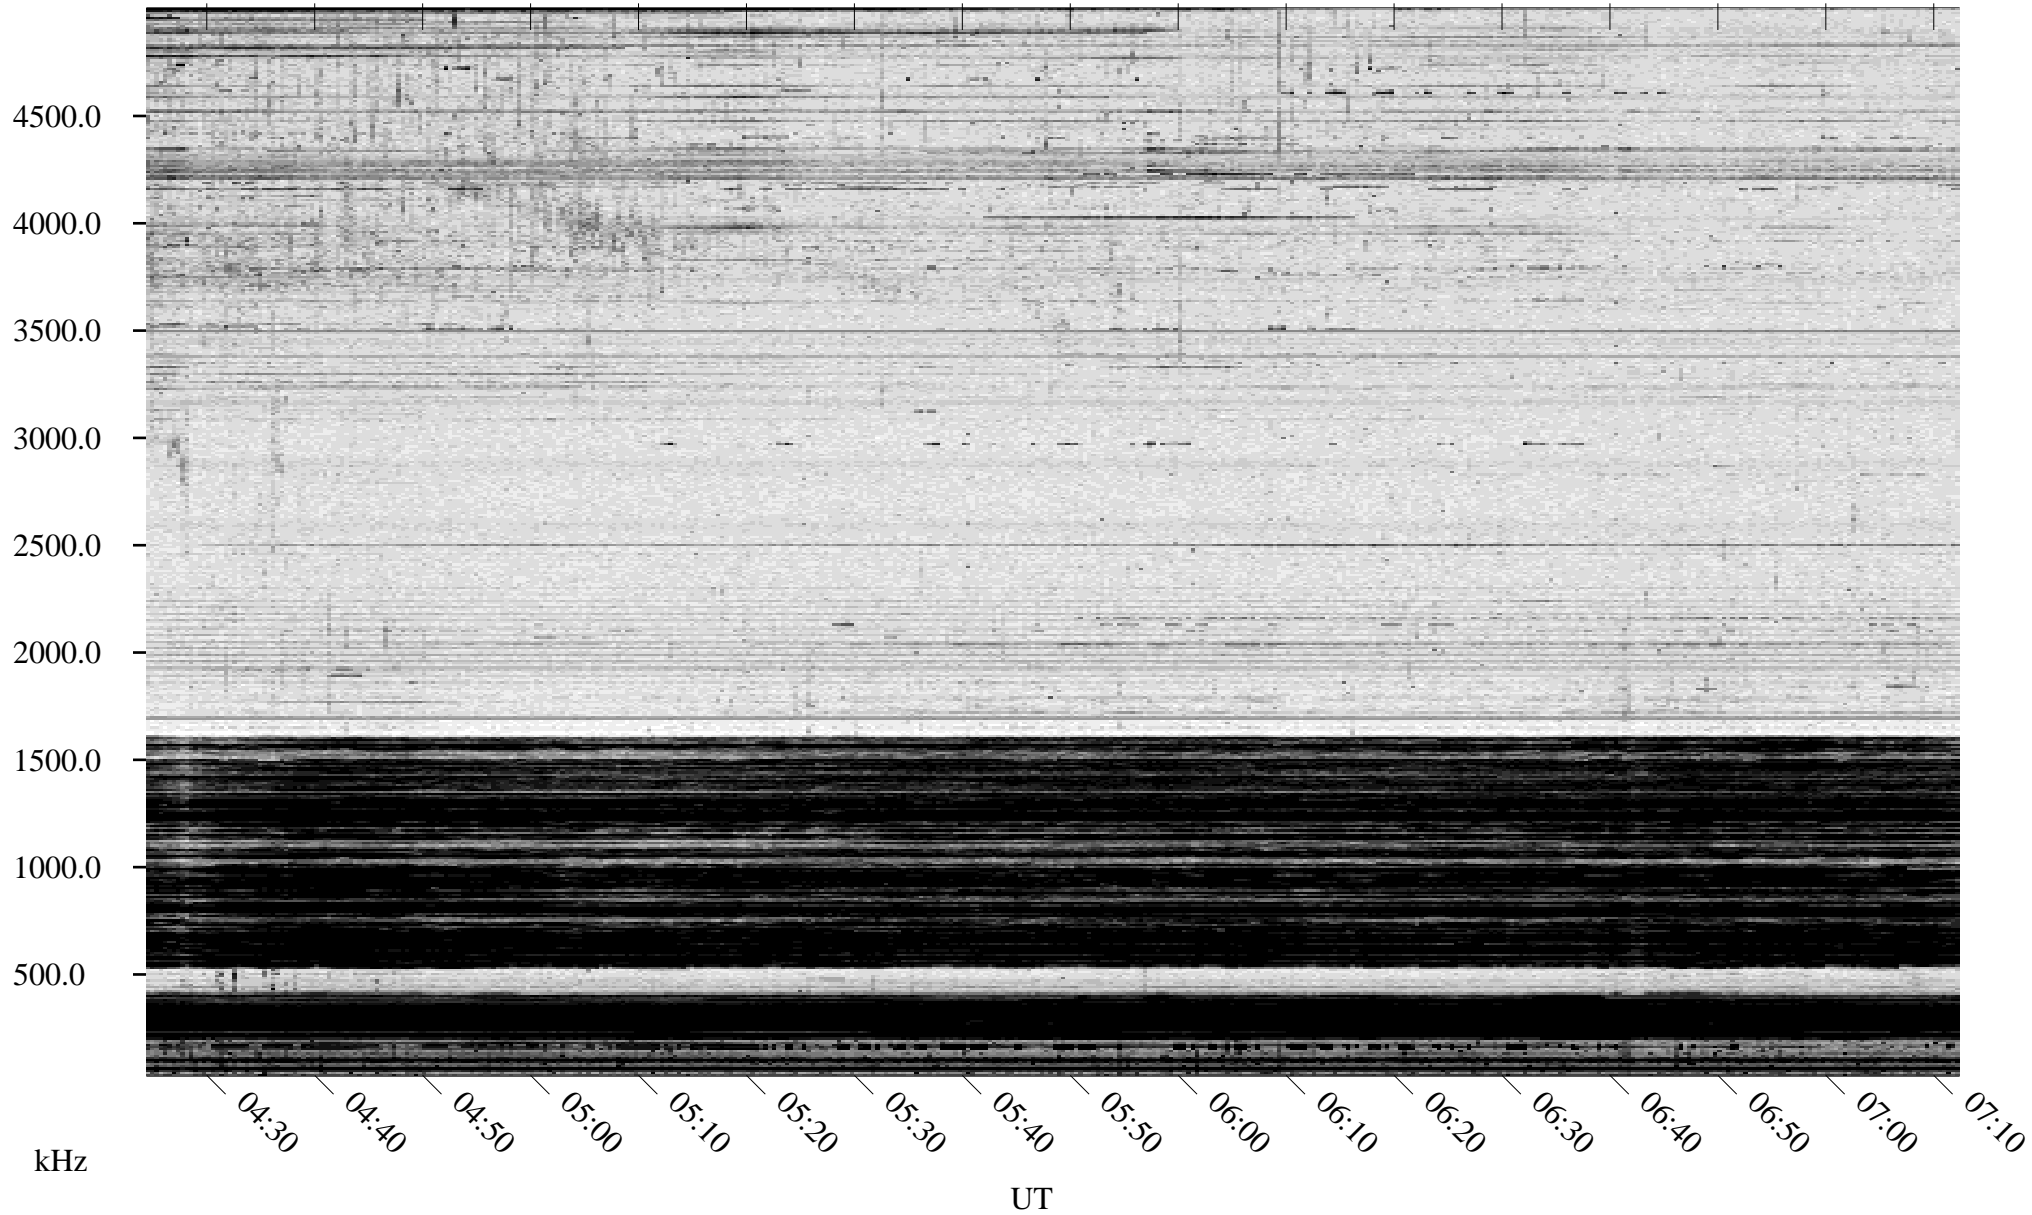

02/15/1995 Churchill, Manitoba

Linear Scale Black = 161 White = 15

ch95046l.r00m max_12

Page 1

02/15/1995 Churchill, Manitoba

Linear Scale Black = 161 White = 15

ch95046l.r00m max_12

Page 2

02/16/1995 Churchill, Manitoba

Linear Scale Black = 161 White = 15

ch95046l.r00m max_12

Page 3

02/16/1995 Churchill, Manitoba

Linear Scale Black = 161 White = 15

ch95046l.r00m max_12

Page 4

02/16/1995 Churchill, Manitoba

Linear Scale Black = 161 White = 15

ch95046l.r00m max_12

Page 5

02/16/1995 Churchill, Manitoba

Linear Scale Black = 161 White = 15

ch95046l.r00m max_12

Page 6

02/16/1995 Churchill, Manitoba

Linear Scale Black = 161 White = 15

ch95046l.r00m max_12

Page 7

02/16/1995 Churchill, Manitoba

Linear Scale Black = 161 White = 15

ch95046l.r00m max_12

Page 8