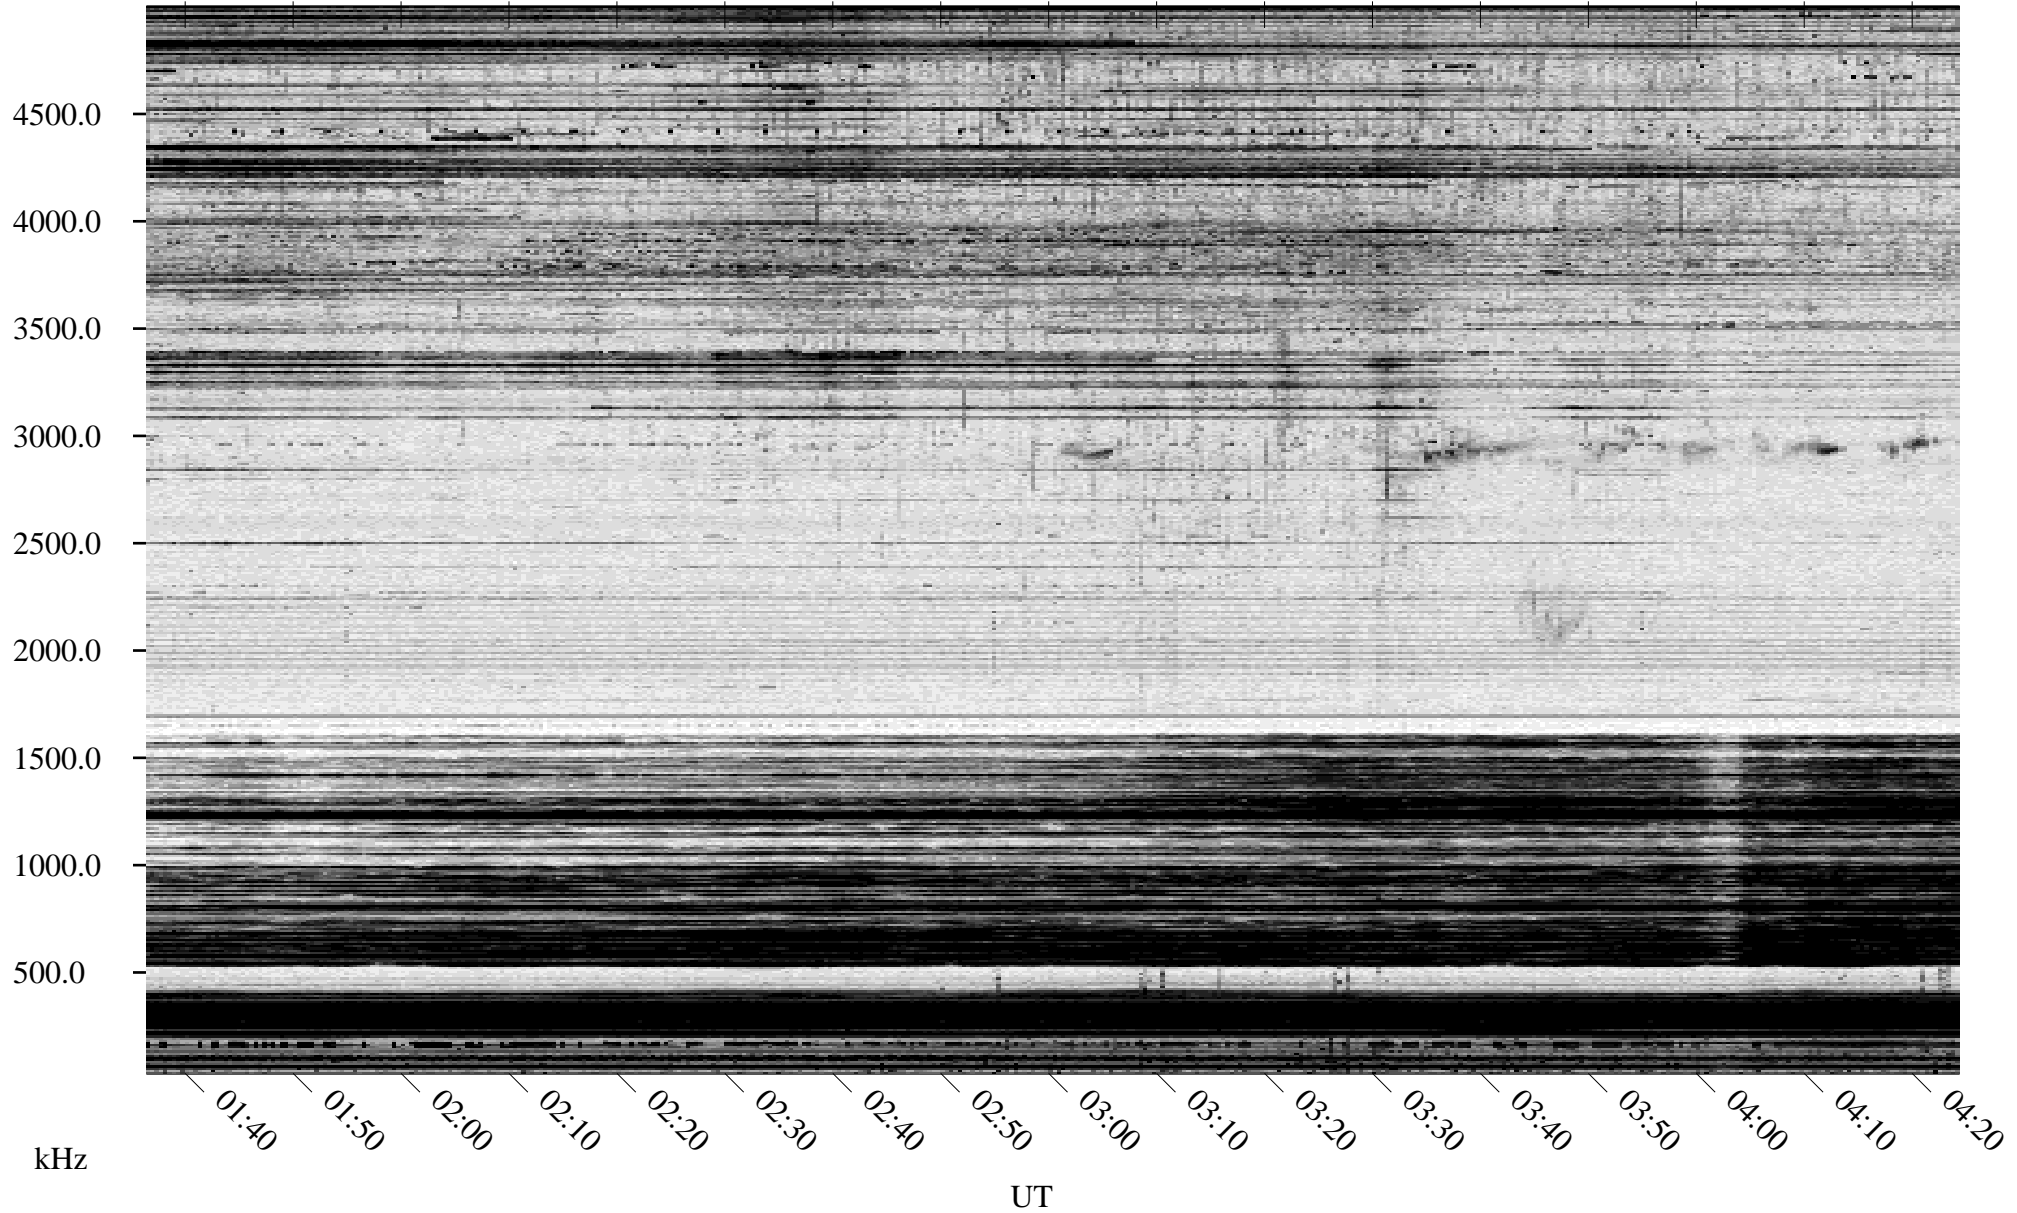

02/15/1995 Churchill, Manitoba

Linear Scale Black = 161 White = 15

ch95046l.r00m max_12

Page 1

02/15/1995 Churchill, Manitoba

Linear Scale Black = 161 White = 15

ch95046l.r00m max_12

Page 2

02/16/1995 Churchill, Manitoba

Linear Scale Black = 161 White = 15

ch95046l.r00m max_12

Page 3

02/16/1995 Churchill, Manitoba

Linear Scale Black = 161 White = 15

ch95046l.r00m max_12

Page 4

02/16/1995 Churchill, Manitoba

Linear Scale Black = 161 White = 15

ch95046l.r00m max_12

Page 5

02/16/1995 Churchill, Manitoba

Linear Scale Black = 161 White = 15

ch95046l.r00m max_12

Page 6

02/16/1995 Churchill, Manitoba

Linear Scale Black = 161 White = 15

ch95046l.r00m max_12

Page 7

02/16/1995 Churchill, Manitoba

Linear Scale Black = 161 White = 15

ch95046l.r00m max_12

Page 8