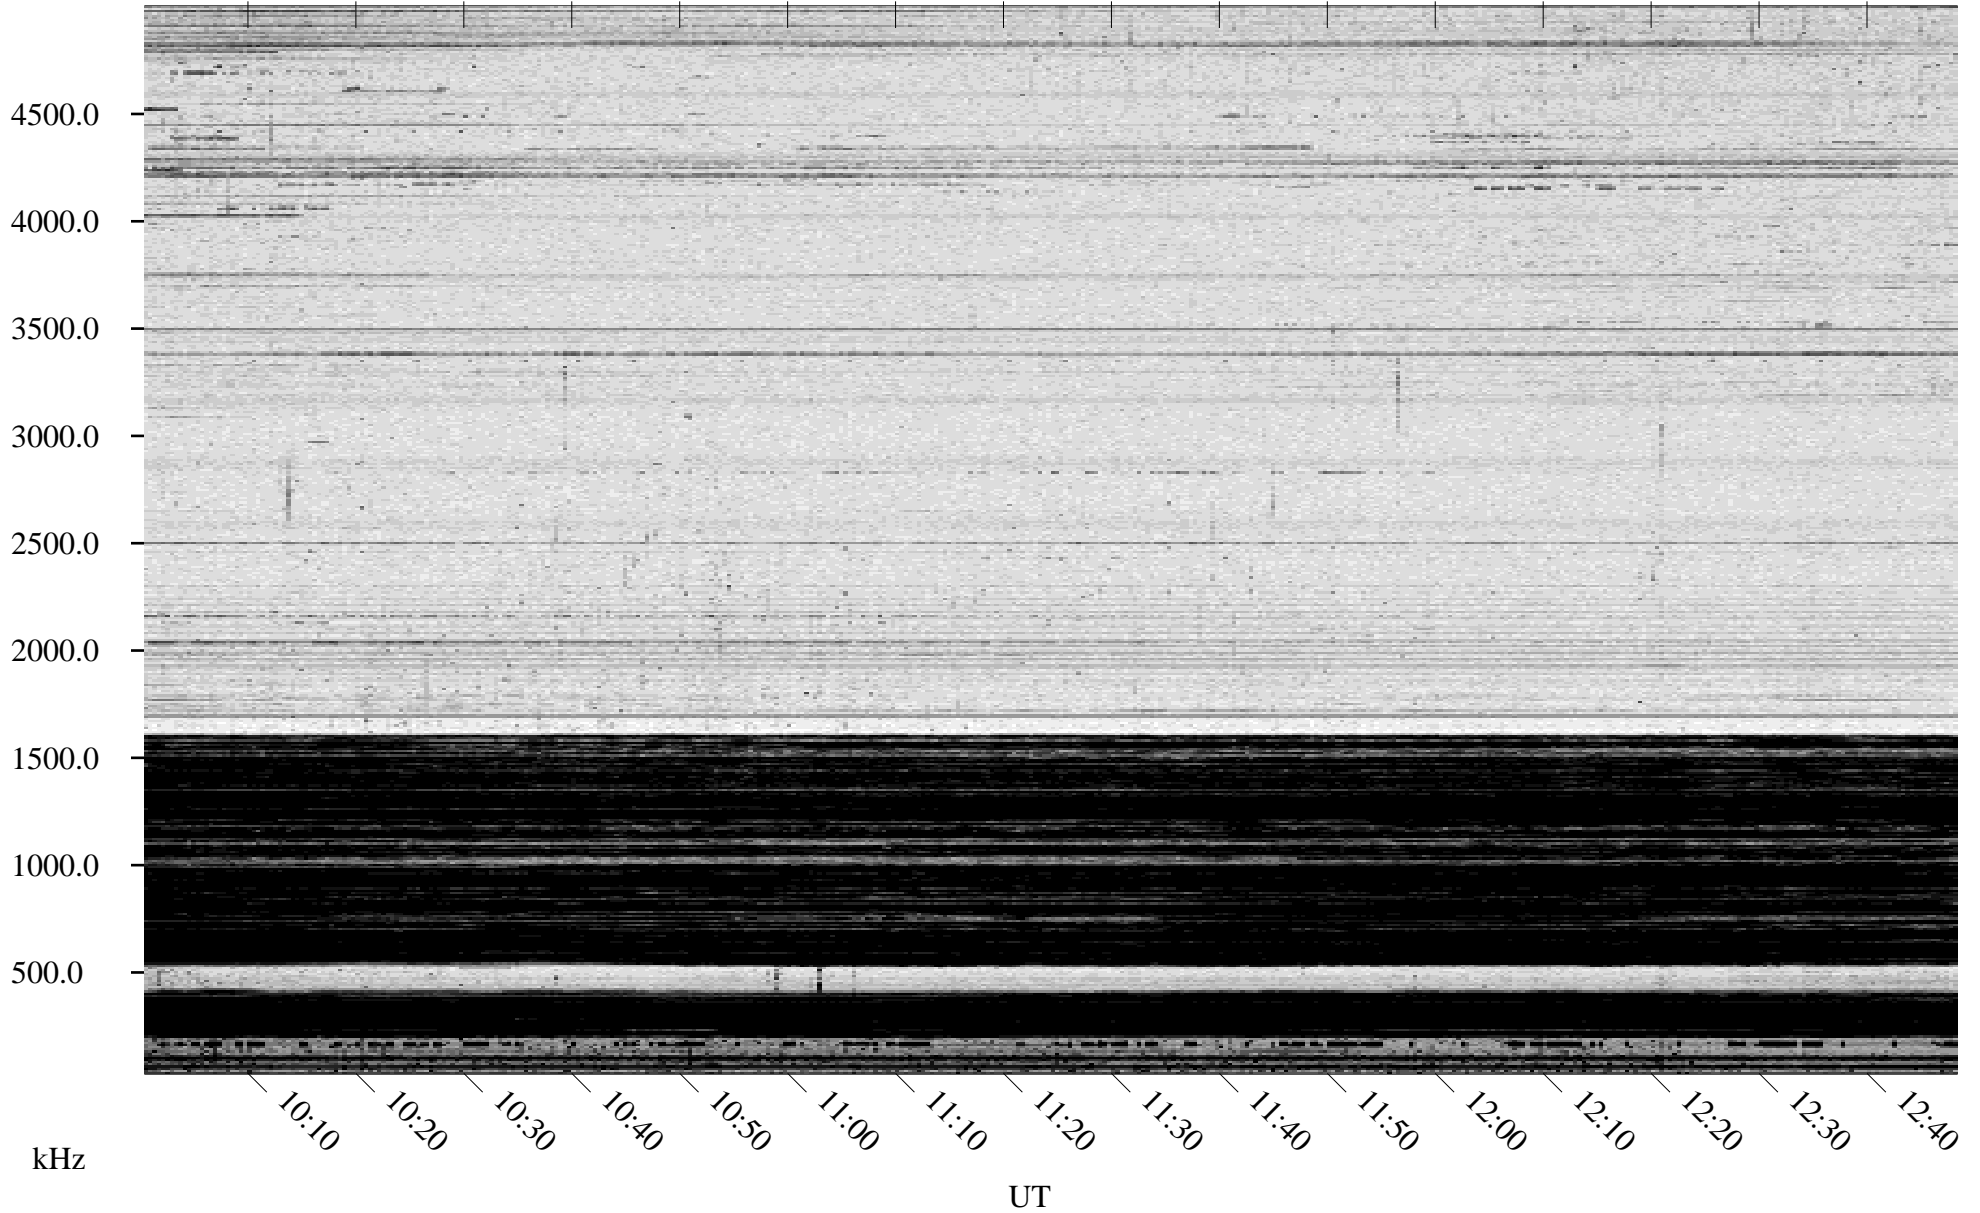

02/15/1995 Churchill, Manitoba

Linear Scale Black = 161 White = 15

ch95046l.r00m max_12

Page 1

02/15/1995 Churchill, Manitoba

Linear Scale Black = 161 White = 15

ch95046l.r00m max_12

Page 2

02/16/1995 Churchill, Manitoba

Linear Scale Black = 161 White = 15

ch95046l.r00m max_12

Page 3

02/16/1995 Churchill, Manitoba

Linear Scale Black = 161 White = 15

ch95046l.r00m max_12

Page 4

02/16/1995 Churchill, Manitoba

Linear Scale Black = 161 White = 15

ch95046l.r00m max_12

Page 5

02/16/1995 Churchill, Manitoba

Linear Scale Black = 161 White = 15

ch95046l.r00m max_12

Page 6

02/16/1995 Churchill, Manitoba

Linear Scale Black = 161 White = 15

ch95046l.r00m max_12

Page 7

02/16/1995 Churchill, Manitoba

Linear Scale Black = 161 White = 15

ch95046l.r00m max_12

Page 8