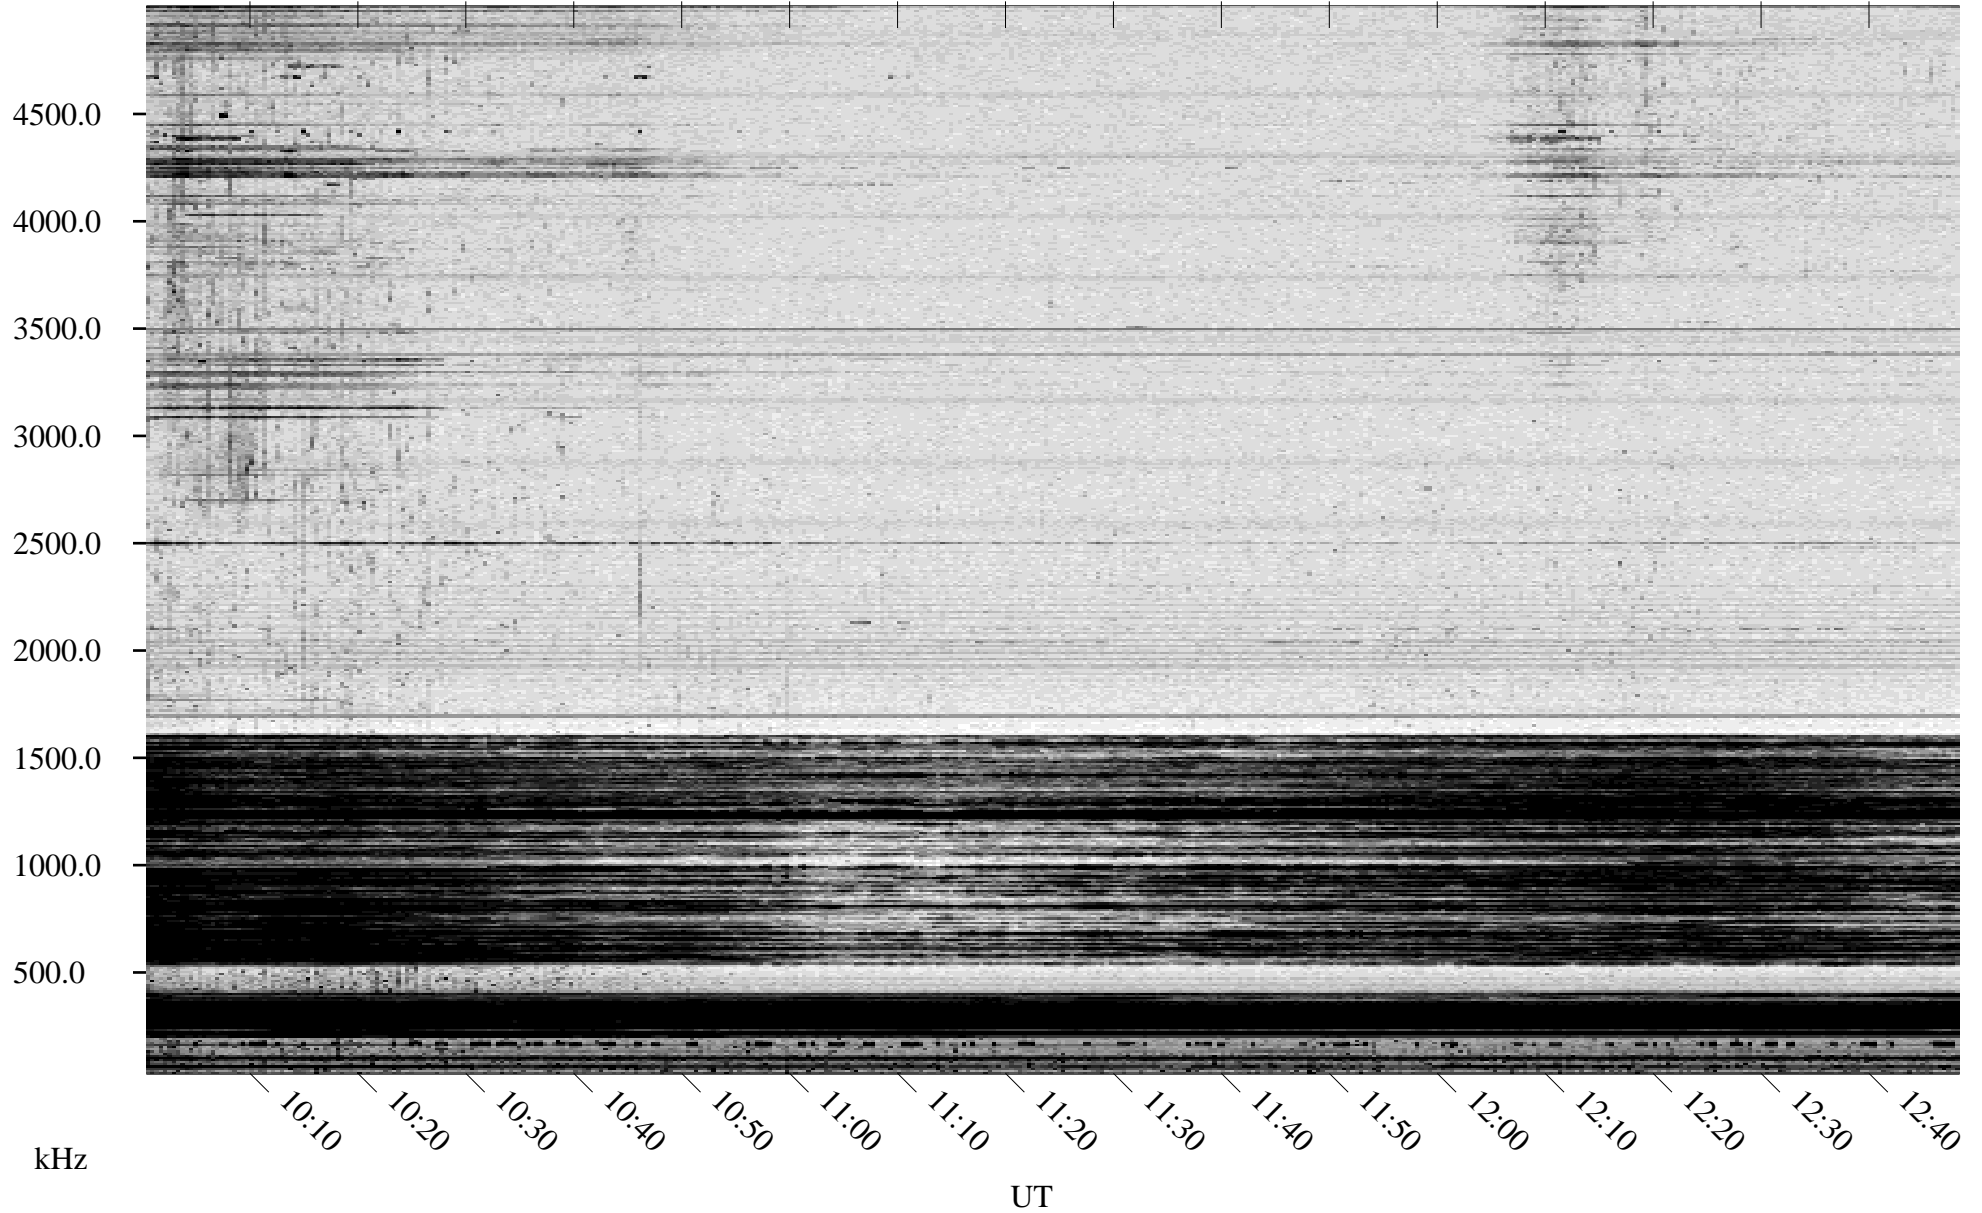

02/16/1995 Churchill, Manitoba

Linear Scale Black = 161 White = 15

ch95047l.r00m max_12

Page 1

02/16/1995 Churchill, Manitoba

Linear Scale Black = 161 White = 15

ch95047l.r00m max_12

Page 2

02/17/1995 Churchill, Manitoba

Linear Scale Black = 161 White = 15

ch95047l.r00m max_12

Page 3

02/17/1995 Churchill, Manitoba

Linear Scale Black = 161 White = 15

ch95047l.r00m max_12

Page 4

02/17/1995 Churchill, Manitoba

Linear Scale Black = 161 White = 15

ch95047l.r00m max_12

Page 5

02/17/1995 Churchill, Manitoba

Linear Scale Black = 161 White = 15

ch95047l.r00m max_12

Page 6

02/17/1995 Churchill, Manitoba

Linear Scale Black = 161 White = 15

ch95047l.r00m max_12

Page 7

02/17/1995 Churchill, Manitoba

Linear Scale Black = 161 White = 15

ch95047l.r00m max_12

Page 8