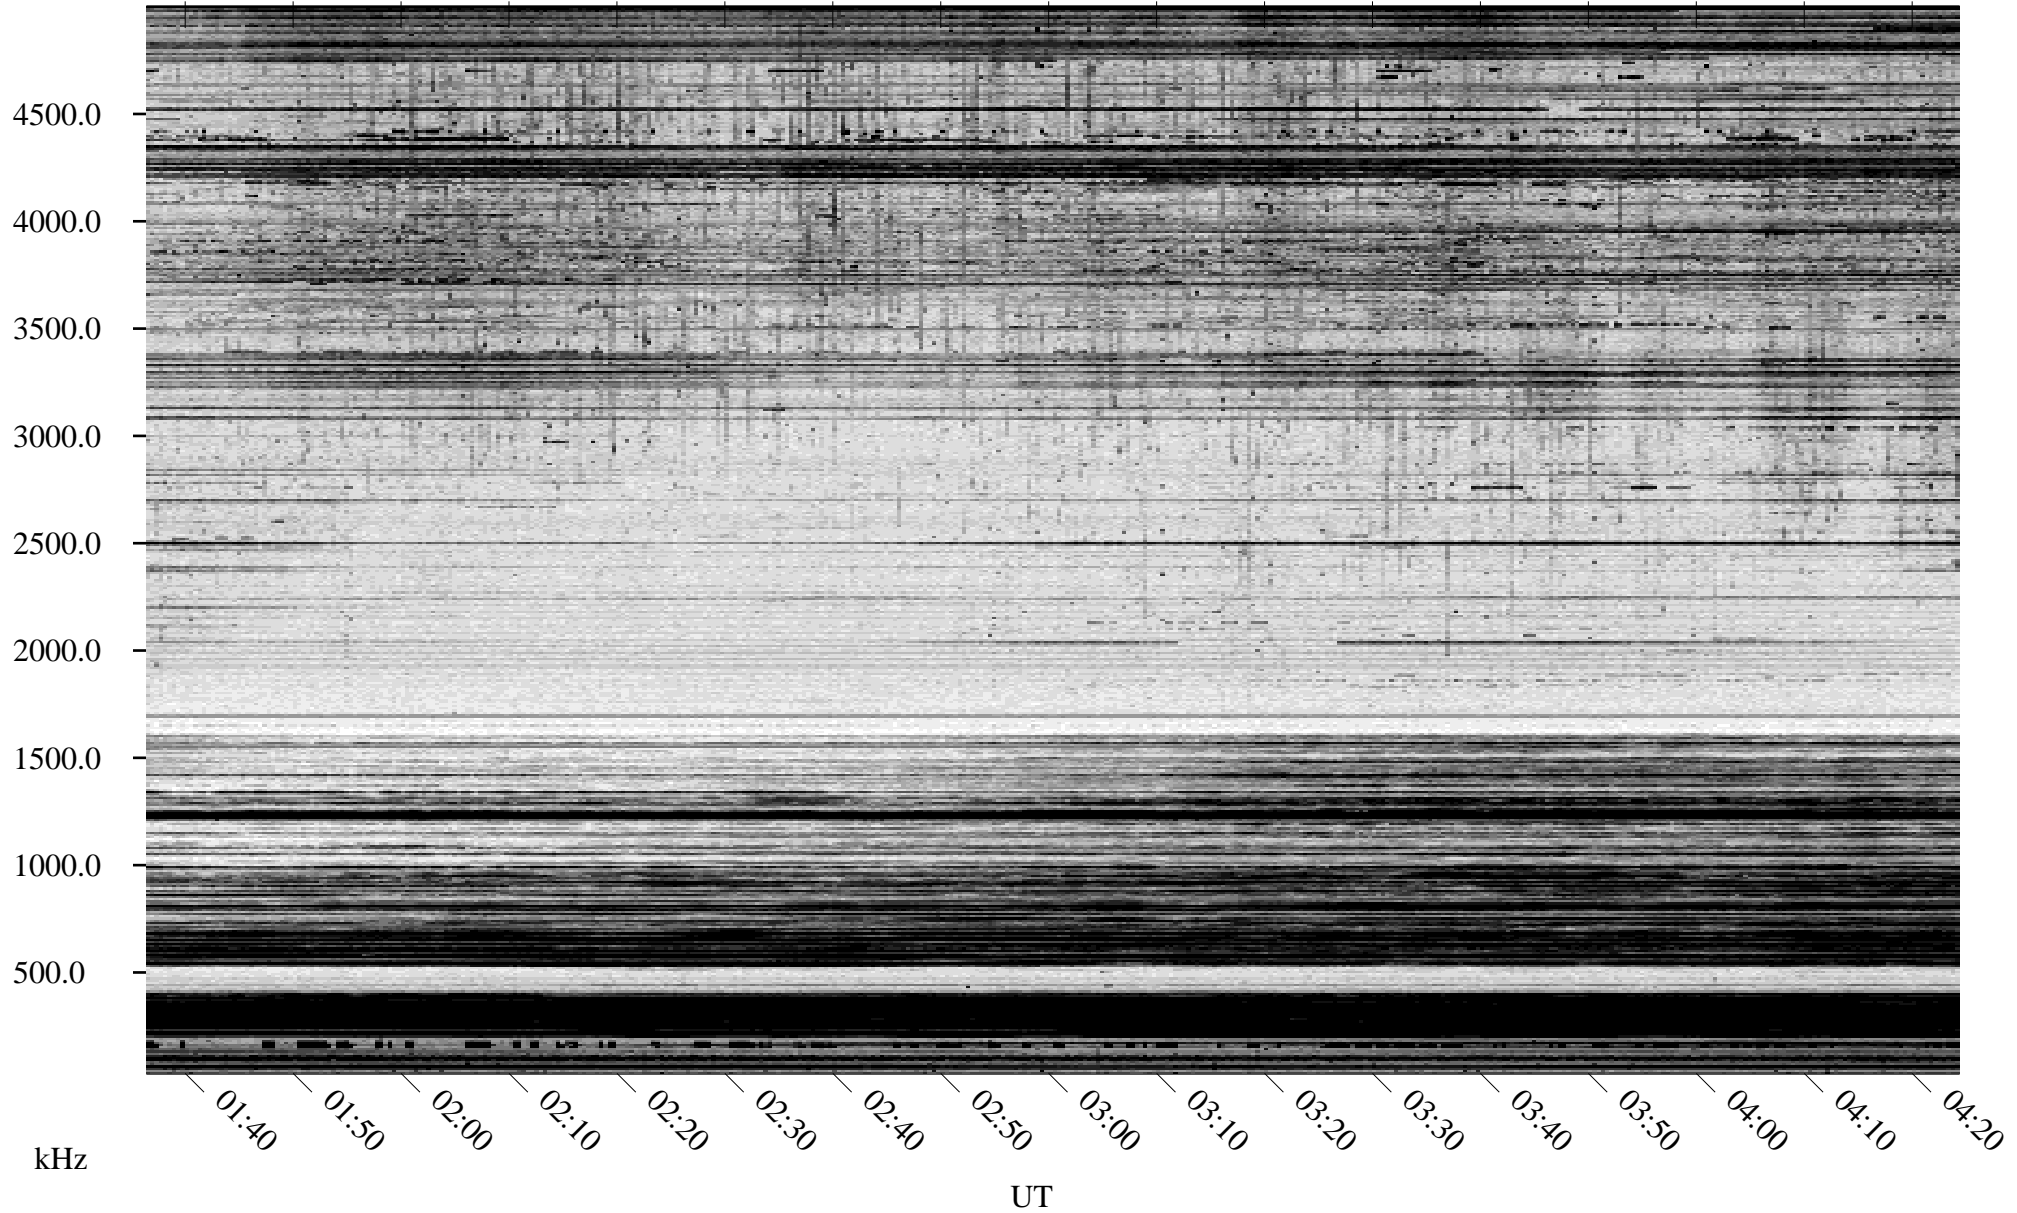

02/16/1995 Churchill, Manitoba

Linear Scale Black = 161 White = 15

ch95047l.r00m max_12

Page 1

02/16/1995 Churchill, Manitoba

Linear Scale Black = 161 White = 15

ch95047l.r00m max_12

Page 2

02/17/1995 Churchill, Manitoba

Linear Scale Black = 161 White = 15

ch95047l.r00m max_12

Page 3

02/17/1995 Churchill, Manitoba

Linear Scale Black = 161 White = 15

ch95047l.r00m max_12

Page 4

02/17/1995 Churchill, Manitoba

Linear Scale Black = 161 White = 15

ch95047l.r00m max_12

Page 5

02/17/1995 Churchill, Manitoba

Linear Scale Black = 161 White = 15

ch95047l.r00m max_12

Page 6

02/17/1995 Churchill, Manitoba

Linear Scale Black = 161 White = 15

ch95047l.r00m max_12

Page 7

02/17/1995 Churchill, Manitoba

Linear Scale Black = 161 White = 15

ch95047l.r00m max_12

Page 8