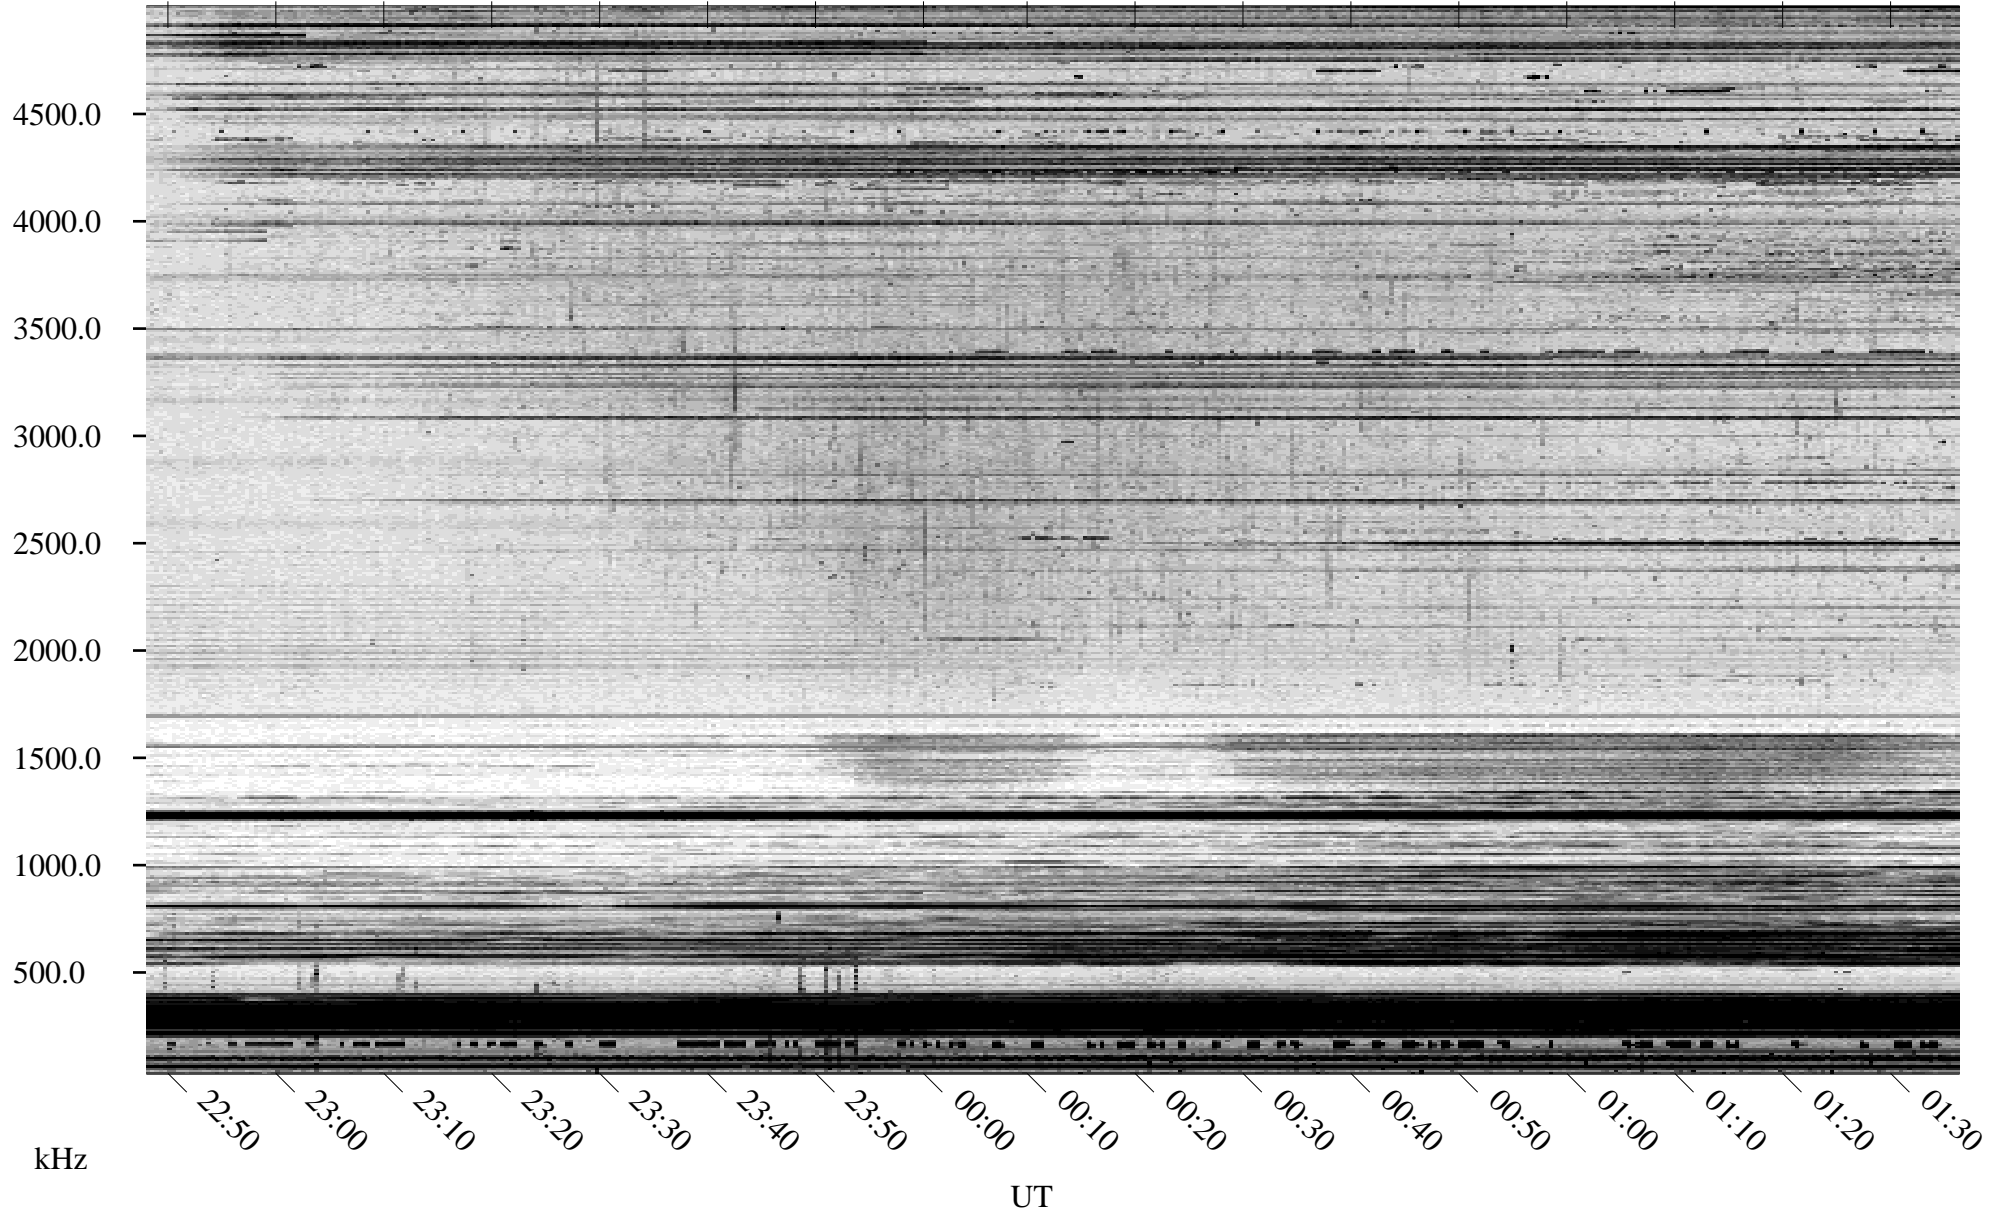

02/16/1995 Churchill, Manitoba

Linear Scale Black = 161 White = 15

ch95047l.r00m max_12

Page 1

02/16/1995 Churchill, Manitoba

Linear Scale Black = 161 White = 15

ch95047l.r00m max_12

Page 2

02/17/1995 Churchill, Manitoba

Linear Scale Black = 161 White = 15

ch95047l.r00m max_12

Page 3

02/17/1995 Churchill, Manitoba

Linear Scale Black = 161 White = 15

ch95047l.r00m max_12

Page 4

02/17/1995 Churchill, Manitoba

Linear Scale Black = 161 White = 15

ch95047l.r00m max_12

Page 5

02/17/1995 Churchill, Manitoba

Linear Scale Black = 161 White = 15

ch95047l.r00m max_12

Page 6

02/17/1995 Churchill, Manitoba

Linear Scale Black = 161 White = 15

ch95047l.r00m max_12

Page 7

02/17/1995 Churchill, Manitoba

Linear Scale Black = 161 White = 15

ch95047l.r00m max_12

Page 8