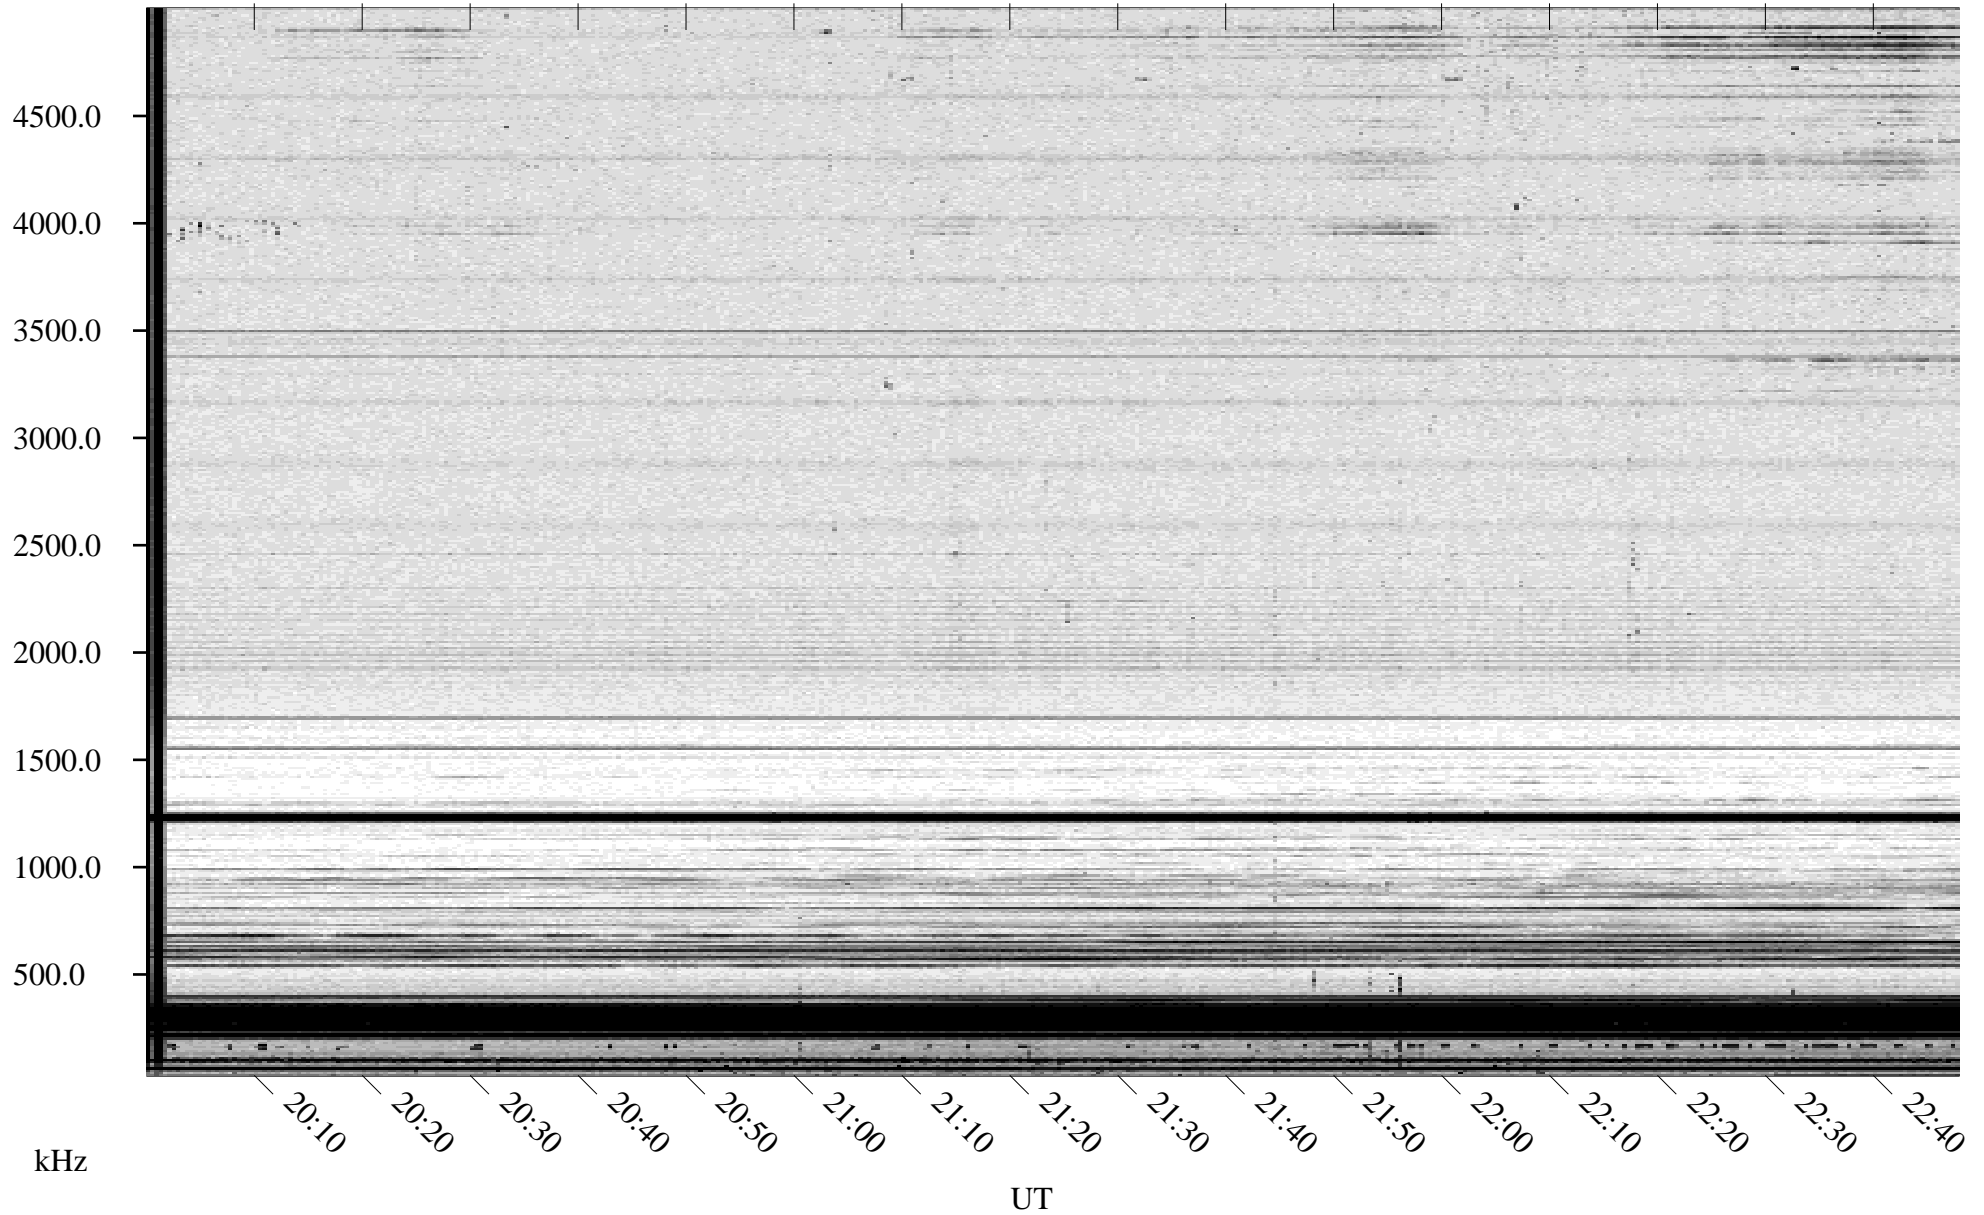

02/16/1995 Churchill, Manitoba

Linear Scale Black = 161 White = 15

ch95047l.r00m max_12

Page 1

02/16/1995 Churchill, Manitoba

Linear Scale Black = 161 White = 15

ch95047l.r00m max_12

Page 2

02/17/1995 Churchill, Manitoba

Linear Scale Black = 161 White = 15

ch95047l.r00m max_12

Page 3

02/17/1995 Churchill, Manitoba

Linear Scale Black = 161 White = 15

ch95047l.r00m max_12

Page 4

02/17/1995 Churchill, Manitoba

Linear Scale Black = 161 White = 15

ch95047l.r00m max_12

Page 5

02/17/1995 Churchill, Manitoba

Linear Scale Black = 161 White = 15

ch95047l.r00m max_12

Page 6

02/17/1995 Churchill, Manitoba

Linear Scale Black = 161 White = 15

ch95047l.r00m max_12

Page 7

02/17/1995 Churchill, Manitoba

Linear Scale Black = 161 White = 15

ch95047l.r00m max_12

Page 8