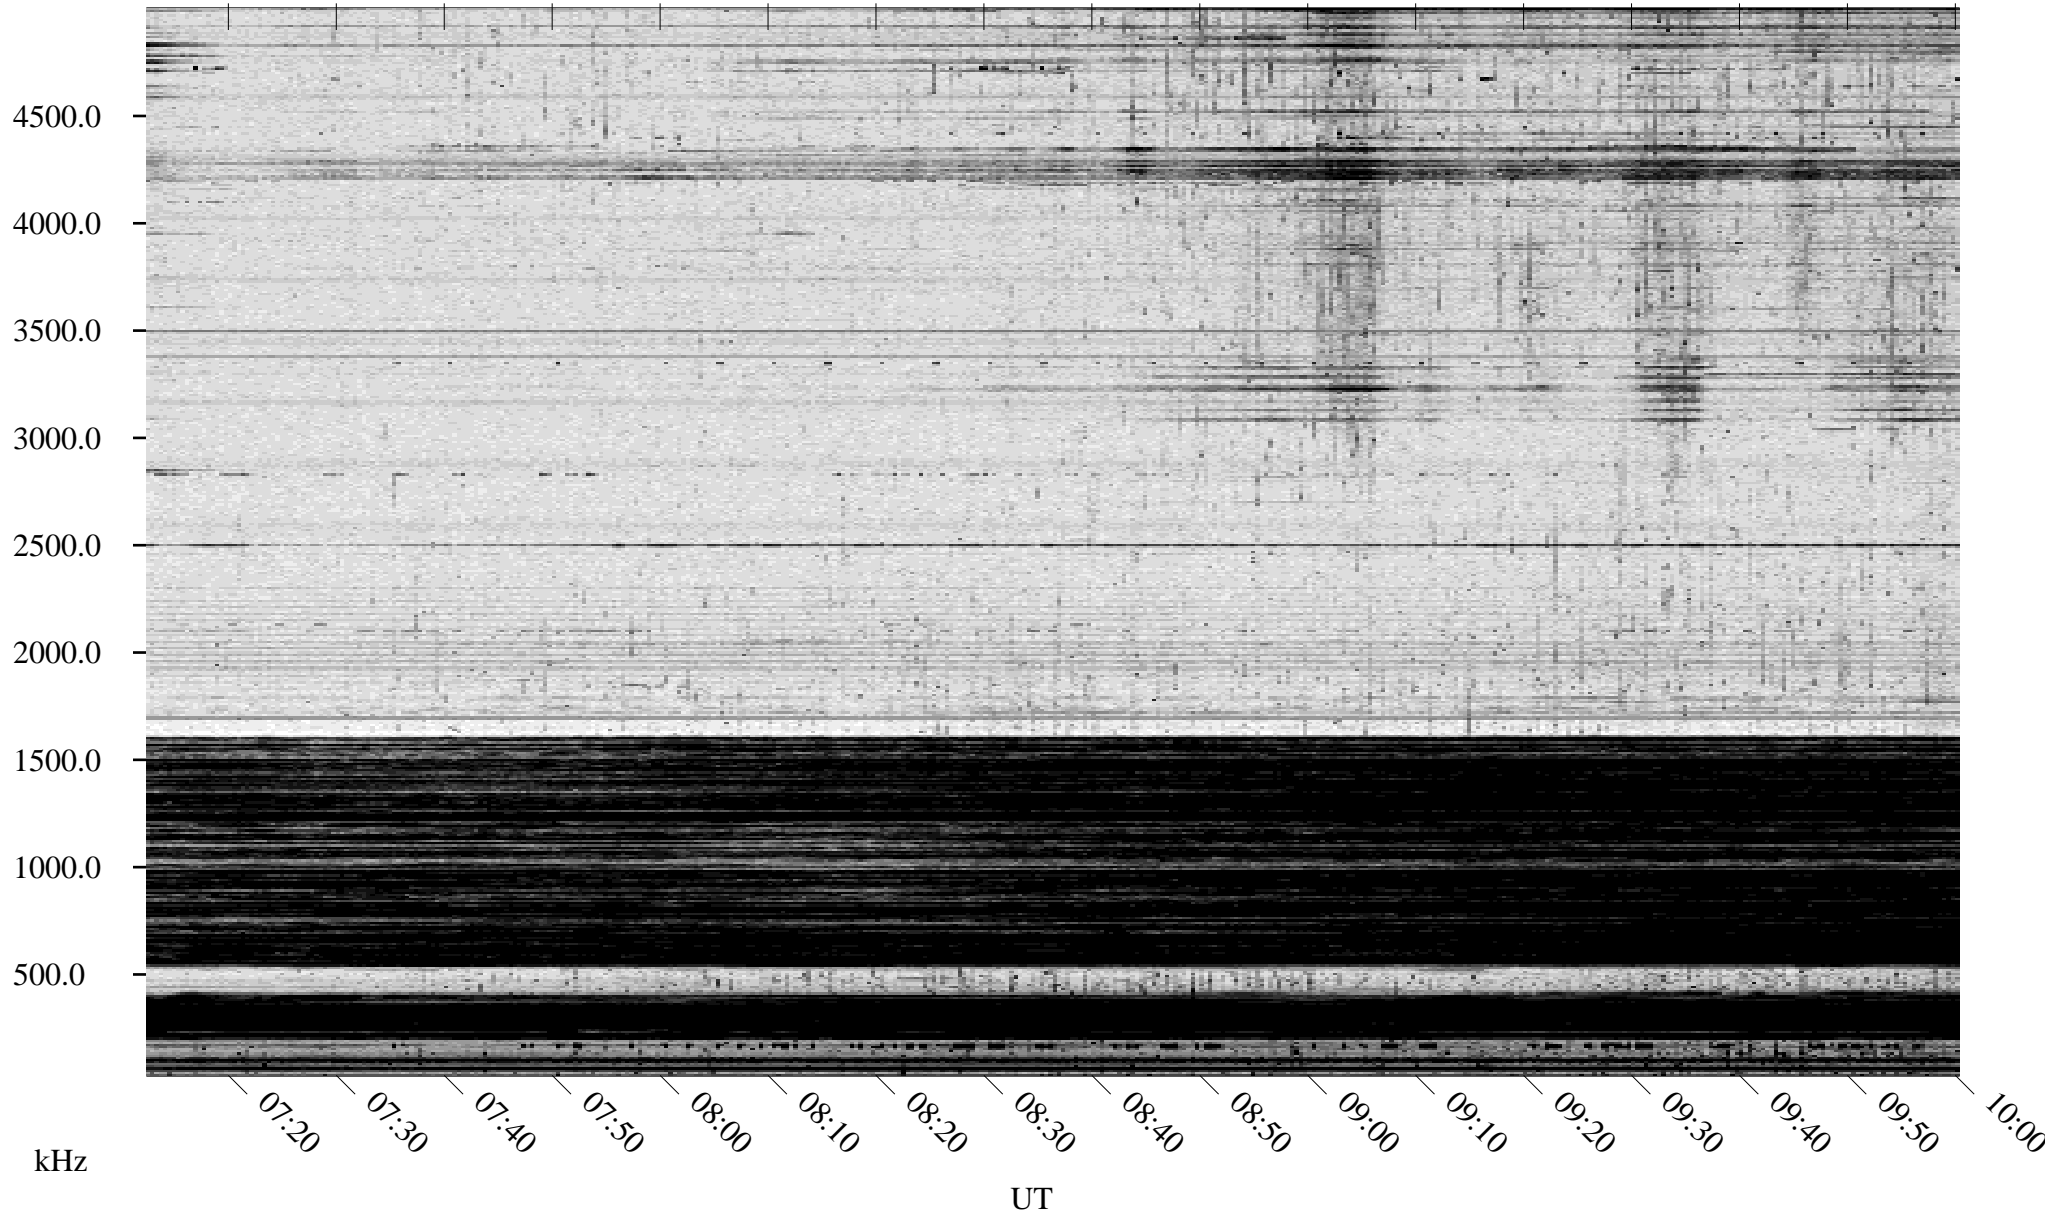

02/16/1995 Churchill, Manitoba

Linear Scale Black = 161 White = 15

ch95047l.r00m max_12

Page 1

02/16/1995 Churchill, Manitoba

Linear Scale Black = 161 White = 15

ch95047l.r00m max_12

Page 2

02/17/1995 Churchill, Manitoba

Linear Scale Black = 161 White = 15

ch95047l.r00m max_12

Page 3

02/17/1995 Churchill, Manitoba

Linear Scale Black = 161 White = 15

ch95047l.r00m max_12

Page 4

02/17/1995 Churchill, Manitoba

Linear Scale Black = 161 White = 15

ch95047l.r00m max_12

Page 5

02/17/1995 Churchill, Manitoba

Linear Scale Black = 161 White = 15

ch95047l.r00m max_12

Page 6

02/17/1995 Churchill, Manitoba

Linear Scale Black = 161 White = 15

ch95047l.r00m max_12

Page 7

02/17/1995 Churchill, Manitoba

Linear Scale Black = 161 White = 15

ch95047l.r00m max_12

Page 8