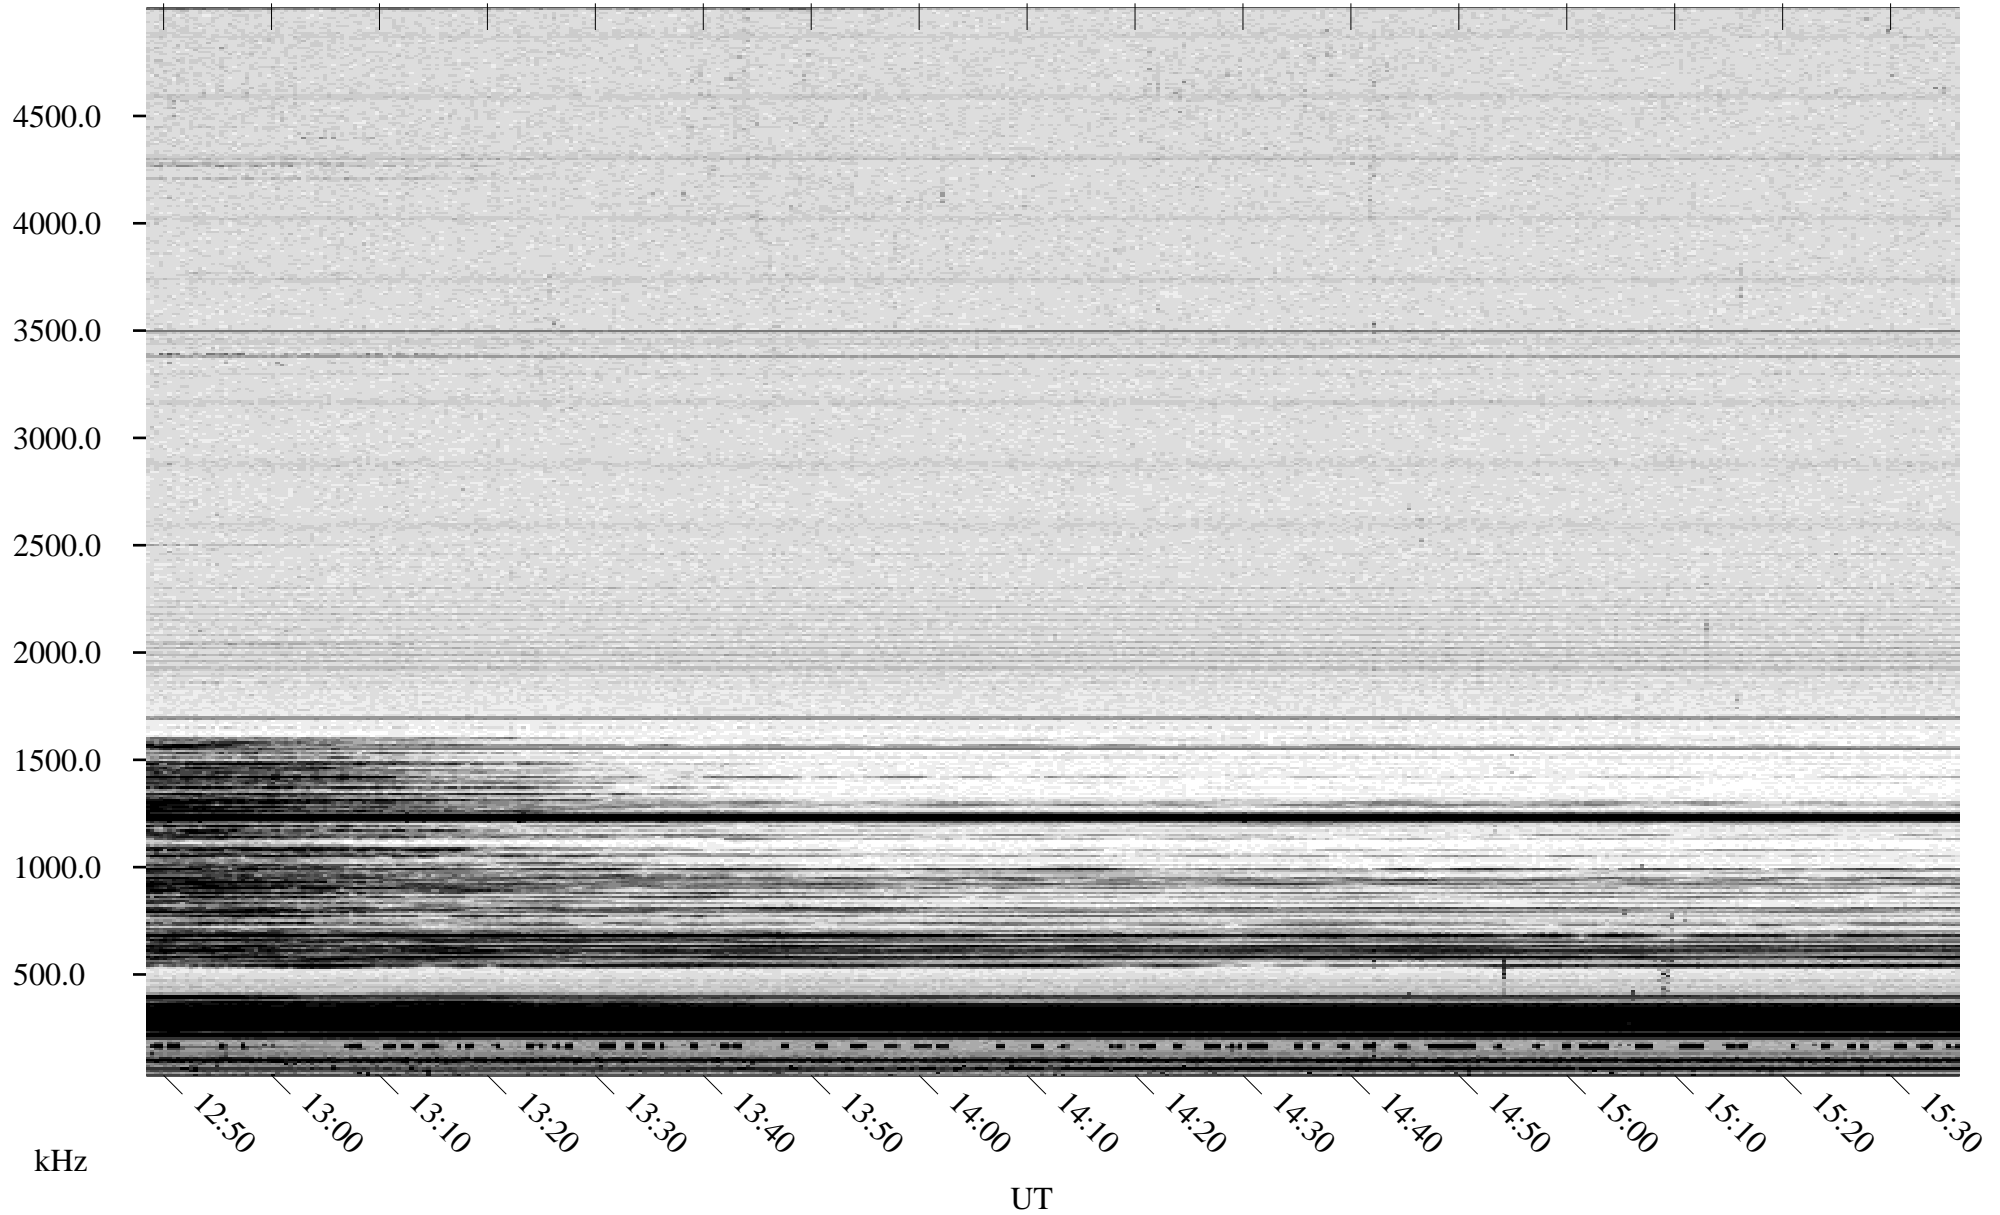

02/16/1995 Churchill, Manitoba

Linear Scale Black = 161 White = 15

ch95047l.r00m max_12

Page 1

02/16/1995 Churchill, Manitoba

Linear Scale Black = 161 White = 15

ch95047l.r00m max_12

Page 2

02/17/1995 Churchill, Manitoba

Linear Scale Black = 161 White = 15

ch95047l.r00m max_12

Page 3

02/17/1995 Churchill, Manitoba

Linear Scale Black = 161 White = 15

ch95047l.r00m max_12

Page 4

02/17/1995 Churchill, Manitoba

Linear Scale Black = 161 White = 15

ch95047l.r00m max_12

Page 5

02/17/1995 Churchill, Manitoba

Linear Scale Black = 161 White = 15

ch95047l.r00m max_12

Page 6

02/17/1995 Churchill, Manitoba

Linear Scale Black = 161 White = 15

ch95047l.r00m max_12

Page 7

02/17/1995 Churchill, Manitoba

Linear Scale Black = 161 White = 15

ch95047l.r00m max_12

Page 8