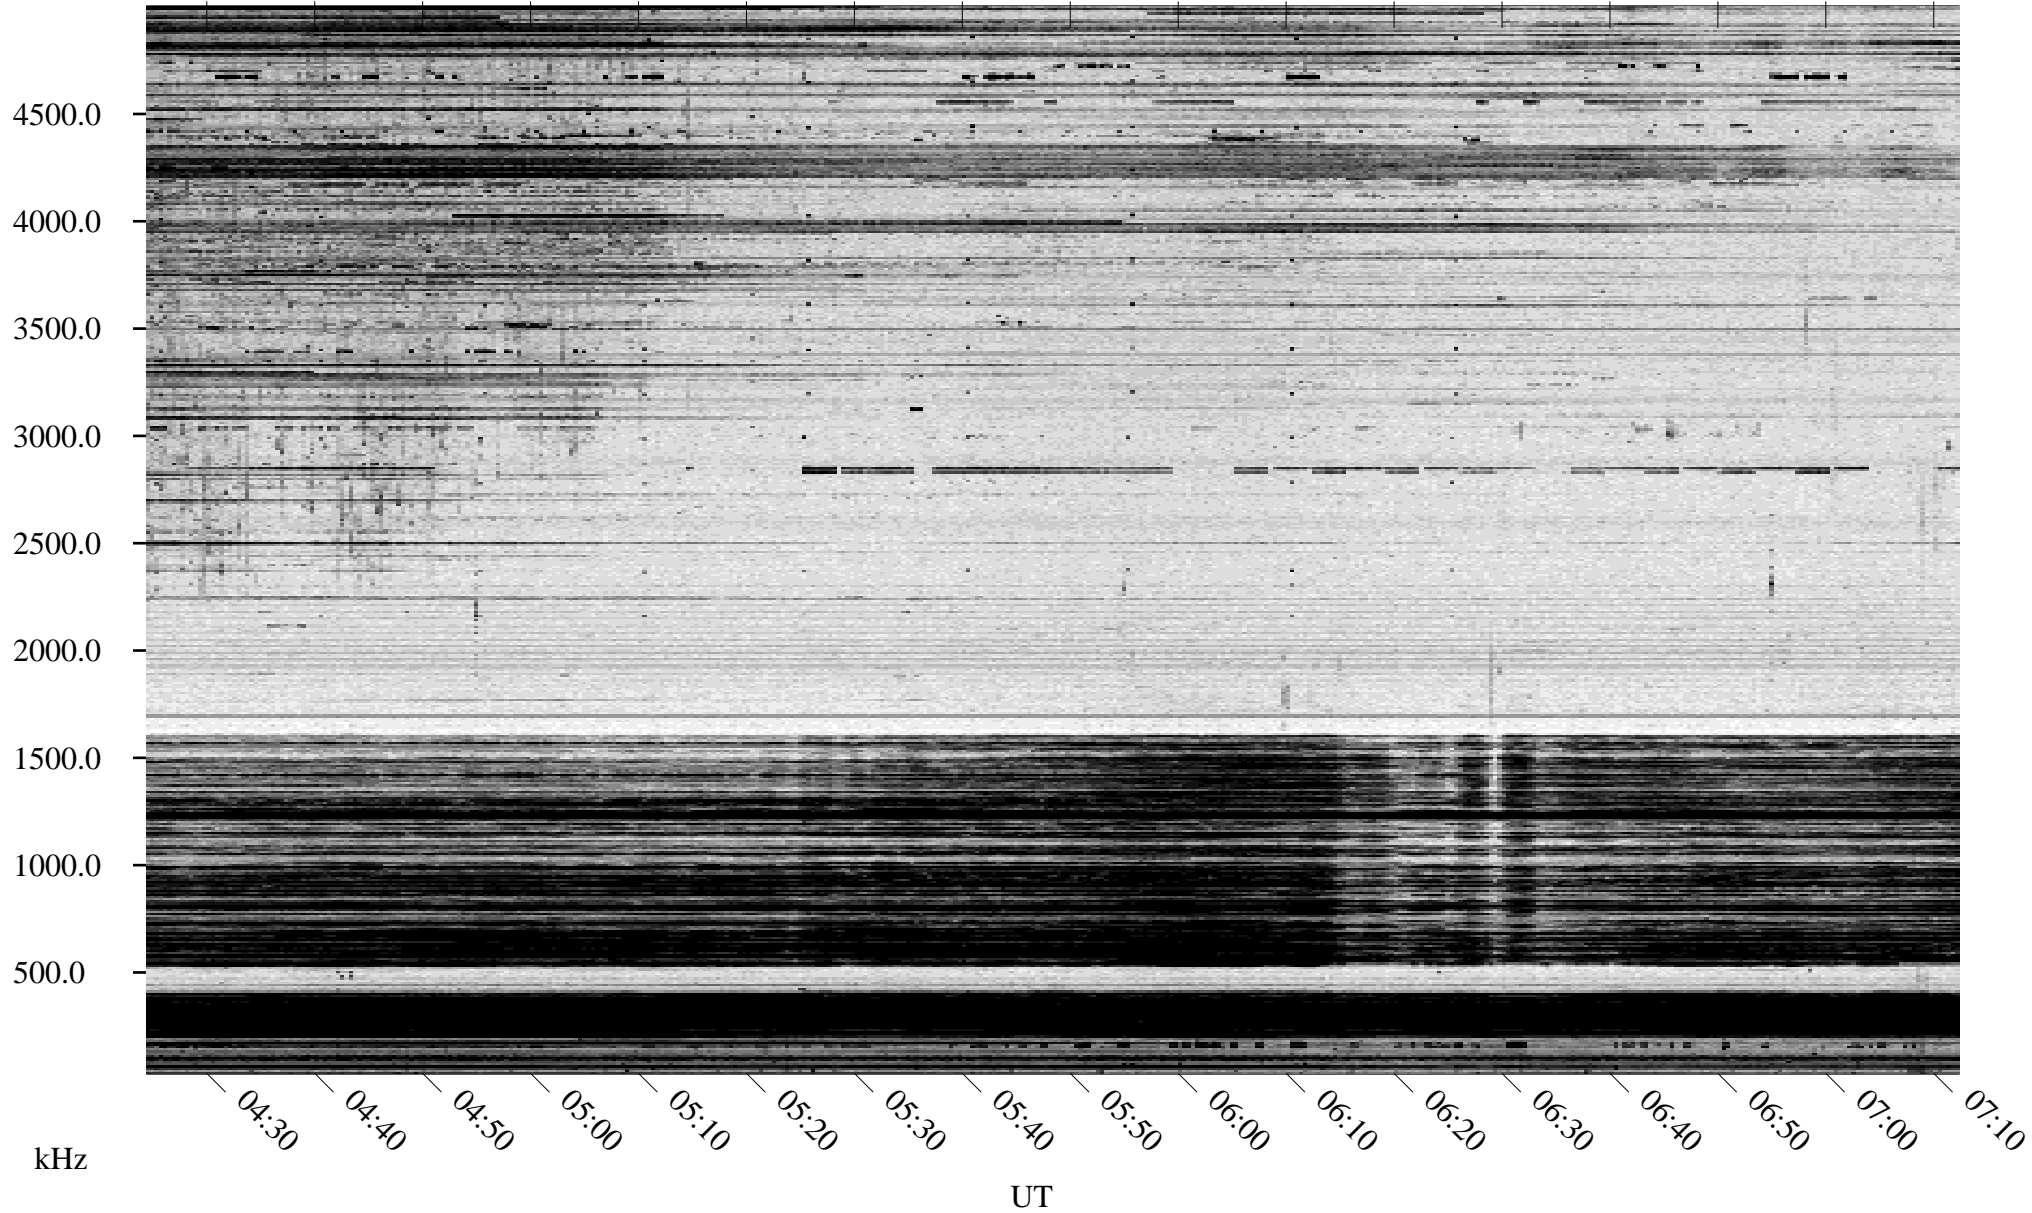

02/16/1995 Churchill, Manitoba

Linear Scale Black = 161 White = 15

ch95047l.r00m max_12

Page 1

02/16/1995 Churchill, Manitoba

Linear Scale Black = 161 White = 15

ch95047l.r00m max_12

Page 2

02/17/1995 Churchill, Manitoba

Linear Scale Black = 161 White = 15

ch95047l.r00m max_12

Page 3

02/17/1995 Churchill, Manitoba

Linear Scale Black = 161 White = 15

ch95047l.r00m max_12

Page 4

02/17/1995 Churchill, Manitoba

Linear Scale Black = 161 White = 15

ch95047l.r00m max_12

Page 5

02/17/1995 Churchill, Manitoba

Linear Scale Black = 161 White = 15

ch95047l.r00m max_12

Page 6

02/17/1995 Churchill, Manitoba

Linear Scale Black = 161 White = 15

ch95047l.r00m max_12

Page 7

02/17/1995 Churchill, Manitoba

Linear Scale Black = 161 White = 15

ch95047l.r00m max_12

Page 8