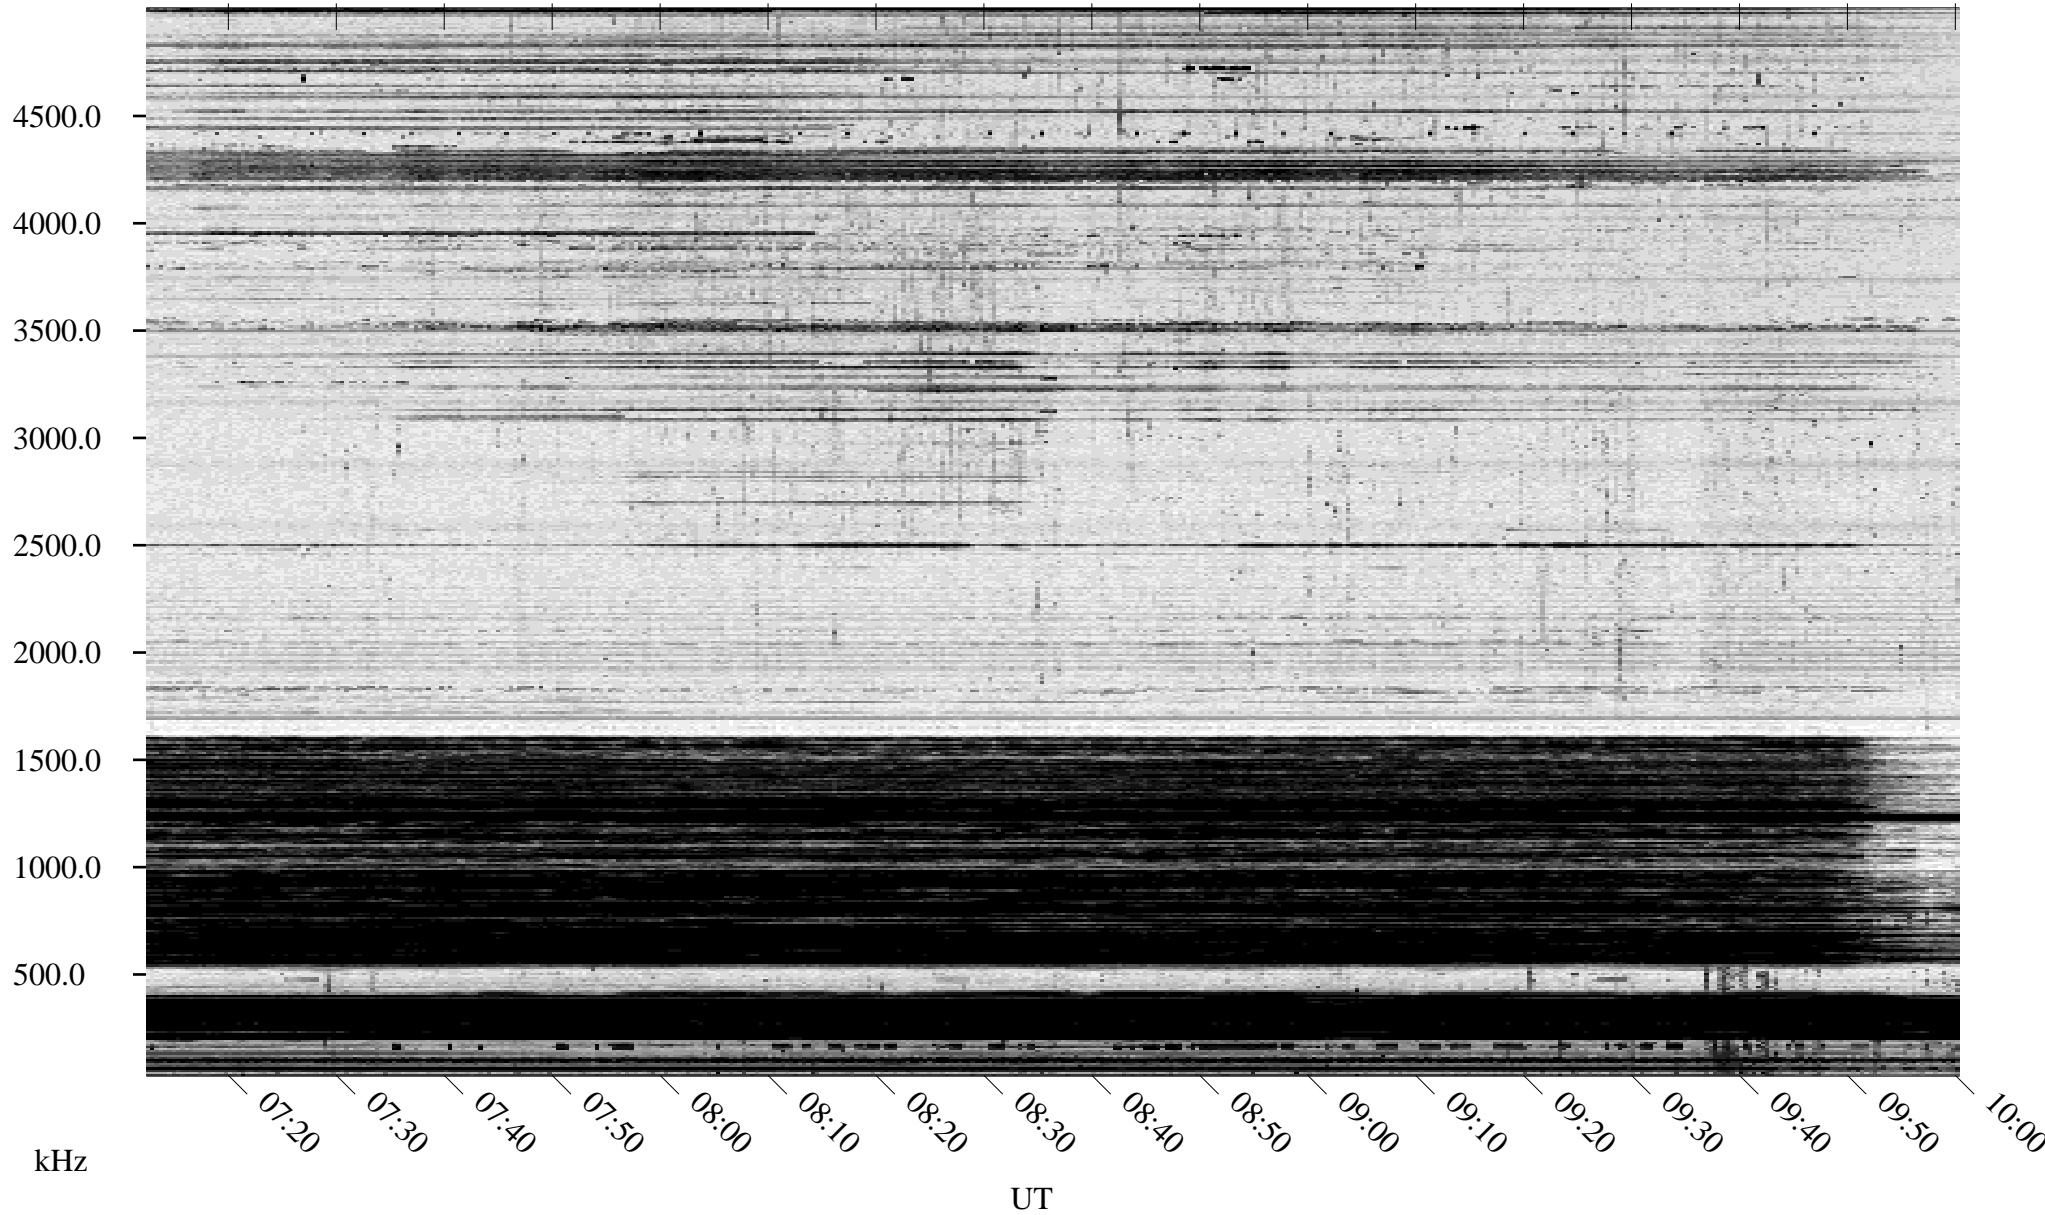

# 02/18/1995 Churchill, Manitoba

Linear Scale    Black = 161    White = 15

ch95048l.r00m max\_12

Page 4

# 02/18/1995 Churchill, Manitoba

Linear Scale    Black = 161    White = 15

ch95048l.r00m max\_12

Page 5

# 02/18/1995 Churchill, Manitoba

Linear Scale    Black = 161    White = 15

ch95048l.r00m max\_12

Page 6