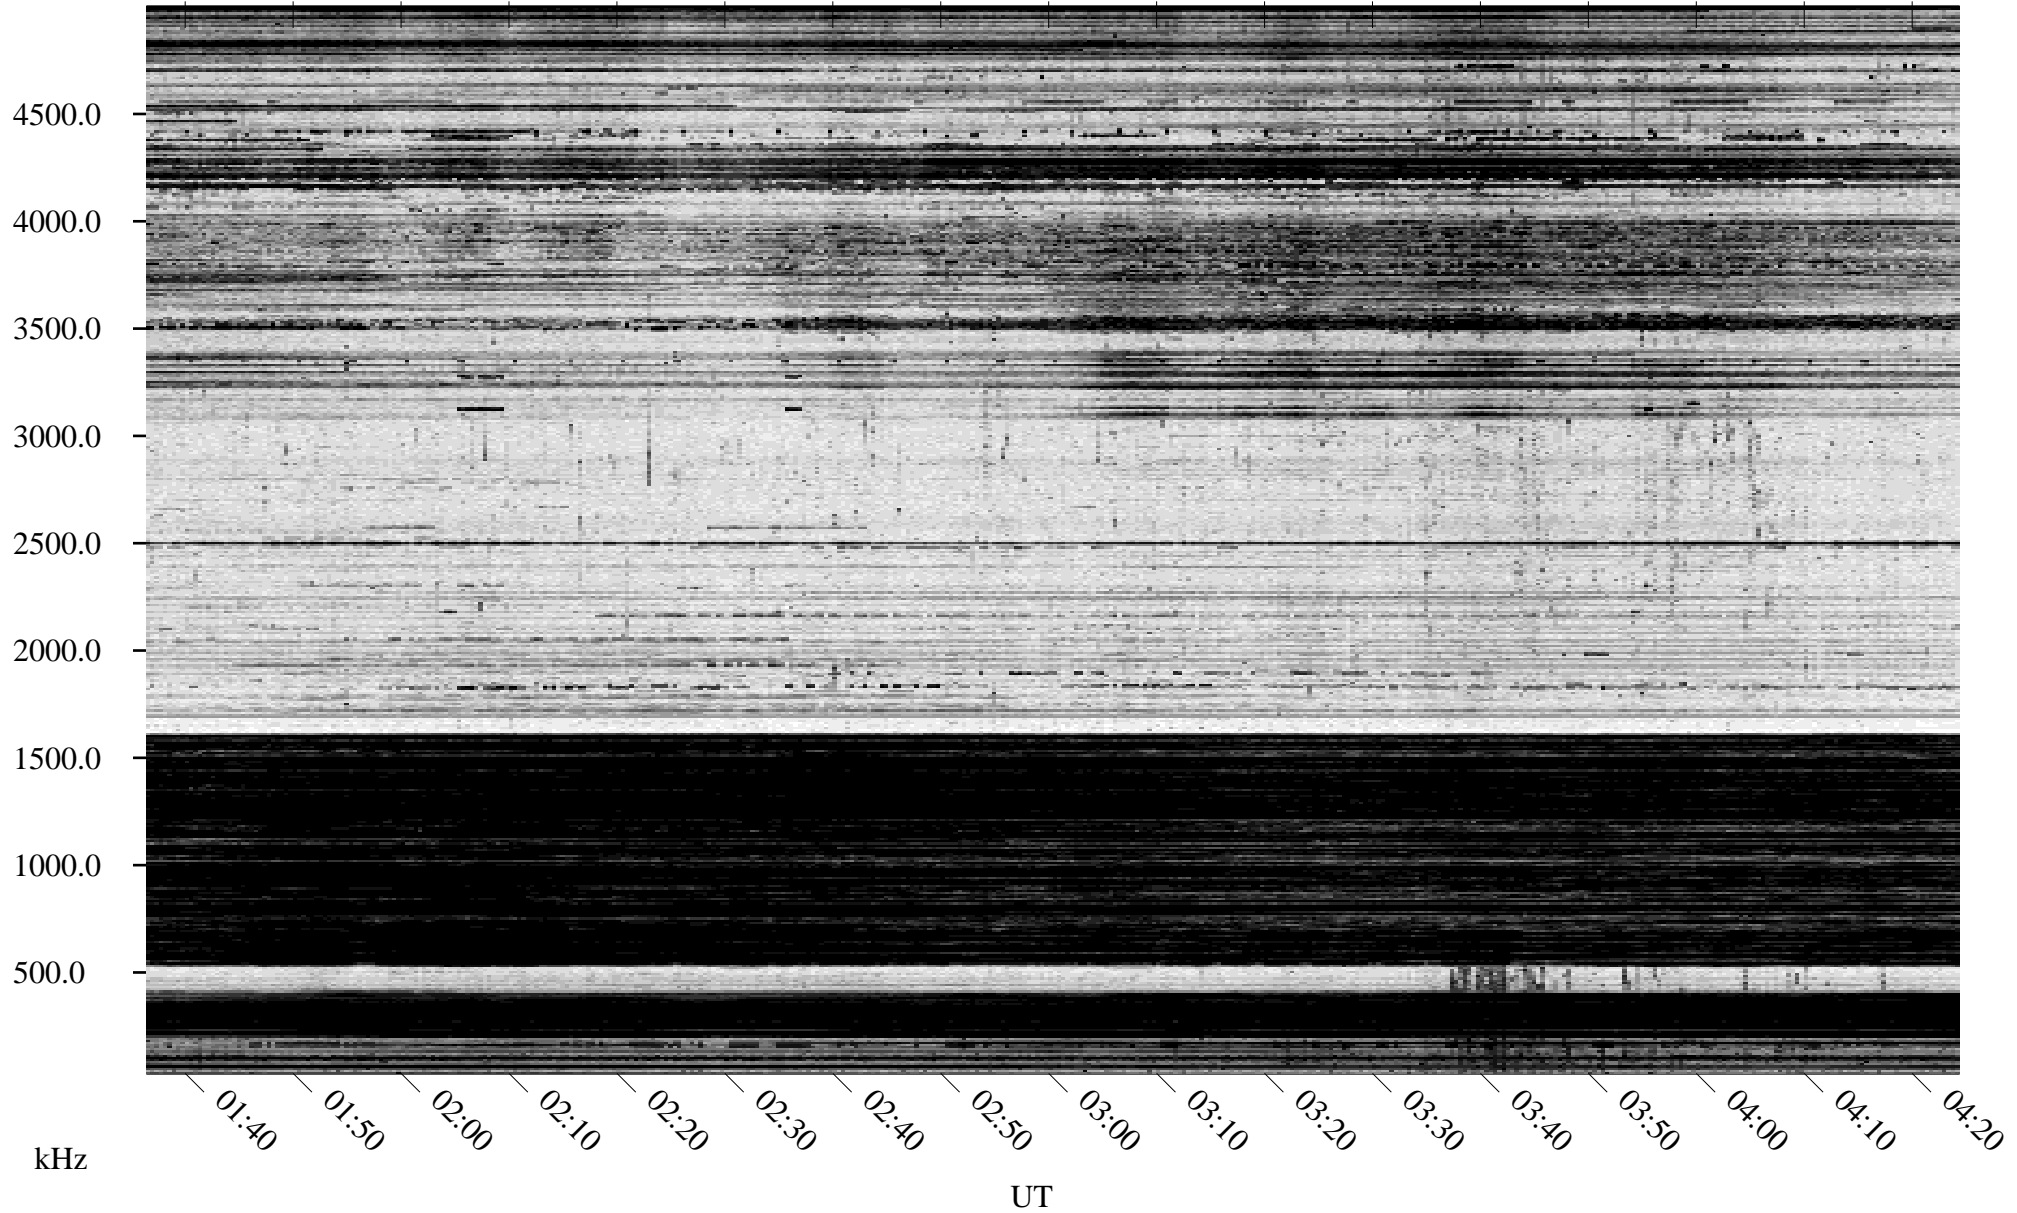

# 02/17/1995 Churchill, Manitoba

Linear Scale    Black = 161    White = 15

ch95048l.r00m max\_12

Page 1

# 02/17/1995 Churchill, Manitoba

Linear Scale    Black = 161    White = 15

ch95048l.r00m max\_12

Page 2

# 02/18/1995 Churchill, Manitoba

Linear Scale    Black = 161    White = 15

ch95048l.r00m max\_12

Page 3

# 02/18/1995 Churchill, Manitoba

Linear Scale    Black = 161    White = 15

ch95048l.r00m max\_12

Page 4