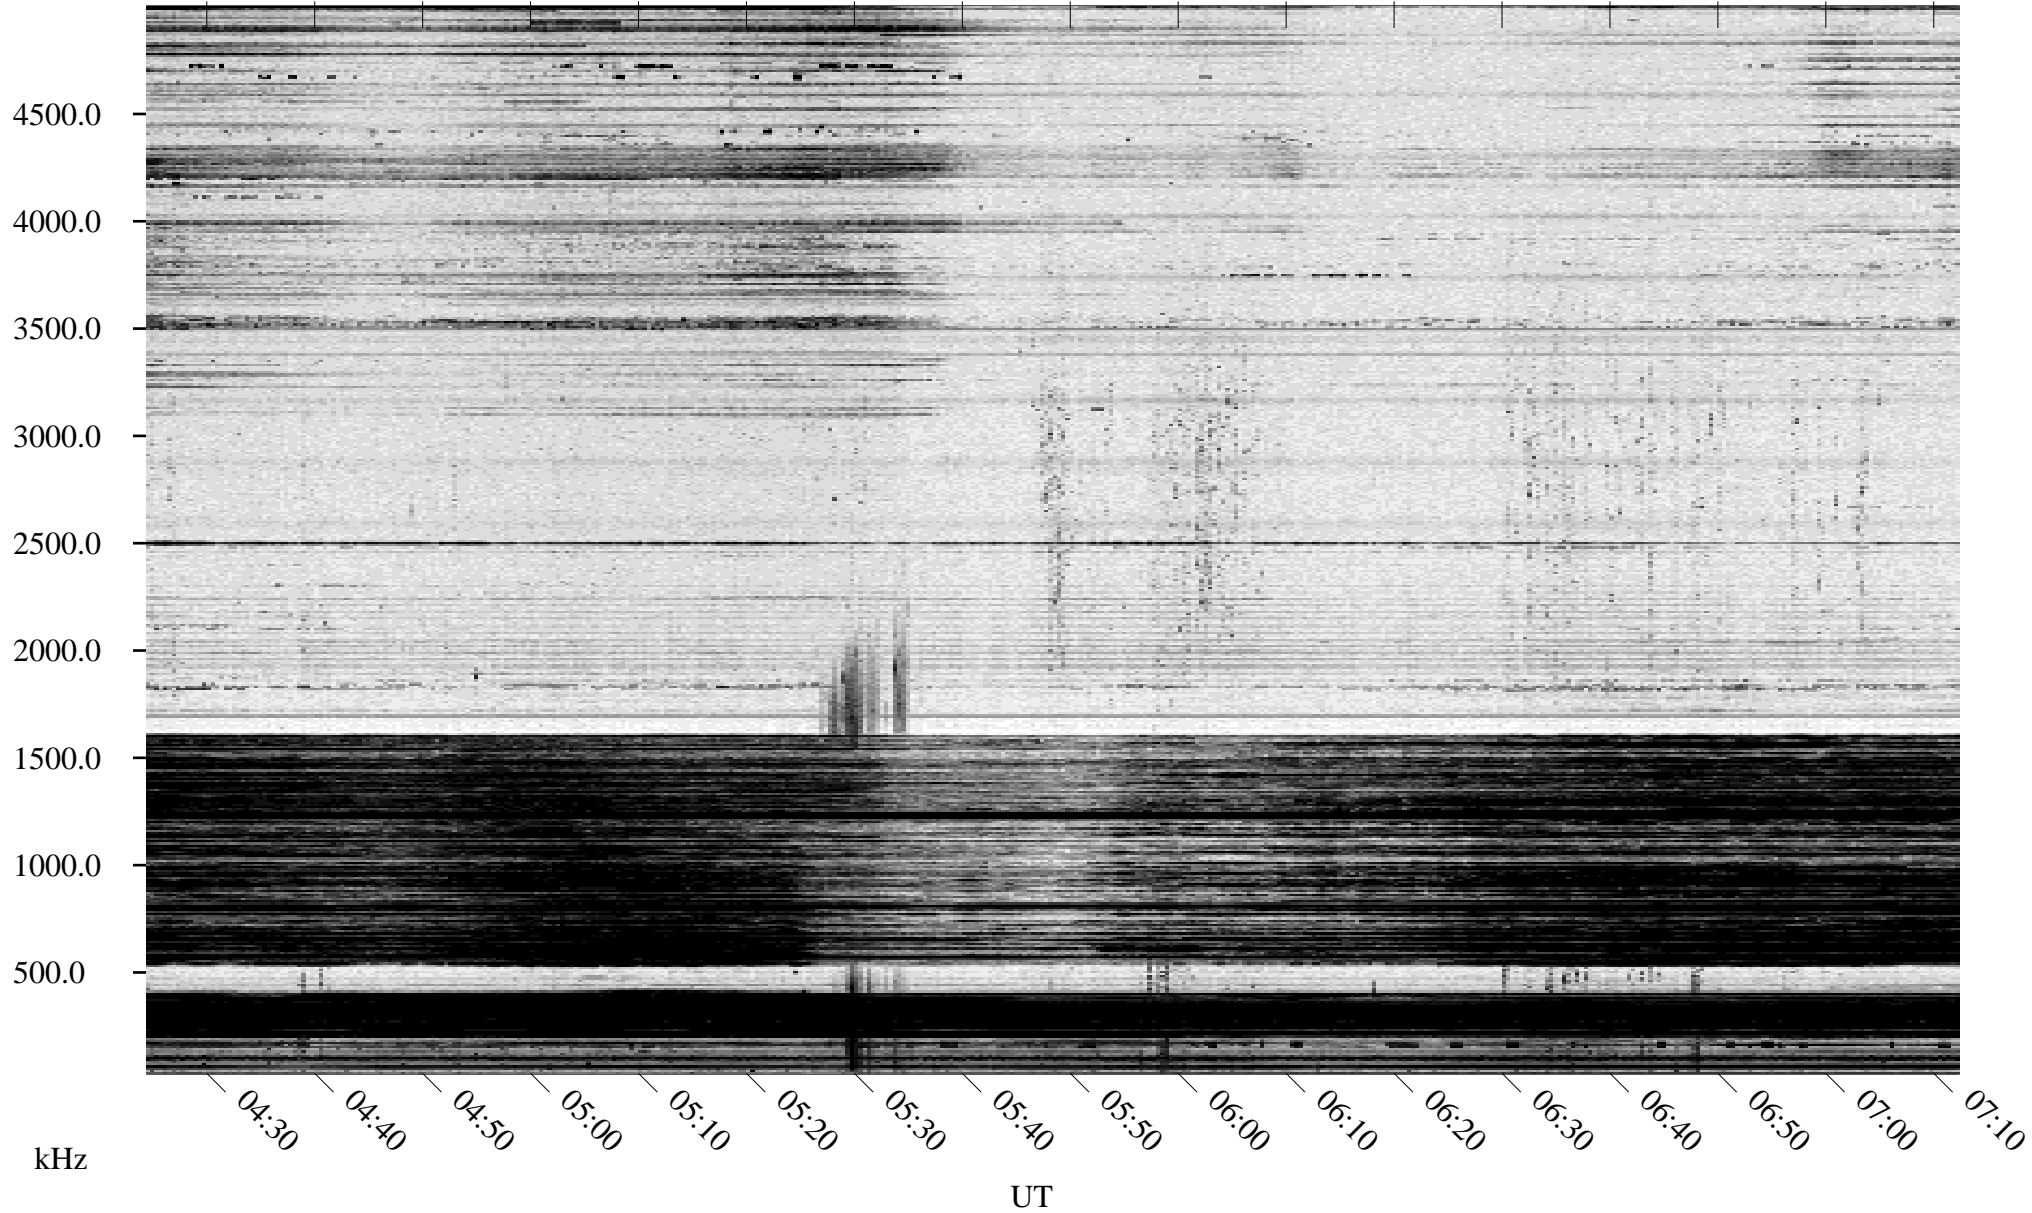

# 02/17/1995 Churchill, Manitoba

Linear Scale    Black = 161    White = 15

ch95048l.r00m max\_12

Page 2

# 02/18/1995 Churchill, Manitoba

Linear Scale    Black = 161    White = 15

ch95048l.r00m max\_12

Page 3

# 02/18/1995 Churchill, Manitoba

Linear Scale    Black = 161    White = 15

ch95048l.r00m max\_12

Page 4

# 02/18/1995 Churchill, Manitoba

Linear Scale    Black = 161    White = 15

ch95048l.r00m max\_12

Page 5