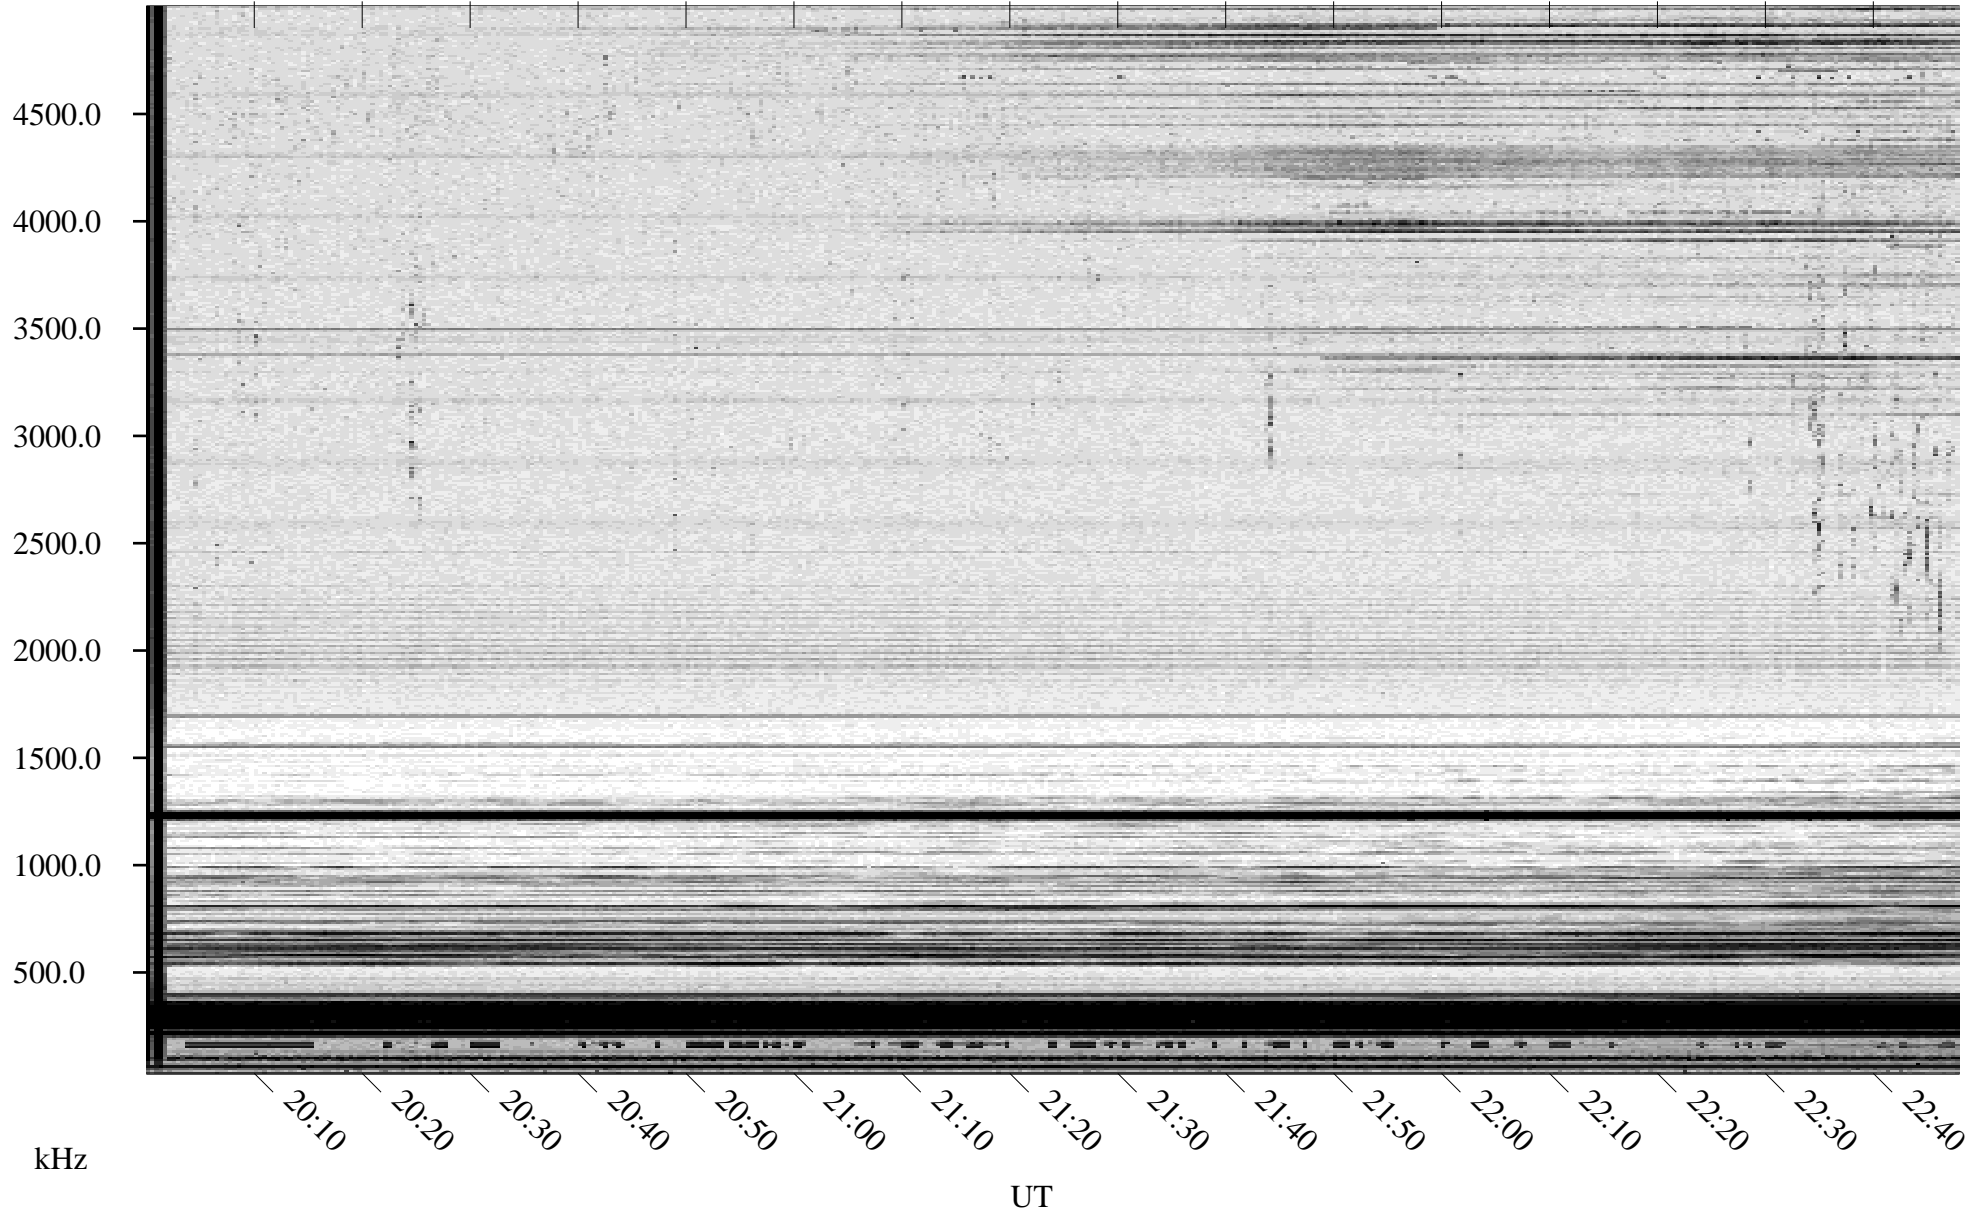

# 02/17/1995 Churchill, Manitoba

Linear Scale    Black = 161    White = 15

ch95048l.r00m max\_12

Page 1

# 02/17/1995 Churchill, Manitoba

Linear Scale    Black = 161    White = 15

ch95048l.r00m max\_12

Page 2

# 02/18/1995 Churchill, Manitoba

Linear Scale    Black = 161    White = 15

ch95048l.r00m max\_12

Page 3

# 02/18/1995 Churchill, Manitoba

Linear Scale    Black = 161    White = 15

ch95048l.r00m max\_12

Page 4