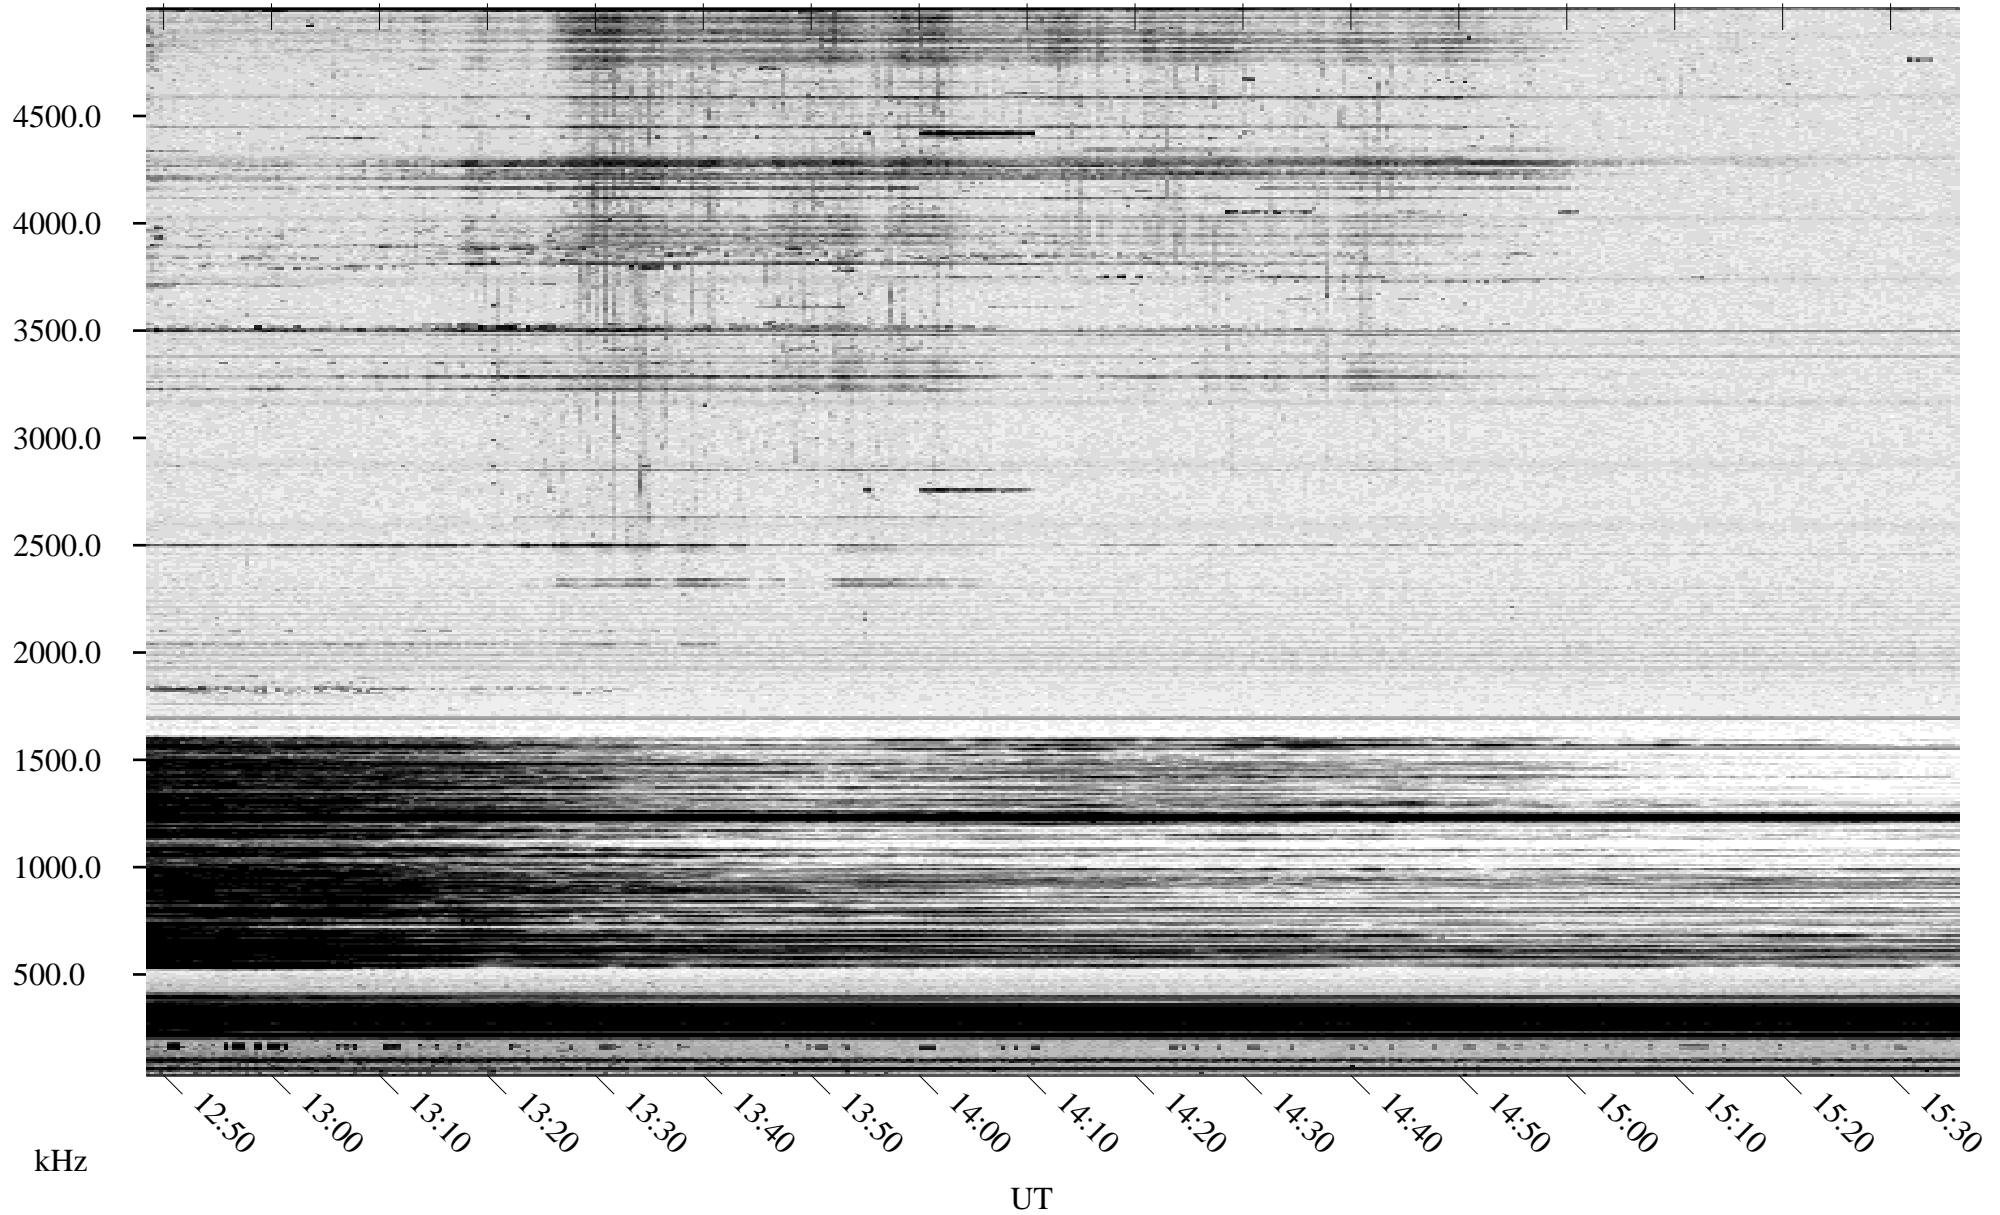

# 02/18/1995 Churchill, Manitoba

Linear Scale    Black = 161    White = 15

ch95048l.r00m max\_12

Page 5

# 02/18/1995 Churchill, Manitoba

Linear Scale    Black = 161    White = 15

ch95048l.r00m max\_12

Page 6

# 02/18/1995 Churchill, Manitoba

Linear Scale Black = 161 White = 15

ch95048l.r00m max\_12

Page 7