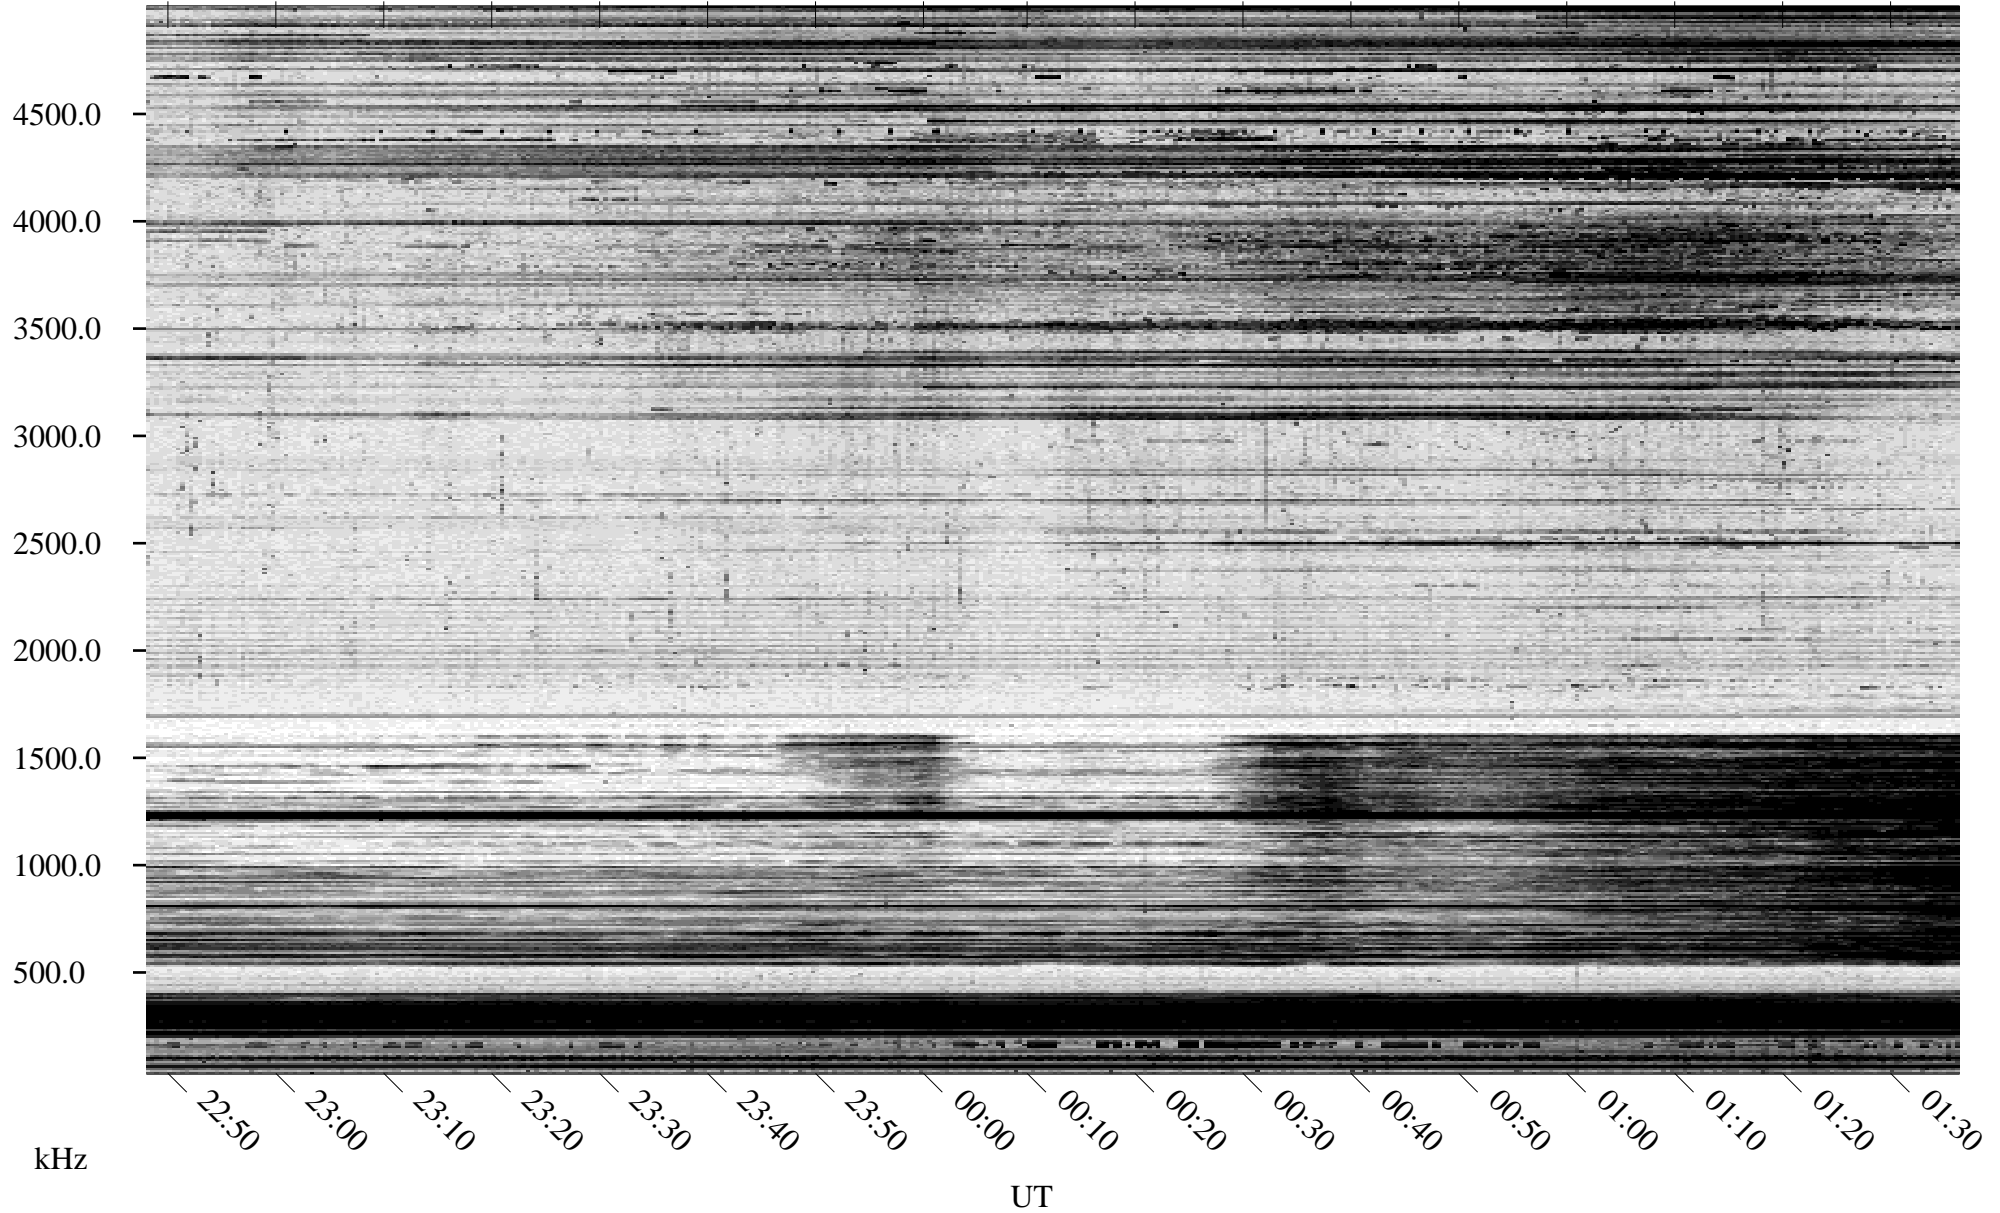

# 02/17/1995 Churchill, Manitoba

Linear Scale    Black = 161    White = 15

ch95048l.r00m max\_12

Page 1

# 02/17/1995 Churchill, Manitoba

Linear Scale    Black = 161    White = 15

ch95048l.r00m max\_12

Page 2

# 02/18/1995 Churchill, Manitoba

Linear Scale    Black = 161    White = 15

ch95048l.r00m max\_12

Page 3

# 02/18/1995 Churchill, Manitoba

Linear Scale    Black = 161    White = 15

ch95048l.r00m max\_12

Page 4