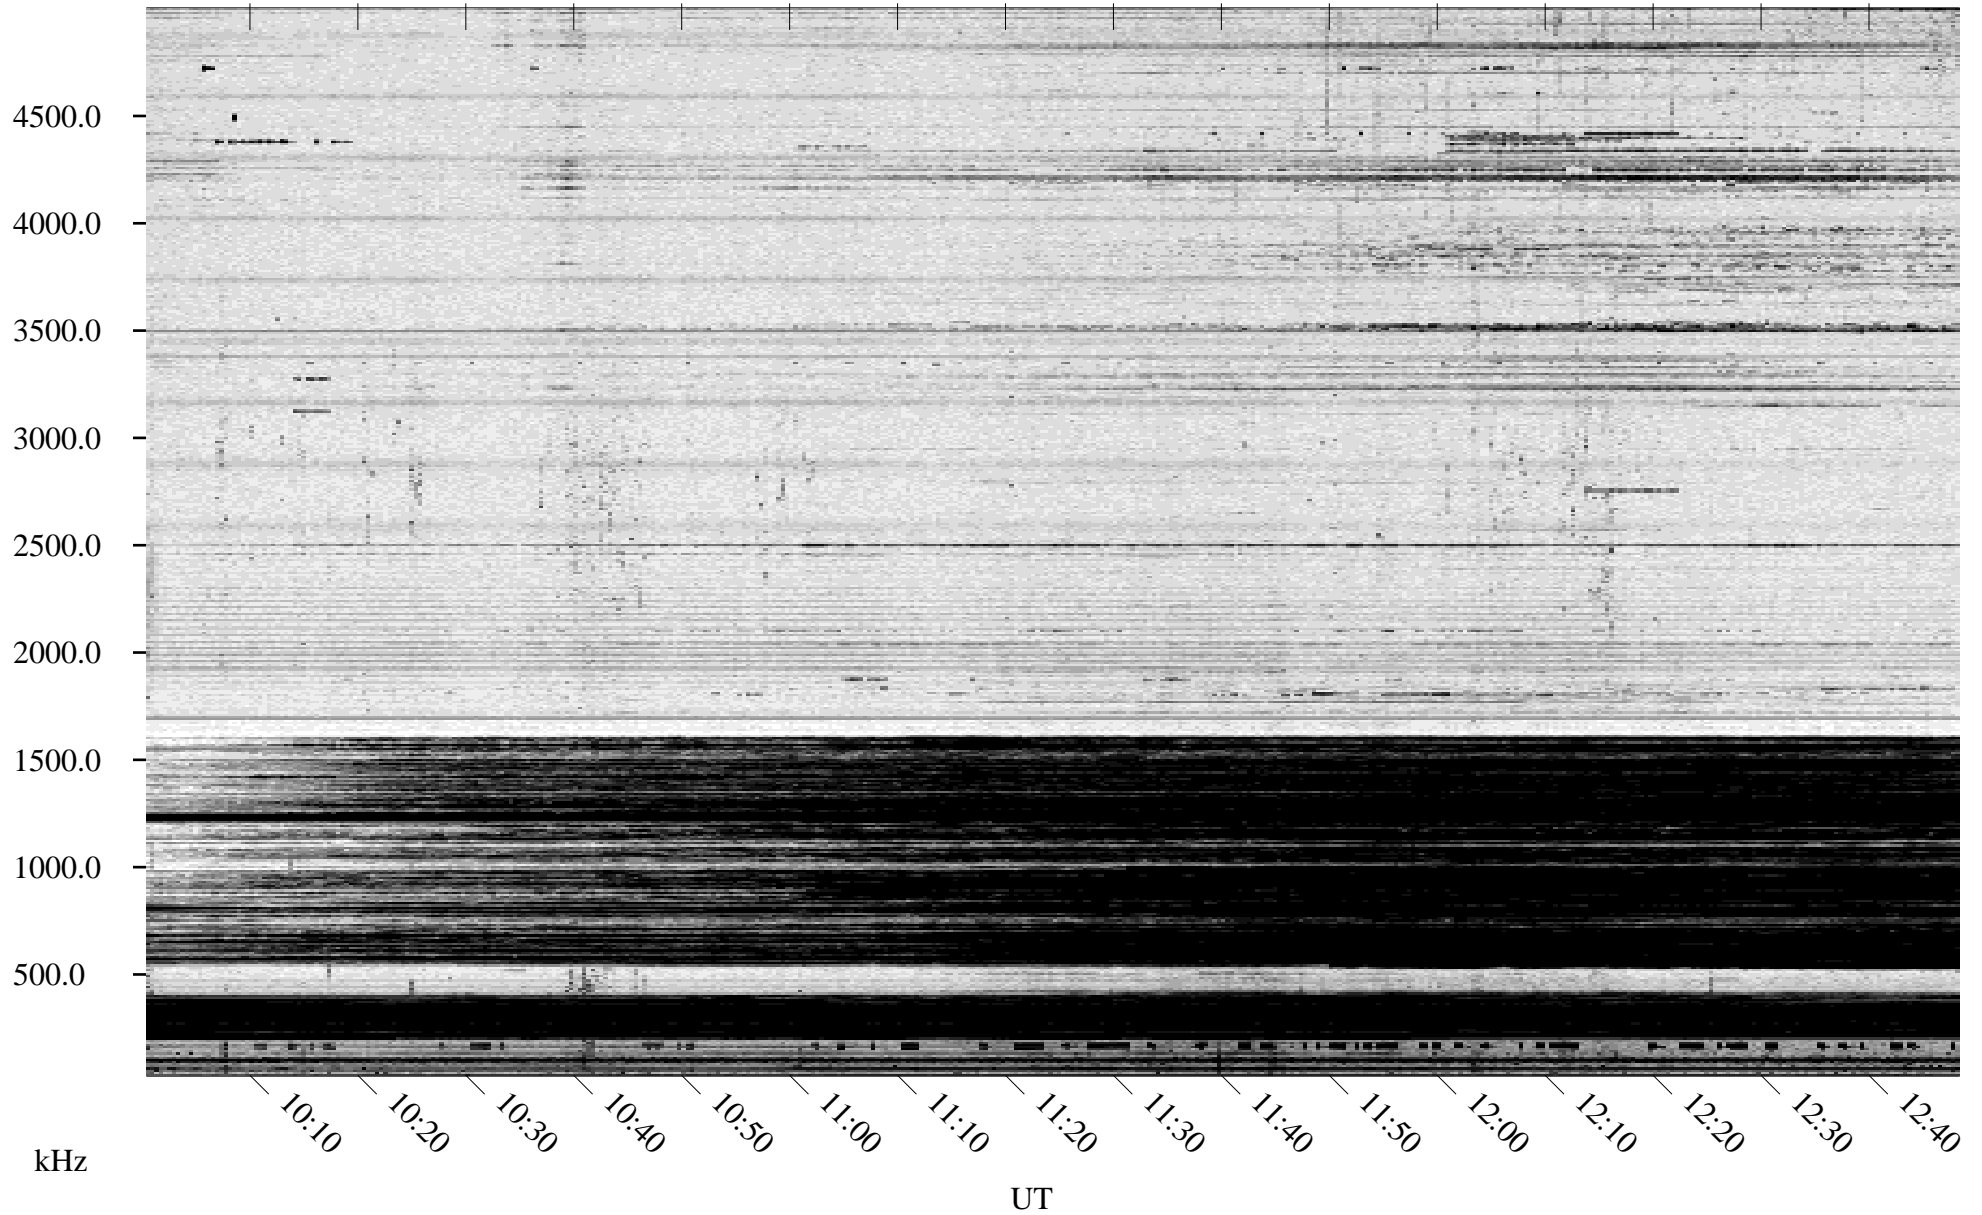

# 02/18/1995 Churchill, Manitoba

Linear Scale    Black = 161    White = 15

ch95048l.r00m max\_12

Page 4

# 02/18/1995 Churchill, Manitoba

Linear Scale    Black = 161    White = 15

ch95048l.r00m max\_12

Page 5

# 02/18/1995 Churchill, Manitoba

Linear Scale    Black = 161    White = 15

ch95048l.r00m max\_12

Page 6

# 02/18/1995 Churchill, Manitoba

Linear Scale Black = 161 White = 15

ch95048l.r00m max\_12

Page 7