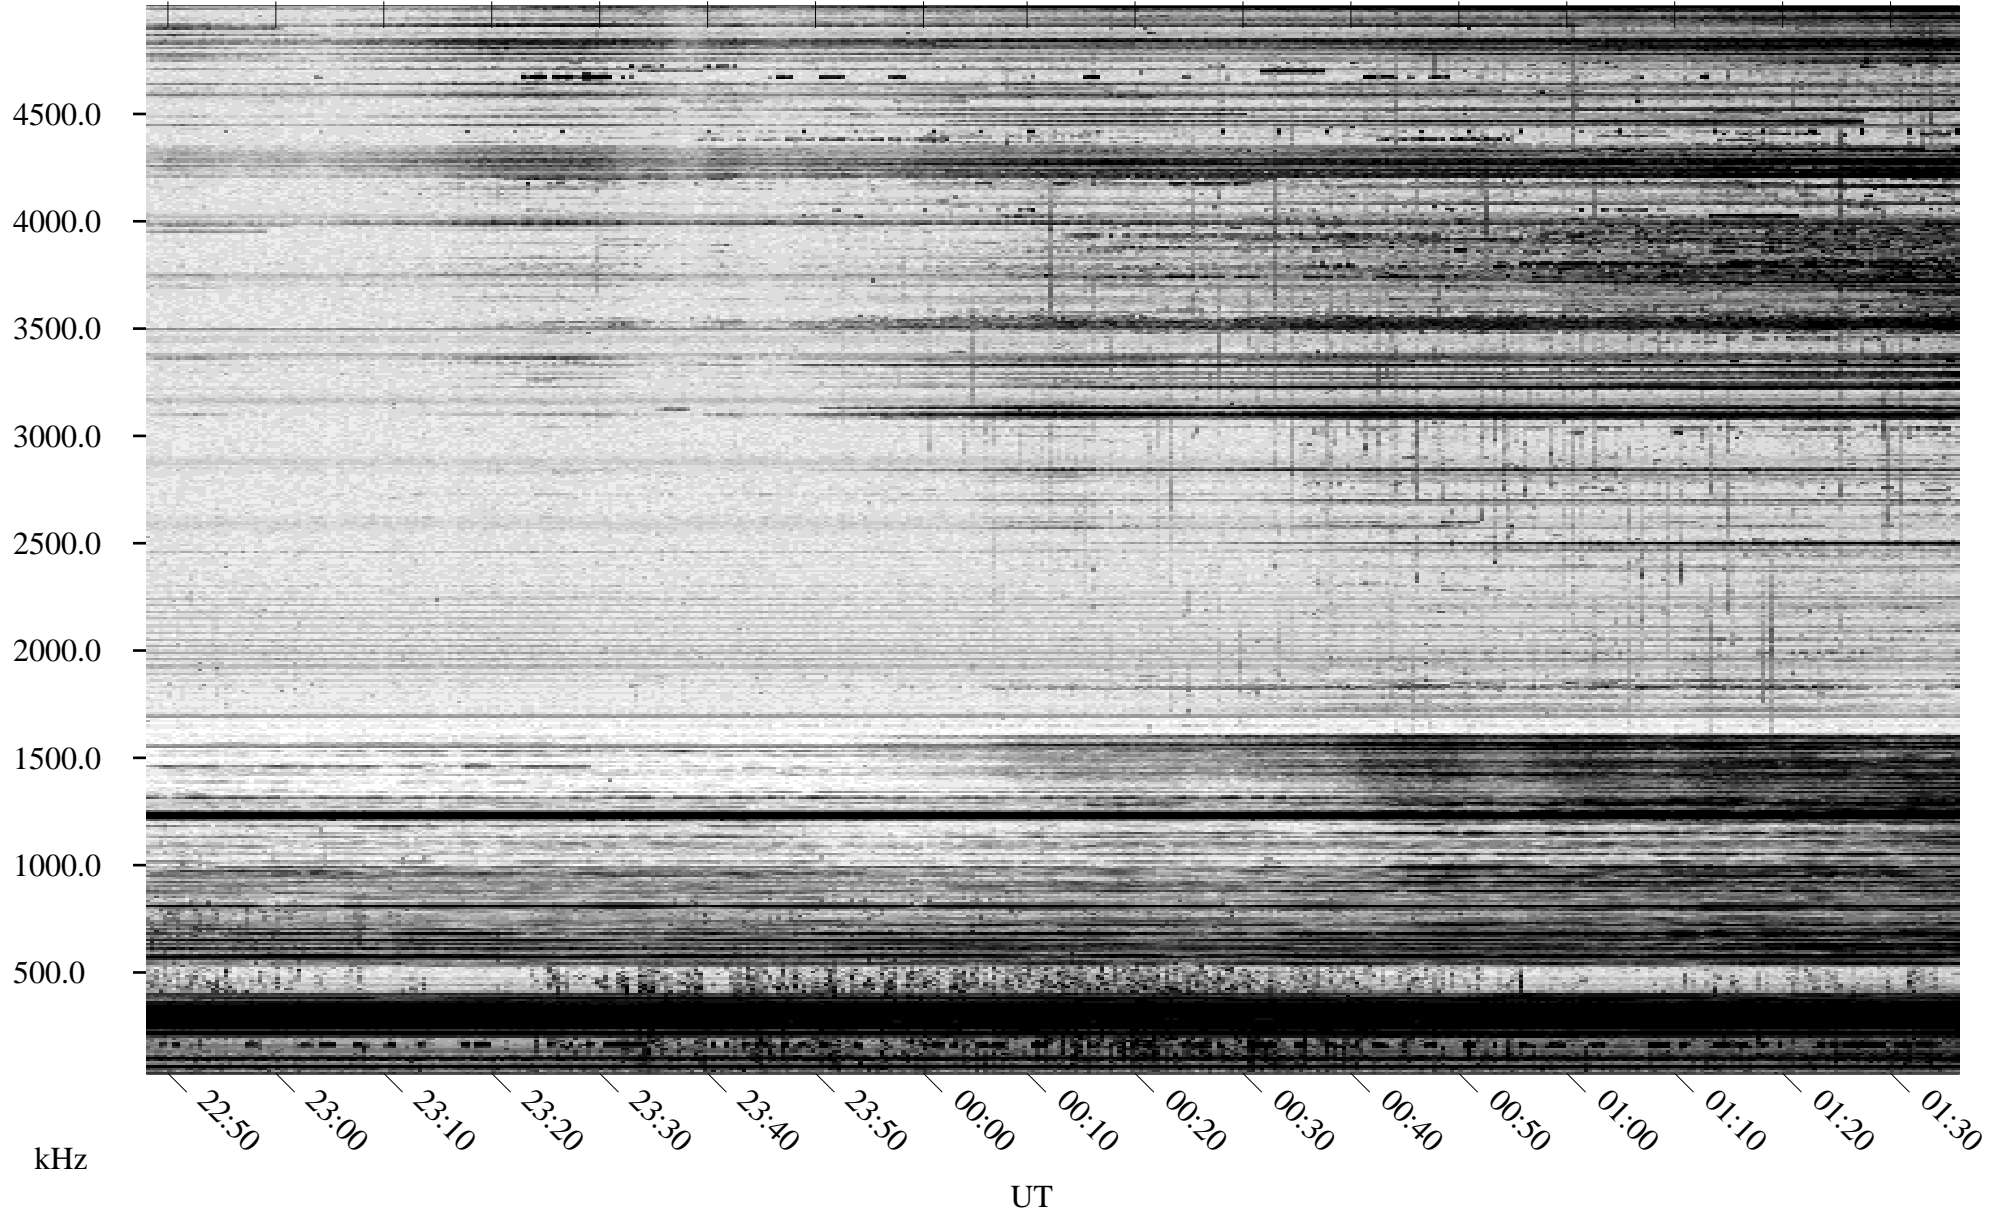

# 02/18/1995 Churchill, Manitoba

Linear Scale    Black = 161    White = 15

ch95049l.r00m max\_12

Page 1

# 02/18/1995 Churchill, Manitoba

Linear Scale    Black = 161    White = 15

ch95049l.r00m max\_12

Page 2

# 02/19/1995 Churchill, Manitoba

Linear Scale    Black = 161    White = 15

ch95049l.r00m max\_12

Page 3

# 02/19/1995 Churchill, Manitoba

Linear Scale    Black = 161    White = 15

ch95049l.r00m max\_12

Page 4