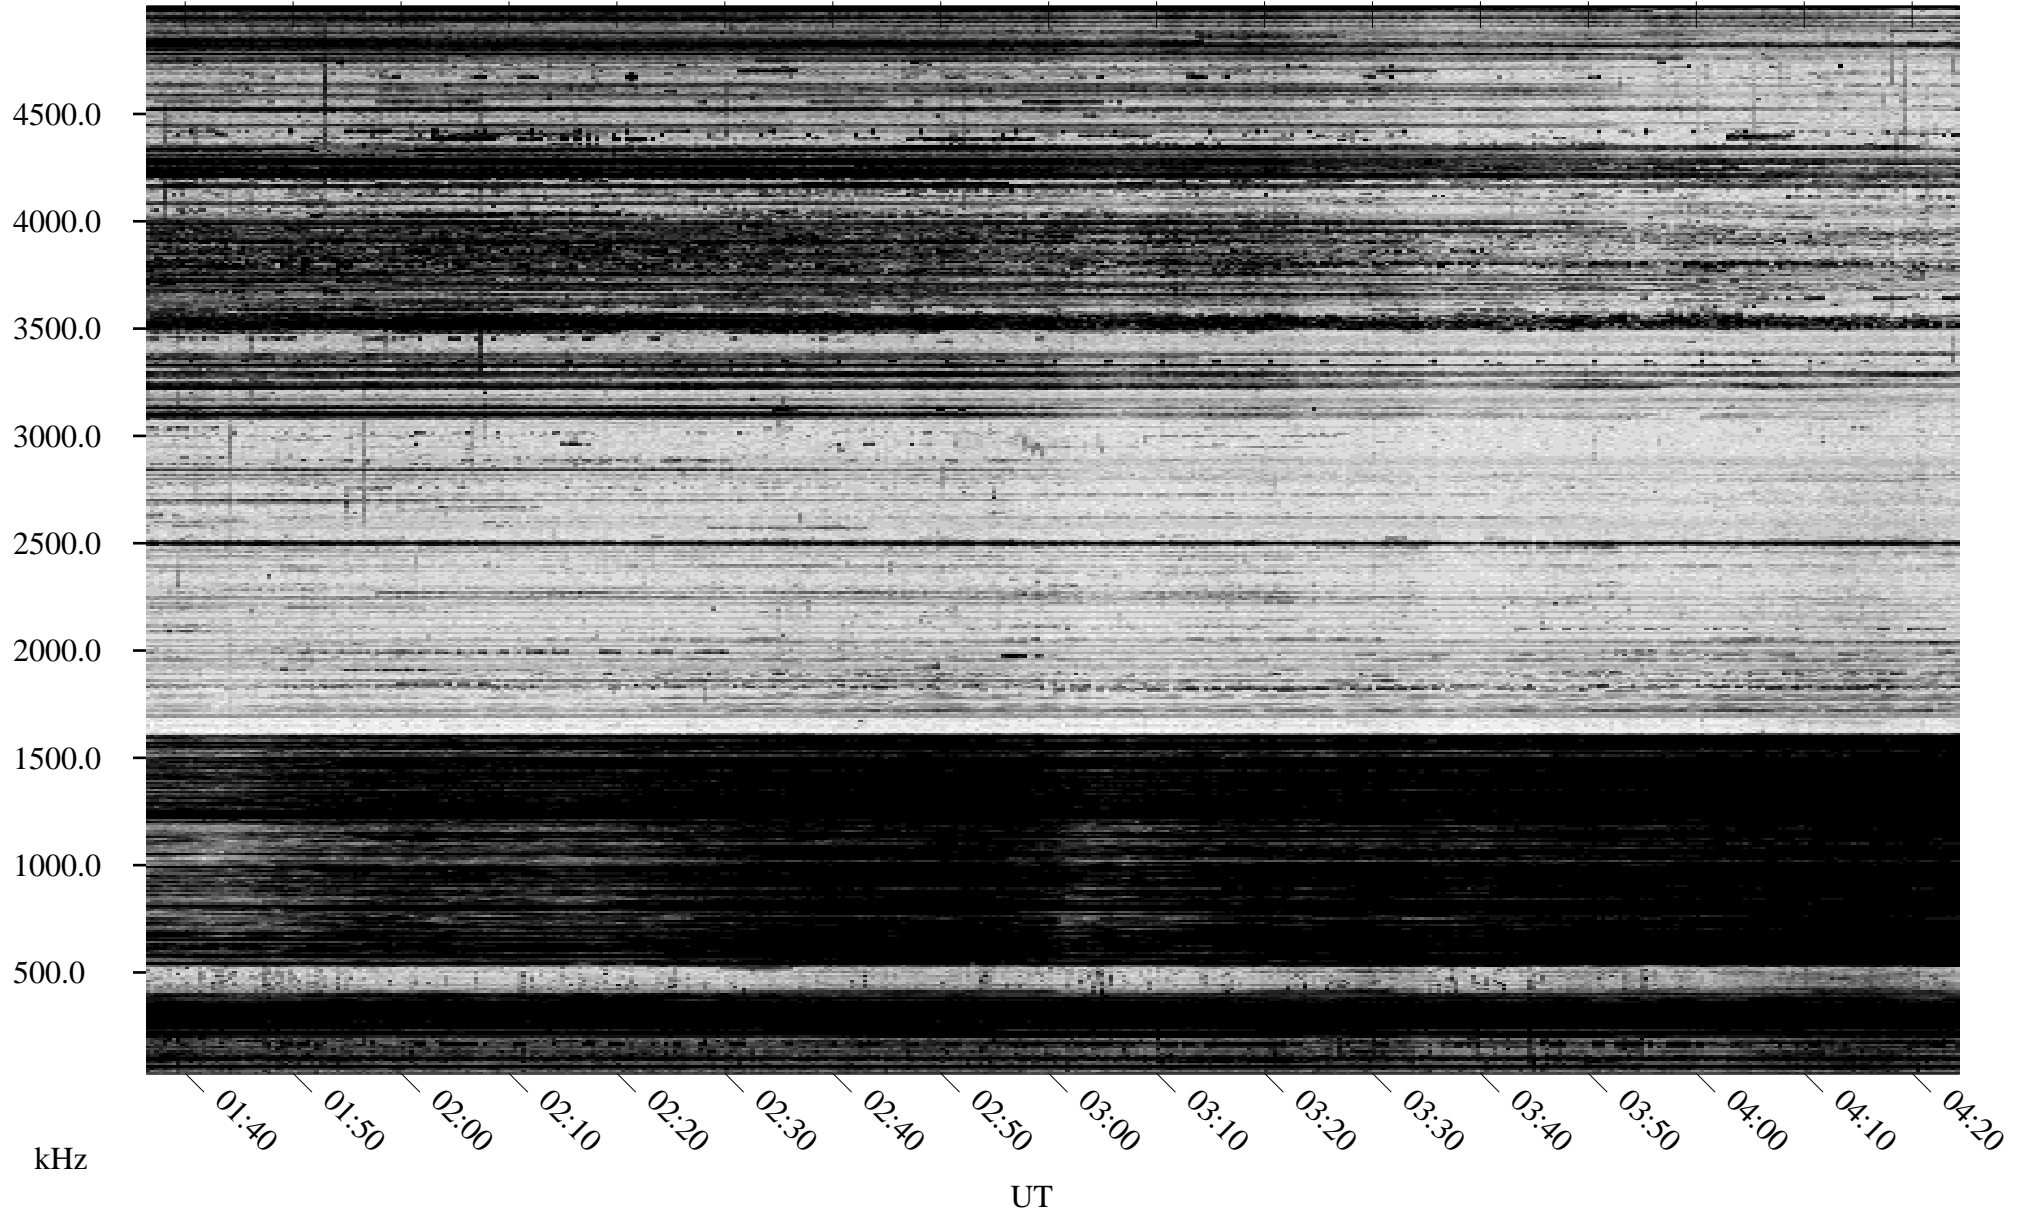

# 02/18/1995 Churchill, Manitoba

Linear Scale    Black = 161    White = 15

ch95049l.r00m max\_12

Page 1

# 02/18/1995 Churchill, Manitoba

Linear Scale    Black = 161    White = 15

ch95049l.r00m max\_12

Page 2

# 02/19/1995 Churchill, Manitoba

Linear Scale    Black = 161    White = 15

ch95049l.r00m max\_12

Page 3

# 02/19/1995 Churchill, Manitoba

Linear Scale    Black = 161    White = 15

ch95049l.r00m max\_12

Page 4