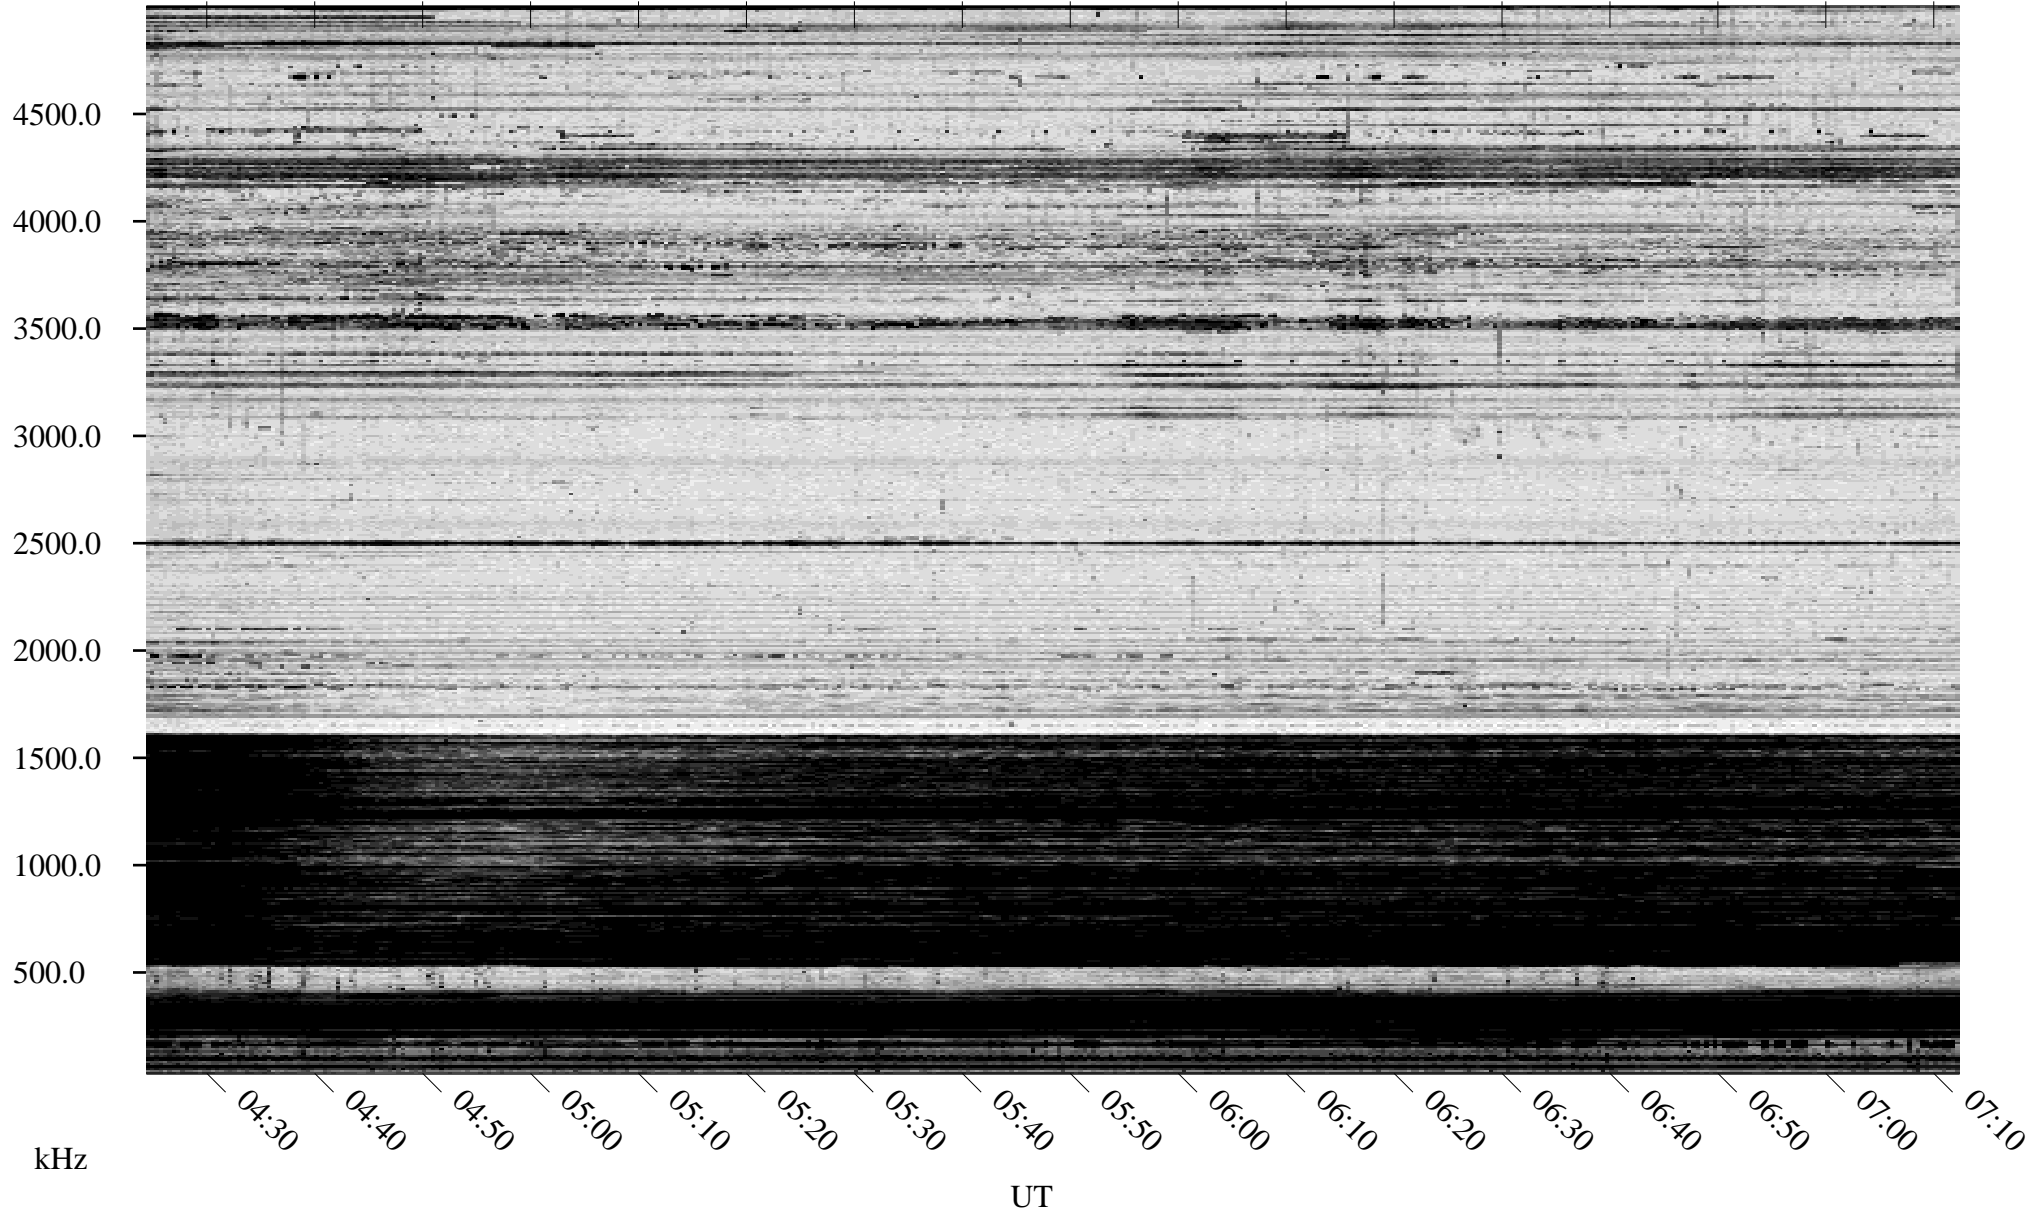

# 02/18/1995 Churchill, Manitoba

Linear Scale    Black = 161    White = 15

ch95049l.r00m max\_12

Page 2

# 02/19/1995 Churchill, Manitoba

Linear Scale    Black = 161    White = 15

ch95049l.r00m max\_12

Page 3

# 02/19/1995 Churchill, Manitoba

Linear Scale    Black = 161    White = 15

ch95049l.r00m max\_12

Page 4

# 02/19/1995 Churchill, Manitoba

Linear Scale    Black = 161    White = 15

ch95049l.r00m max\_12

Page 5