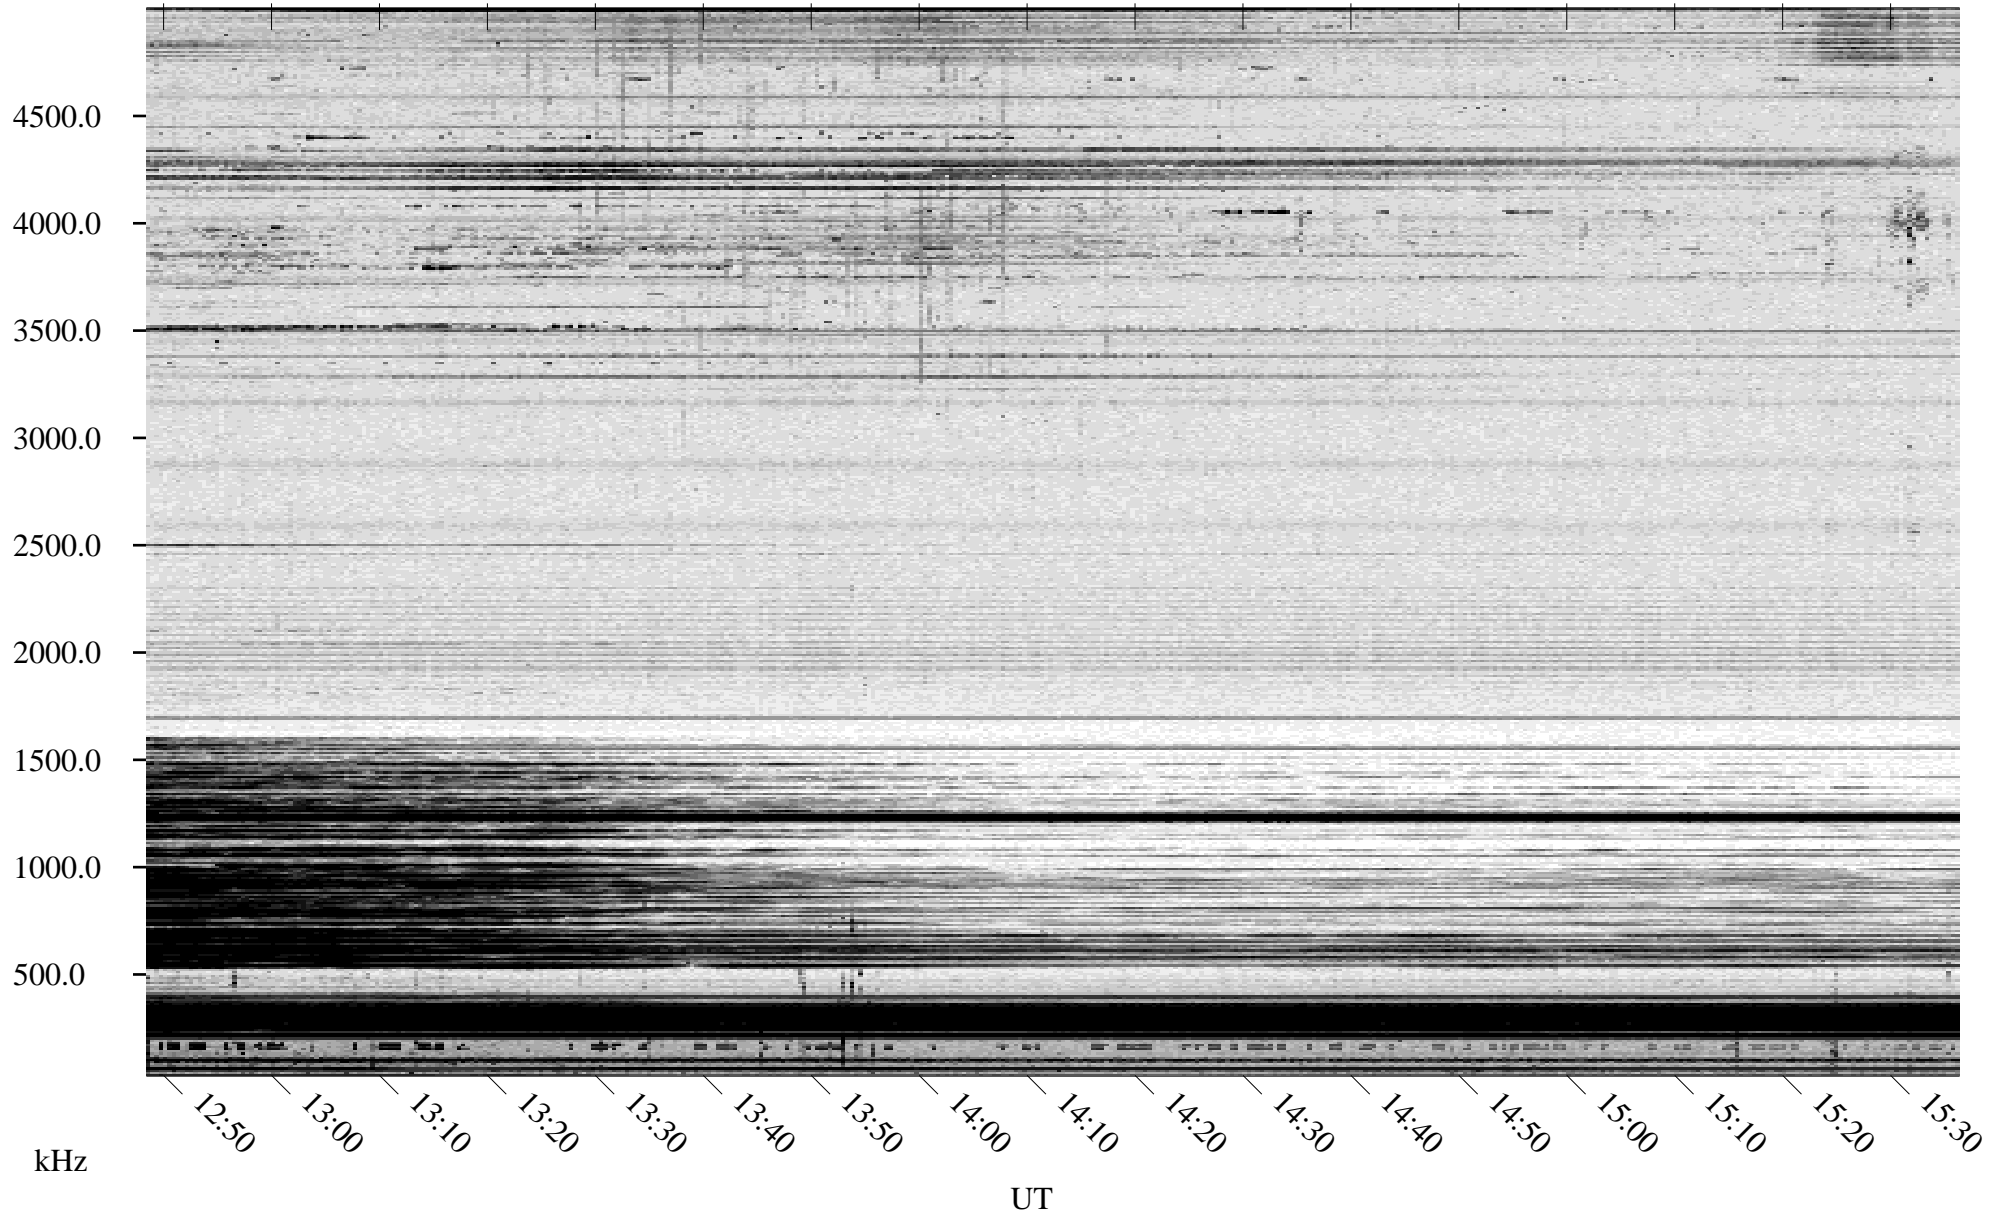

# 02/19/1995 Churchill, Manitoba

Linear Scale    Black = 161    White = 15

ch95049l.r00m max\_12

Page 5

# 02/19/1995 Churchill, Manitoba

Linear Scale    Black = 161    White = 15

ch95049l.r00m max\_12

Page 6

# 02/19/1995 Churchill, Manitoba

Linear Scale    Black = 161    White = 15

ch95049l.r00m max\_12

Page 7