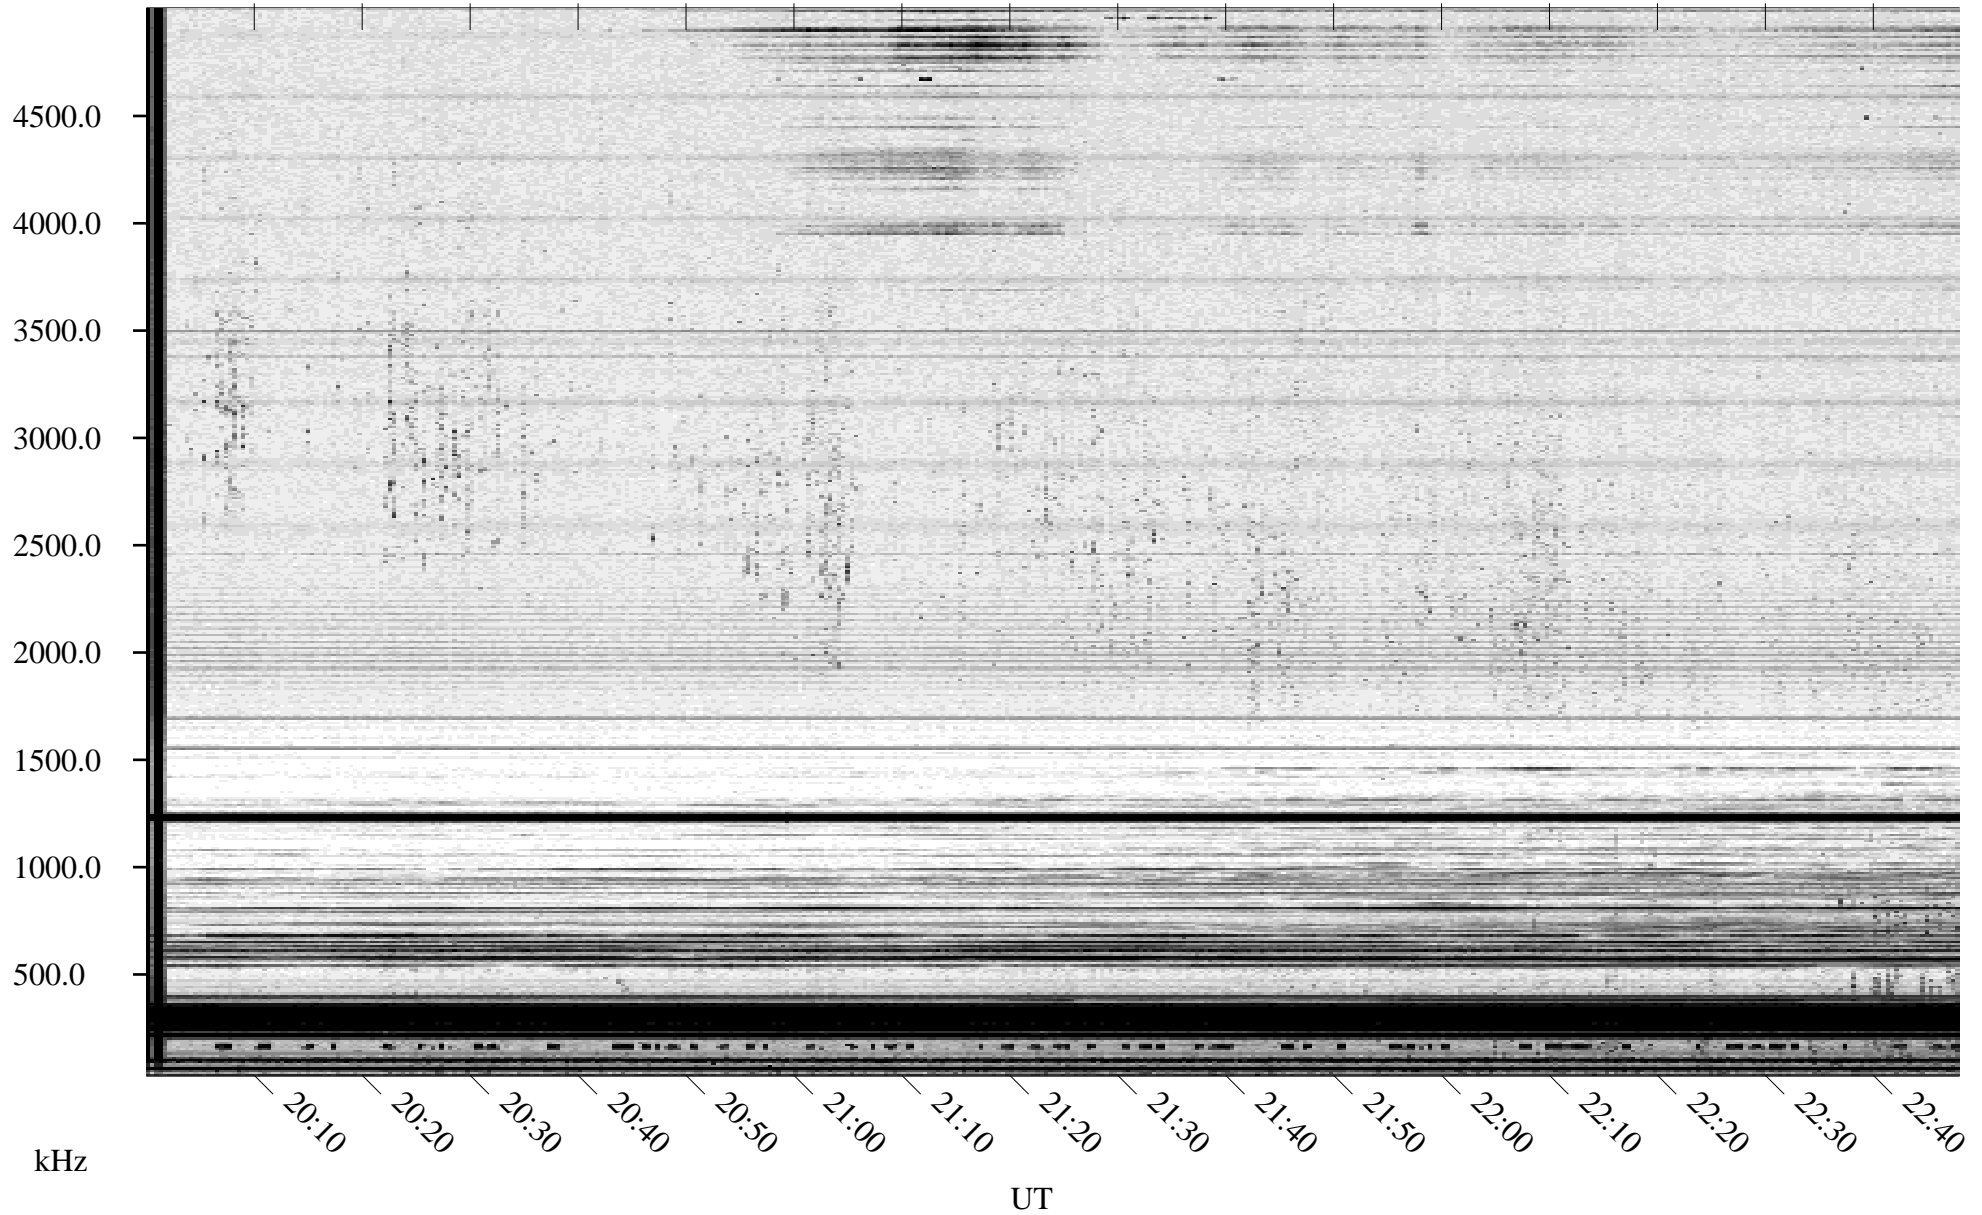

# 02/18/1995 Churchill, Manitoba

Linear Scale    Black = 161    White = 15

ch95049l.r00m max\_12

Page 1

# 02/18/1995 Churchill, Manitoba

Linear Scale    Black = 161    White = 15

ch95049l.r00m max\_12

Page 2

# 02/19/1995 Churchill, Manitoba

Linear Scale    Black = 161    White = 15

ch95049l.r00m max\_12

Page 3

# 02/19/1995 Churchill, Manitoba

Linear Scale    Black = 161    White = 15

ch95049l.r00m max\_12

Page 4