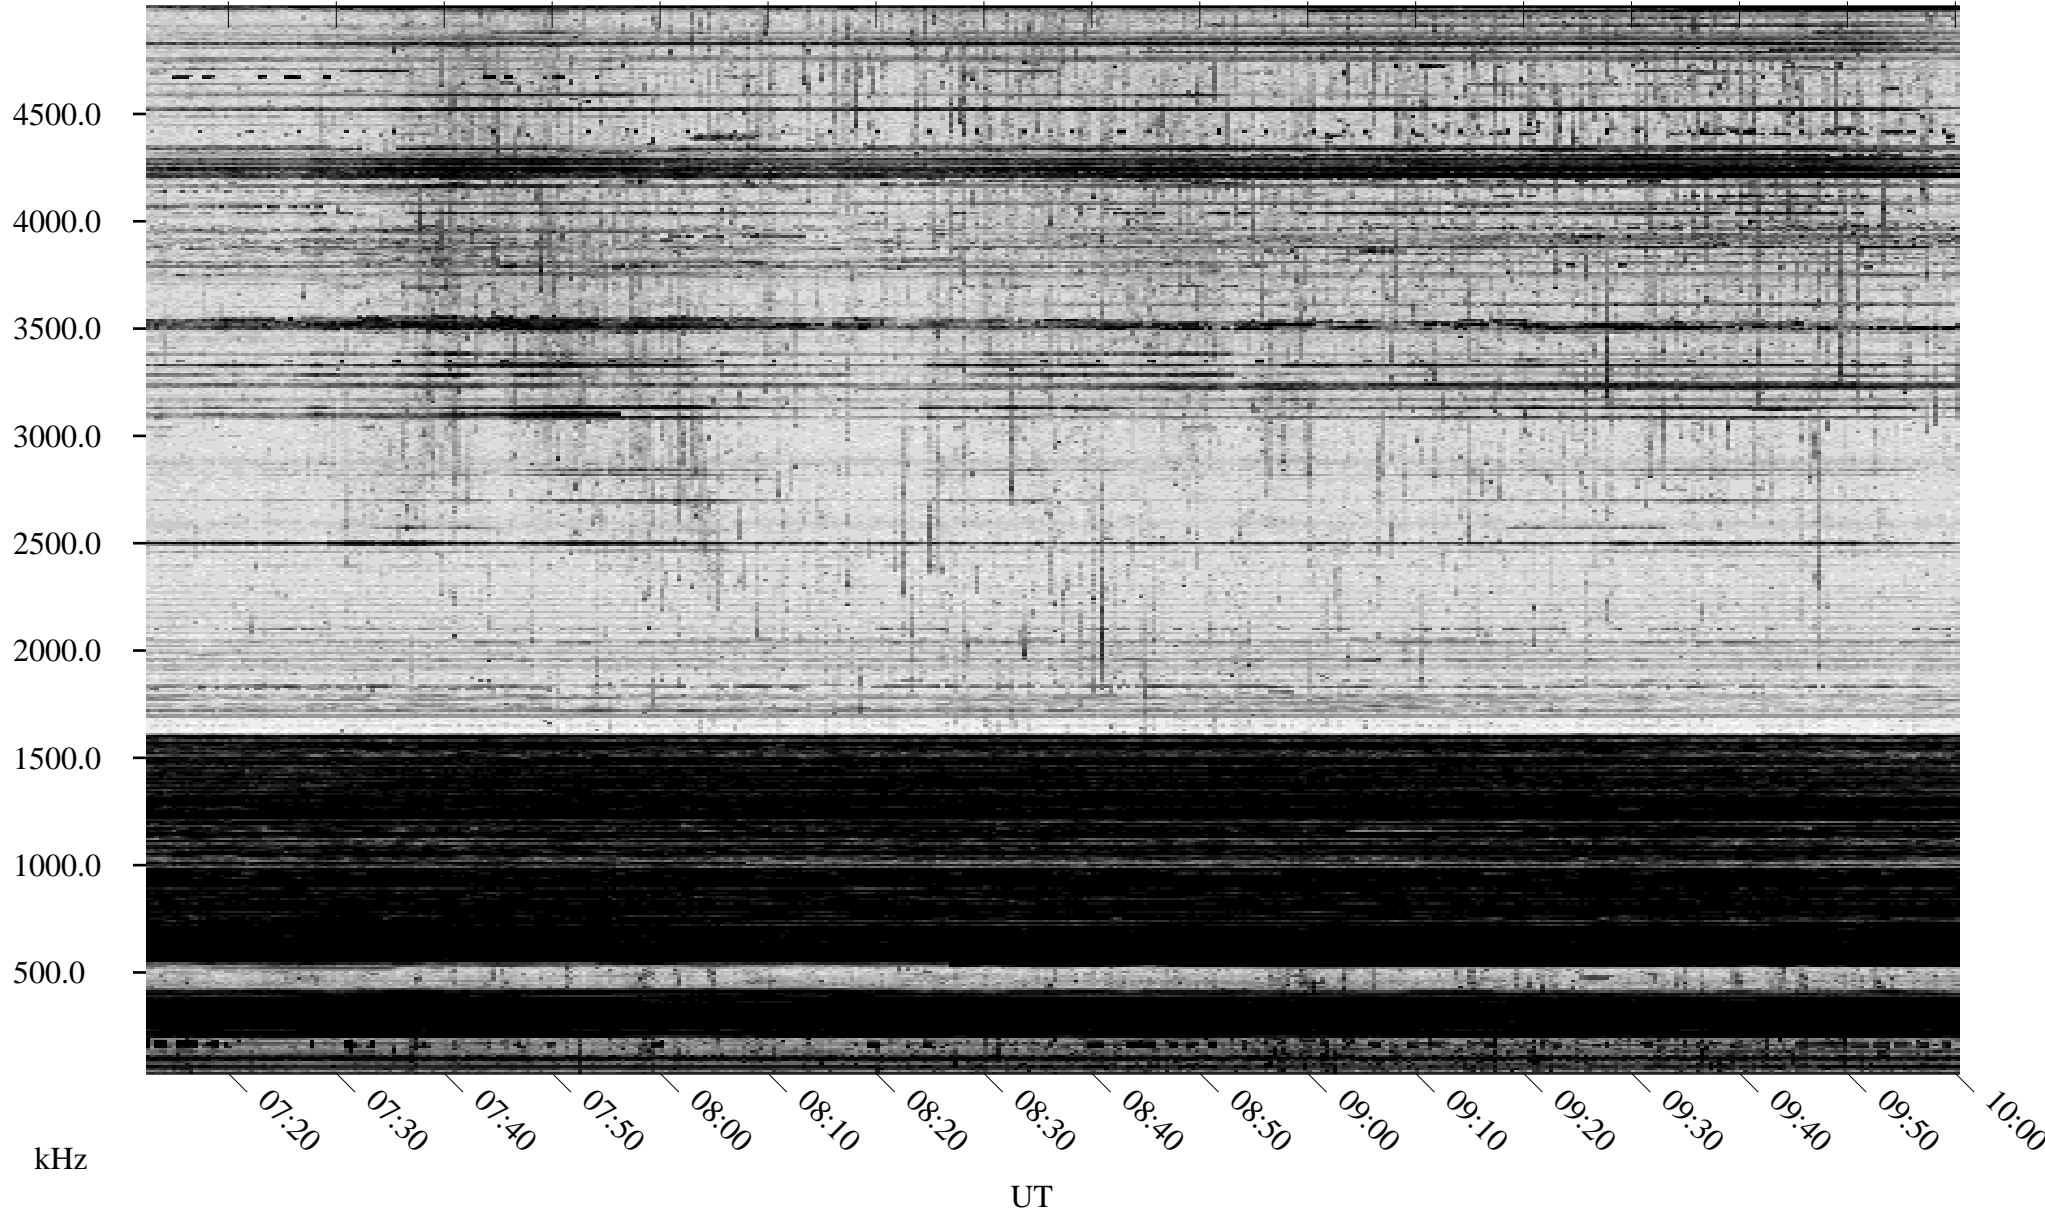

# 02/19/1995 Churchill, Manitoba

Linear Scale    Black = 161    White = 15

ch95049l.r00m max\_12

Page 3

# 02/19/1995 Churchill, Manitoba

Linear Scale    Black = 161    White = 15

ch95049l.r00m max\_12

Page 4

# 02/19/1995 Churchill, Manitoba

Linear Scale    Black = 161    White = 15

ch95049l.r00m max\_12

Page 5

# 02/19/1995 Churchill, Manitoba

Linear Scale    Black = 161    White = 15

ch95049l.r00m max\_12

Page 6