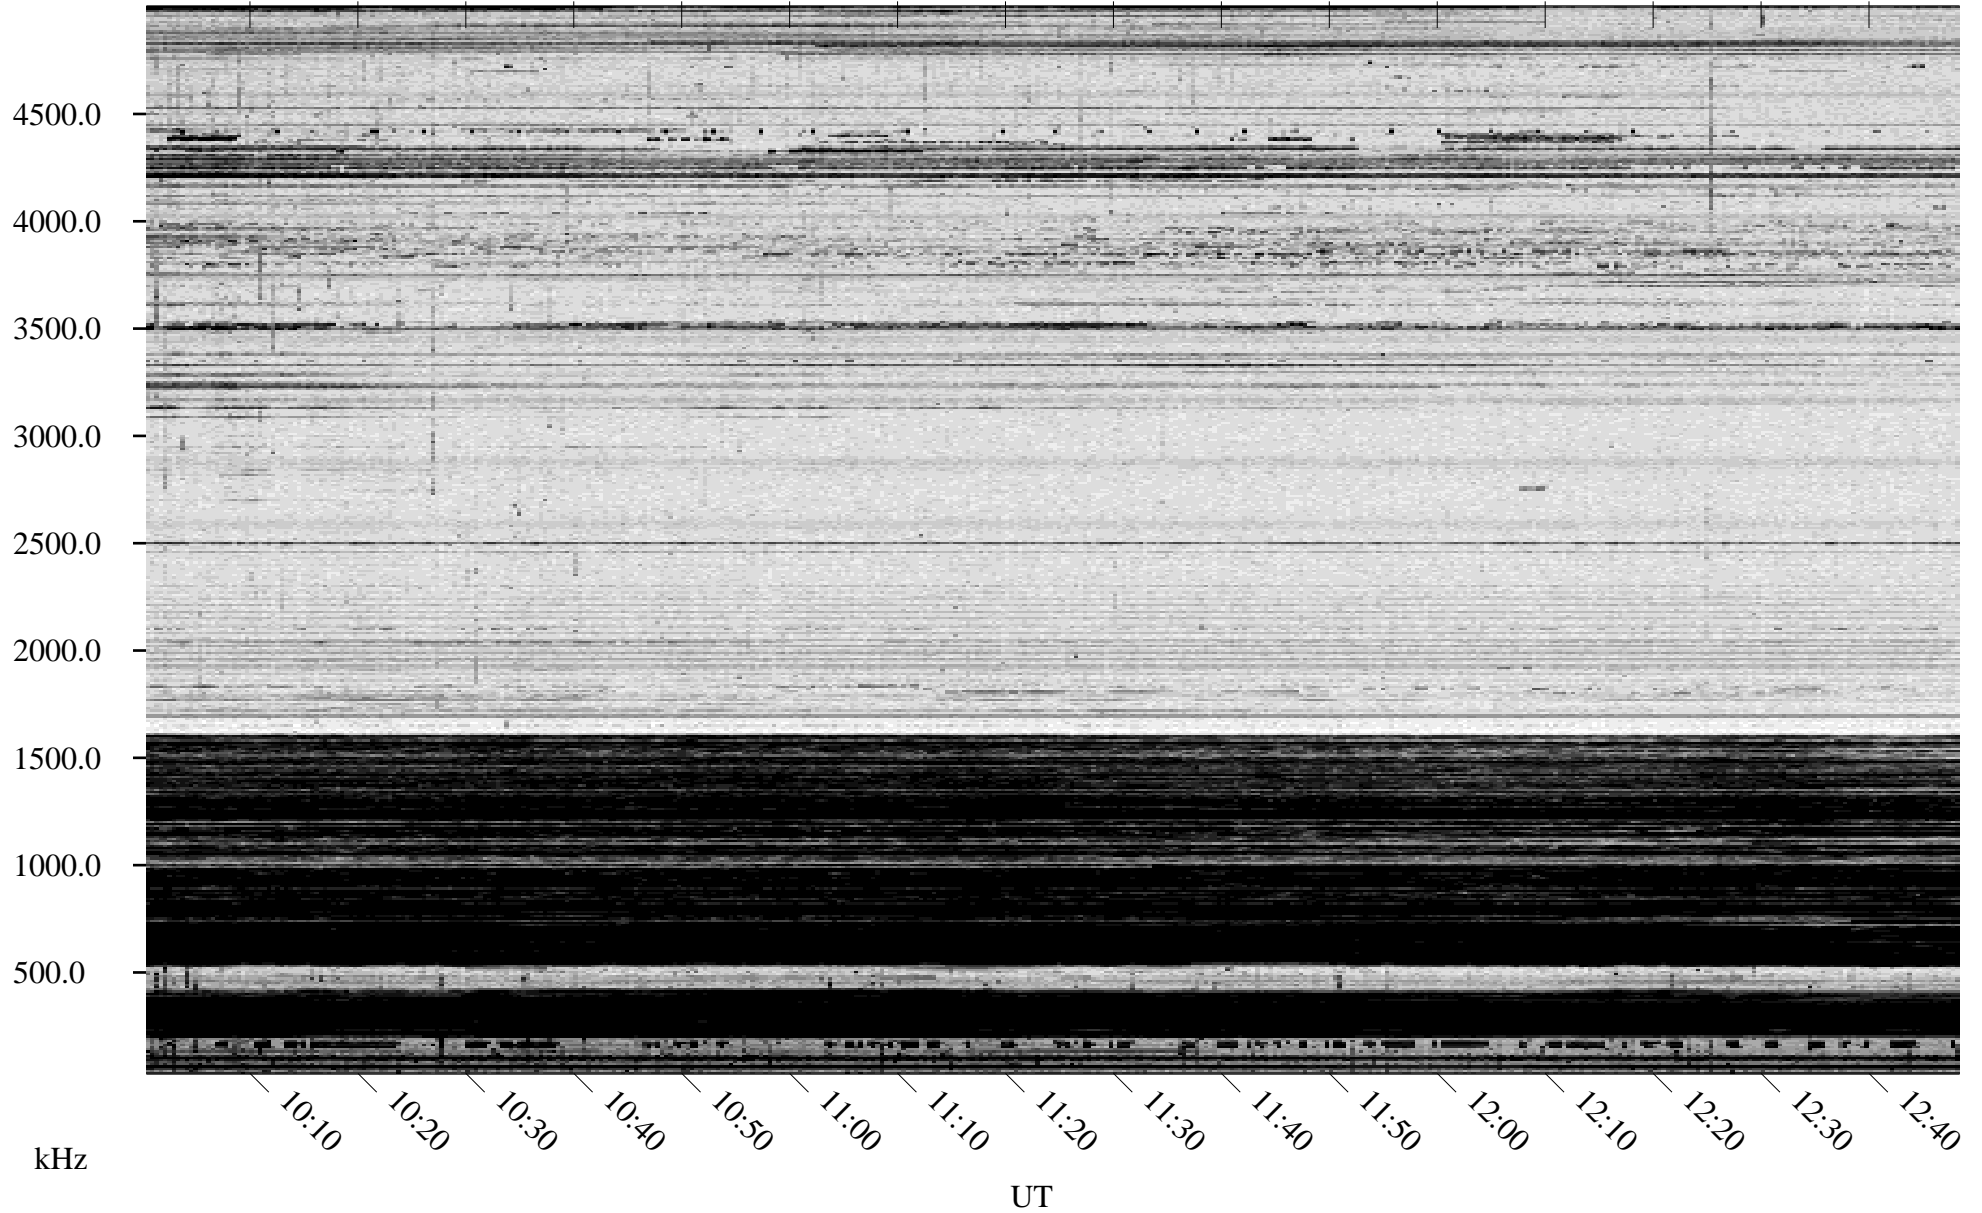

# 02/19/1995 Churchill, Manitoba

Linear Scale    Black = 161    White = 15

ch95049l.r00m max\_12

Page 4

# 02/19/1995 Churchill, Manitoba

Linear Scale    Black = 161    White = 15

ch95049l.r00m max\_12

Page 5

# 02/19/1995 Churchill, Manitoba

Linear Scale    Black = 161    White = 15

ch95049l.r00m max\_12

Page 6

# 02/19/1995 Churchill, Manitoba

Linear Scale    Black = 161    White = 15

ch95049l.r00m max\_12

Page 7