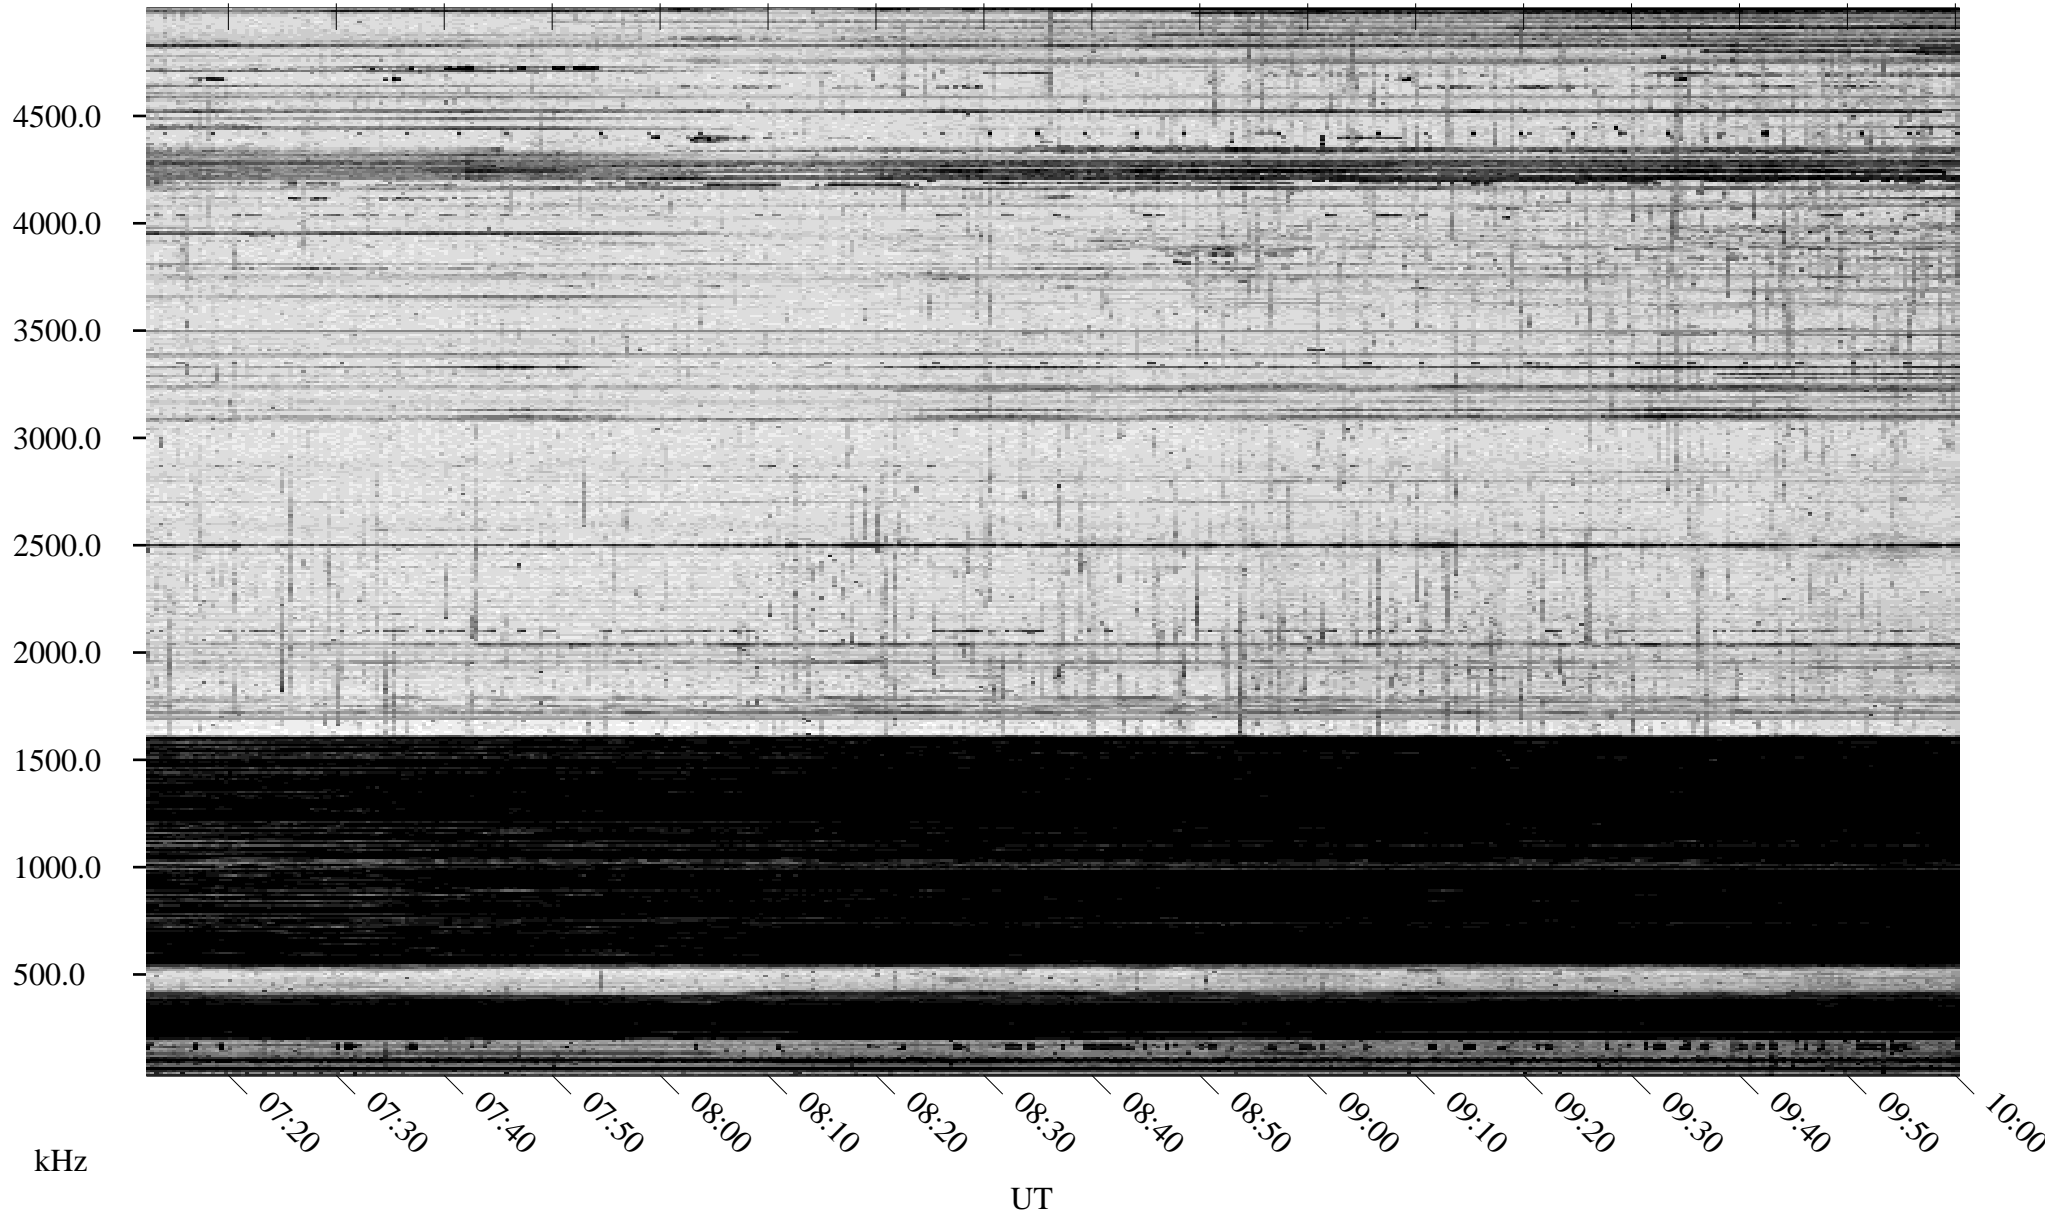

02/19/1995 Churchill, Manitoba

Linear Scale Black = 161 White = 15

ch95050l.r00m max_12

Page 1

02/19/1995 Churchill, Manitoba

Linear Scale Black = 161 White = 15

ch95050l.r00m max_12

Page 2

02/20/1995 Churchill, Manitoba

Linear Scale Black = 161 White = 15

ch95050l.r00m max_12

Page 3

02/20/1995 Churchill, Manitoba

Linear Scale Black = 161 White = 15

ch95050l.r00m max_12

Page 4

02/20/1995 Churchill, Manitoba

Linear Scale Black = 161 White = 15

ch95050l.r00m max_12

Page 5

02/20/1995 Churchill, Manitoba

Linear Scale Black = 161 White = 15

ch95050l.r00m max_12

02/20/1995 Churchill, Manitoba

Linear Scale Black = 161 White = 15

ch95050l.r00m max_12

Page 7

02/20/1995 Churchill, Manitoba

Linear Scale Black = 161 White = 15

ch95050l.r00m max_12

Page 8