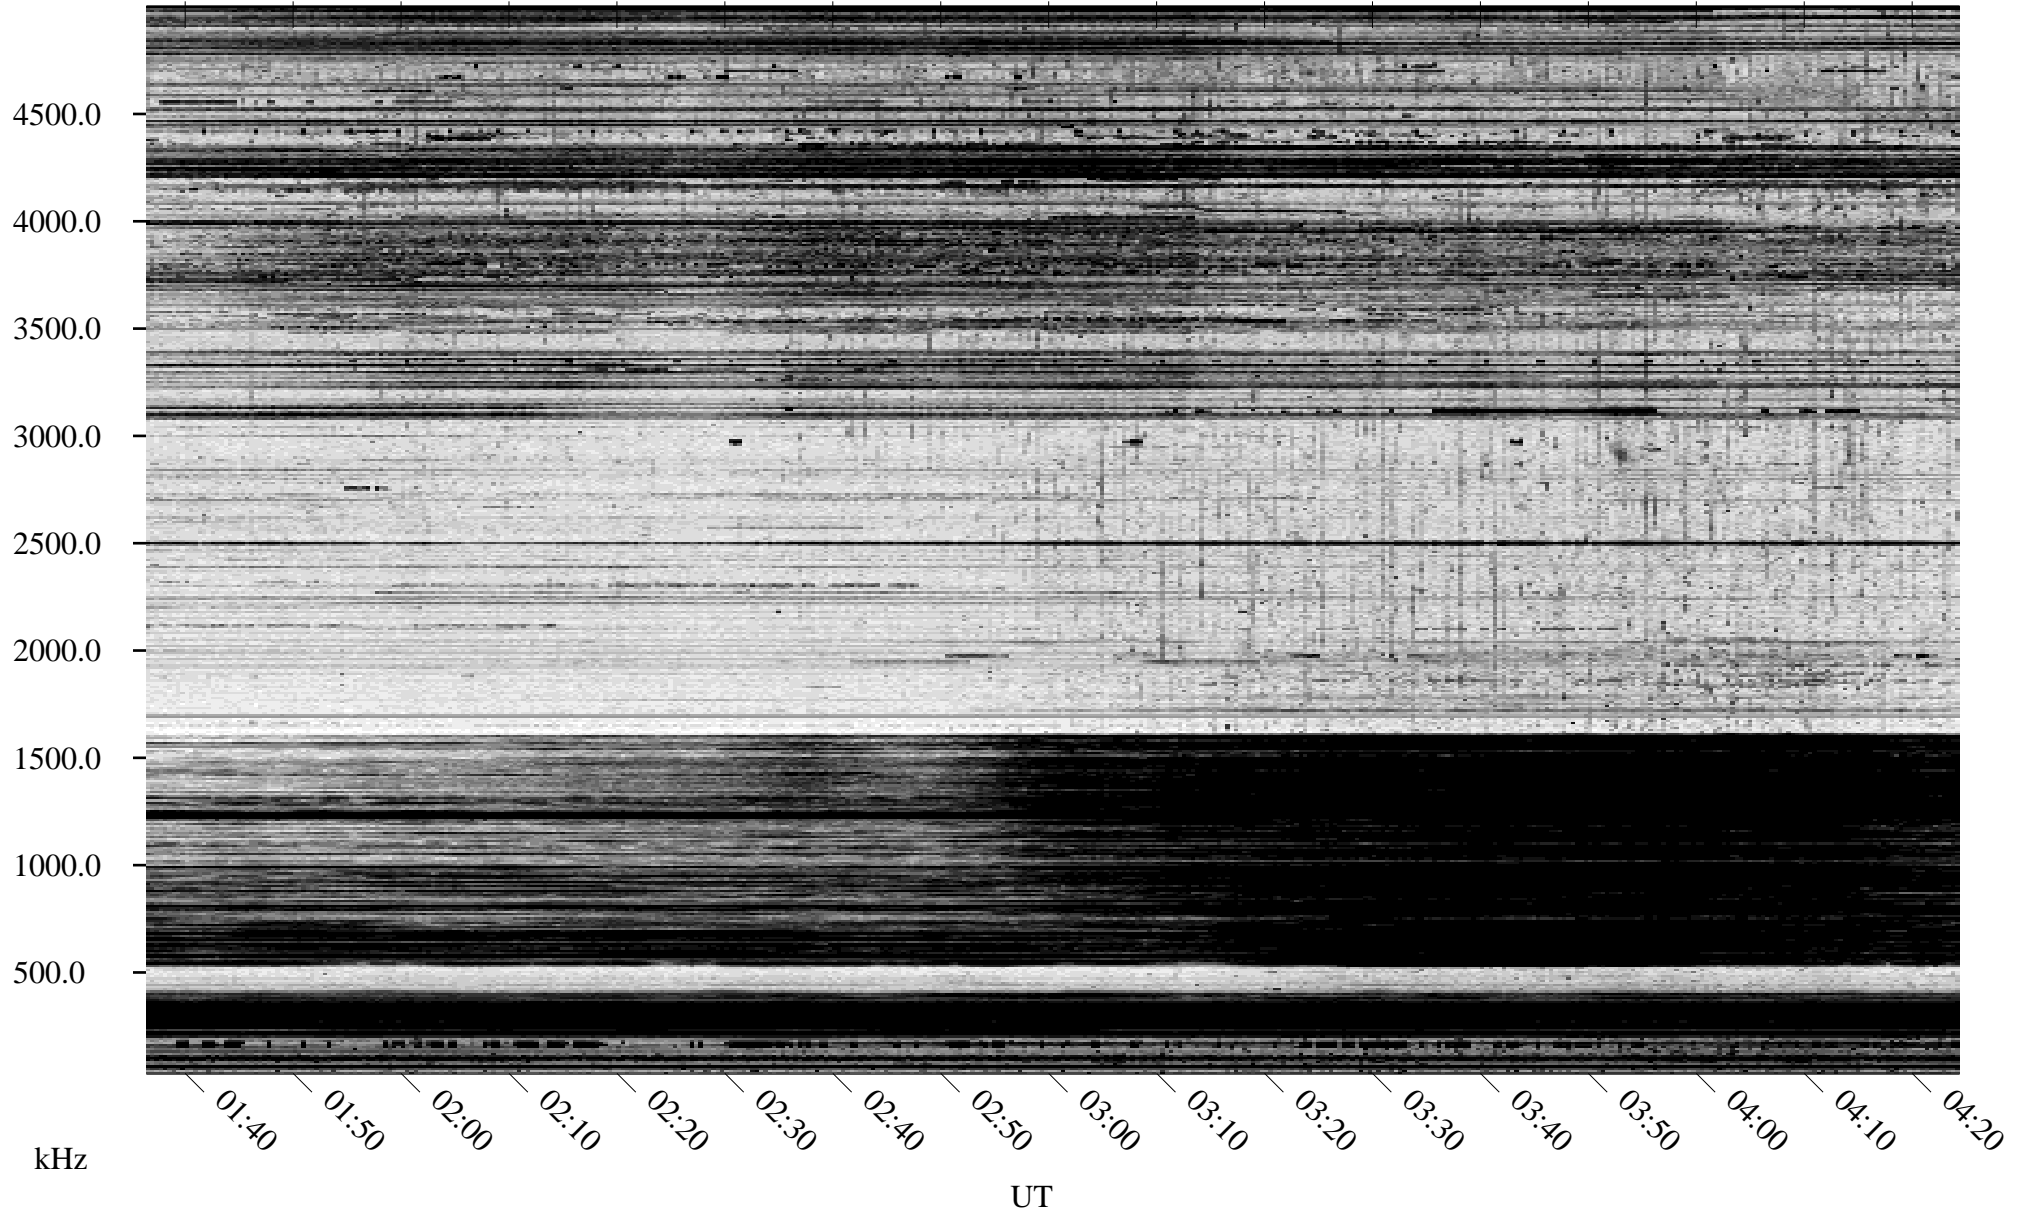

02/19/1995 Churchill, Manitoba

Linear Scale Black = 161 White = 15

ch95050l.r00m max_12

Page 1

02/19/1995 Churchill, Manitoba

Linear Scale Black = 161 White = 15

ch95050l.r00m max_12

Page 2

02/20/1995 Churchill, Manitoba

Linear Scale Black = 161 White = 15

ch95050l.r00m max_12

Page 3

02/20/1995 Churchill, Manitoba

Linear Scale Black = 161 White = 15

ch95050l.r00m max_12

Page 4

02/20/1995 Churchill, Manitoba

Linear Scale Black = 161 White = 15

ch95050l.r00m max_12

Page 5

02/20/1995 Churchill, Manitoba

Linear Scale Black = 161 White = 15

ch95050l.r00m max_12

02/20/1995 Churchill, Manitoba

Linear Scale Black = 161 White = 15

ch95050l.r00m max_12

Page 7

02/20/1995 Churchill, Manitoba

Linear Scale Black = 161 White = 15

ch95050l.r00m max_12

Page 8