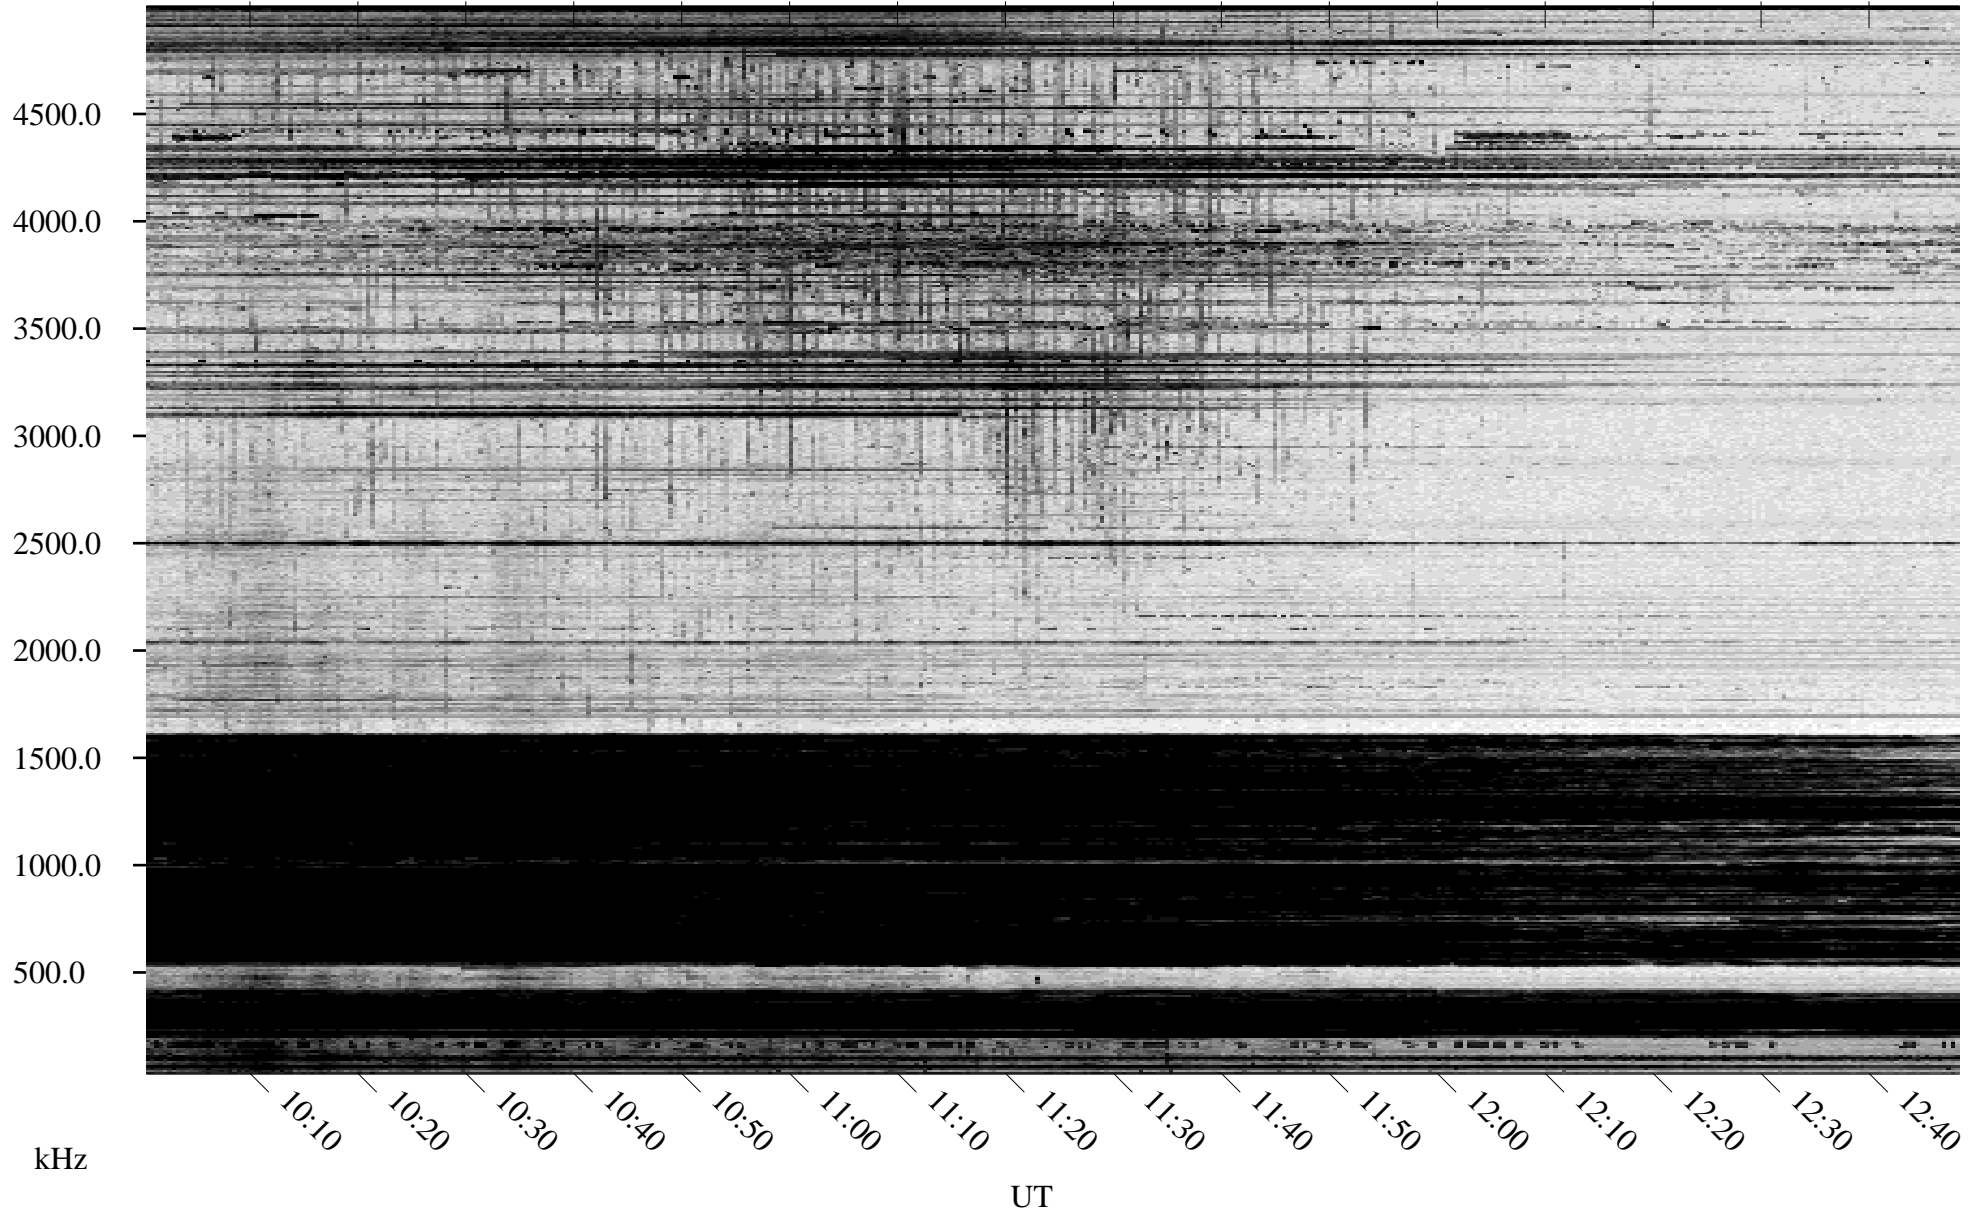

02/19/1995 Churchill, Manitoba

Linear Scale Black = 161 White = 15

ch95050l.r00m max_12

Page 1

02/19/1995 Churchill, Manitoba

Linear Scale Black = 161 White = 15

ch95050l.r00m max_12

Page 2

02/20/1995 Churchill, Manitoba

Linear Scale Black = 161 White = 15

ch95050l.r00m max_12

Page 3

02/20/1995 Churchill, Manitoba

Linear Scale Black = 161 White = 15

ch95050l.r00m max_12

Page 4

02/20/1995 Churchill, Manitoba

Linear Scale Black = 161 White = 15

ch95050l.r00m max_12

Page 5

02/20/1995 Churchill, Manitoba

Linear Scale Black = 161 White = 15

ch95050l.r00m max_12

02/20/1995 Churchill, Manitoba

Linear Scale Black = 161 White = 15

ch95050l.r00m max_12

Page 7

02/20/1995 Churchill, Manitoba

Linear Scale Black = 161 White = 15

ch95050l.r00m max_12

Page 8