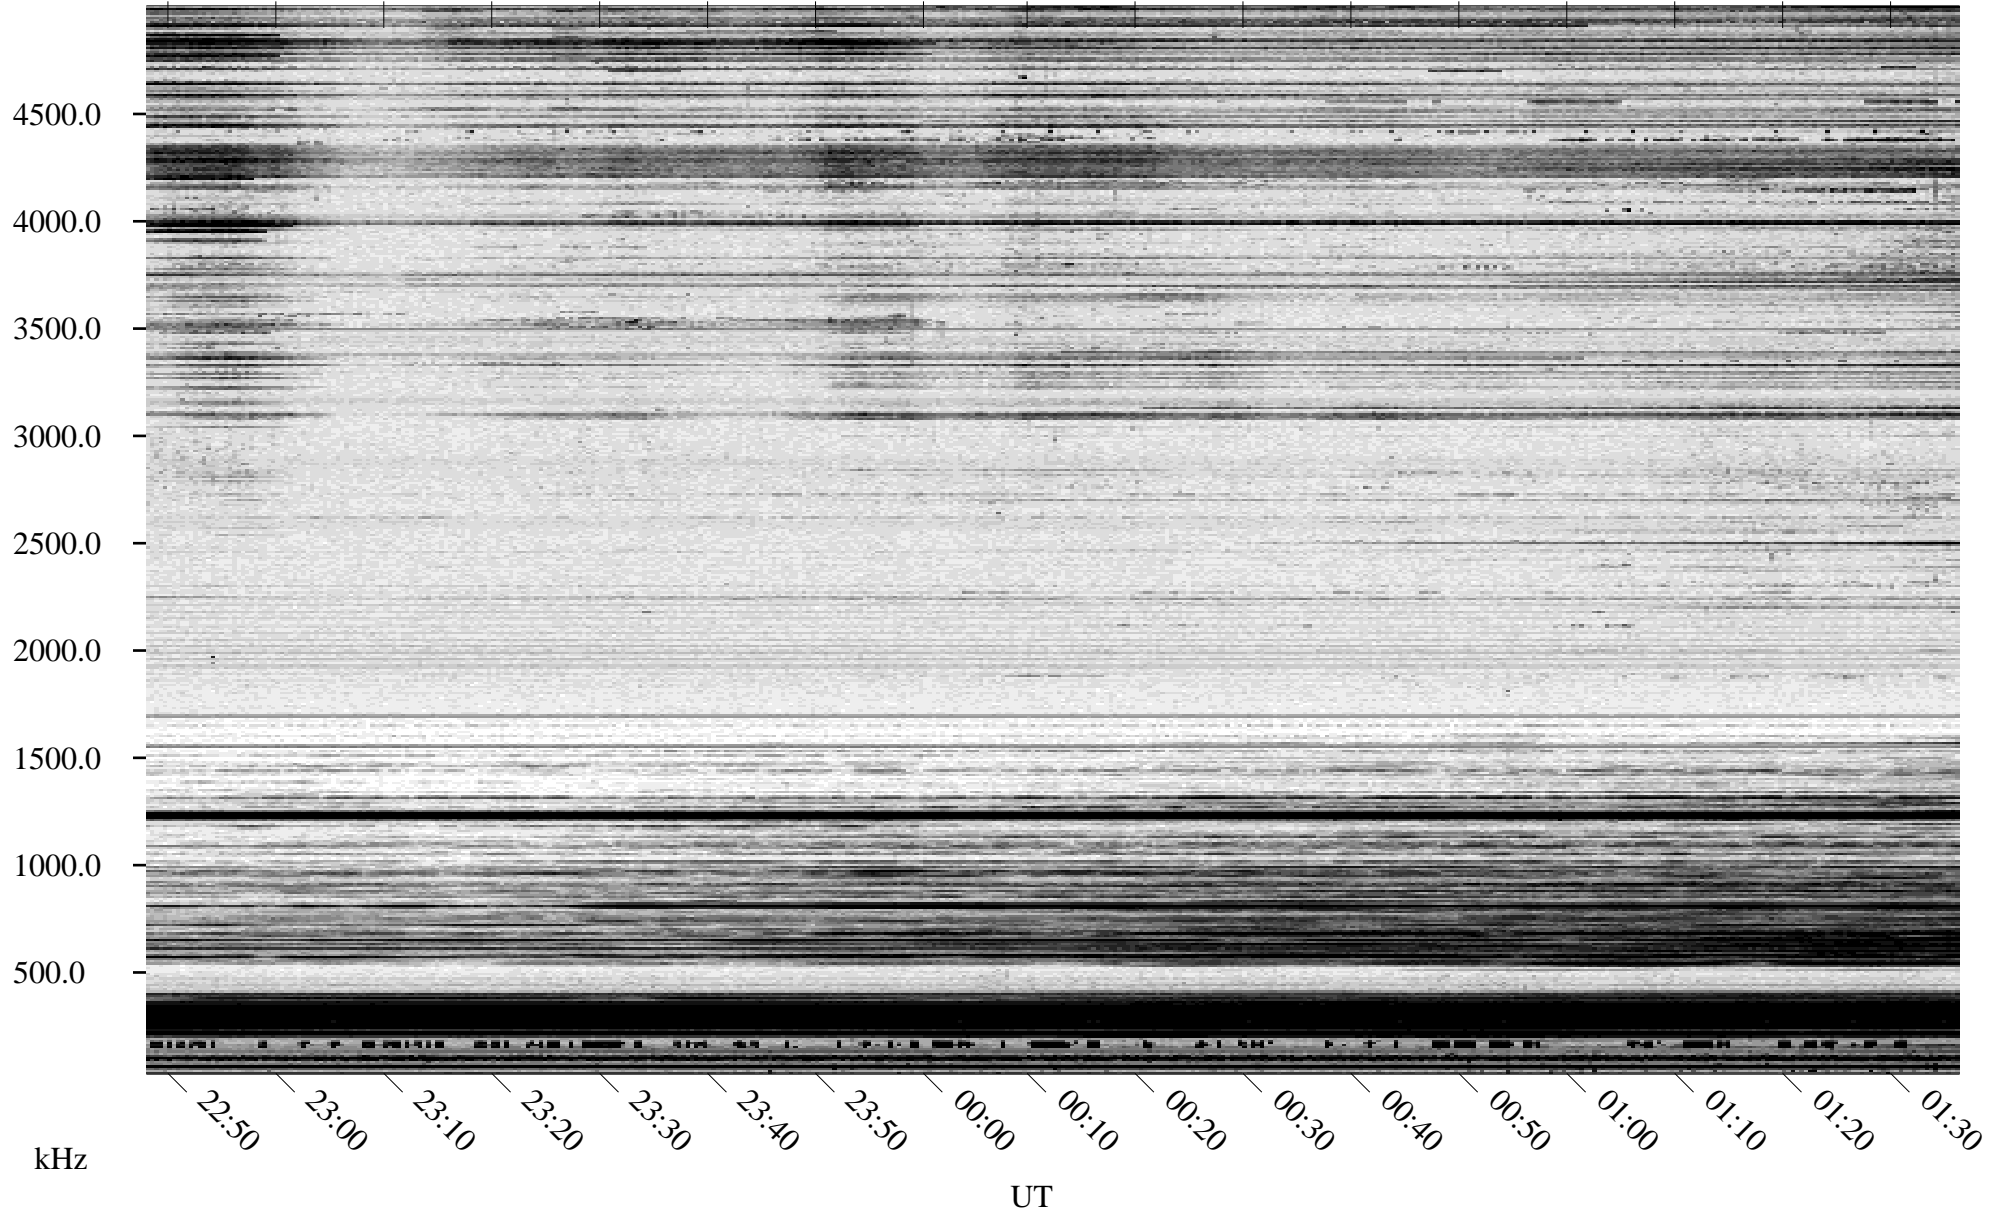

02/19/1995 Churchill, Manitoba

Linear Scale Black = 161 White = 15

ch95050l.r00m max_12

Page 1

02/19/1995 Churchill, Manitoba

Linear Scale Black = 161 White = 15

ch95050l.r00m max_12

Page 2

02/20/1995 Churchill, Manitoba

Linear Scale Black = 161 White = 15

ch95050l.r00m max_12

Page 3

02/20/1995 Churchill, Manitoba

Linear Scale Black = 161 White = 15

ch95050l.r00m max_12

Page 4

02/20/1995 Churchill, Manitoba

Linear Scale Black = 161 White = 15

ch95050l.r00m max_12

Page 5

02/20/1995 Churchill, Manitoba

Linear Scale Black = 161 White = 15

ch95050l.r00m max_12

02/20/1995 Churchill, Manitoba

Linear Scale Black = 161 White = 15

ch95050l.r00m max_12

Page 7

02/20/1995 Churchill, Manitoba

Linear Scale Black = 161 White = 15

ch95050l.r00m max_12

Page 8