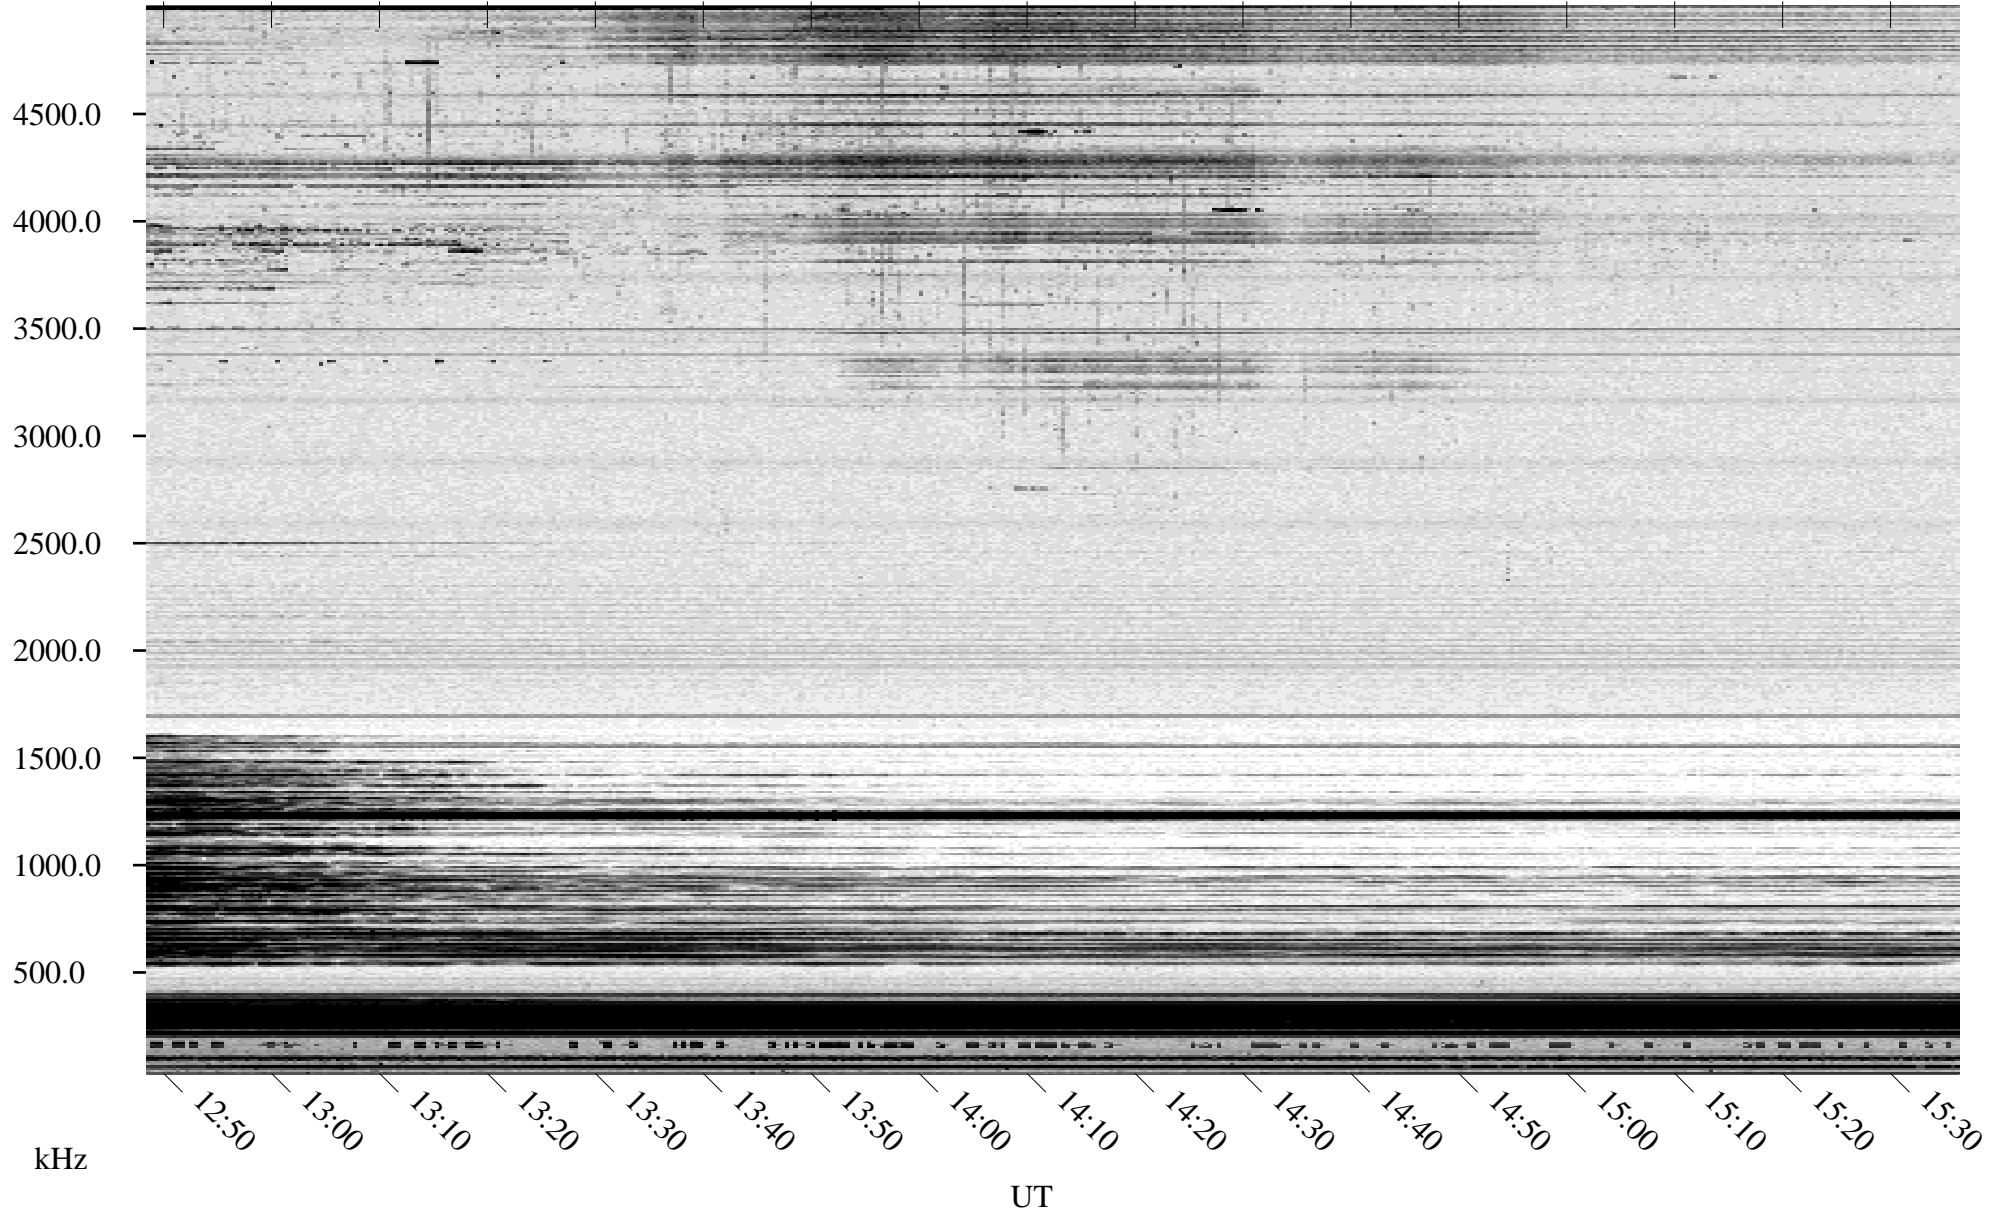

02/19/1995 Churchill, Manitoba

Linear Scale Black = 161 White = 15

ch95050l.r00m max_12

Page 1

02/19/1995 Churchill, Manitoba

Linear Scale Black = 161 White = 15

ch95050l.r00m max_12

Page 2

02/20/1995 Churchill, Manitoba

Linear Scale Black = 161 White = 15

ch95050l.r00m max_12

Page 3

02/20/1995 Churchill, Manitoba

Linear Scale Black = 161 White = 15

ch95050l.r00m max_12

Page 4

02/20/1995 Churchill, Manitoba

Linear Scale Black = 161 White = 15

ch95050l.r00m max_12

Page 5

02/20/1995 Churchill, Manitoba

Linear Scale Black = 161 White = 15

ch95050l.r00m max_12

02/20/1995 Churchill, Manitoba

Linear Scale Black = 161 White = 15

ch95050l.r00m max_12

Page 7

02/20/1995 Churchill, Manitoba

Linear Scale Black = 161 White = 15

ch95050l.r00m max_12

Page 8