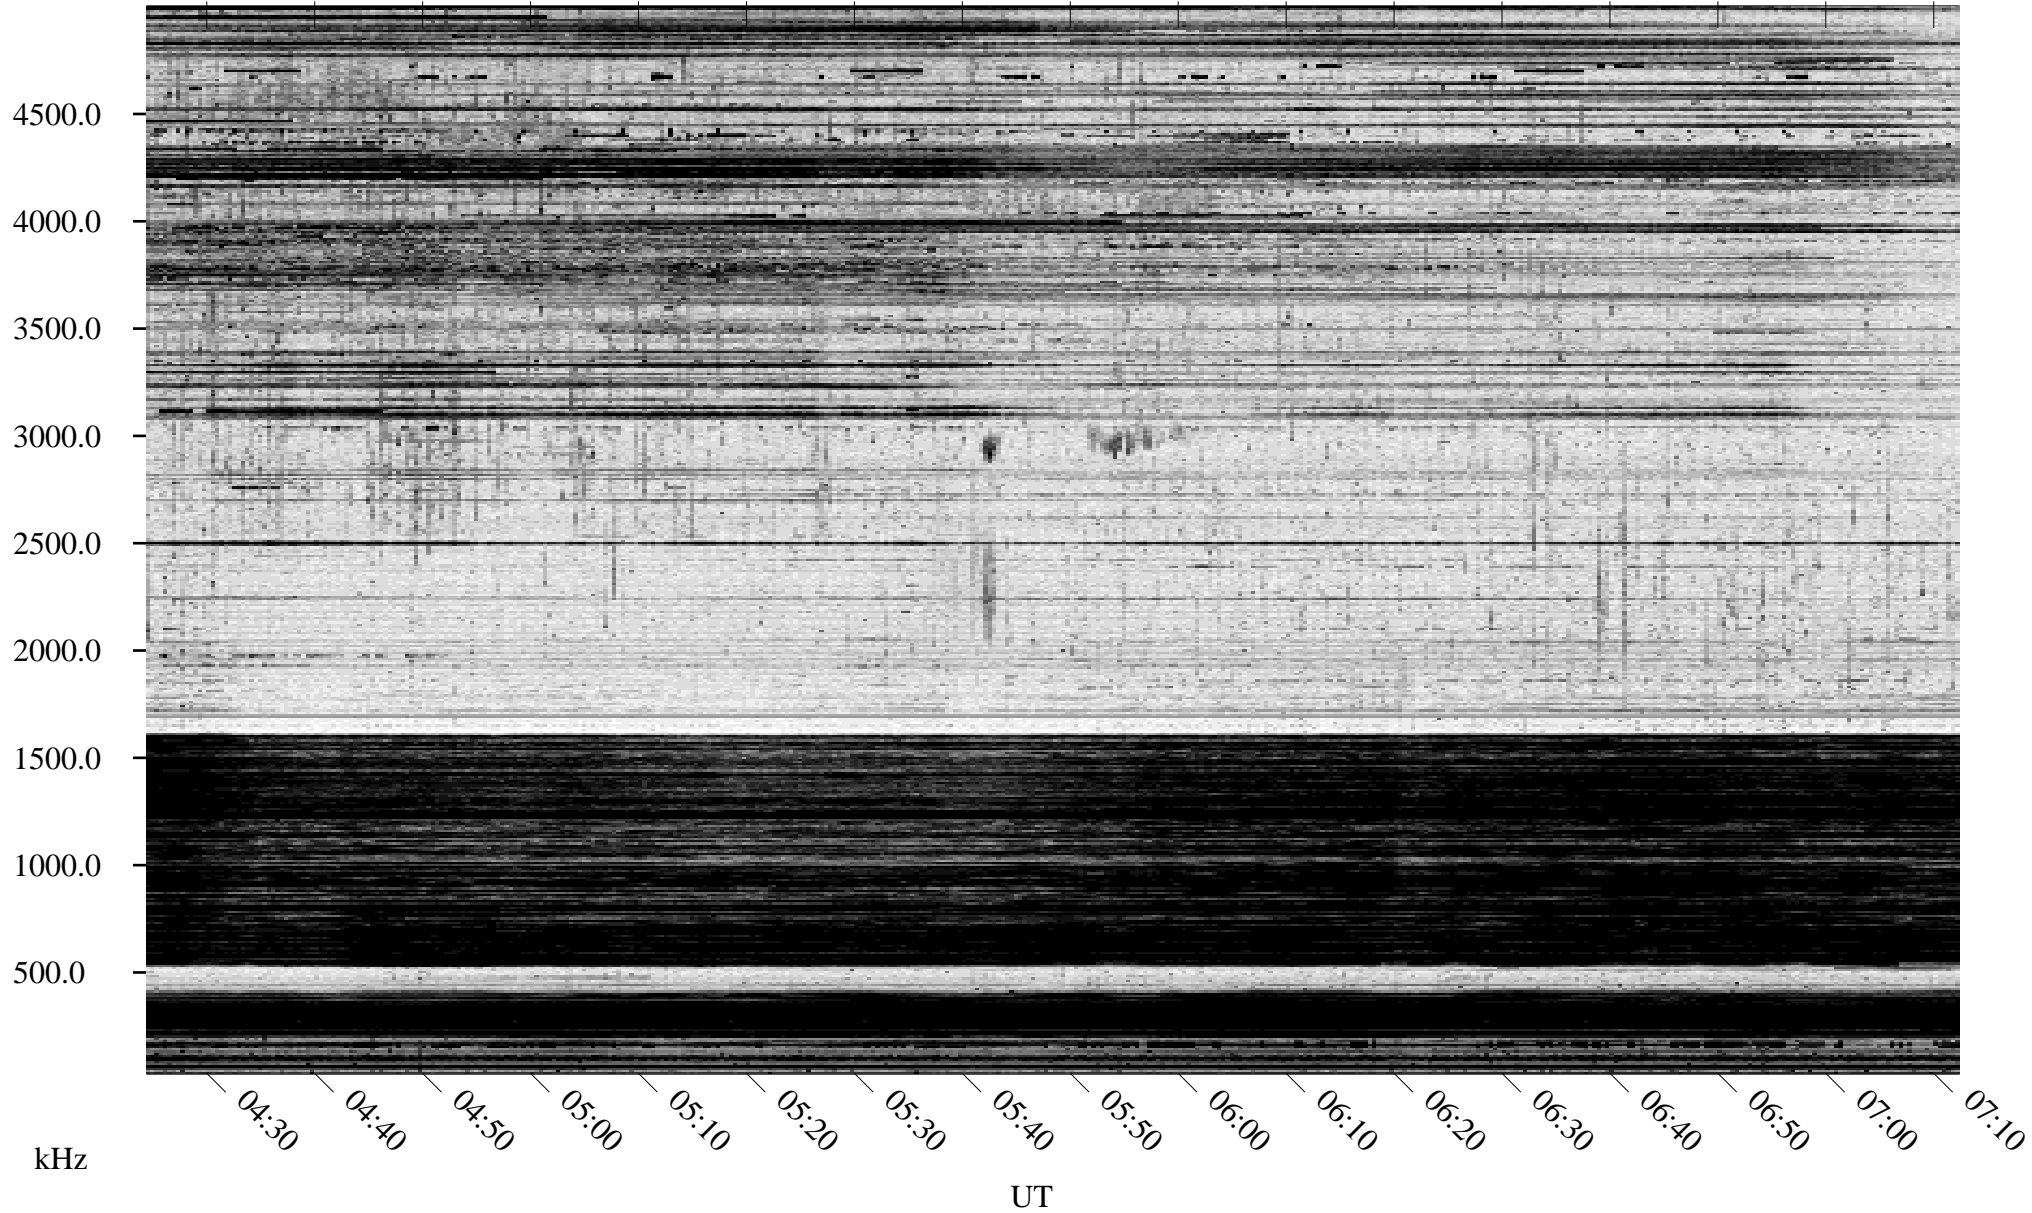

02/19/1995 Churchill, Manitoba

Linear Scale Black = 161 White = 15

ch95050l.r00m max_12

Page 1

02/19/1995 Churchill, Manitoba

Linear Scale Black = 161 White = 15

ch95050l.r00m max_12

Page 2

02/20/1995 Churchill, Manitoba

Linear Scale Black = 161 White = 15

ch95050l.r00m max_12

Page 3

02/20/1995 Churchill, Manitoba

Linear Scale Black = 161 White = 15

ch95050l.r00m max_12

Page 4

02/20/1995 Churchill, Manitoba

Linear Scale Black = 161 White = 15

ch95050l.r00m max_12

Page 5

02/20/1995 Churchill, Manitoba

Linear Scale Black = 161 White = 15

ch95050l.r00m max_12

02/20/1995 Churchill, Manitoba

Linear Scale Black = 161 White = 15

ch95050l.r00m max_12

Page 7

02/20/1995 Churchill, Manitoba

Linear Scale Black = 161 White = 15

ch95050l.r00m max_12

Page 8