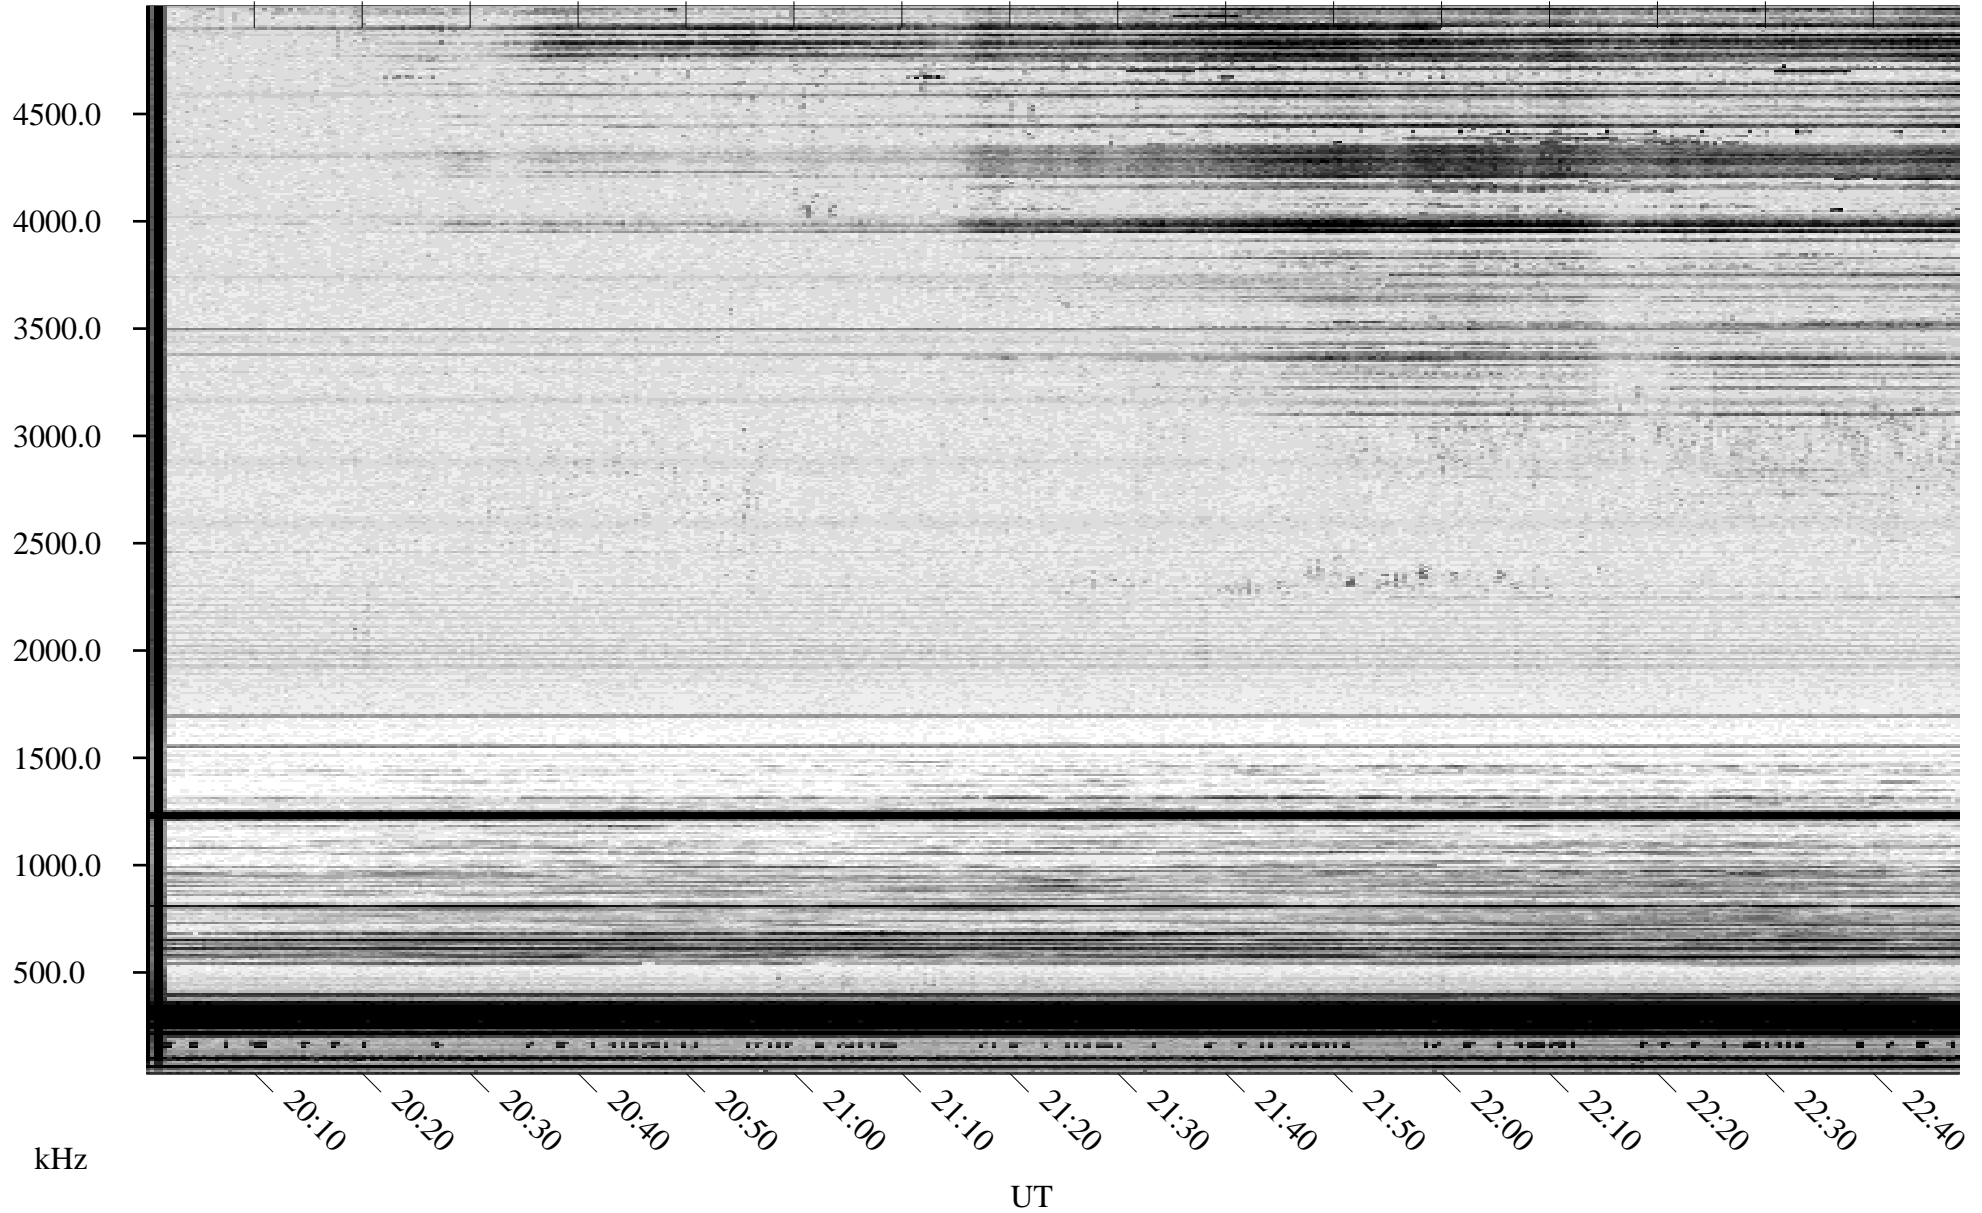

02/19/1995 Churchill, Manitoba

Linear Scale Black = 161 White = 15

ch95050l.r00m max_12

Page 1

02/19/1995 Churchill, Manitoba

Linear Scale Black = 161 White = 15

ch95050l.r00m max_12

Page 2

02/20/1995 Churchill, Manitoba

Linear Scale Black = 161 White = 15

ch95050l.r00m max_12

Page 3

02/20/1995 Churchill, Manitoba

Linear Scale Black = 161 White = 15

ch95050l.r00m max_12

Page 4

02/20/1995 Churchill, Manitoba

Linear Scale Black = 161 White = 15

ch95050l.r00m max_12

Page 5

02/20/1995 Churchill, Manitoba

Linear Scale Black = 161 White = 15

ch95050l.r00m max_12

02/20/1995 Churchill, Manitoba

Linear Scale Black = 161 White = 15

ch95050l.r00m max_12

Page 7

02/20/1995 Churchill, Manitoba

Linear Scale Black = 161 White = 15

ch95050l.r00m max_12

Page 8