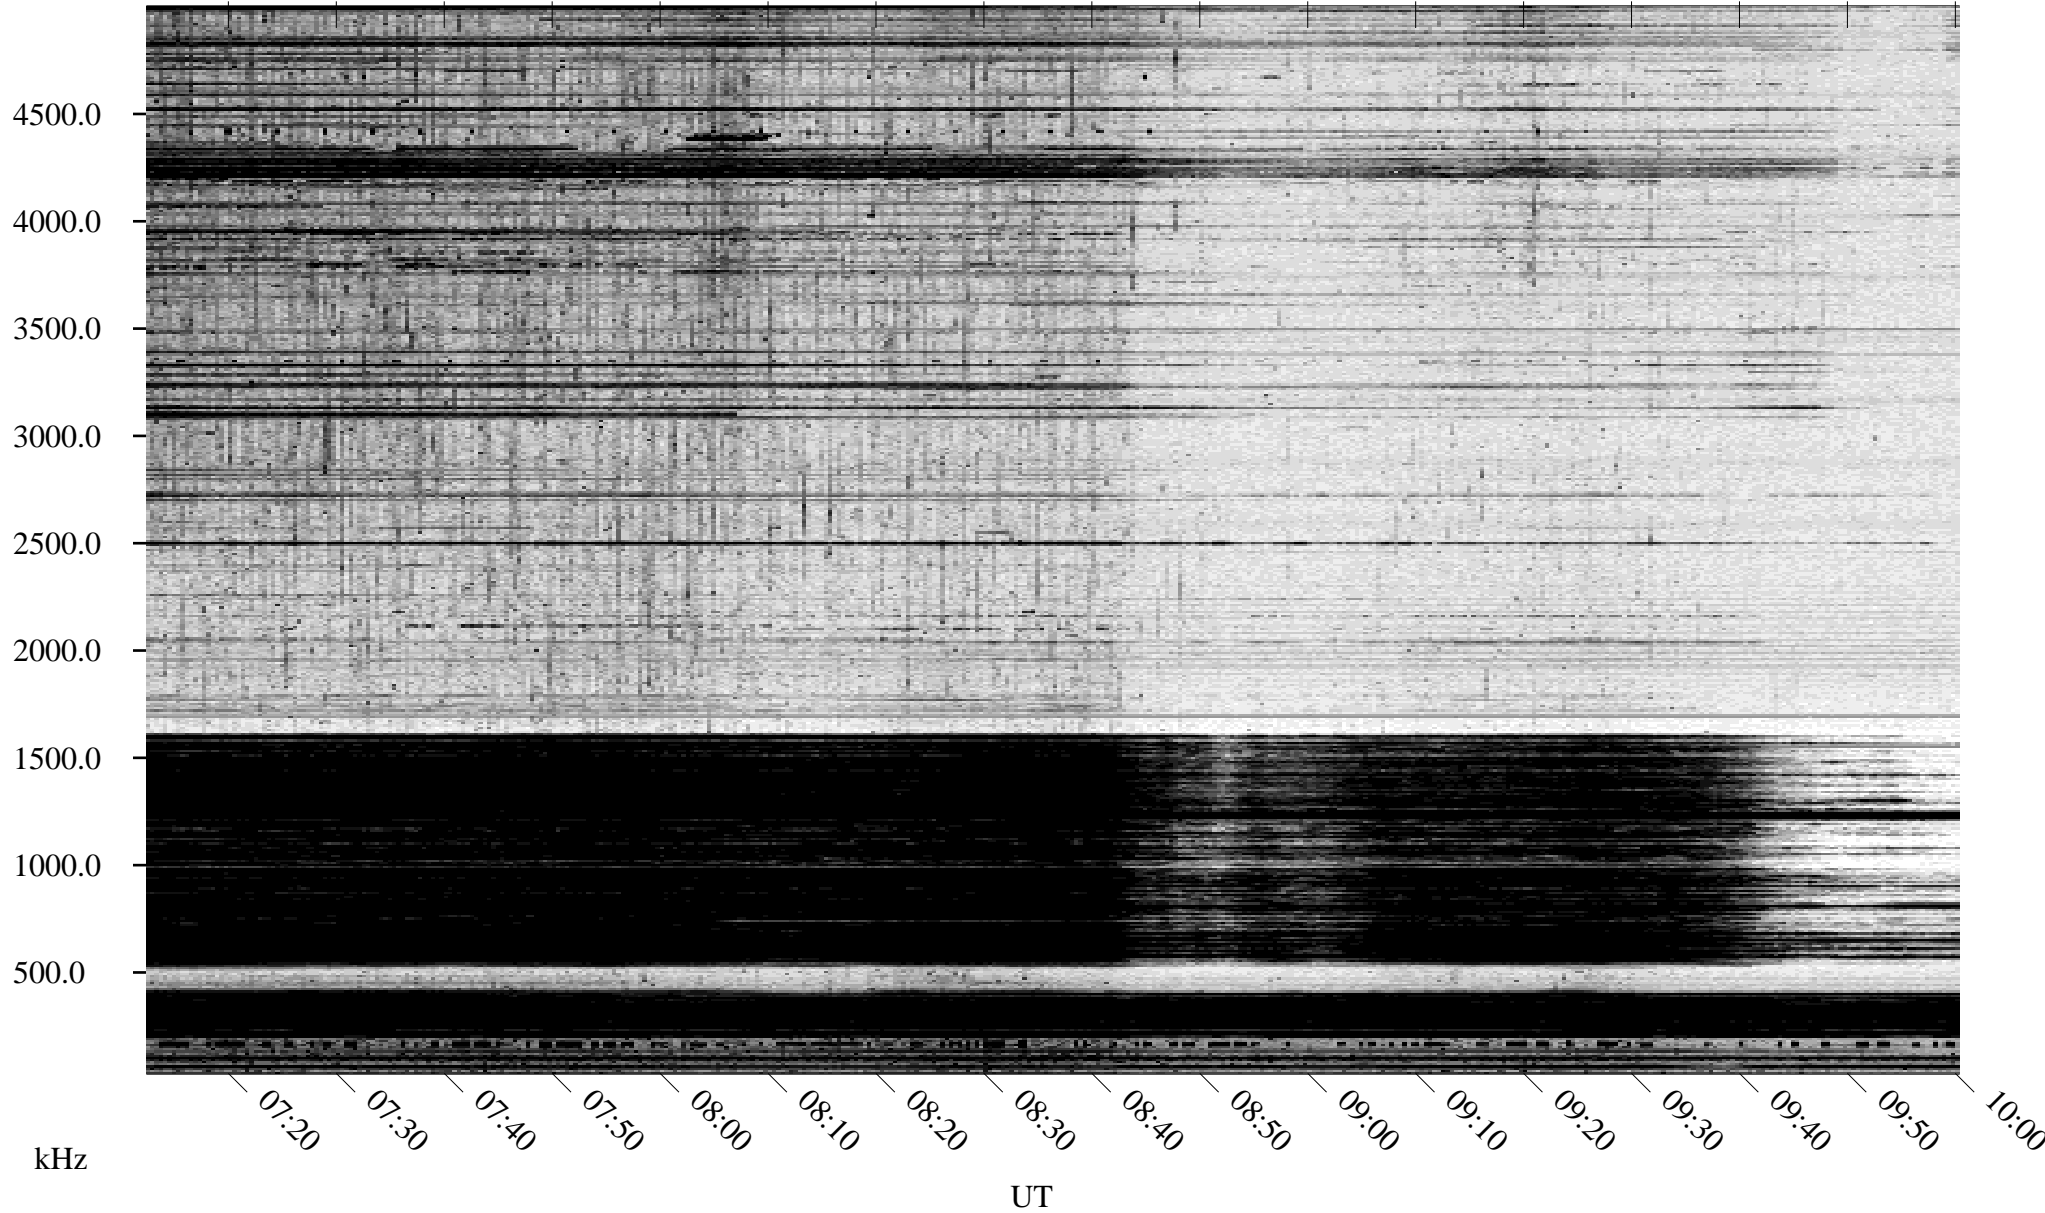

# 02/21/1995 Churchill, Manitoba

Linear Scale    Black = 161    White = 15

ch950511.r00m max\_12

Page 4

# 02/21/1995 Churchill, Manitoba

Linear Scale    Black = 161    White = 15

ch950511.r00m max\_12

Page 5