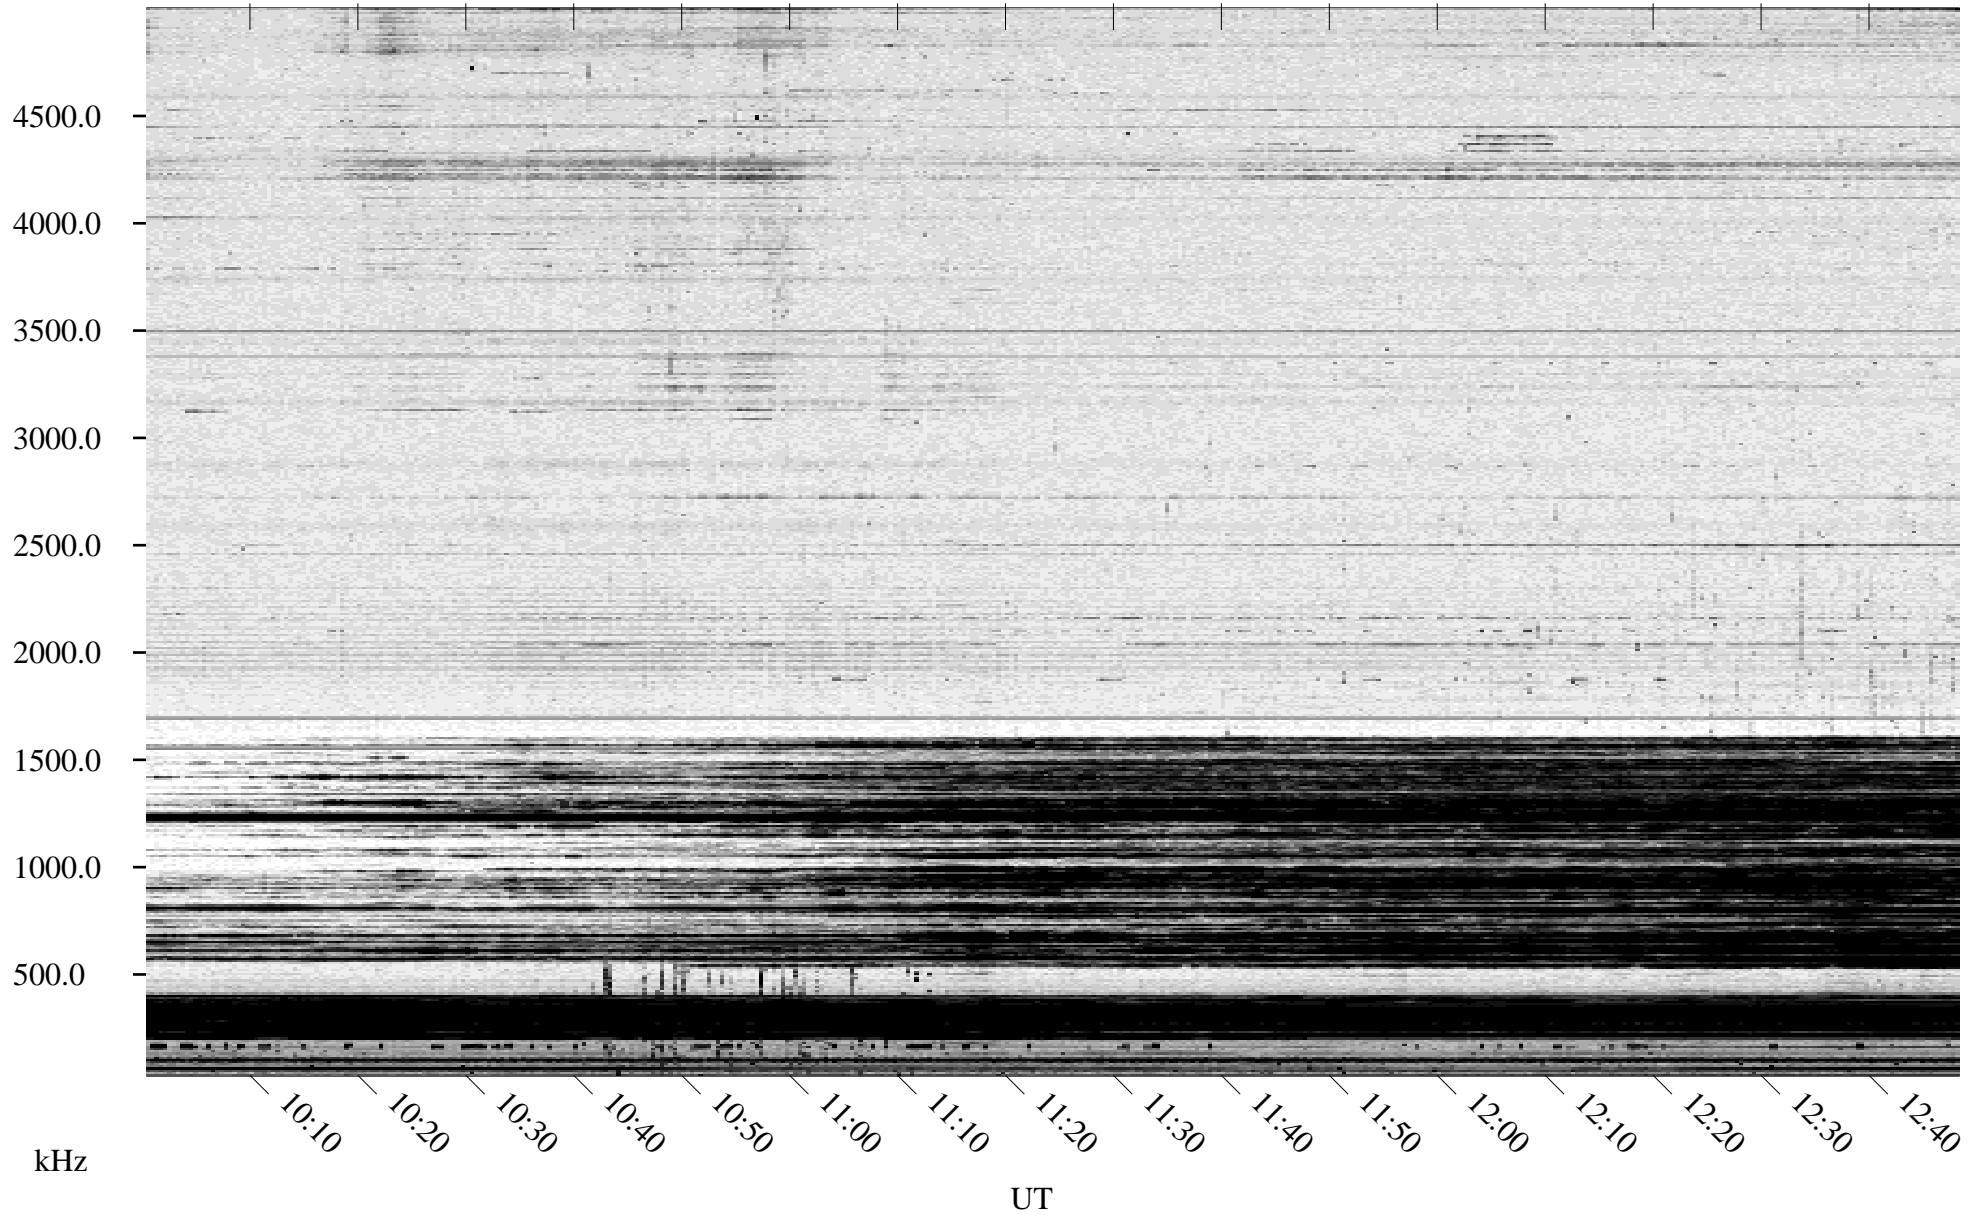

# 02/21/1995 Churchill, Manitoba

Linear Scale    Black = 161    White = 15

ch950511.r00m max\_12

Page 4

# 02/21/1995 Churchill, Manitoba

Linear Scale    Black = 161    White = 15

ch950511.r00m max\_12

Page 5

# 02/21/1995 Churchill, Manitoba

Linear Scale    Black = 161    White = 15

ch950511.r00m max\_12

Page 6