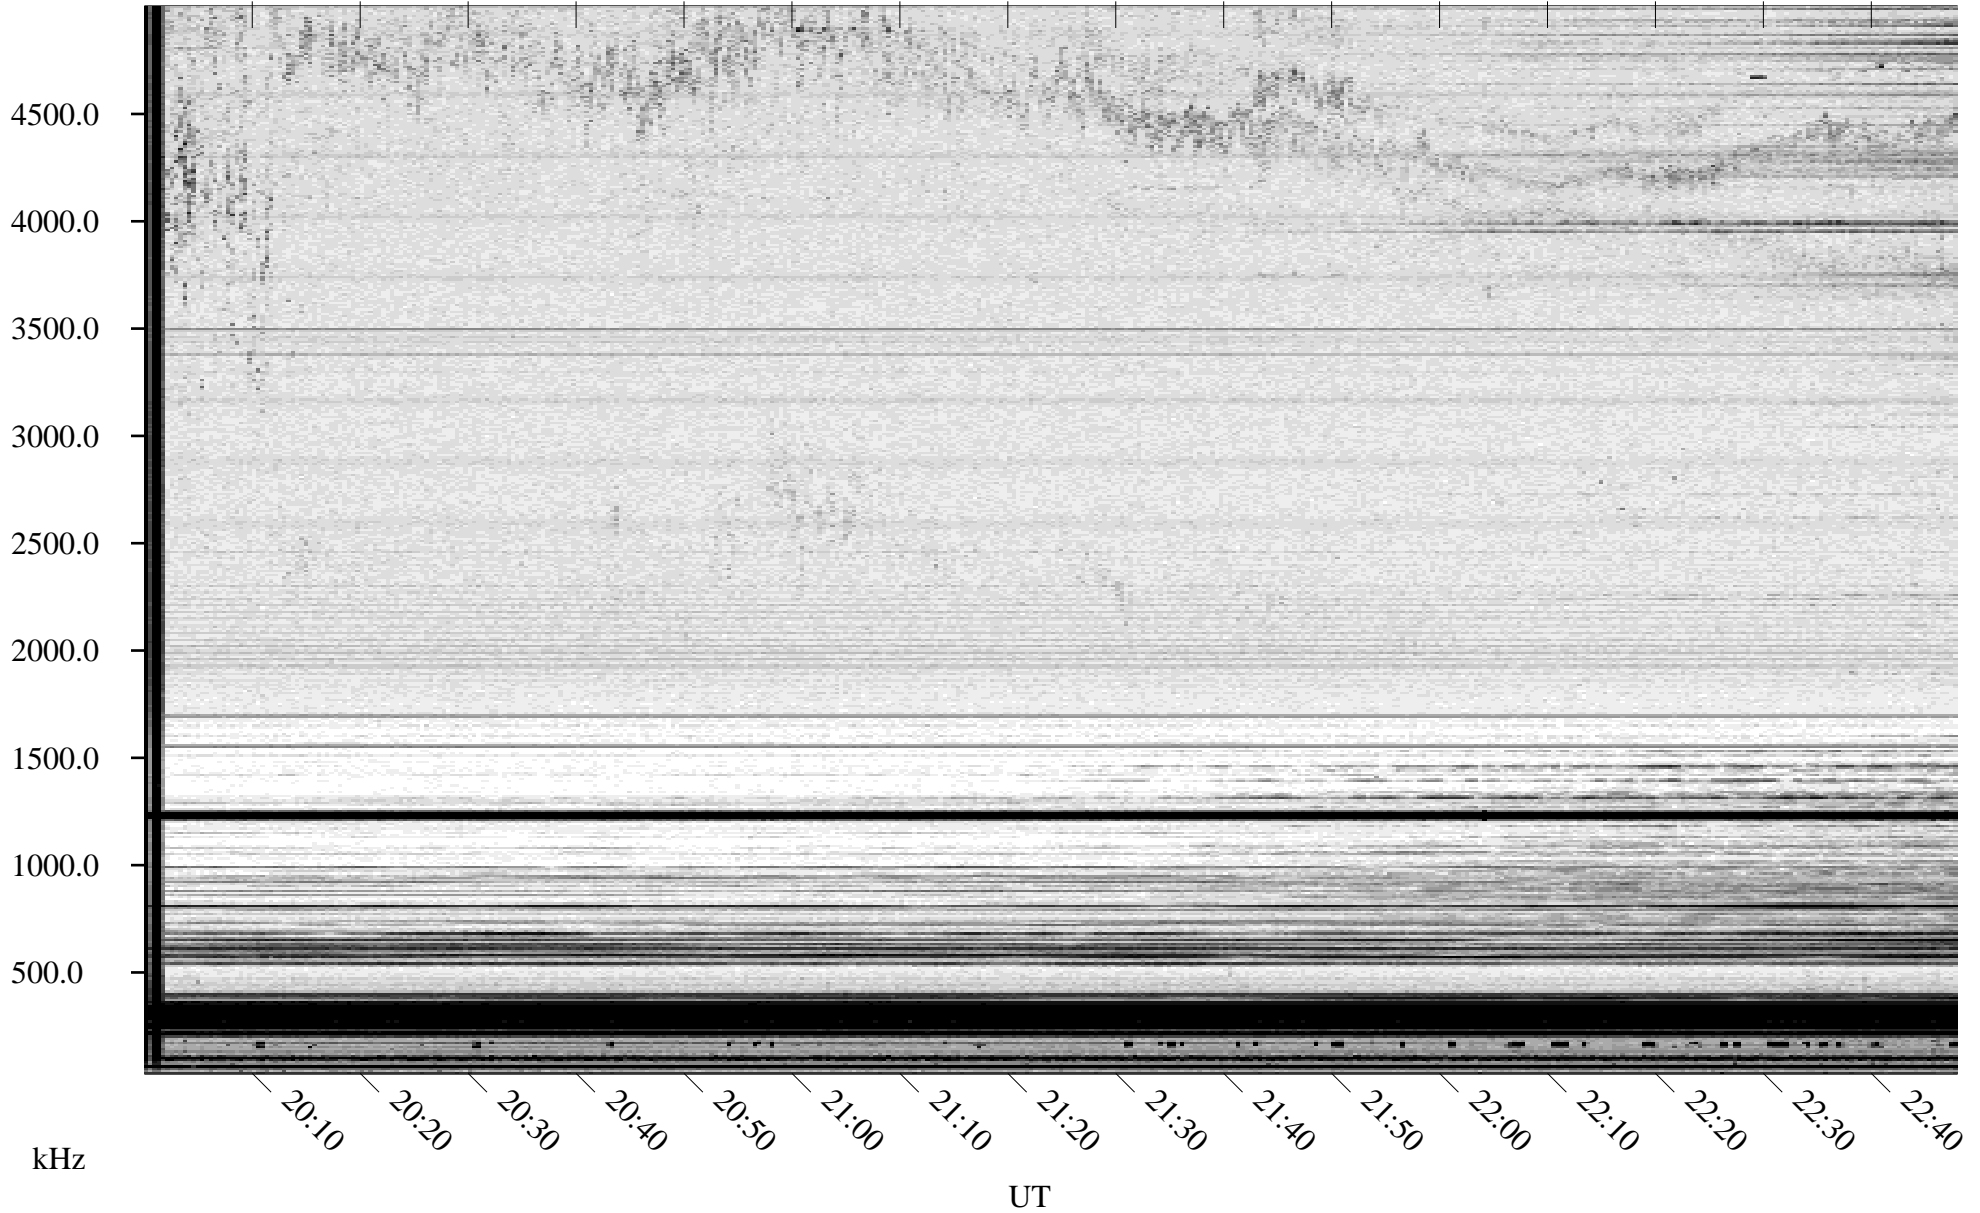

# 02/20/1995 Churchill, Manitoba

Linear Scale    Black = 161    White = 15

ch950511.r00m max\_12

Page 1

# 02/20/1995 Churchill, Manitoba

Linear Scale    Black = 161    White = 15

ch950511.r00m max\_12

Page 2

# 02/21/1995 Churchill, Manitoba

Linear Scale    Black = 161    White = 15

ch950511.r00m max\_12

Page 3

# 02/21/1995 Churchill, Manitoba

Linear Scale    Black = 161    White = 15

ch950511.r00m max\_12

Page 4