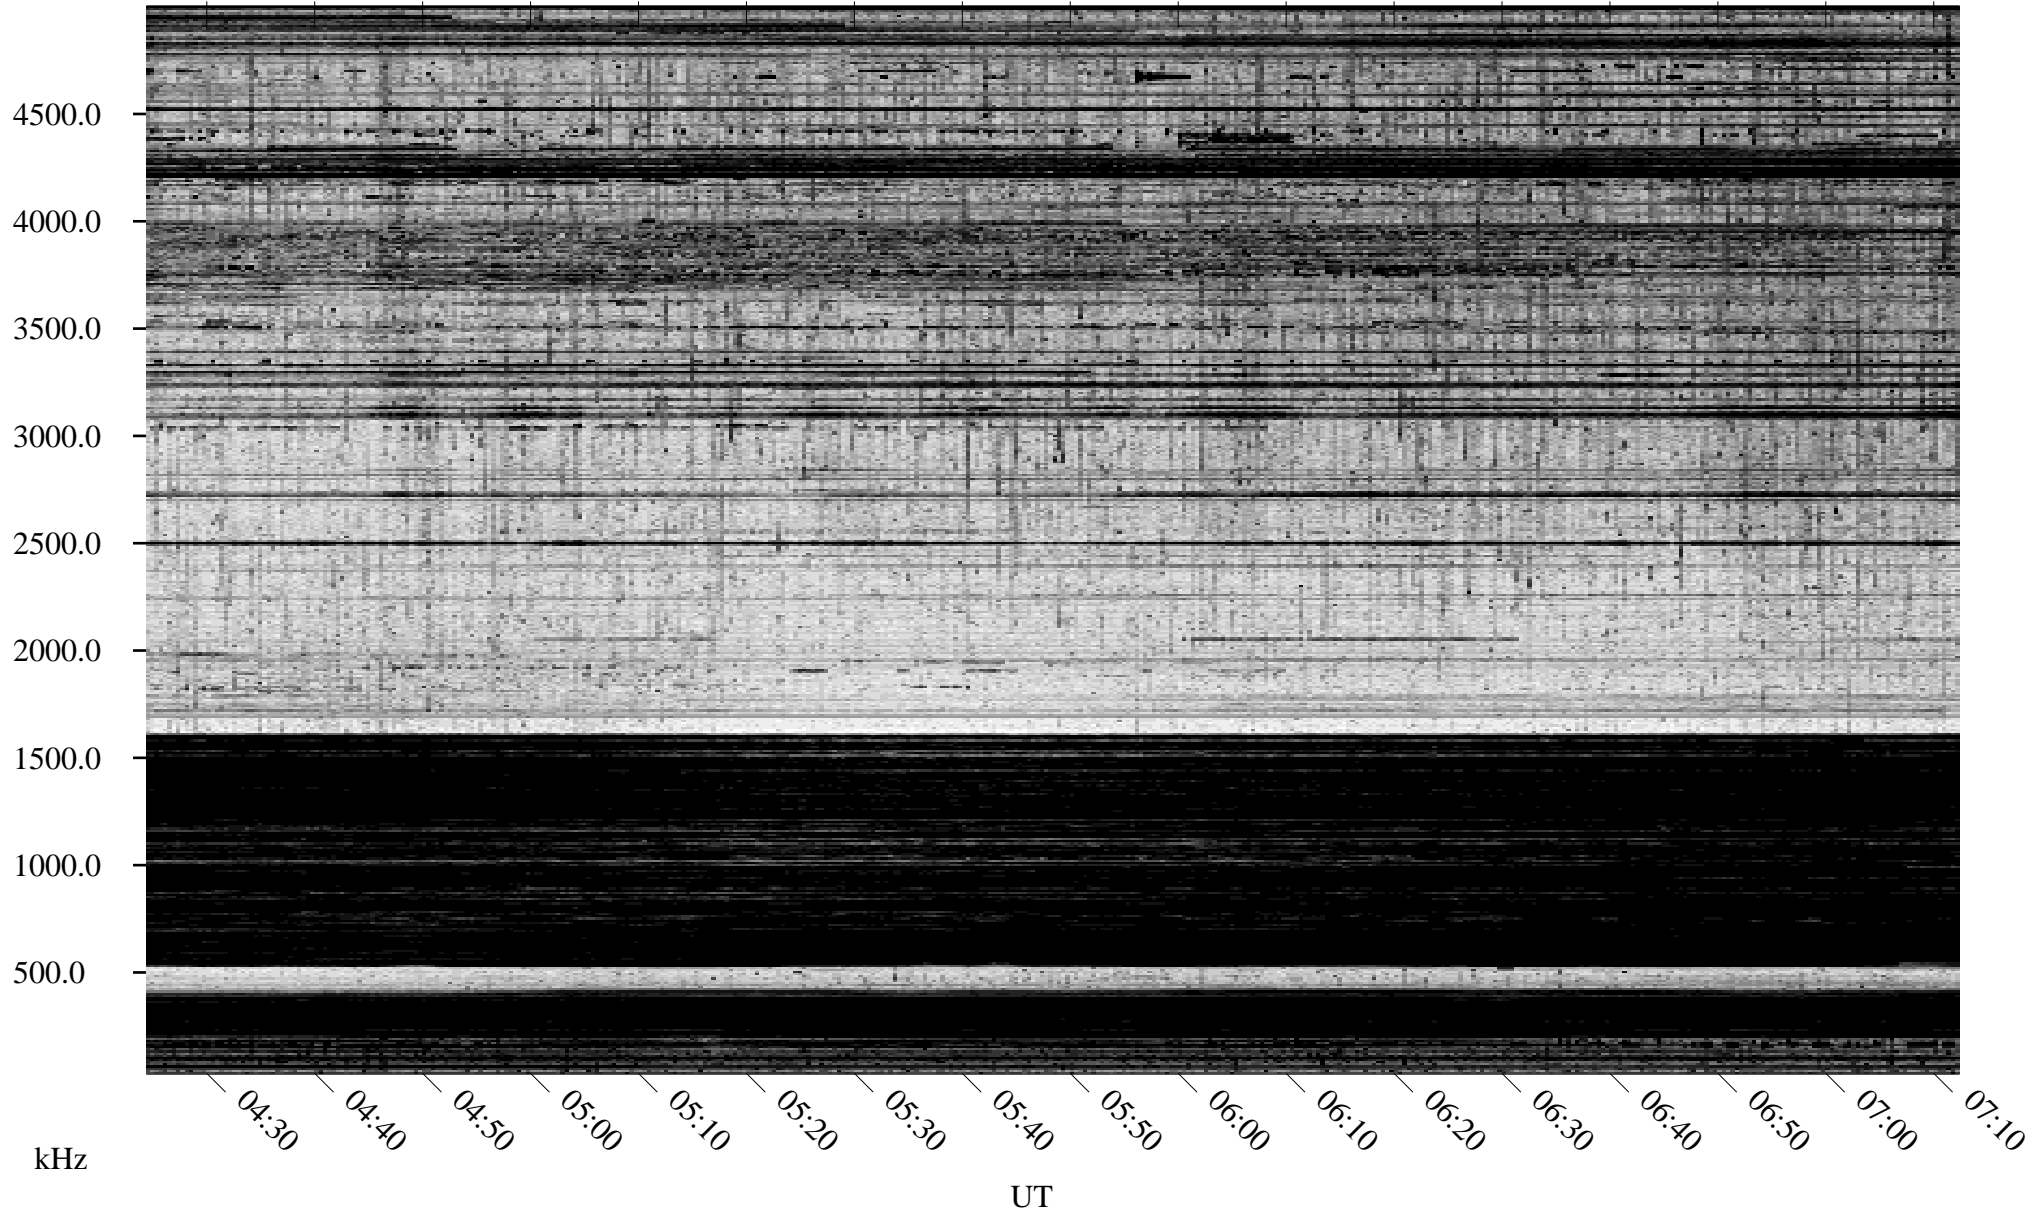

# 02/20/1995 Churchill, Manitoba

Linear Scale    Black = 161    White = 15

ch950511.r00m max\_12

Page 1

# 02/20/1995 Churchill, Manitoba

Linear Scale    Black = 161    White = 15

ch950511.r00m max\_12

Page 2

# 02/21/1995 Churchill, Manitoba

Linear Scale    Black = 161    White = 15

ch950511.r00m max\_12

Page 3

# 02/21/1995 Churchill, Manitoba

Linear Scale    Black = 161    White = 15

ch950511.r00m max\_12

Page 4