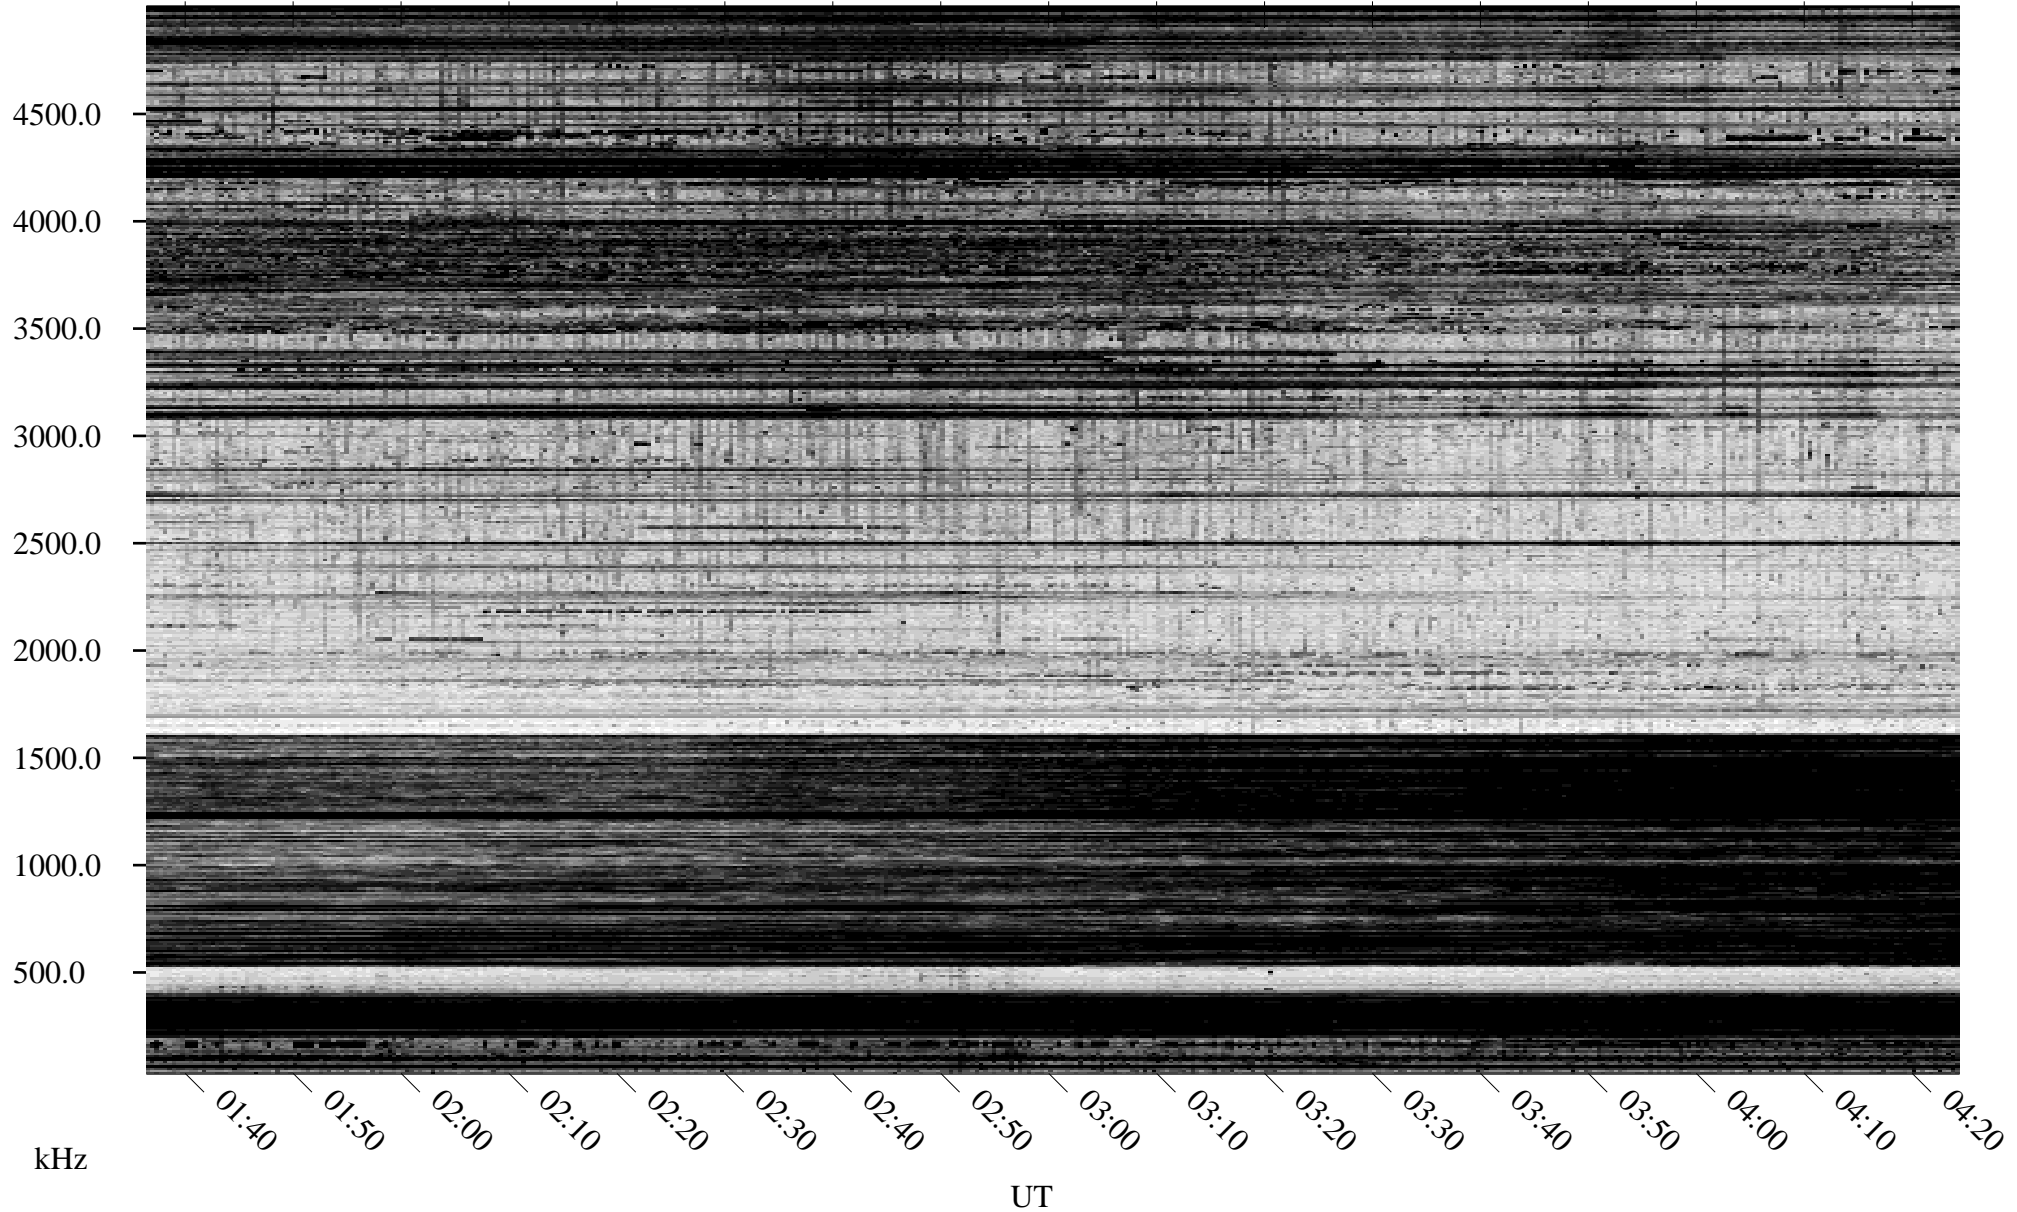

# 02/20/1995 Churchill, Manitoba

Linear Scale    Black = 161    White = 15

ch950511.r00m max\_12

Page 1

# 02/20/1995 Churchill, Manitoba

Linear Scale    Black = 161    White = 15

ch950511.r00m max\_12

Page 2

# 02/21/1995 Churchill, Manitoba

Linear Scale    Black = 161    White = 15

ch950511.r00m max\_12

Page 3

# 02/21/1995 Churchill, Manitoba

Linear Scale    Black = 161    White = 15

ch950511.r00m max\_12

Page 4