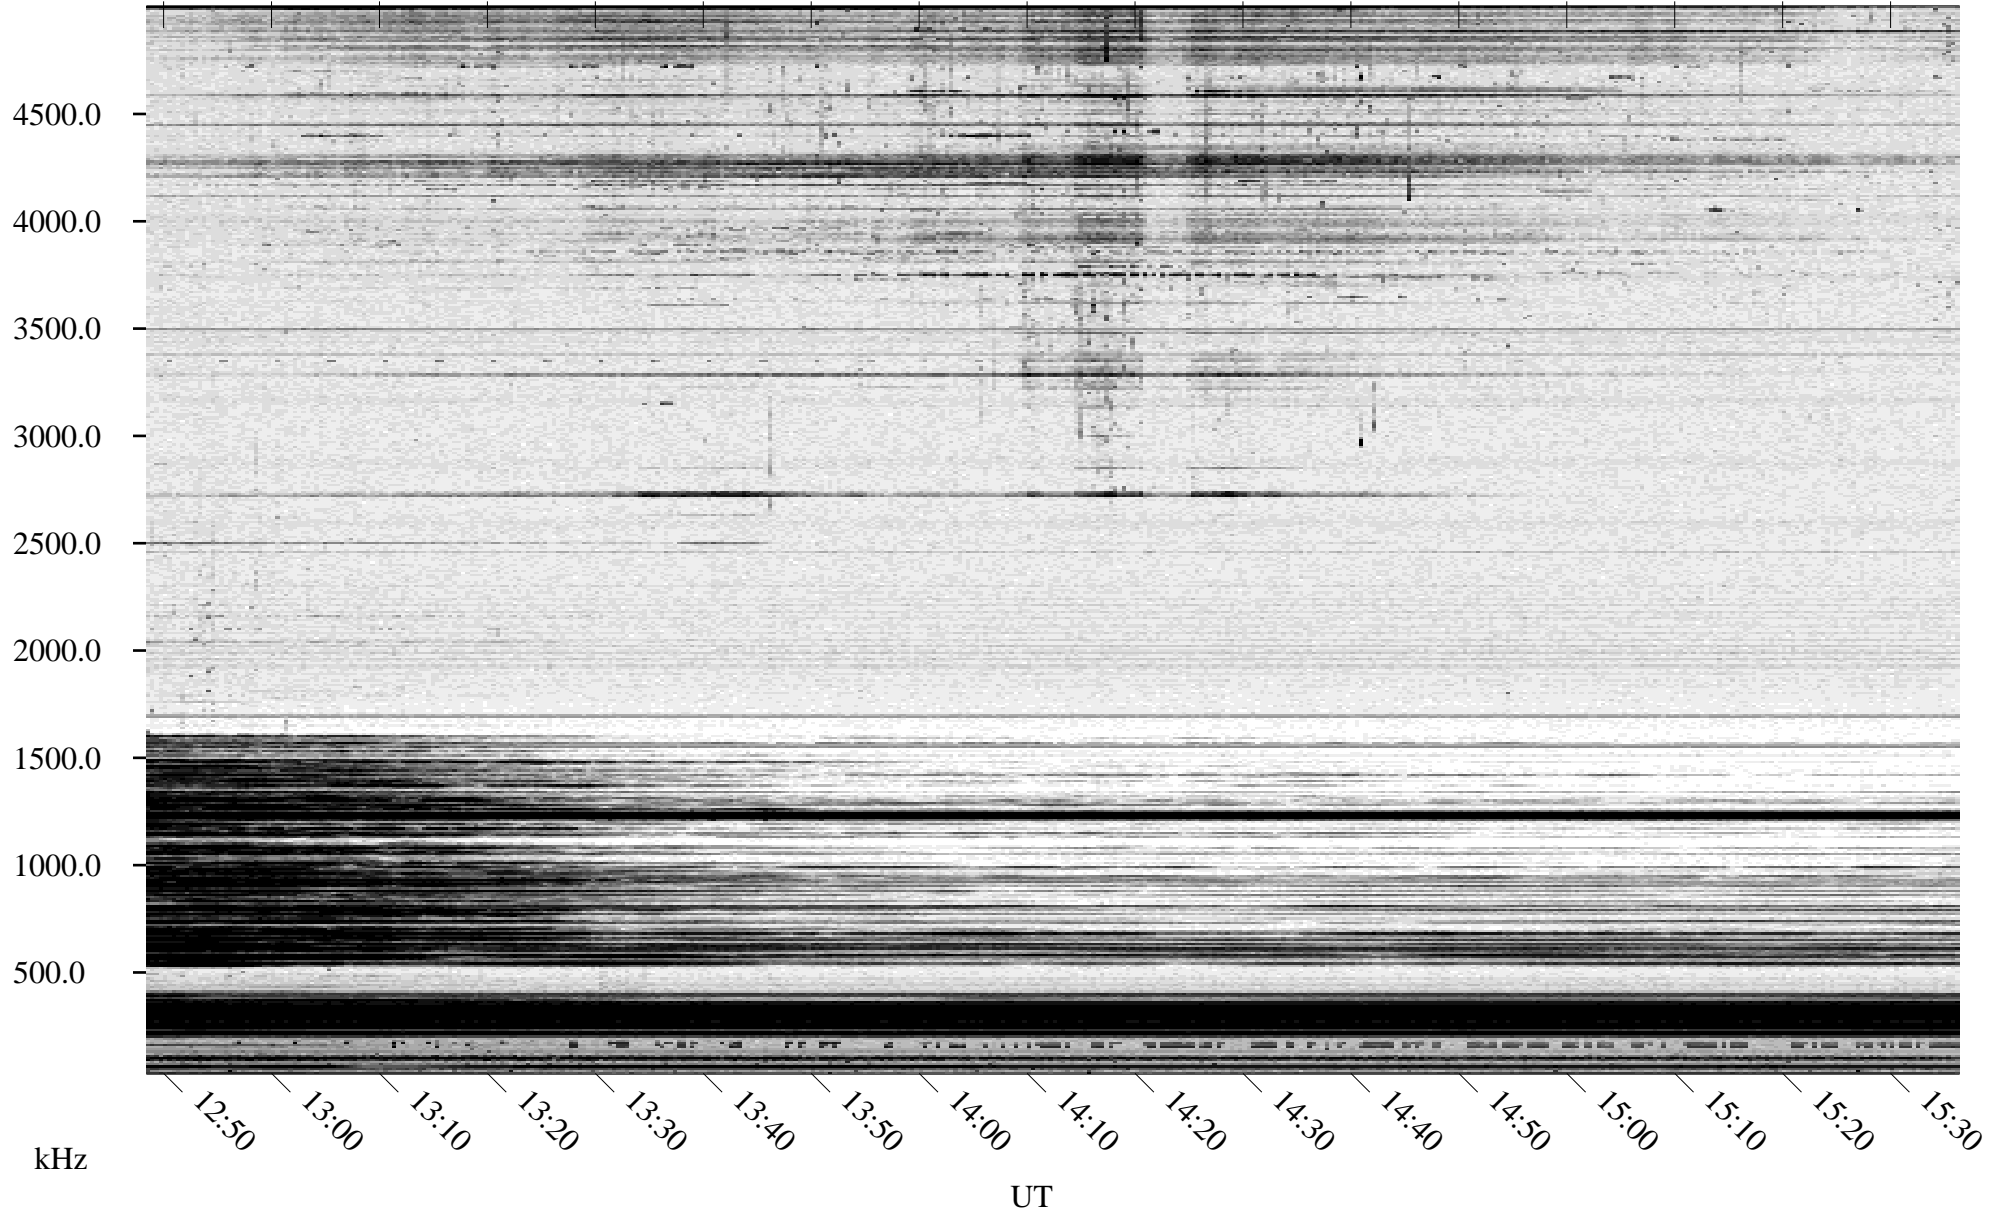

# 02/21/1995 Churchill, Manitoba

Linear Scale    Black = 161    White = 15

ch950511.r00m max\_12

Page 5

# 02/21/1995 Churchill, Manitoba

Linear Scale    Black = 161    White = 15

ch950511.r00m max\_12

Page 6

# 02/21/1995 Churchill, Manitoba

Linear Scale    Black = 161    White = 15

ch950511.r00m max\_12

Page 7