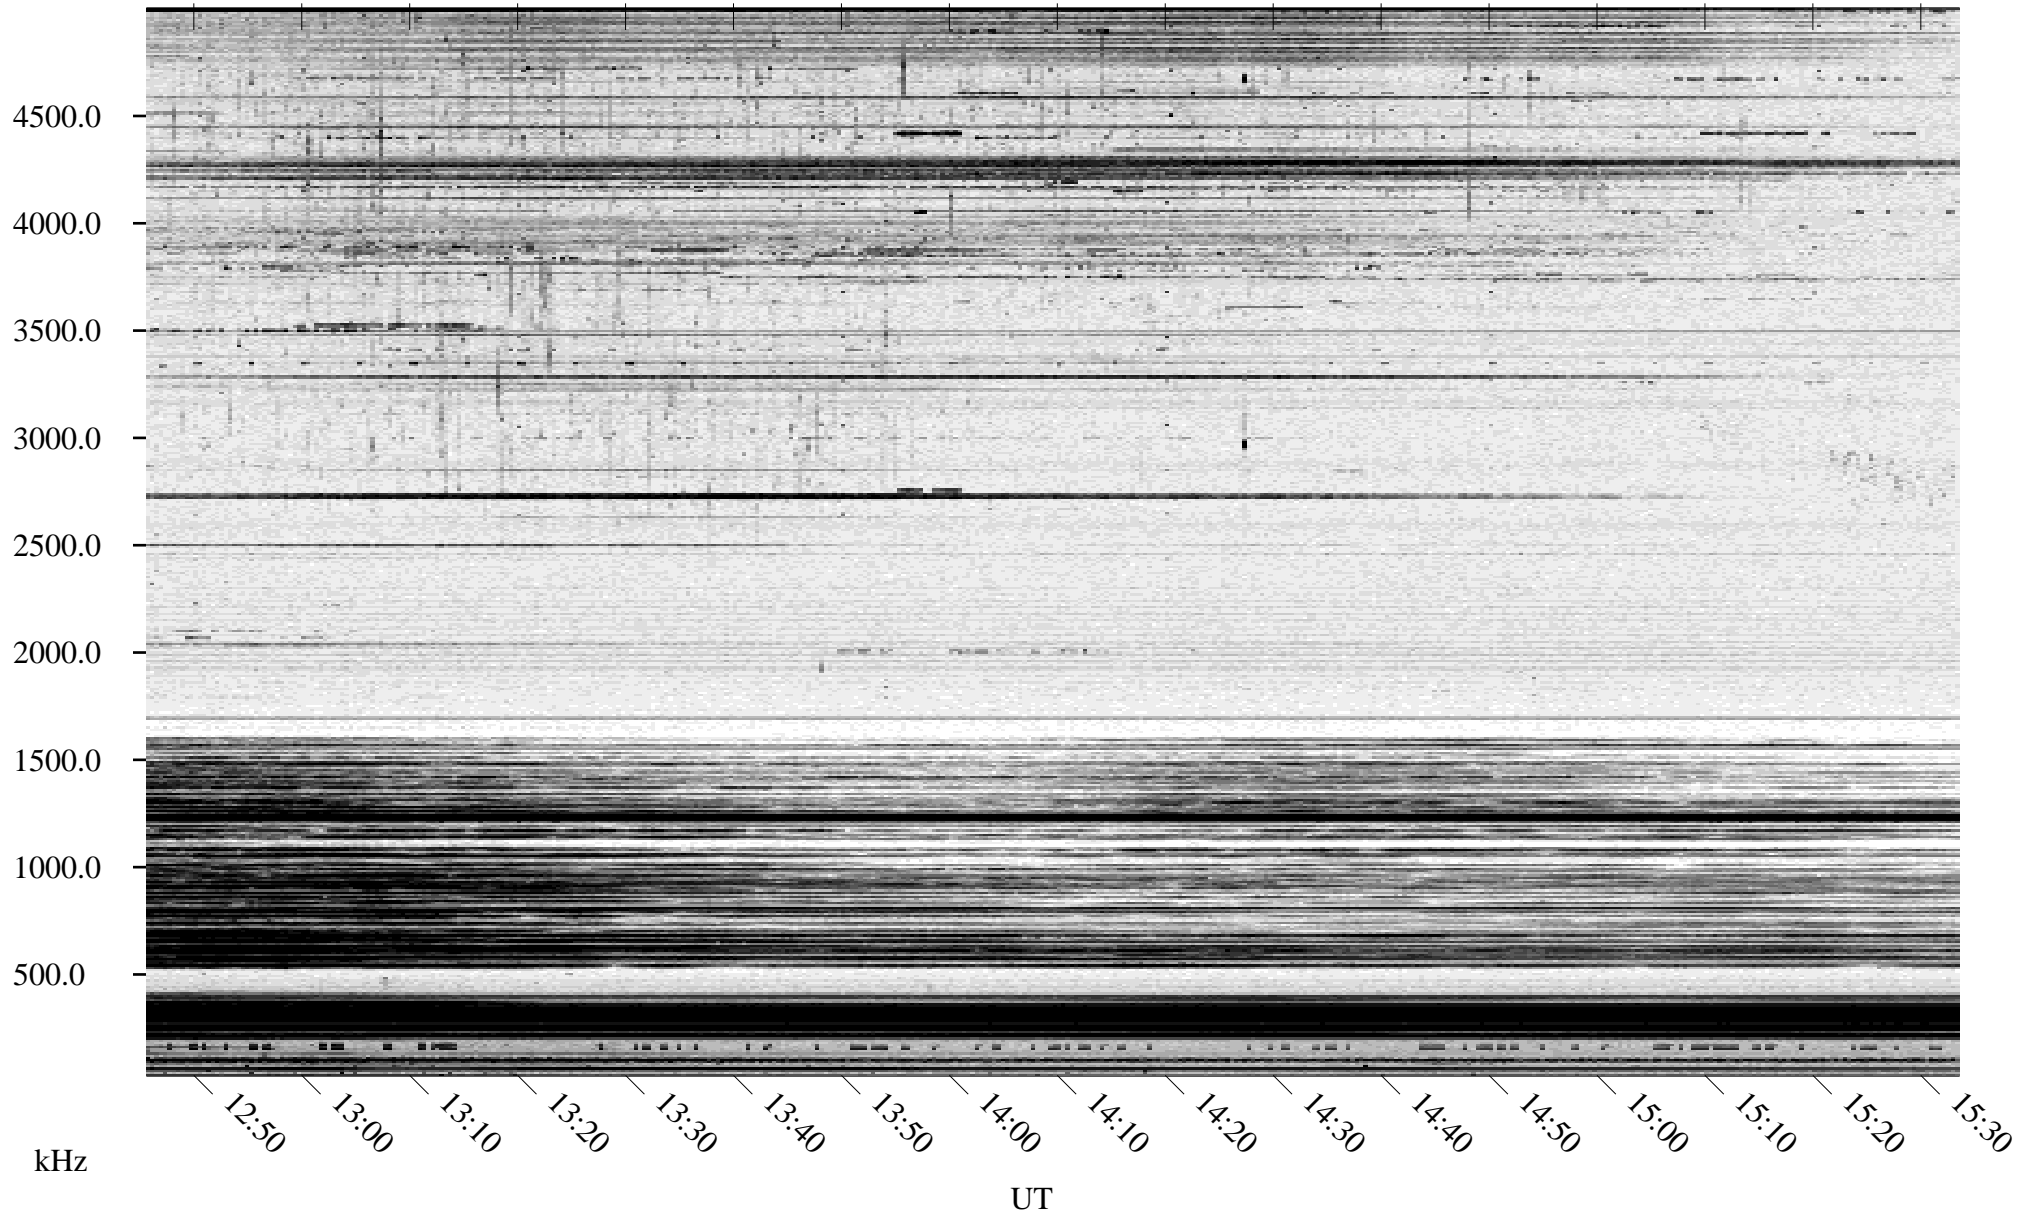

02/21/1995 Churchill, Manitoba

Linear Scale Black = 161 White = 15

ch95052l.r01m max_12

Page 1

02/22/1995 Churchill, Manitoba

Linear Scale Black = 161 White = 15

ch95052l.r01m max_12

Page 2

02/22/1995 Churchill, Manitoba

Linear Scale Black = 161 White = 15

ch95052l.r01m max_12

Page 3

02/22/1995 Churchill, Manitoba

Linear Scale Black = 161 White = 15

ch95052l.r01m max_12

Page 4

02/22/1995 Churchill, Manitoba

Linear Scale Black = 161 White = 15

ch95052l.r01m max_12

Page 5

02/22/1995 Churchill, Manitoba

Linear Scale Black = 161 White = 15

ch95052l.r01m max_12

Page 6

02/22/1995 Churchill, Manitoba

Linear Scale Black = 161 White = 15

ch95052l.r01m max_12

Page 7