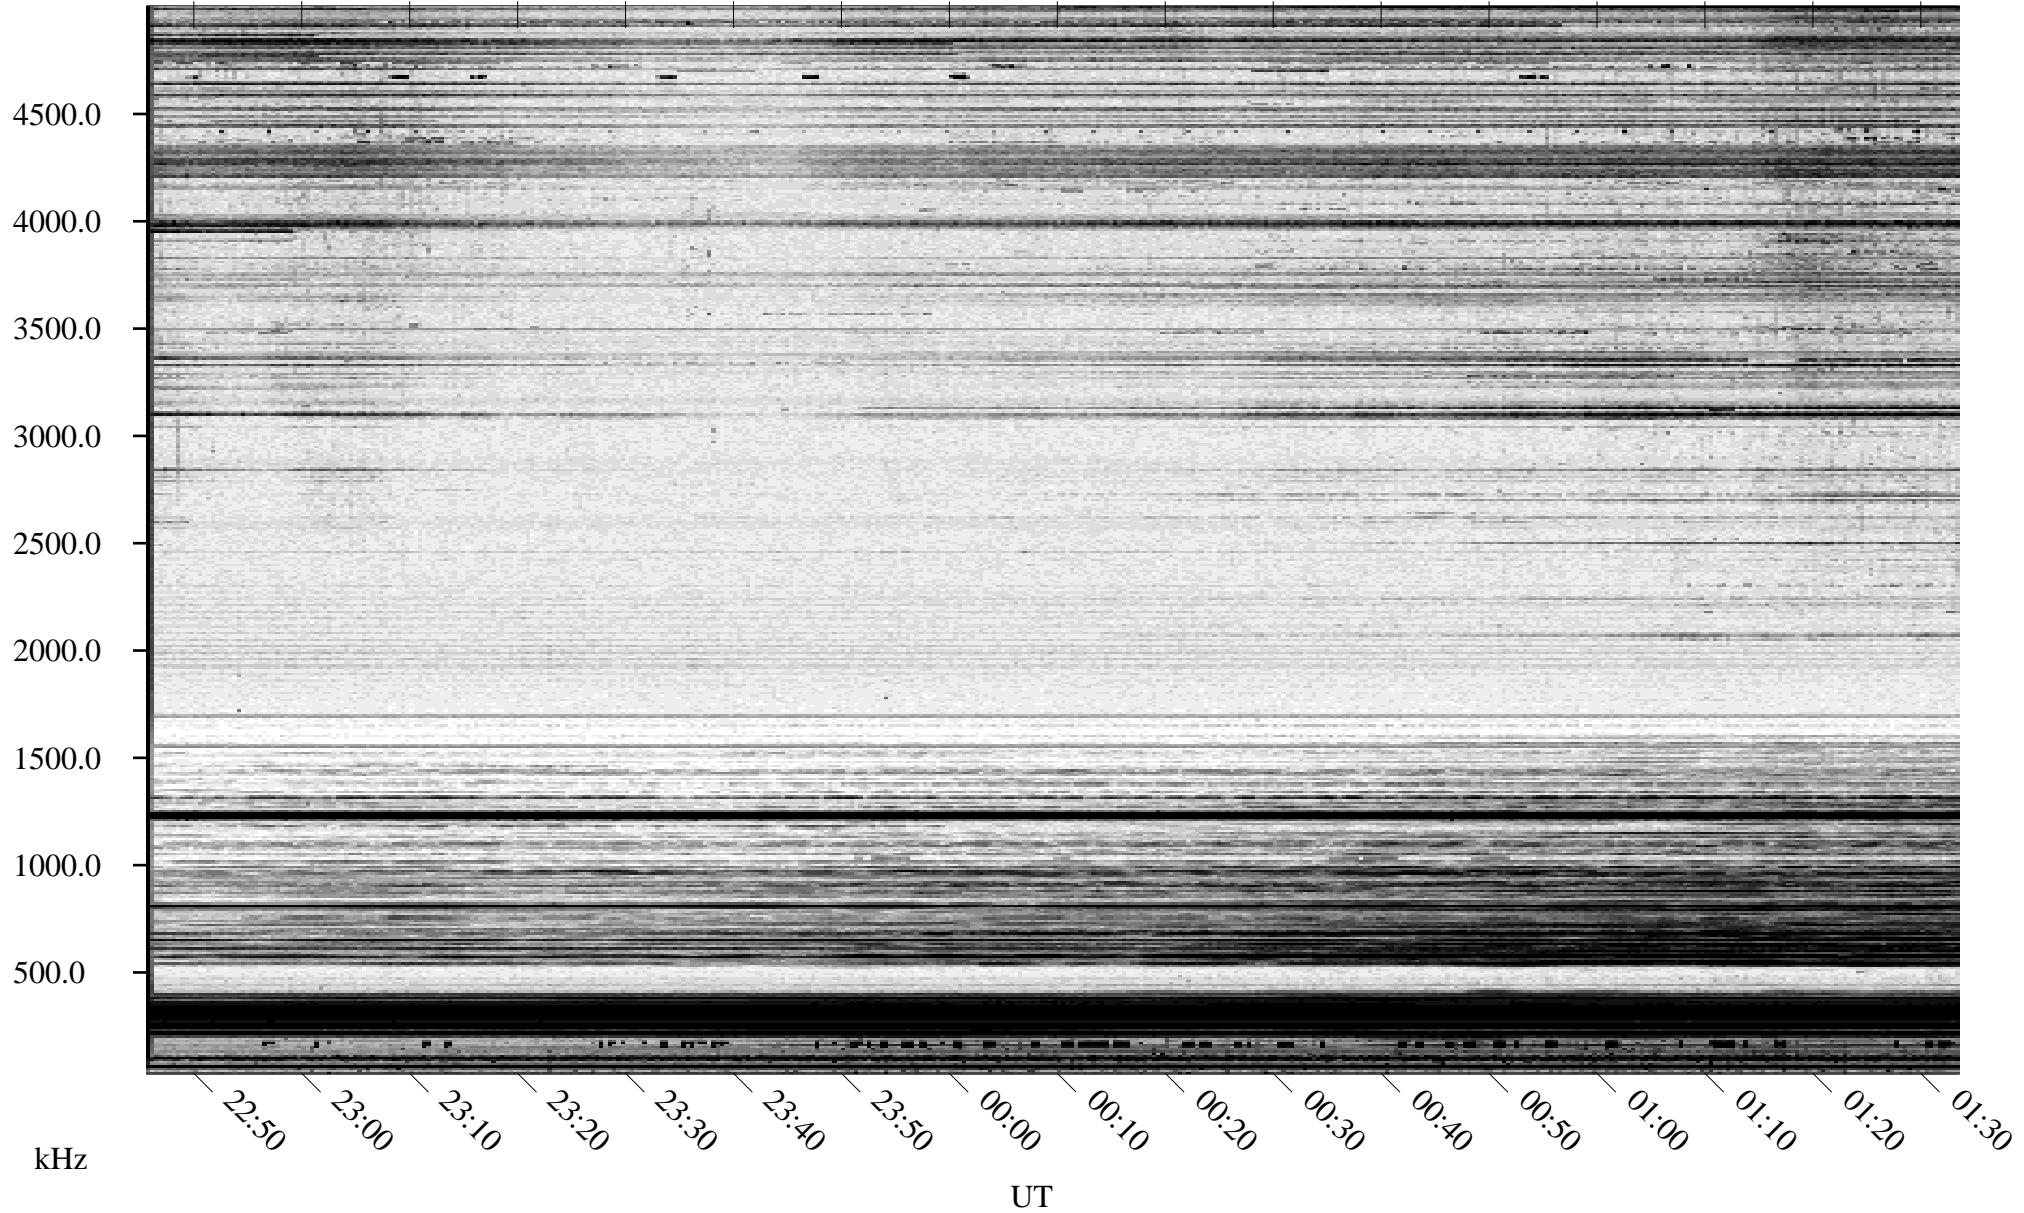

02/21/1995 Churchill, Manitoba

Linear Scale Black = 161 White = 15

ch95052l.r01m max_12

Page 1

02/22/1995 Churchill, Manitoba

Linear Scale Black = 161 White = 15

ch95052l.r01m max_12

Page 2

02/22/1995 Churchill, Manitoba

Linear Scale Black = 161 White = 15

ch95052l.r01m max_12

Page 3

02/22/1995 Churchill, Manitoba

Linear Scale Black = 161 White = 15

ch95052l.r01m max_12

Page 4

02/22/1995 Churchill, Manitoba

Linear Scale Black = 161 White = 15

ch95052l.r01m max_12

Page 5

02/22/1995 Churchill, Manitoba

Linear Scale Black = 161 White = 15

ch95052l.r01m max_12

Page 6

02/22/1995 Churchill, Manitoba

Linear Scale Black = 161 White = 15

ch95052l.r01m max_12

Page 7