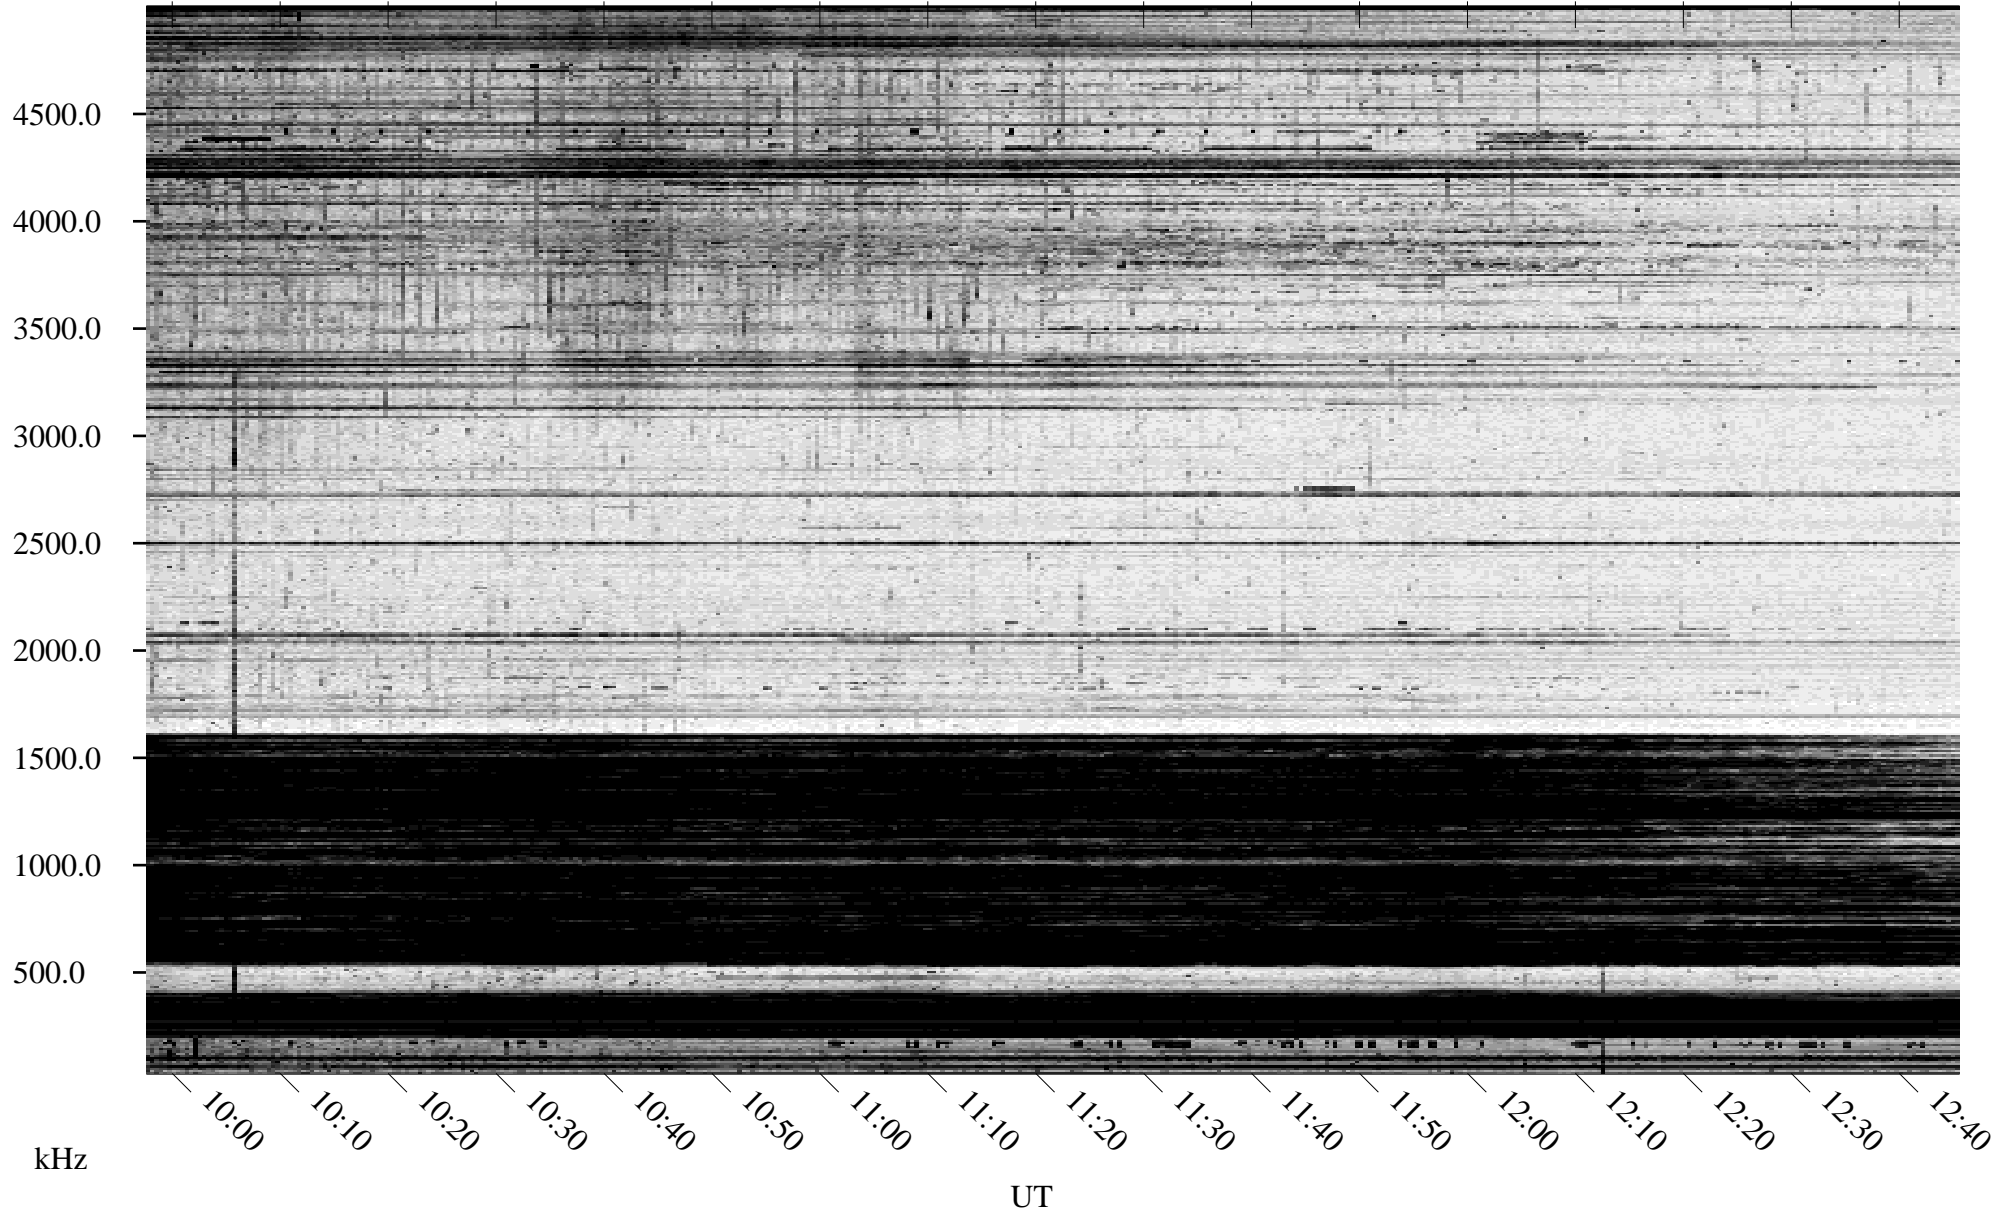

02/21/1995 Churchill, Manitoba

Linear Scale Black = 161 White = 15

ch95052l.r01m max_12

Page 1

02/22/1995 Churchill, Manitoba

Linear Scale Black = 161 White = 15

ch95052l.r01m max_12

Page 2

02/22/1995 Churchill, Manitoba

Linear Scale Black = 161 White = 15

ch95052l.r01m max_12

Page 3

02/22/1995 Churchill, Manitoba

Linear Scale Black = 161 White = 15

ch95052l.r01m max_12

Page 4

02/22/1995 Churchill, Manitoba

Linear Scale Black = 161 White = 15

ch95052l.r01m max_12

Page 5

02/22/1995 Churchill, Manitoba

Linear Scale Black = 161 White = 15

ch95052l.r01m max_12

Page 6

02/22/1995 Churchill, Manitoba

Linear Scale Black = 161 White = 15

ch95052l.r01m max_12

Page 7