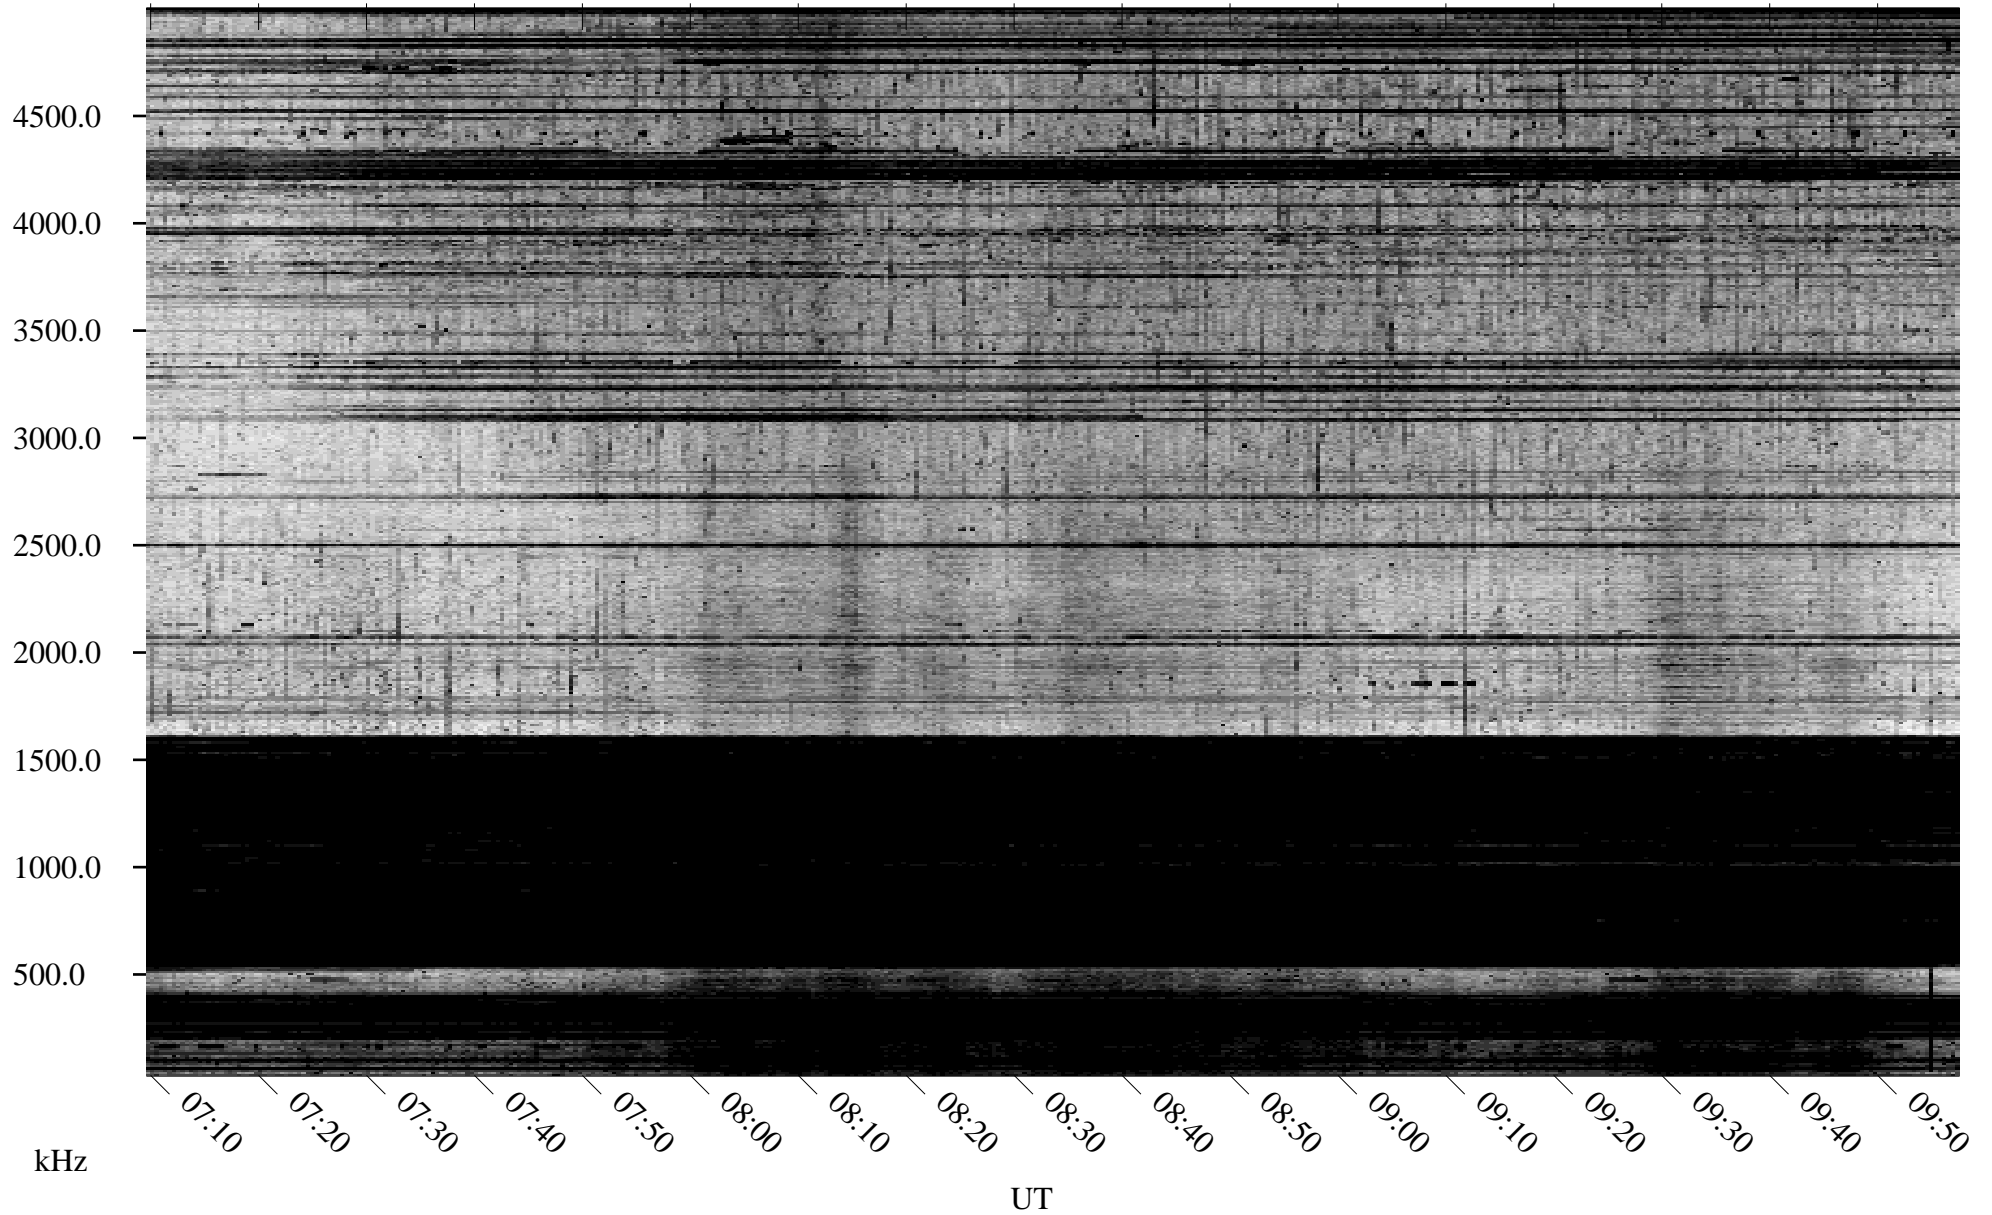

02/21/1995 Churchill, Manitoba

Linear Scale Black = 161 White = 15

ch95052l.r01m max_12

Page 1

02/22/1995 Churchill, Manitoba

Linear Scale Black = 161 White = 15

ch95052l.r01m max_12

Page 2

02/22/1995 Churchill, Manitoba

Linear Scale Black = 161 White = 15

ch95052l.r01m max_12

Page 3

02/22/1995 Churchill, Manitoba

Linear Scale Black = 161 White = 15

ch95052l.r01m max_12

Page 4

02/22/1995 Churchill, Manitoba

Linear Scale Black = 161 White = 15

ch95052l.r01m max_12

Page 5

02/22/1995 Churchill, Manitoba

Linear Scale Black = 161 White = 15

ch95052l.r01m max_12

Page 6

02/22/1995 Churchill, Manitoba

Linear Scale Black = 161 White = 15

ch95052l.r01m max_12

Page 7