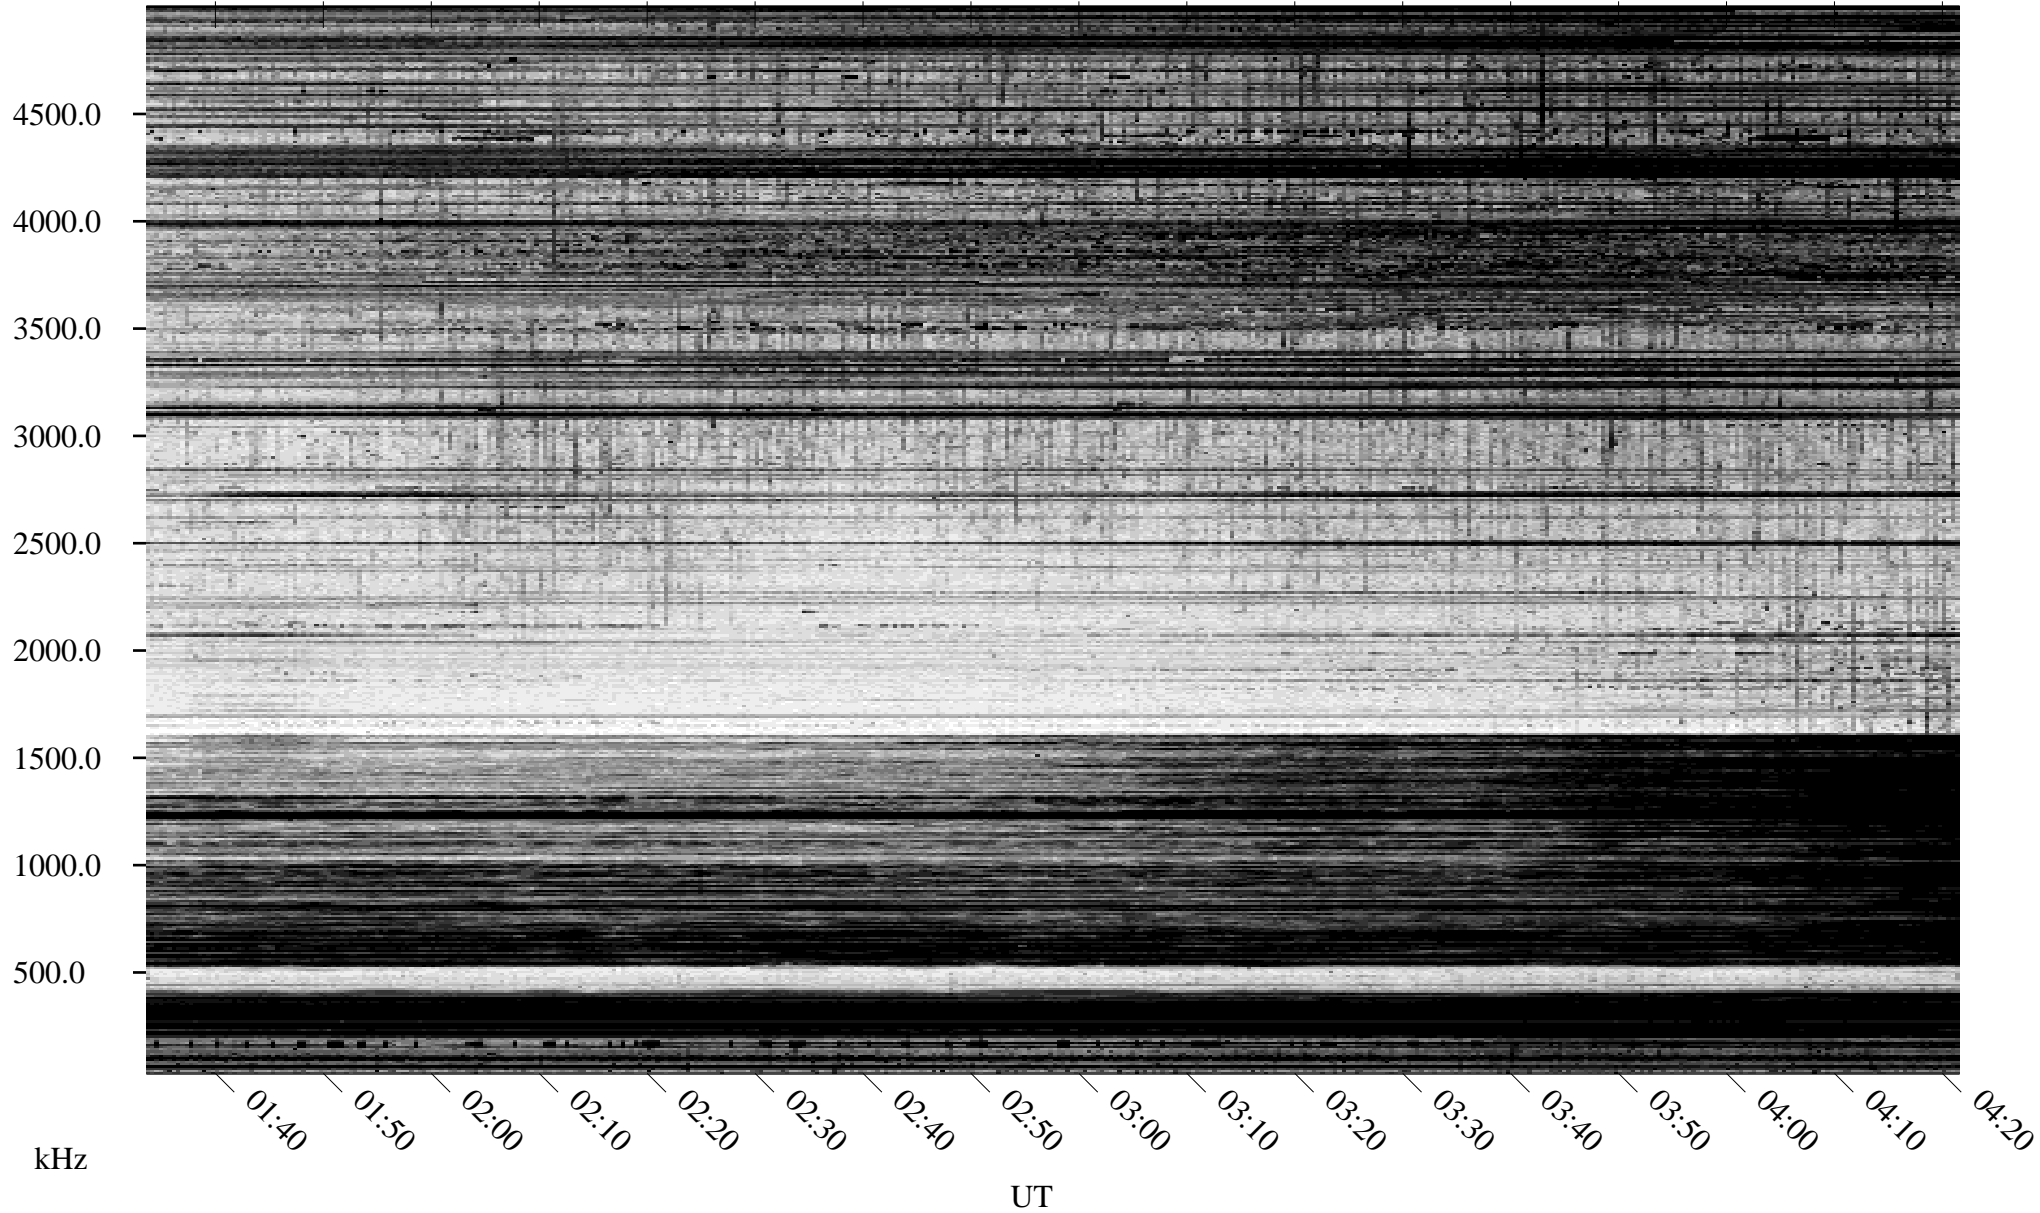

02/21/1995 Churchill, Manitoba

Linear Scale Black = 161 White = 15

ch95052l.r01m max_12

Page 1

02/22/1995 Churchill, Manitoba

Linear Scale Black = 161 White = 15

ch95052l.r01m max_12

Page 2

02/22/1995 Churchill, Manitoba

Linear Scale Black = 161 White = 15

ch95052l.r01m max_12

Page 3

02/22/1995 Churchill, Manitoba

Linear Scale Black = 161 White = 15

ch95052l.r01m max_12

Page 4

02/22/1995 Churchill, Manitoba

Linear Scale Black = 161 White = 15

ch95052l.r01m max_12

Page 5

02/22/1995 Churchill, Manitoba

Linear Scale Black = 161 White = 15

ch95052l.r01m max_12

Page 6

02/22/1995 Churchill, Manitoba

Linear Scale Black = 161 White = 15

ch95052l.r01m max_12

Page 7