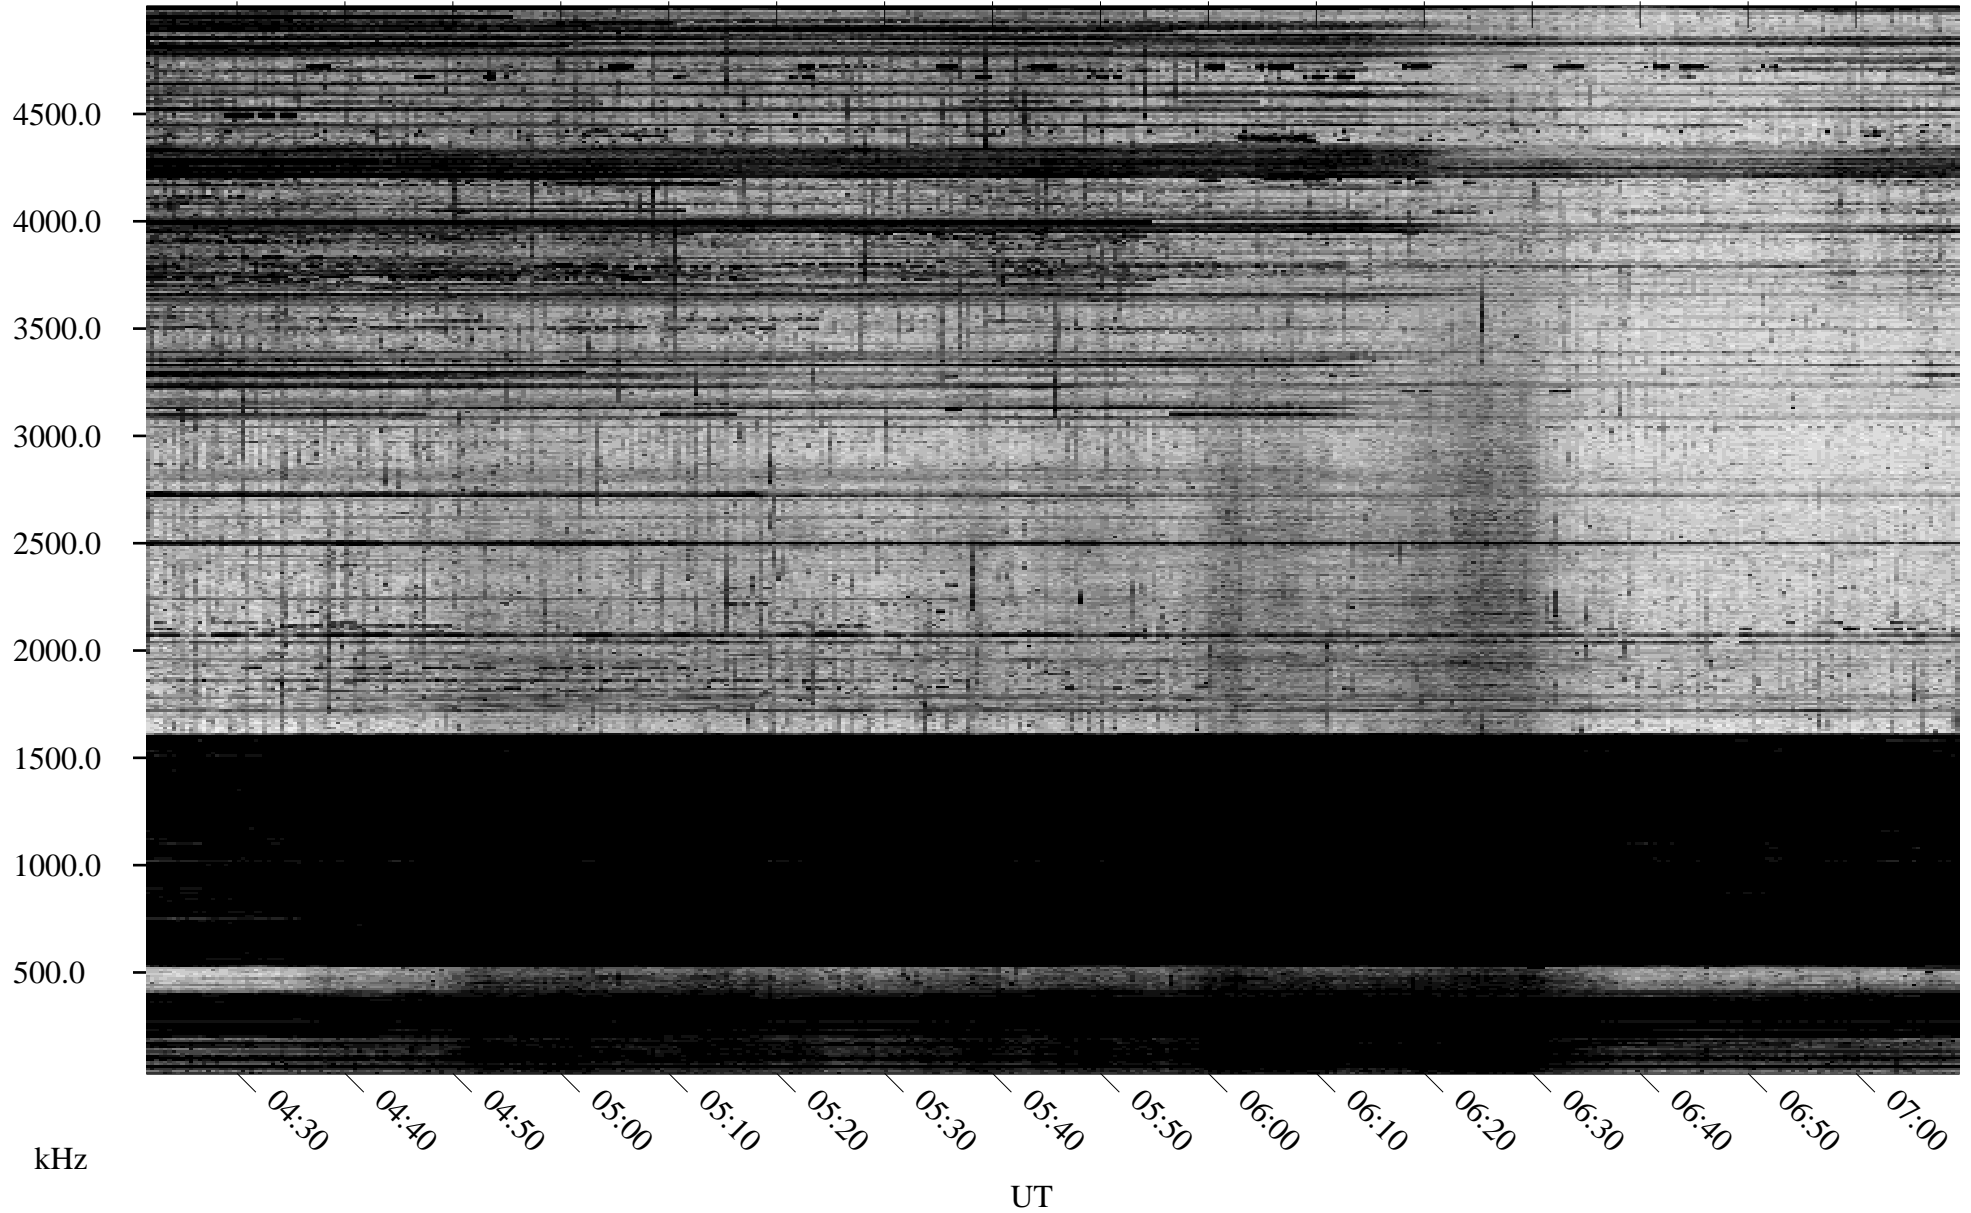

02/21/1995 Churchill, Manitoba

Linear Scale Black = 161 White = 15

ch95052l.r01m max_12

Page 1

02/22/1995 Churchill, Manitoba

Linear Scale Black = 161 White = 15

ch95052l.r01m max_12

Page 2

02/22/1995 Churchill, Manitoba

Linear Scale Black = 161 White = 15

ch95052l.r01m max_12

Page 3

02/22/1995 Churchill, Manitoba

Linear Scale Black = 161 White = 15

ch95052l.r01m max_12

Page 4

02/22/1995 Churchill, Manitoba

Linear Scale Black = 161 White = 15

ch95052l.r01m max_12

Page 5

02/22/1995 Churchill, Manitoba

Linear Scale Black = 161 White = 15

ch95052l.r01m max_12

Page 6

02/22/1995 Churchill, Manitoba

Linear Scale Black = 161 White = 15

ch95052l.r01m max_12

Page 7