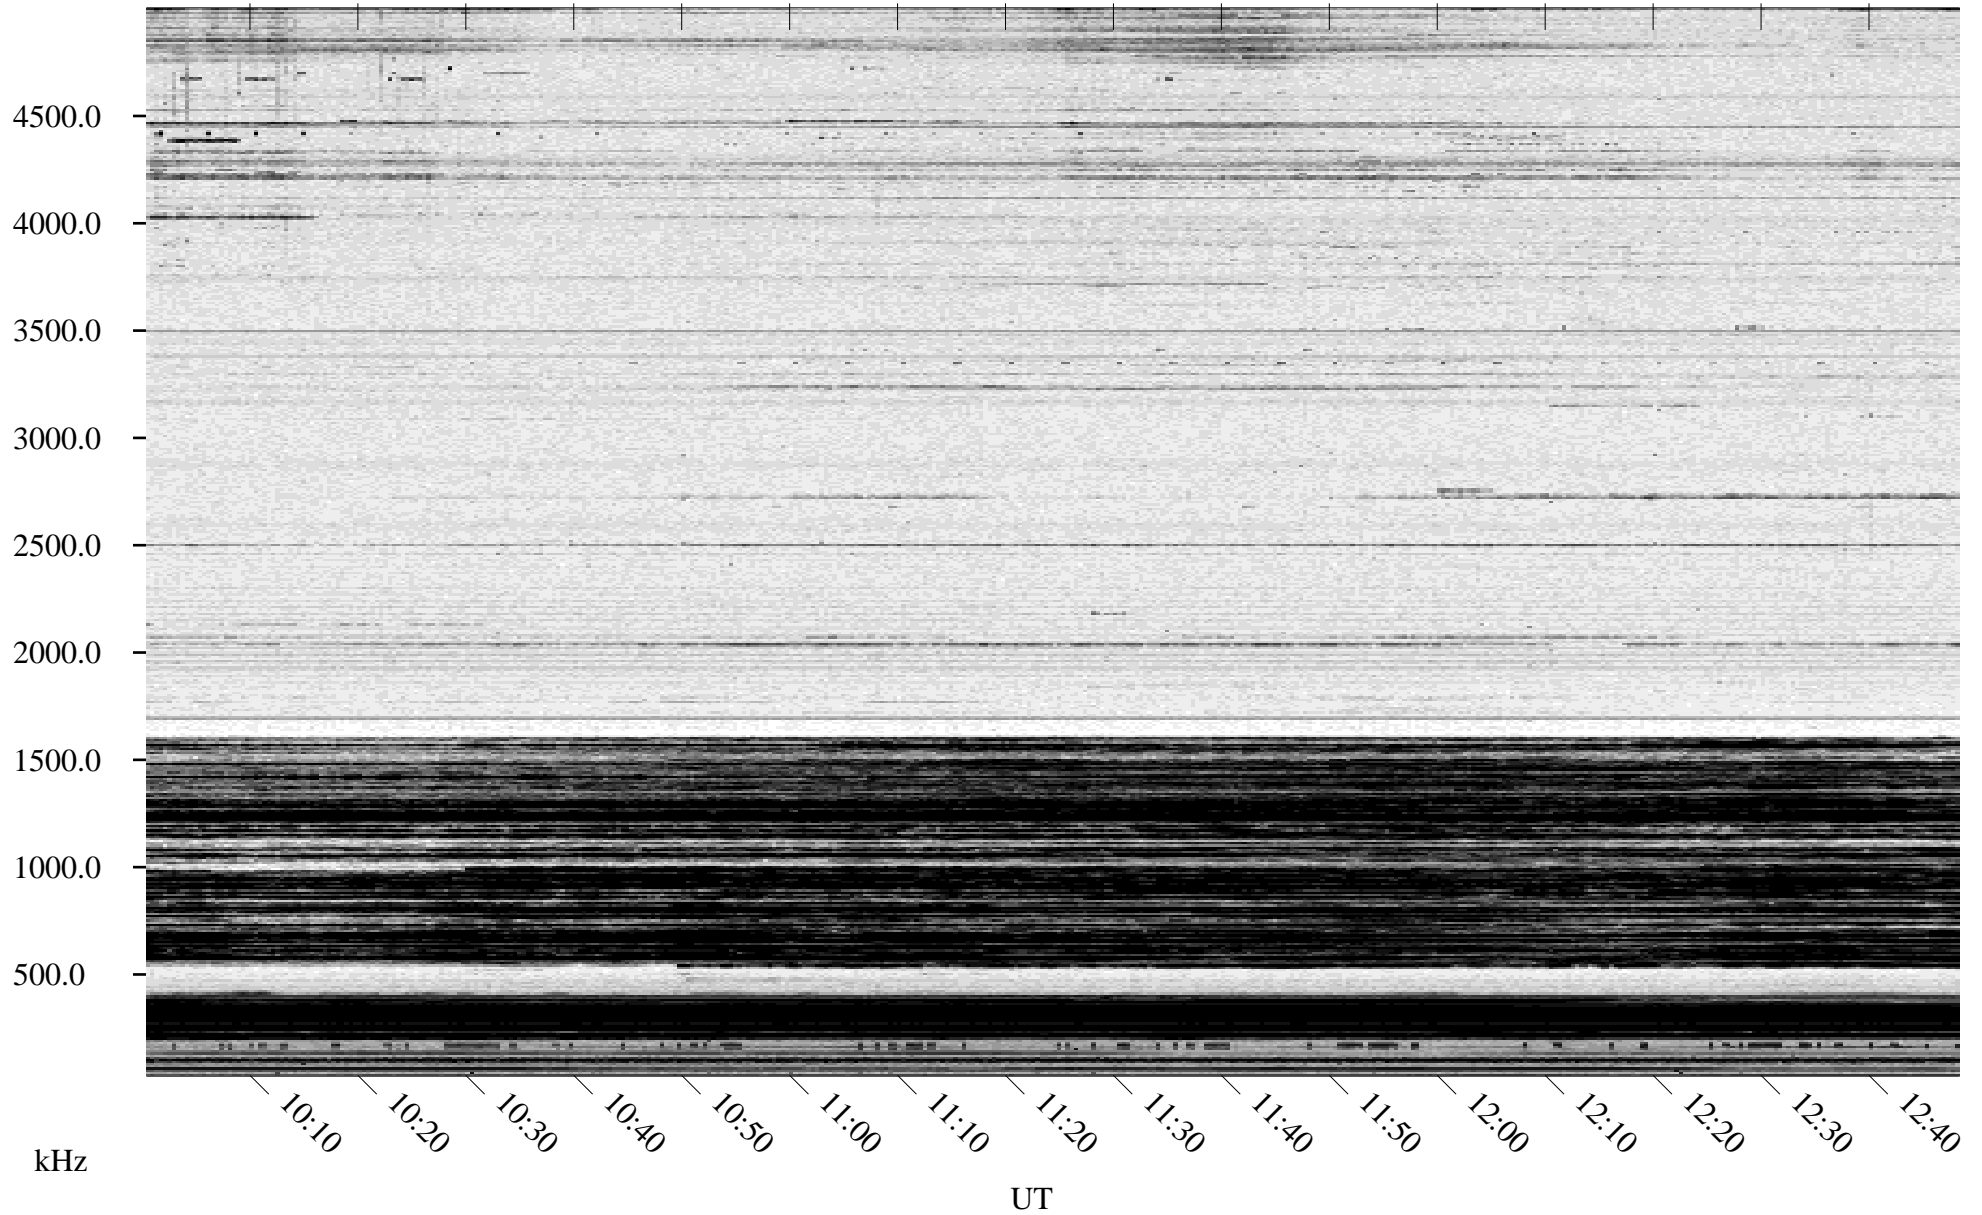

# 02/23/1995 Churchill, Manitoba

Linear Scale    Black = 161    White = 15

ch950531.r00m max\_12

Page 5

# 02/23/1995 Churchill, Manitoba

Linear Scale    Black = 161    White = 15

ch950531.r00m max\_12

Page 6

# 02/23/1995 Churchill, Manitoba

Linear Scale    Black = 161    White = 15

ch950531.r00m max\_12

Page 7

# 02/23/1995 Churchill, Manitoba

Linear Scale    Black = 161    White = 15

ch950531.r00m max\_12