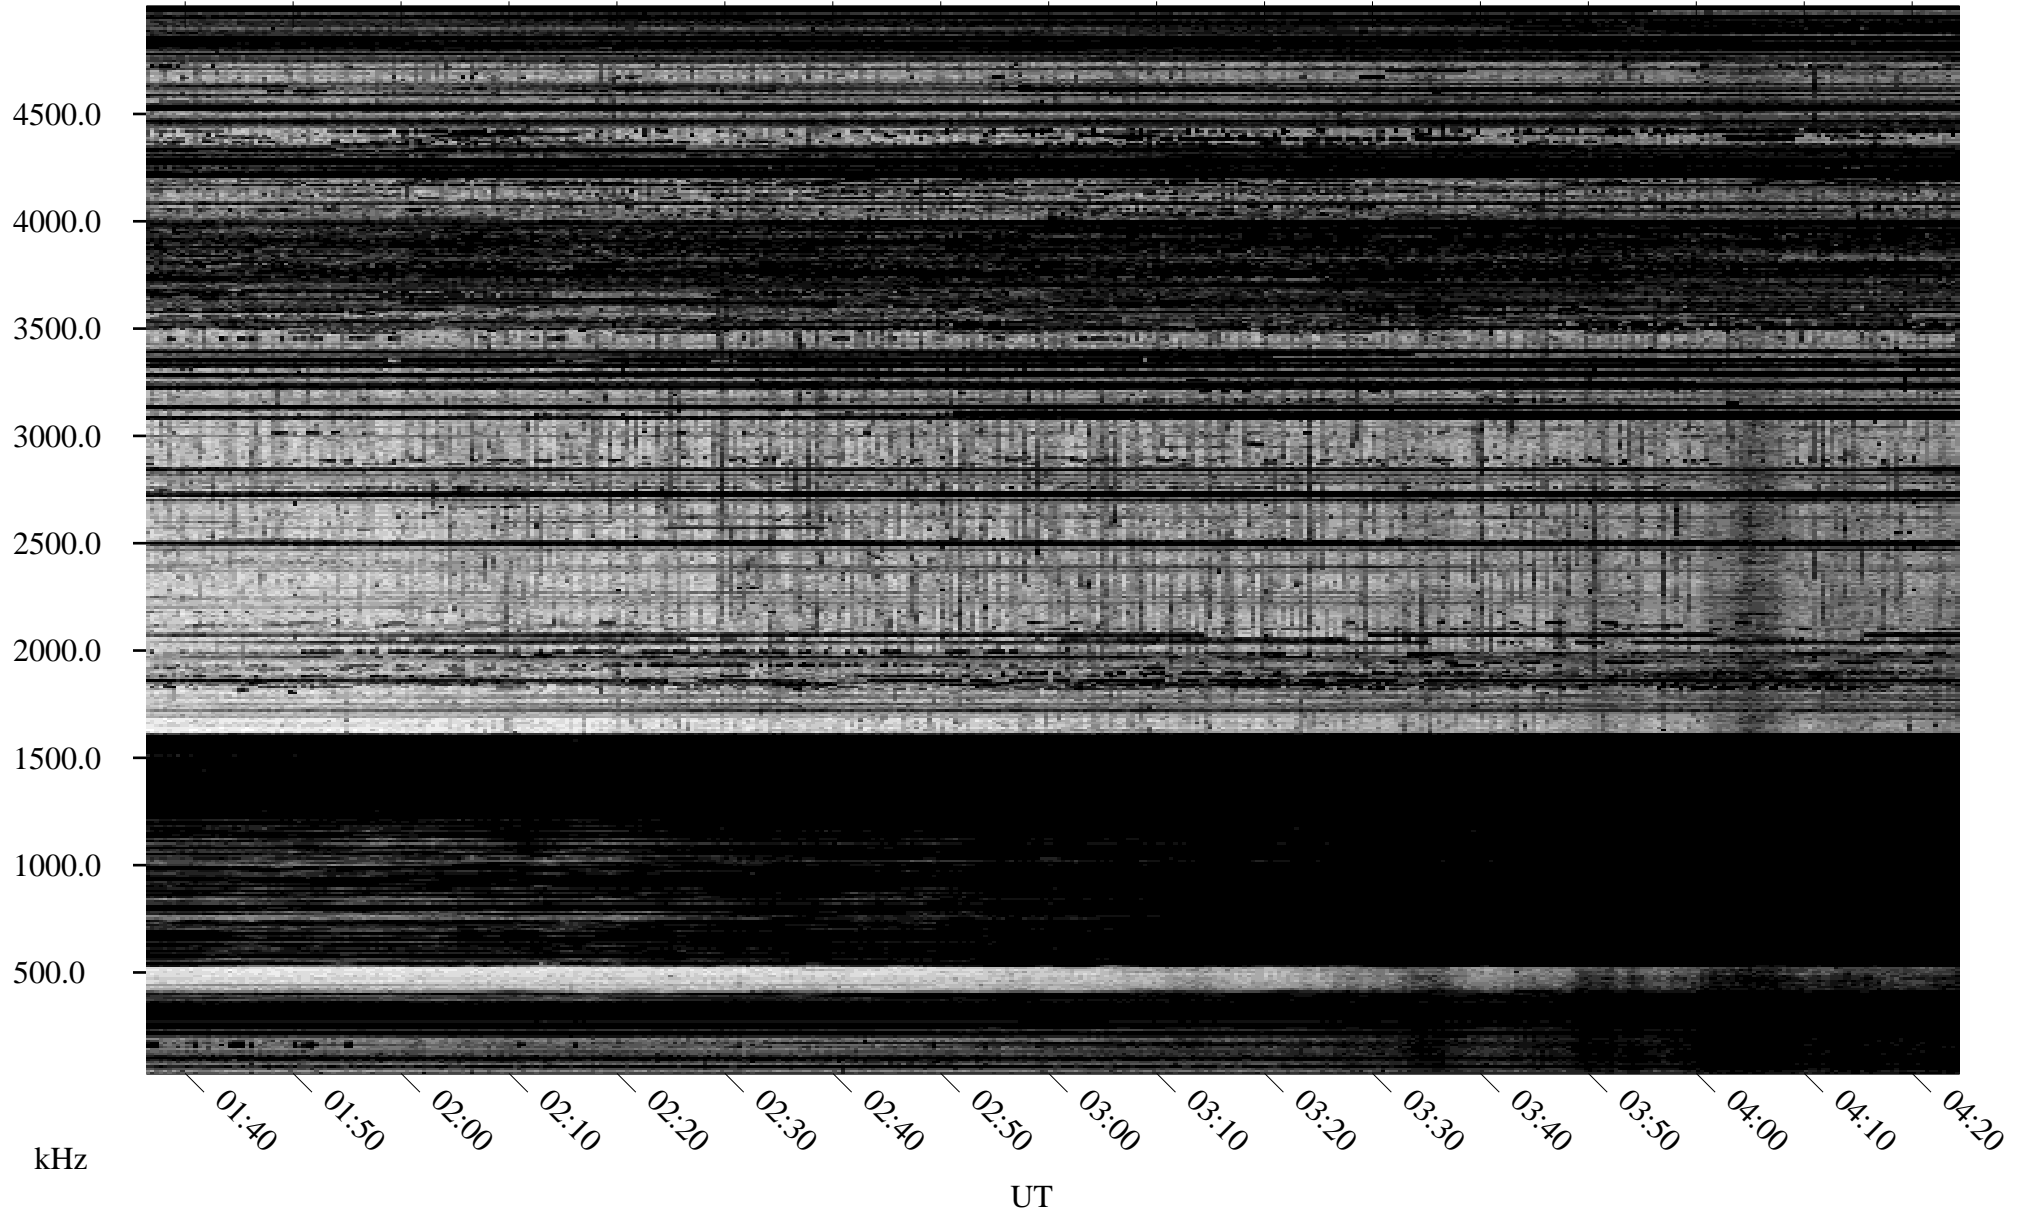

# 02/22/1995 Churchill, Manitoba

Linear Scale    Black = 161    White = 15

ch950531.r00m max\_12

Page 1

# 02/22/1995 Churchill, Manitoba

Linear Scale    Black = 161    White = 15

ch950531.r00m max\_12

Page 2

# 02/23/1995 Churchill, Manitoba

Linear Scale    Black = 161    White = 15

ch95053l.r00m max\_12

Page 3

# 02/23/1995 Churchill, Manitoba

Linear Scale    Black = 161    White = 15

ch950531.r00m max\_12

Page 4