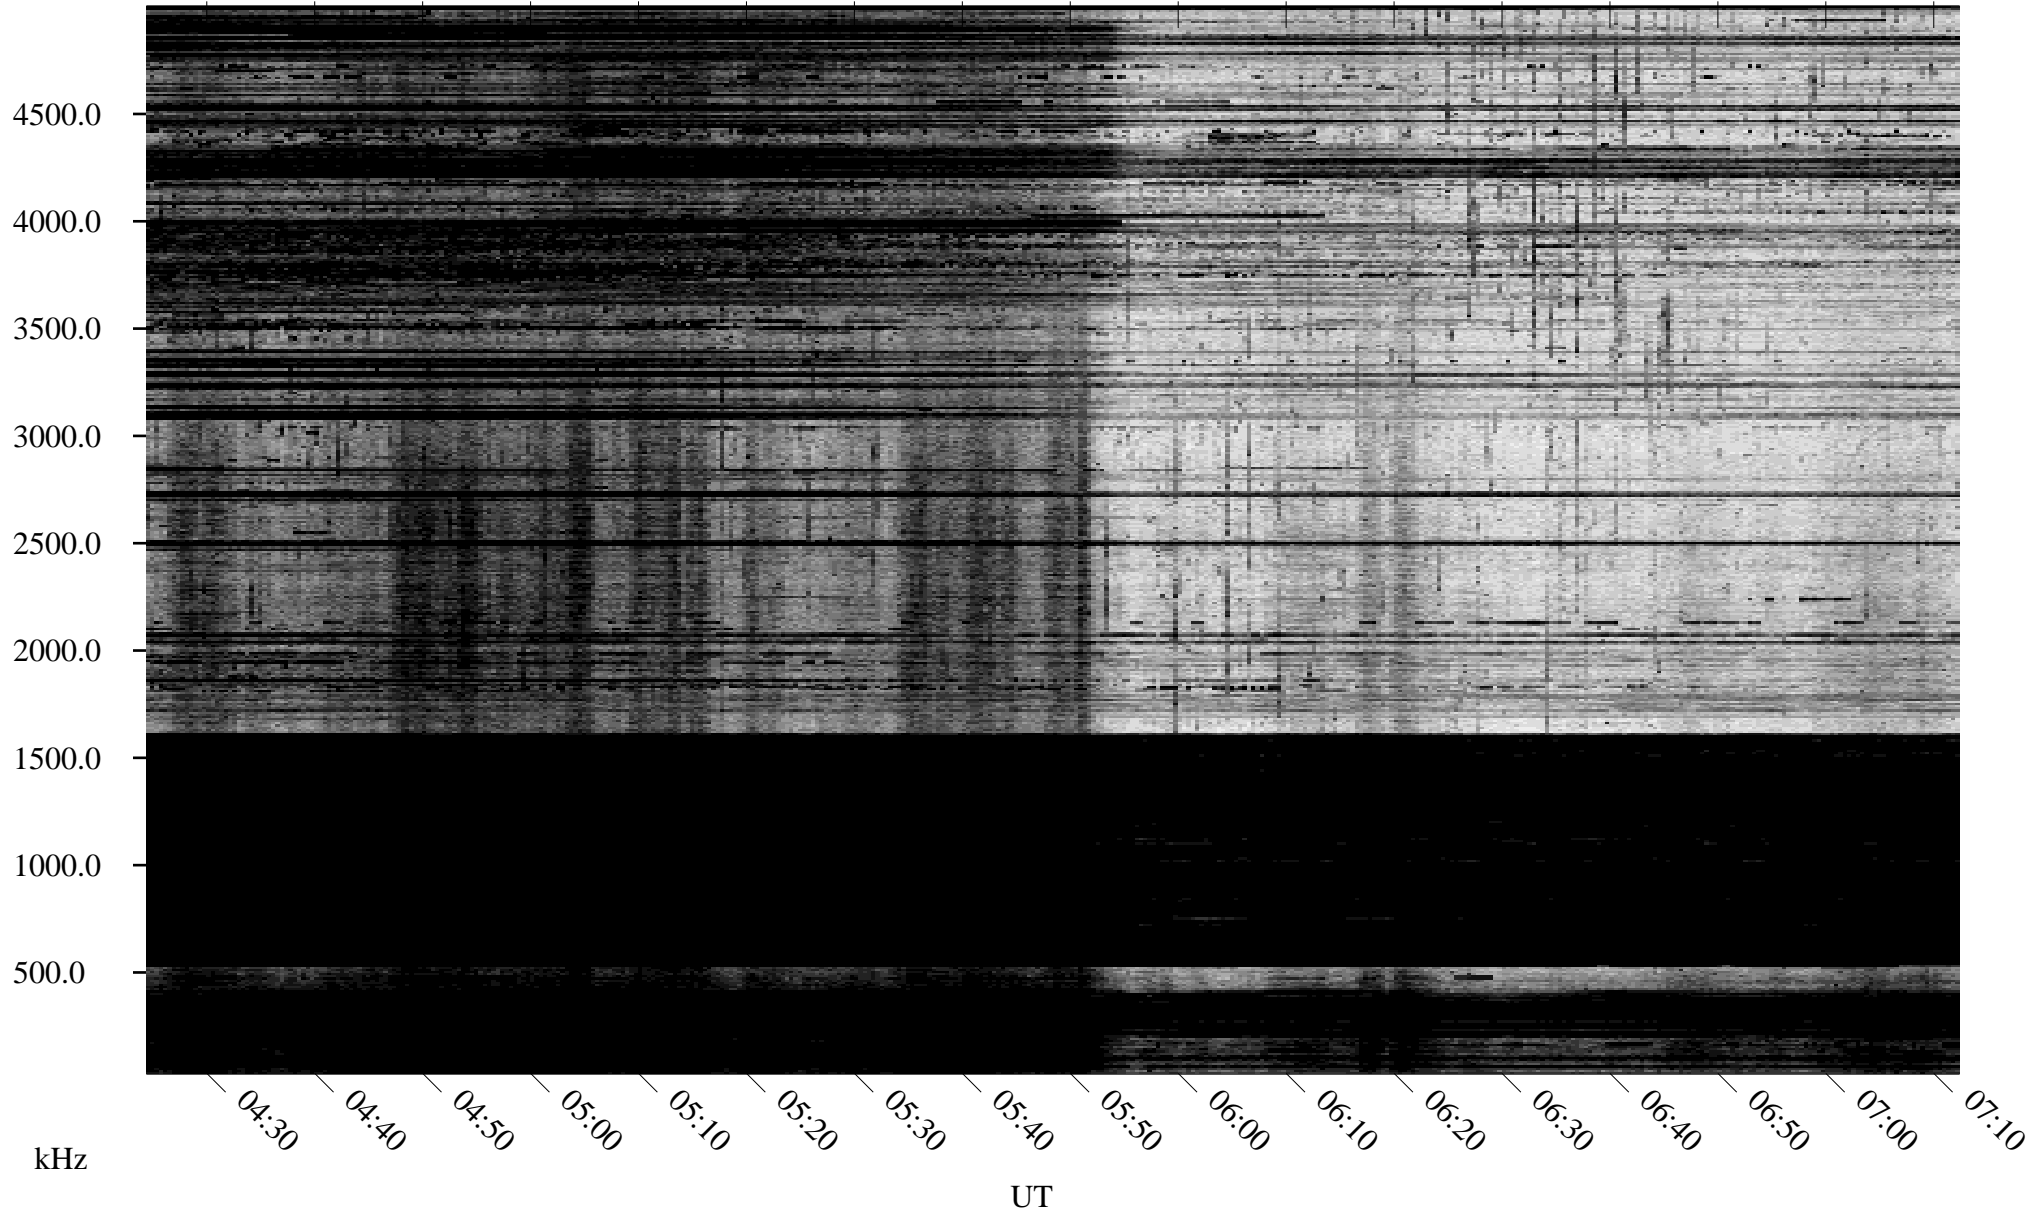

# 02/22/1995 Churchill, Manitoba

Linear Scale    Black = 161    White = 15

ch950531.r00m max\_12

Page 1

# 02/22/1995 Churchill, Manitoba

Linear Scale    Black = 161    White = 15

ch950531.r00m max\_12

Page 2

# 02/23/1995 Churchill, Manitoba

Linear Scale    Black = 161    White = 15

ch95053l.r00m max\_12

Page 3

# 02/23/1995 Churchill, Manitoba

Linear Scale    Black = 161    White = 15

ch950531.r00m max\_12

Page 4