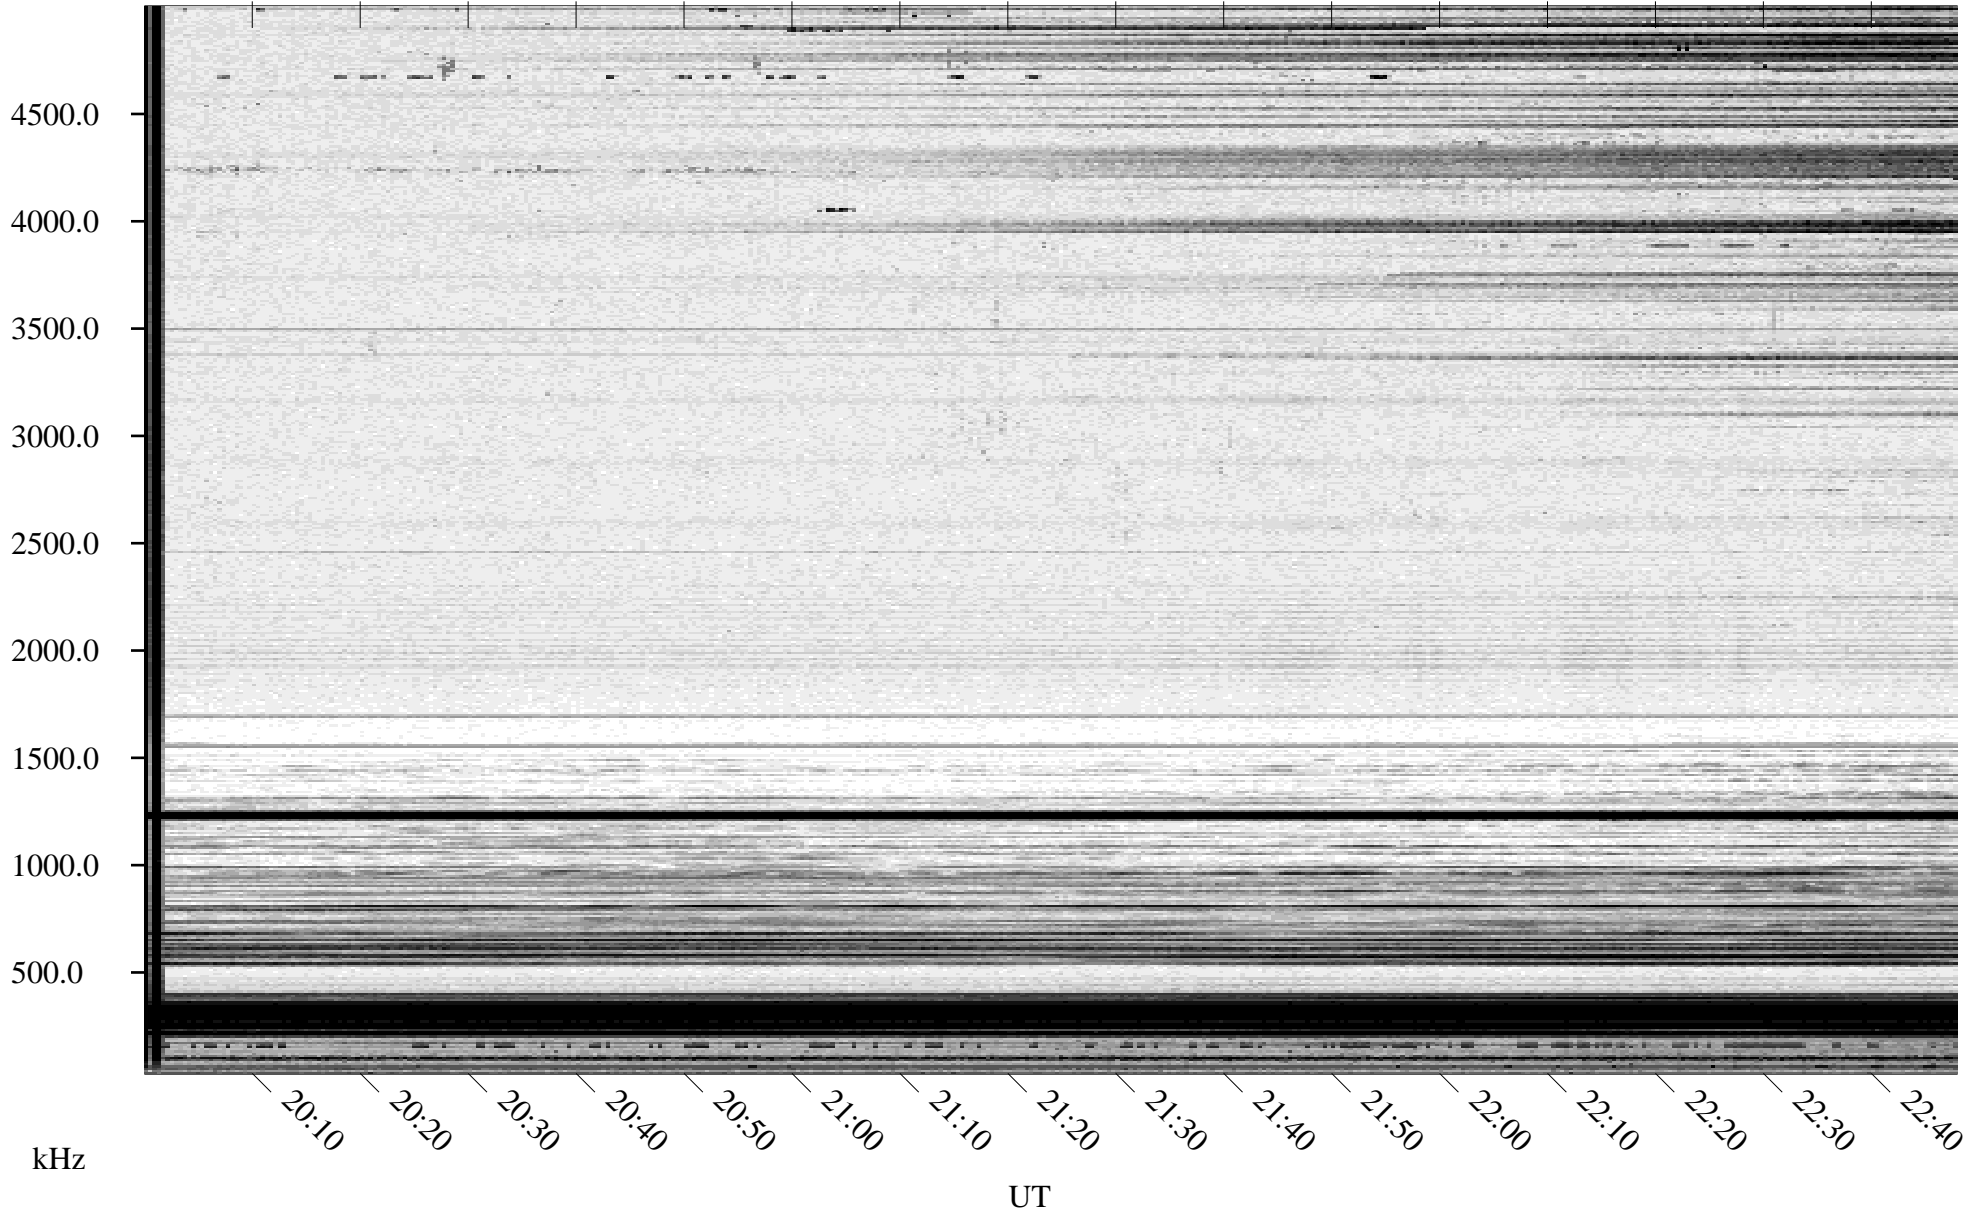

# 02/22/1995 Churchill, Manitoba

Linear Scale    Black = 161    White = 15

ch950531.r00m max\_12

Page 1

# 02/22/1995 Churchill, Manitoba

Linear Scale    Black = 161    White = 15

ch950531.r00m max\_12

Page 2

# 02/23/1995 Churchill, Manitoba

Linear Scale    Black = 161    White = 15

ch95053l.r00m max\_12

Page 3

# 02/23/1995 Churchill, Manitoba

Linear Scale    Black = 161    White = 15

ch950531.r00m max\_12

Page 4