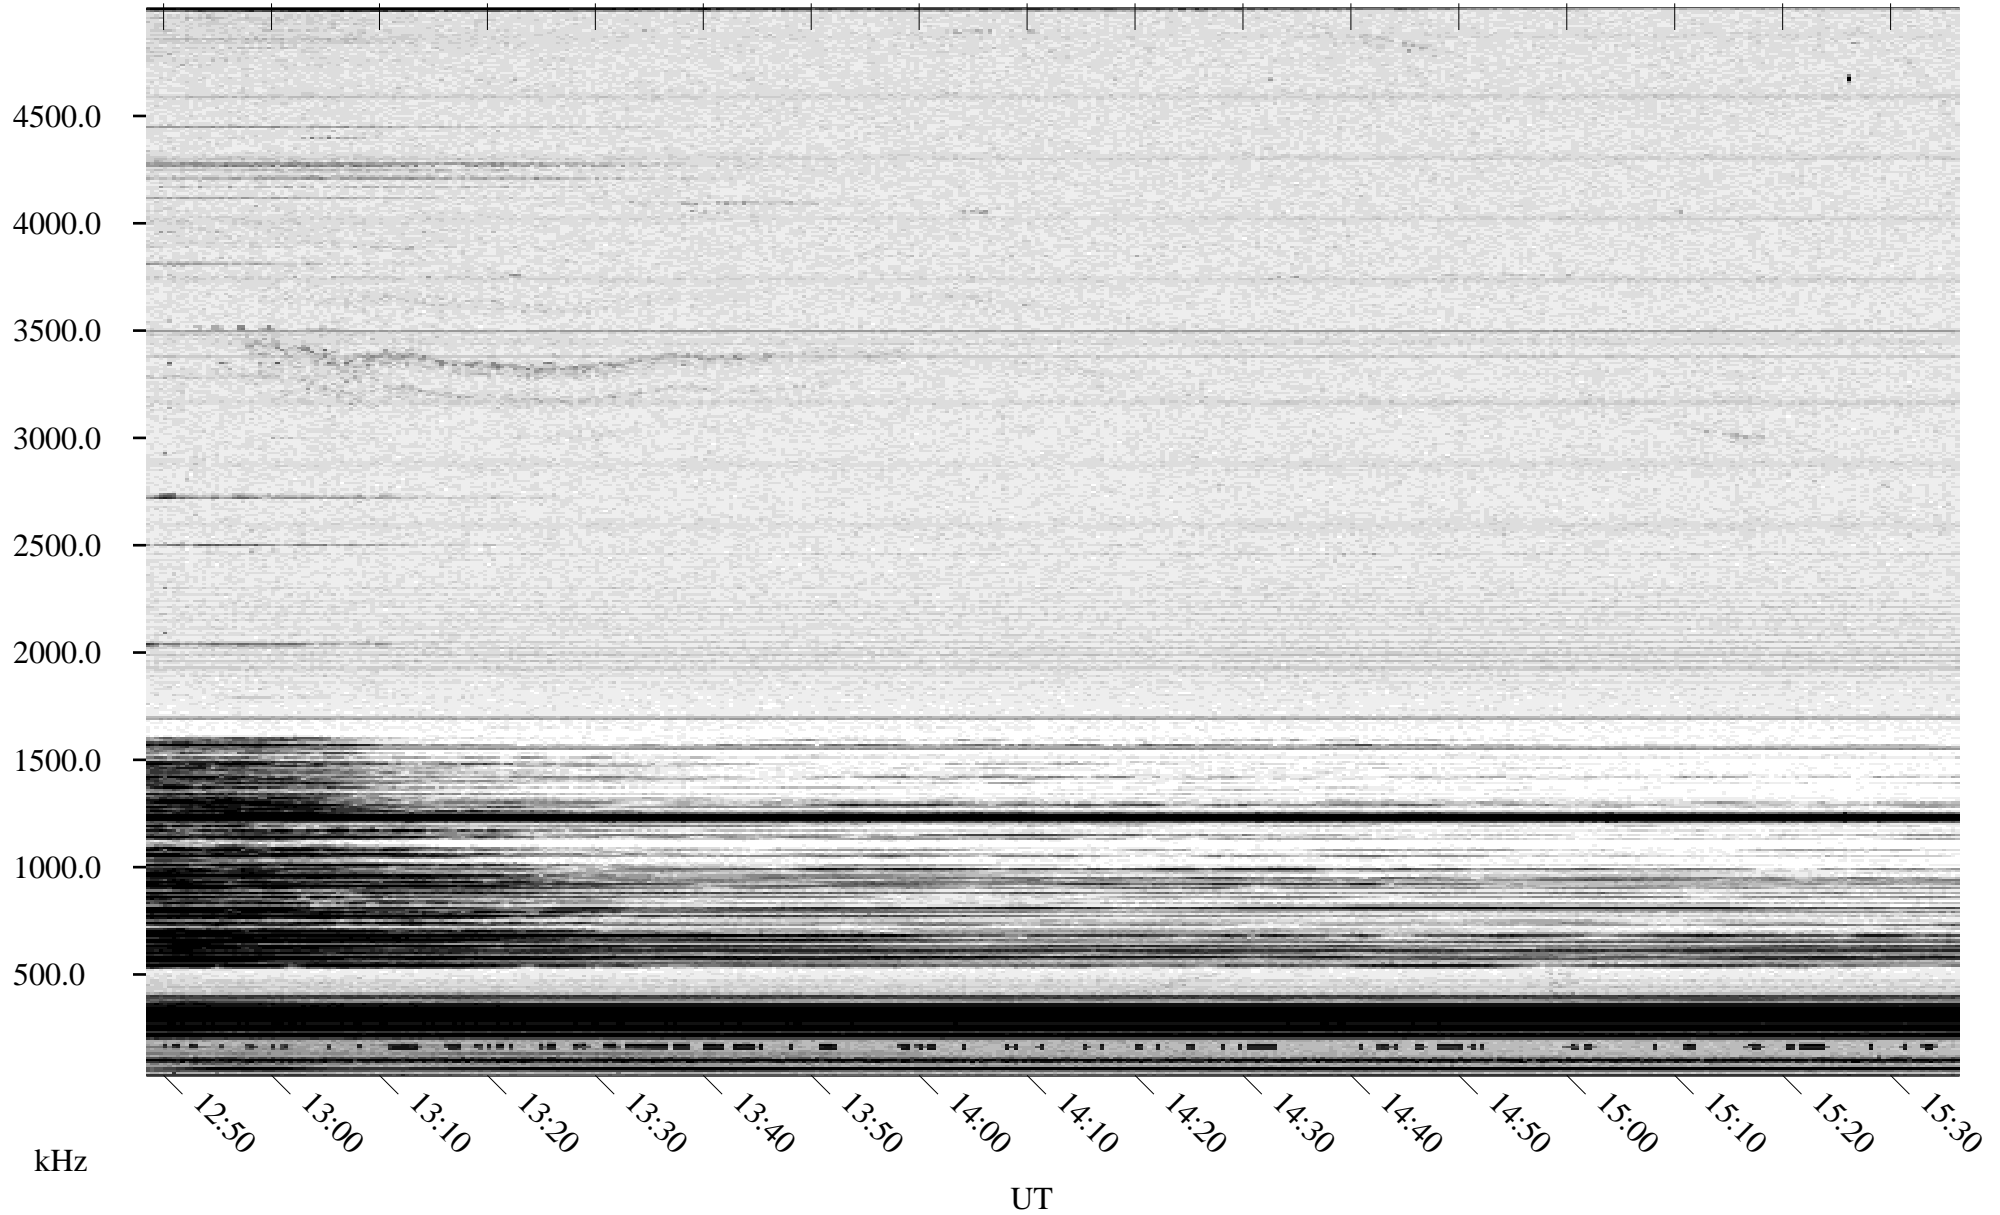

# 02/23/1995 Churchill, Manitoba

Linear Scale    Black = 161    White = 15

ch950531.r00m max\_12

Page 6

# 02/23/1995 Churchill, Manitoba

Linear Scale    Black = 161    White = 15

ch950531.r00m max\_12

Page 7

# 02/23/1995 Churchill, Manitoba

Linear Scale    Black = 161    White = 15

ch950531.r00m max\_12