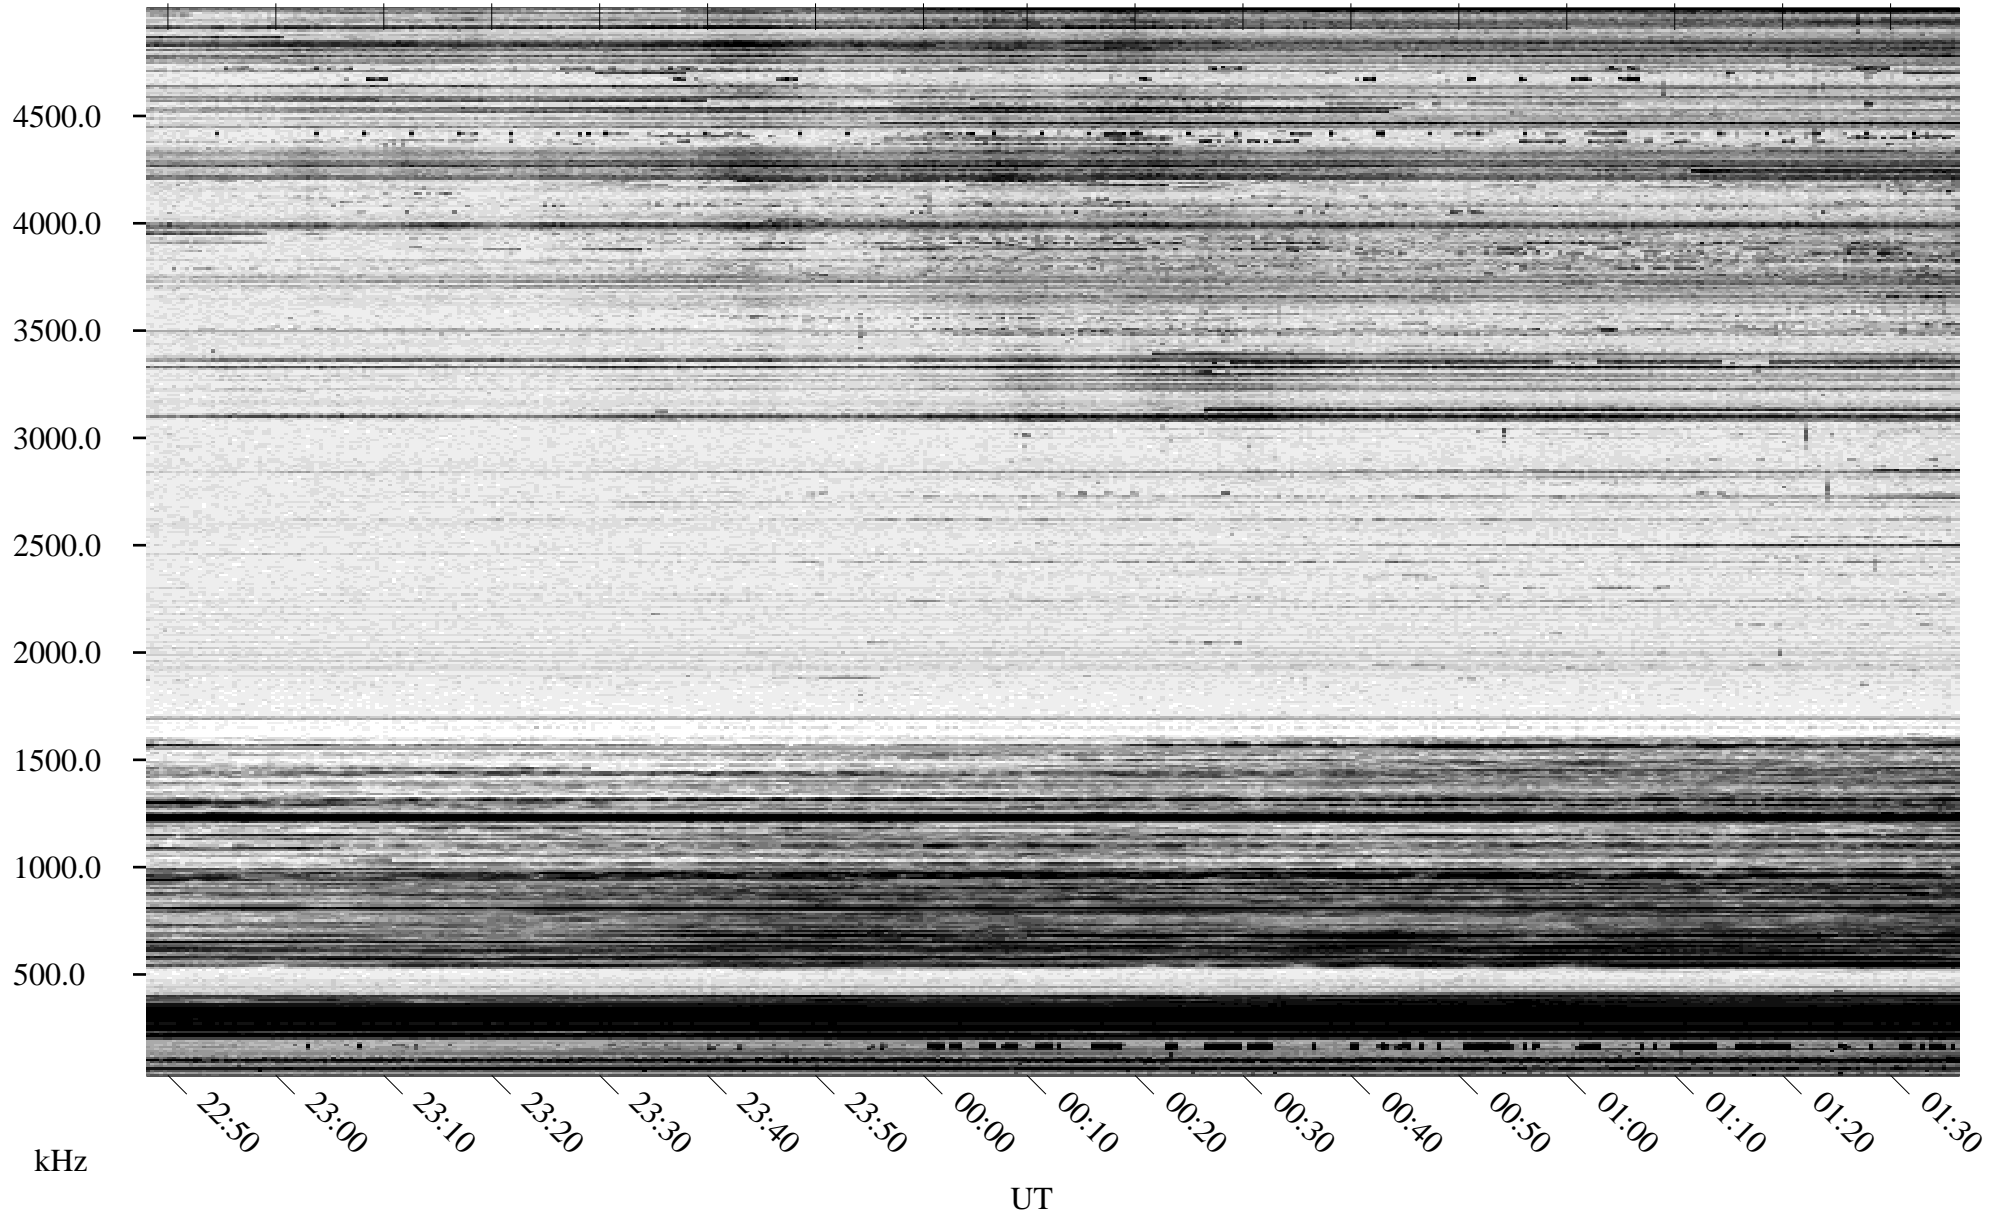

# 02/23/1995 Churchill, Manitoba

Linear Scale Black = 161 White = 15

ch95054l.r00m max\_12

Page 1

# 02/23/1995 Churchill, Manitoba

Linear Scale    Black = 161    White = 15

ch95054l.r00m max\_12

Page 2

# 02/24/1995 Churchill, Manitoba

Linear Scale    Black = 161    White = 15

ch95054l.r00m max\_12

Page 3

# 02/24/1995 Churchill, Manitoba

Linear Scale    Black = 161    White = 15

ch95054l.r00m max\_12

Page 4