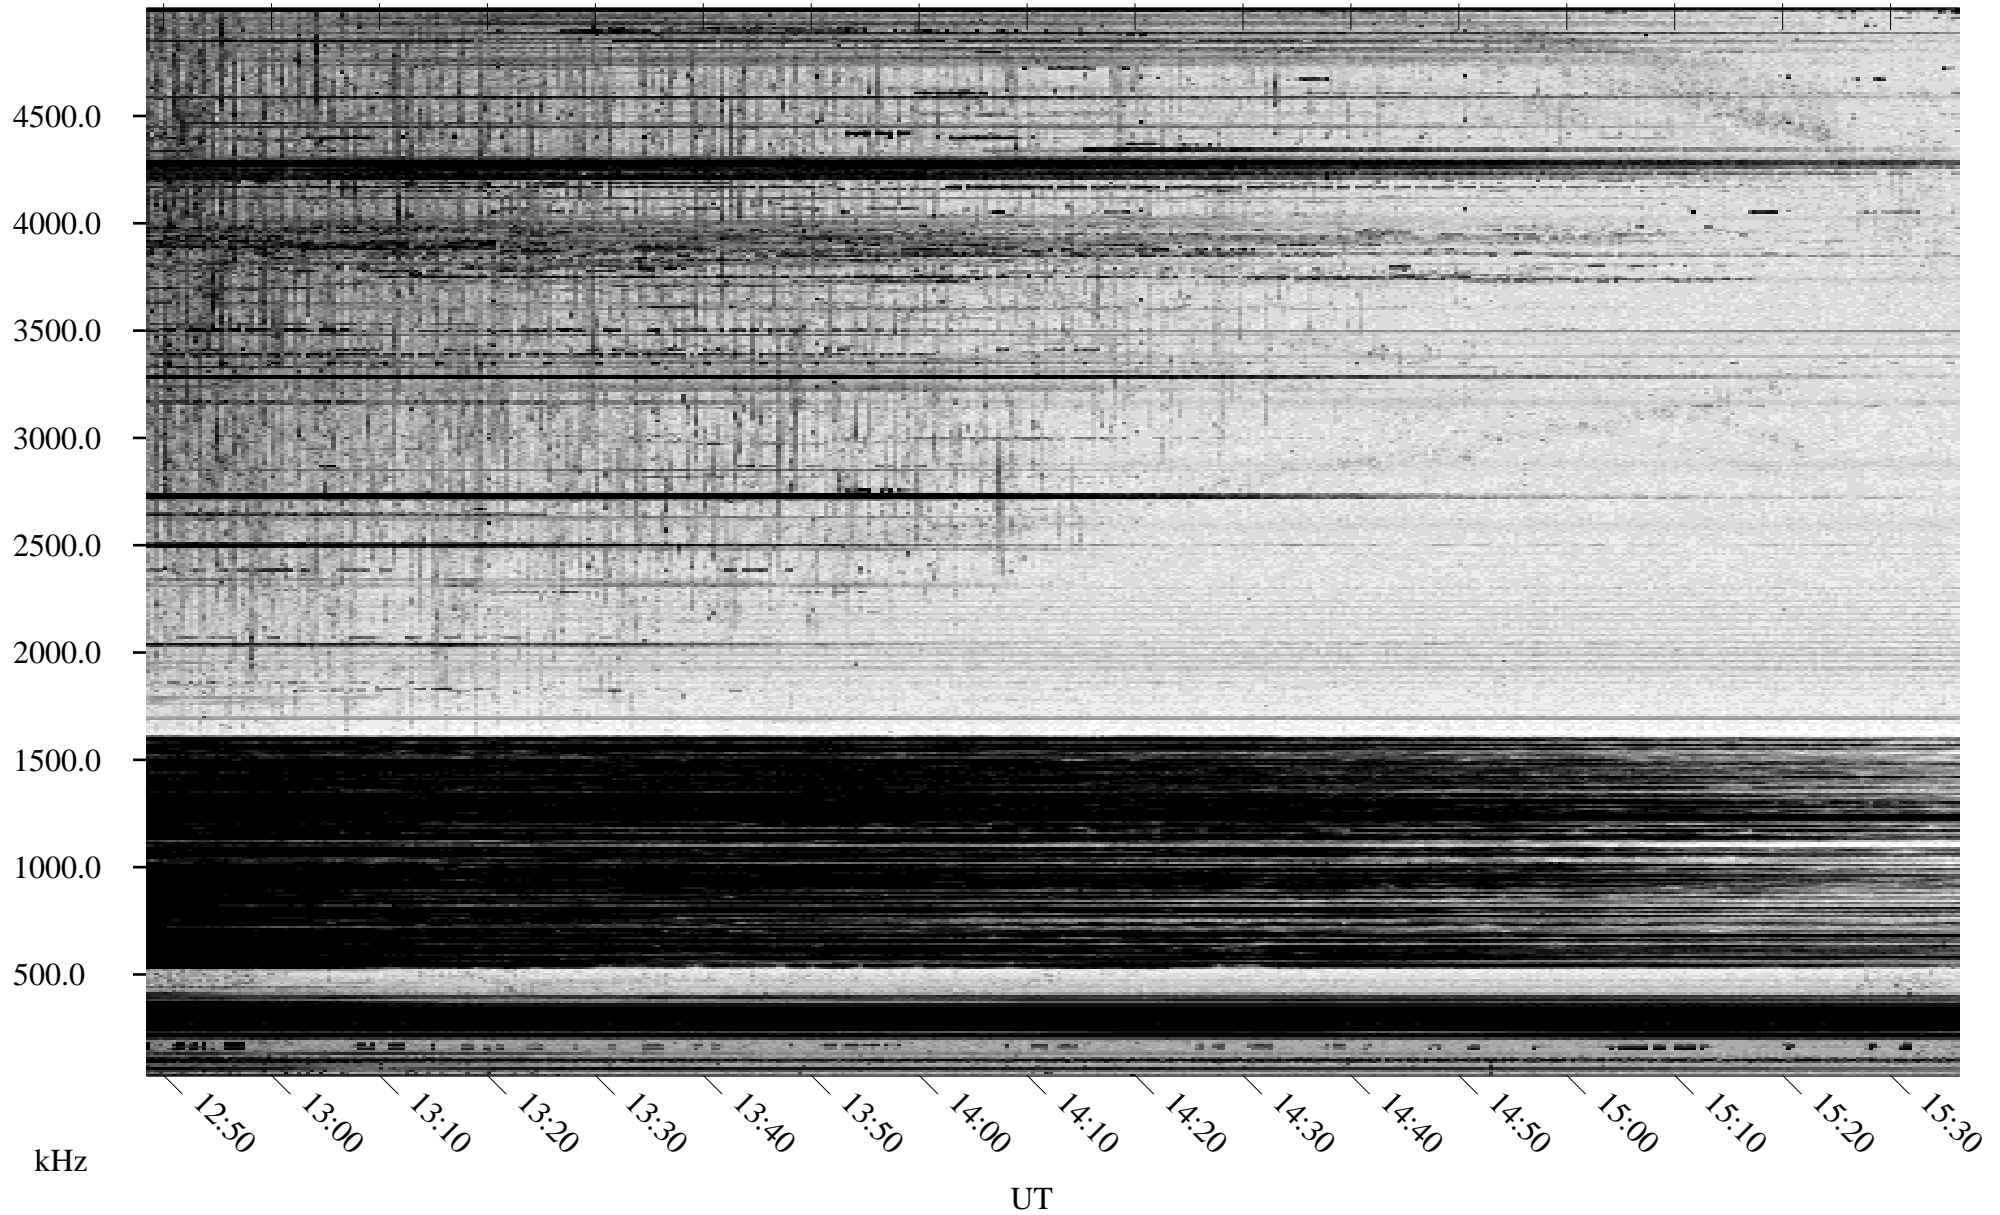

# 02/24/1995 Churchill, Manitoba

Linear Scale    Black = 161    White = 15

ch95054l.r00m max\_12

Page 5

# 02/24/1995 Churchill, Manitoba

Linear Scale    Black = 161    White = 15

ch95054l.r00m max\_12

Page 6

# 02/24/1995 Churchill, Manitoba

Linear Scale    Black = 161    White = 15

ch95054l.r00m max\_12

Page 7

# 02/24/1995 Churchill, Manitoba

Linear Scale Black = 161 White = 15

ch95054l.r00m max\_12