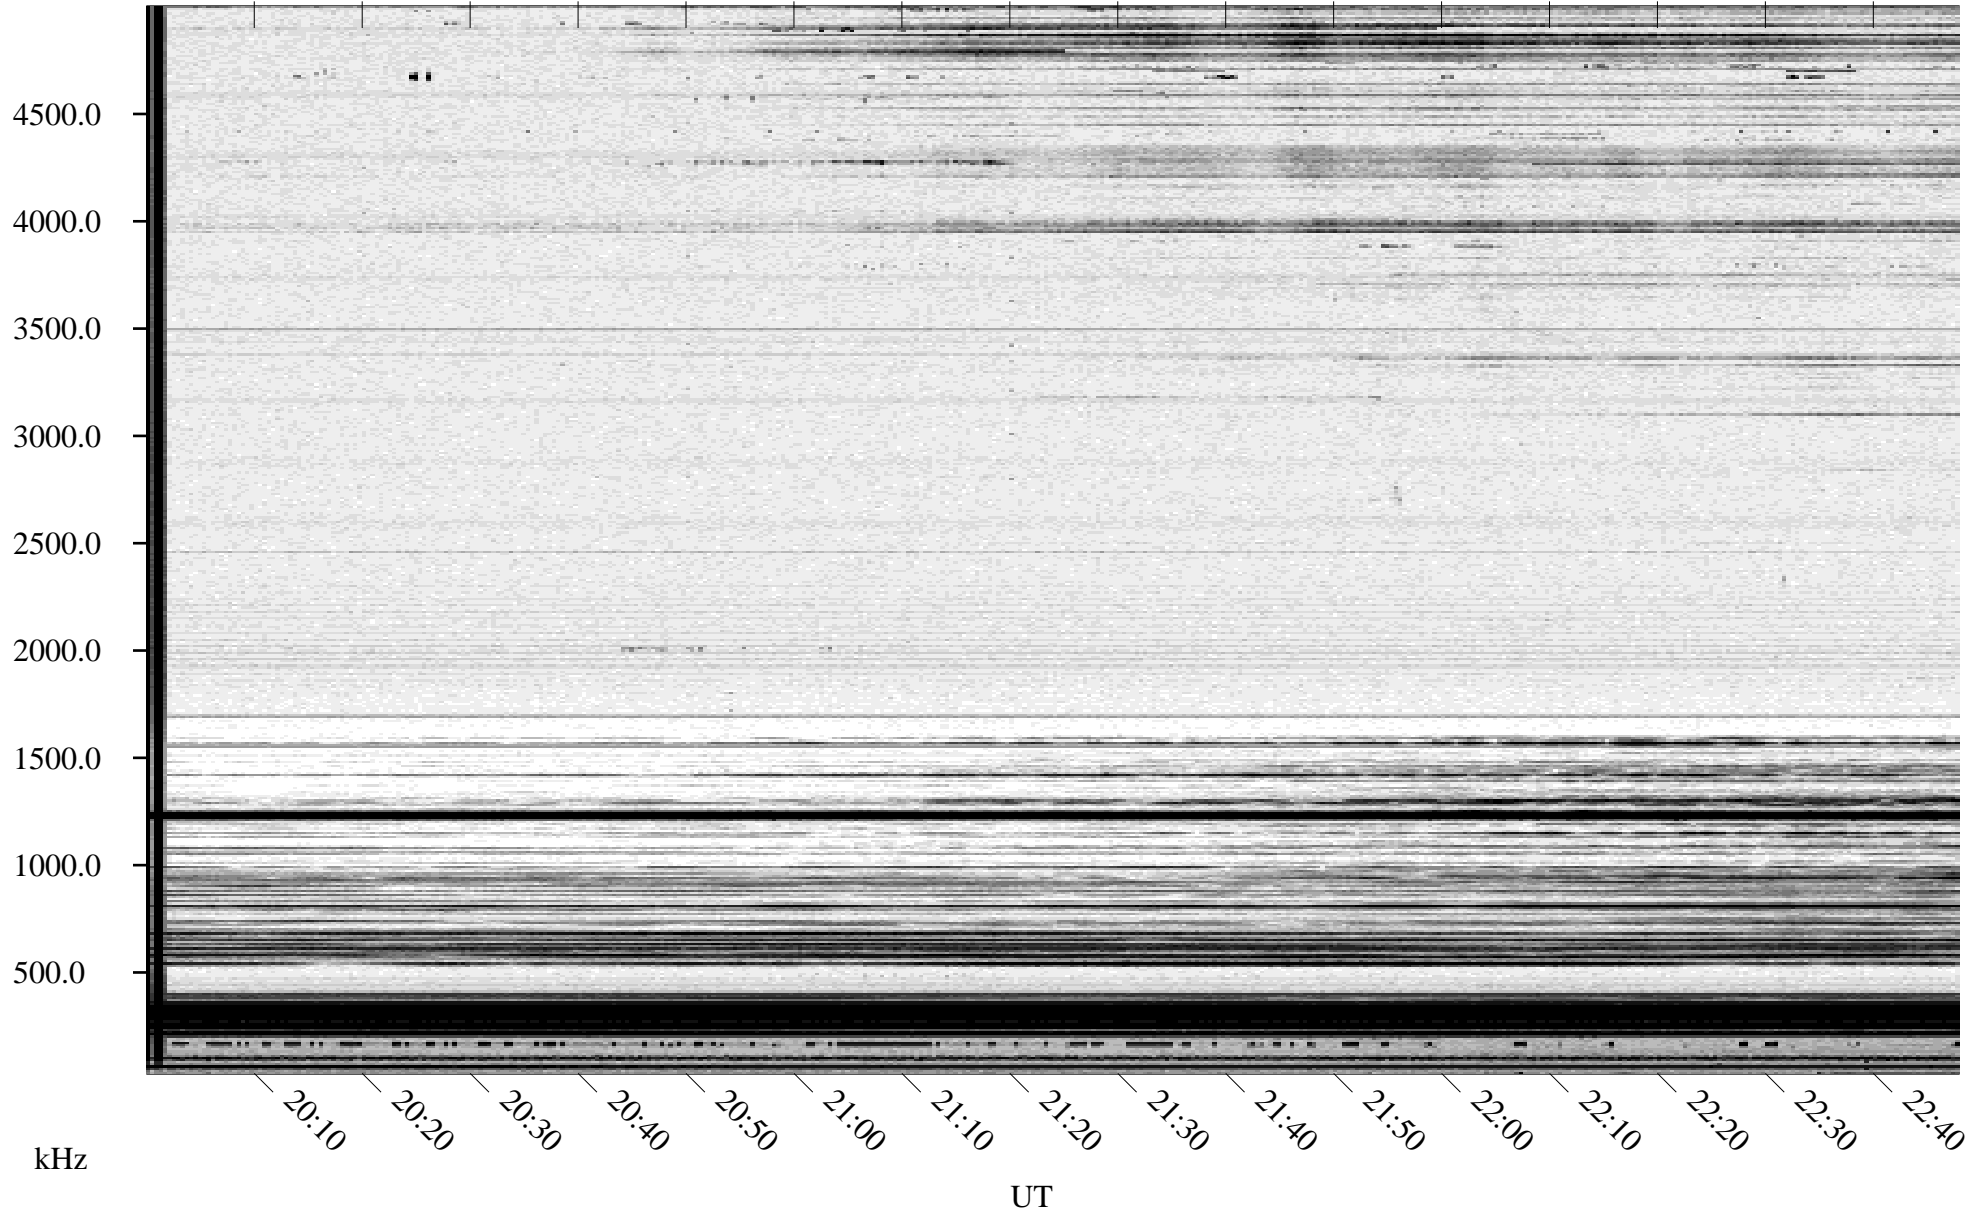

# 02/23/1995 Churchill, Manitoba

Linear Scale Black = 161 White = 15

ch95054l.r00m max\_12

Page 1

# 02/23/1995 Churchill, Manitoba

Linear Scale    Black = 161    White = 15

ch95054l.r00m max\_12

Page 2

# 02/24/1995 Churchill, Manitoba

Linear Scale    Black = 161    White = 15

ch95054l.r00m max\_12

Page 3

# 02/24/1995 Churchill, Manitoba

Linear Scale    Black = 161    White = 15

ch95054l.r00m max\_12

Page 4