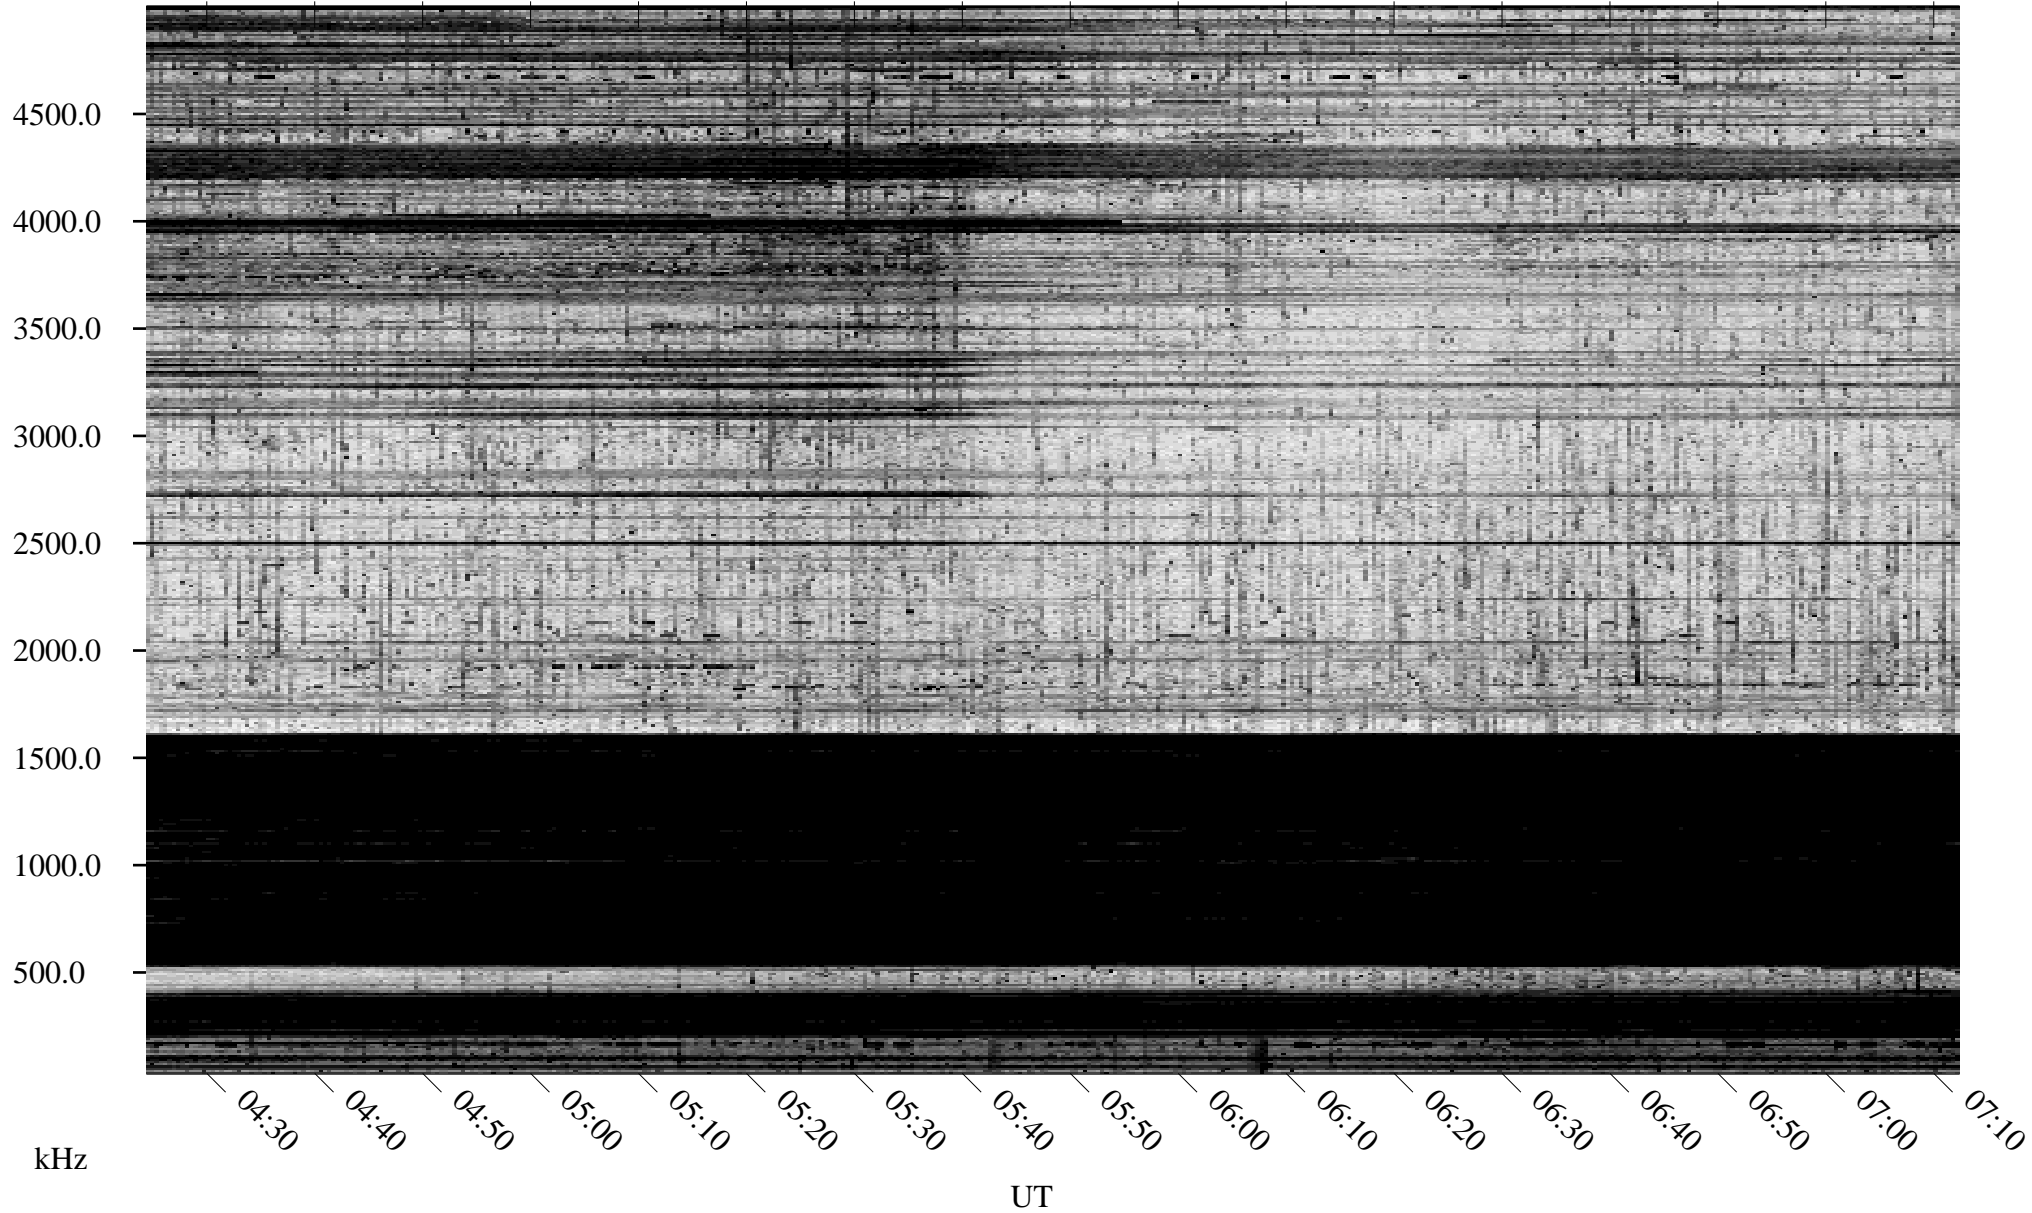

# 02/23/1995 Churchill, Manitoba

Linear Scale    Black = 161    White = 15

ch95054l.r00m max\_12

Page 2

# 02/24/1995 Churchill, Manitoba

Linear Scale    Black = 161    White = 15

ch95054l.r00m max\_12

Page 3

# 02/24/1995 Churchill, Manitoba

Linear Scale    Black = 161    White = 15

ch95054l.r00m max\_12

Page 4

# 02/24/1995 Churchill, Manitoba

Linear Scale    Black = 161    White = 15

ch95054l.r00m max\_12

Page 5