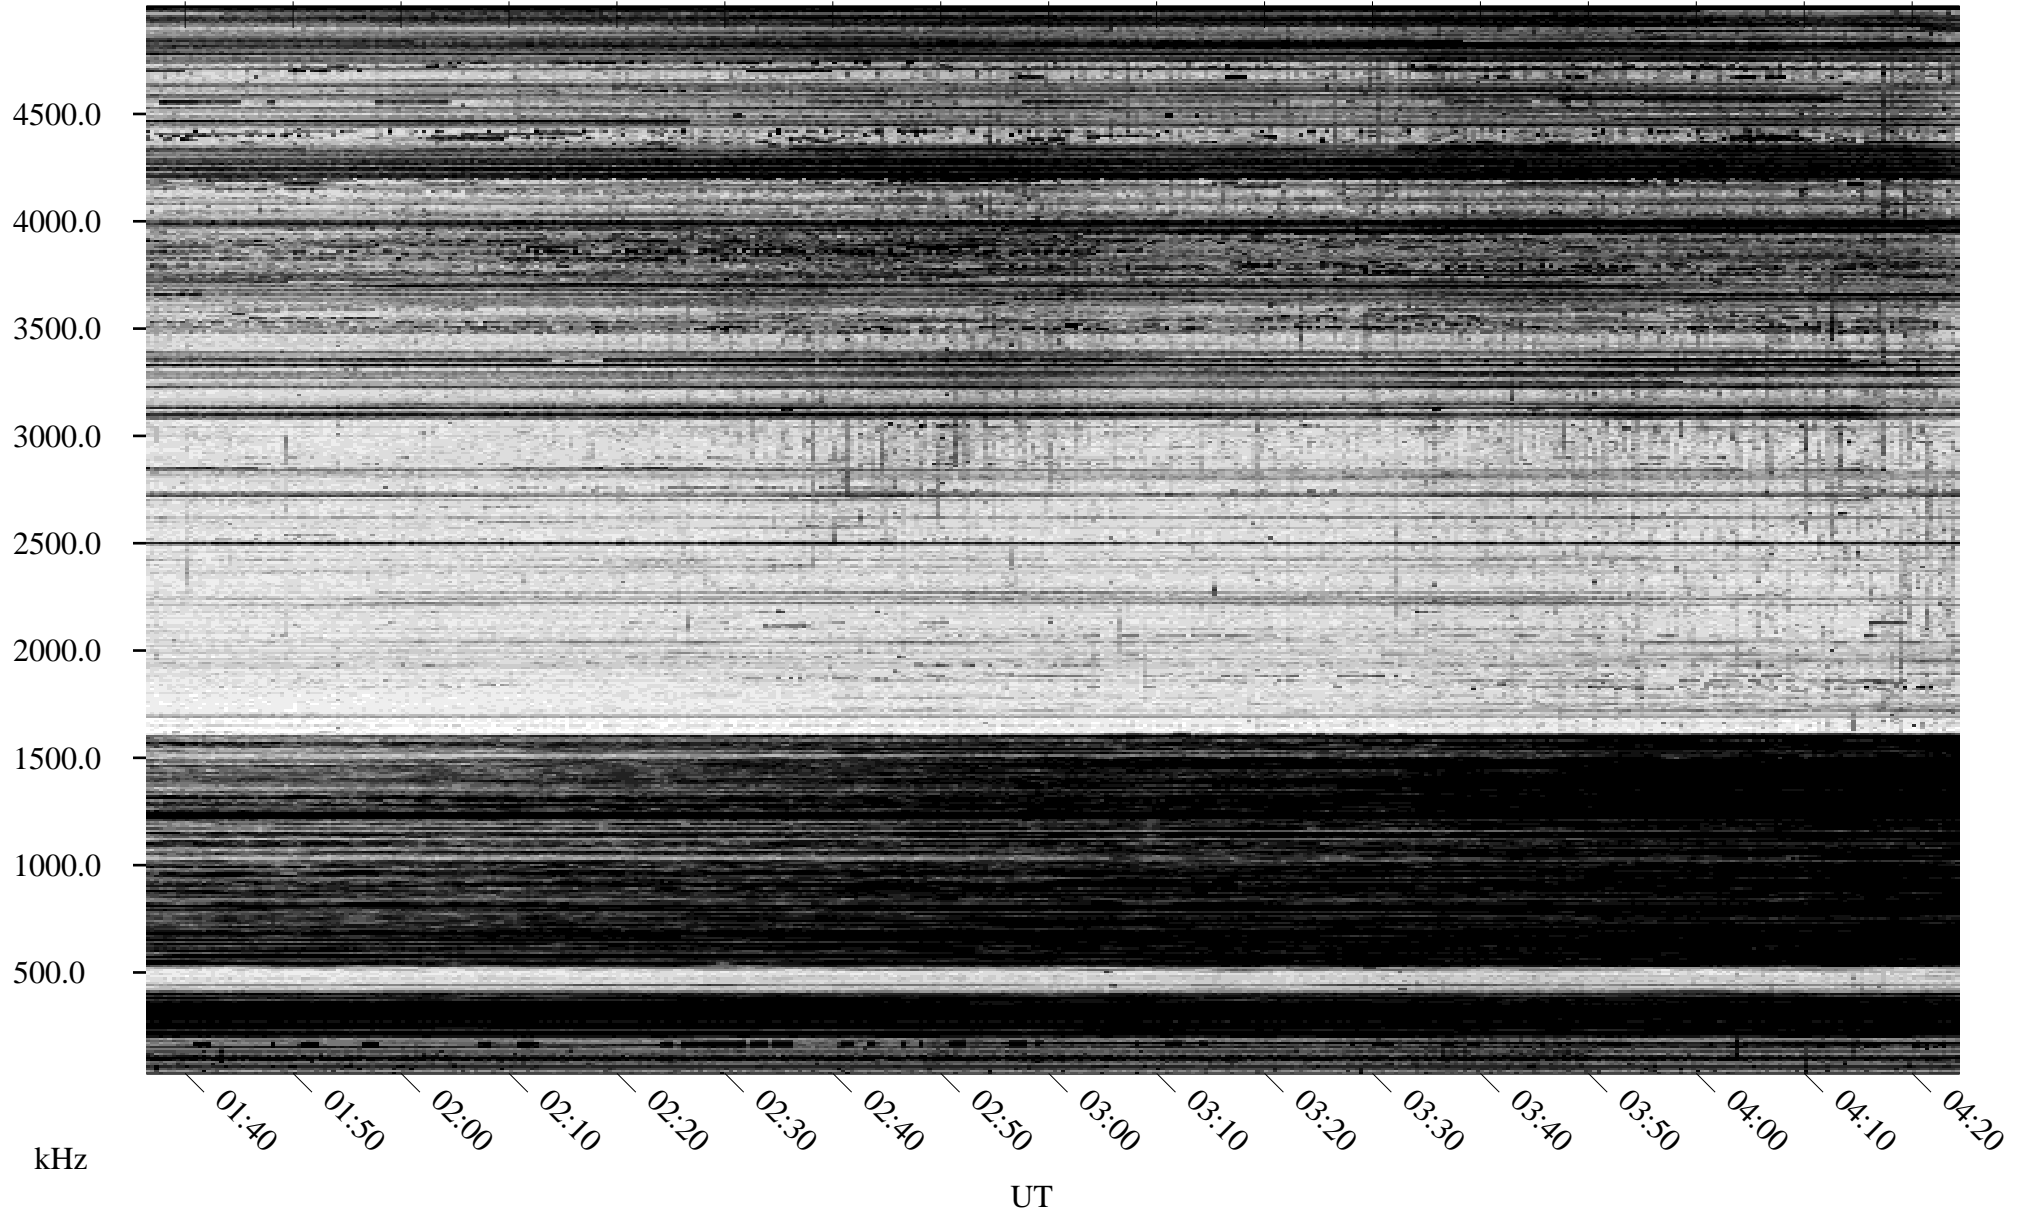

# 02/23/1995 Churchill, Manitoba

Linear Scale Black = 161 White = 15

ch95054l.r00m max\_12

Page 1

# 02/23/1995 Churchill, Manitoba

Linear Scale    Black = 161    White = 15

ch95054l.r00m max\_12

Page 2

# 02/24/1995 Churchill, Manitoba

Linear Scale    Black = 161    White = 15

ch95054l.r00m max\_12

Page 3

# 02/24/1995 Churchill, Manitoba

Linear Scale    Black = 161    White = 15

ch95054l.r00m max\_12

Page 4