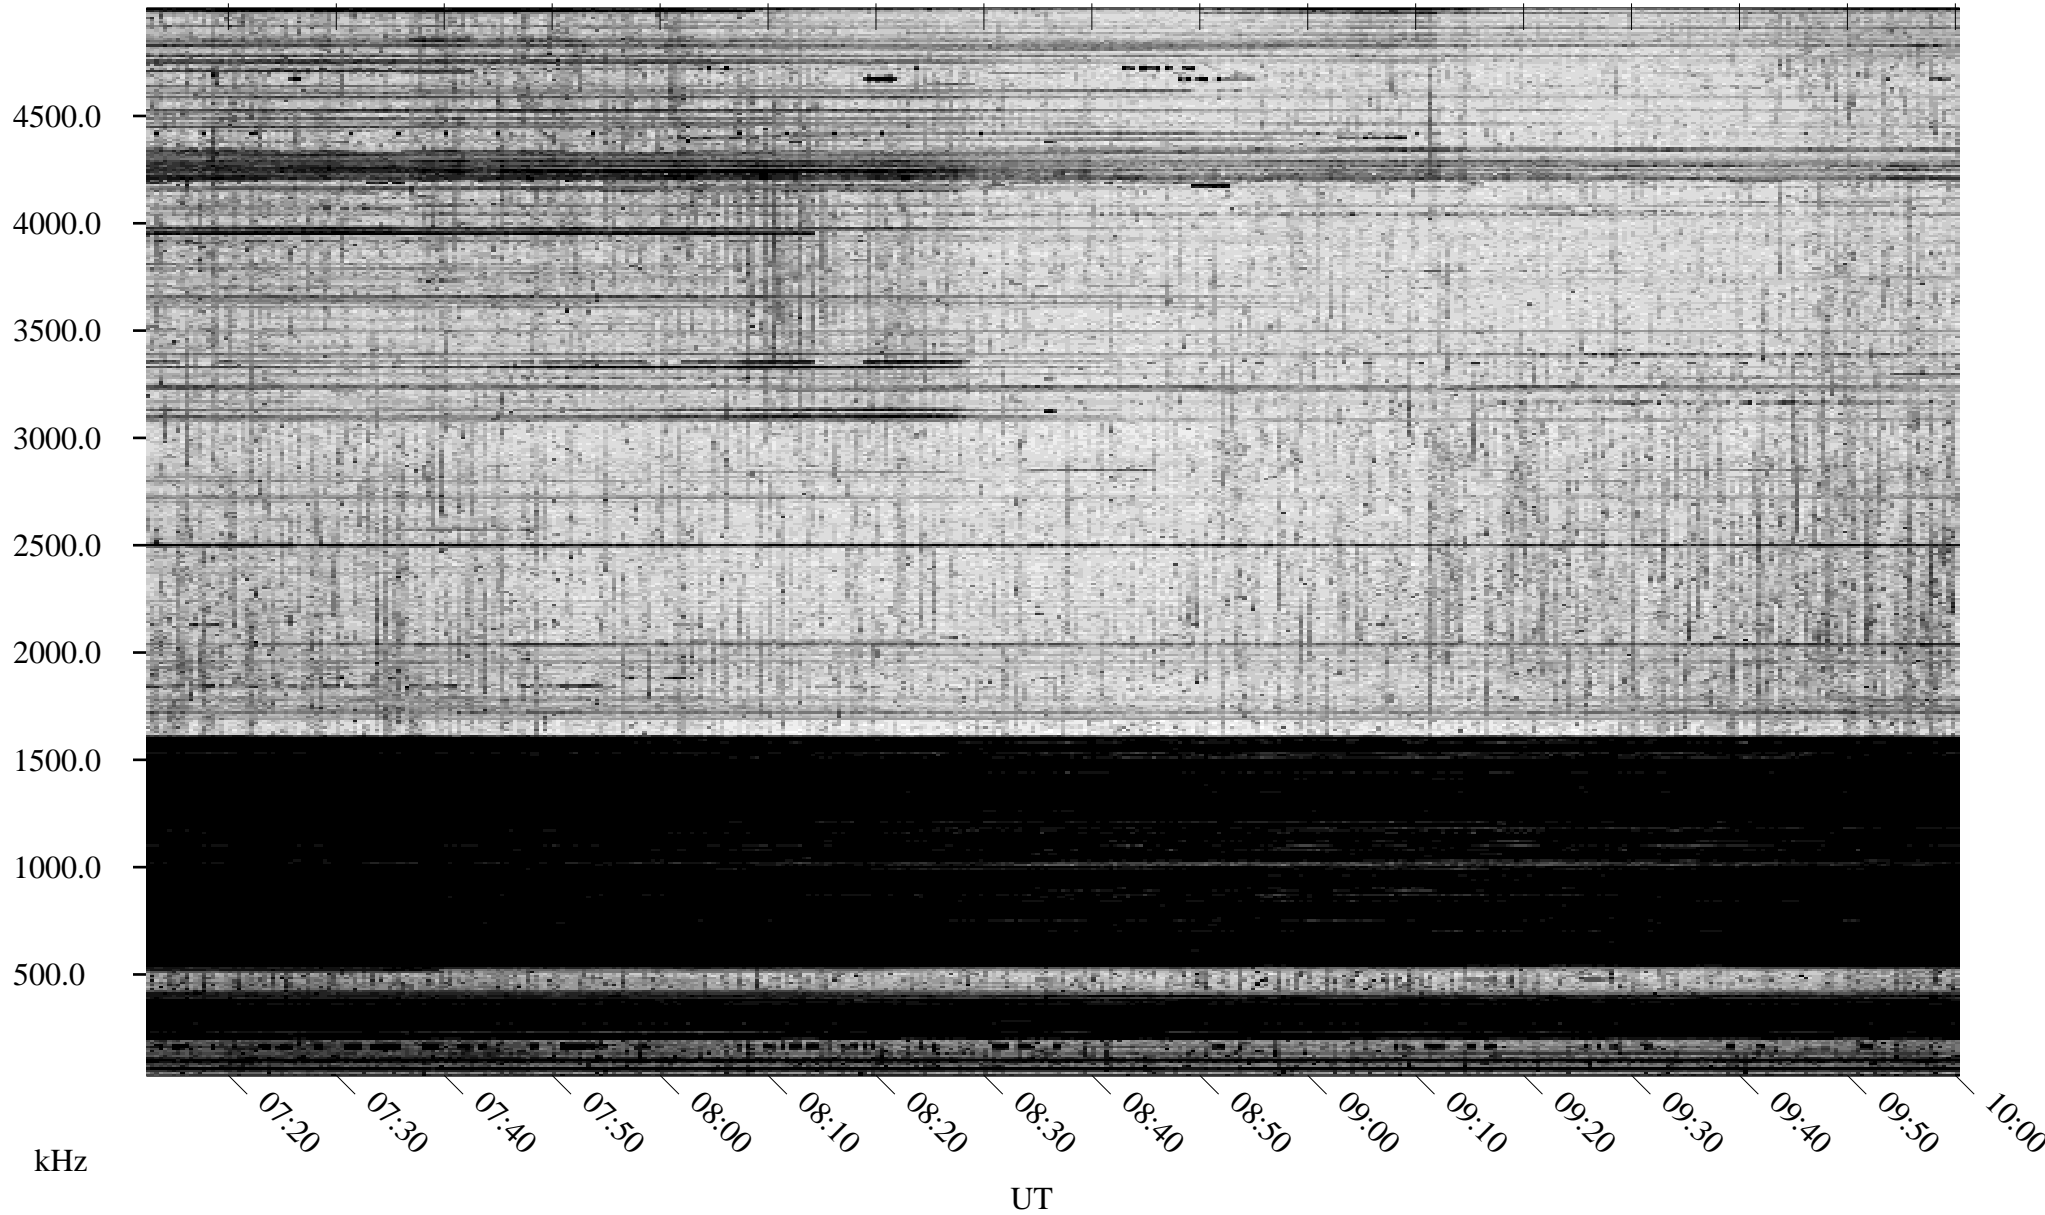

# 02/24/1995 Churchill, Manitoba

Linear Scale    Black = 161    White = 15

ch95054l.r00m max\_12

Page 4

# 02/24/1995 Churchill, Manitoba

Linear Scale    Black = 161    White = 15

ch95054l.r00m max\_12

Page 5