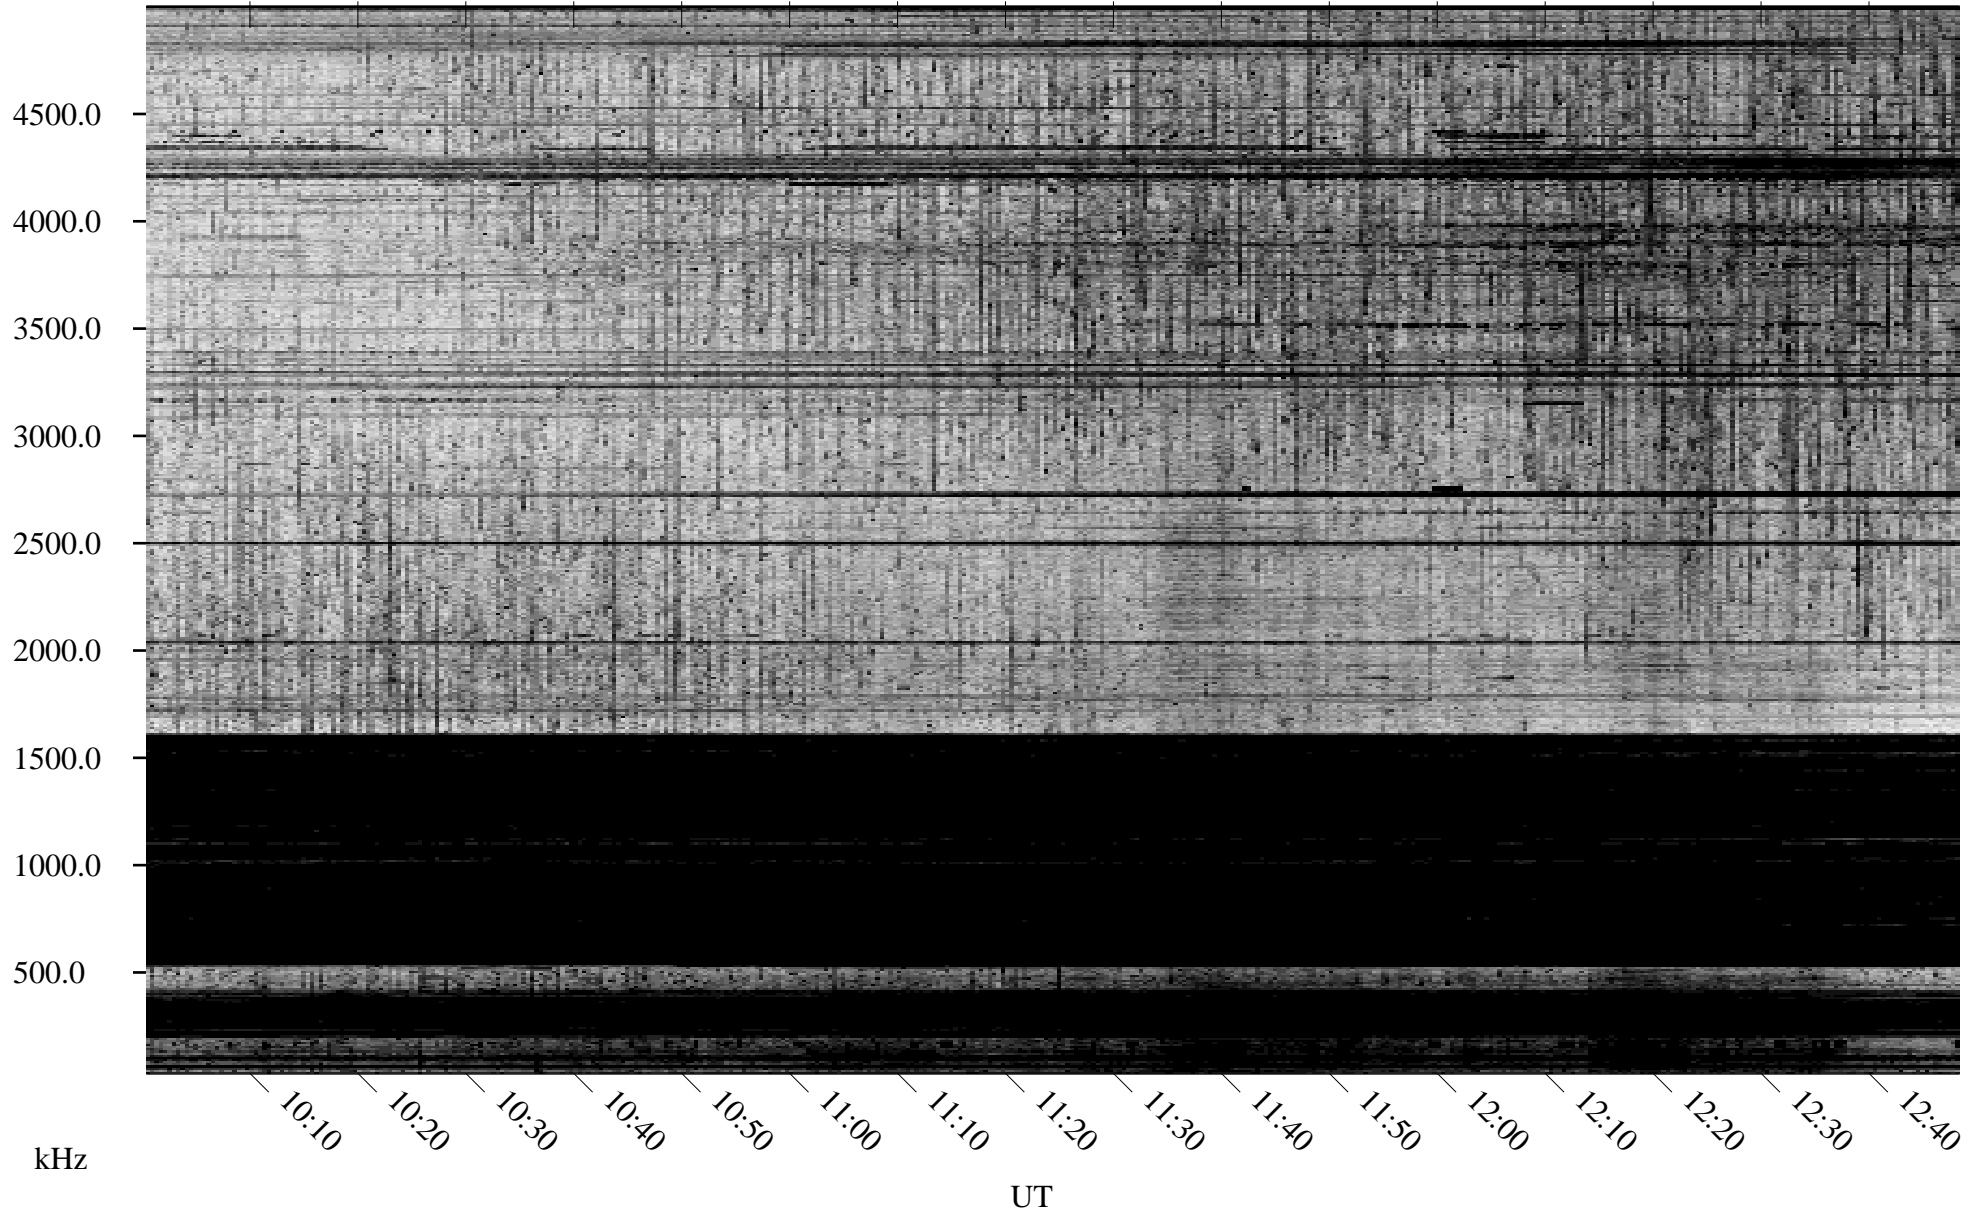

# 02/24/1995 Churchill, Manitoba

Linear Scale    Black = 161    White = 15

ch95054l.r00m max\_12

Page 5

# 02/24/1995 Churchill, Manitoba

Linear Scale    Black = 161    White = 15

ch95054l.r00m max\_12

Page 6