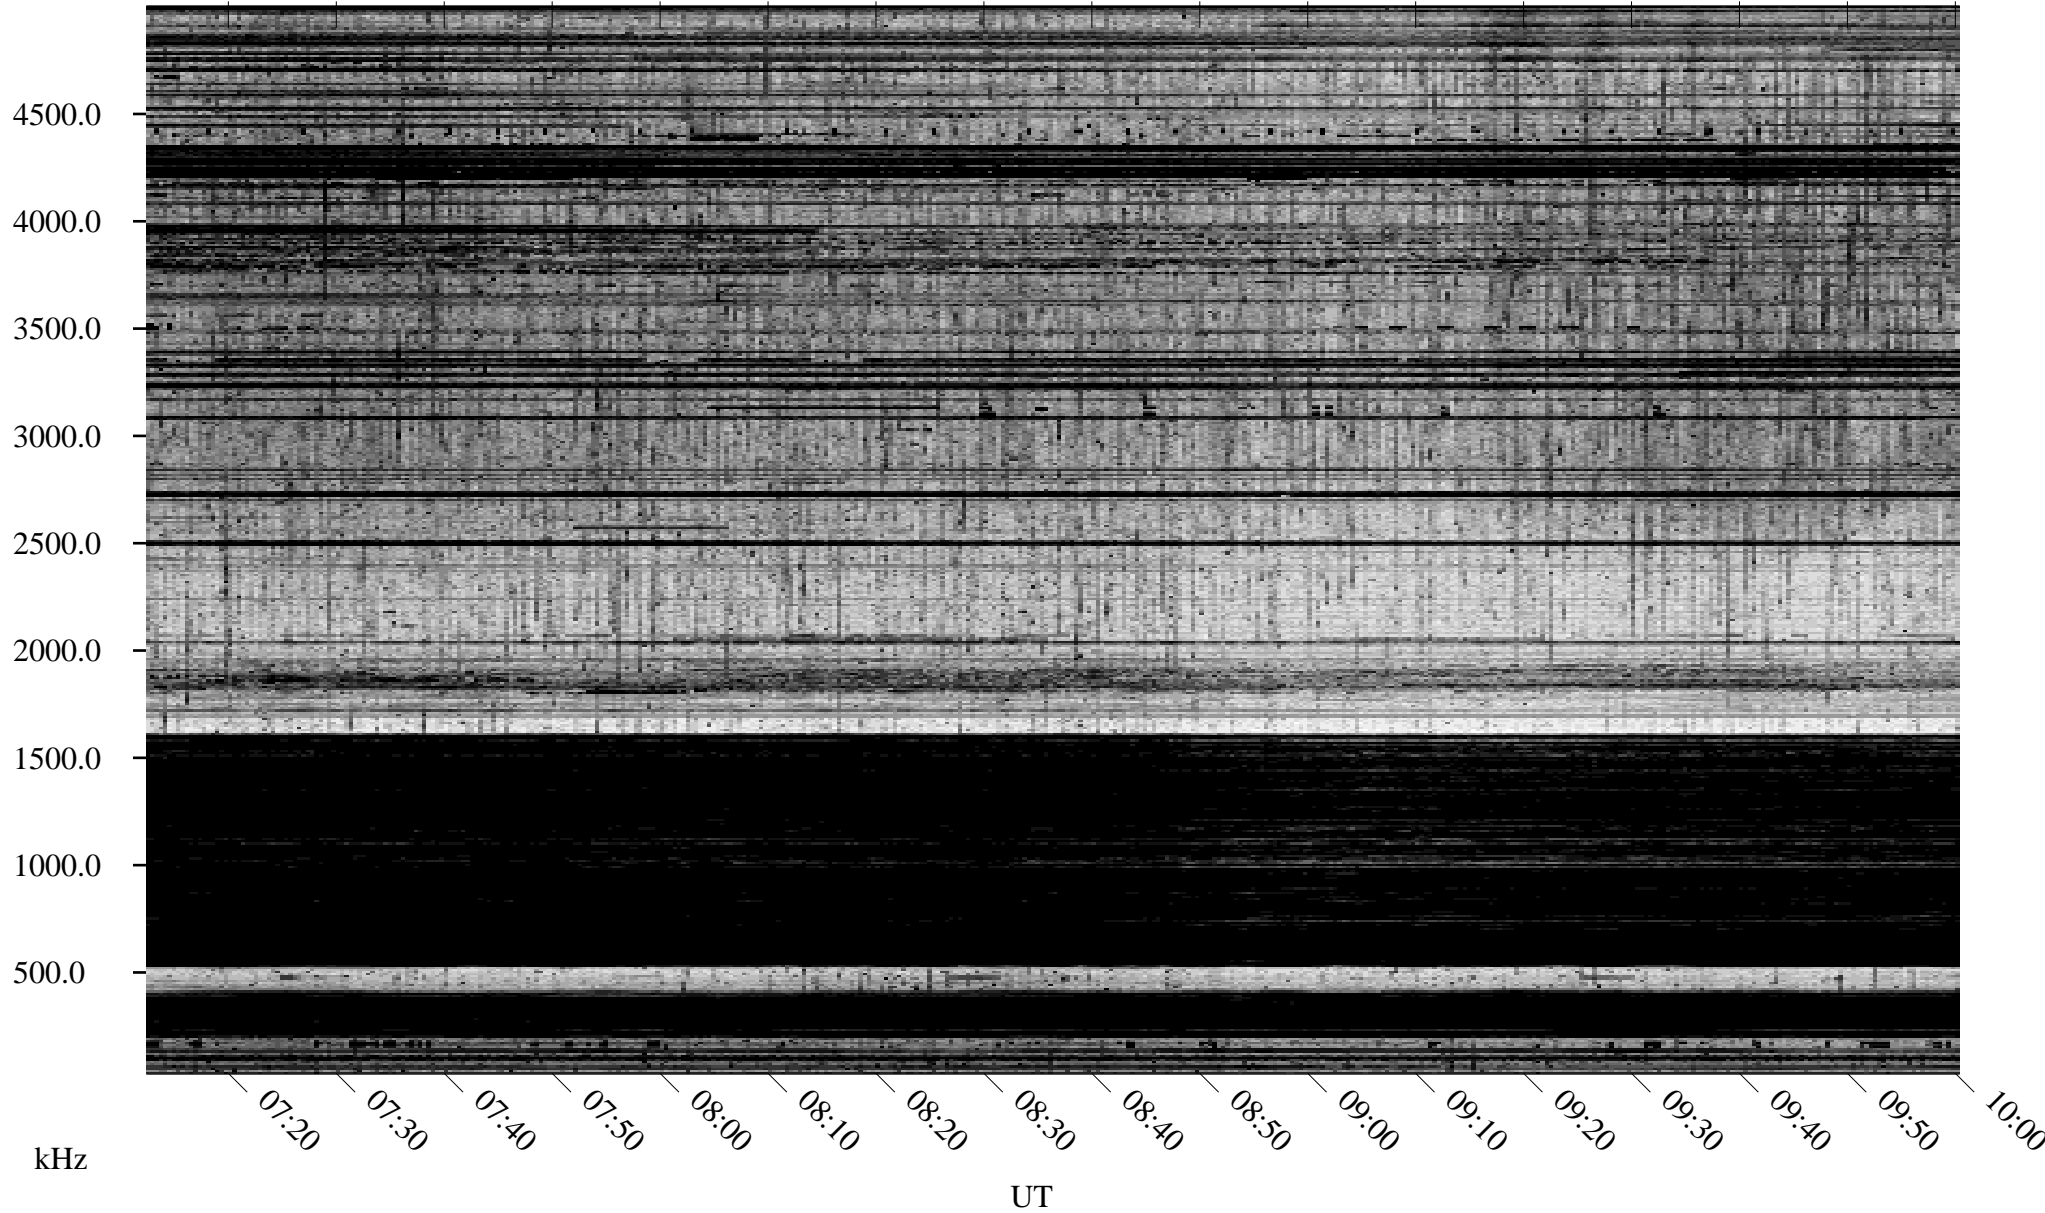

02/24/1995 Churchill, Manitoba

Linear Scale Black = 161 White = 15

ch950551.r00m max_12

Page 1

02/24/1995 Churchill, Manitoba

Linear Scale Black = 161 White = 15

ch950551.r00m max_12

Page 2

02/25/1995 Churchill, Manitoba

Linear Scale Black = 161 White = 15

ch950551l.r00m max_12

Page 3

02/25/1995 Churchill, Manitoba

Linear Scale Black = 161 White = 15

ch950551l.r00m max_12

Page 4

02/25/1995 Churchill, Manitoba

Linear Scale Black = 161 White = 15

ch950551.r00m max_12

Page 5

02/25/1995 Churchill, Manitoba

Linear Scale Black = 161 White = 15

ch950551l.r00m max_12

Page 6

02/25/1995 Churchill, Manitoba

Linear Scale Black = 161 White = 15

ch950551l.r00m max_12

Page 7

02/25/1995 Churchill, Manitoba

Linear Scale Black = 161 White = 15

ch950551.r00m max_12

Page 8