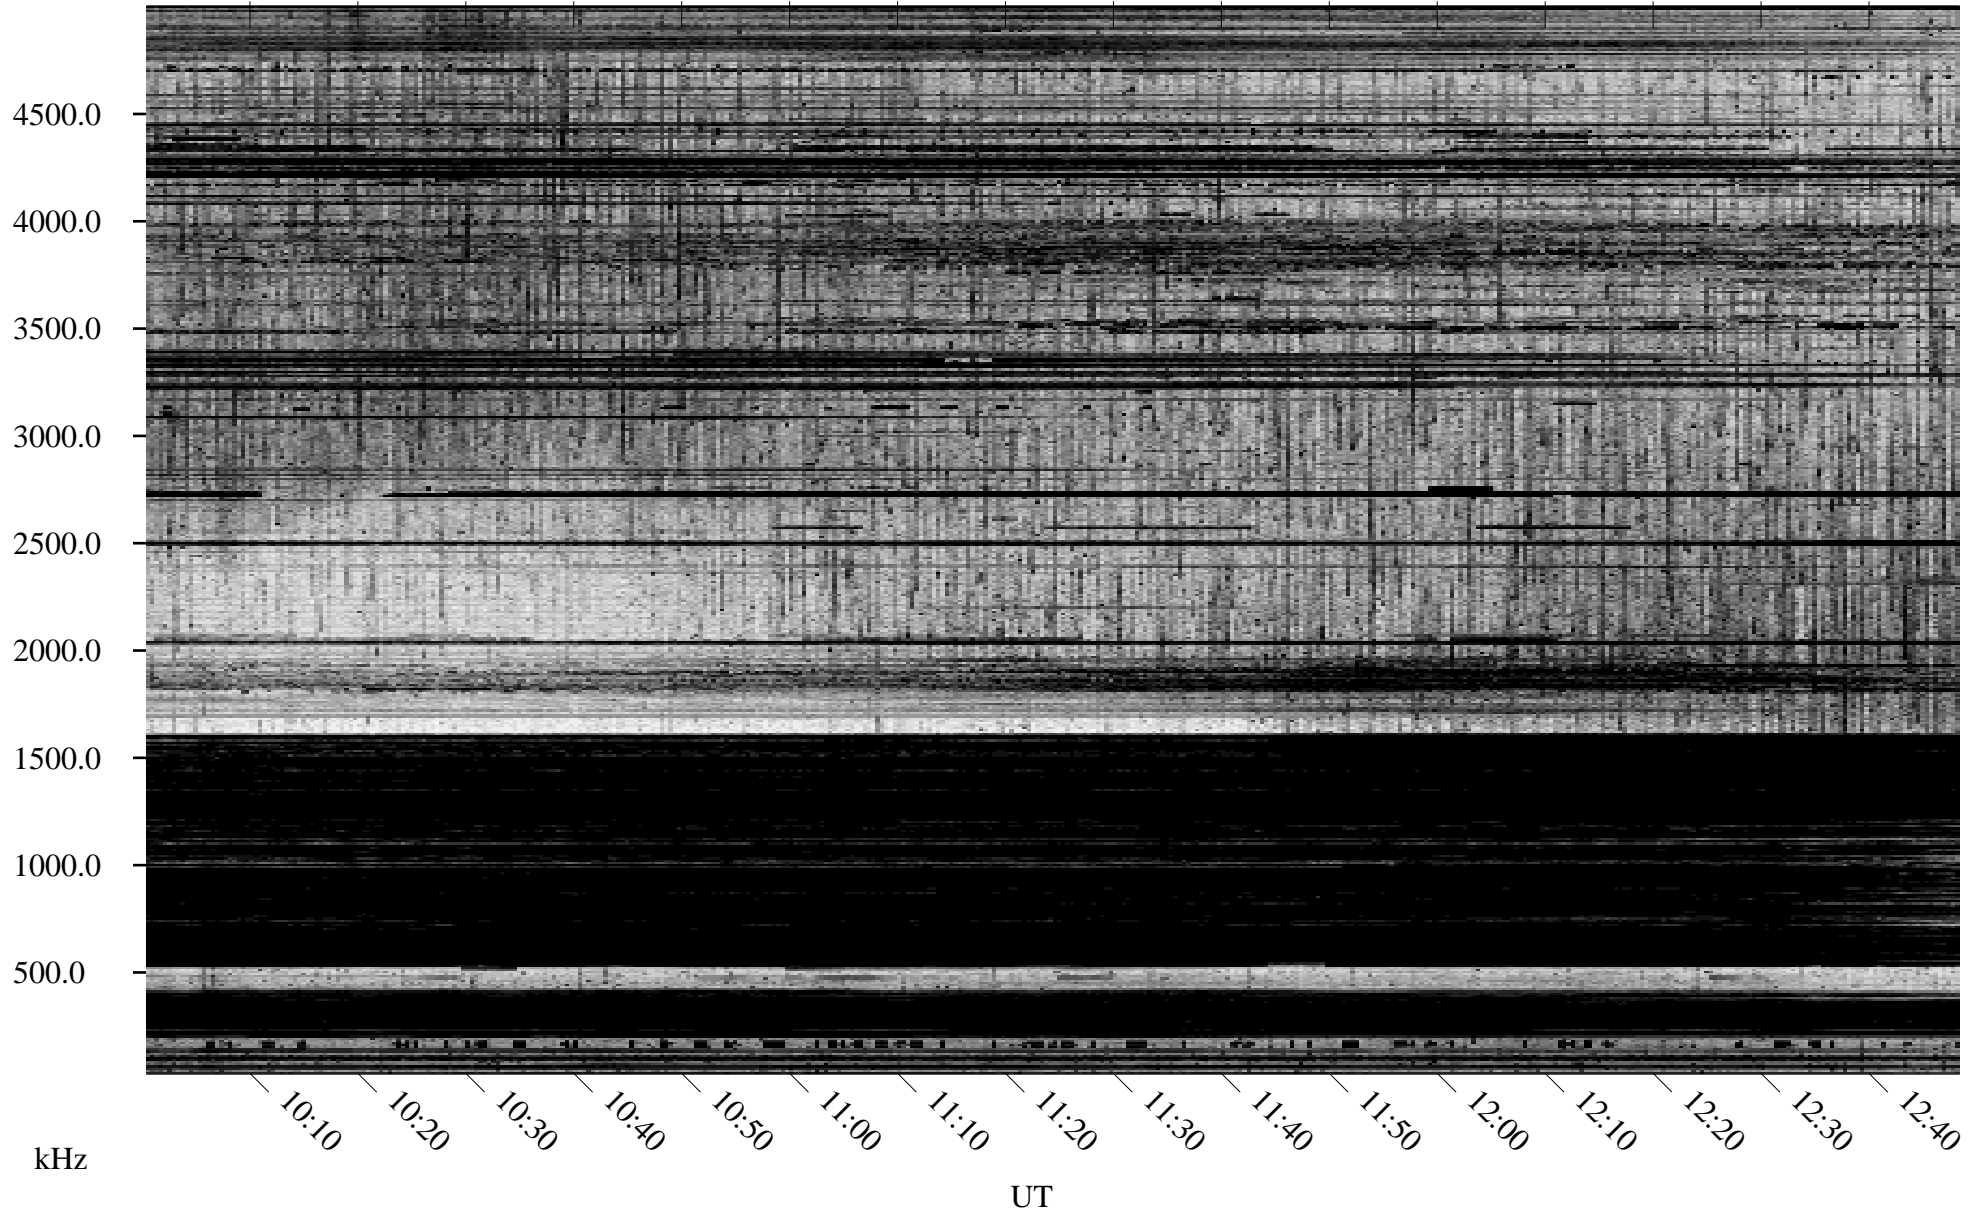

02/24/1995 Churchill, Manitoba

Linear Scale Black = 161 White = 15

ch950551.r00m max_12

Page 1

02/24/1995 Churchill, Manitoba

Linear Scale Black = 161 White = 15

ch950551.r00m max_12

Page 2

02/25/1995 Churchill, Manitoba

Linear Scale Black = 161 White = 15

ch950551l.r00m max_12

Page 3

02/25/1995 Churchill, Manitoba

Linear Scale Black = 161 White = 15

ch950551l.r00m max_12

Page 4

02/25/1995 Churchill, Manitoba

Linear Scale Black = 161 White = 15

ch950551.r00m max_12

Page 5

02/25/1995 Churchill, Manitoba

Linear Scale Black = 161 White = 15

ch950551l.r00m max_12

Page 6

02/25/1995 Churchill, Manitoba

Linear Scale Black = 161 White = 15

ch950551l.r00m max_12

Page 7

02/25/1995 Churchill, Manitoba

Linear Scale Black = 161 White = 15

ch950551.r00m max_12

Page 8