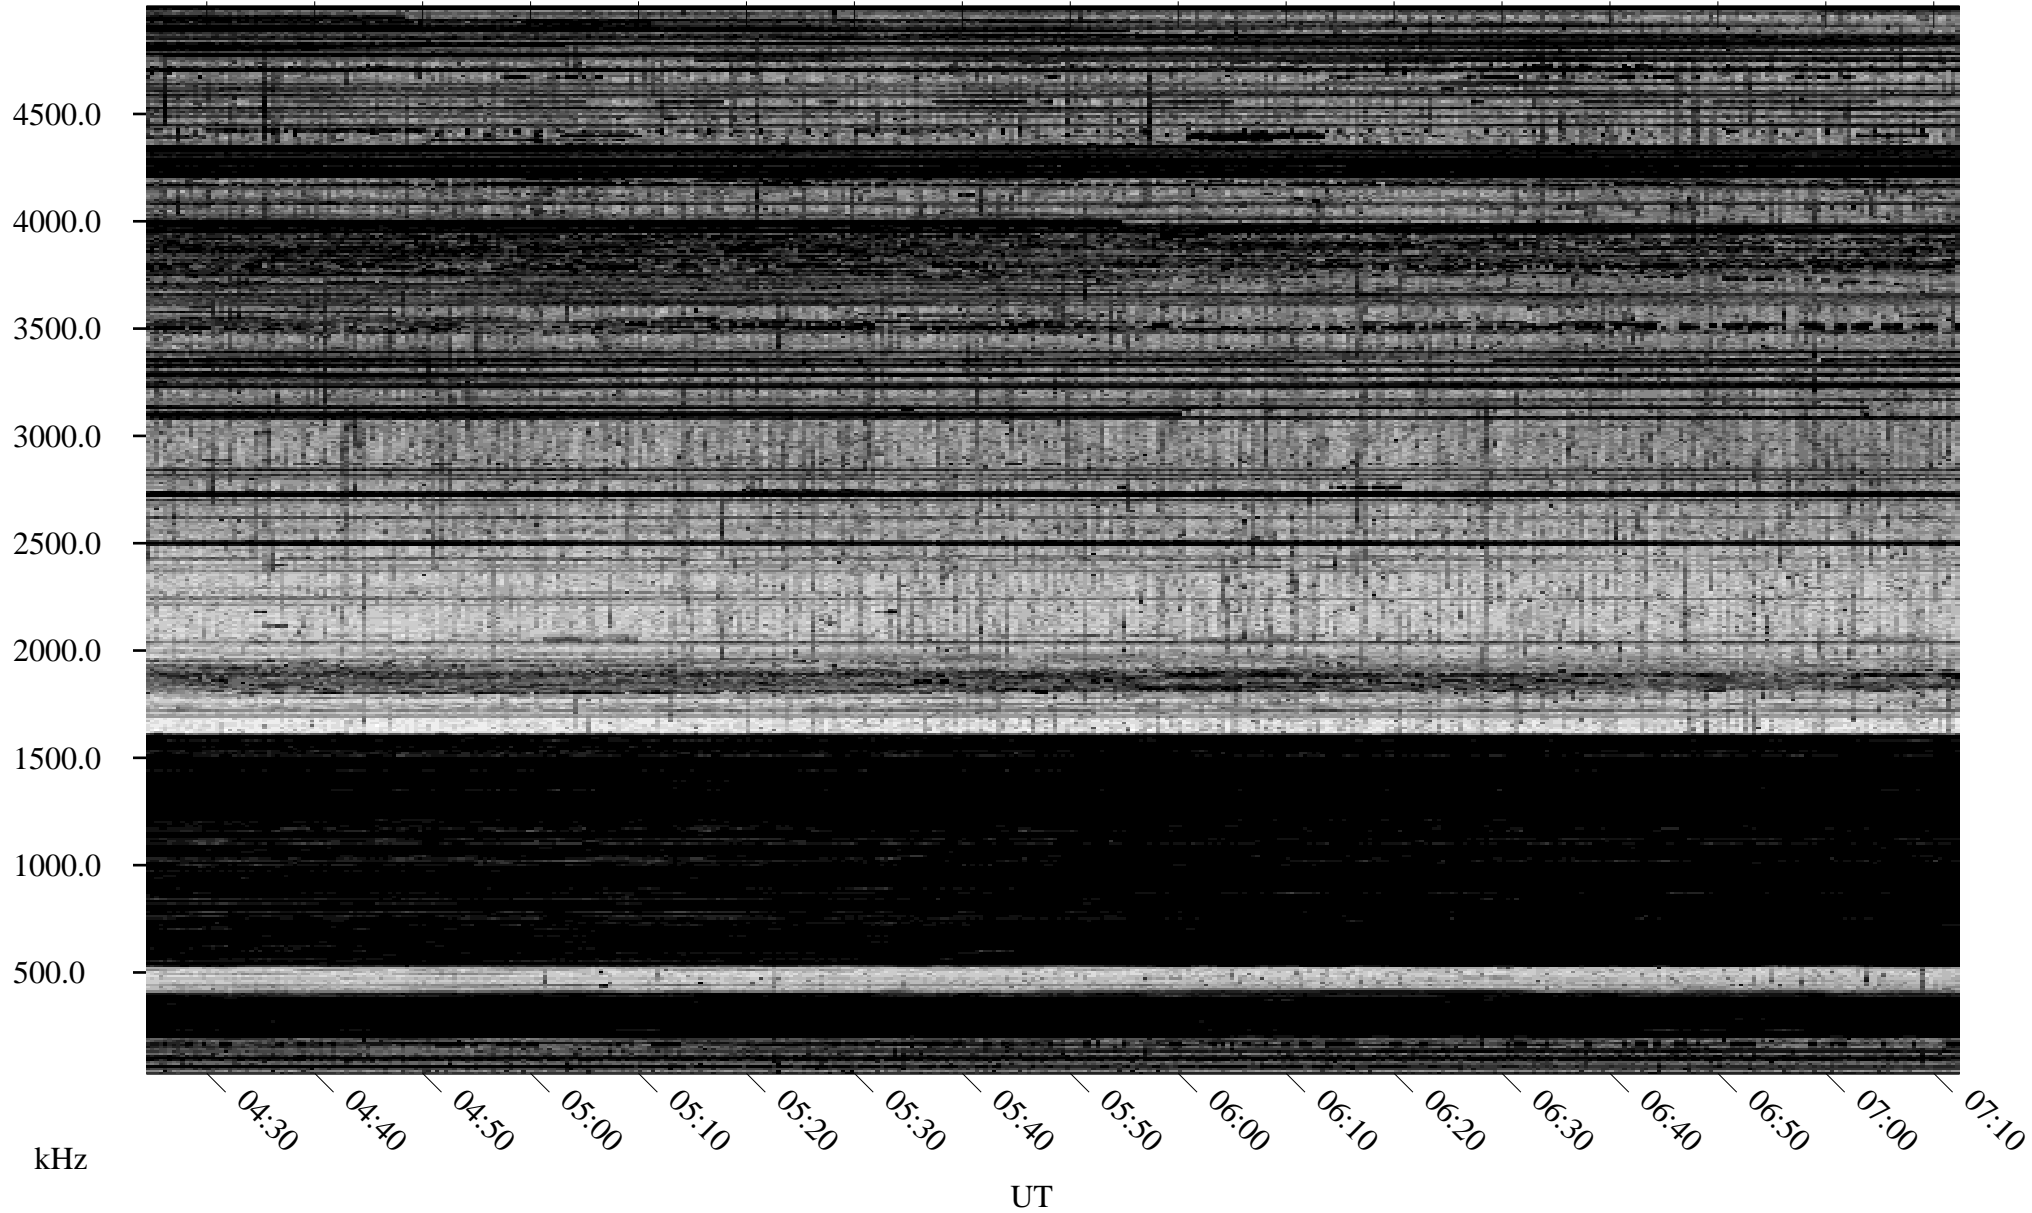

02/24/1995 Churchill, Manitoba

Linear Scale Black = 161 White = 15

ch950551.r00m max_12

Page 1

02/24/1995 Churchill, Manitoba

Linear Scale Black = 161 White = 15

ch950551.r00m max_12

Page 2

02/25/1995 Churchill, Manitoba

Linear Scale Black = 161 White = 15

ch950551l.r00m max_12

Page 3

02/25/1995 Churchill, Manitoba

Linear Scale Black = 161 White = 15

ch950551l.r00m max_12

Page 4

02/25/1995 Churchill, Manitoba

Linear Scale Black = 161 White = 15

ch950551.r00m max_12

Page 5

02/25/1995 Churchill, Manitoba

Linear Scale Black = 161 White = 15

ch950551l.r00m max_12

Page 6

02/25/1995 Churchill, Manitoba

Linear Scale Black = 161 White = 15

ch950551l.r00m max_12

Page 7

02/25/1995 Churchill, Manitoba

Linear Scale Black = 161 White = 15

ch950551.r00m max_12

Page 8