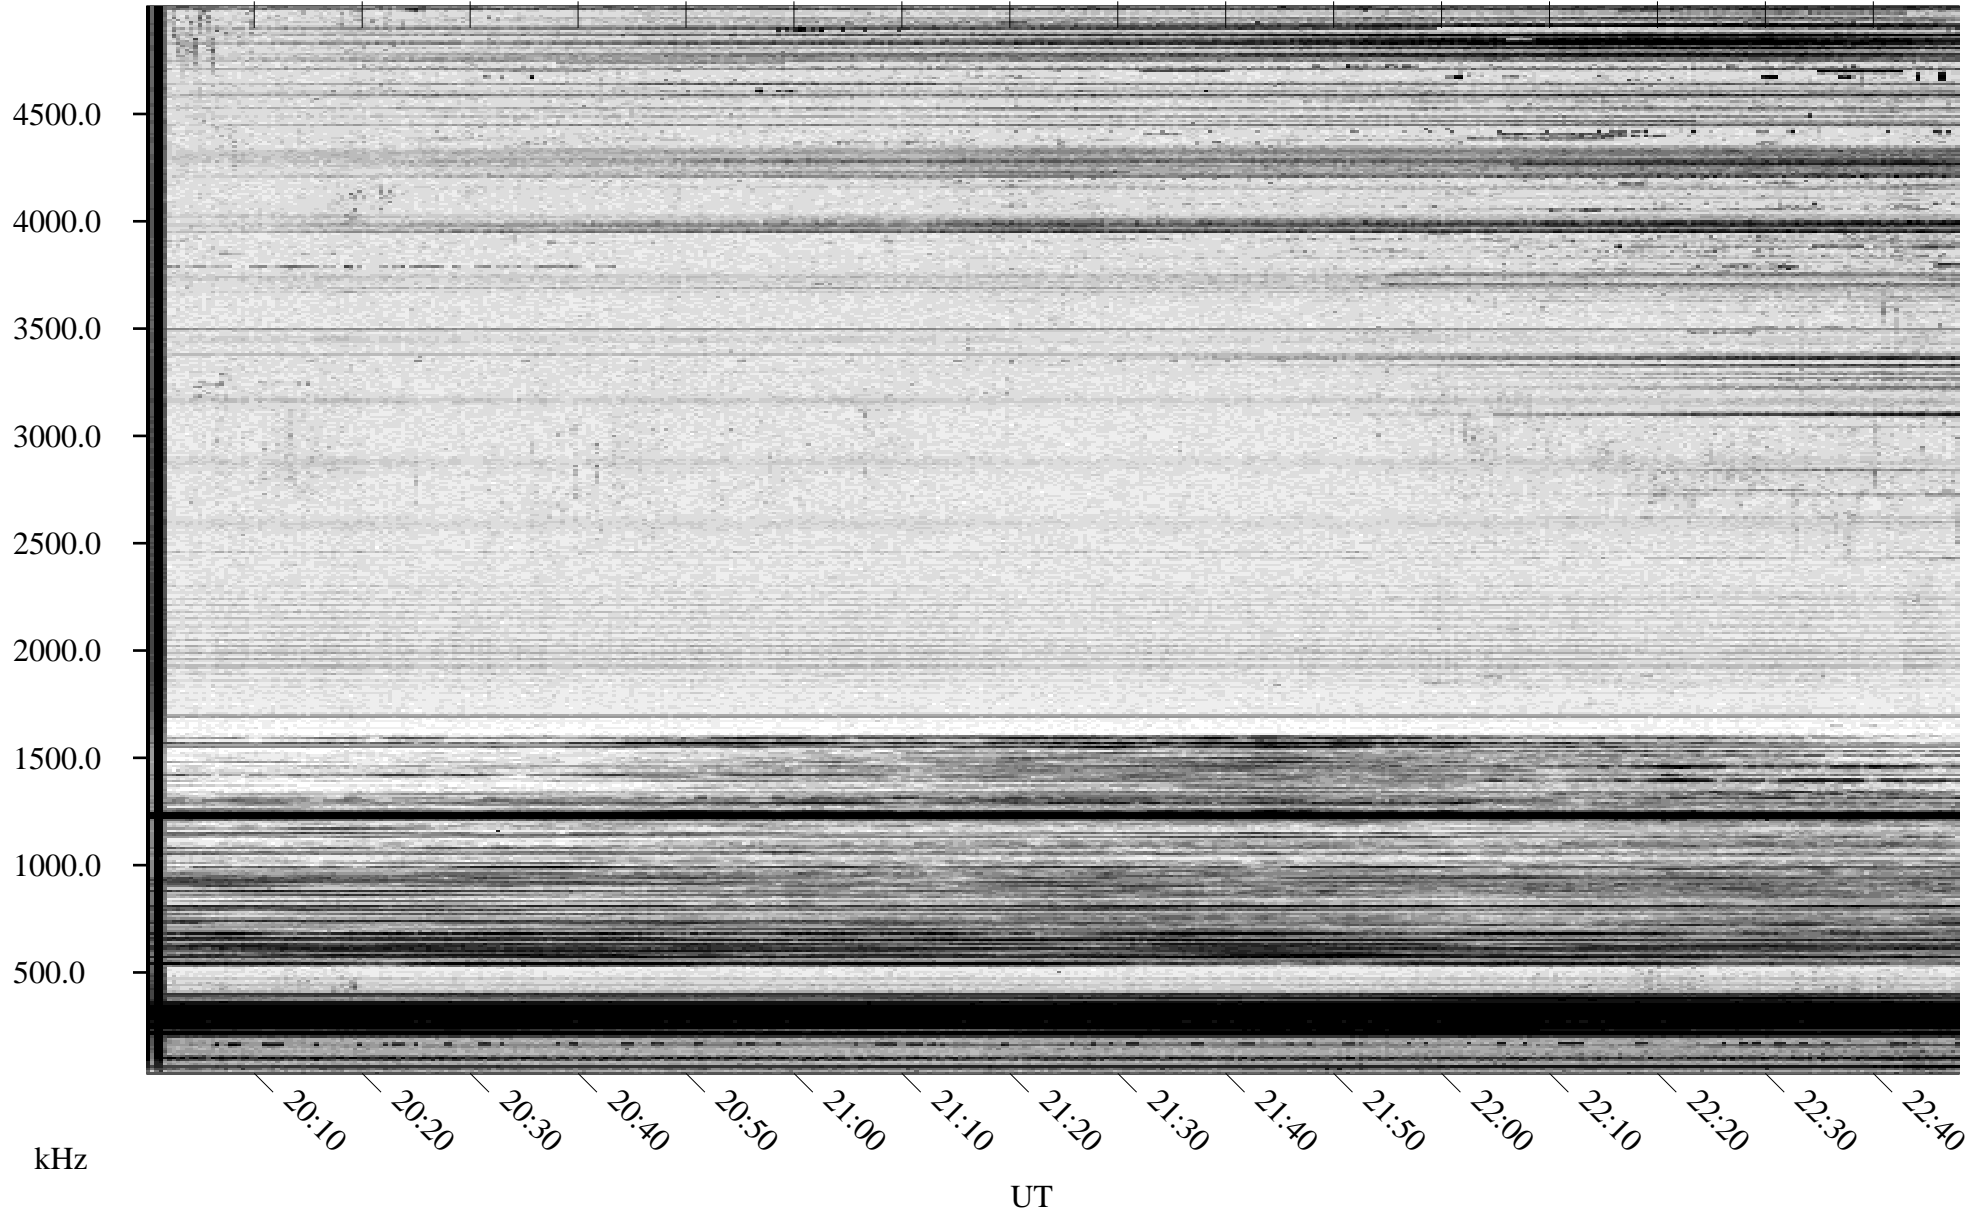

02/24/1995 Churchill, Manitoba

Linear Scale Black = 161 White = 15

ch950551.r00m max_12

Page 1

02/24/1995 Churchill, Manitoba

Linear Scale Black = 161 White = 15

ch950551.r00m max_12

Page 2

02/25/1995 Churchill, Manitoba

Linear Scale Black = 161 White = 15

ch950551l.r00m max_12

Page 3

02/25/1995 Churchill, Manitoba

Linear Scale Black = 161 White = 15

ch950551l.r00m max_12

Page 4

02/25/1995 Churchill, Manitoba

Linear Scale Black = 161 White = 15

ch950551.r00m max_12

Page 5

02/25/1995 Churchill, Manitoba

Linear Scale Black = 161 White = 15

ch950551l.r00m max_12

Page 6

02/25/1995 Churchill, Manitoba

Linear Scale Black = 161 White = 15

ch950551l.r00m max_12

Page 7

02/25/1995 Churchill, Manitoba

Linear Scale Black = 161 White = 15

ch950551.r00m max_12

Page 8