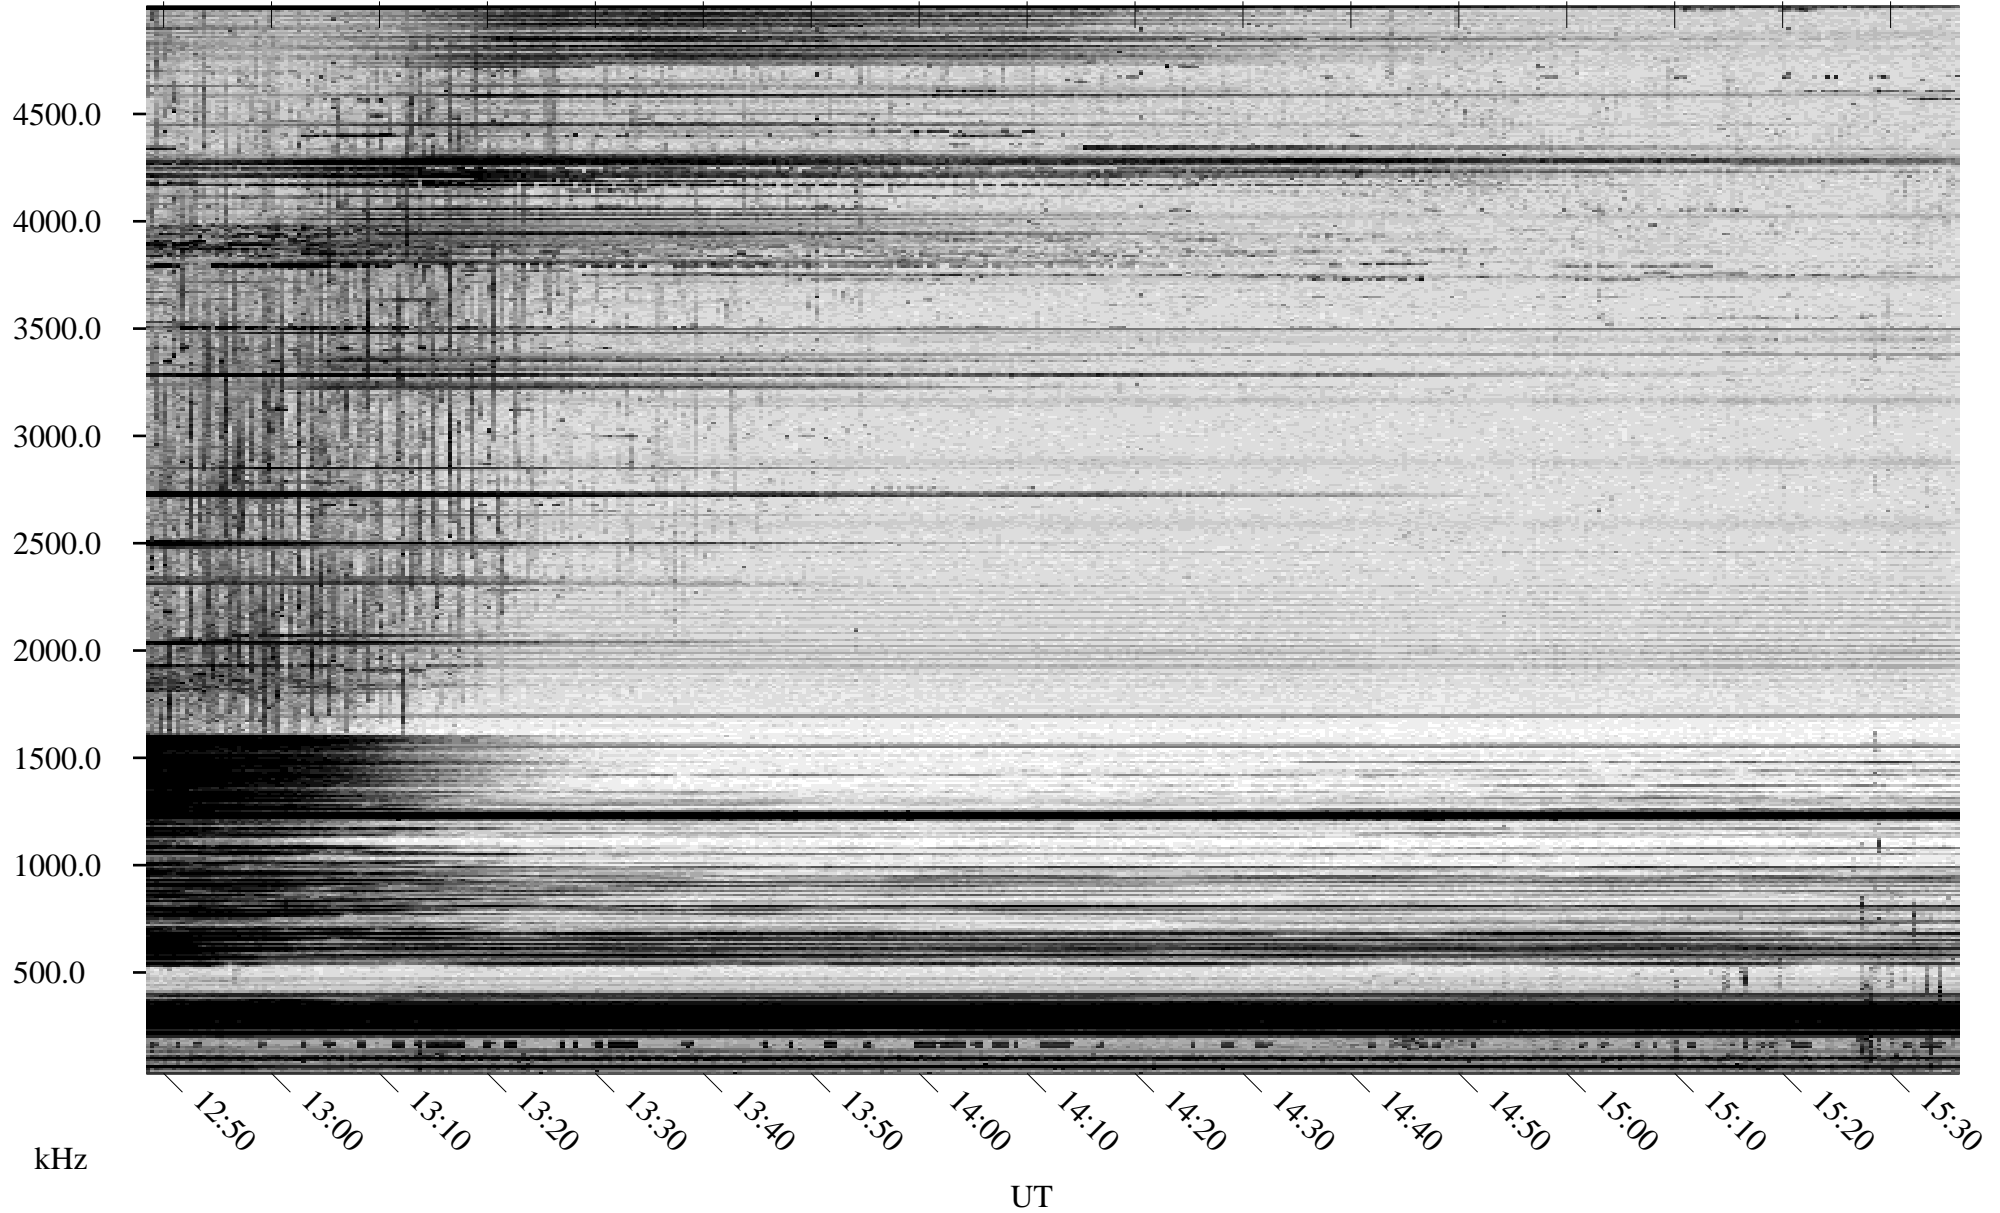

02/24/1995 Churchill, Manitoba

Linear Scale Black = 161 White = 15

ch950551.r00m max_12

Page 1

02/24/1995 Churchill, Manitoba

Linear Scale Black = 161 White = 15

ch950551.r00m max_12

Page 2

02/25/1995 Churchill, Manitoba

Linear Scale Black = 161 White = 15

ch950551l.r00m max_12

Page 3

02/25/1995 Churchill, Manitoba

Linear Scale Black = 161 White = 15

ch950551l.r00m max_12

Page 4

02/25/1995 Churchill, Manitoba

Linear Scale Black = 161 White = 15

ch950551.r00m max_12

Page 5

02/25/1995 Churchill, Manitoba

Linear Scale Black = 161 White = 15

ch950551l.r00m max_12

Page 6

02/25/1995 Churchill, Manitoba

Linear Scale Black = 161 White = 15

ch950551l.r00m max_12

Page 7

02/25/1995 Churchill, Manitoba

Linear Scale Black = 161 White = 15

ch950551.r00m max_12

Page 8