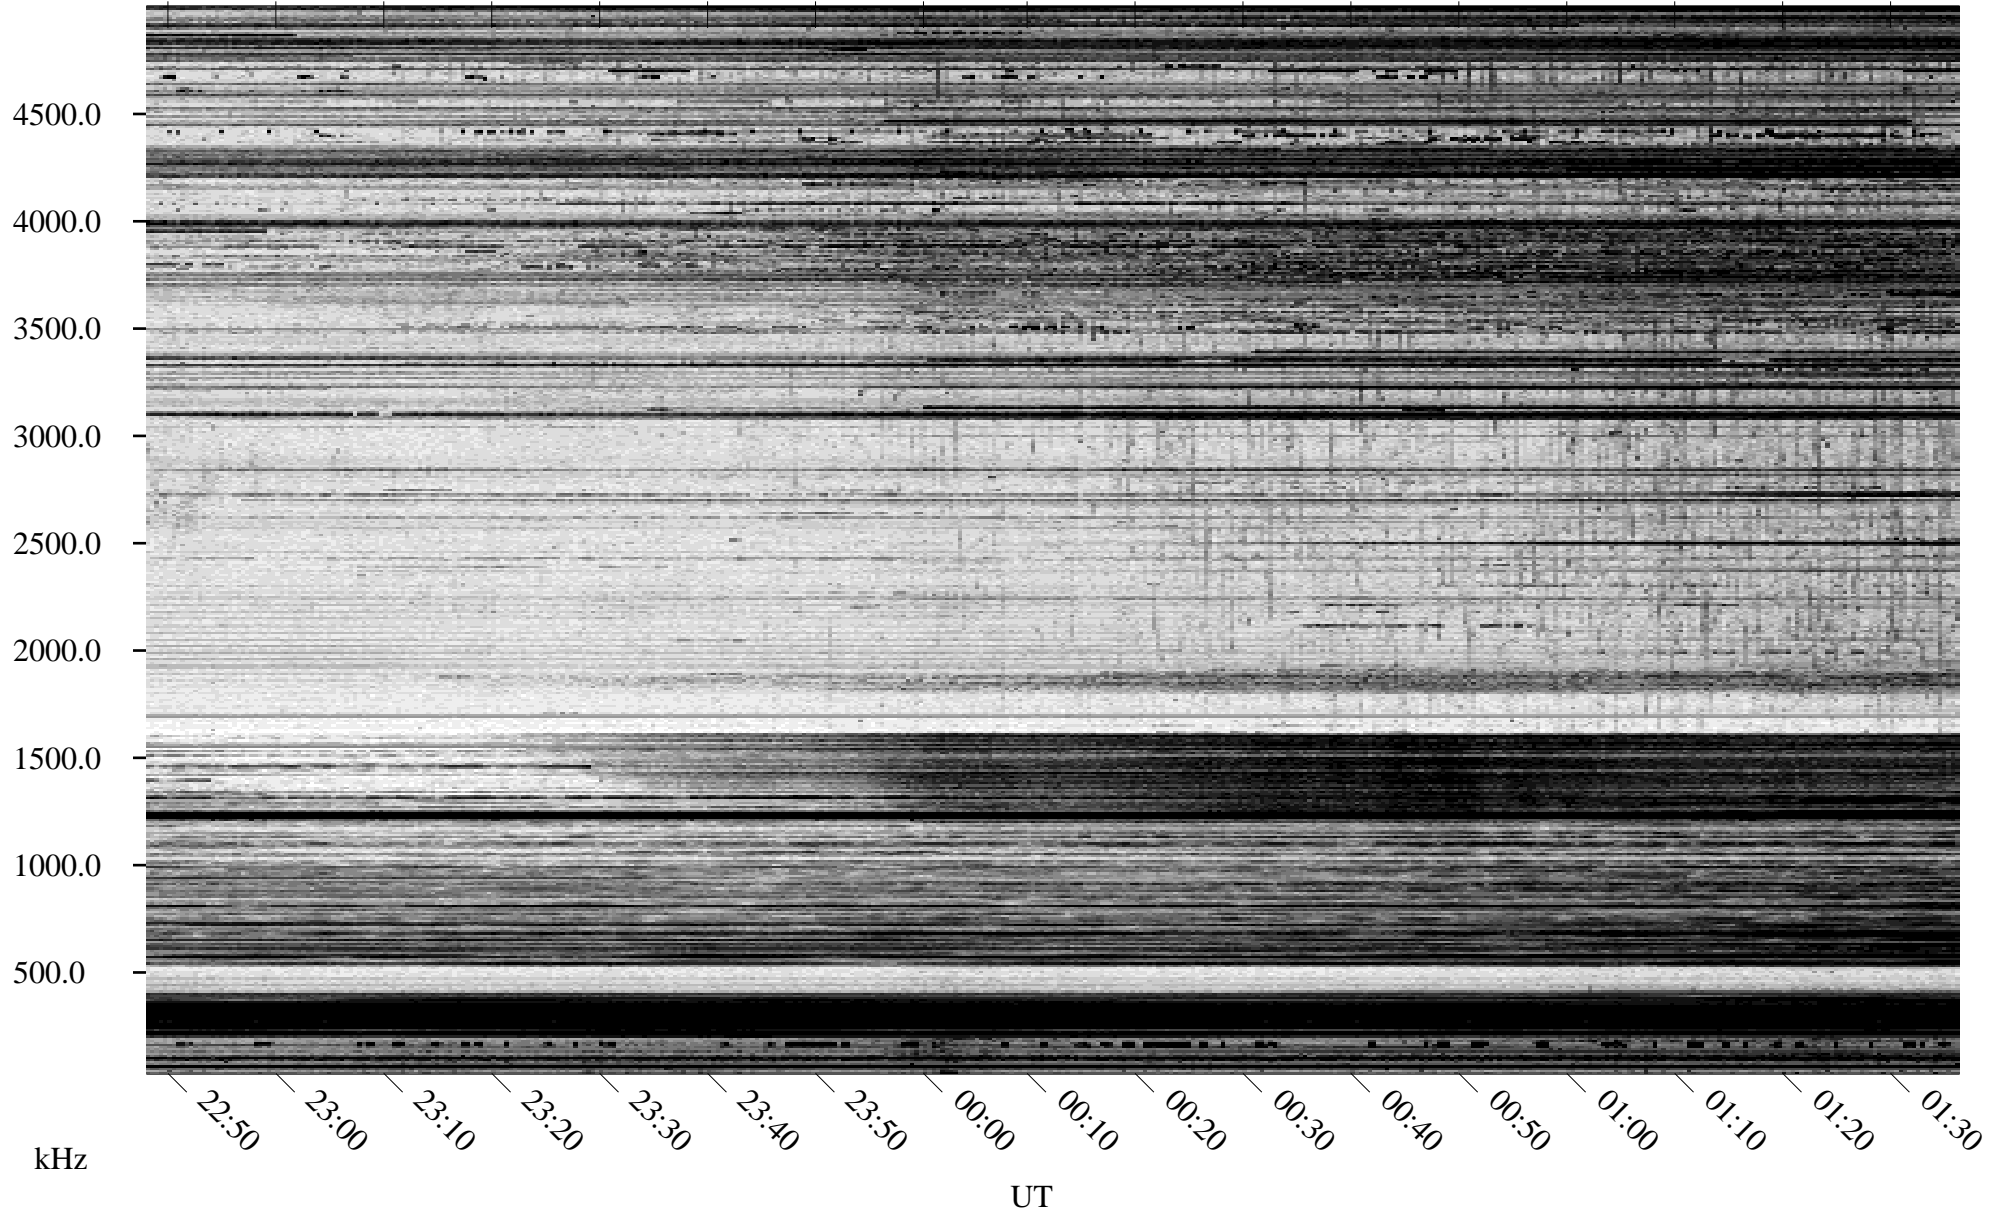

02/24/1995 Churchill, Manitoba

Linear Scale Black = 161 White = 15

ch950551.r00m max_12

Page 1

02/24/1995 Churchill, Manitoba

Linear Scale Black = 161 White = 15

ch950551.r00m max_12

Page 2

02/25/1995 Churchill, Manitoba

Linear Scale Black = 161 White = 15

ch950551l.r00m max_12

Page 3

02/25/1995 Churchill, Manitoba

Linear Scale Black = 161 White = 15

ch950551l.r00m max_12

Page 4

02/25/1995 Churchill, Manitoba

Linear Scale Black = 161 White = 15

ch950551.r00m max_12

Page 5

02/25/1995 Churchill, Manitoba

Linear Scale Black = 161 White = 15

ch950551l.r00m max_12

Page 6

02/25/1995 Churchill, Manitoba

Linear Scale Black = 161 White = 15

ch950551l.r00m max_12

Page 7

02/25/1995 Churchill, Manitoba

Linear Scale Black = 161 White = 15

ch950551.r00m max_12

Page 8