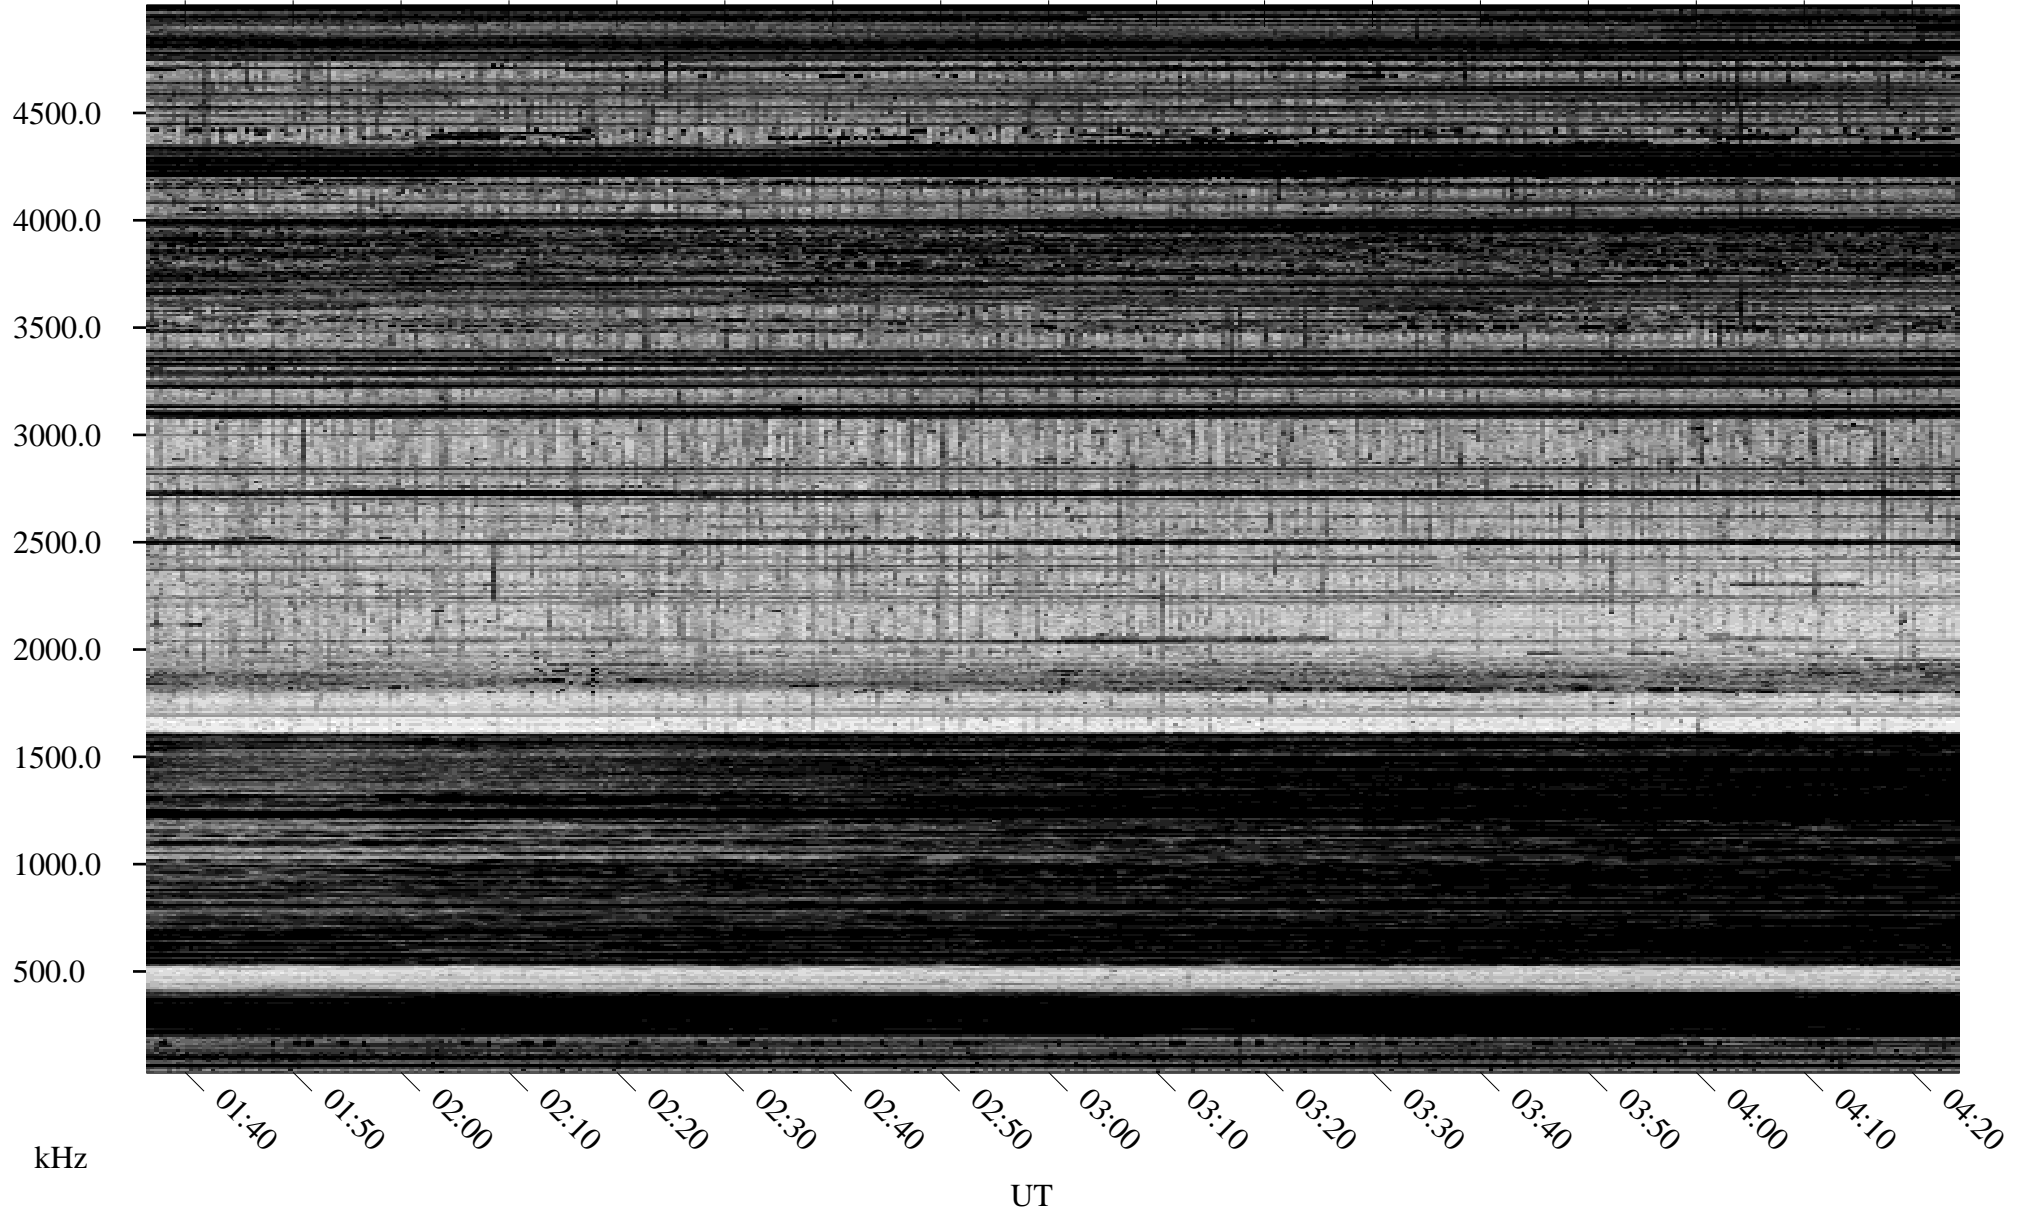

02/24/1995 Churchill, Manitoba

Linear Scale Black = 161 White = 15

ch950551.r00m max_12

Page 1

02/24/1995 Churchill, Manitoba

Linear Scale Black = 161 White = 15

ch950551.r00m max_12

Page 2

02/25/1995 Churchill, Manitoba

Linear Scale Black = 161 White = 15

ch950551l.r00m max_12

Page 3

02/25/1995 Churchill, Manitoba

Linear Scale Black = 161 White = 15

ch950551l.r00m max_12

Page 4

02/25/1995 Churchill, Manitoba

Linear Scale Black = 161 White = 15

ch950551.r00m max_12

Page 5

02/25/1995 Churchill, Manitoba

Linear Scale Black = 161 White = 15

ch950551l.r00m max_12

Page 6

02/25/1995 Churchill, Manitoba

Linear Scale Black = 161 White = 15

ch950551l.r00m max_12

Page 7

02/25/1995 Churchill, Manitoba

Linear Scale Black = 161 White = 15

ch950551.r00m max_12

Page 8