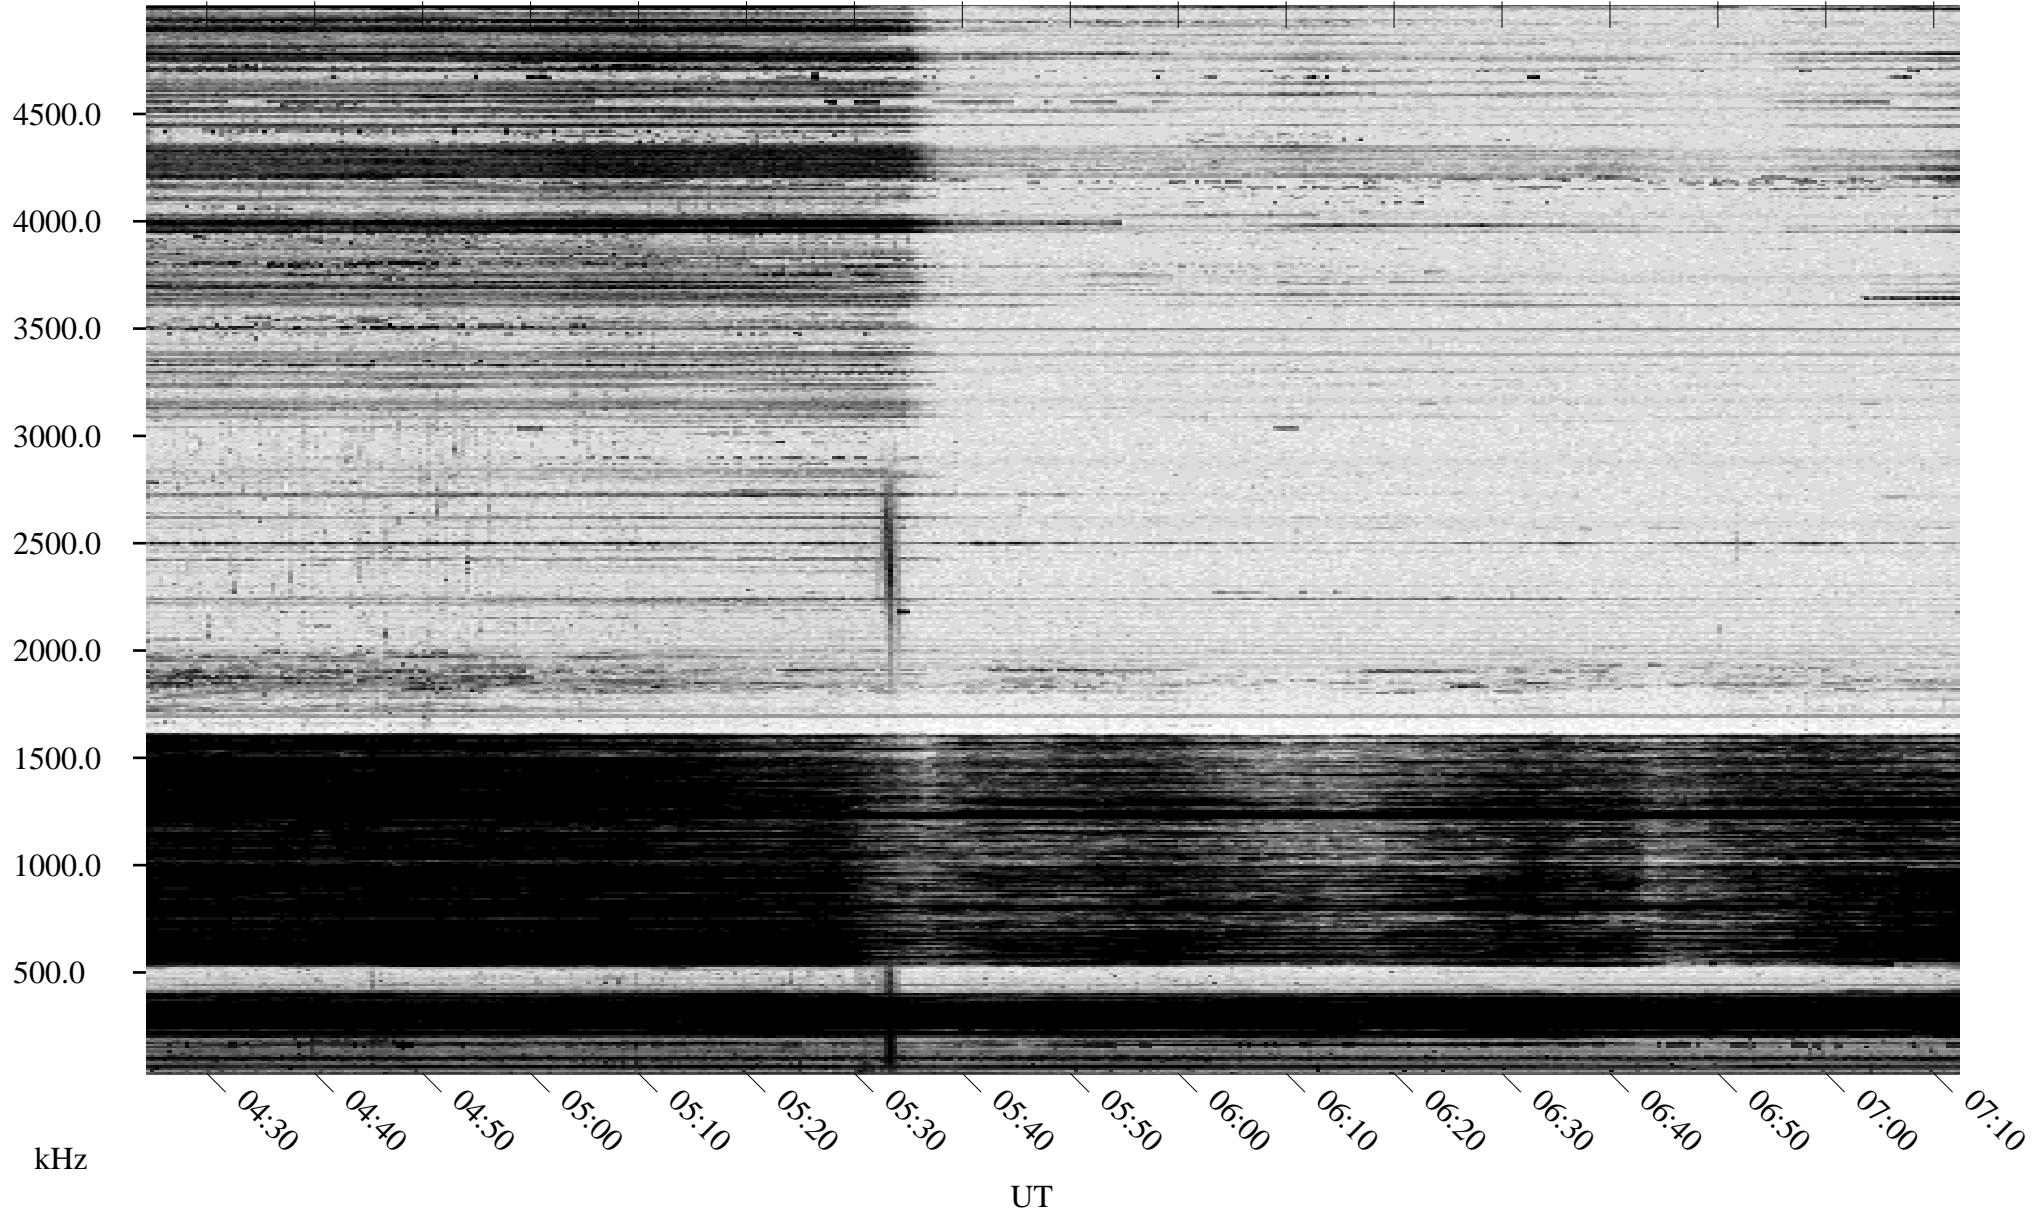

02/25/1995 Churchill, Manitoba

Linear Scale Black = 161 White = 15

ch95056l.r00m max_12

Page 1

02/25/1995 Churchill, Manitoba

Linear Scale Black = 161 White = 15

ch95056l.r00m max_12

Page 2

02/26/1995 Churchill, Manitoba

Linear Scale Black = 161 White = 15

ch95056l.r00m max_12

Page 3

02/26/1995 Churchill, Manitoba

Linear Scale Black = 161 White = 15

ch95056l.r00m max_12

Page 4

02/26/1995 Churchill, Manitoba

Linear Scale Black = 161 White = 15

ch95056l.r00m max_12

Page 5

02/26/1995 Churchill, Manitoba

Linear Scale Black = 161 White = 15

ch95056l.r00m max_12

Page 6

02/26/1995 Churchill, Manitoba

Linear Scale Black = 161 White = 15

ch95056l.r00m max_12

Page 7

02/26/1995 Churchill, Manitoba

Linear Scale Black = 161 White = 15

ch95056l.r00m max_12

Page 8