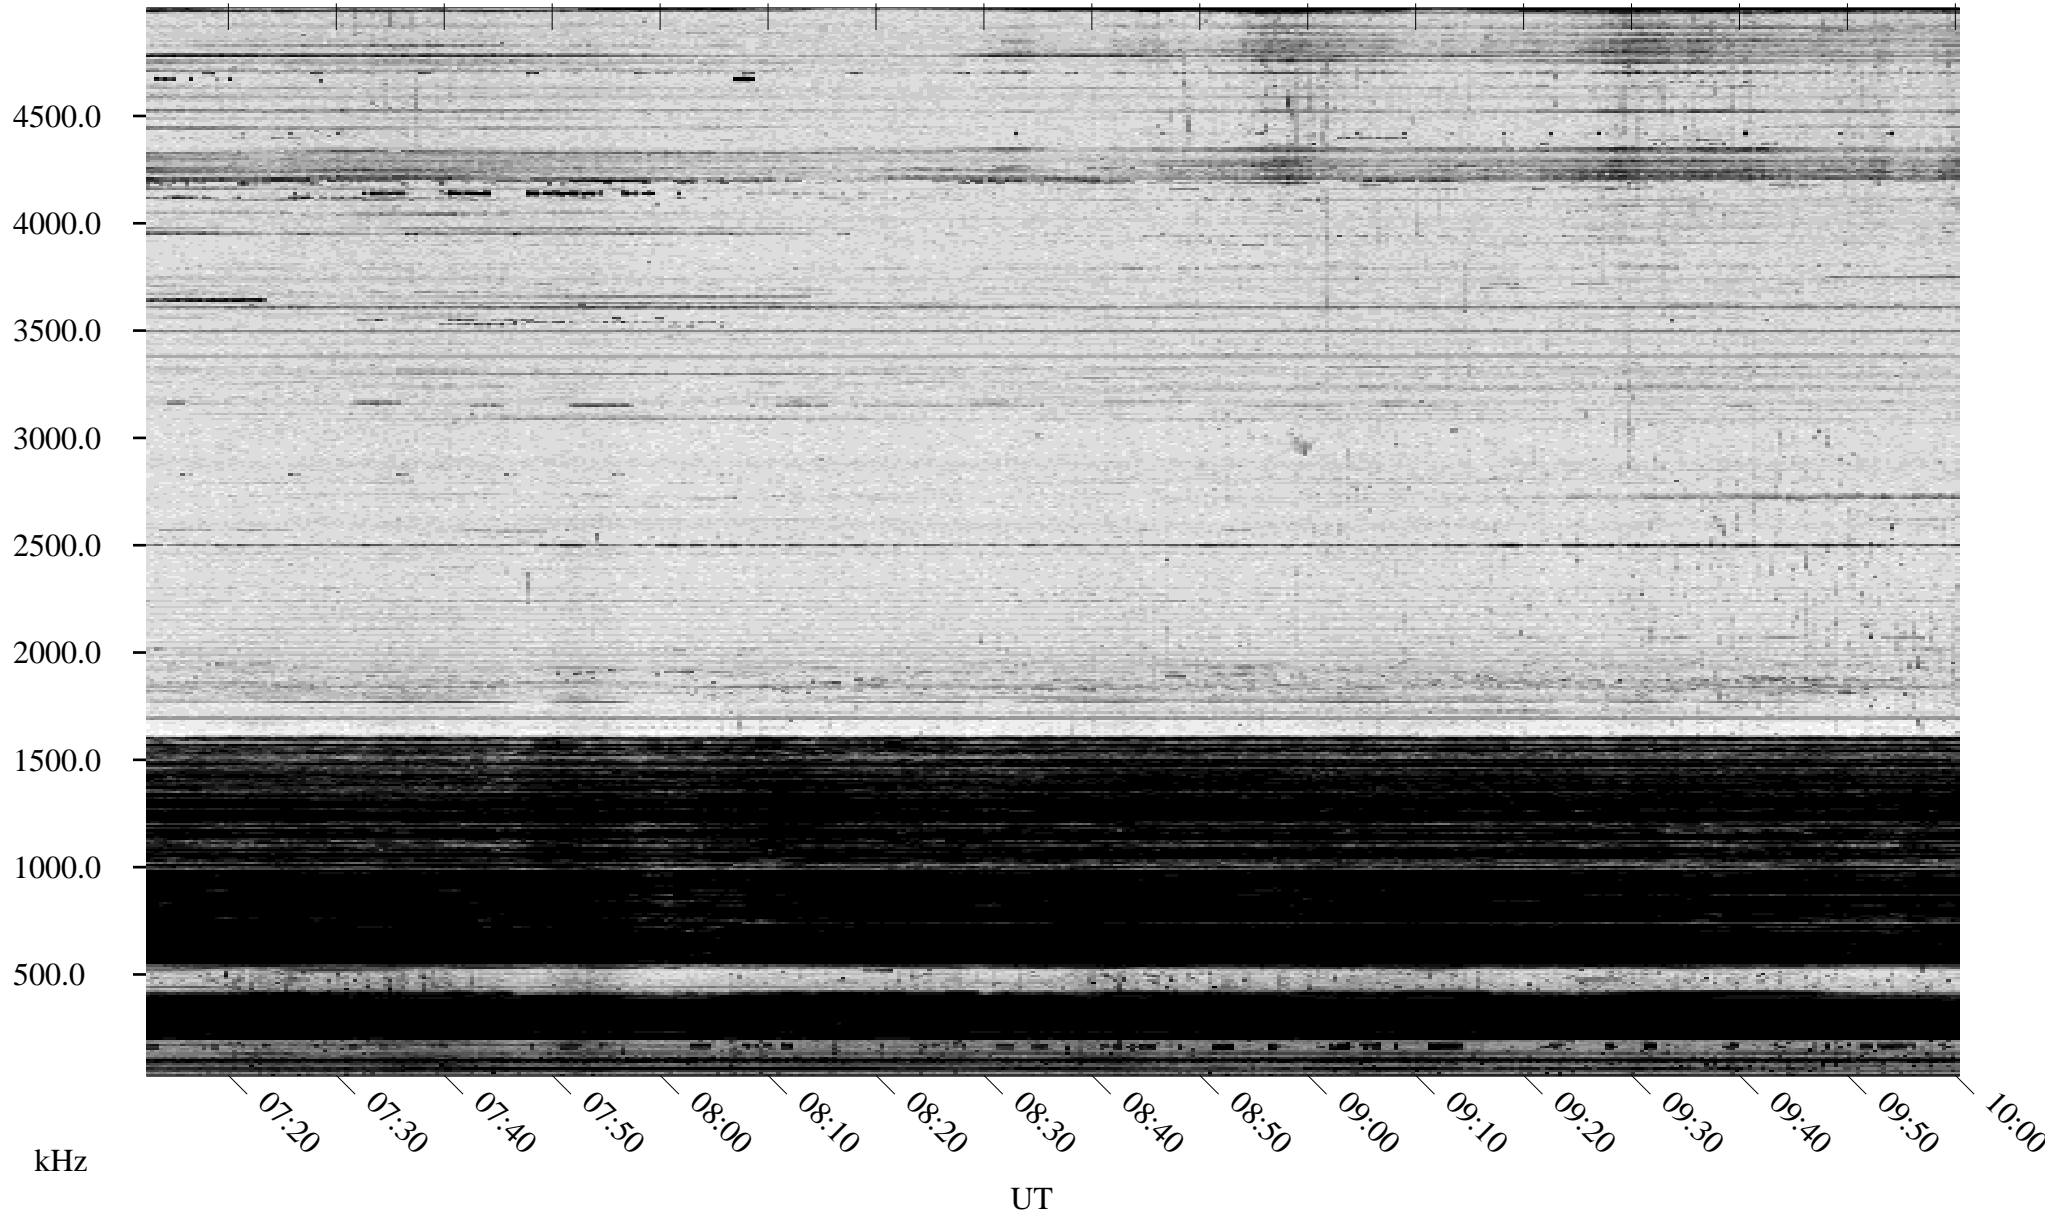

02/25/1995 Churchill, Manitoba

Linear Scale Black = 161 White = 15

ch95056l.r00m max_12

Page 1

02/25/1995 Churchill, Manitoba

Linear Scale Black = 161 White = 15

ch95056l.r00m max_12

Page 2

02/26/1995 Churchill, Manitoba

Linear Scale Black = 161 White = 15

ch95056l.r00m max_12

Page 3

02/26/1995 Churchill, Manitoba

Linear Scale Black = 161 White = 15

ch95056l.r00m max_12

Page 4

02/26/1995 Churchill, Manitoba

Linear Scale Black = 161 White = 15

ch95056l.r00m max_12

Page 5

02/26/1995 Churchill, Manitoba

Linear Scale Black = 161 White = 15

ch95056l.r00m max_12

Page 6

02/26/1995 Churchill, Manitoba

Linear Scale Black = 161 White = 15

ch95056l.r00m max_12

Page 7

02/26/1995 Churchill, Manitoba

Linear Scale Black = 161 White = 15

ch95056l.r00m max_12

Page 8