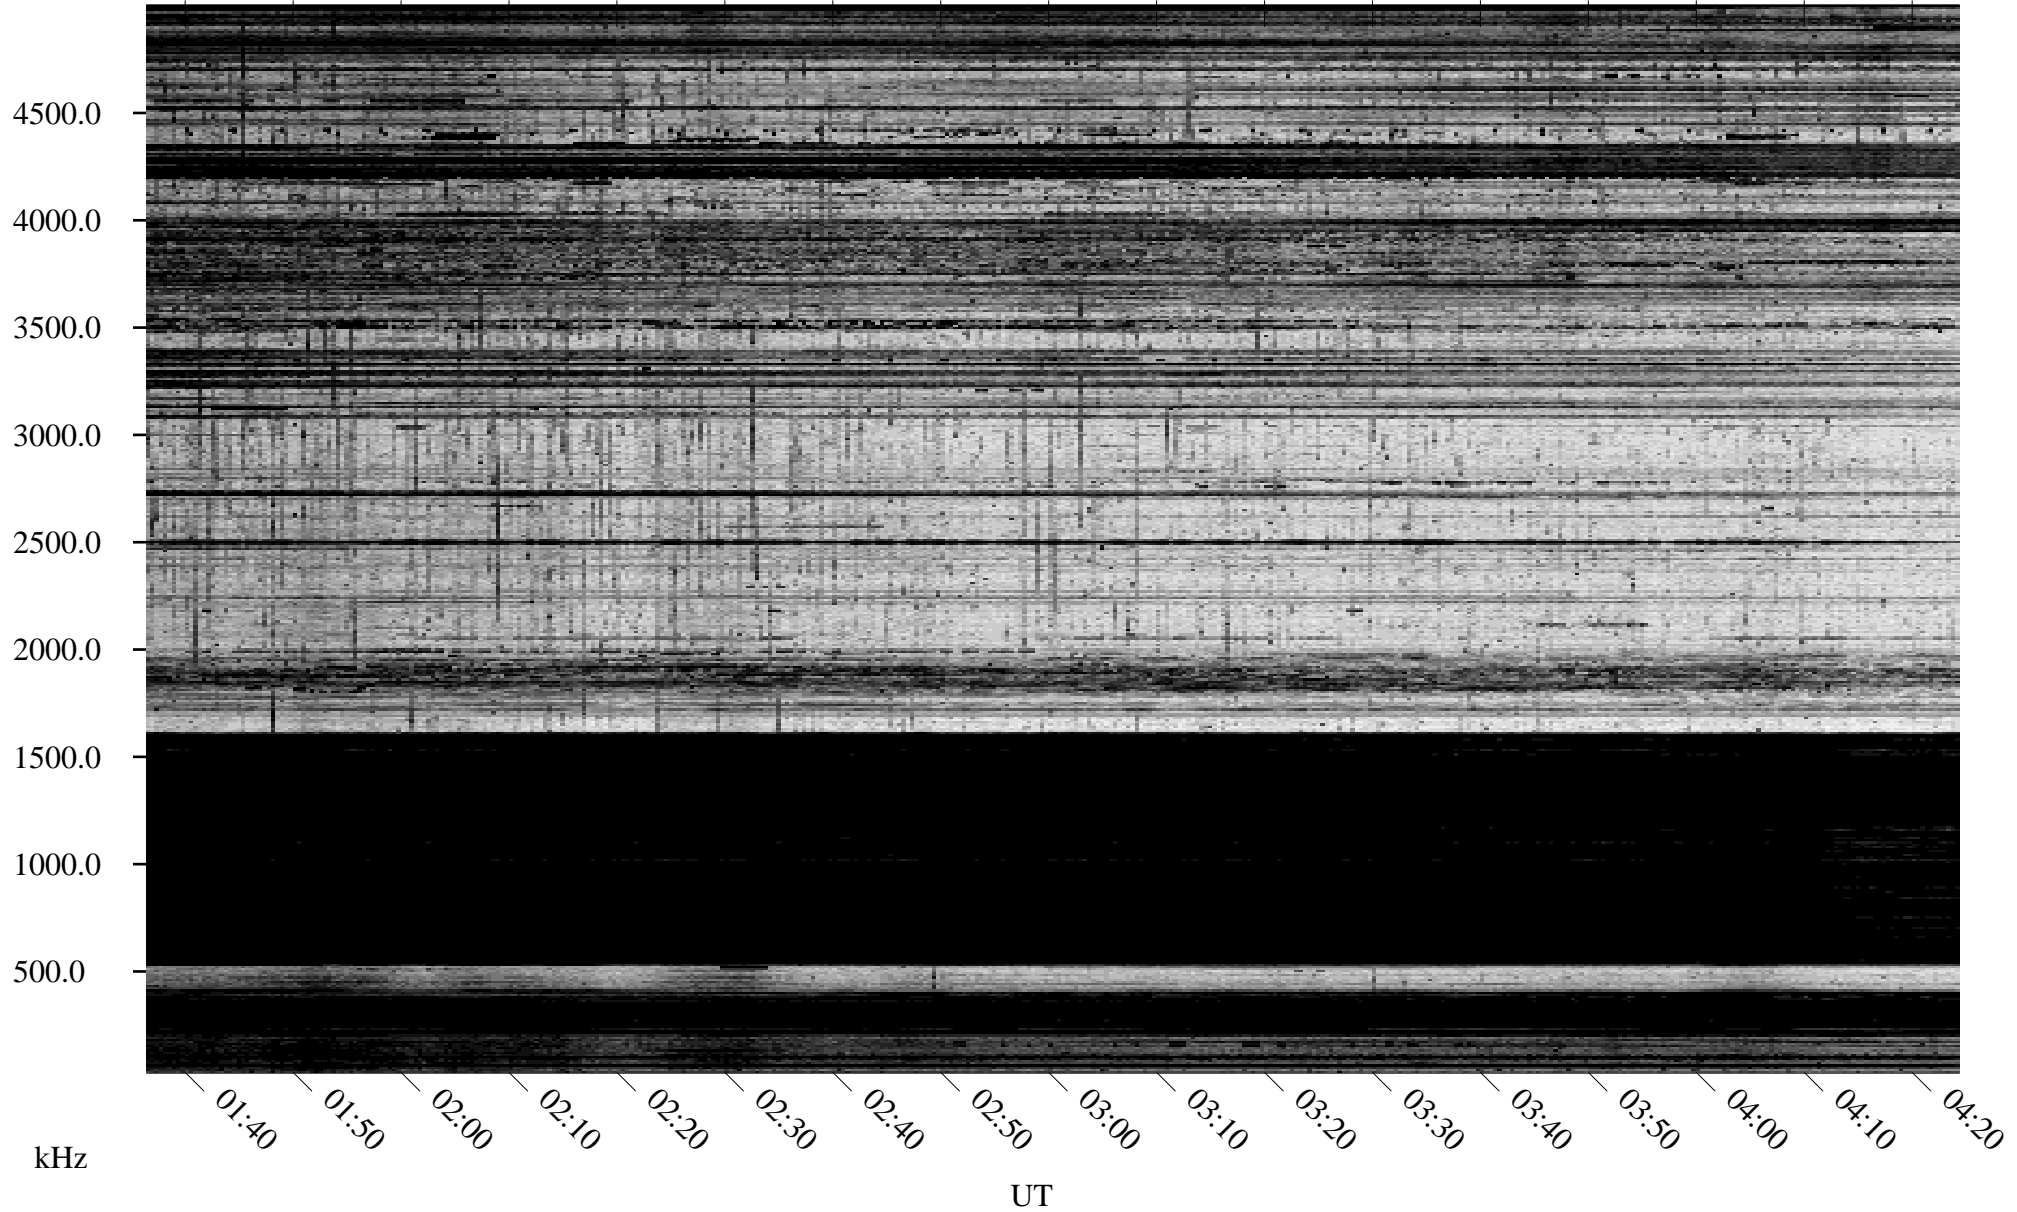

02/25/1995 Churchill, Manitoba

Linear Scale Black = 161 White = 15

ch95056l.r00m max_12

Page 1

02/25/1995 Churchill, Manitoba

Linear Scale Black = 161 White = 15

ch95056l.r00m max_12

Page 2

02/26/1995 Churchill, Manitoba

Linear Scale Black = 161 White = 15

ch95056l.r00m max_12

Page 3

02/26/1995 Churchill, Manitoba

Linear Scale Black = 161 White = 15

ch95056l.r00m max_12

Page 4

02/26/1995 Churchill, Manitoba

Linear Scale Black = 161 White = 15

ch95056l.r00m max_12

Page 5

02/26/1995 Churchill, Manitoba

Linear Scale Black = 161 White = 15

ch95056l.r00m max_12

Page 6

02/26/1995 Churchill, Manitoba

Linear Scale Black = 161 White = 15

ch95056l.r00m max_12

Page 7

02/26/1995 Churchill, Manitoba

Linear Scale Black = 161 White = 15

ch95056l.r00m max_12

Page 8