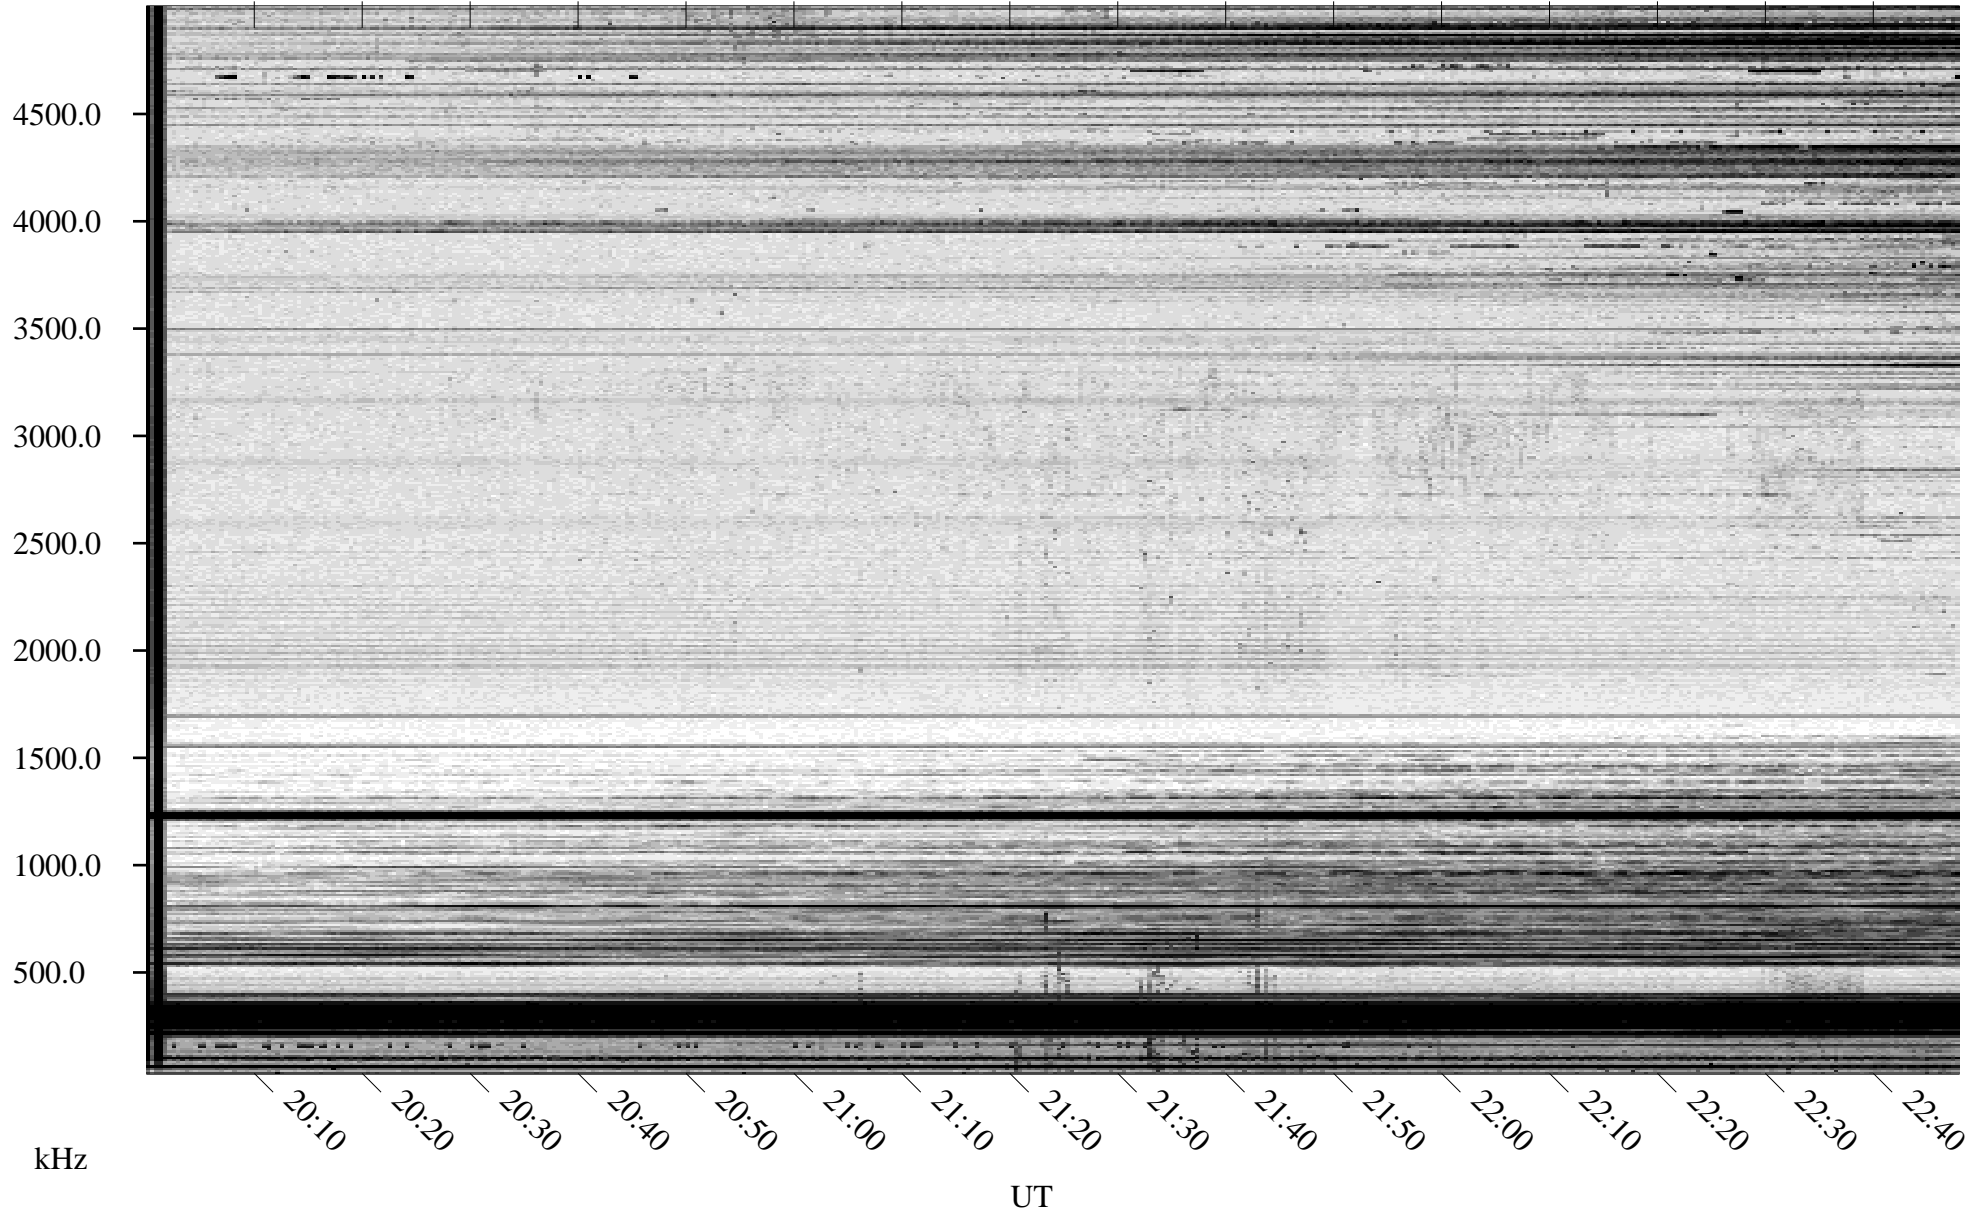

02/25/1995 Churchill, Manitoba

Linear Scale Black = 161 White = 15

ch95056l.r00m max_12

Page 1

02/25/1995 Churchill, Manitoba

Linear Scale Black = 161 White = 15

ch95056l.r00m max_12

Page 2

02/26/1995 Churchill, Manitoba

Linear Scale Black = 161 White = 15

ch95056l.r00m max_12

Page 3

02/26/1995 Churchill, Manitoba

Linear Scale Black = 161 White = 15

ch95056l.r00m max_12

Page 4

02/26/1995 Churchill, Manitoba

Linear Scale Black = 161 White = 15

ch95056l.r00m max_12

Page 5

02/26/1995 Churchill, Manitoba

Linear Scale Black = 161 White = 15

ch95056l.r00m max_12

Page 6

02/26/1995 Churchill, Manitoba

Linear Scale Black = 161 White = 15

ch95056l.r00m max_12

Page 7

02/26/1995 Churchill, Manitoba

Linear Scale Black = 161 White = 15

ch95056l.r00m max_12

Page 8