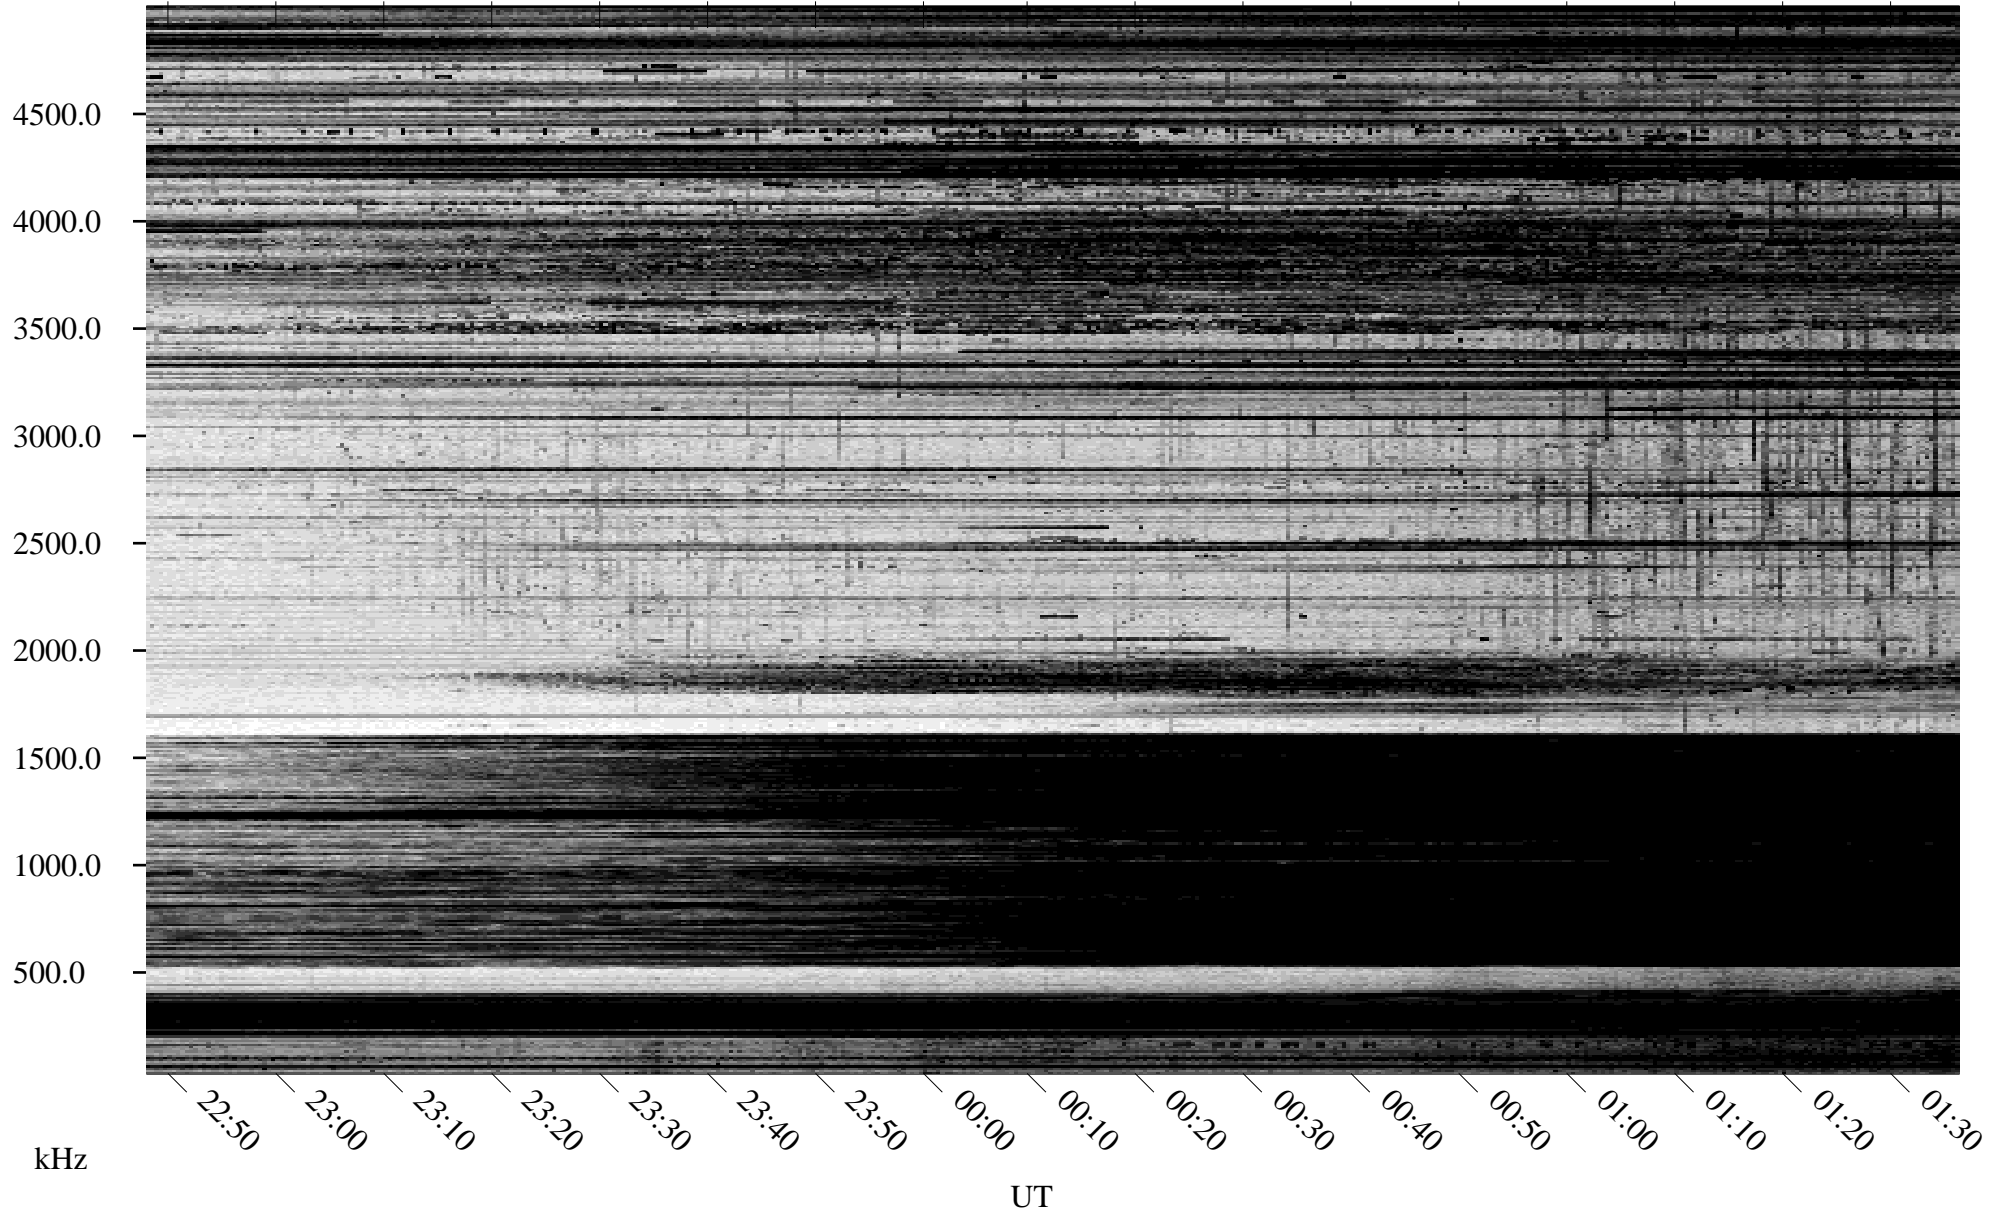

02/25/1995 Churchill, Manitoba

Linear Scale Black = 161 White = 15

ch95056l.r00m max_12

Page 1

02/25/1995 Churchill, Manitoba

Linear Scale Black = 161 White = 15

ch95056l.r00m max_12

Page 2

02/26/1995 Churchill, Manitoba

Linear Scale Black = 161 White = 15

ch95056l.r00m max_12

Page 3

02/26/1995 Churchill, Manitoba

Linear Scale Black = 161 White = 15

ch95056l.r00m max_12

Page 4

02/26/1995 Churchill, Manitoba

Linear Scale Black = 161 White = 15

ch95056l.r00m max_12

Page 5

02/26/1995 Churchill, Manitoba

Linear Scale Black = 161 White = 15

ch95056l.r00m max_12

Page 6

02/26/1995 Churchill, Manitoba

Linear Scale Black = 161 White = 15

ch95056l.r00m max_12

Page 7

02/26/1995 Churchill, Manitoba

Linear Scale Black = 161 White = 15

ch95056l.r00m max_12

Page 8