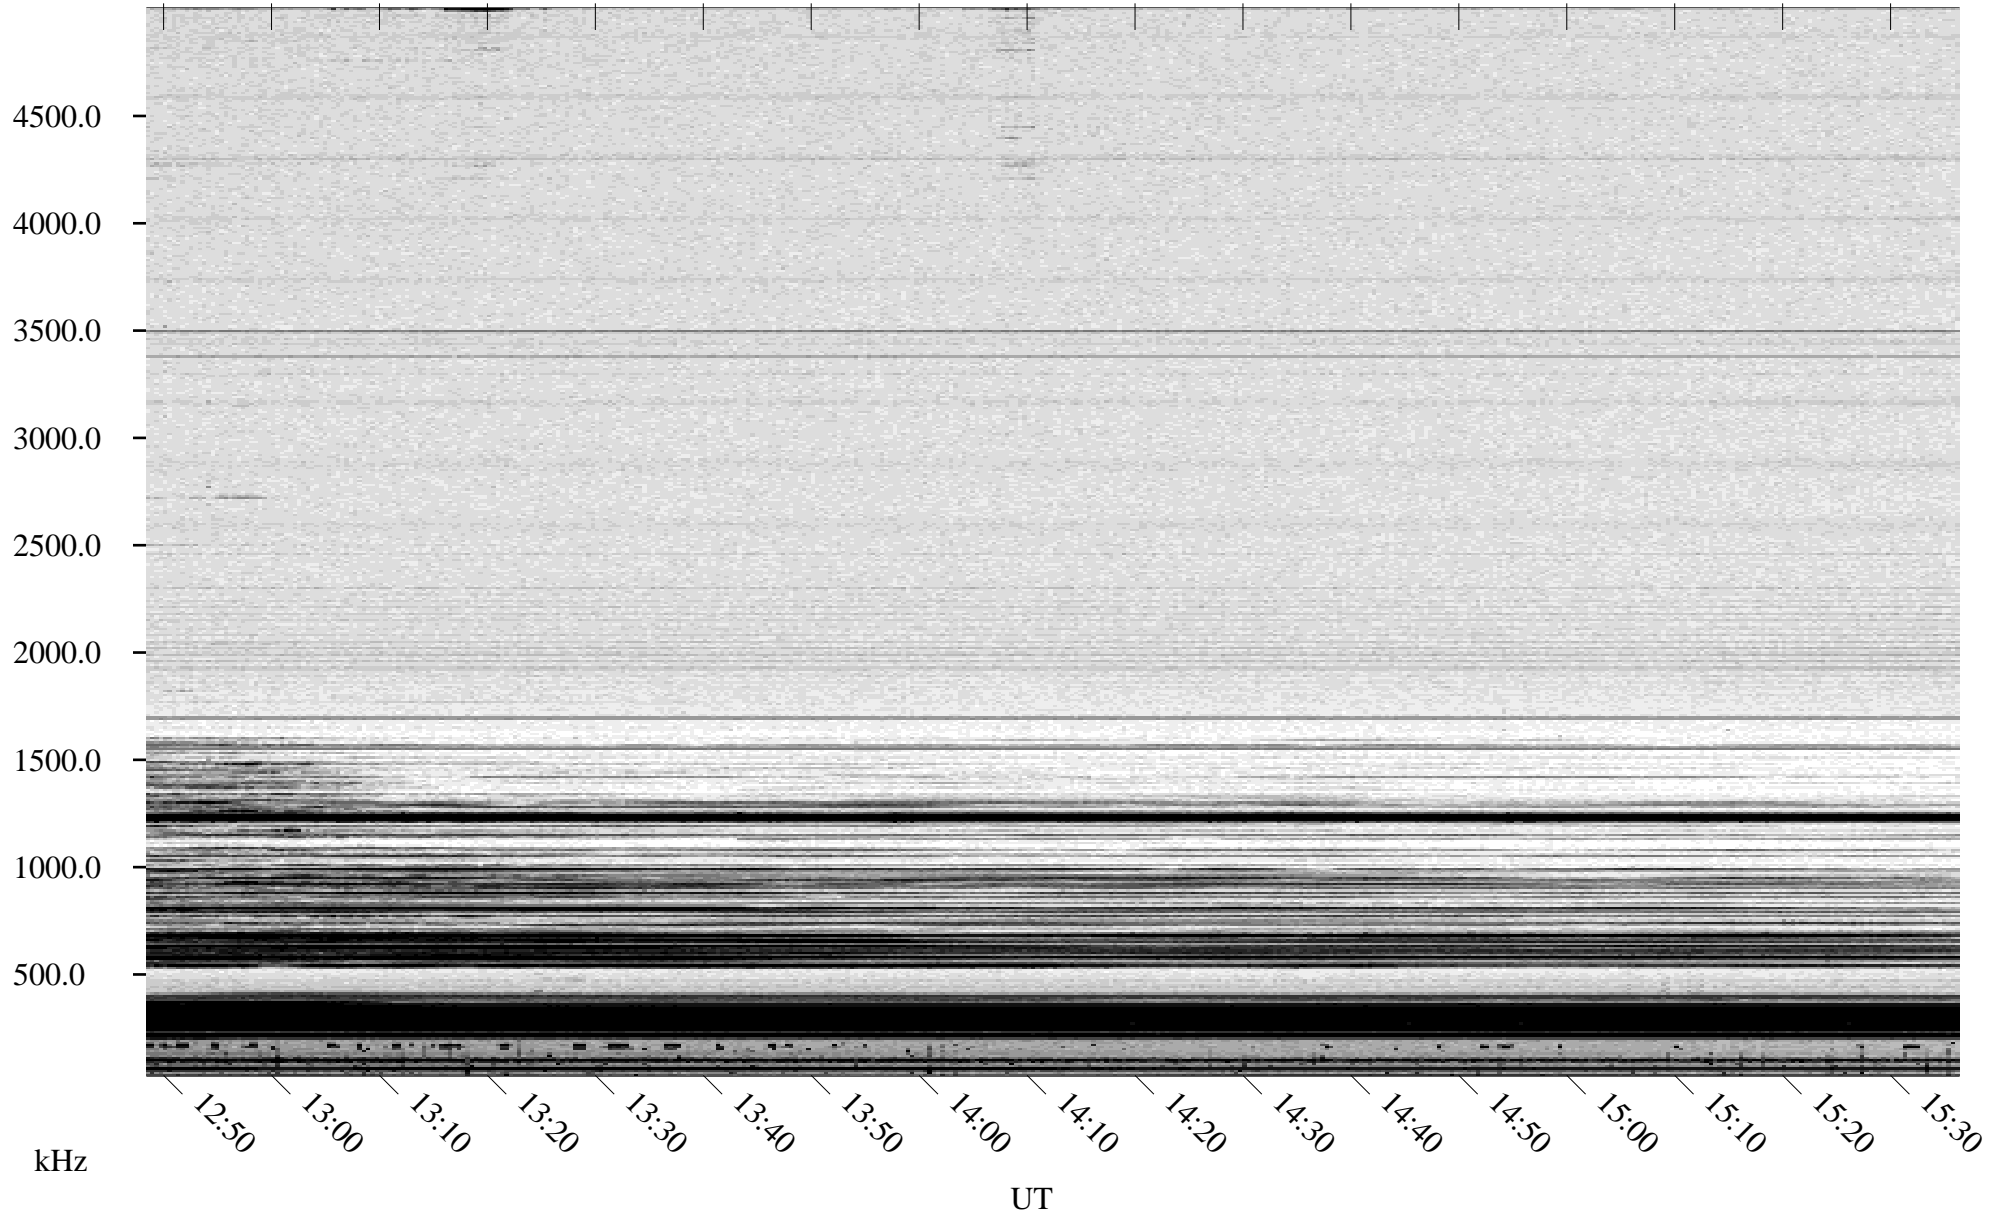

02/25/1995 Churchill, Manitoba

Linear Scale Black = 161 White = 15

ch95056l.r00m max_12

Page 1

02/25/1995 Churchill, Manitoba

Linear Scale Black = 161 White = 15

ch95056l.r00m max_12

Page 2

02/26/1995 Churchill, Manitoba

Linear Scale Black = 161 White = 15

ch95056l.r00m max_12

Page 3

02/26/1995 Churchill, Manitoba

Linear Scale Black = 161 White = 15

ch95056l.r00m max_12

Page 4

02/26/1995 Churchill, Manitoba

Linear Scale Black = 161 White = 15

ch95056l.r00m max_12

Page 5

02/26/1995 Churchill, Manitoba

Linear Scale Black = 161 White = 15

ch95056l.r00m max_12

Page 6

02/26/1995 Churchill, Manitoba

Linear Scale Black = 161 White = 15

ch95056l.r00m max_12

Page 7

02/26/1995 Churchill, Manitoba

Linear Scale Black = 161 White = 15

ch95056l.r00m max_12

Page 8