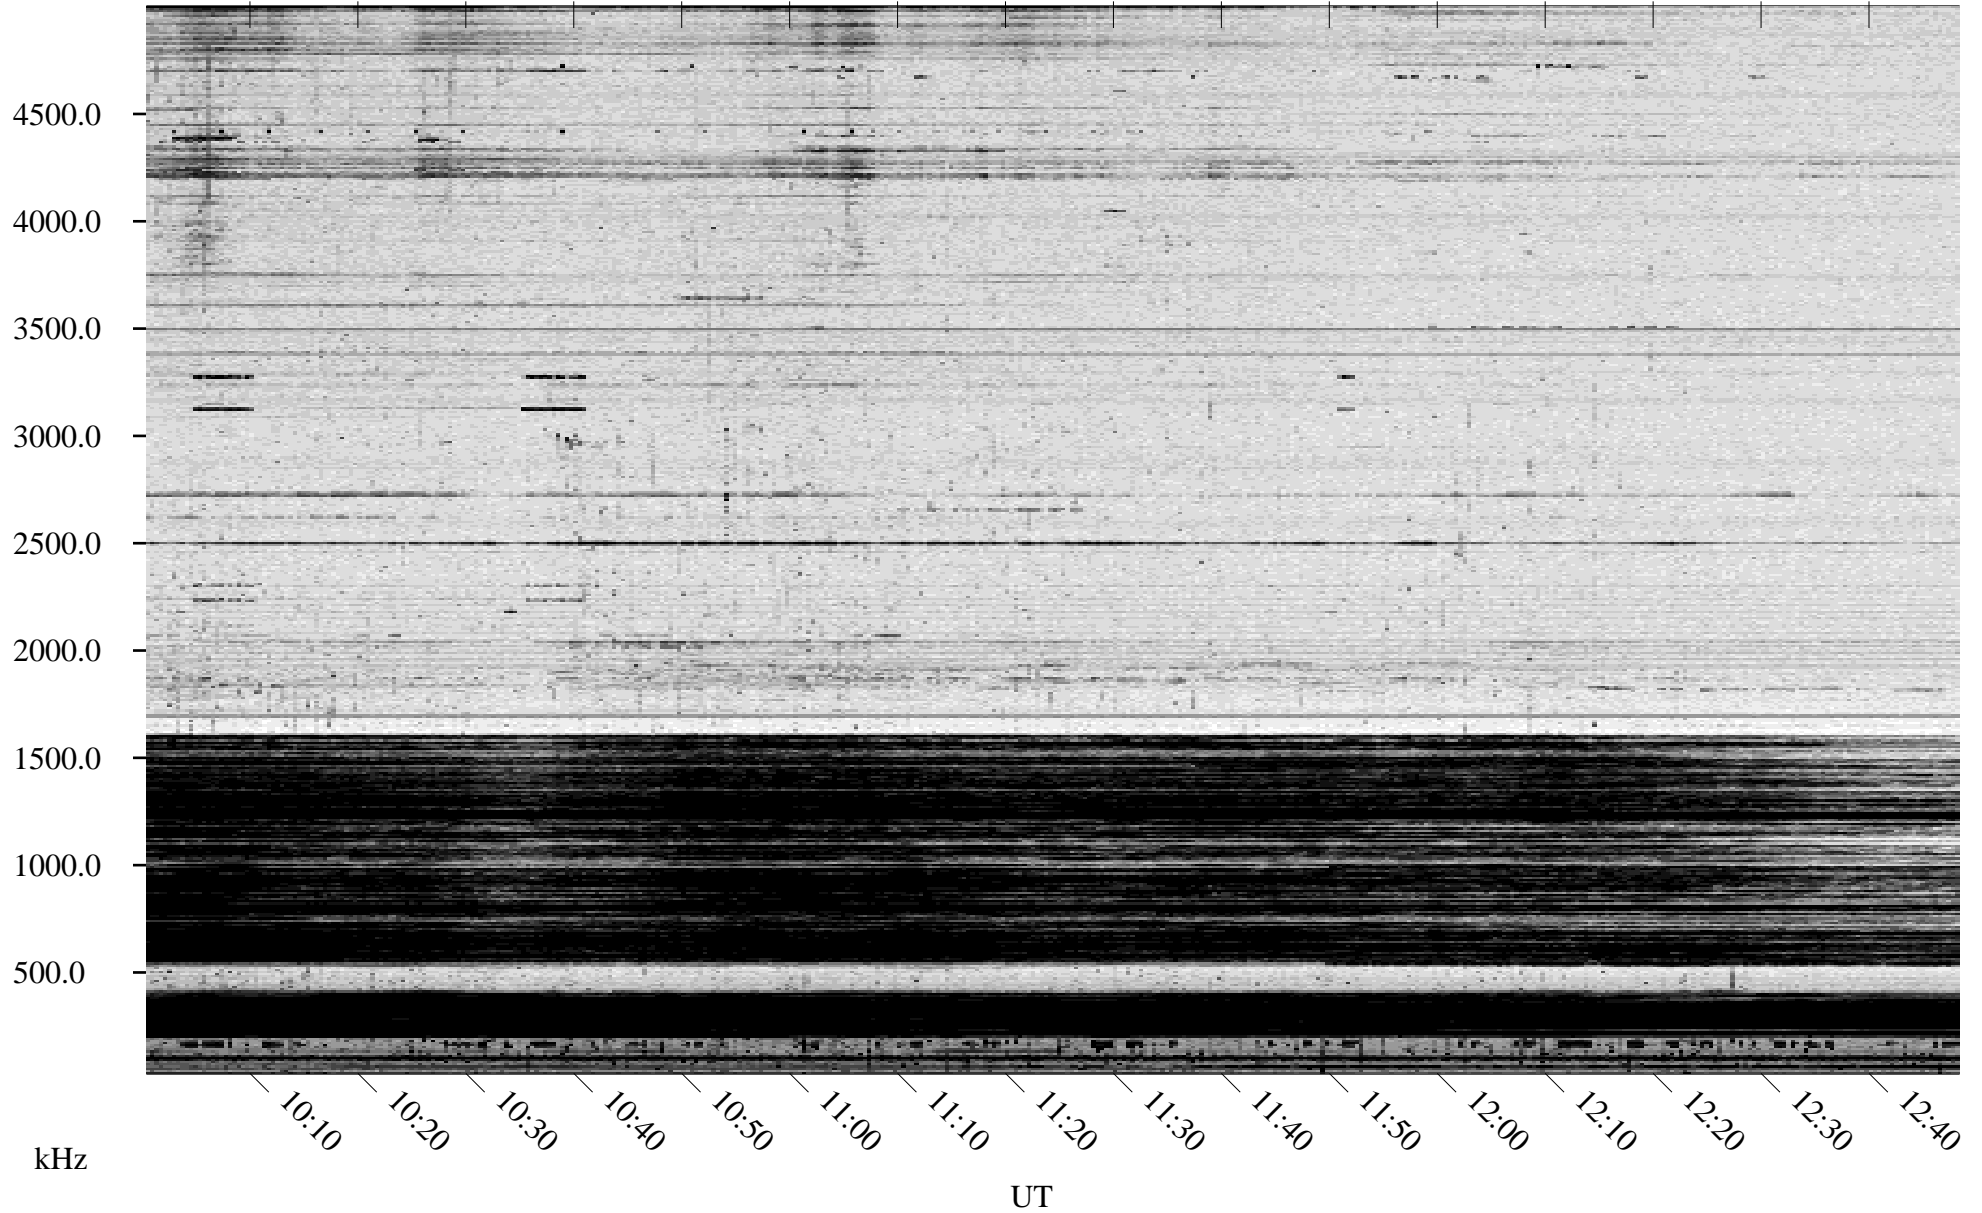

02/25/1995 Churchill, Manitoba

Linear Scale Black = 161 White = 15

ch95056l.r00m max_12

Page 1

02/25/1995 Churchill, Manitoba

Linear Scale Black = 161 White = 15

ch95056l.r00m max_12

Page 2

02/26/1995 Churchill, Manitoba

Linear Scale Black = 161 White = 15

ch95056l.r00m max_12

Page 3

02/26/1995 Churchill, Manitoba

Linear Scale Black = 161 White = 15

ch95056l.r00m max_12

Page 4

02/26/1995 Churchill, Manitoba

Linear Scale Black = 161 White = 15

ch95056l.r00m max_12

Page 5

02/26/1995 Churchill, Manitoba

Linear Scale Black = 161 White = 15

ch95056l.r00m max_12

Page 6

02/26/1995 Churchill, Manitoba

Linear Scale Black = 161 White = 15

ch95056l.r00m max_12

Page 7

02/26/1995 Churchill, Manitoba

Linear Scale Black = 161 White = 15

ch95056l.r00m max_12

Page 8