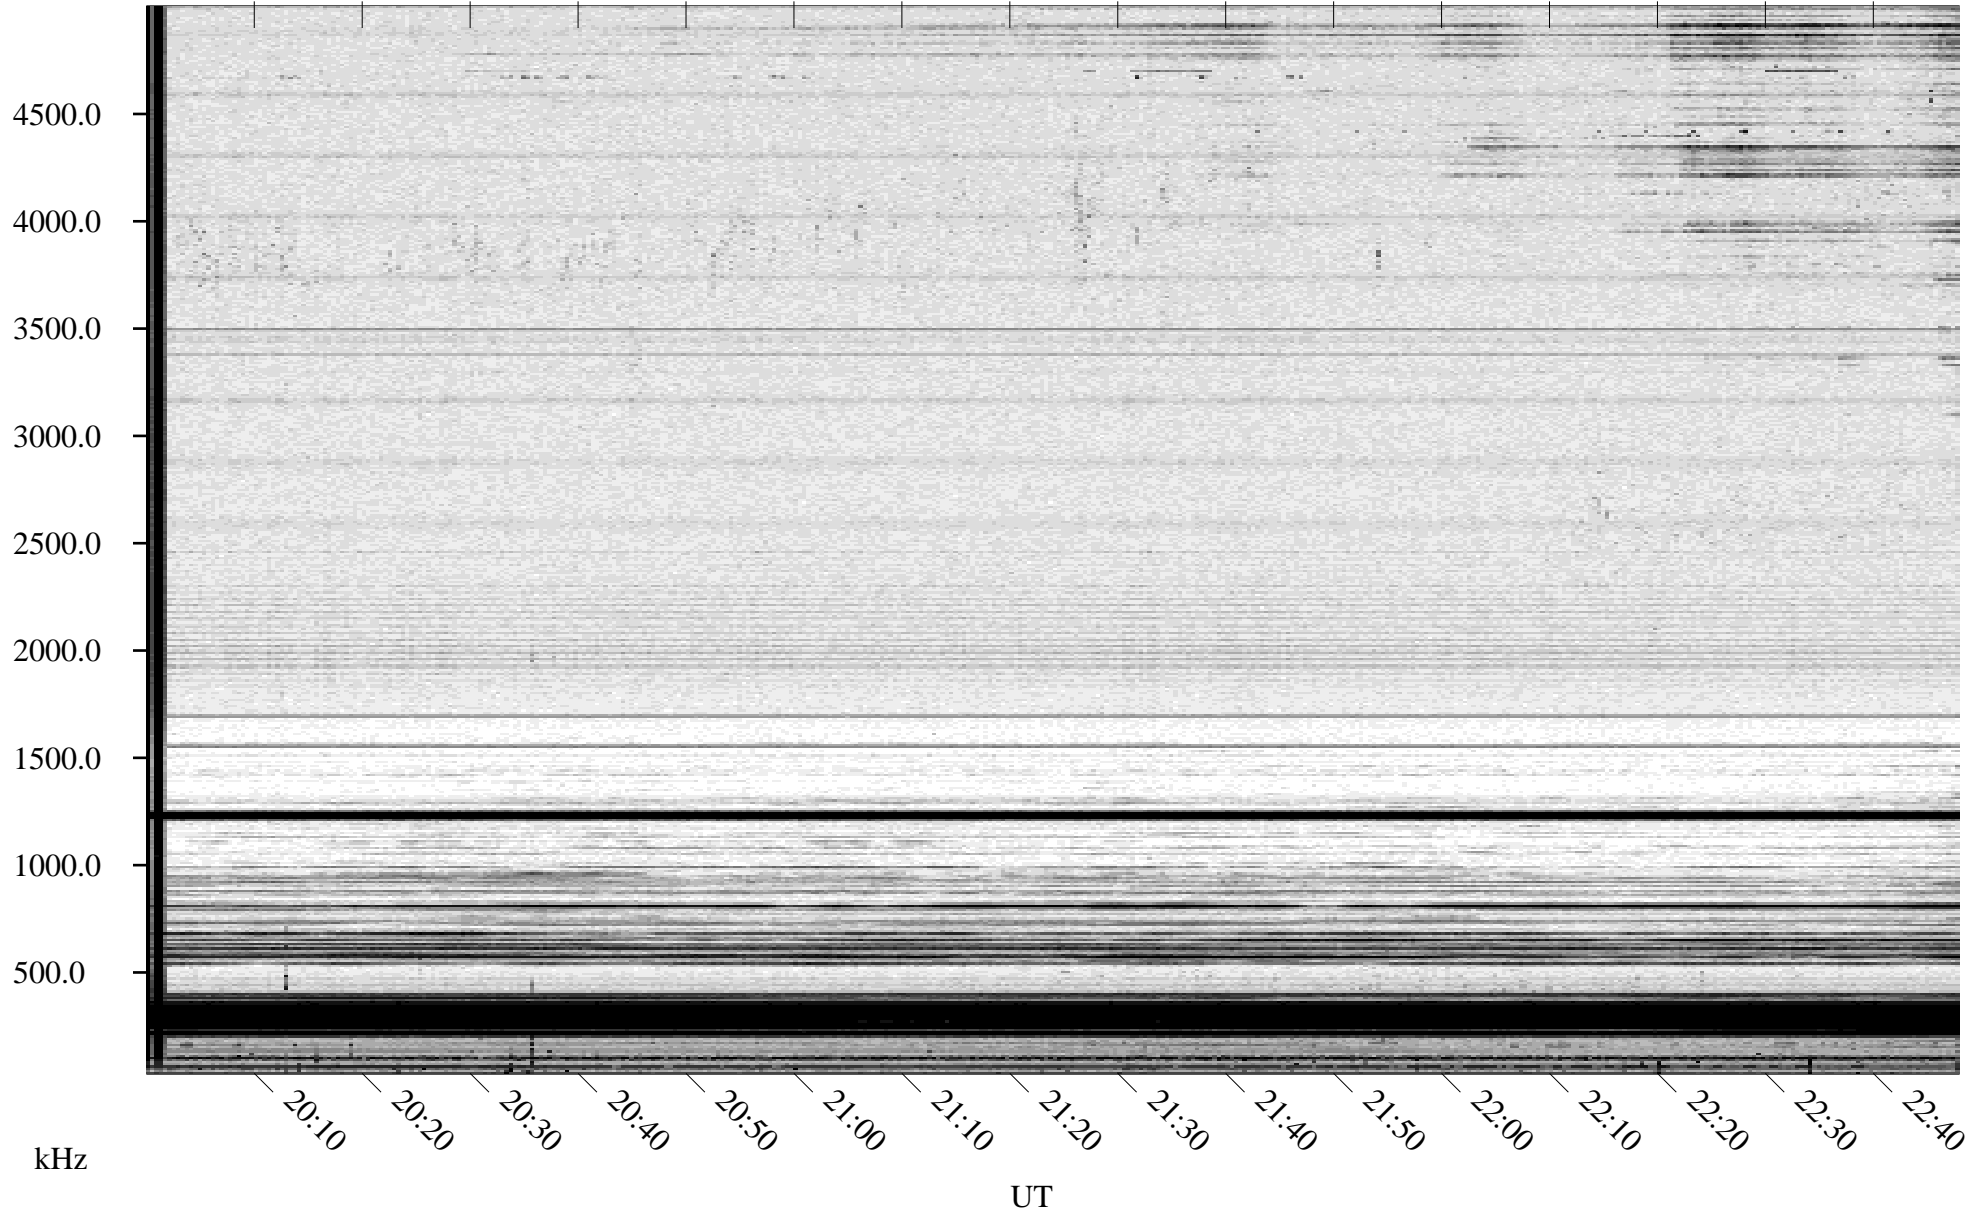

02/26/1995 Churchill, Manitoba

Linear Scale Black = 161 White = 15

ch95057l.r00m max_12

Page 1

02/26/1995 Churchill, Manitoba

Linear Scale Black = 161 White = 15

ch95057l.r00m max_12

Page 2

02/27/1995 Churchill, Manitoba

Linear Scale Black = 161 White = 15

ch95057l.r00m max_12

Page 3

02/27/1995 Churchill, Manitoba

Linear Scale Black = 161 White = 15

ch95057l.r00m max_12

Page 4

02/27/1995 Churchill, Manitoba

Linear Scale Black = 161 White = 15

ch95057l.r00m max_12

Page 5

02/27/1995 Churchill, Manitoba

Linear Scale Black = 161 White = 15

ch950571.r00m max_12

Page 6

02/27/1995 Churchill, Manitoba

Linear Scale Black = 161 White = 15

ch95057l.r00m max_12

Page 7

02/27/1995 Churchill, Manitoba

Linear Scale Black = 161 White = 15

ch95057l.r00m max_12

Page 8