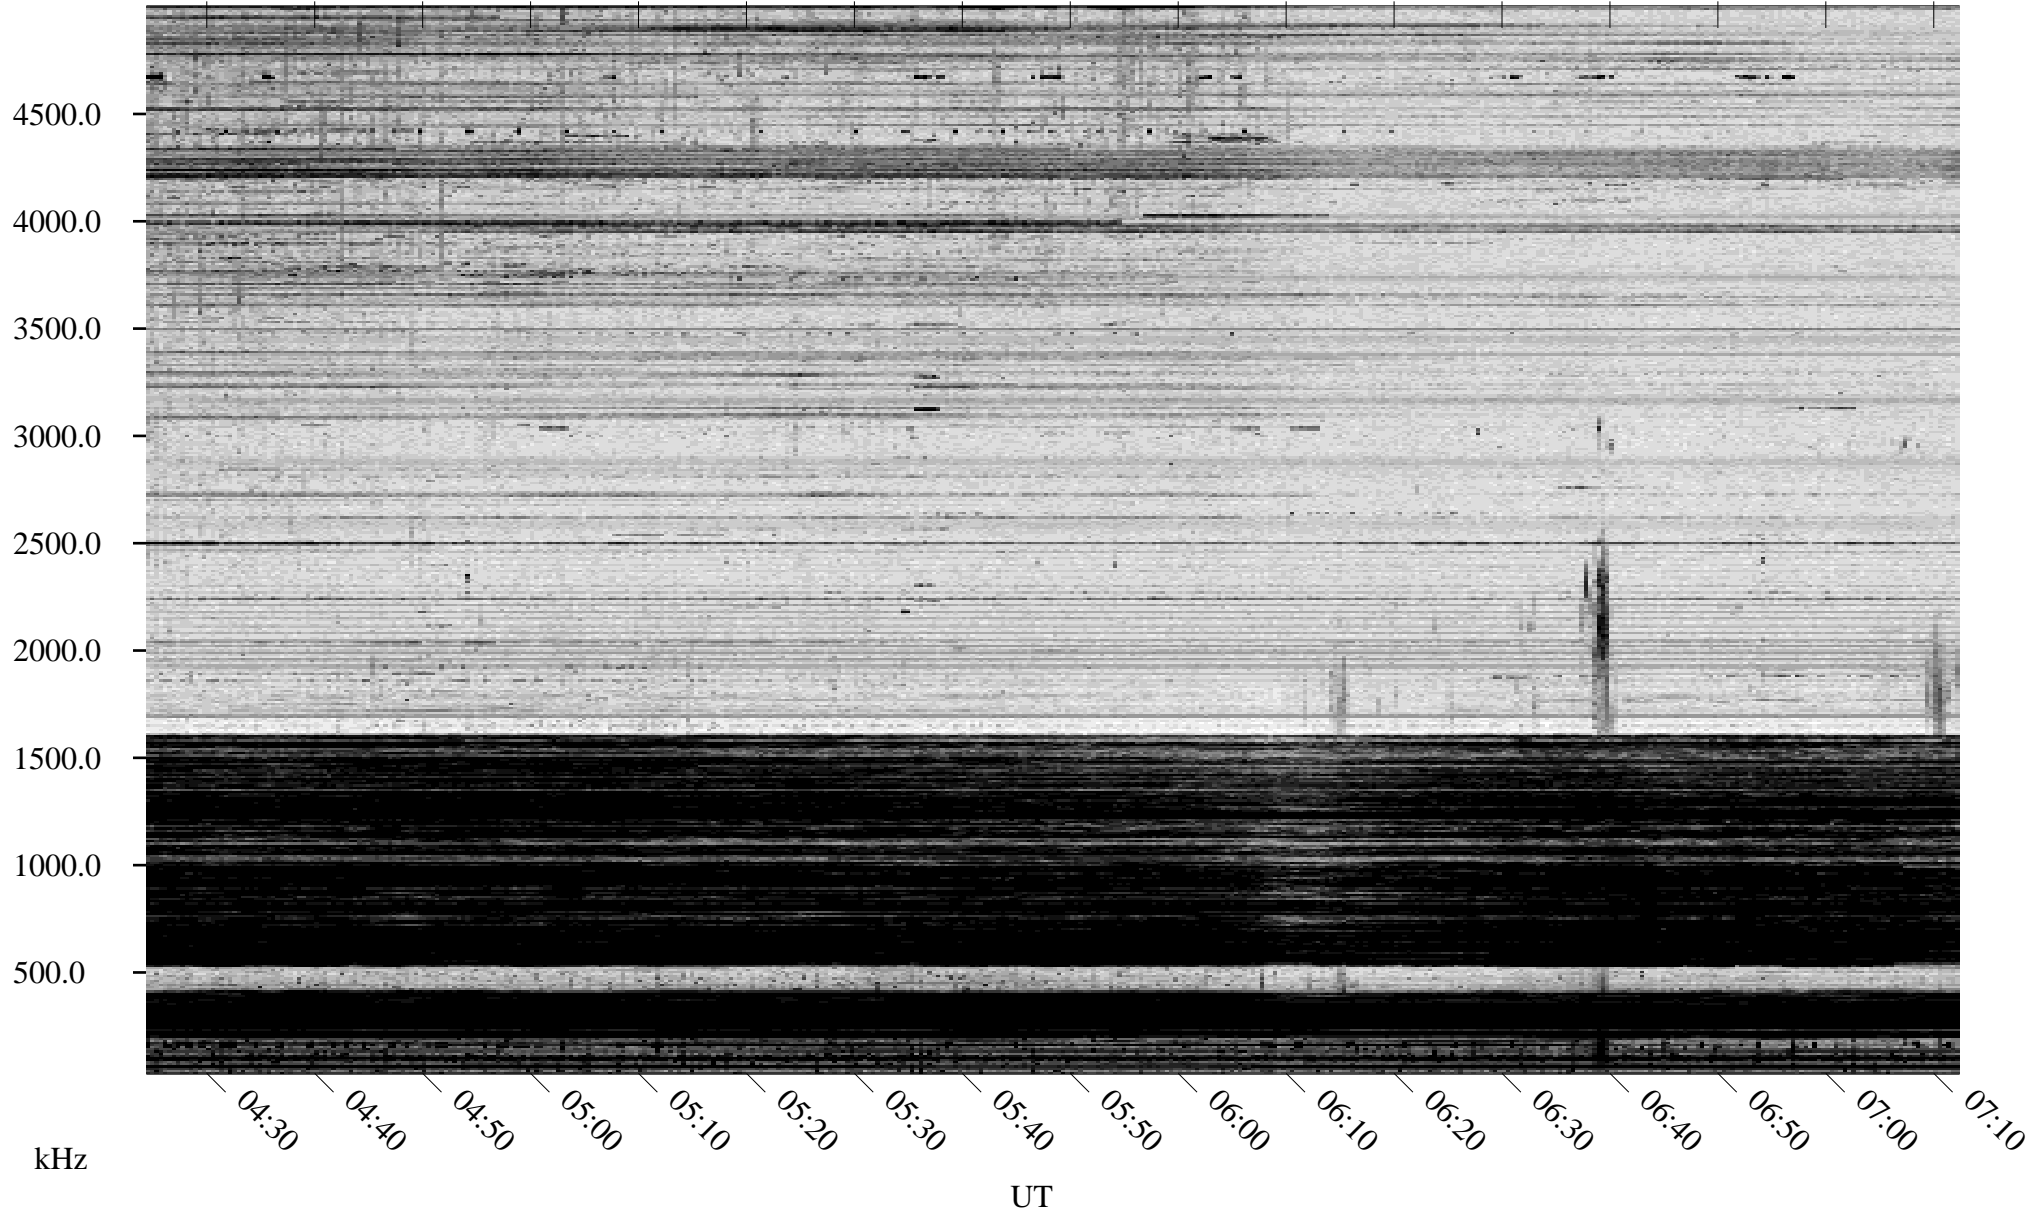

02/26/1995 Churchill, Manitoba

Linear Scale Black = 161 White = 15

ch95057l.r00m max_12

Page 1

02/26/1995 Churchill, Manitoba

Linear Scale Black = 161 White = 15

ch95057l.r00m max_12

Page 2

02/27/1995 Churchill, Manitoba

Linear Scale Black = 161 White = 15

ch95057l.r00m max_12

Page 3

02/27/1995 Churchill, Manitoba

Linear Scale Black = 161 White = 15

ch95057l.r00m max_12

Page 4

02/27/1995 Churchill, Manitoba

Linear Scale Black = 161 White = 15

ch95057l.r00m max_12

Page 5

02/27/1995 Churchill, Manitoba

Linear Scale Black = 161 White = 15

ch950571.r00m max_12

Page 6

02/27/1995 Churchill, Manitoba

Linear Scale Black = 161 White = 15

ch95057l.r00m max_12

Page 7

02/27/1995 Churchill, Manitoba

Linear Scale Black = 161 White = 15

ch95057l.r00m max_12

Page 8