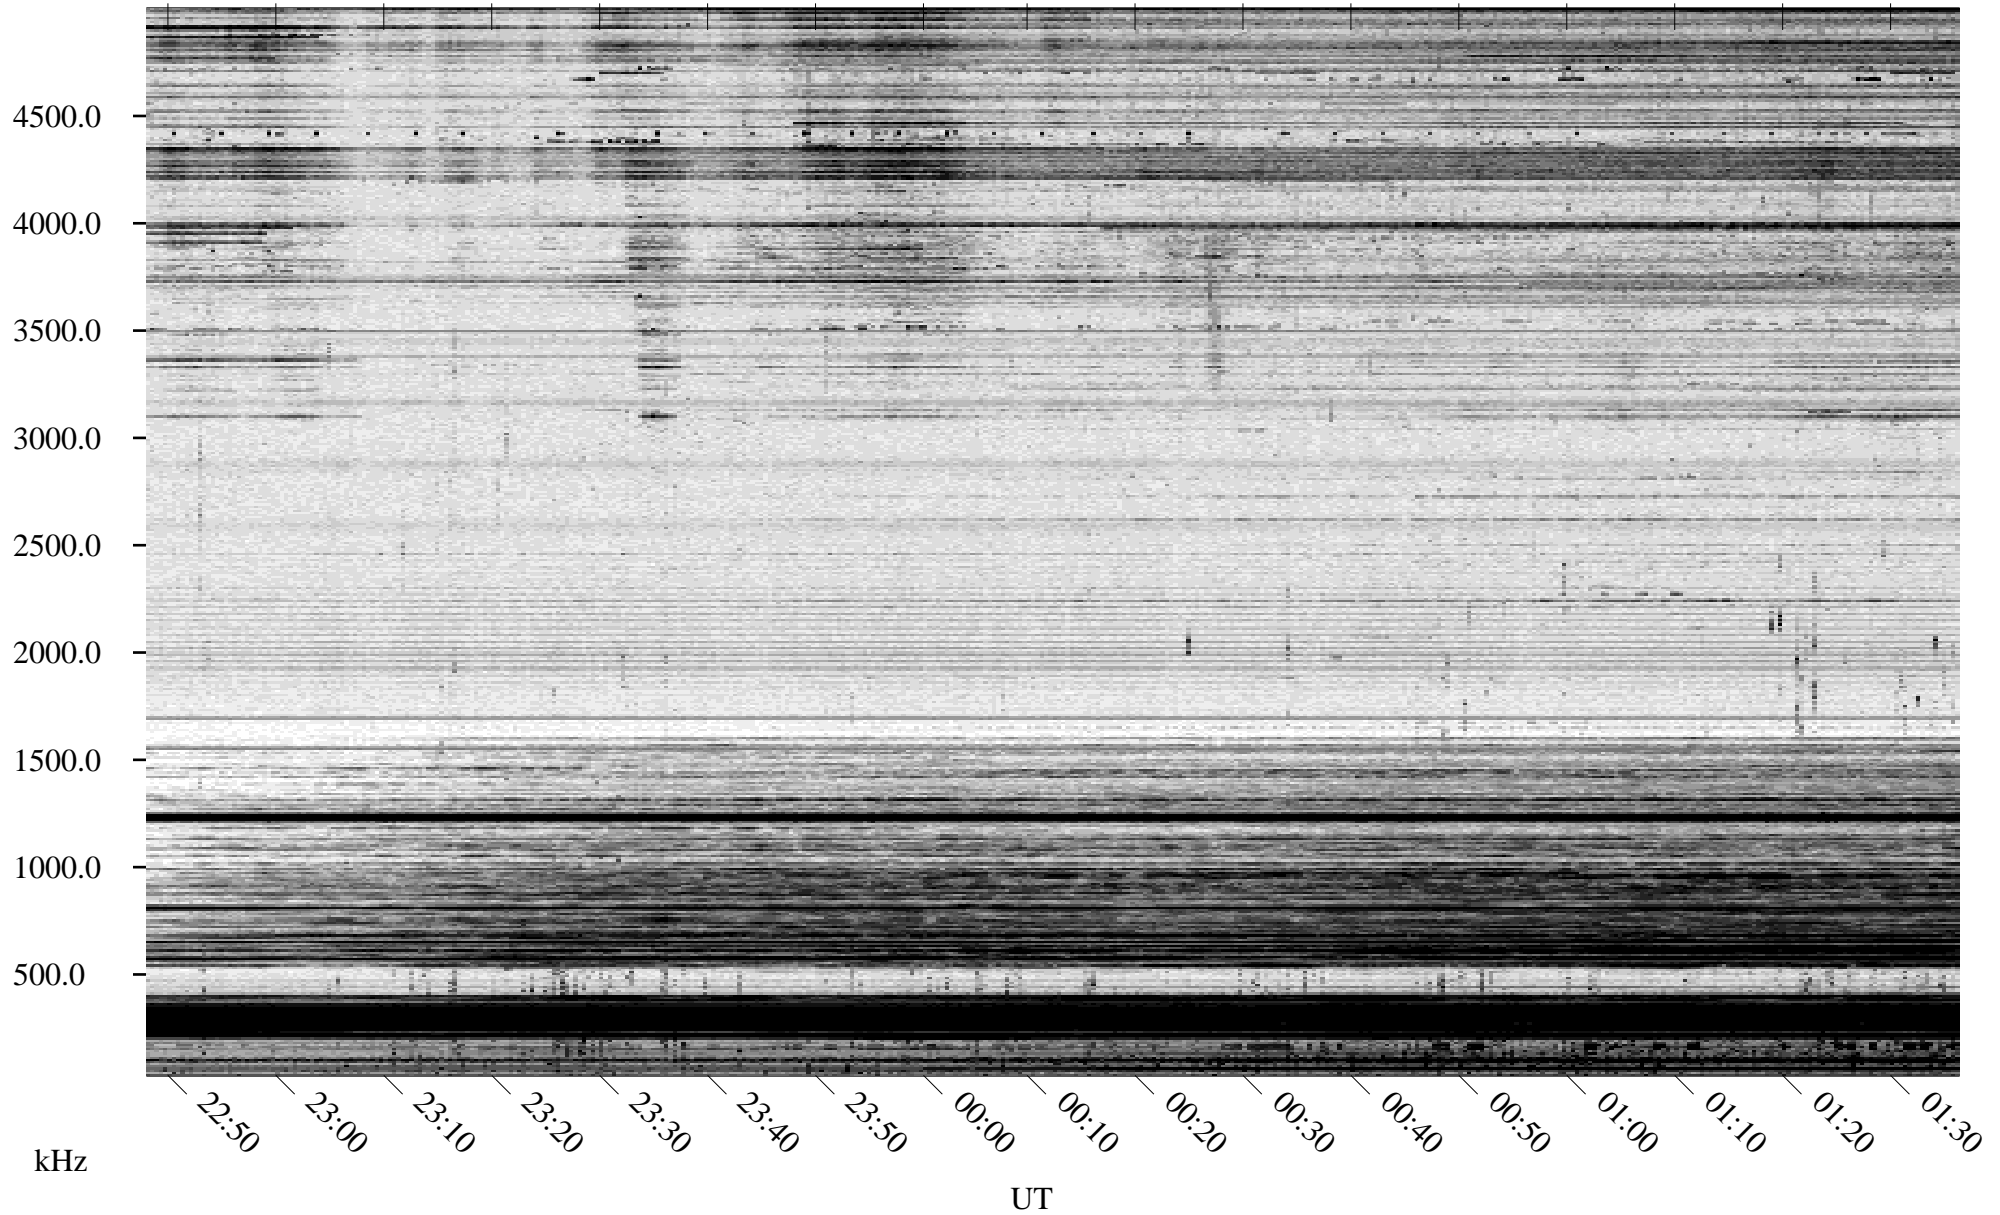

02/26/1995 Churchill, Manitoba

Linear Scale Black = 161 White = 15

ch95057l.r00m max_12

Page 1

02/26/1995 Churchill, Manitoba

Linear Scale Black = 161 White = 15

ch95057l.r00m max_12

Page 2

02/27/1995 Churchill, Manitoba

Linear Scale Black = 161 White = 15

ch95057l.r00m max_12

Page 3

02/27/1995 Churchill, Manitoba

Linear Scale Black = 161 White = 15

ch95057l.r00m max_12

Page 4

02/27/1995 Churchill, Manitoba

Linear Scale Black = 161 White = 15

ch95057l.r00m max_12

Page 5

02/27/1995 Churchill, Manitoba

Linear Scale Black = 161 White = 15

ch950571.r00m max_12

Page 6

02/27/1995 Churchill, Manitoba

Linear Scale Black = 161 White = 15

ch95057l.r00m max_12

Page 7

02/27/1995 Churchill, Manitoba

Linear Scale Black = 161 White = 15

ch95057l.r00m max_12

Page 8