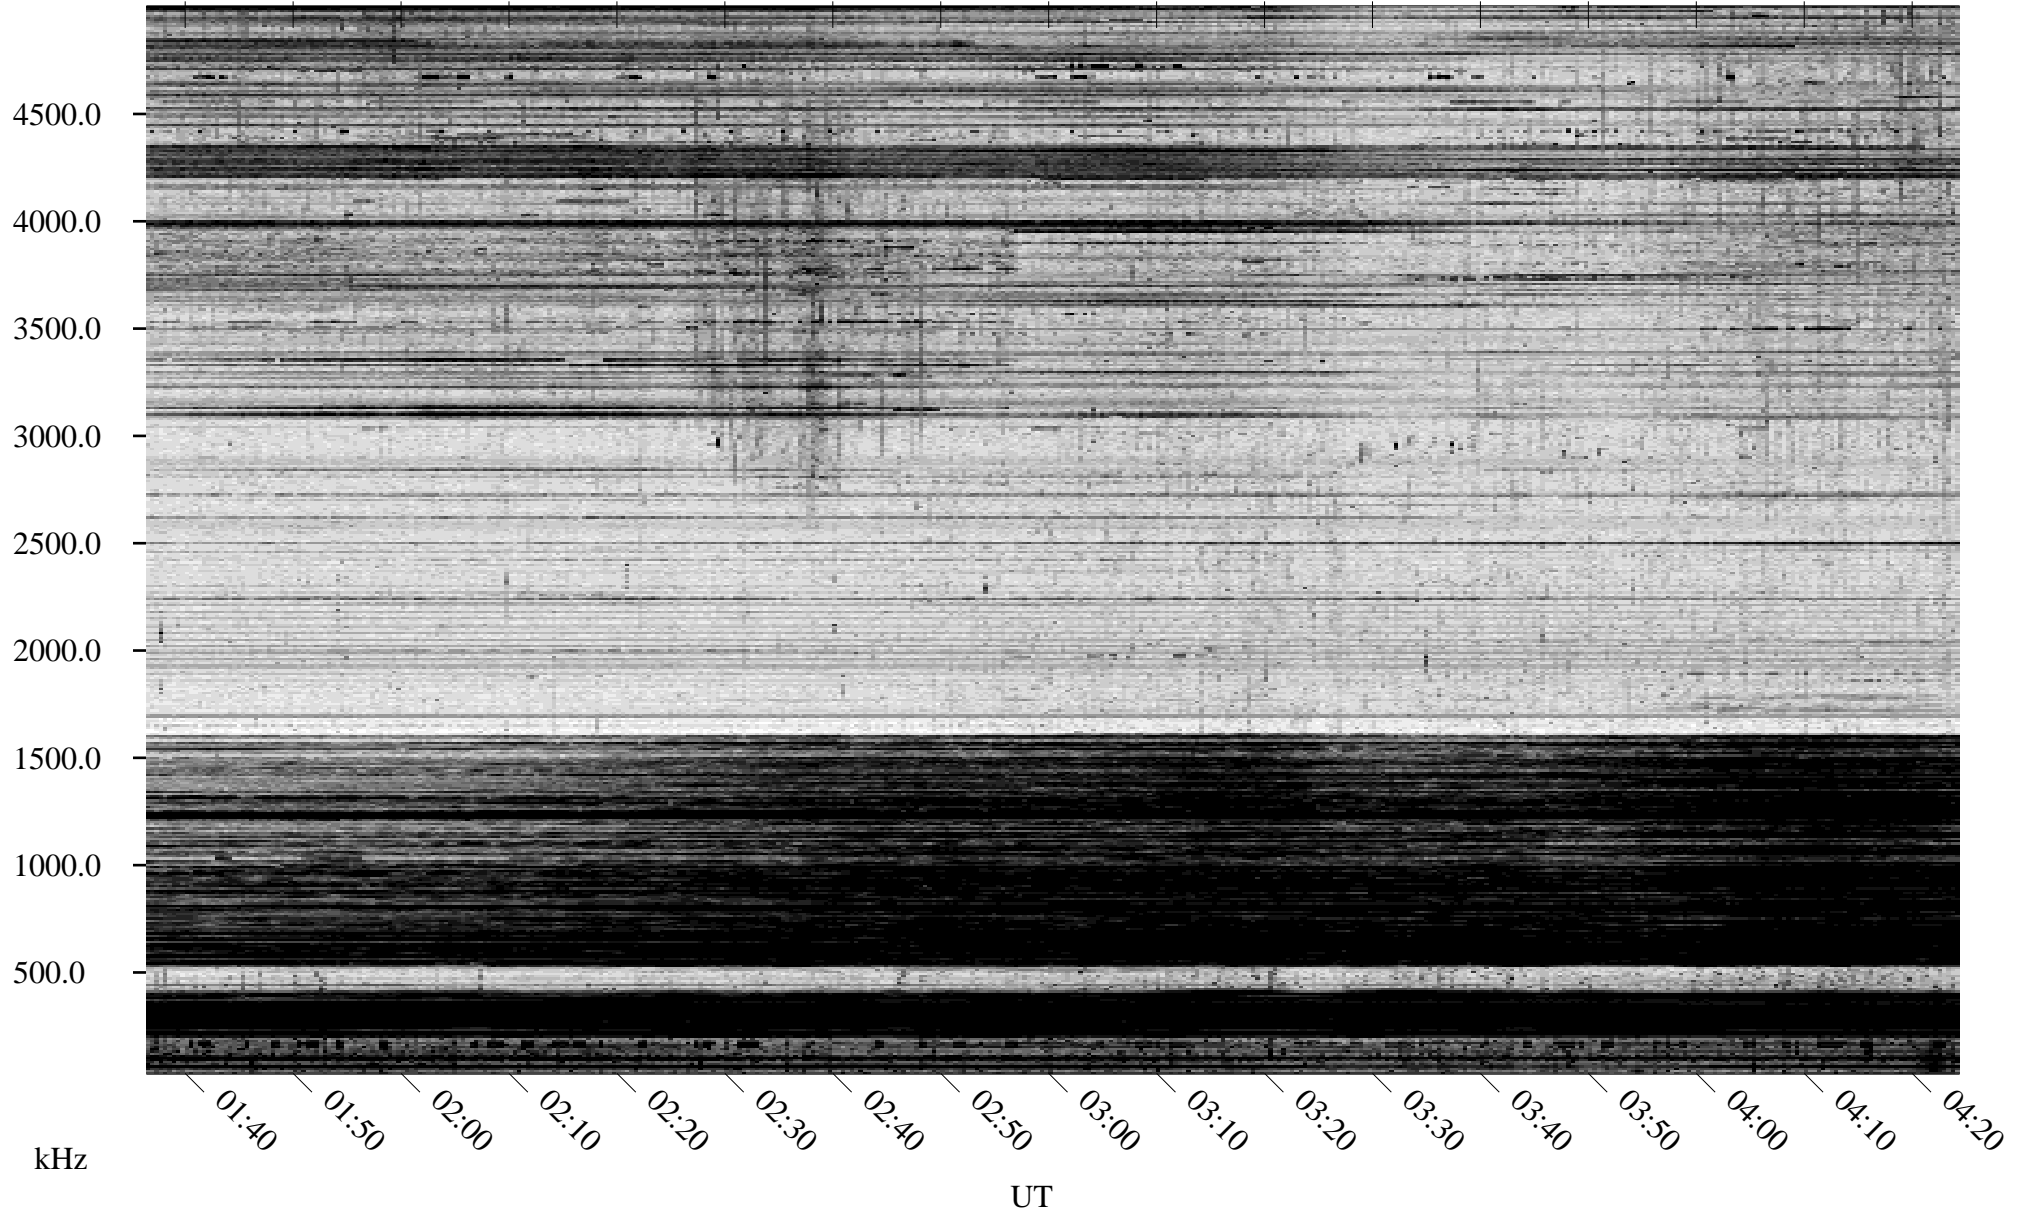

02/26/1995 Churchill, Manitoba

Linear Scale Black = 161 White = 15

ch95057l.r00m max_12

Page 1

02/26/1995 Churchill, Manitoba

Linear Scale Black = 161 White = 15

ch95057l.r00m max_12

Page 2

02/27/1995 Churchill, Manitoba

Linear Scale Black = 161 White = 15

ch95057l.r00m max_12

Page 3

02/27/1995 Churchill, Manitoba

Linear Scale Black = 161 White = 15

ch95057l.r00m max_12

Page 4

02/27/1995 Churchill, Manitoba

Linear Scale Black = 161 White = 15

ch95057l.r00m max_12

Page 5

02/27/1995 Churchill, Manitoba

Linear Scale Black = 161 White = 15

ch950571.r00m max_12

Page 6

02/27/1995 Churchill, Manitoba

Linear Scale Black = 161 White = 15

ch95057l.r00m max_12

Page 7

02/27/1995 Churchill, Manitoba

Linear Scale Black = 161 White = 15

ch95057l.r00m max_12

Page 8