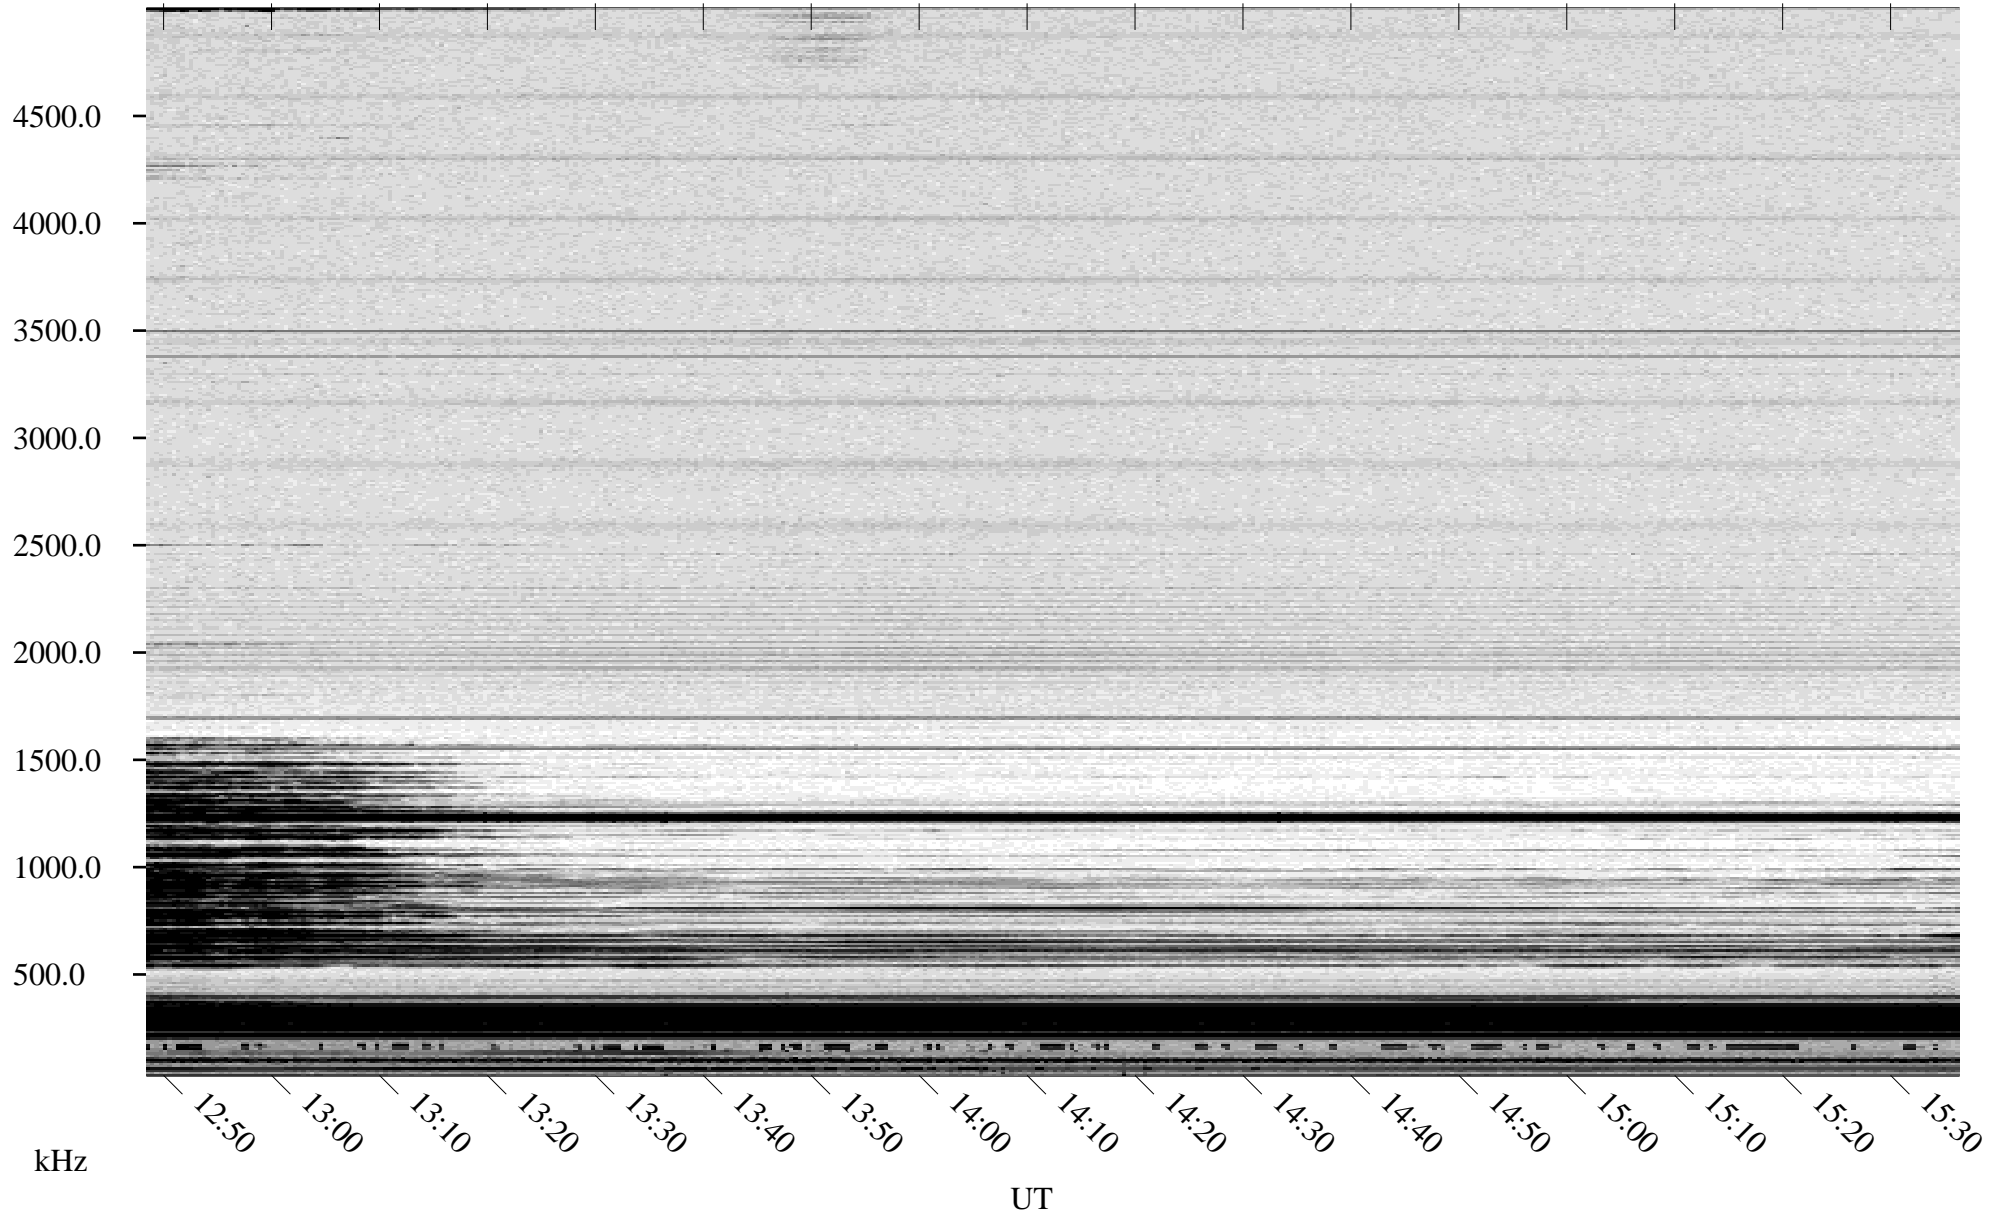

02/26/1995 Churchill, Manitoba

Linear Scale Black = 161 White = 15

ch95057l.r00m max_12

Page 1

02/26/1995 Churchill, Manitoba

Linear Scale Black = 161 White = 15

ch95057l.r00m max_12

Page 2

02/27/1995 Churchill, Manitoba

Linear Scale Black = 161 White = 15

ch95057l.r00m max_12

Page 3

02/27/1995 Churchill, Manitoba

Linear Scale Black = 161 White = 15

ch95057l.r00m max_12

Page 4

02/27/1995 Churchill, Manitoba

Linear Scale Black = 161 White = 15

ch95057l.r00m max_12

Page 5

02/27/1995 Churchill, Manitoba

Linear Scale Black = 161 White = 15

ch950571.r00m max_12

Page 6

02/27/1995 Churchill, Manitoba

Linear Scale Black = 161 White = 15

ch95057l.r00m max_12

Page 7

02/27/1995 Churchill, Manitoba

Linear Scale Black = 161 White = 15

ch95057l.r00m max_12

Page 8