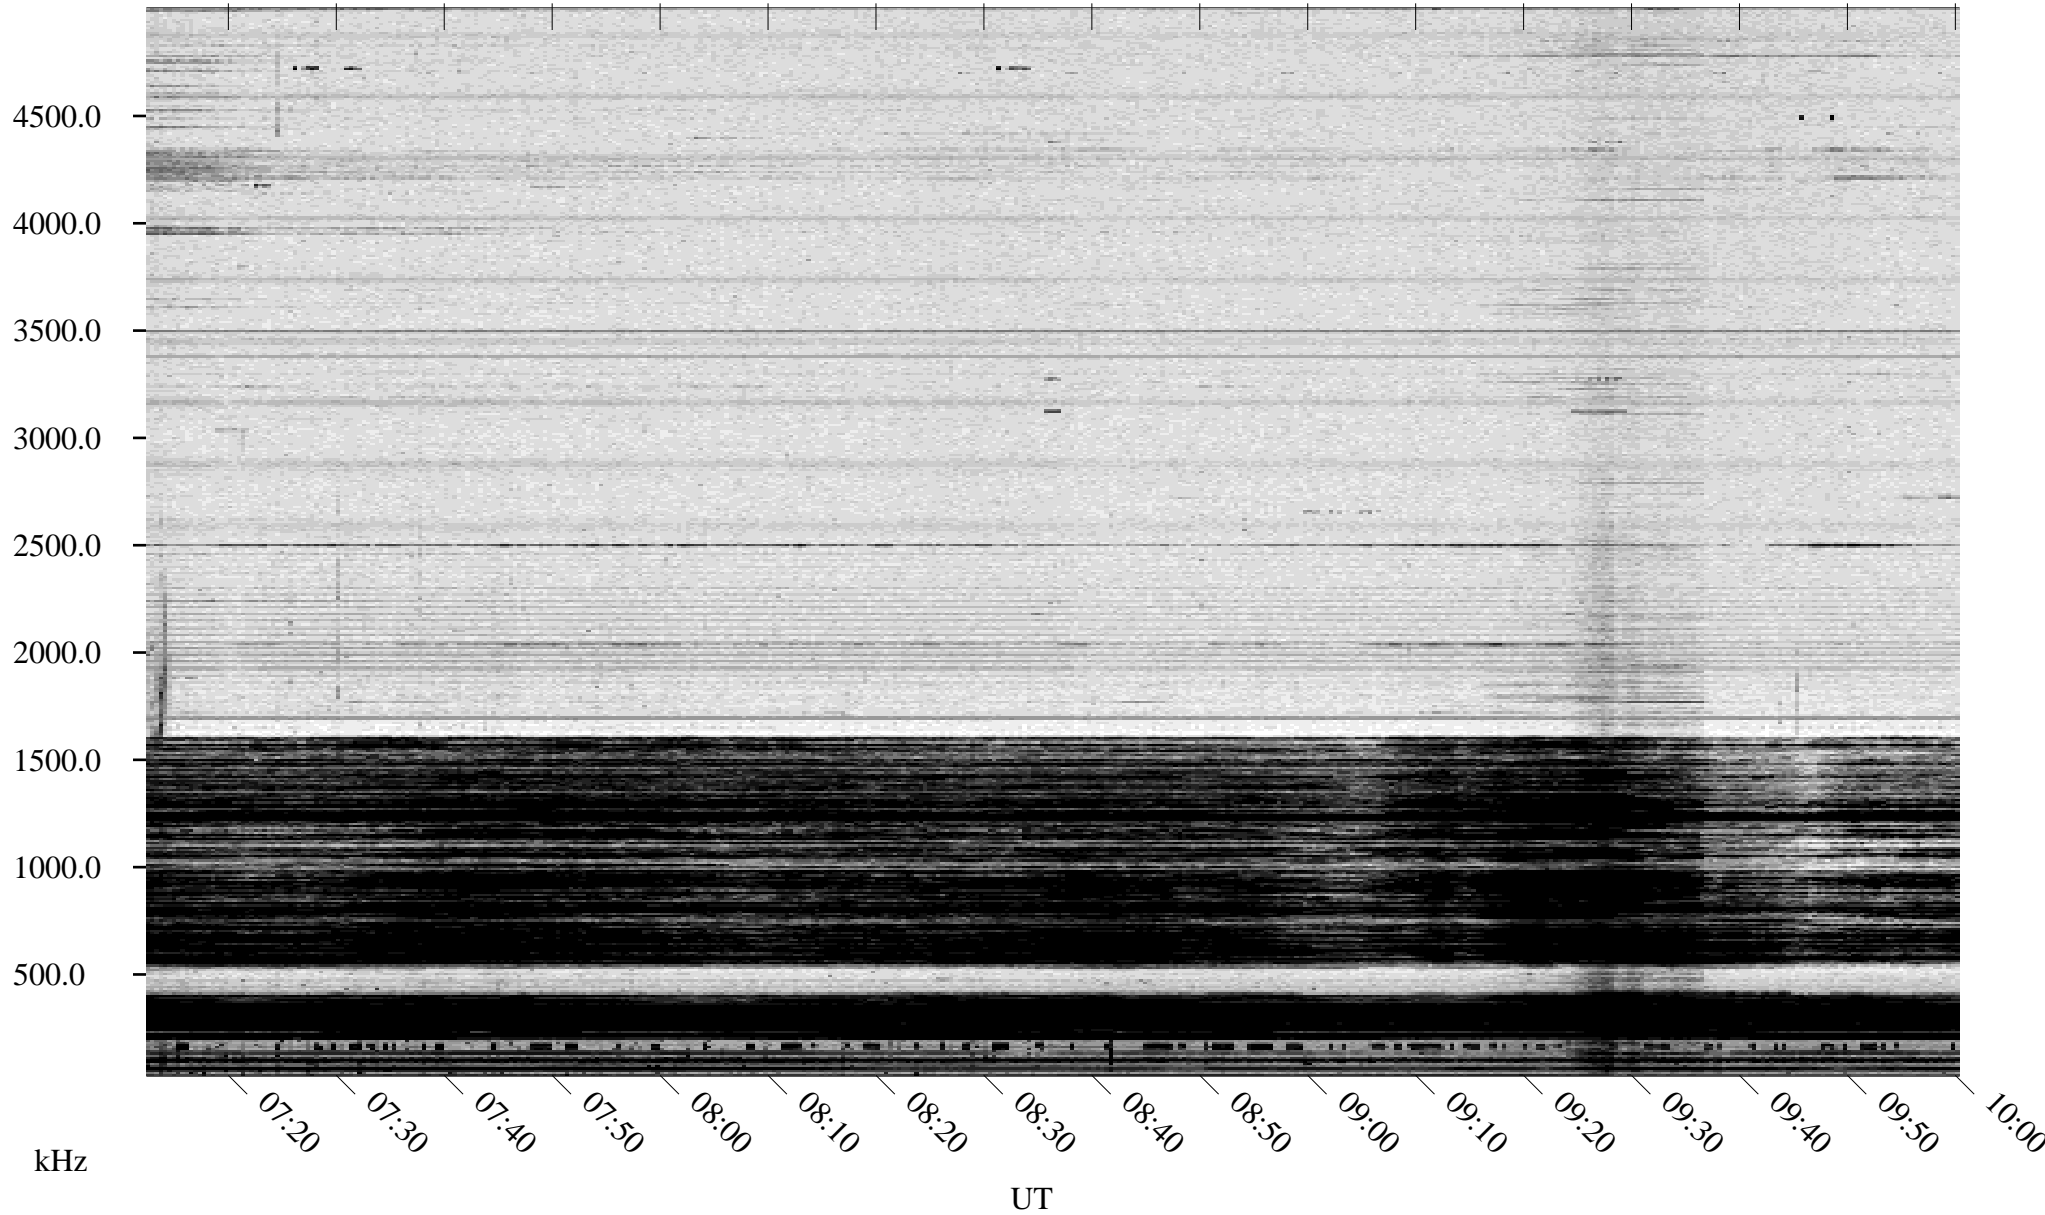

02/26/1995 Churchill, Manitoba

Linear Scale Black = 161 White = 15

ch95057l.r00m max_12

Page 1

02/26/1995 Churchill, Manitoba

Linear Scale Black = 161 White = 15

ch95057l.r00m max_12

Page 2

02/27/1995 Churchill, Manitoba

Linear Scale Black = 161 White = 15

ch95057l.r00m max_12

Page 3

02/27/1995 Churchill, Manitoba

Linear Scale Black = 161 White = 15

ch95057l.r00m max_12

Page 4

02/27/1995 Churchill, Manitoba

Linear Scale Black = 161 White = 15

ch95057l.r00m max_12

Page 5

02/27/1995 Churchill, Manitoba

Linear Scale Black = 161 White = 15

ch950571.r00m max_12

Page 6

02/27/1995 Churchill, Manitoba

Linear Scale Black = 161 White = 15

ch95057l.r00m max_12

Page 7

02/27/1995 Churchill, Manitoba

Linear Scale Black = 161 White = 15

ch95057l.r00m max_12

Page 8