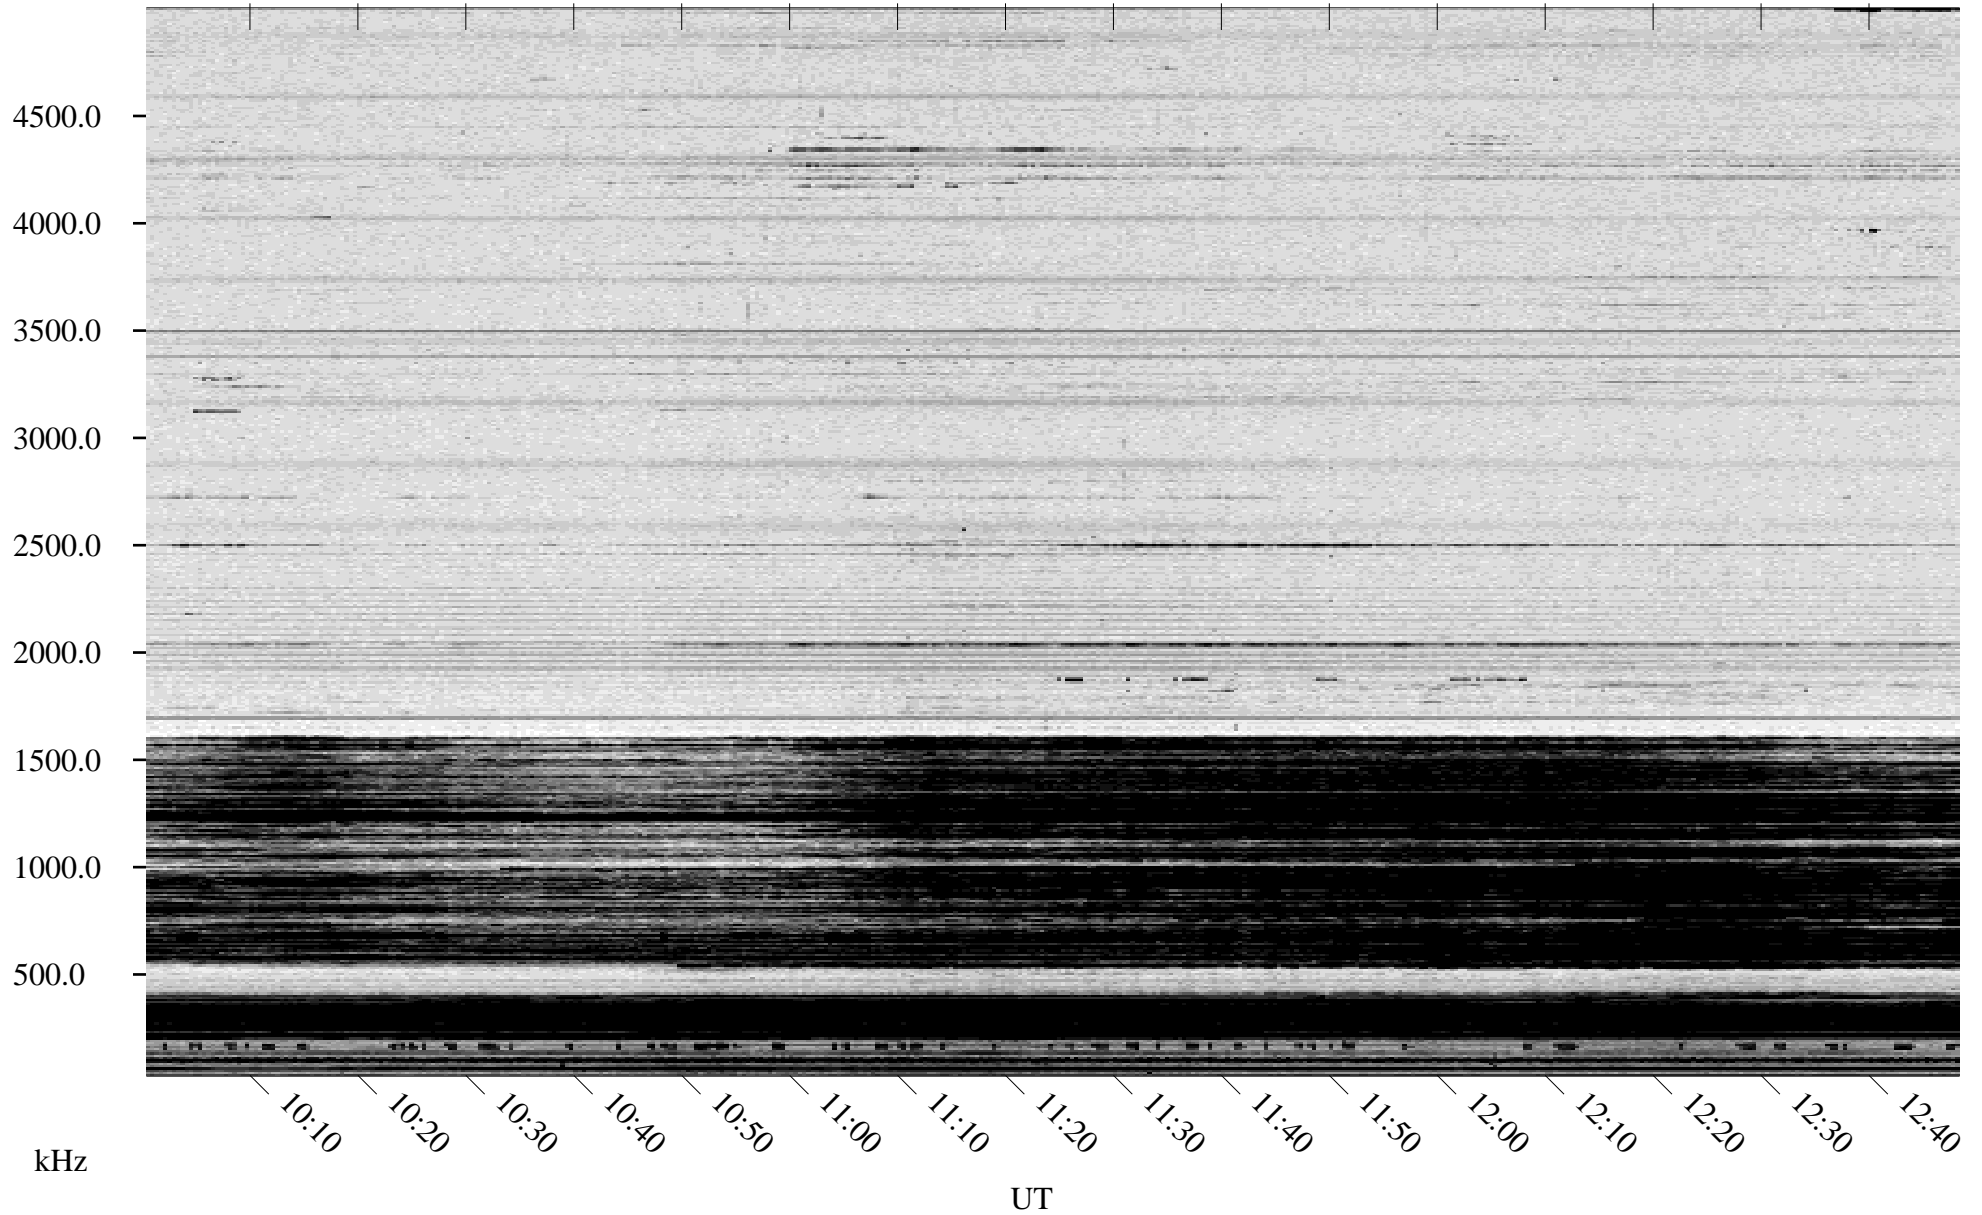

02/26/1995 Churchill, Manitoba

Linear Scale Black = 161 White = 15

ch95057l.r00m max_12

Page 1

02/26/1995 Churchill, Manitoba

Linear Scale Black = 161 White = 15

ch95057l.r00m max_12

Page 2

02/27/1995 Churchill, Manitoba

Linear Scale Black = 161 White = 15

ch95057l.r00m max_12

Page 3

02/27/1995 Churchill, Manitoba

Linear Scale Black = 161 White = 15

ch95057l.r00m max_12

Page 4

02/27/1995 Churchill, Manitoba

Linear Scale Black = 161 White = 15

ch95057l.r00m max_12

Page 5

02/27/1995 Churchill, Manitoba

Linear Scale Black = 161 White = 15

ch950571.r00m max_12

Page 6

02/27/1995 Churchill, Manitoba

Linear Scale Black = 161 White = 15

ch95057l.r00m max_12

Page 7

02/27/1995 Churchill, Manitoba

Linear Scale Black = 161 White = 15

ch95057l.r00m max_12

Page 8