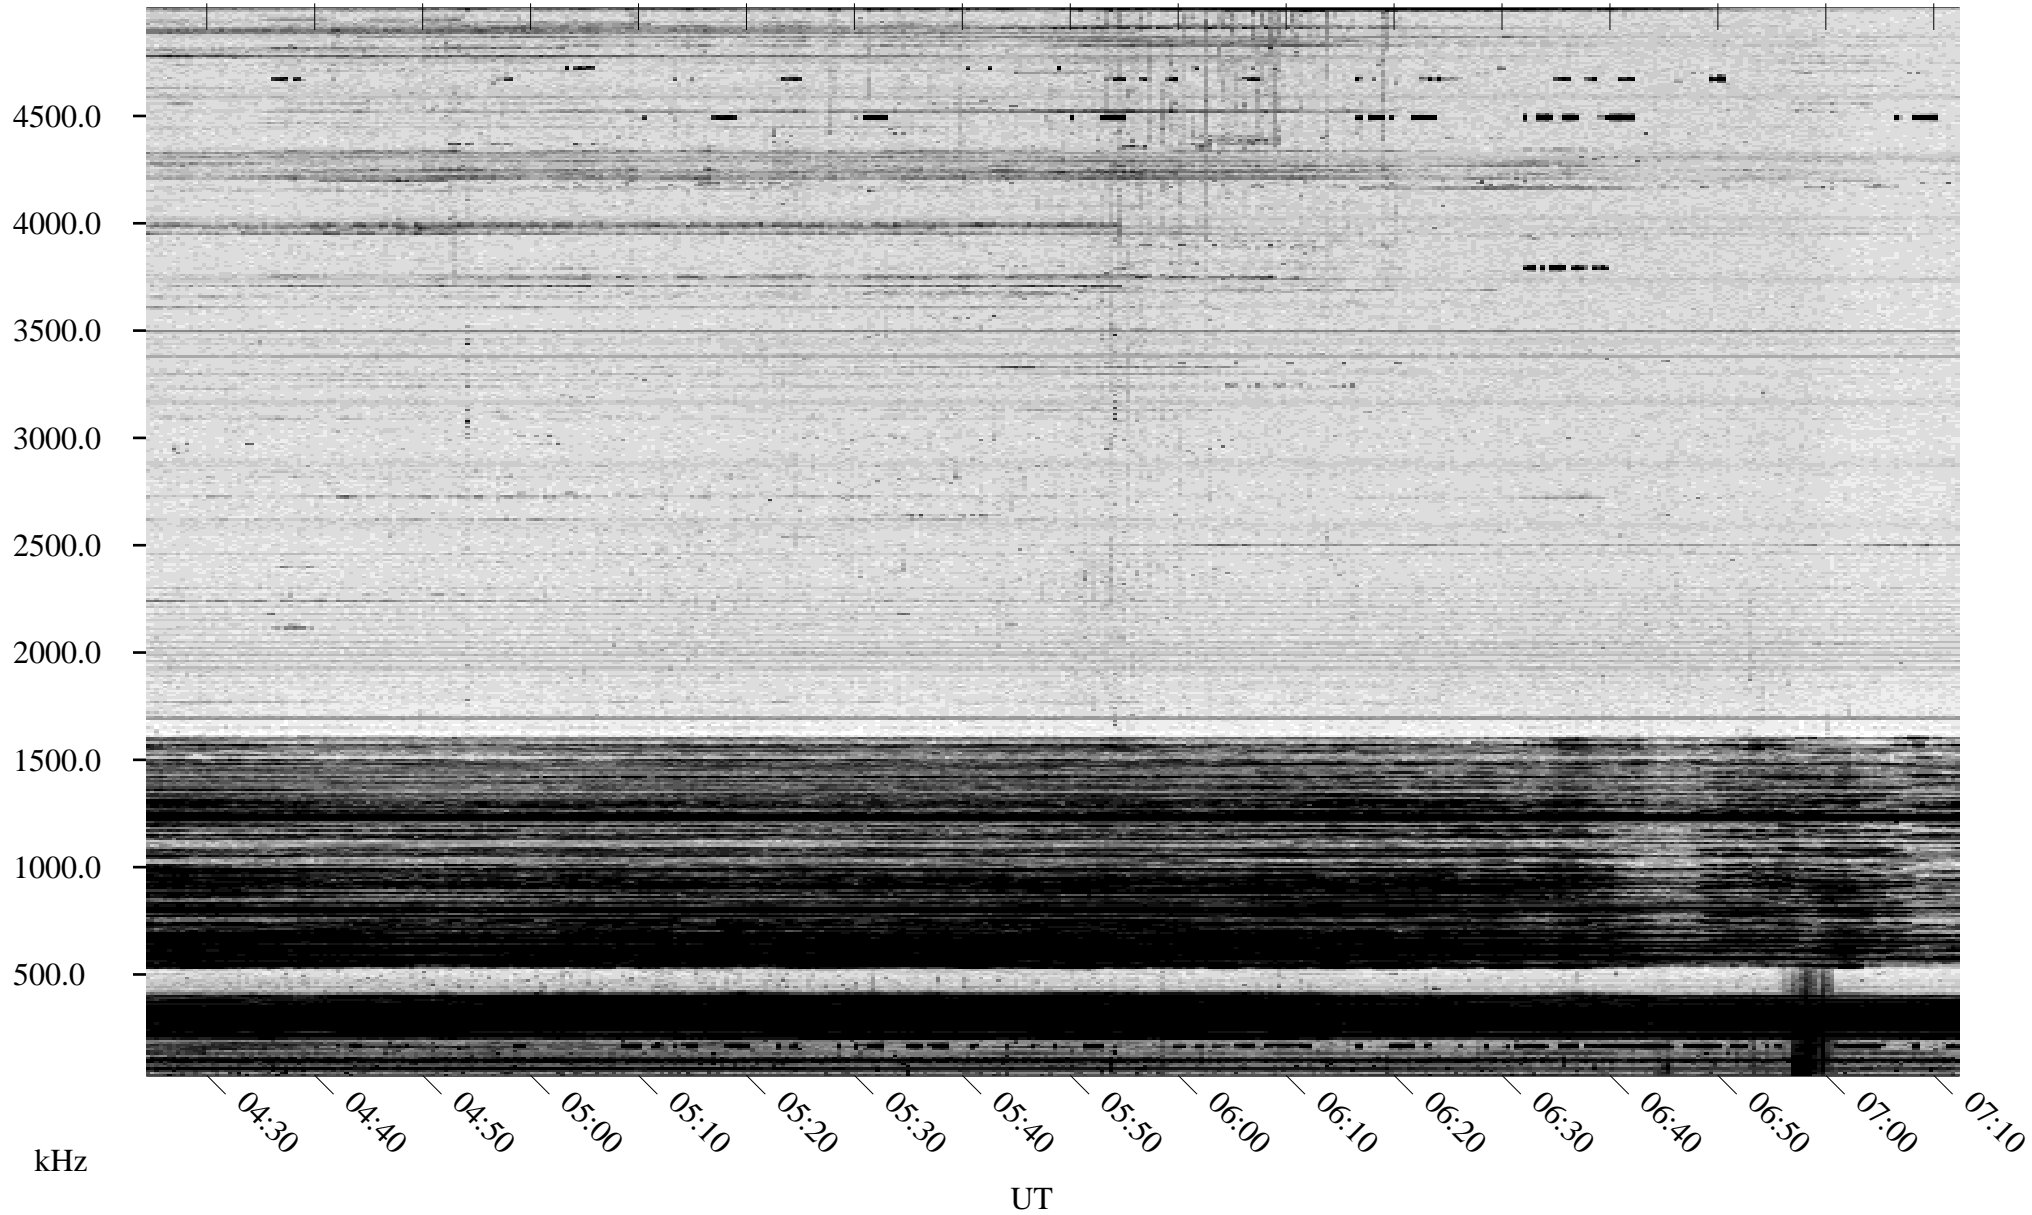

02/27/1995 Churchill, Manitoba

Linear Scale Black = 161 White = 15

ch95058l.r00m max_12

Page 1

02/27/1995 Churchill, Manitoba

Linear Scale Black = 161 White = 15

ch95058l.r00m max_12

Page 2

02/28/1995 Churchill, Manitoba

Linear Scale Black = 161 White = 15

ch95058l.r00m max_12

Page 3

02/28/1995 Churchill, Manitoba

Linear Scale Black = 161 White = 15

ch95058l.r00m max_12

Page 4

02/28/1995 Churchill, Manitoba

Linear Scale Black = 161 White = 15

ch95058l.r00m max_12

Page 5

02/28/1995 Churchill, Manitoba

Linear Scale Black = 161 White = 15

ch95058l.r00m max_12

Page 6

02/28/1995 Churchill, Manitoba

Linear Scale Black = 161 White = 15

ch95058l.r00m max_12

Page 7

02/28/1995 Churchill, Manitoba

Linear Scale Black = 161 White = 15

ch95058l.r00m max_12

Page 8