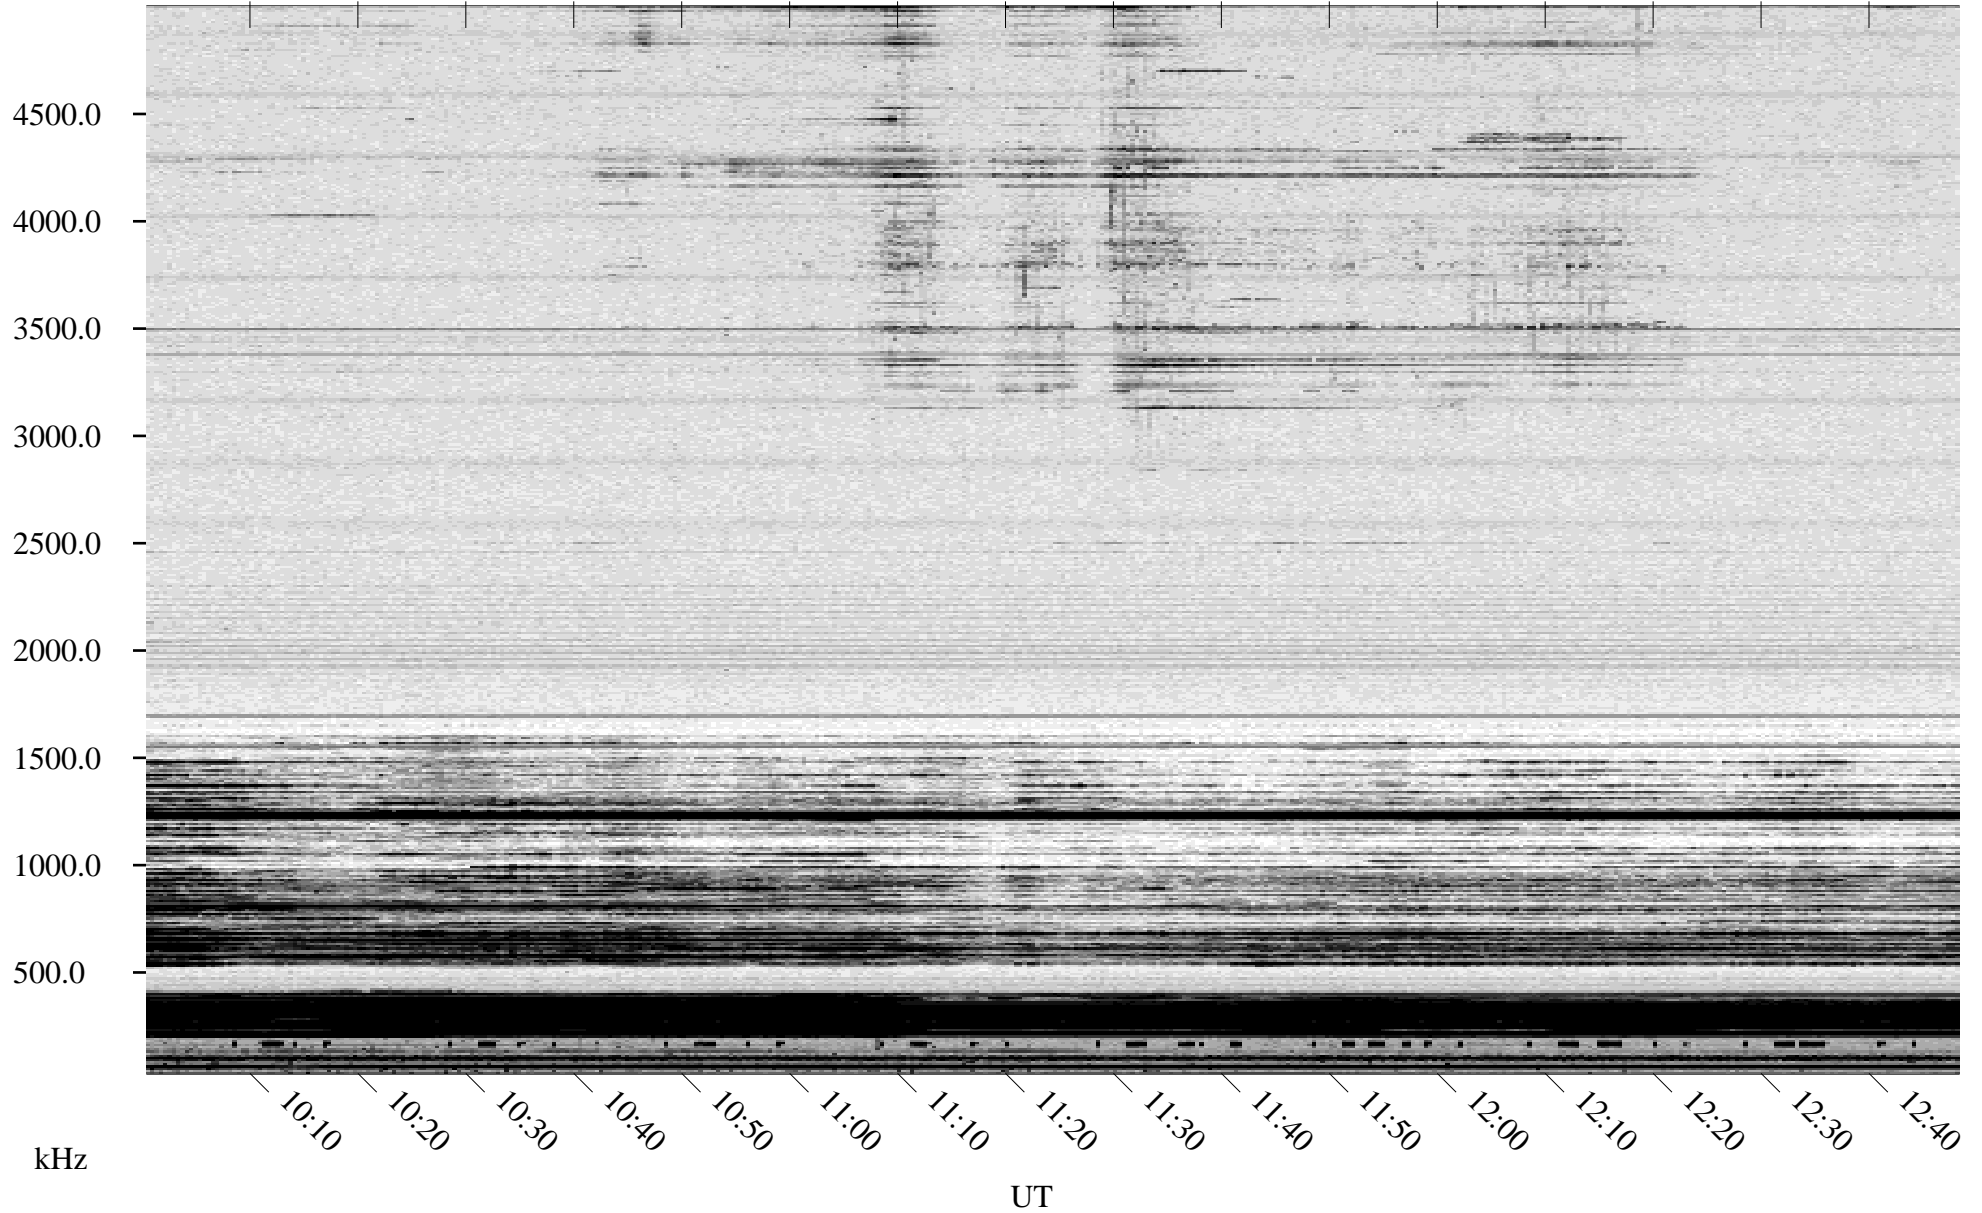

02/27/1995 Churchill, Manitoba

Linear Scale Black = 161 White = 15

ch95058l.r00m max_12

Page 1

02/27/1995 Churchill, Manitoba

Linear Scale Black = 161 White = 15

ch95058l.r00m max_12

Page 2

02/28/1995 Churchill, Manitoba

Linear Scale Black = 161 White = 15

ch95058l.r00m max_12

Page 3

02/28/1995 Churchill, Manitoba

Linear Scale Black = 161 White = 15

ch95058l.r00m max_12

Page 4

02/28/1995 Churchill, Manitoba

Linear Scale Black = 161 White = 15

ch95058l.r00m max_12

Page 5

02/28/1995 Churchill, Manitoba

Linear Scale Black = 161 White = 15

ch95058l.r00m max_12

Page 6

02/28/1995 Churchill, Manitoba

Linear Scale Black = 161 White = 15

ch95058l.r00m max_12

Page 7

02/28/1995 Churchill, Manitoba

Linear Scale Black = 161 White = 15

ch95058l.r00m max_12

Page 8