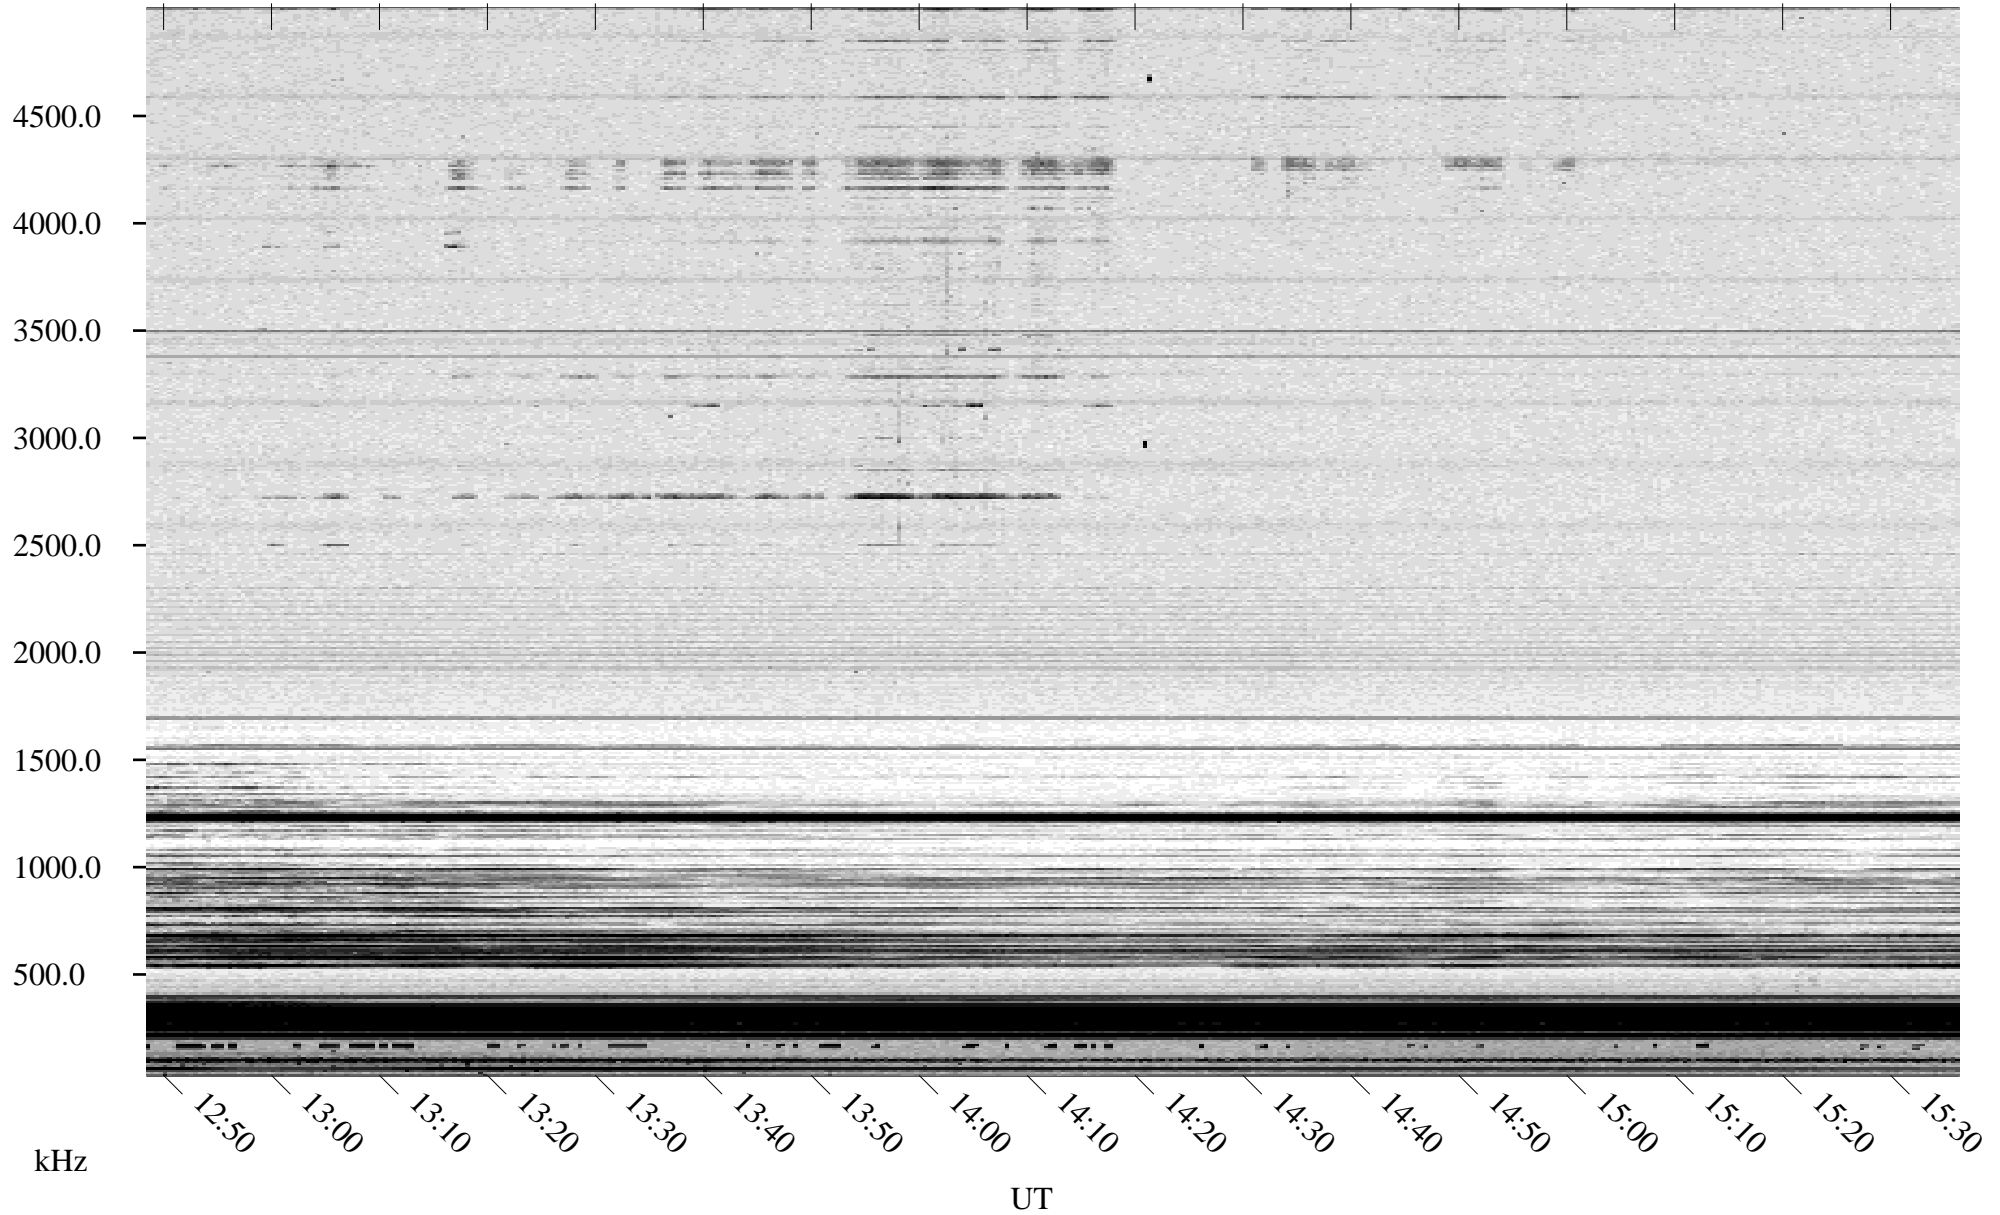

02/27/1995 Churchill, Manitoba

Linear Scale Black = 161 White = 15

ch95058l.r00m max_12

Page 1

02/27/1995 Churchill, Manitoba

Linear Scale Black = 161 White = 15

ch95058l.r00m max_12

Page 2

02/28/1995 Churchill, Manitoba

Linear Scale Black = 161 White = 15

ch95058l.r00m max_12

Page 3

02/28/1995 Churchill, Manitoba

Linear Scale Black = 161 White = 15

ch95058l.r00m max_12

Page 4

02/28/1995 Churchill, Manitoba

Linear Scale Black = 161 White = 15

ch95058l.r00m max_12

Page 5

02/28/1995 Churchill, Manitoba

Linear Scale Black = 161 White = 15

ch95058l.r00m max_12

Page 6

02/28/1995 Churchill, Manitoba

Linear Scale Black = 161 White = 15

ch95058l.r00m max_12

Page 7

02/28/1995 Churchill, Manitoba

Linear Scale Black = 161 White = 15

ch95058l.r00m max_12

Page 8