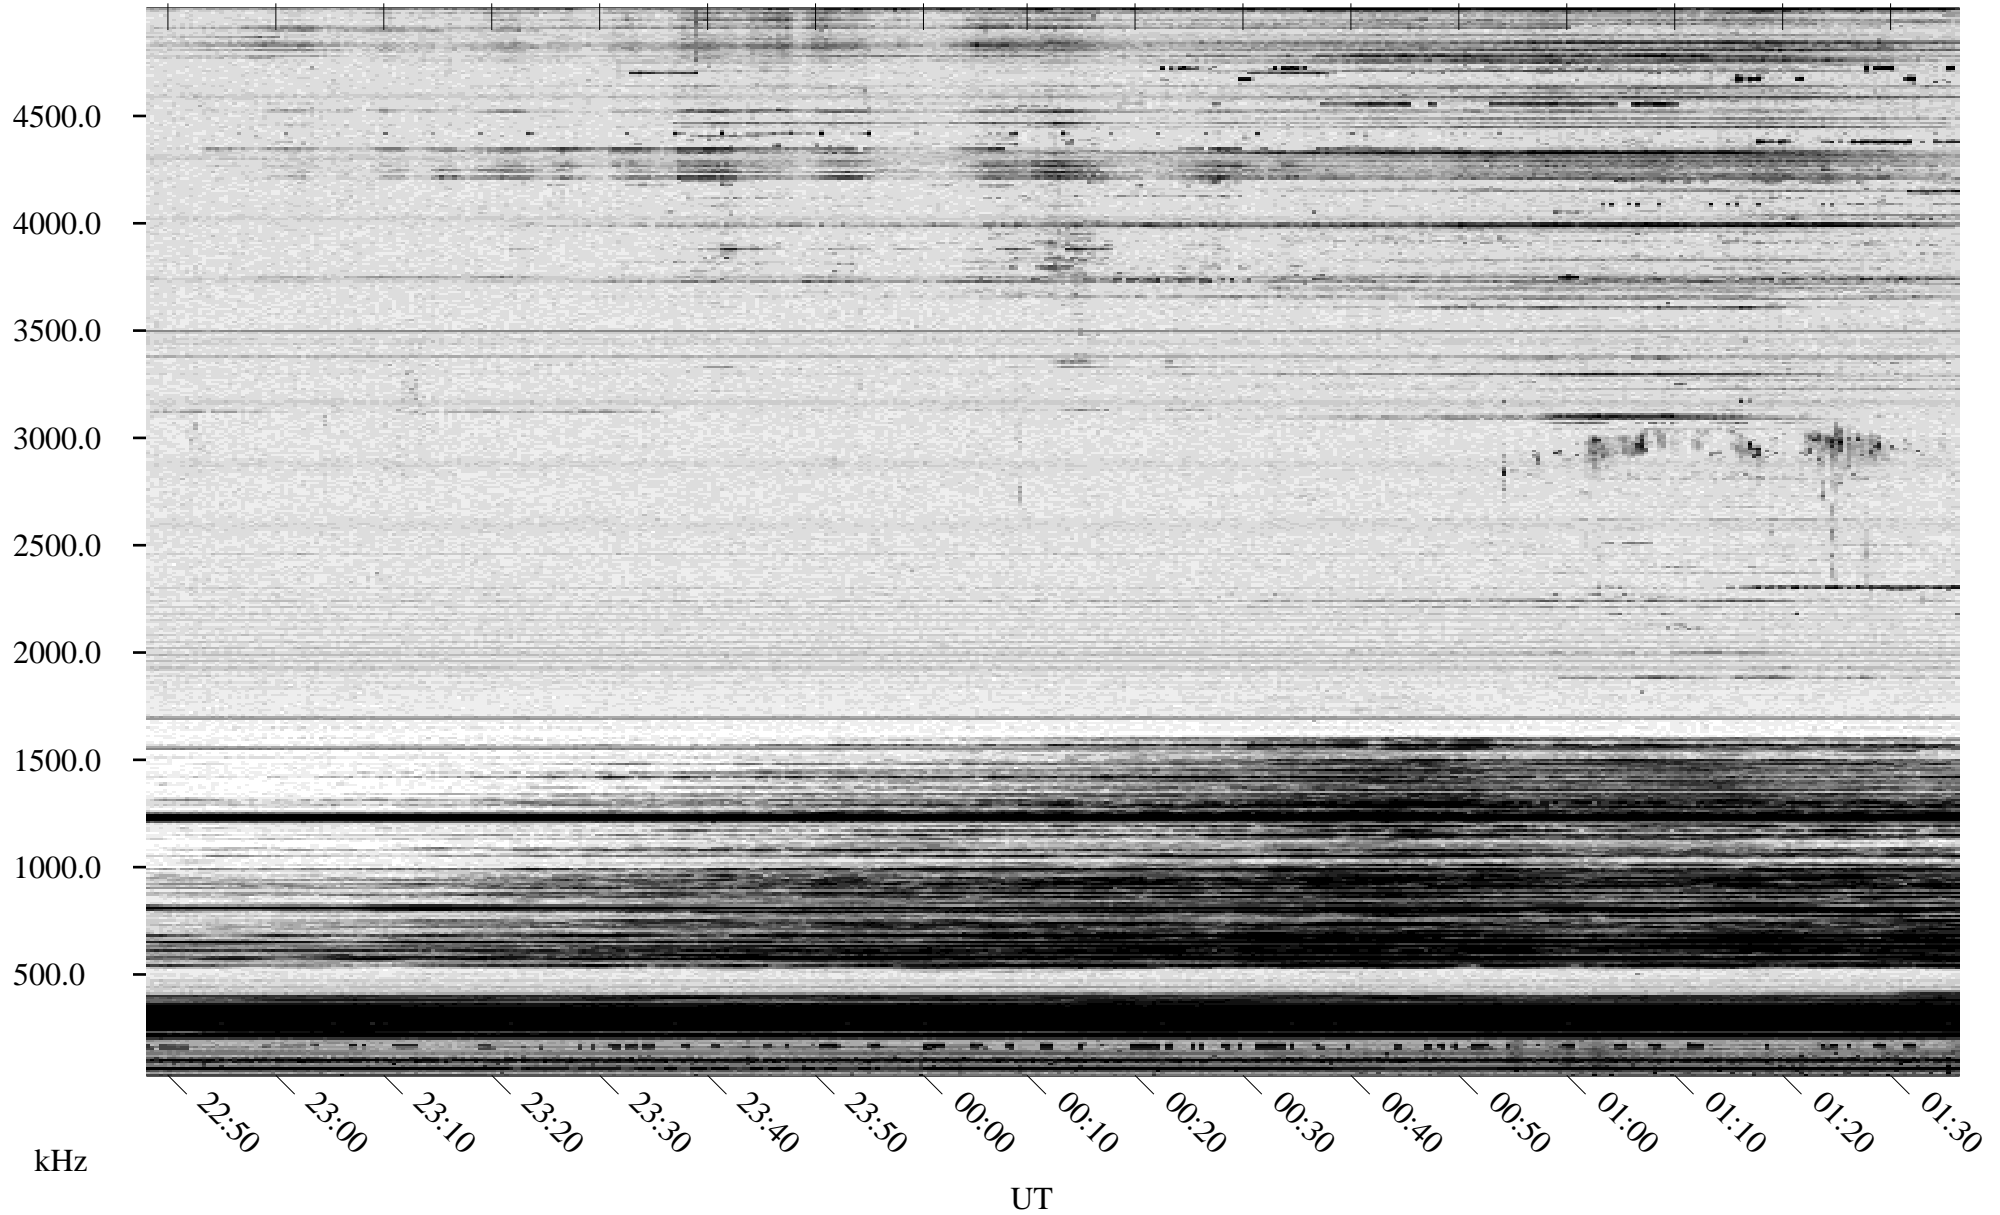

02/27/1995 Churchill, Manitoba

Linear Scale Black = 161 White = 15

ch95058l.r00m max_12

Page 1

02/27/1995 Churchill, Manitoba

Linear Scale Black = 161 White = 15

ch95058l.r00m max_12

Page 2

02/28/1995 Churchill, Manitoba

Linear Scale Black = 161 White = 15

ch95058l.r00m max_12

Page 3

02/28/1995 Churchill, Manitoba

Linear Scale Black = 161 White = 15

ch95058l.r00m max_12

Page 4

02/28/1995 Churchill, Manitoba

Linear Scale Black = 161 White = 15

ch95058l.r00m max_12

Page 5

02/28/1995 Churchill, Manitoba

Linear Scale Black = 161 White = 15

ch95058l.r00m max_12

Page 6

02/28/1995 Churchill, Manitoba

Linear Scale Black = 161 White = 15

ch95058l.r00m max_12

Page 7

02/28/1995 Churchill, Manitoba

Linear Scale Black = 161 White = 15

ch95058l.r00m max_12

Page 8