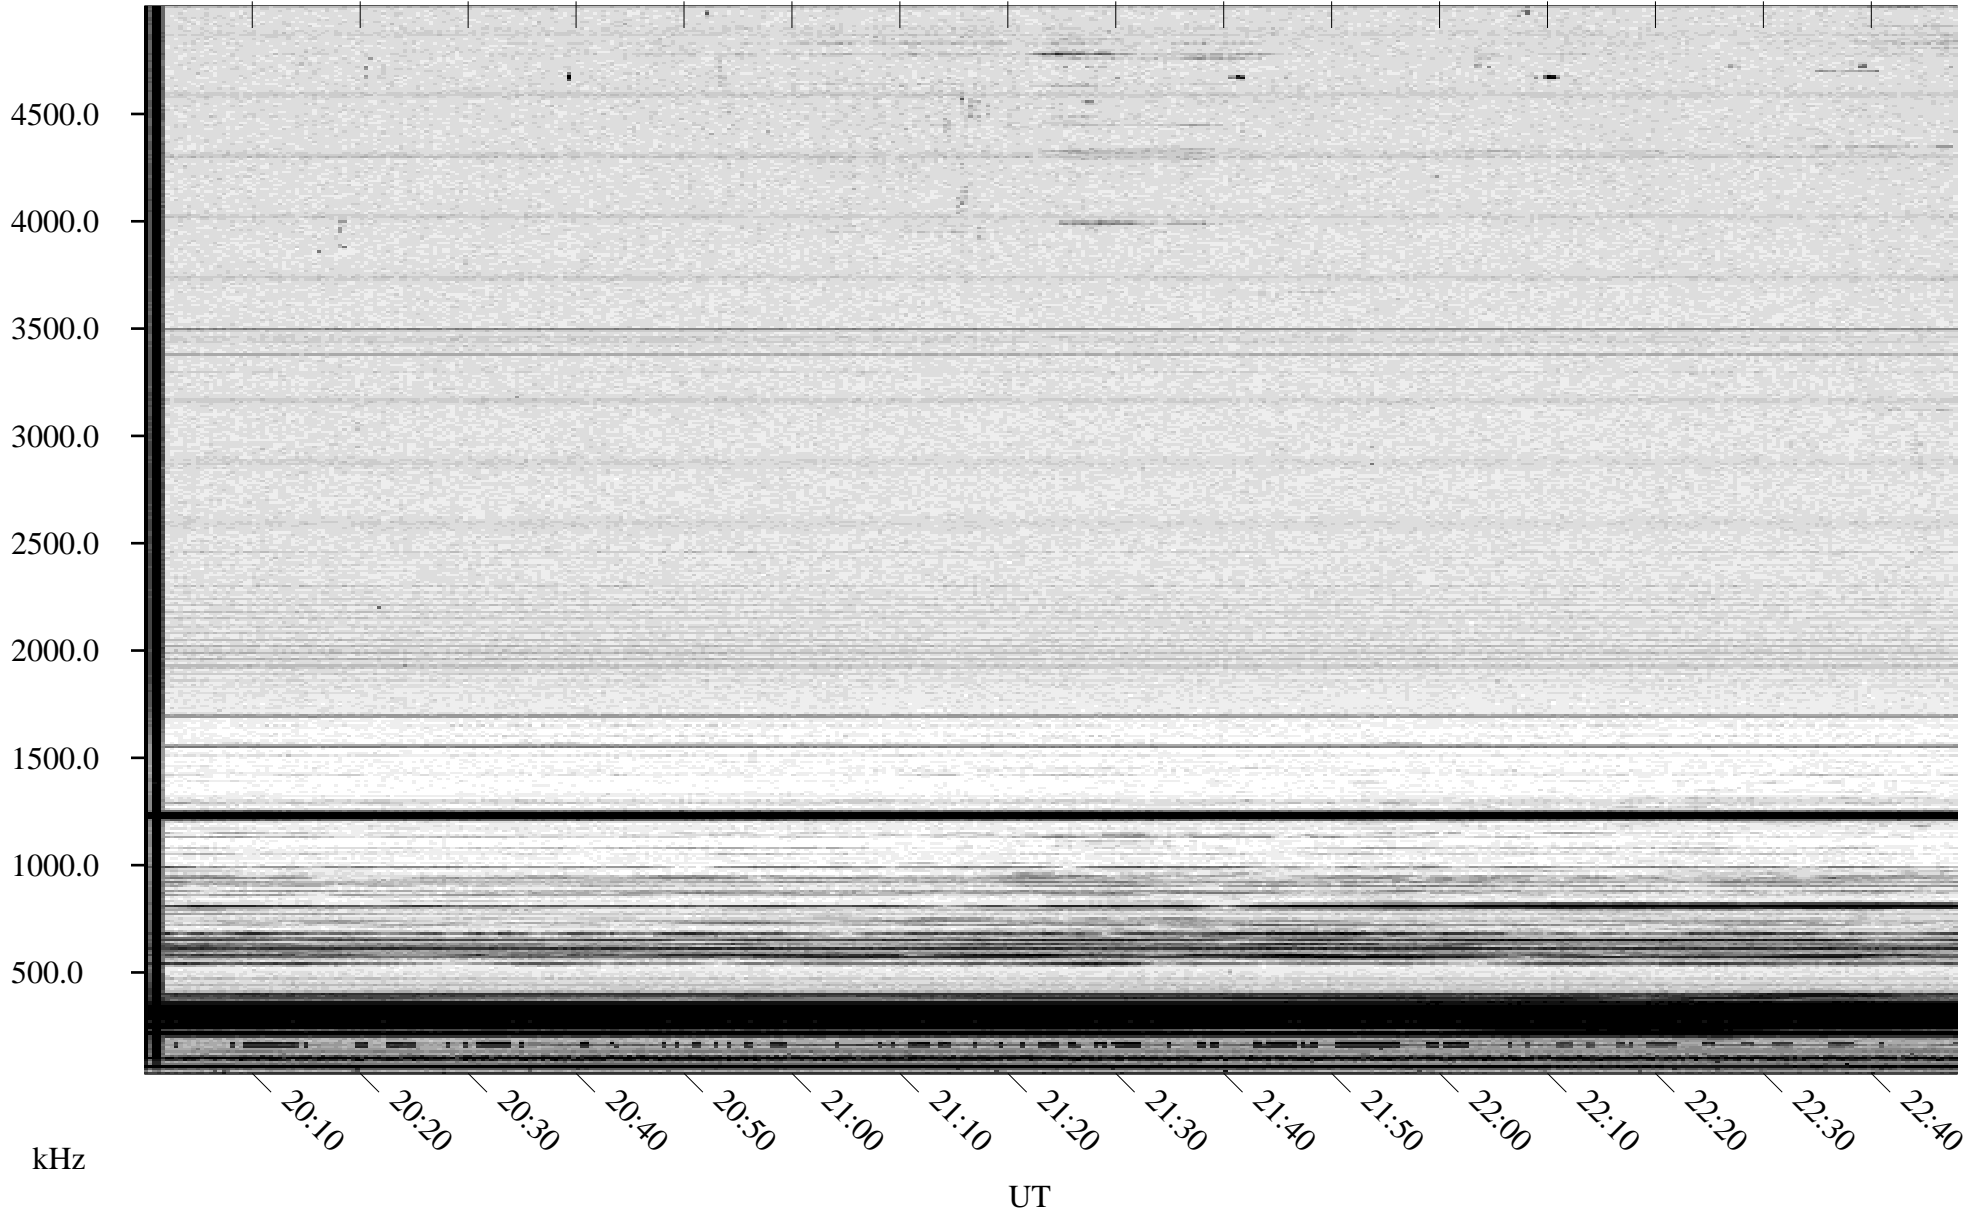

02/27/1995 Churchill, Manitoba

Linear Scale Black = 161 White = 15

ch95058l.r00m max_12

Page 1

02/27/1995 Churchill, Manitoba

Linear Scale Black = 161 White = 15

ch95058l.r00m max_12

Page 2

02/28/1995 Churchill, Manitoba

Linear Scale Black = 161 White = 15

ch95058l.r00m max_12

Page 3

02/28/1995 Churchill, Manitoba

Linear Scale Black = 161 White = 15

ch95058l.r00m max_12

Page 4

02/28/1995 Churchill, Manitoba

Linear Scale Black = 161 White = 15

ch95058l.r00m max_12

Page 5

02/28/1995 Churchill, Manitoba

Linear Scale Black = 161 White = 15

ch95058l.r00m max_12

Page 6

02/28/1995 Churchill, Manitoba

Linear Scale Black = 161 White = 15

ch95058l.r00m max_12

Page 7

02/28/1995 Churchill, Manitoba

Linear Scale Black = 161 White = 15

ch95058l.r00m max_12

Page 8