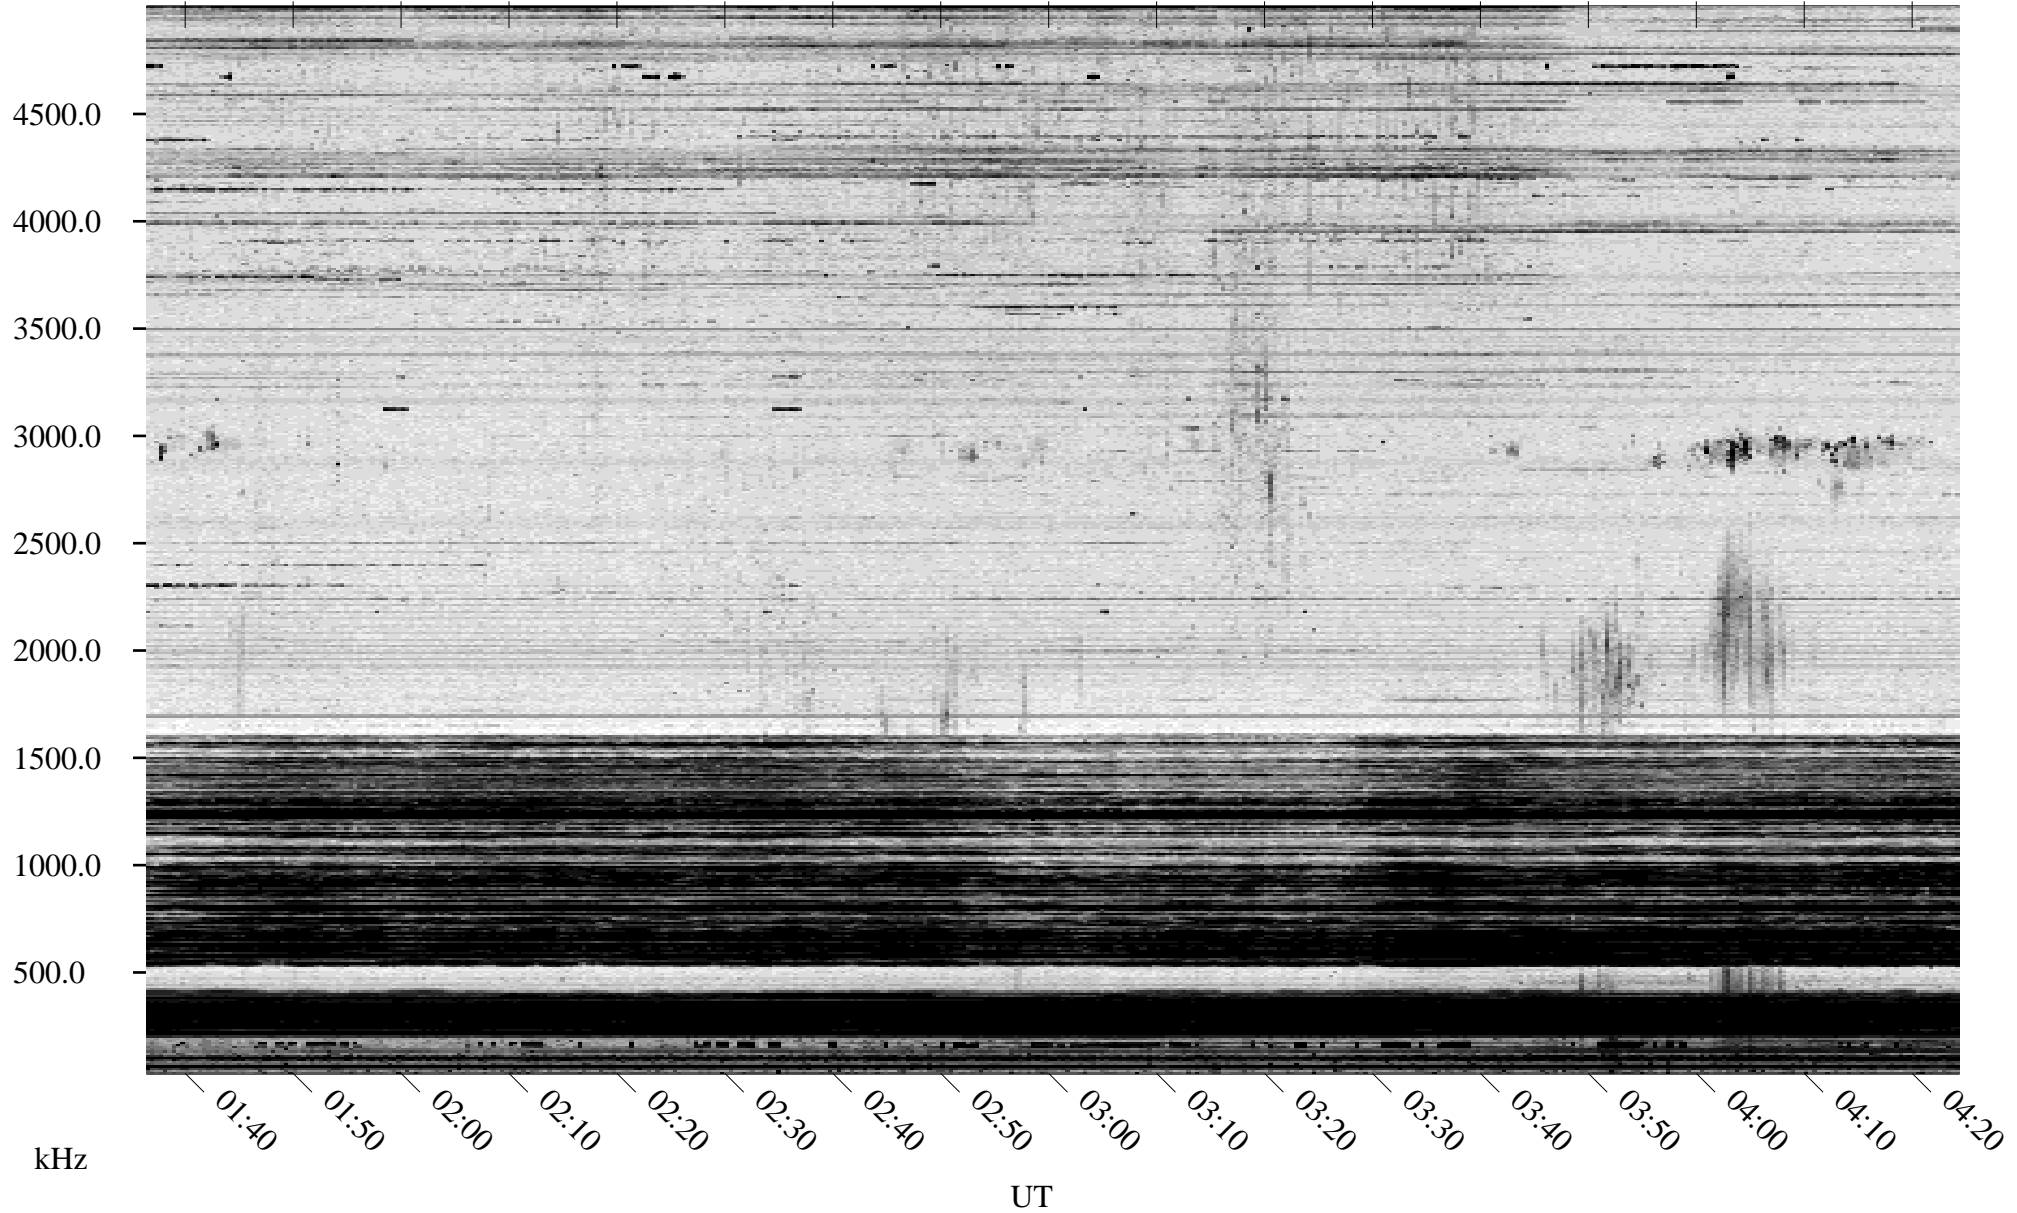

02/27/1995 Churchill, Manitoba

Linear Scale Black = 161 White = 15

ch95058l.r00m max_12

Page 1

02/27/1995 Churchill, Manitoba

Linear Scale Black = 161 White = 15

ch95058l.r00m max_12

Page 2

02/28/1995 Churchill, Manitoba

Linear Scale Black = 161 White = 15

ch95058l.r00m max_12

Page 3

02/28/1995 Churchill, Manitoba

Linear Scale Black = 161 White = 15

ch95058l.r00m max_12

Page 4

02/28/1995 Churchill, Manitoba

Linear Scale Black = 161 White = 15

ch95058l.r00m max_12

Page 5

02/28/1995 Churchill, Manitoba

Linear Scale Black = 161 White = 15

ch95058l.r00m max_12

Page 6

02/28/1995 Churchill, Manitoba

Linear Scale Black = 161 White = 15

ch95058l.r00m max_12

Page 7

02/28/1995 Churchill, Manitoba

Linear Scale Black = 161 White = 15

ch95058l.r00m max_12

Page 8