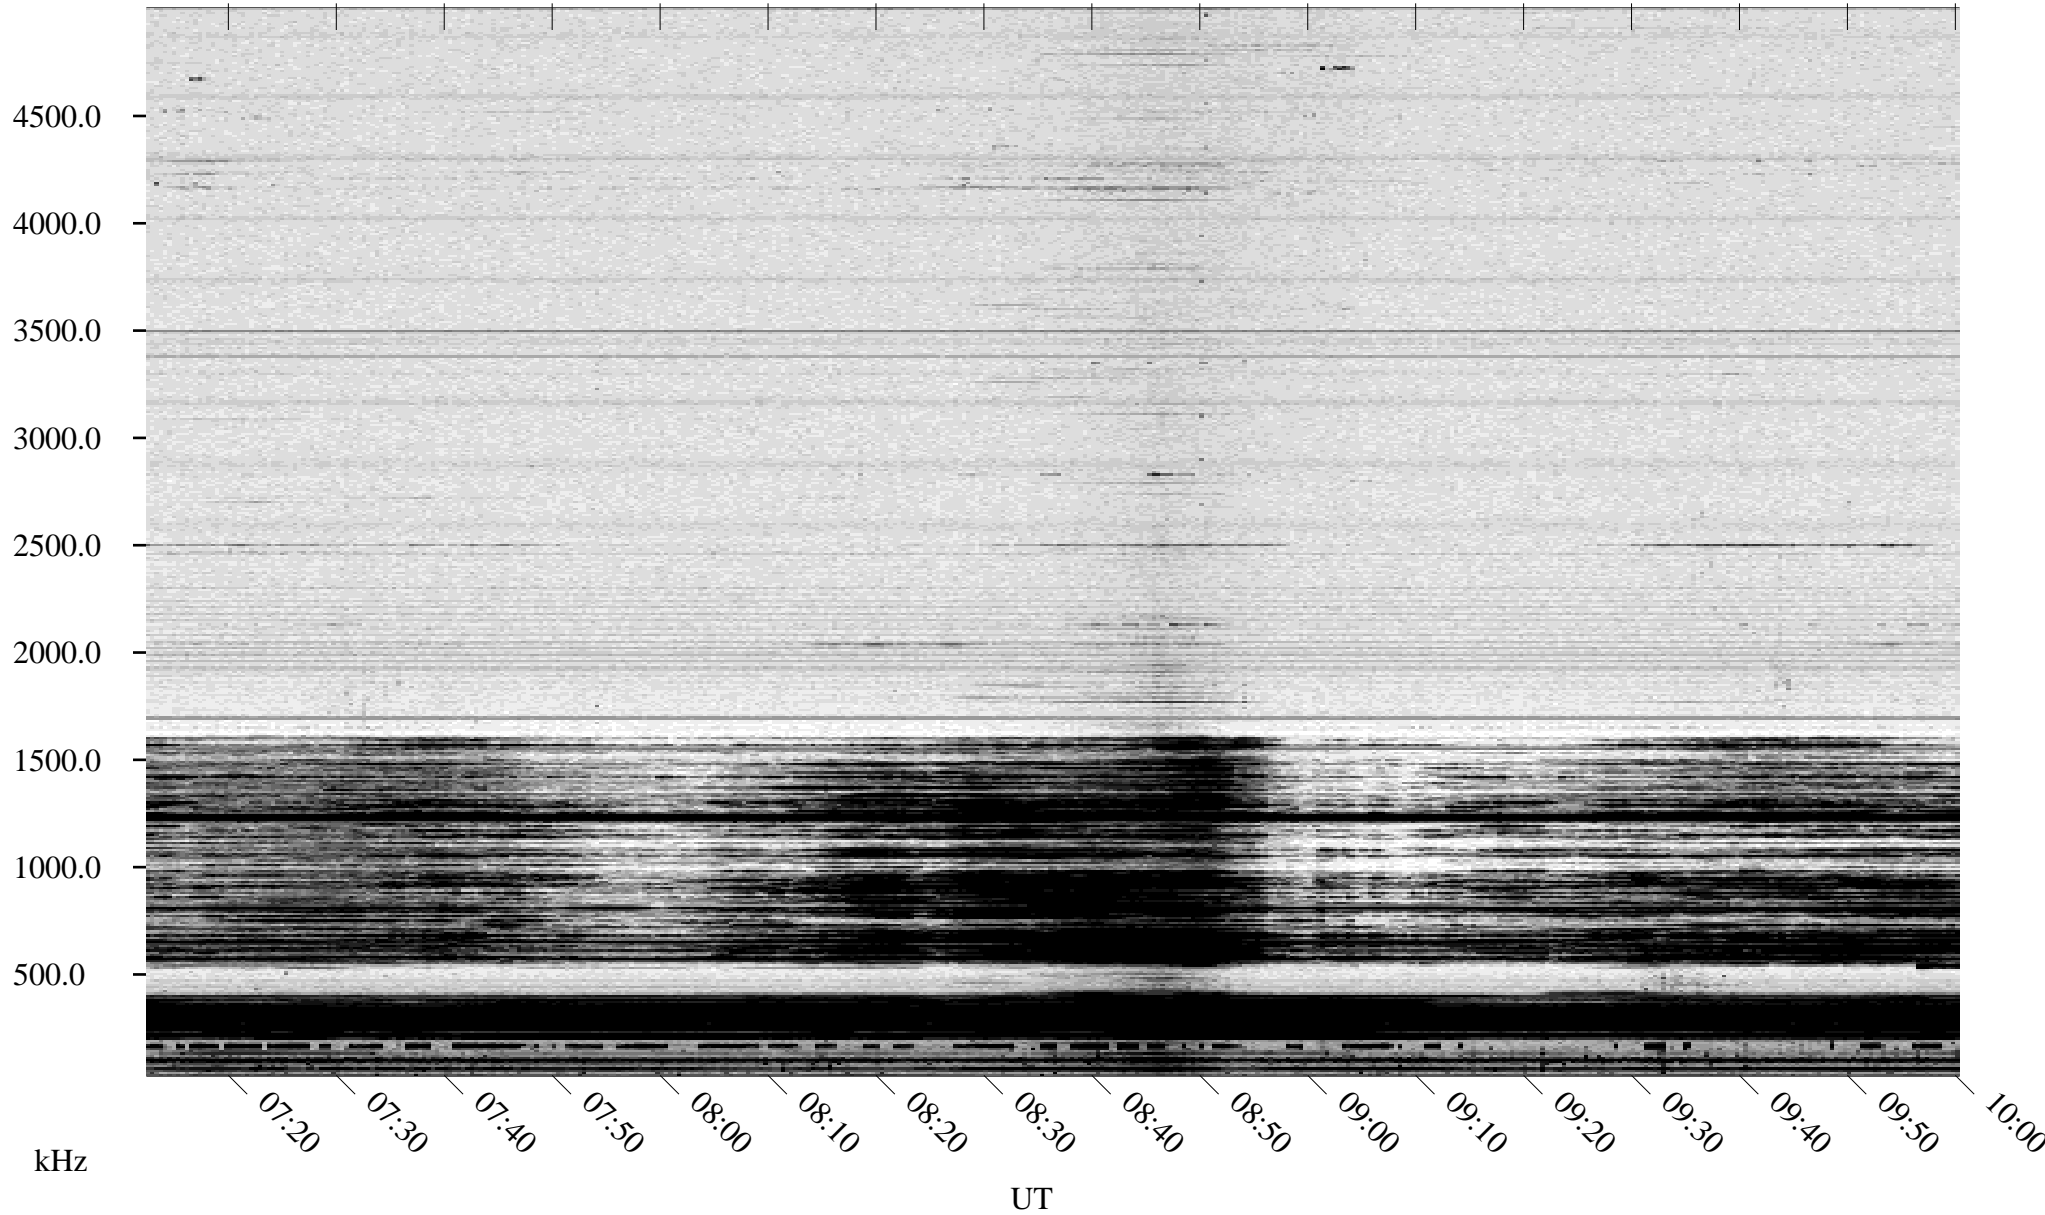

02/27/1995 Churchill, Manitoba

Linear Scale Black = 161 White = 15

ch95058l.r00m max_12

Page 1

02/27/1995 Churchill, Manitoba

Linear Scale Black = 161 White = 15

ch95058l.r00m max_12

Page 2

02/28/1995 Churchill, Manitoba

Linear Scale Black = 161 White = 15

ch95058l.r00m max_12

Page 3

02/28/1995 Churchill, Manitoba

Linear Scale Black = 161 White = 15

ch95058l.r00m max_12

Page 4

02/28/1995 Churchill, Manitoba

Linear Scale Black = 161 White = 15

ch95058l.r00m max_12

Page 5

02/28/1995 Churchill, Manitoba

Linear Scale Black = 161 White = 15

ch95058l.r00m max_12

Page 6

02/28/1995 Churchill, Manitoba

Linear Scale Black = 161 White = 15

ch95058l.r00m max_12

Page 7

02/28/1995 Churchill, Manitoba

Linear Scale Black = 161 White = 15

ch95058l.r00m max_12

Page 8