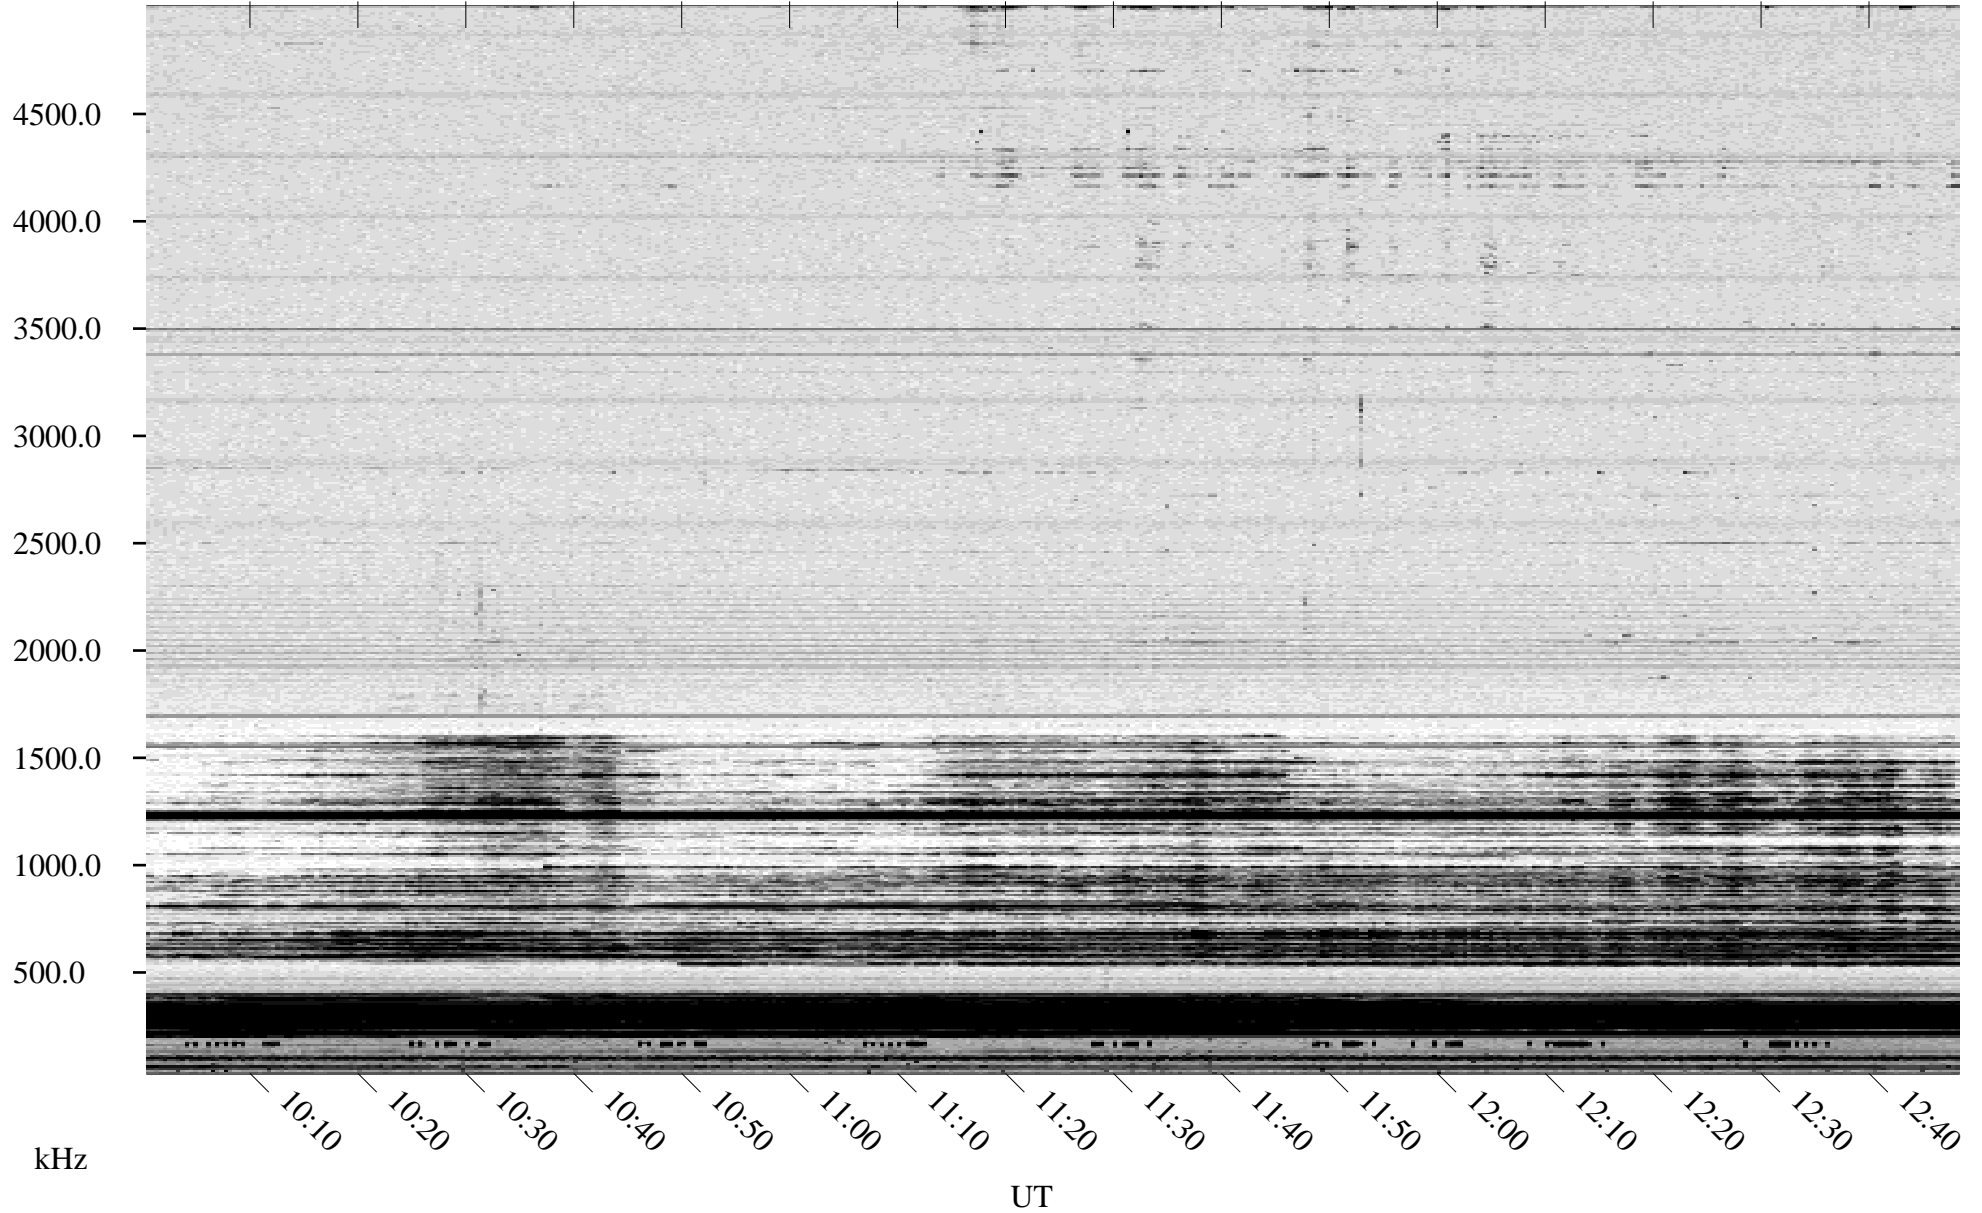

02/28/1995 Churchill, Manitoba

Linear Scale Black = 161 White = 15

ch95059l.r00m max_12

Page 1

02/28/1995 Churchill, Manitoba

Linear Scale Black = 161 White = 15

ch95059l.r00m max_12

Page 2

03/01/1995 Churchill, Manitoba

Linear Scale Black = 161 White = 15

ch95059l.r00m max_12

Page 3

03/01/1995 Churchill, Manitoba

Linear Scale Black = 161 White = 15

ch95059l.r00m max_12

Page 4

03/01/1995 Churchill, Manitoba

Linear Scale Black = 161 White = 15

ch95059l.r00m max_12

Page 5

03/01/1995 Churchill, Manitoba

Linear Scale Black = 161 White = 15

ch95059l.r00m max_12

Page 6

03/01/1995 Churchill, Manitoba

Linear Scale Black = 161 White = 15

ch95059l.r00m max_12

Page 7

03/01/1995 Churchill, Manitoba

Linear Scale Black = 161 White = 15

ch95059l.r00m max_12

Page 8