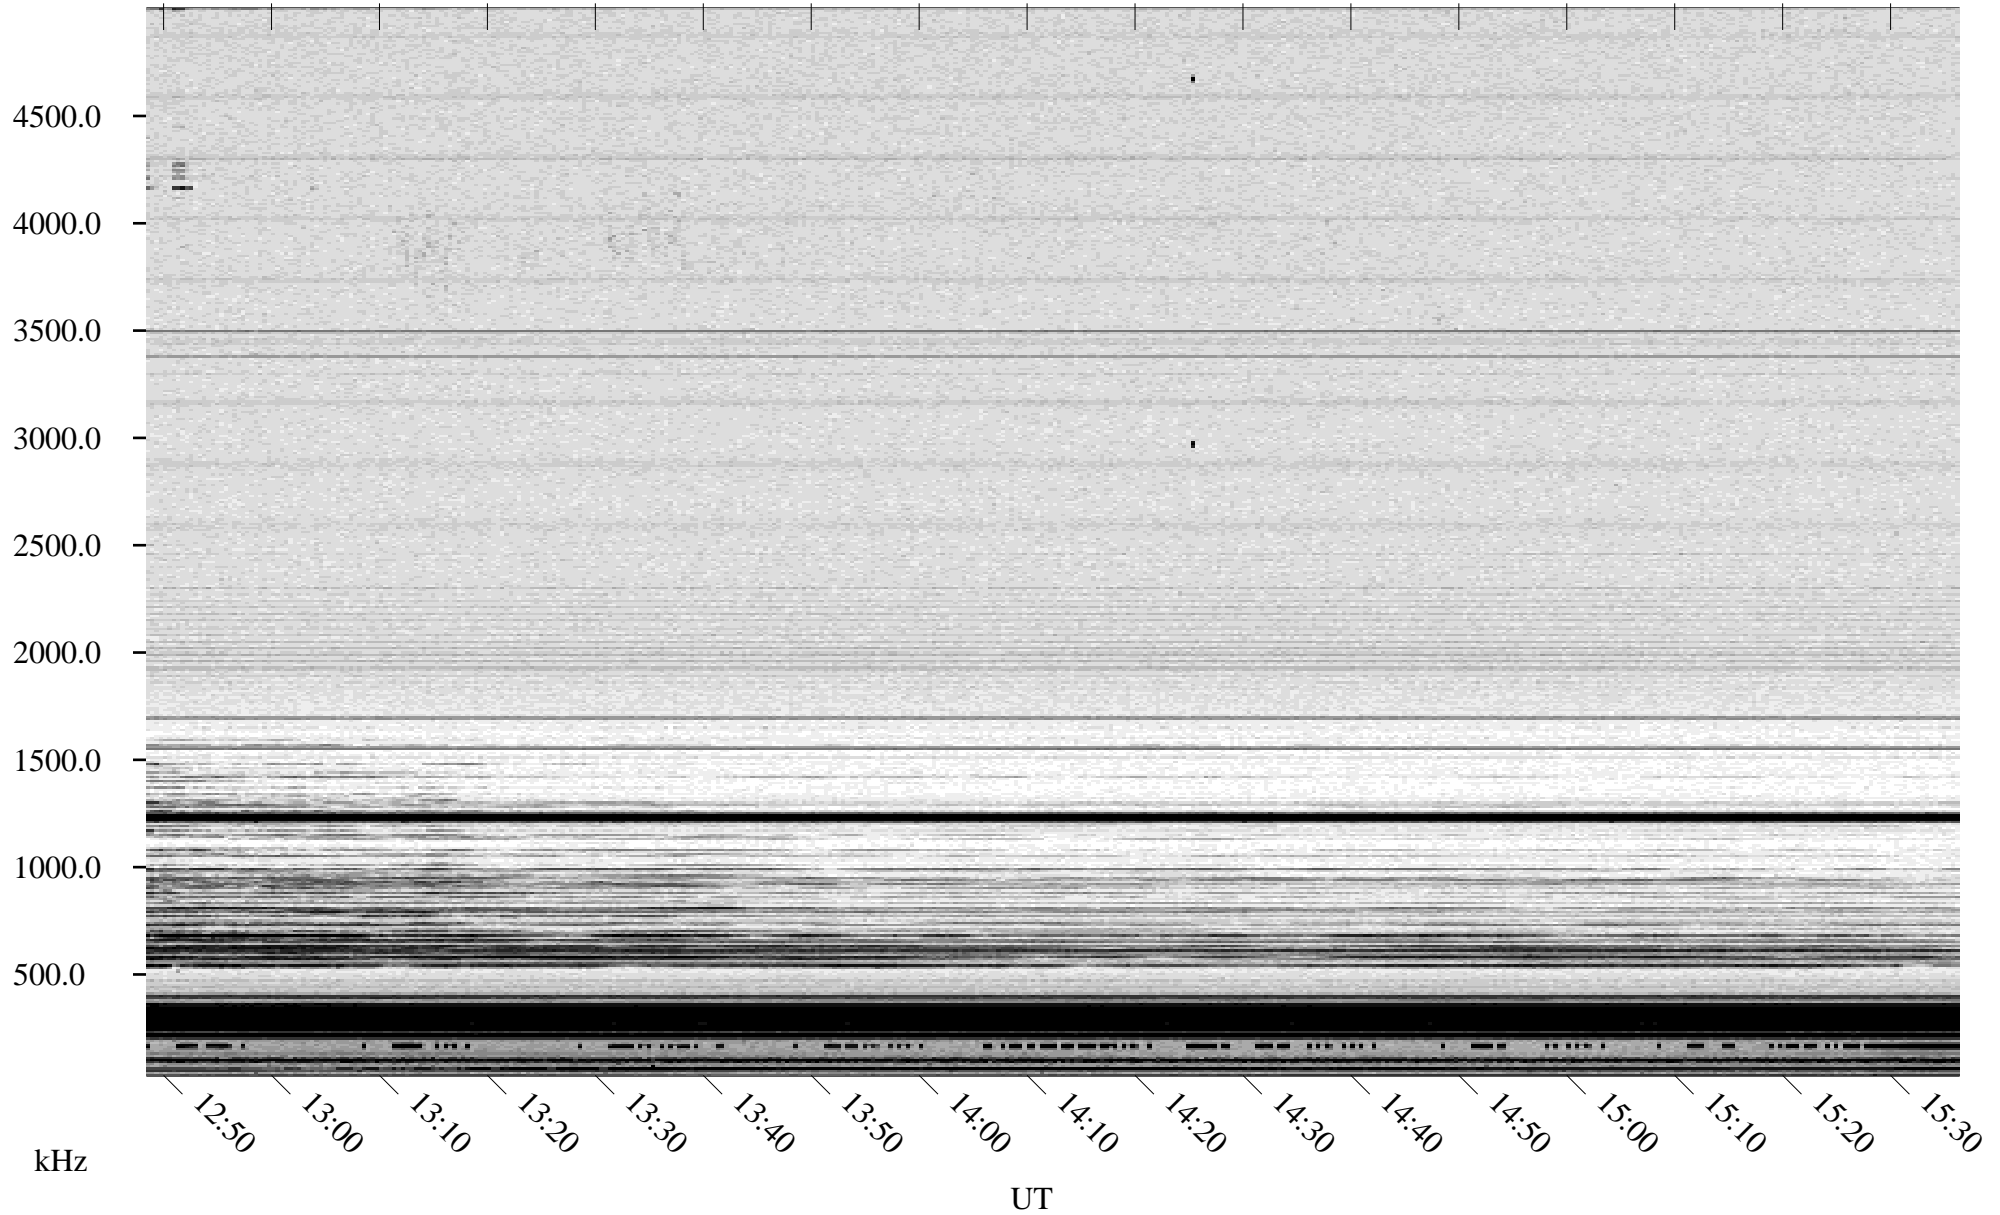

02/28/1995 Churchill, Manitoba

Linear Scale Black = 161 White = 15

ch95059l.r00m max_12

Page 1

02/28/1995 Churchill, Manitoba

Linear Scale Black = 161 White = 15

ch95059l.r00m max_12

Page 2

03/01/1995 Churchill, Manitoba

Linear Scale Black = 161 White = 15

ch95059l.r00m max_12

Page 3

03/01/1995 Churchill, Manitoba

Linear Scale Black = 161 White = 15

ch95059l.r00m max_12

Page 4

03/01/1995 Churchill, Manitoba

Linear Scale Black = 161 White = 15

ch95059l.r00m max_12

Page 5

03/01/1995 Churchill, Manitoba

Linear Scale Black = 161 White = 15

ch95059l.r00m max_12

Page 6

03/01/1995 Churchill, Manitoba

Linear Scale Black = 161 White = 15

ch95059l.r00m max_12

Page 7

03/01/1995 Churchill, Manitoba

Linear Scale Black = 161 White = 15

ch95059l.r00m max_12

Page 8