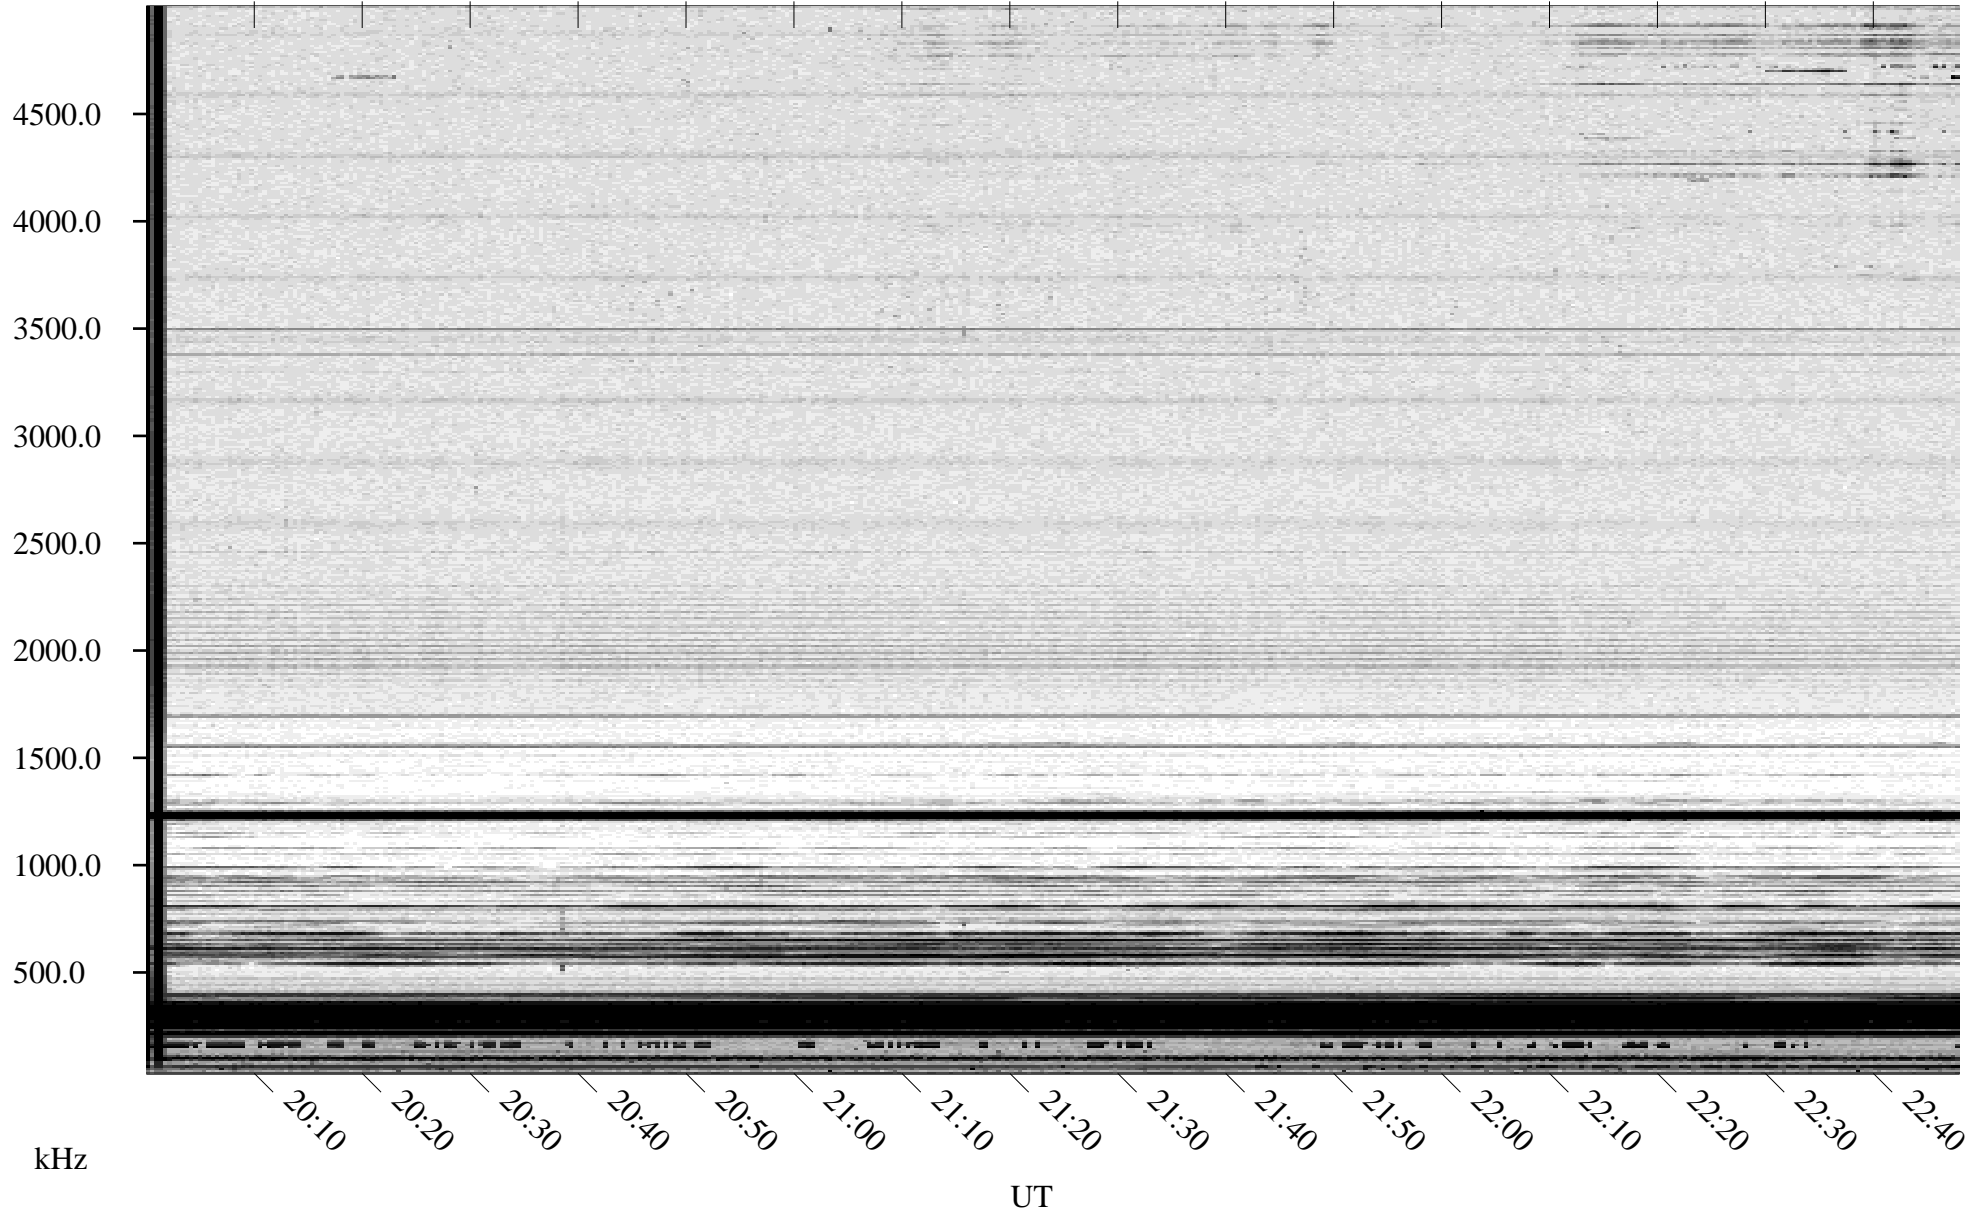

02/28/1995 Churchill, Manitoba

Linear Scale Black = 161 White = 15

ch95059l.r00m max_12

Page 1

02/28/1995 Churchill, Manitoba

Linear Scale Black = 161 White = 15

ch95059l.r00m max_12

Page 2

03/01/1995 Churchill, Manitoba

Linear Scale Black = 161 White = 15

ch95059l.r00m max_12

Page 3

03/01/1995 Churchill, Manitoba

Linear Scale Black = 161 White = 15

ch95059l.r00m max_12

Page 4

03/01/1995 Churchill, Manitoba

Linear Scale Black = 161 White = 15

ch95059l.r00m max_12

Page 5

03/01/1995 Churchill, Manitoba

Linear Scale Black = 161 White = 15

ch95059l.r00m max_12

Page 6

03/01/1995 Churchill, Manitoba

Linear Scale Black = 161 White = 15

ch95059l.r00m max_12

Page 7

03/01/1995 Churchill, Manitoba

Linear Scale Black = 161 White = 15

ch95059l.r00m max_12

Page 8