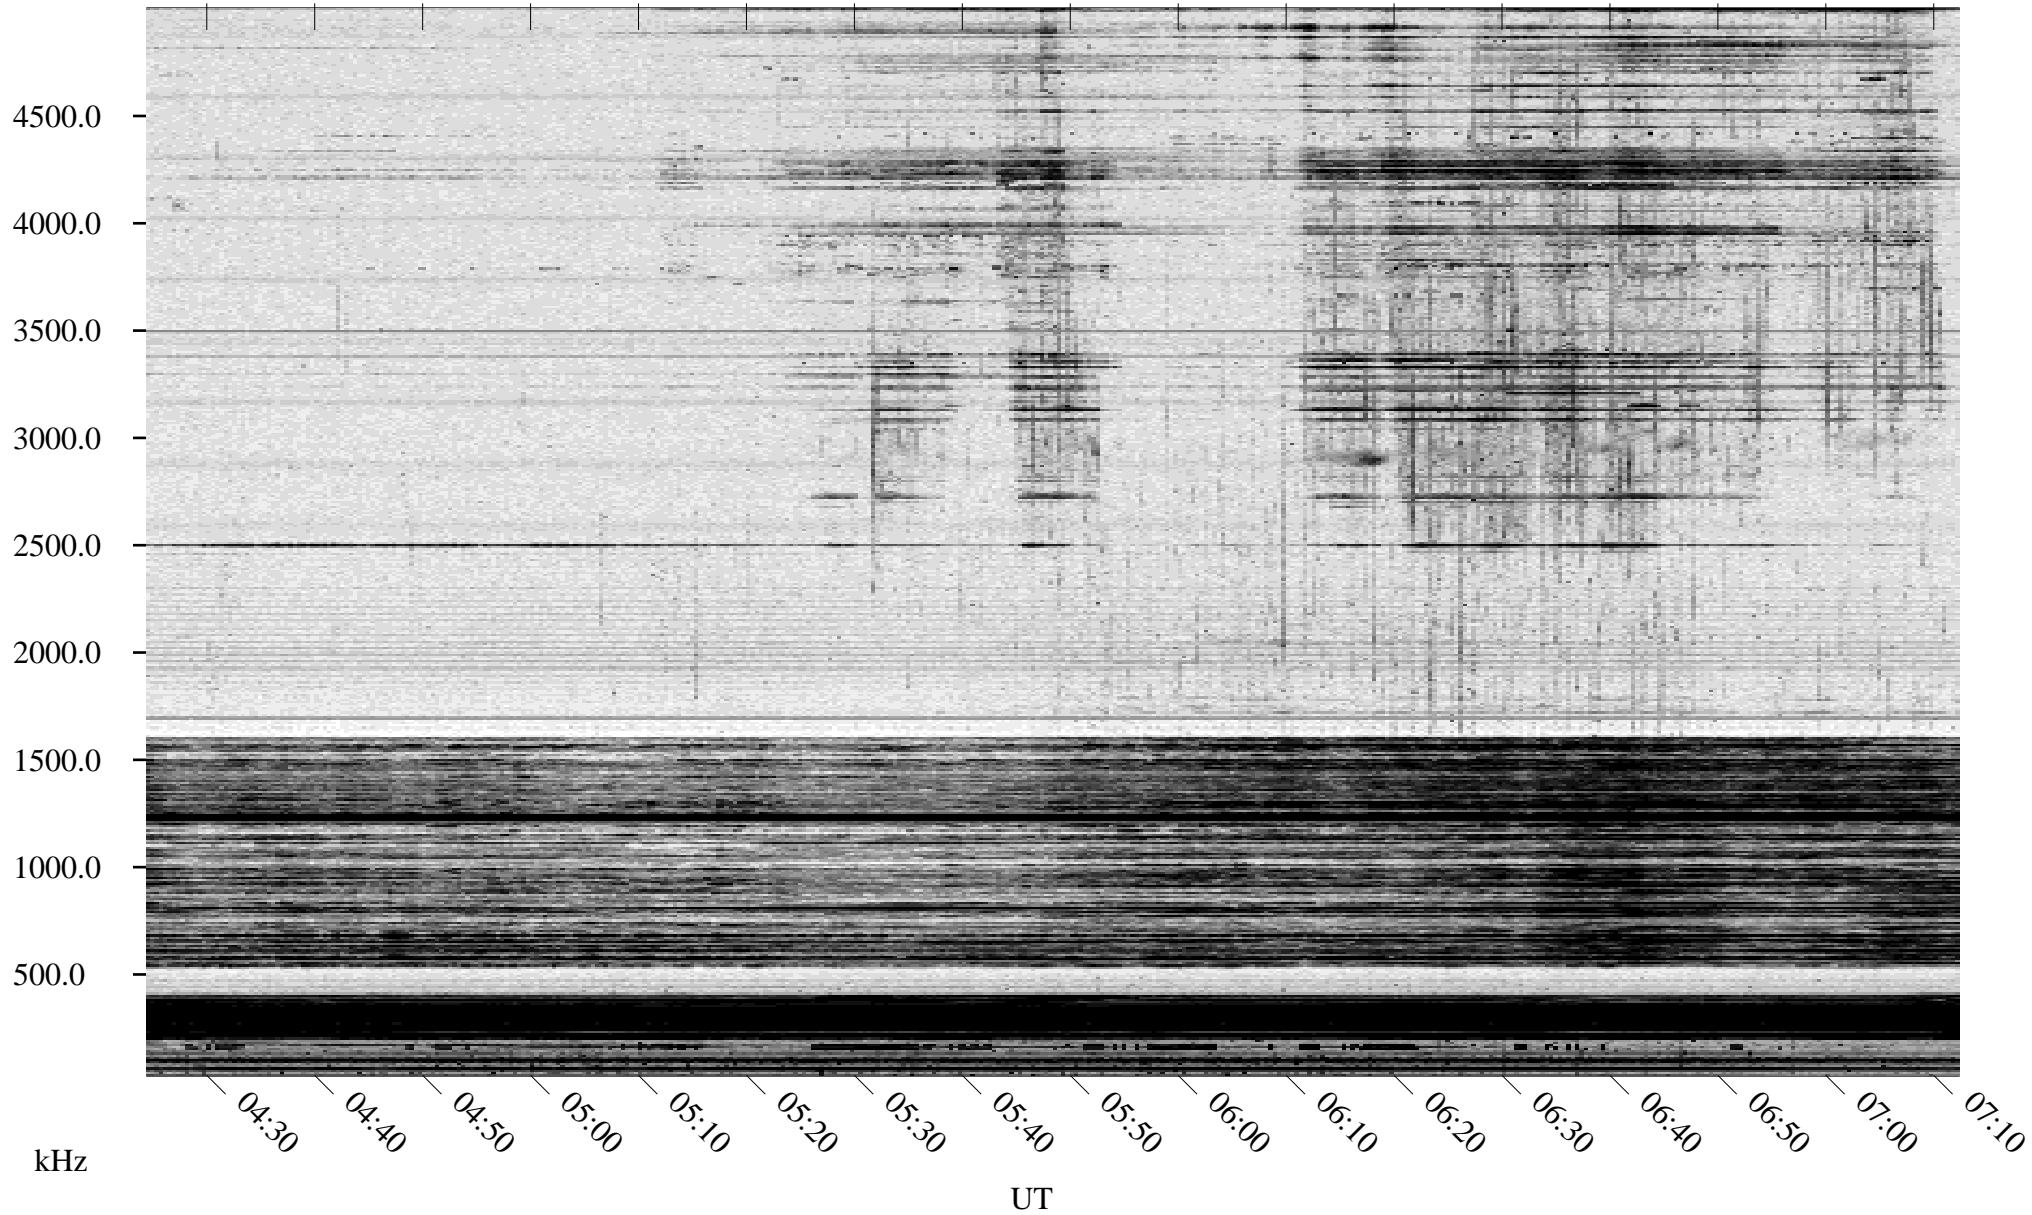

02/28/1995 Churchill, Manitoba

Linear Scale Black = 161 White = 15

ch95059l.r00m max_12

Page 1

02/28/1995 Churchill, Manitoba

Linear Scale Black = 161 White = 15

ch95059l.r00m max_12

Page 2

03/01/1995 Churchill, Manitoba

Linear Scale Black = 161 White = 15

ch95059l.r00m max_12

Page 3

03/01/1995 Churchill, Manitoba

Linear Scale Black = 161 White = 15

ch95059l.r00m max_12

Page 4

03/01/1995 Churchill, Manitoba

Linear Scale Black = 161 White = 15

ch95059l.r00m max_12

Page 5

03/01/1995 Churchill, Manitoba

Linear Scale Black = 161 White = 15

ch95059l.r00m max_12

Page 6

03/01/1995 Churchill, Manitoba

Linear Scale Black = 161 White = 15

ch95059l.r00m max_12

Page 7

03/01/1995 Churchill, Manitoba

Linear Scale Black = 161 White = 15

ch95059l.r00m max_12

Page 8