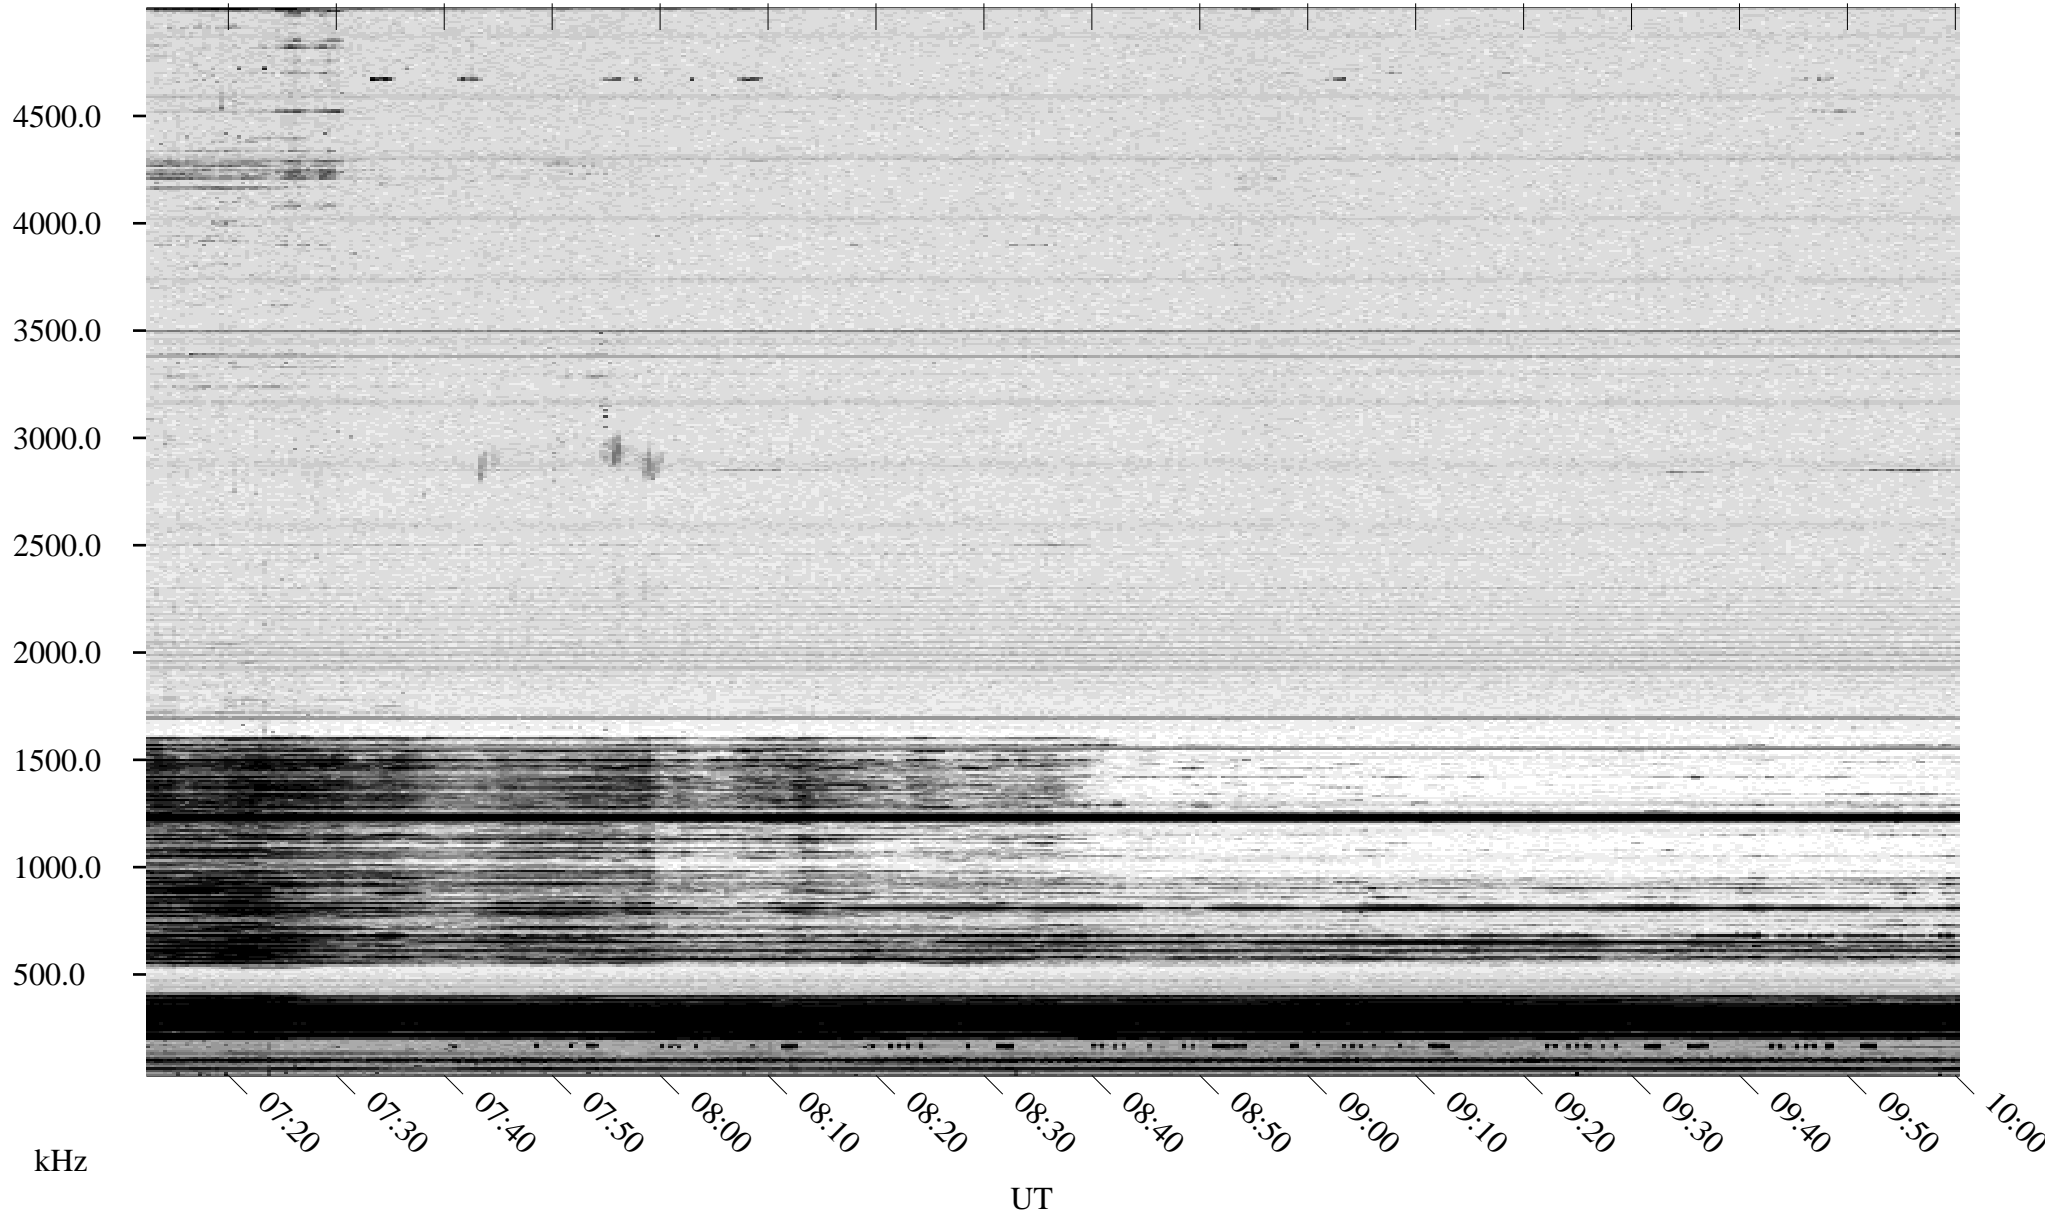

02/28/1995 Churchill, Manitoba

Linear Scale Black = 161 White = 15

ch95059l.r00m max_12

Page 1

02/28/1995 Churchill, Manitoba

Linear Scale Black = 161 White = 15

ch95059l.r00m max_12

Page 2

03/01/1995 Churchill, Manitoba

Linear Scale Black = 161 White = 15

ch95059l.r00m max_12

Page 3

03/01/1995 Churchill, Manitoba

Linear Scale Black = 161 White = 15

ch95059l.r00m max_12

Page 4

03/01/1995 Churchill, Manitoba

Linear Scale Black = 161 White = 15

ch95059l.r00m max_12

Page 5

03/01/1995 Churchill, Manitoba

Linear Scale Black = 161 White = 15

ch95059l.r00m max_12

Page 6

03/01/1995 Churchill, Manitoba

Linear Scale Black = 161 White = 15

ch95059l.r00m max_12

Page 7

03/01/1995 Churchill, Manitoba

Linear Scale Black = 161 White = 15

ch95059l.r00m max_12

Page 8