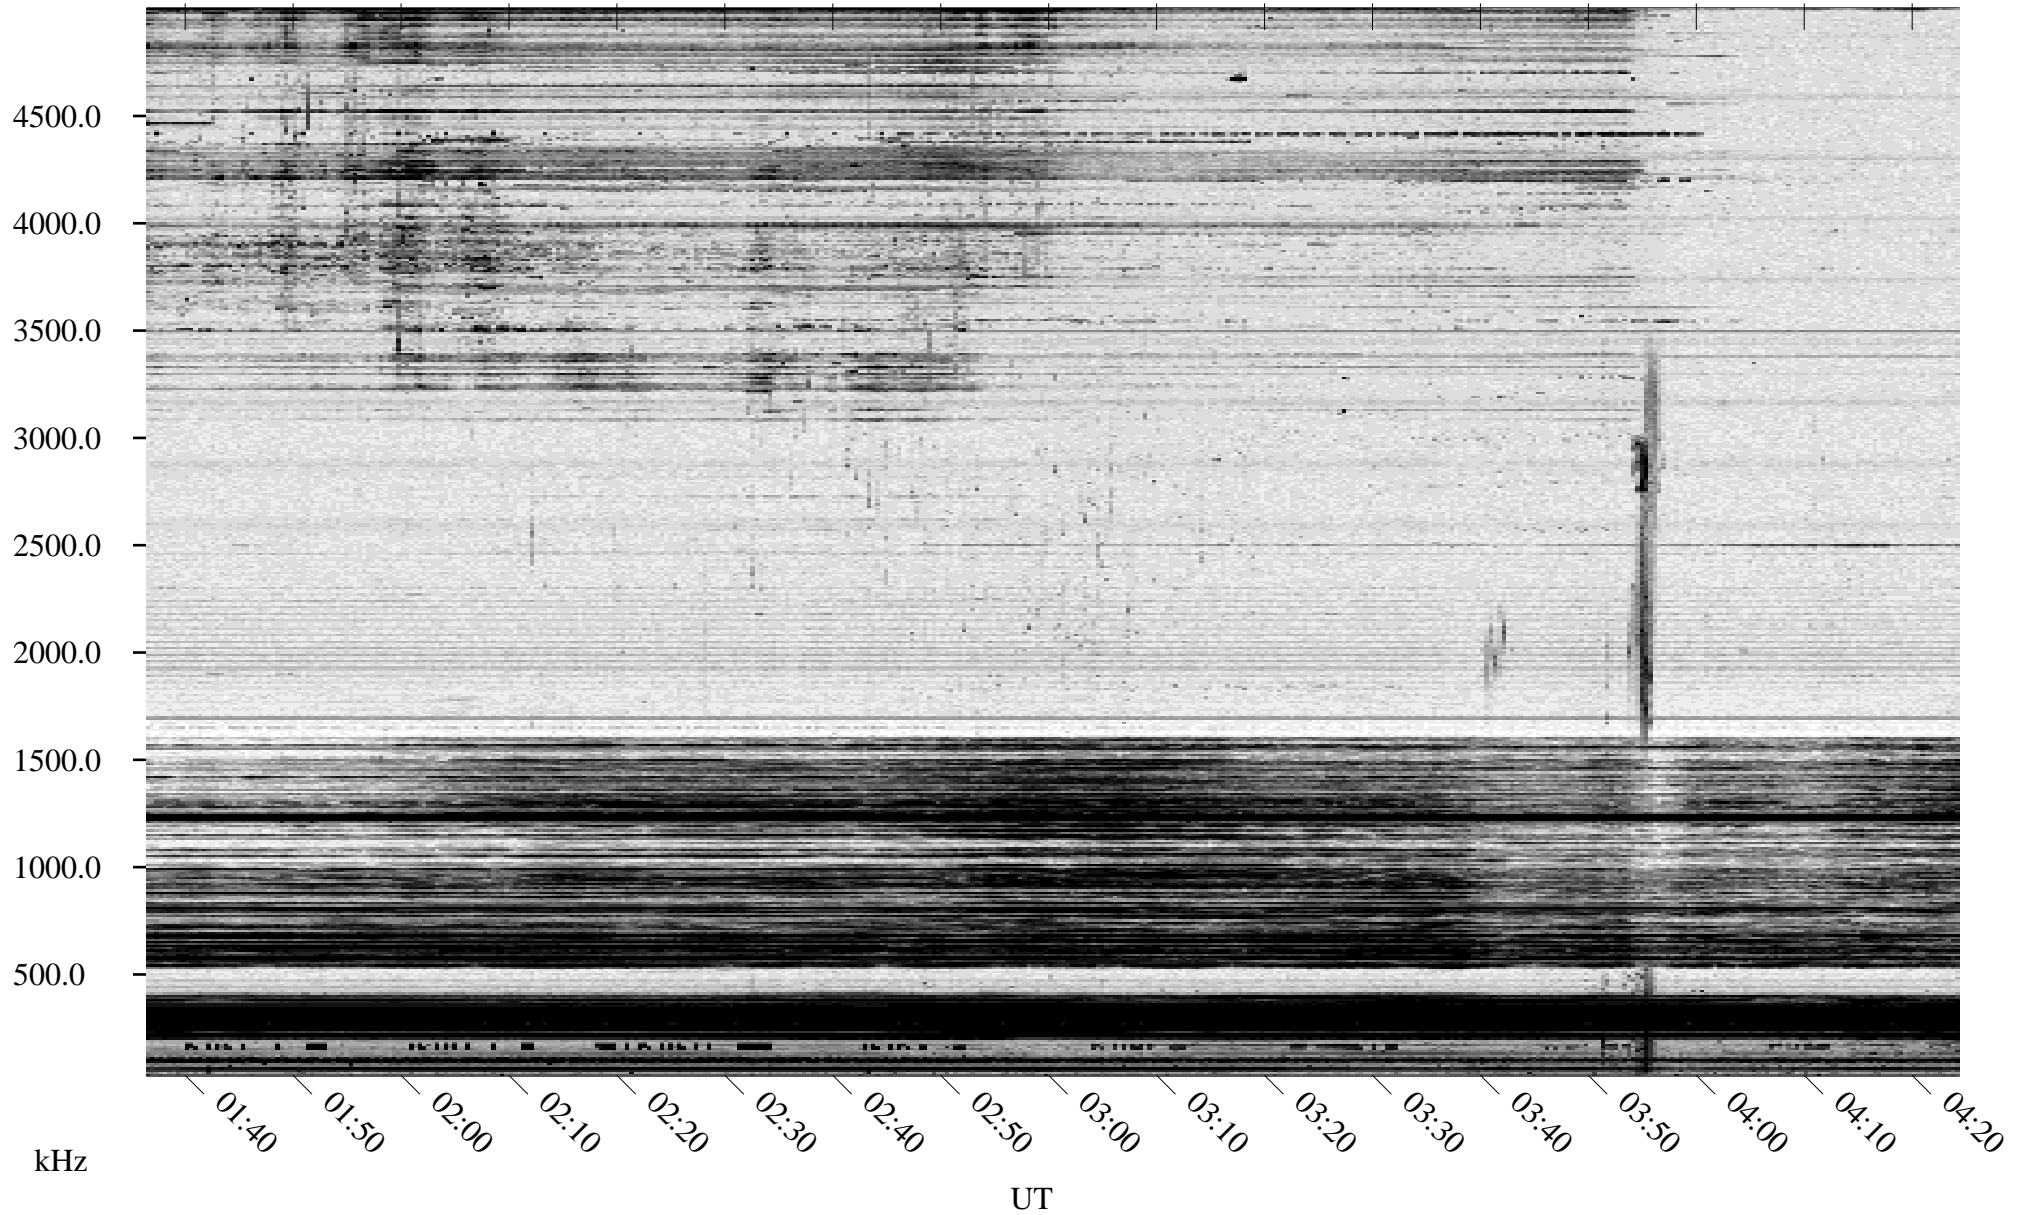

02/28/1995 Churchill, Manitoba

Linear Scale Black = 161 White = 15

ch95059l.r00m max_12

Page 1

02/28/1995 Churchill, Manitoba

Linear Scale Black = 161 White = 15

ch95059l.r00m max_12

Page 2

03/01/1995 Churchill, Manitoba

Linear Scale Black = 161 White = 15

ch95059l.r00m max_12

Page 3

03/01/1995 Churchill, Manitoba

Linear Scale Black = 161 White = 15

ch95059l.r00m max_12

Page 4

03/01/1995 Churchill, Manitoba

Linear Scale Black = 161 White = 15

ch95059l.r00m max_12

Page 5

03/01/1995 Churchill, Manitoba

Linear Scale Black = 161 White = 15

ch95059l.r00m max_12

Page 6

03/01/1995 Churchill, Manitoba

Linear Scale Black = 161 White = 15

ch95059l.r00m max_12

Page 7

03/01/1995 Churchill, Manitoba

Linear Scale Black = 161 White = 15

ch95059l.r00m max_12

Page 8