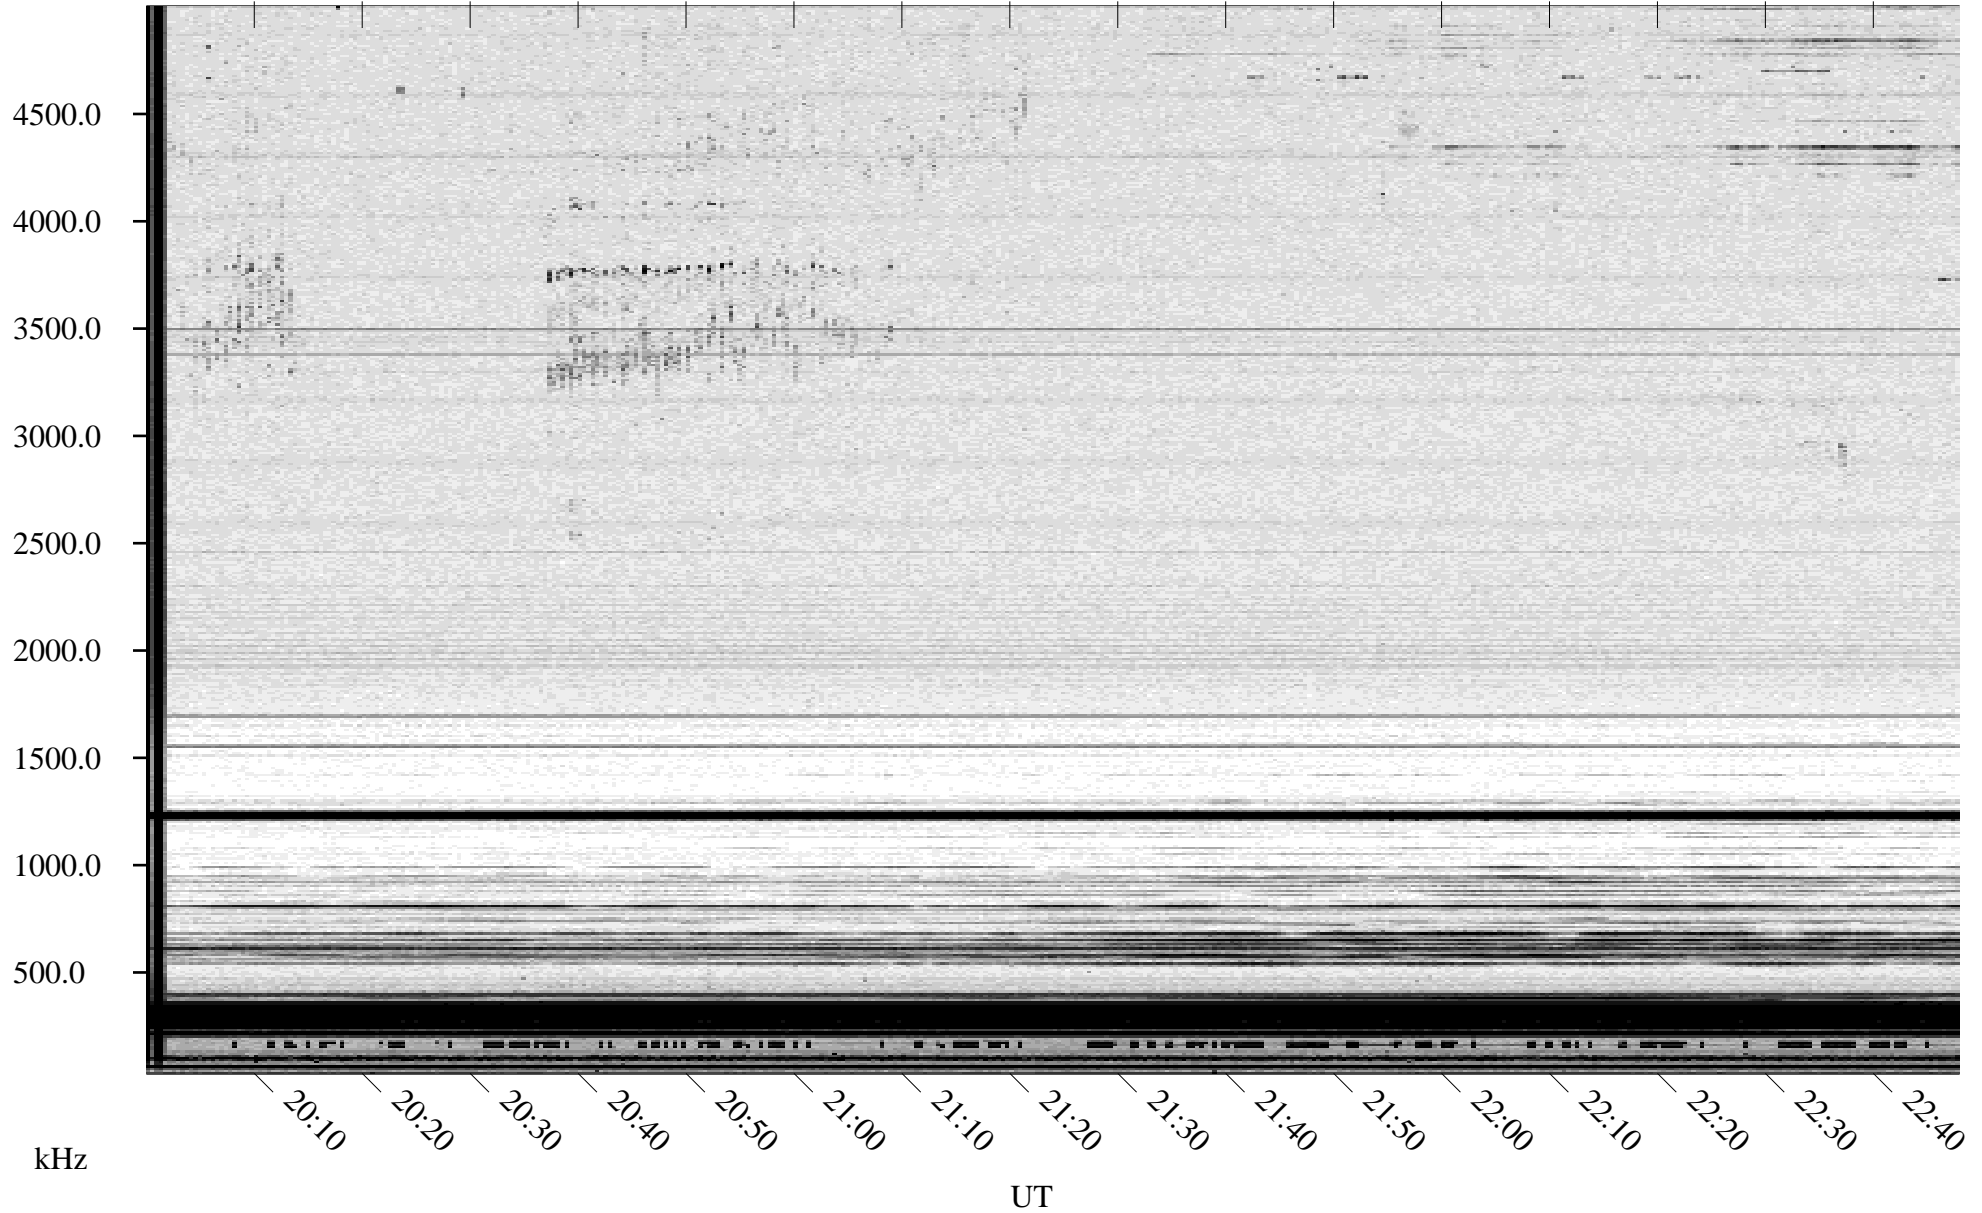

03/01/1995 Churchill, Manitoba

Linear Scale Black = 161 White = 15

ch95060l.r00m max_12

Page 1

03/01/1995 Churchill, Manitoba

Linear Scale Black = 161 White = 15

ch95060l.r00m max_12

Page 2

03/02/1995 Churchill, Manitoba

Linear Scale Black = 161 White = 15

ch95060l.r00m max_12

Page 3

03/02/1995 Churchill, Manitoba

Linear Scale Black = 161 White = 15

ch95060l.r00m max_12

03/02/1995 Churchill, Manitoba

Linear Scale Black = 161 White = 15

ch95060l.r00m max_12

Page 5

03/02/1995 Churchill, Manitoba

Linear Scale Black = 161 White = 15

ch95060l.r00m max_12

Page 6

03/02/1995 Churchill, Manitoba

Linear Scale Black = 161 White = 15

ch95060l.r00m max_12

Page 7

03/02/1995 Churchill, Manitoba

Linear Scale Black = 161 White = 15

ch95060l.r00m max_12

Page 8