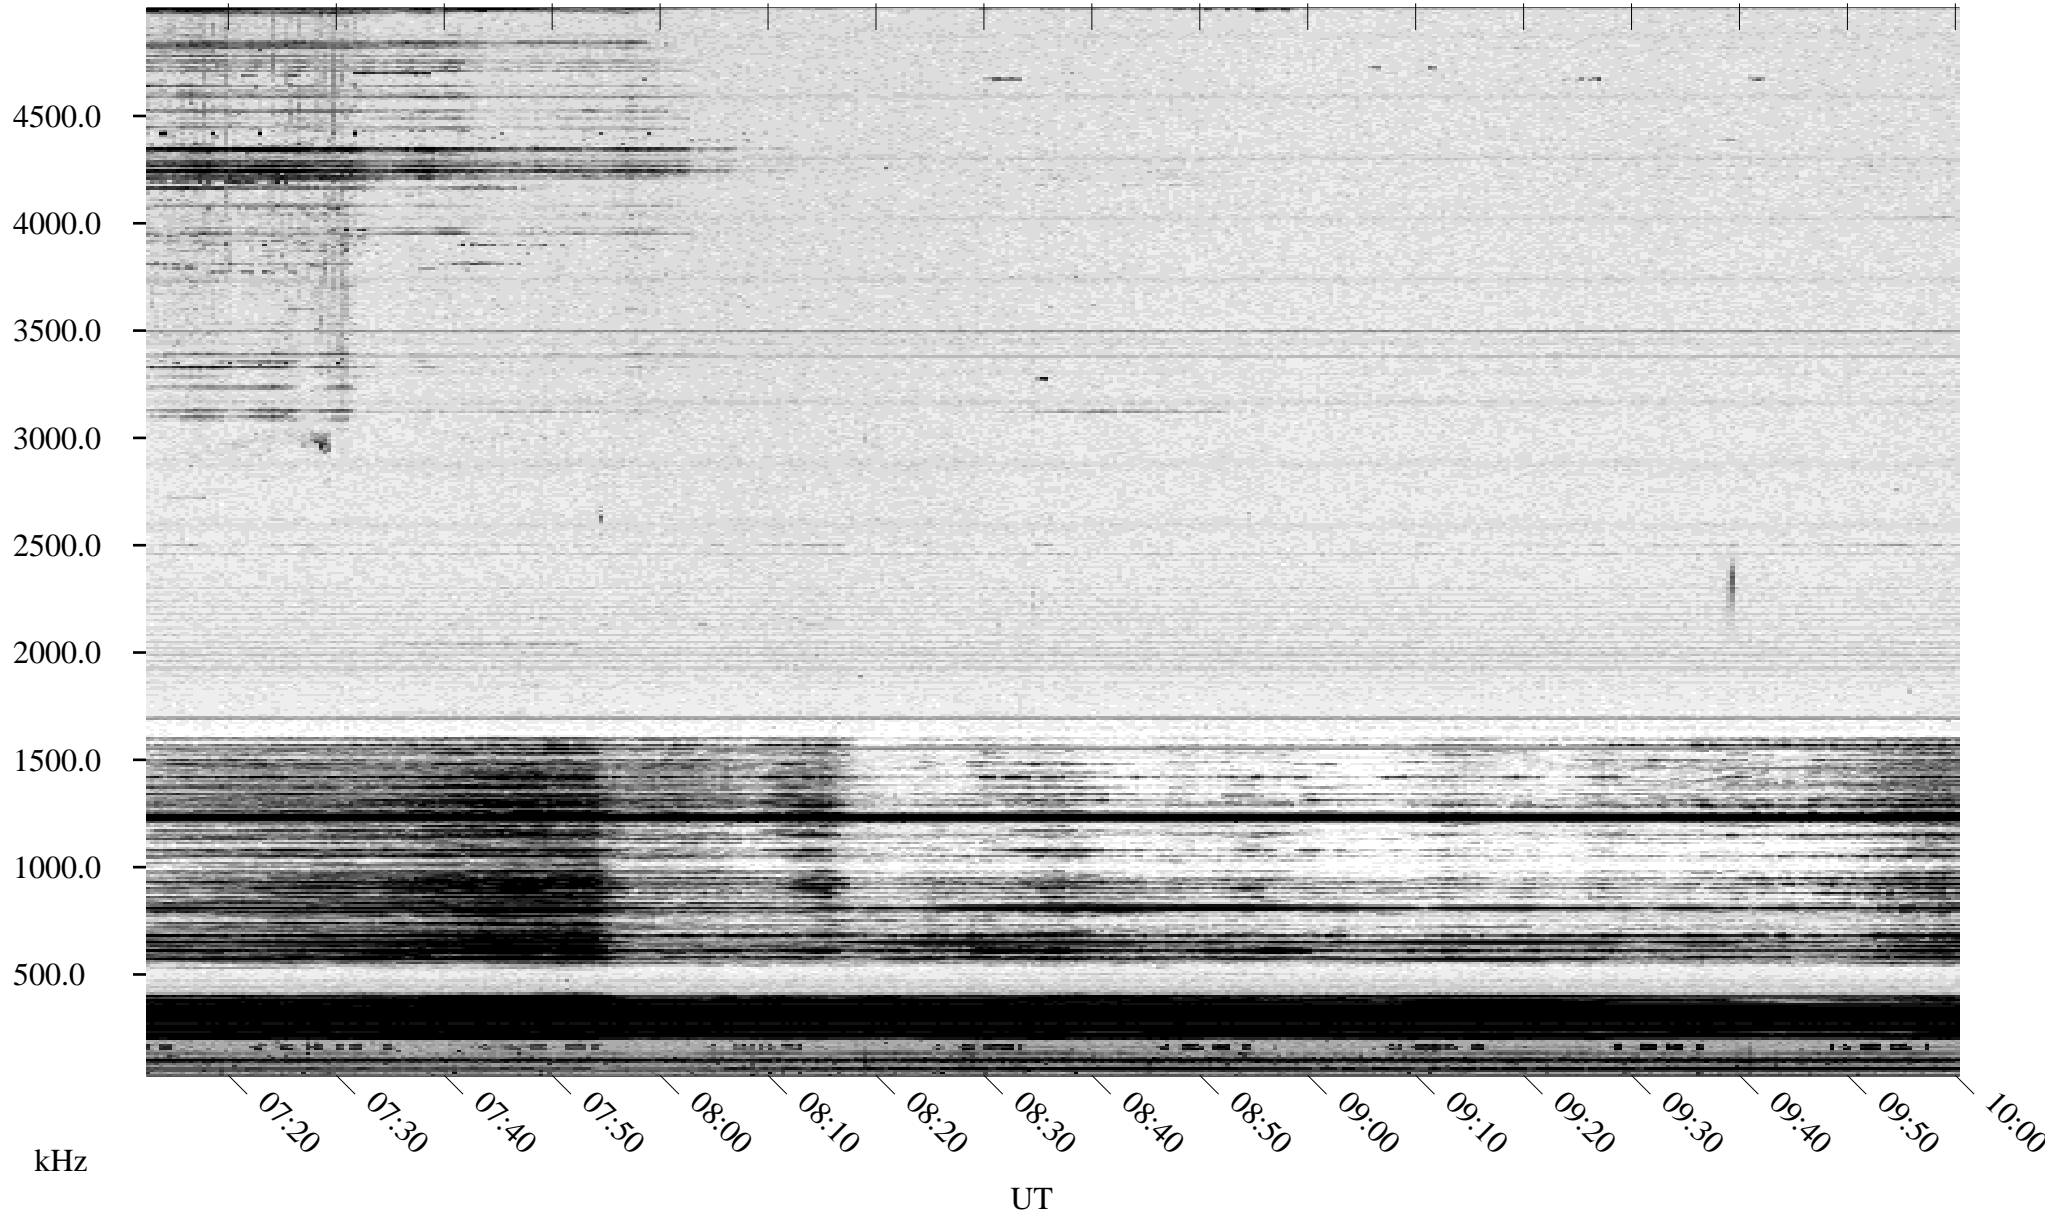

03/01/1995 Churchill, Manitoba

Linear Scale Black = 161 White = 15

ch95060l.r00m max_12

Page 1

03/01/1995 Churchill, Manitoba

Linear Scale Black = 161 White = 15

ch95060l.r00m max_12

Page 2

03/02/1995 Churchill, Manitoba

Linear Scale Black = 161 White = 15

ch95060l.r00m max_12

Page 3

03/02/1995 Churchill, Manitoba

Linear Scale Black = 161 White = 15

ch95060l.r00m max_12

03/02/1995 Churchill, Manitoba

Linear Scale Black = 161 White = 15

ch95060l.r00m max_12

Page 5

03/02/1995 Churchill, Manitoba

Linear Scale Black = 161 White = 15

ch95060l.r00m max_12

Page 6

03/02/1995 Churchill, Manitoba

Linear Scale Black = 161 White = 15

ch95060l.r00m max_12

Page 7

03/02/1995 Churchill, Manitoba

Linear Scale Black = 161 White = 15

ch95060l.r00m max_12

Page 8