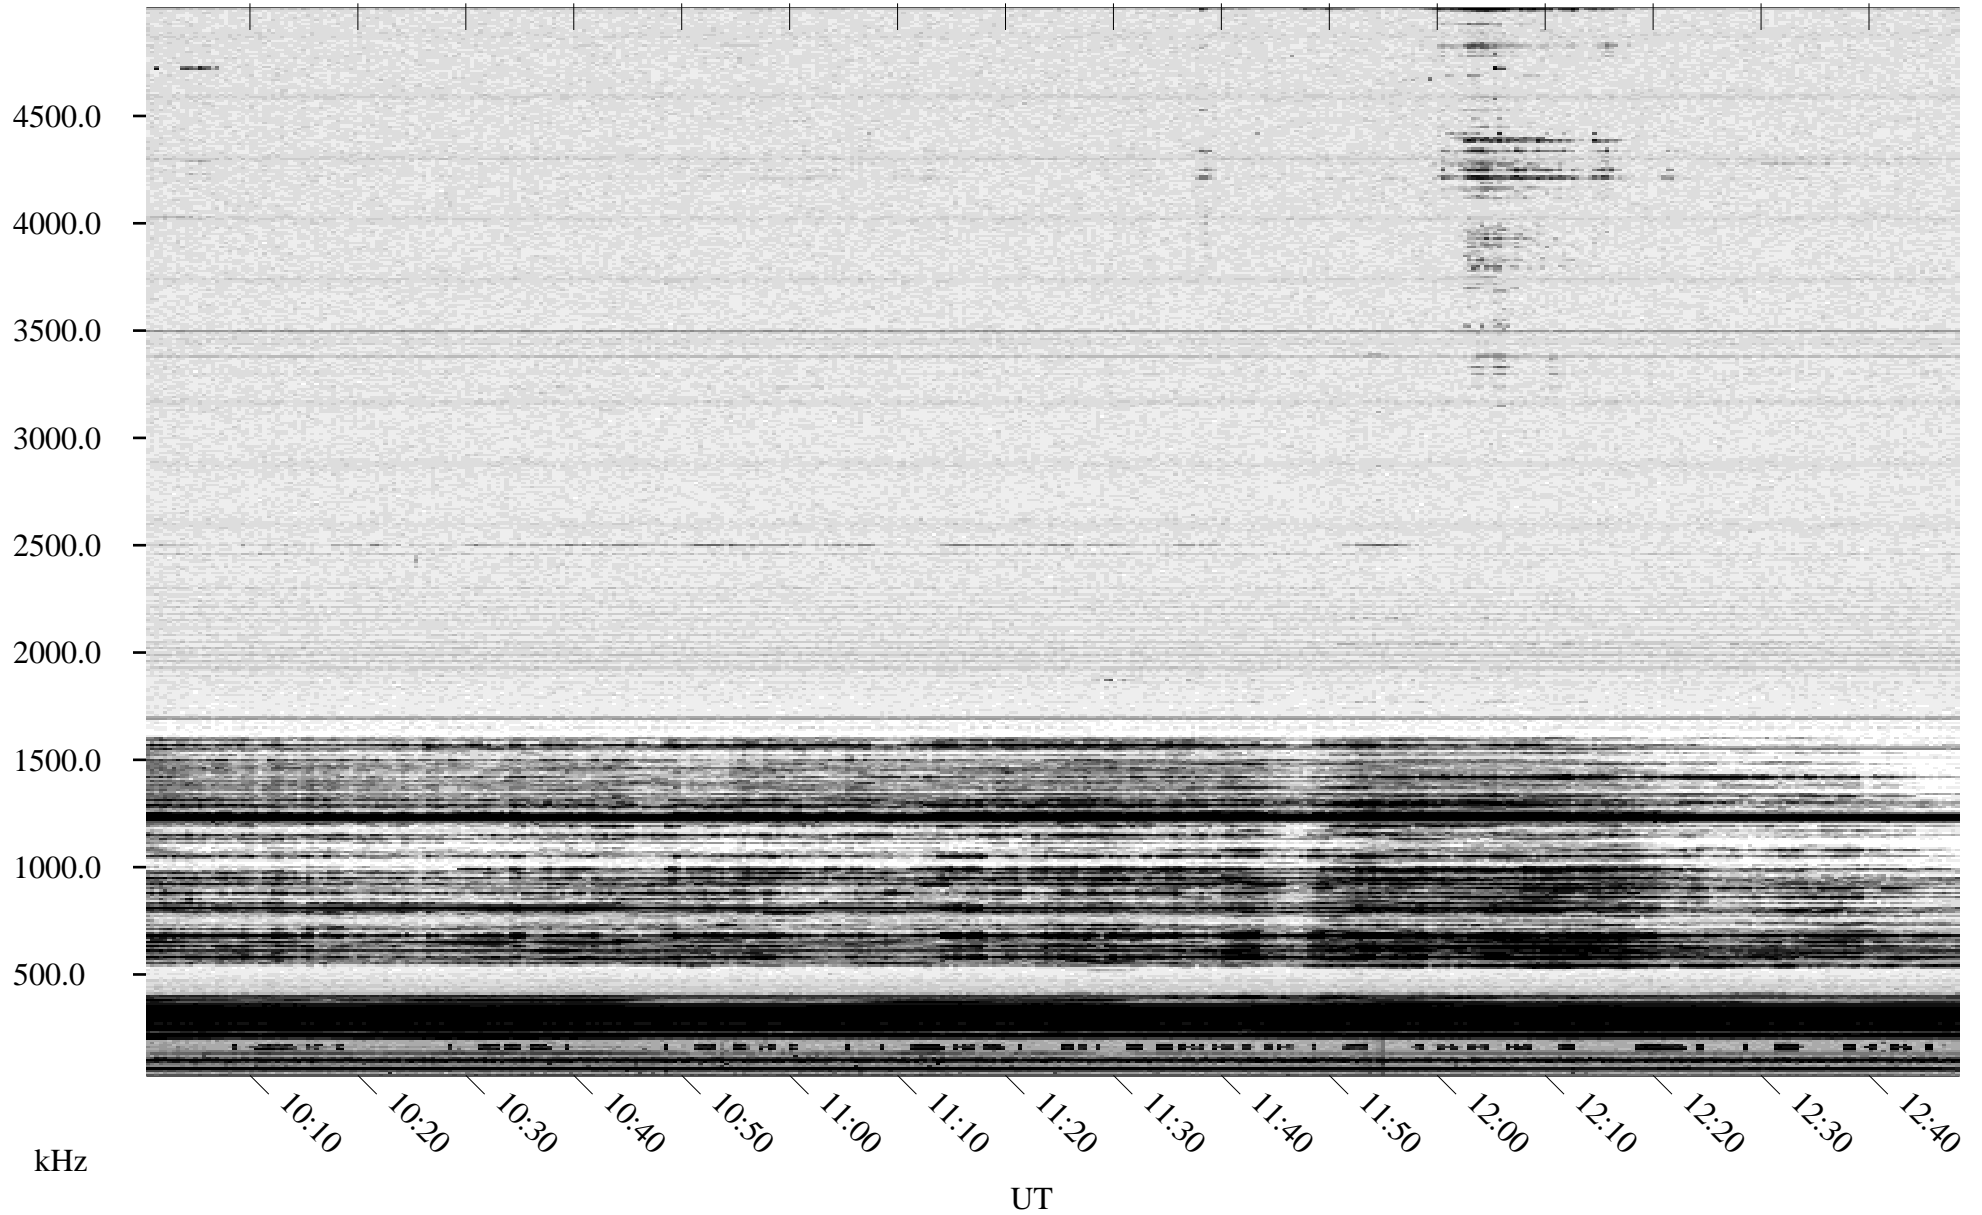

03/01/1995 Churchill, Manitoba

Linear Scale Black = 161 White = 15

ch95060l.r00m max_12

Page 1

03/01/1995 Churchill, Manitoba

Linear Scale Black = 161 White = 15

ch95060l.r00m max_12

Page 2

03/02/1995 Churchill, Manitoba

Linear Scale Black = 161 White = 15

ch95060l.r00m max_12

Page 3

03/02/1995 Churchill, Manitoba

Linear Scale Black = 161 White = 15

ch95060l.r00m max_12

03/02/1995 Churchill, Manitoba

Linear Scale Black = 161 White = 15

ch95060l.r00m max_12

Page 5

03/02/1995 Churchill, Manitoba

Linear Scale Black = 161 White = 15

ch95060l.r00m max_12

Page 6

03/02/1995 Churchill, Manitoba

Linear Scale Black = 161 White = 15

ch95060l.r00m max_12

Page 7

03/02/1995 Churchill, Manitoba

Linear Scale Black = 161 White = 15

ch95060l.r00m max_12

Page 8