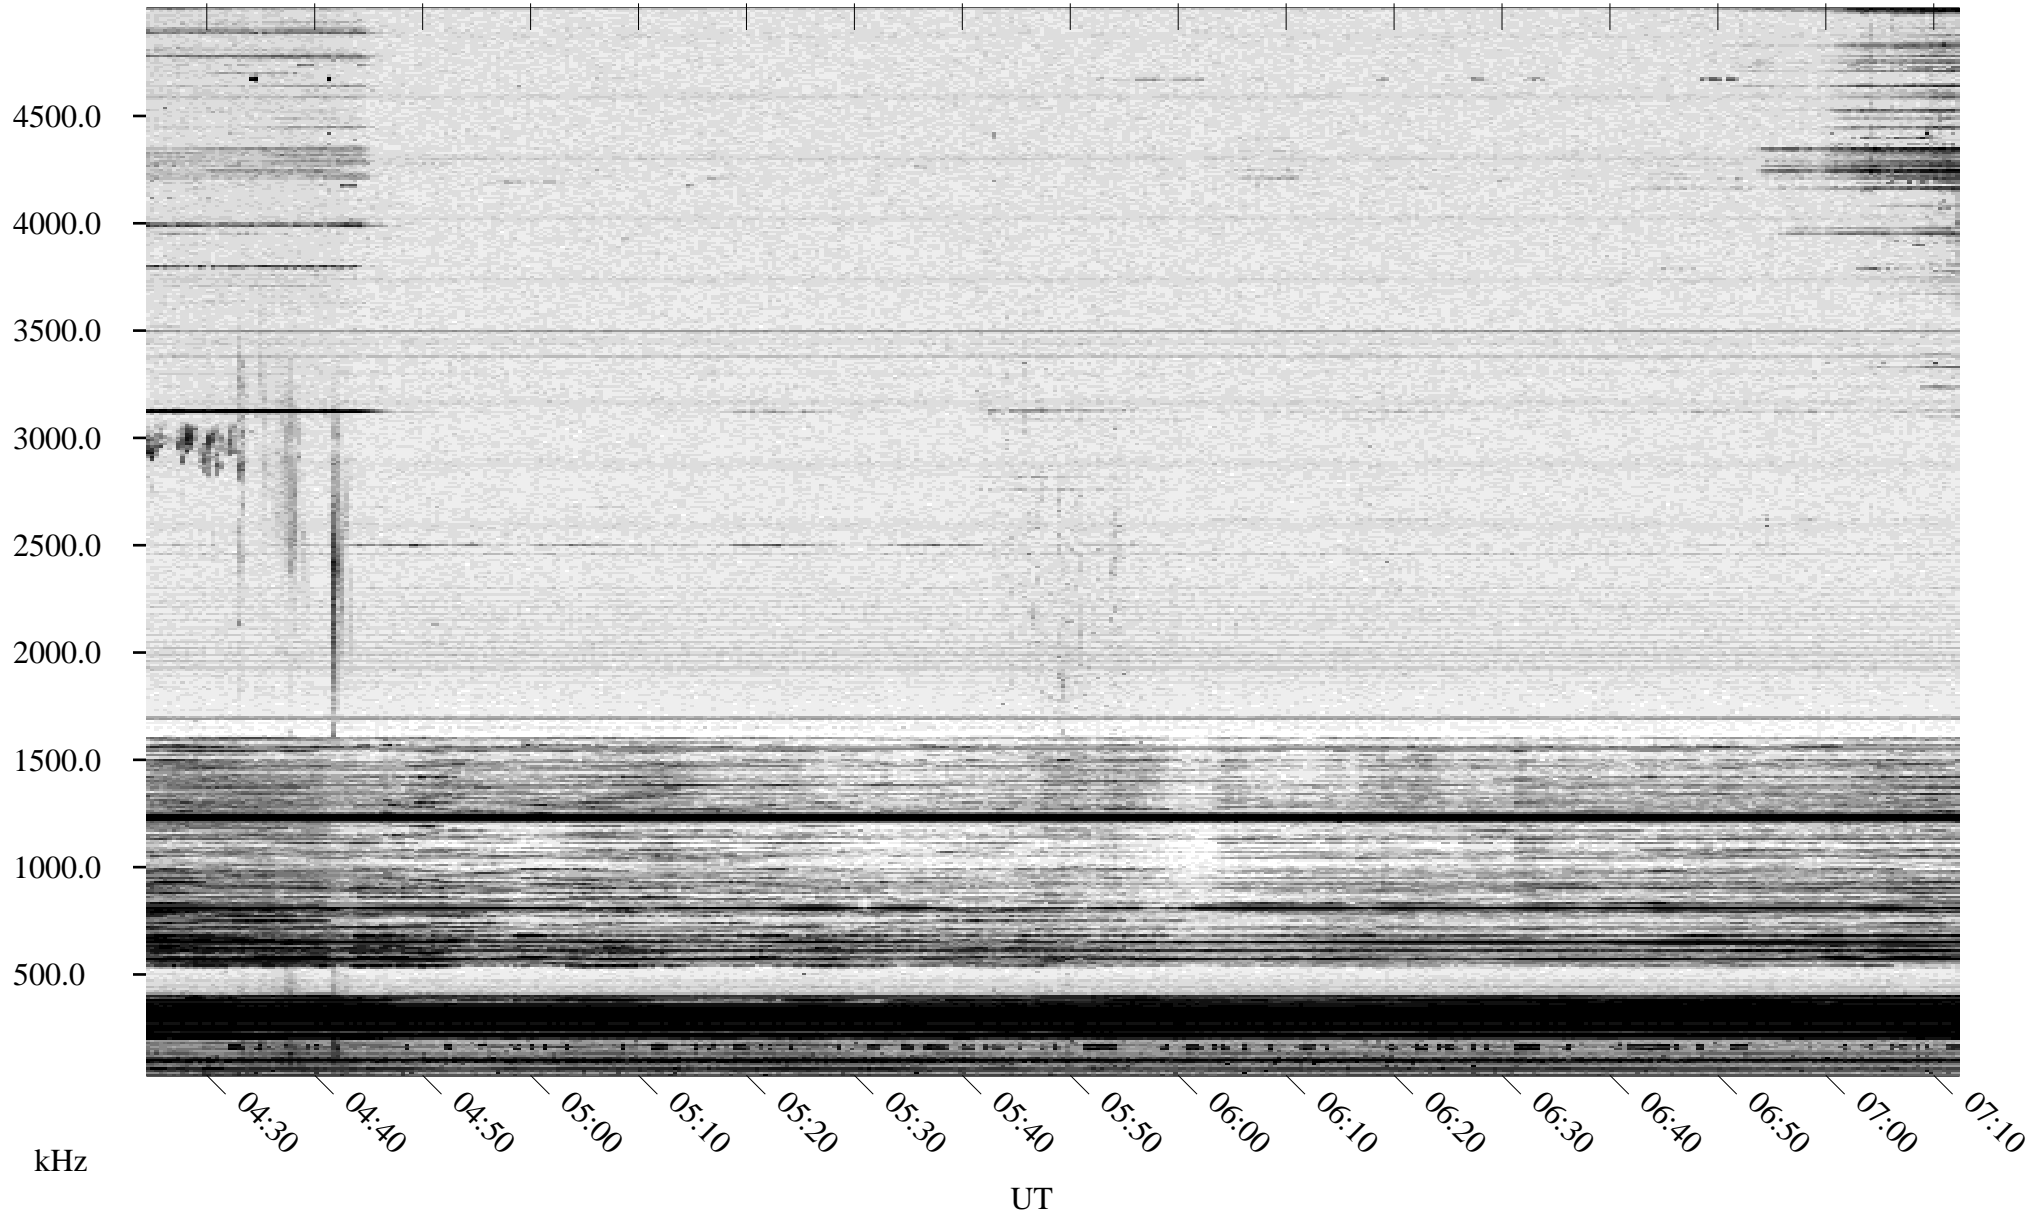

03/01/1995 Churchill, Manitoba

Linear Scale Black = 161 White = 15

ch95060l.r00m max_12

Page 1

03/01/1995 Churchill, Manitoba

Linear Scale Black = 161 White = 15

ch95060l.r00m max_12

Page 2

03/02/1995 Churchill, Manitoba

Linear Scale Black = 161 White = 15

ch95060l.r00m max_12

Page 3

03/02/1995 Churchill, Manitoba

Linear Scale Black = 161 White = 15

ch95060l.r00m max_12

03/02/1995 Churchill, Manitoba

Linear Scale Black = 161 White = 15

ch95060l.r00m max_12

Page 5

03/02/1995 Churchill, Manitoba

Linear Scale Black = 161 White = 15

ch95060l.r00m max_12

Page 6

03/02/1995 Churchill, Manitoba

Linear Scale Black = 161 White = 15

ch95060l.r00m max_12

Page 7

03/02/1995 Churchill, Manitoba

Linear Scale Black = 161 White = 15

ch95060l.r00m max_12

Page 8