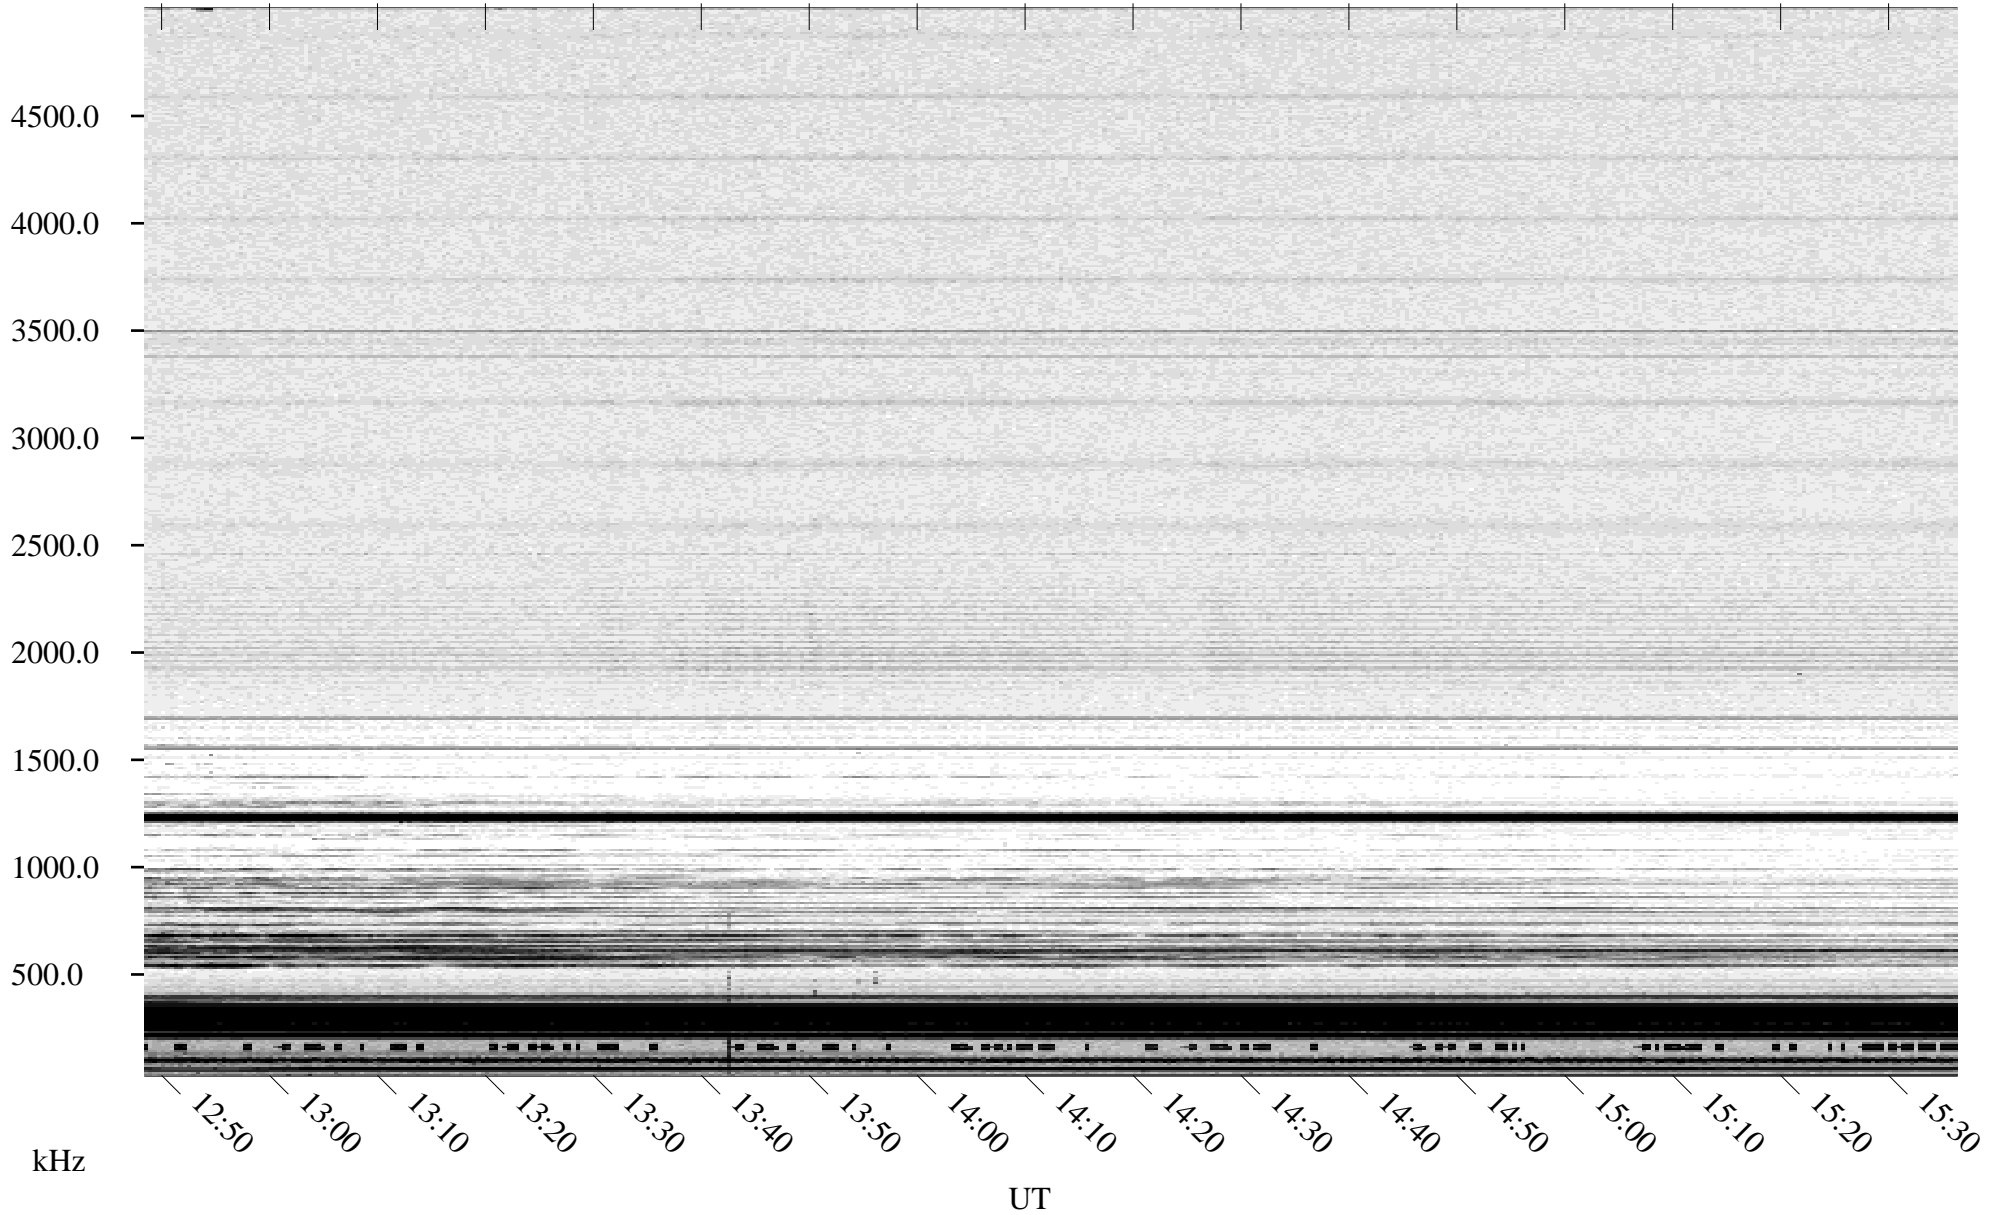

03/02/1995 Churchill, Manitoba

Linear Scale Black = 161 White = 15

ch95060l.r00m max_12

Page 3

03/02/1995 Churchill, Manitoba

Linear Scale Black = 161 White = 15

ch95060l.r00m max_12

03/02/1995 Churchill, Manitoba

Linear Scale Black = 161 White = 15

ch95060l.r00m max_12

Page 5

03/02/1995 Churchill, Manitoba

Linear Scale Black = 161 White = 15

ch95060l.r00m max_12

Page 6

03/02/1995 Churchill, Manitoba

Linear Scale Black = 161 White = 15

ch95060l.r00m max_12

Page 7

03/02/1995 Churchill, Manitoba

Linear Scale Black = 161 White = 15

ch95060l.r00m max_12

Page 8