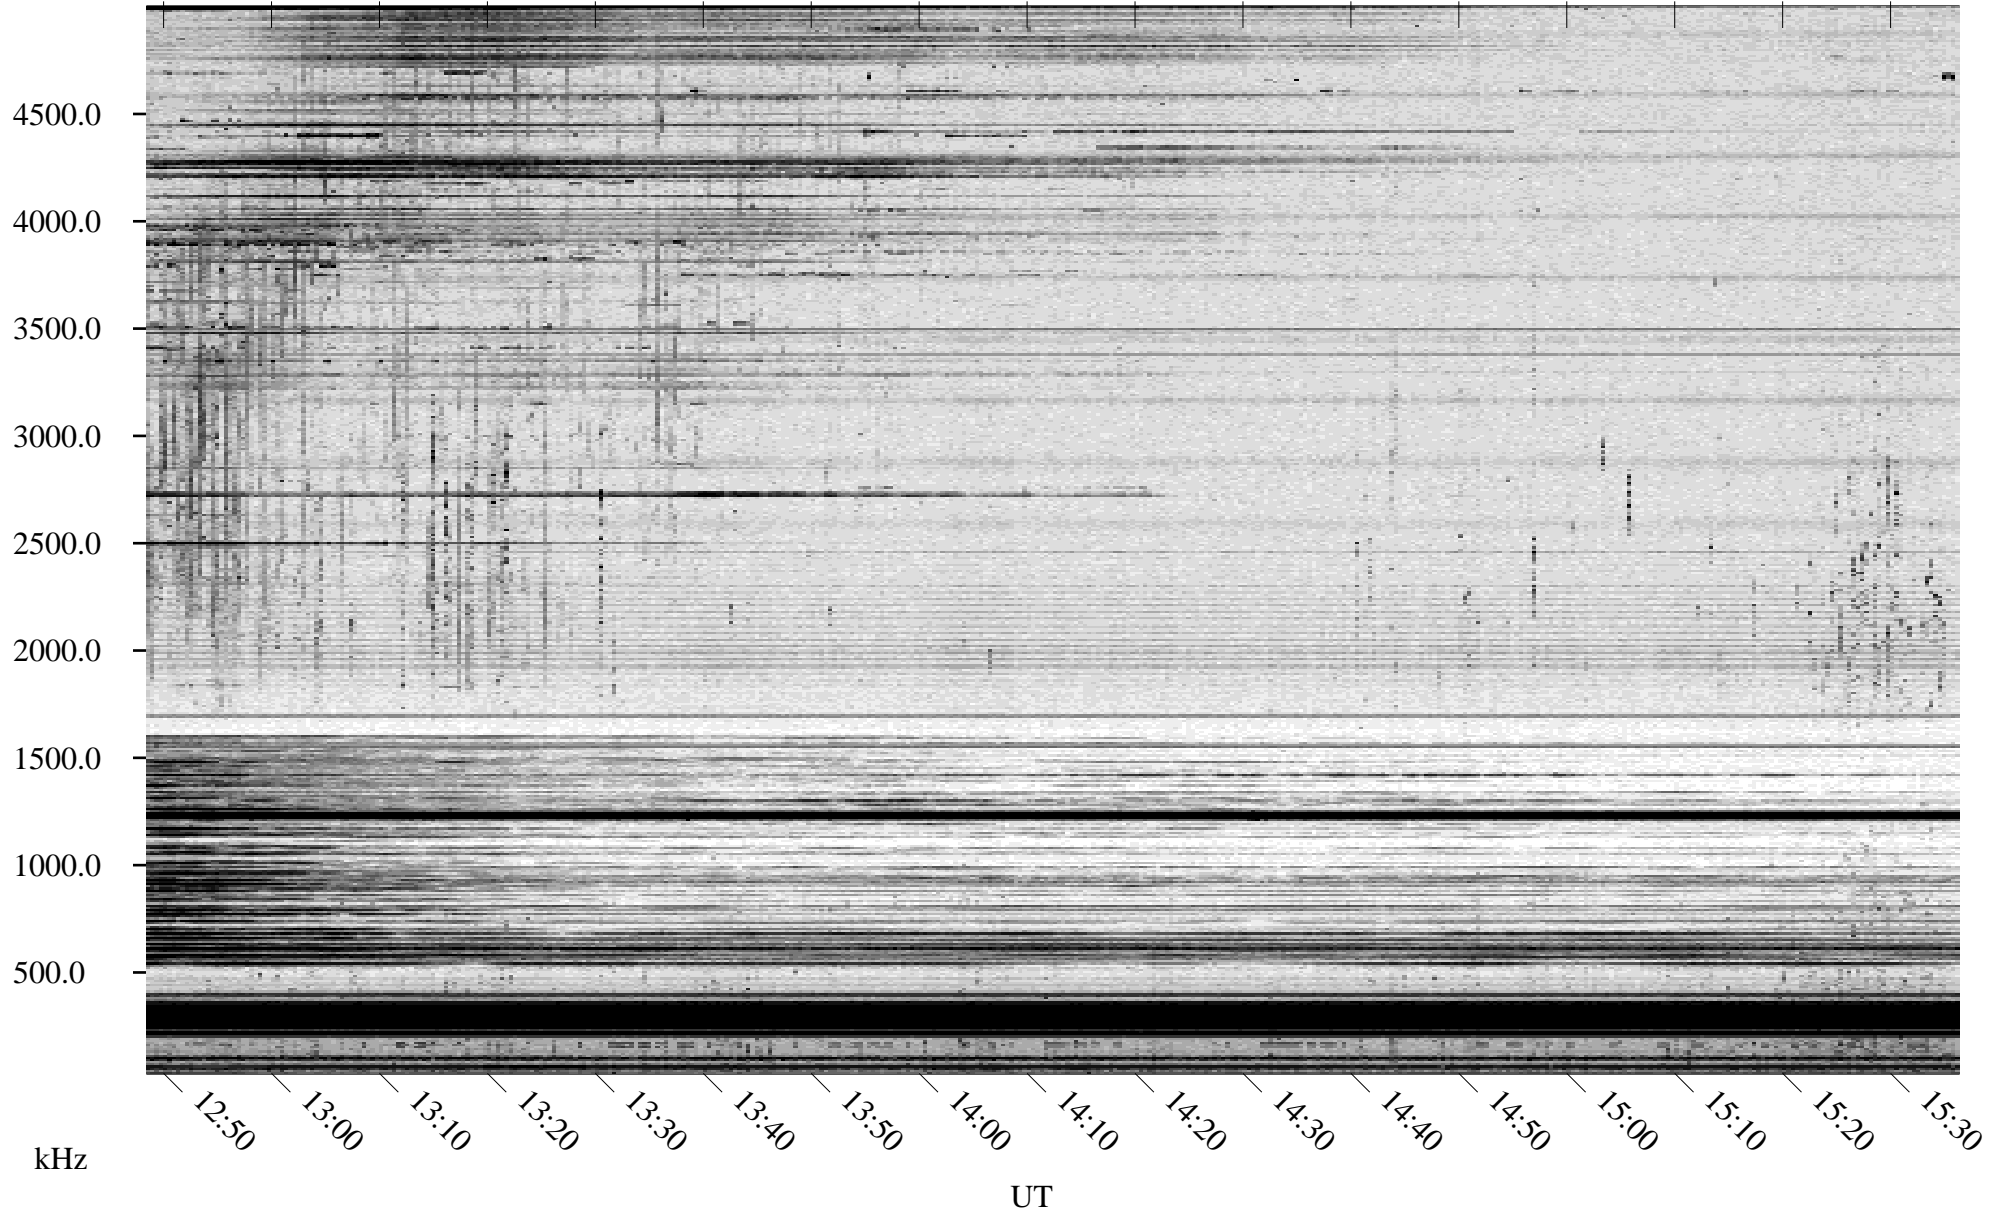

03/02/1995 Churchill, Manitoba

Linear Scale Black = 161 White = 15

ch950611.r00m max_12

Page 1

03/02/1995 Churchill, Manitoba

Linear Scale Black = 161 White = 15

ch950611.r00m max_12

Page 2

03/03/1995 Churchill, Manitoba

Linear Scale Black = 161 White = 15

ch950611.r00m max_12

Page 3

03/03/1995 Churchill, Manitoba

Linear Scale Black = 161 White = 15

ch950611.r00m max_12

Page 4

03/03/1995 Churchill, Manitoba

Linear Scale Black = 161 White = 15

ch950611.r00m max_12

Page 5

03/03/1995 Churchill, Manitoba

Linear Scale Black = 161 White = 15

ch950611.r00m max_12

Page 6

03/03/1995 Churchill, Manitoba

Linear Scale Black = 161 White = 15

ch950611.r00m max_12

Page 7

03/03/1995 Churchill, Manitoba

Linear Scale Black = 161 White = 15

ch950611.r00m max_12

Page 8