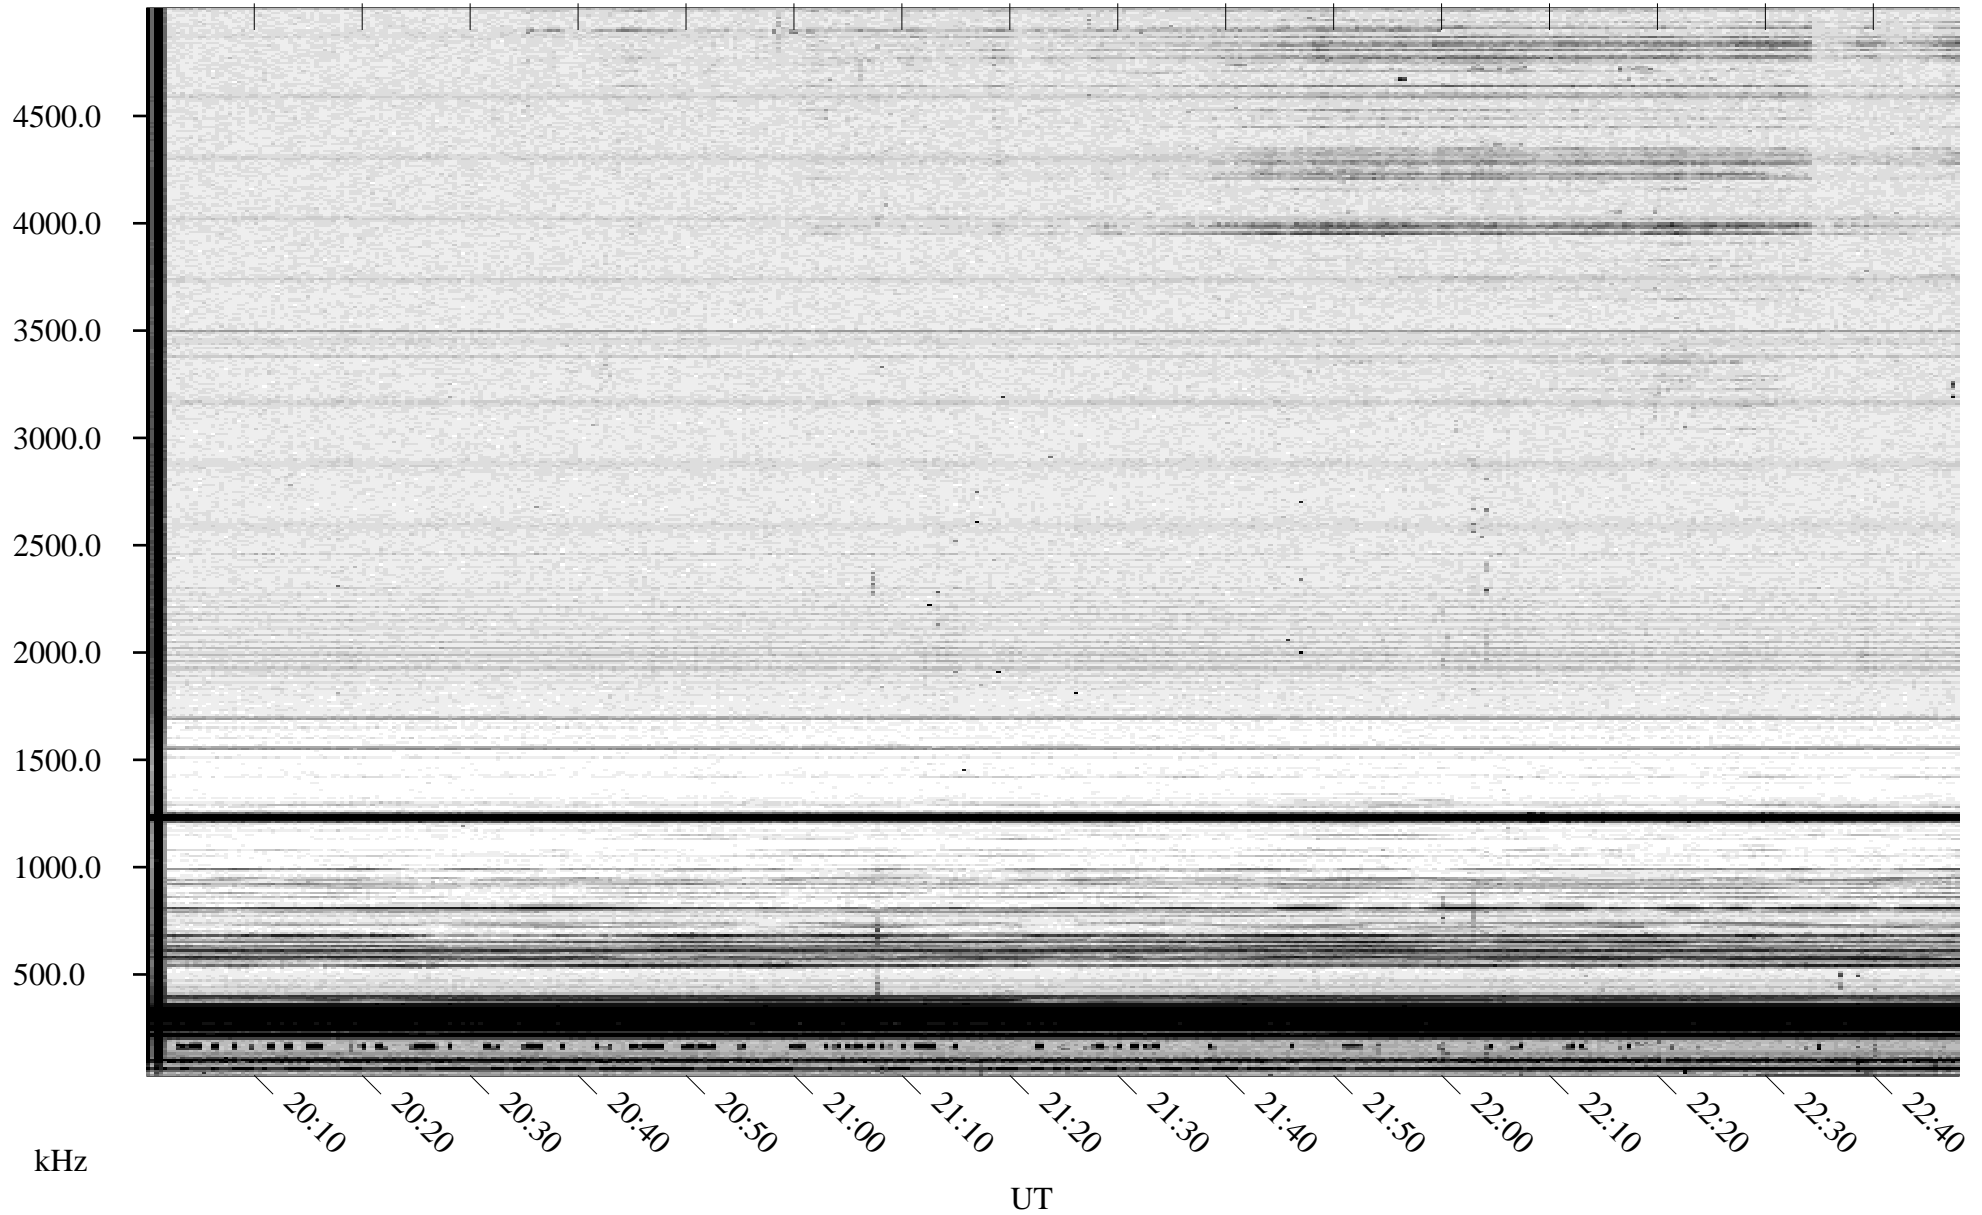

03/02/1995 Churchill, Manitoba

Linear Scale Black = 161 White = 15

ch950611.r00m max_12

Page 1

03/02/1995 Churchill, Manitoba

Linear Scale Black = 161 White = 15

ch950611.r00m max_12

Page 2

03/03/1995 Churchill, Manitoba

Linear Scale Black = 161 White = 15

ch950611.r00m max_12

Page 3

03/03/1995 Churchill, Manitoba

Linear Scale Black = 161 White = 15

ch950611.r00m max_12

Page 4

03/03/1995 Churchill, Manitoba

Linear Scale Black = 161 White = 15

ch950611.r00m max_12

Page 5

03/03/1995 Churchill, Manitoba

Linear Scale Black = 161 White = 15

ch950611.r00m max_12

Page 6

03/03/1995 Churchill, Manitoba

Linear Scale Black = 161 White = 15

ch950611.r00m max_12

Page 7

03/03/1995 Churchill, Manitoba

Linear Scale Black = 161 White = 15

ch950611.r00m max_12

Page 8