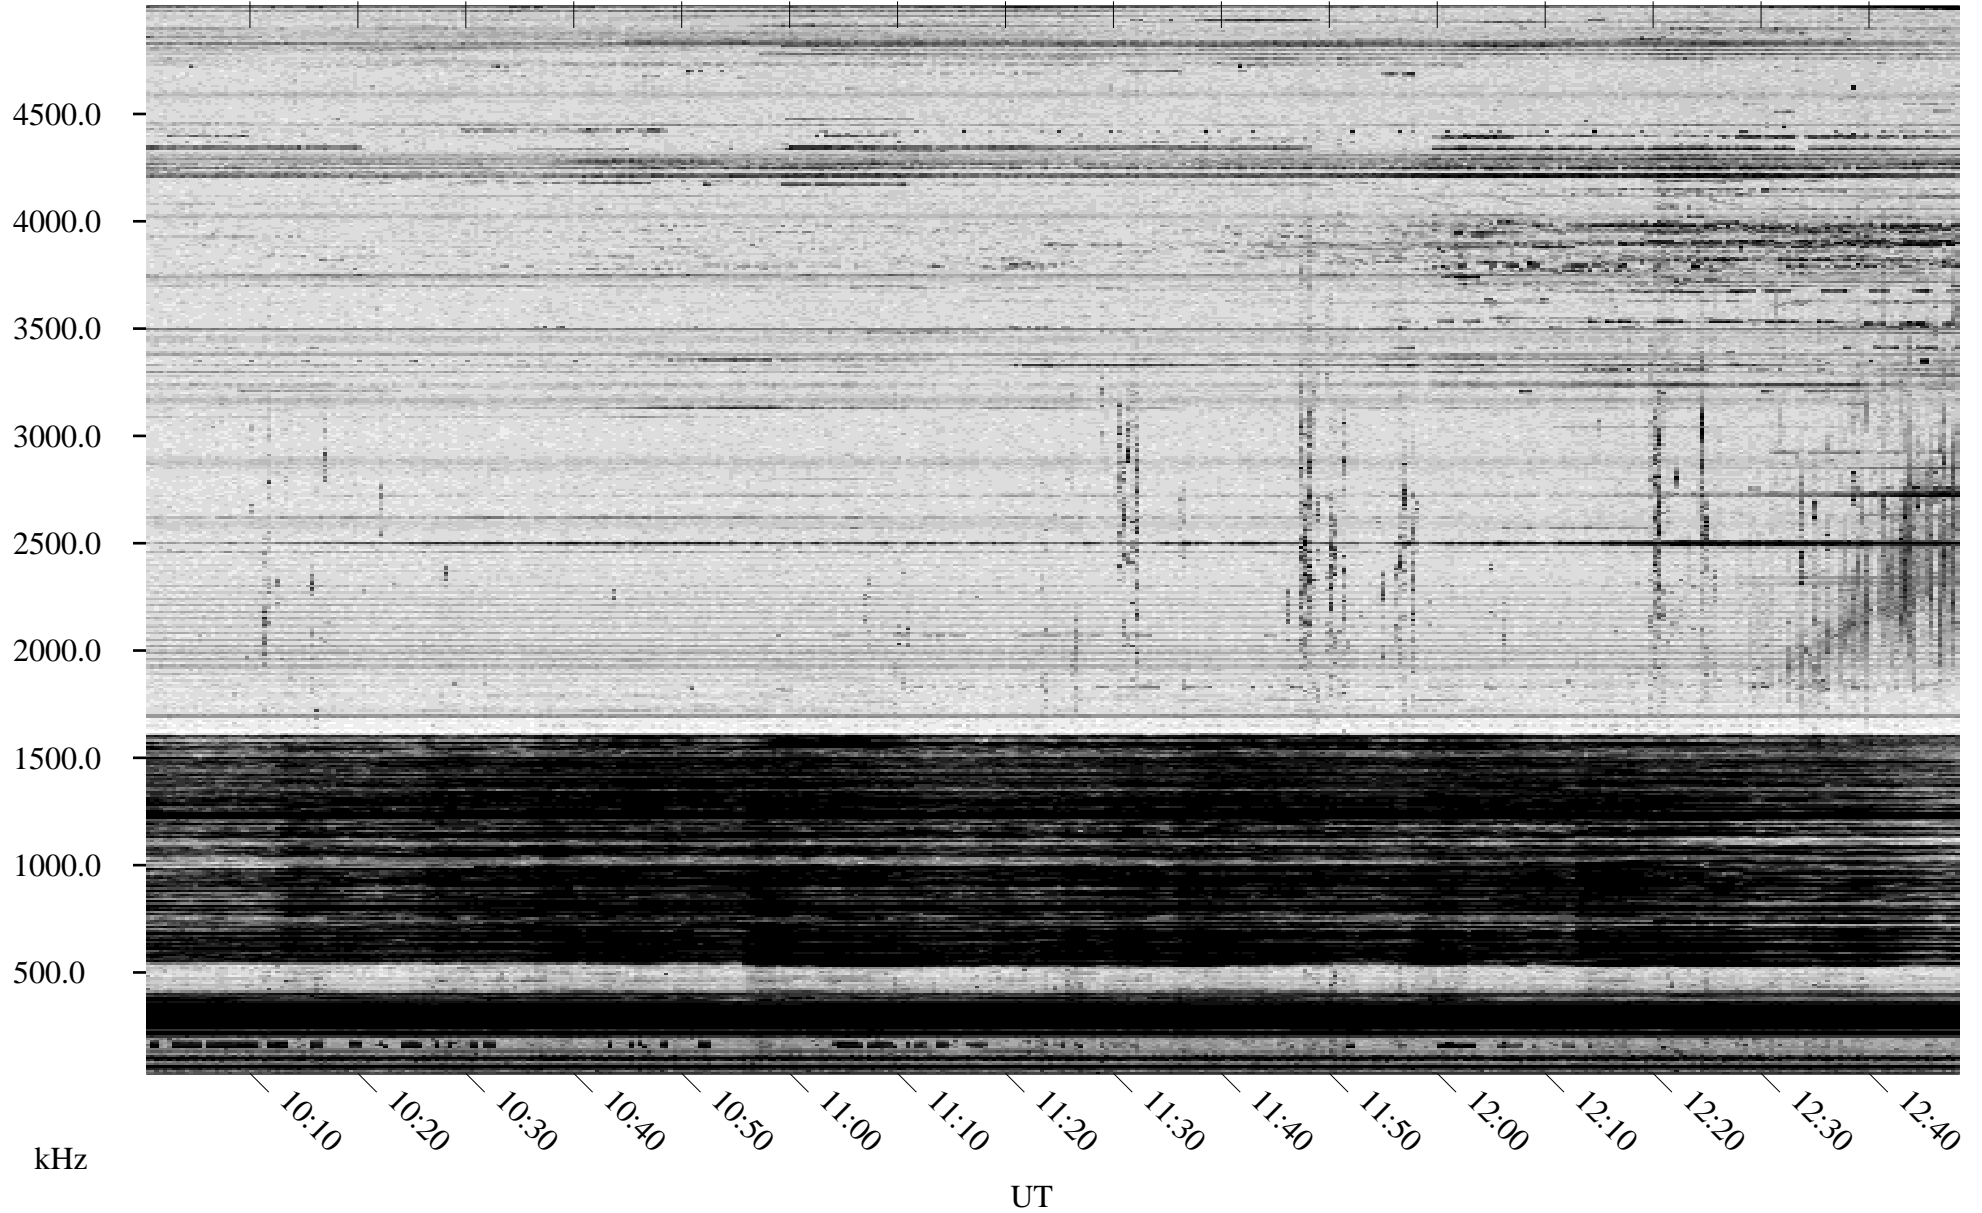

03/02/1995 Churchill, Manitoba

Linear Scale Black = 161 White = 15

ch950611.r00m max_12

Page 1

03/02/1995 Churchill, Manitoba

Linear Scale Black = 161 White = 15

ch950611.r00m max_12

Page 2

03/03/1995 Churchill, Manitoba

Linear Scale Black = 161 White = 15

ch950611.r00m max_12

Page 3

03/03/1995 Churchill, Manitoba

Linear Scale Black = 161 White = 15

ch950611.r00m max_12

Page 4

03/03/1995 Churchill, Manitoba

Linear Scale Black = 161 White = 15

ch950611.r00m max_12

Page 5

03/03/1995 Churchill, Manitoba

Linear Scale Black = 161 White = 15

ch950611.r00m max_12

Page 6

03/03/1995 Churchill, Manitoba

Linear Scale Black = 161 White = 15

ch950611.r00m max_12

Page 7

03/03/1995 Churchill, Manitoba

Linear Scale Black = 161 White = 15

ch950611.r00m max_12

Page 8