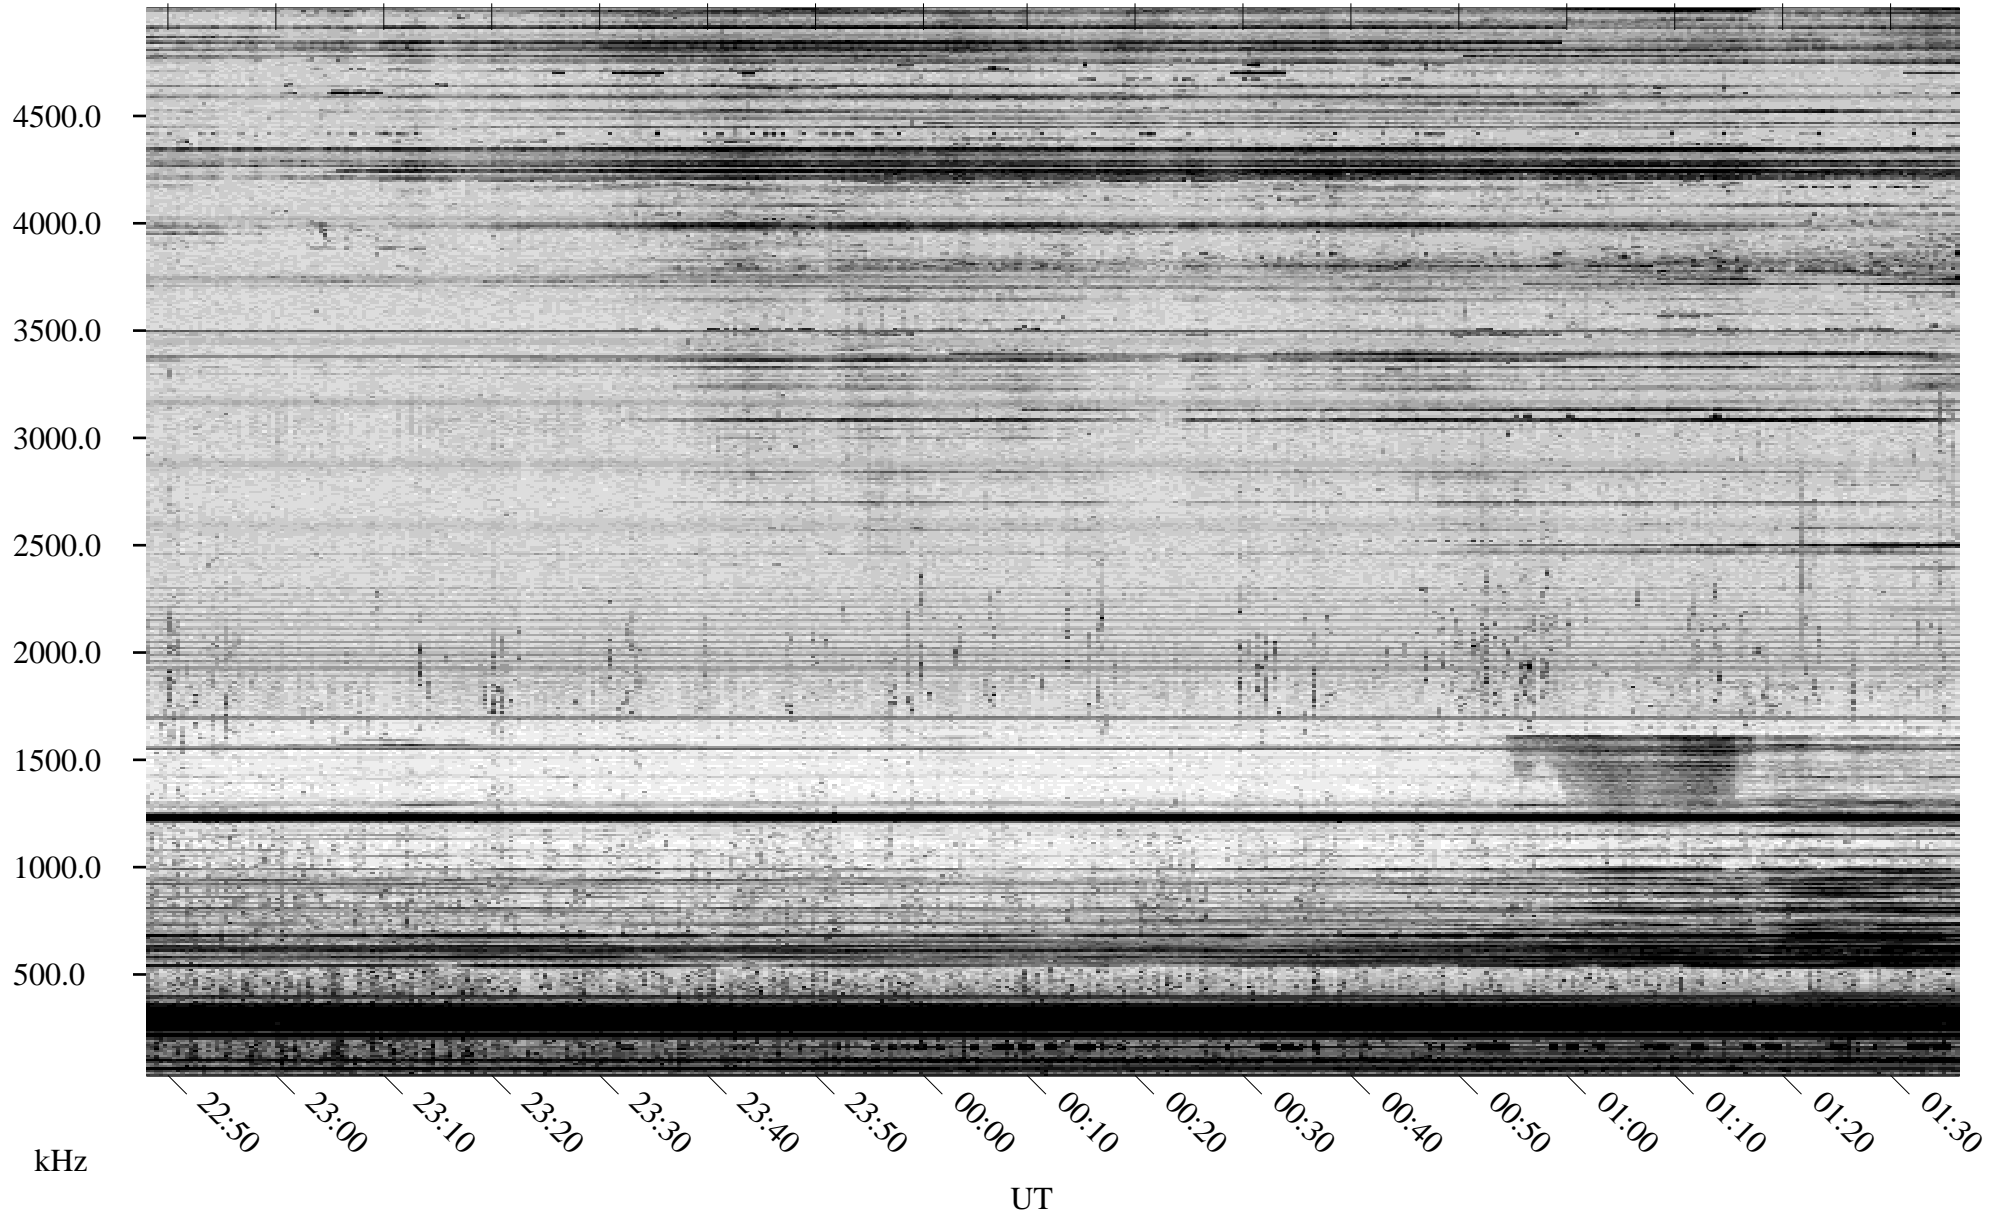

03/03/1995 Churchill, Manitoba

Linear Scale Black = 161 White = 15

ch95062l.r00m max_12

Page 1

03/03/1995 Churchill, Manitoba

Linear Scale Black = 161 White = 15

ch95062l.r00m max_12

Page 2

03/04/1995 Churchill, Manitoba

Linear Scale Black = 161 White = 15

ch95062l.r00m max_12

Page 3

03/04/1995 Churchill, Manitoba

Linear Scale Black = 161 White = 15

ch95062l.r00m max_12

Page 4

03/04/1995 Churchill, Manitoba

Linear Scale Black = 161 White = 15

ch95062l.r00m max_12

Page 5

03/04/1995 Churchill, Manitoba

Linear Scale Black = 161 White = 15

ch95062l.r00m max_12

Page 6

03/04/1995 Churchill, Manitoba

Linear Scale Black = 161 White = 15

ch95062l.r00m max_12

Page 7

03/04/1995 Churchill, Manitoba

Linear Scale Black = 161 White = 15

ch95062l.r00m max_12