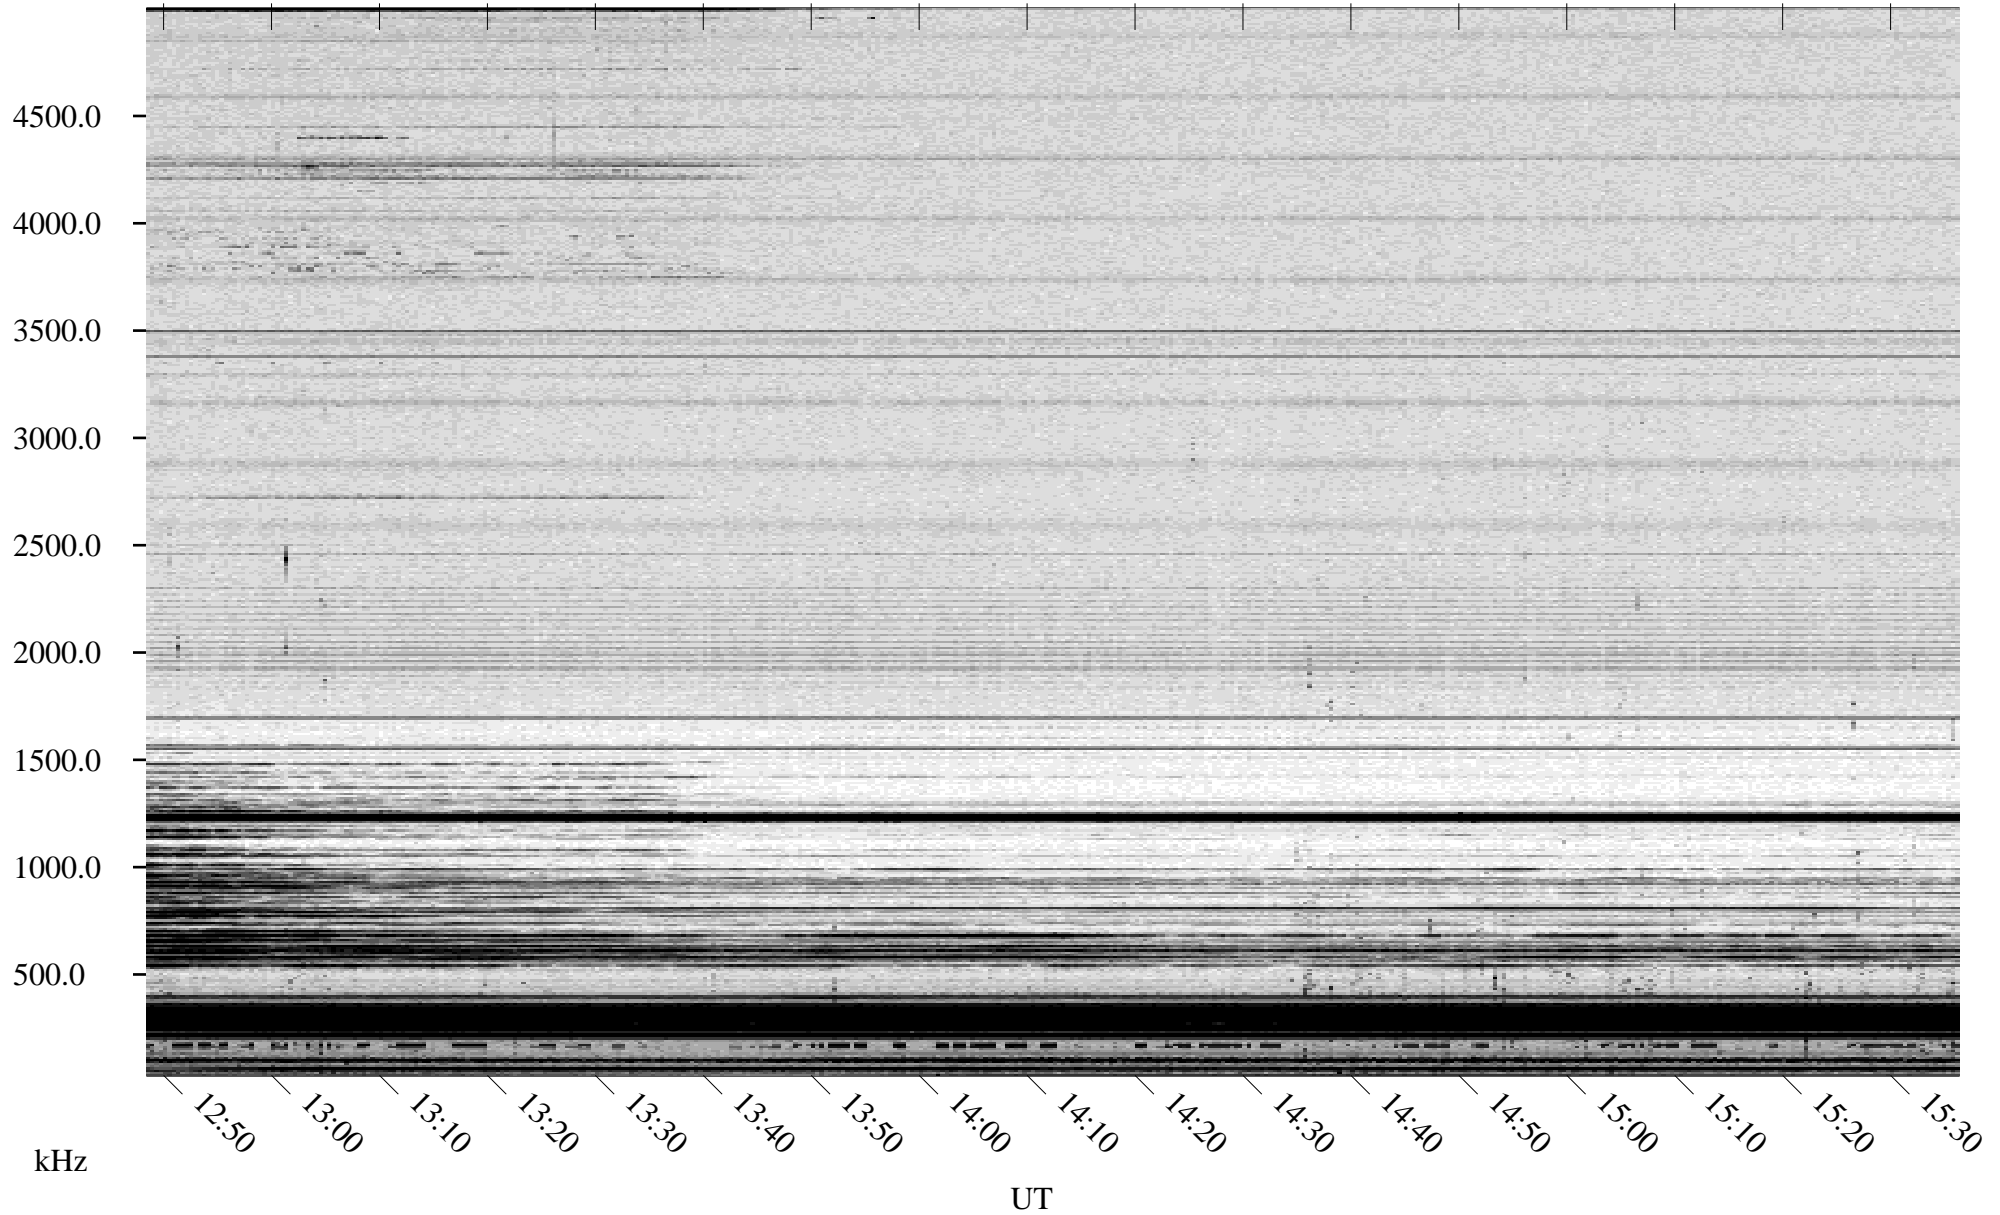

03/03/1995 Churchill, Manitoba

Linear Scale Black = 161 White = 15

ch95062l.r00m max_12

Page 1

03/03/1995 Churchill, Manitoba

Linear Scale Black = 161 White = 15

ch95062l.r00m max_12

Page 2

03/04/1995 Churchill, Manitoba

Linear Scale Black = 161 White = 15

ch95062l.r00m max_12

Page 3

03/04/1995 Churchill, Manitoba

Linear Scale Black = 161 White = 15

ch95062l.r00m max_12

Page 4

03/04/1995 Churchill, Manitoba

Linear Scale Black = 161 White = 15

ch95062l.r00m max_12

Page 5

03/04/1995 Churchill, Manitoba

Linear Scale Black = 161 White = 15

ch95062l.r00m max_12

Page 6

03/04/1995 Churchill, Manitoba

Linear Scale Black = 161 White = 15

ch95062l.r00m max_12

Page 7

03/04/1995 Churchill, Manitoba

Linear Scale Black = 161 White = 15

ch95062l.r00m max_12