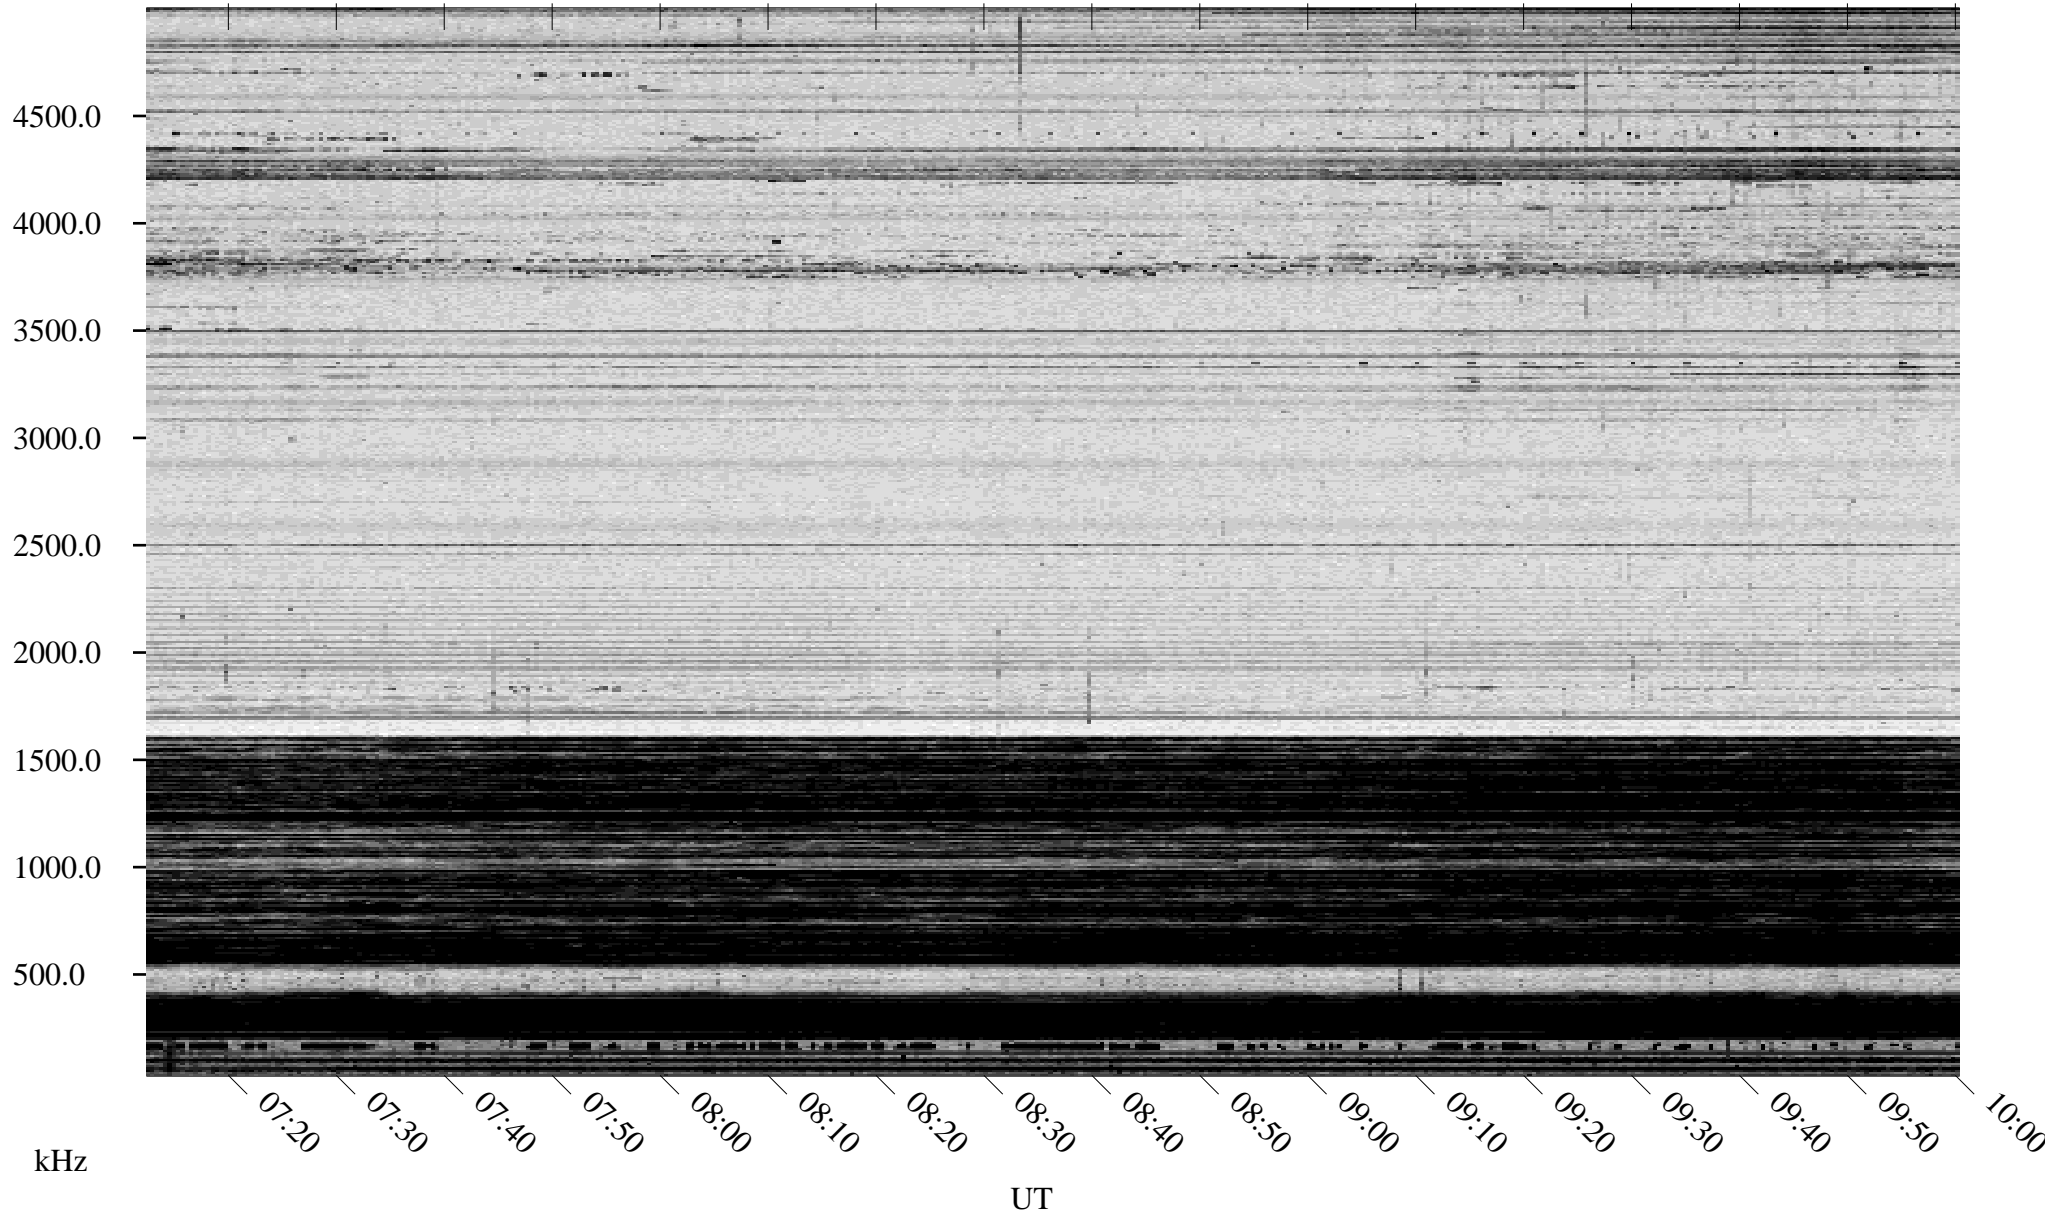

03/03/1995 Churchill, Manitoba

Linear Scale Black = 161 White = 15

ch95062l.r00m max_12

Page 1

03/03/1995 Churchill, Manitoba

Linear Scale Black = 161 White = 15

ch95062l.r00m max_12

Page 2

03/04/1995 Churchill, Manitoba

Linear Scale Black = 161 White = 15

ch95062l.r00m max_12

Page 3

03/04/1995 Churchill, Manitoba

Linear Scale Black = 161 White = 15

ch95062l.r00m max_12

Page 4

03/04/1995 Churchill, Manitoba

Linear Scale Black = 161 White = 15

ch95062l.r00m max_12

Page 5

03/04/1995 Churchill, Manitoba

Linear Scale Black = 161 White = 15

ch95062l.r00m max_12

Page 6

03/04/1995 Churchill, Manitoba

Linear Scale Black = 161 White = 15

ch95062l.r00m max_12

Page 7

03/04/1995 Churchill, Manitoba

Linear Scale Black = 161 White = 15

ch95062l.r00m max_12