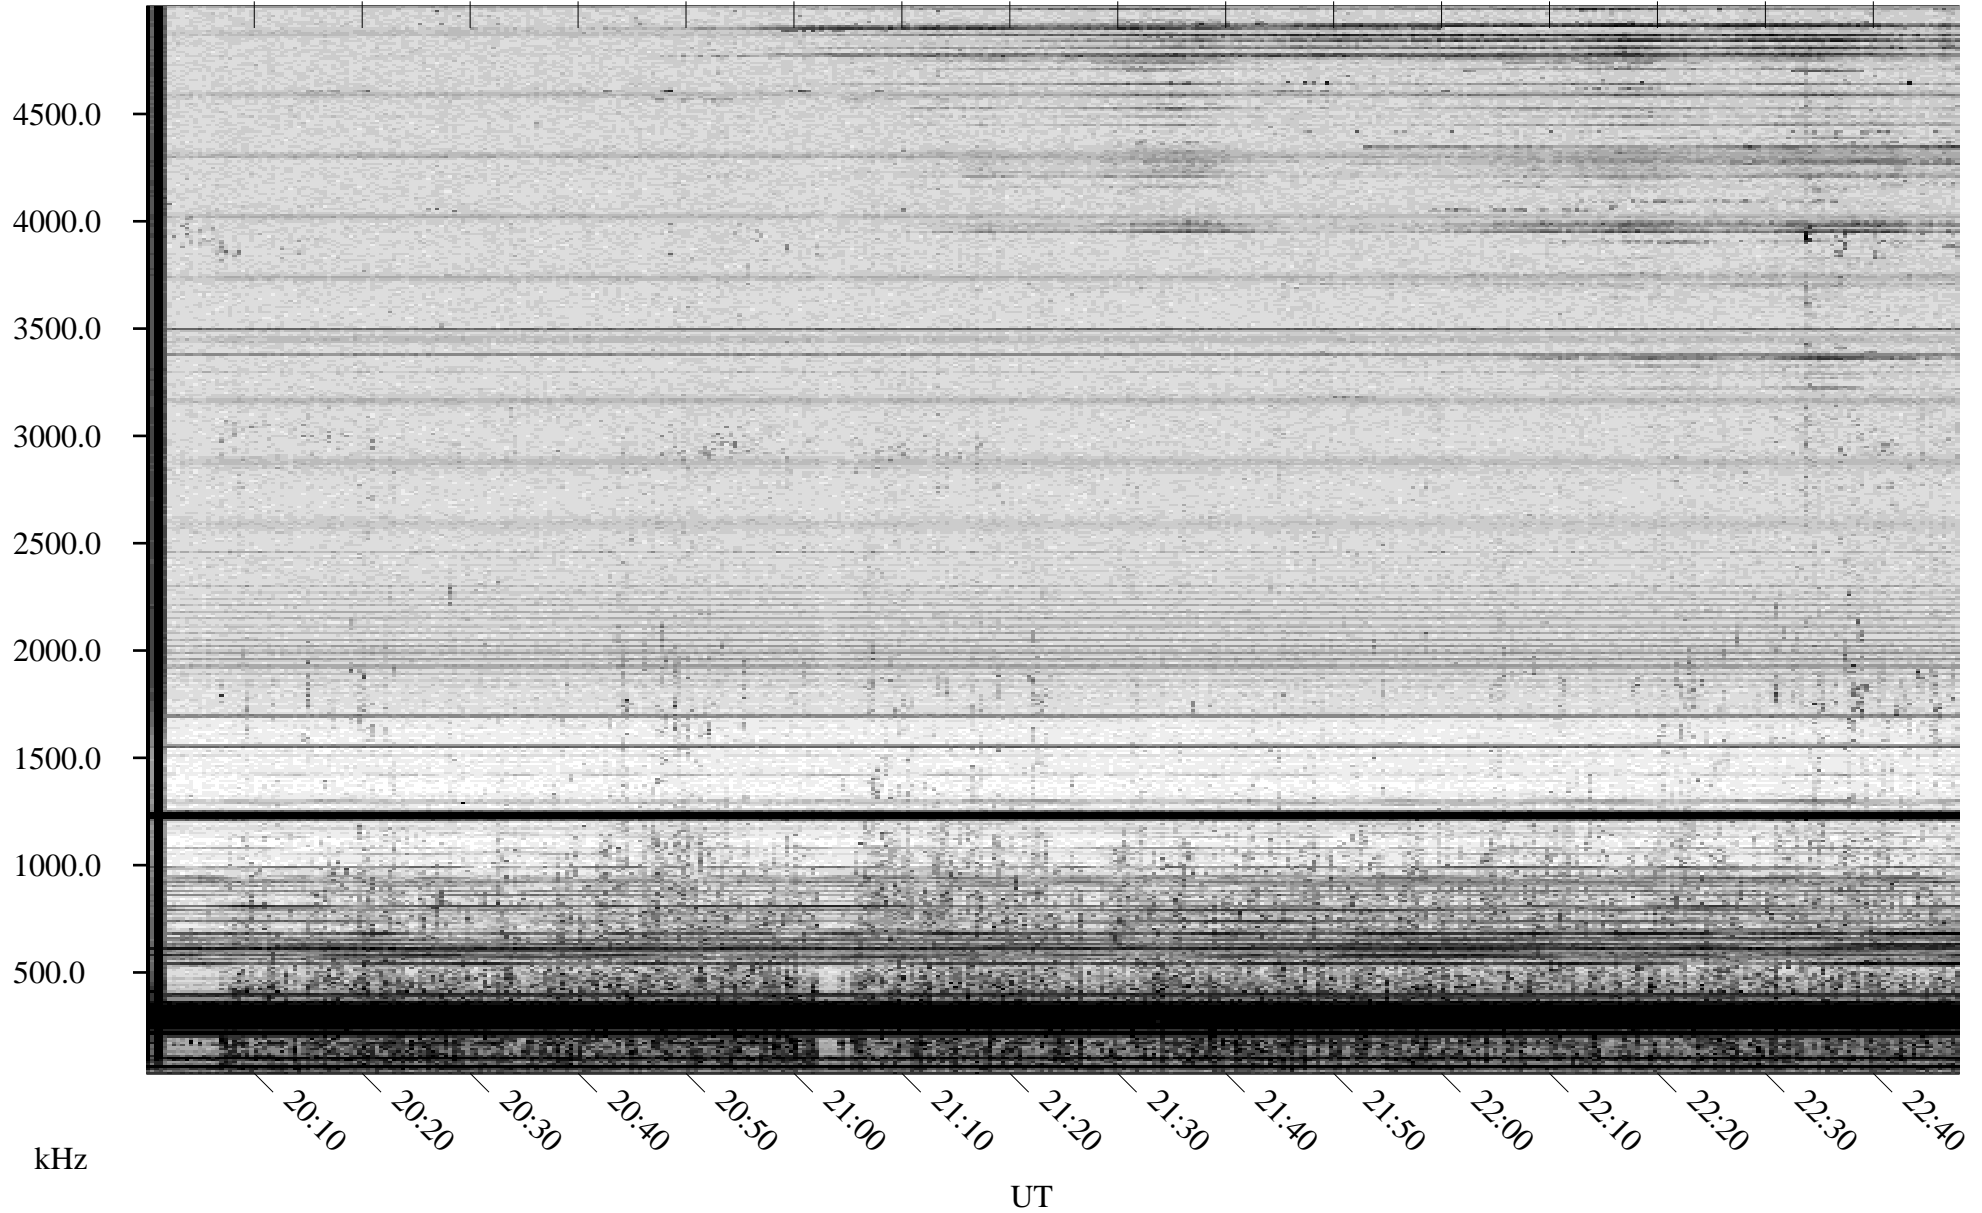

03/03/1995 Churchill, Manitoba

Linear Scale Black = 161 White = 15

ch95062l.r00m max_12

Page 1

03/03/1995 Churchill, Manitoba

Linear Scale Black = 161 White = 15

ch95062l.r00m max_12

Page 2

03/04/1995 Churchill, Manitoba

Linear Scale Black = 161 White = 15

ch95062l.r00m max_12

Page 3

03/04/1995 Churchill, Manitoba

Linear Scale Black = 161 White = 15

ch95062l.r00m max_12

Page 4

03/04/1995 Churchill, Manitoba

Linear Scale Black = 161 White = 15

ch95062l.r00m max_12

Page 5

03/04/1995 Churchill, Manitoba

Linear Scale Black = 161 White = 15

ch95062l.r00m max_12

Page 6

03/04/1995 Churchill, Manitoba

Linear Scale Black = 161 White = 15

ch95062l.r00m max_12

Page 7

03/04/1995 Churchill, Manitoba

Linear Scale Black = 161 White = 15

ch95062l.r00m max_12