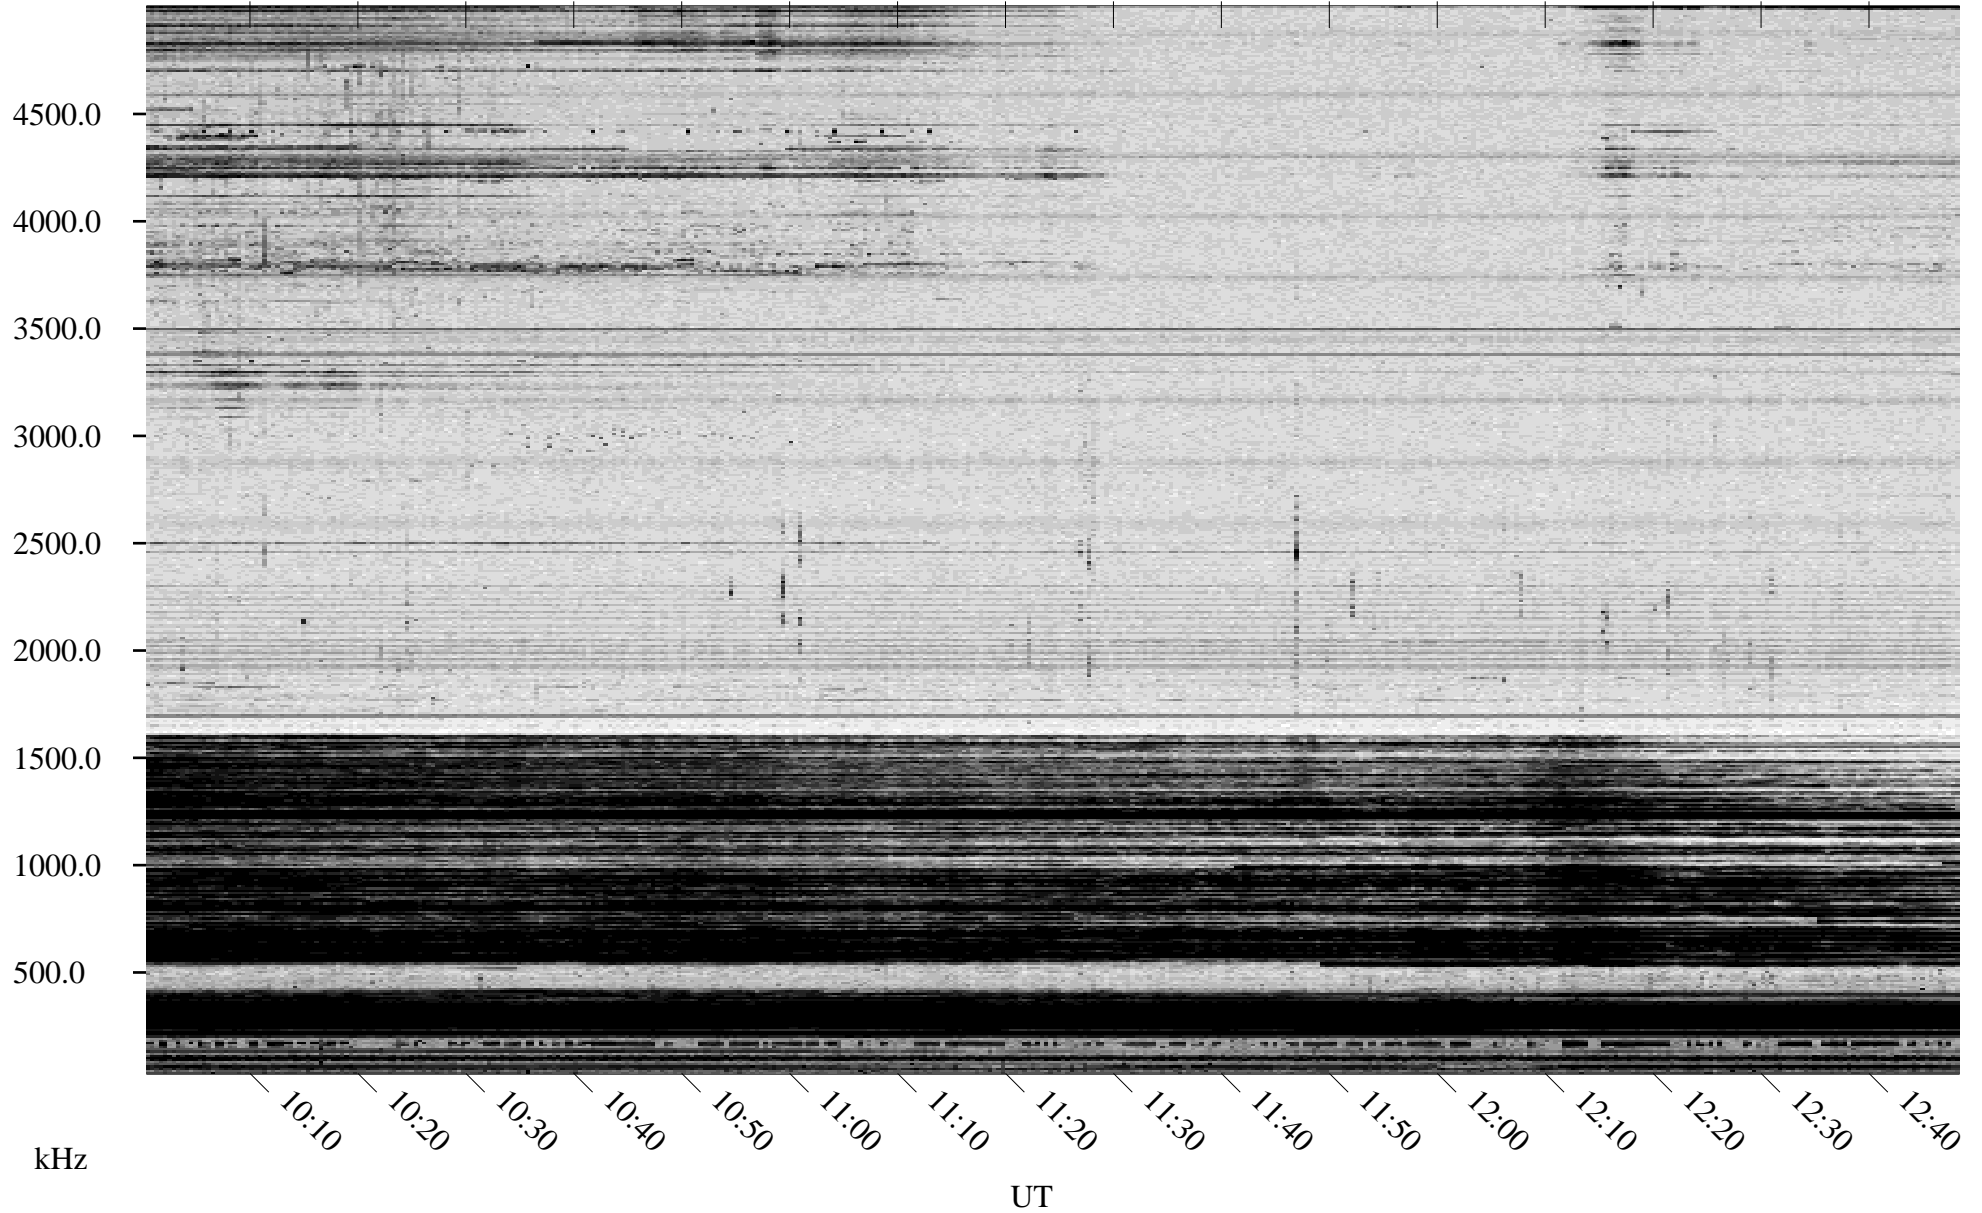

03/03/1995 Churchill, Manitoba

Linear Scale Black = 161 White = 15

ch95062l.r00m max_12

Page 1

03/03/1995 Churchill, Manitoba

Linear Scale Black = 161 White = 15

ch95062l.r00m max_12

Page 2

03/04/1995 Churchill, Manitoba

Linear Scale Black = 161 White = 15

ch95062l.r00m max_12

Page 3

03/04/1995 Churchill, Manitoba

Linear Scale Black = 161 White = 15

ch95062l.r00m max_12

Page 4

03/04/1995 Churchill, Manitoba

Linear Scale Black = 161 White = 15

ch95062l.r00m max_12

Page 5

03/04/1995 Churchill, Manitoba

Linear Scale Black = 161 White = 15

ch95062l.r00m max_12

Page 6

03/04/1995 Churchill, Manitoba

Linear Scale Black = 161 White = 15

ch95062l.r00m max_12

Page 7

03/04/1995 Churchill, Manitoba

Linear Scale Black = 161 White = 15

ch95062l.r00m max_12