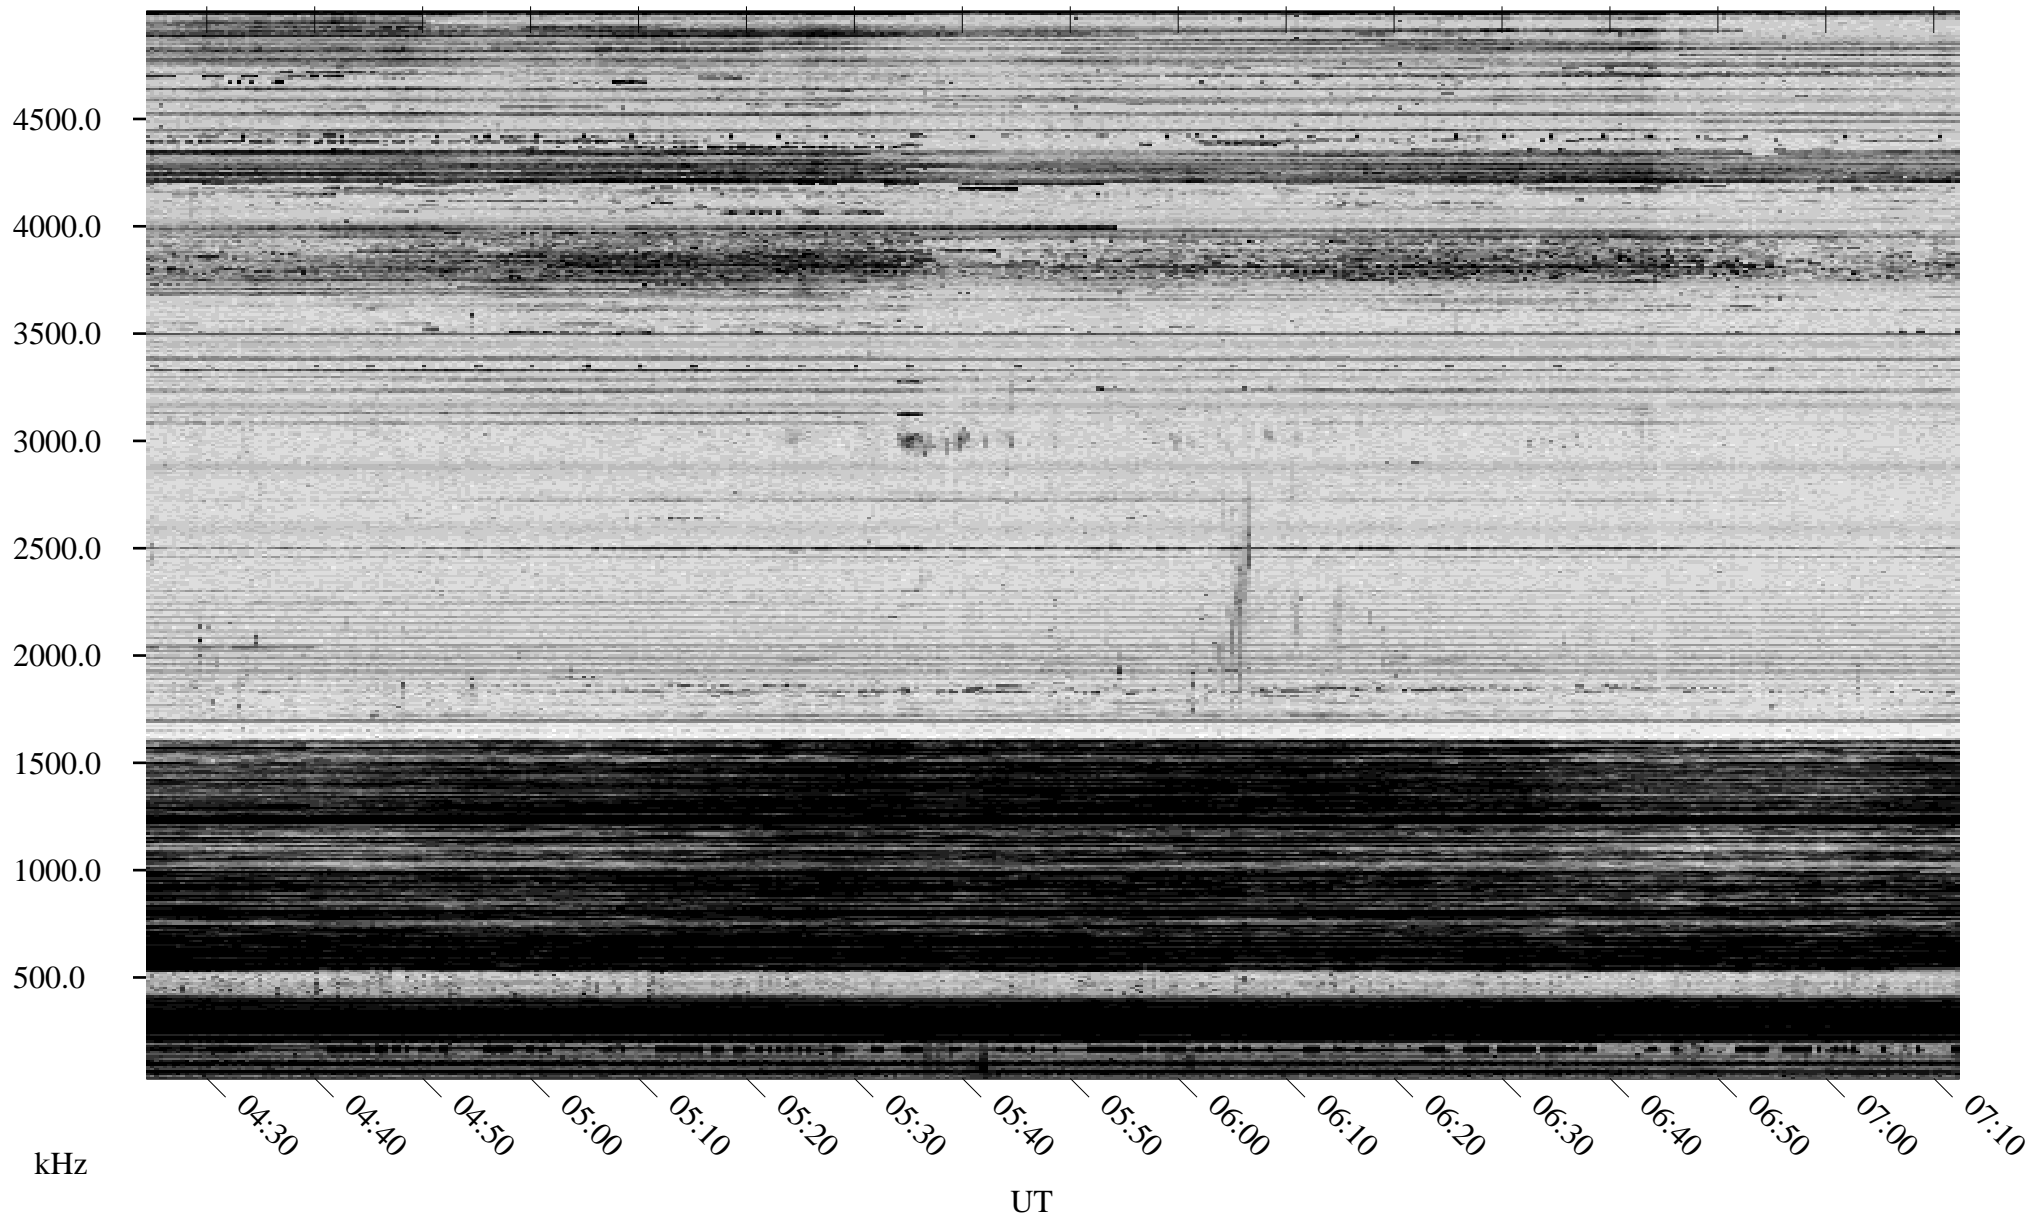

03/03/1995 Churchill, Manitoba

Linear Scale Black = 161 White = 15

ch95062l.r00m max_12

Page 1

03/03/1995 Churchill, Manitoba

Linear Scale Black = 161 White = 15

ch95062l.r00m max_12

Page 2

03/04/1995 Churchill, Manitoba

Linear Scale Black = 161 White = 15

ch95062l.r00m max_12

Page 3

03/04/1995 Churchill, Manitoba

Linear Scale Black = 161 White = 15

ch95062l.r00m max_12

Page 4

03/04/1995 Churchill, Manitoba

Linear Scale Black = 161 White = 15

ch95062l.r00m max_12

Page 5

03/04/1995 Churchill, Manitoba

Linear Scale Black = 161 White = 15

ch95062l.r00m max_12

Page 6

03/04/1995 Churchill, Manitoba

Linear Scale Black = 161 White = 15

ch95062l.r00m max_12

Page 7

03/04/1995 Churchill, Manitoba

Linear Scale Black = 161 White = 15

ch95062l.r00m max_12