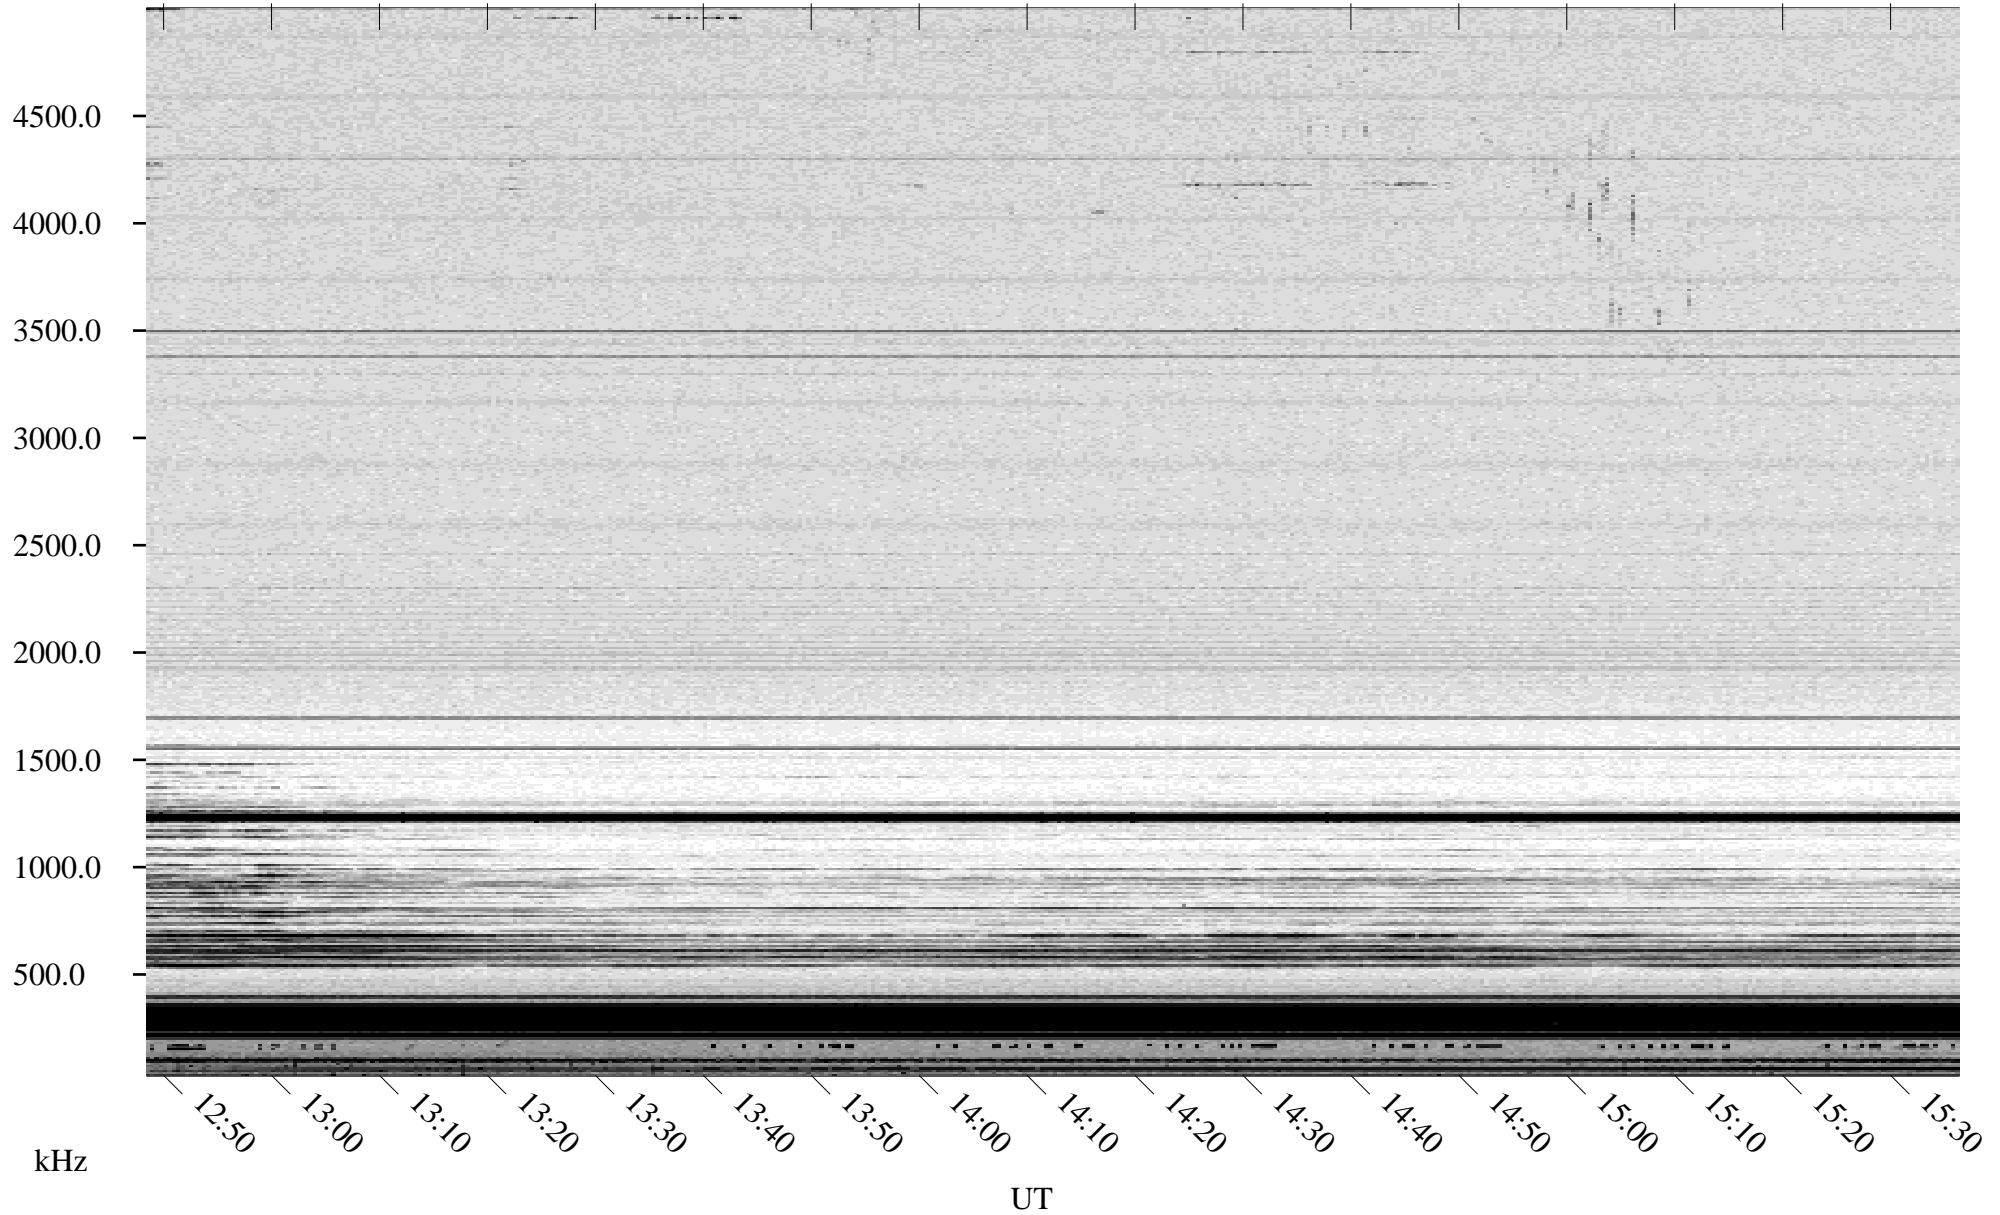

03/04/1995 Churchill, Manitoba

Linear Scale Black = 161 White = 15

ch95063l.r00m max_12

Page 1

03/04/1995 Churchill, Manitoba

Linear Scale Black = 161 White = 15

ch95063l.r00m max_12

Page 2

03/05/1995 Churchill, Manitoba

Linear Scale Black = 161 White = 15

ch95063l.r00m max_12

Page 3

03/05/1995 Churchill, Manitoba

Linear Scale Black = 161 White = 15

ch95063l.r00m max_12

Page 4

03/05/1995 Churchill, Manitoba

Linear Scale Black = 161 White = 15

ch95063l.r00m max_12

Page 5

03/05/1995 Churchill, Manitoba

Linear Scale Black = 161 White = 15

ch95063l.r00m max_12

Page 6

03/05/1995 Churchill, Manitoba

Linear Scale Black = 161 White = 15

ch95063l.r00m max_12

Page 7

03/05/1995 Churchill, Manitoba

Linear Scale Black = 161 White = 15

ch95063l.r00m max_12

Page 8