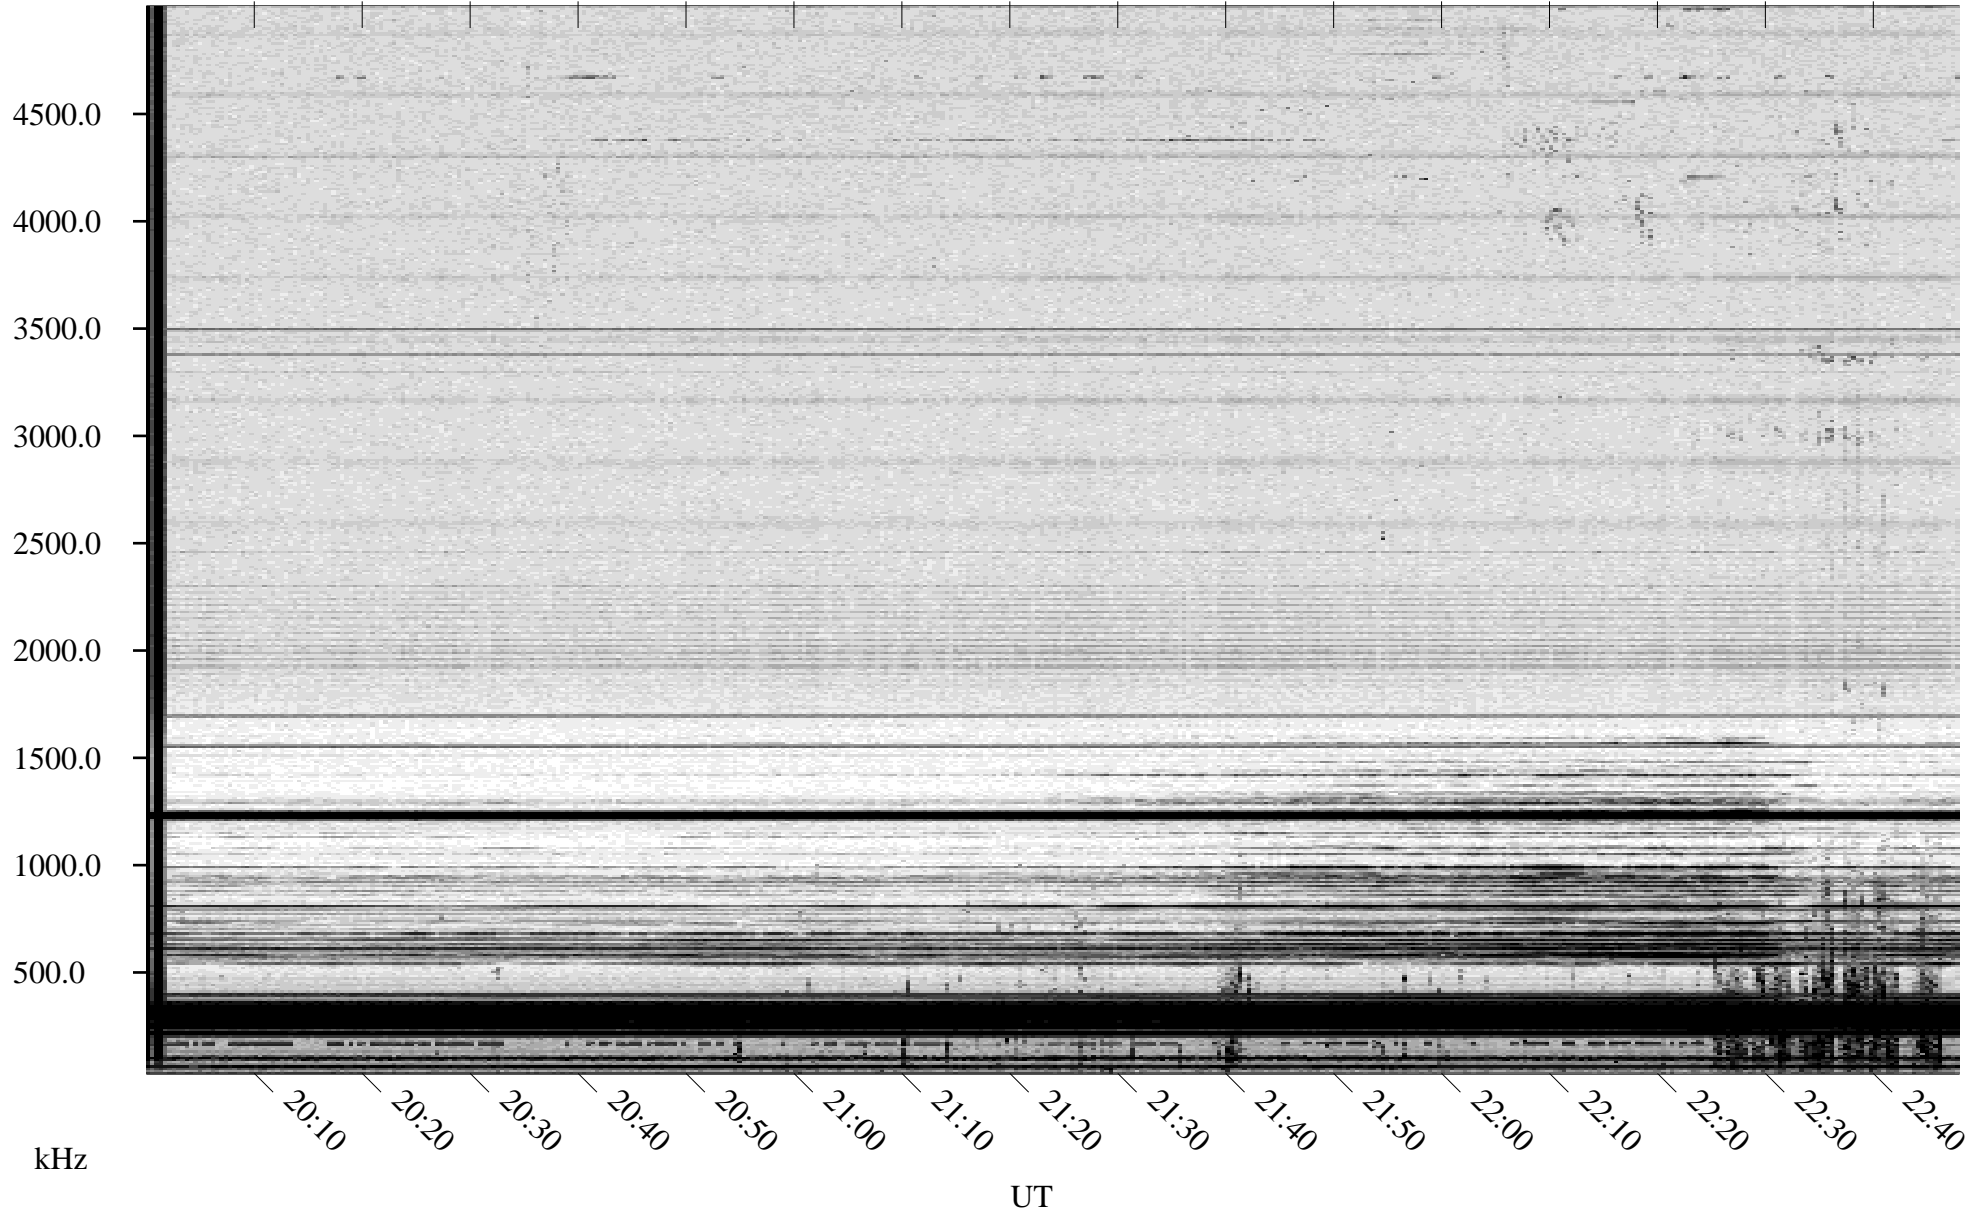

03/04/1995 Churchill, Manitoba

Linear Scale Black = 161 White = 15

ch95063l.r00m max_12

Page 1

03/04/1995 Churchill, Manitoba

Linear Scale Black = 161 White = 15

ch95063l.r00m max_12

Page 2

03/05/1995 Churchill, Manitoba

Linear Scale Black = 161 White = 15

ch95063l.r00m max_12

Page 3

03/05/1995 Churchill, Manitoba

Linear Scale Black = 161 White = 15

ch95063l.r00m max_12

Page 4

03/05/1995 Churchill, Manitoba

Linear Scale Black = 161 White = 15

ch95063l.r00m max_12

Page 5

03/05/1995 Churchill, Manitoba

Linear Scale Black = 161 White = 15

ch95063l.r00m max_12

Page 6

03/05/1995 Churchill, Manitoba

Linear Scale Black = 161 White = 15

ch95063l.r00m max_12

Page 7

03/05/1995 Churchill, Manitoba

Linear Scale Black = 161 White = 15

ch95063l.r00m max_12

Page 8