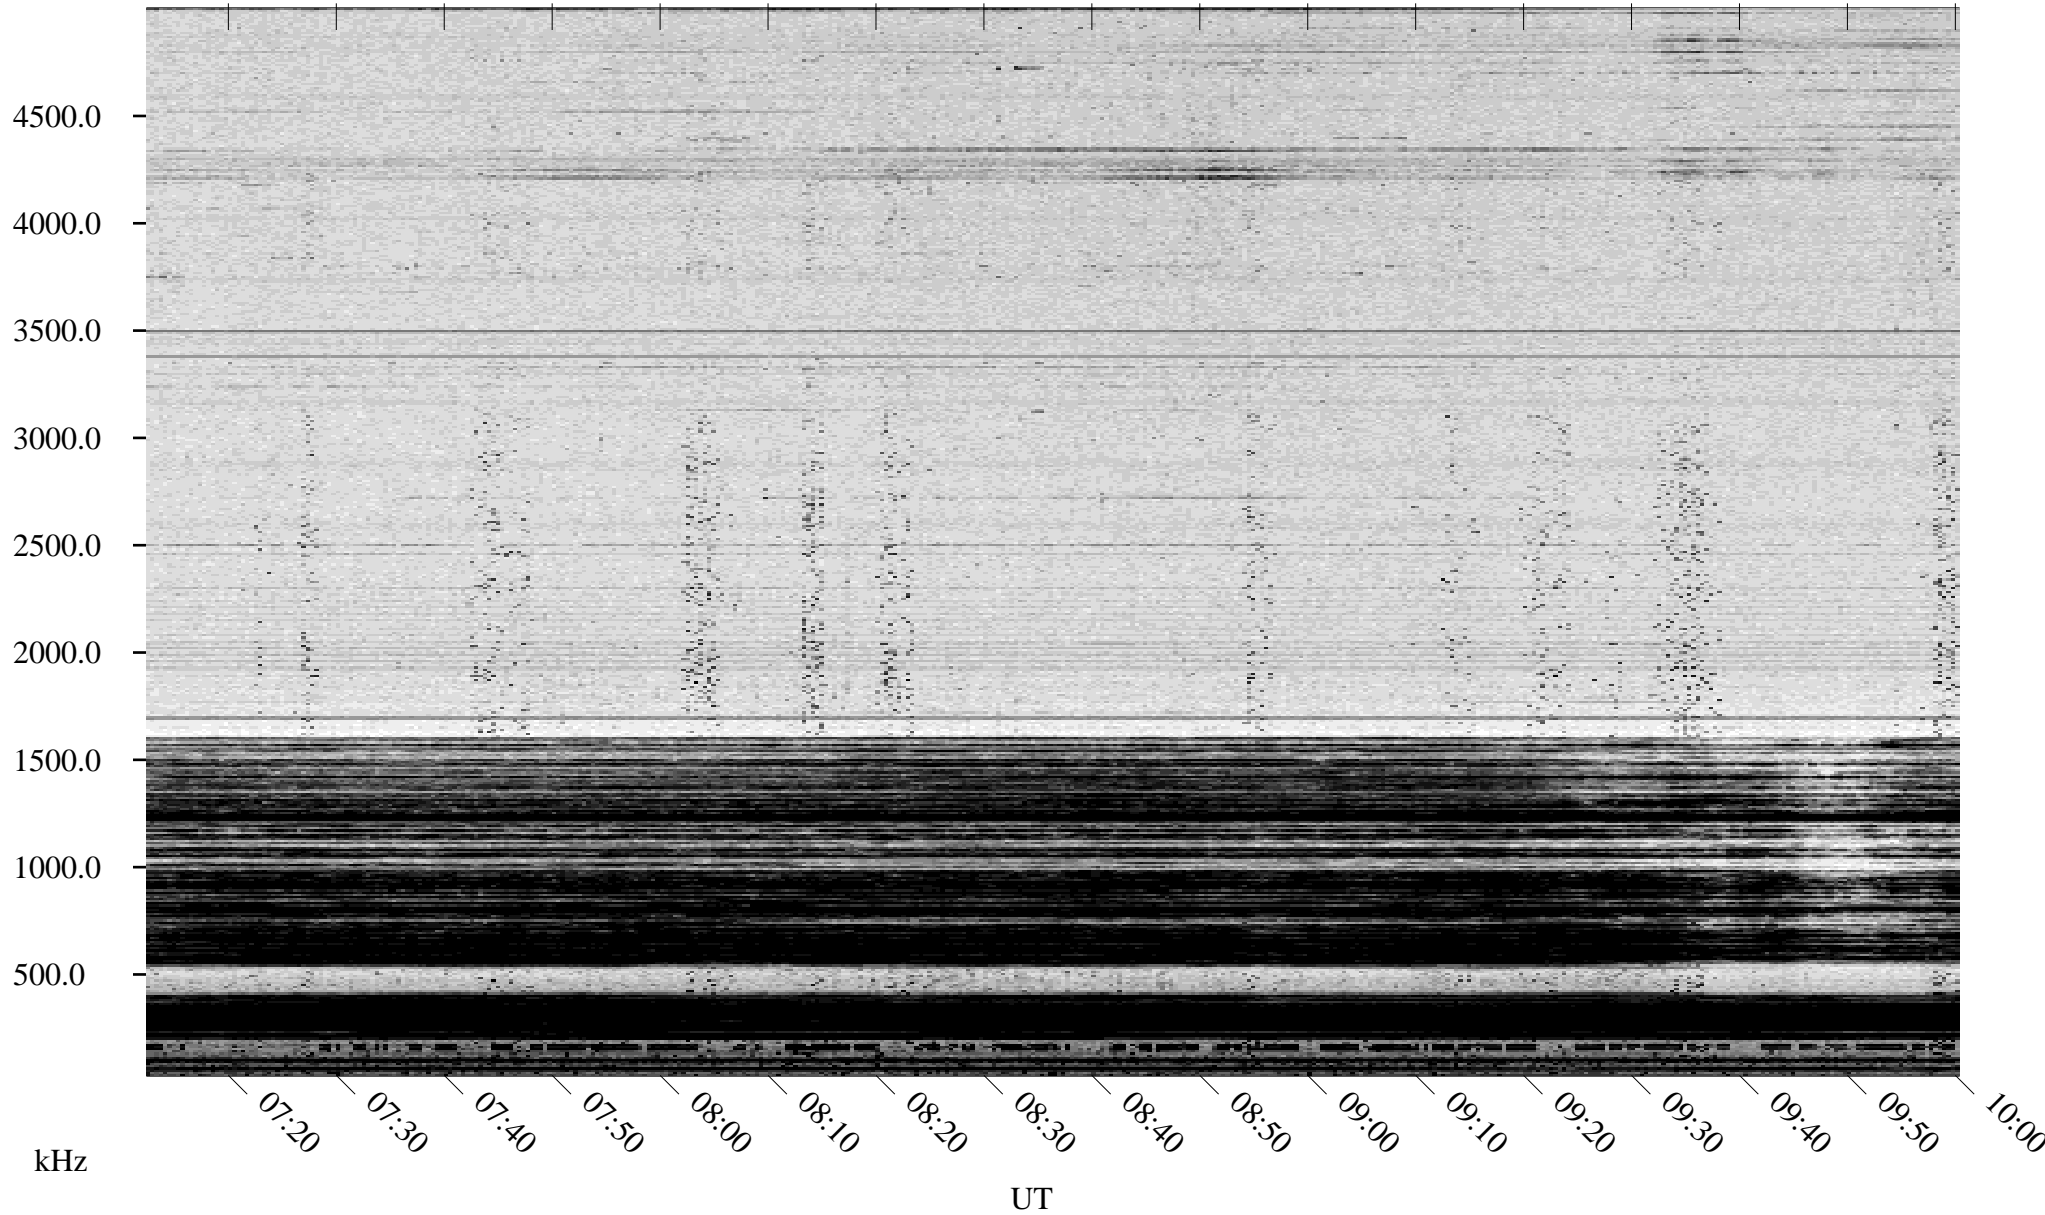

03/04/1995 Churchill, Manitoba

Linear Scale Black = 161 White = 15

ch95063l.r00m max_12

Page 1

03/04/1995 Churchill, Manitoba

Linear Scale Black = 161 White = 15

ch95063l.r00m max_12

Page 2

03/05/1995 Churchill, Manitoba

Linear Scale Black = 161 White = 15

ch95063l.r00m max_12

Page 3

03/05/1995 Churchill, Manitoba

Linear Scale Black = 161 White = 15

ch95063l.r00m max_12

Page 4

03/05/1995 Churchill, Manitoba

Linear Scale Black = 161 White = 15

ch95063l.r00m max_12

Page 5

03/05/1995 Churchill, Manitoba

Linear Scale Black = 161 White = 15

ch95063l.r00m max_12

Page 6

03/05/1995 Churchill, Manitoba

Linear Scale Black = 161 White = 15

ch95063l.r00m max_12

Page 7

03/05/1995 Churchill, Manitoba

Linear Scale Black = 161 White = 15

ch95063l.r00m max_12

Page 8