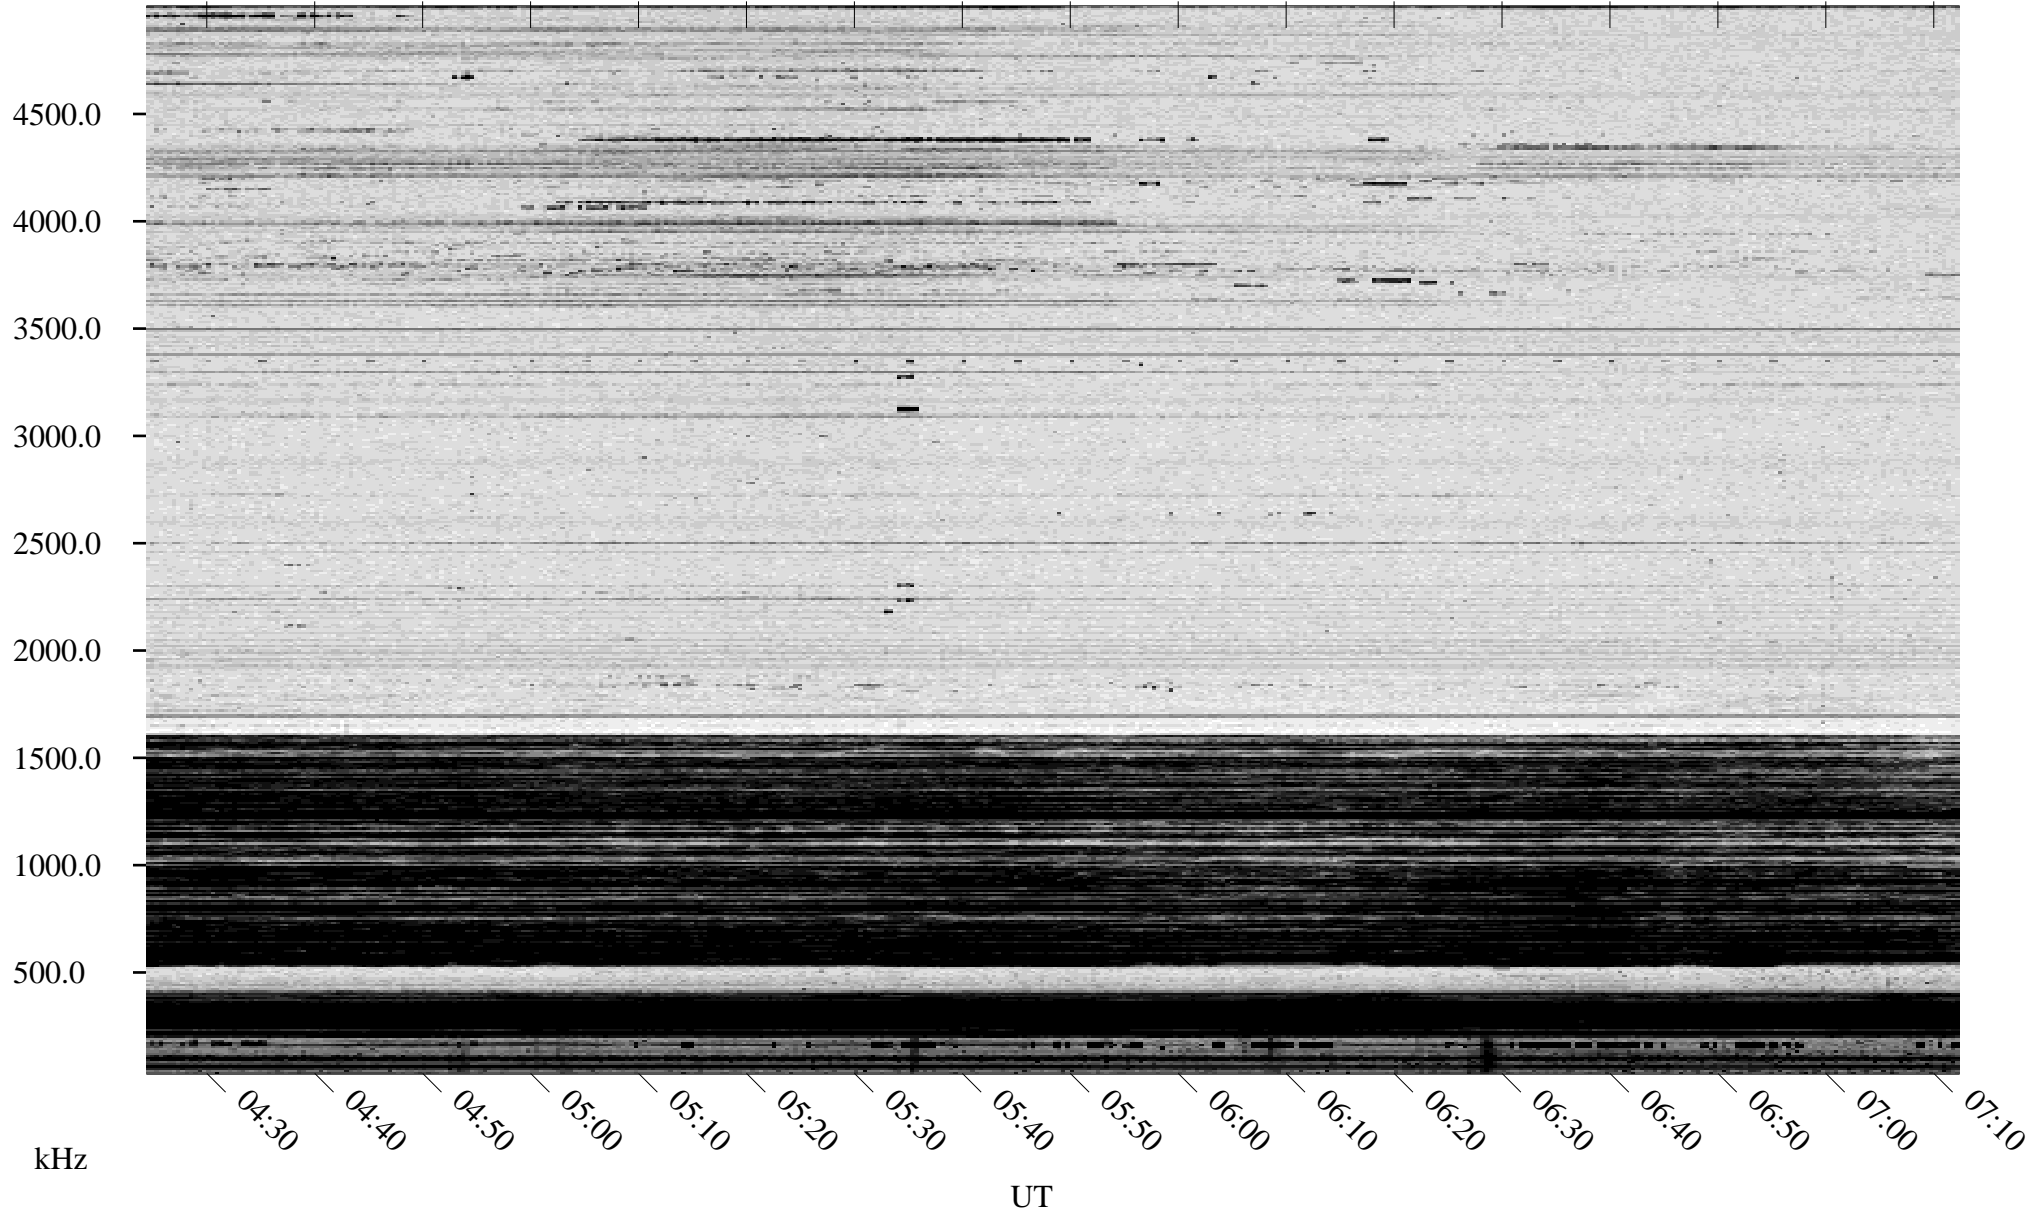

03/04/1995 Churchill, Manitoba

Linear Scale Black = 161 White = 15

ch95063l.r00m max_12

Page 1

03/04/1995 Churchill, Manitoba

Linear Scale Black = 161 White = 15

ch95063l.r00m max_12

Page 2

03/05/1995 Churchill, Manitoba

Linear Scale Black = 161 White = 15

ch95063l.r00m max_12

Page 3

03/05/1995 Churchill, Manitoba

Linear Scale Black = 161 White = 15

ch95063l.r00m max_12

Page 4

03/05/1995 Churchill, Manitoba

Linear Scale Black = 161 White = 15

ch95063l.r00m max_12

Page 5

03/05/1995 Churchill, Manitoba

Linear Scale Black = 161 White = 15

ch95063l.r00m max_12

Page 6

03/05/1995 Churchill, Manitoba

Linear Scale Black = 161 White = 15

ch95063l.r00m max_12

Page 7

03/05/1995 Churchill, Manitoba

Linear Scale Black = 161 White = 15

ch95063l.r00m max_12

Page 8