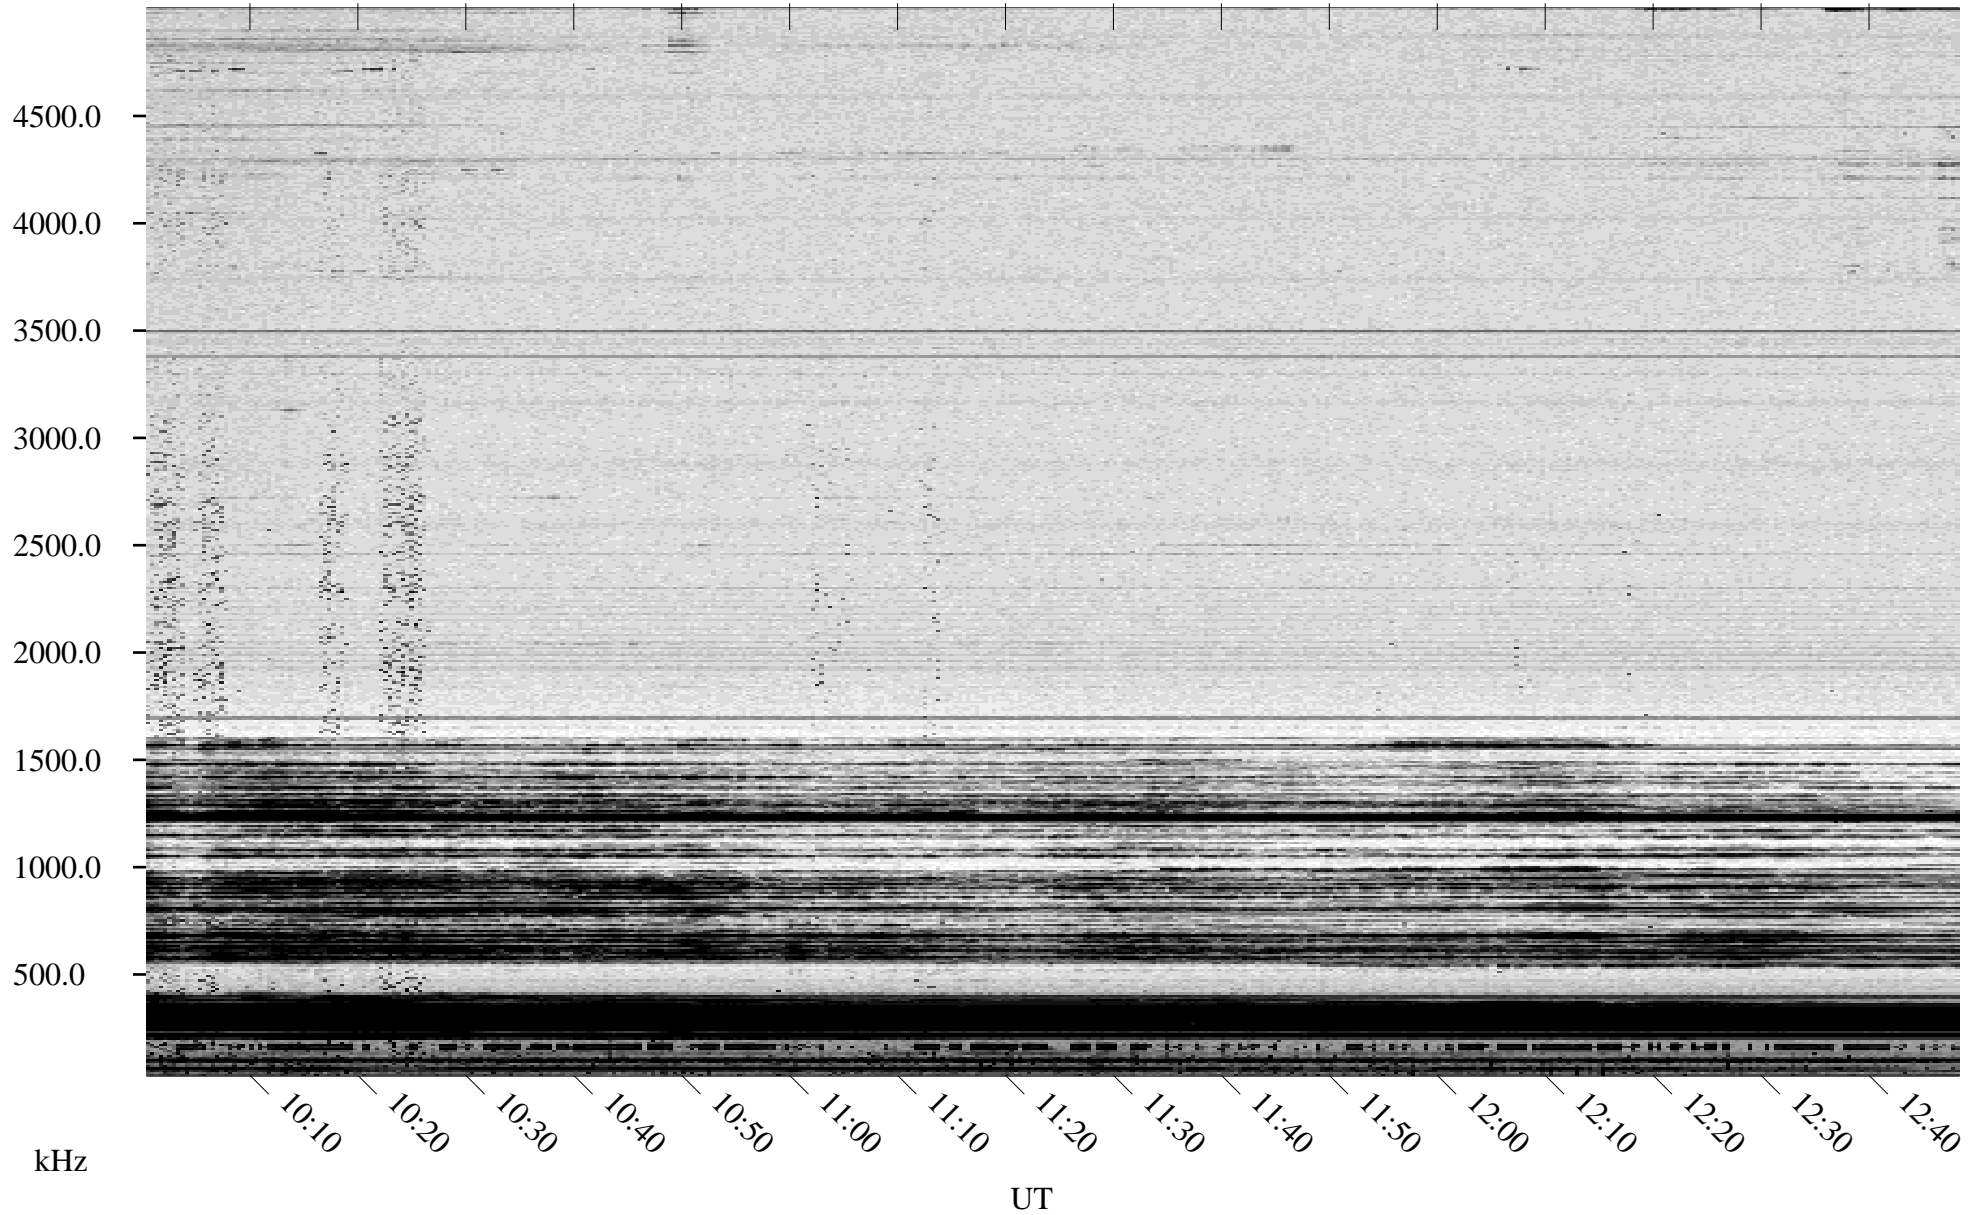

03/04/1995 Churchill, Manitoba

Linear Scale Black = 161 White = 15

ch95063l.r00m max_12

Page 1

03/04/1995 Churchill, Manitoba

Linear Scale Black = 161 White = 15

ch95063l.r00m max_12

Page 2

03/05/1995 Churchill, Manitoba

Linear Scale Black = 161 White = 15

ch95063l.r00m max_12

Page 3

03/05/1995 Churchill, Manitoba

Linear Scale Black = 161 White = 15

ch95063l.r00m max_12

Page 4

03/05/1995 Churchill, Manitoba

Linear Scale Black = 161 White = 15

ch95063l.r00m max_12

Page 5

03/05/1995 Churchill, Manitoba

Linear Scale Black = 161 White = 15

ch95063l.r00m max_12

Page 6

03/05/1995 Churchill, Manitoba

Linear Scale Black = 161 White = 15

ch95063l.r00m max_12

Page 7

03/05/1995 Churchill, Manitoba

Linear Scale Black = 161 White = 15

ch95063l.r00m max_12

Page 8