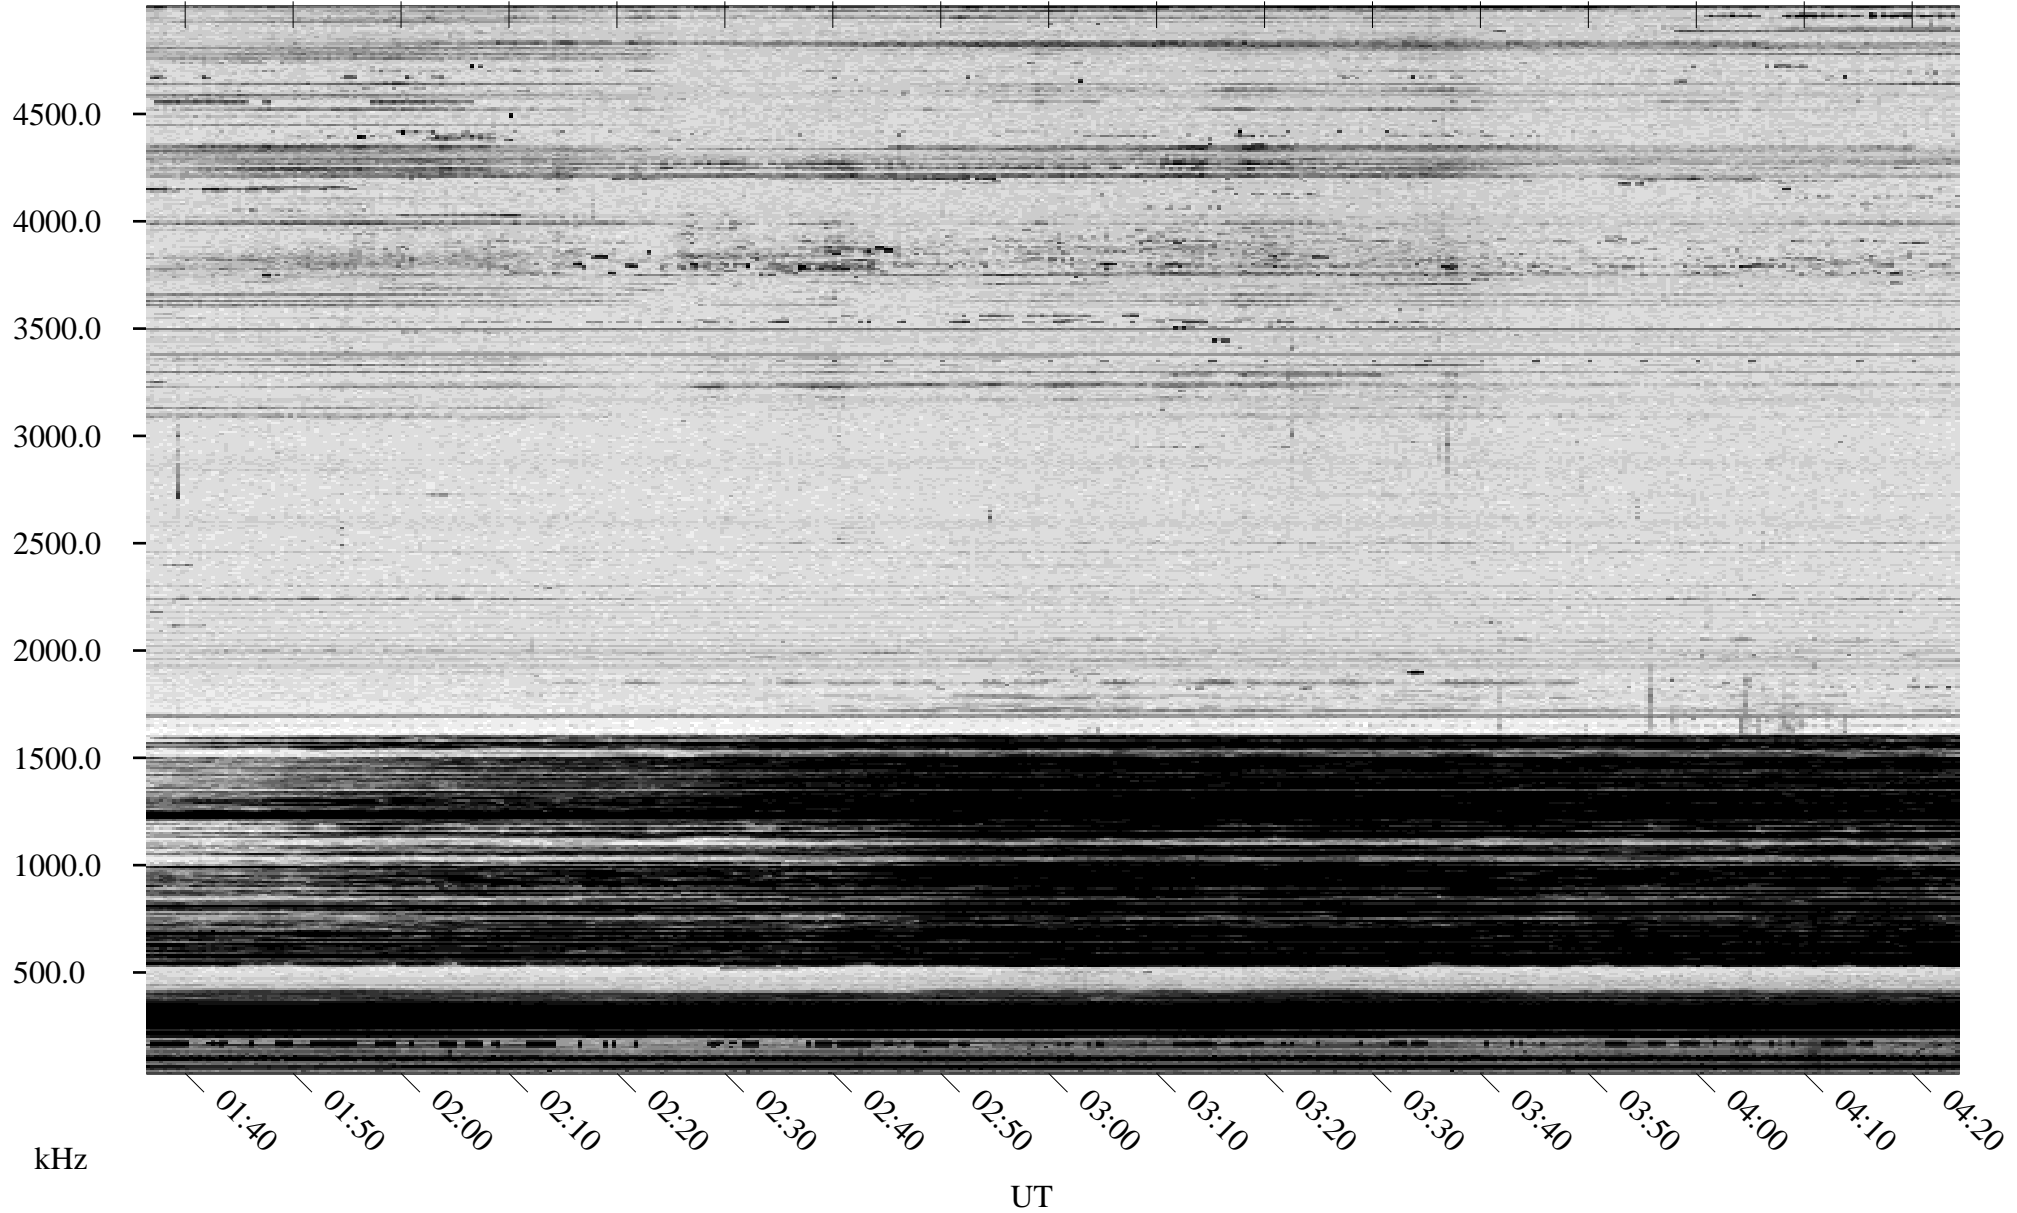

03/04/1995 Churchill, Manitoba

Linear Scale Black = 161 White = 15

ch95063l.r00m max_12

Page 1

03/04/1995 Churchill, Manitoba

Linear Scale Black = 161 White = 15

ch95063l.r00m max_12

Page 2

03/05/1995 Churchill, Manitoba

Linear Scale Black = 161 White = 15

ch95063l.r00m max_12

Page 3

03/05/1995 Churchill, Manitoba

Linear Scale Black = 161 White = 15

ch95063l.r00m max_12

Page 4

03/05/1995 Churchill, Manitoba

Linear Scale Black = 161 White = 15

ch95063l.r00m max_12

Page 5

03/05/1995 Churchill, Manitoba

Linear Scale Black = 161 White = 15

ch95063l.r00m max_12

Page 6

03/05/1995 Churchill, Manitoba

Linear Scale Black = 161 White = 15

ch95063l.r00m max_12

Page 7

03/05/1995 Churchill, Manitoba

Linear Scale Black = 161 White = 15

ch95063l.r00m max_12

Page 8