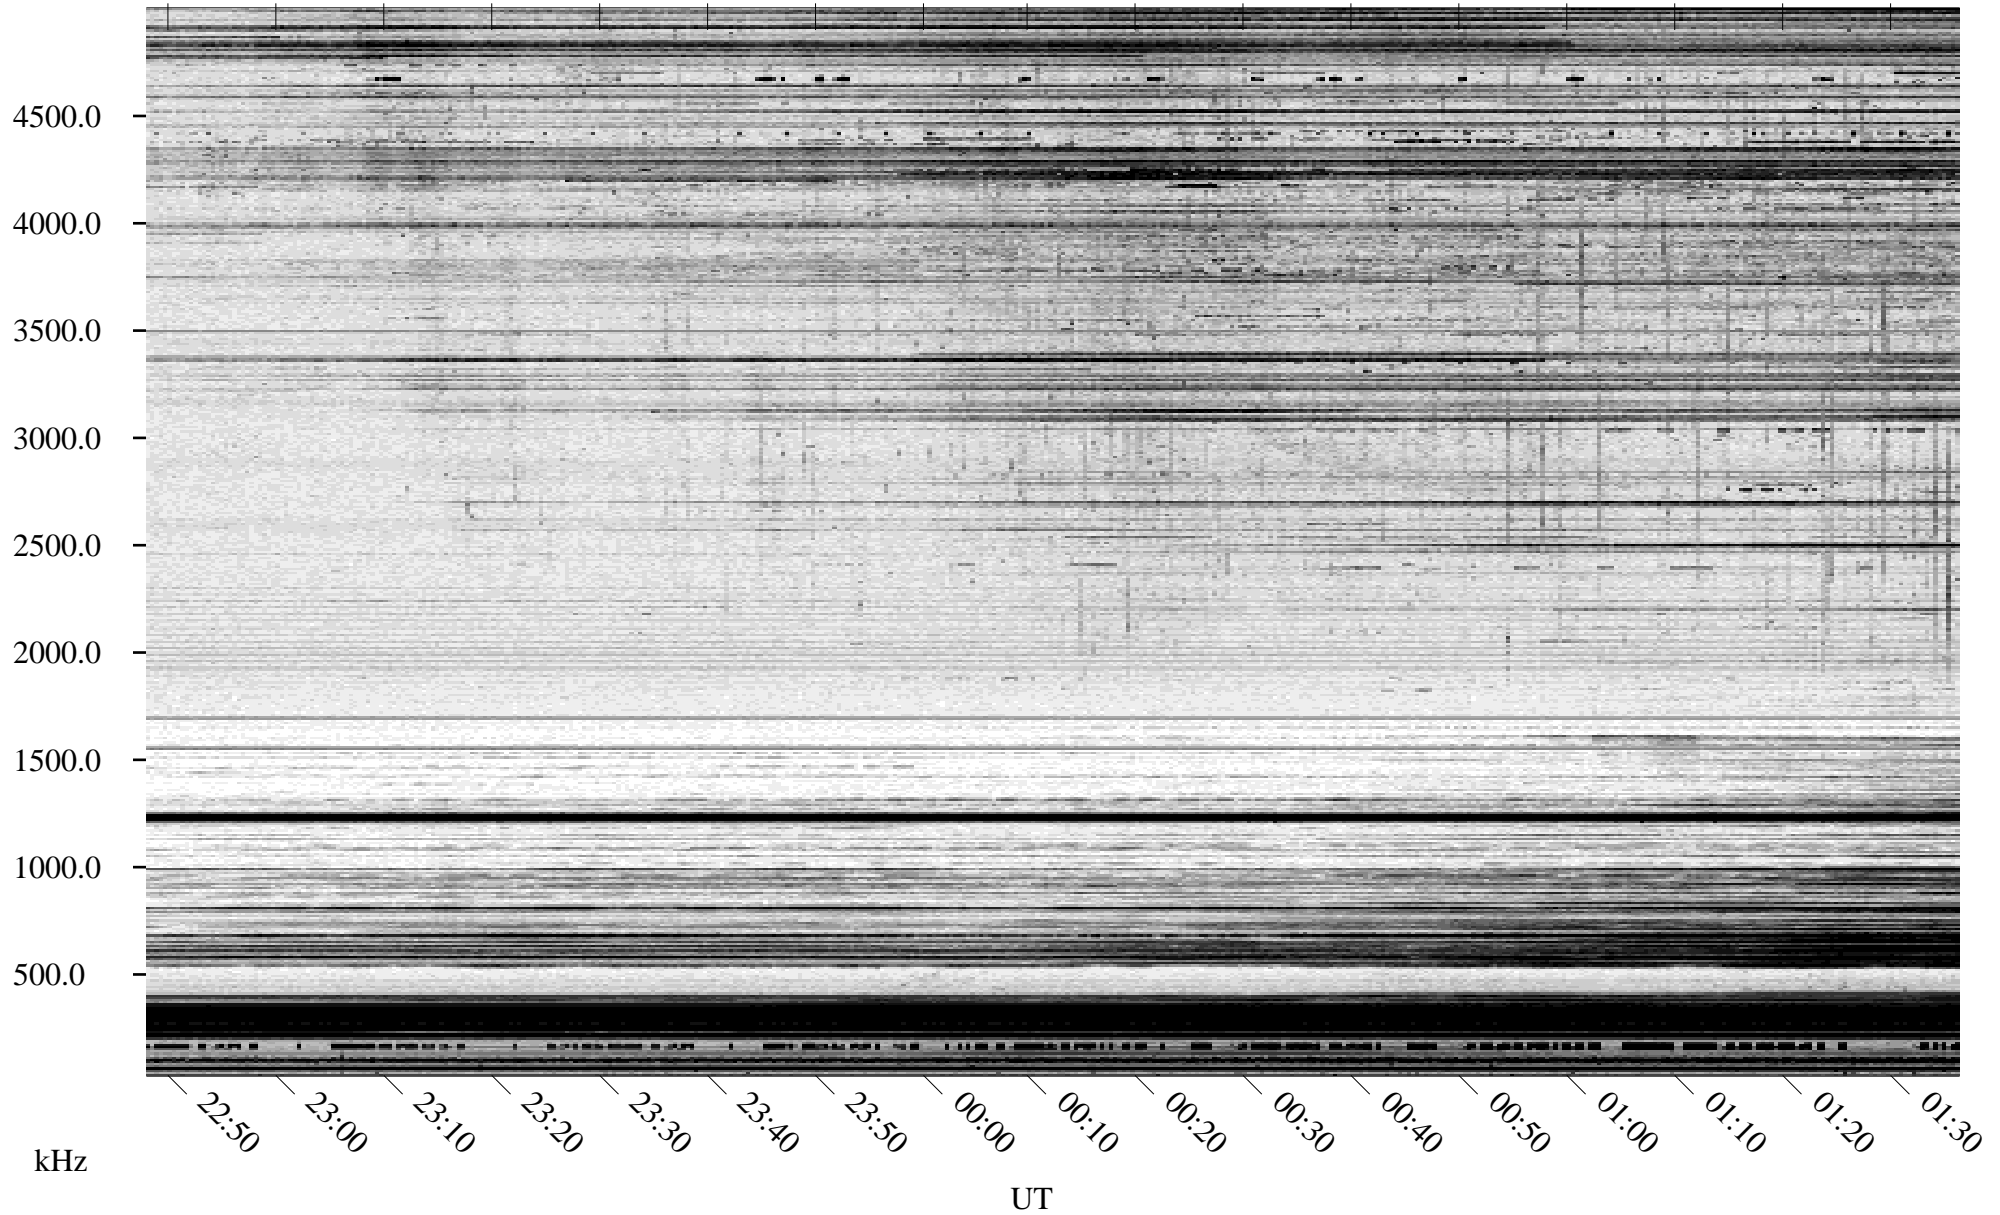

# 03/05/1995 Churchill, Manitoba

Linear Scale    Black = 161    White = 15

ch95064l.r00m max\_12

Page 1

# 03/05/1995 Churchill, Manitoba

Linear Scale    Black = 161    White = 15

ch95064l.r00m max\_12

Page 2

# 03/06/1995 Churchill, Manitoba

Linear Scale    Black = 161    White = 15

ch95064l.r00m max\_12

Page 3

# 03/06/1995 Churchill, Manitoba

Linear Scale    Black = 161    White = 15

ch95064l.r00m max\_12

Page 4