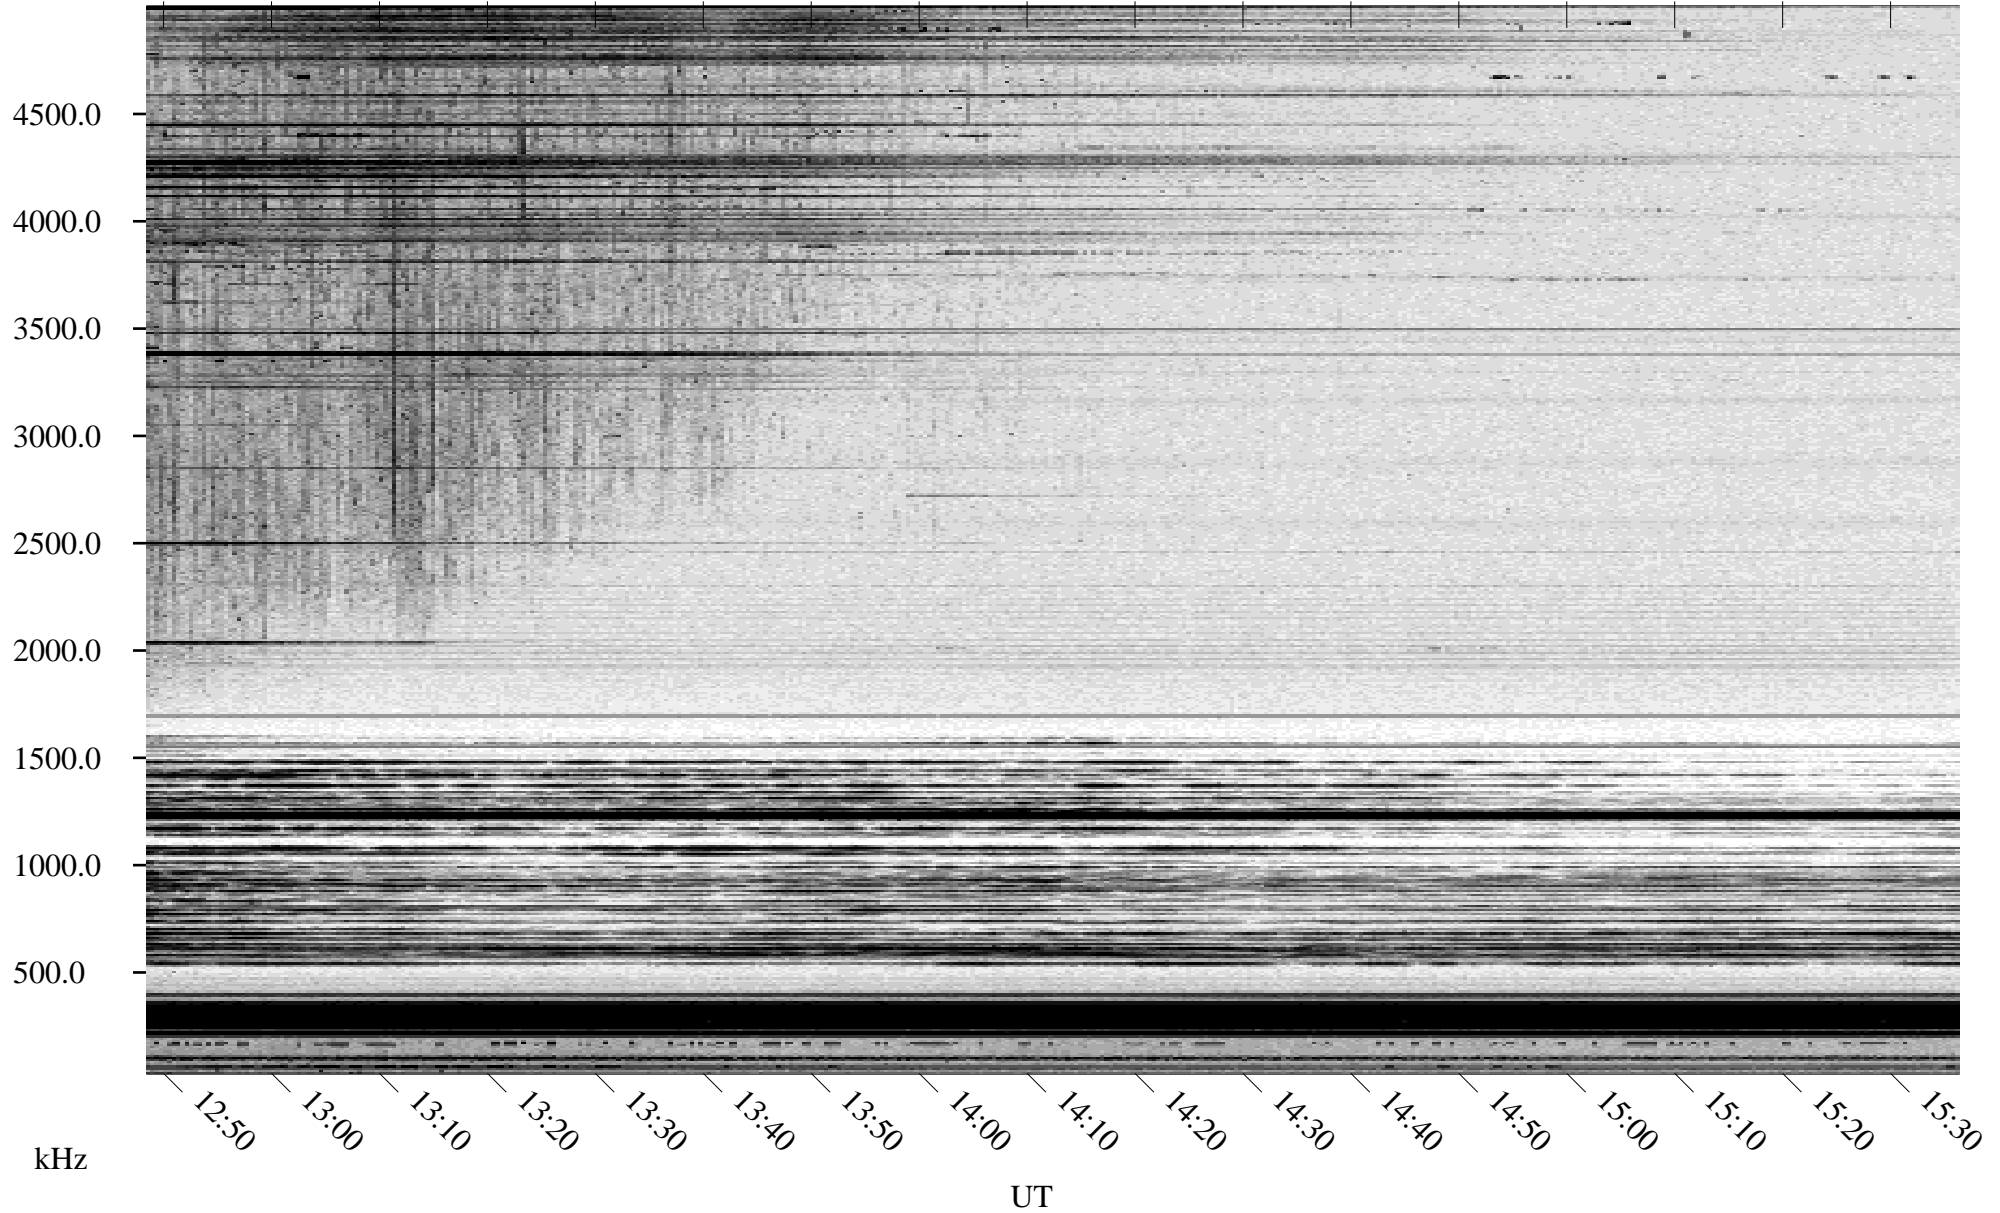

# 03/06/1995 Churchill, Manitoba

Linear Scale    Black = 161    White = 15

ch95064l.r00m max\_12

Page 5

# 03/06/1995 Churchill, Manitoba

Linear Scale    Black = 161    White = 15

ch95064l.r00m max\_12

Page 6

# 03/06/1995 Churchill, Manitoba

Linear Scale    Black = 161    White = 15

ch95064l.r00m max\_12

Page 7

# 03/06/1995 Churchill, Manitoba

Linear Scale    Black = 161    White = 15

ch95064l.r00m max\_12

Page 8