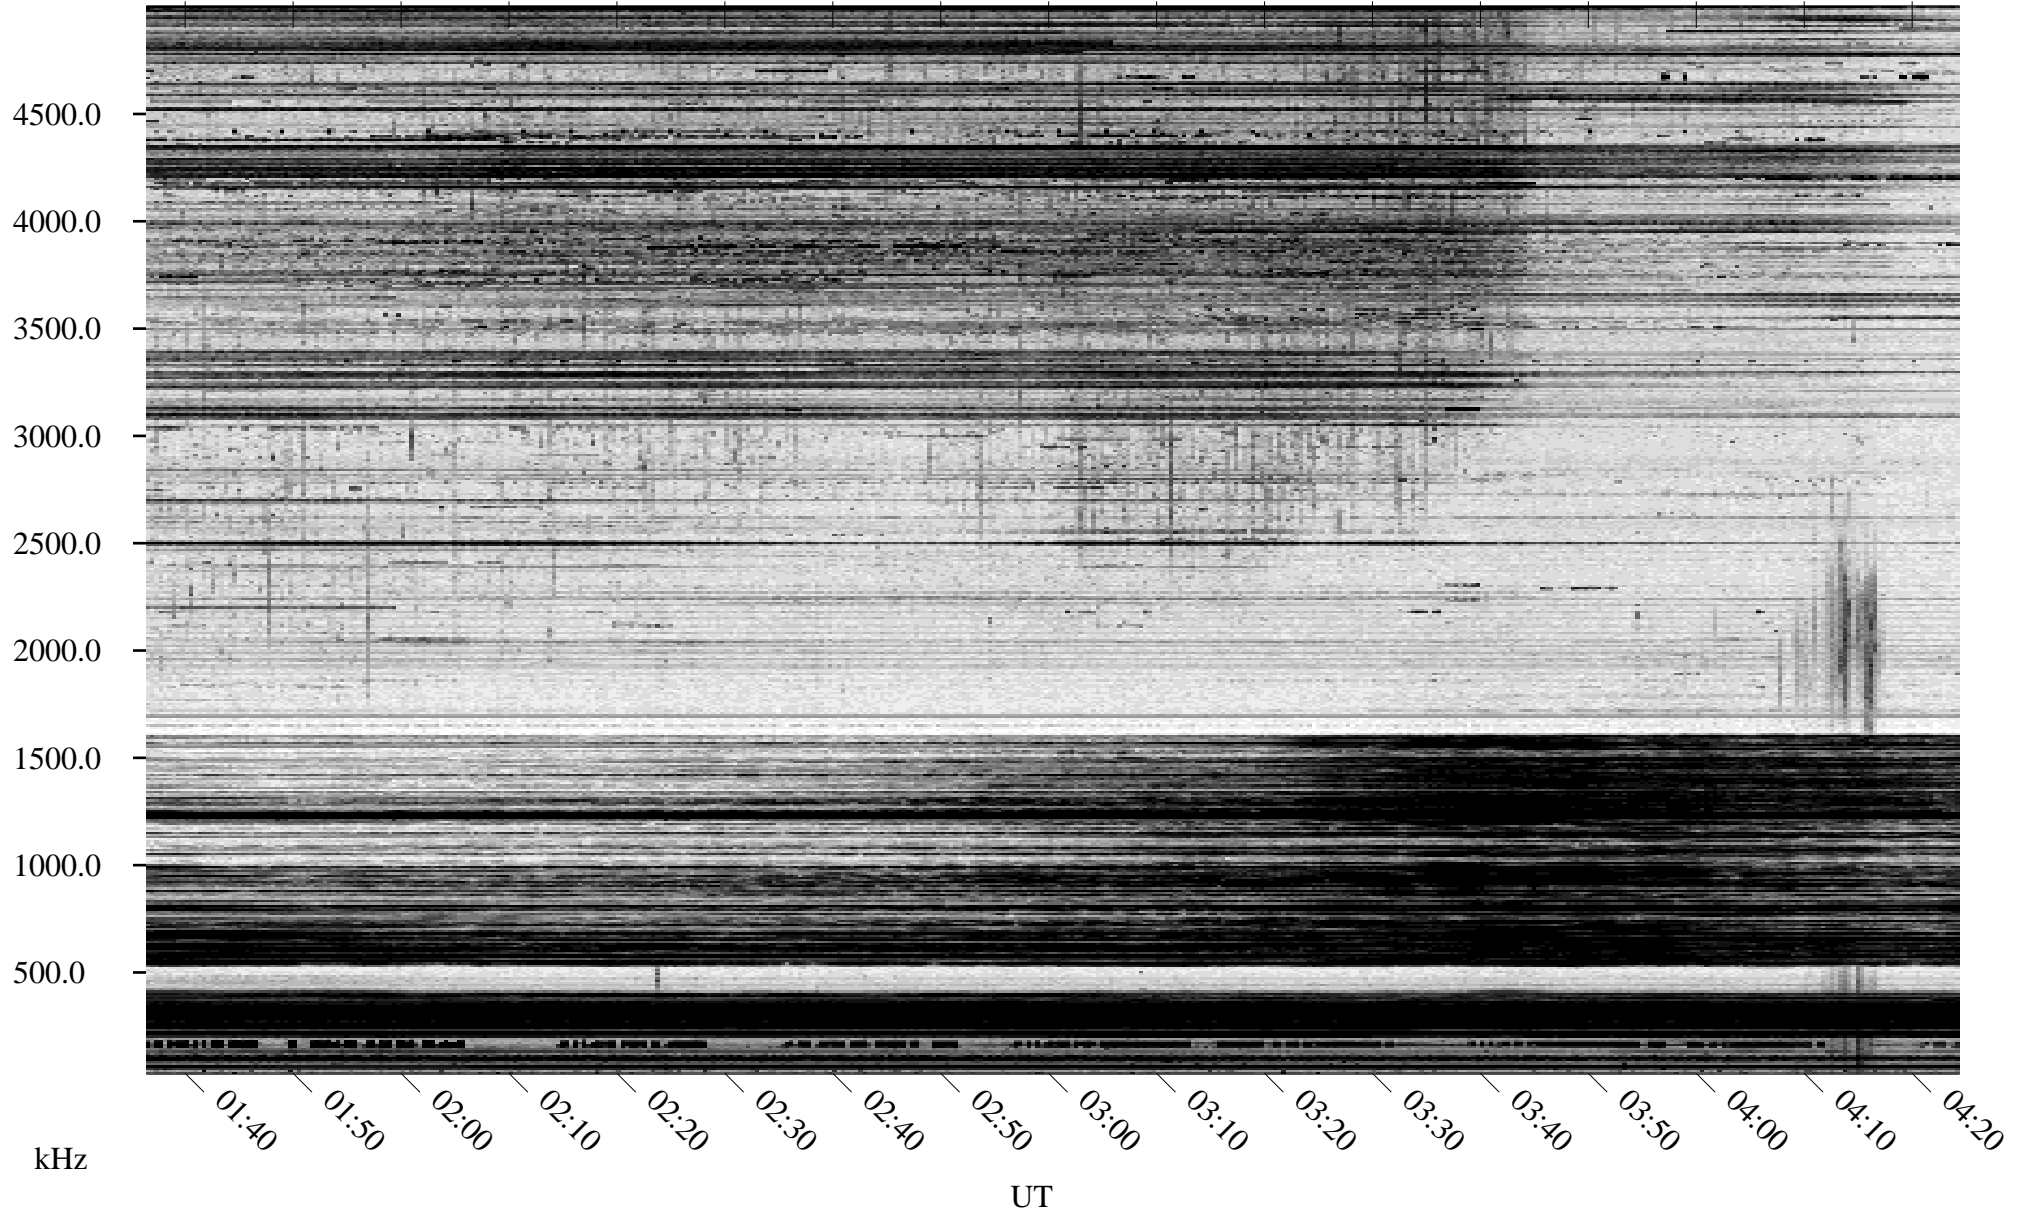

# 03/05/1995 Churchill, Manitoba

Linear Scale    Black = 161    White = 15

ch95064l.r00m max\_12

Page 1

# 03/05/1995 Churchill, Manitoba

Linear Scale    Black = 161    White = 15

ch95064l.r00m max\_12

Page 2

# 03/06/1995 Churchill, Manitoba

Linear Scale    Black = 161    White = 15

ch95064l.r00m max\_12

Page 3

# 03/06/1995 Churchill, Manitoba

Linear Scale    Black = 161    White = 15

ch95064l.r00m max\_12

Page 4