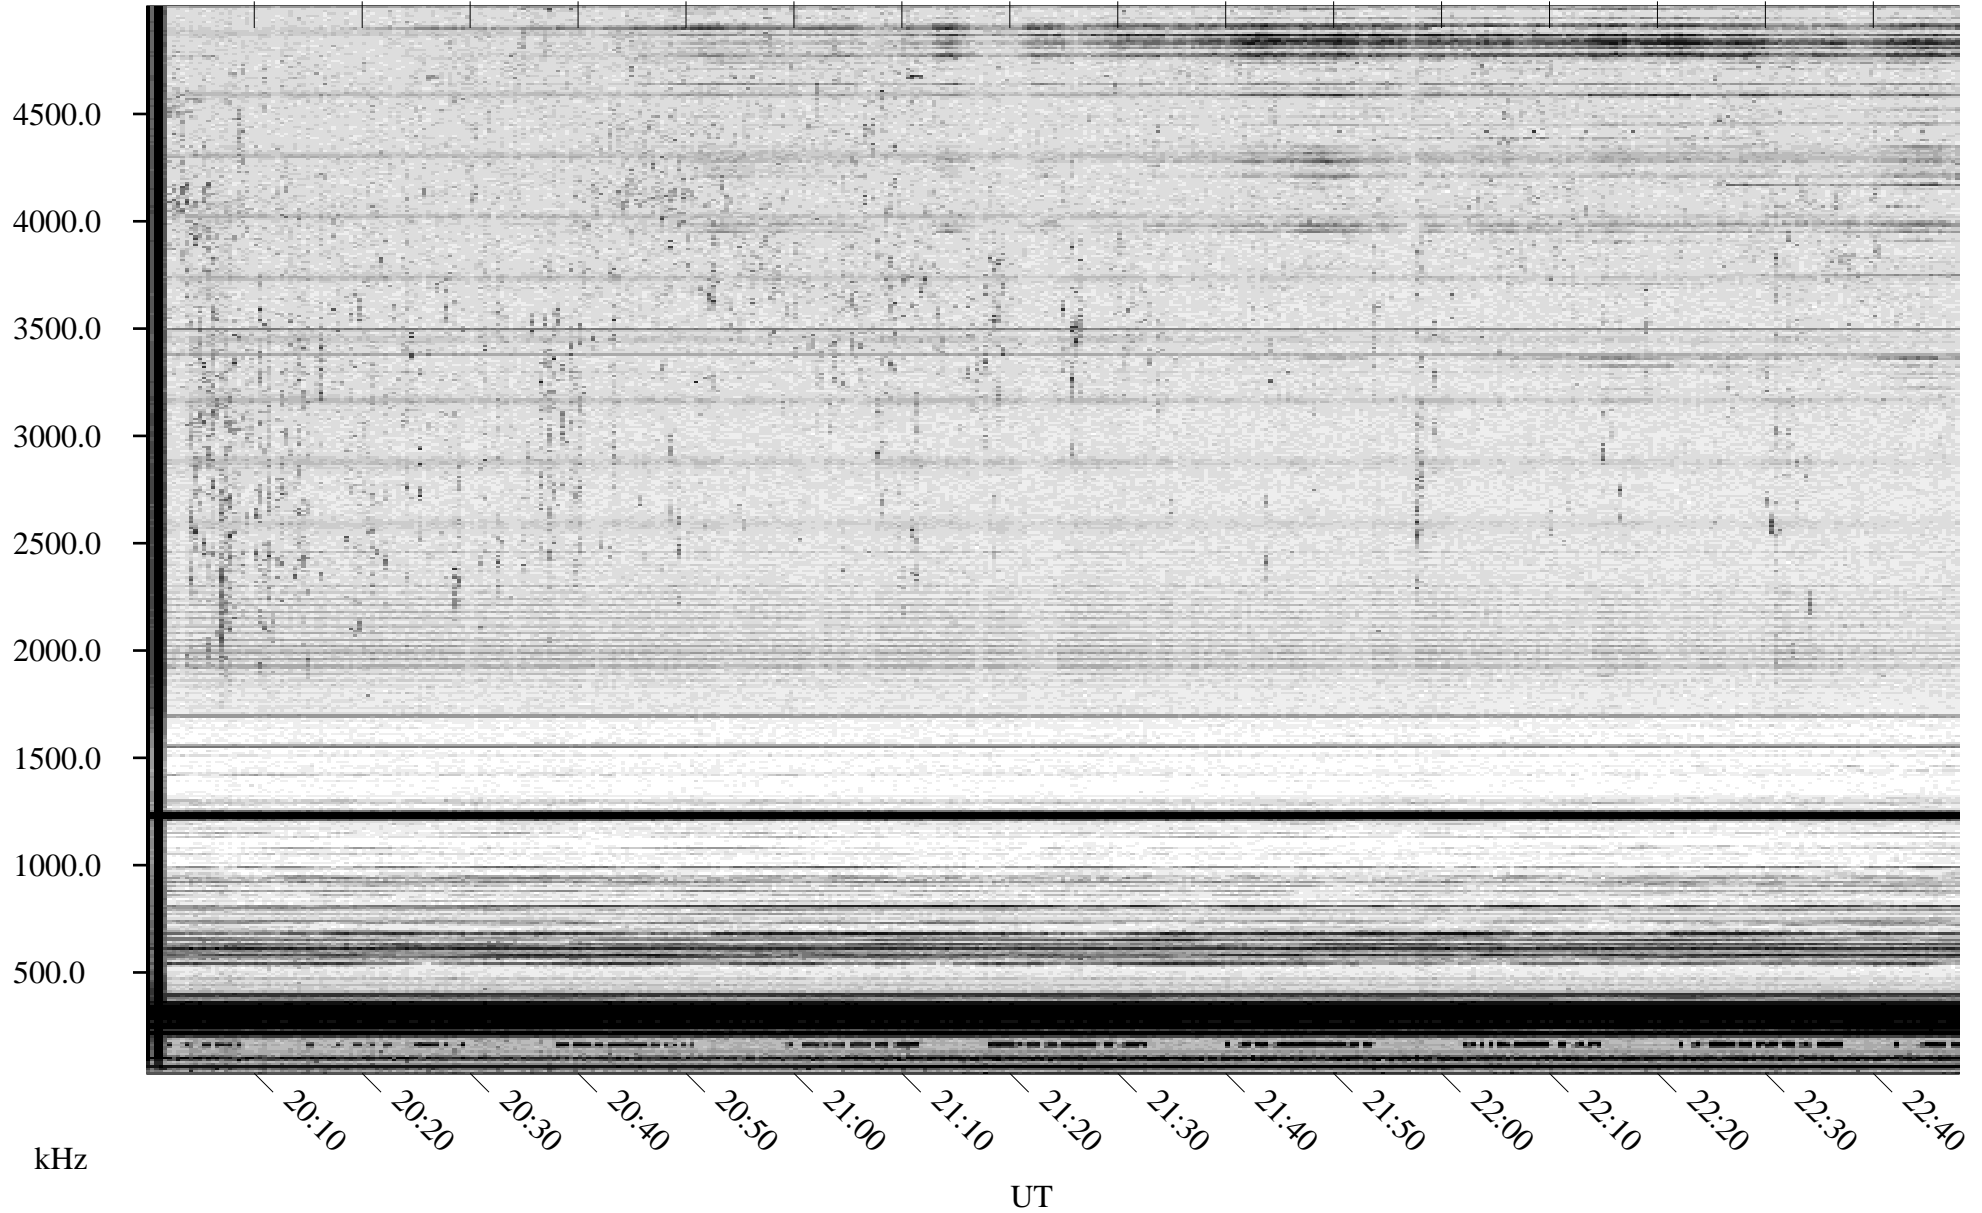

# 03/05/1995 Churchill, Manitoba

Linear Scale    Black = 161    White = 15

ch95064l.r00m max\_12

Page 1

# 03/05/1995 Churchill, Manitoba

Linear Scale    Black = 161    White = 15

ch95064l.r00m max\_12

Page 2

# 03/06/1995 Churchill, Manitoba

Linear Scale    Black = 161    White = 15

ch95064l.r00m max\_12

Page 3

# 03/06/1995 Churchill, Manitoba

Linear Scale    Black = 161    White = 15

ch95064l.r00m max\_12

Page 4