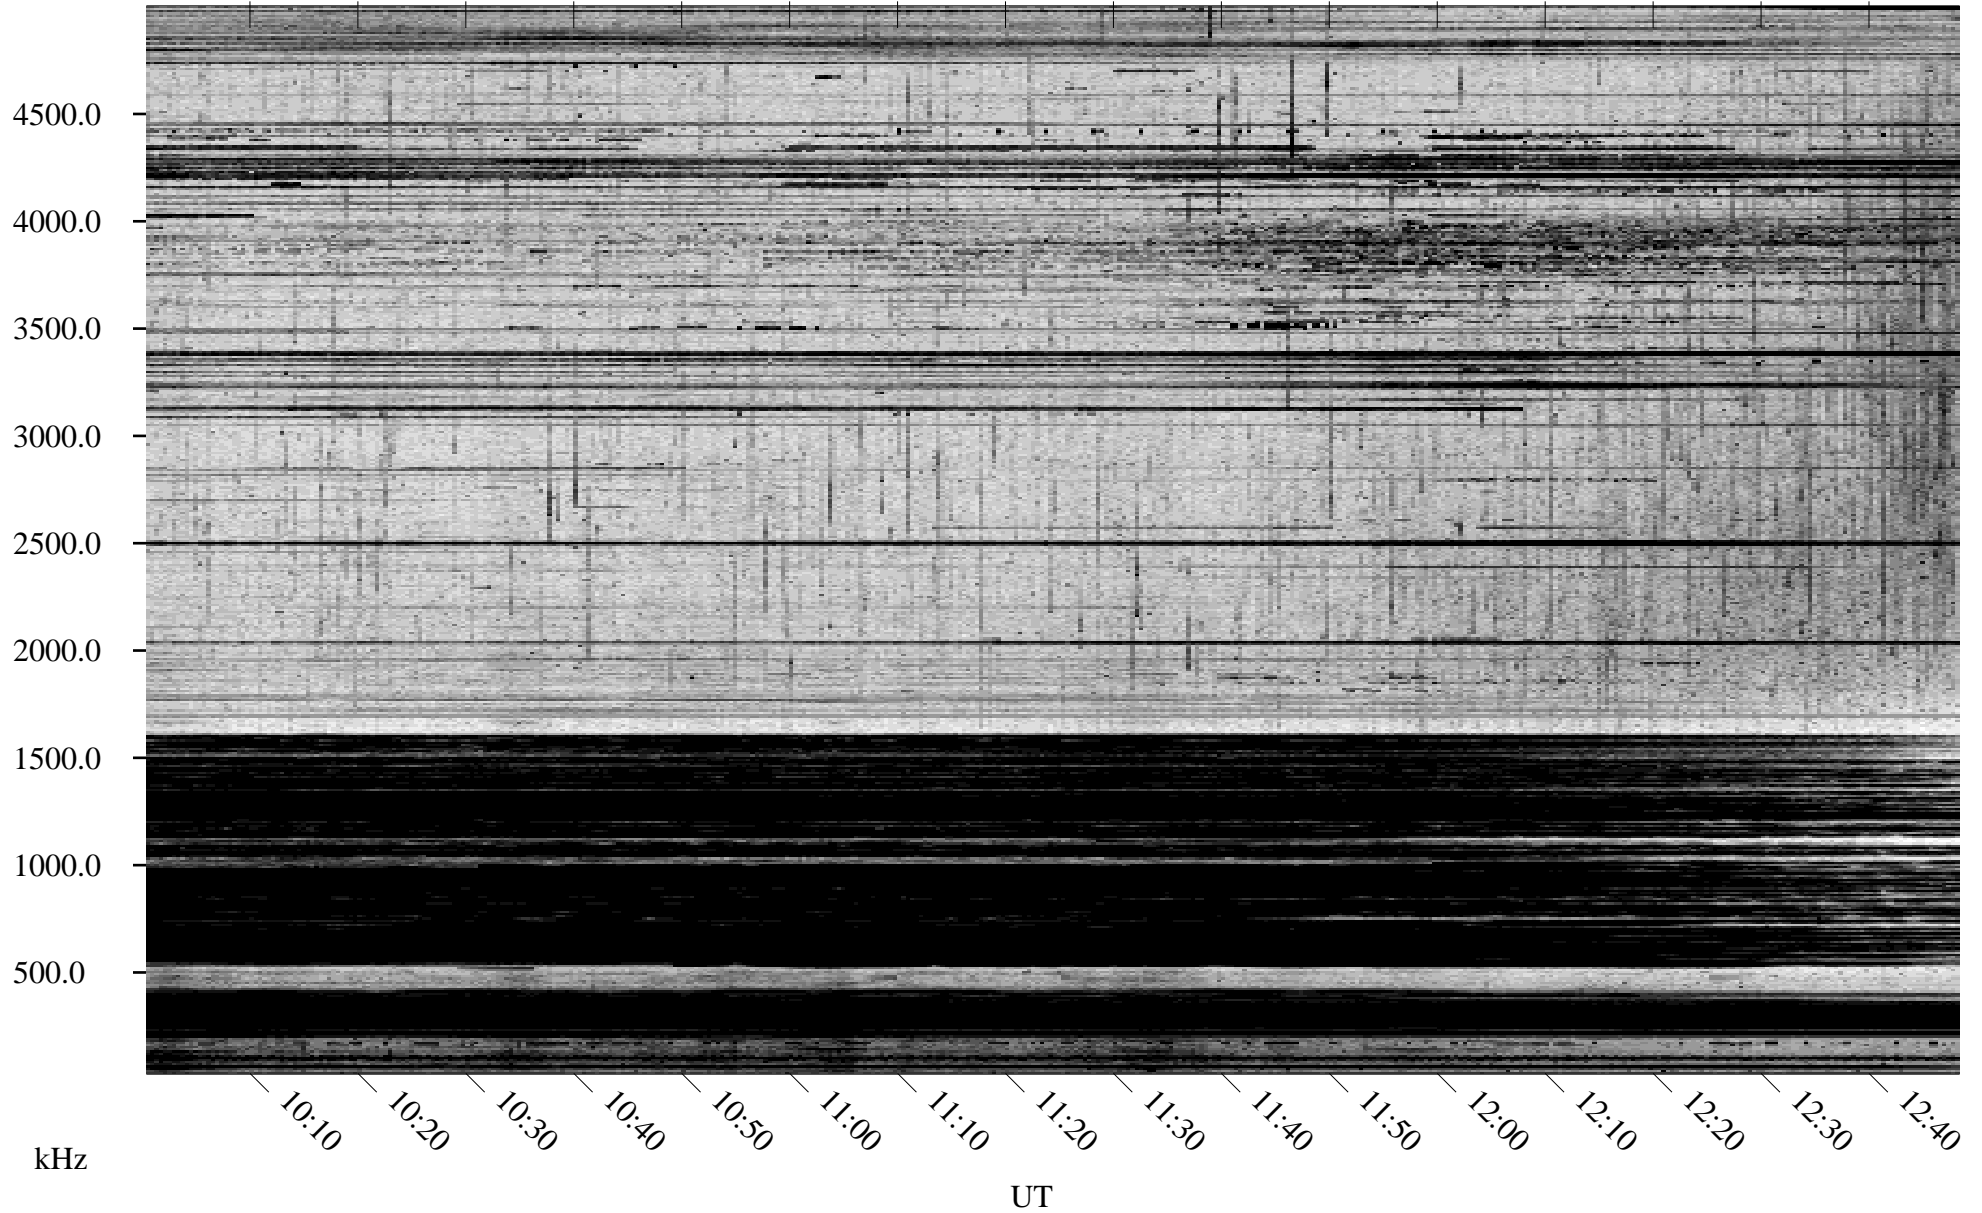

# 03/06/1995 Churchill, Manitoba

Linear Scale    Black = 161    White = 15

ch95064l.r00m max\_12

Page 5

# 03/06/1995 Churchill, Manitoba

Linear Scale    Black = 161    White = 15

ch95064l.r00m max\_12

Page 6

# 03/06/1995 Churchill, Manitoba

Linear Scale    Black = 161    White = 15

ch95064l.r00m max\_12

Page 7