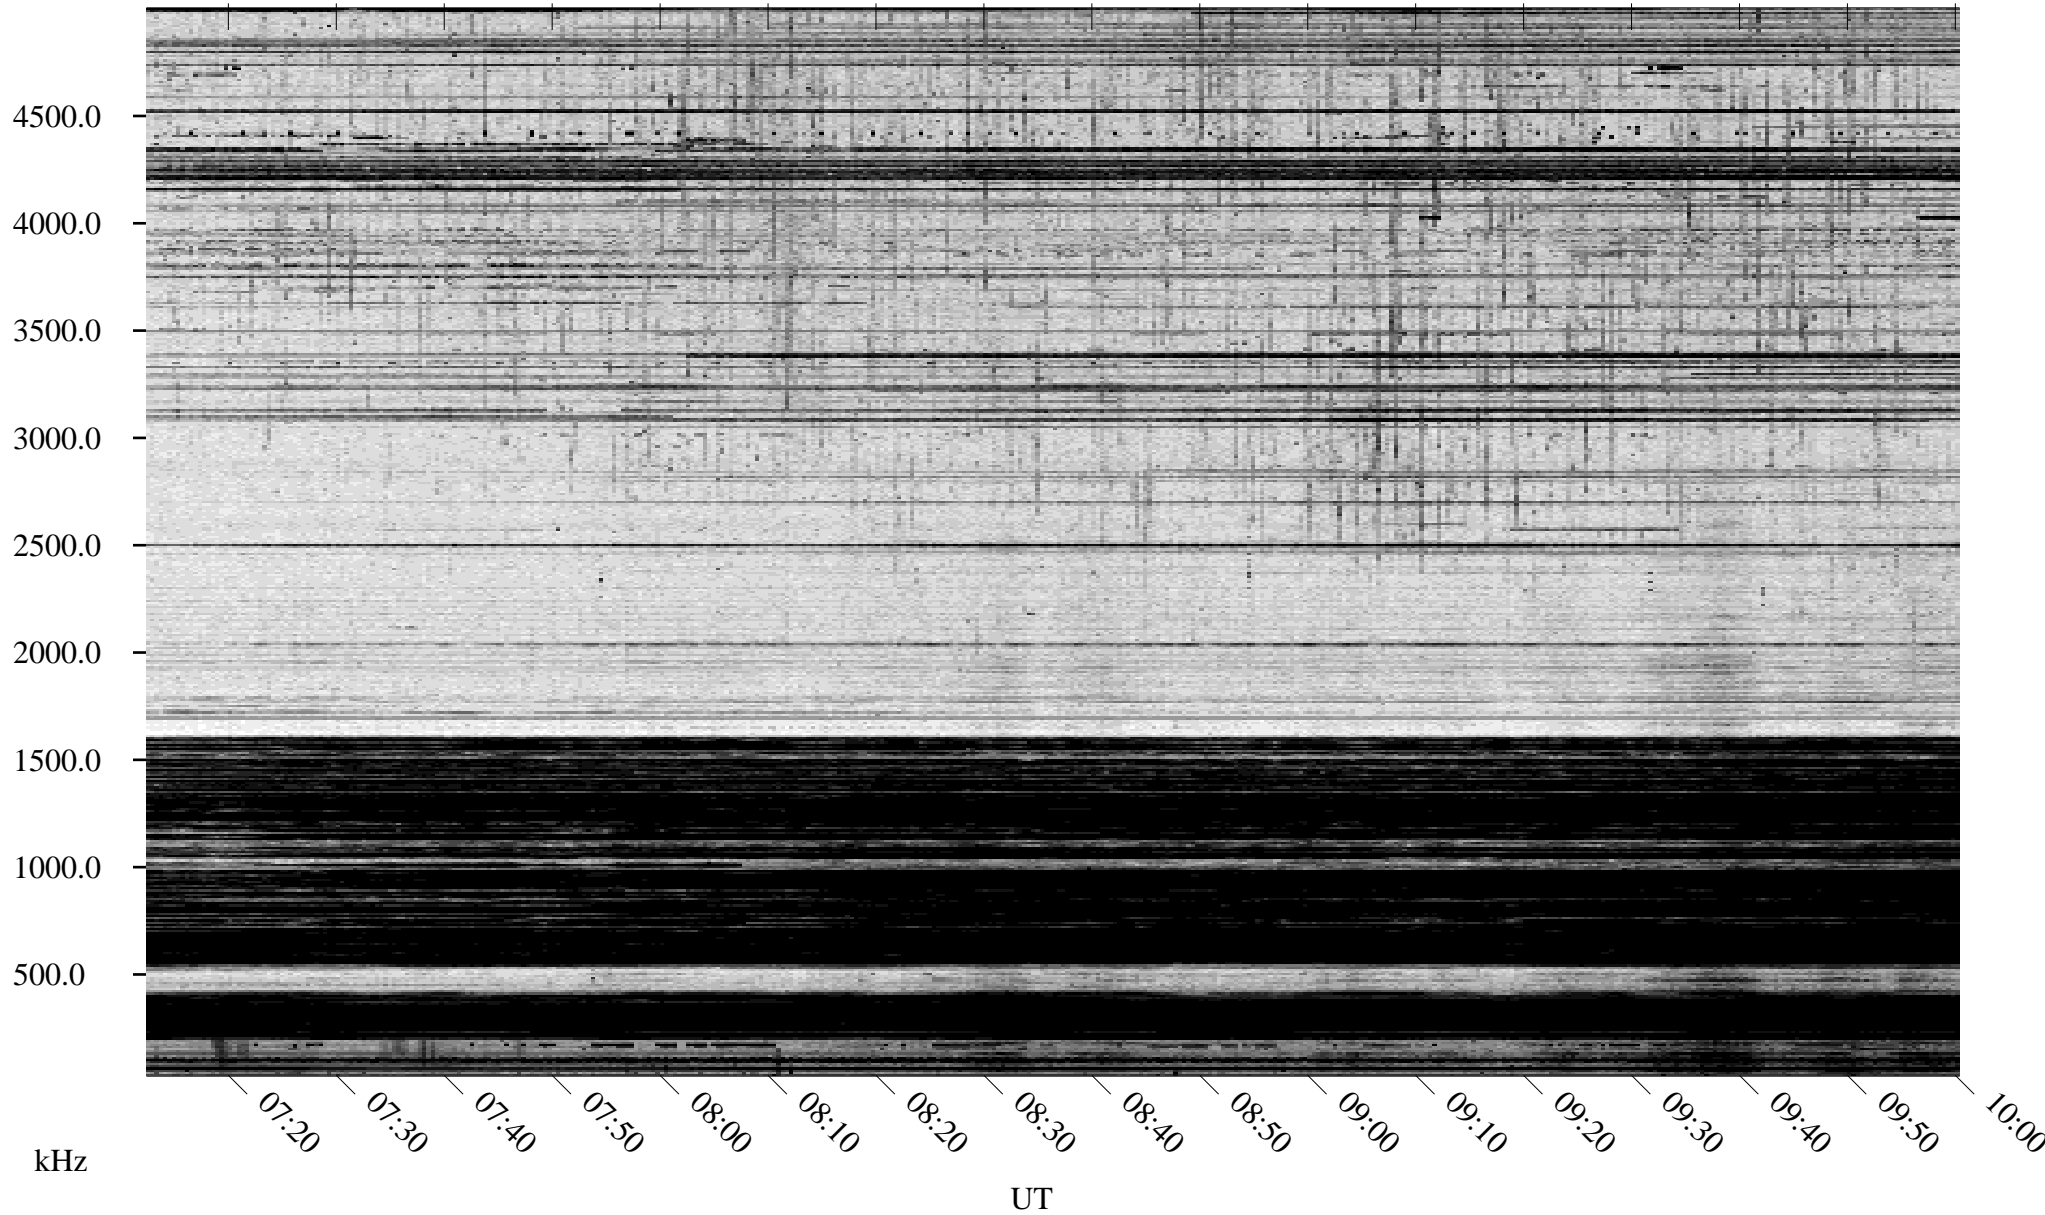

# 03/06/1995 Churchill, Manitoba

Linear Scale    Black = 161    White = 15

ch95064l.r00m max\_12

Page 4

# 03/06/1995 Churchill, Manitoba

Linear Scale    Black = 161    White = 15

ch95064l.r00m max\_12

Page 5