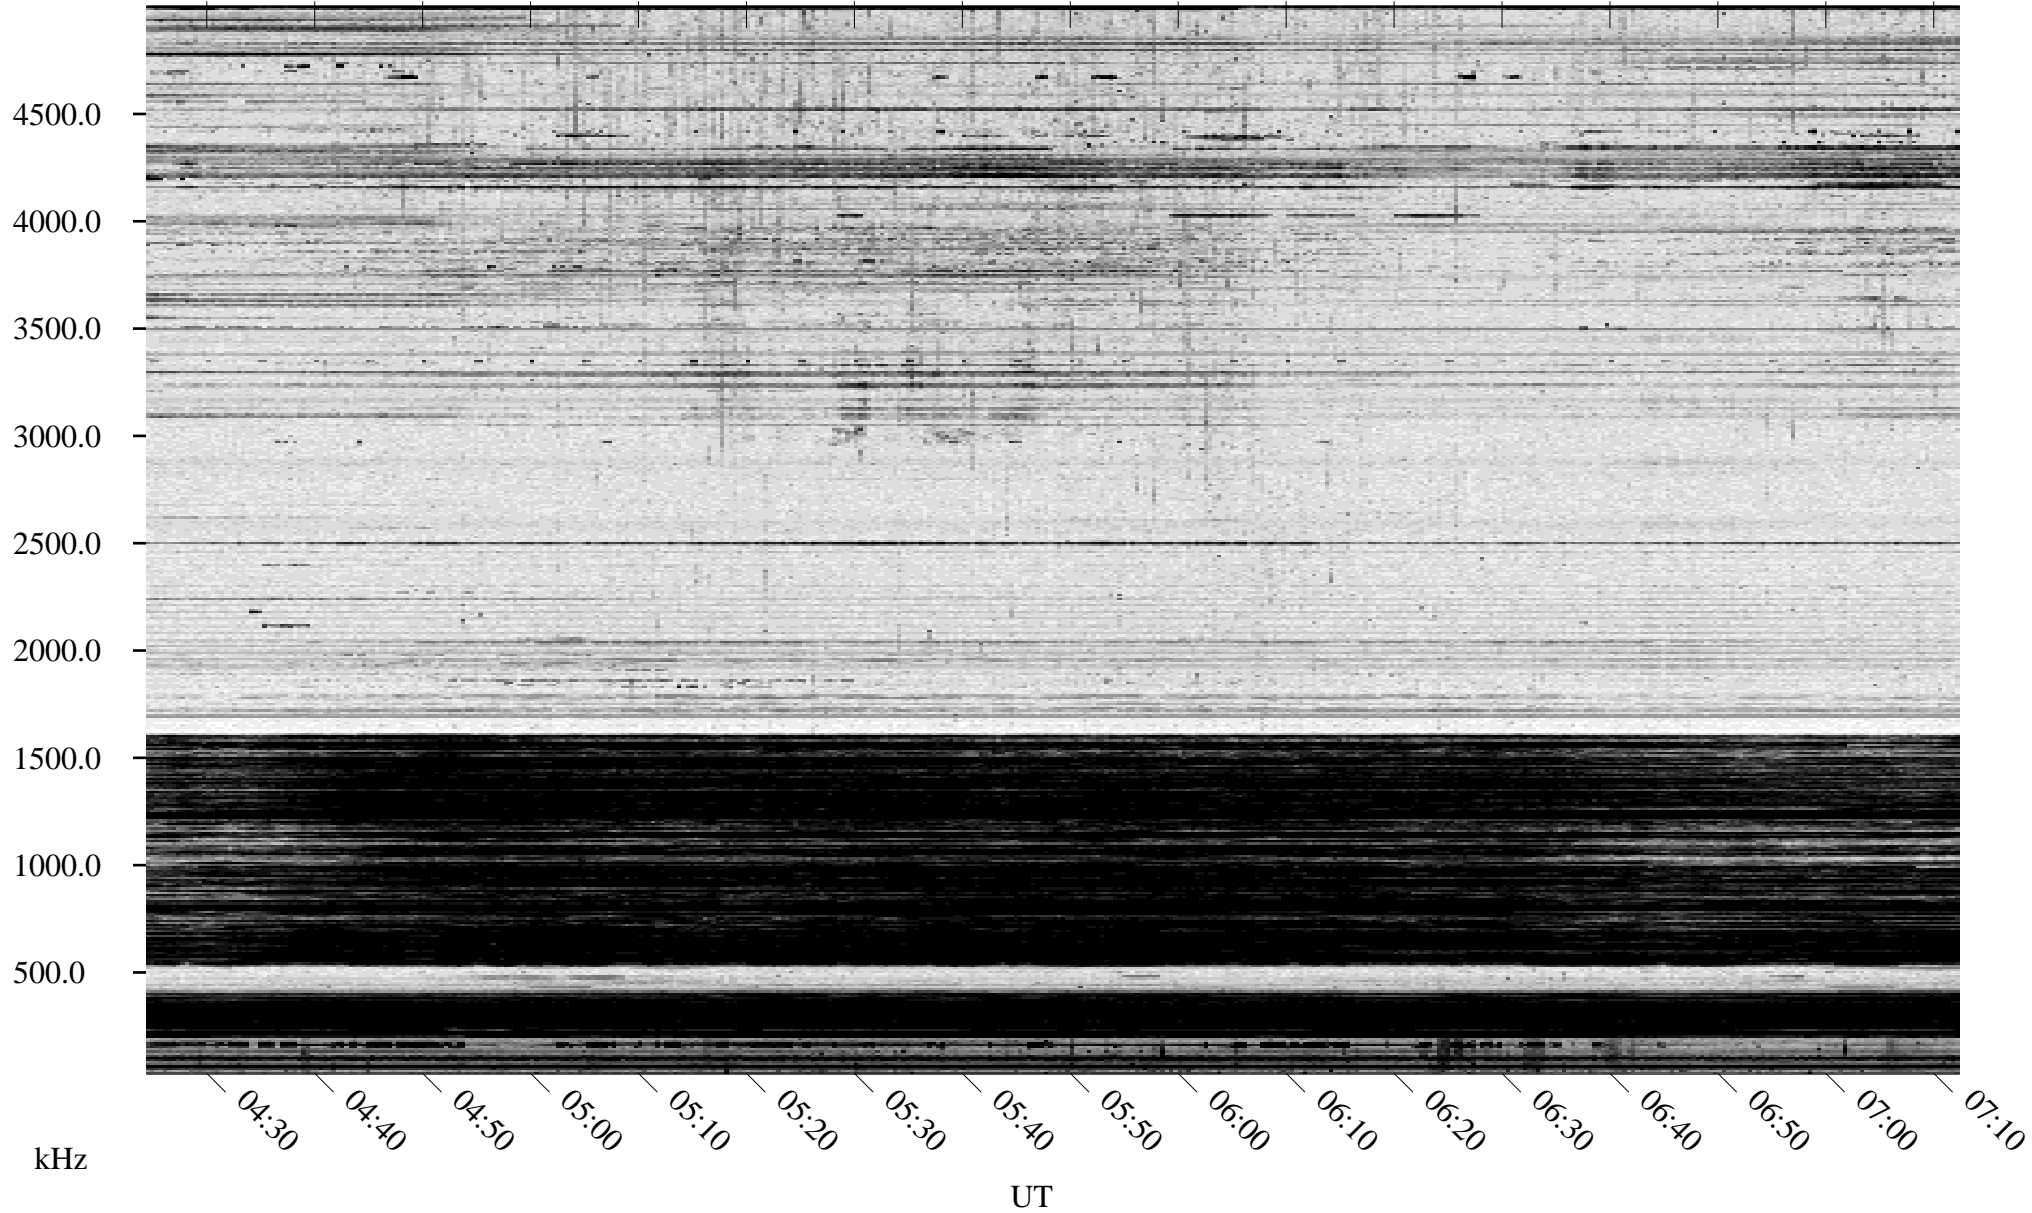

# 03/05/1995 Churchill, Manitoba

Linear Scale    Black = 161    White = 15

ch95064l.r00m max\_12

Page 2

# 03/06/1995 Churchill, Manitoba

Linear Scale    Black = 161    White = 15

ch95064l.r00m max\_12

Page 3

# 03/06/1995 Churchill, Manitoba

Linear Scale    Black = 161    White = 15

ch95064l.r00m max\_12

Page 4

# 03/06/1995 Churchill, Manitoba

Linear Scale    Black = 161    White = 15

ch95064l.r00m max\_12

Page 5