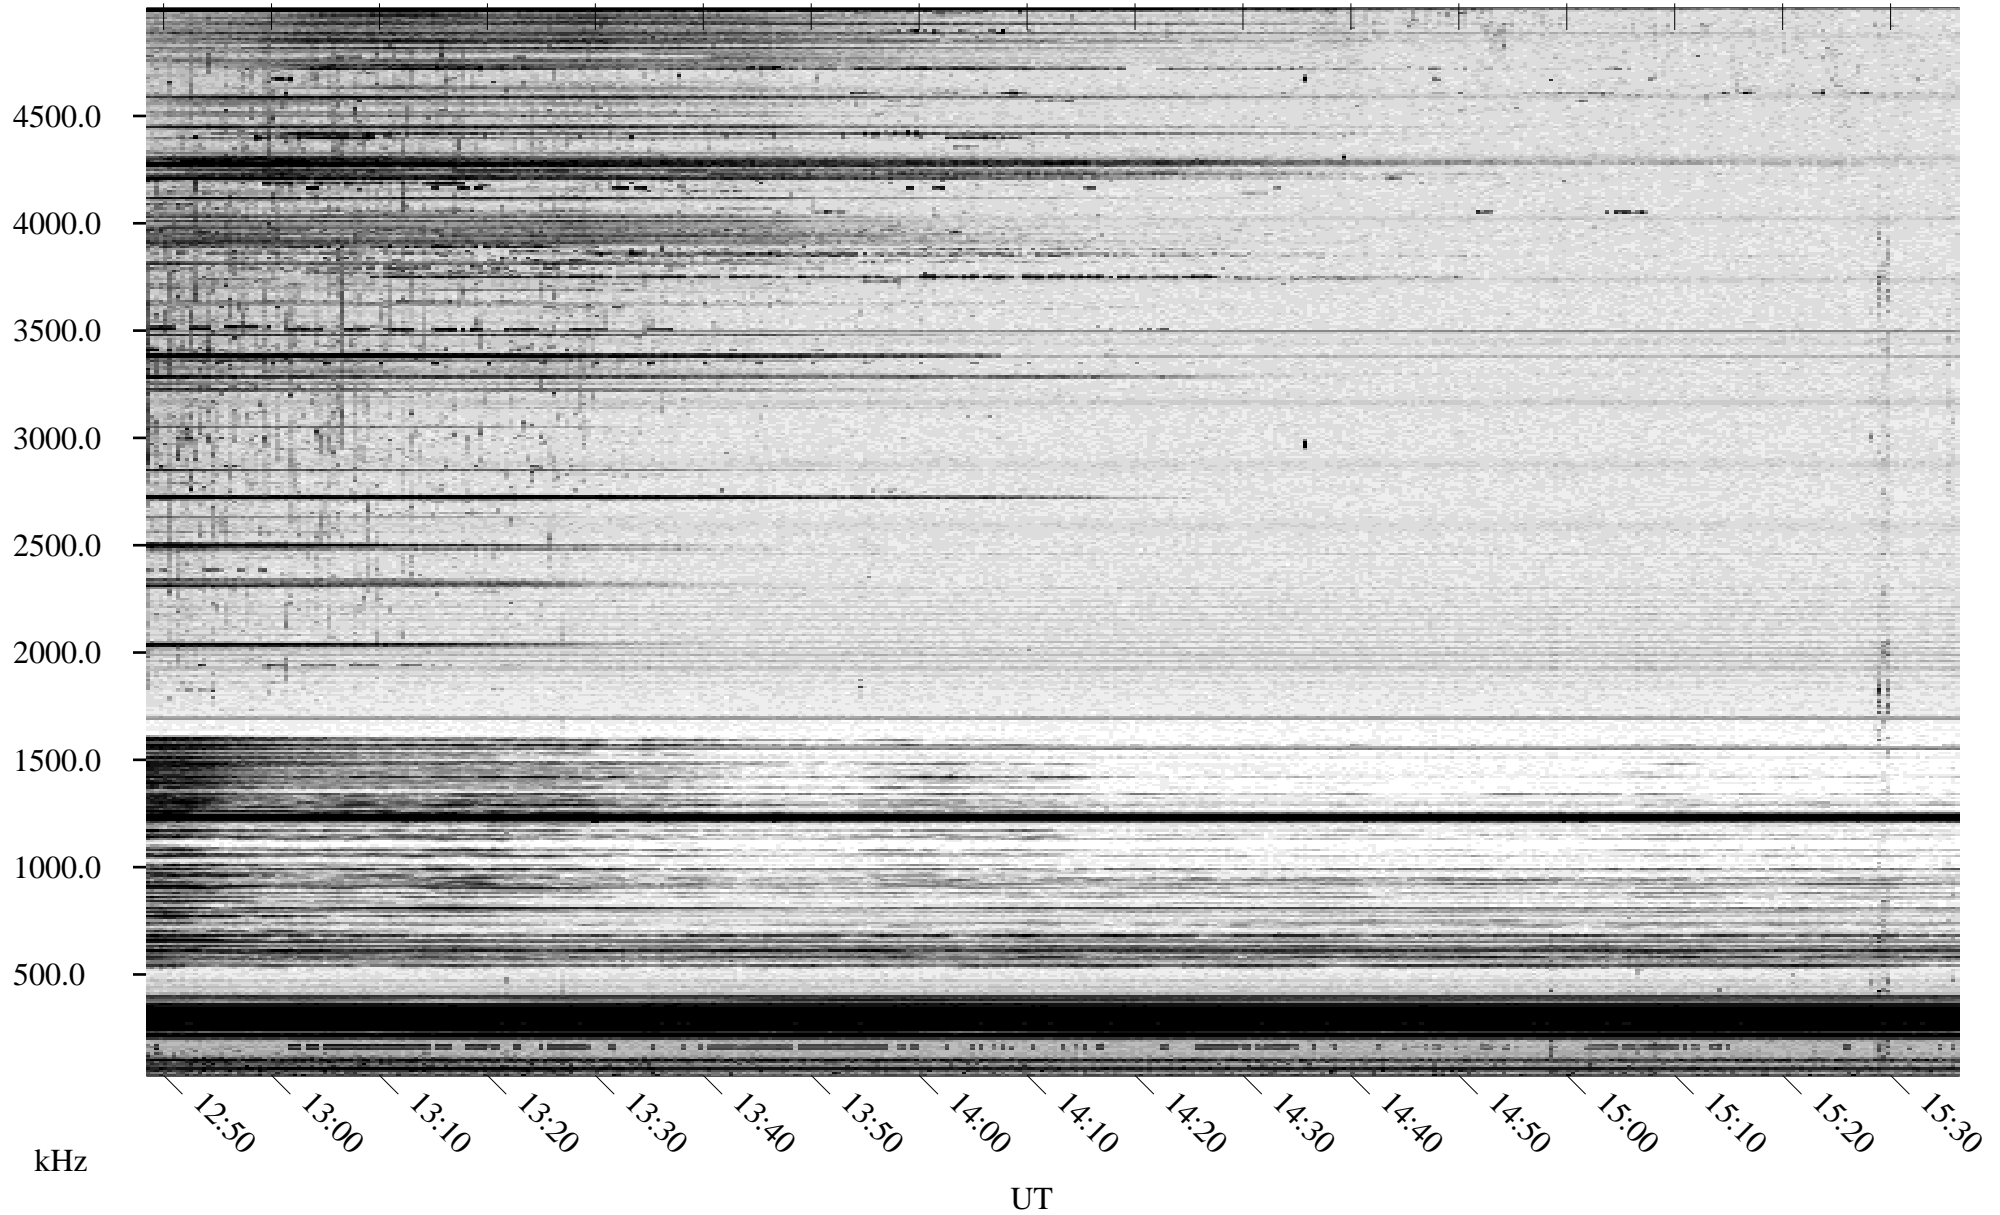

# 03/07/1995 Churchill, Manitoba

Linear Scale    Black = 161    White = 15

ch950651.r00m max\_12

Page 5

# 03/07/1995 Churchill, Manitoba

Linear Scale    Black = 161    White = 15

ch950651.r00m max\_12

Page 6

# 03/07/1995 Churchill, Manitoba

Linear Scale    Black = 161    White = 15

ch950651.r00m max\_12

Page 7

# 03/07/1995 Churchill, Manitoba

Linear Scale    Black = 161    White = 15

ch95065l.r00m max\_12

Page 8