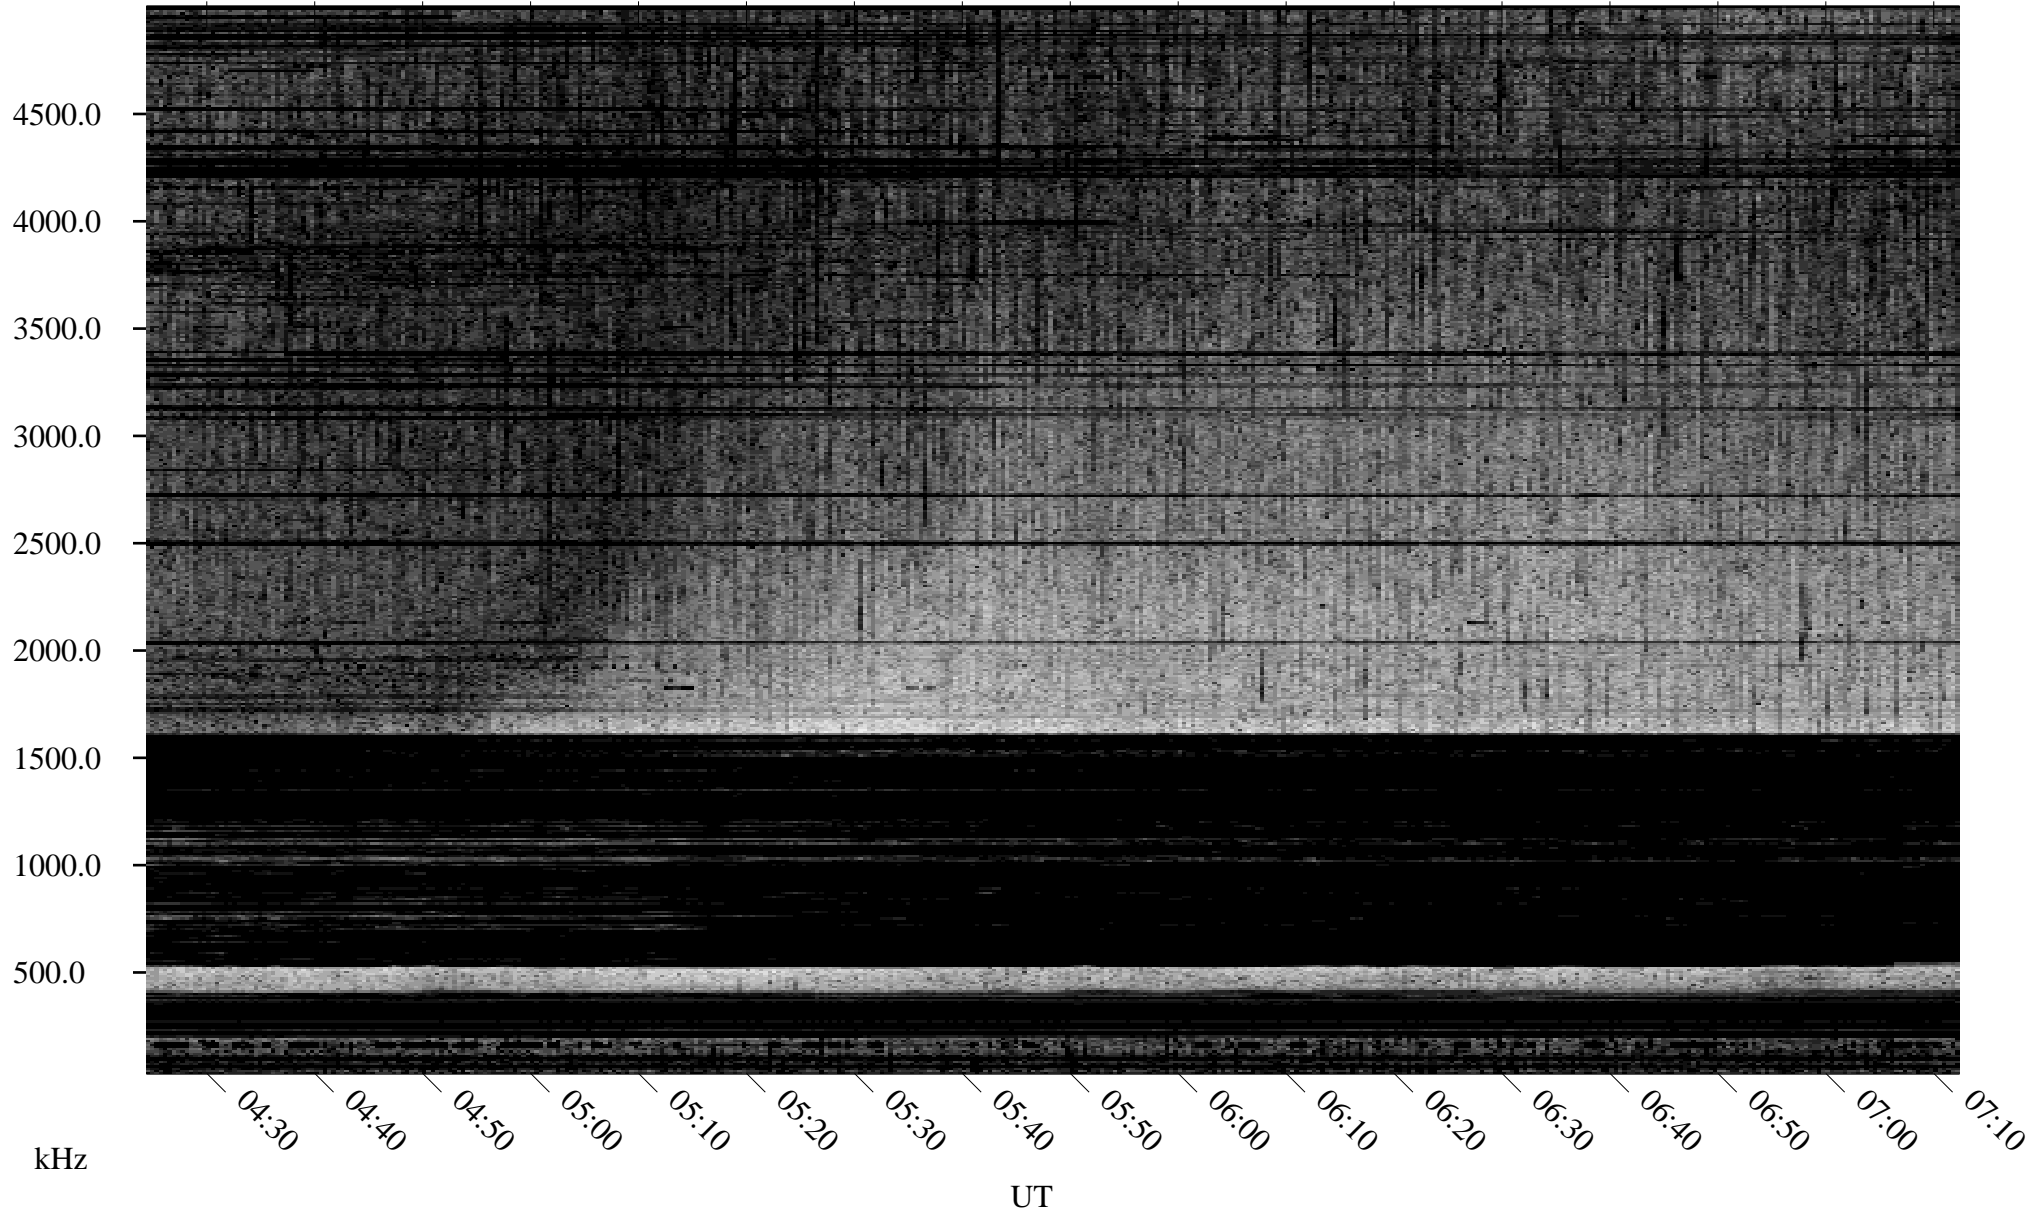

# 03/07/1995 Churchill, Manitoba

Linear Scale    Black = 161    White = 15

ch950651.r00m max\_12

Page 3

# 03/07/1995 Churchill, Manitoba

Linear Scale    Black = 161    White = 15

ch950651.r00m max\_12

Page 4