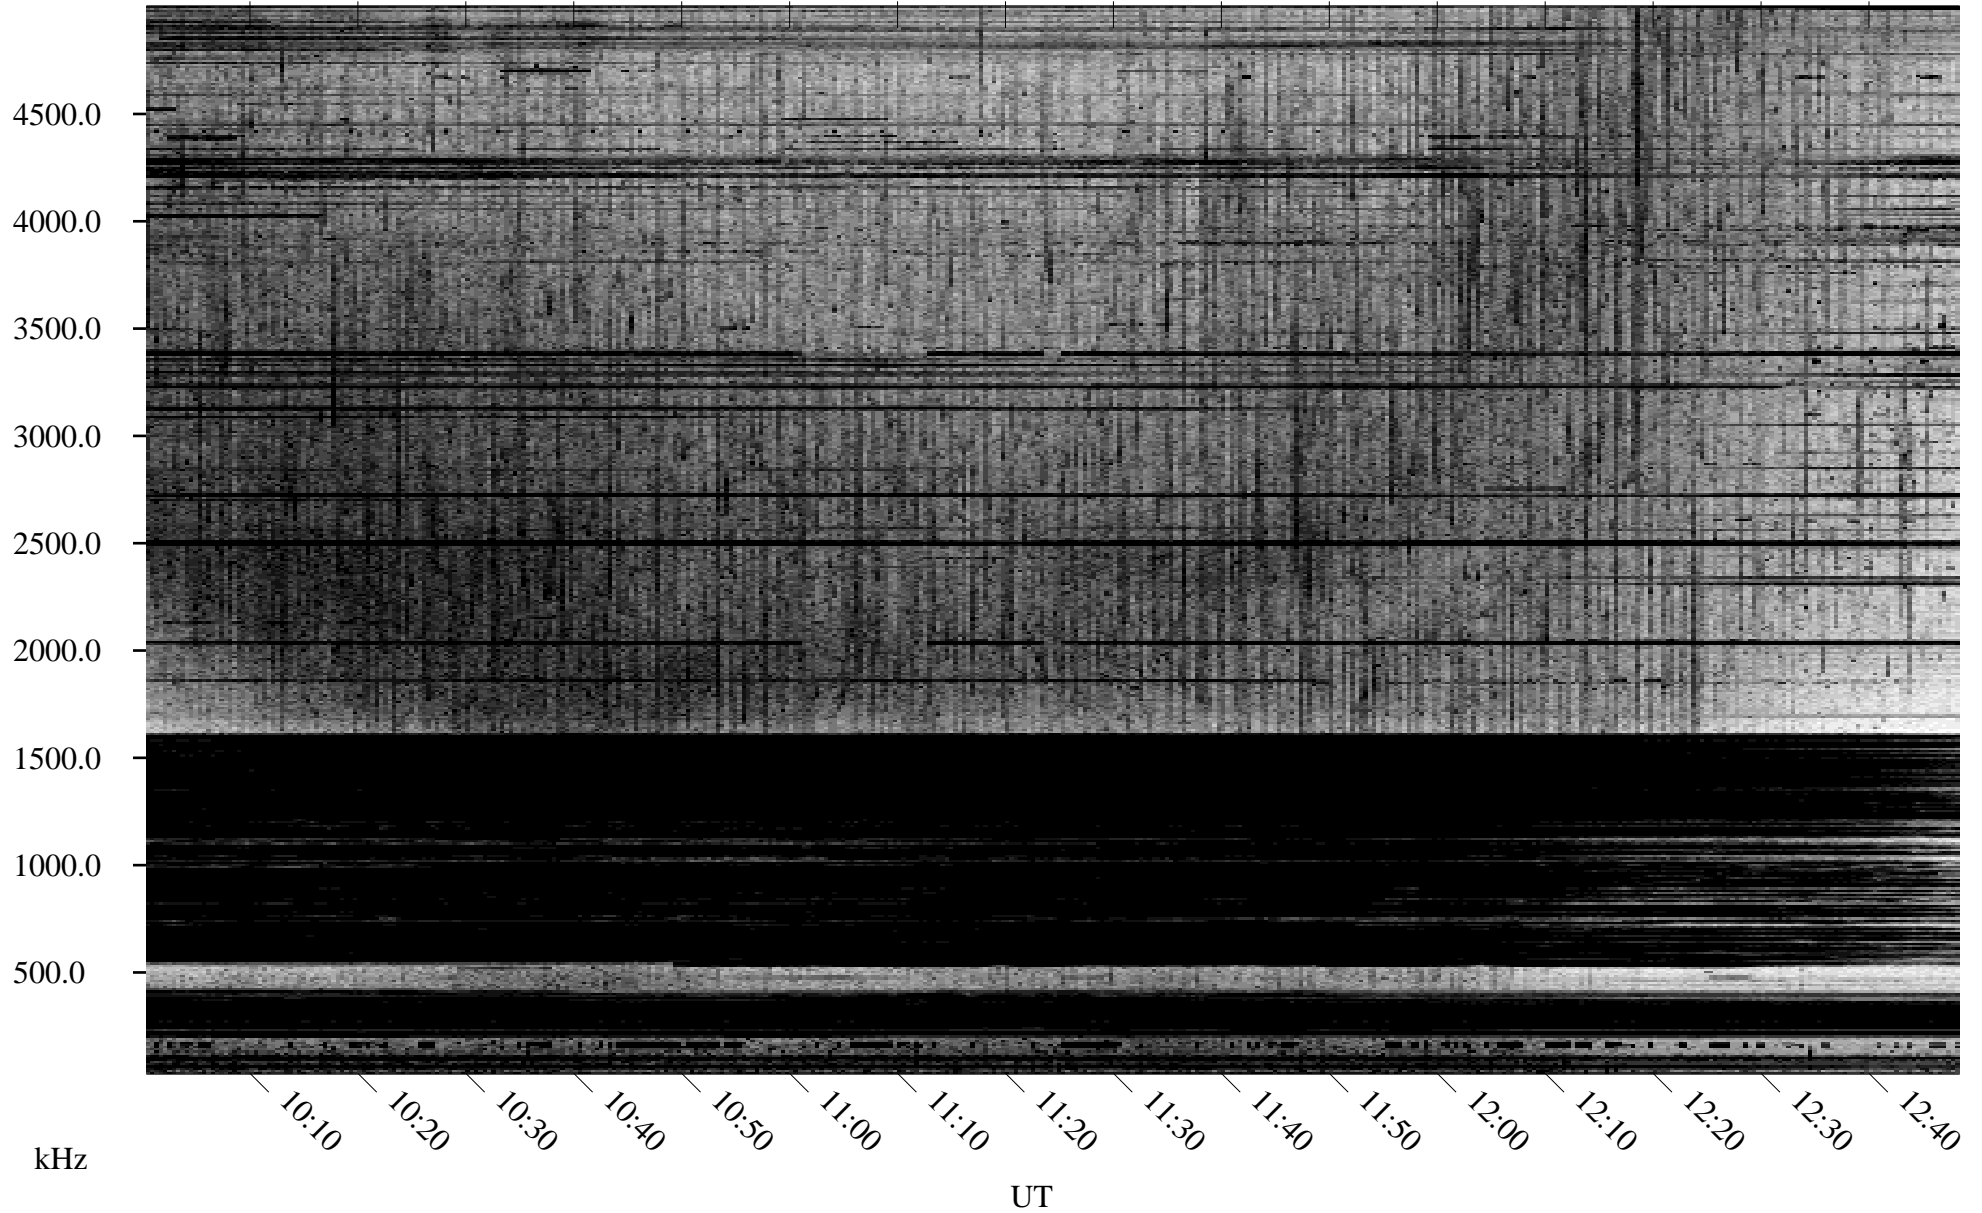

# 03/07/1995 Churchill, Manitoba

Linear Scale    Black = 161    White = 15

ch950651.r00m max\_12

Page 5

# 03/07/1995 Churchill, Manitoba

Linear Scale    Black = 161    White = 15

ch950651.r00m max\_12

Page 6