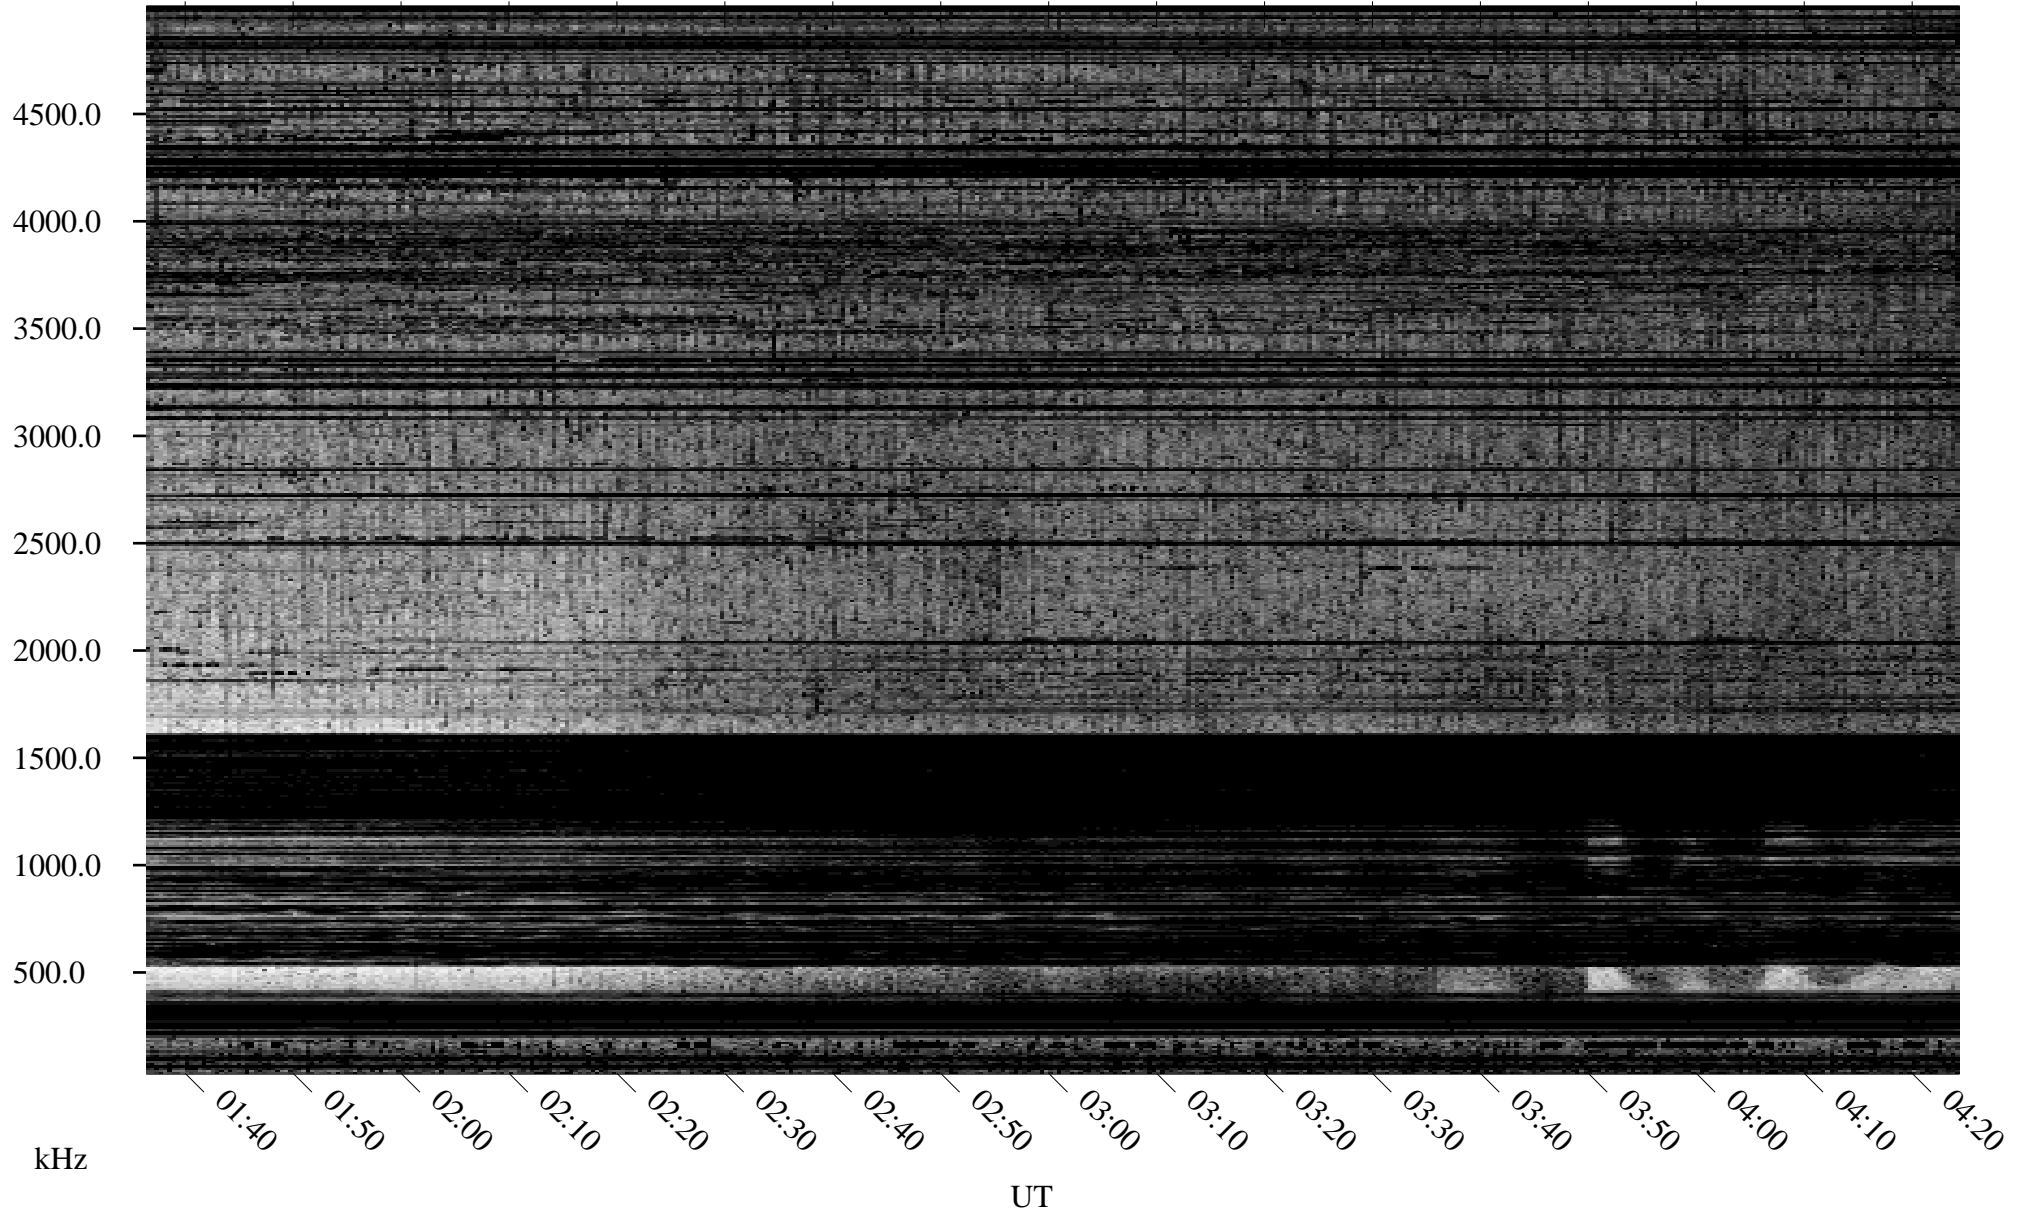

# 03/06/1995 Churchill, Manitoba

Linear Scale    Black = 161    White = 15

ch950651.r00m max\_12

Page 1

# 03/06/1995 Churchill, Manitoba

Linear Scale    Black = 161    White = 15

ch950651.r00m max\_12

Page 2

# 03/07/1995 Churchill, Manitoba

Linear Scale    Black = 161    White = 15

ch950651.r00m max\_12

Page 3

# 03/07/1995 Churchill, Manitoba

Linear Scale    Black = 161    White = 15

ch950651.r00m max\_12

Page 4