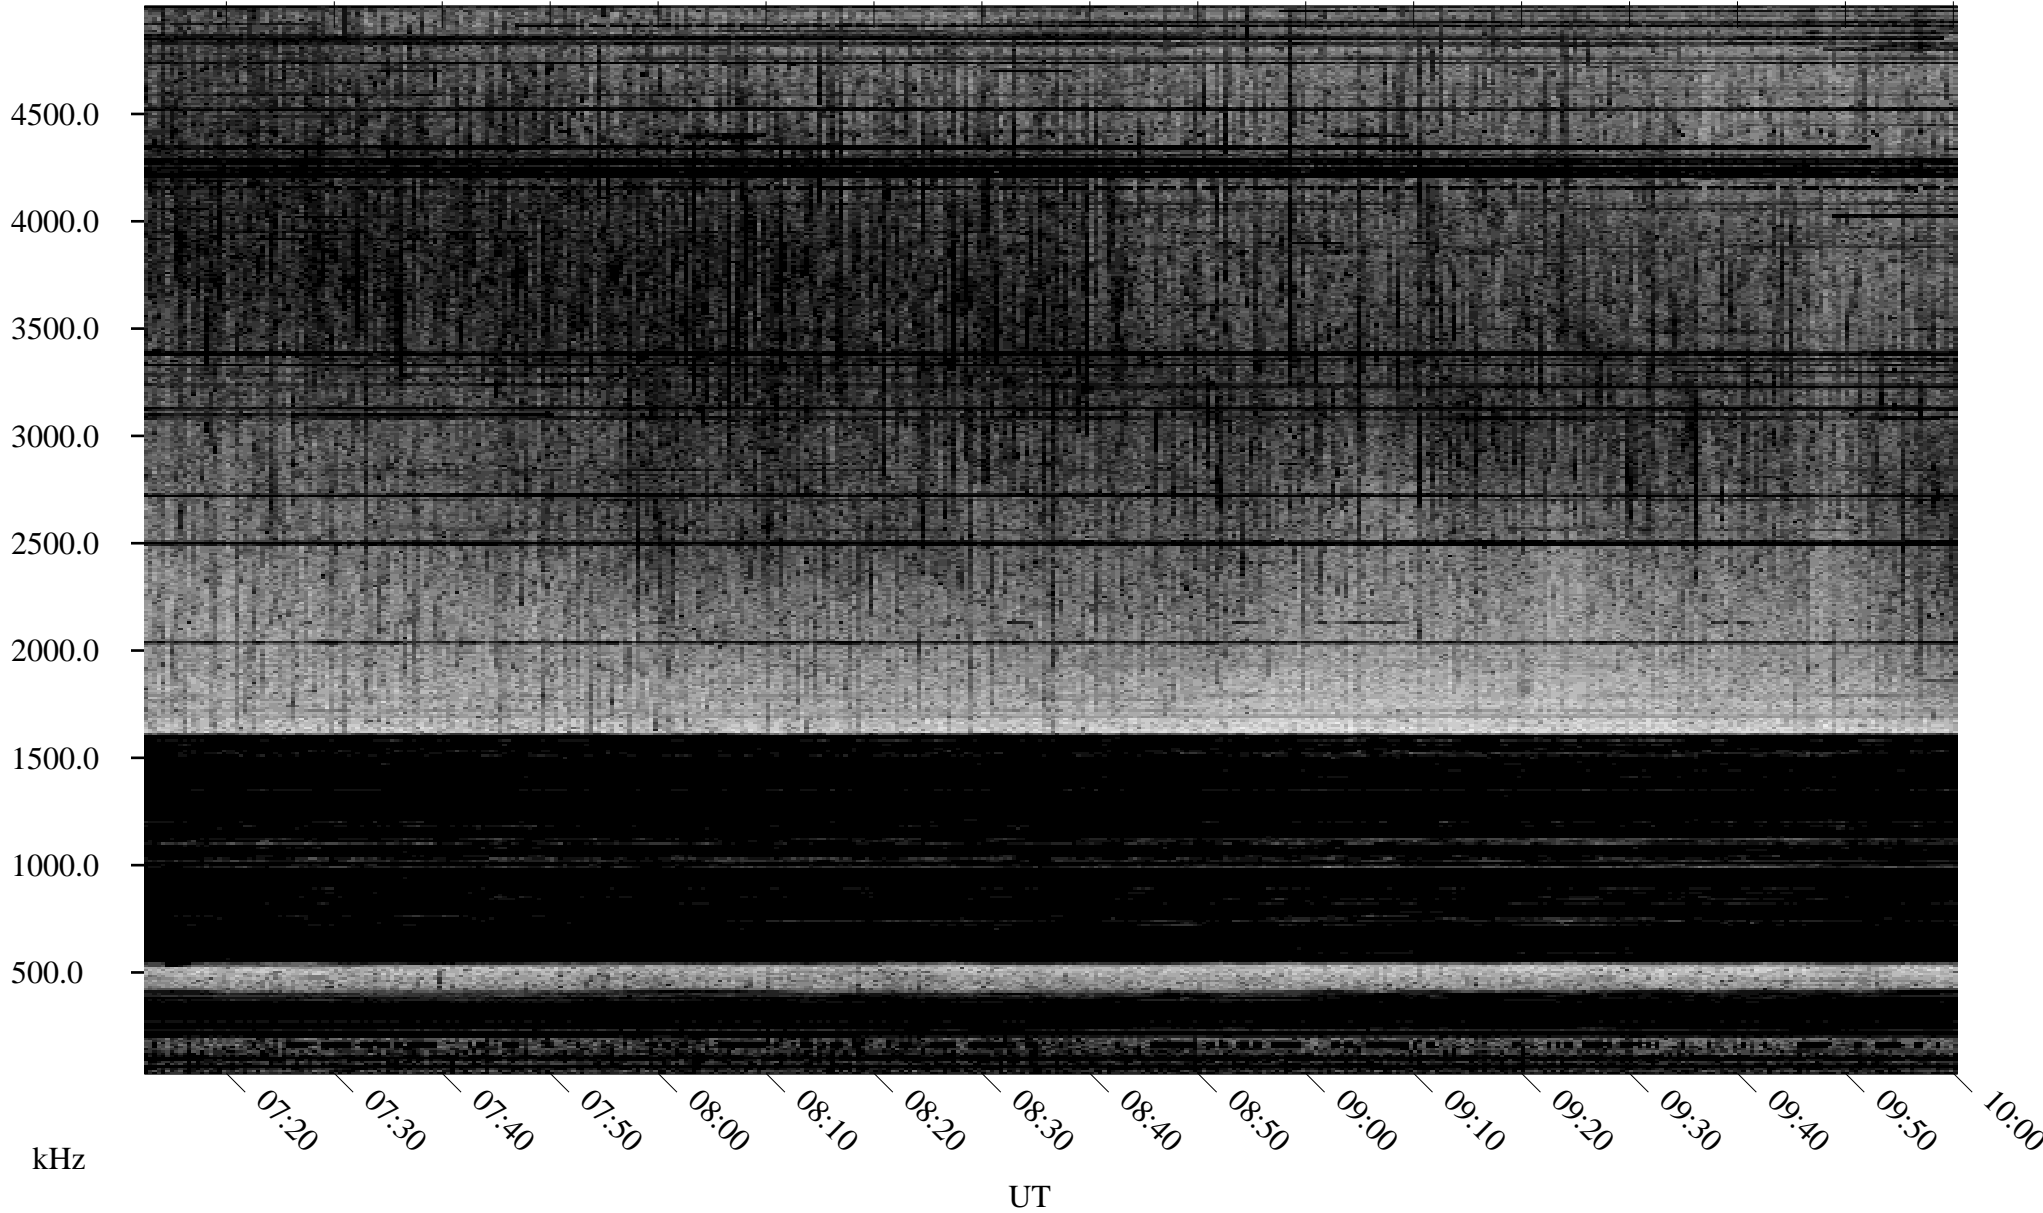

# 03/07/1995 Churchill, Manitoba

Linear Scale    Black = 161    White = 15

ch950651.r00m max\_12

Page 4

# 03/07/1995 Churchill, Manitoba

Linear Scale    Black = 161    White = 15

ch950651.r00m max\_12

Page 5

# 03/07/1995 Churchill, Manitoba

Linear Scale    Black = 161    White = 15

ch950651.r00m max\_12

Page 6