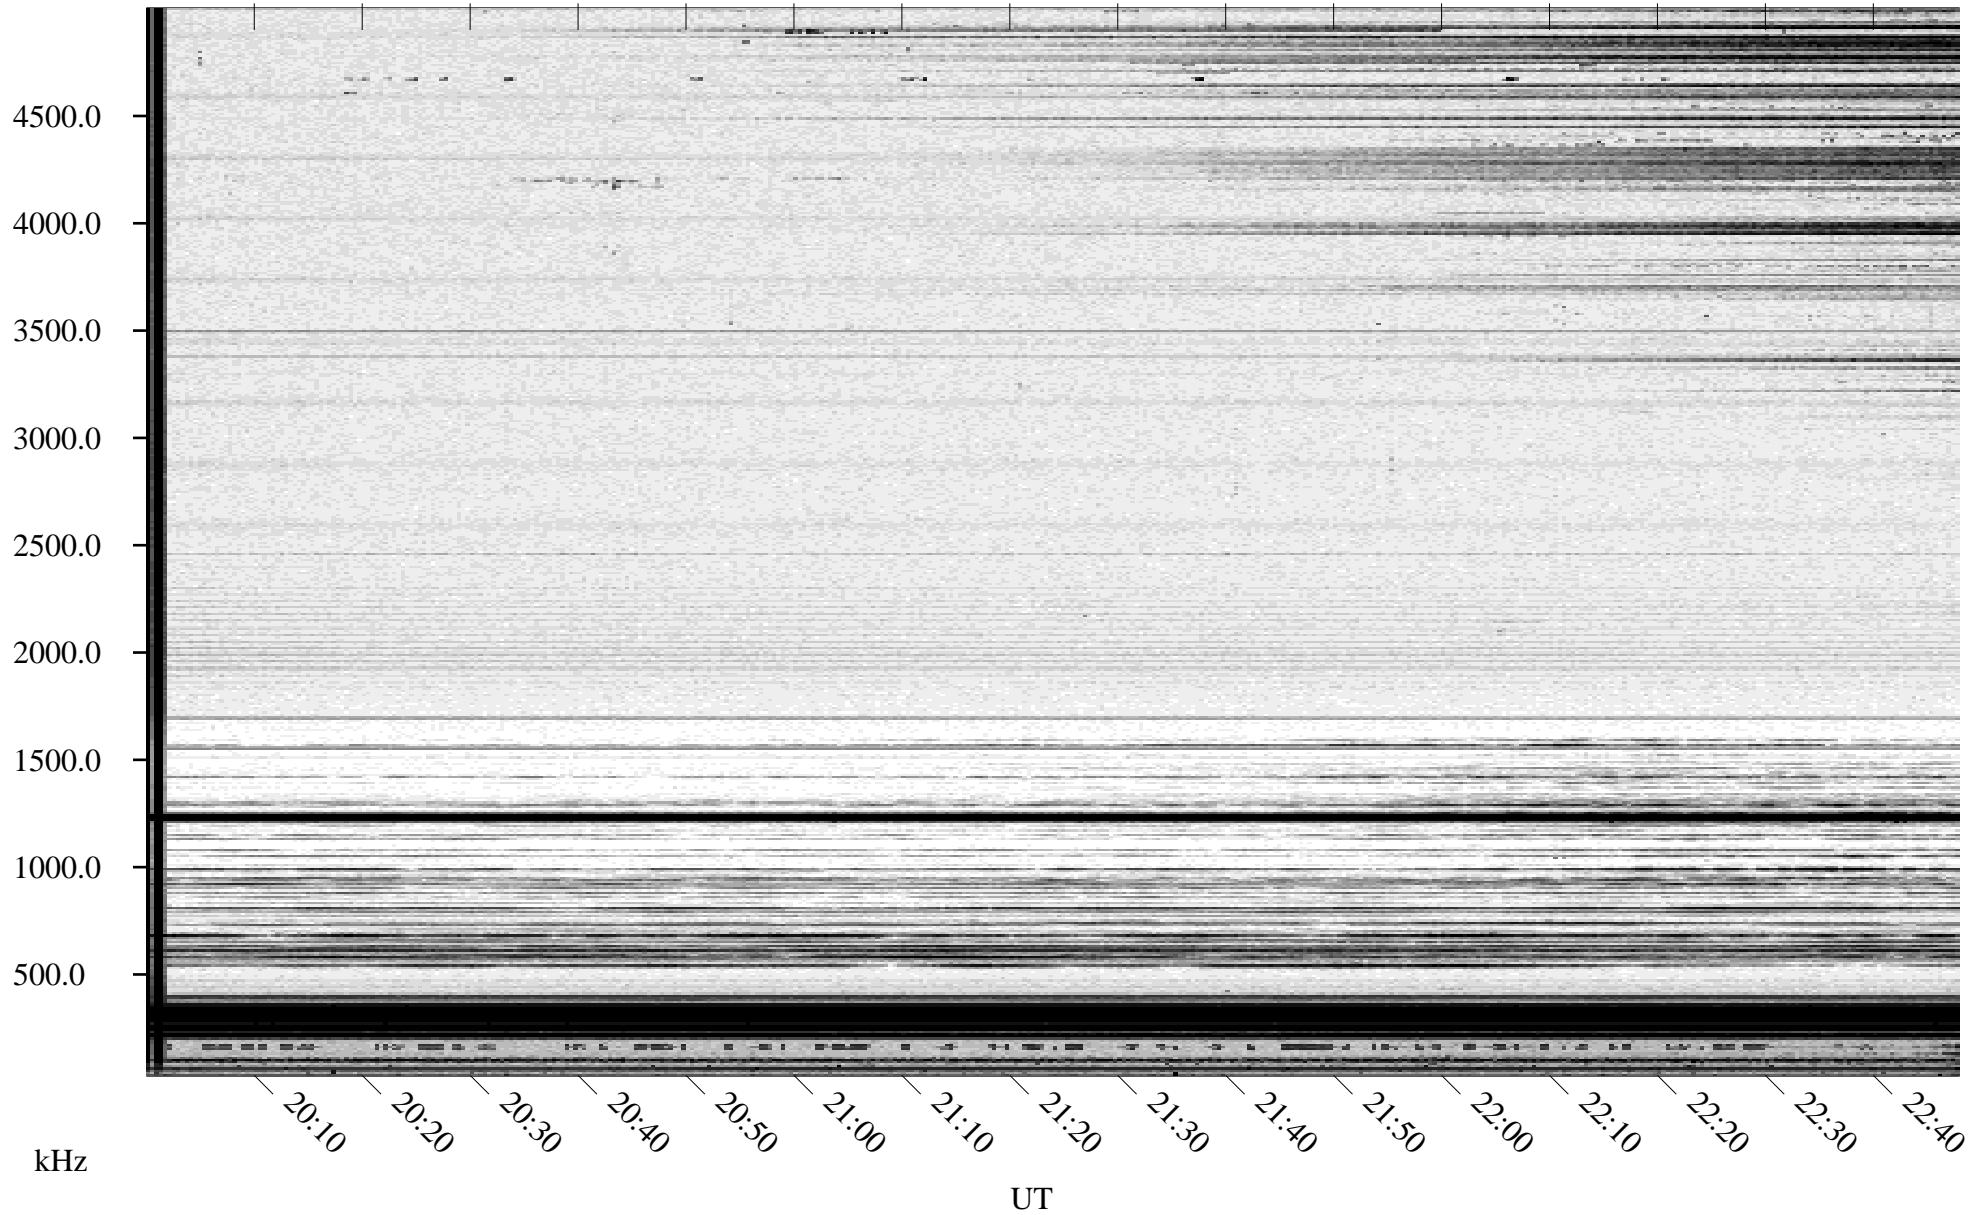

# 03/06/1995 Churchill, Manitoba

Linear Scale    Black = 161    White = 15

ch950651.r00m max\_12

Page 1

# 03/06/1995 Churchill, Manitoba

Linear Scale    Black = 161    White = 15

ch950651.r00m max\_12

Page 2

# 03/07/1995 Churchill, Manitoba

Linear Scale    Black = 161    White = 15

ch950651.r00m max\_12

Page 3

# 03/07/1995 Churchill, Manitoba

Linear Scale    Black = 161    White = 15

ch950651.r00m max\_12

Page 4