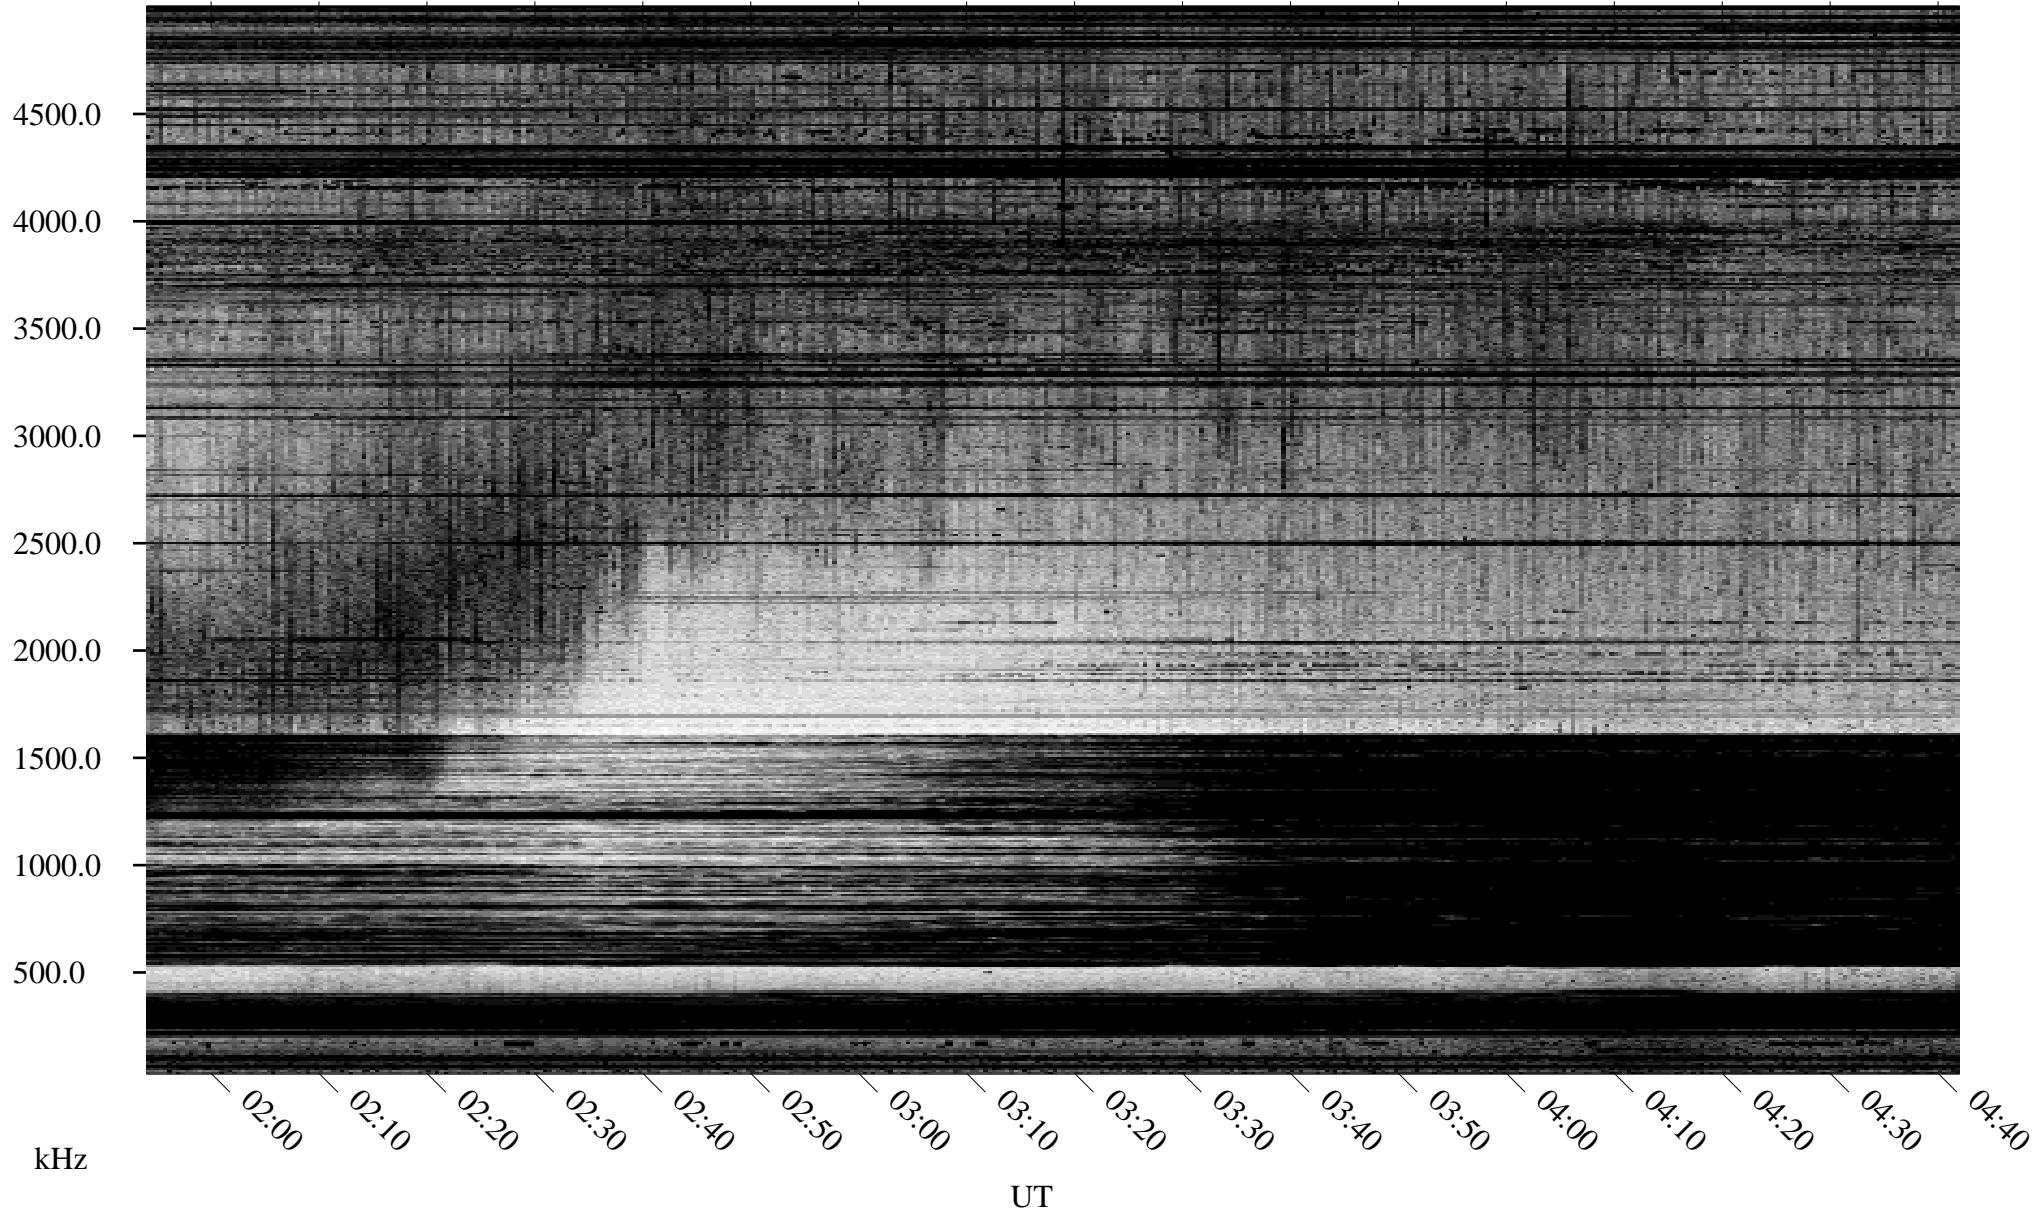

03/07/1995 Churchill, Manitoba

Linear Scale Black = 161 White = 15

ch95066l.r03m max_12

Page 1

03/08/1995 Churchill, Manitoba

Linear Scale Black = 161 White = 15

ch95066l.r03m max_12

Page 2

03/08/1995 Churchill, Manitoba

Linear Scale Black = 161 White = 15

ch95066l.r03m max_12

Page 3

03/08/1995 Churchill, Manitoba

Linear Scale Black = 161 White = 15

ch95066l.r03m max_12

Page 4

03/08/1995 Churchill, Manitoba

Linear Scale Black = 161 White = 15

ch95066l.r03m max_12

Page 5

03/08/1995 Churchill, Manitoba

Linear Scale Black = 161 White = 15

ch95066l.r03m max_12

Page 6

03/08/1995 Churchill, Manitoba

Linear Scale Black = 161 White = 15

ch95066l.r03m max_12

Page 7

kHz

UT