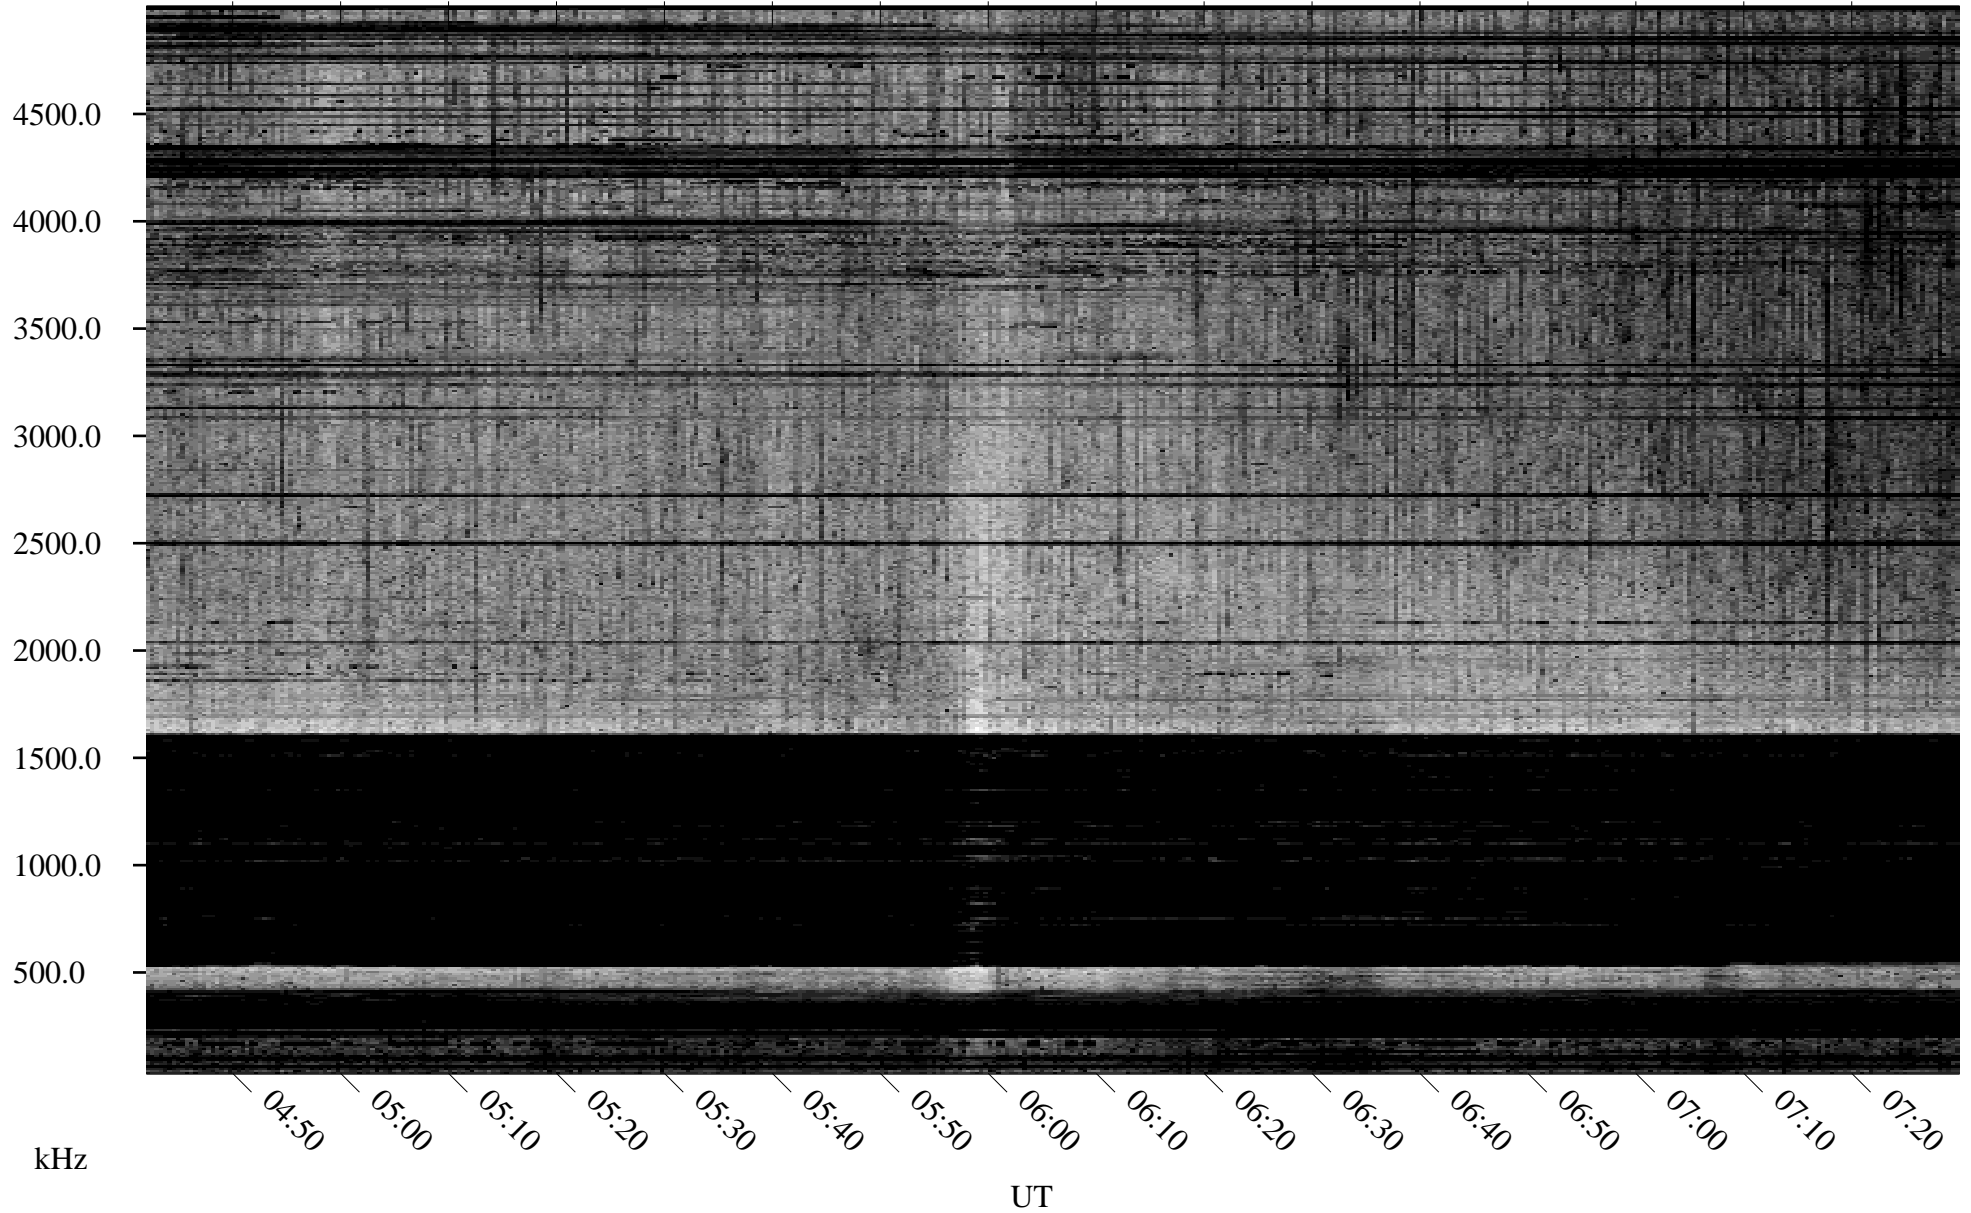

03/07/1995 Churchill, Manitoba

Linear Scale Black = 161 White = 15

ch95066l.r03m max_12

Page 1

03/08/1995 Churchill, Manitoba

Linear Scale Black = 161 White = 15

ch95066l.r03m max_12

Page 2

03/08/1995 Churchill, Manitoba

Linear Scale Black = 161 White = 15

ch95066l.r03m max_12

Page 3

03/08/1995 Churchill, Manitoba

Linear Scale Black = 161 White = 15

ch95066l.r03m max_12

Page 4

03/08/1995 Churchill, Manitoba

Linear Scale Black = 161 White = 15

ch95066l.r03m max_12

Page 5

03/08/1995 Churchill, Manitoba

Linear Scale Black = 161 White = 15

ch95066l.r03m max_12

Page 6

03/08/1995 Churchill, Manitoba

Linear Scale Black = 161 White = 15

ch95066l.r03m max_12

Page 7

kHz

UT