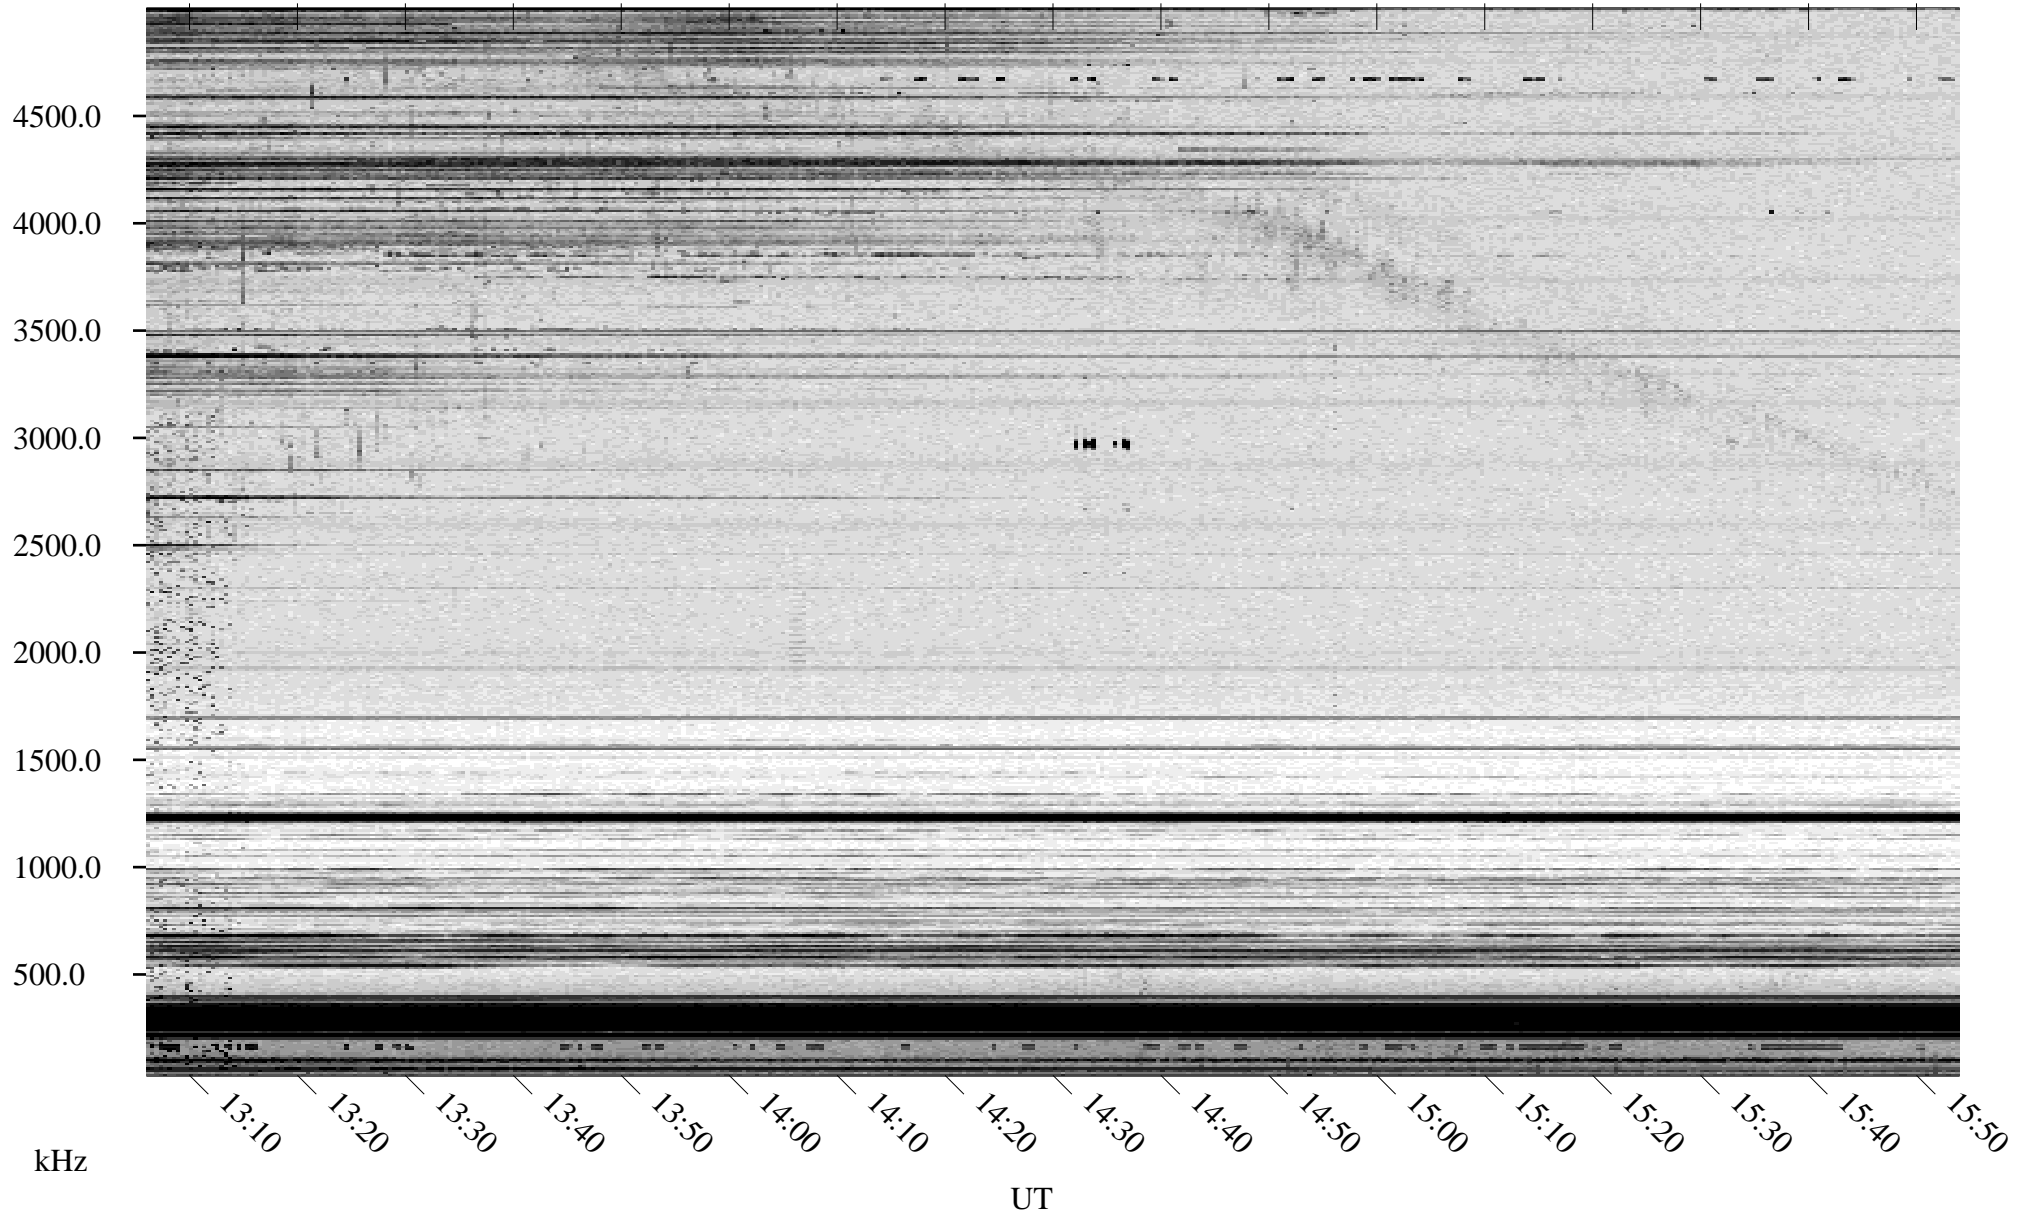

03/07/1995 Churchill, Manitoba

Linear Scale Black = 161 White = 15

ch95066l.r03m max_12

Page 1

03/08/1995 Churchill, Manitoba

Linear Scale Black = 161 White = 15

ch95066l.r03m max_12

Page 2

03/08/1995 Churchill, Manitoba

Linear Scale Black = 161 White = 15

ch95066l.r03m max_12

Page 3

03/08/1995 Churchill, Manitoba

Linear Scale Black = 161 White = 15

ch95066l.r03m max_12

Page 4

03/08/1995 Churchill, Manitoba

Linear Scale Black = 161 White = 15

ch95066l.r03m max_12

Page 5

03/08/1995 Churchill, Manitoba

Linear Scale Black = 161 White = 15

ch95066l.r03m max_12

Page 6

03/08/1995 Churchill, Manitoba

Linear Scale Black = 161 White = 15

ch95066l.r03m max_12

Page 7

kHz

UT