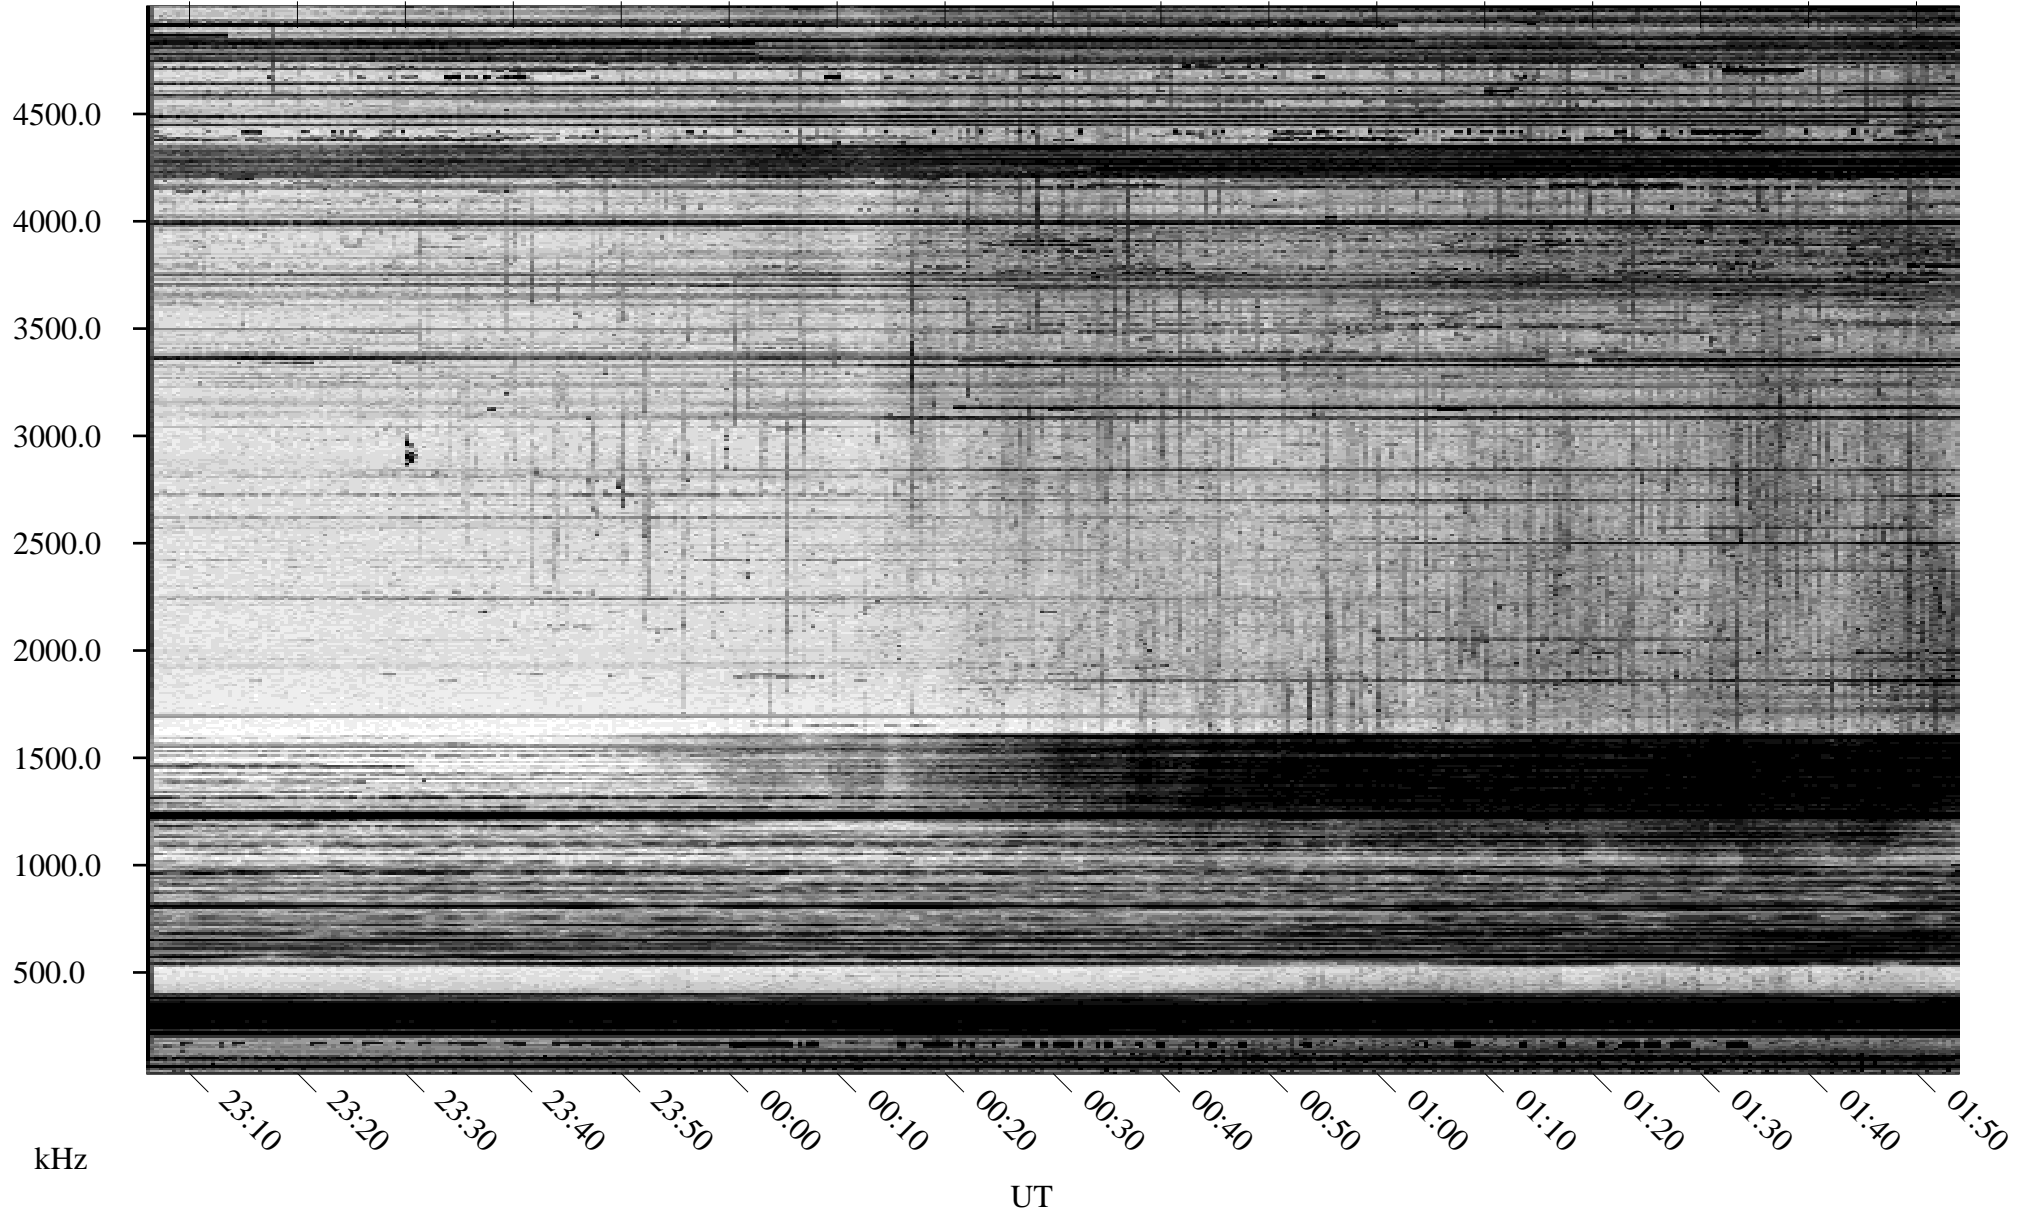

03/07/1995 Churchill, Manitoba

Linear Scale Black = 161 White = 15

ch95066l.r03m max_12

Page 1

03/08/1995 Churchill, Manitoba

Linear Scale Black = 161 White = 15

ch95066l.r03m max_12

Page 2

03/08/1995 Churchill, Manitoba

Linear Scale Black = 161 White = 15

ch95066l.r03m max_12

Page 3

03/08/1995 Churchill, Manitoba

Linear Scale Black = 161 White = 15

ch95066l.r03m max_12

Page 4

03/08/1995 Churchill, Manitoba

Linear Scale Black = 161 White = 15

ch95066l.r03m max_12

Page 5

03/08/1995 Churchill, Manitoba

Linear Scale Black = 161 White = 15

ch95066l.r03m max_12

Page 6

03/08/1995 Churchill, Manitoba

Linear Scale Black = 161 White = 15

ch95066l.r03m max_12

Page 7

kHz

UT