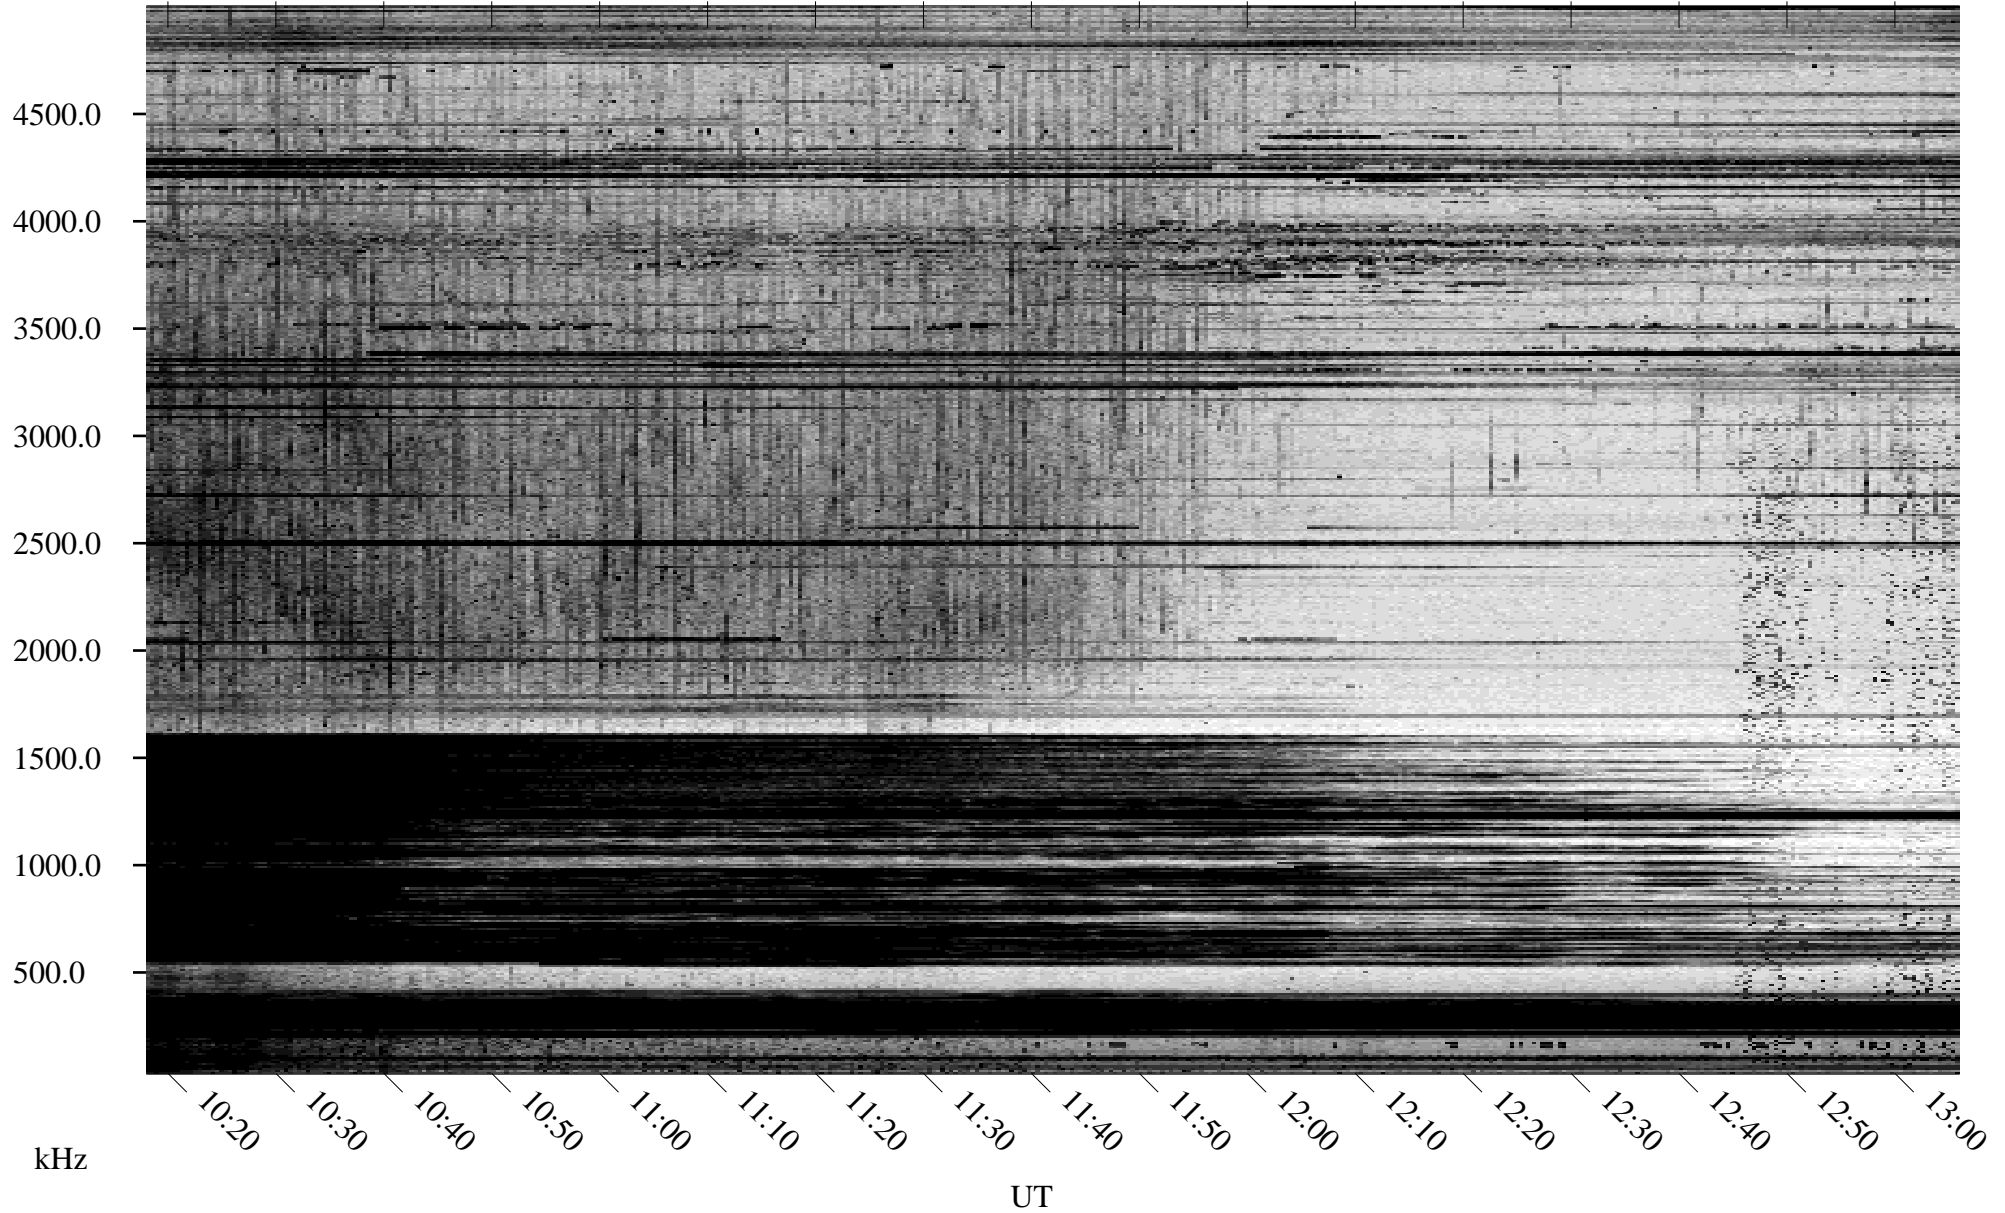

03/07/1995 Churchill, Manitoba

Linear Scale Black = 161 White = 15

ch95066l.r03m max_12

Page 1

03/08/1995 Churchill, Manitoba

Linear Scale Black = 161 White = 15

ch95066l.r03m max_12

Page 2

03/08/1995 Churchill, Manitoba

Linear Scale Black = 161 White = 15

ch95066l.r03m max_12

Page 3

03/08/1995 Churchill, Manitoba

Linear Scale Black = 161 White = 15

ch95066l.r03m max_12

Page 4

03/08/1995 Churchill, Manitoba

Linear Scale Black = 161 White = 15

ch95066l.r03m max_12

Page 5

03/08/1995 Churchill, Manitoba

Linear Scale Black = 161 White = 15

ch95066l.r03m max_12

Page 6

03/08/1995 Churchill, Manitoba

Linear Scale Black = 161 White = 15

ch95066l.r03m max_12

Page 7

kHz

UT