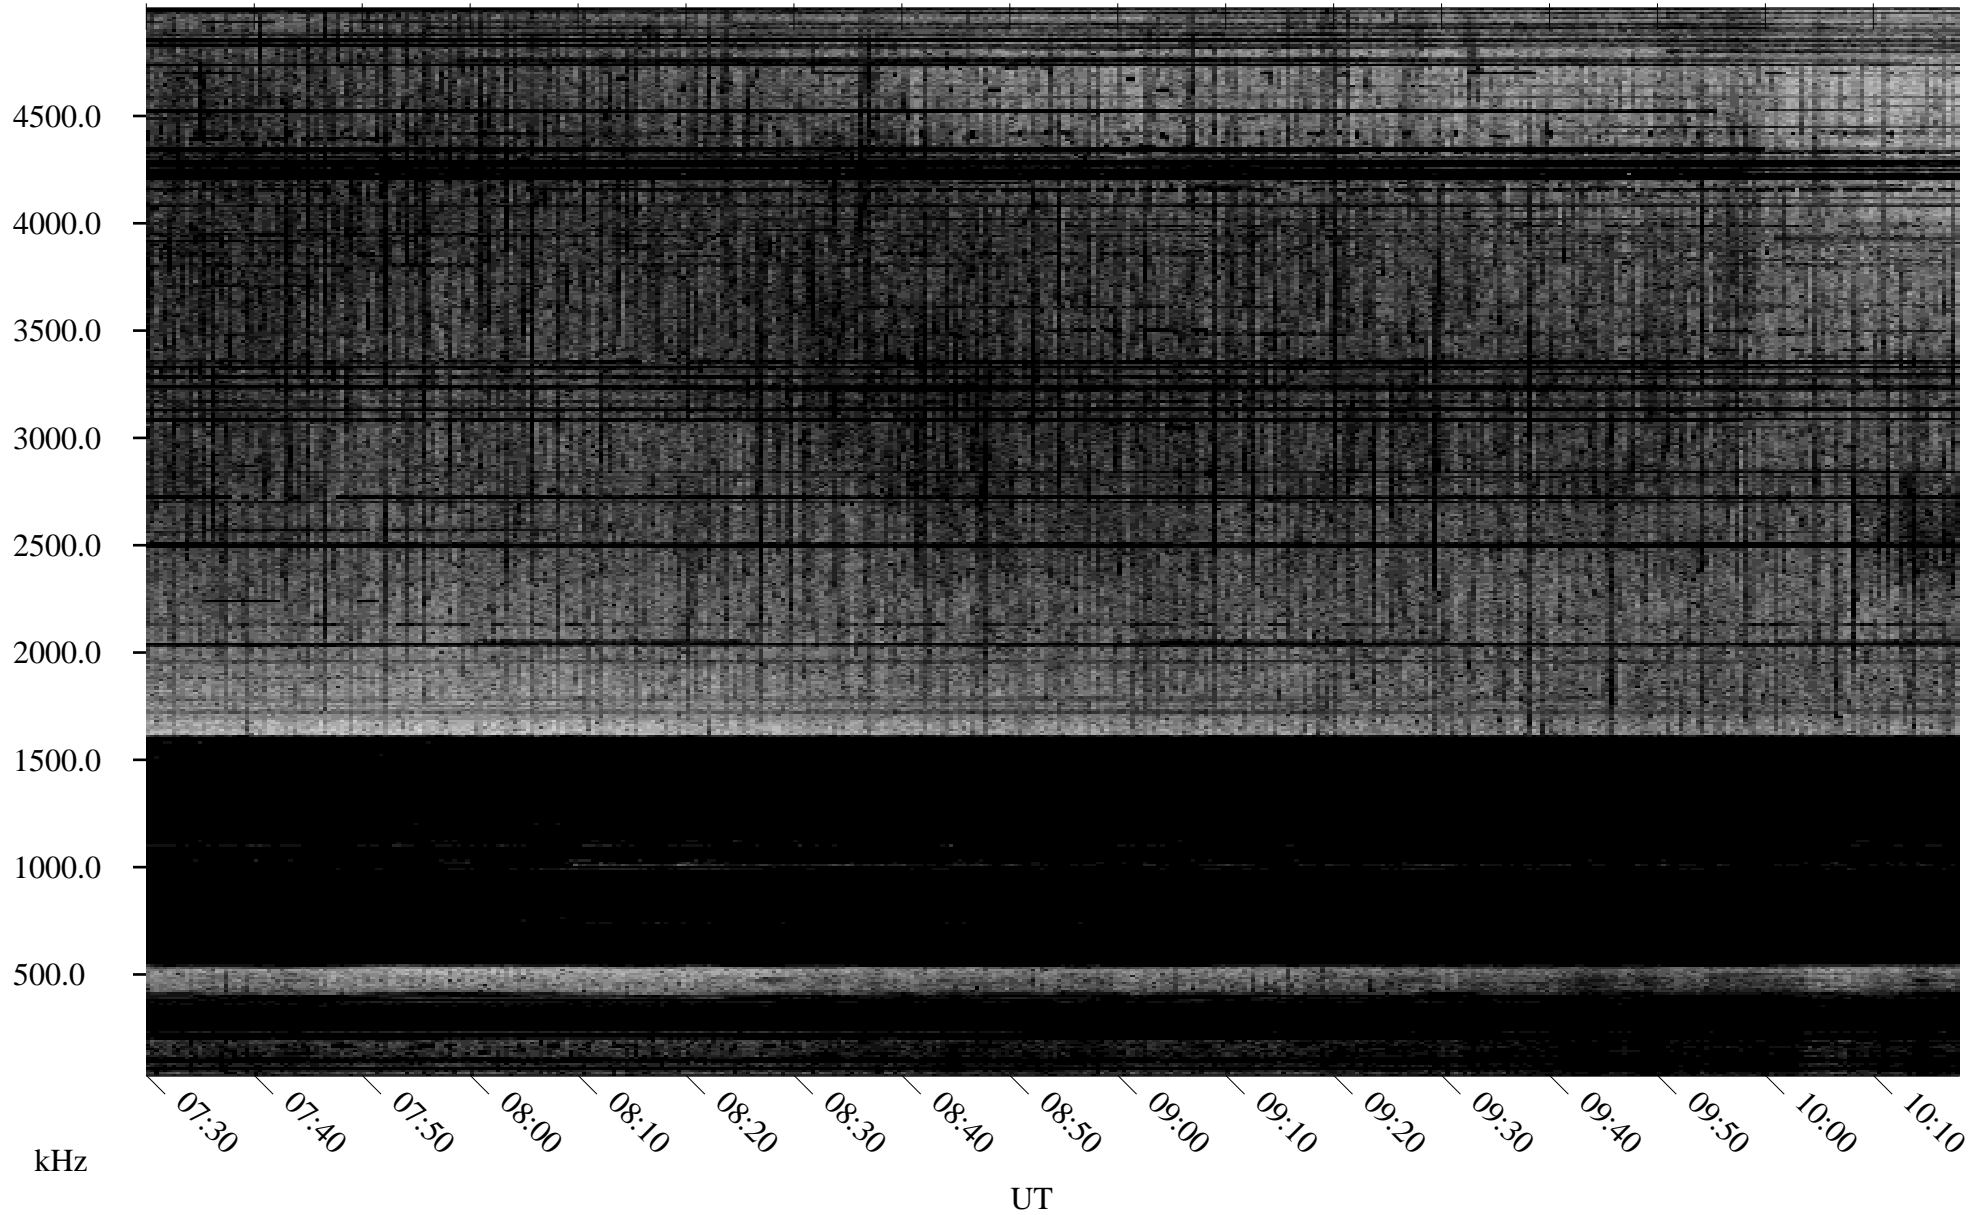

03/07/1995 Churchill, Manitoba

Linear Scale Black = 161 White = 15

ch95066l.r03m max_12

Page 1

03/08/1995 Churchill, Manitoba

Linear Scale Black = 161 White = 15

ch95066l.r03m max_12

Page 2

03/08/1995 Churchill, Manitoba

Linear Scale Black = 161 White = 15

ch95066l.r03m max_12

Page 3

03/08/1995 Churchill, Manitoba

Linear Scale Black = 161 White = 15

ch95066l.r03m max_12

Page 4

03/08/1995 Churchill, Manitoba

Linear Scale Black = 161 White = 15

ch95066l.r03m max_12

Page 5

03/08/1995 Churchill, Manitoba

Linear Scale Black = 161 White = 15

ch95066l.r03m max_12

Page 6

03/08/1995 Churchill, Manitoba

Linear Scale Black = 161 White = 15

ch95066l.r03m max_12

Page 7

kHz

UT