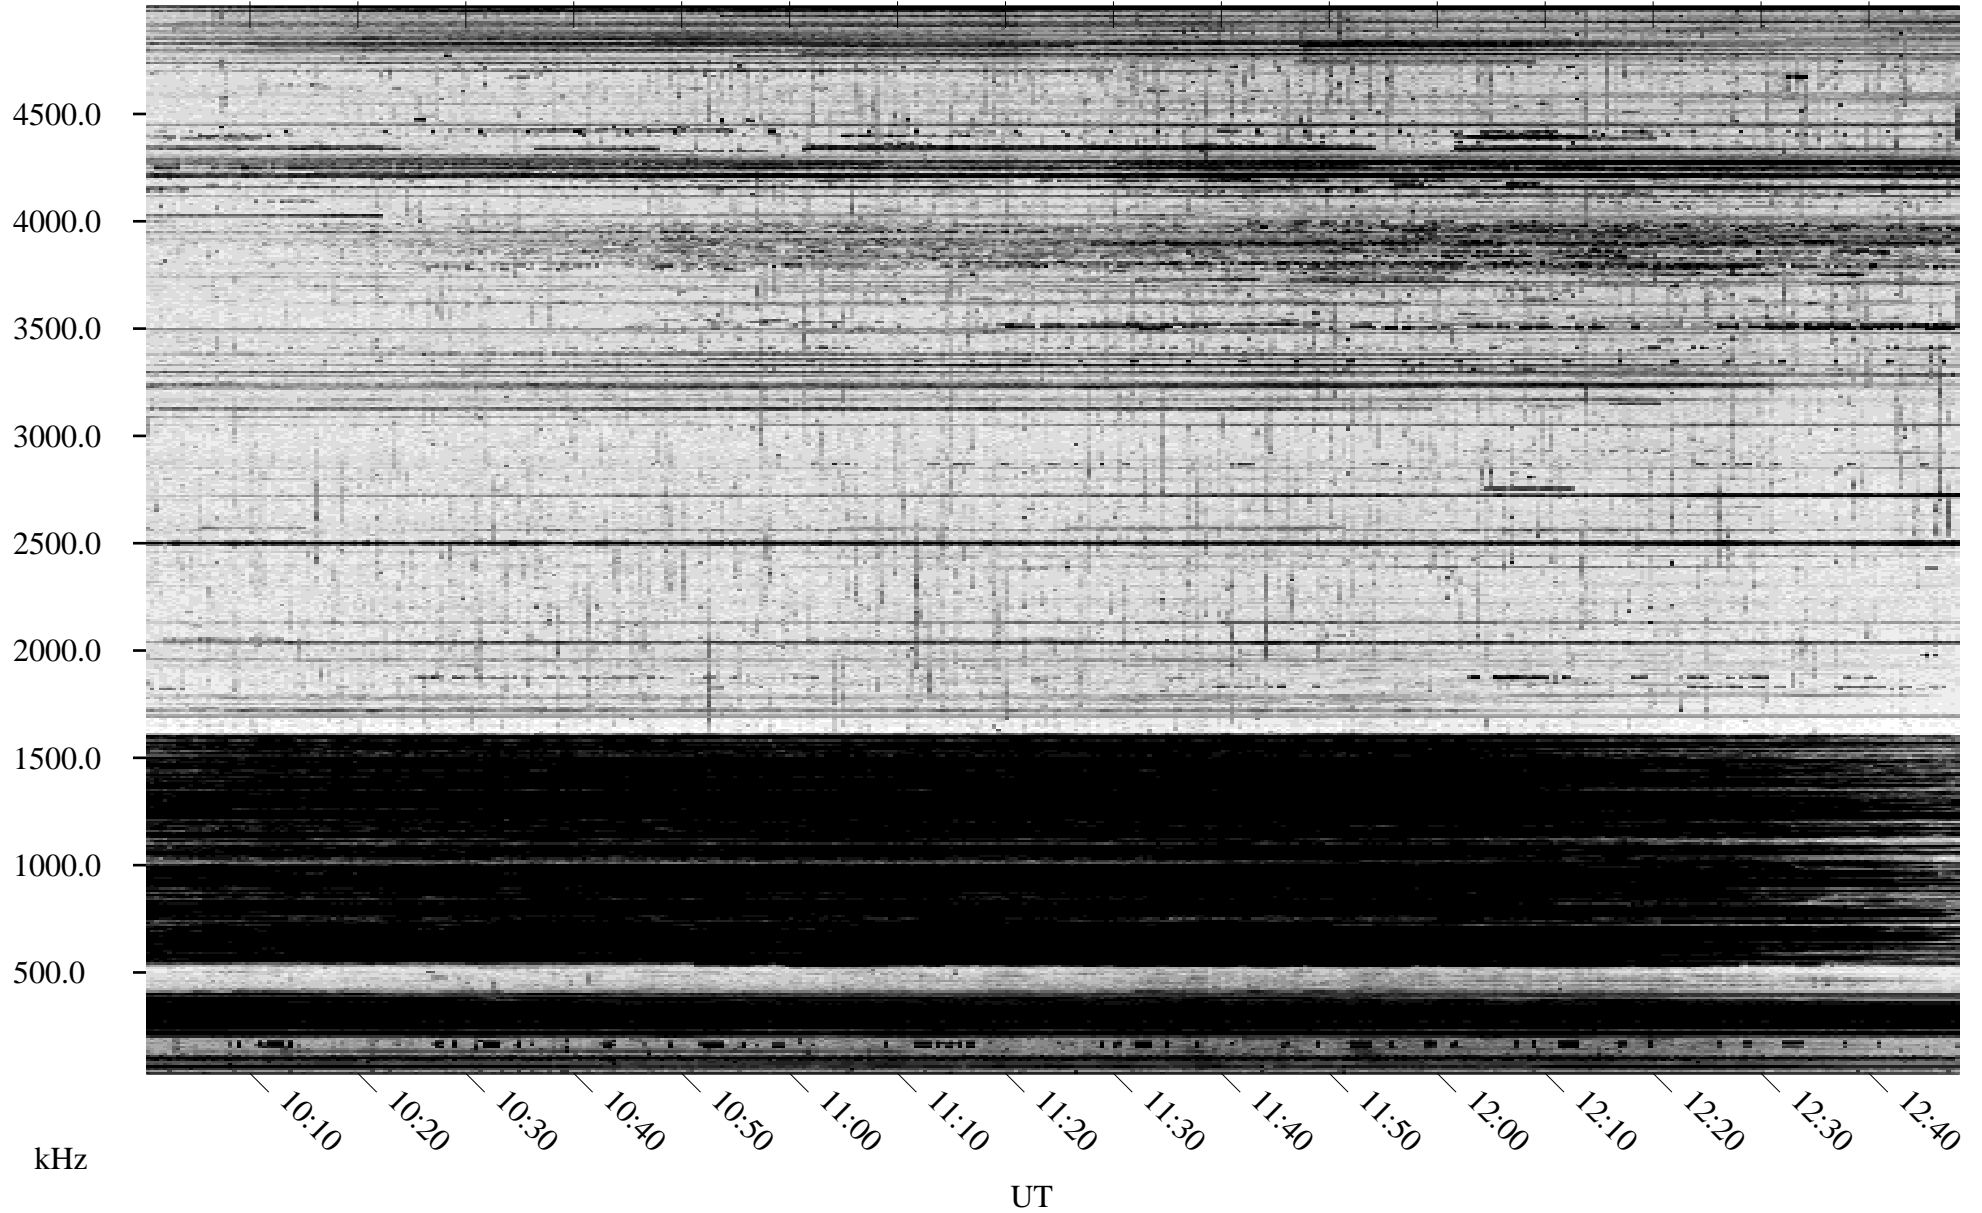

# 03/09/1995 Churchill, Manitoba

Linear Scale    Black = 161    White = 15

ch95067l.r00m max\_12

Page 5

# 03/09/1995 Churchill, Manitoba

Linear Scale    Black = 161    White = 15

ch95067l.r00m max\_12

Page 6

# 03/09/1995 Churchill, Manitoba

Linear Scale    Black = 161    White = 15

ch95067l.r00m max\_12

Page 7