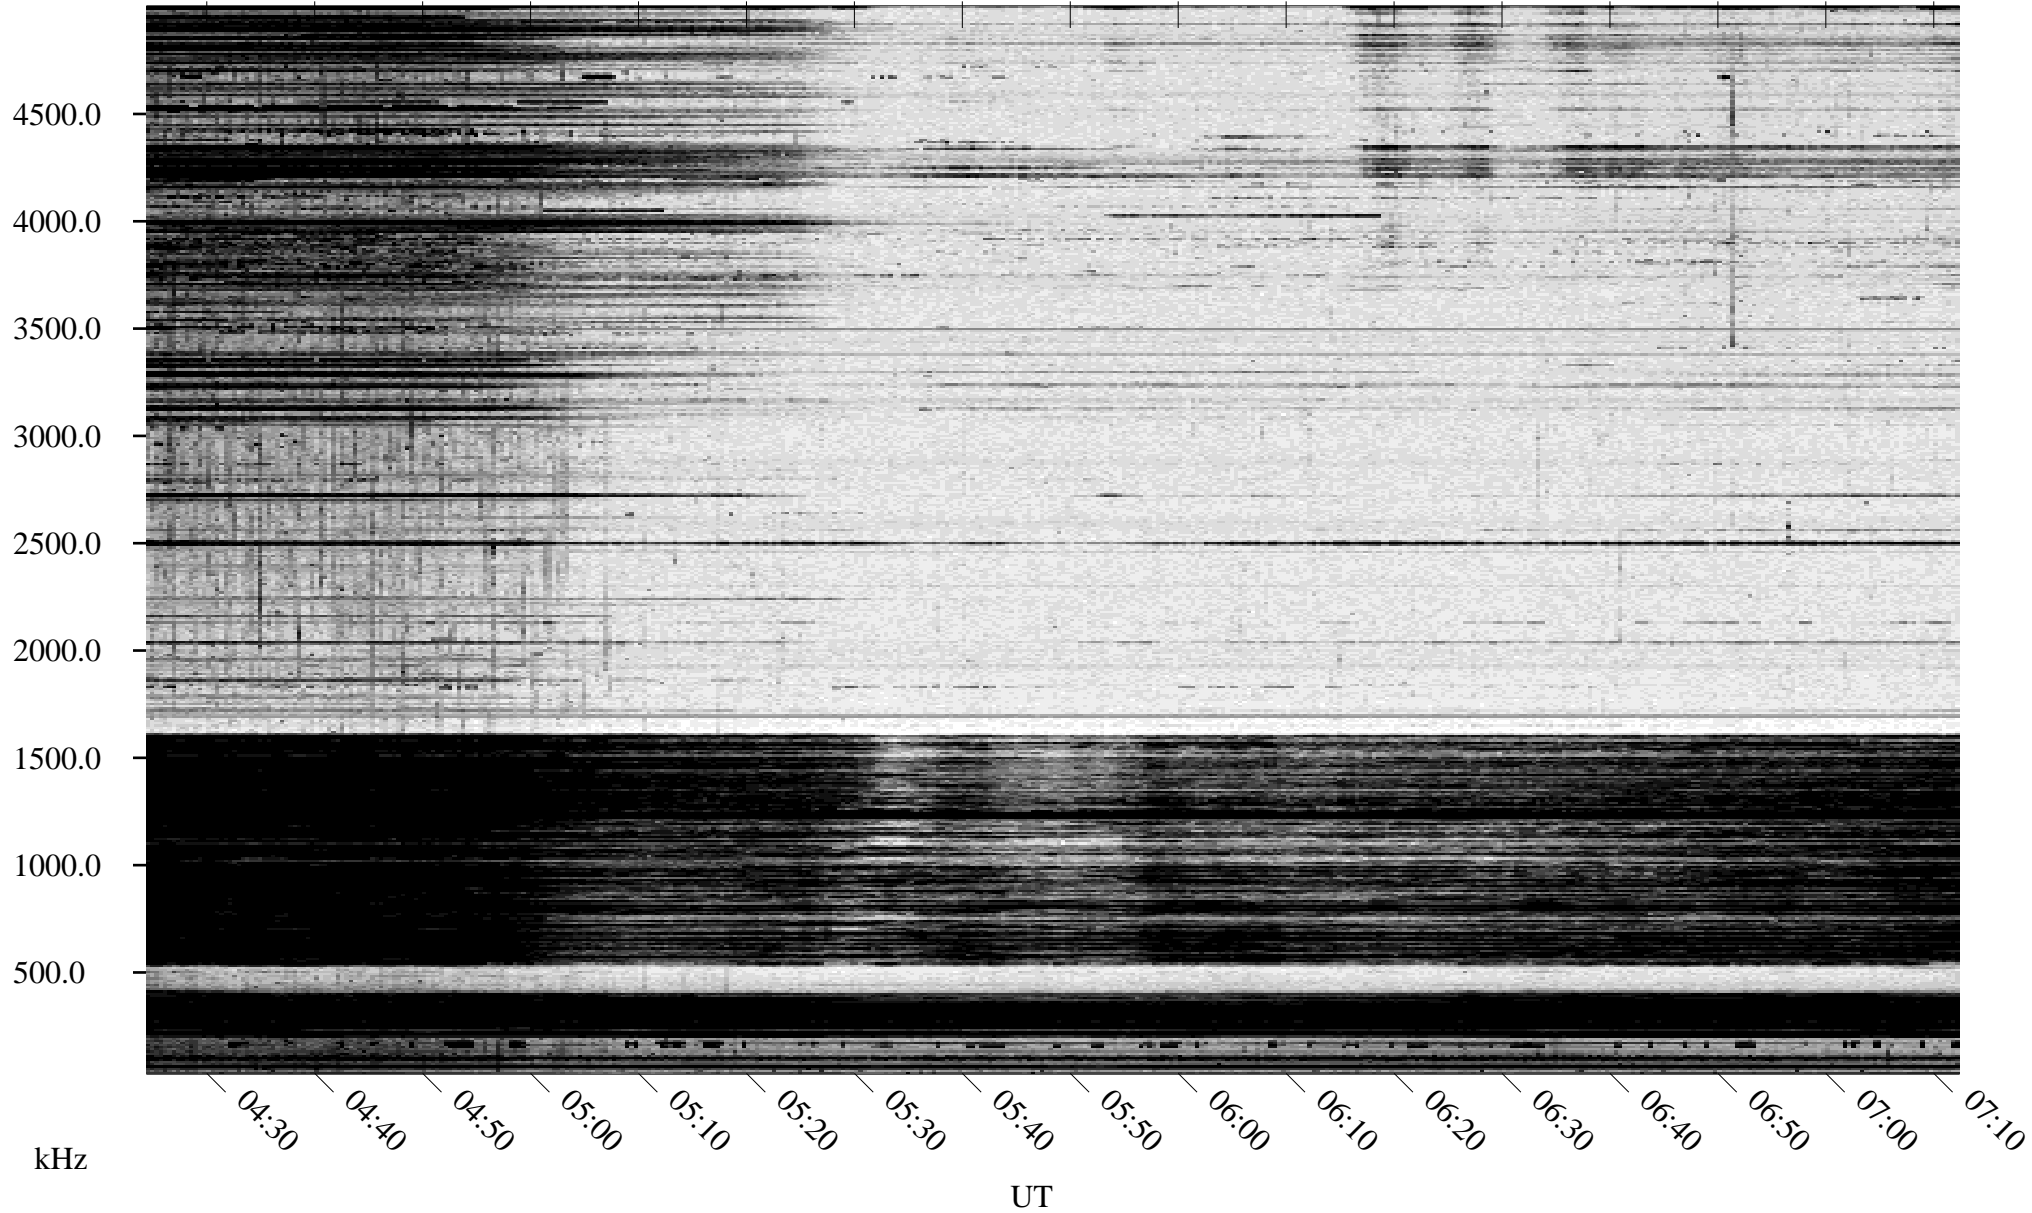

# 03/08/1995 Churchill, Manitoba

Linear Scale    Black = 161    White = 15

ch95067l.r00m max\_12

Page 2

# 03/09/1995 Churchill, Manitoba

Linear Scale    Black = 161    White = 15

ch95067l.r00m max\_12

Page 3

# 03/09/1995 Churchill, Manitoba

Linear Scale    Black = 161    White = 15

ch95067l.r00m max\_12

Page 4

# 03/09/1995 Churchill, Manitoba

Linear Scale    Black = 161    White = 15

ch95067l.r00m max\_12

Page 5