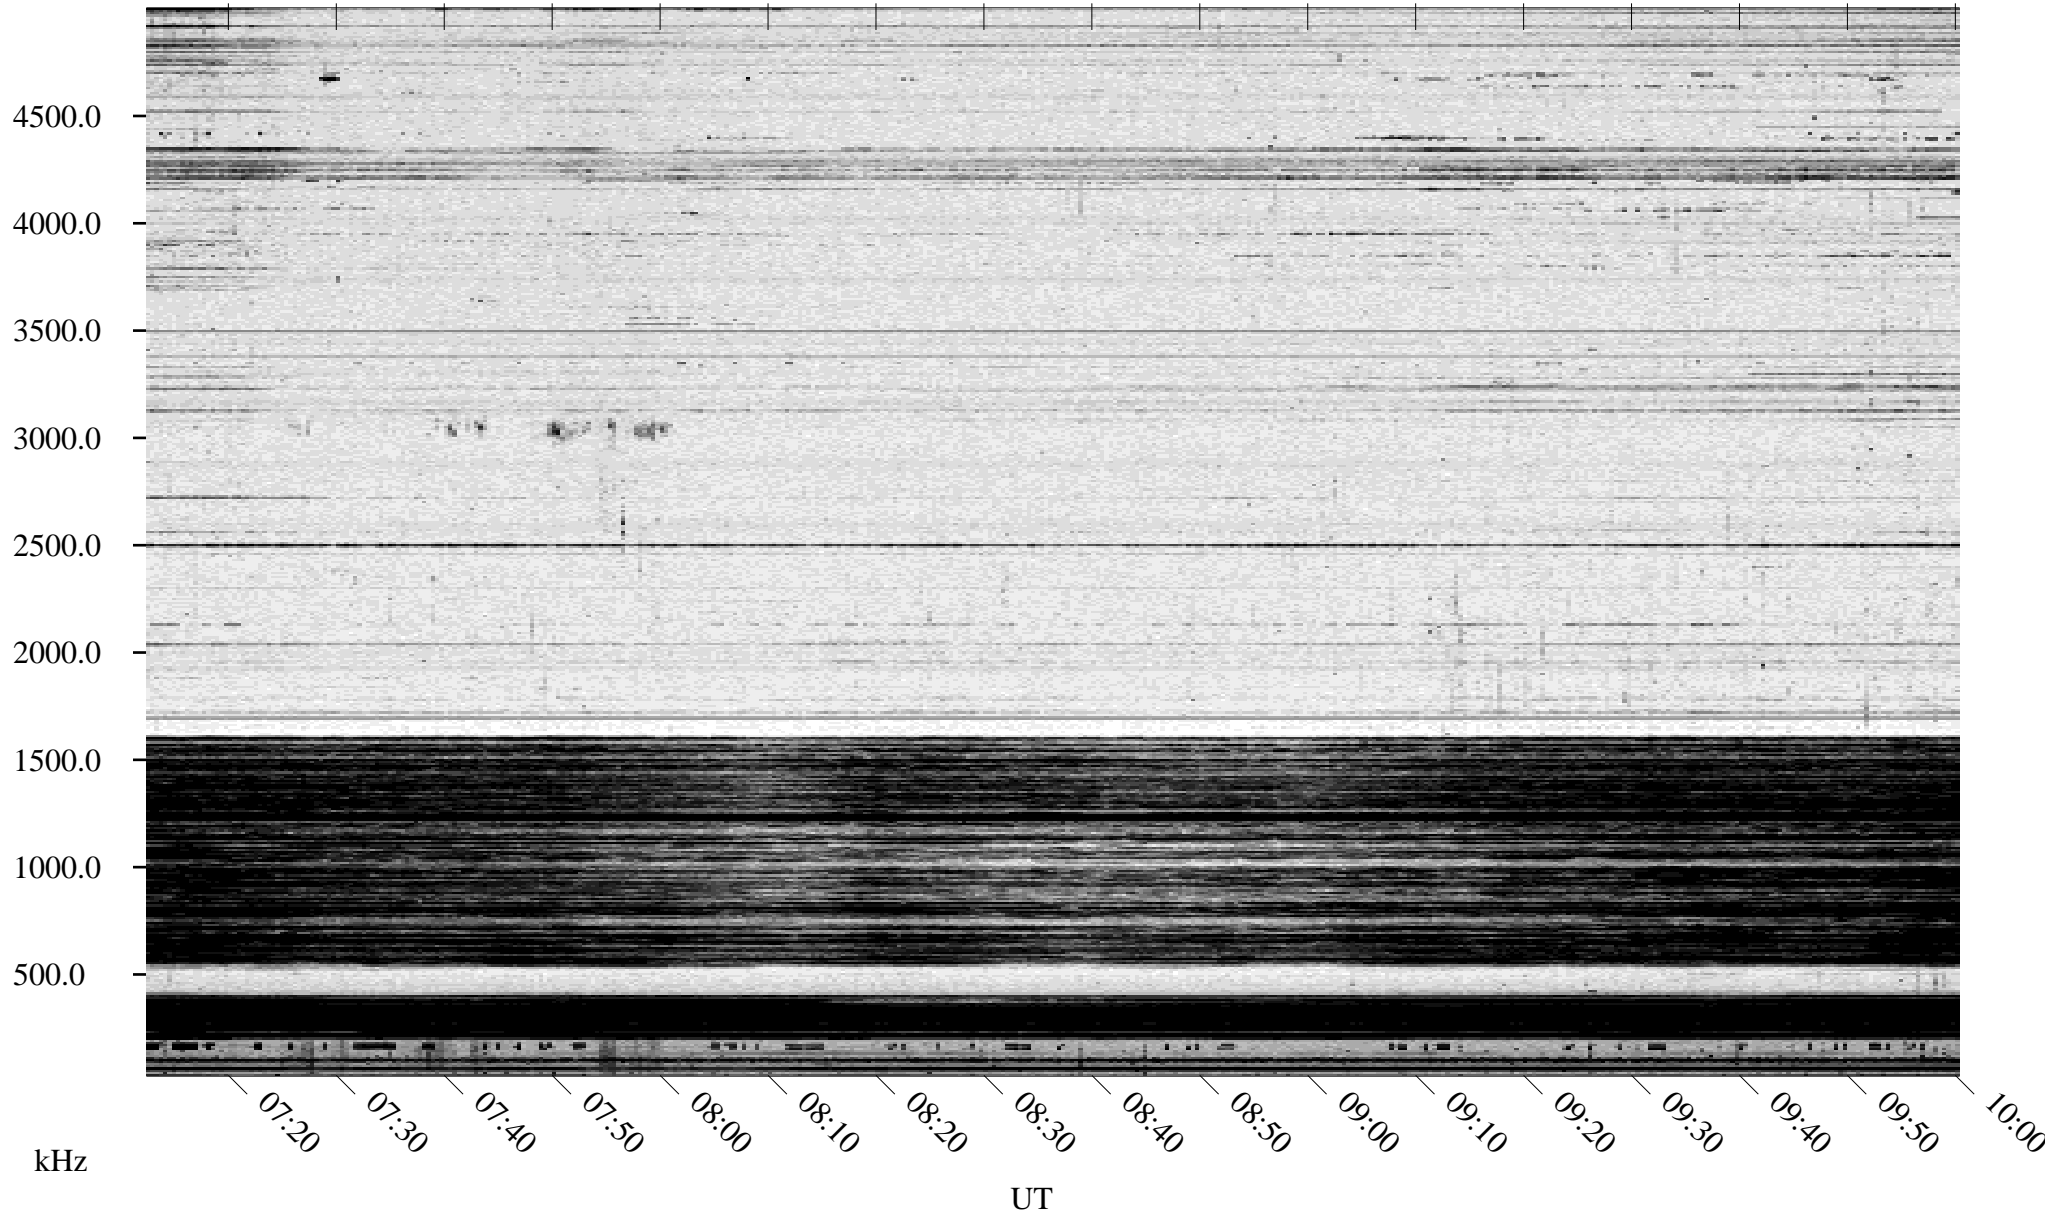

# 03/09/1995 Churchill, Manitoba

Linear Scale    Black = 161    White = 15

ch95067l.r00m max\_12

Page 4

# 03/09/1995 Churchill, Manitoba

Linear Scale    Black = 161    White = 15

ch95067l.r00m max\_12

Page 5