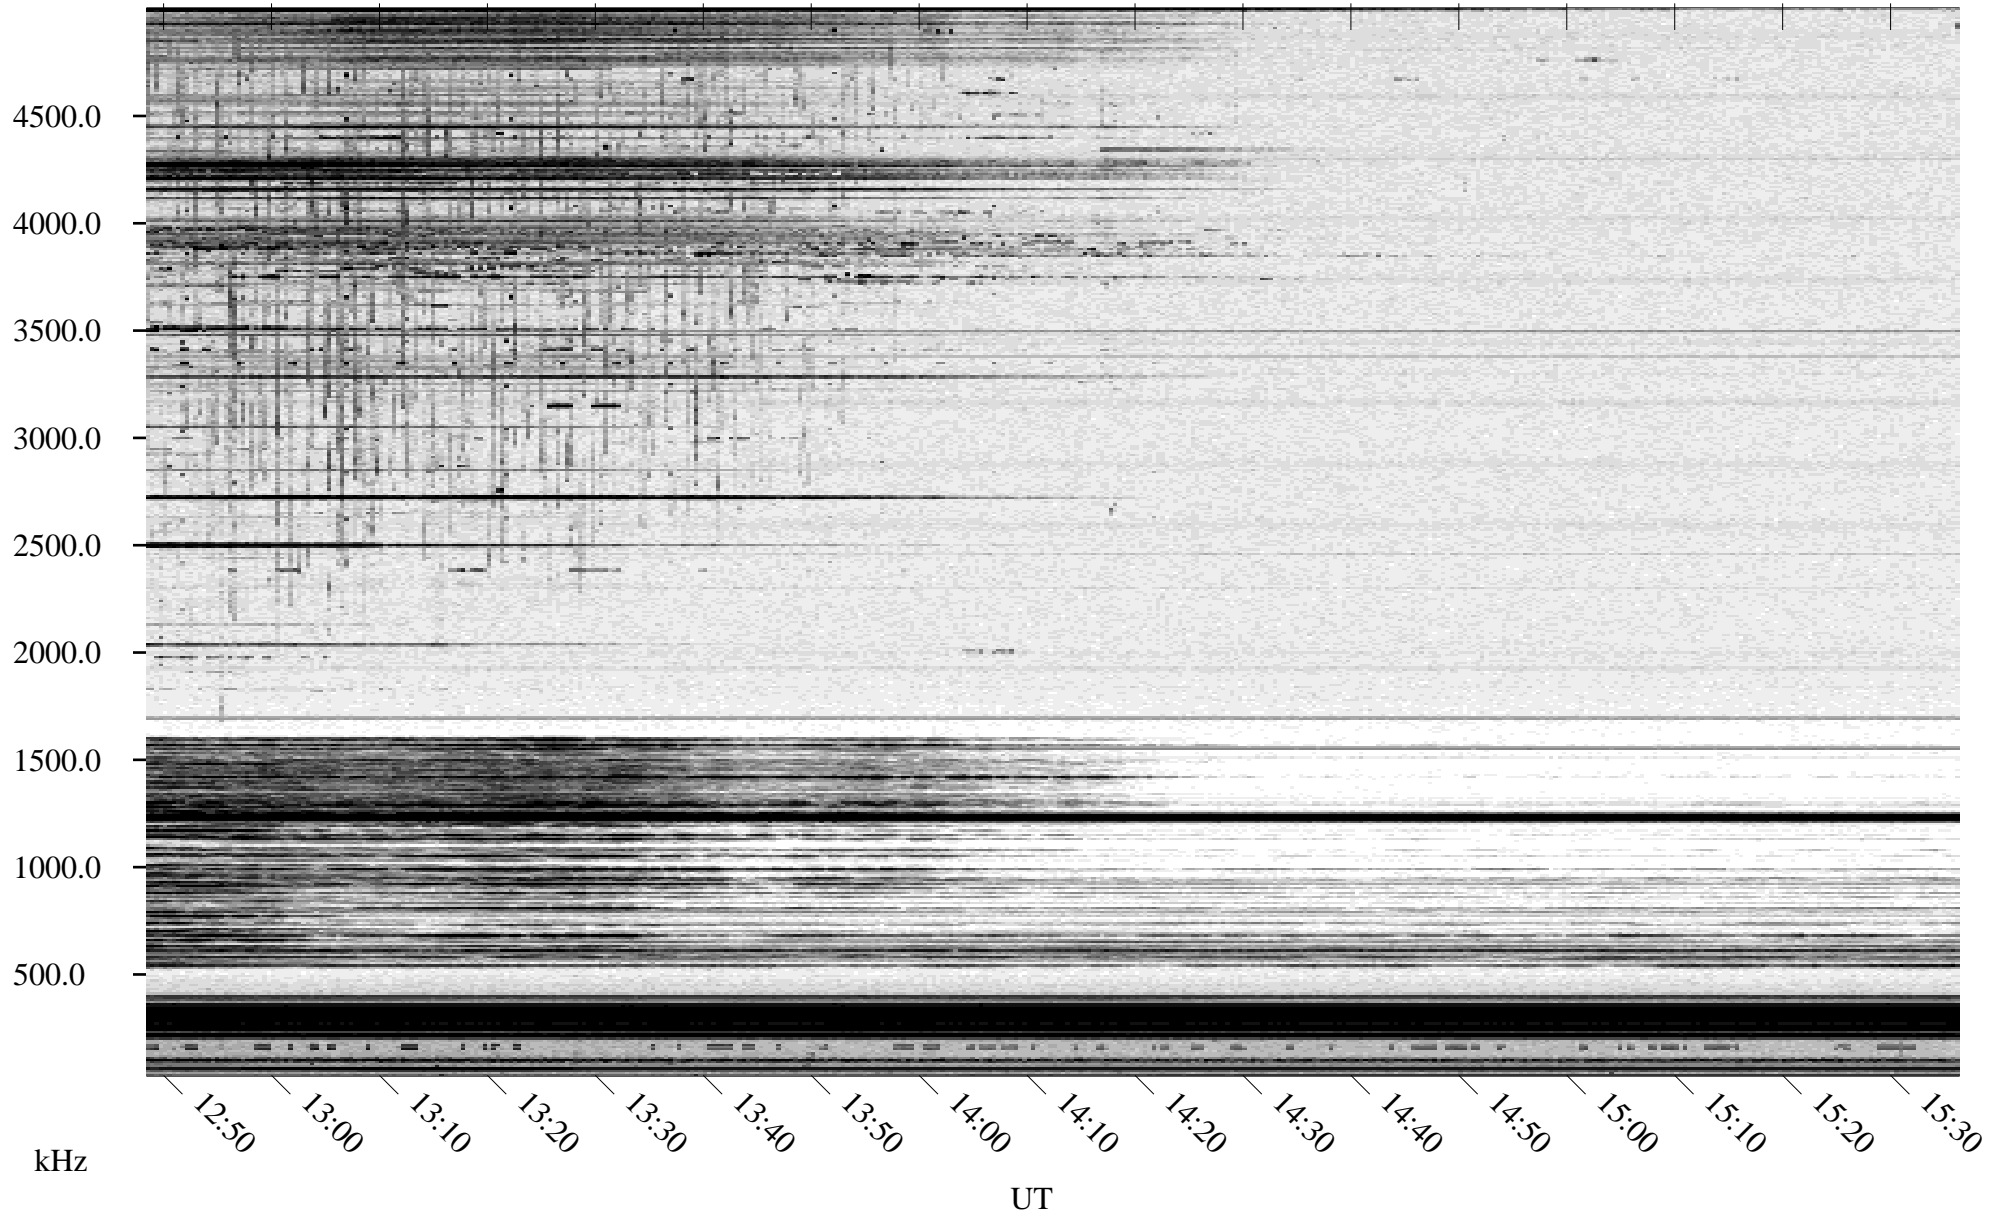

# 03/09/1995 Churchill, Manitoba

Linear Scale    Black = 161    White = 15

ch95067l.r00m max\_12

Page 5

# 03/09/1995 Churchill, Manitoba

Linear Scale    Black = 161    White = 15

ch95067l.r00m max\_12

Page 6

# 03/09/1995 Churchill, Manitoba

Linear Scale    Black = 161    White = 15

ch95067l.r00m max\_12

Page 7

# 03/09/1995 Churchill, Manitoba

Linear Scale    Black = 161    White = 15

ch95067l.r00m max\_12

Page 8