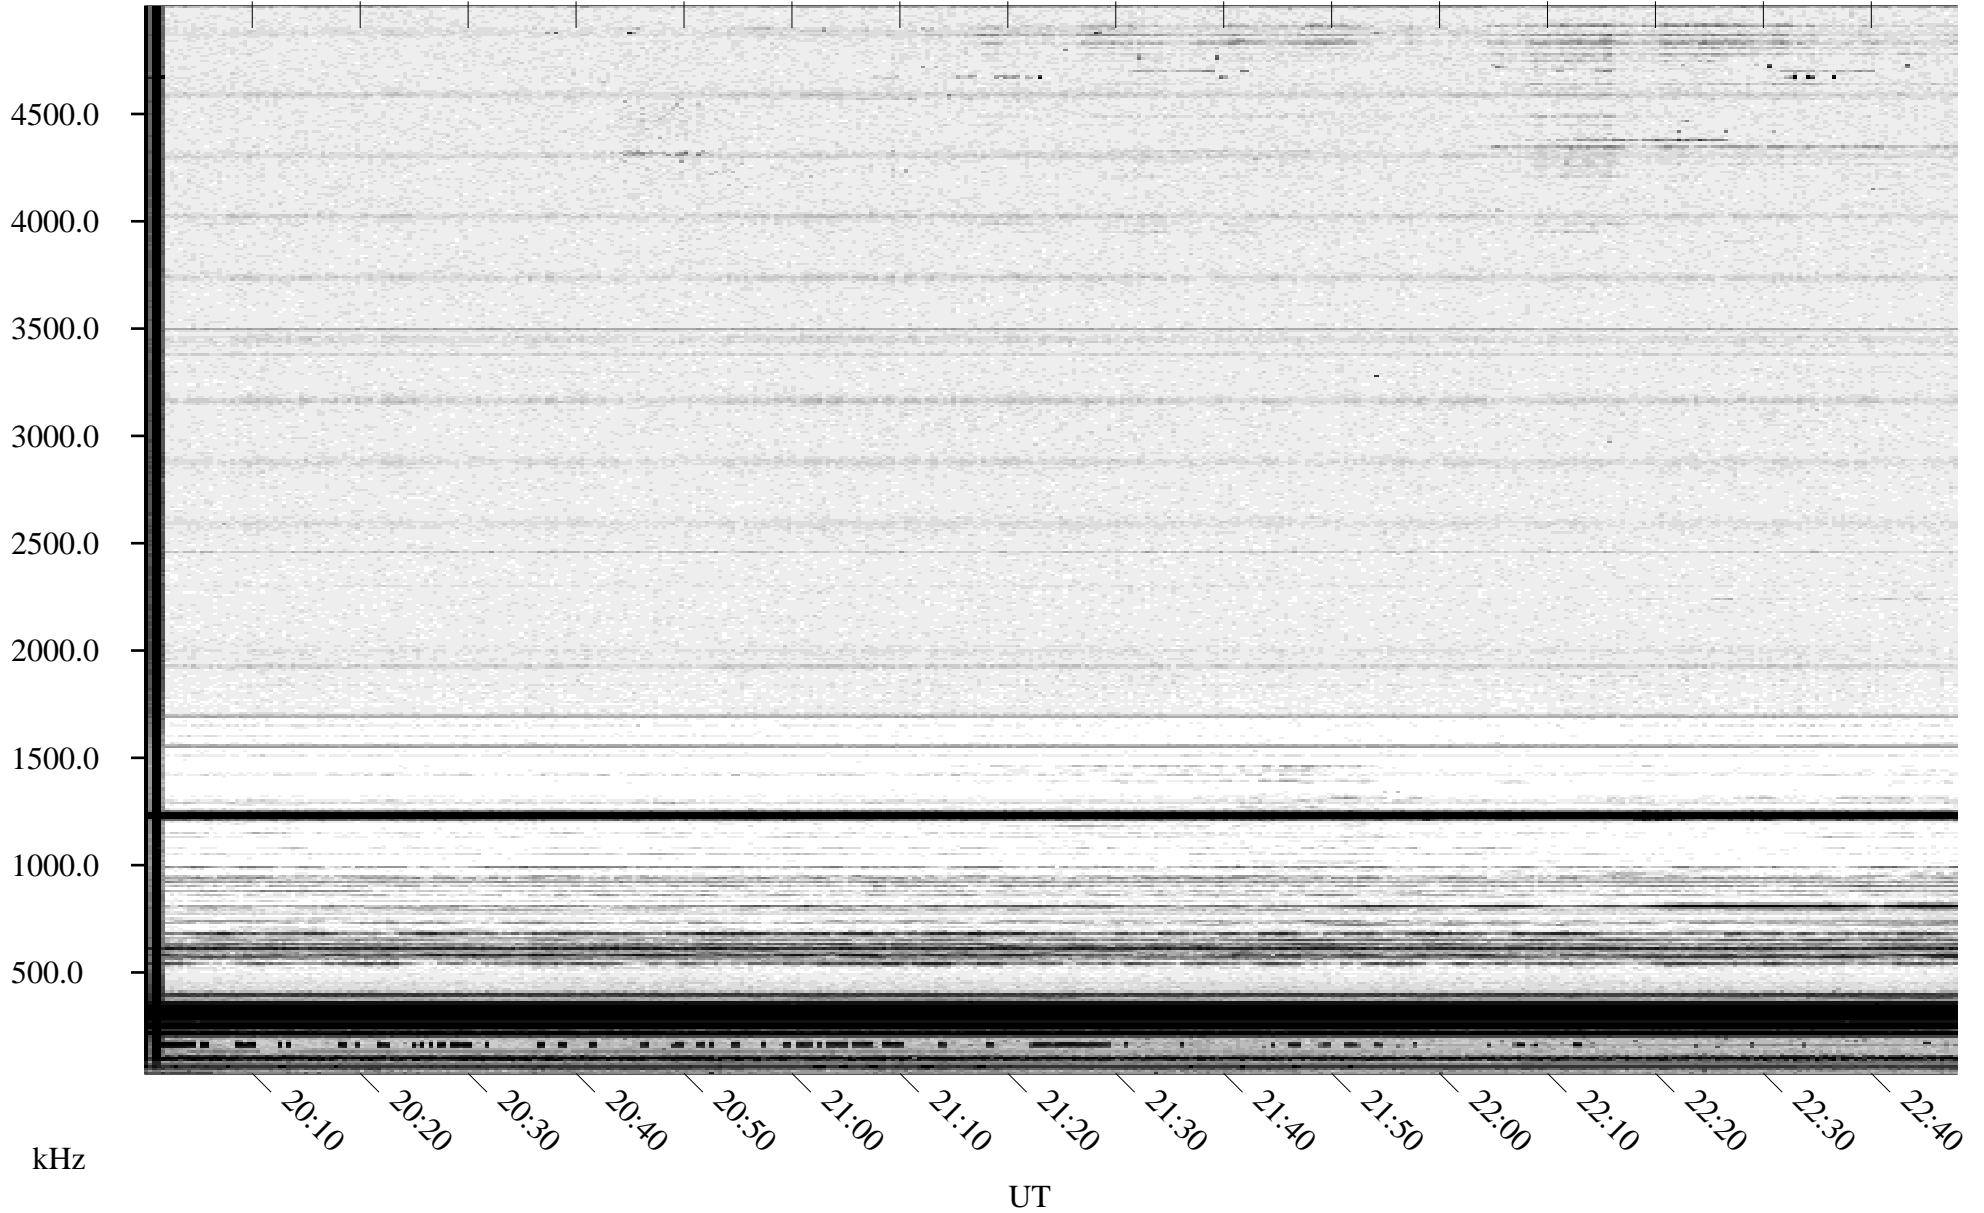

# 03/09/1995 Churchill, Manitoba

Linear Scale    Black = 161    White = 15

ch95068l.r00m max\_12

Page 1

# 03/09/1995 Churchill, Manitoba

Linear Scale    Black = 161    White = 15

ch95068l.r00m max\_12

Page 2

# 03/10/1995 Churchill, Manitoba

Linear Scale    Black = 161    White = 15

ch95068l.r00m max\_12

Page 3

# 03/10/1995 Churchill, Manitoba

Linear Scale    Black = 161    White = 15

ch95068l.r00m max\_12

Page 4