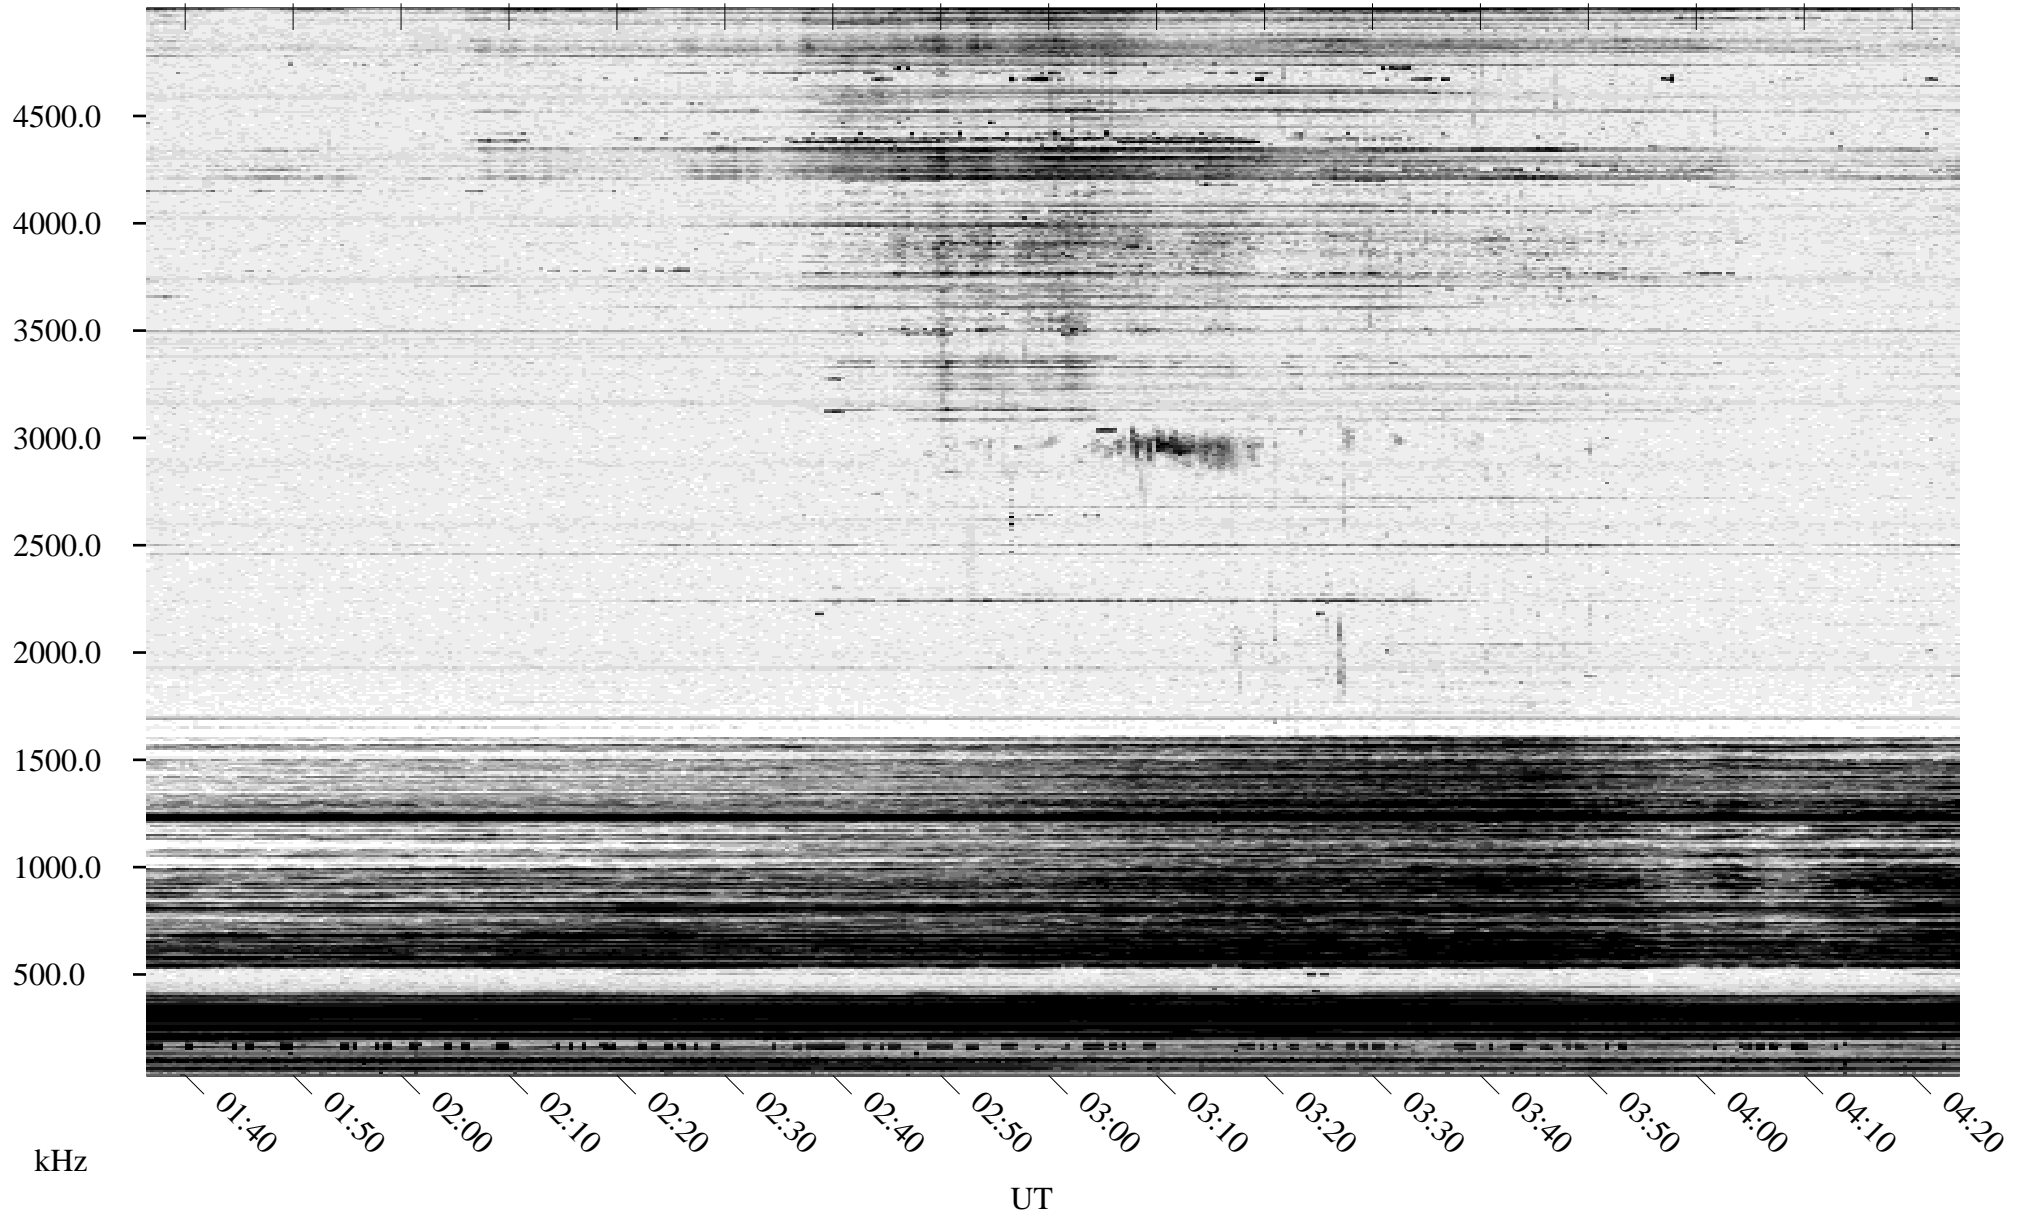

# 03/09/1995 Churchill, Manitoba

Linear Scale    Black = 161    White = 15

ch95068l.r00m max\_12

Page 1

# 03/09/1995 Churchill, Manitoba

Linear Scale    Black = 161    White = 15

ch95068l.r00m max\_12

Page 2

# 03/10/1995 Churchill, Manitoba

Linear Scale    Black = 161    White = 15

ch95068l.r00m max\_12

Page 3

# 03/10/1995 Churchill, Manitoba

Linear Scale    Black = 161    White = 15

ch95068l.r00m max\_12

Page 4