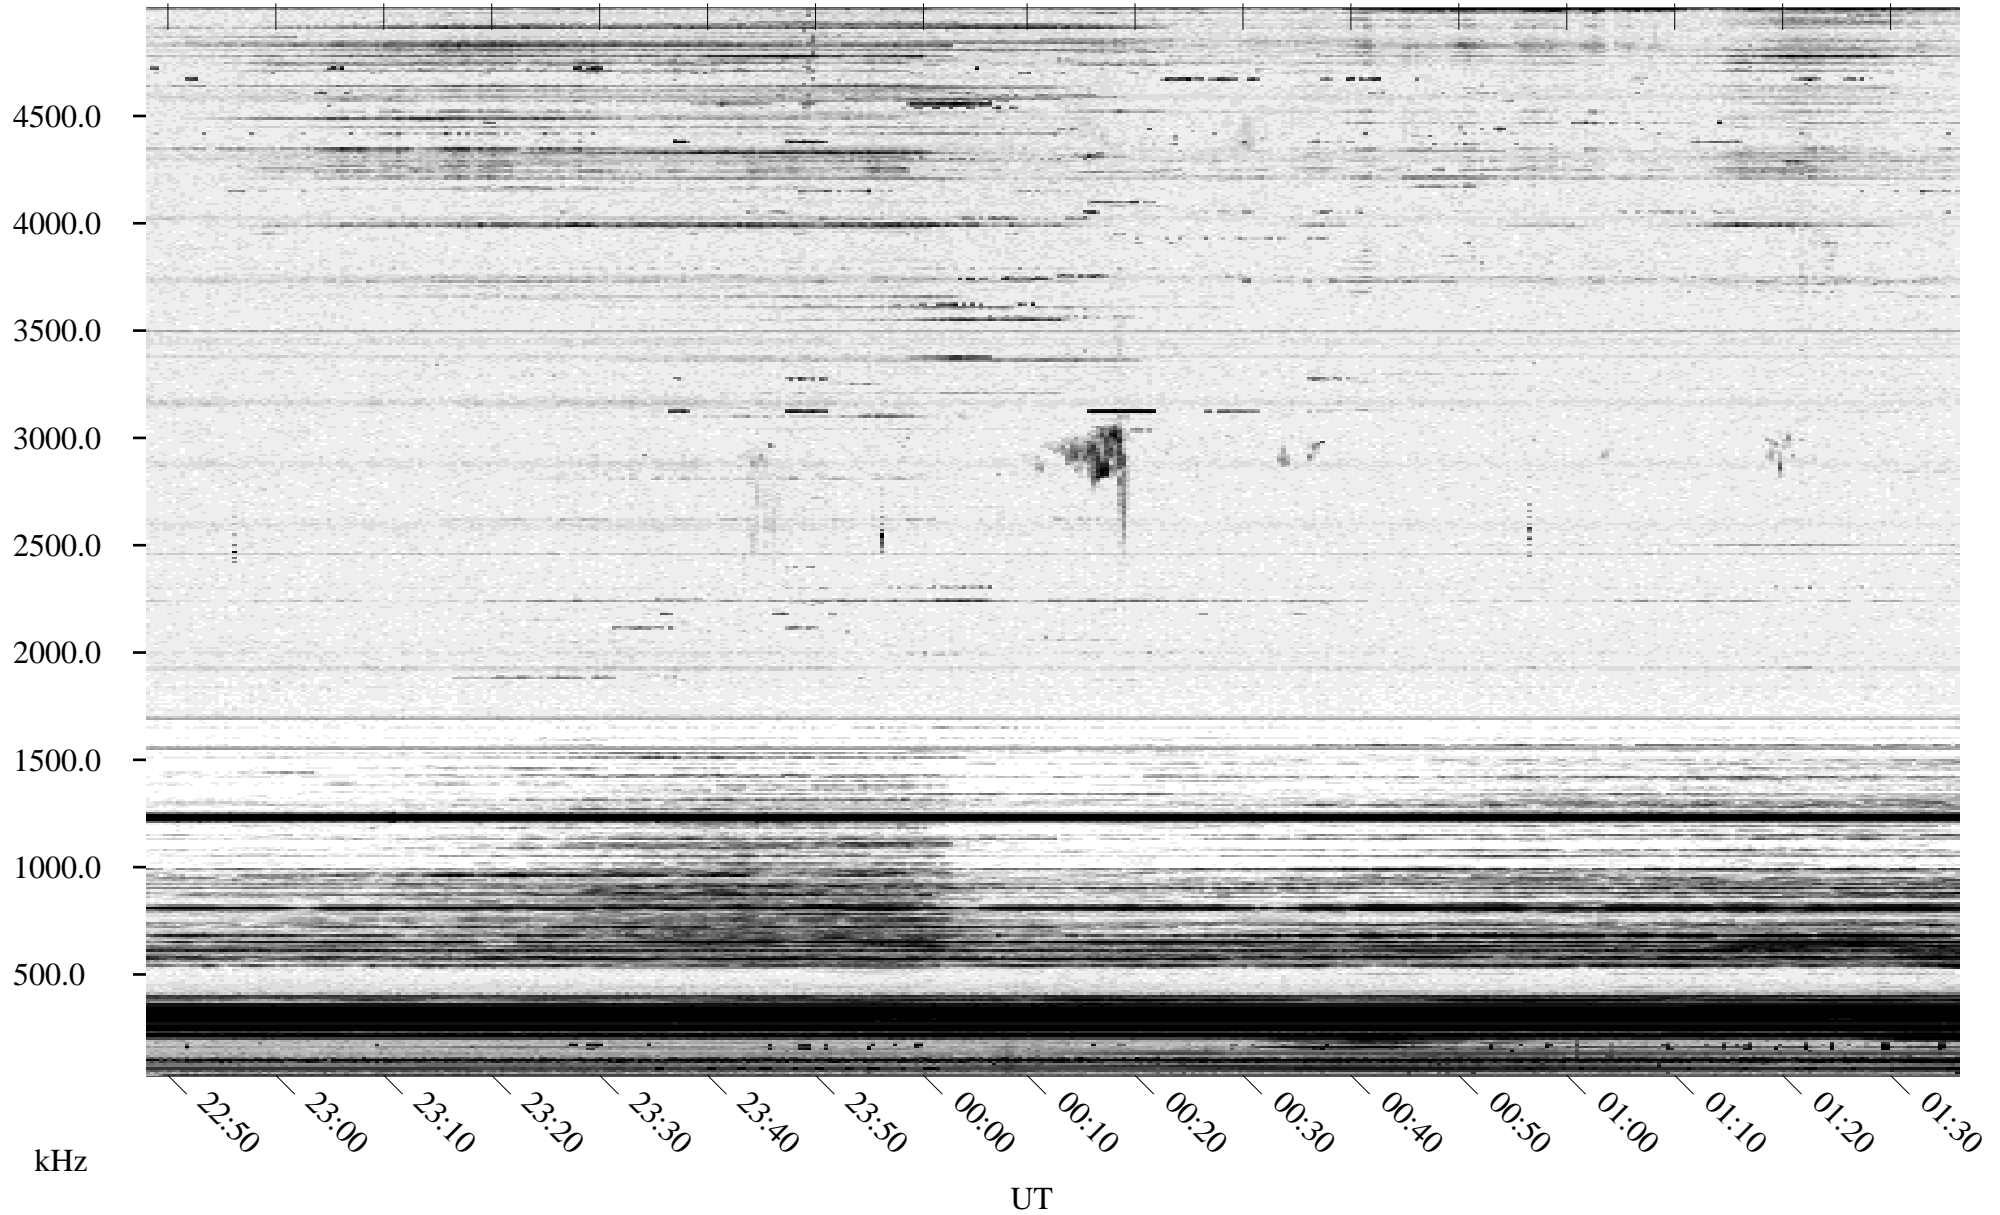

# 03/09/1995 Churchill, Manitoba

Linear Scale    Black = 161    White = 15

ch95068l.r00m max\_12

Page 1

# 03/09/1995 Churchill, Manitoba

Linear Scale    Black = 161    White = 15

ch95068l.r00m max\_12

Page 2

# 03/10/1995 Churchill, Manitoba

Linear Scale    Black = 161    White = 15

ch95068l.r00m max\_12

Page 3

# 03/10/1995 Churchill, Manitoba

Linear Scale    Black = 161    White = 15

ch95068l.r00m max\_12

Page 4