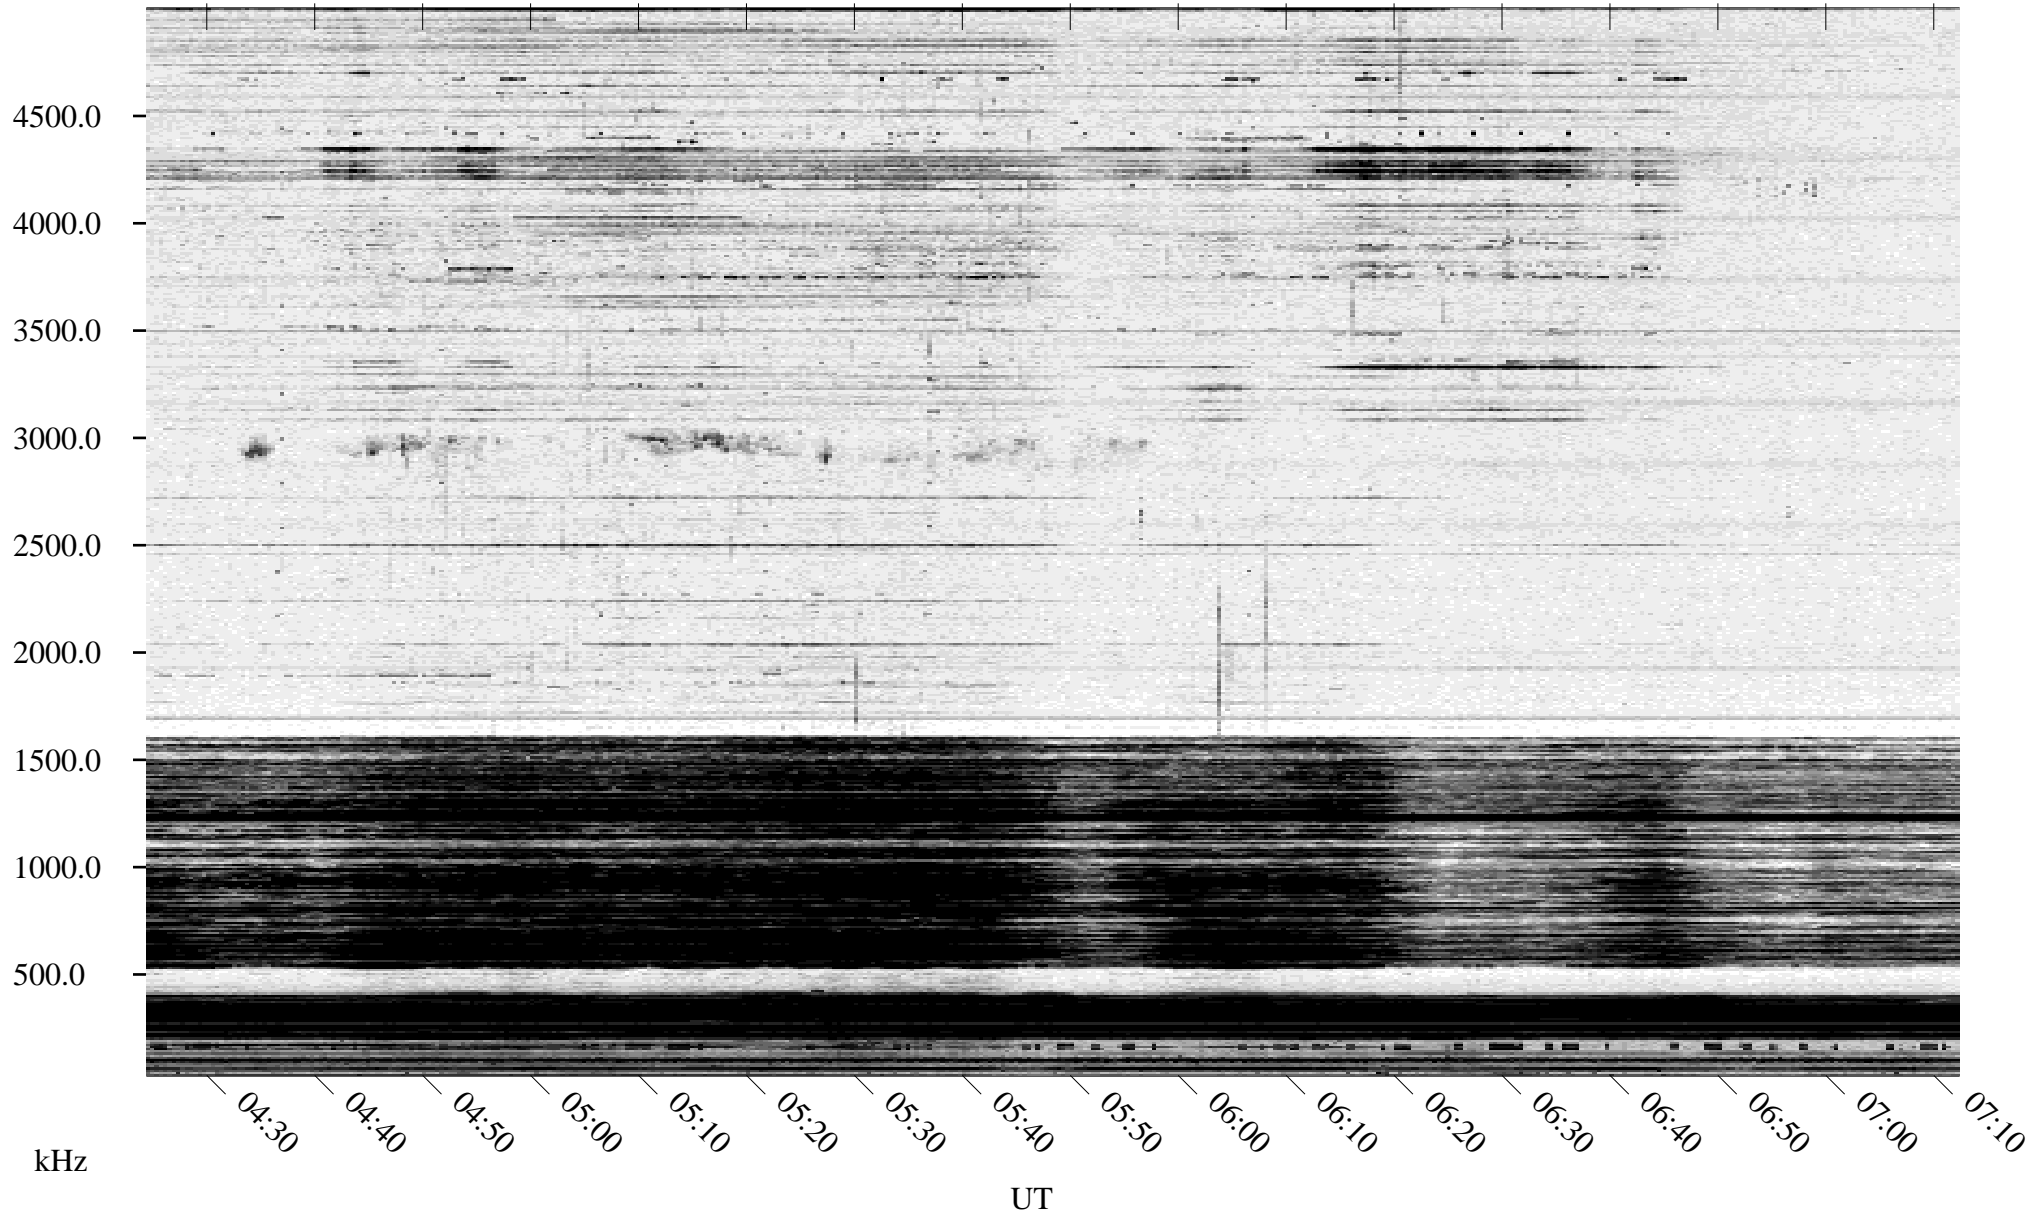

# 03/09/1995 Churchill, Manitoba

Linear Scale    Black = 161    White = 15

ch95068l.r00m max\_12

Page 2

# 03/10/1995 Churchill, Manitoba

Linear Scale    Black = 161    White = 15

ch95068l.r00m max\_12

Page 3

# 03/10/1995 Churchill, Manitoba

Linear Scale    Black = 161    White = 15

ch95068l.r00m max\_12

Page 4

# 03/10/1995 Churchill, Manitoba

Linear Scale    Black = 161    White = 15

ch95068l.r00m max\_12

Page 5