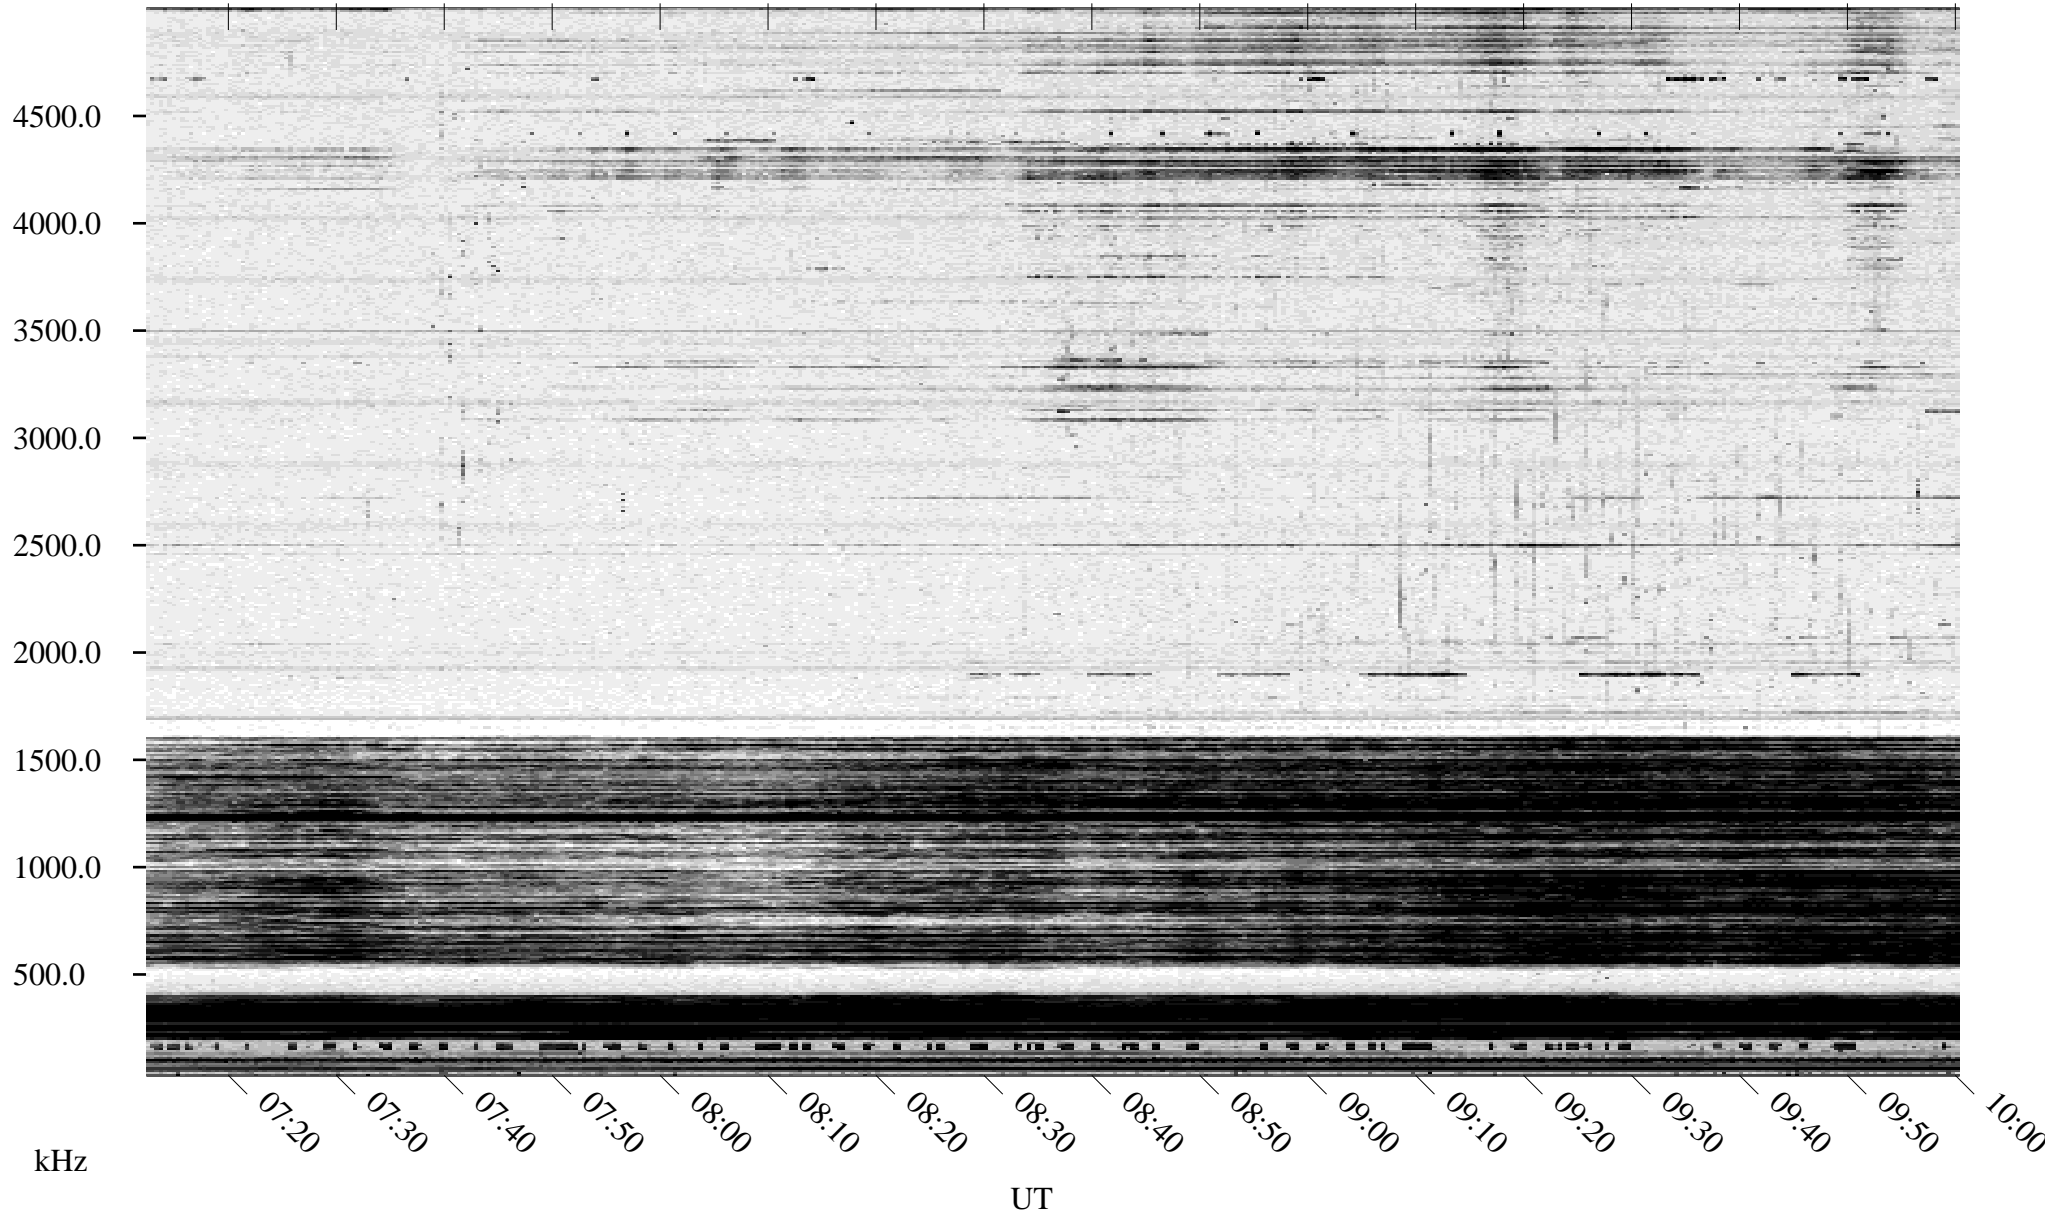

# 03/10/1995 Churchill, Manitoba

Linear Scale    Black = 161    White = 15

ch95068l.r00m max\_12

Page 3

# 03/10/1995 Churchill, Manitoba

Linear Scale    Black = 161    White = 15

ch95068l.r00m max\_12

Page 4

# 03/10/1995 Churchill, Manitoba

Linear Scale    Black = 161    White = 15

ch95068l.r00m max\_12

Page 5

# 03/10/1995 Churchill, Manitoba

Linear Scale    Black = 161    White = 15

ch95068l.r00m max\_12

Page 6