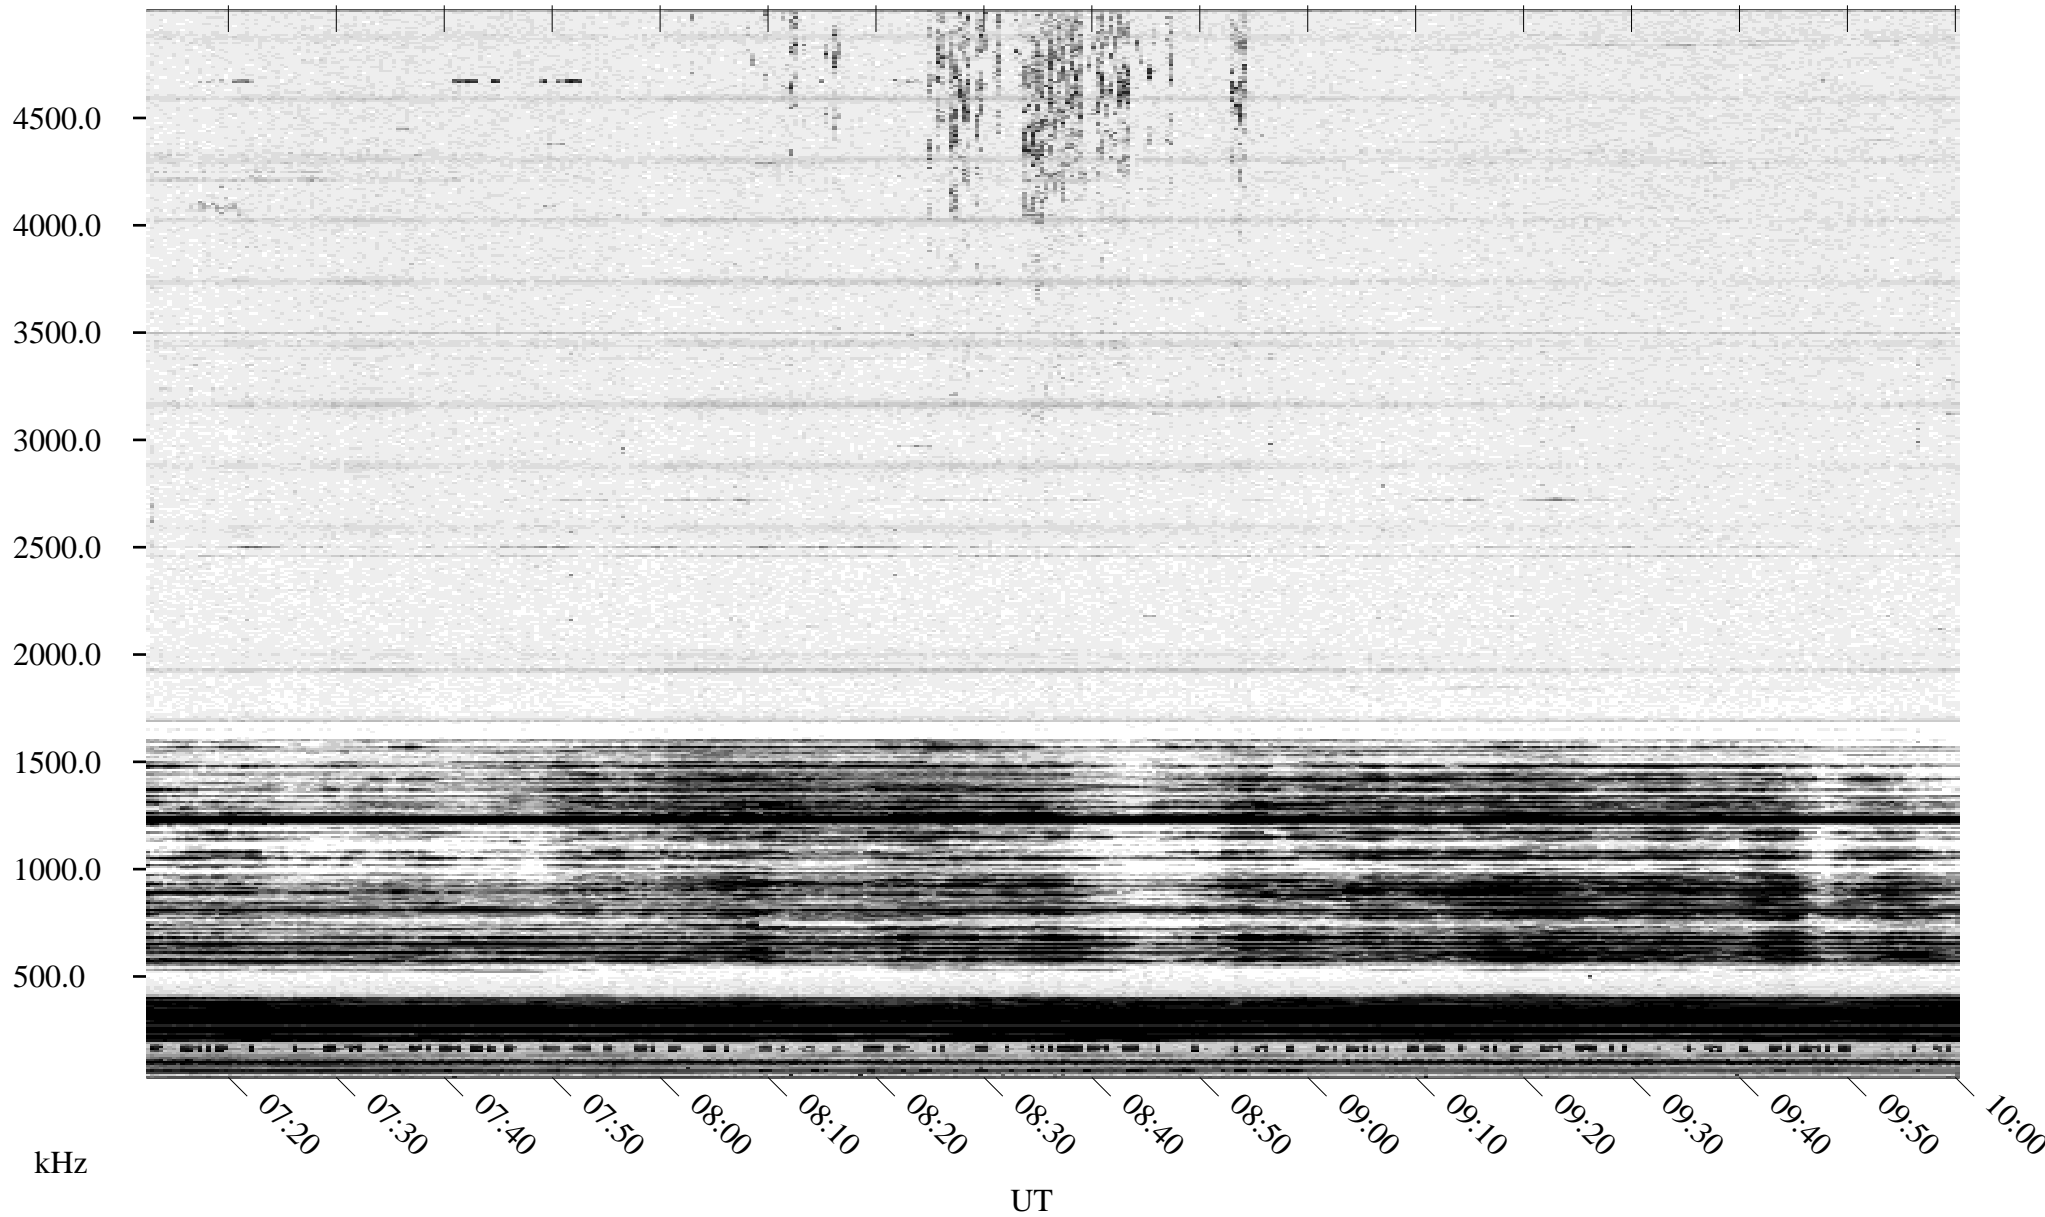

03/11/1995 Churchill, Manitoba

Linear Scale Black = 161 White = 15

ch95070l.r00m max_12

Page 1

03/11/1995 Churchill, Manitoba

Linear Scale Black = 161 White = 15

ch95070l.r00m max_12

Page 2

03/12/1995 Churchill, Manitoba

Linear Scale Black = 161 White = 15

ch95070l.r00m max_12

Page 3

03/12/1995 Churchill, Manitoba

Linear Scale Black = 161 White = 15

ch95070l.r00m max_12

Page 4

03/12/1995 Churchill, Manitoba

Linear Scale Black = 161 White = 15

ch95070l.r00m max_12

Page 5

03/12/1995 Churchill, Manitoba

Linear Scale Black = 161 White = 15

ch95070l.r00m max_12

Page 6

03/12/1995 Churchill, Manitoba

Linear Scale Black = 161 White = 15

ch95070l.r00m max_12

Page 7

03/12/1995 Churchill, Manitoba

Linear Scale Black = 161 White = 15

ch95070l.r00m max_12

Page 8