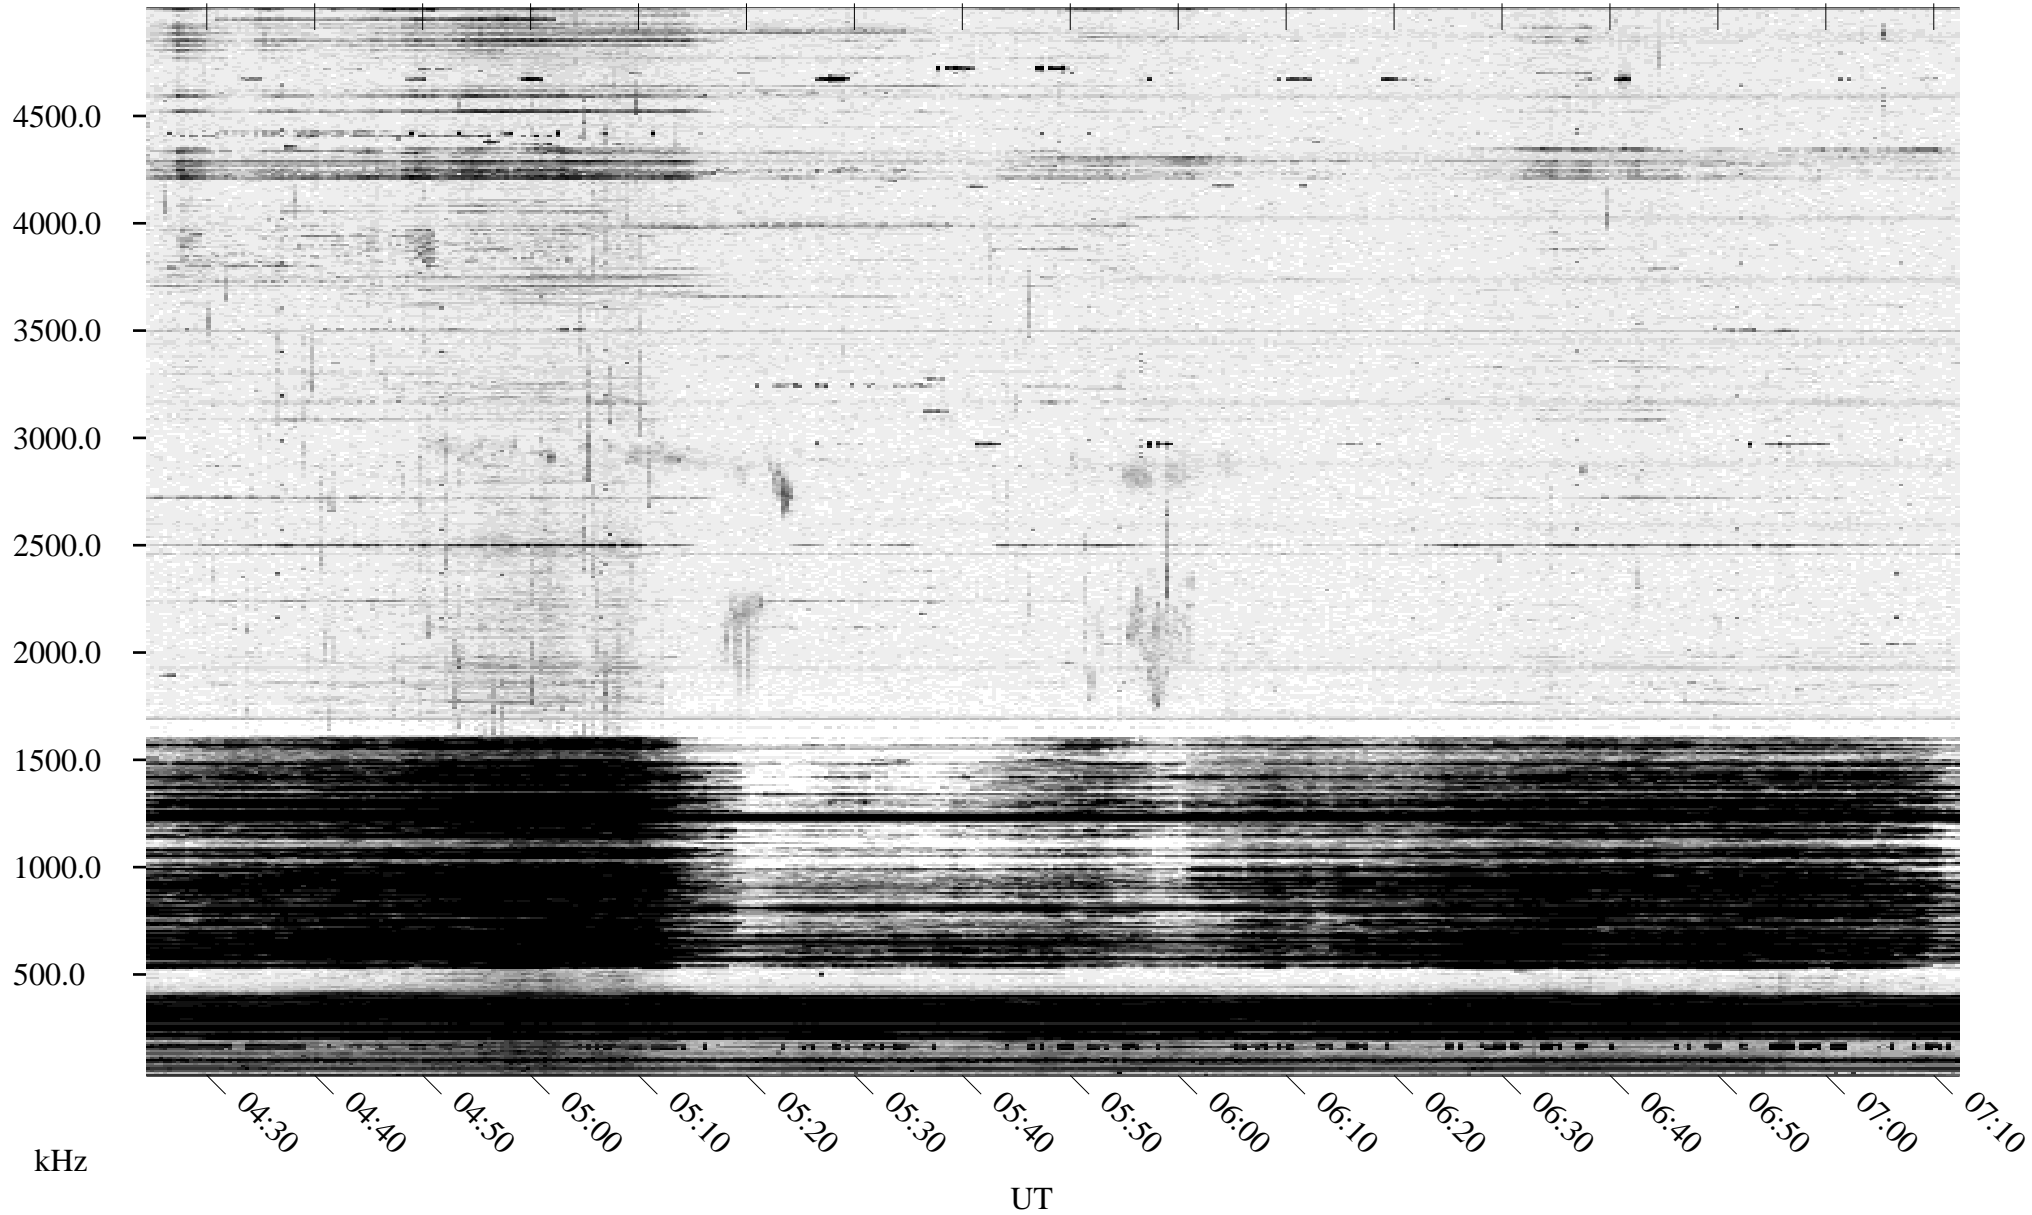

03/11/1995 Churchill, Manitoba

Linear Scale Black = 161 White = 15

ch95070l.r00m max_12

Page 1

03/11/1995 Churchill, Manitoba

Linear Scale Black = 161 White = 15

ch95070l.r00m max_12

Page 2

03/12/1995 Churchill, Manitoba

Linear Scale Black = 161 White = 15

ch95070l.r00m max_12

Page 3

03/12/1995 Churchill, Manitoba

Linear Scale Black = 161 White = 15

ch95070l.r00m max_12

Page 4

03/12/1995 Churchill, Manitoba

Linear Scale Black = 161 White = 15

ch95070l.r00m max_12

Page 5

03/12/1995 Churchill, Manitoba

Linear Scale Black = 161 White = 15

ch95070l.r00m max_12

Page 6

03/12/1995 Churchill, Manitoba

Linear Scale Black = 161 White = 15

ch95070l.r00m max_12

Page 7

03/12/1995 Churchill, Manitoba

Linear Scale Black = 161 White = 15

ch95070l.r00m max_12

Page 8