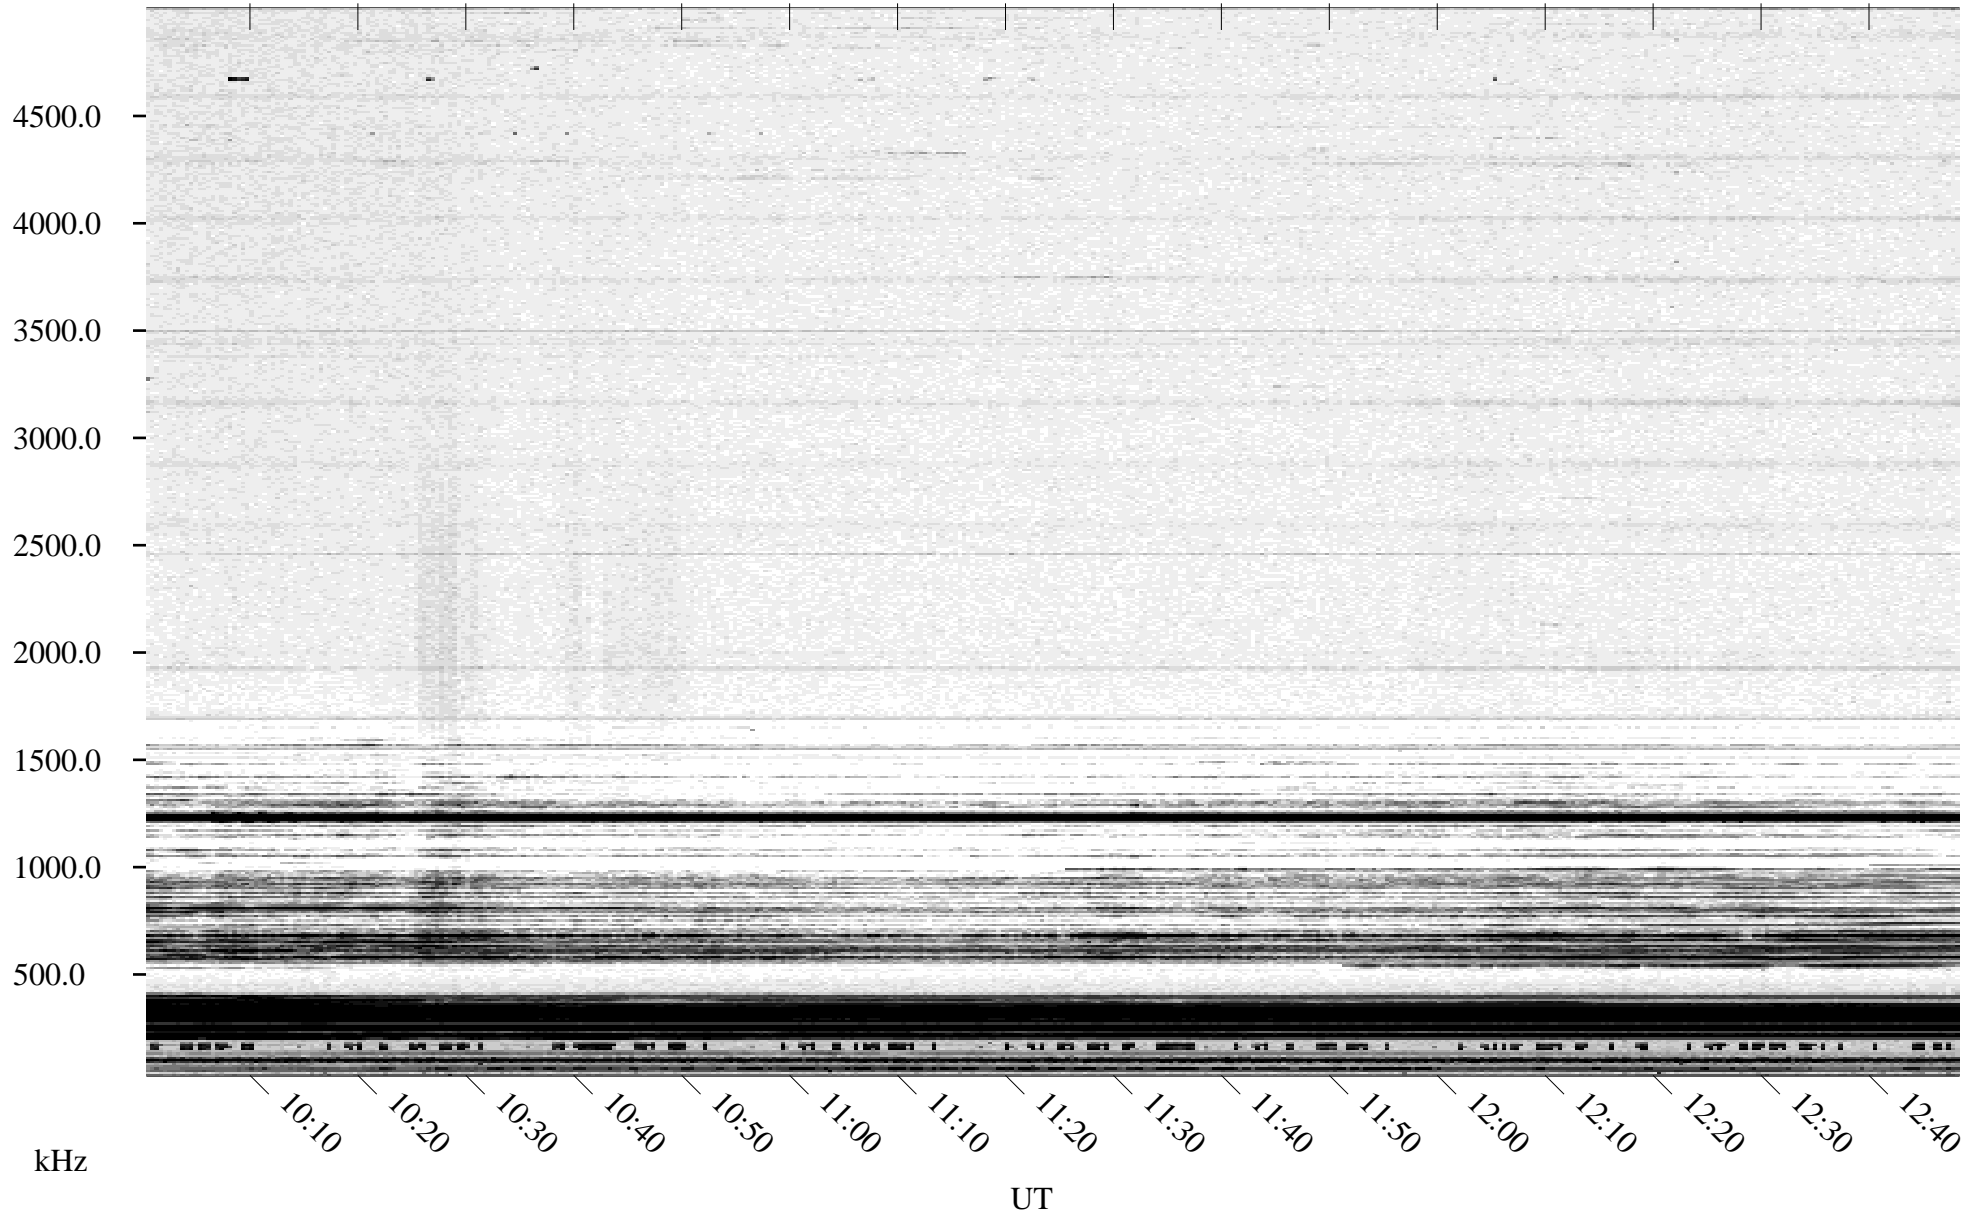

03/11/1995 Churchill, Manitoba

Linear Scale Black = 161 White = 15

ch95070l.r00m max_12

Page 1

03/11/1995 Churchill, Manitoba

Linear Scale Black = 161 White = 15

ch95070l.r00m max_12

Page 2

03/12/1995 Churchill, Manitoba

Linear Scale Black = 161 White = 15

ch95070l.r00m max_12

Page 3

03/12/1995 Churchill, Manitoba

Linear Scale Black = 161 White = 15

ch95070l.r00m max_12

Page 4

03/12/1995 Churchill, Manitoba

Linear Scale Black = 161 White = 15

ch95070l.r00m max_12

Page 5

03/12/1995 Churchill, Manitoba

Linear Scale Black = 161 White = 15

ch95070l.r00m max_12

Page 6

03/12/1995 Churchill, Manitoba

Linear Scale Black = 161 White = 15

ch95070l.r00m max_12

Page 7

03/12/1995 Churchill, Manitoba

Linear Scale Black = 161 White = 15

ch95070l.r00m max_12

Page 8