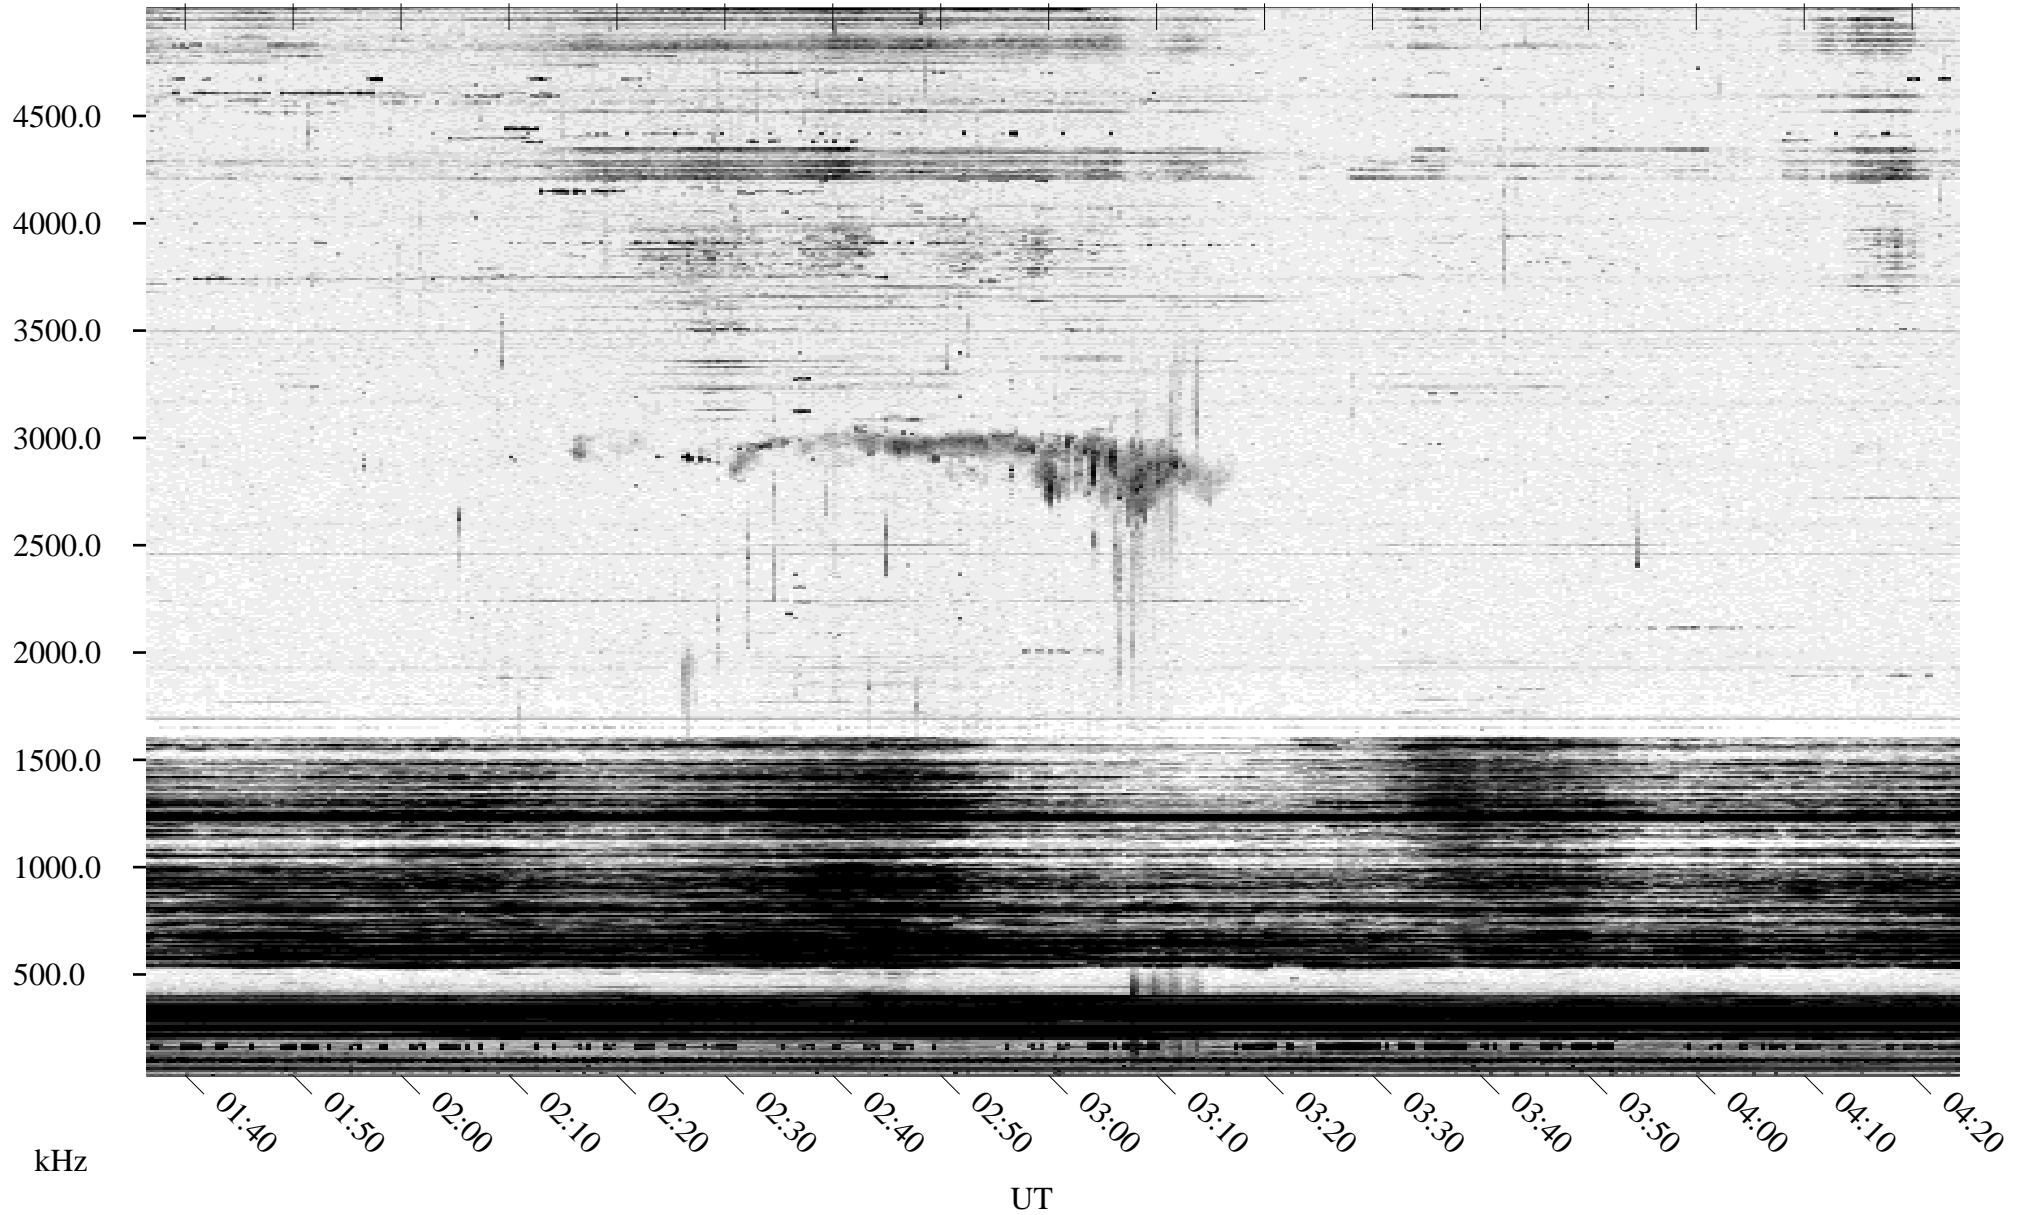

03/11/1995 Churchill, Manitoba

Linear Scale Black = 161 White = 15

ch95070l.r00m max_12

Page 1

03/11/1995 Churchill, Manitoba

Linear Scale Black = 161 White = 15

ch95070l.r00m max_12

Page 2

03/12/1995 Churchill, Manitoba

Linear Scale Black = 161 White = 15

ch95070l.r00m max_12

Page 3

03/12/1995 Churchill, Manitoba

Linear Scale Black = 161 White = 15

ch95070l.r00m max_12

Page 4

03/12/1995 Churchill, Manitoba

Linear Scale Black = 161 White = 15

ch95070l.r00m max_12

Page 5

03/12/1995 Churchill, Manitoba

Linear Scale Black = 161 White = 15

ch95070l.r00m max_12

Page 6

03/12/1995 Churchill, Manitoba

Linear Scale Black = 161 White = 15

ch95070l.r00m max_12

Page 7

03/12/1995 Churchill, Manitoba

Linear Scale Black = 161 White = 15

ch95070l.r00m max_12

Page 8