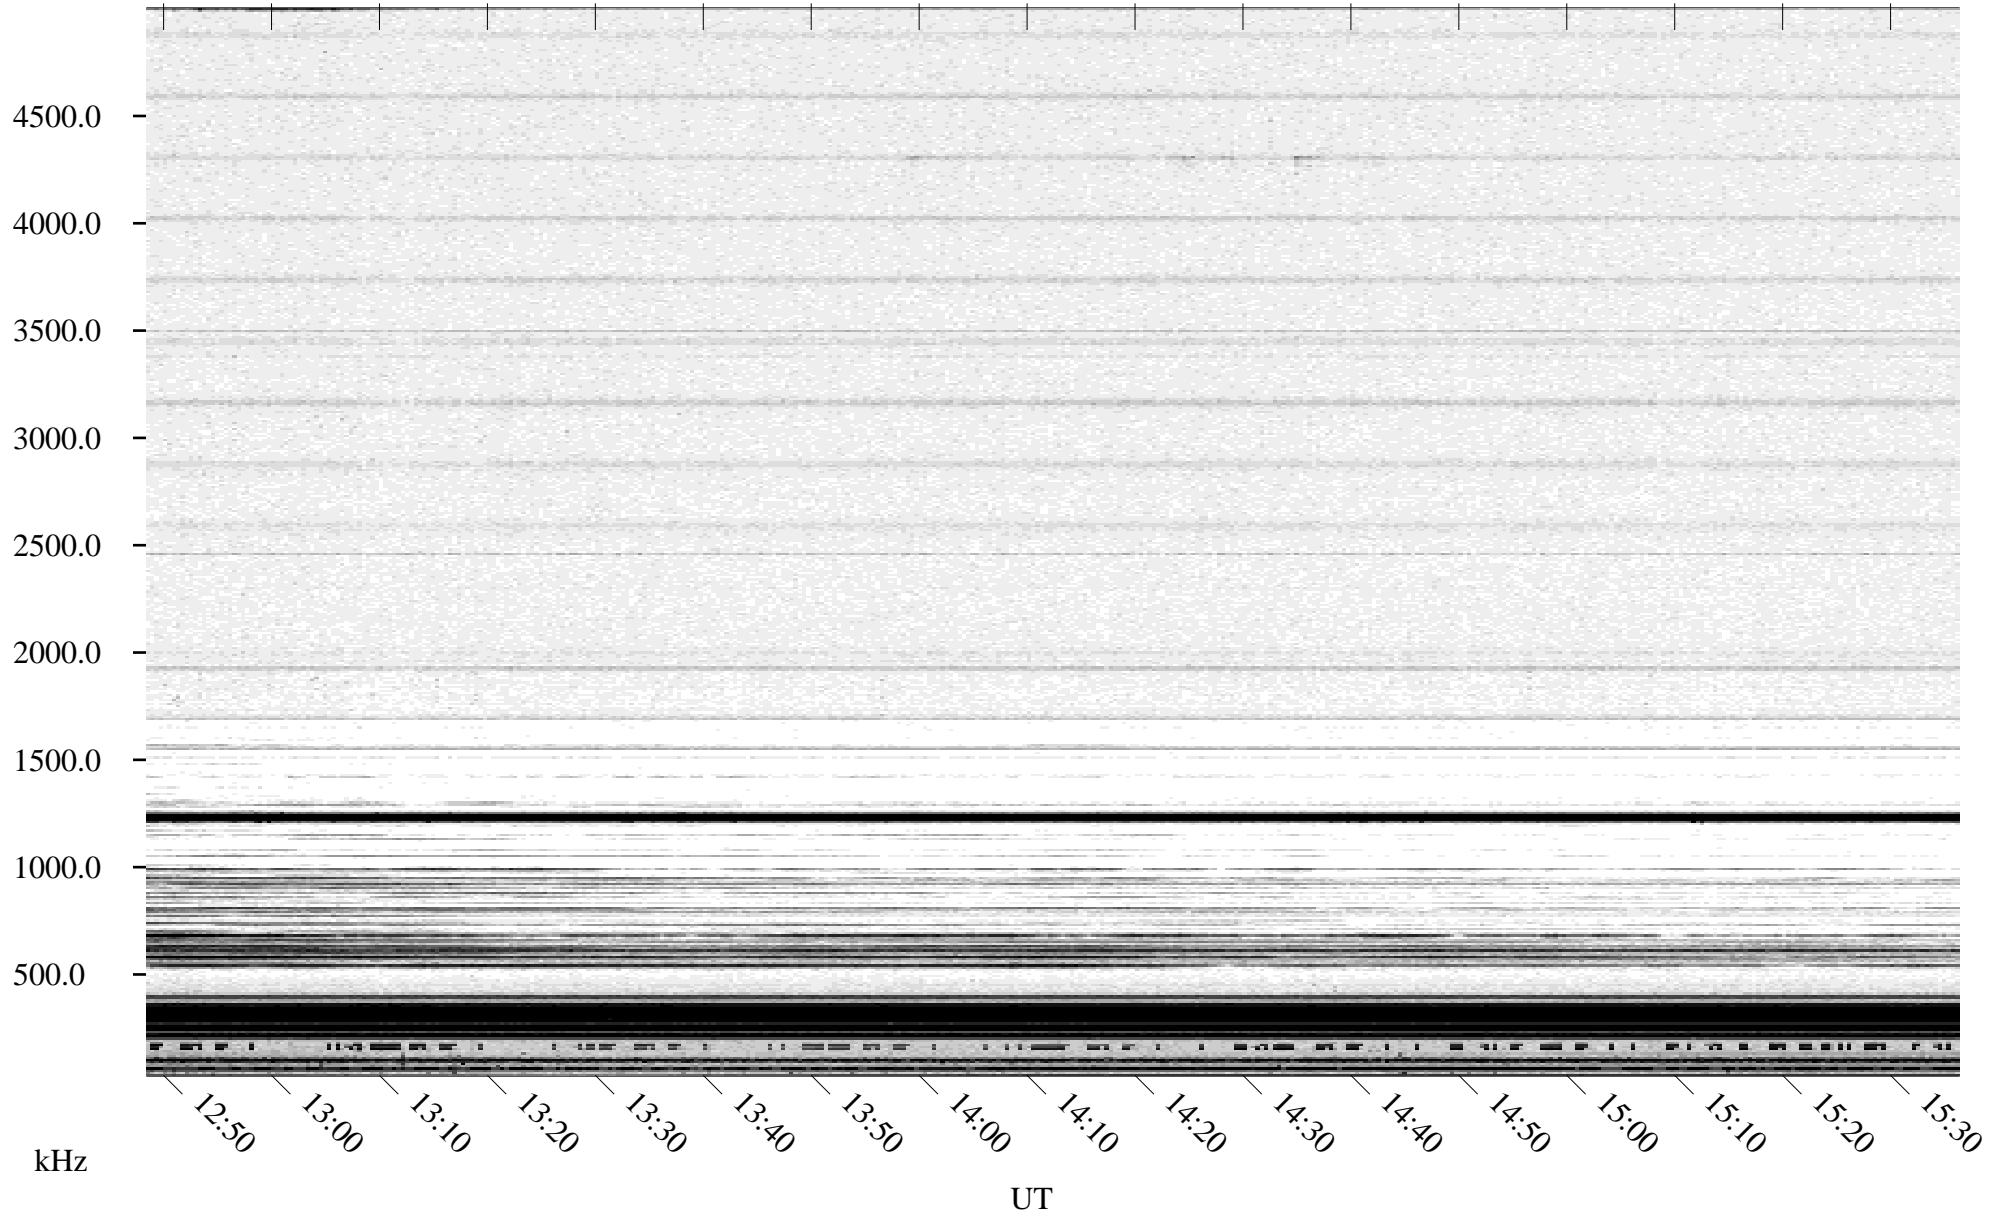

03/11/1995 Churchill, Manitoba

Linear Scale Black = 161 White = 15

ch95070l.r00m max_12

Page 1

03/11/1995 Churchill, Manitoba

Linear Scale Black = 161 White = 15

ch95070l.r00m max_12

Page 2

03/12/1995 Churchill, Manitoba

Linear Scale Black = 161 White = 15

ch95070l.r00m max_12

Page 3

03/12/1995 Churchill, Manitoba

Linear Scale Black = 161 White = 15

ch95070l.r00m max_12

Page 4

03/12/1995 Churchill, Manitoba

Linear Scale Black = 161 White = 15

ch95070l.r00m max_12

Page 5

03/12/1995 Churchill, Manitoba

Linear Scale Black = 161 White = 15

ch95070l.r00m max_12

Page 6

03/12/1995 Churchill, Manitoba

Linear Scale Black = 161 White = 15

ch95070l.r00m max_12

Page 7

03/12/1995 Churchill, Manitoba

Linear Scale Black = 161 White = 15

ch95070l.r00m max_12

Page 8